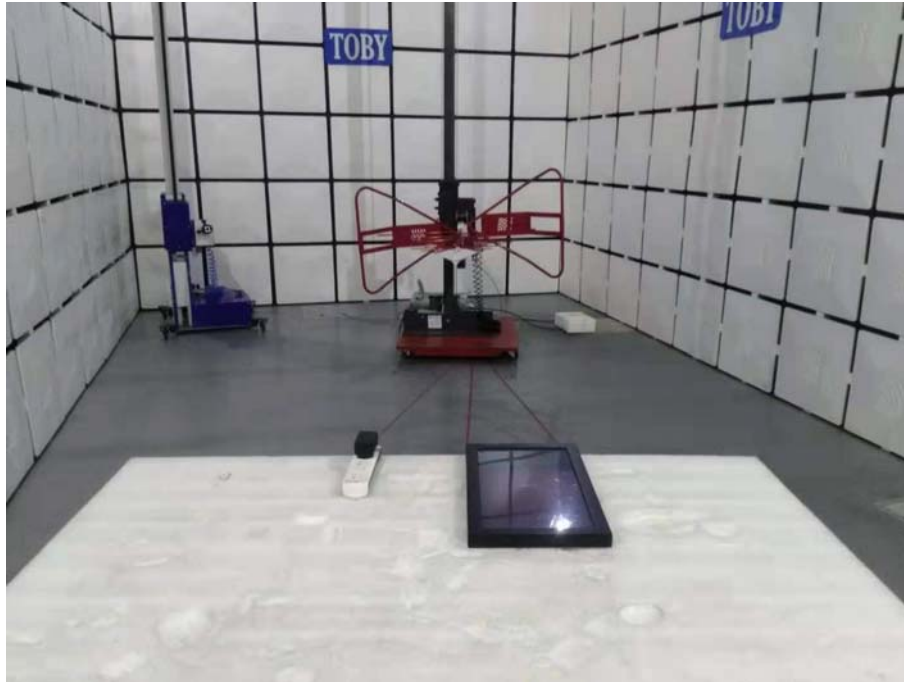

# Appendix V EUT Test Photographs

15C Test Setup

Model: WF173

Photo of Setup for Radiated Emission (Below 1 GHz)

Photo of Setup for Radiated Emission (Above 1 GHz)

### Photo of Setup for Conducted Emission

-----END OF REPORT-----