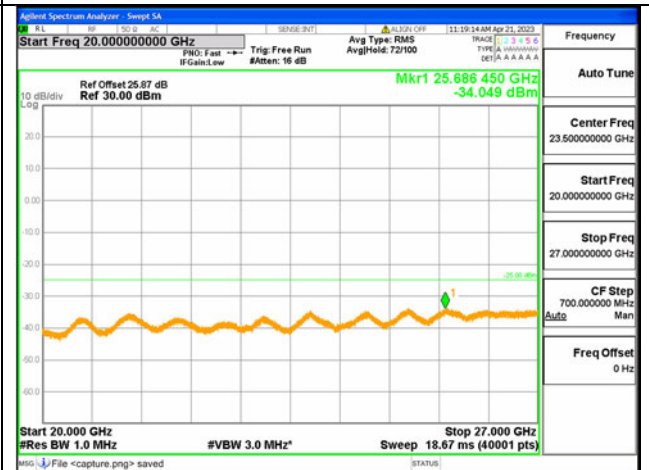

41C-20G-27G / 15+15MHz / QPSK / Low CH / 75#0-75#0

41C-30M-20G / 15+20MHz / QPSK / Low CH / 1#0-1#99

41C-20G-27G / 15+20MHz / QPSK / Low CH / 1#0-1#99

41C-30M-20G / 15+20MHz / QPSK / Low CH / 1#74-1#0

41C-20G-27G / 15+20MHz / QPSK / Low CH / 1#74-1#0

41C-30M-20G / 15+20MHz / QPSK / Low CH / 75#0-100#0

41C-20G-27G / 15+20MHz / QPSK / Low CH / 75#0-100#0

41C-30M-20G / 20+15MHz / QPSK / Low CH / 1#0-1#74

41C-20G-27G / 20+15MHz / QPSK / Low CH / 1#0-1#74