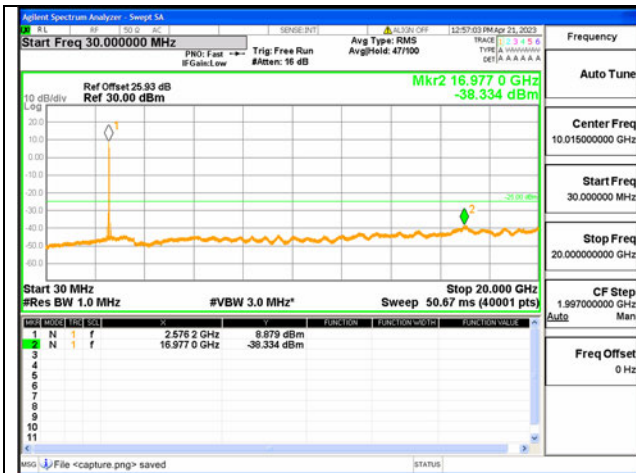

41C-30M-20G / 15+15MHz / QPSK / Mid CH / 1#74-1#0

41C-20G-27G / 15+15MHz / QPSK / Mid CH / 1#74-1#0

41C-30M-20G / 15+15MHz / QPSK / Mid CH / 75#0-75#0

41C-20G-27G / 15+15MHz / QPSK / Mid CH / 75#0-75#0

41C-30M-20G / 15+20MHz / QPSK / Mid CH / 1#0-1#99