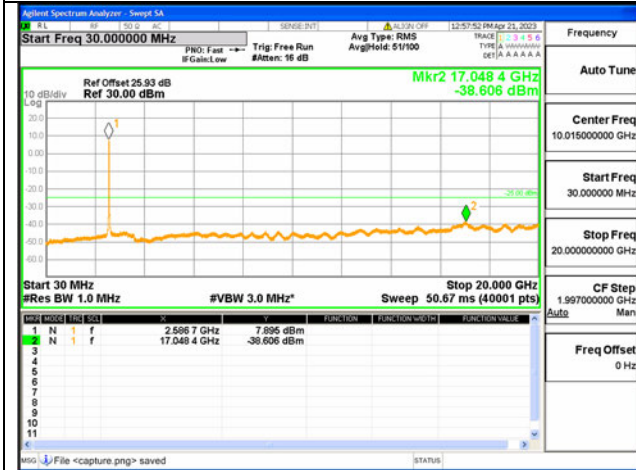

41C-30M-20G / 15+20MHz / QPSK / Mid CH / 1#74-1#0

41C-30M-20G / 15+20MHz / QPSK / Mid CH / 75#0-100#0