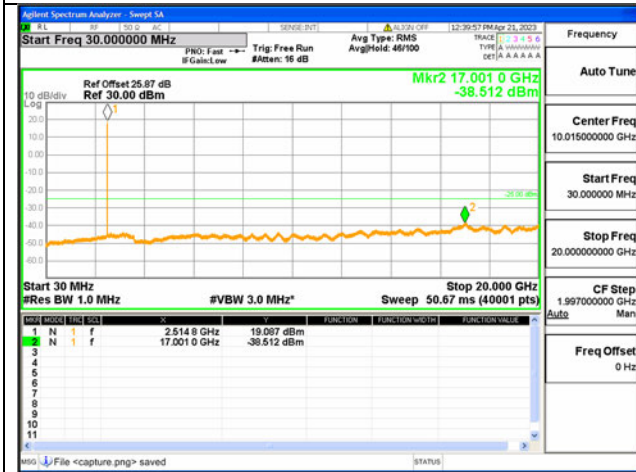

41C-30M-20G / 20+20MHz / QPSK / Low CH / 1#0-1#99

41C-30M-20G / 20+20MHz / QPSK / Low CH / 1#99-1#0