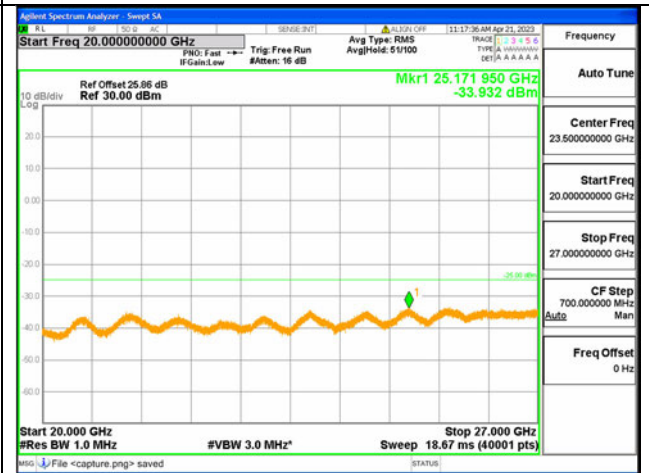

41C-30M-20G / 15+15MHz / QPSK / Low CH / 1#0-1#74

41C-20G-27G / 15+15MHz / QPSK / Low CH / 1#0-1#74

41C-30M-20G / 15+15MHz / QPSK / Low CH / 1#74-1#0

41C-20G-27G / 15+15MHz / QPSK / Low CH / 1#74-1#0

41C-30M-20G / 15+15MHz / QPSK / Low CH / 75#0-75#0

41C-20G-27G / 15+15MHz / QPSK / Low CH / 75#0-75#0

41C-30M-20G / 15+20MHz / QPSK / Low CH / 1#0-1#99

41C-20G-27G / 15+20MHz / QPSK / Low CH / 1#0-1#99

41C-30M-20G / 15+20MHz / QPSK / Low CH / 1#74-1#0

41C-20G-27G / 15+20MHz / QPSK / Low CH / 1#74-1#0