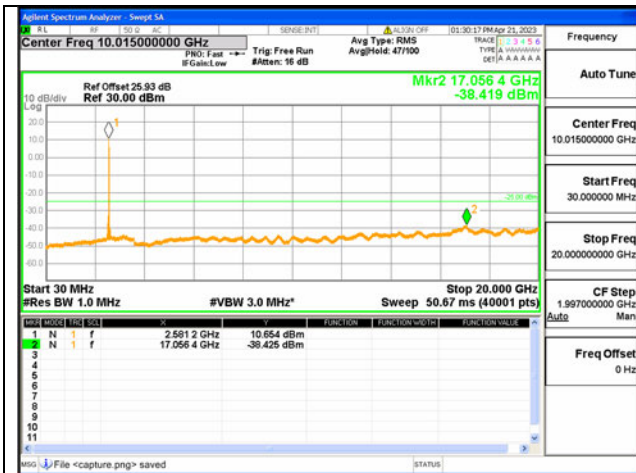

41C-30M-20G / 10+15MHz / QPSK / Mid CH / 1#49-1#0

41C-20G-27G / 10+15MHz / QPSK / Mid CH / 1#49-1#0

41C-30M-20G / 10+15MHz / QPSK / Mid CH / 50#0-75#0

41C-20G-27G / 10+15MHz / QPSK / Mid CH / 50#0-75#0

41C-30M-20G / 15+10MHz / QPSK / Mid CH / 1#0-1#49