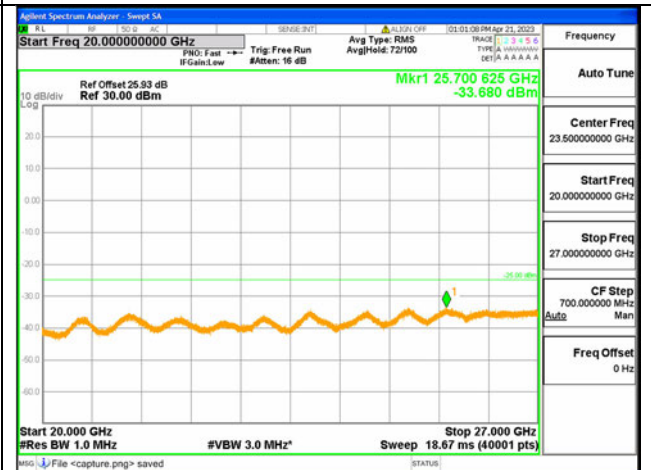

41C-30M-20G / 20+15MHz / QPSK / Mid CH / 1#0-1#74

41C-20G-27G / 20+15MHz / QPSK / Mid CH / 1#0-1#74

41C-30M-20G / 20+15MHz / QPSK / Mid CH / 1#99-1#0

41C-20G-27G / 20+15MHz / QPSK / Mid CH / 1#99-1#0

41C-30M-20G / 20+15MHz / QPSK / Mid CH / 100#0-75#0

41C-20G-27G / 20+15MHz / QPSK / Mid CH / 100#0-75#0