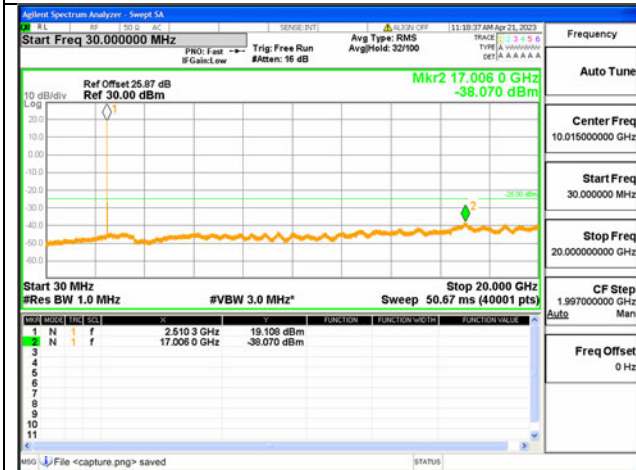

41C-30M-20G / 15+20MHz / QPSK / Low CH / 1#0-1#99

41C-30M-20G / 15+20MHz / QPSK / Low CH / 1#74-1#0