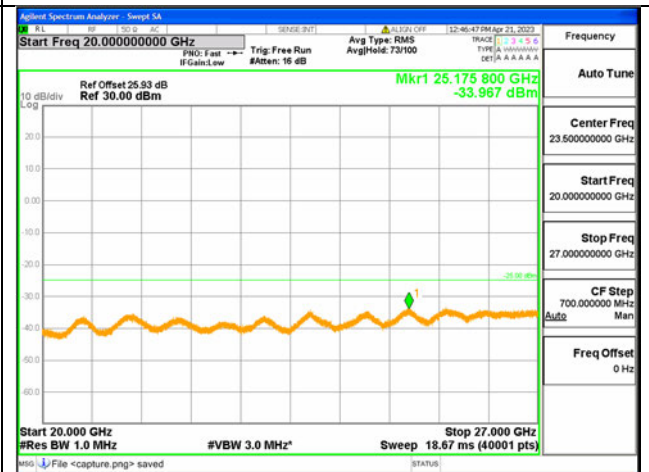

41C-20G-27G / 15+10MHz / QPSK / Mid CH / 1#0-1#49

41C-20G-27G / 15+10MHz / QPSK / Mid CH / 1#74-1#0