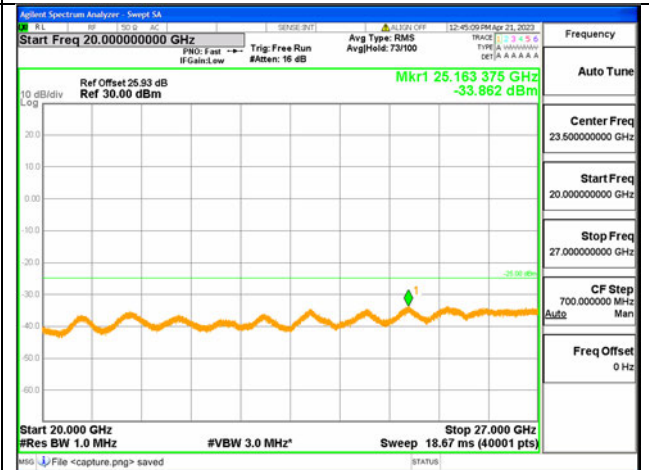

41C-20G-27G / 10+15MHz / QPSK / Mid CH / 1#0-1#74

41C-20G-27G / 10+15MHz / QPSK / Mid CH / 1#49-1#0