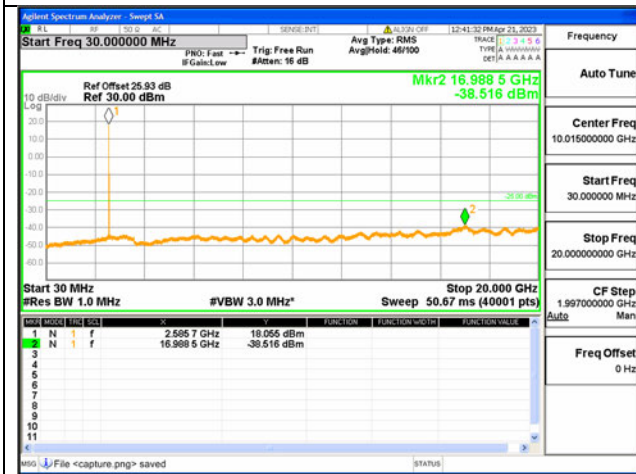

41C-30M-20G / 5+20MHz / QPSK / Mid CH / 1#0-1#99

41C-30M-20G / 5+20MHz / QPSK / Mid CH / 1#24-1#0