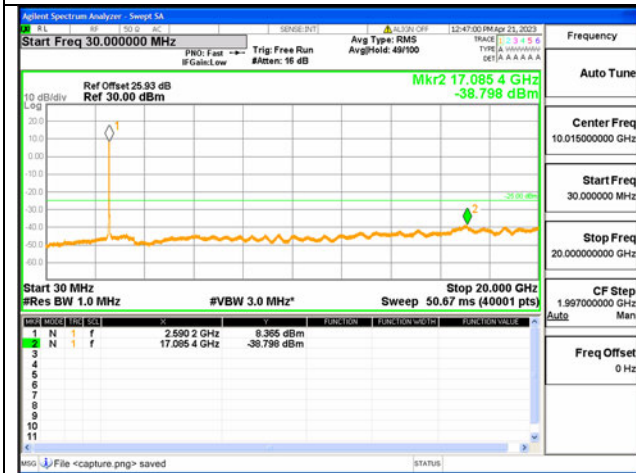

41C-30M-20G / 15+10MHz / QPSK / Mid CH / 1#74-1#0

41C-30M-20G / 15+10MHz / QPSK / Mid CH / 75#0-50#0