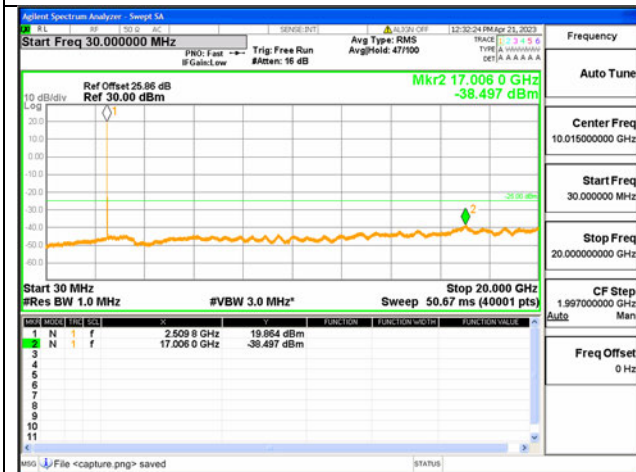

41C-30M-20G / 15+15MHz / QPSK / Low CH / 1#0-1#74

41C-30M-20G / 15+15MHz / QPSK / Low CH / 1#74-1#0