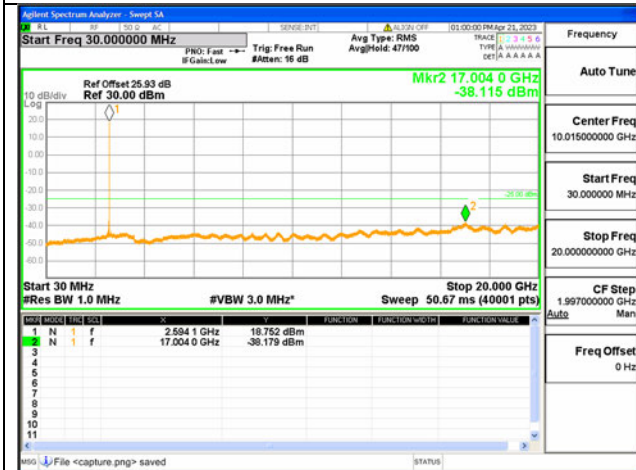

41C-30M-20G / 20+15MHz / QPSK / Mid CH / 1#0-1#74

41C-30M-20G / 20+15MHz / QPSK / Mid CH / 1#99-1#0