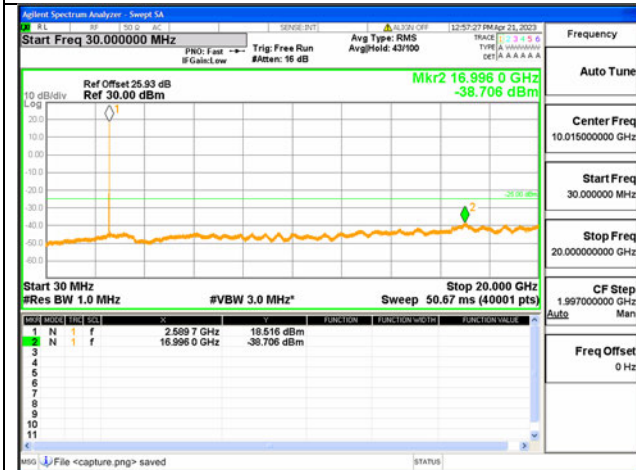

41C-30M-20G / 15+20MHz / QPSK / Mid CH / 1#0-1#99

41C-30M-20G / 15+20MHz / QPSK / Mid CH / 1#74-1#0