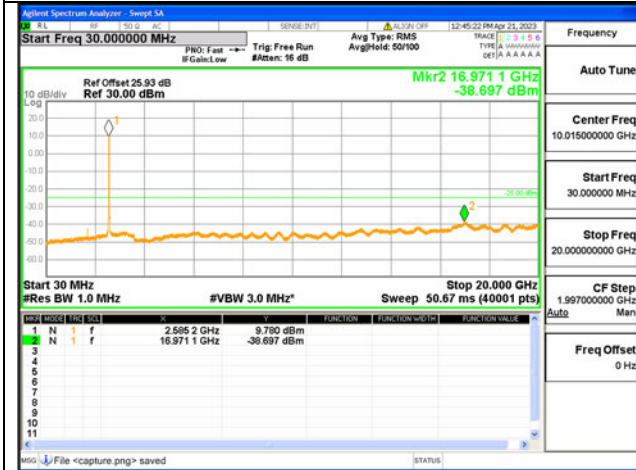

41C-30M-20G / 10+15MHz / QPSK / Mid CH / 1#49-1#0

41C-30M-20G / 10+15MHz / QPSK / Mid CH / 50#0-75#0