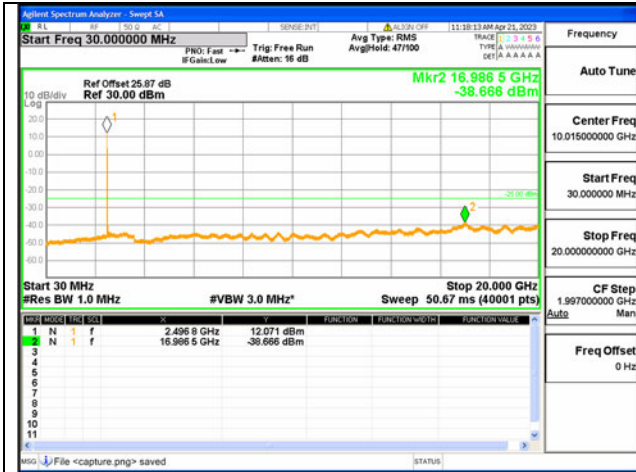

41C-30M-20G / 15+20MHz / QPSK / Low CH / 1#0-1#99