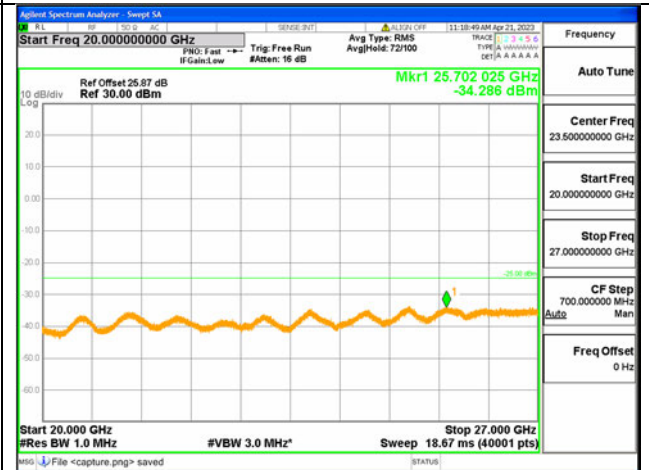

41C-20G-27G / 15+15MHz / QPSK / Low CH / 75#0-75#0

41C-30M-20G / 15+20MHz / QPSK / Low CH / 1#0-1#99

41C-20G-27G / 15+20MHz / QPSK / Low CH / 1#0-1#99

41C-30M-20G / 15+20MHz / QPSK / Low CH / 1#74-1#0

41C-20G-27G / 15+20MHz / QPSK / Low CH / 1#74-1#0

41C-30M-20G / 15+20MHz / QPSK / Low CH / 75#0-100#0

41C-20G-27G / 15+20MHz / QPSK / Low CH / 75#0-100#0

41C-30M-20G / 20+15MHz / QPSK / Low CH / 1#0-1#74

41C-20G-27G / 20+15MHz / QPSK / Low CH / 1#0-1#74