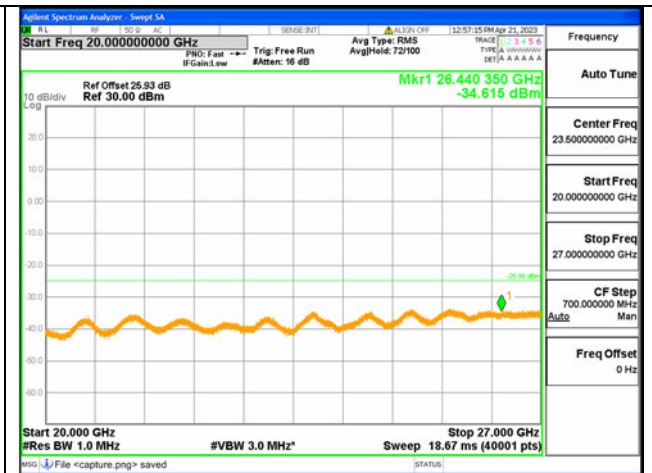

41C-30M-20G / 15+15MHz / QPSK / Mid CH / 1#74-1#0

41C-20G-27G / 15+15MHz / QPSK / Mid CH / 1#74-1#0

41C-30M-20G / 15+15MHz / QPSK / Mid CH / 75#0-75#0

41C-20G-27G / 15+15MHz / QPSK / Mid CH / 75#0-75#0

41C-30M-20G / 15+20MHz / QPSK / Mid CH / 1#0-1#99