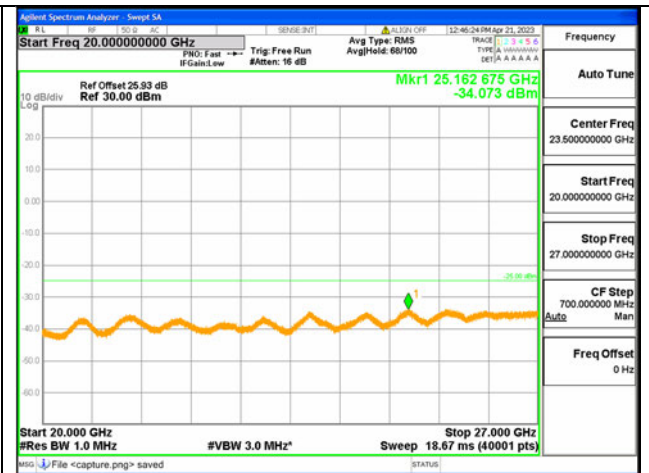

41C-30M-20G / 10+15MHz / QPSK / Mid CH / 1#49-1#0

41C-20G-27G / 10+15MHz / QPSK / Mid CH / 1#49-1#0

41C-30M-20G / 10+15MHz / QPSK / Mid CH / 50#0-75#0

41C-20G-27G / 10+15MHz / QPSK / Mid CH / 50#0-75#0

41C-30M-20G / 15+10MHz / QPSK / Mid CH / 1#0-1#49