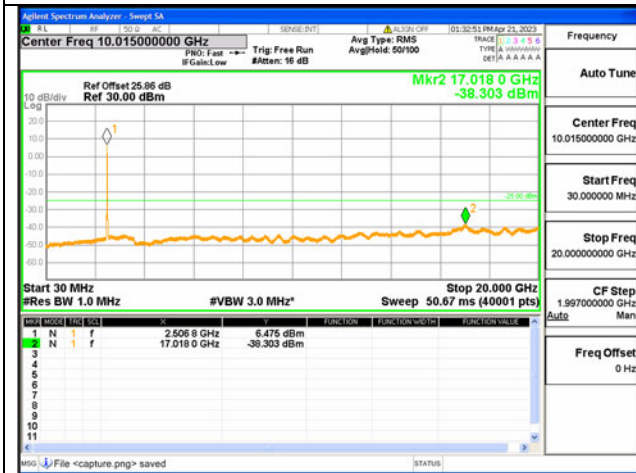

41C-30M-20G / 15+15MHz / QPSK / Low CH / 1#0-1#74

41C-20G-27G / 15+15MHz / QPSK / Low CH / 1#0-1#74

41C-30M-20G / 15+15MHz / QPSK / Low CH / 1#74-1#0

41C-20G-27G / 15+15MHz / QPSK / Low CH / 1#74-1#0

41C-30M-20G / 15+15MHz / QPSK / Low CH / 75#0-75#0