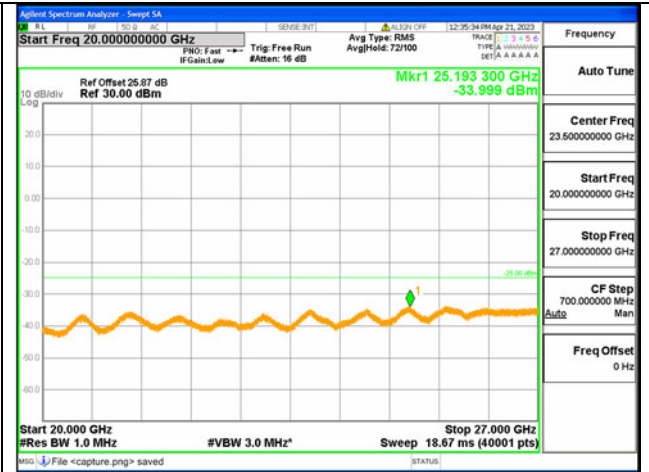

41C-20G-27G / 15+15MHz / QPSK / Low CH / 75#0-75#0

41C-30M-20G / 15+20MHz / QPSK / Low CH / 1#0-1#99

41C-20G-27G / 15+20MHz / QPSK / Low CH / 1#0-1#99

41C-30M-20G / 15+20MHz / QPSK / Low CH / 1#74-1#0

41C-20G-27G / 15+20MHz / QPSK / Low CH / 1#74-1#0

41C-30M-20G / 15+20MHz / QPSK / Low CH / 75#0-100#0

41C-20G-27G / 15+20MHz / QPSK / Low CH / 75#0-100#0

41C-30M-20G / 20+15MHz / QPSK / Low CH / 1#0-1#74

41C-20G-27G / 20+15MHz / QPSK / Low CH / 1#0-1#74