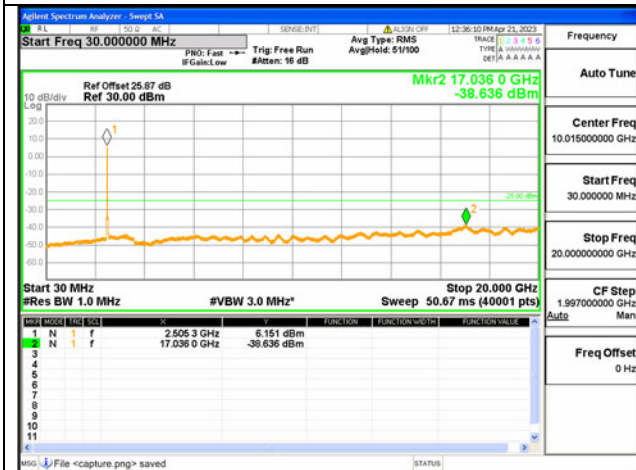

41C-30M-20G / 20+15MHz / QPSK / Low CH / 1#99-1#0

41C-30M-20G / 20+15MHz / QPSK / Low CH / 100#0-75#0