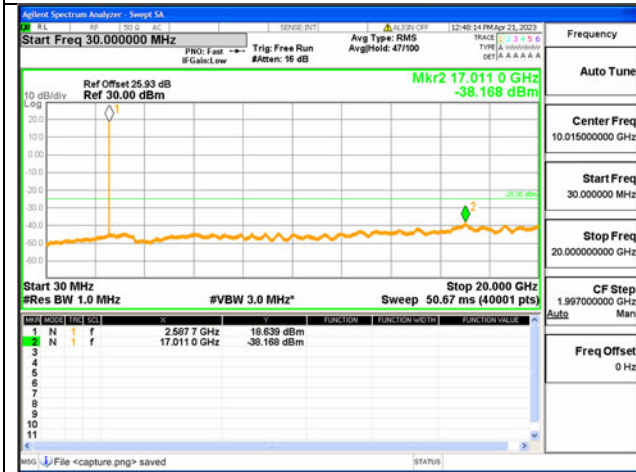

41C-30M-20G / 10+20MHz / QPSK / Mid CH / 1#0-1#99

41C-30M-20G / 10+20MHz / QPSK / Mid CH / 1#49-1#0