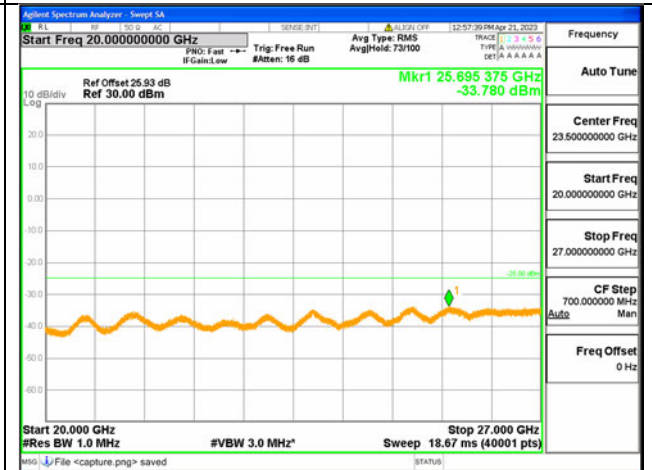

41C-20G-27G / 15+20MHz / QPSK / Mid CH / 1#0-1#99

41C-20G-27G / 15+20MHz / QPSK / Mid CH / 1#74-1#0