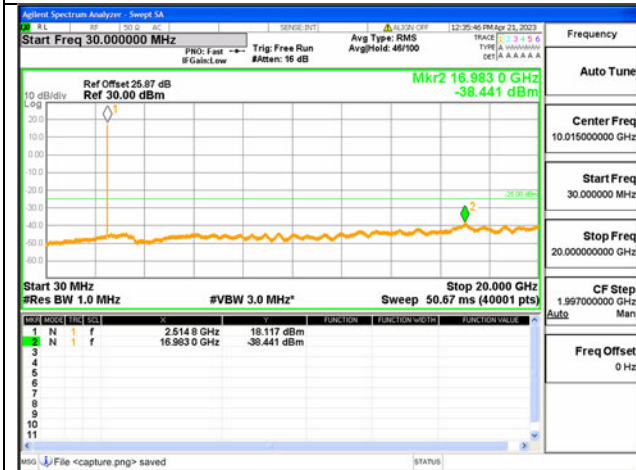

41C-30M-20G / 15+20MHz / QPSK / Low CH / 75#0-100#0

41C-20G-27G / 15+20MHz / QPSK / Low CH / 75#0-100#0

41C-30M-20G / 20+15MHz / QPSK / Low CH / 1#0-1#74

41C-20G-27G / 20+15MHz / QPSK / Low CH / 1#0-1#74