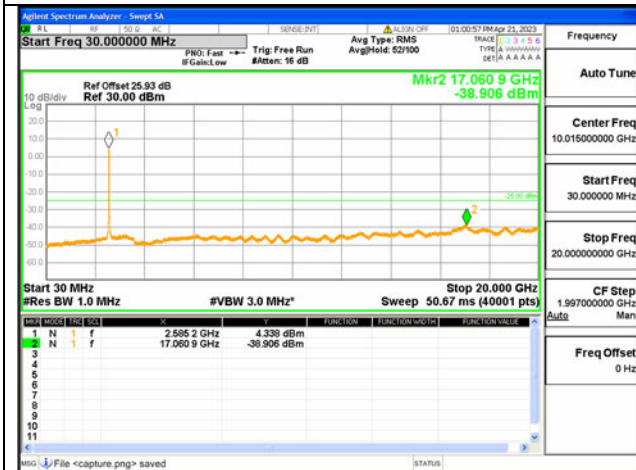

41C-30M-20G / 20+15MHz / QPSK / Mid CH / 1#0-1#74

41C-20G-27G / 20+15MHz / QPSK / Mid CH / 1#0-1#74

41C-30M-20G / 20+15MHz / QPSK / Mid CH / 1#99-1#0

41C-20G-27G / 20+15MHz / QPSK / Mid CH / 1#99-1#0

41C-30M-20G / 20+15MHz / QPSK / Mid CH / 100#0-75#0