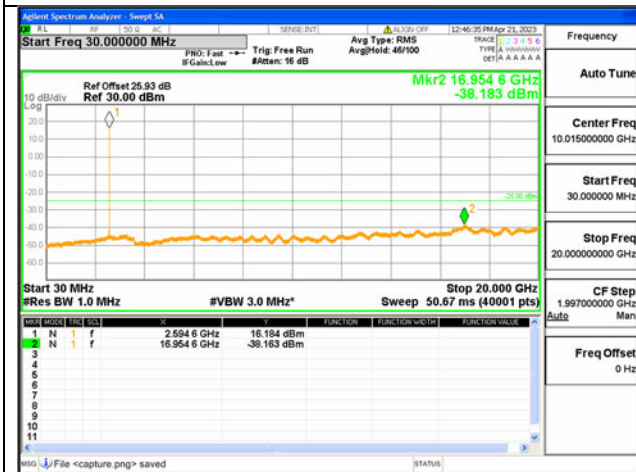

41C-30M-20G / 15+10MHz / QPSK / Mid CH / 1#0-1#49

41C-30M-20G / 15+10MHz / QPSK / Mid CH / 1#74-1#0