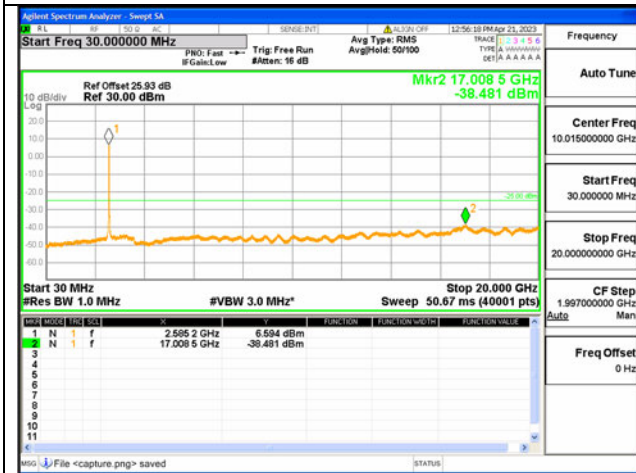

41C-30M-20G / 15+15MHz / QPSK / Mid CH / 1#74-1#0

41C-30M-20G / 15+15MHz / QPSK / Mid CH / 75#0-75#0