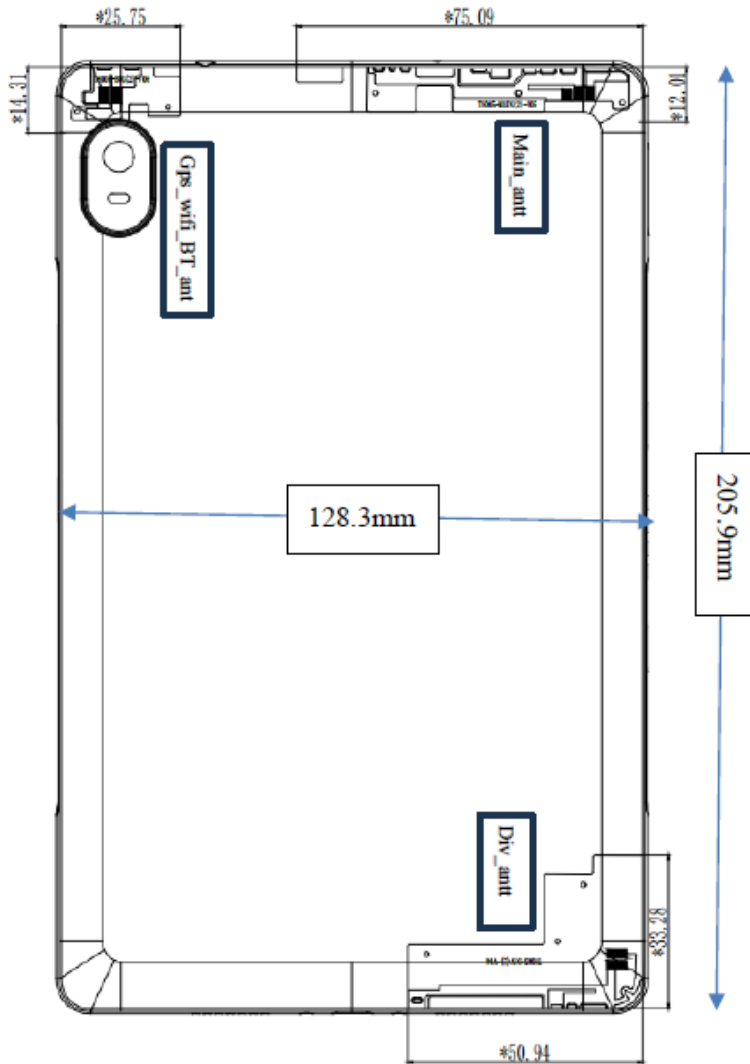

Annex B Test Setup Photos

➤ EUT Antenna Locations

Back view

➤ Test Setup Photos for Bluetooth

Bottom Face (Test Distance 0mm)

Edge 1 (Test Distance 0mm)

Edge 2 (Test Distance 0mm)

➤ **Test Setup Photos for Sensor off for WWAN**

Bottom Face (Test Distance 23mm)

Edge 1 (Test Distance 21mm)

Edge 2 (Test Distance 0mm)

Edge 4 (Test Distance 10mm)

➤ **Test Setup Photos for Sensor off for WLAN**

Bottom Face (Test Distance 14mm)

Edge 1 (Test Distance 10mm)

Edge 2 (Test Distance 8mm)

➤ Test Setup Photos for Sensor on for WWAN

Bottom Face (Test Distance 0mm)

Edge 1 (Test Distance 0mm)

Edge 4 (Test Distance 0mm)

➤ **Test Setup Photos for Sensor on for WLAN**

Bottom Face (Test Distance 0mm)

Edge 1 (Test Distance 0mm)

Edge 2 (Test Distance 0mm)