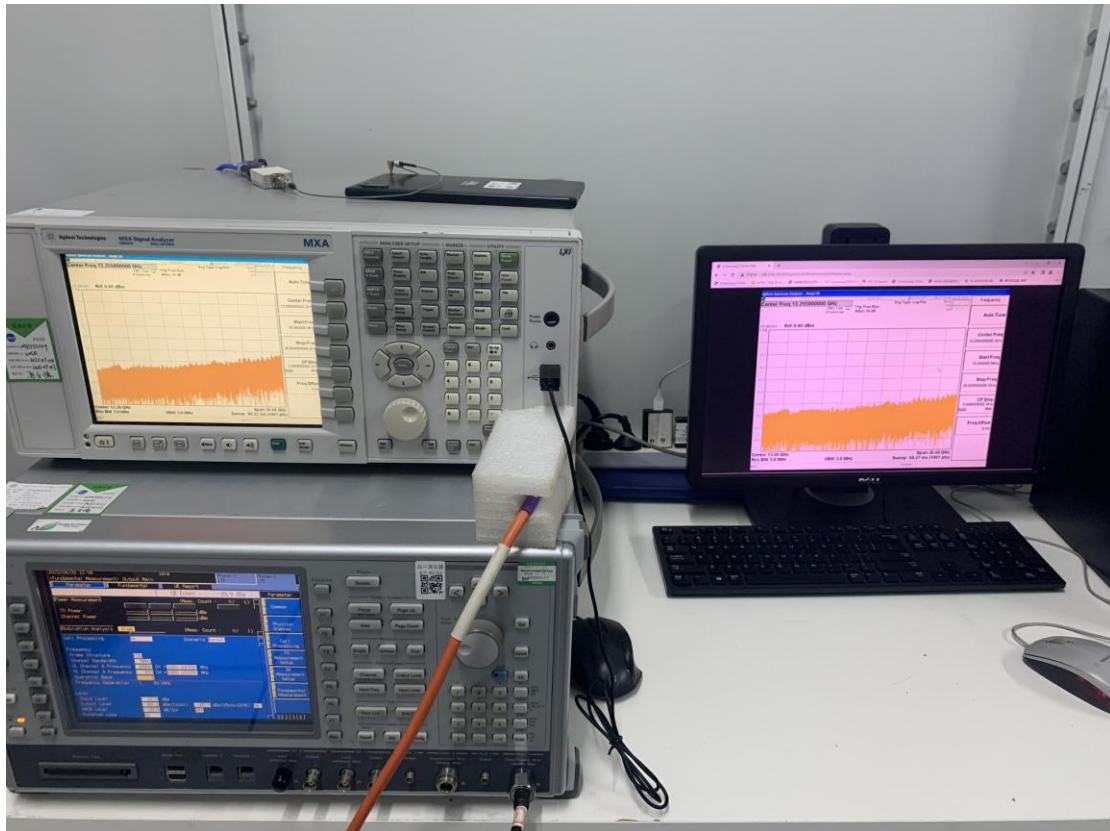

FCC ID: 2AUOUT80

Test Setup Photos

1. Radiated Spurious Emission(30MHz-1GHz)

2. Radiated Spurious Emission(above 1GHz)

3. RF measurement setup

(WCDMA<E)