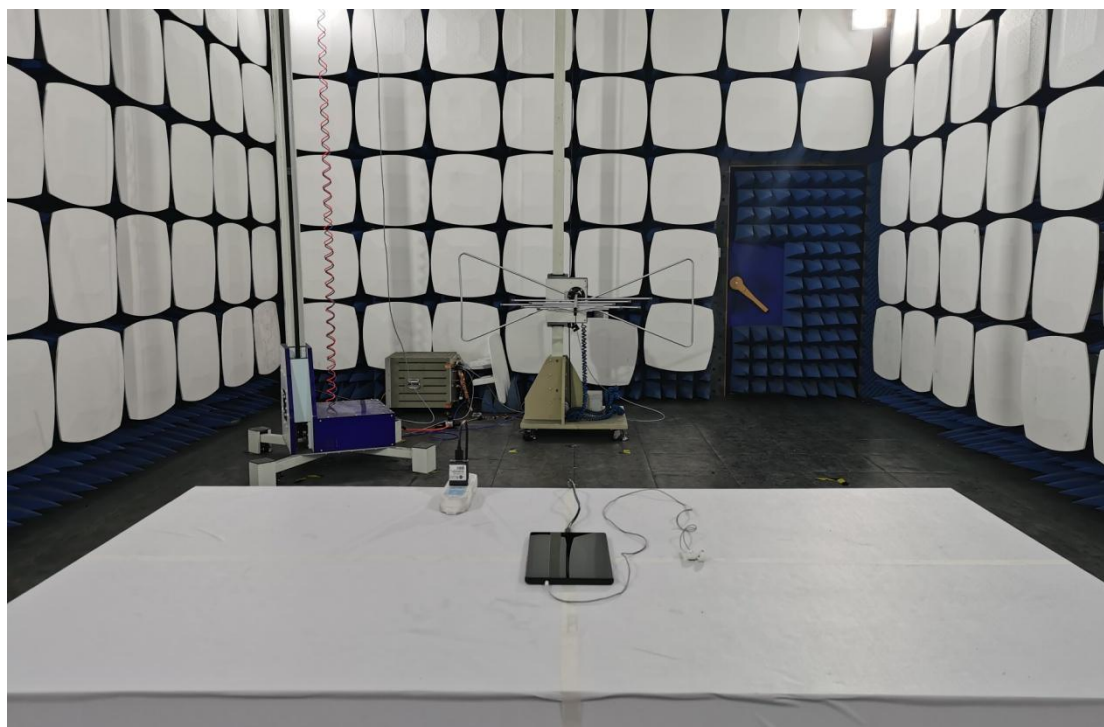

FCC ID: 2AUOUT80

Test Setup Photos

1. Radiated Spurious Emission(30MHz-1GHz)

2. Radiated Spurious Emission(above 1GHz)

3. RF measurement setup

(WCDMA<E)