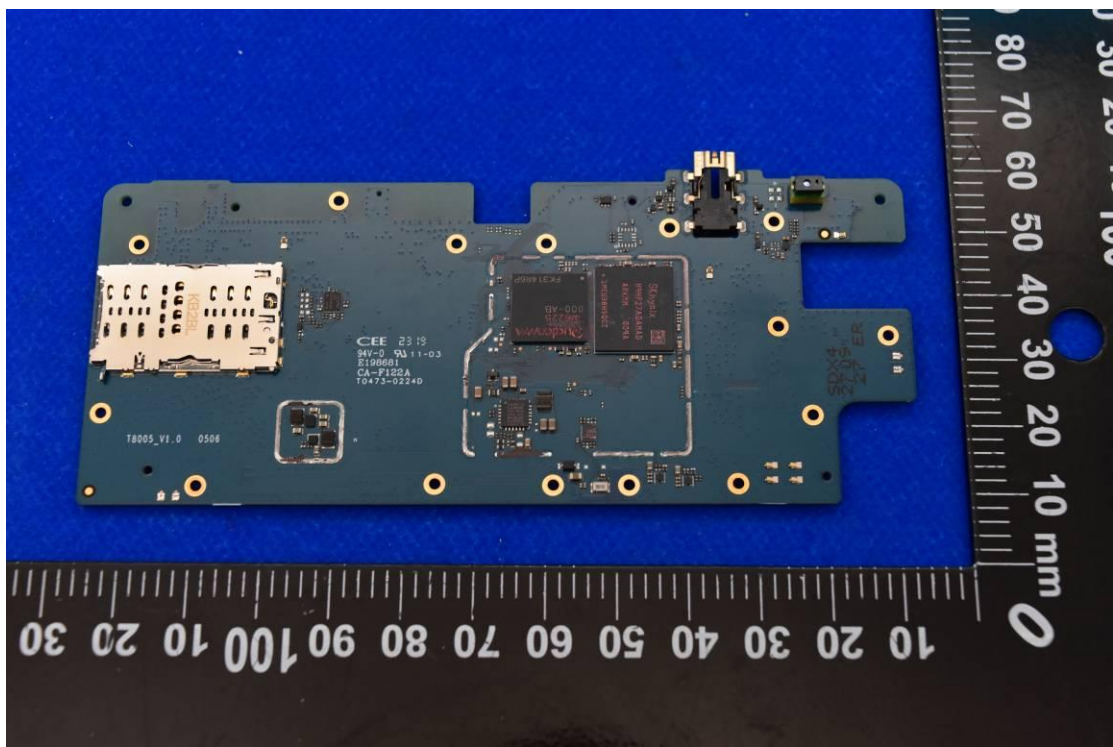

FCC ID: 2AUOUT80

IC: 27356-T80

Internal Photos

1. EUT uncover view

2. Antenna view