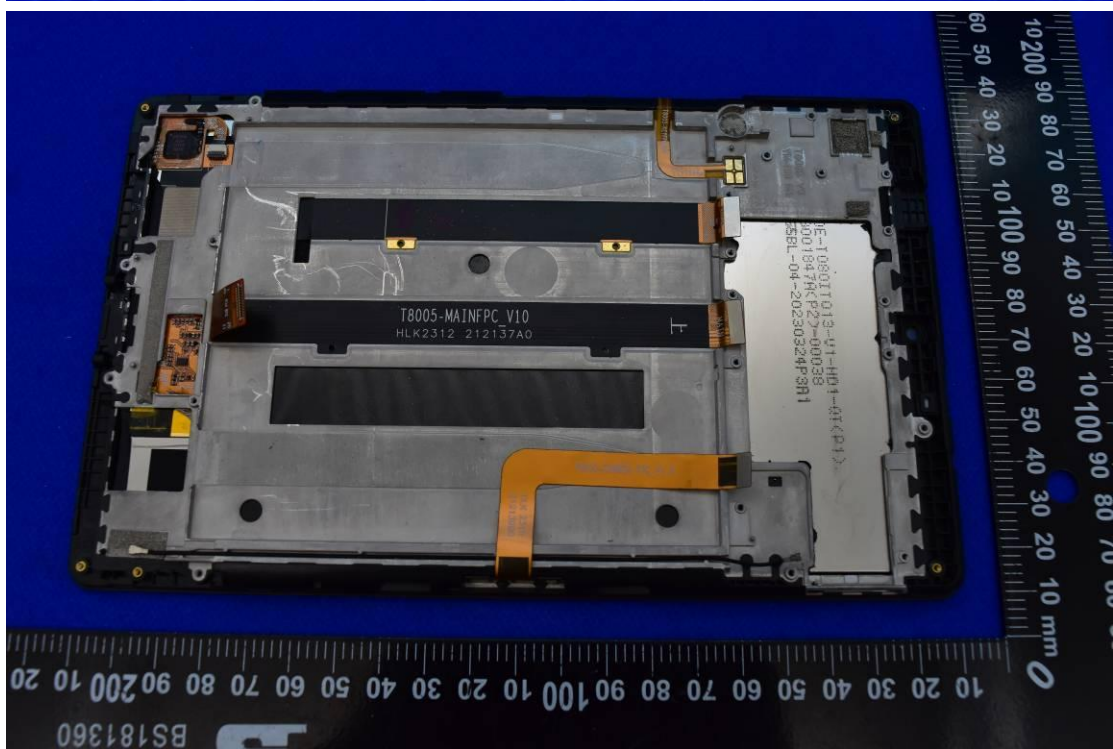

FCC ID: 2AUOUT80

IC: 27356-T80

Internal Photos

1. EUT uncover view

2. Antenna view