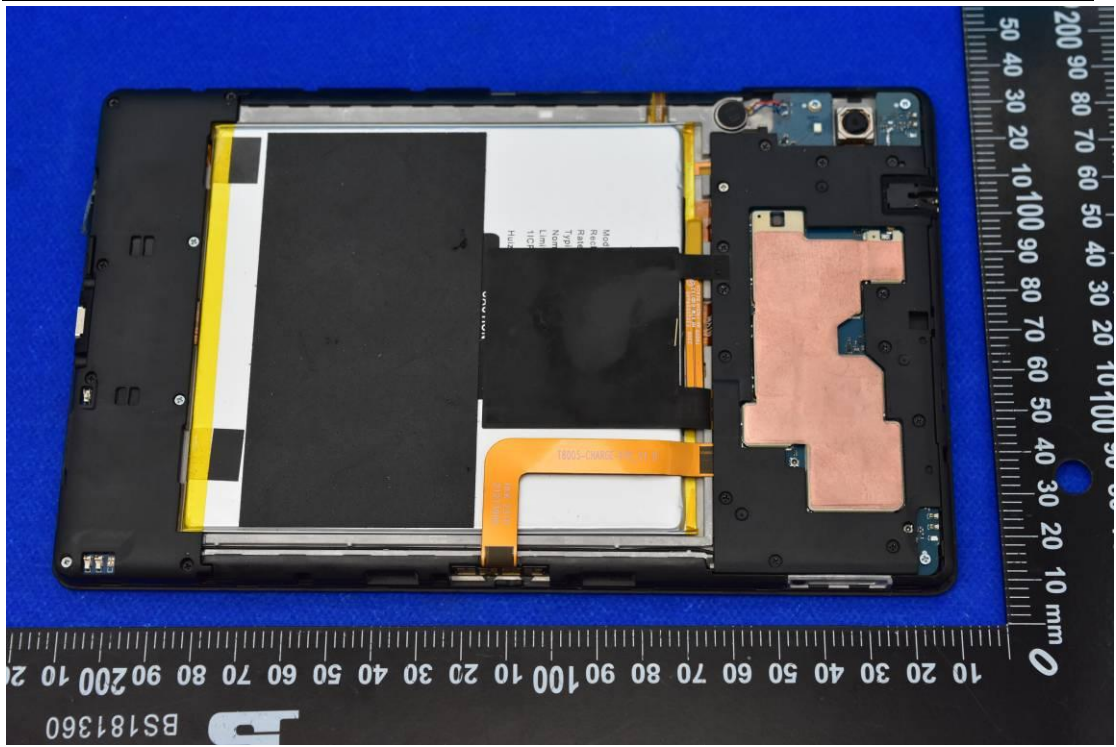

FCC ID: 2AUOUT80

IC: 27356-T80

Internal Photos

1. EUT uncover view

2. Antenna view