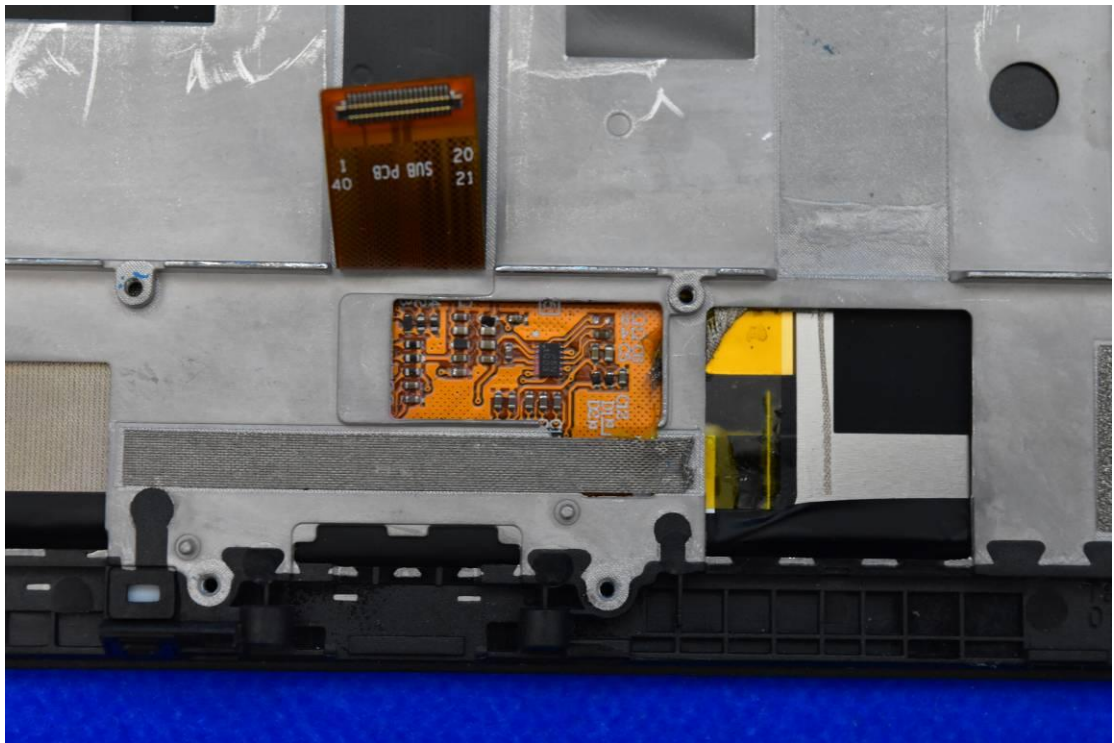

FCC ID: 2AUOUT80

IC: 27356-T80

Internal Photos

1. EUT uncover view

2. Antenna view