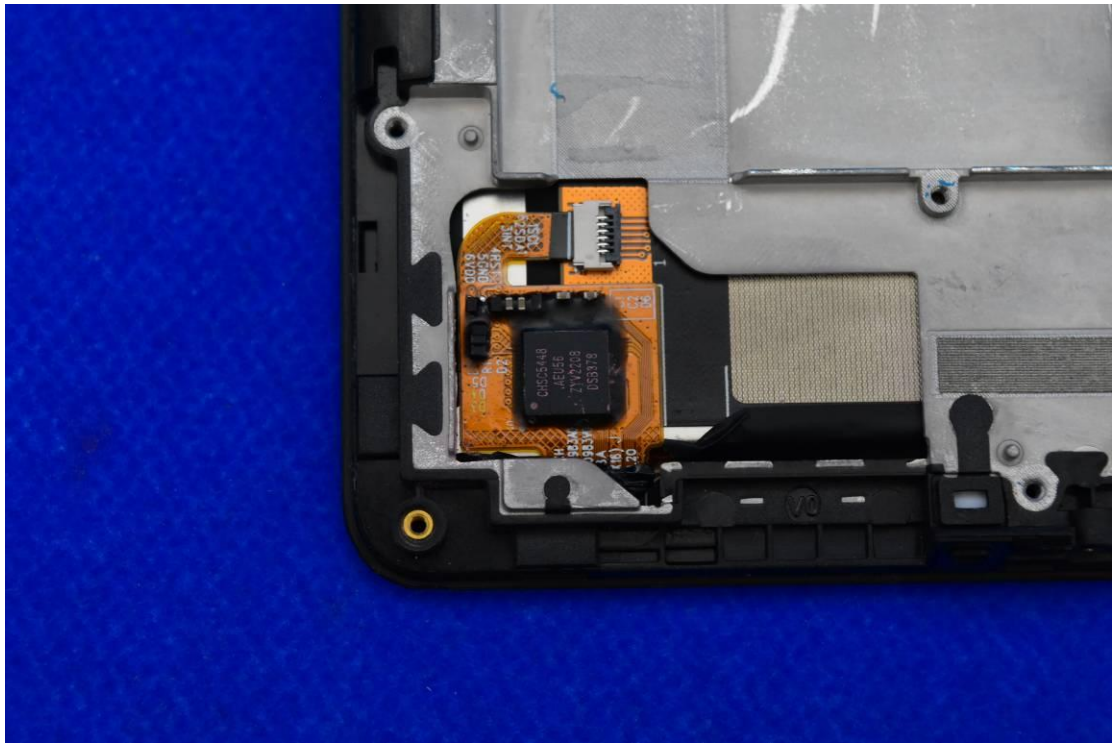

FCC ID: 2AUOUT80

IC: 27356-T80

Internal Photos

1. EUT uncover view

2. Antenna view