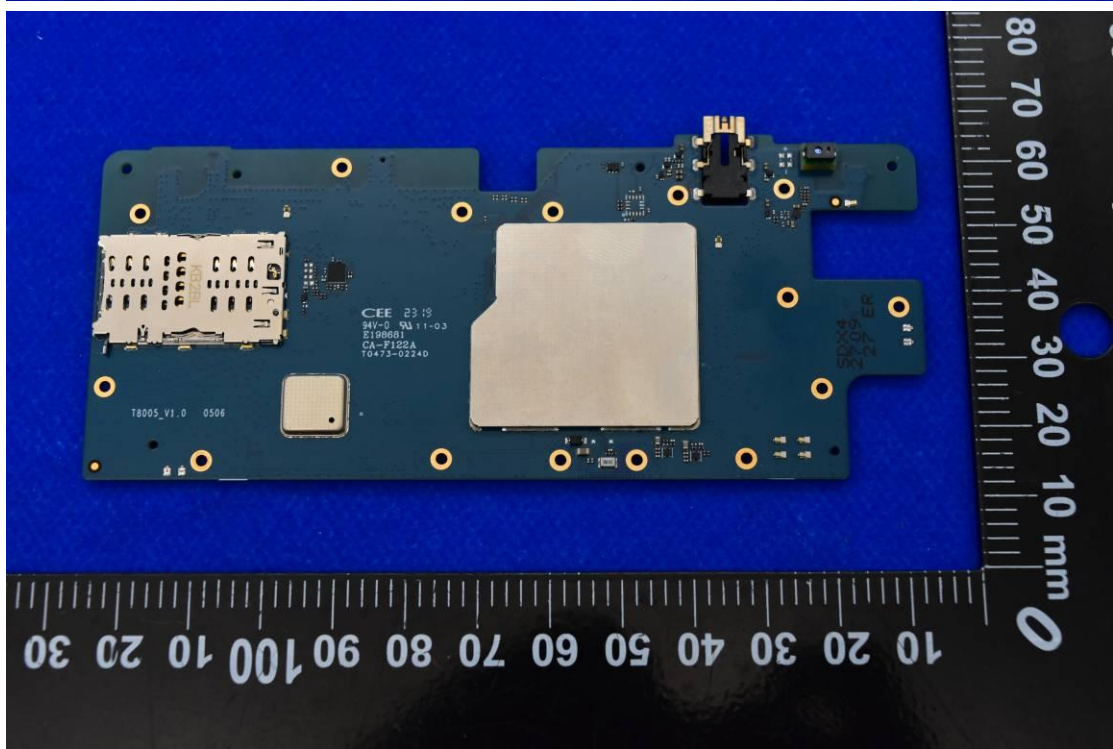

FCC ID: 2AUOUT80

IC: 27356-T80

Internal Photos

1. EUT uncover view

2. Antenna view