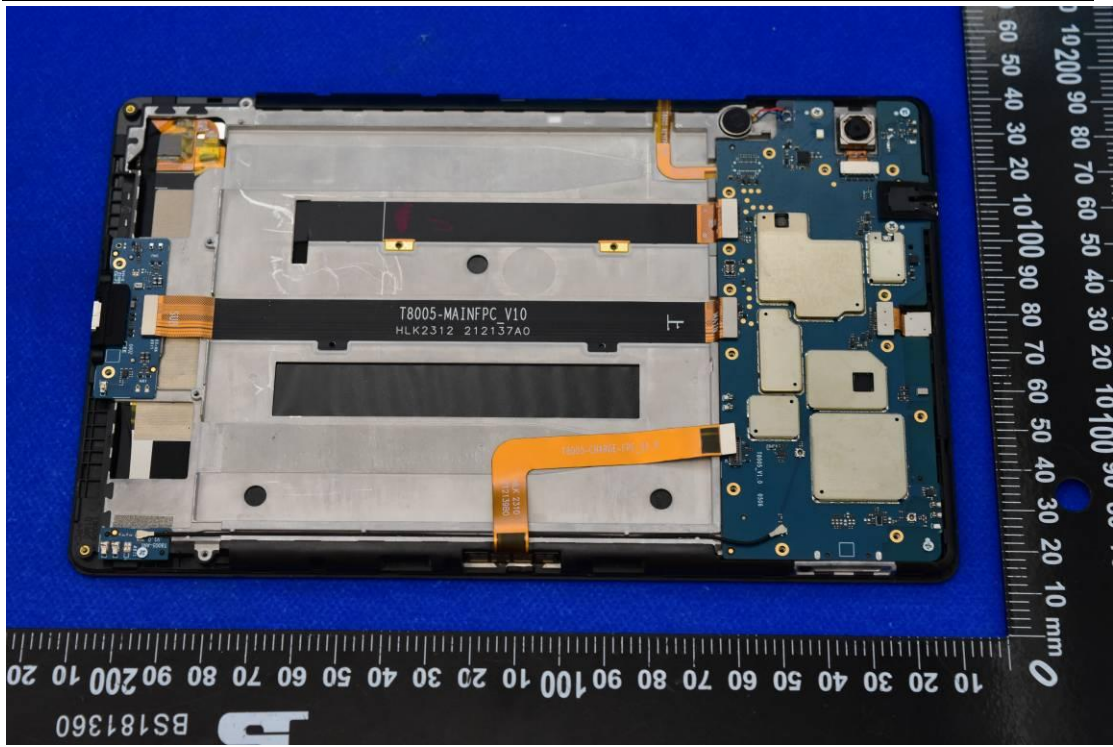

FCC ID: 2AUOUT80

IC: 27356-T80

Internal Photos

1. EUT uncover view

2. Antenna view