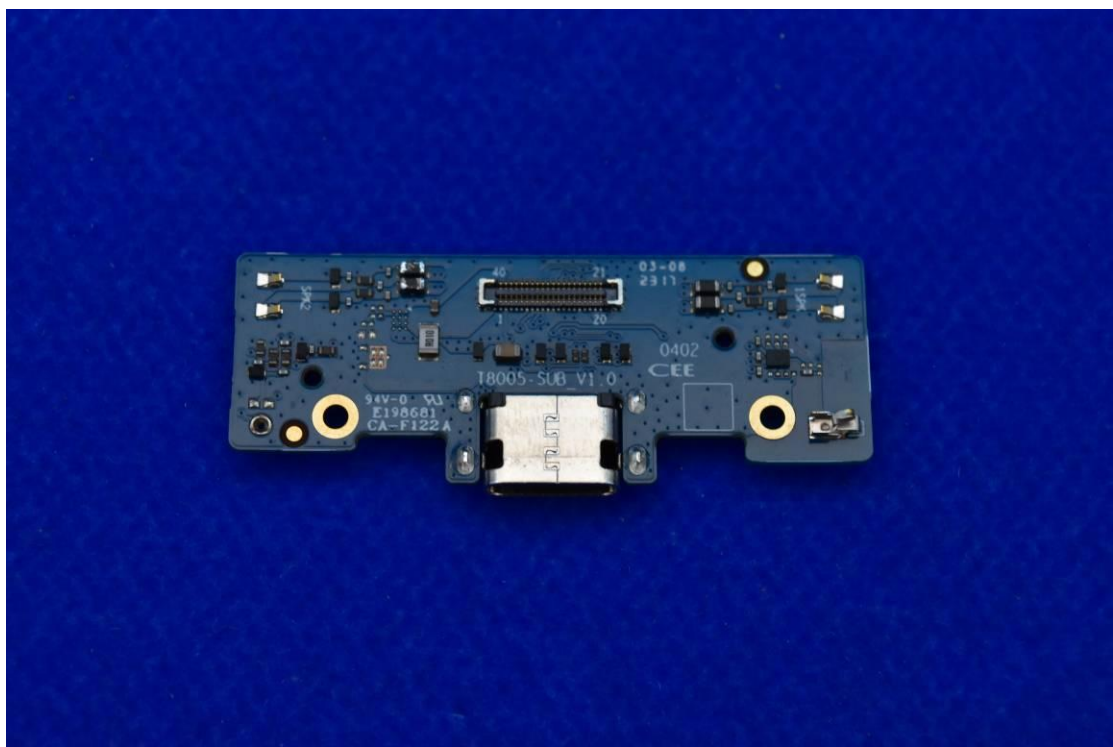

FCC ID: 2AUOUT80

IC: 27356-T80

Internal Photos

1. EUT uncover view

2. Antenna view