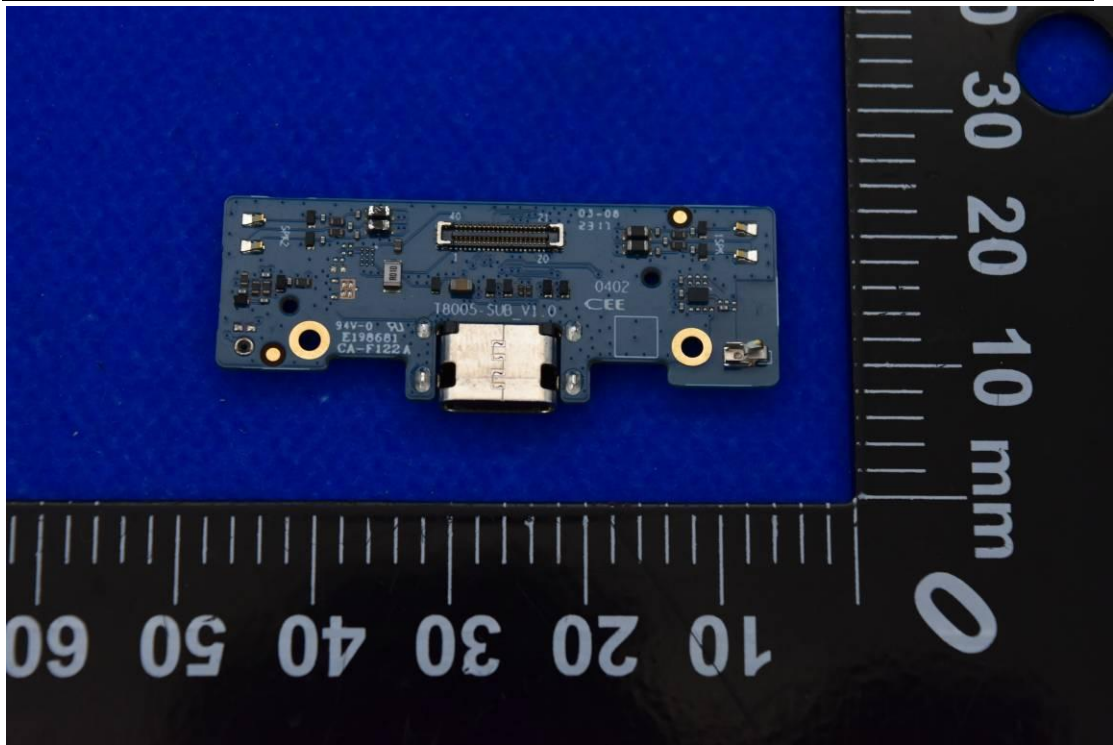

FCC ID: 2AUOUT80

IC: 27356-T80

Internal Photos

1. EUT uncover view

2. Antenna view