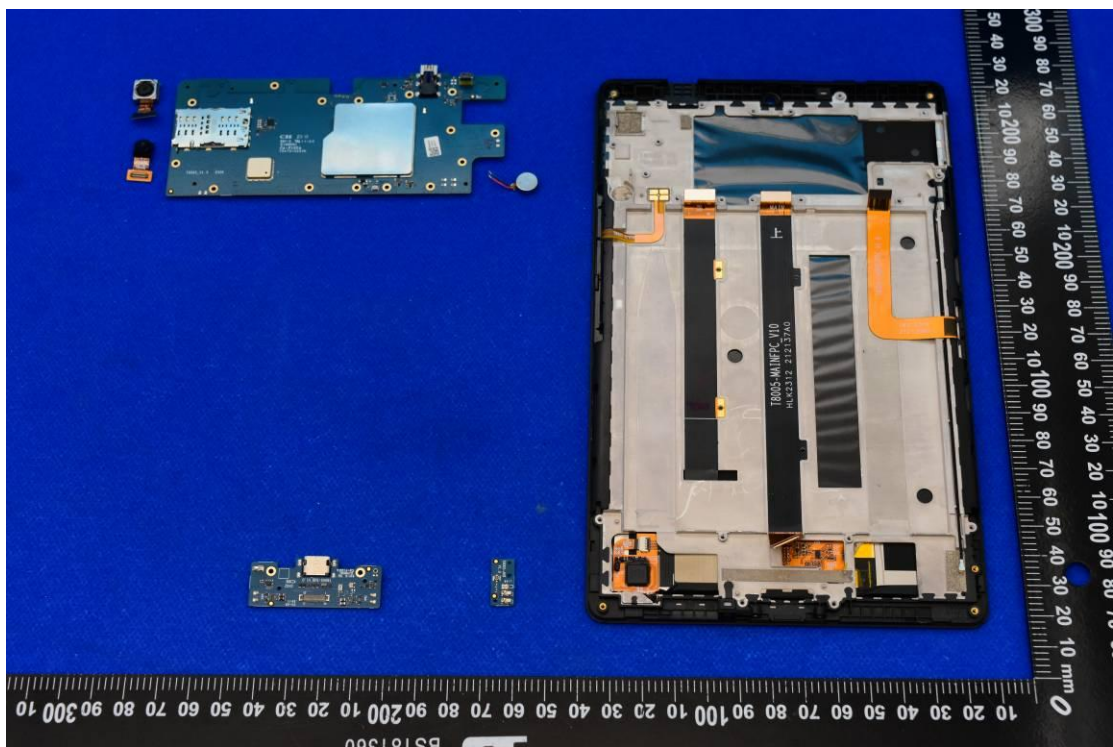

FCC ID: 2AUOUT80

IC: 27356-T80

Internal Photos

1. EUT uncover view

2. Antenna view