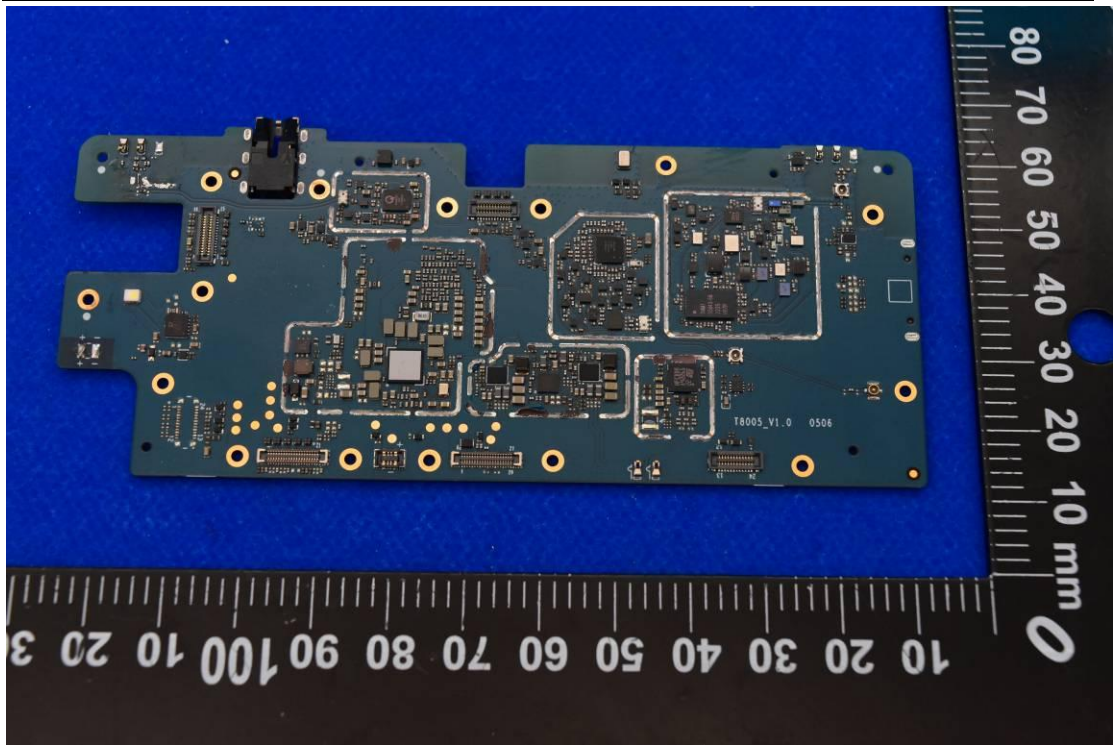

FCC ID: 2AUOUT80

IC: 27356-T80

Internal Photos

1. EUT uncover view

2. Antenna view