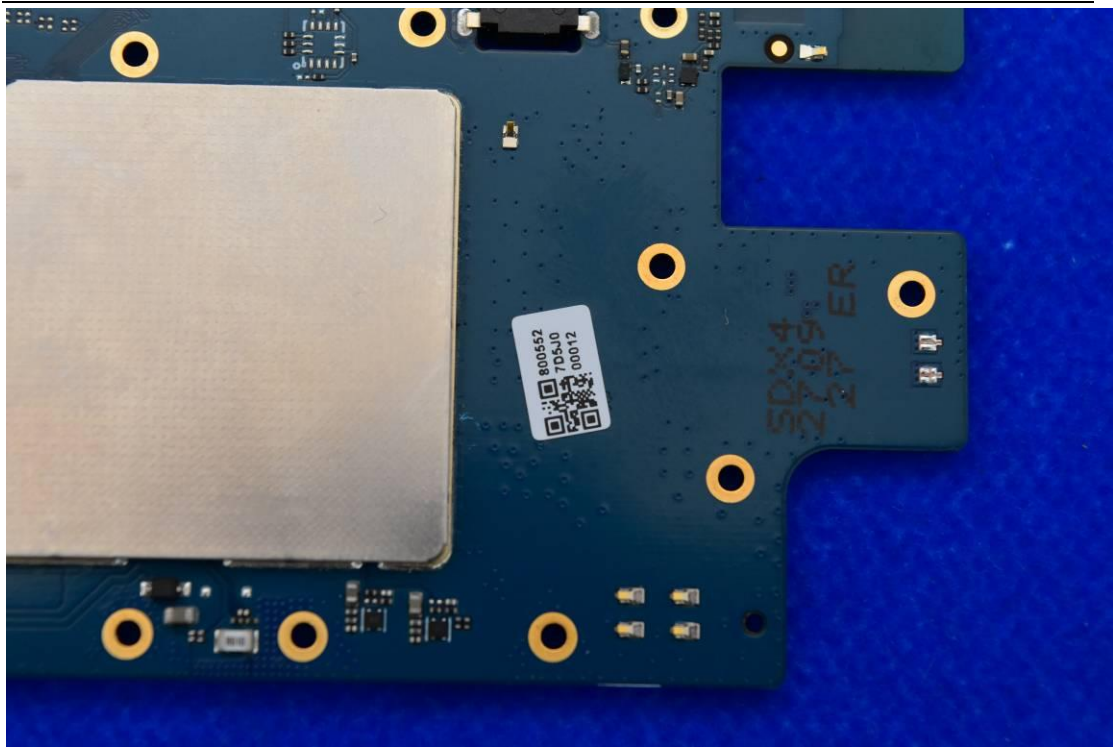

FCC ID: 2AUOUT80

IC: 27356-T80

Internal Photos

1. EUT uncover view

2. Antenna view