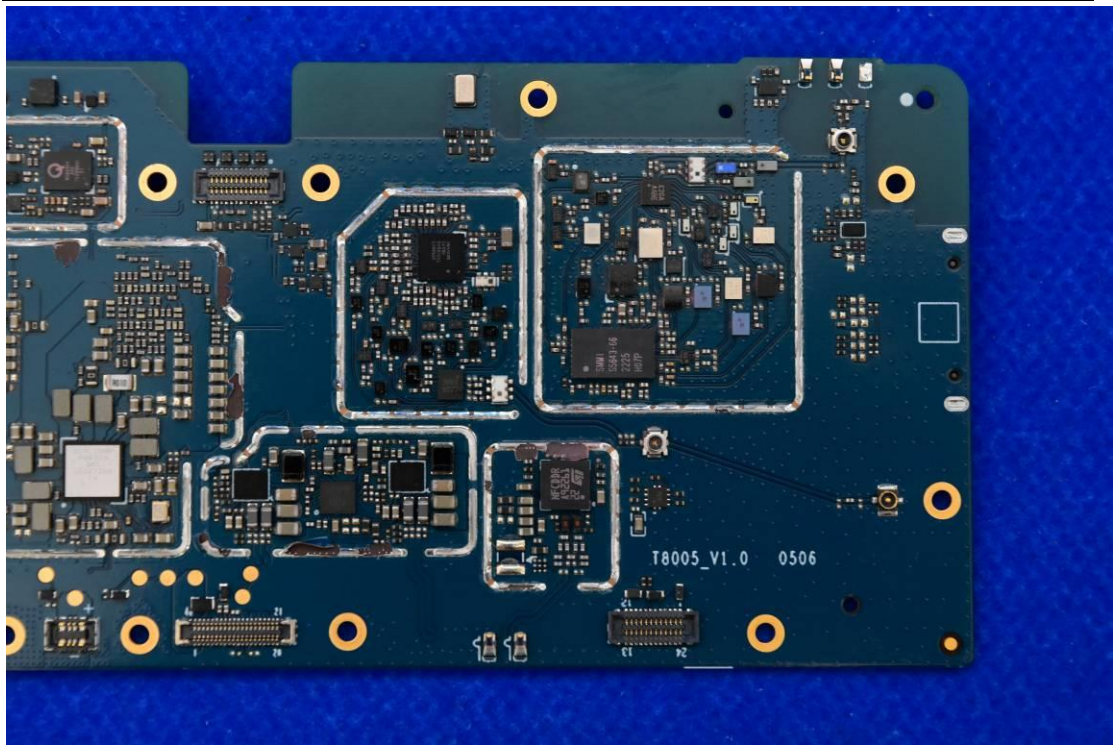

FCC ID: 2AUOUT80

IC: 27356-T80

Internal Photos

1. EUT uncover view

2. Antenna view