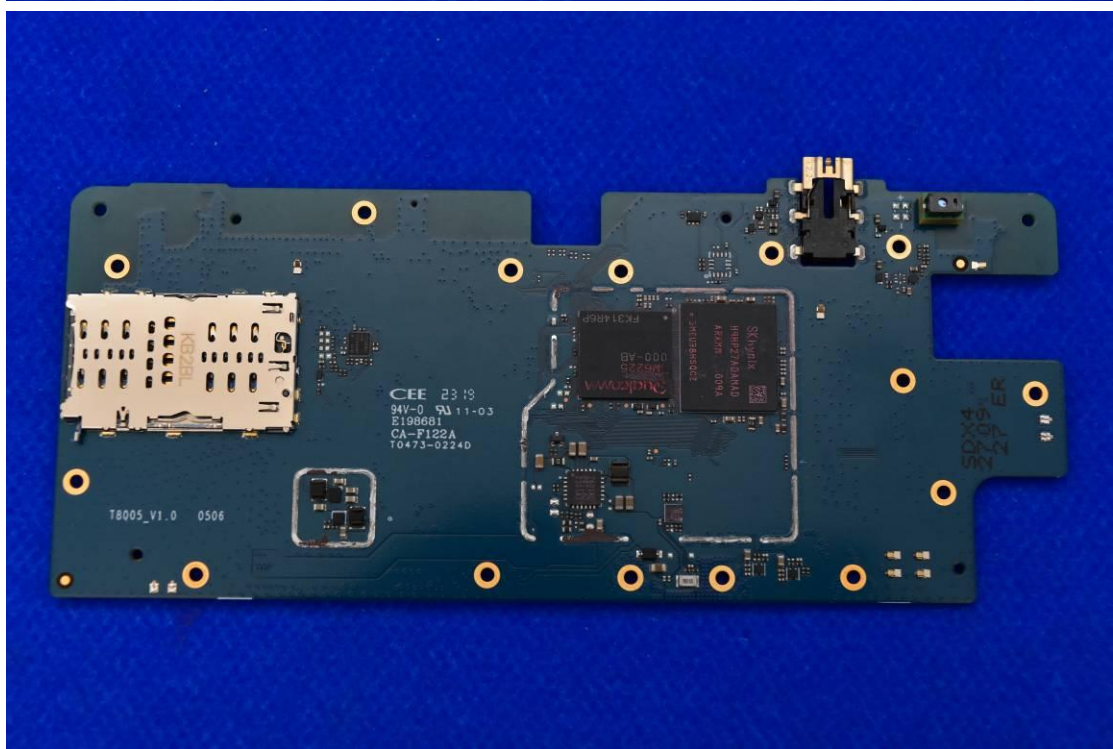

FCC ID: 2AUOUT80

IC: 27356-T80

Internal Photos

1. EUT uncover view

2. Antenna view