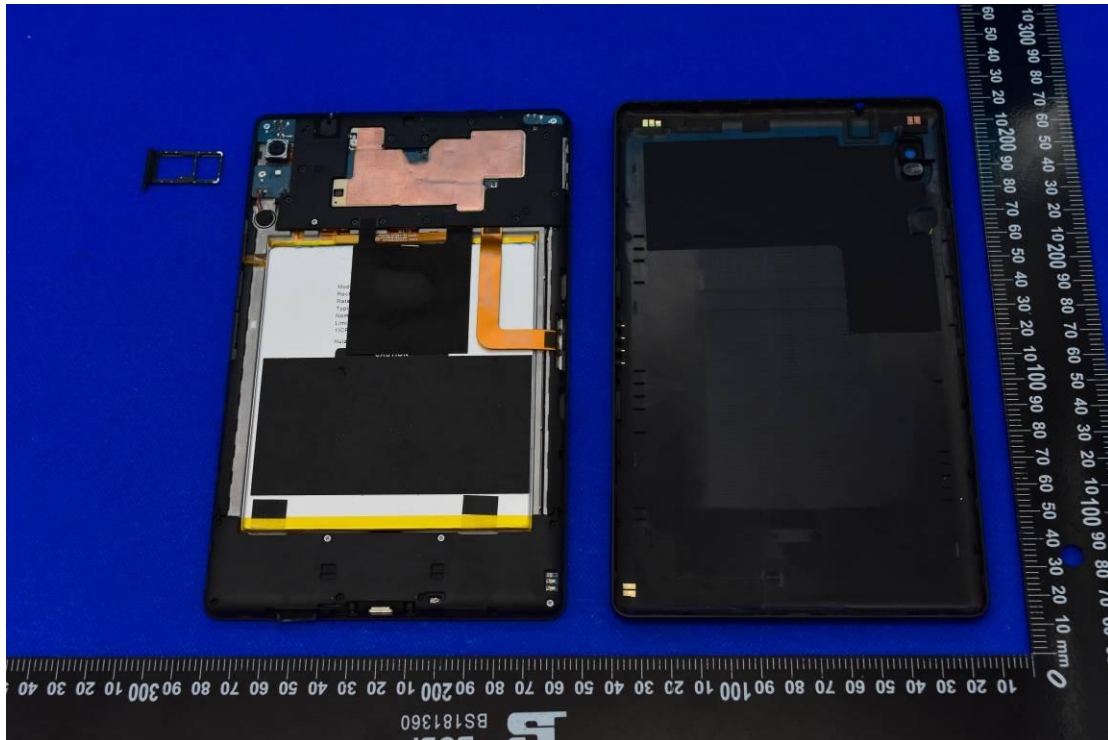

FCC ID: 2AUOUT80

IC: 27356-T80

Internal Photos

1. EUT uncover view

2. Antenna view