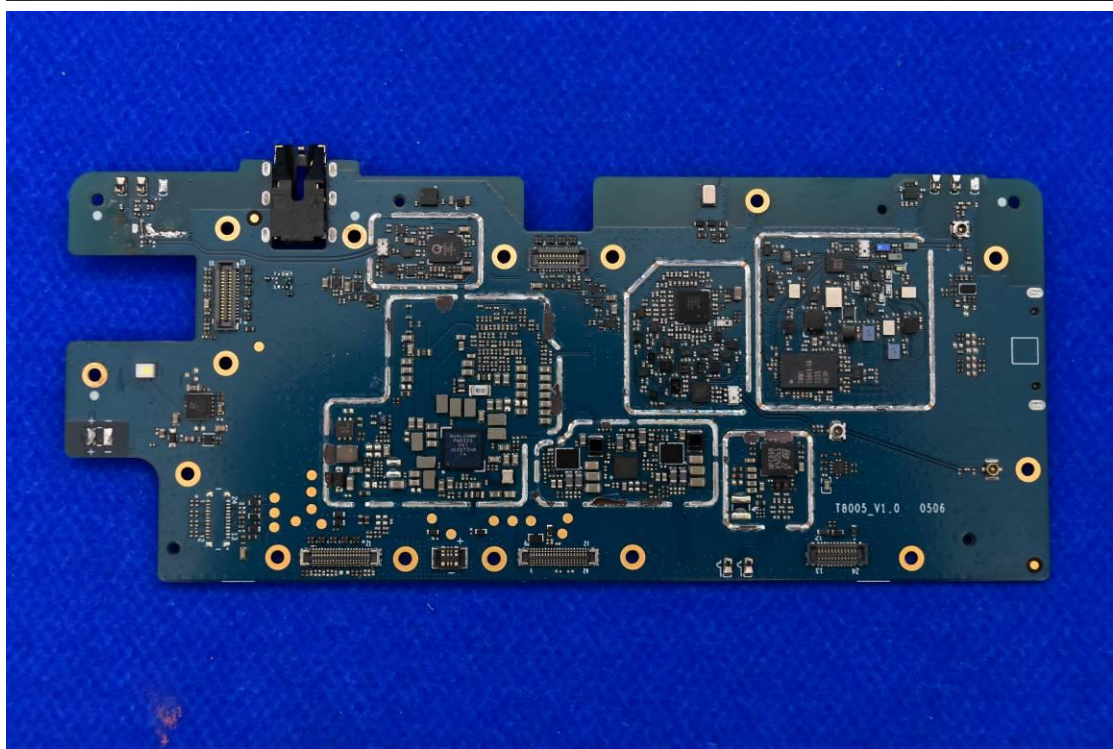

FCC ID: 2AUOUT80

IC: 27356-T80

Internal Photos

1. EUT uncover view

2. Antenna view