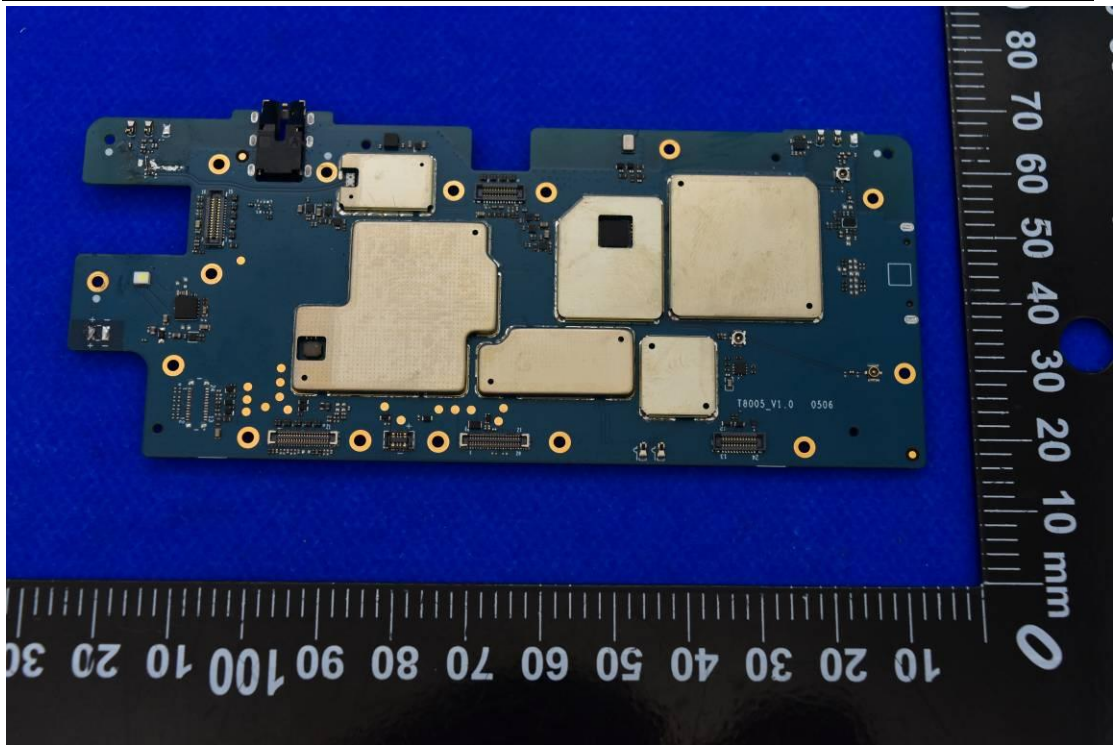

FCC ID: 2AUOUT80

IC: 27356-T80

Internal Photos

1. EUT uncover view

2. Antenna view