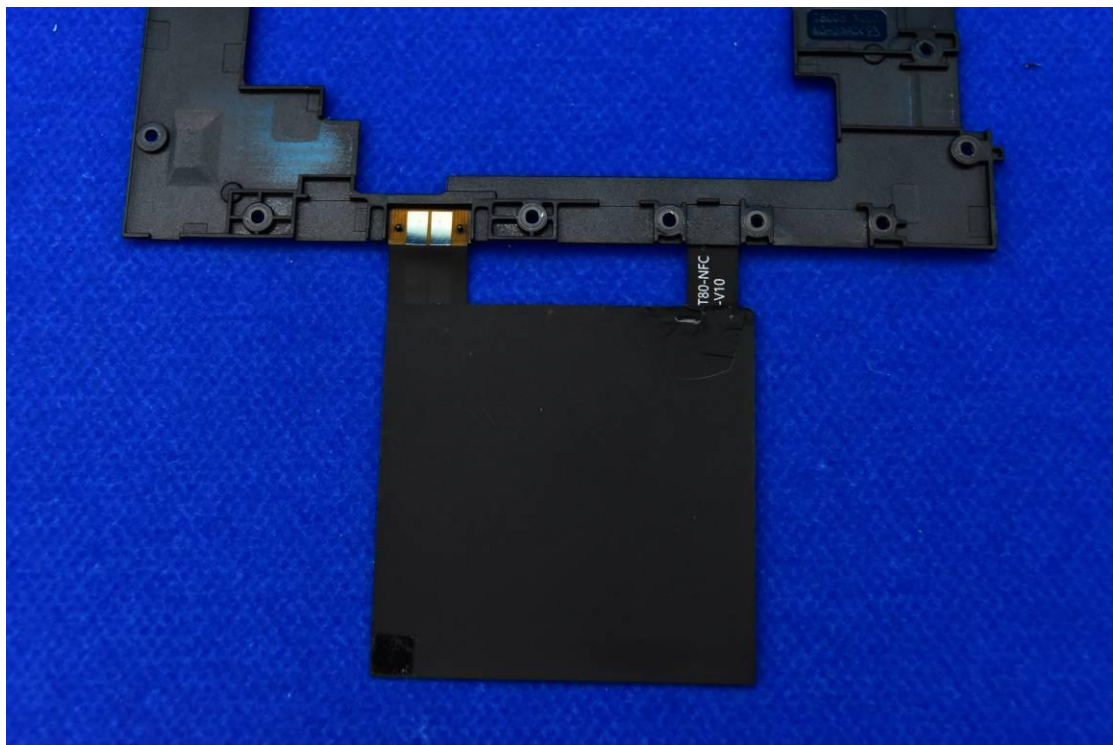

FCC ID: 2AUOUT80

IC: 27356-T80

Internal Photos

1. EUT uncover view

2. Antenna view