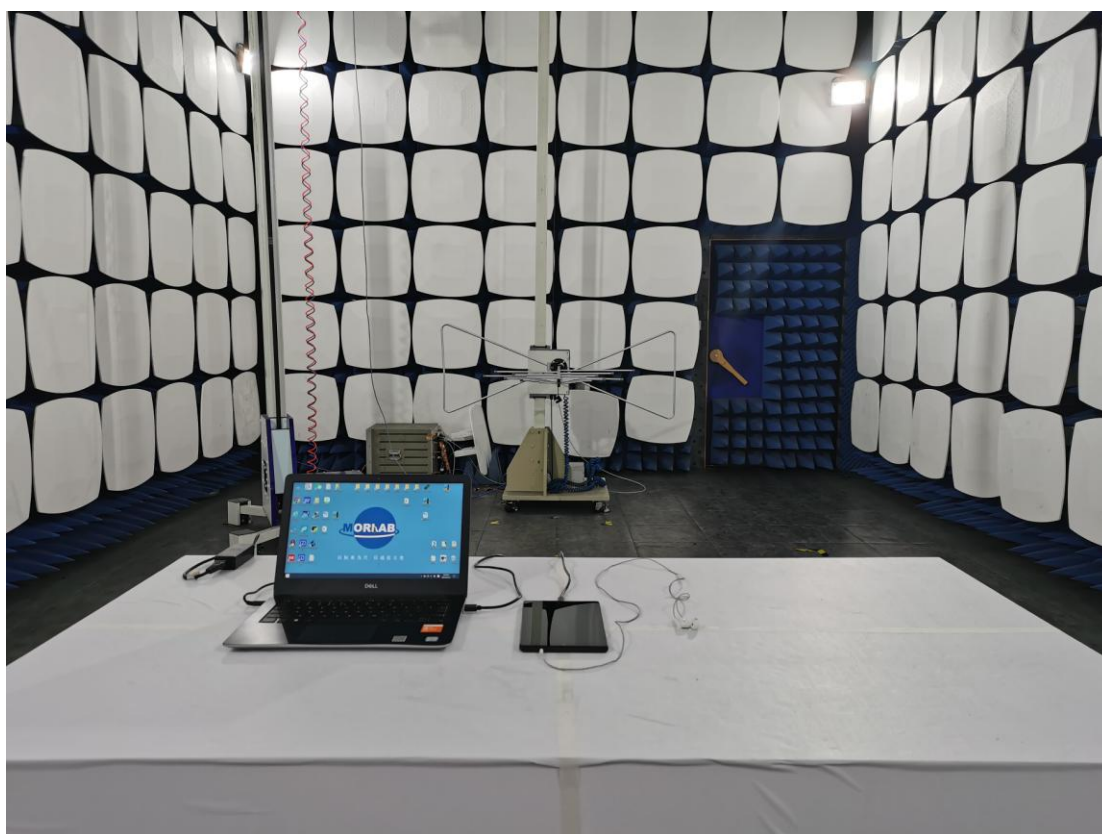

FCC ID: 2AUOUT80

Test Setup Photos

1. Conducted emission main's port front view

2. Conducted emission main's port side view

3. Radiated emission (9KHz-30MHz)

4. Radiated emission (30MHz-1GHz)

5. Radiated emission (above 1GHz)

6. RF measurement setup

(WIFI 5G)

(DFS)