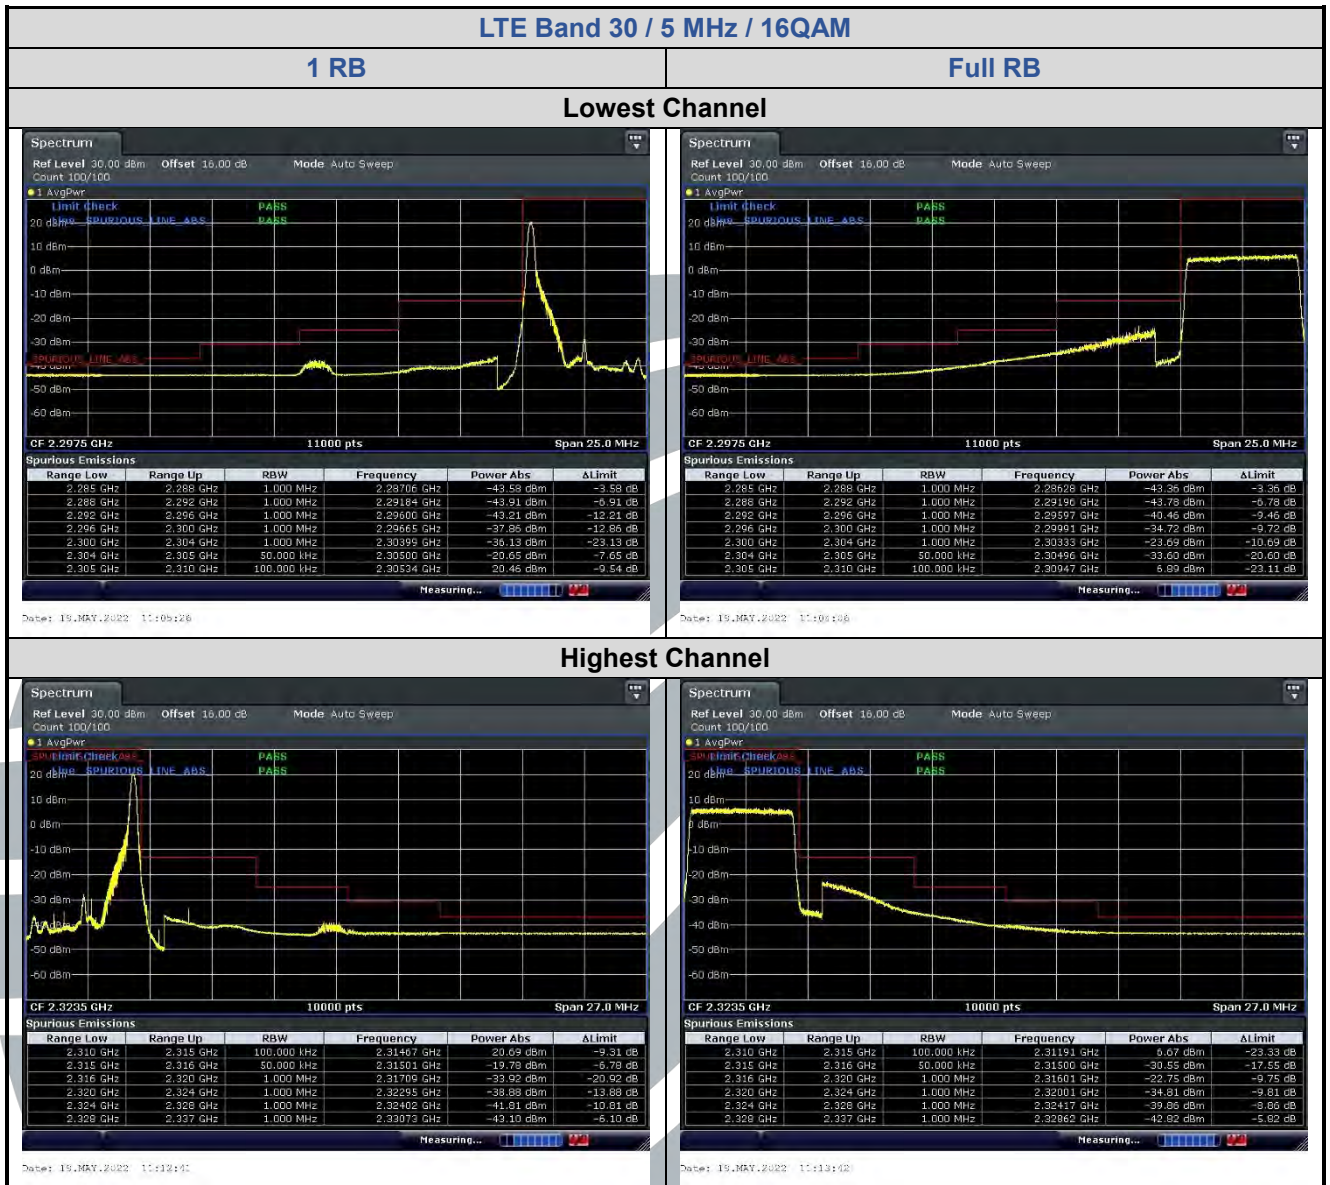

5.6.10 LTE Band 26 (Part 90S)

LTE Band 26 / 1.4 MHz / 16QAM

1 RB

Full RB

Lowest Channel

Date: 19.MAY.2022 07:24:33

Date: 19.MAY.2022 07:23:28

Highest Channel

Date: 19.MAY.2022 07:27:24

Date: 19.MAY.2022 08:17:15

5.6.11 LTE Band 30

LTE Band 30 / 10 MHz / 64QAM

1 RB

Full RB

Lowest Channel

Date: 19.MAY.2022 11:29:12

Date: 19.MAY.2022 11:29:23

Highest Channel

Date: 19.MAY.2022 11:30:19

Date: 19.MAY.2022 11:30:23

5.6.12 LTE Band 41

LTE Band 41 / 10 MHz / 16QAM

1 RB

Full RB

Lowest Channel

Date: 20.MAY.2022 08:53:16

Date: 20.MAY.2022 08:53:20

Highest Channel

Date: 20.MAY.2022 08:48:43

Date: 20.MAY.2022 08:46:41