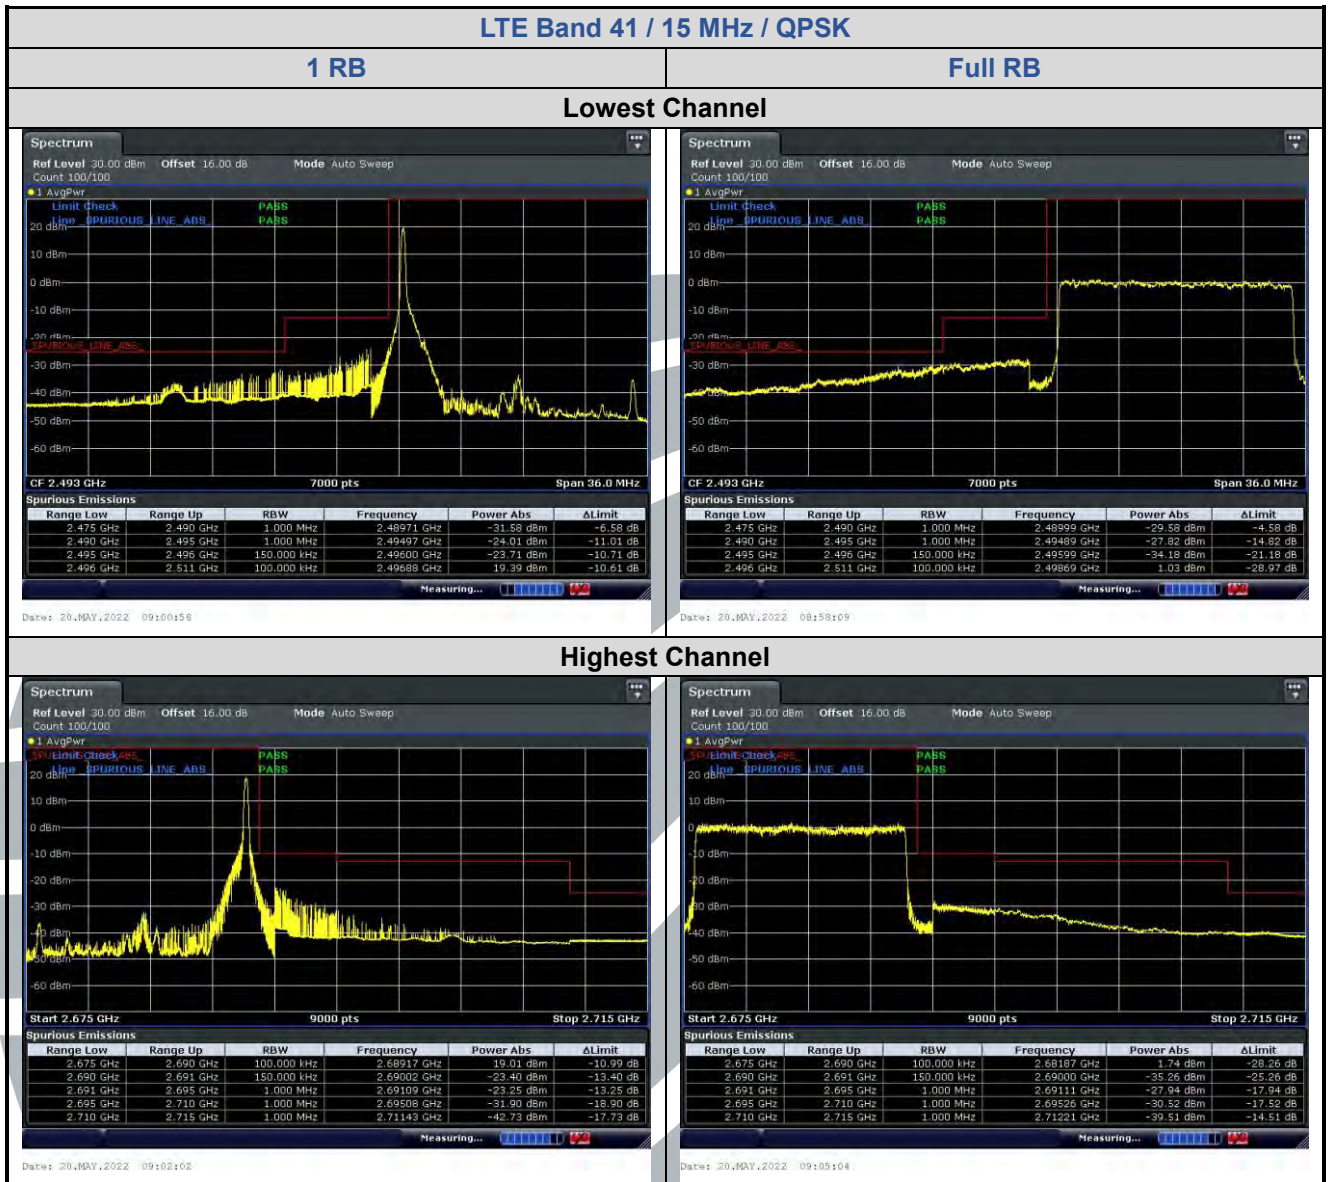

Date: 19.MAY.2022 11:29:23

Highest Channel

Date: 19.MAY.2022 11:30:19

Date: 19.MAY.2022 11:30:23

5.6.12 LTE Band 41

LTE Band 41 / 10 MHz / 16QAM

1 RB

Full RB

Lowest Channel

Date: 20.MAY.2022 08:53:16

Date: 20.MAY.2022 08:53:20

Highest Channel

Date: 20.MAY.2022 08:48:43

Date: 20.MAY.2022 08:46:41