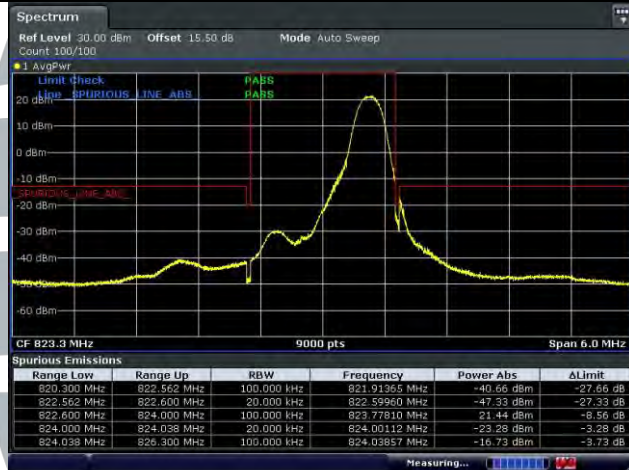

5.6.10 LTE Band 26 (Part 90S)

LTE Band 26 / 1.4 MHz / 16QAM

1 RB

Full RB

Lowest Channel

Date: 19.MAY.2022 07:24:33

Date: 19.MAY.2022 07:23:28

Highest Channel

Date: 19.MAY.2022 07:27:24

Date: 19.MAY.2022 08:17:15

5.6.11 LTE Band 30

LTE Band 30 / 10 MHz / 64QAM

1 RB

Full RB

Lowest Channel

Date: 19.MAY.2022 11:29:12