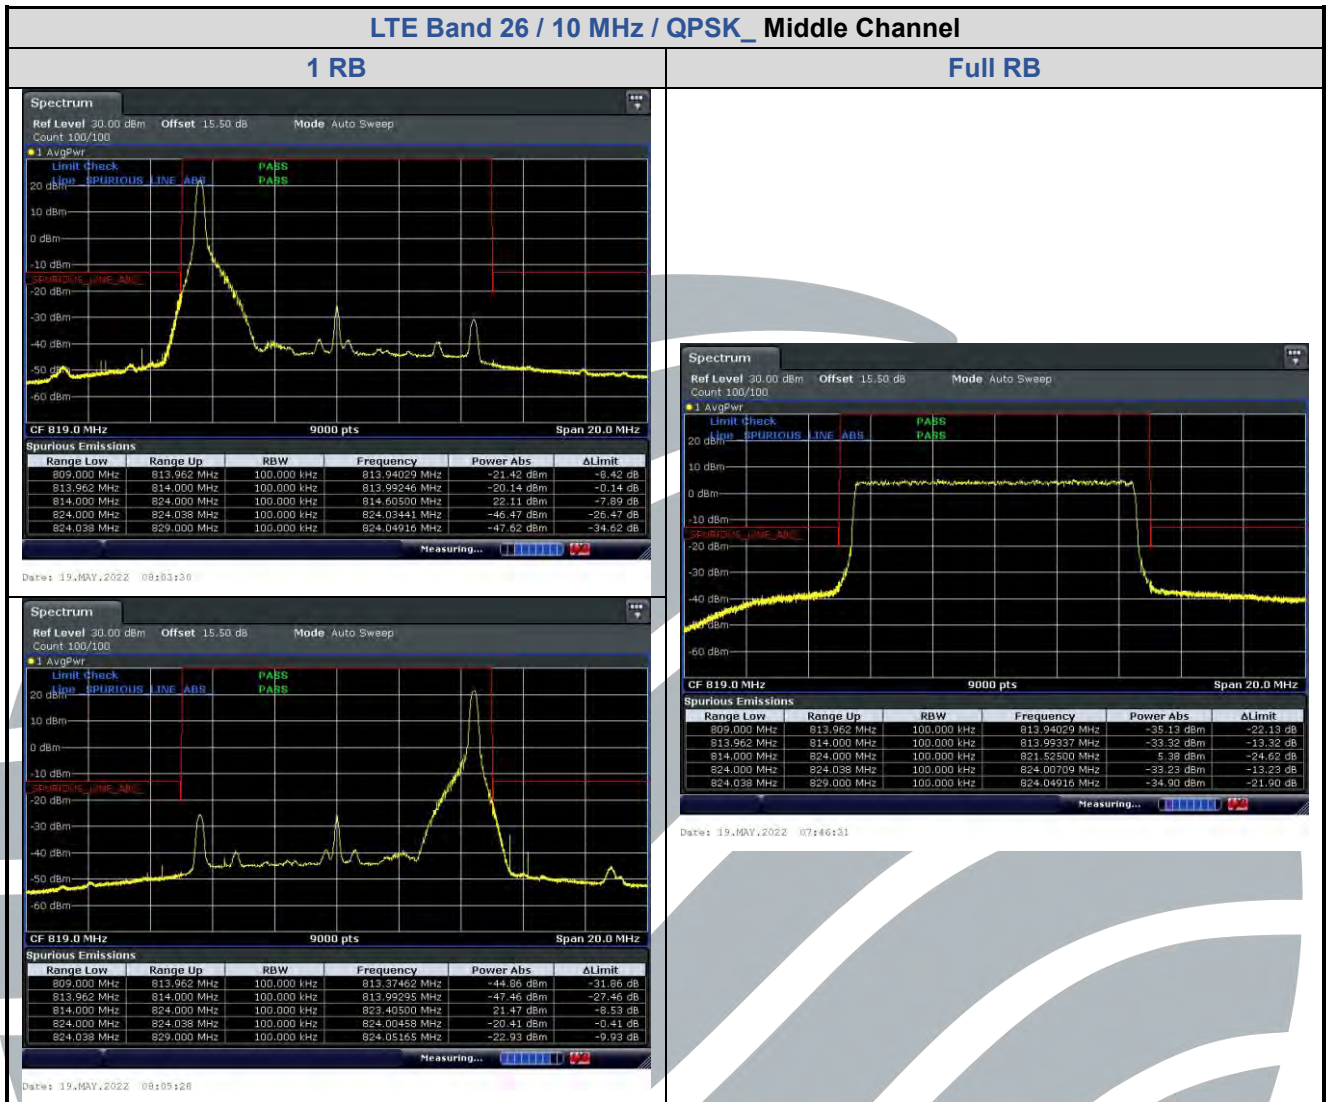

5.6.10 LTE Band 26 (Part 90S)

LTE Band 26 / 1.4 MHz / 16QAM

1 RB

Full RB

Lowest Channel

Date: 19.MAY.2022 07:24:33

Date: 19.MAY.2022 07:23:28

Highest Channel

Date: 19.MAY.2022 07:27:24

Date: 19.MAY.2022 08:17:15

5.6.11 LTE Band 30

LTE Band 30 / 10 MHz / 64QAM

1 RB

Full RB

Lowest Channel

Date: 19.MAY.2022 11:29:12

Date: 19.MAY.2022 11:29:23

Highest Channel

Date: 19.MAY.2022 11:30:19

Date: 19.MAY.2022 11:30:23

5.6.12 LTE Band 41

LTE Band 41 / 10 MHz / 16QAM

1 RB

Full RB

Lowest Channel

Date: 20.MAY.2022 08:53:16

Date: 20.MAY.2022 08:53:20

Highest Channel

Date: 20.MAY.2022 08:48:43

Date: 20.MAY.2022 08:46:41