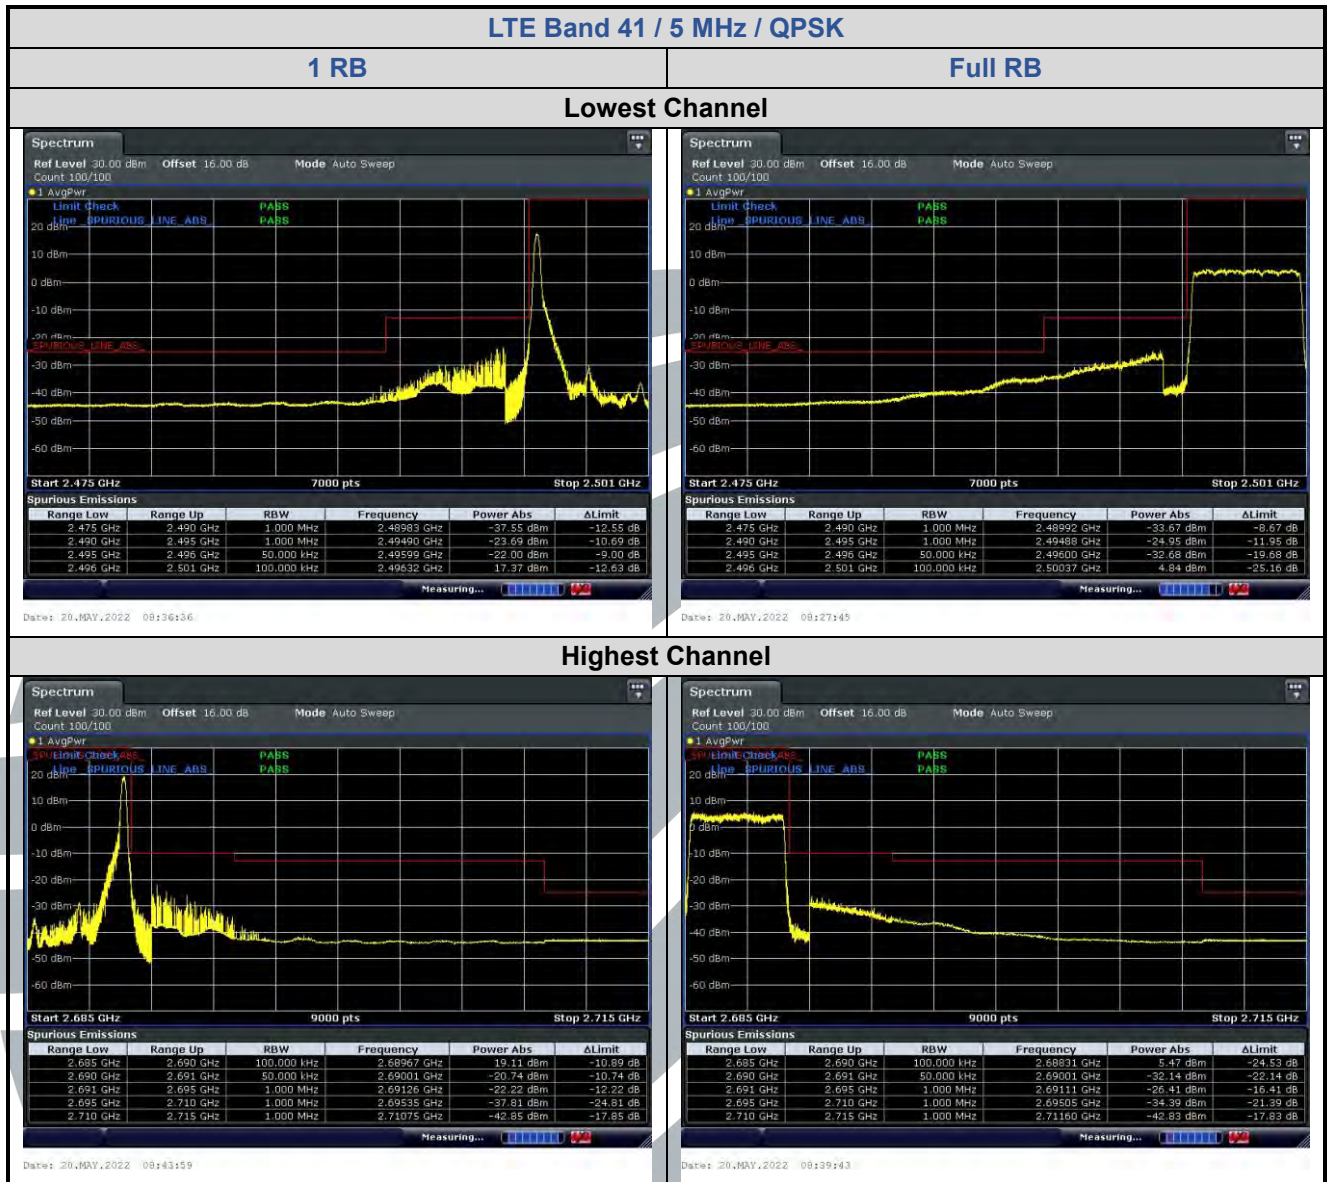

Date: 19.MAY.2022 11:29:23

Highest Channel

Date: 19.MAY.2022 11:30:19

Date: 19.MAY.2022 11:30:23

5.6.12 LTE Band 41

LTE Band 41 / 10 MHz / 16QAM

1 RB

Full RB

Lowest Channel

Date: 20.MAY.2022 08:53:16

Date: 20.MAY.2022 08:53:20

Highest Channel

Date: 20.MAY.2022 08:48:43

Date: 20.MAY.2022 08:46:41