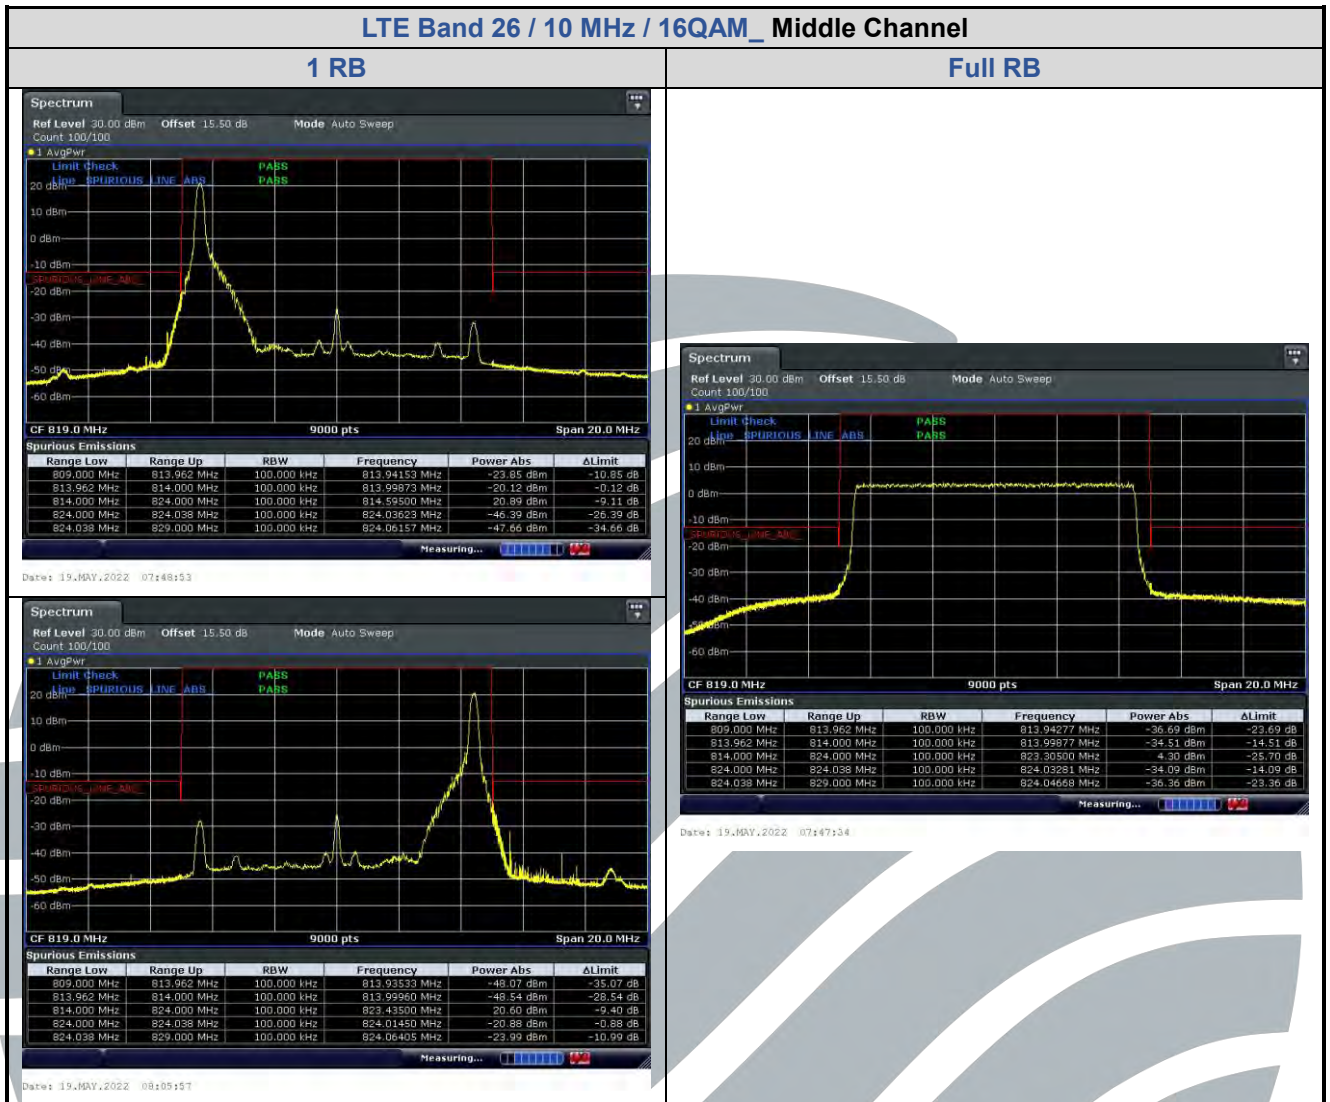

5.6.10 LTE Band 26 (Part 90S)

LTE Band 26 / 1.4 MHz / 16QAM

1 RB

Full RB

Lowest Channel

Date: 19.MAY.2022 07:24:33

Date: 19.MAY.2022 07:23:28

Highest Channel

Date: 19.MAY.2022 07:27:24

Date: 19.MAY.2022 08:17:15

5.6.11 LTE Band 30

LTE Band 30 / 10 MHz / 64QAM

1 RB

Full RB

Lowest Channel

Date: 19.MAY.2022 11:29:12

Date: 19.MAY.2022 11:29:23

Highest Channel

Date: 19.MAY.2022 11:30:19

Date: 19.MAY.2022 11:30:23

5.6.12 LTE Band 41

LTE Band 41 / 10 MHz / 16QAM

1 RB

Full RB

Lowest Channel

Date: 20.MAY.2022 08:53:16

Date: 20.MAY.2022 08:53:20

Highest Channel

Date: 20.MAY.2022 08:48:43

Date: 20.MAY.2022 08:46:41