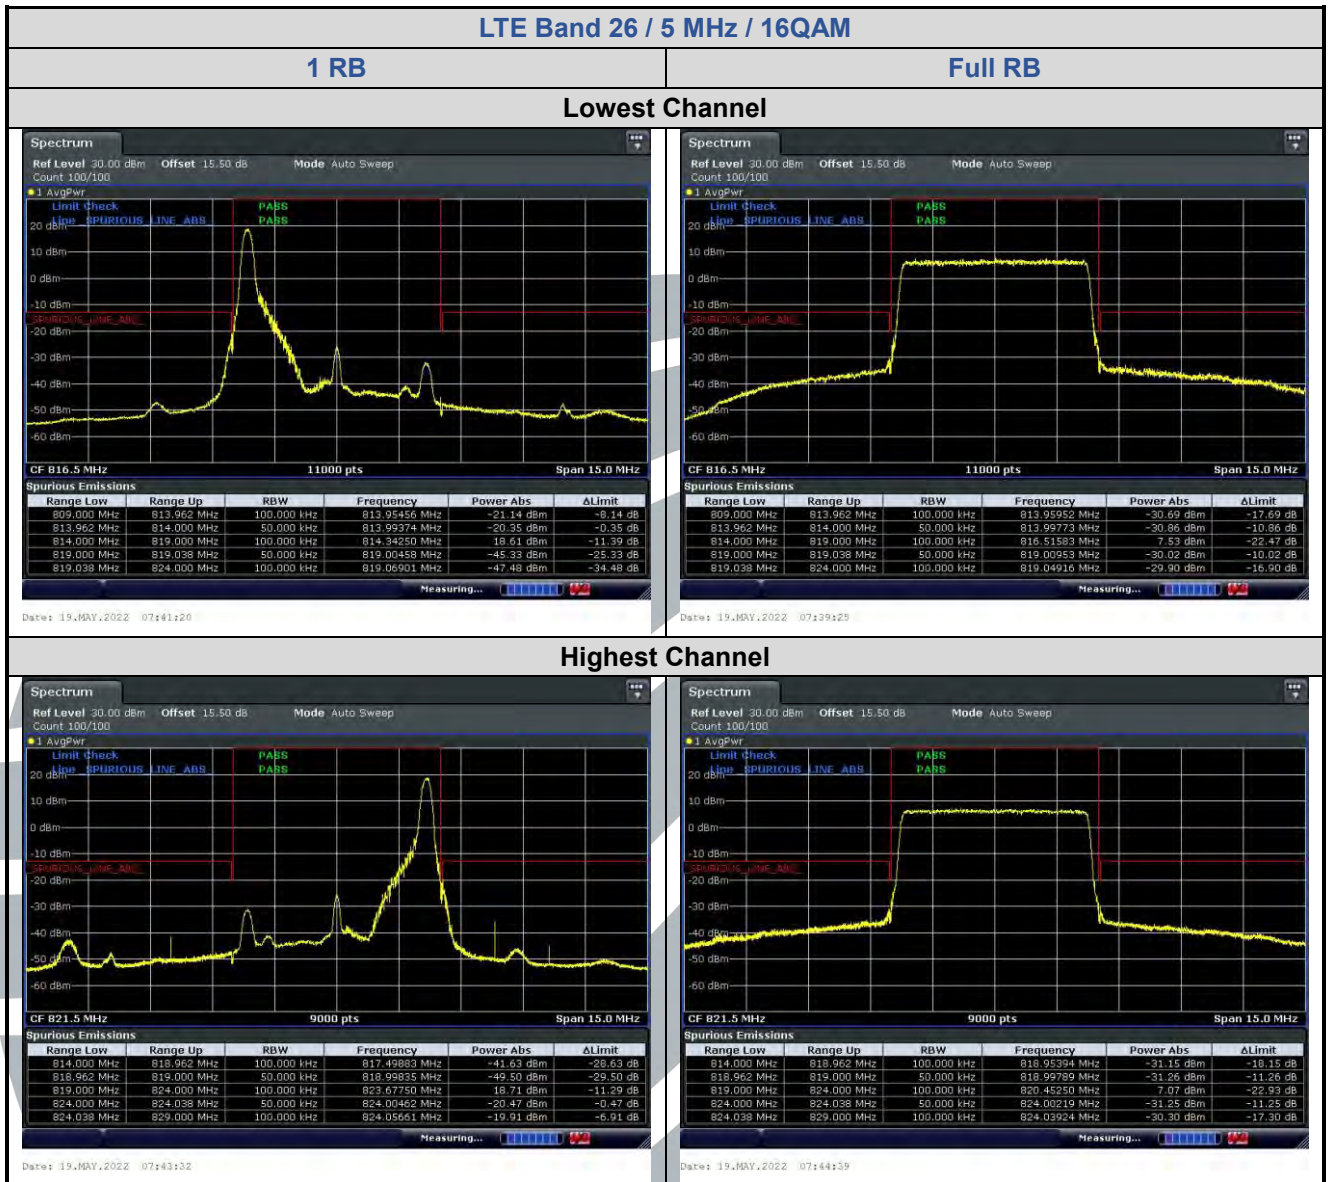

5.6.10 LTE Band 26 (Part 90S)

LTE Band 26 / 1.4 MHz / 16QAM

1 RB

Full RB

Lowest Channel

Date: 19.MAY.2022 07:24:33

Date: 19.MAY.2022 07:23:28

Highest Channel

Date: 19.MAY.2022 07:27:24

Date: 19.MAY.2022 08:17:15

5.6.11 LTE Band 30

LTE Band 30 / 10 MHz / 64QAM

1 RB

Full RB

Lowest Channel

Date: 19.MAY.2022 11:29:12

Date: 19.MAY.2022 11:29:23

Highest Channel

Date: 19.MAY.2022 11:30:19

Date: 19.MAY.2022 11:30:23

5.6.12 LTE Band 41

LTE Band 41 / 10 MHz / 16QAM

1 RB

Full RB

Lowest Channel

Date: 20.MAY.2022 08:53:16

Date: 20.MAY.2022 08:53:20

Highest Channel

Date: 20.MAY.2022 08:48:43

Date: 20.MAY.2022 08:46:41