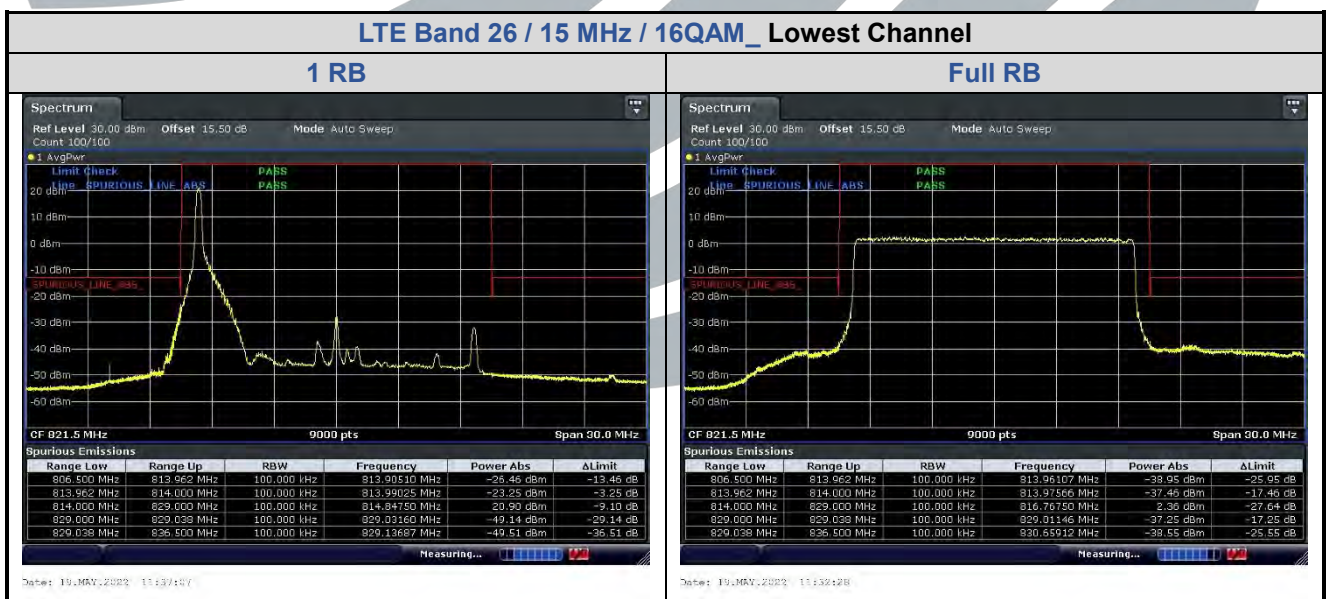

5.6.10 LTE Band 26 (Part 90S)

LTE Band 26 / 1.4 MHz / 16QAM

1 RB

Full RB

Lowest Channel

Date: 19.MAY.2022 07:24:33

Date: 19.MAY.2022 07:23:28

Highest Channel

Date: 19.MAY.2022 07:27:24

Date: 19.MAY.2022 08:17:15

5.6.11 LTE Band 30

LTE Band 30 / 10 MHz / 64QAM

1 RB

Full RB

Lowest Channel

Date: 19.MAY.2022 11:29:12

Date: 19.MAY.2022 11:29:23

Highest Channel

Date: 19.MAY.2022 11:30:19

Date: 19.MAY.2022 11:30:23

5.6.12 LTE Band 41

LTE Band 41 / 10 MHz / 16QAM

1 RB

Full RB