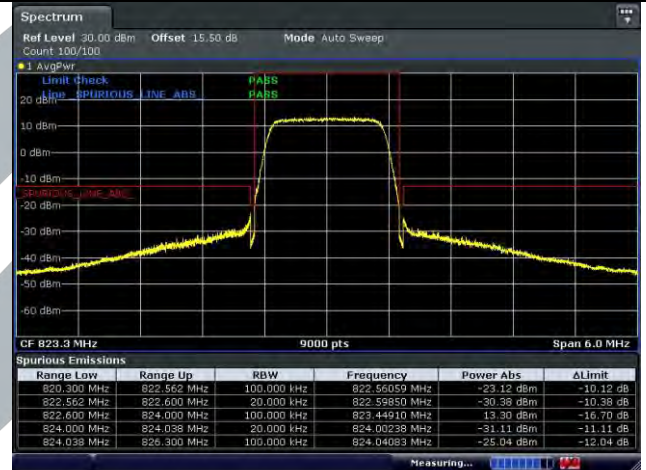

5.6.10 LTE Band 26 (Part 90S)

LTE Band 26 / 1.4 MHz / 16QAM

1 RB

Full RB

Lowest Channel

Date: 19.MAY.2022 07:24:33

Date: 19.MAY.2022 07:23:28

Highest Channel

Date: 19.MAY.2022 07:27:24

Date: 19.MAY.2022 08:17:15

5.6.11 LTE Band 30

LTE Band 30 / 10 MHz / 64QAM

1 RB

Full RB

Lowest Channel

Date: 19.MAY.2022 11:29:12