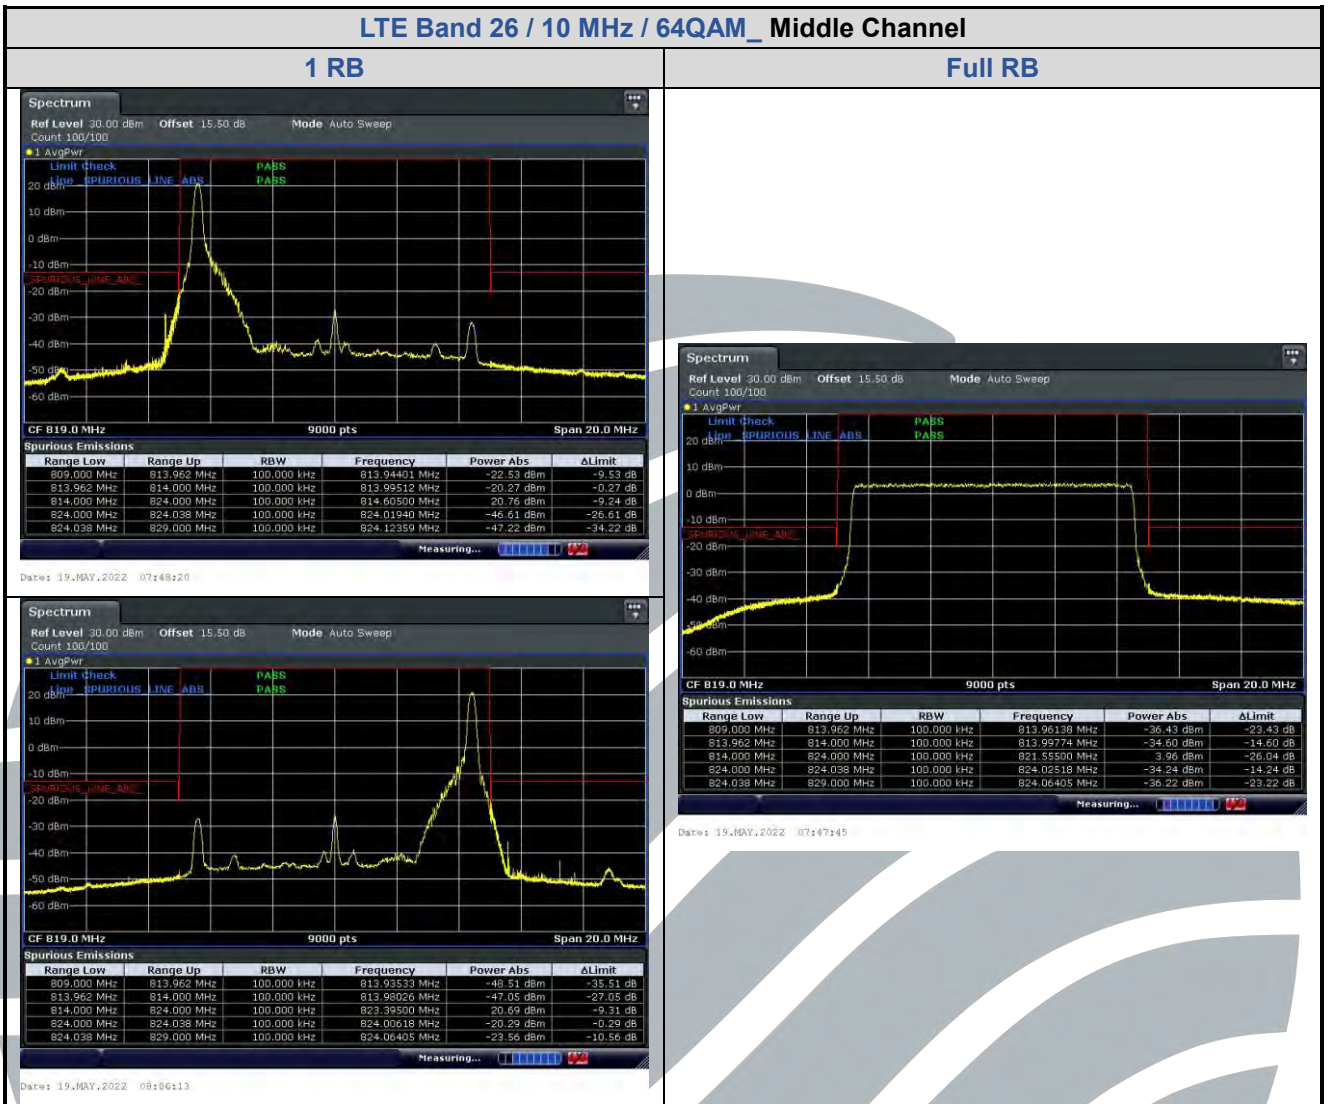

Date: 19.MAY.2022 07:27:24

Date: 19.MAY.2022 08:17:15

5.6.11 LTE Band 30

LTE Band 30 / 10 MHz / 64QAM

1 RB

Full RB

Lowest Channel

Date: 19.MAY.2022 11:29:12

Date: 19.MAY.2022 11:29:23

Highest Channel

Date: 19.MAY.2022 11:30:19

Date: 19.MAY.2022 11:30:23

5.6.12 LTE Band 41

LTE Band 41 / 10 MHz / 16QAM

1 RB

Full RB

Lowest Channel

Date: 20.MAY.2022 08:53:16

Date: 20.MAY.2022 08:53:20

Highest Channel

Date: 20.MAY.2022 08:48:43

Date: 20.MAY.2022 08:46:41