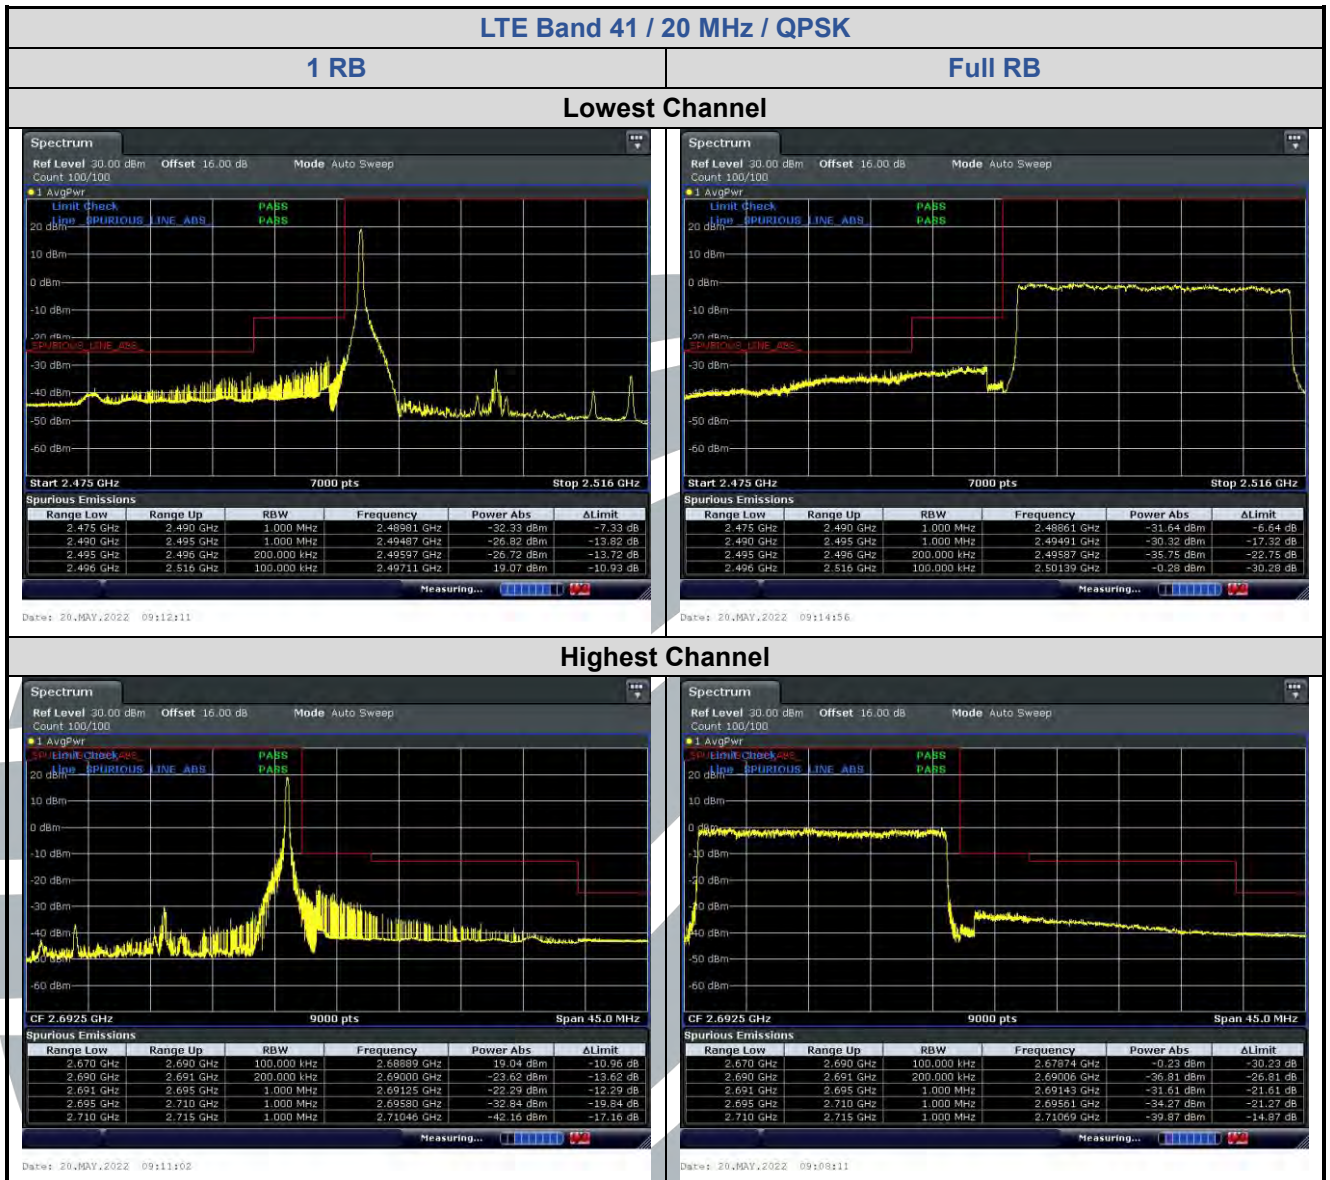

Date: 19.MAY.2022 11:29:23

Highest Channel

Date: 19.MAY.2022 11:30:19

Date: 19.MAY.2022 11:30:23

5.6.12 LTE Band 41

LTE Band 41 / 10 MHz / 16QAM

1 RB

Full RB

Lowest Channel

Date: 20.MAY.2022 08:53:16

Date: 20.MAY.2022 08:53:20

Highest Channel

Date: 20.MAY.2022 08:48:43

Date: 20.MAY.2022 08:46:41