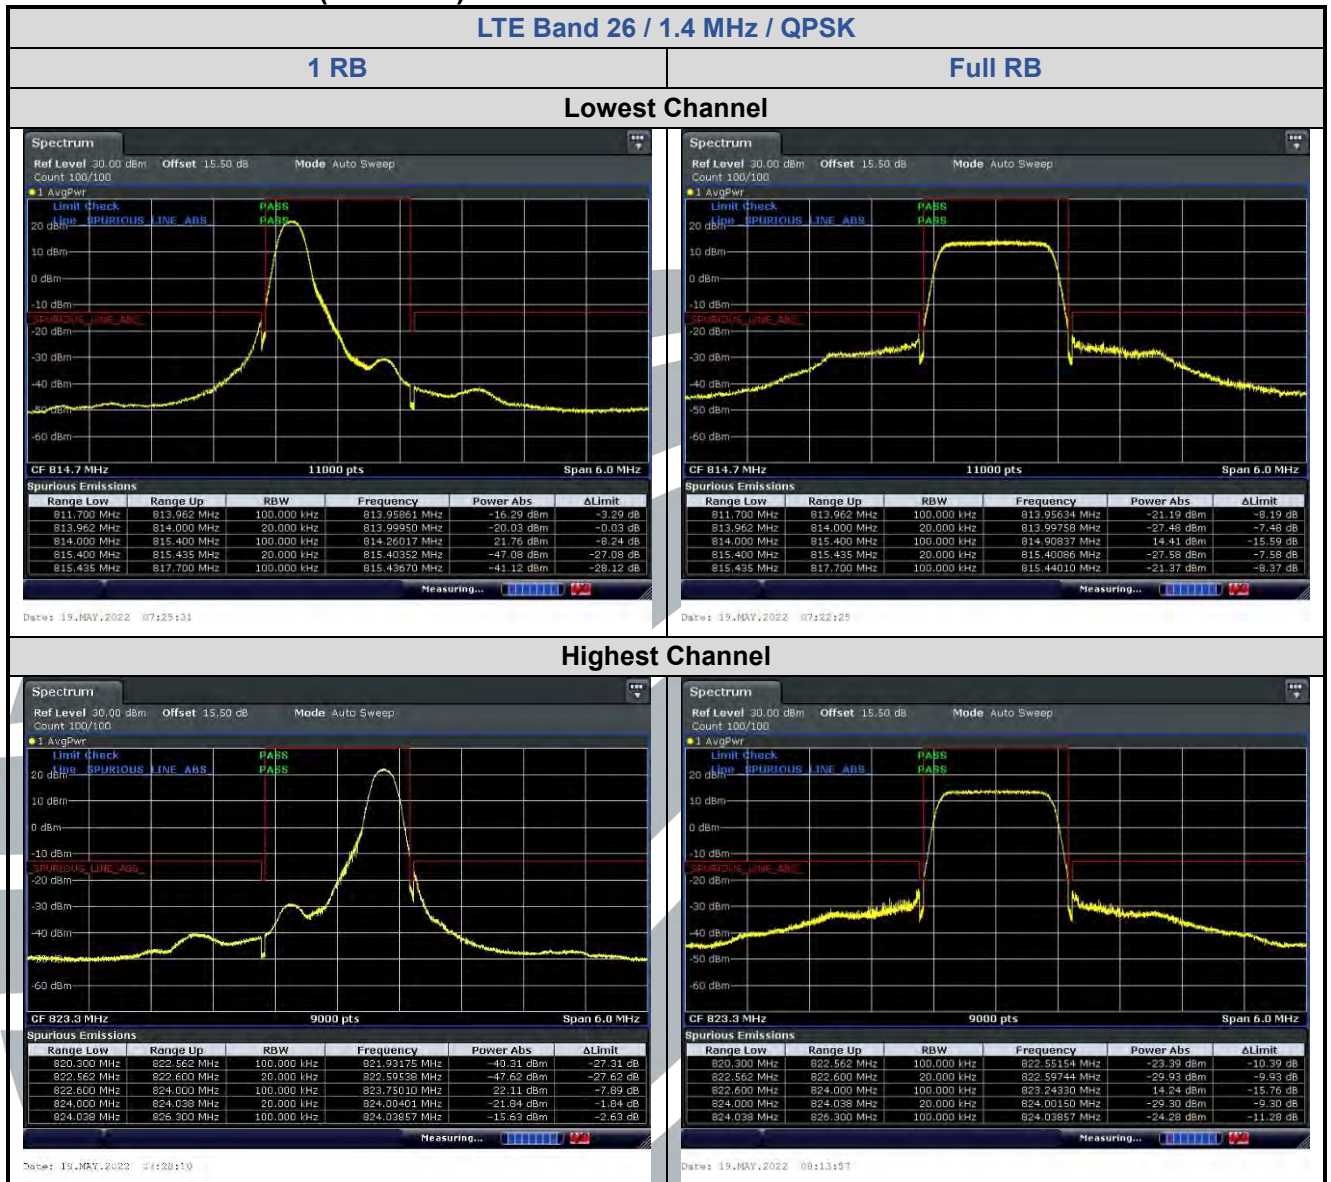

5.6.10 LTE Band 26 (Part 90S)

LTE Band 26 / 1.4 MHz / 16QAM

1 RB

Full RB

Lowest Channel

Date: 19.MAY.2022 07:24:33

Date: 19.MAY.2022 07:23:28

Highest Channel

Date: 19.MAY.2022 07:27:24

Date: 19.MAY.2022 08:17:15

5.6.11 LTE Band 30

LTE Band 30 / 10 MHz / 64QAM

1 RB

Full RB

Lowest Channel

Date: 19.MAY.2022 11:29:12

Date: 19.MAY.2022 11:29:23

Highest Channel

Date: 19.MAY.2022 11:30:19

Date: 19.MAY.2022 11:30:23

5.6.12 LTE Band 41

LTE Band 41 / 10 MHz / 16QAM

1 RB

Full RB

Lowest Channel

Date: 20.MAY.2022 08:53:16

Date: 20.MAY.2022 08:53:20

Highest Channel

Date: 20.MAY.2022 08:48:43

Date: 20.MAY.2022 08:46:41