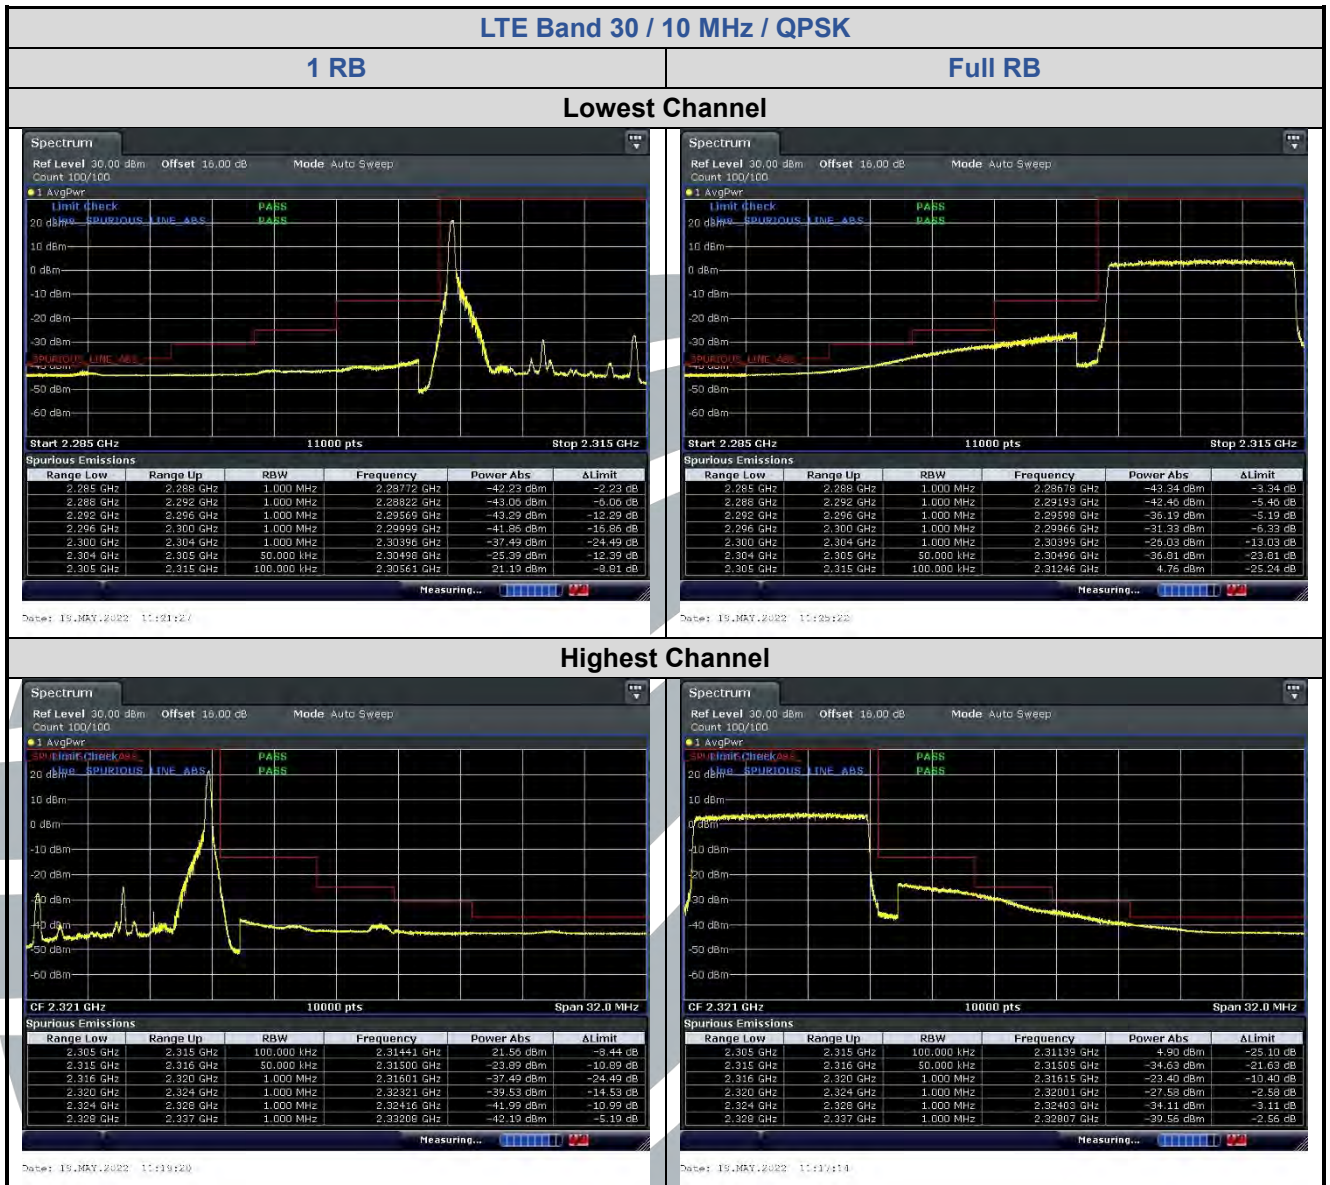

5.6.10 LTE Band 26 (Part 90S)

LTE Band 26 / 1.4 MHz / 16QAM

1 RB

Full RB

Lowest Channel

Date: 19.MAY.2022 07:24:33

Date: 19.MAY.2022 07:23:28

Highest Channel

Date: 19.MAY.2022 07:27:24

Date: 19.MAY.2022 08:17:15

5.6.11 LTE Band 30

LTE Band 30 / 10 MHz / 64QAM

1 RB

Full RB

Lowest Channel

Date: 19.MAY.2022 11:29:12

Date: 19.MAY.2022 11:29:23

Highest Channel

Date: 19.MAY.2022 11:30:19

Date: 19.MAY.2022 11:30:23

5.6.12 LTE Band 41

LTE Band 41 / 10 MHz / 16QAM

1 RB

Full RB

Lowest Channel

Date: 20.MAY.2022 08:53:16

Date: 20.MAY.2022 08:53:20

Highest Channel

Date: 20.MAY.2022 08:48:43

Date: 20.MAY.2022 08:46:41