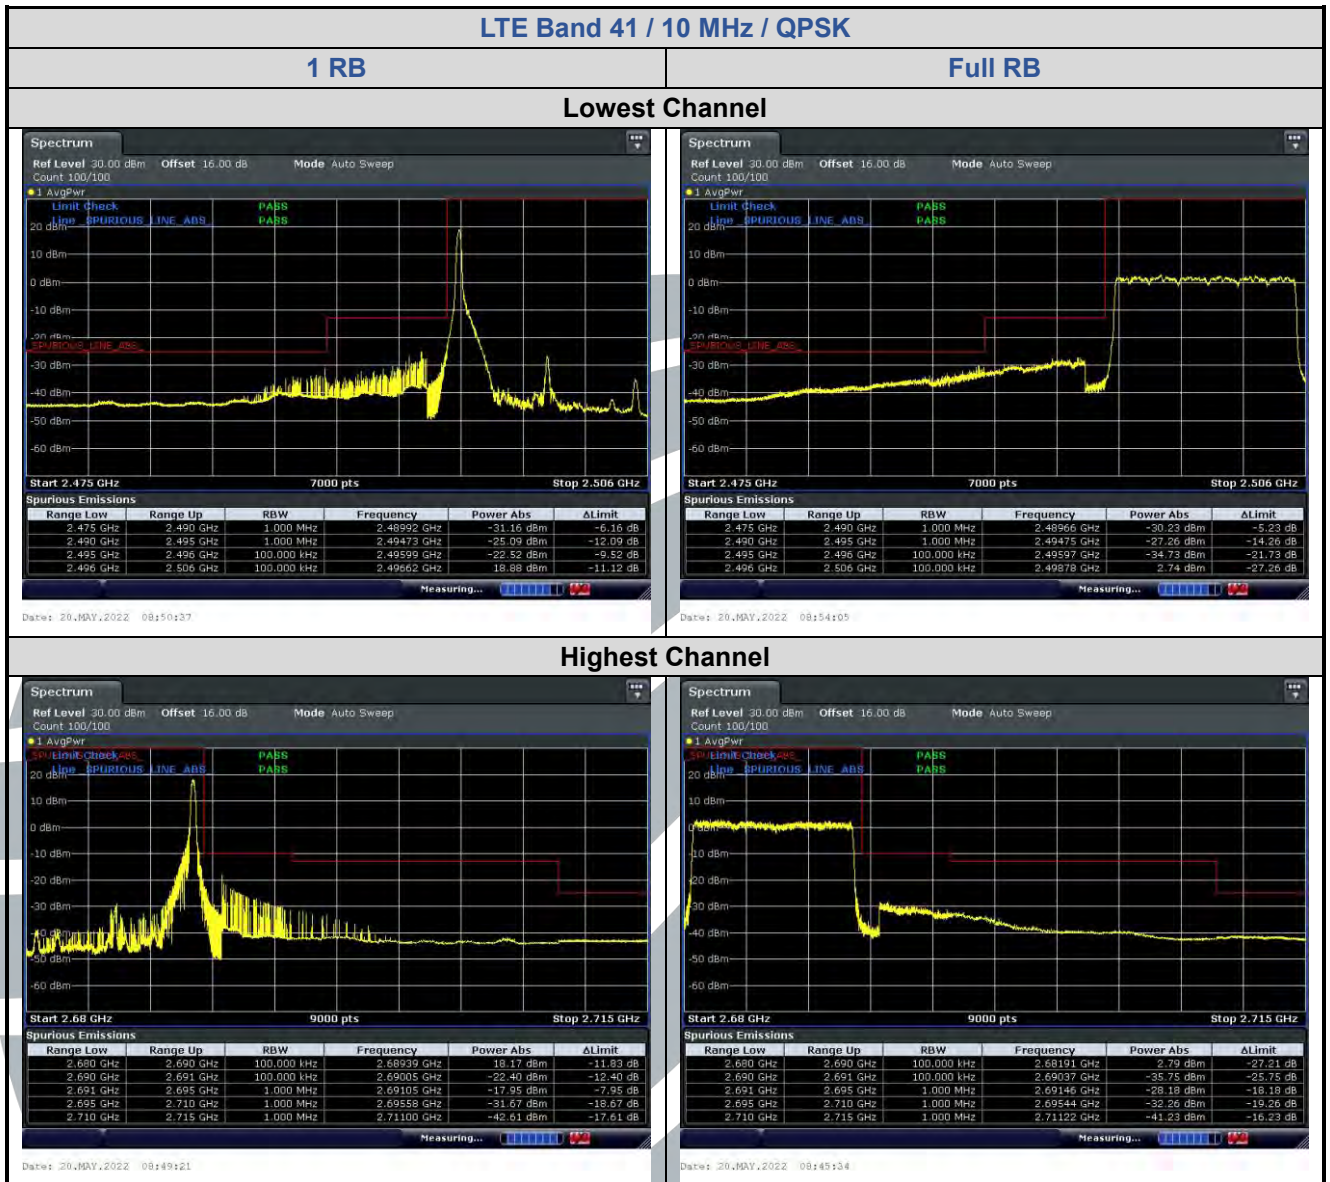

Date: 19.MAY.2022 11:29:23

Highest Channel

Date: 19.MAY.2022 11:30:19

Date: 19.MAY.2022 11:30:23

5.6.12 LTE Band 41

LTE Band 41 / 10 MHz / 16QAM

1 RB

Full RB

Lowest Channel

Date: 20.MAY.2022 08:53:16

Date: 20.MAY.2022 08:53:20

Highest Channel

Date: 20.MAY.2022 08:48:43

Date: 20.MAY.2022 08:46:41