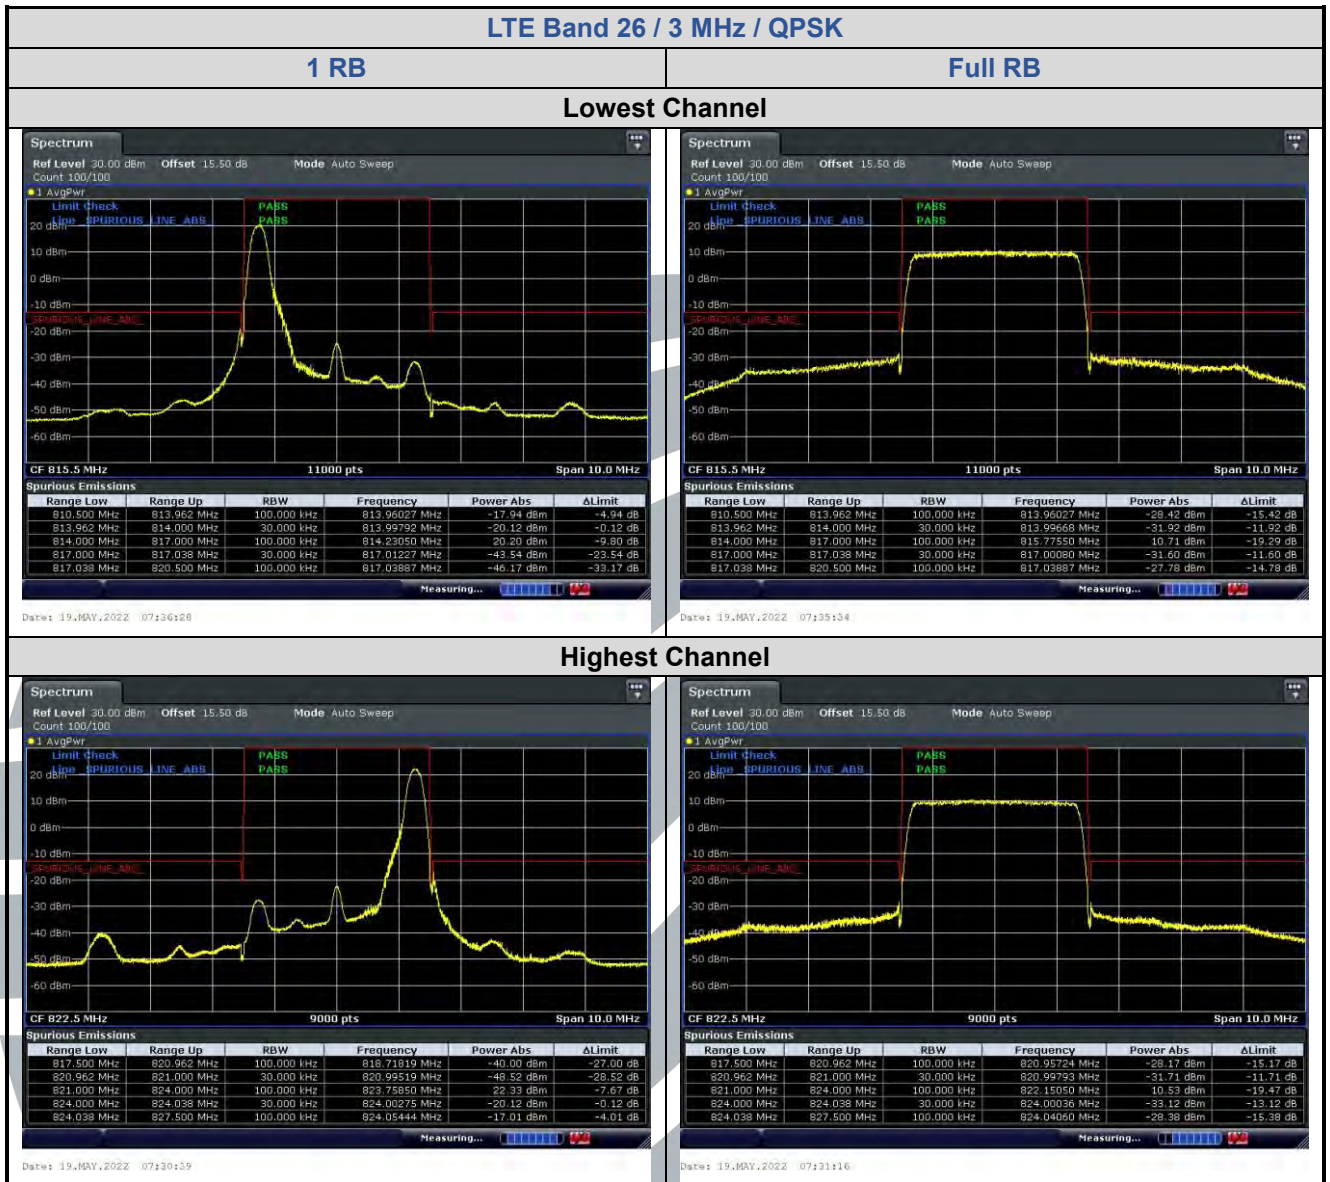

5.6.10 LTE Band 26 (Part 90S)

LTE Band 26 / 1.4 MHz / 16QAM

1 RB

Full RB

Lowest Channel

Date: 19.MAY.2022 07:24:33

Date: 19.MAY.2022 07:23:28

Highest Channel

Date: 19.MAY.2022 07:27:24

Date: 19.MAY.2022 08:17:15

5.6.11 LTE Band 30

LTE Band 30 / 10 MHz / 64QAM

1 RB

Full RB

Lowest Channel

Date: 19.MAY.2022 11:29:12

Date: 19.MAY.2022 11:29:23

Highest Channel

Date: 19.MAY.2022 11:30:19

Date: 19.MAY.2022 11:30:23

5.6.12 LTE Band 41

LTE Band 41 / 10 MHz / 16QAM

1 RB

Full RB

Lowest Channel

Date: 20.MAY.2022 08:53:16

Date: 20.MAY.2022 08:53:20

Highest Channel

Date: 20.MAY.2022 08:48:43

Date: 20.MAY.2022 08:46:41