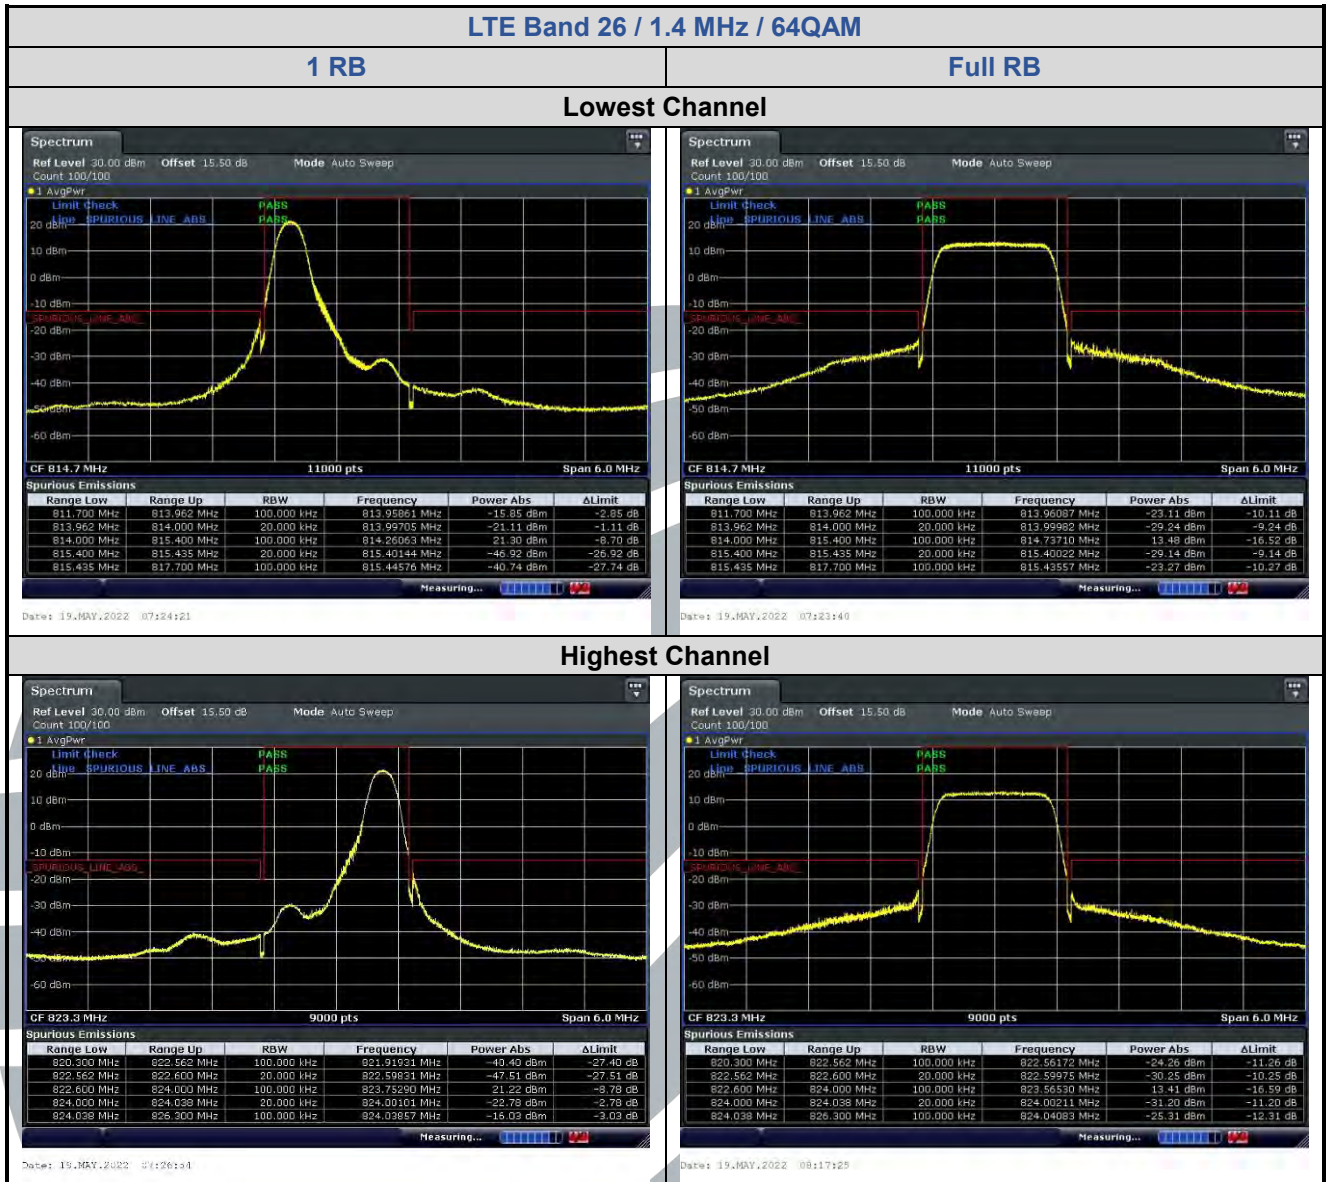

Date: 19.MAY.2022 07:27:24

Date: 19.MAY.2022 08:17:15

5.6.11 LTE Band 30

LTE Band 30 / 10 MHz / 64QAM

1 RB

Full RB

Lowest Channel

Date: 19.MAY.2022 11:29:12

Date: 19.MAY.2022 11:29:23

Highest Channel

Date: 19.MAY.2022 11:30:19

Date: 19.MAY.2022 11:30:23

5.6.12 LTE Band 41

LTE Band 41 / 10 MHz / 16QAM

1 RB

Full RB

Lowest Channel

Date: 20.MAY.2022 08:53:16

Date: 20.MAY.2022 08:53:20

Highest Channel

Date: 20.MAY.2022 08:48:43

Date: 20.MAY.2022 08:46:41