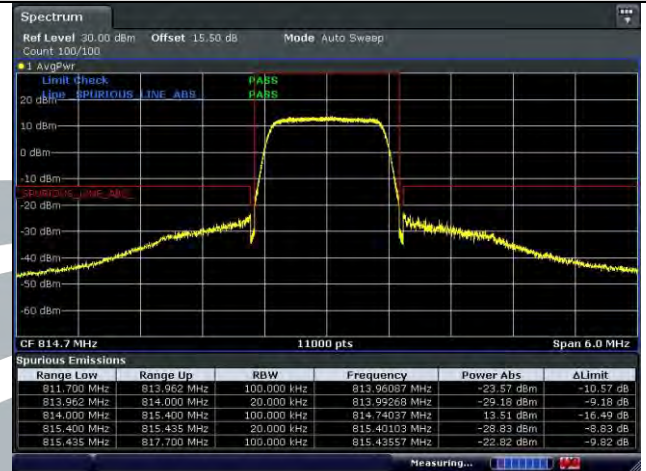

5.6.10 LTE Band 26 (Part 90S)

LTE Band 26 / 1.4 MHz / 16QAM

1 RB

Full RB

Lowest Channel

Date: 19.MAY.2022 07:24:33

Date: 19.MAY.2022 07:23:28

Highest Channel

Date: 19.MAY.2022 07:27:24

Date: 19.MAY.2022 08:17:15

5.6.11 LTE Band 30

LTE Band 30 / 10 MHz / 64QAM

1 RB

Full RB

Lowest Channel

Date: 19.MAY.2022 11:29:12