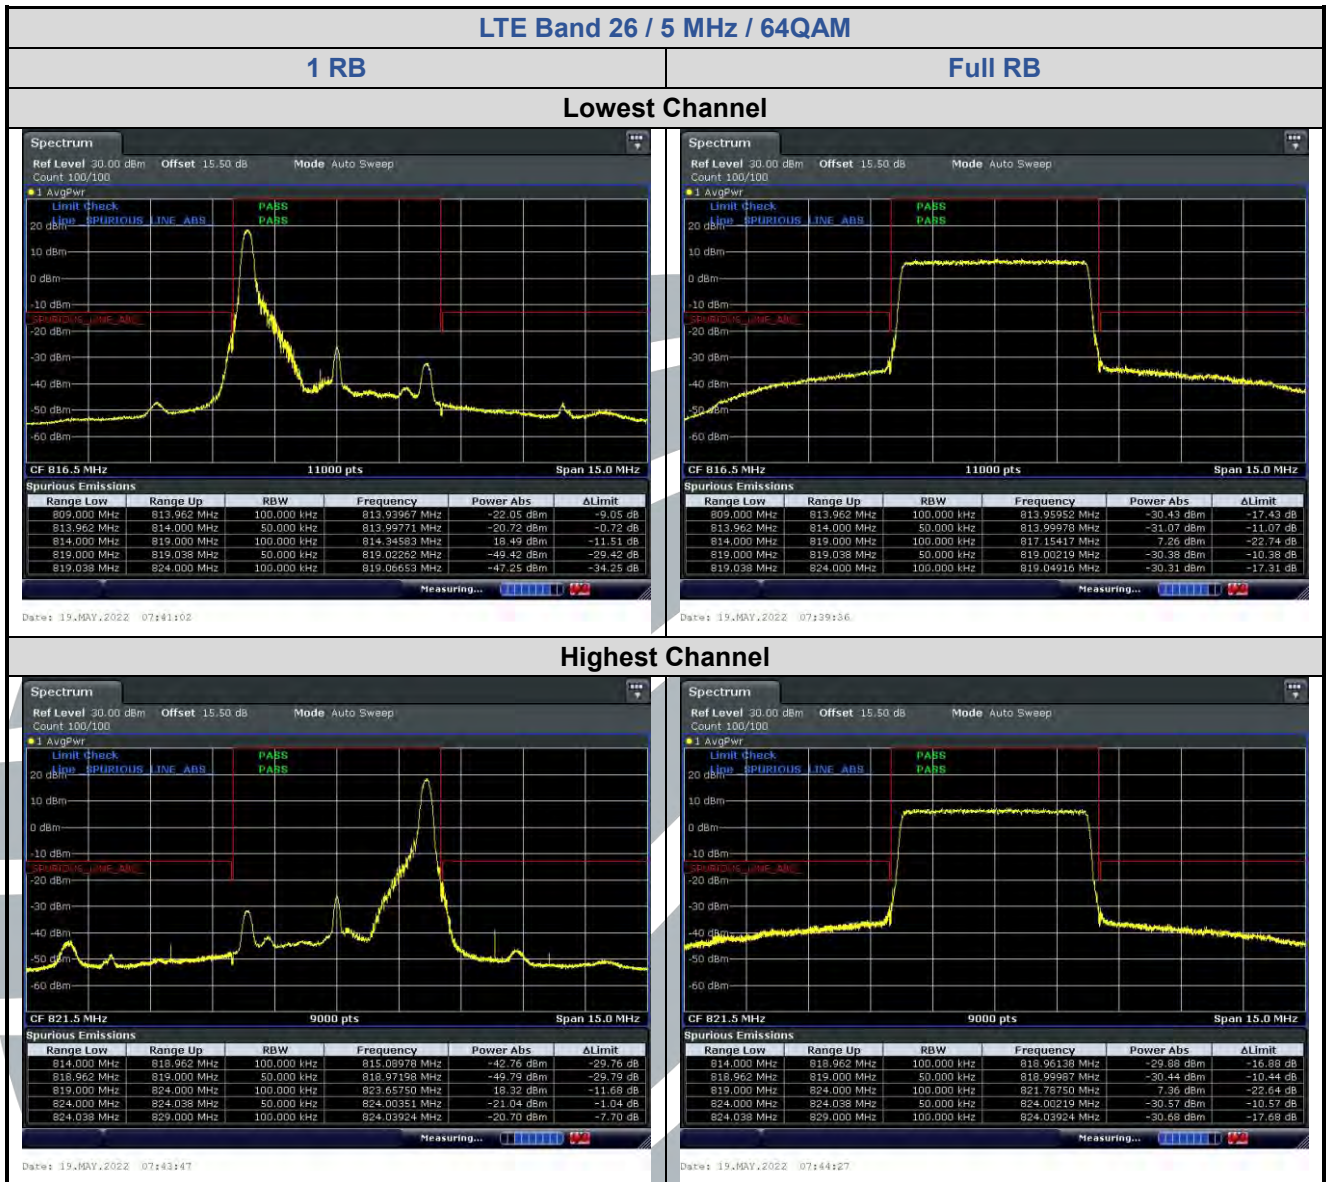

Date: 19.MAY.2022 07:27:24

Date: 19.MAY.2022 08:17:15

5.6.11 LTE Band 30

LTE Band 30 / 10 MHz / 64QAM

1 RB

Full RB

Lowest Channel

Date: 19.MAY.2022 11:29:12

Date: 19.MAY.2022 11:29:23

Highest Channel

Date: 19.MAY.2022 11:30:19

Date: 19.MAY.2022 11:30:23

5.6.12 LTE Band 41

LTE Band 41 / 10 MHz / 16QAM

1 RB

Full RB

Lowest Channel

Date: 20.MAY.2022 08:53:16

Date: 20.MAY.2022 08:53:20

Highest Channel

Date: 20.MAY.2022 08:48:43

Date: 20.MAY.2022 08:46:41