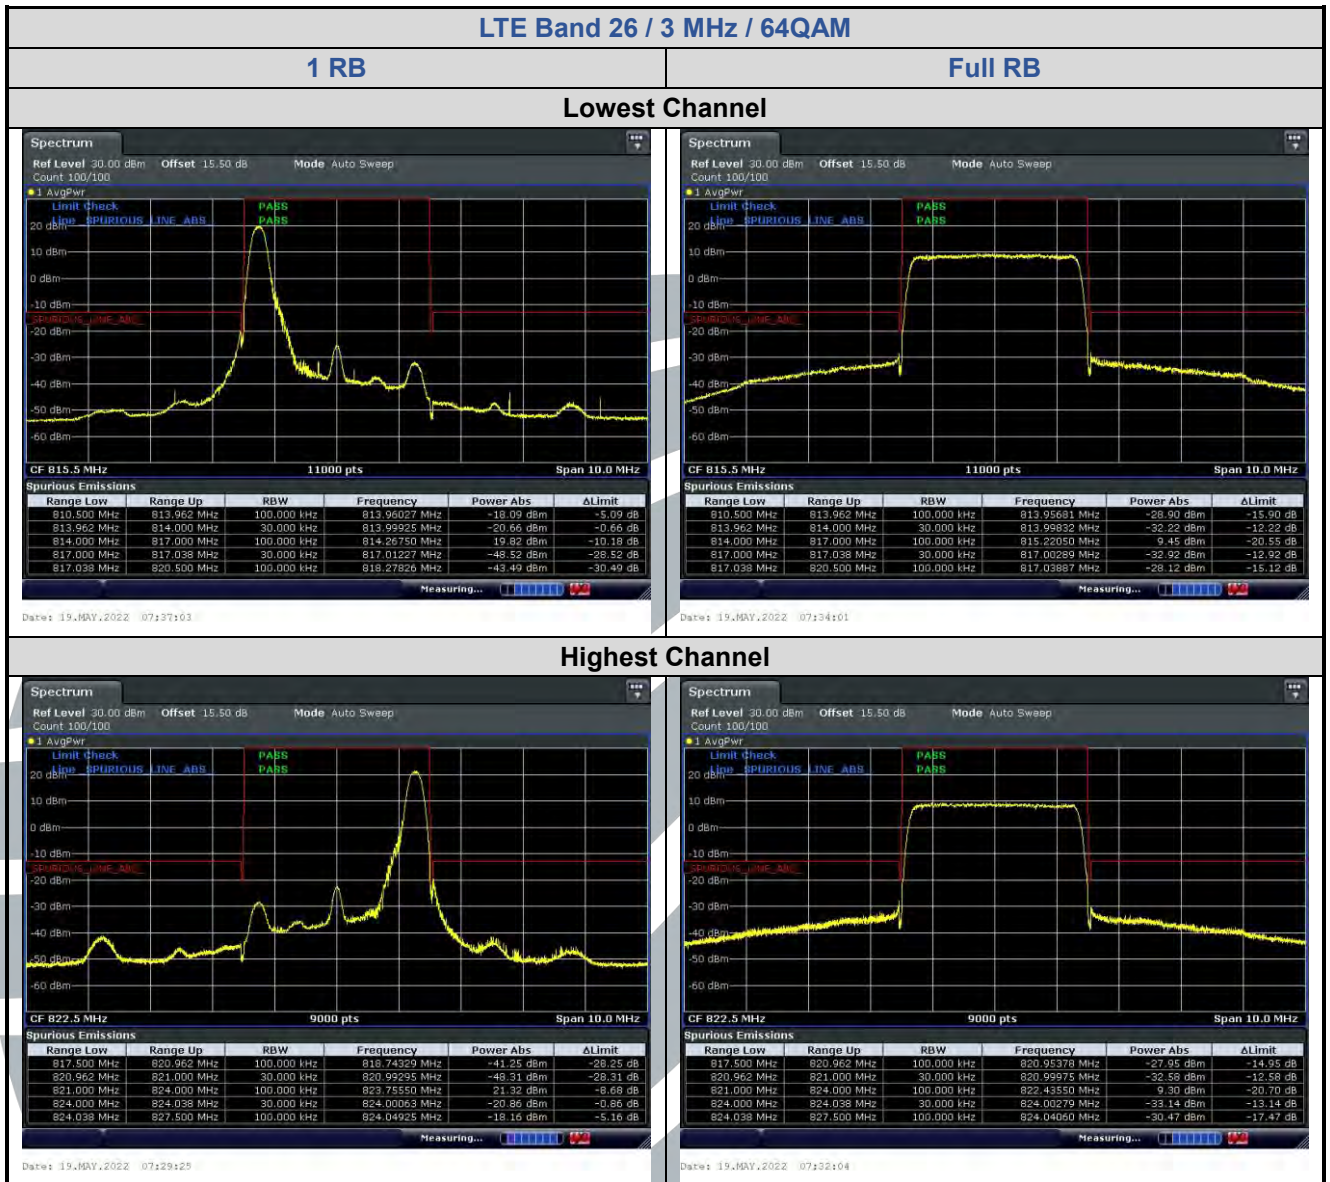

5.6.10 LTE Band 26 (Part 90S)

LTE Band 26 / 1.4 MHz / 16QAM

1 RB

Full RB

Lowest Channel

Date: 19.MAY.2022 07:24:33

Date: 19.MAY.2022 07:23:28

Highest Channel

Date: 19.MAY.2022 07:27:24

Date: 19.MAY.2022 08:17:15

5.6.11 LTE Band 30

LTE Band 30 / 10 MHz / 64QAM

1 RB

Full RB

Lowest Channel

Date: 19.MAY.2022 11:29:12

Date: 19.MAY.2022 11:29:23

Highest Channel

Date: 19.MAY.2022 11:30:19

Date: 19.MAY.2022 11:30:23

5.6.12 LTE Band 41

LTE Band 41 / 10 MHz / 16QAM

1 RB

Full RB

Lowest Channel

Date: 20.MAY.2022 08:53:16

Date: 20.MAY.2022 08:53:20

Highest Channel

Date: 20.MAY.2022 08:48:43

Date: 20.MAY.2022 08:46:41