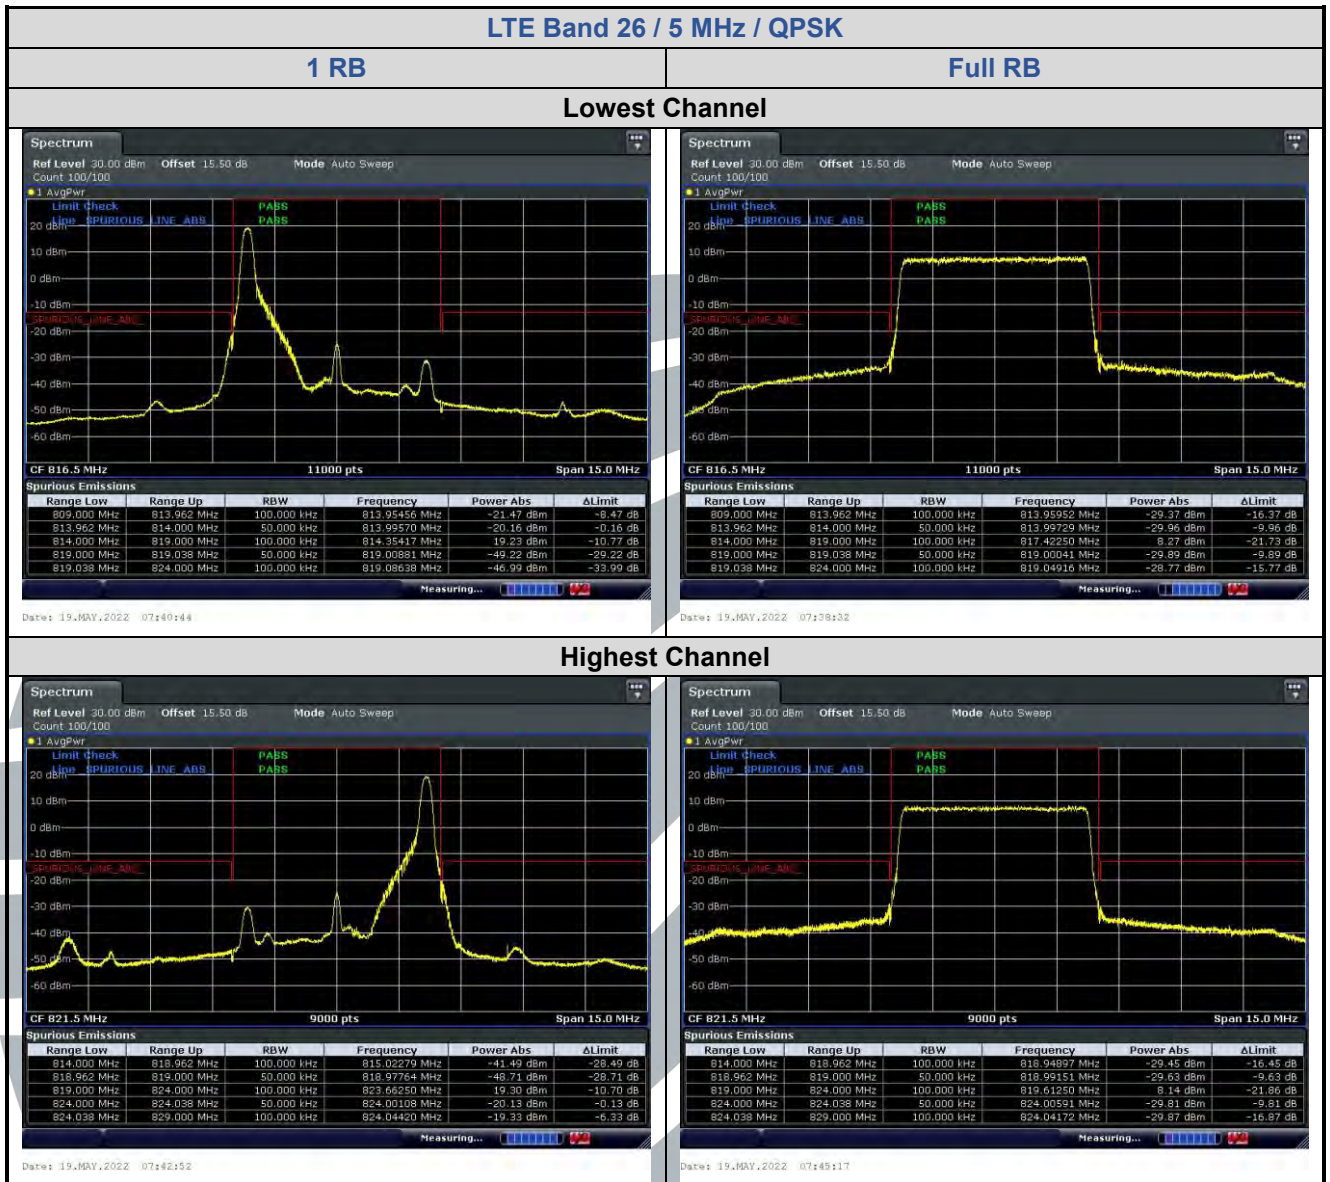

5.6.10 LTE Band 26 (Part 90S)

LTE Band 26 / 1.4 MHz / 16QAM

1 RB

Full RB

Lowest Channel

Date: 19.MAY.2022 07:24:33

Date: 19.MAY.2022 07:23:28

Highest Channel

Date: 19.MAY.2022 07:27:24

Date: 19.MAY.2022 08:17:15

5.6.11 LTE Band 30

LTE Band 30 / 10 MHz / 64QAM

1 RB

Full RB

Lowest Channel

Date: 19.MAY.2022 11:29:12

Date: 19.MAY.2022 11:29:23

Highest Channel

Date: 19.MAY.2022 11:30:19

Date: 19.MAY.2022 11:30:23

5.6.12 LTE Band 41

LTE Band 41 / 10 MHz / 16QAM

1 RB

Full RB

Lowest Channel

Date: 20.MAY.2022 08:53:16

Date: 20.MAY.2022 08:53:20

Highest Channel

Date: 20.MAY.2022 08:48:43

Date: 20.MAY.2022 08:46:41