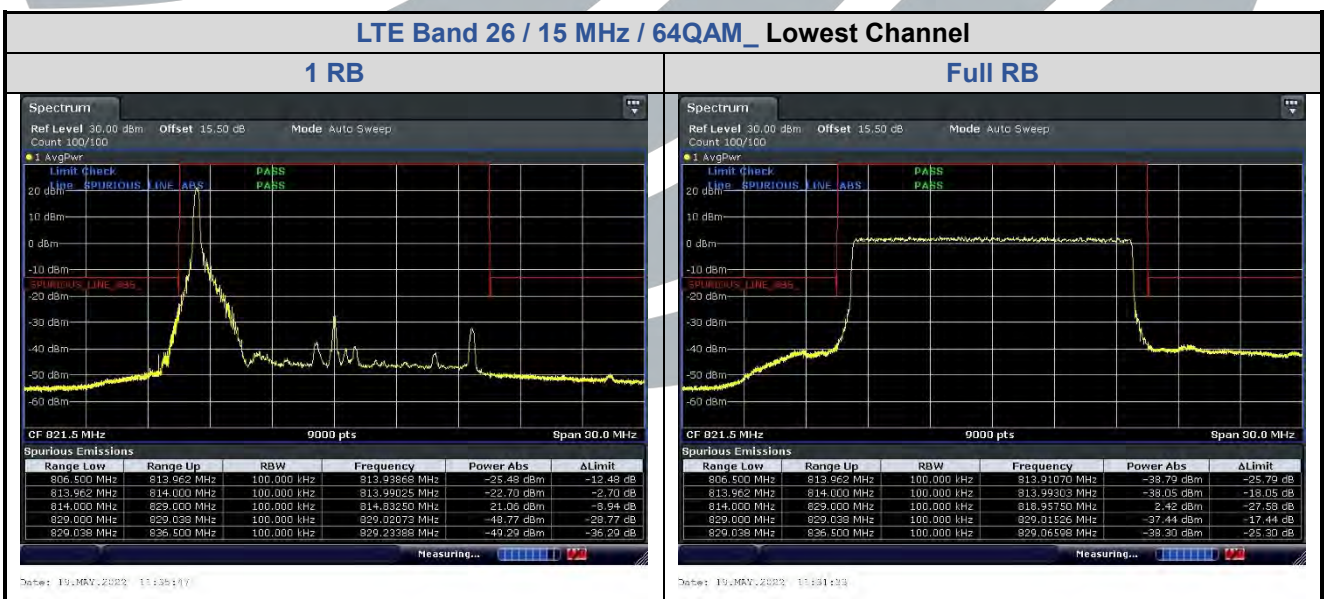

Date: 19.MAY.2022 07:27:24

Date: 19.MAY.2022 08:17:15

5.6.11 LTE Band 30

LTE Band 30 / 10 MHz / 64QAM

1 RB

Full RB

Lowest Channel

Date: 19.MAY.2022 11:29:12

Date: 19.MAY.2022 11:29:23

Highest Channel

Date: 19.MAY.2022 11:30:19

Date: 19.MAY.2022 11:30:23

5.6.12 LTE Band 41

LTE Band 41 / 10 MHz / 16QAM

1 RB

Full RB

Lowest Channel

Date: 20.MAY.2022 08:53:16

Date: 20.MAY.2022 08:53:20

Highest Channel

Date: 20.MAY.2022 08:48:43

Date: 20.MAY.2022 08:46:41