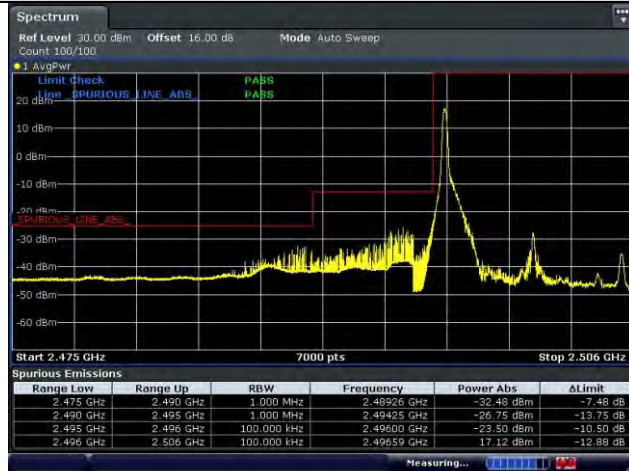

LTE Band 41 / 10 MHz / 16QAM

1 RB

Full RB

Lowest Channel

Date: 20.MAY.2022 08:53:16