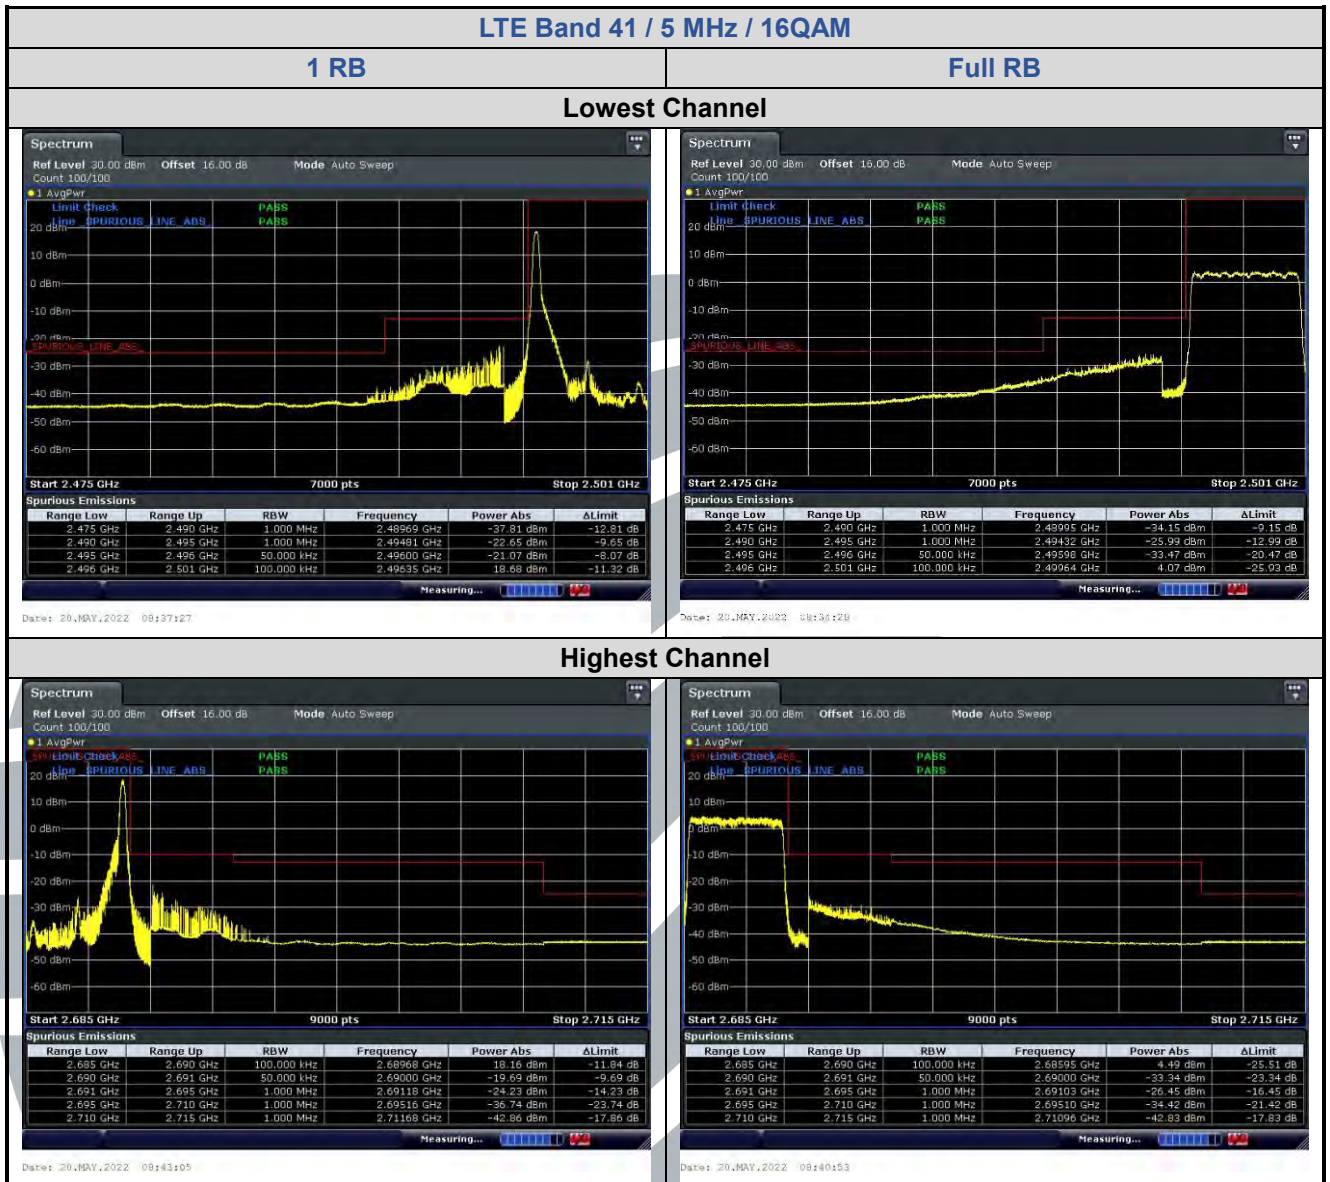

Date: 19.MAY.2022 11:29:23

Highest Channel

Date: 19.MAY.2022 11:30:19

Date: 19.MAY.2022 11:30:23

5.6.12 LTE Band 41

LTE Band 41 / 10 MHz / 16QAM

1 RB

Full RB

Lowest Channel

Date: 20.MAY.2022 08:53:16

Date: 20.MAY.2022 08:53:20

Highest Channel

Date: 20.MAY.2022 08:48:43

Date: 20.MAY.2022 08:46:41