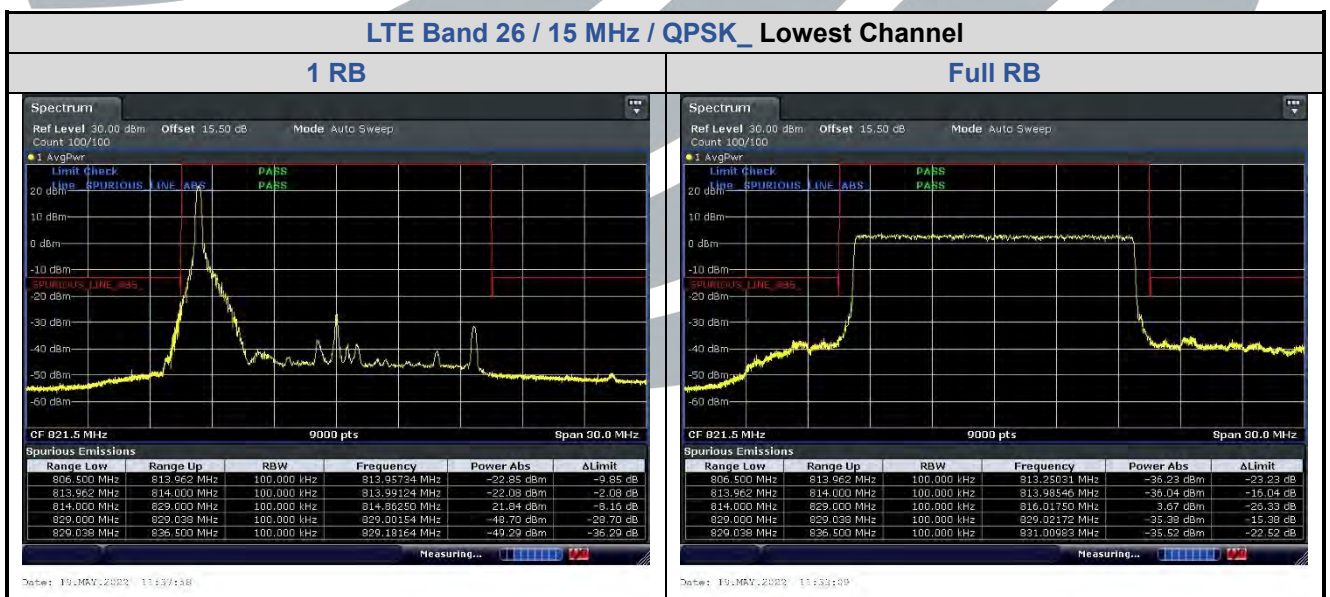

5.6.10 LTE Band 26 (Part 90S)

LTE Band 26 / 1.4 MHz / 16QAM

1 RB

Full RB

Lowest Channel

Date: 19.MAY.2022 07:24:33

Date: 19.MAY.2022 07:23:28

Highest Channel

Date: 19.MAY.2022 07:27:24

Date: 19.MAY.2022 08:17:15

5.6.11 LTE Band 30

LTE Band 30 / 10 MHz / 64QAM

1 RB

Full RB

Lowest Channel

Date: 19.MAY.2022 11:29:12

Date: 19.MAY.2022 11:29:23

Highest Channel

Date: 19.MAY.2022 11:30:19

Date: 19.MAY.2022 11:30:23

5.6.12 LTE Band 41

LTE Band 41 / 10 MHz / 16QAM

1 RB

Full RB