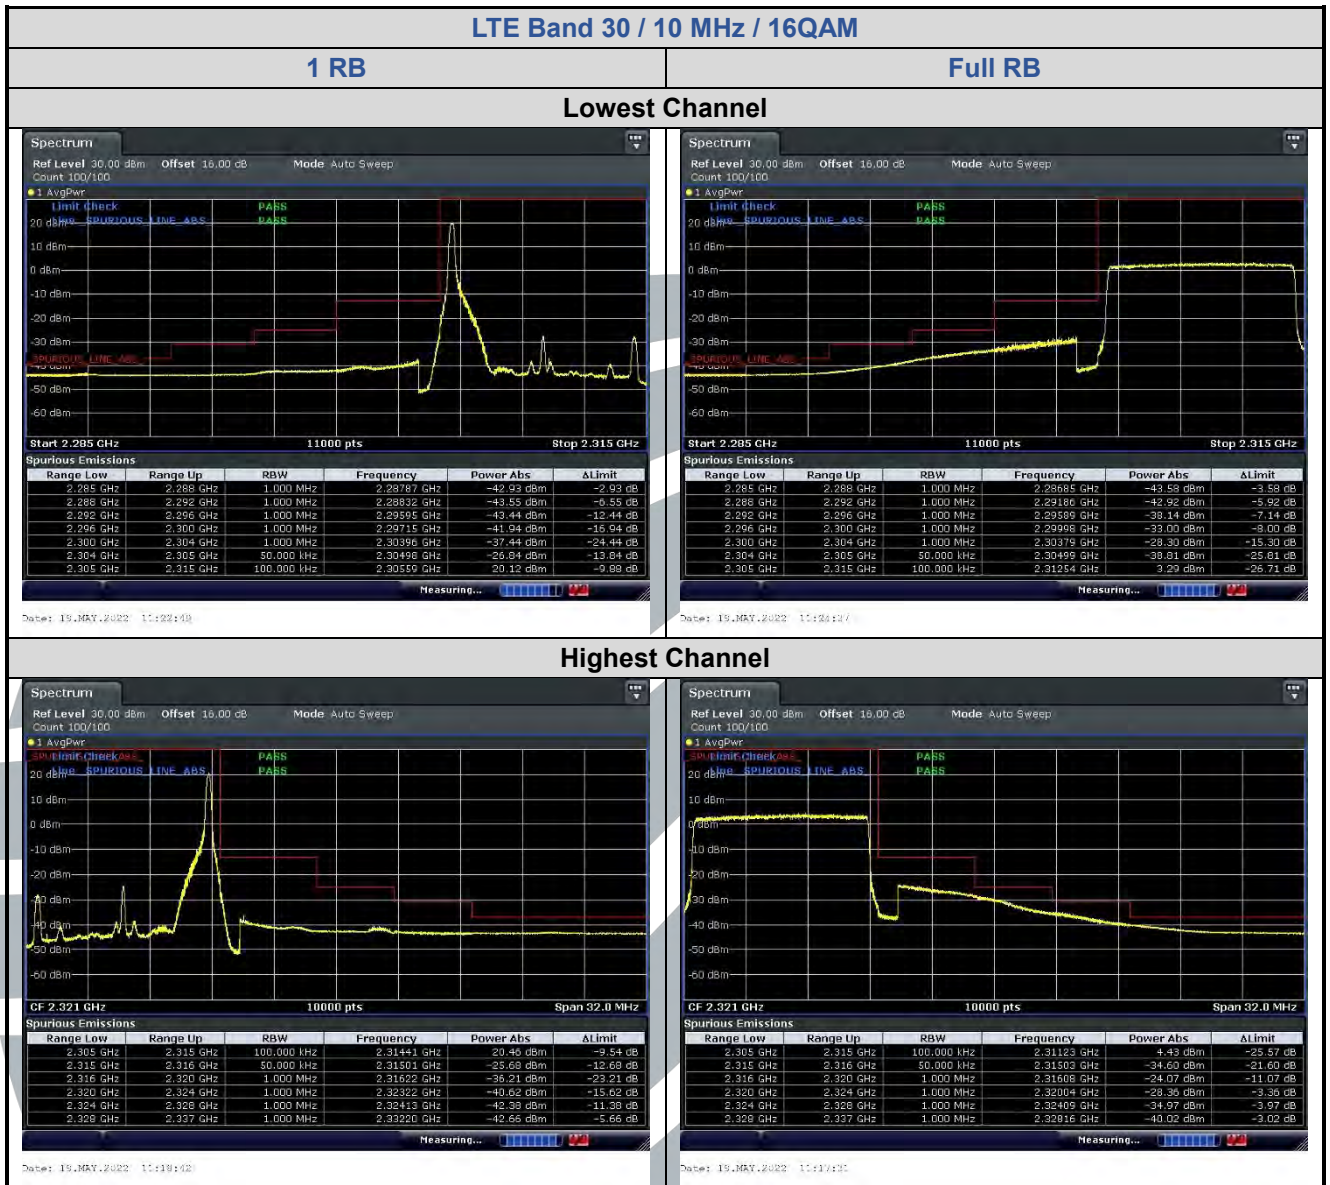

5.6.10 LTE Band 26 (Part 90S)

LTE Band 26 / 1.4 MHz / 16QAM

1 RB

Full RB

Lowest Channel

Date: 19.MAY.2022 07:24:33

Date: 19.MAY.2022 07:23:28

Highest Channel

Date: 19.MAY.2022 07:27:24

Date: 19.MAY.2022 08:17:15

5.6.11 LTE Band 30

LTE Band 30 / 10 MHz / 64QAM

1 RB

Full RB

Lowest Channel

Date: 19.MAY.2022 11:29:12

Date: 19.MAY.2022 11:29:23

Highest Channel

Date: 19.MAY.2022 11:30:19

Date: 19.MAY.2022 11:30:23

5.6.12 LTE Band 41

LTE Band 41 / 10 MHz / 16QAM

1 RB

Full RB

Lowest Channel

Date: 20.MAY.2022 08:53:16

Date: 20.MAY.2022 08:53:20

Highest Channel

Date: 20.MAY.2022 08:48:43

Date: 20.MAY.2022 08:46:41