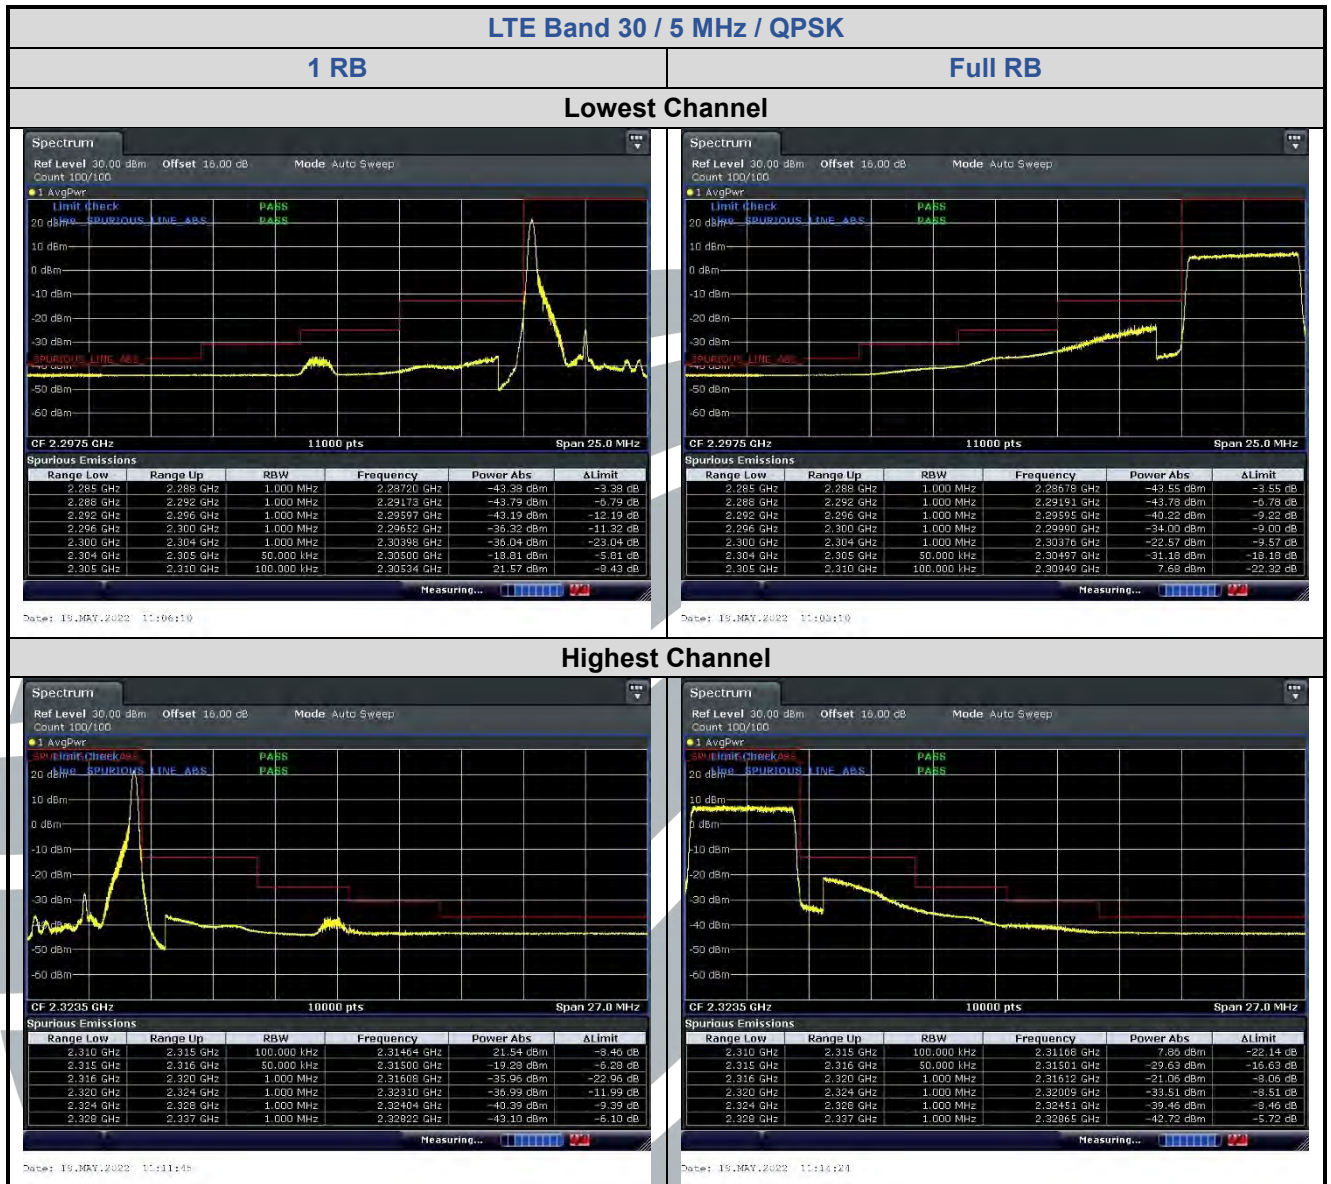

5.6.10 LTE Band 26 (Part 90S)

LTE Band 26 / 1.4 MHz / 16QAM

1 RB

Full RB

Lowest Channel

Date: 19.MAY.2022 07:24:33

Date: 19.MAY.2022 07:23:28

Highest Channel

Date: 19.MAY.2022 07:27:24

Date: 19.MAY.2022 08:17:15

5.6.11 LTE Band 30

LTE Band 30 / 10 MHz / 64QAM

1 RB

Full RB

Lowest Channel

Date: 19.MAY.2022 11:29:12

Date: 19.MAY.2022 11:29:23

Highest Channel

Date: 19.MAY.2022 11:30:19

Date: 19.MAY.2022 11:30:23

5.6.12 LTE Band 41

LTE Band 41 / 10 MHz / 16QAM

1 RB

Full RB

Lowest Channel

Date: 20.MAY.2022 08:53:16

Date: 20.MAY.2022 08:53:20

Highest Channel

Date: 20.MAY.2022 08:48:43

Date: 20.MAY.2022 08:46:41