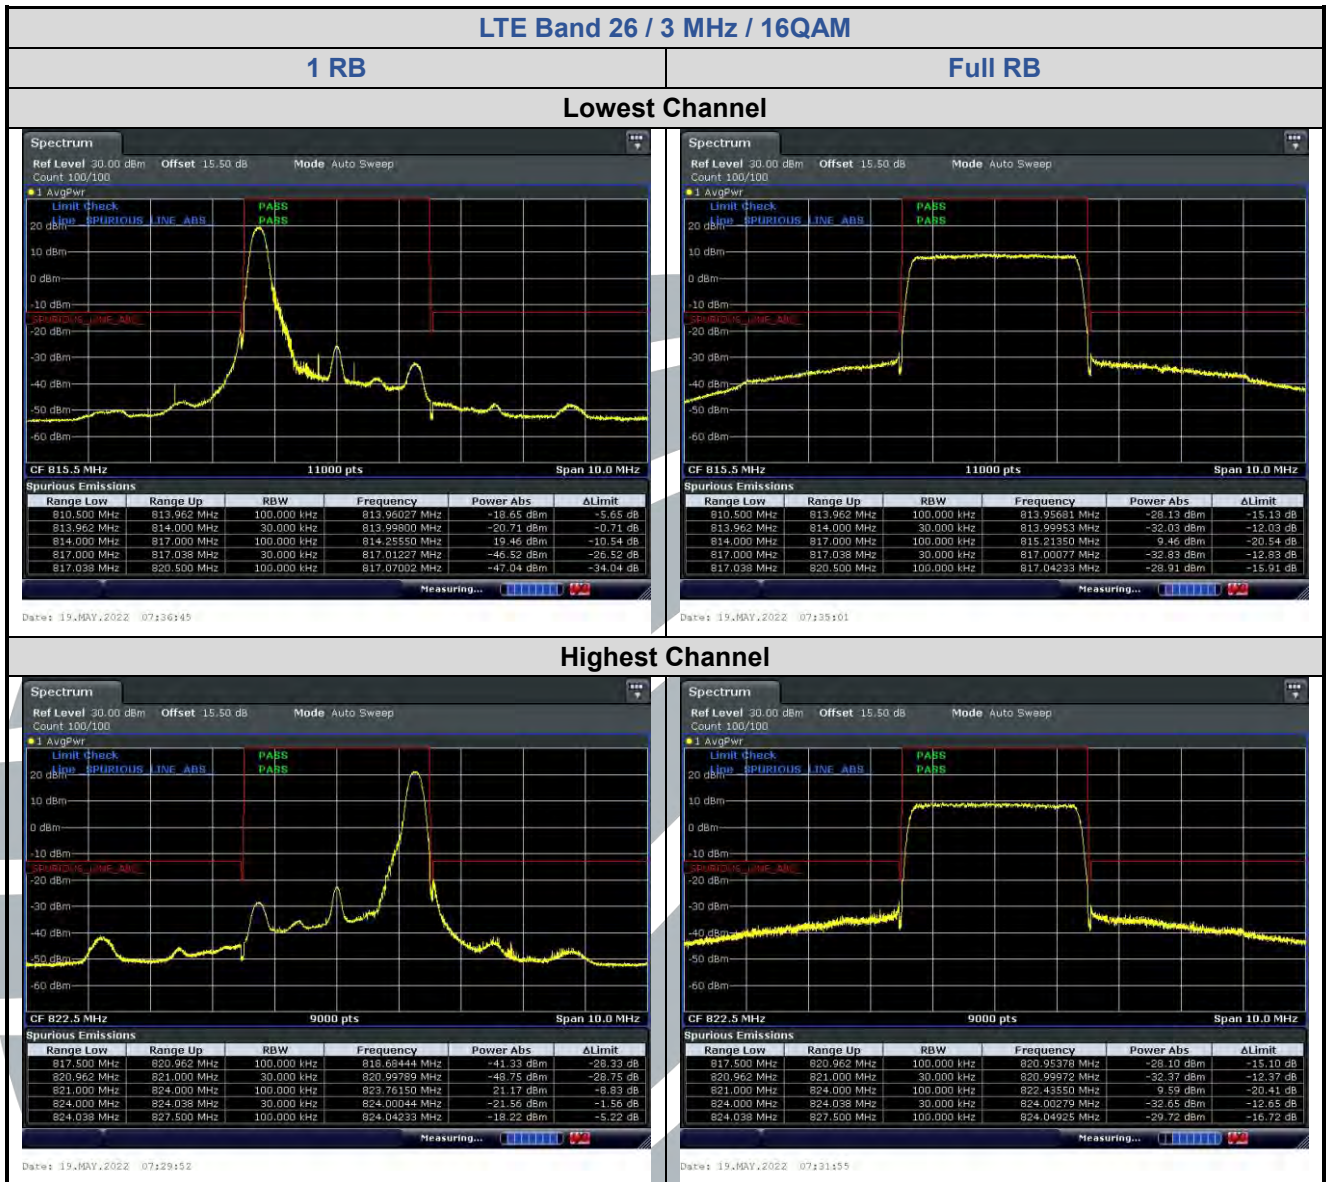

5.6.10 LTE Band 26 (Part 90S)

LTE Band 26 / 1.4 MHz / 16QAM

1 RB

Full RB

Lowest Channel

Date: 19.MAY.2022 07:24:33

Date: 19.MAY.2022 07:23:28

Highest Channel

Date: 19.MAY.2022 07:27:24

Date: 19.MAY.2022 08:17:15

5.6.11 LTE Band 30

LTE Band 30 / 10 MHz / 64QAM

1 RB

Full RB

Lowest Channel

Date: 19.MAY.2022 11:29:12

Date: 19.MAY.2022 11:29:23

Highest Channel

Date: 19.MAY.2022 11:30:19

Date: 19.MAY.2022 11:30:23

5.6.12 LTE Band 41

LTE Band 41 / 10 MHz / 16QAM

1 RB

Full RB

Lowest Channel

Date: 20.MAY.2022 08:53:16

Date: 20.MAY.2022 08:53:20

Highest Channel

Date: 20.MAY.2022 08:48:43

Date: 20.MAY.2022 08:46:41