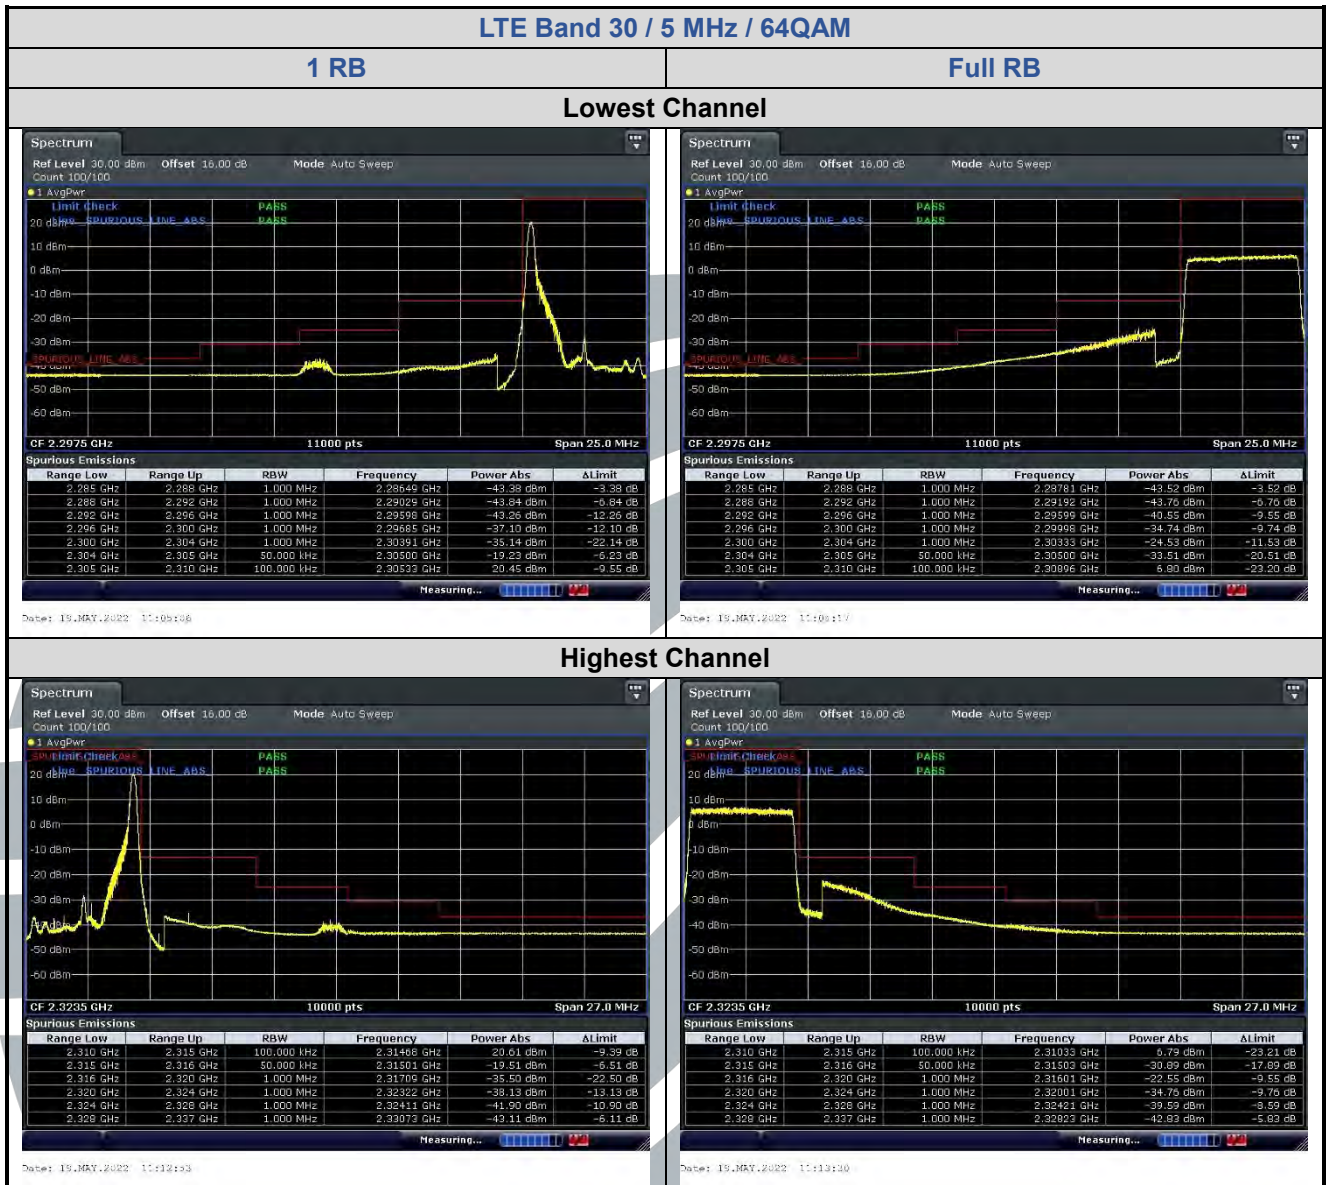

5.6.10 LTE Band 26 (Part 90S)

LTE Band 26 / 1.4 MHz / 16QAM

1 RB

Full RB

Lowest Channel

Date: 19.MAY.2022 07:24:33

Date: 19.MAY.2022 07:23:28

Highest Channel

Date: 19.MAY.2022 07:27:24

Date: 19.MAY.2022 08:17:15

5.6.11 LTE Band 30

LTE Band 30 / 10 MHz / 64QAM

1 RB

Full RB

Lowest Channel

Date: 19.MAY.2022 11:29:12

Date: 19.MAY.2022 11:29:23

Highest Channel

Date: 19.MAY.2022 11:30:19

Date: 19.MAY.2022 11:30:23

5.6.12 LTE Band 41

LTE Band 41 / 10 MHz / 16QAM

1 RB

Full RB

Lowest Channel

Date: 20.MAY.2022 08:53:16

Date: 20.MAY.2022 08:53:20

Highest Channel

Date: 20.MAY.2022 08:48:43

Date: 20.MAY.2022 08:46:41