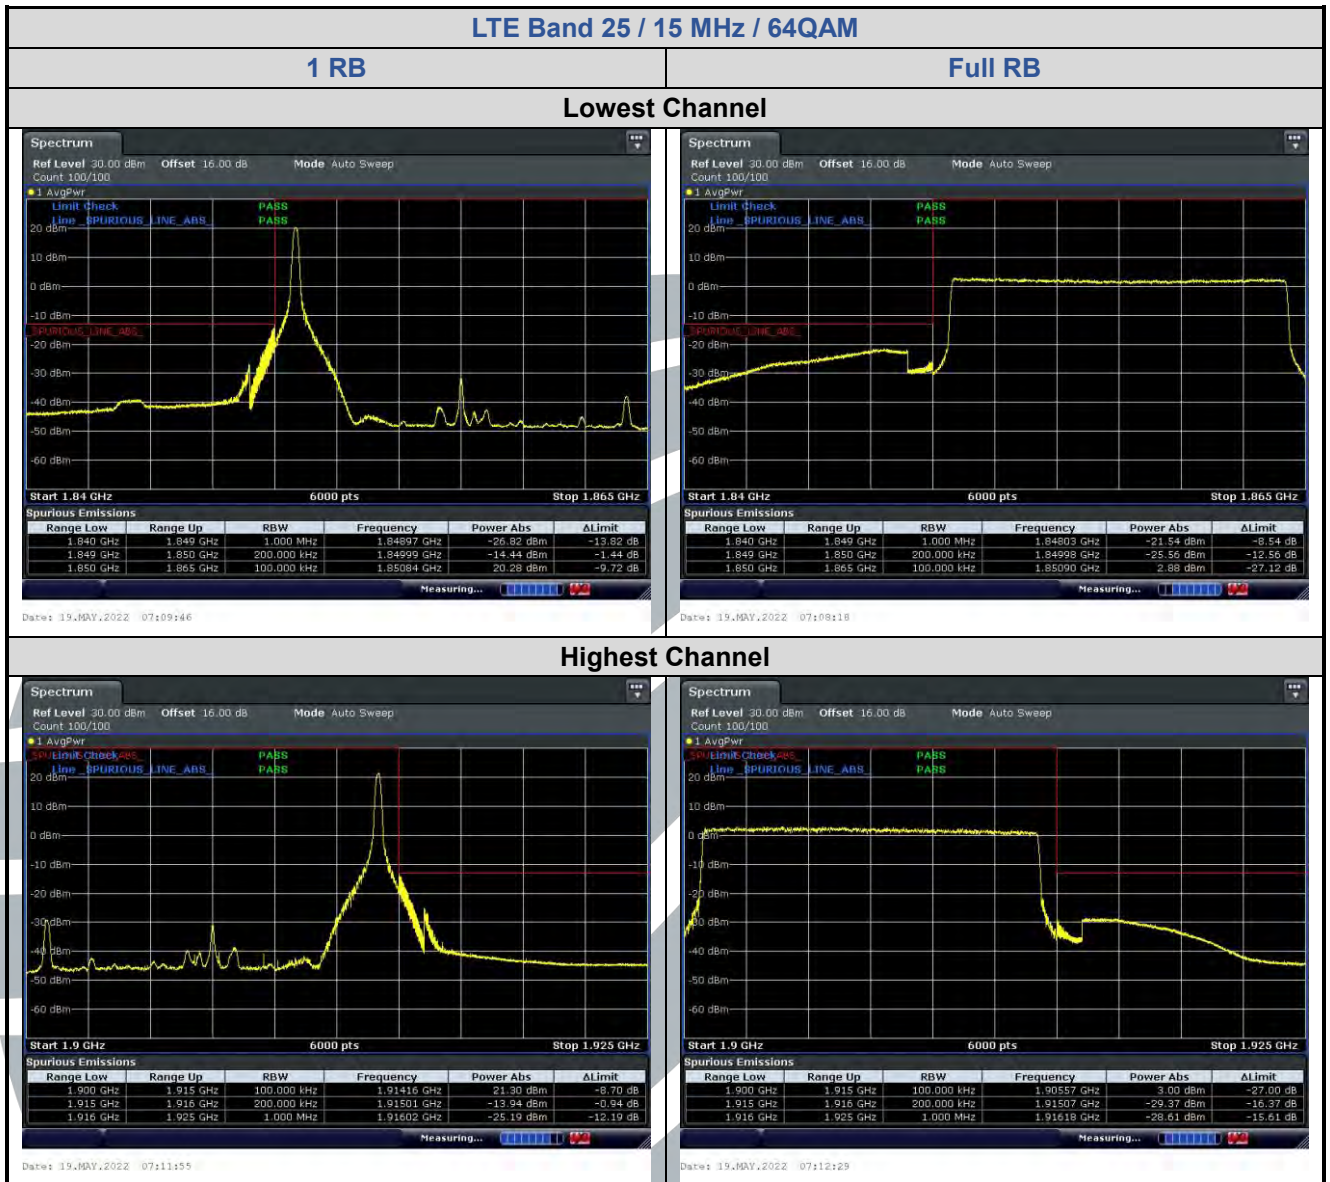

5.6.6 LTE Band 13

LTE Band 13 / 10 MHz / 64QAM

5.6.7 LTE Band 17

5.6.8 LTE Band 25

5.6.9 LTE Band 26