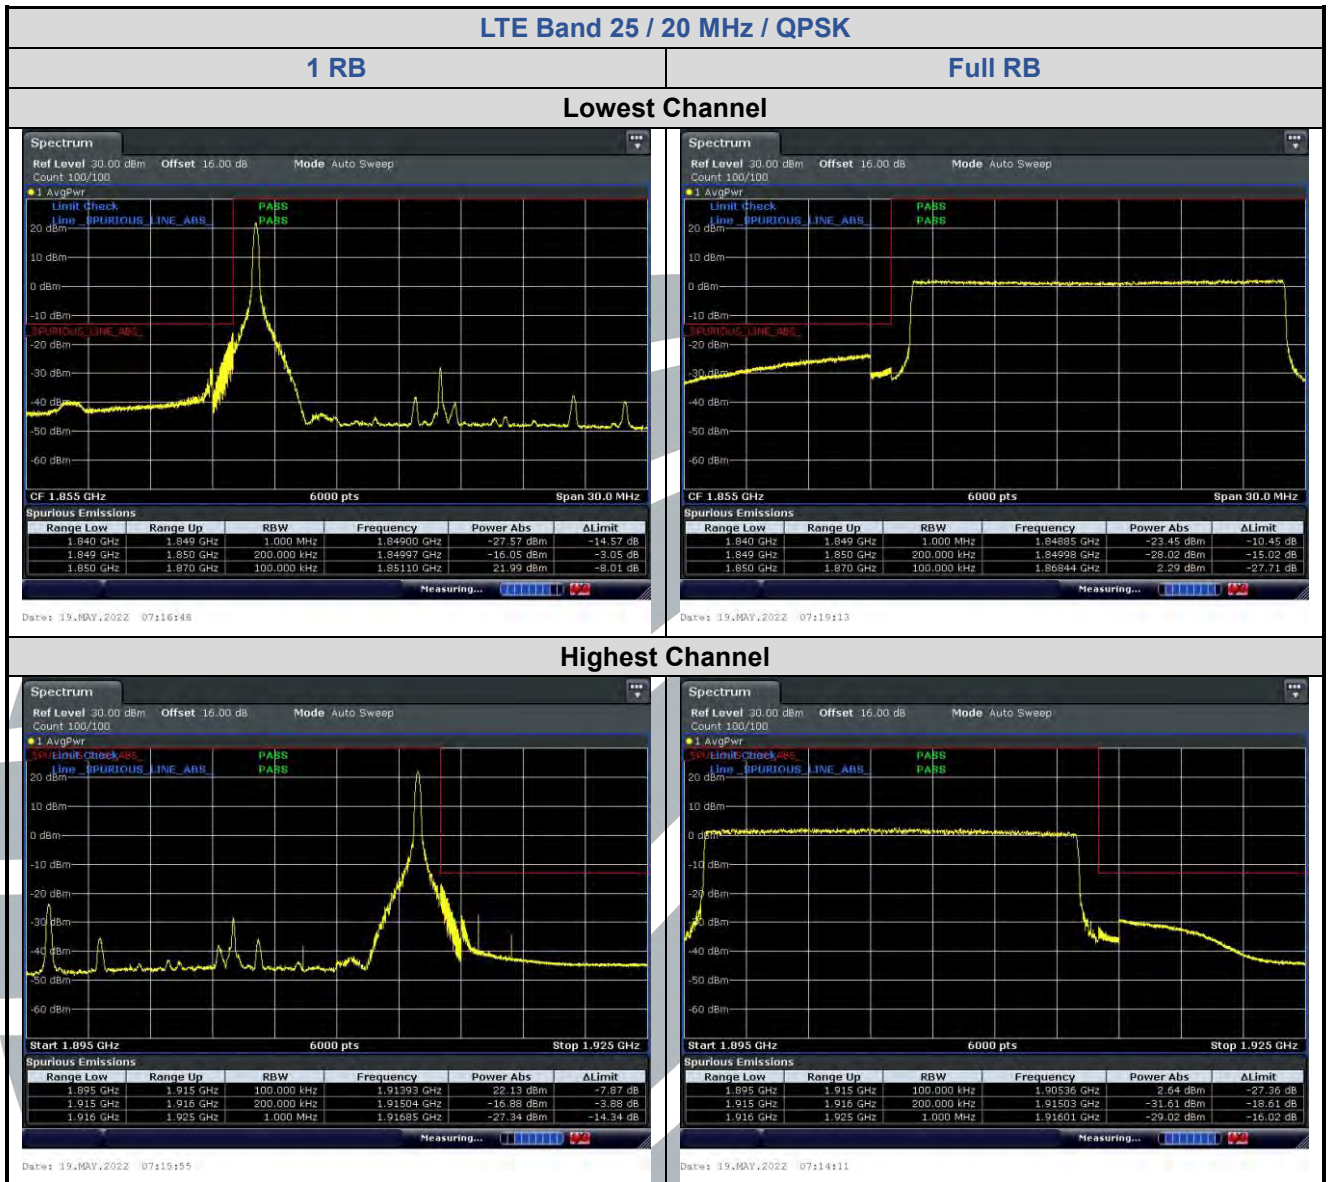

5.6.6 LTE Band 13

LTE Band 13 / 10 MHz / 64QAM

5.6.7 LTE Band 17

5.6.8 LTE Band 25

5.6.9 LTE Band 26