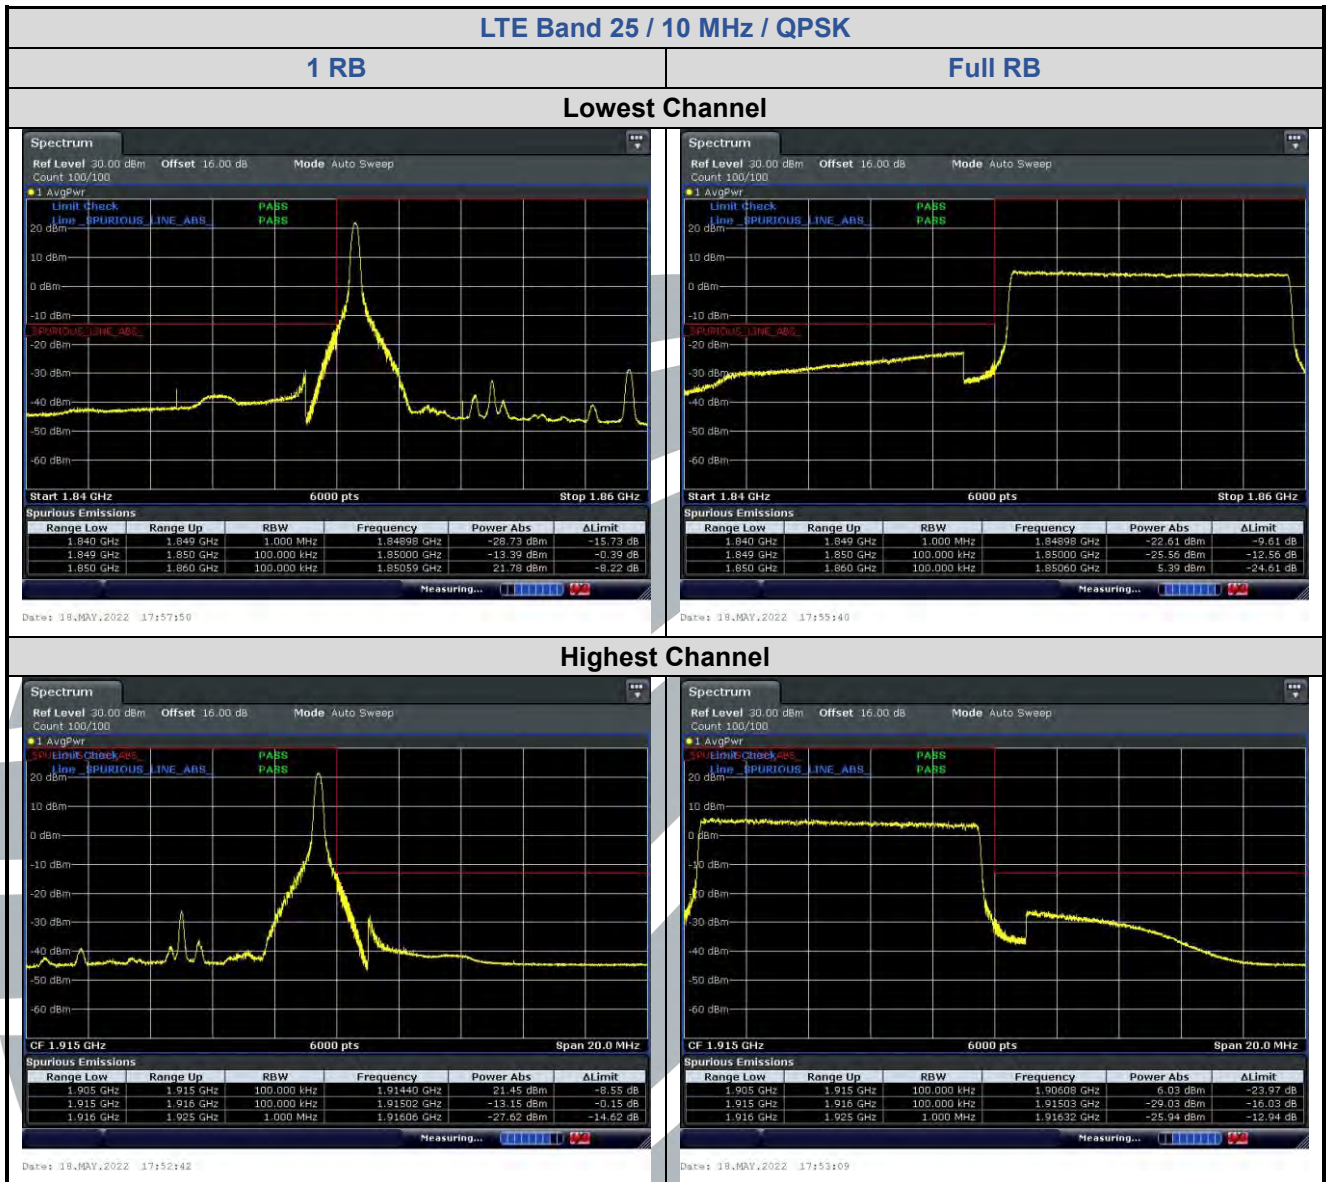

5.6.6 LTE Band 13

LTE Band 13 / 10 MHz / 64QAM

5.6.7 LTE Band 17

5.6.8 LTE Band 25

5.6.9 LTE Band 26