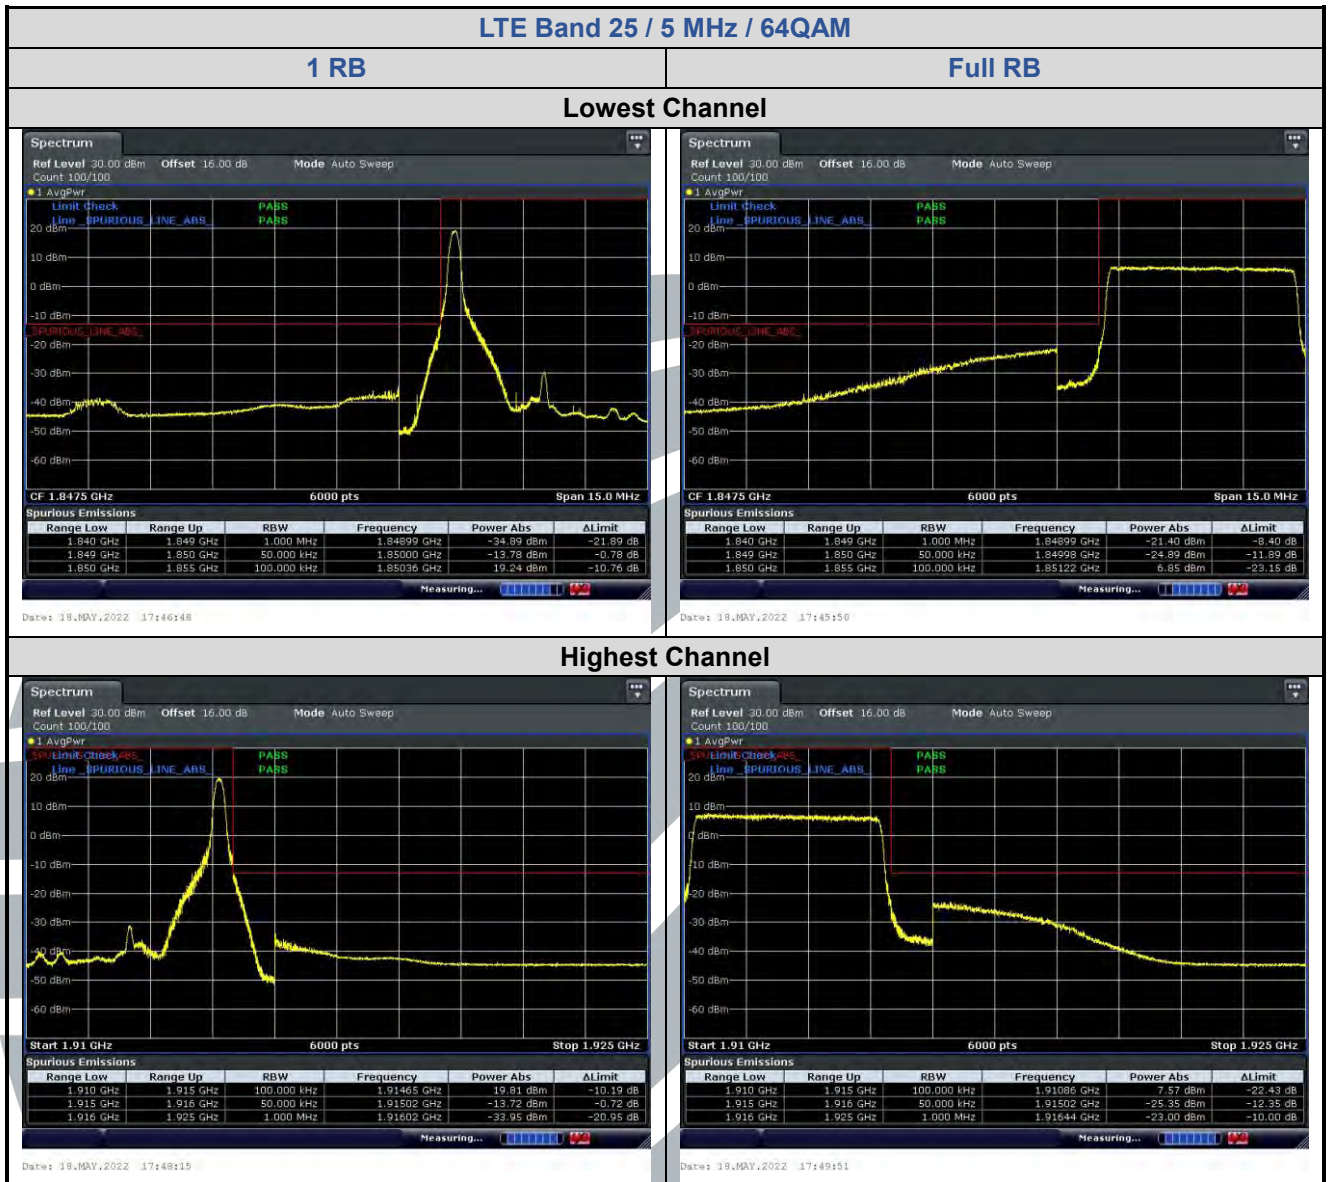

5.6.6 LTE Band 13

LTE Band 13 / 10 MHz / 64QAM

5.6.7 LTE Band 17

5.6.8 LTE Band 25

5.6.9 LTE Band 26