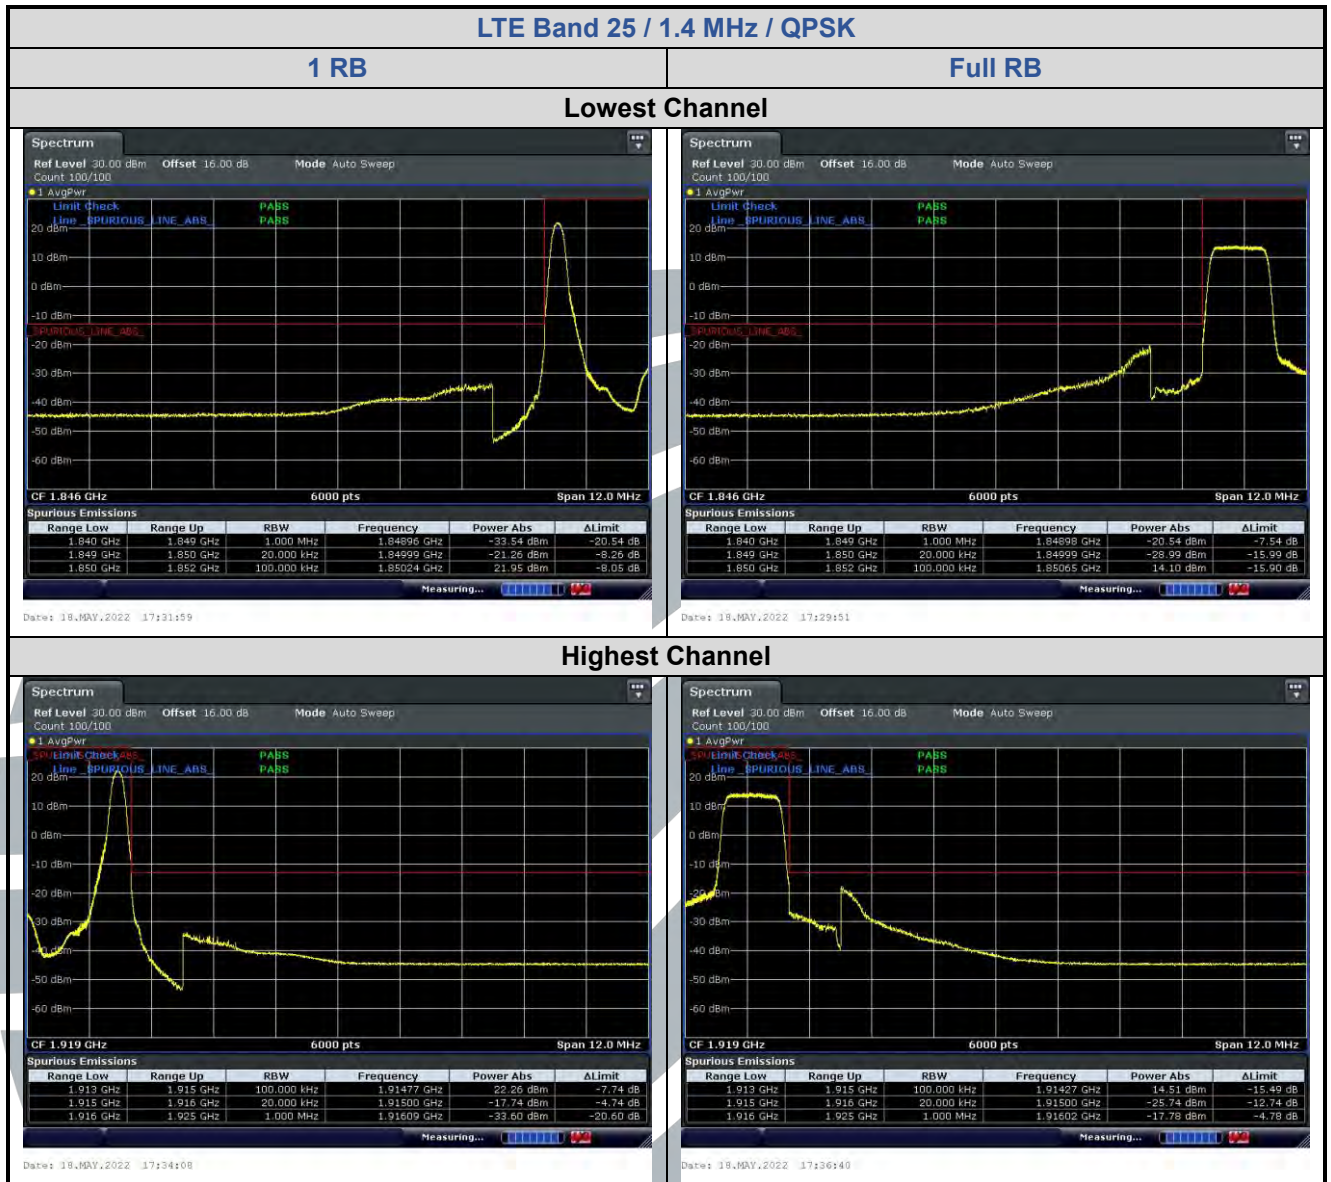

5.6.6 LTE Band 13

LTE Band 13 / 10 MHz / 64QAM

5.6.7 LTE Band 17

5.6.8 LTE Band 25

5.6.9 LTE Band 26