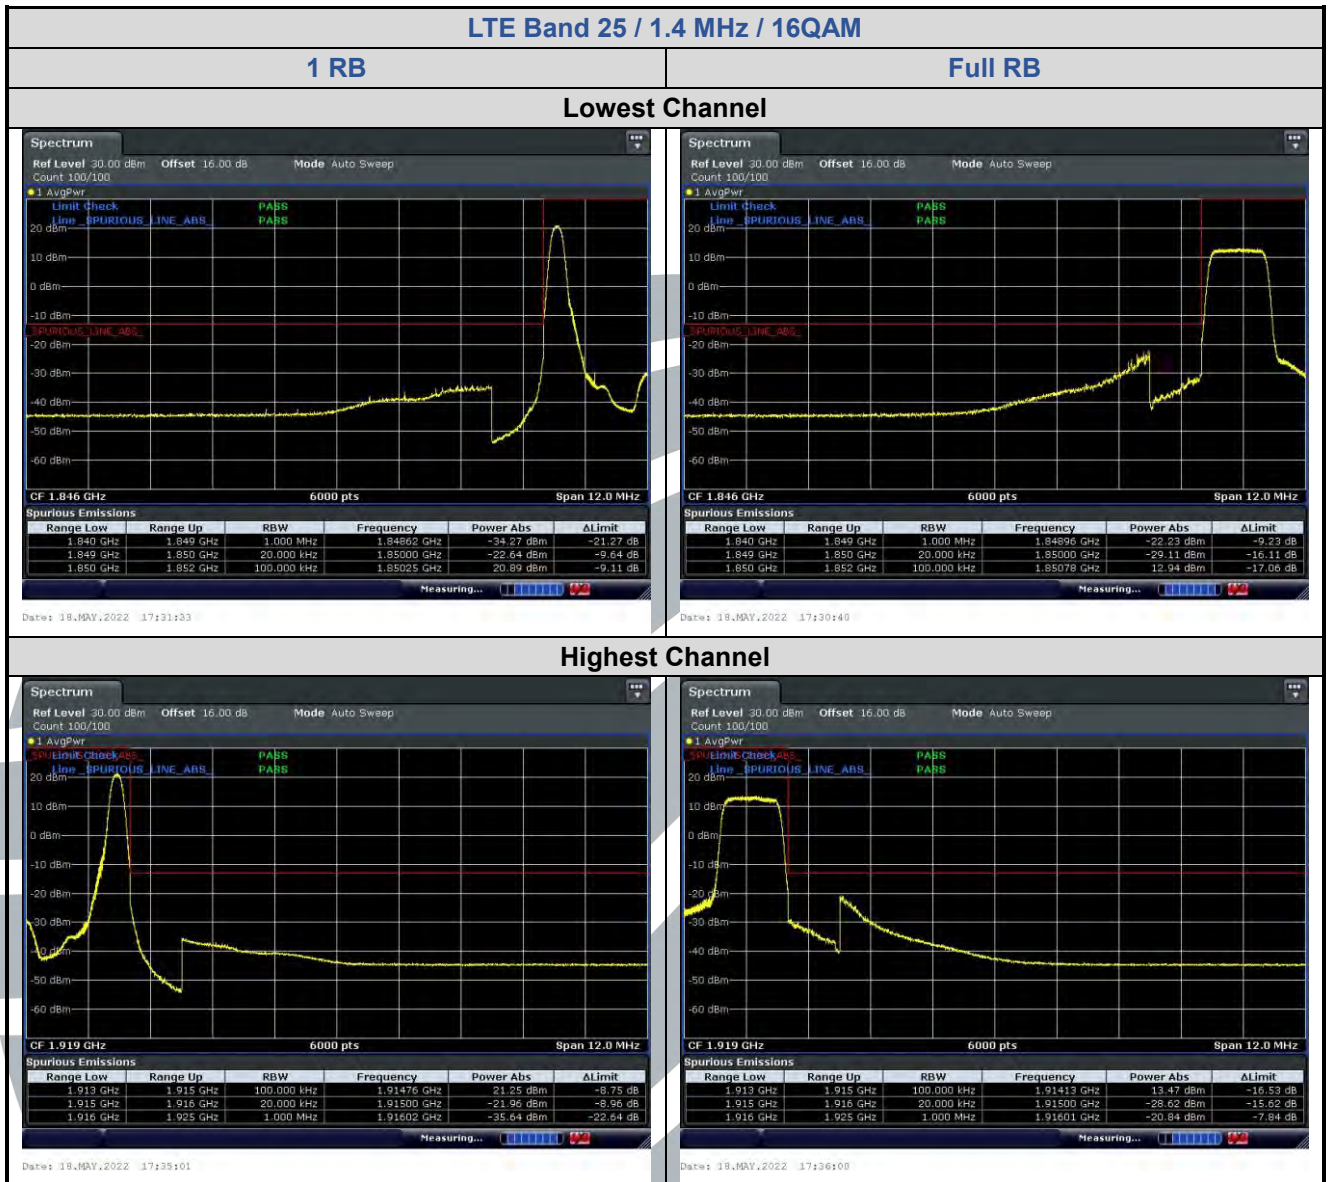

5.6.6 LTE Band 13

LTE Band 13 / 10 MHz / 64QAM

5.6.7 LTE Band 17

5.6.8 LTE Band 25

5.6.9 LTE Band 26