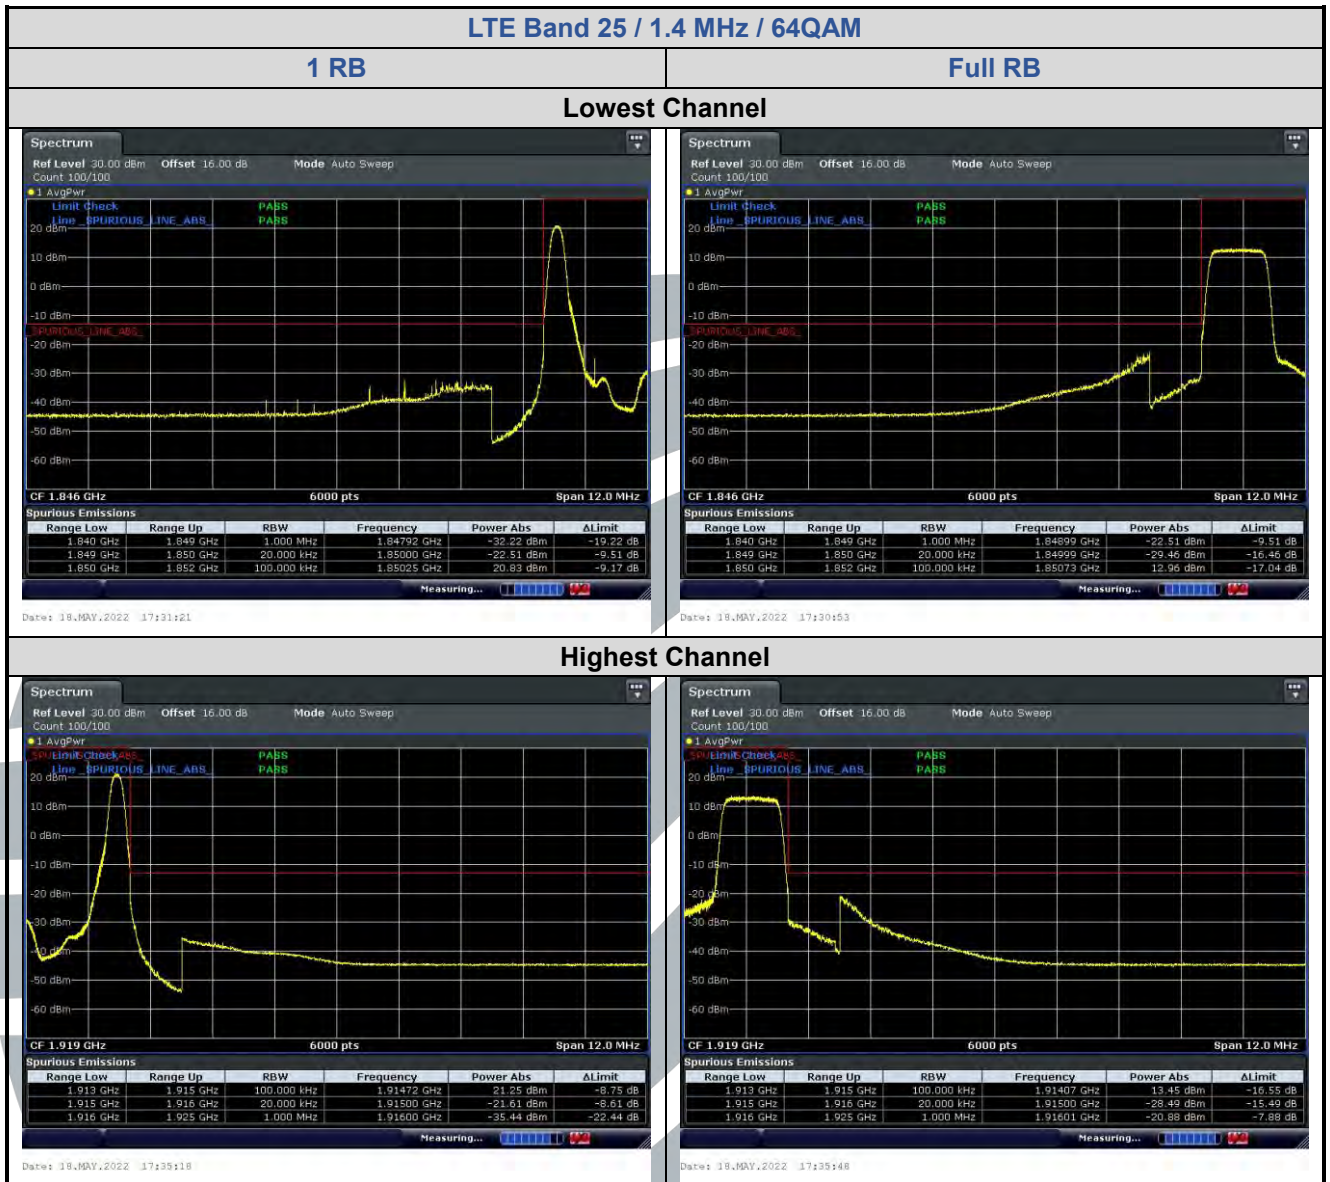

5.6.6 LTE Band 13

LTE Band 13 / 10 MHz / 64QAM

5.6.7 LTE Band 17

5.6.8 LTE Band 25

5.6.9 LTE Band 26