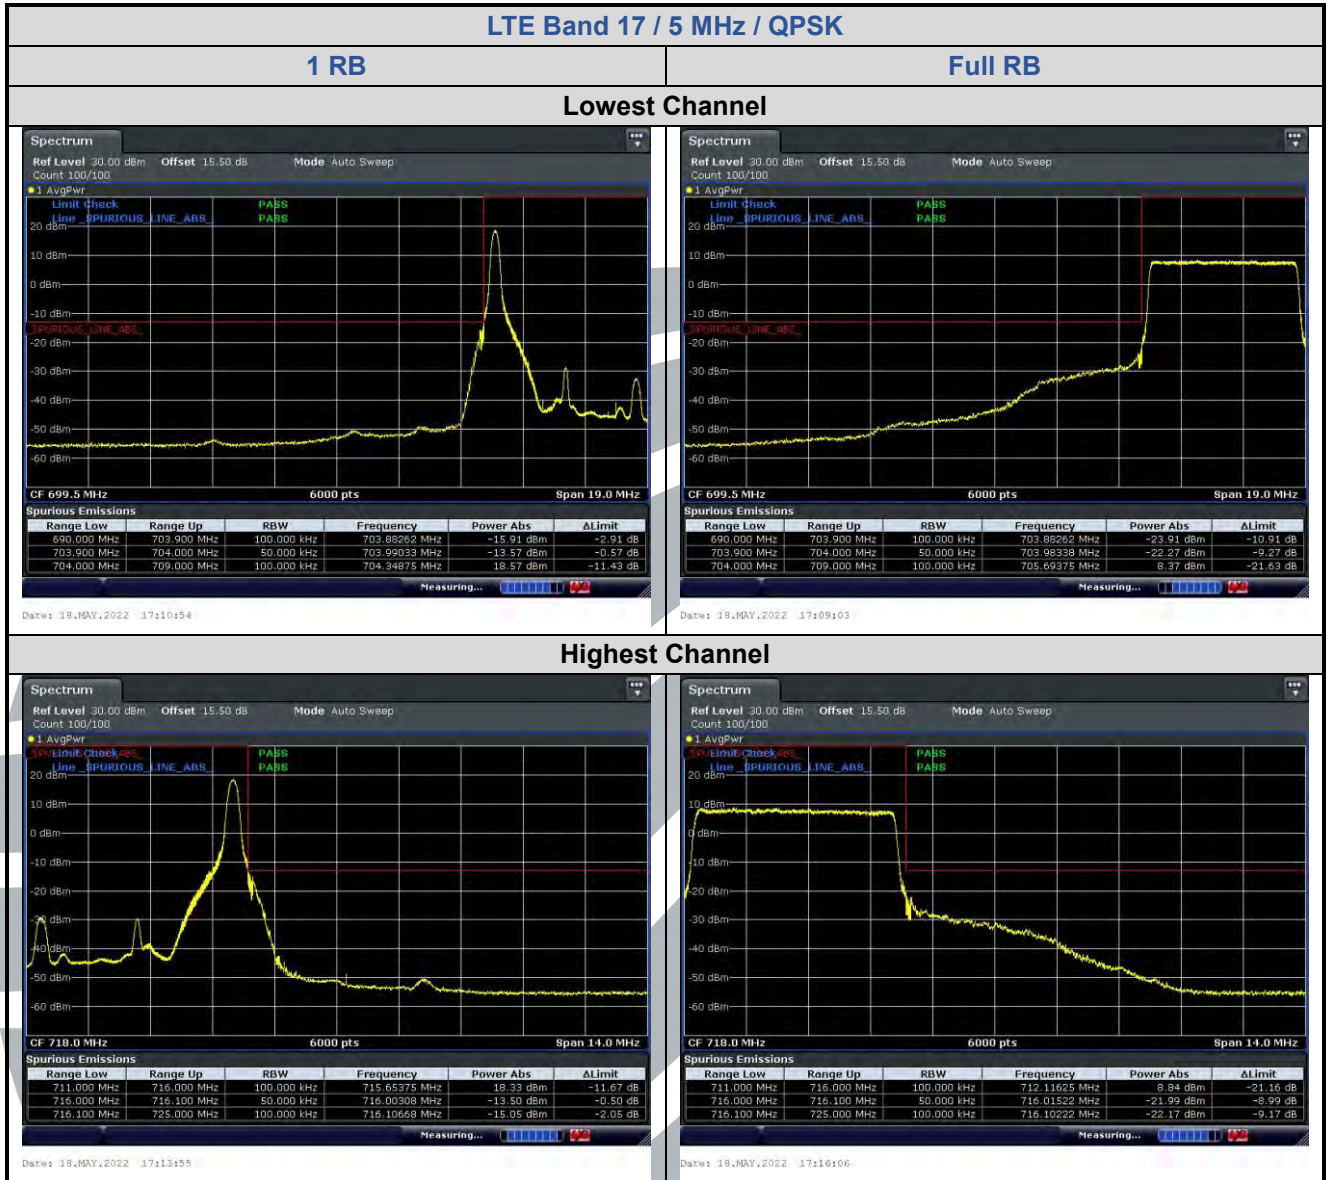

5.6.6 LTE Band 13

LTE Band 13 / 10 MHz / 64QAM

5.6.7 LTE Band 17

5.6.8 LTE Band 25

5.6.9 LTE Band 26