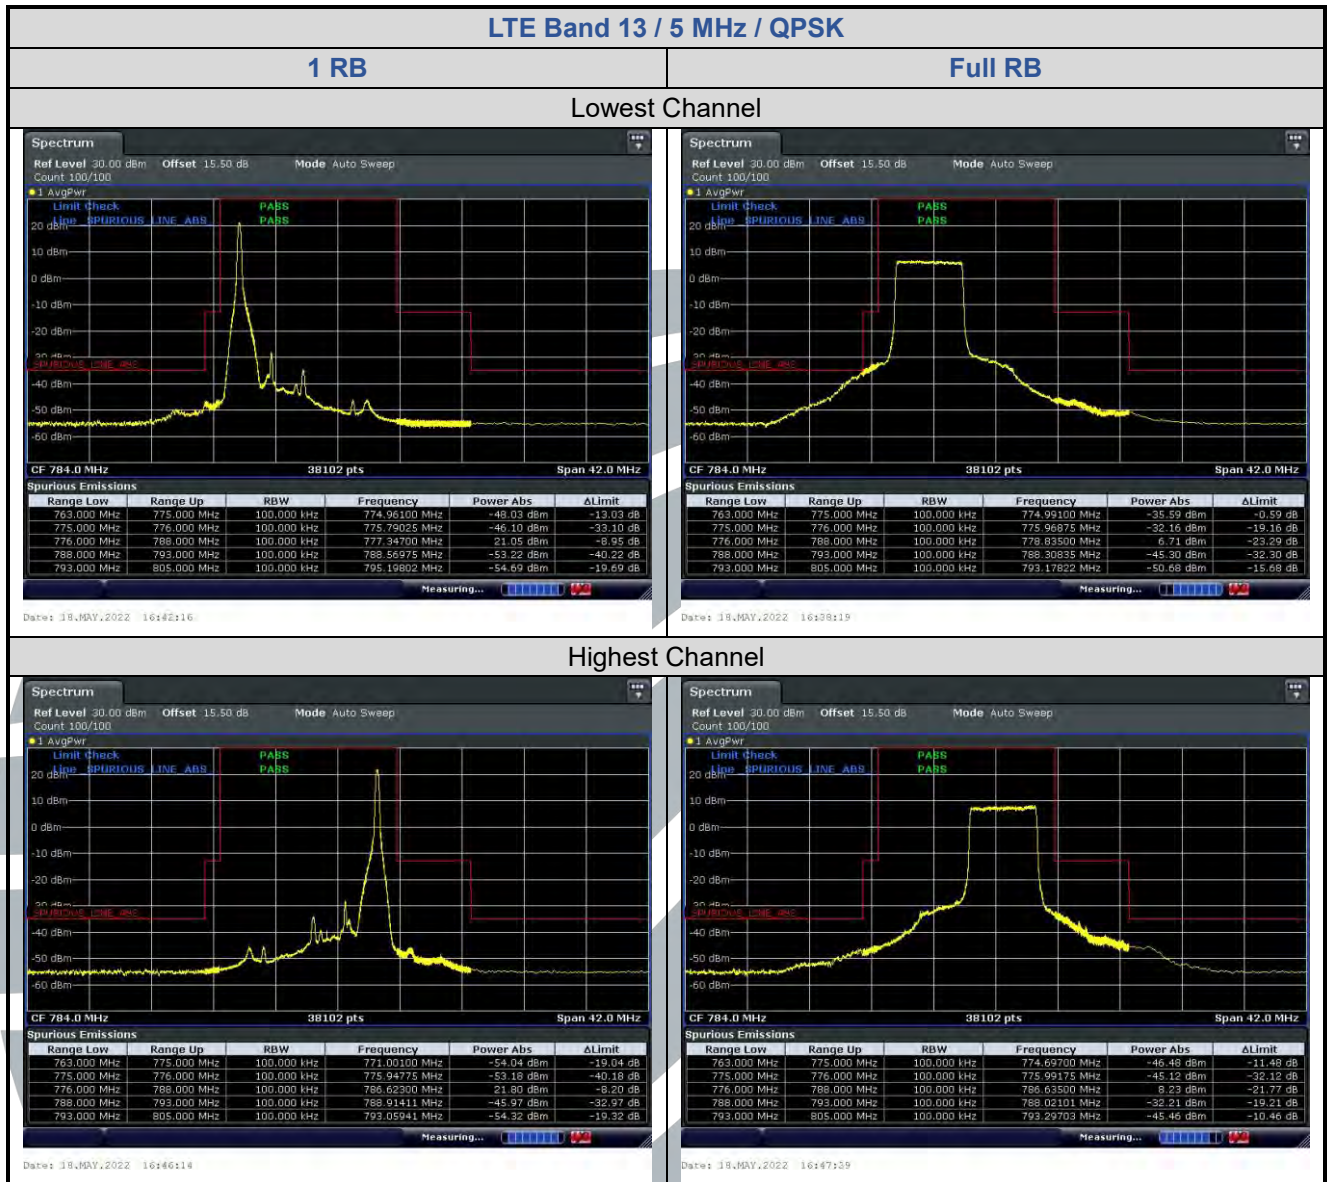

5.6.6 LTE Band 13

LTE Band 13 / 10 MHz / 64QAM

5.6.7 LTE Band 17

5.6.8 LTE Band 25

5.6.9 LTE Band 26