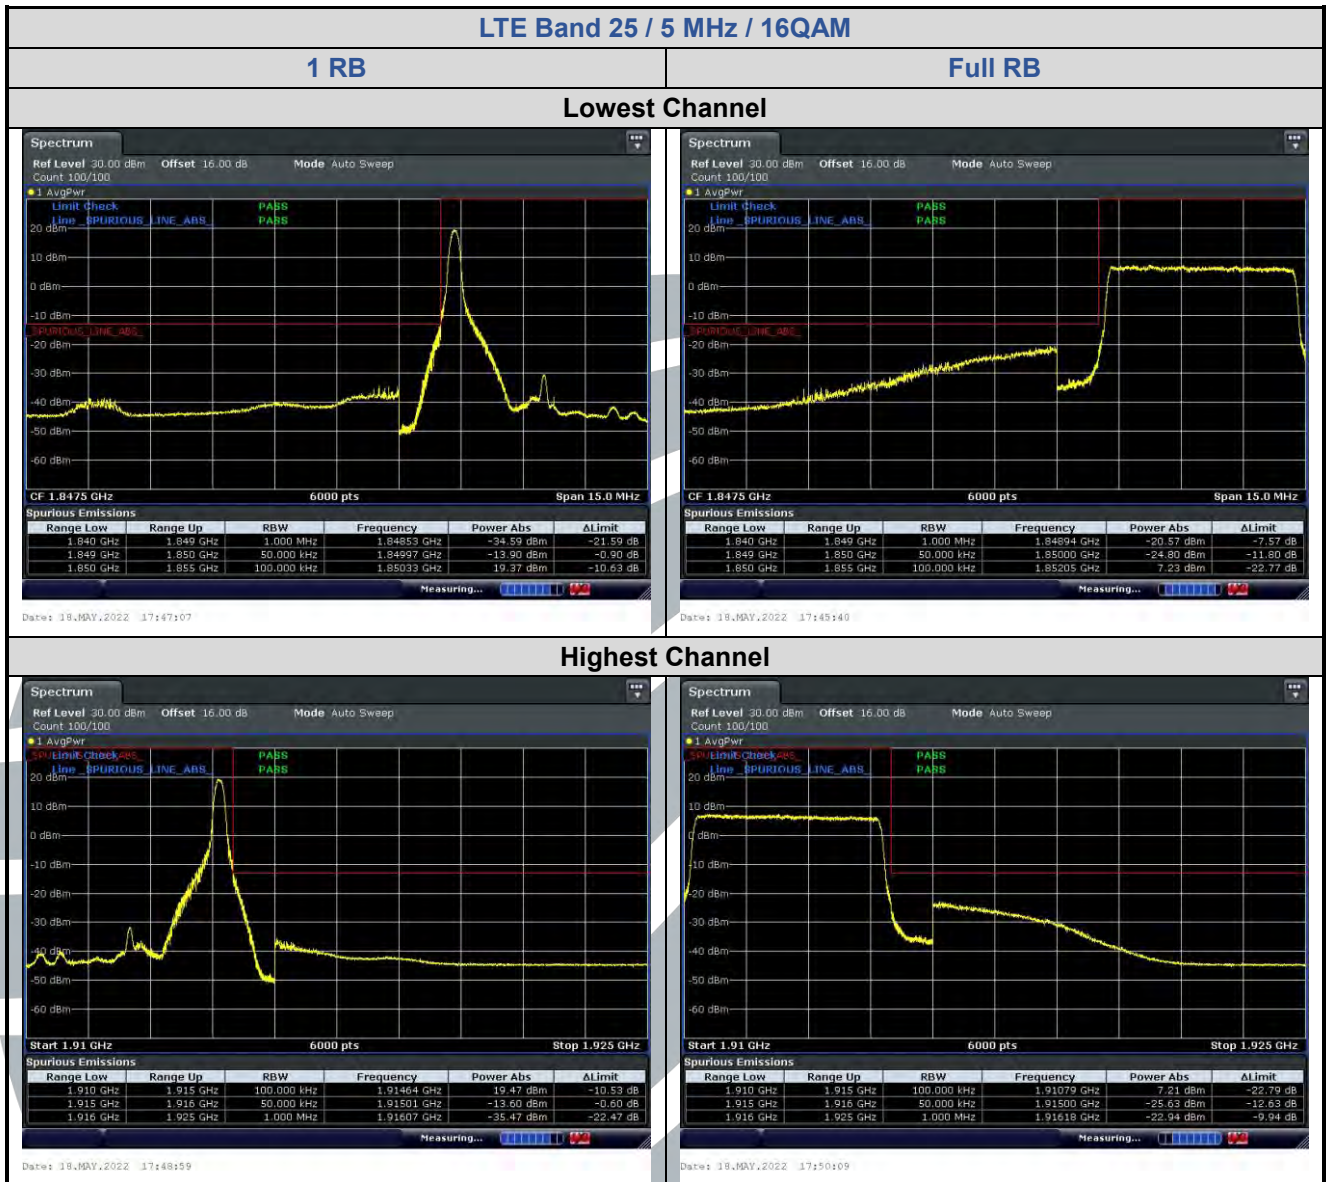

5.6.6 LTE Band 13

LTE Band 13 / 10 MHz / 64QAM

5.6.7 LTE Band 17

5.6.8 LTE Band 25

5.6.9 LTE Band 26