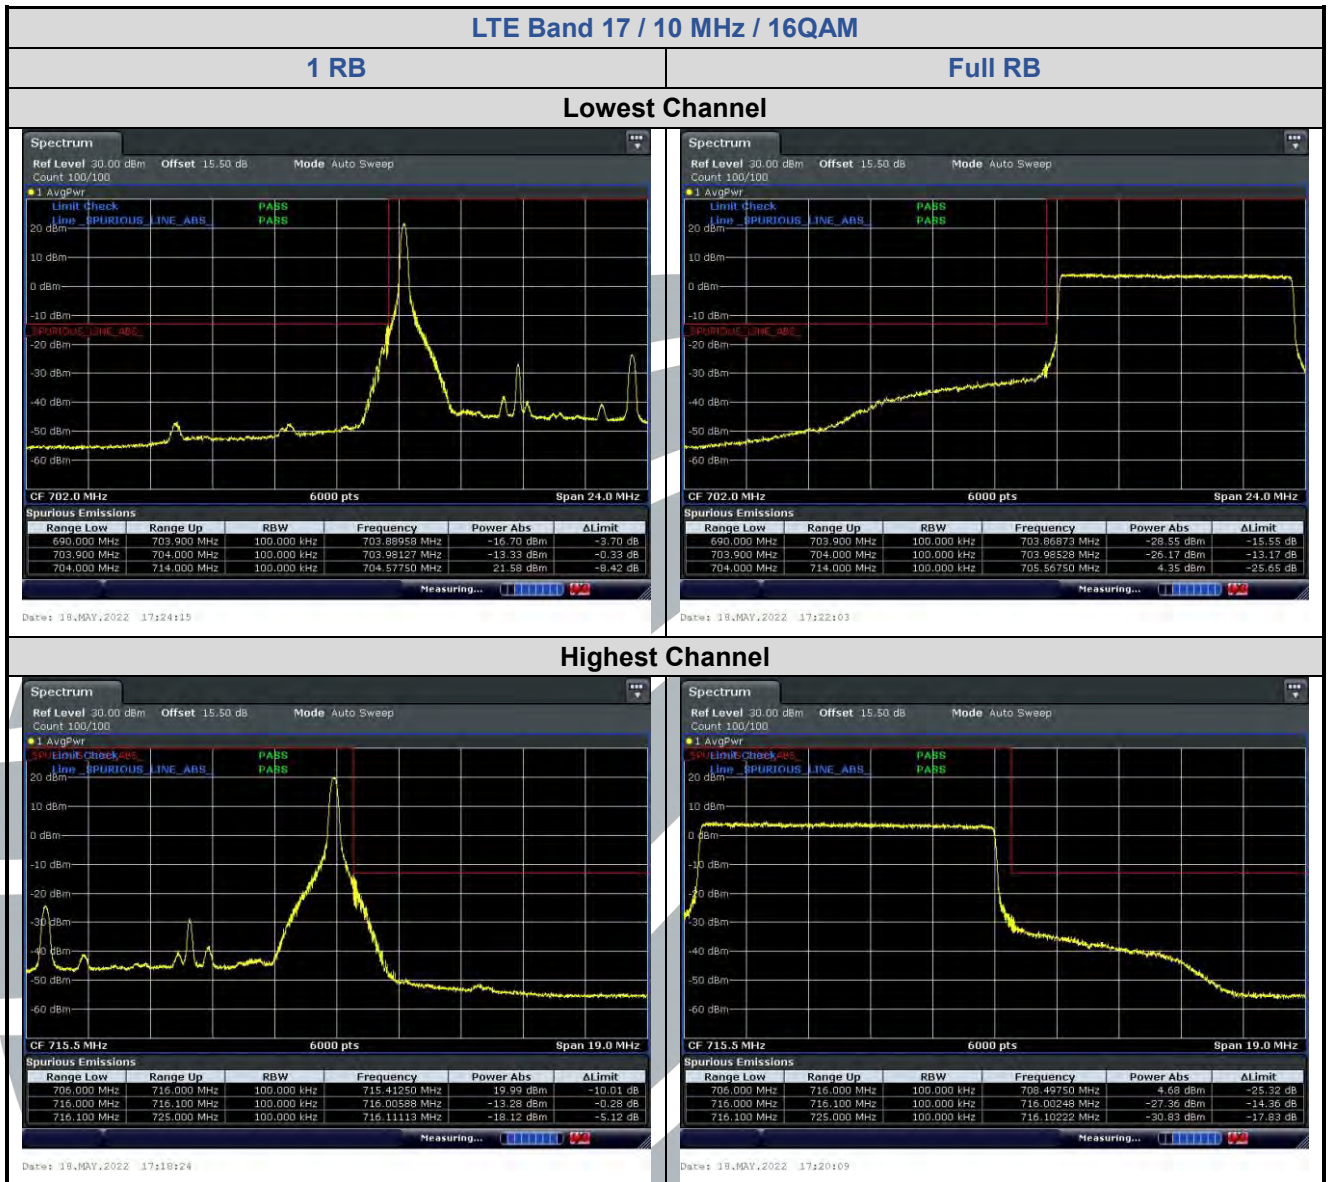

5.6.6 LTE Band 13

LTE Band 13 / 10 MHz / 64QAM

5.6.7 LTE Band 17

5.6.8 LTE Band 25

5.6.9 LTE Band 26