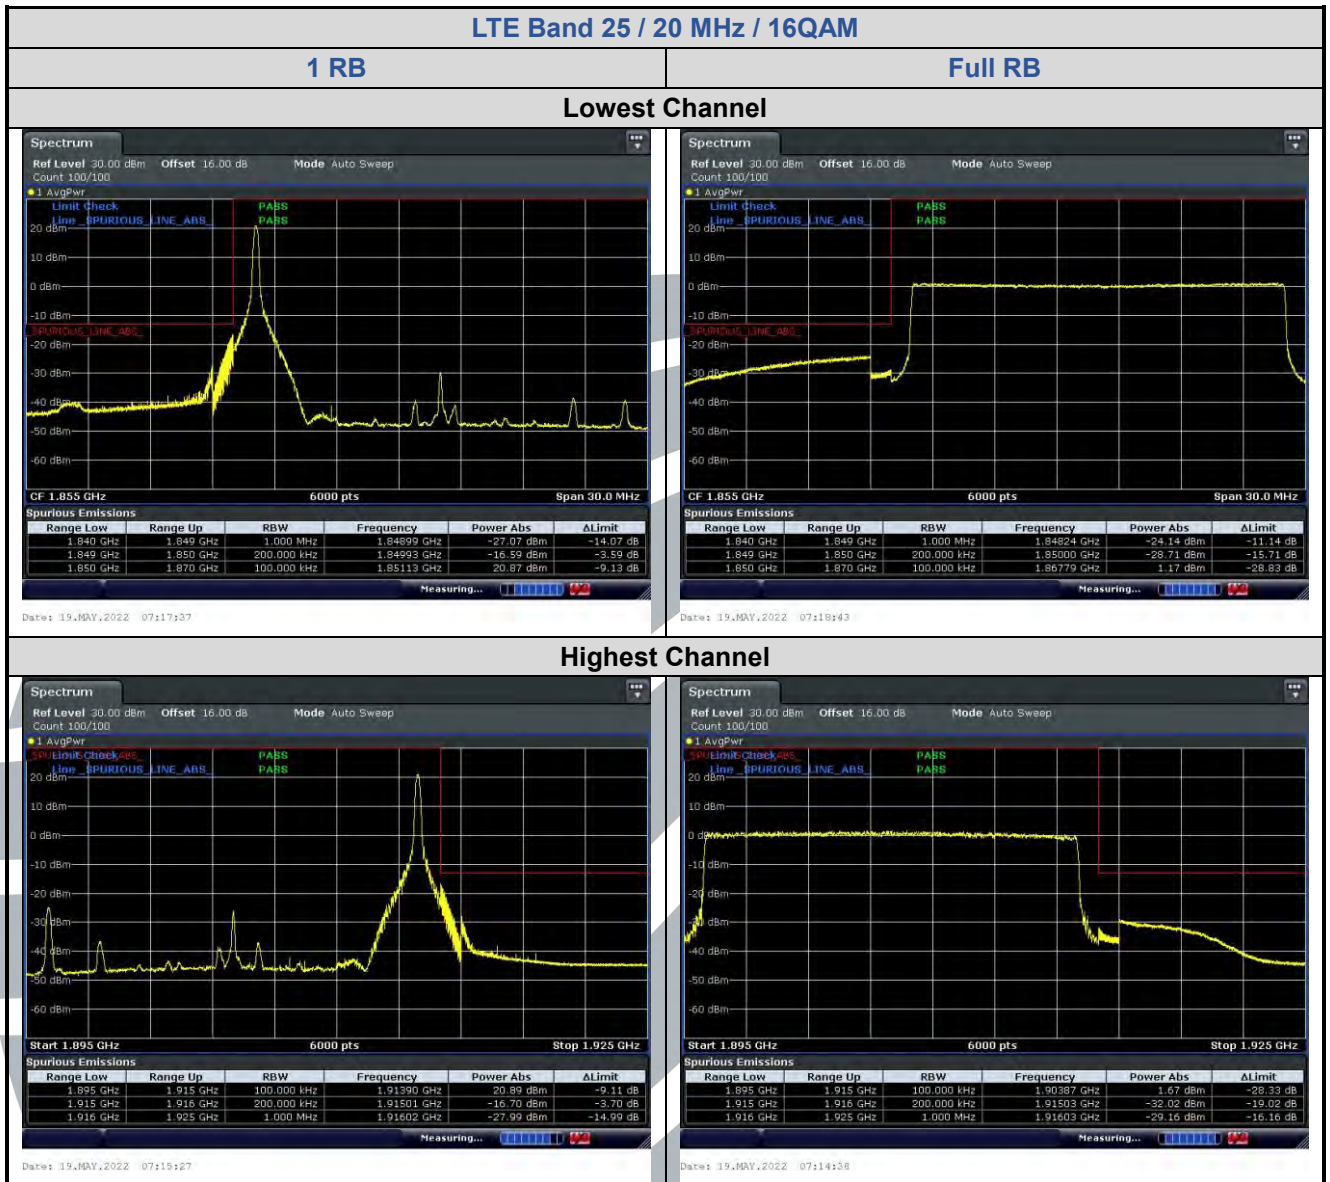

5.6.6 LTE Band 13

LTE Band 13 / 10 MHz / 64QAM

5.6.7 LTE Band 17

5.6.8 LTE Band 25

5.6.9 LTE Band 26