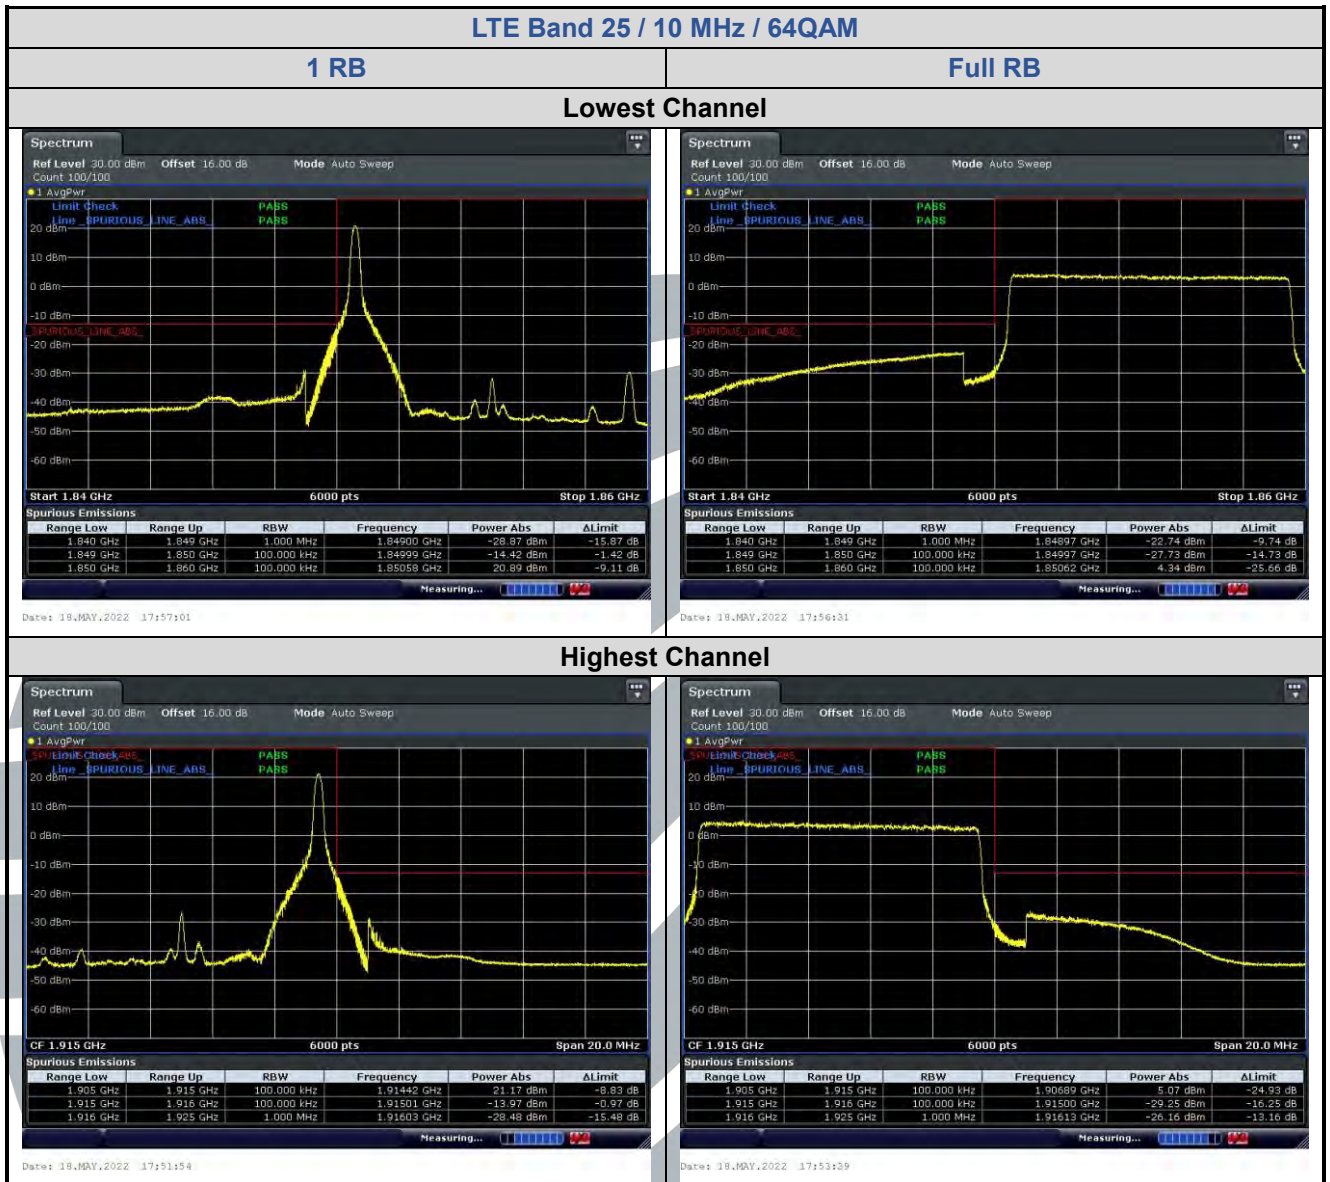

5.6.6 LTE Band 13

LTE Band 13 / 10 MHz / 64QAM

5.6.7 LTE Band 17

5.6.8 LTE Band 25

5.6.9 LTE Band 26