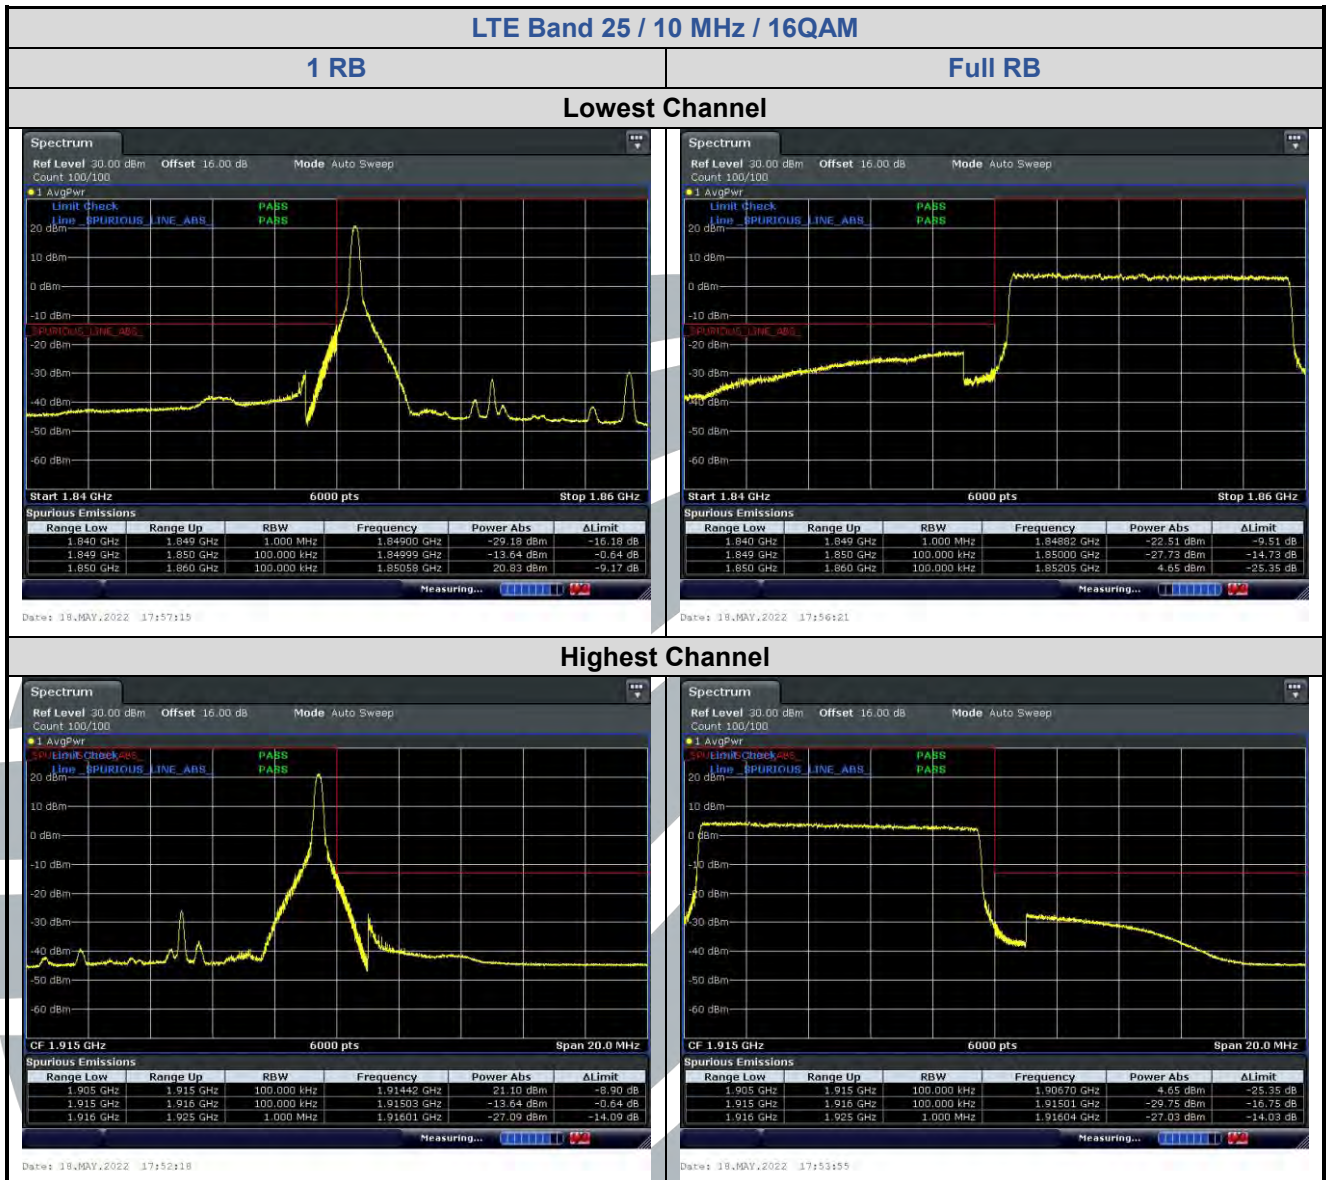

5.6.6 LTE Band 13

LTE Band 13 / 10 MHz / 64QAM

5.6.7 LTE Band 17

5.6.8 LTE Band 25

5.6.9 LTE Band 26