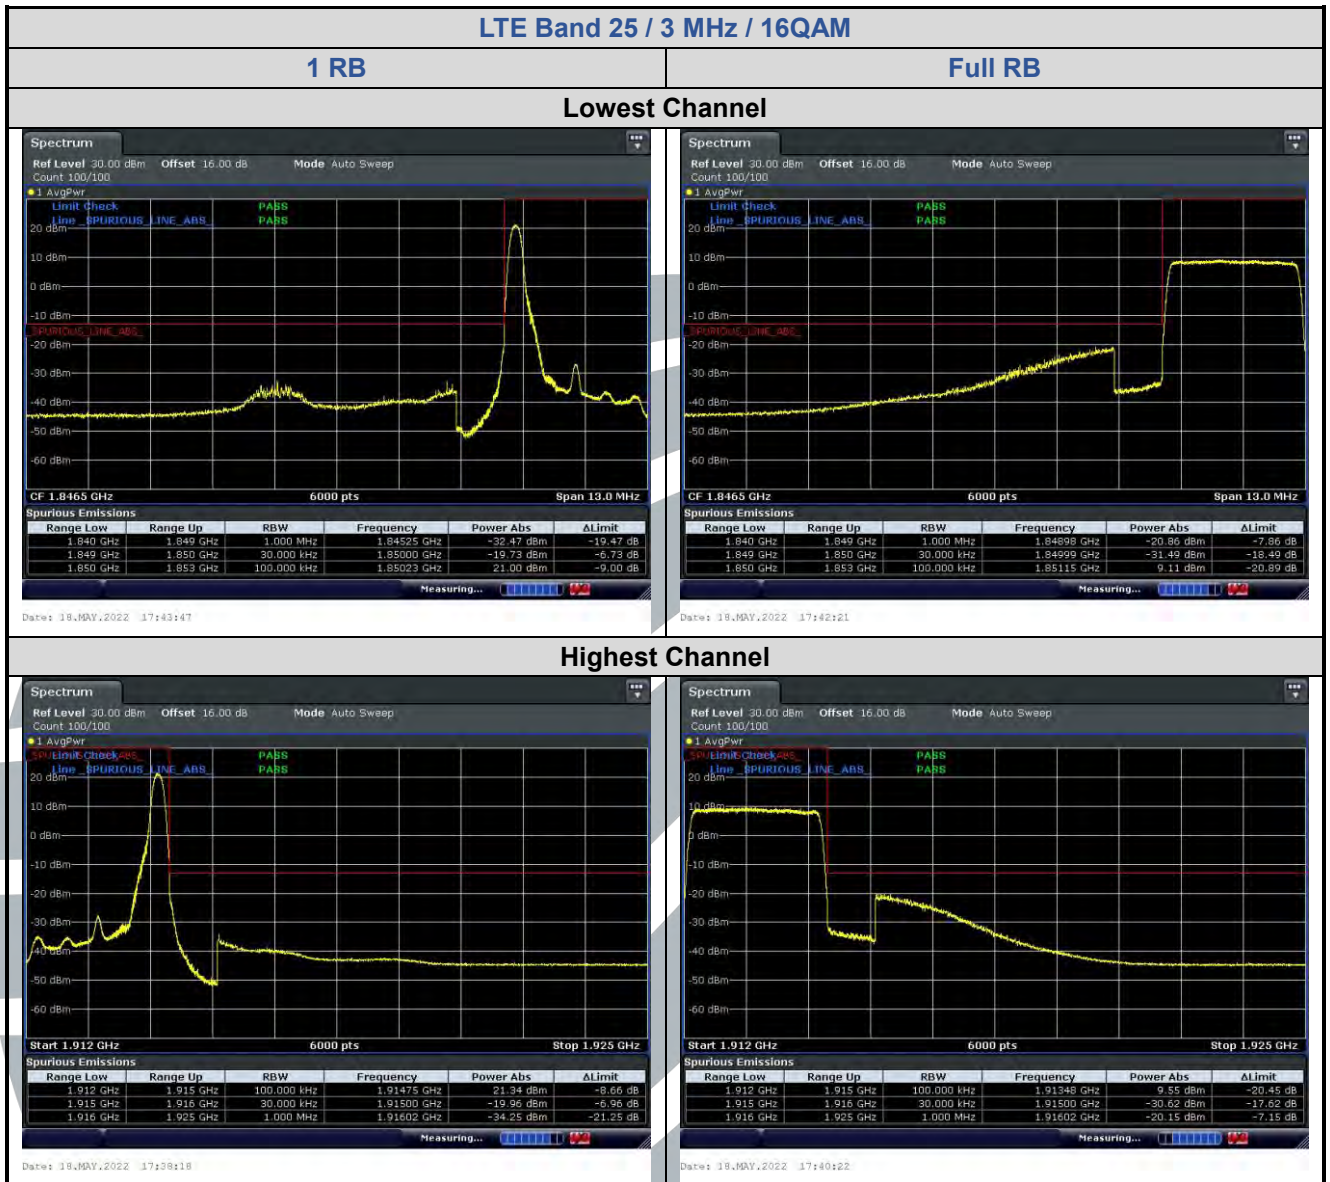

5.6.6 LTE Band 13

LTE Band 13 / 10 MHz / 64QAM

5.6.7 LTE Band 17

5.6.8 LTE Band 25

5.6.9 LTE Band 26