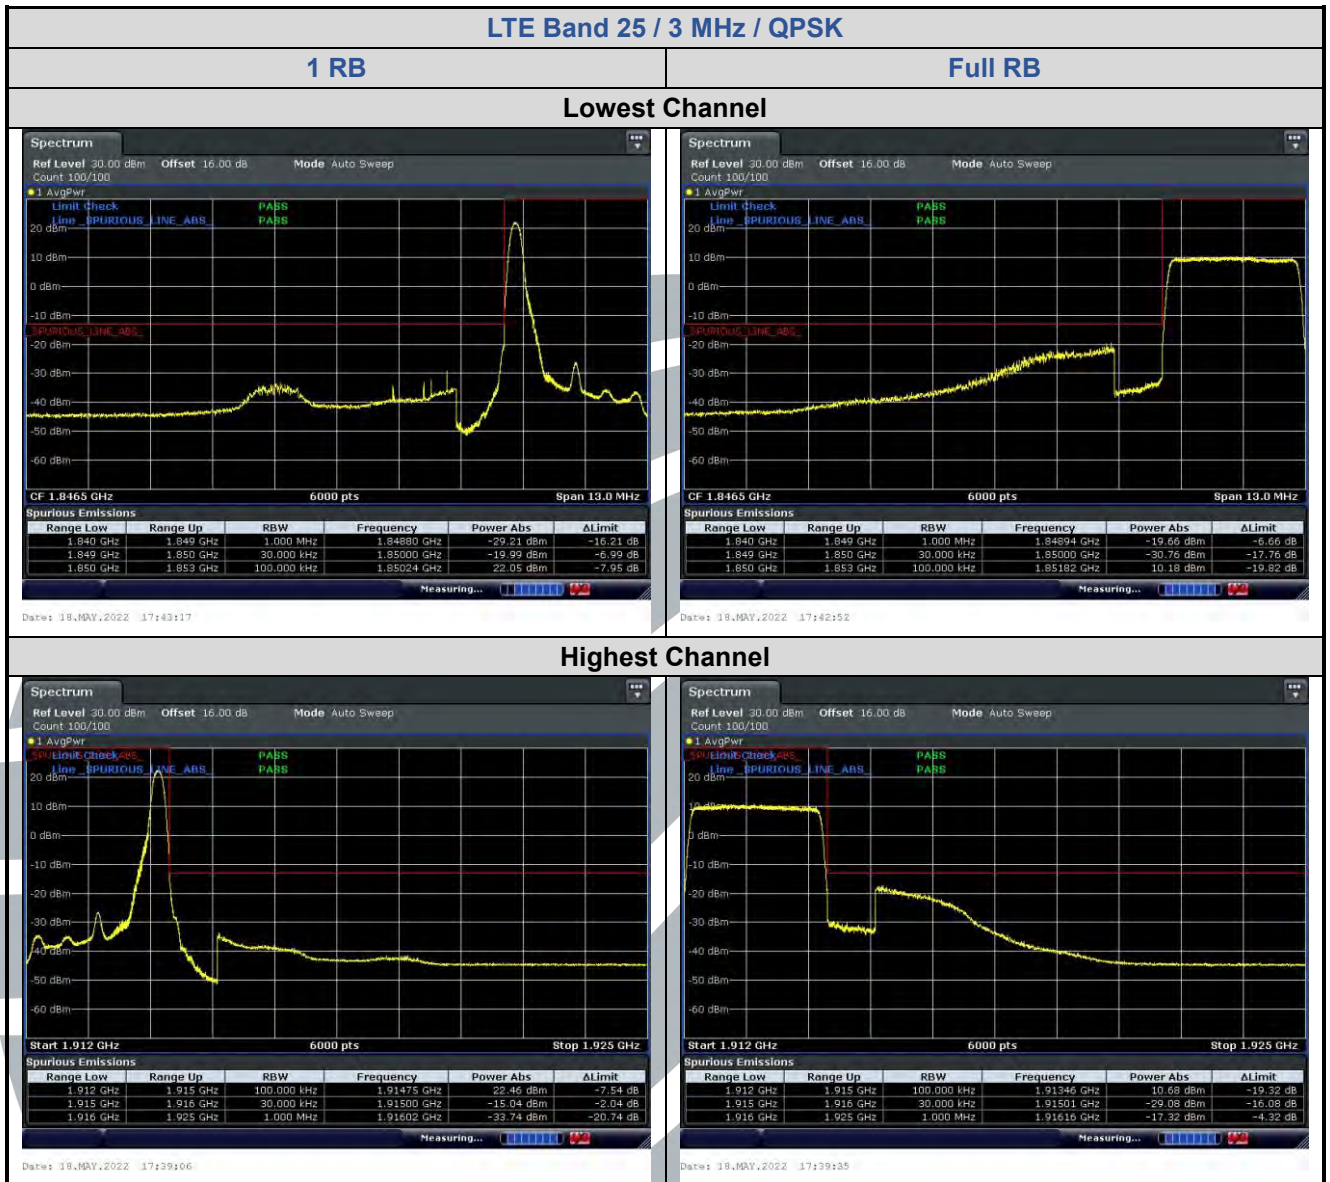

5.6.6 LTE Band 13

LTE Band 13 / 10 MHz / 64QAM

5.6.7 LTE Band 17

5.6.8 LTE Band 25

5.6.9 LTE Band 26