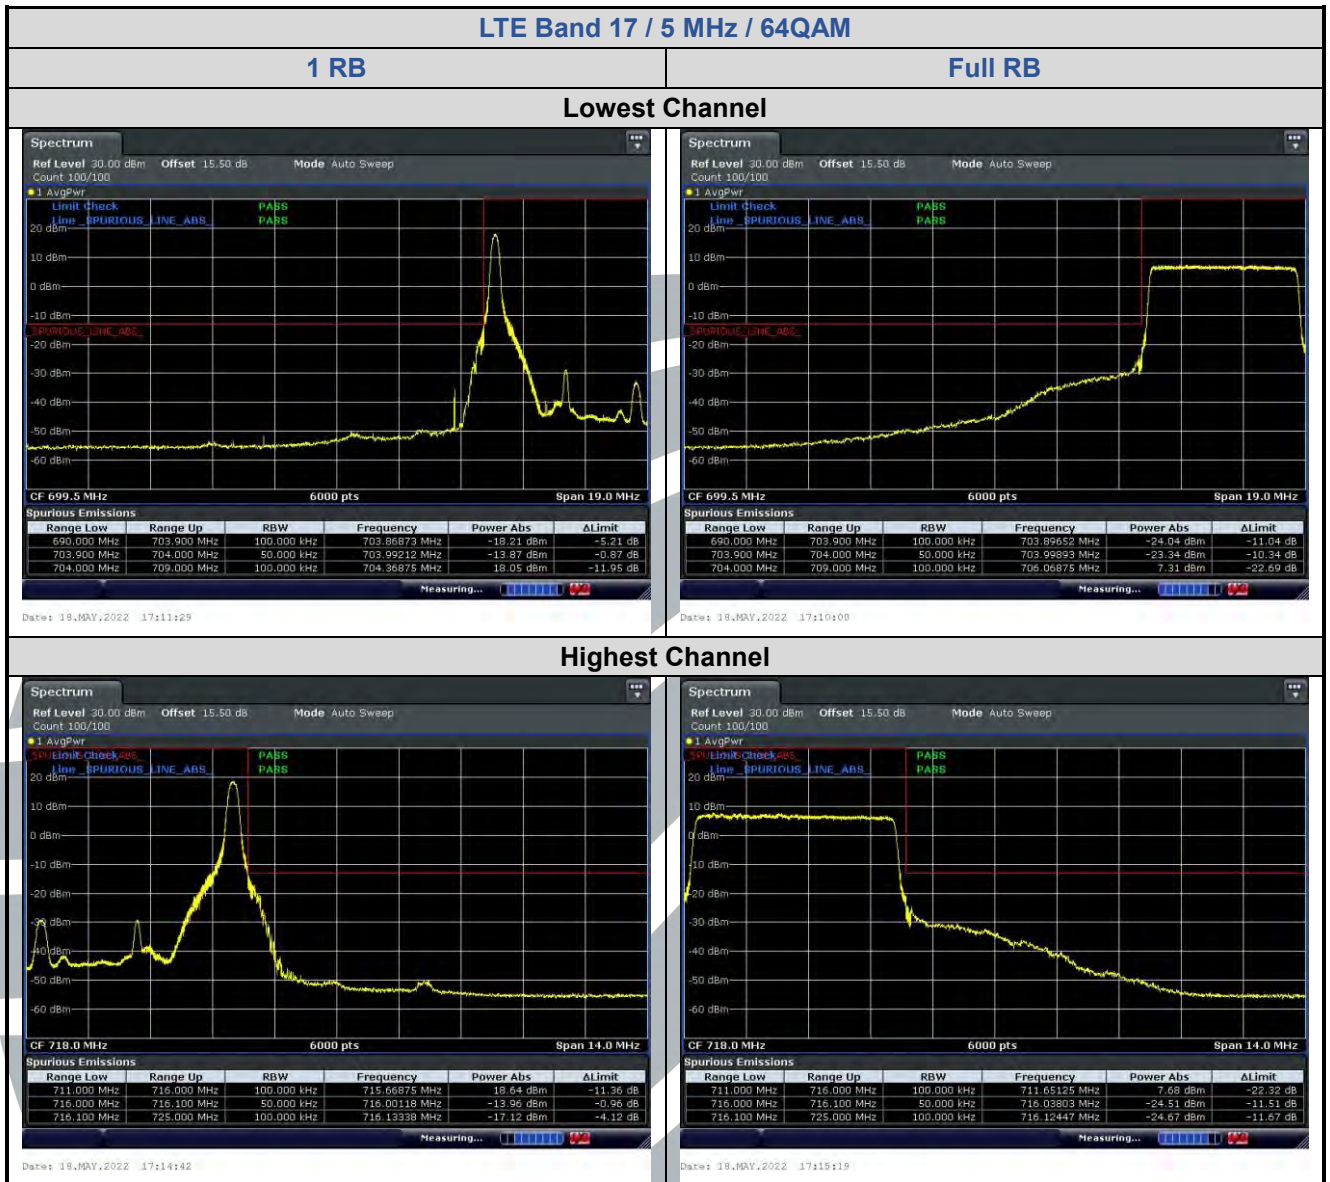

5.6.6 LTE Band 13

LTE Band 13 / 10 MHz / 64QAM

5.6.7 LTE Band 17

5.6.8 LTE Band 25

5.6.9 LTE Band 26