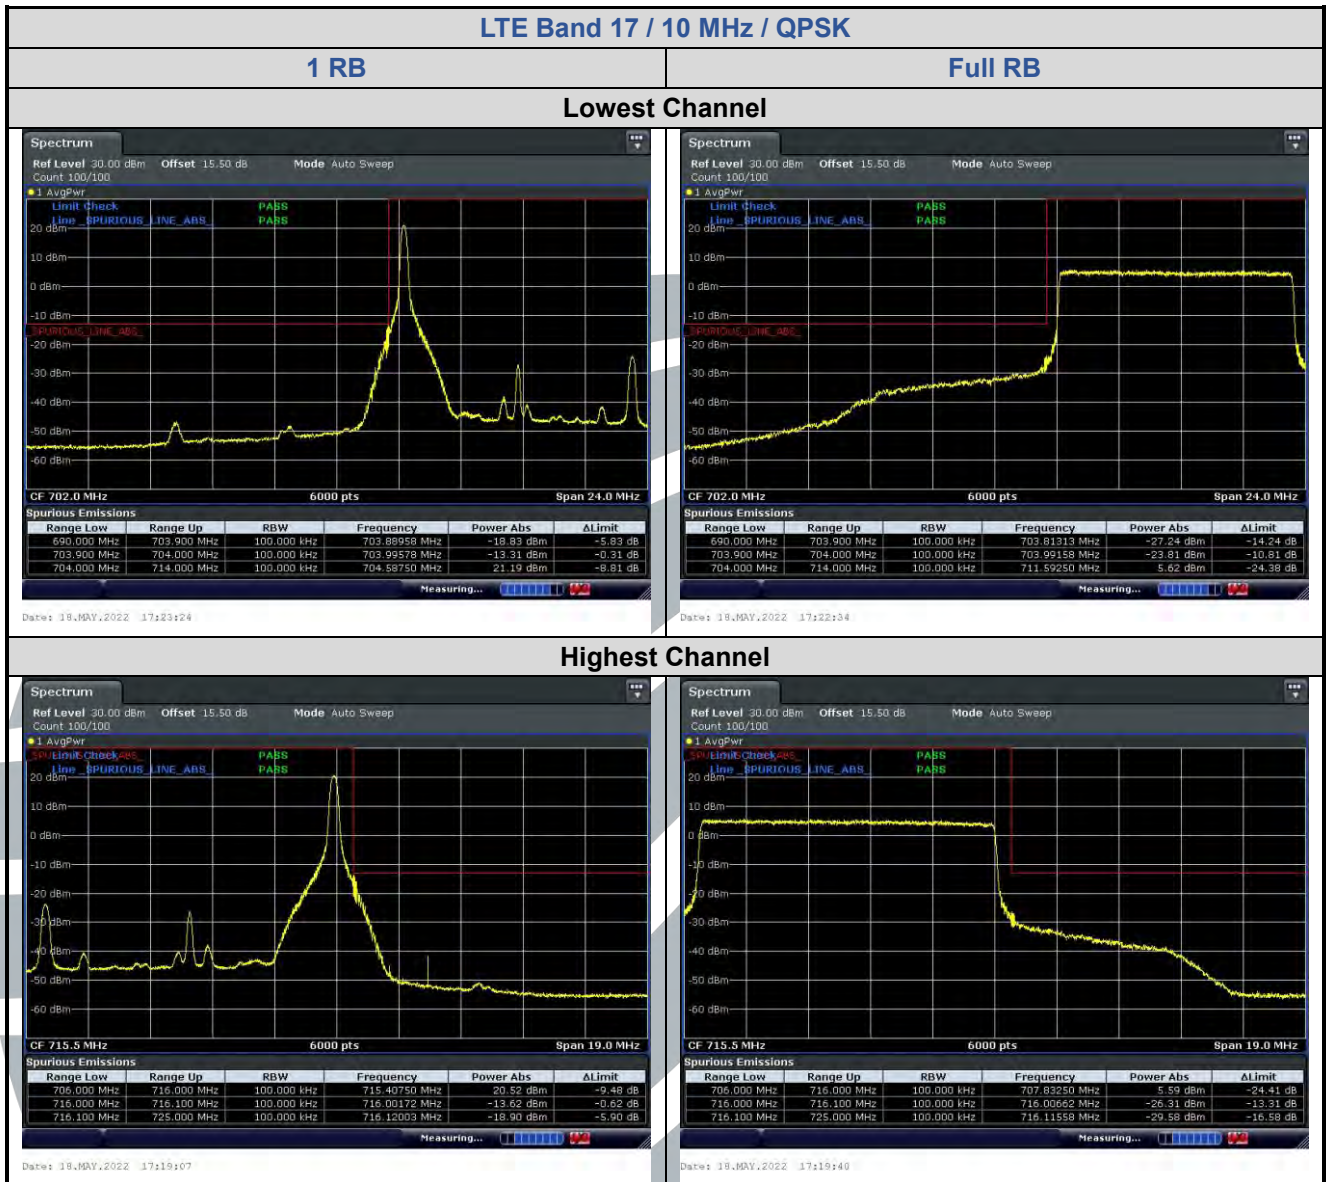

5.6.6 LTE Band 13

LTE Band 13 / 10 MHz / 64QAM

5.6.7 LTE Band 17

5.6.8 LTE Band 25

5.6.9 LTE Band 26