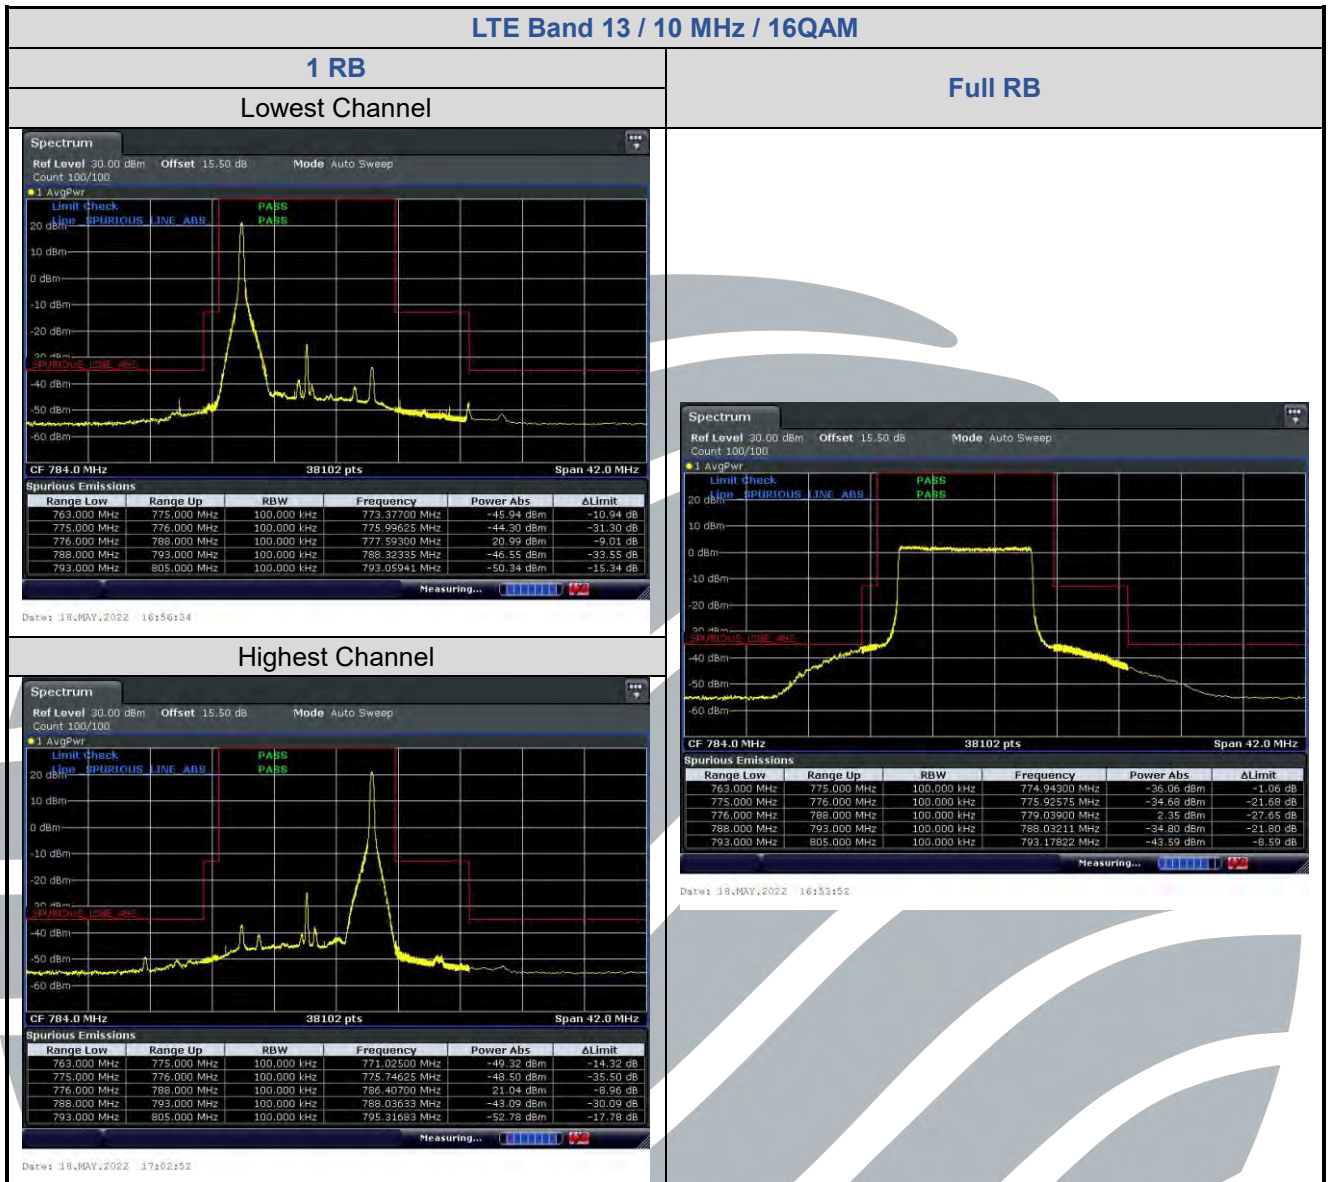

5.6.6 LTE Band 13

LTE Band 13 / 10 MHz / 64QAM

5.6.7 LTE Band 17

5.6.8 LTE Band 25

5.6.9 LTE Band 26