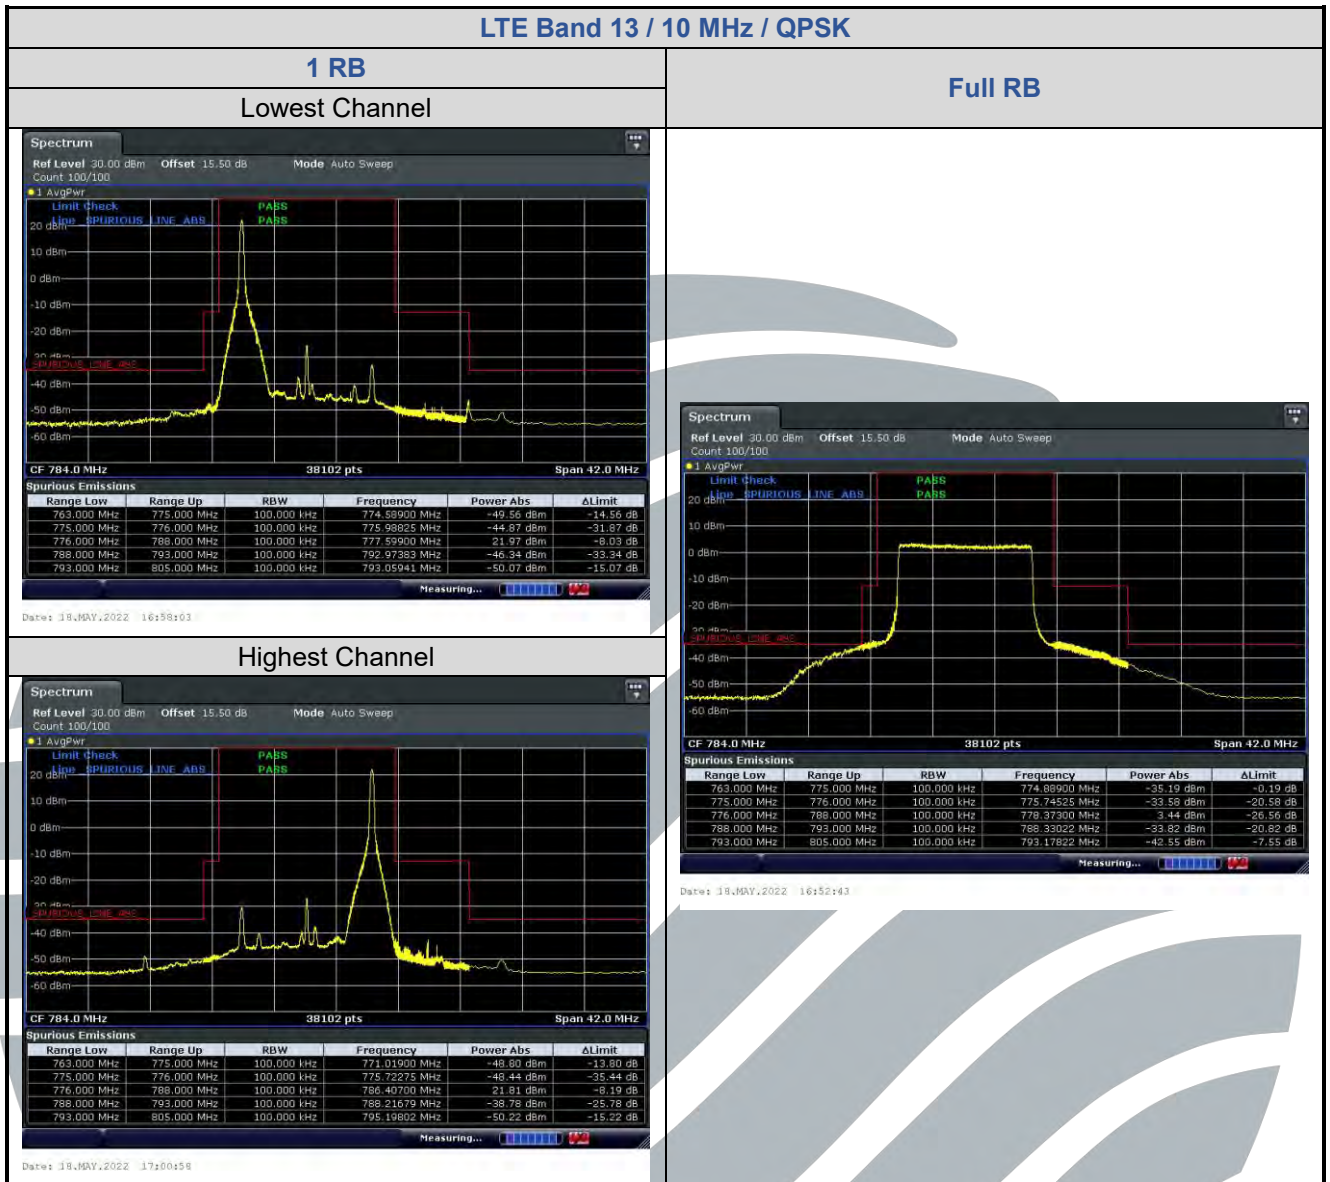

5.6.6 LTE Band 13

LTE Band 13 / 10 MHz / 64QAM

5.6.7 LTE Band 17

5.6.8 LTE Band 25

5.6.9 LTE Band 26