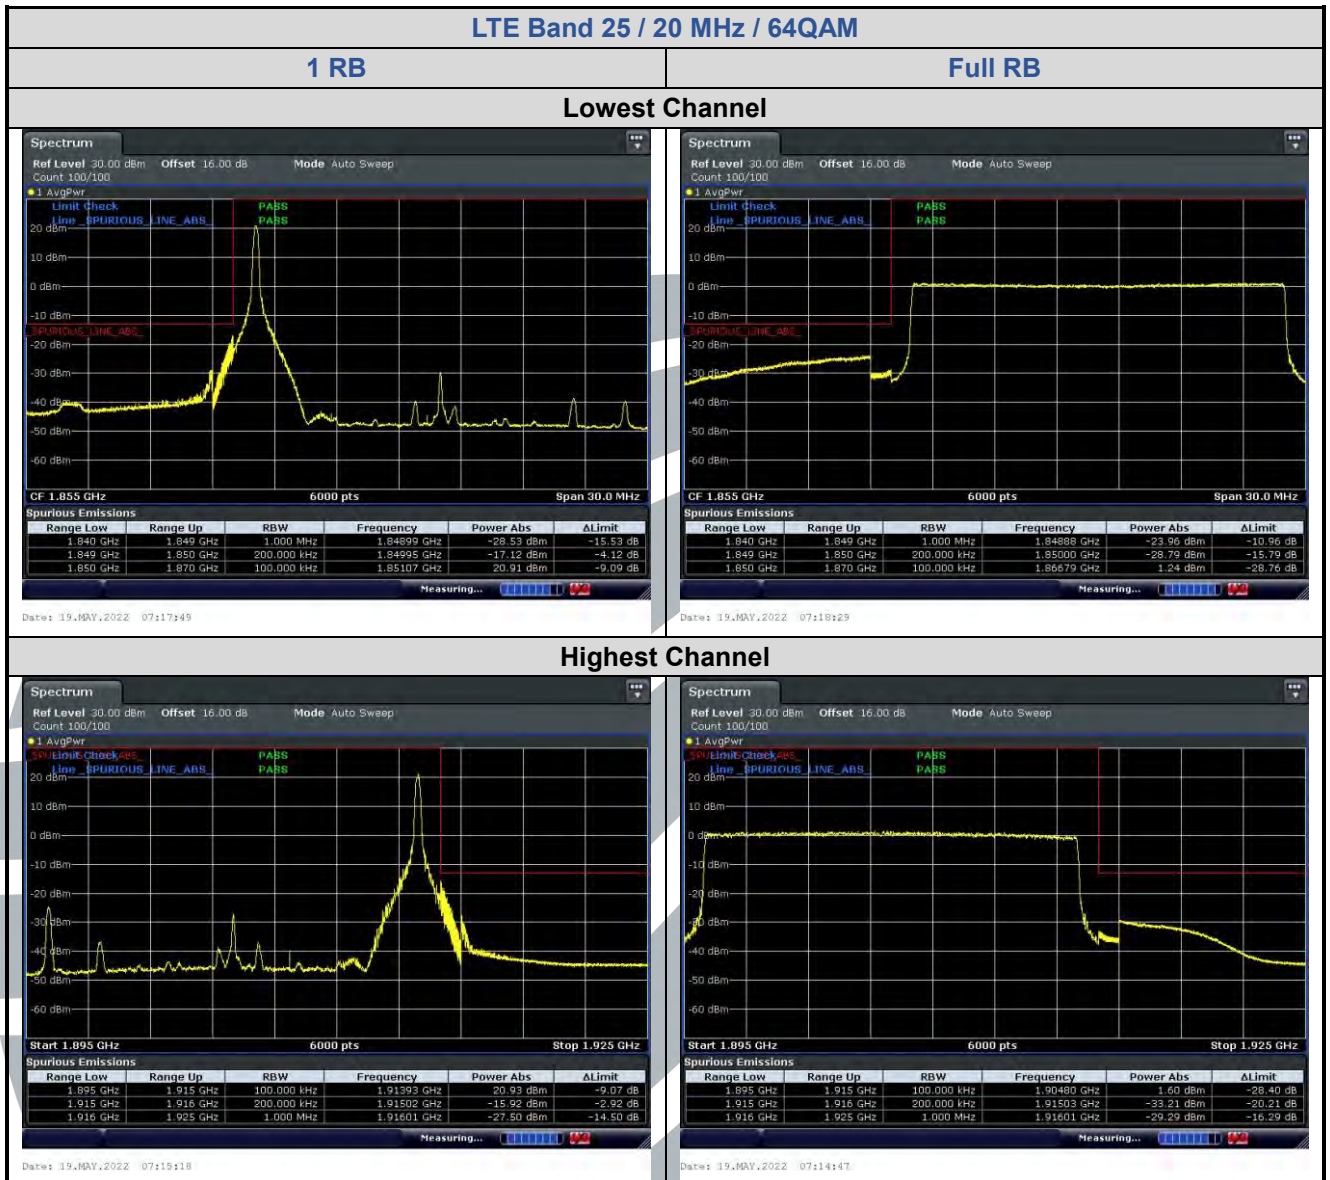

5.6.6 LTE Band 13

LTE Band 13 / 10 MHz / 64QAM

5.6.7 LTE Band 17

5.6.8 LTE Band 25

5.6.9 LTE Band 26