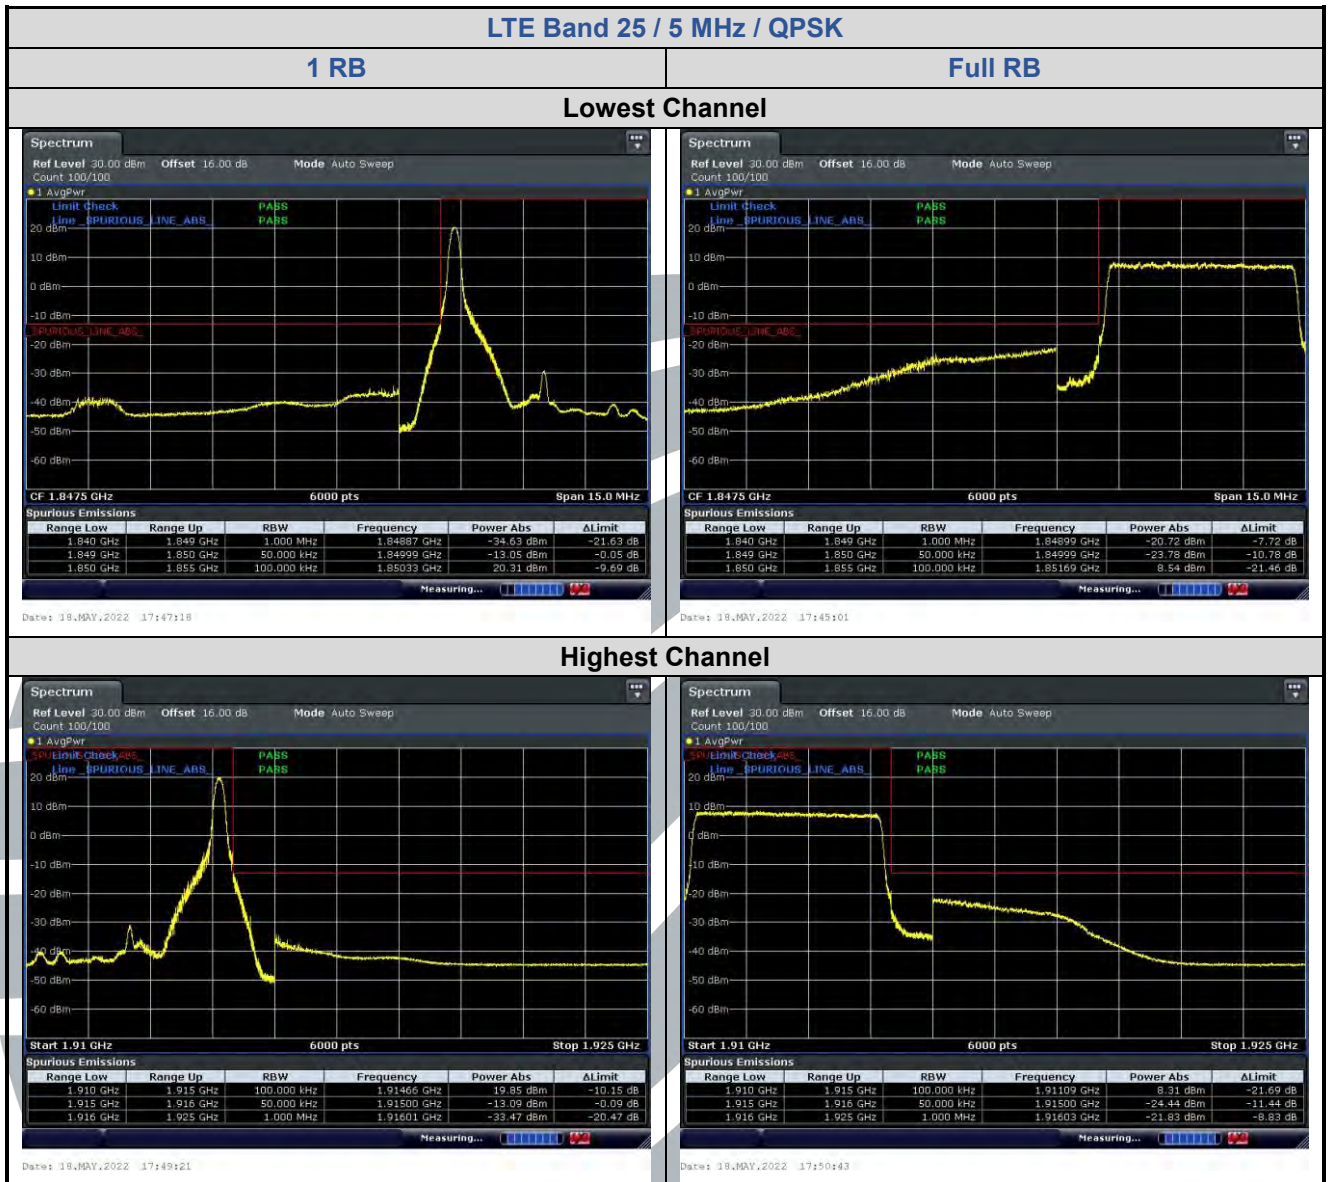

5.6.6 LTE Band 13

LTE Band 13 / 10 MHz / 64QAM

5.6.7 LTE Band 17

5.6.8 LTE Band 25

5.6.9 LTE Band 26