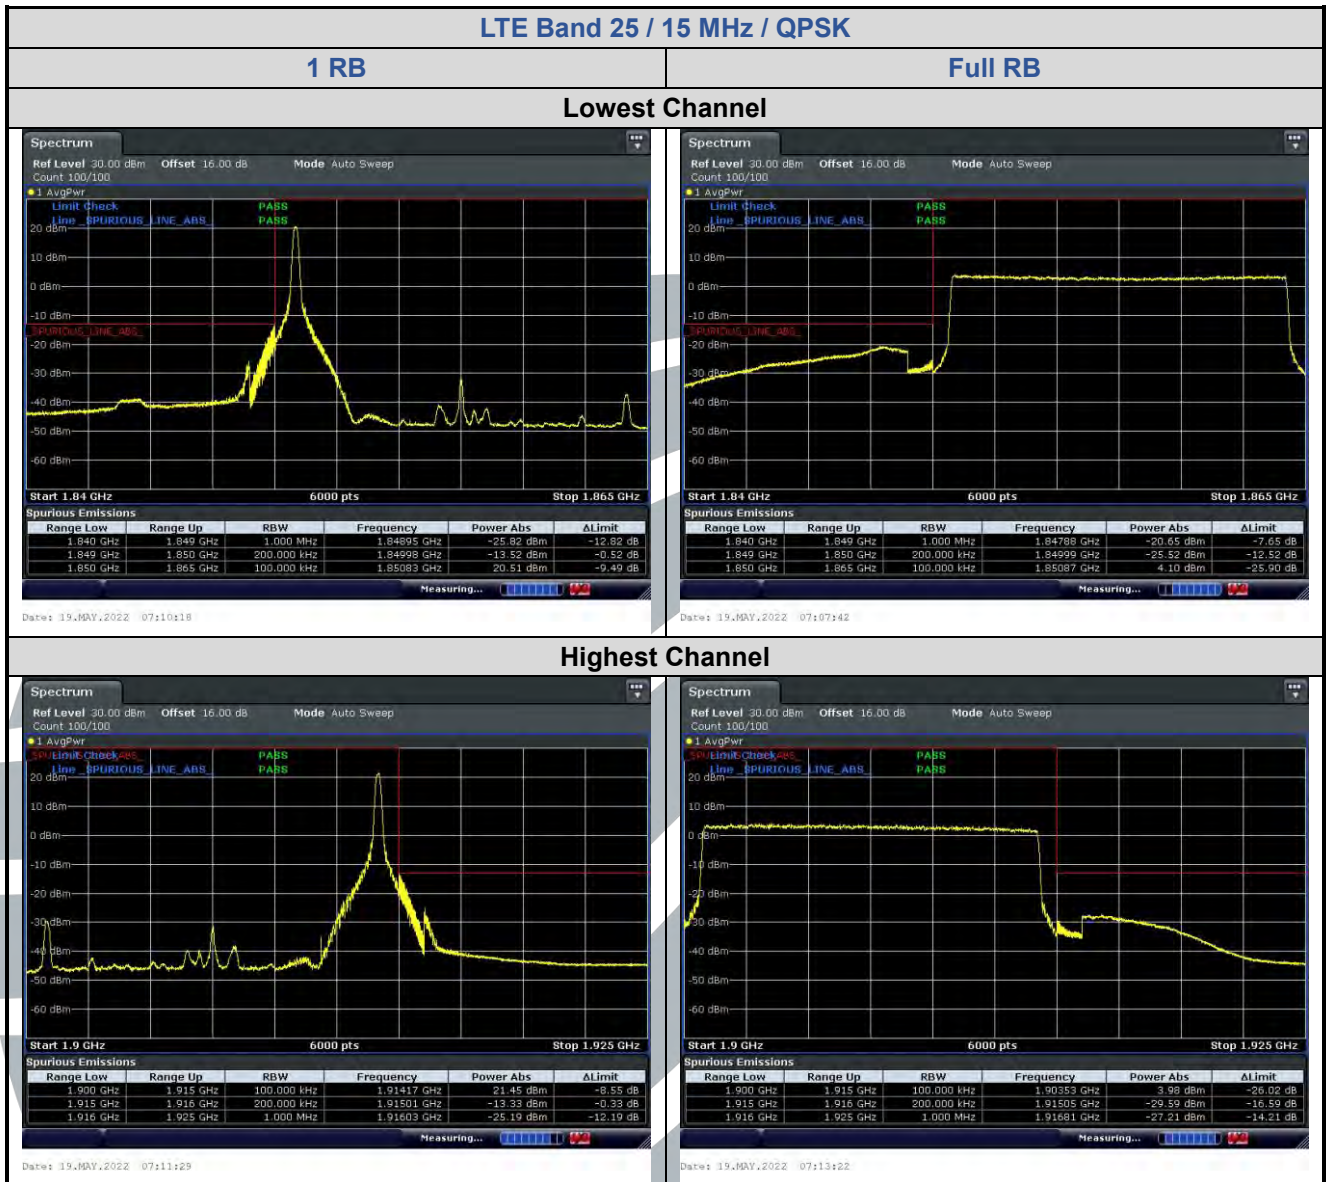

5.6.6 LTE Band 13

LTE Band 13 / 10 MHz / 64QAM

5.6.7 LTE Band 17

5.6.8 LTE Band 25

5.6.9 LTE Band 26