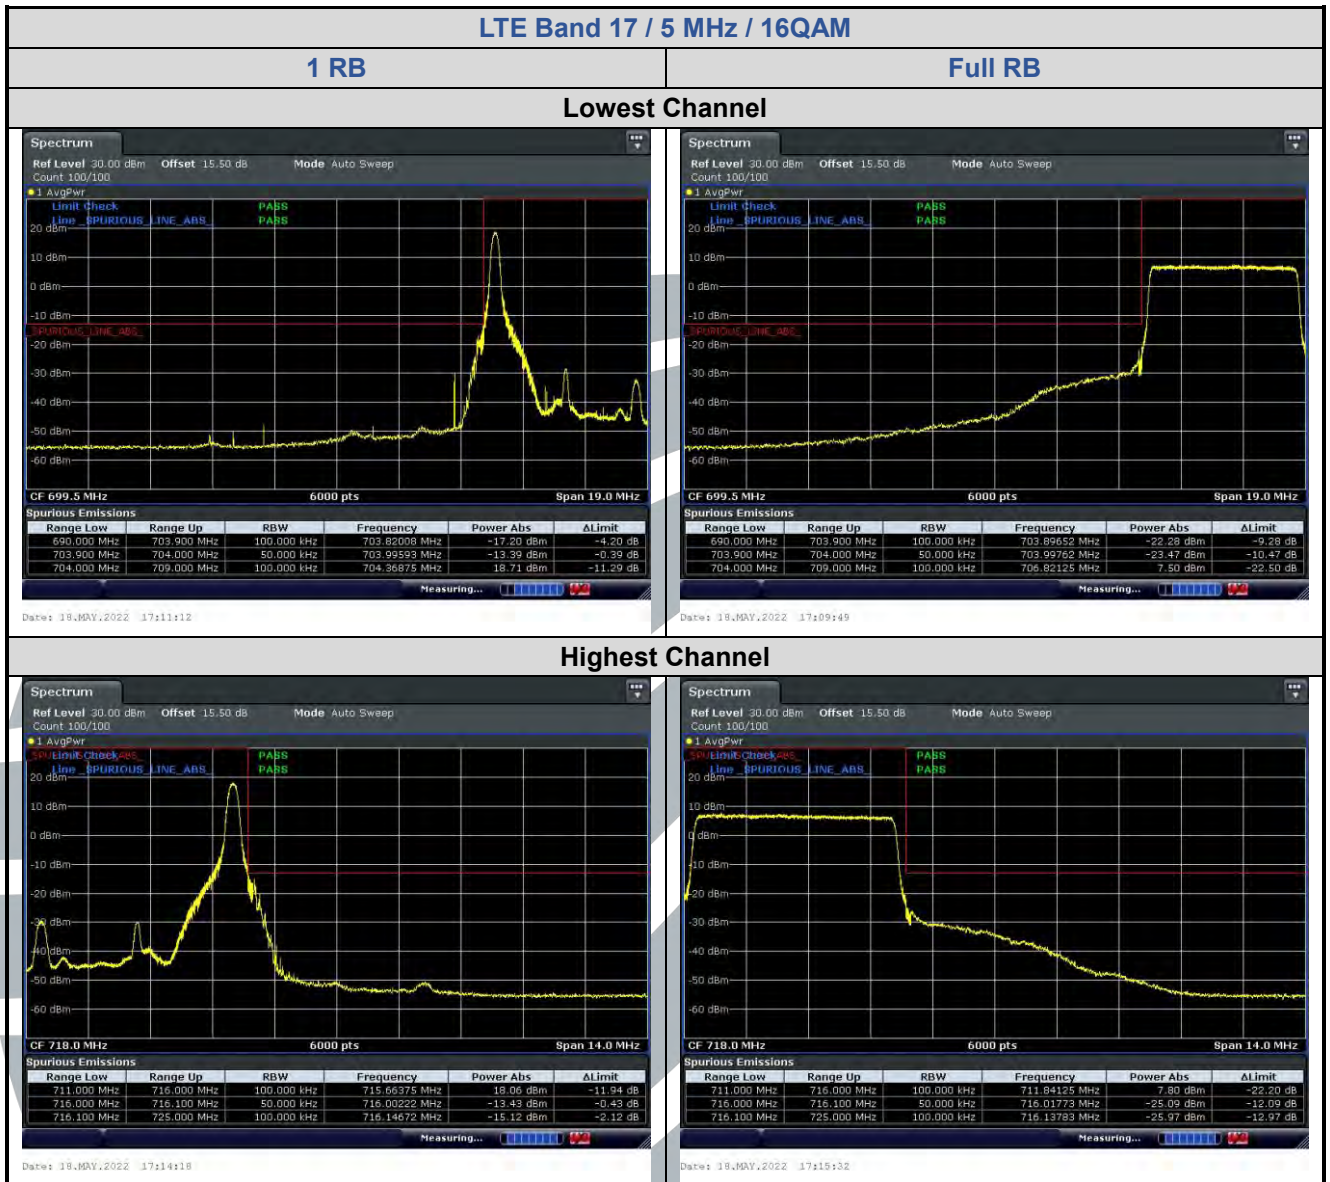

5.6.6 LTE Band 13

LTE Band 13 / 10 MHz / 64QAM

5.6.7 LTE Band 17

5.6.8 LTE Band 25

5.6.9 LTE Band 26