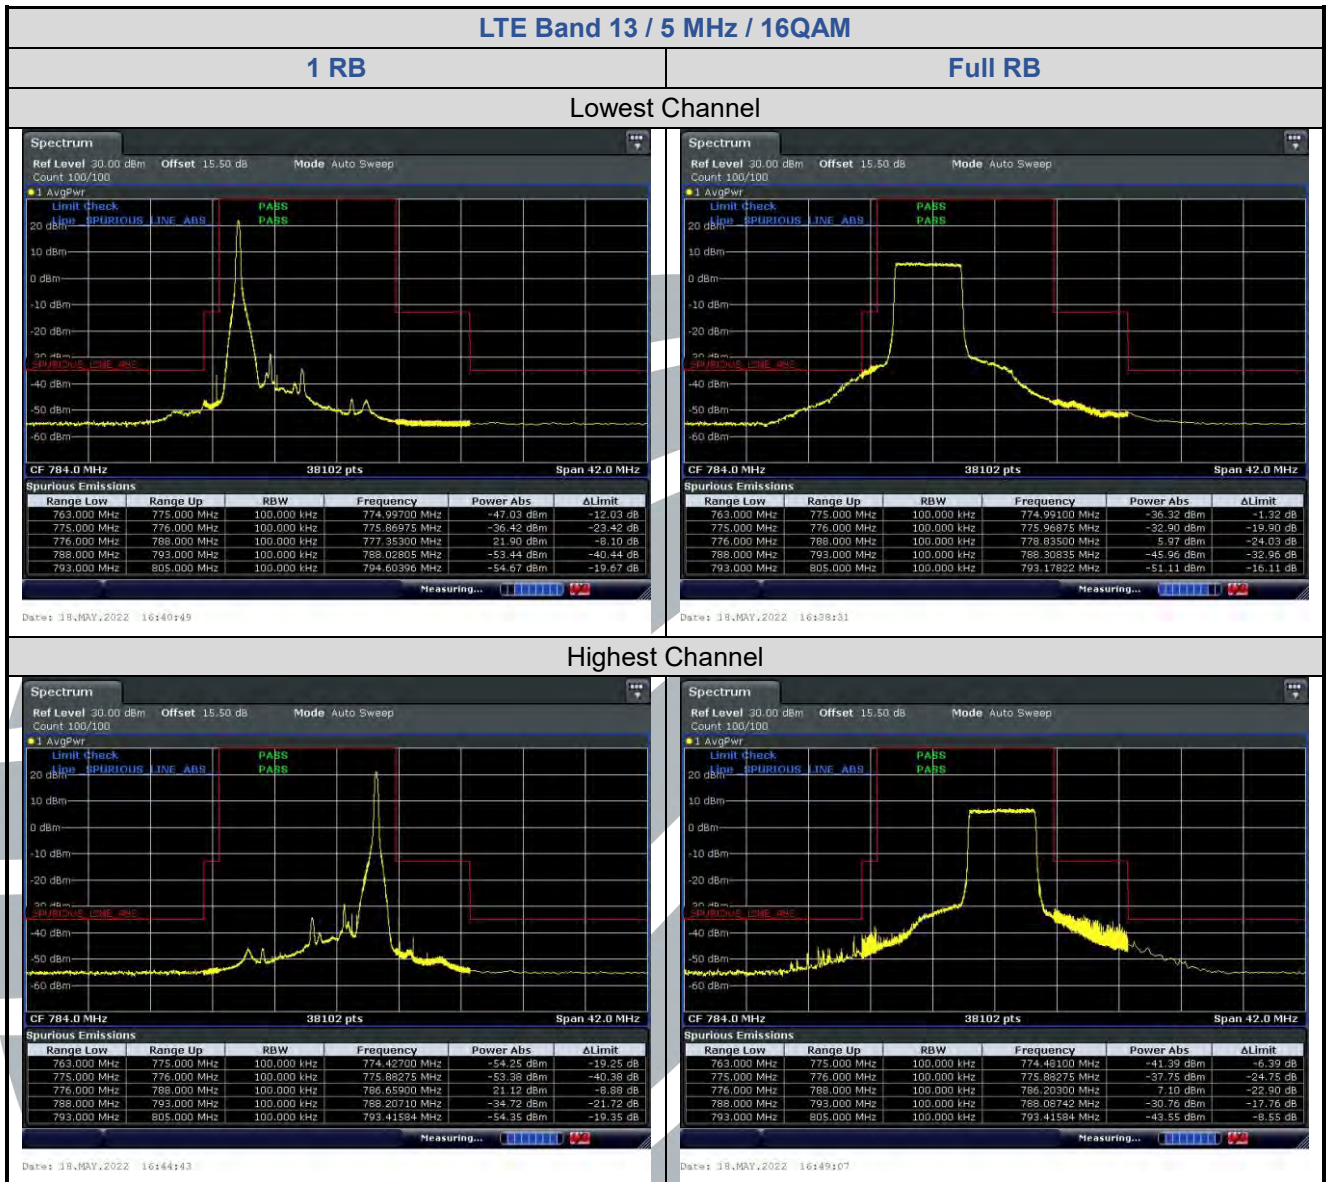

5.6.6 LTE Band 13

LTE Band 13 / 10 MHz / 64QAM

5.6.7 LTE Band 17

5.6.8 LTE Band 25

5.6.9 LTE Band 26