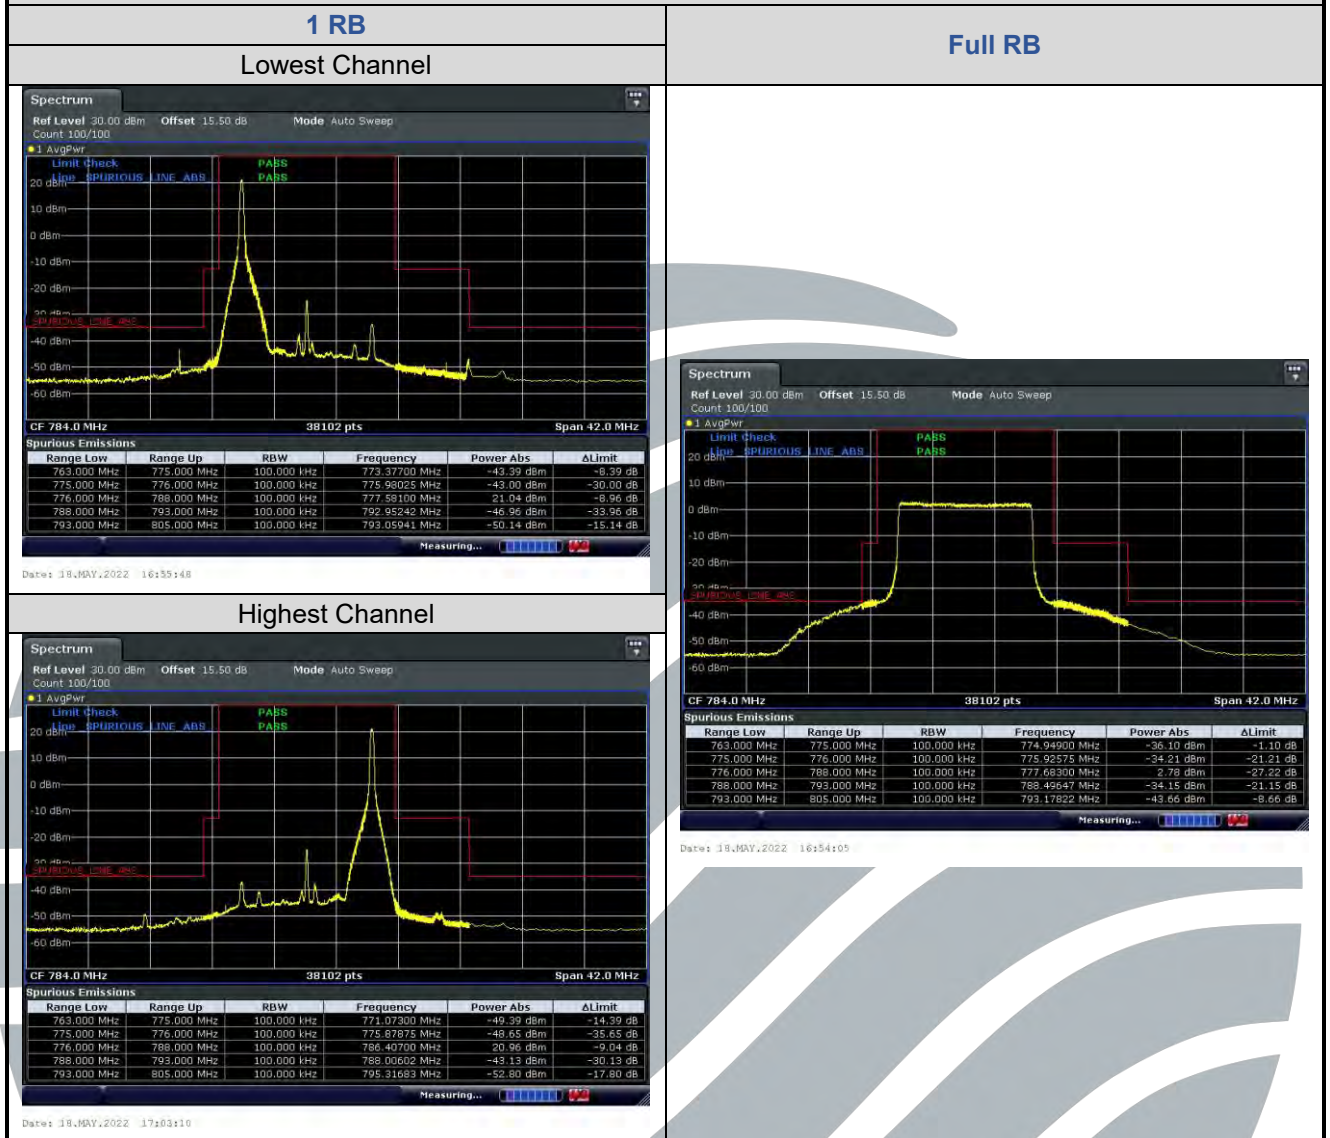

5.6.6 LTE Band 13

LTE Band 13 / 10 MHz / 64QAM

5.6.7 LTE Band 17

5.6.8 LTE Band 25

5.6.9 LTE Band 26