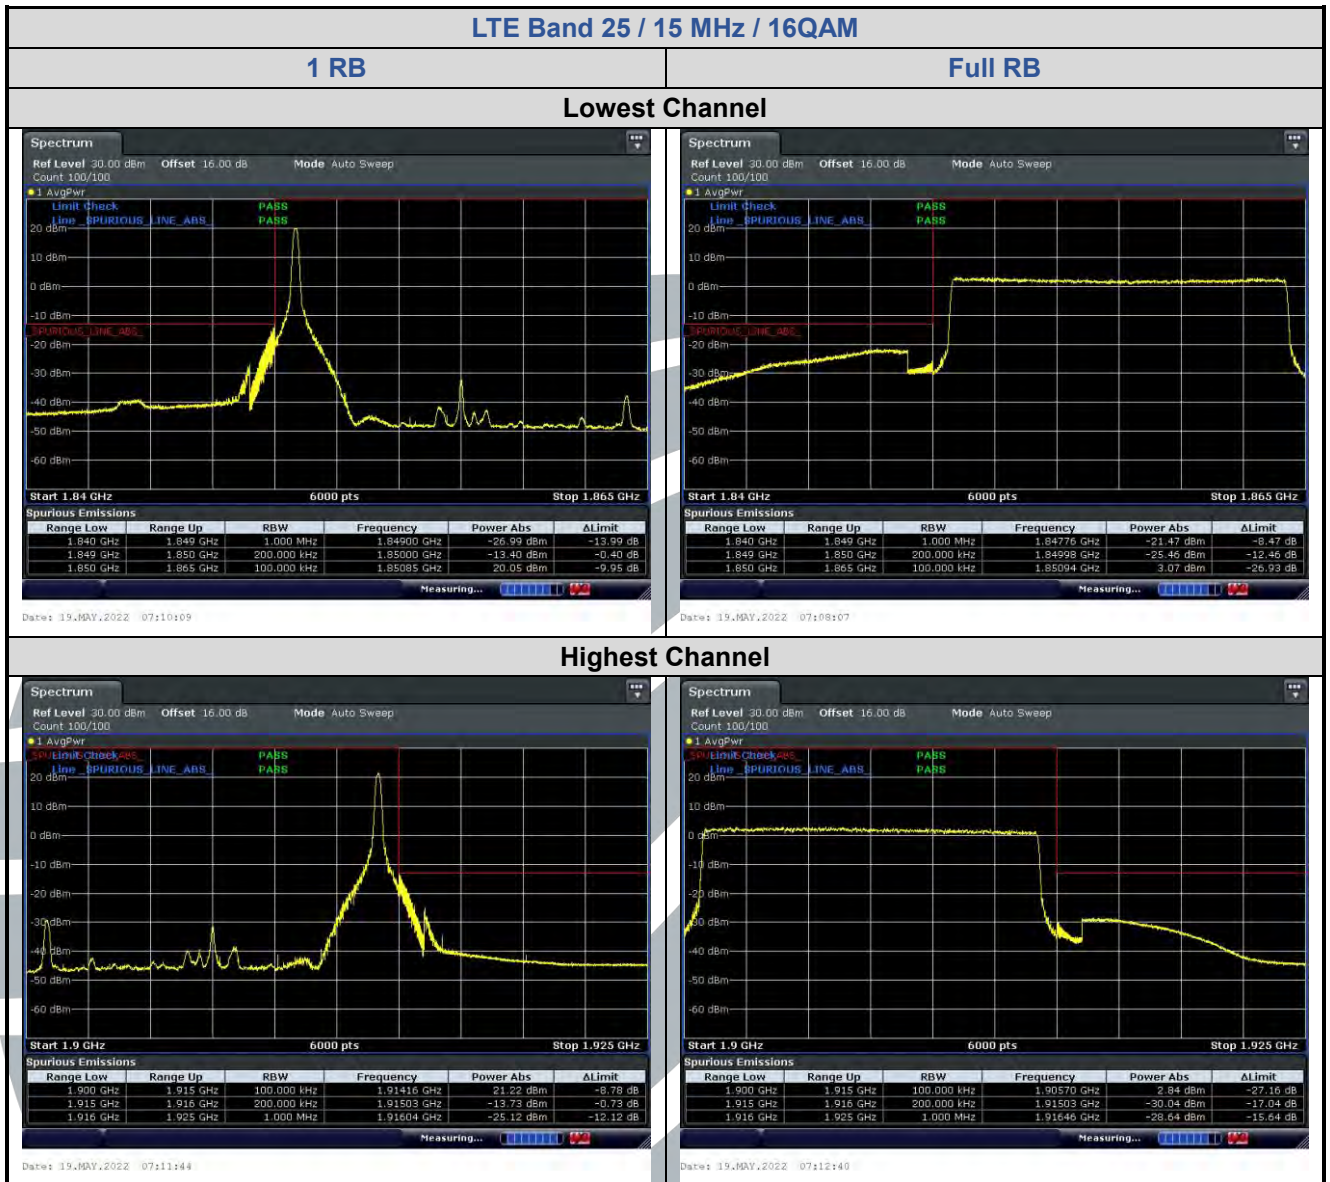

5.6.6 LTE Band 13

LTE Band 13 / 10 MHz / 64QAM

5.6.7 LTE Band 17

5.6.8 LTE Band 25

5.6.9 LTE Band 26