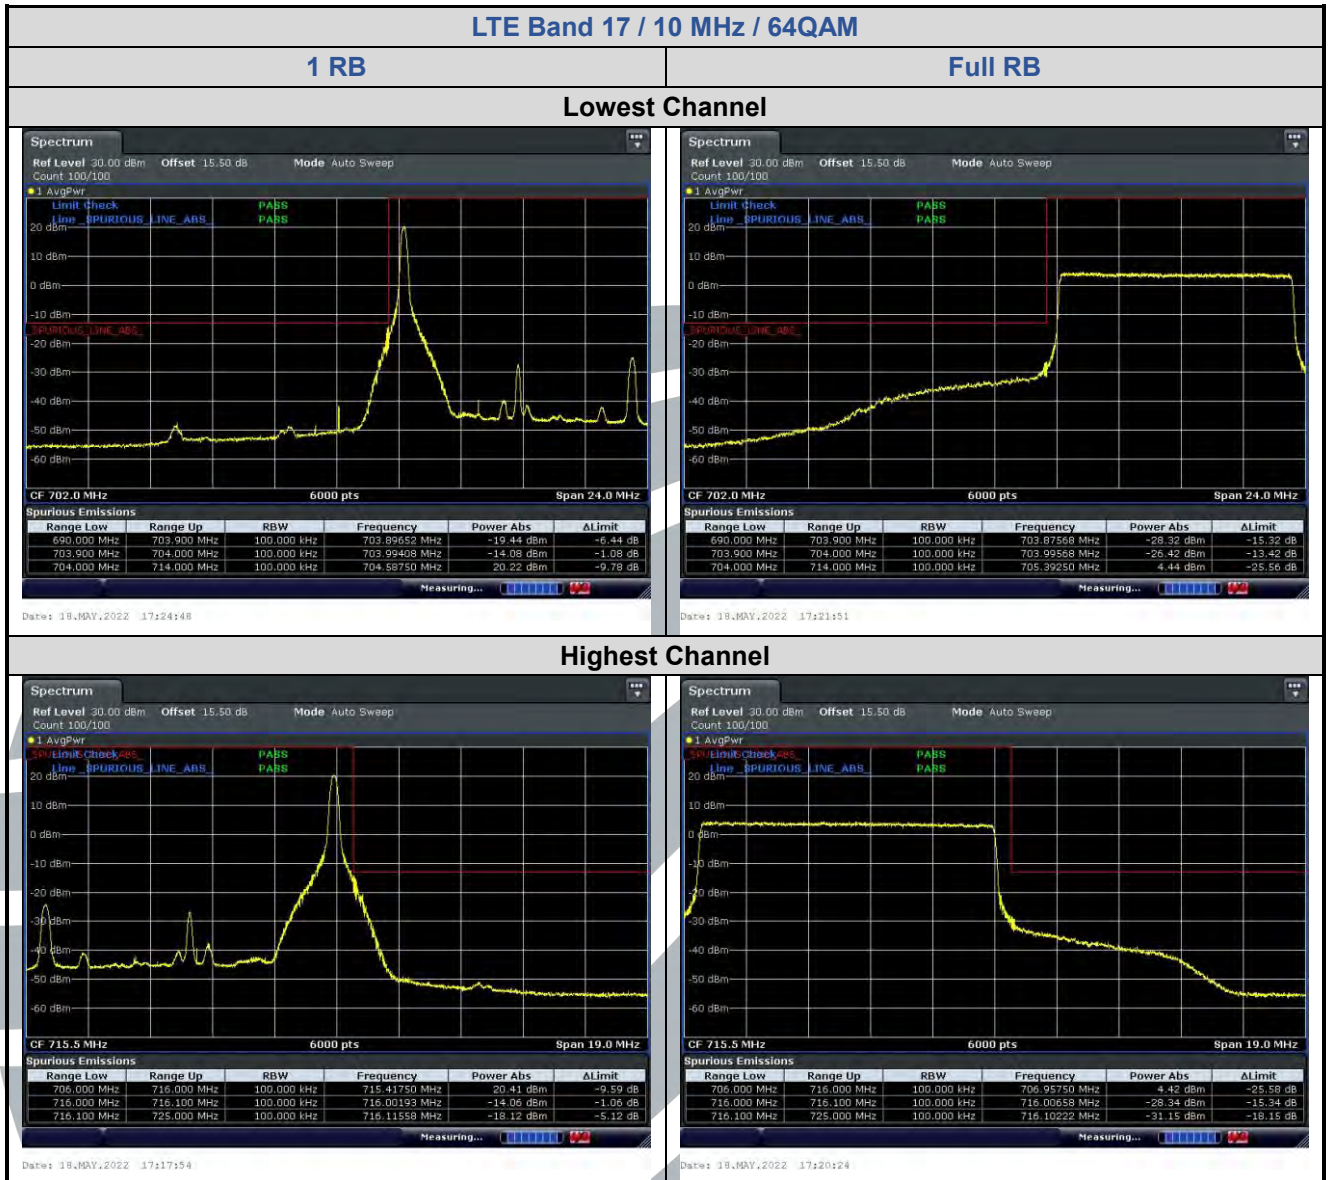

5.6.6 LTE Band 13

LTE Band 13 / 10 MHz / 64QAM

5.6.7 LTE Band 17

5.6.8 LTE Band 25

5.6.9 LTE Band 26