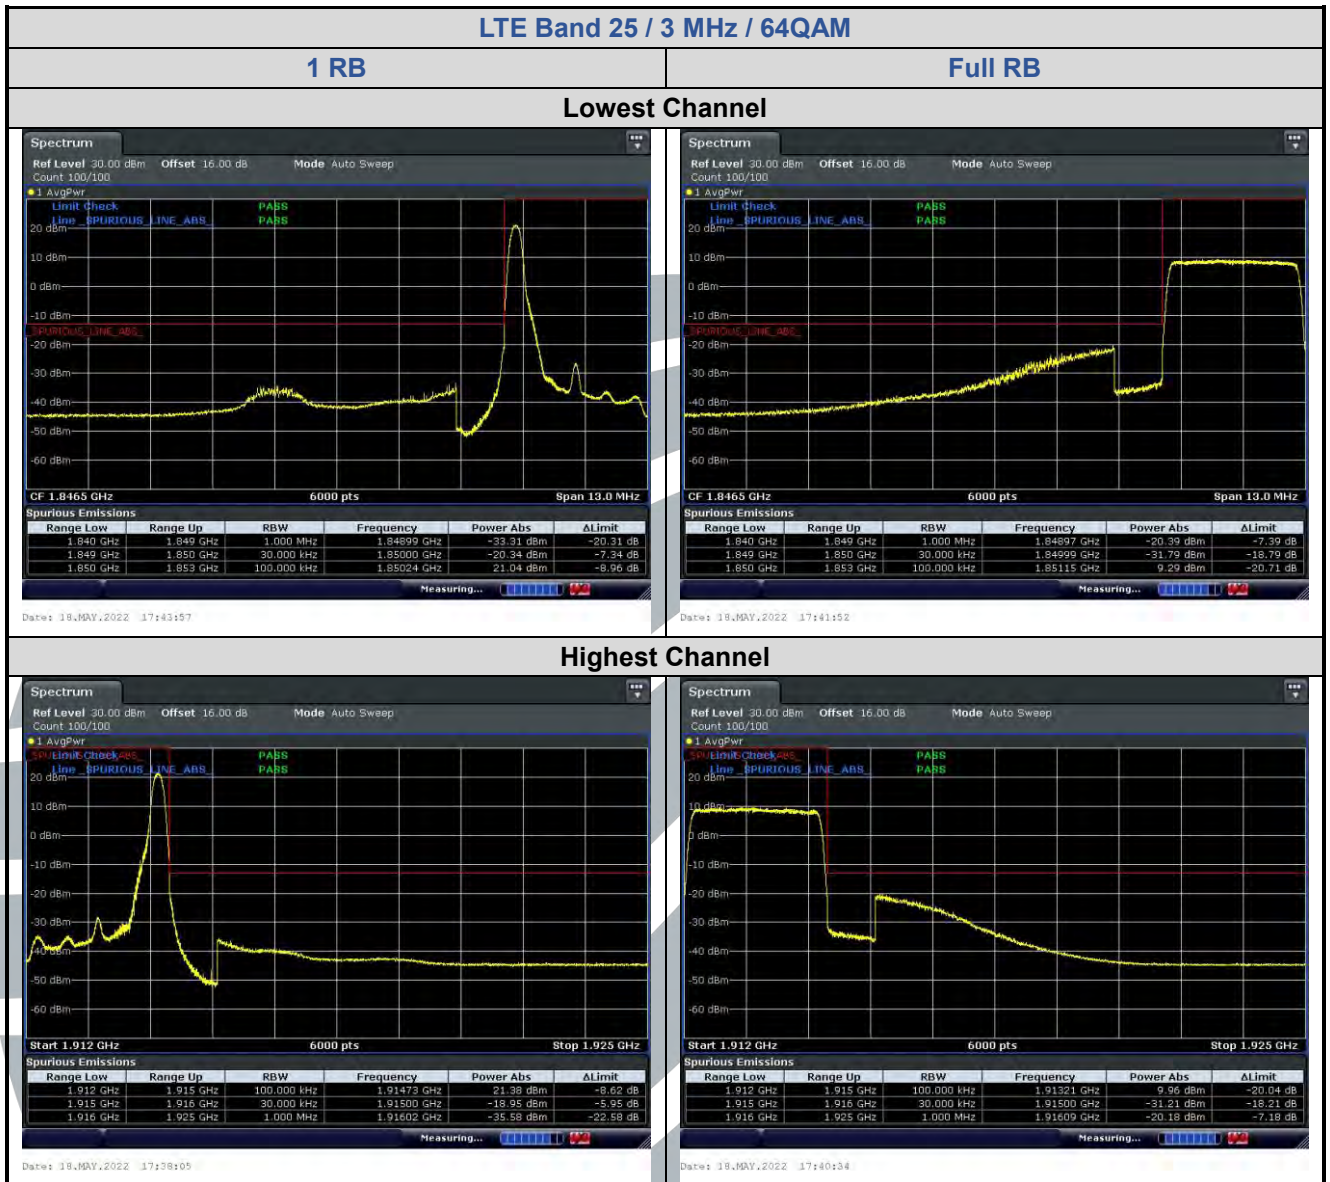

5.6.6 LTE Band 13

LTE Band 13 / 10 MHz / 64QAM

5.6.7 LTE Band 17

5.6.8 LTE Band 25

5.6.9 LTE Band 26