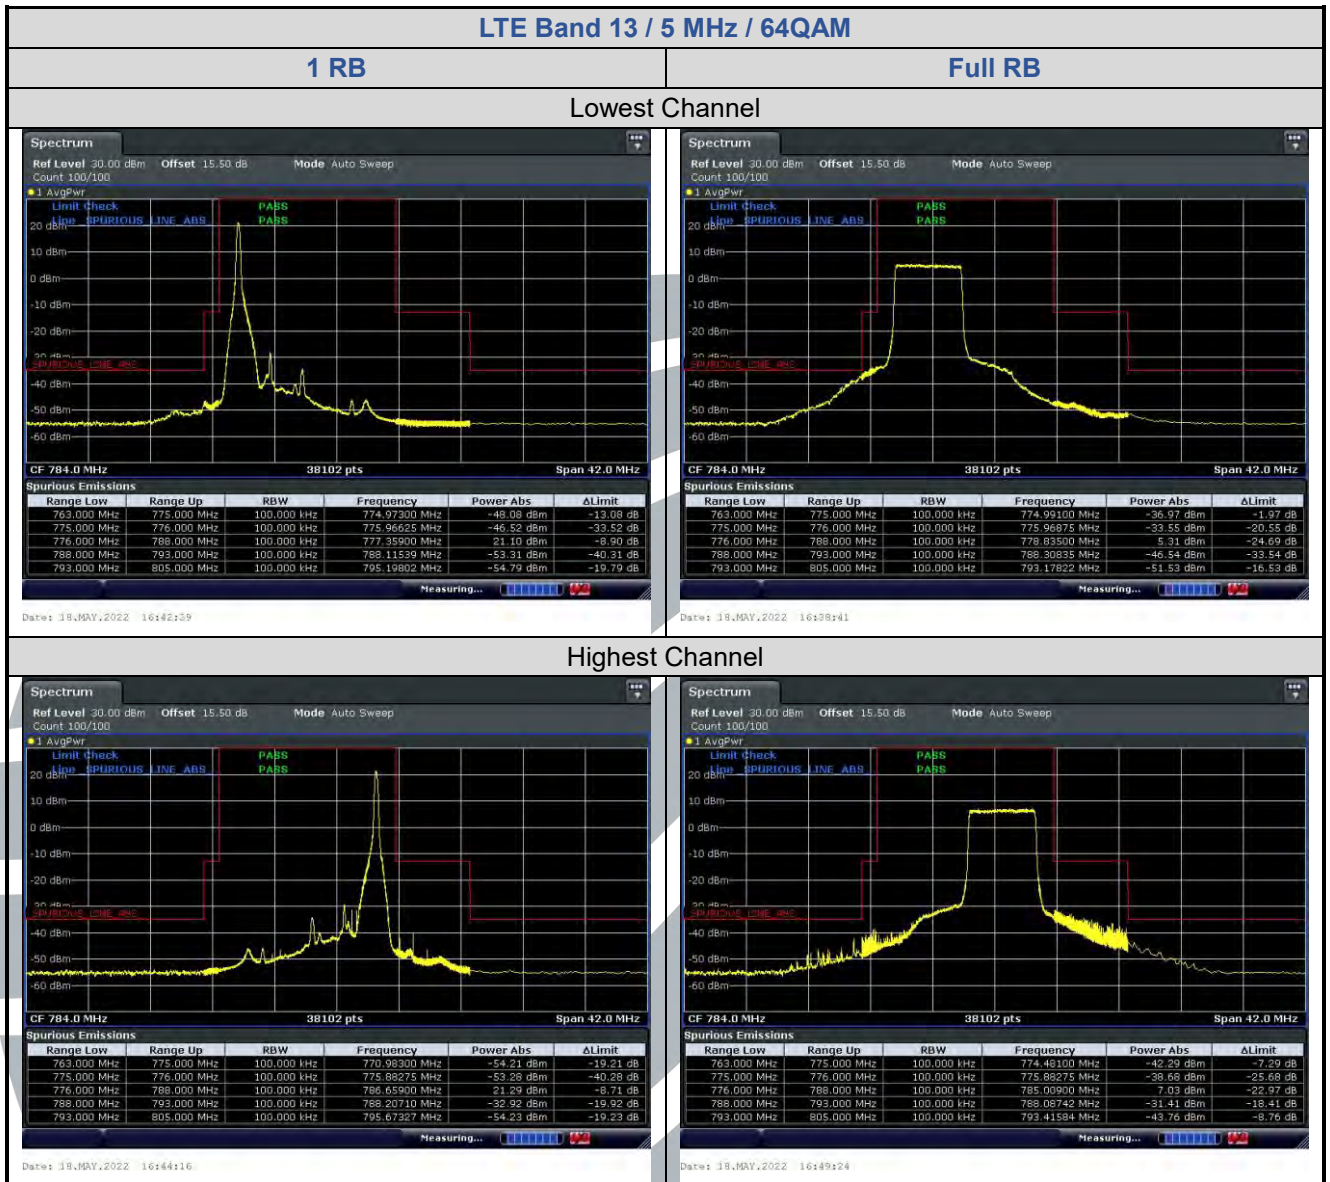

5.6.6 LTE Band 13

LTE Band 13 / 10 MHz / 64QAM

5.6.7 LTE Band 17

5.6.8 LTE Band 25

5.6.9 LTE Band 26