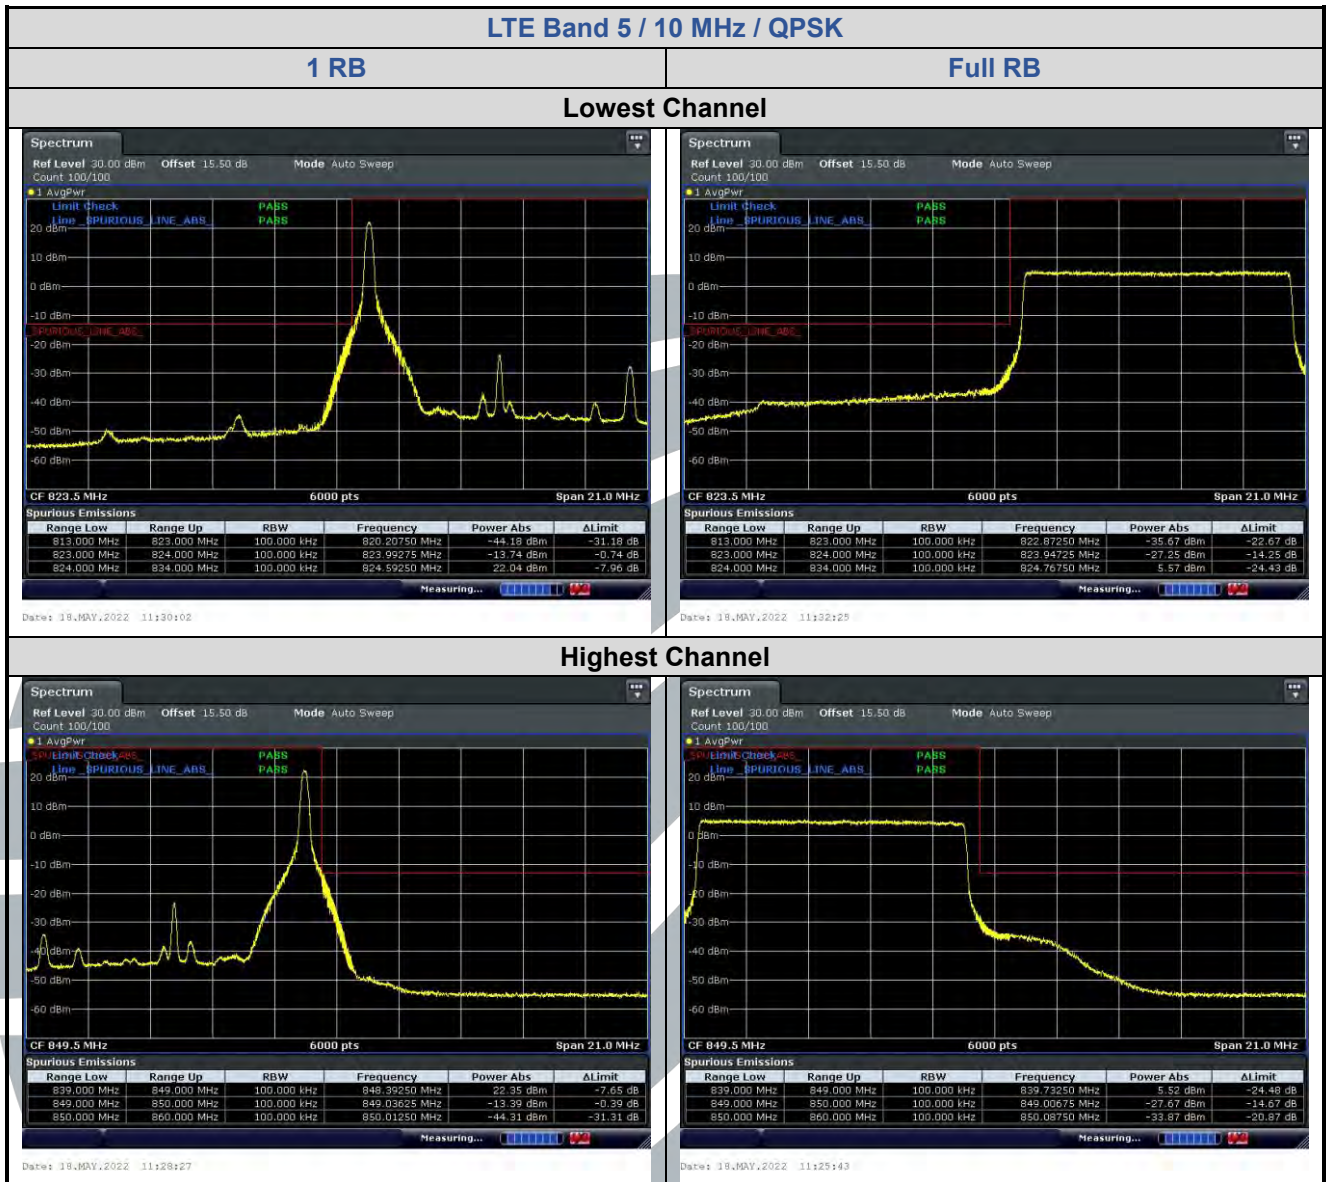

5.6.3 LTE Band 5

LTE Band 5 / 1.4 MHz / 16QAM

1 RB

Full RB

Lowest Channel

Date: 18.MAY.2022 10:39:50

Date: 18.MAY.2022 10:38:50

Highest Channel

Date: 18.MAY.2022 10:43:02

Date: 18.MAY.2022 10:44:10

5.6.4 LTE Band 7

5.6.5 LTE Band 12