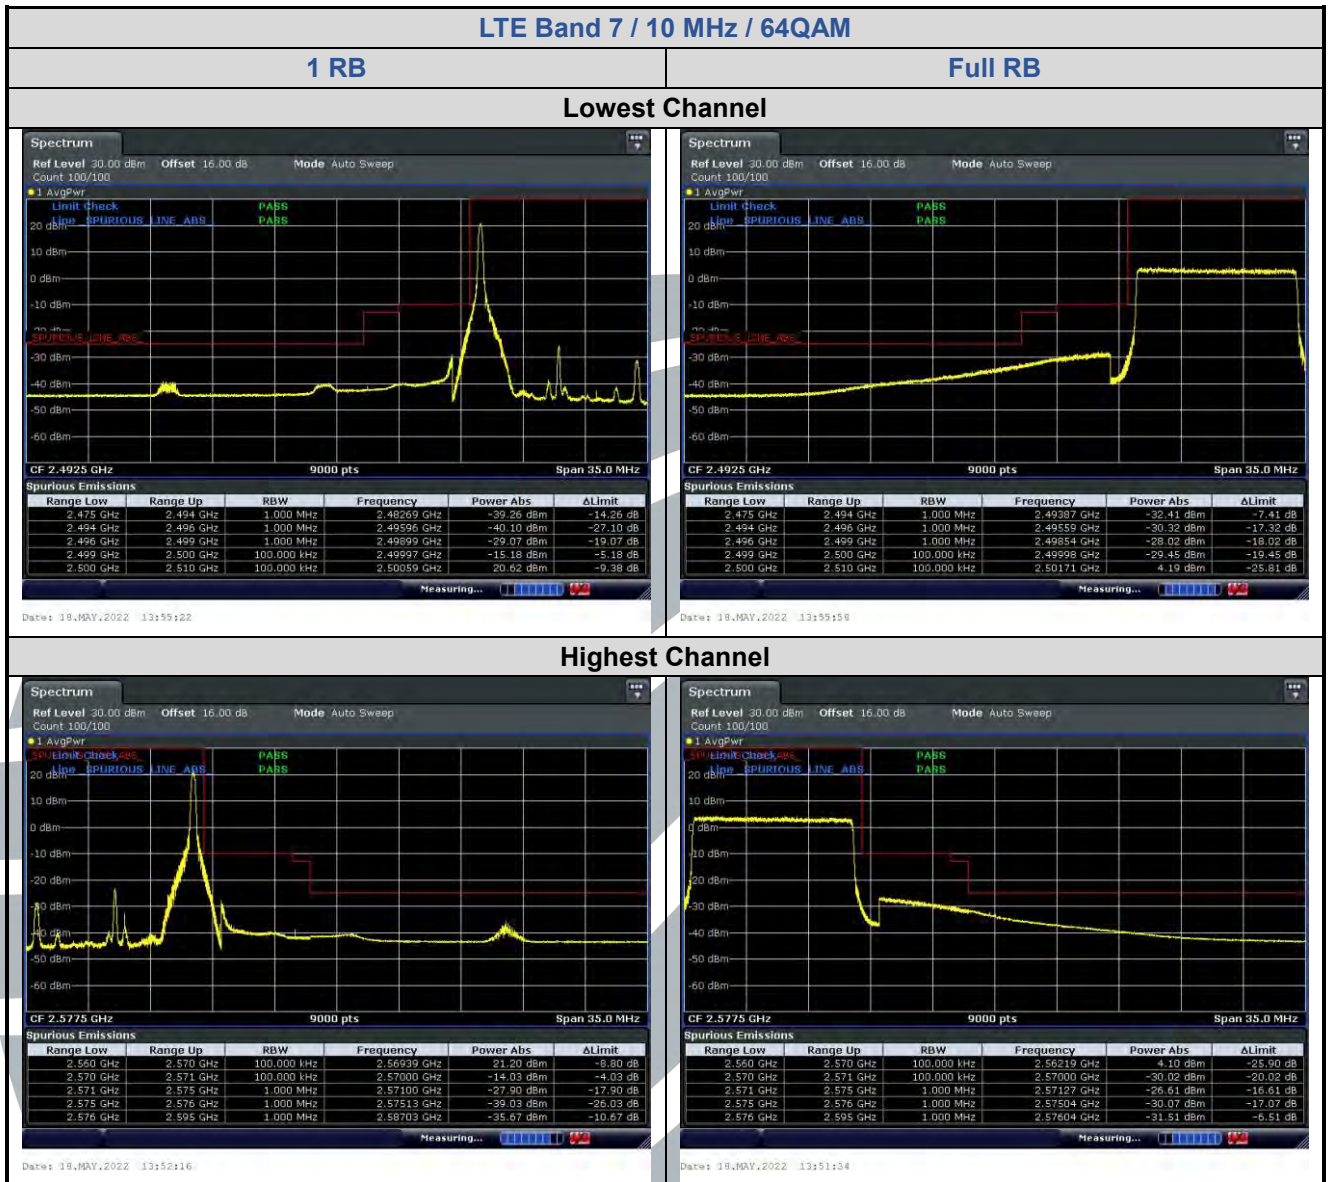

Date: 18.MAY.2022 10:43:02

Date: 18.MAY.2022 10:44:10

5.6.4 LTE Band 7

5.6.5 LTE Band 12