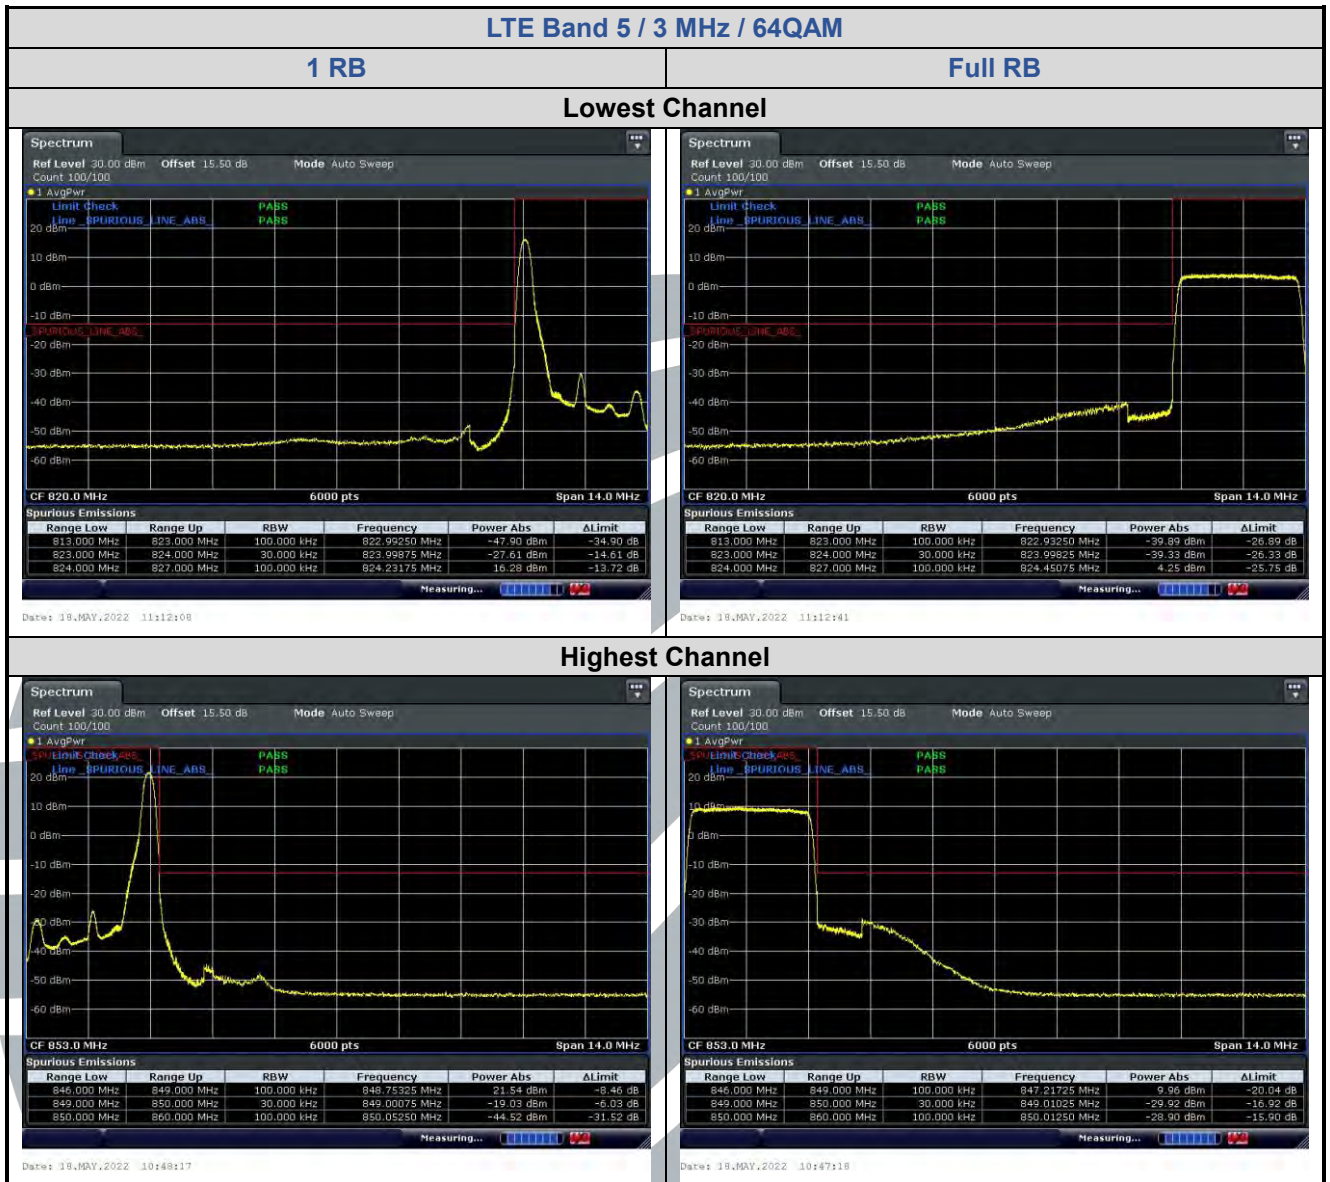

Date: 18.MAY.2022 10:43:02

Date: 18.MAY.2022 10:44:10

5.6.4 LTE Band 7

5.6.5 LTE Band 12