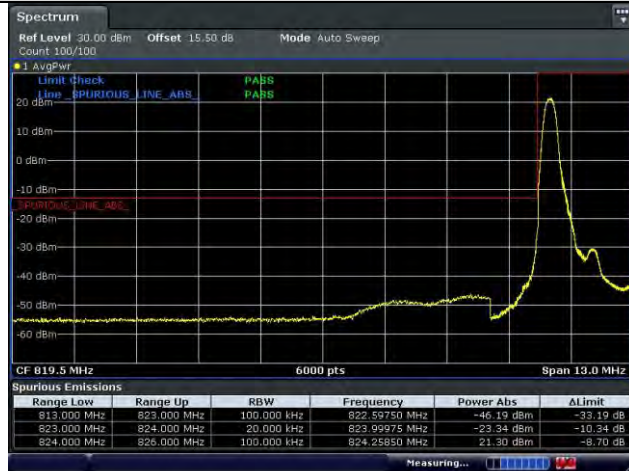

5.6.3 LTE Band 5

LTE Band 5 / 1.4 MHz / 16QAM

1 RB

Full RB

Lowest Channel

Date: 18.MAY.2022 10:39:50

Date: 18.MAY.2022 10:38:50

Highest Channel