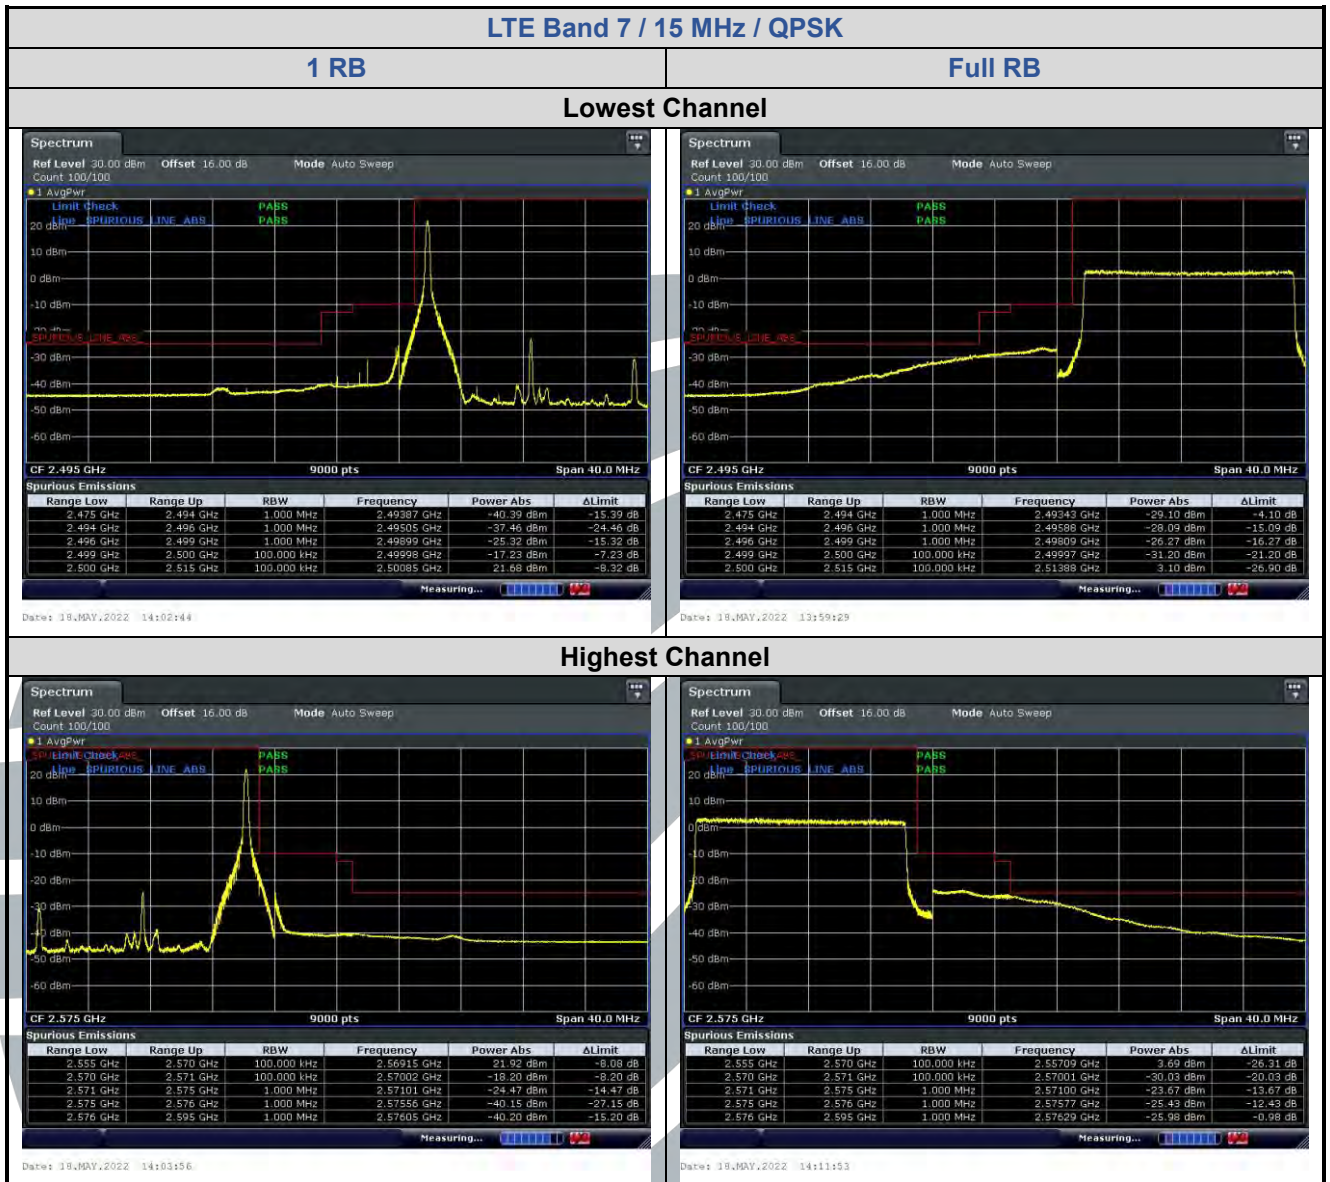

Date: 18.MAY.2022 10:43:02

Date: 18.MAY.2022 10:44:10

5.6.4 LTE Band 7

5.6.5 LTE Band 12