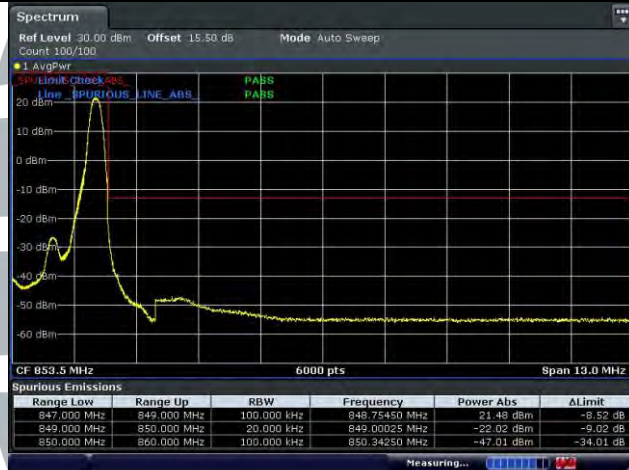

5.6.3 LTE Band 5

LTE Band 5 / 1.4 MHz / 16QAM

1 RB

Full RB

Lowest Channel

Date: 18.MAY.2022 10:39:50

Date: 18.MAY.2022 10:38:50

Highest Channel

Date: 18.MAY.2022 10:43:02

Date: 18.MAY.2022 10:44:10

5.6.4 LTE Band 7

5.6.5 LTE Band 12