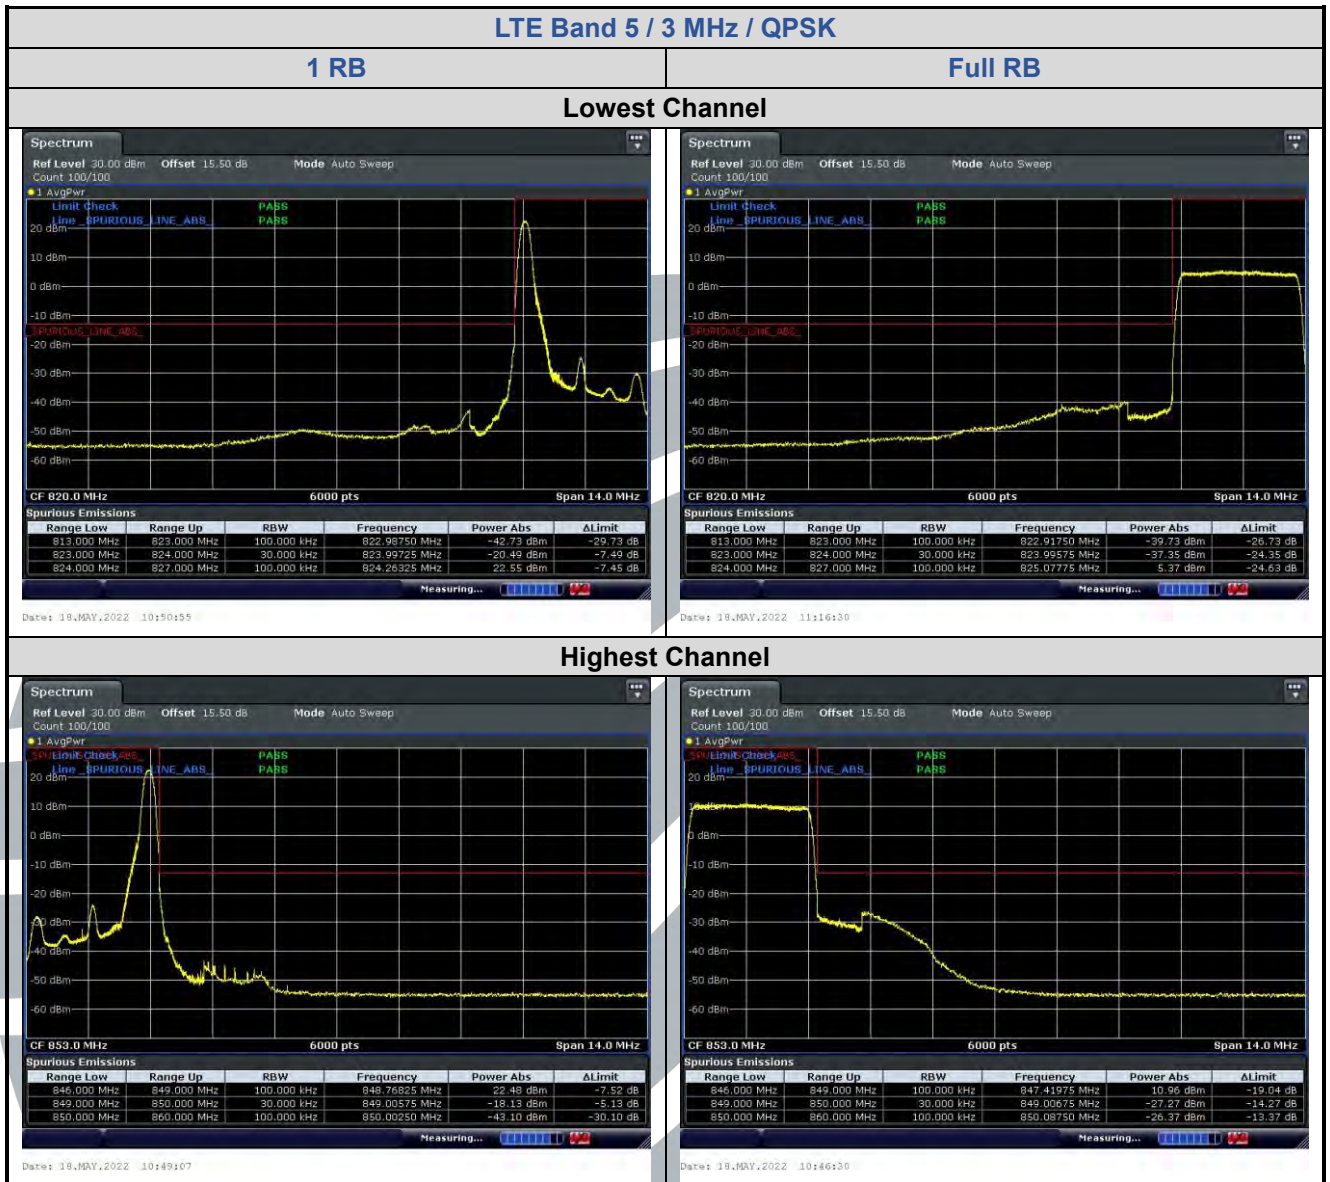

5.6.3 LTE Band 5

LTE Band 5 / 1.4 MHz / 16QAM

1 RB

Full RB

Lowest Channel

Date: 18.MAY.2022 10:39:50

Date: 18.MAY.2022 10:38:50

Highest Channel

Date: 18.MAY.2022 10:43:02

Date: 18.MAY.2022 10:44:10

5.6.4 LTE Band 7

5.6.5 LTE Band 12