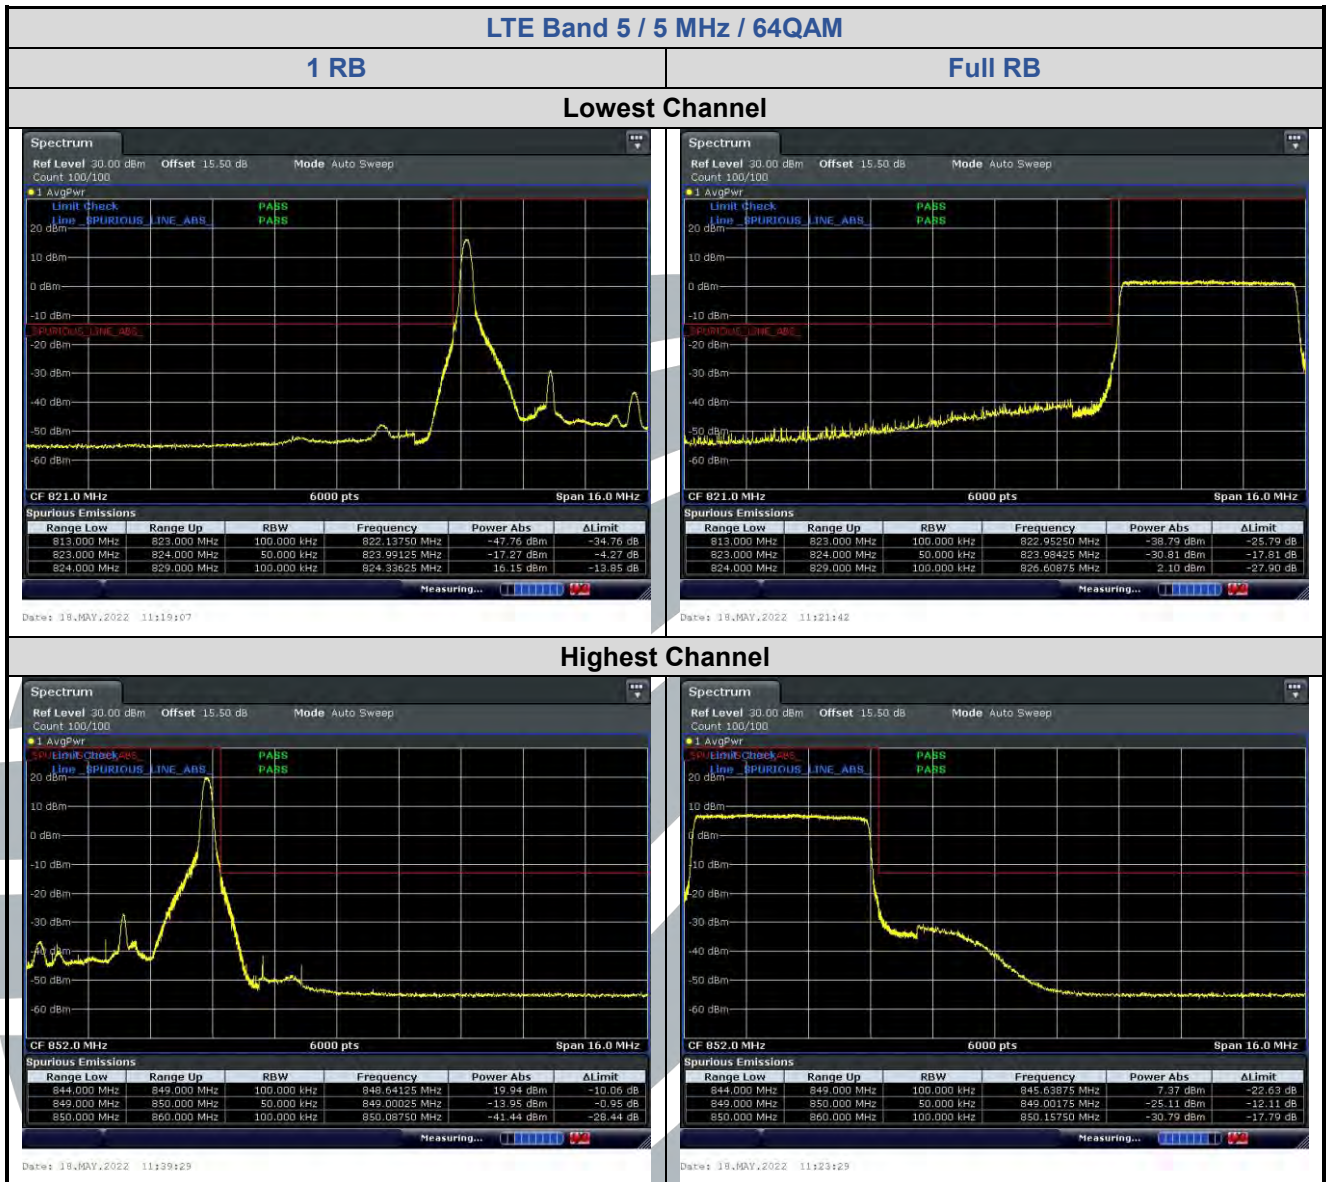

Date: 18.MAY.2022 10:43:02

Date: 18.MAY.2022 10:44:10

5.6.4 LTE Band 7

5.6.5 LTE Band 12