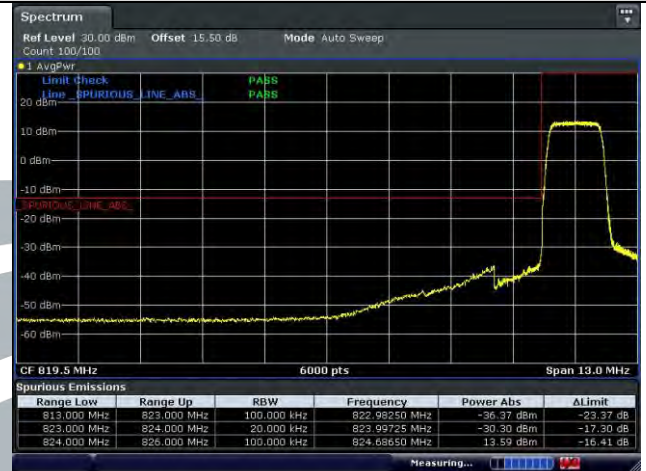

5.6.3 LTE Band 5

LTE Band 5 / 1.4 MHz / 16QAM

1 RB

Full RB

Lowest Channel

Date: 18.MAY.2022 10:39:50

Date: 18.MAY.2022 10:38:50

Highest Channel