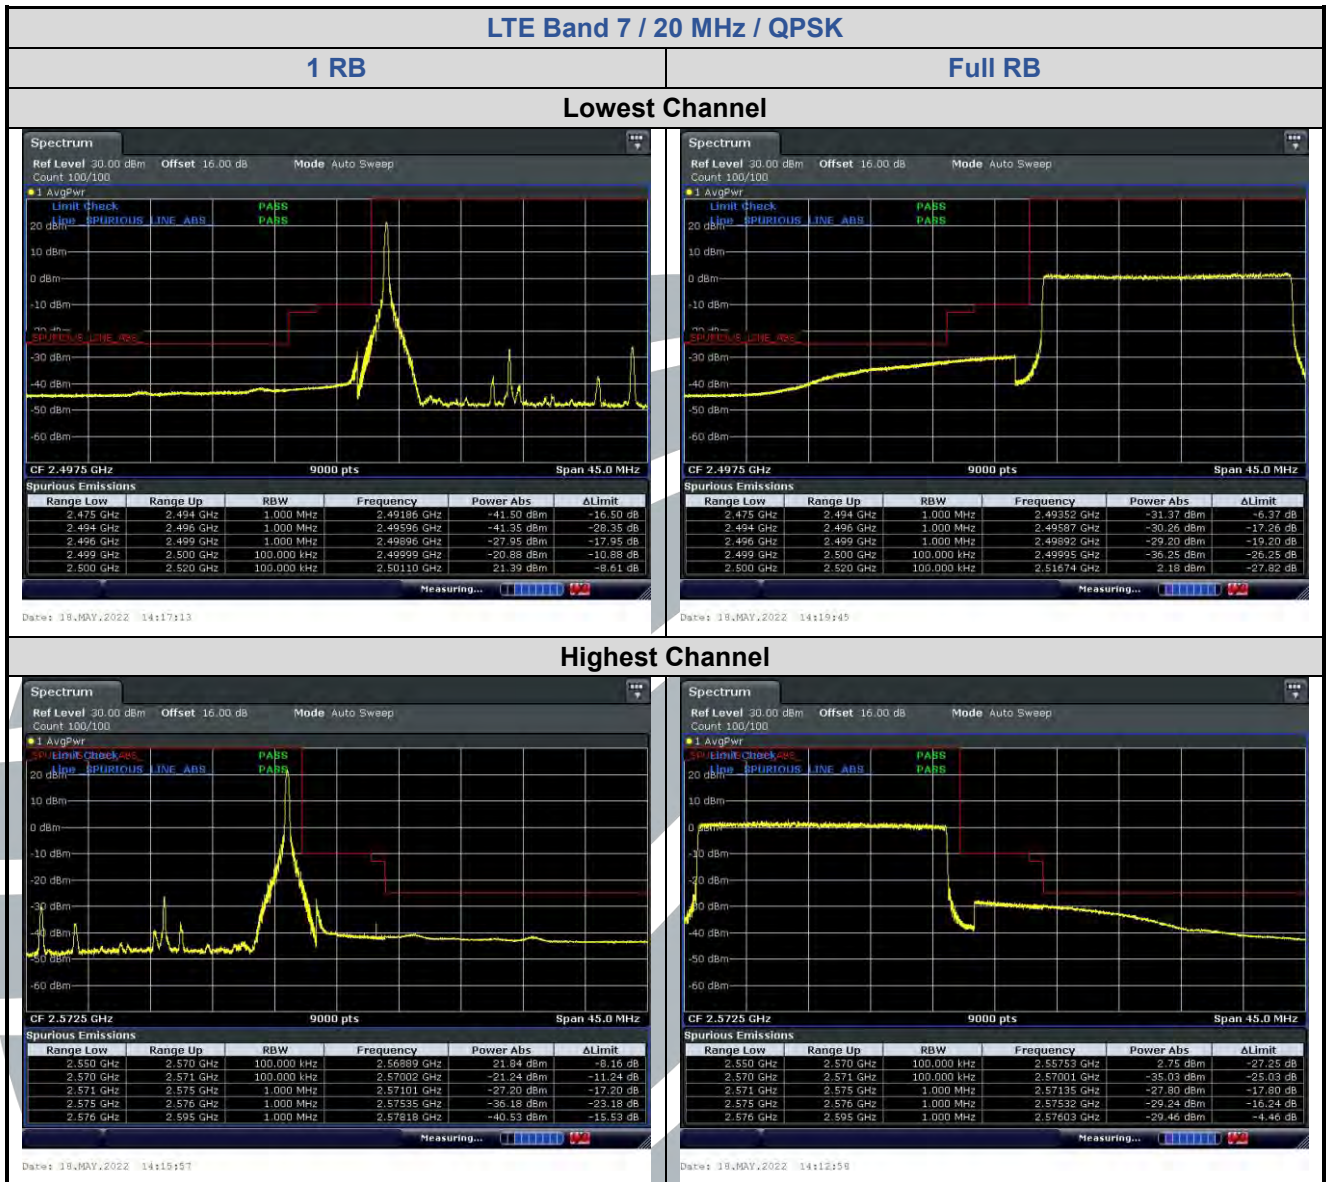

Date: 18.MAY.2022 10:43:02

Date: 18.MAY.2022 10:44:10

5.6.4 LTE Band 7

5.6.5 LTE Band 12