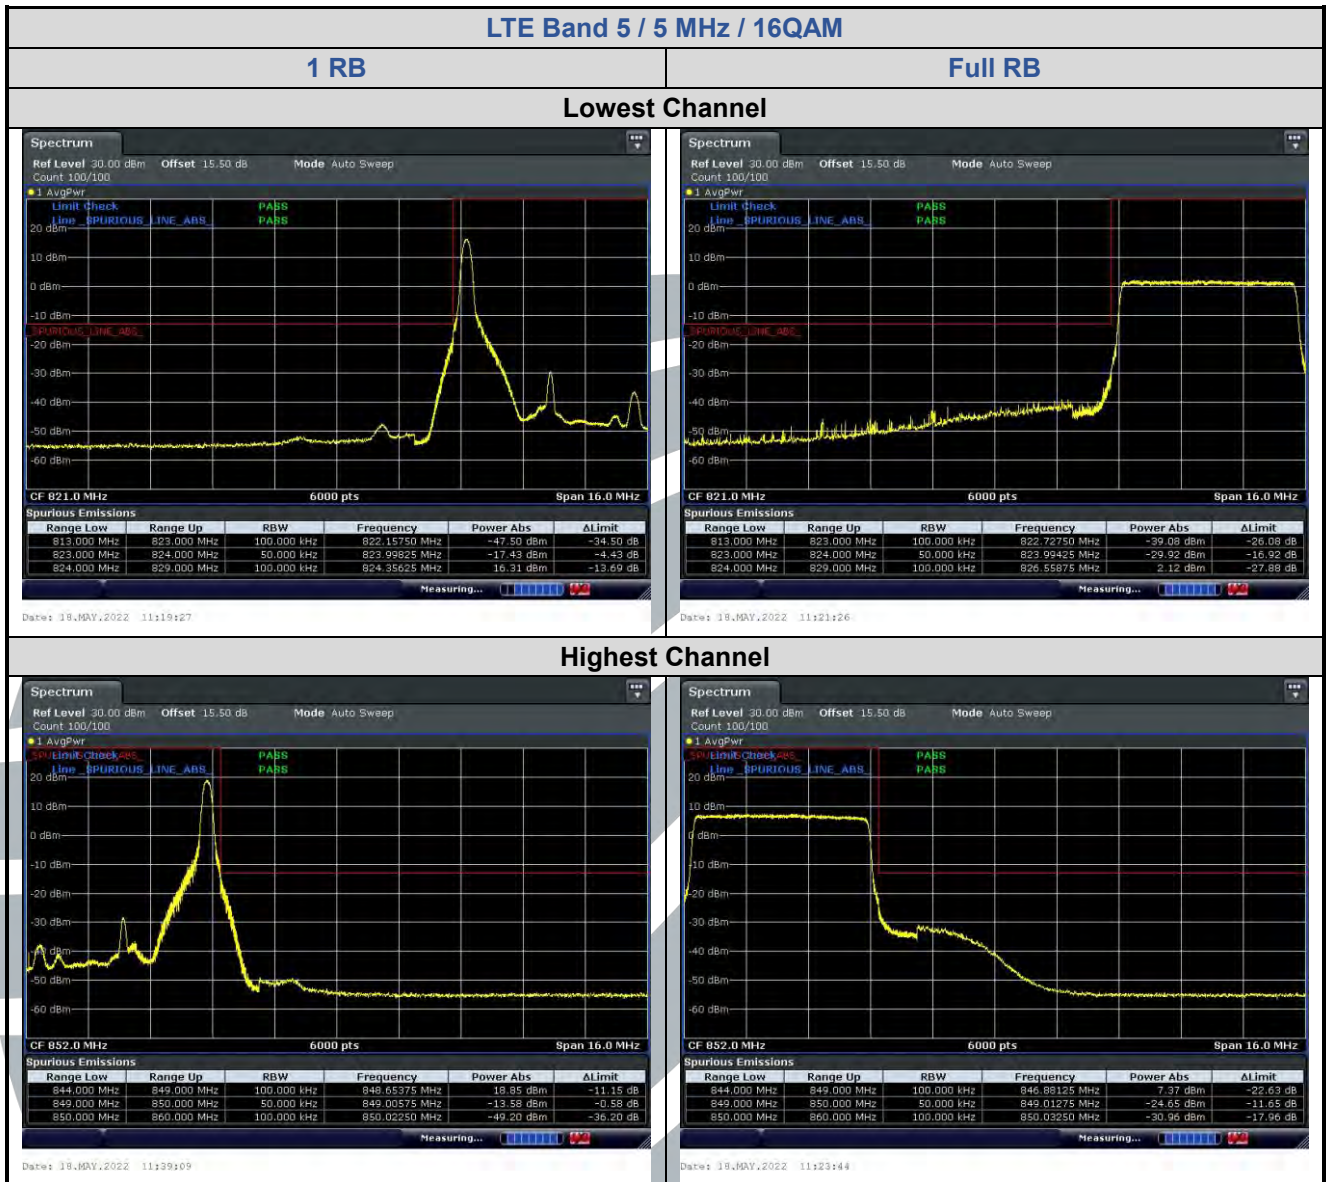

5.6.3 LTE Band 5

LTE Band 5 / 1.4 MHz / 16QAM

1 RB

Full RB

Lowest Channel

Date: 18.MAY.2022 10:39:50

Date: 18.MAY.2022 10:38:50

Highest Channel

Date: 18.MAY.2022 10:43:02

Date: 18.MAY.2022 10:44:10

5.6.4 LTE Band 7

5.6.5 LTE Band 12