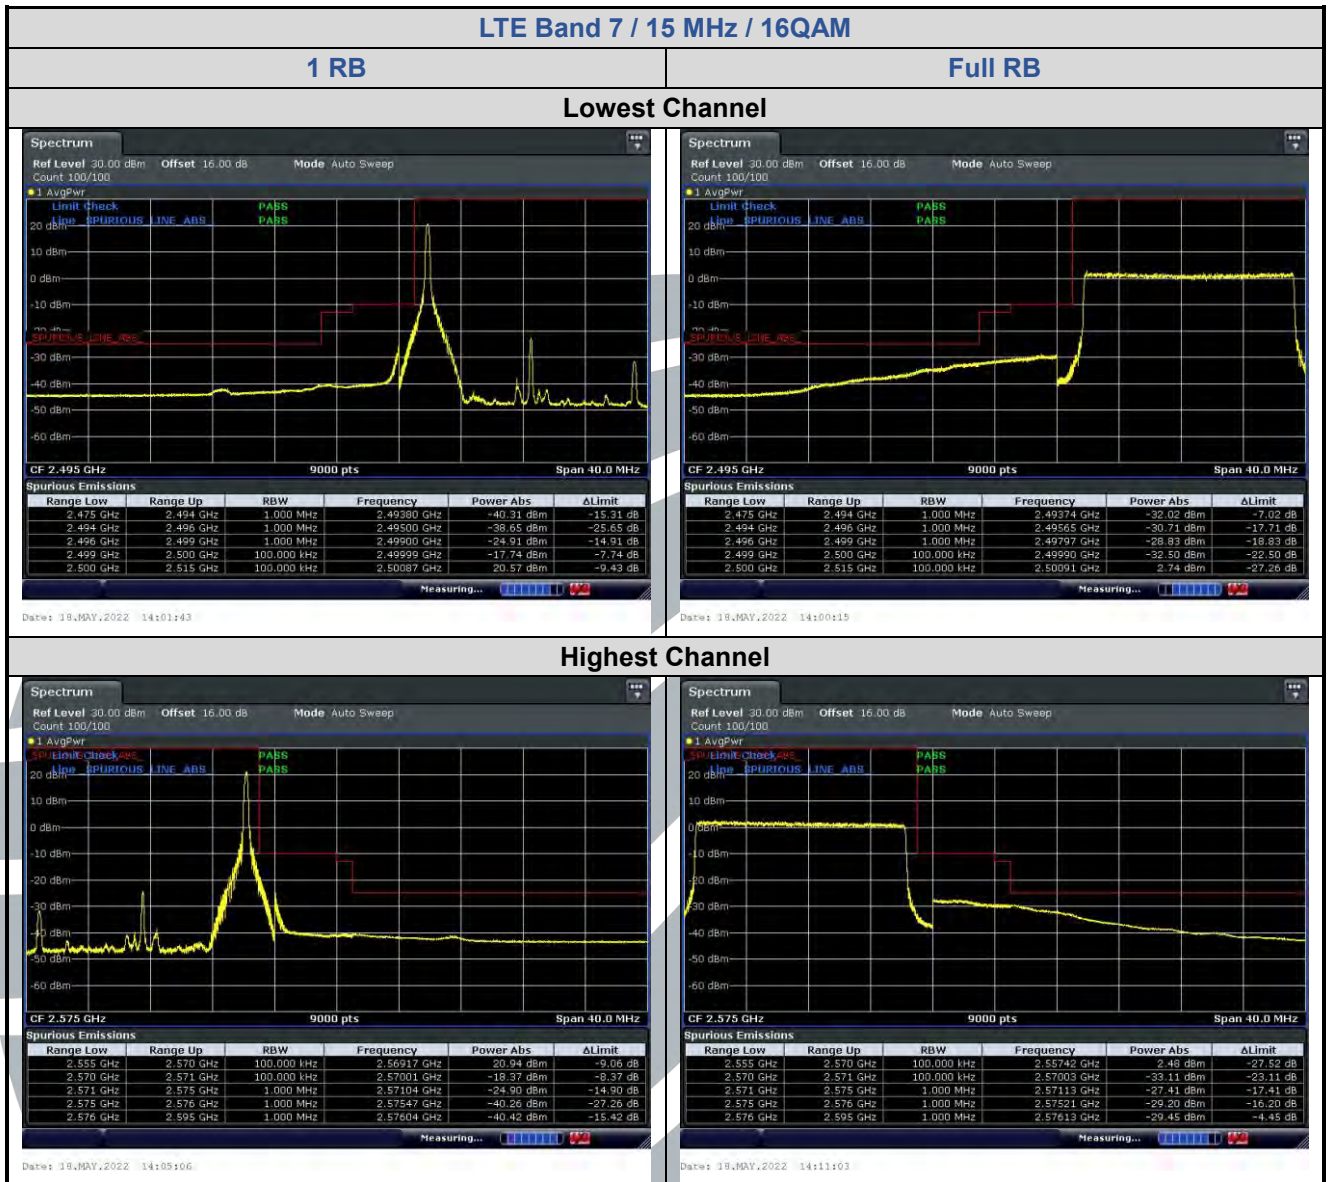

Date: 18.MAY.2022 10:43:02

Date: 18.MAY.2022 10:44:10

5.6.4 LTE Band 7

5.6.5 LTE Band 12