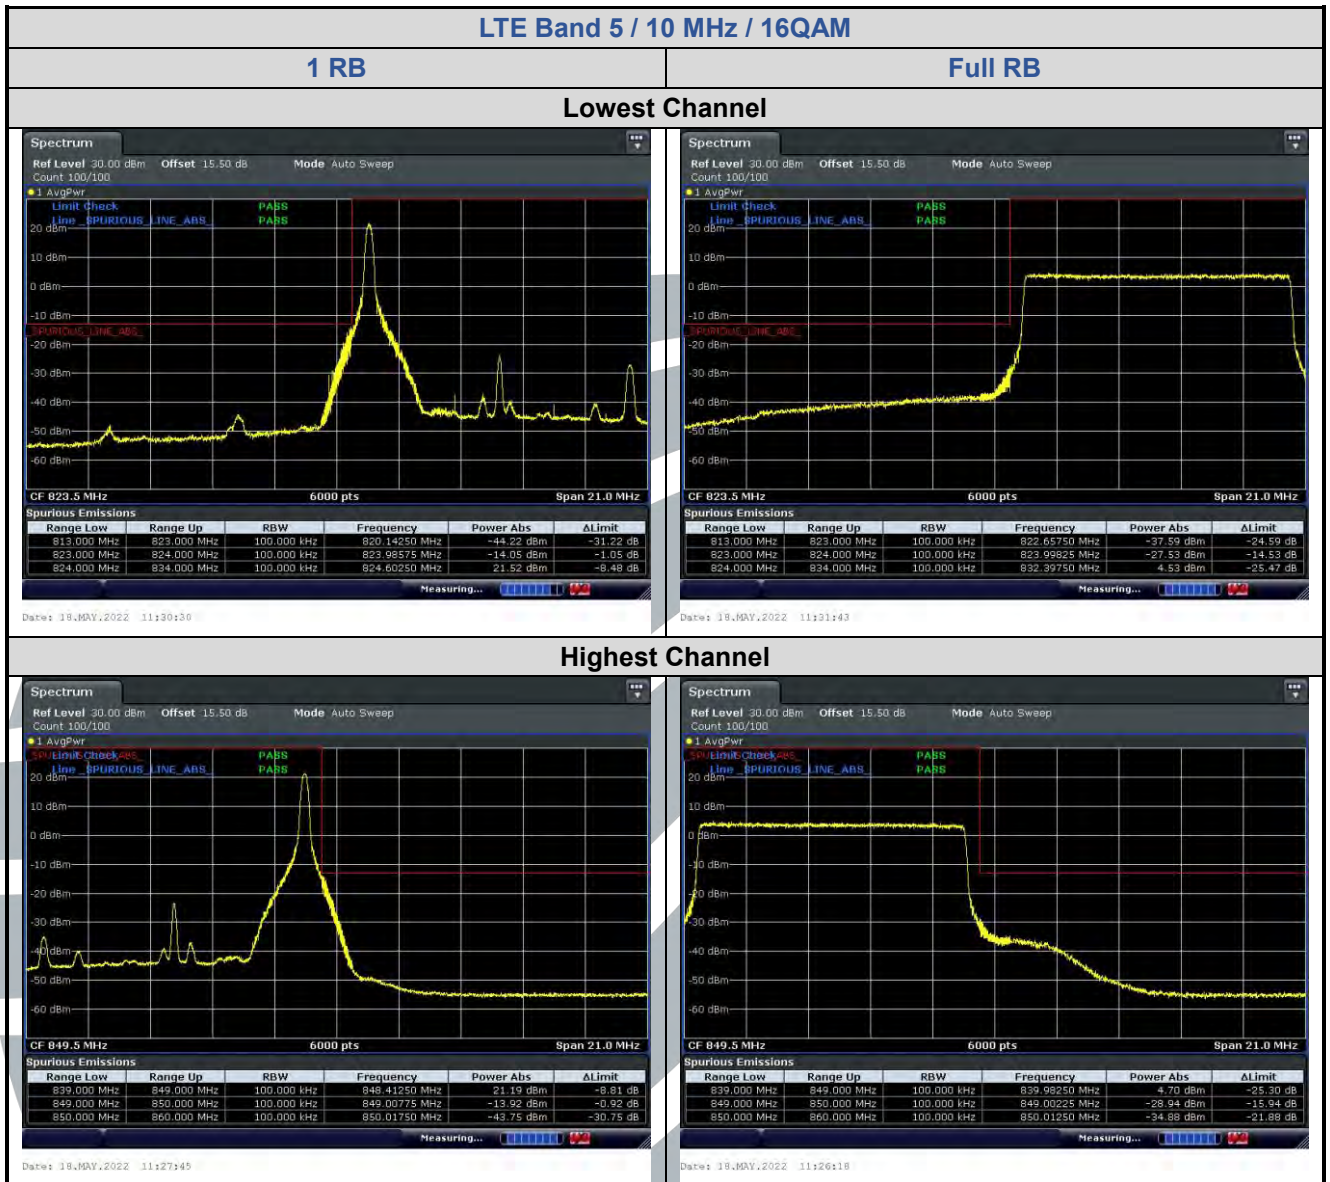

5.6.3 LTE Band 5

LTE Band 5 / 1.4 MHz / 16QAM

1 RB

Full RB

Lowest Channel

Date: 18.MAY.2022 10:39:50

Date: 18.MAY.2022 10:38:50

Highest Channel

Date: 18.MAY.2022 10:43:02

Date: 18.MAY.2022 10:44:10

5.6.4 LTE Band 7

5.6.5 LTE Band 12