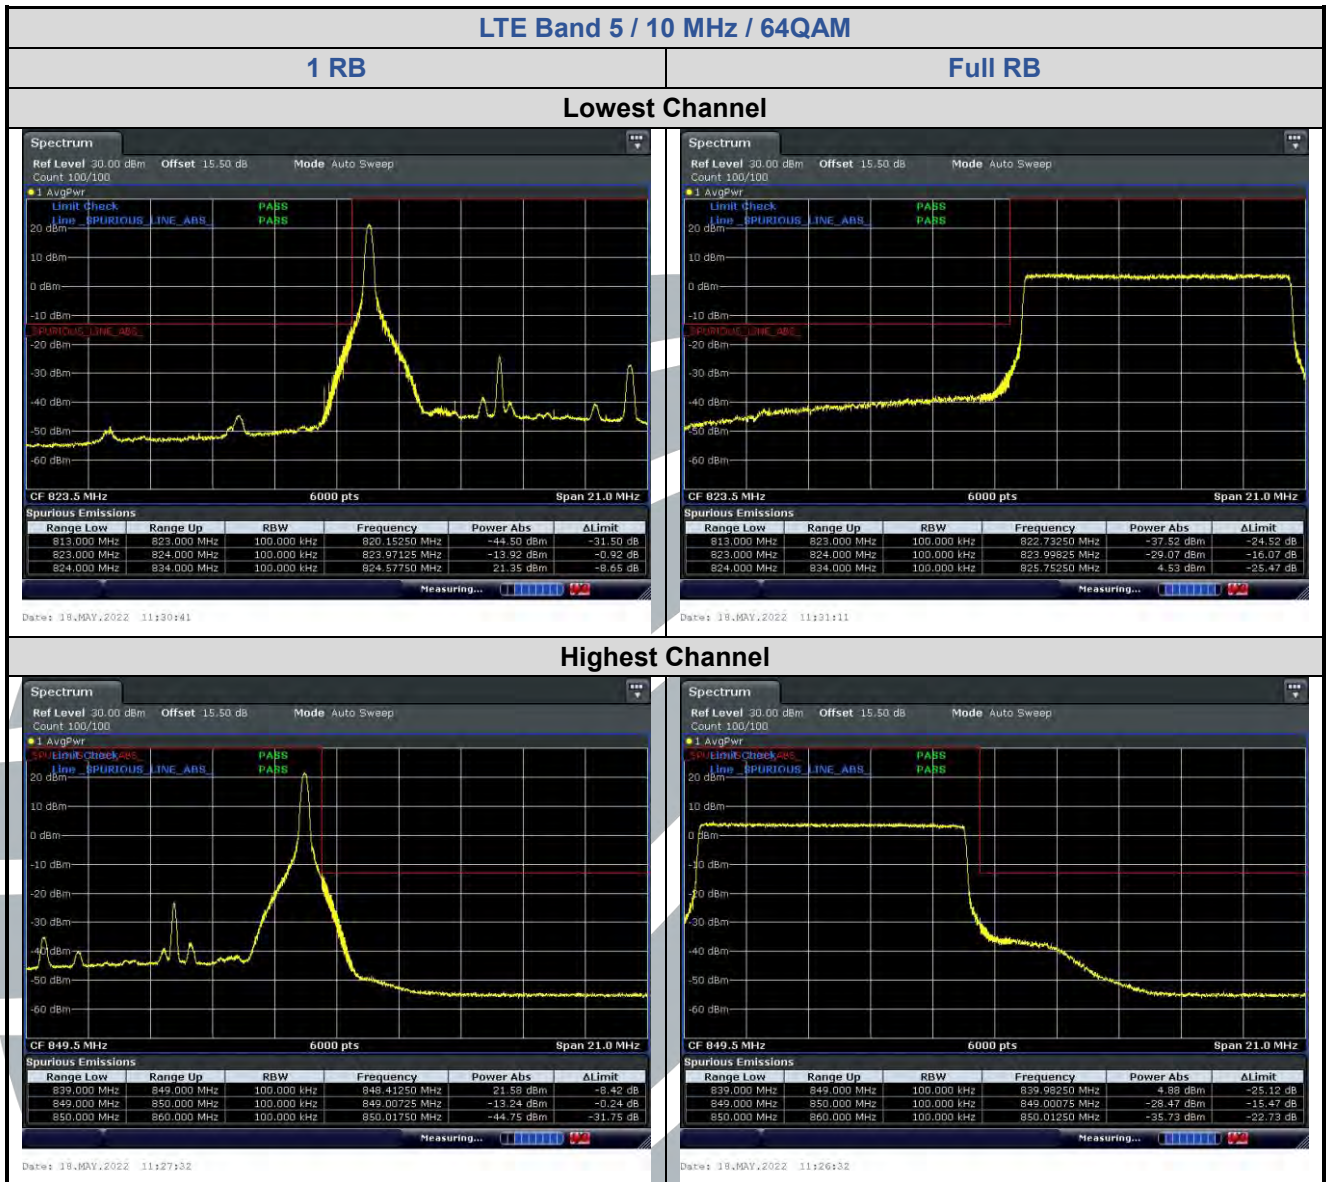

Date: 18.MAY.2022 10:43:02

Date: 18.MAY.2022 10:44:10

5.6.4 LTE Band 7

5.6.5 LTE Band 12