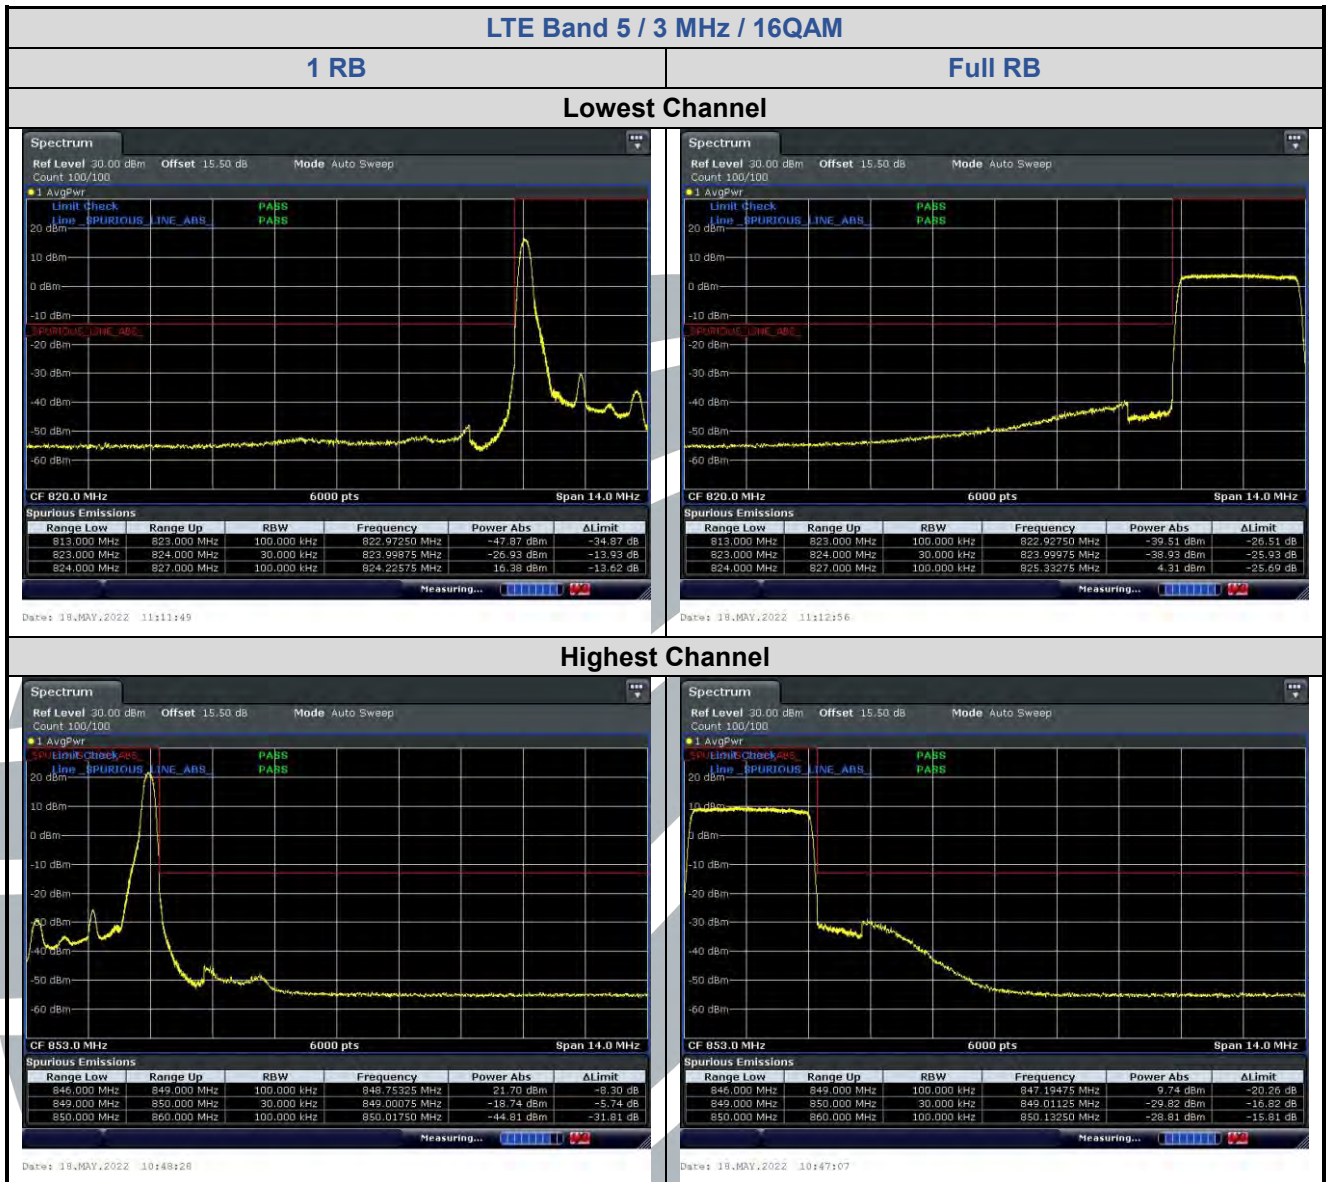

5.6.3 LTE Band 5

LTE Band 5 / 1.4 MHz / 16QAM

1 RB

Full RB

Lowest Channel

Date: 18.MAY.2022 10:39:50

Date: 18.MAY.2022 10:38:50

Highest Channel

Date: 18.MAY.2022 10:43:02

Date: 18.MAY.2022 10:44:10

5.6.4 LTE Band 7

5.6.5 LTE Band 12