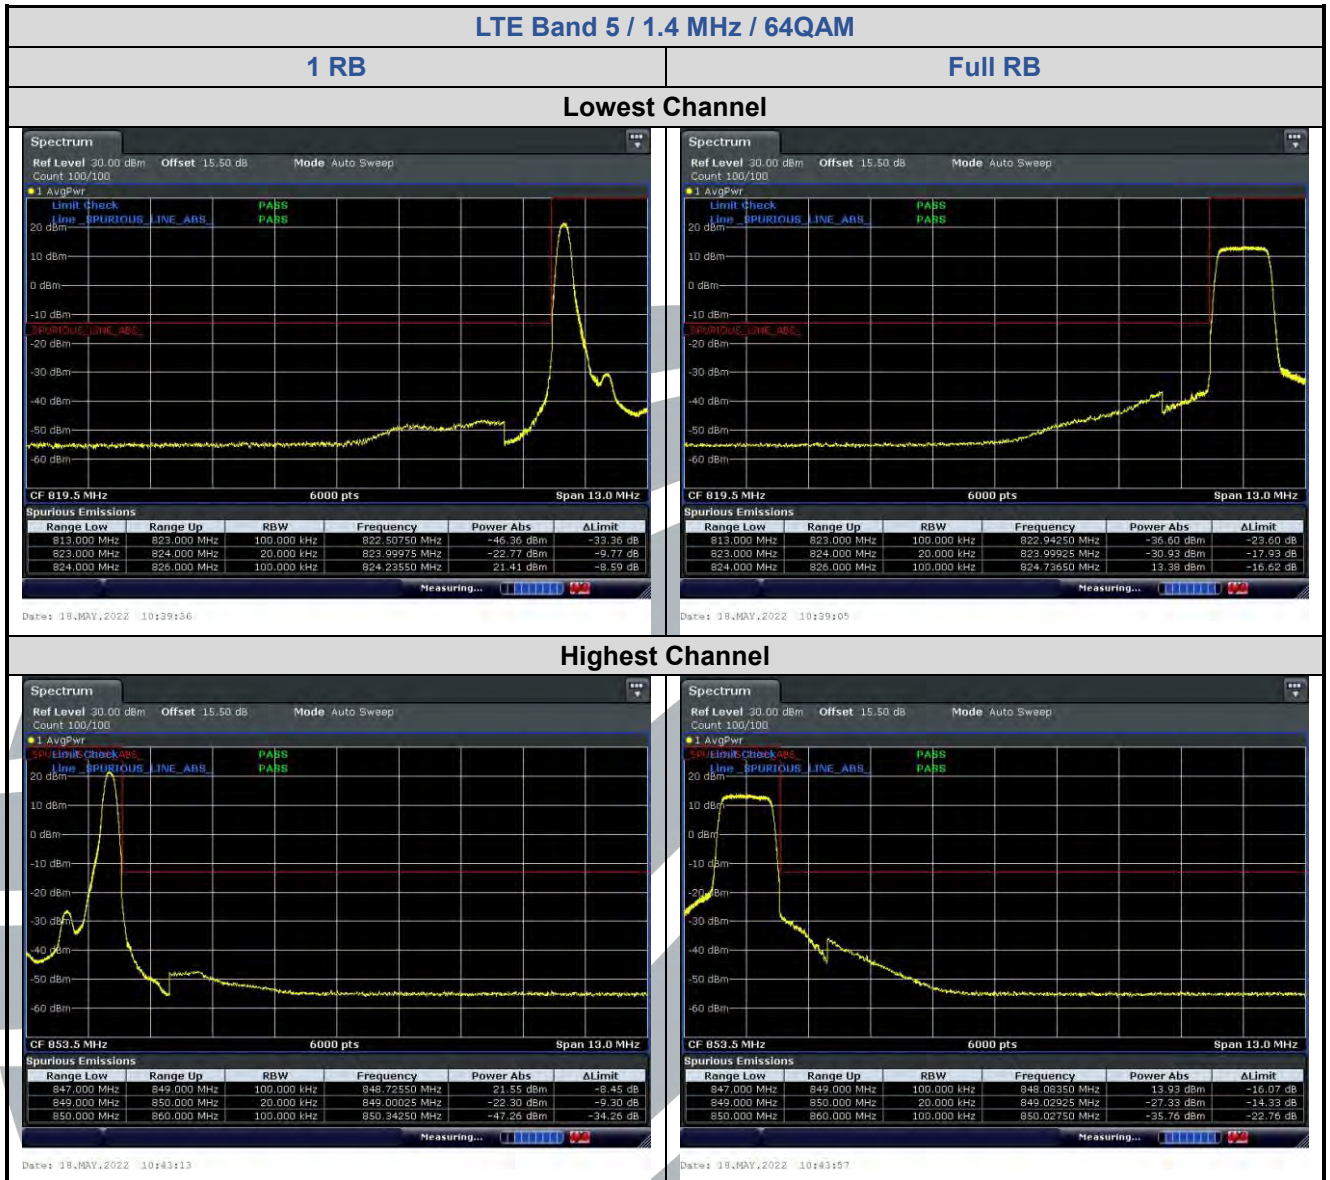

5.6.3 LTE Band 5

LTE Band 5 / 1.4 MHz / 16QAM

1 RB

Full RB

Lowest Channel

Date: 18.MAY.2022 10:39:50

Date: 18.MAY.2022 10:38:50

Highest Channel

Date: 18.MAY.2022 10:43:02

Date: 18.MAY.2022 10:44:10

5.6.4 LTE Band 7

5.6.5 LTE Band 12