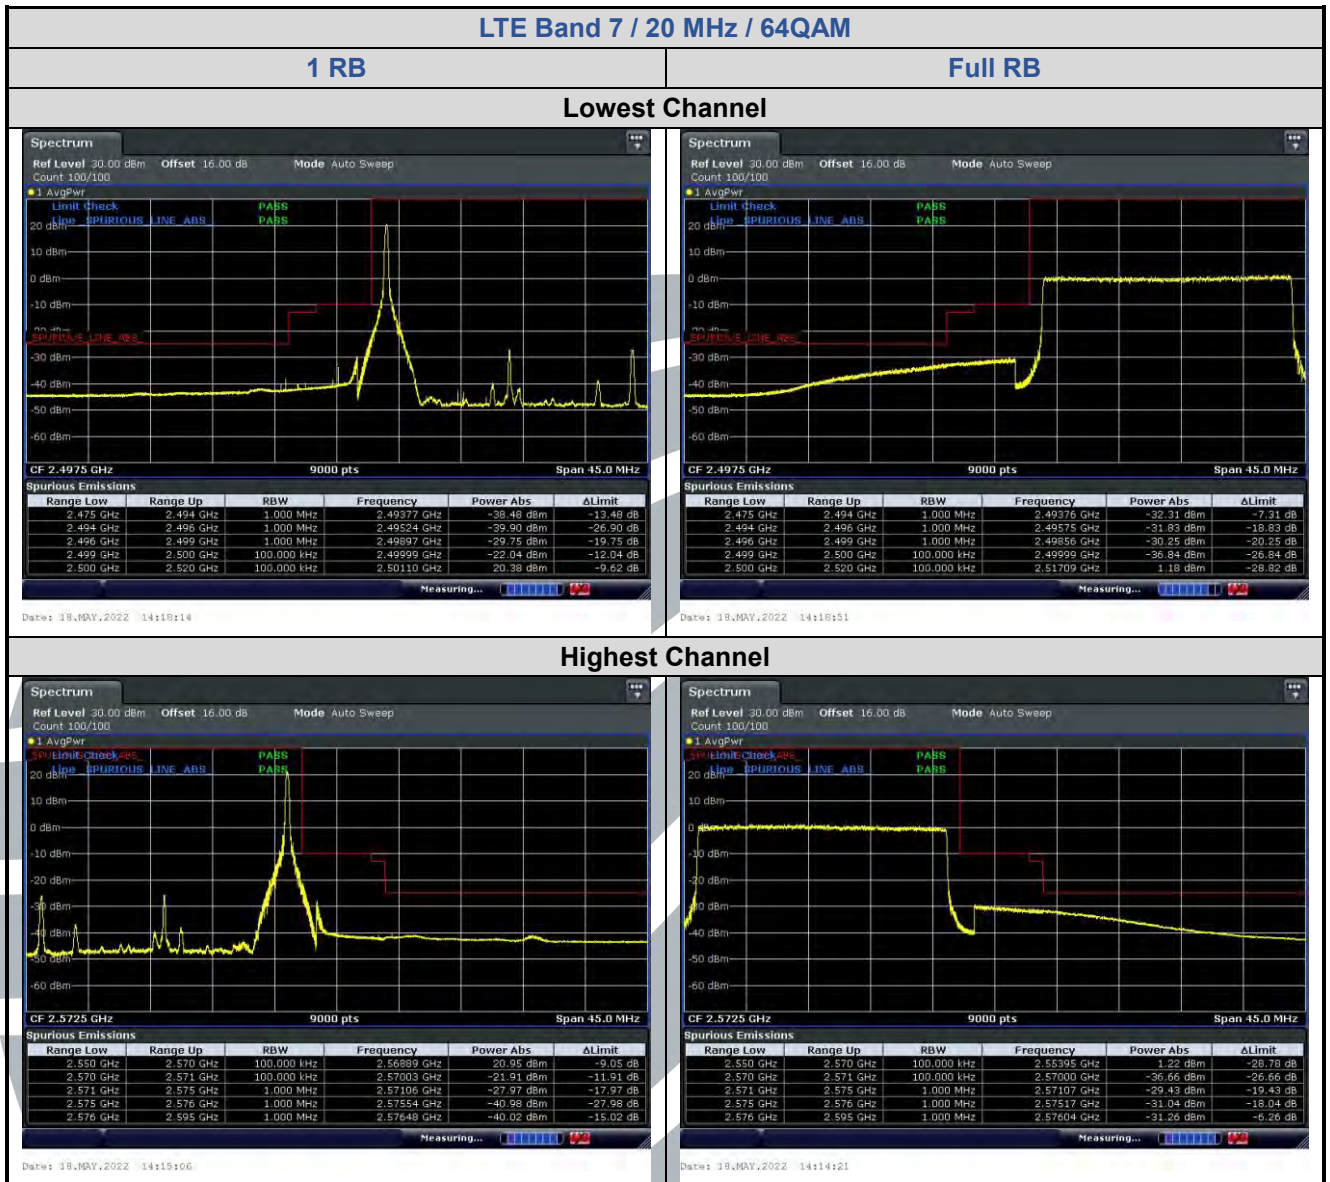

Date: 18.MAY.2022 10:43:02

Date: 18.MAY.2022 10:44:10

5.6.4 LTE Band 7

5.6.5 LTE Band 12