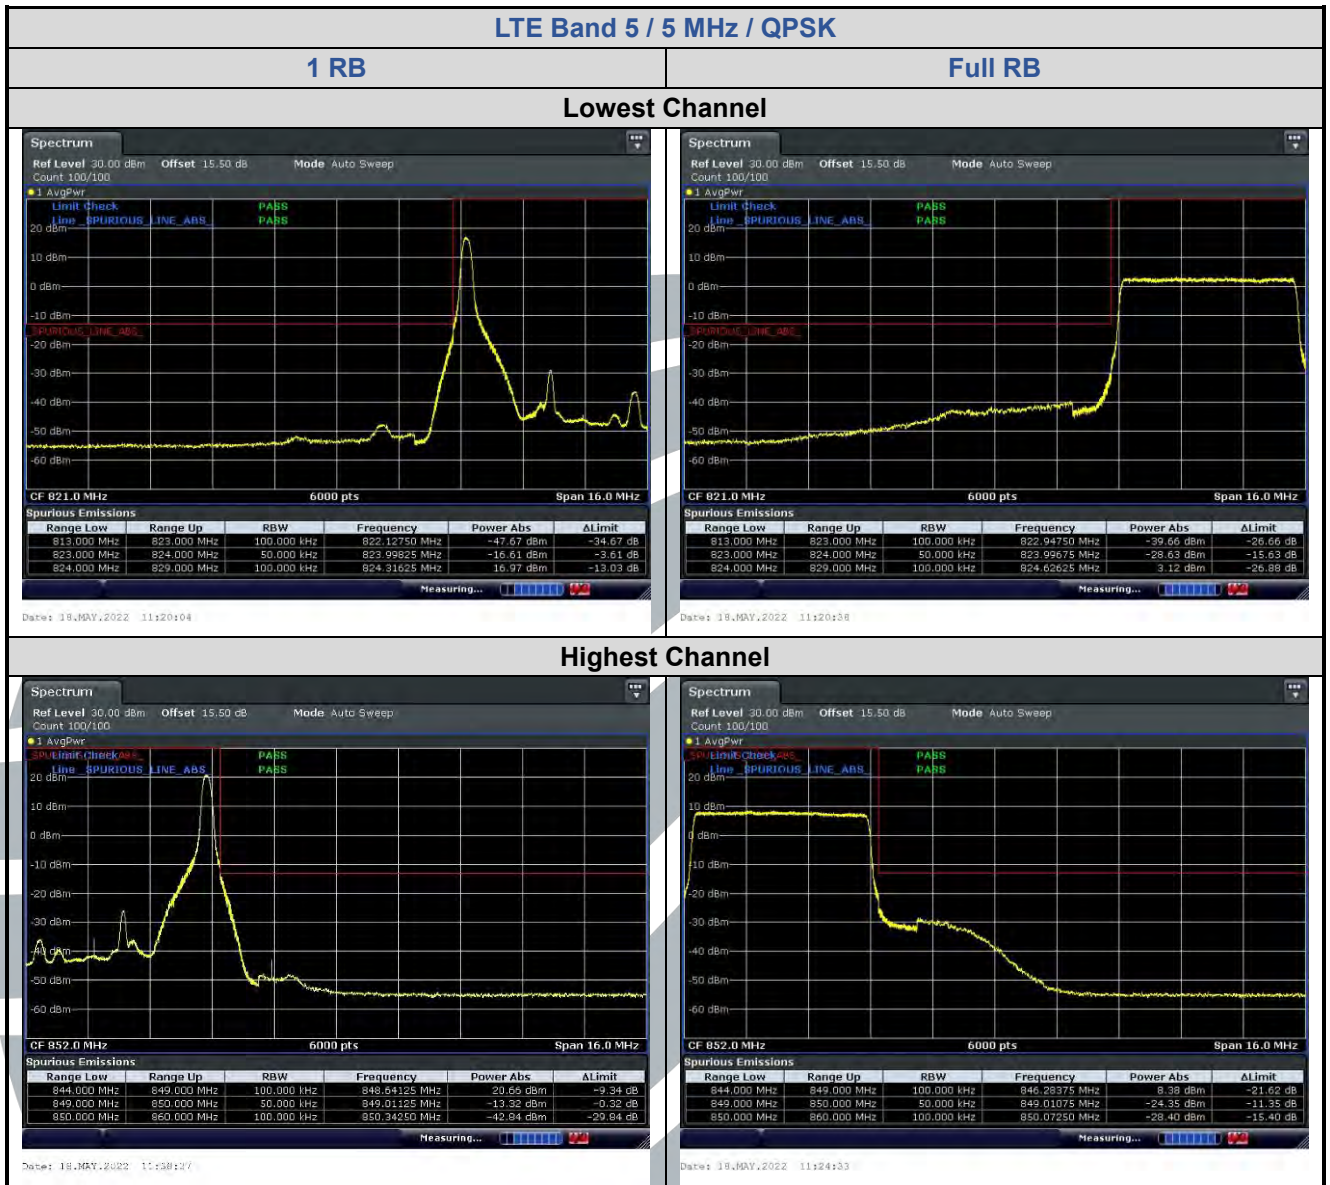

5.6.3 LTE Band 5

LTE Band 5 / 1.4 MHz / 16QAM

1 RB

Full RB

Lowest Channel

Date: 18.MAY.2022 10:39:50

Date: 18.MAY.2022 10:38:50

Highest Channel

Date: 18.MAY.2022 10:43:02

Date: 18.MAY.2022 10:44:10

5.6.4 LTE Band 7

5.6.5 LTE Band 12