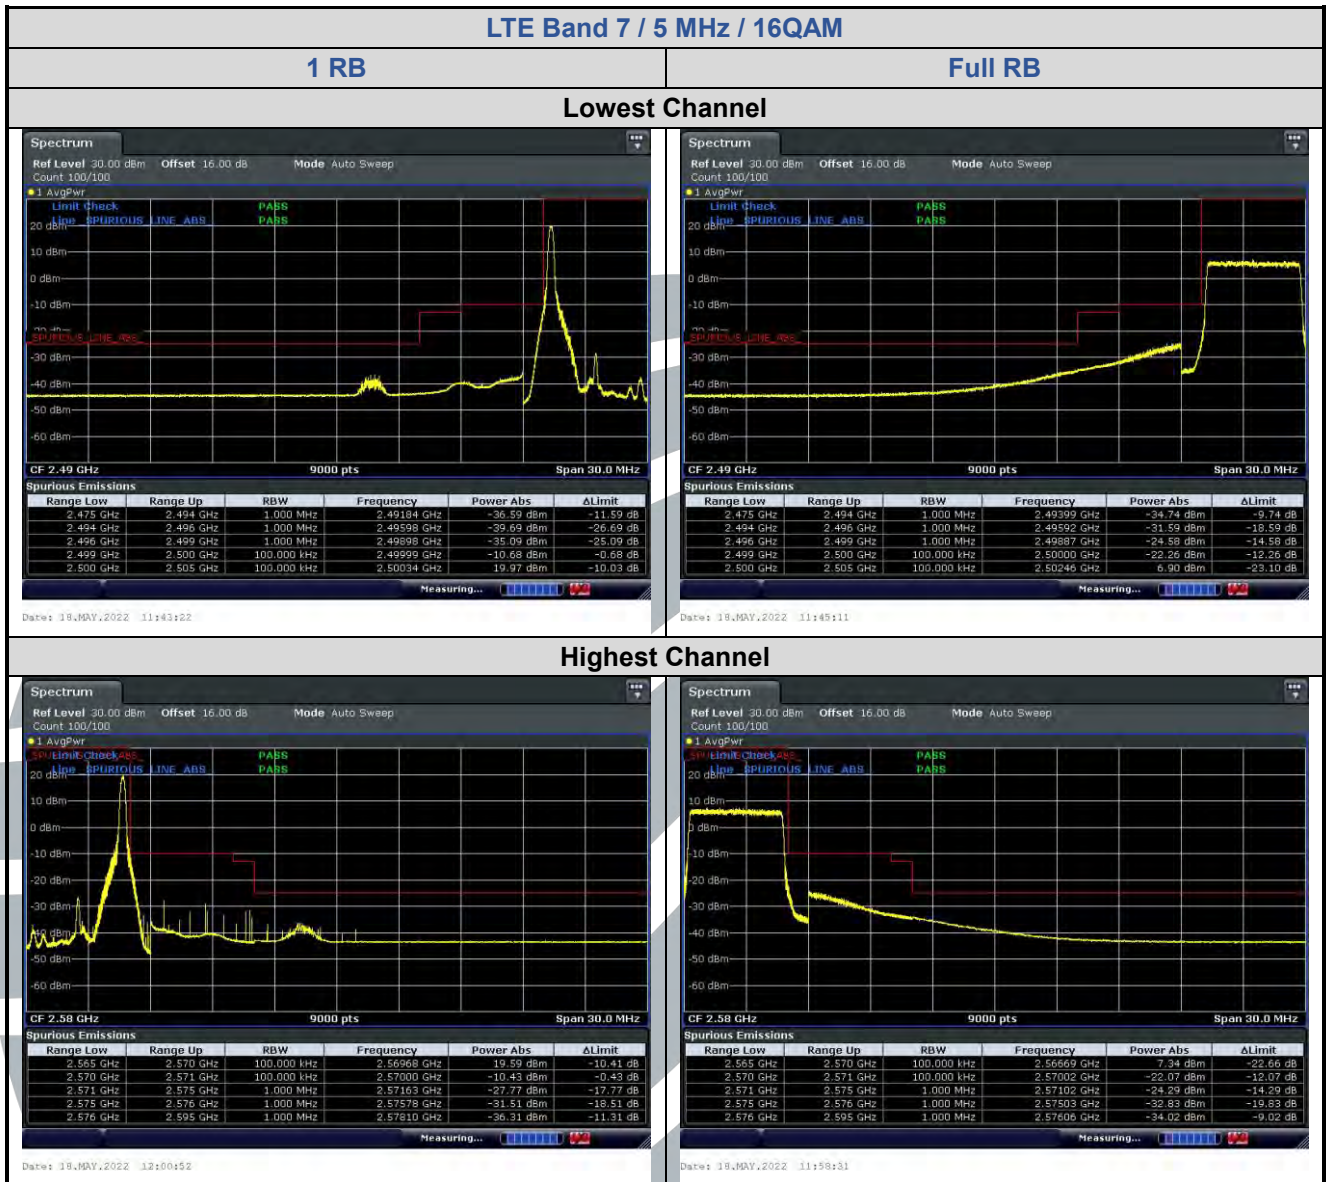

Date: 18.MAY.2022 10:43:02

Date: 18.MAY.2022 10:44:10

5.6.4 LTE Band 7

5.6.5 LTE Band 12