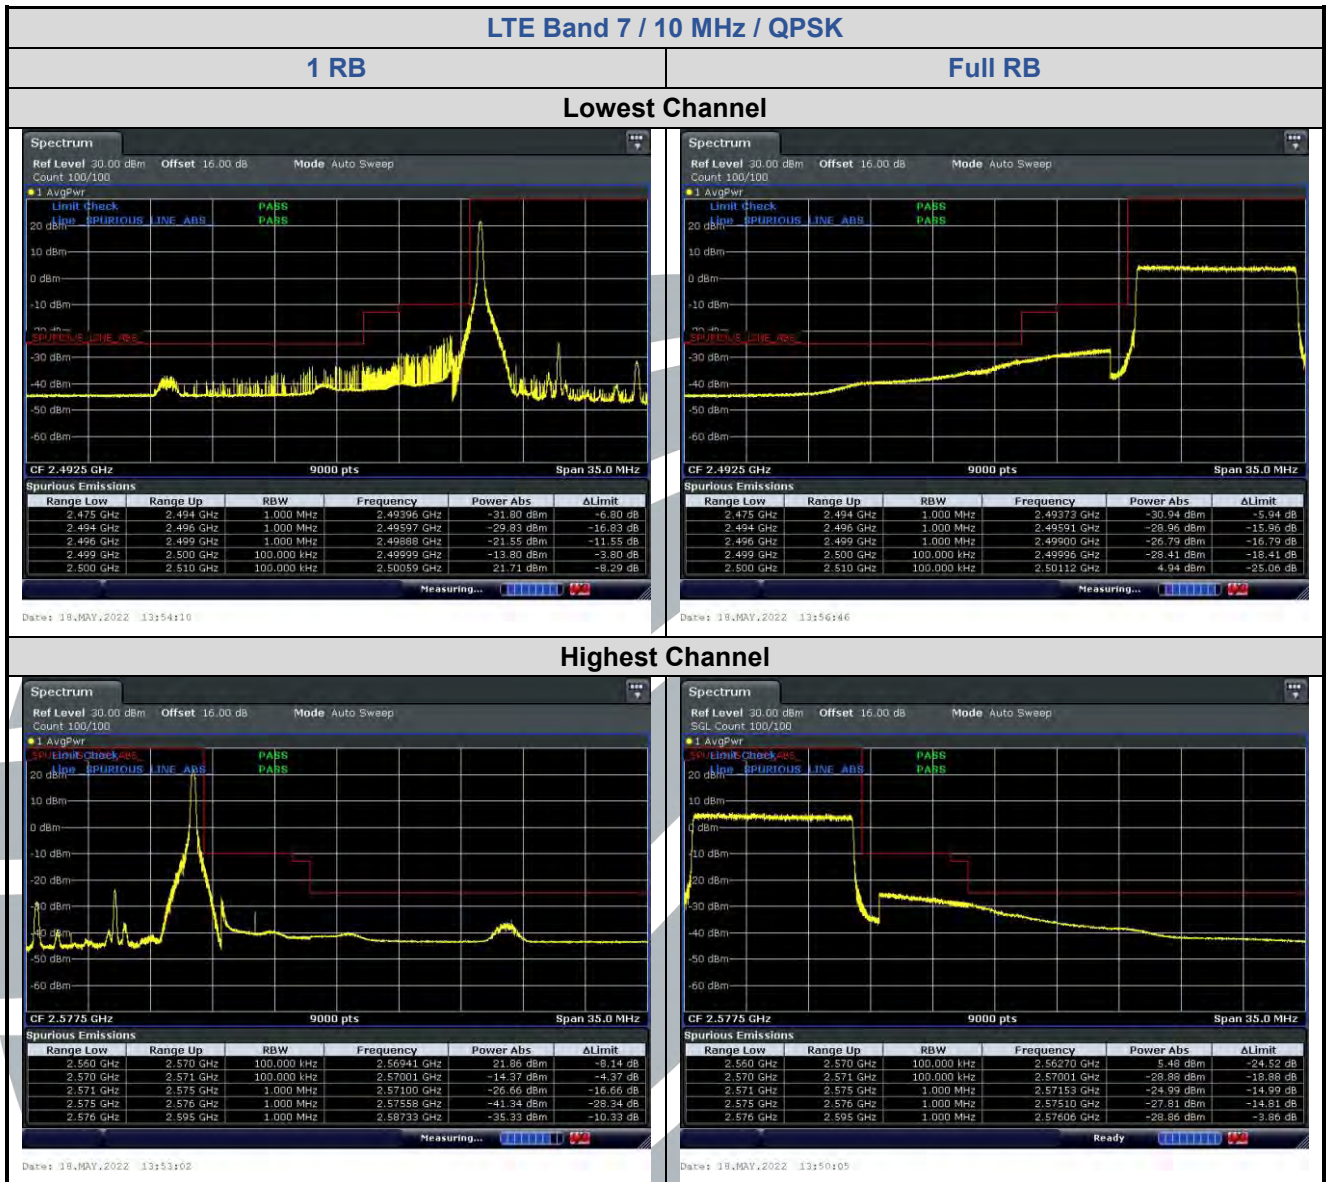

Date: 18.MAY.2022 10:43:02

Date: 18.MAY.2022 10:44:10

5.6.4 LTE Band 7

5.6.5 LTE Band 12