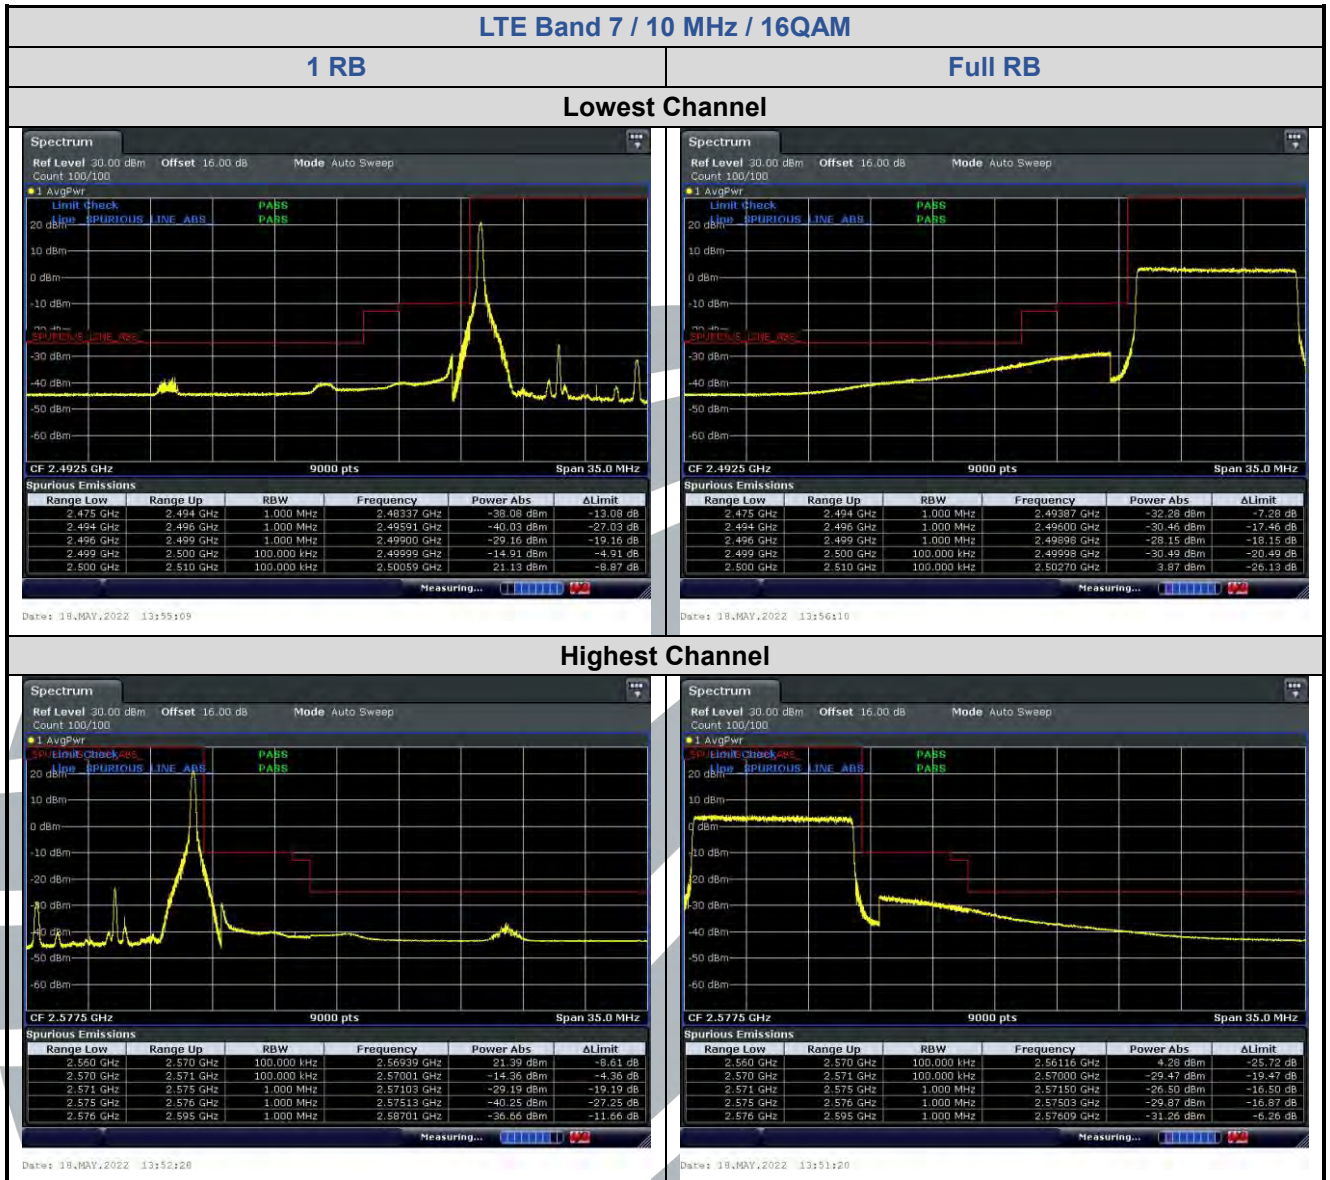

Date: 18.MAY.2022 10:43:02

Date: 18.MAY.2022 10:44:10

5.6.4 LTE Band 7

5.6.5 LTE Band 12