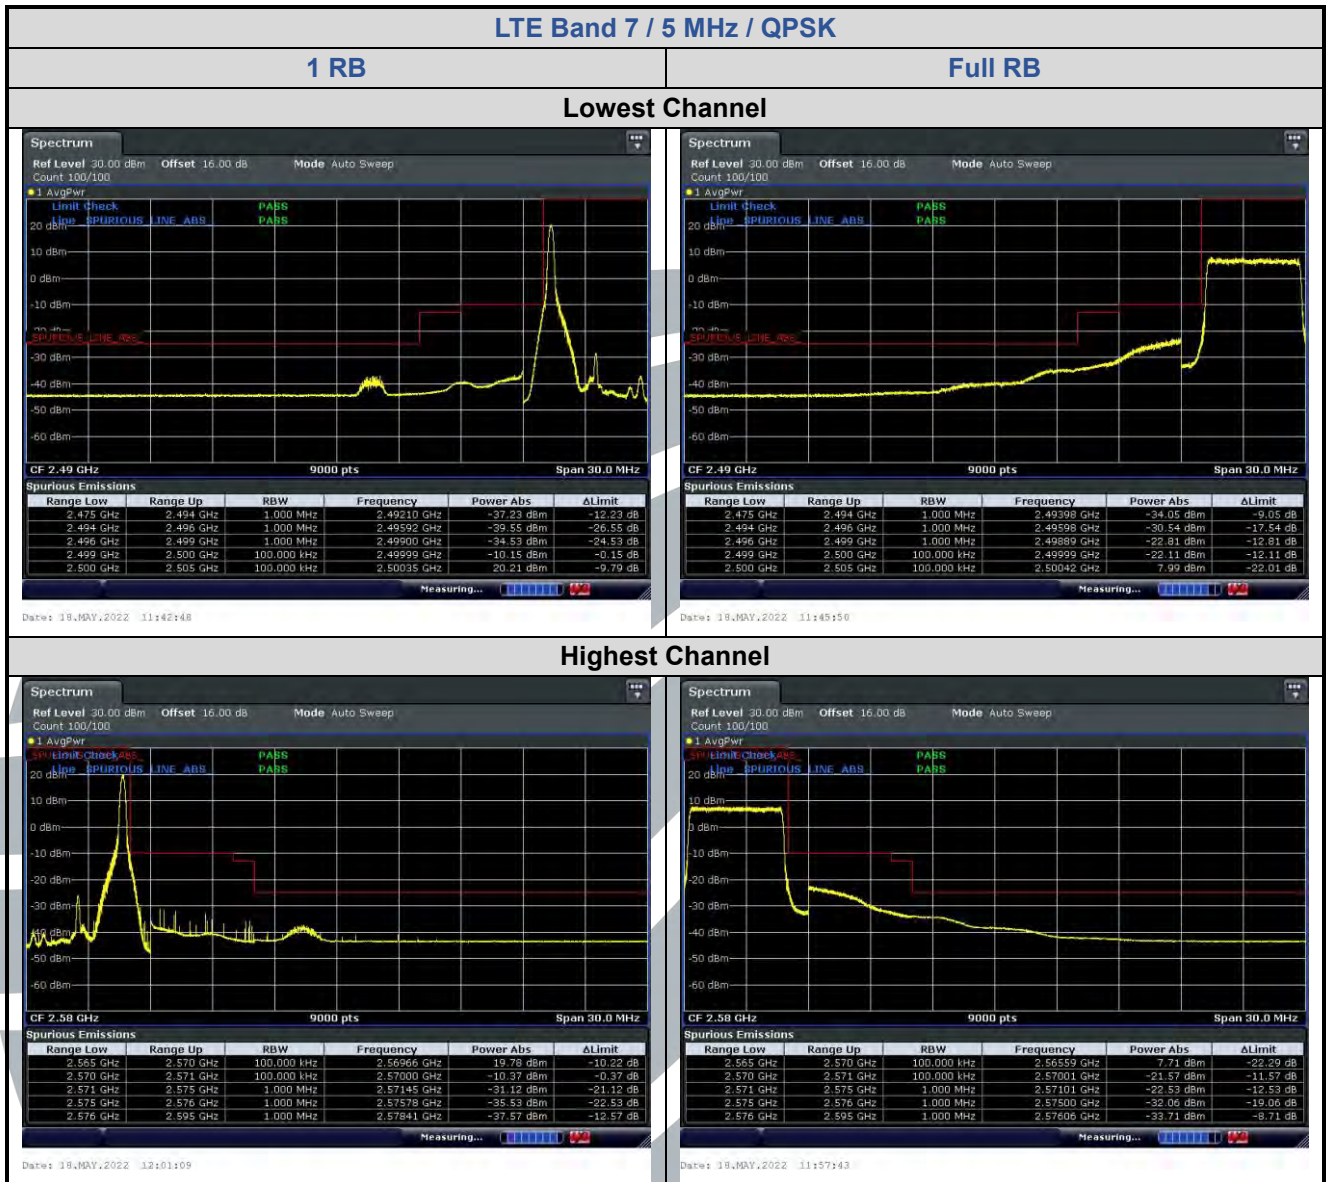

Date: 18.MAY.2022 10:43:02

Date: 18.MAY.2022 10:44:10

5.6.4 LTE Band 7

5.6.5 LTE Band 12