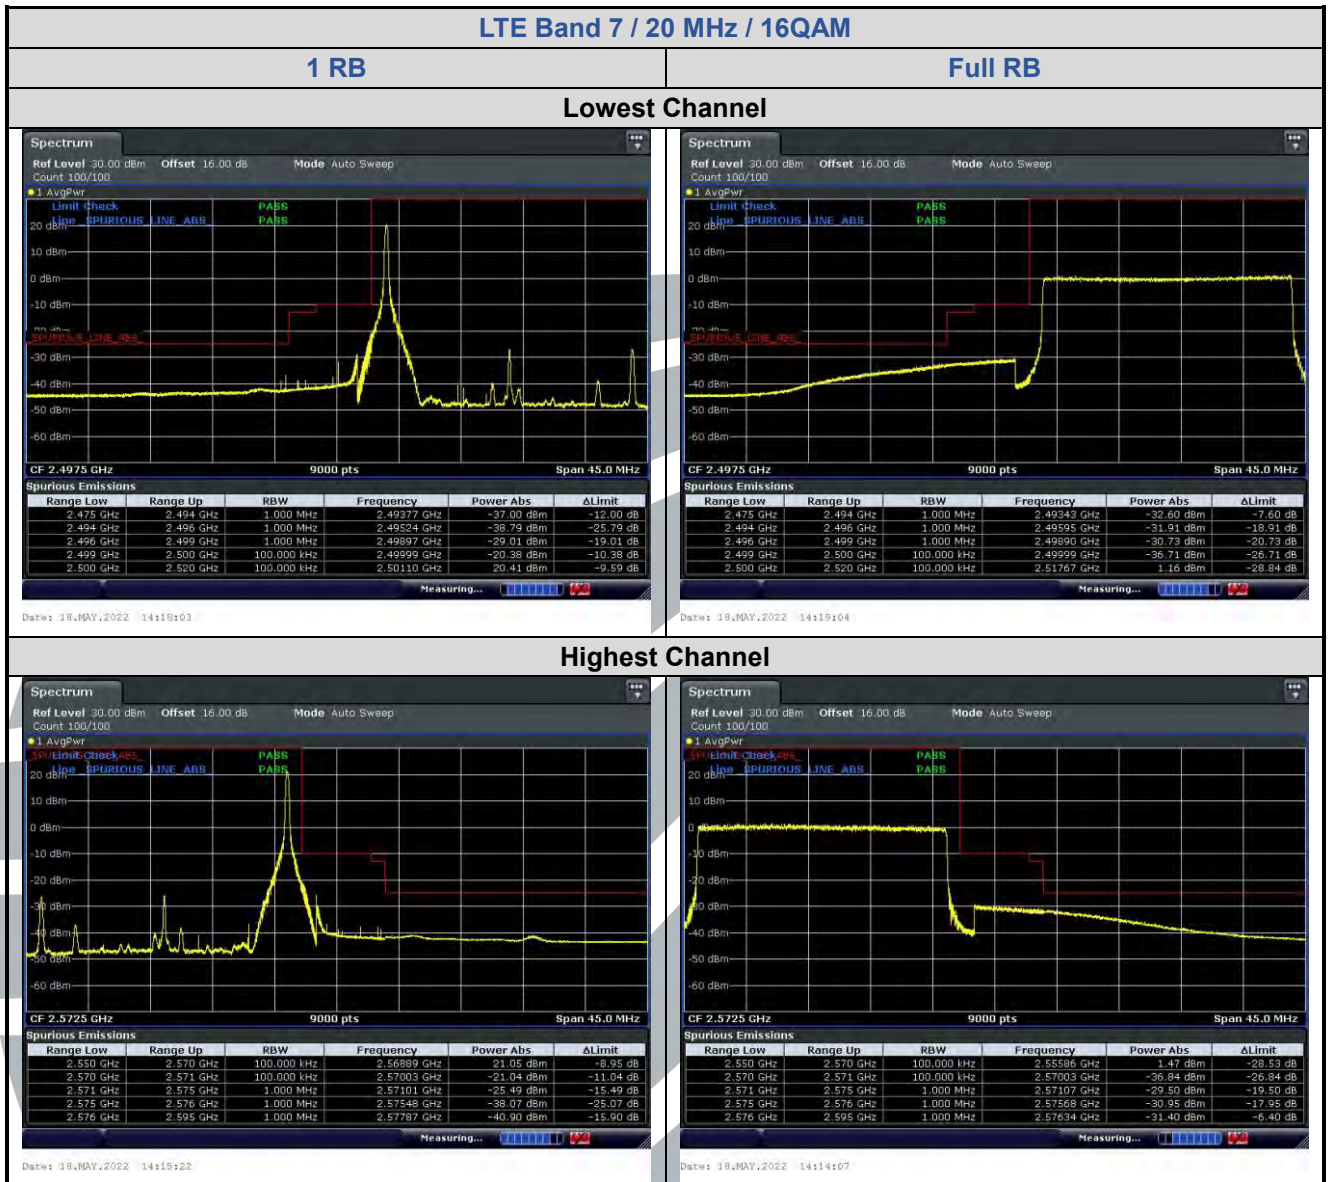

Date: 18.MAY.2022 10:43:02

Date: 18.MAY.2022 10:44:10

5.6.4 LTE Band 7

5.6.5 LTE Band 12