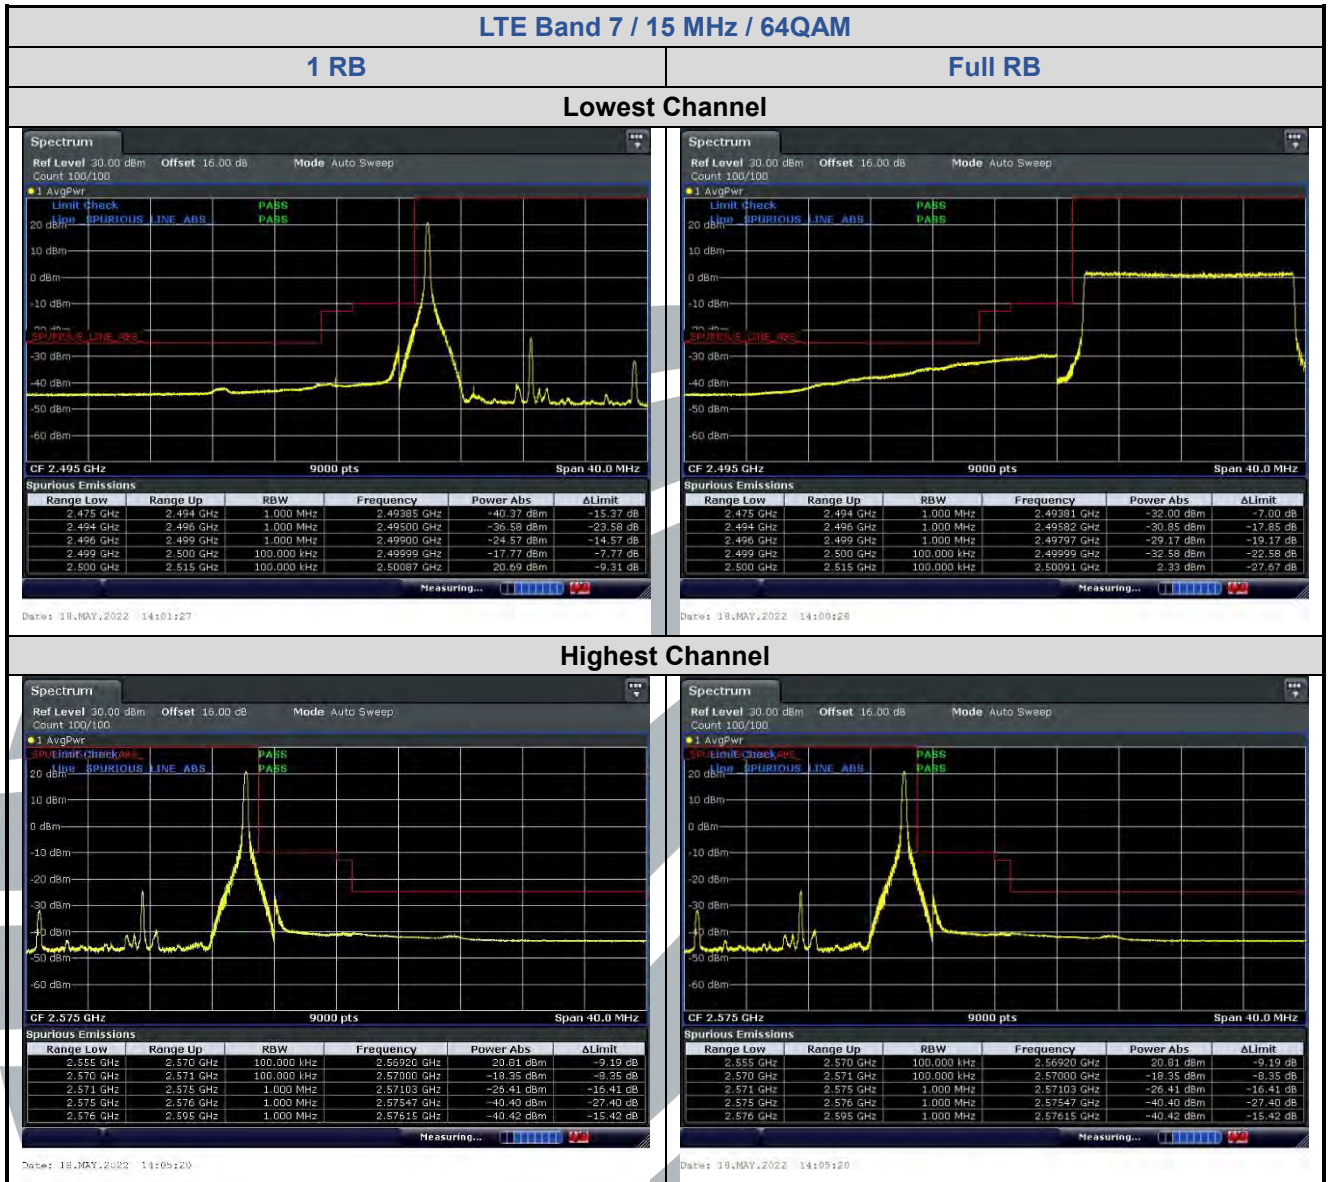

Date: 18.MAY.2022 10:43:02

Date: 18.MAY.2022 10:44:10

5.6.4 LTE Band 7

5.6.5 LTE Band 12