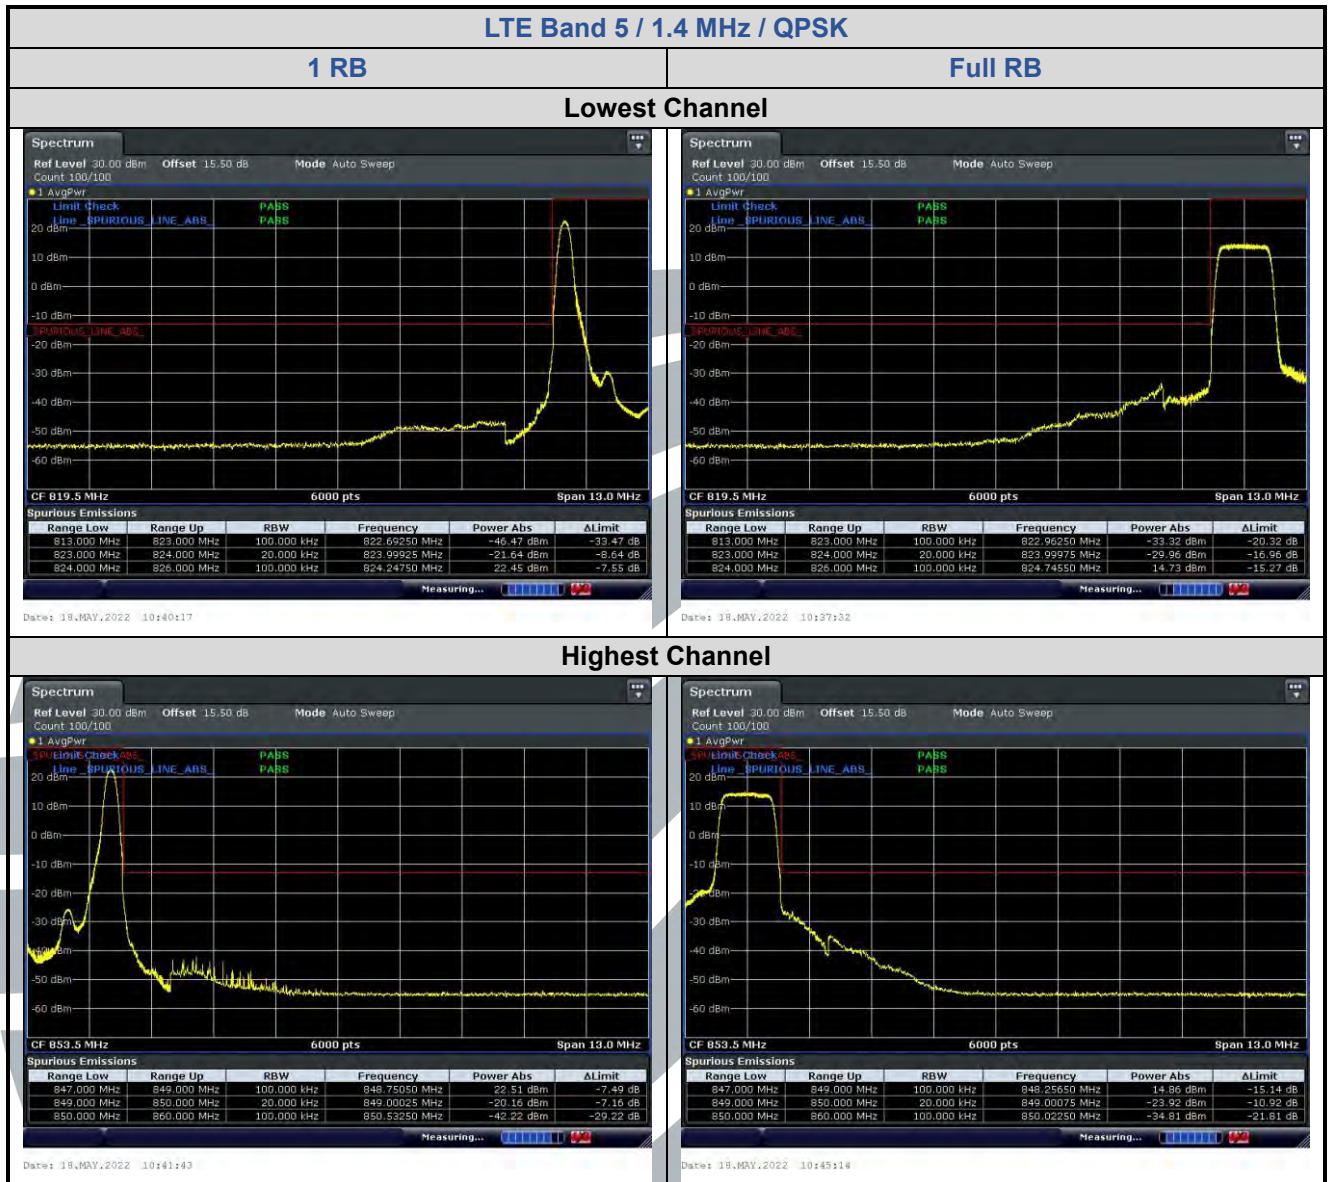

5.6.3 LTE Band 5

LTE Band 5 / 1.4 MHz / 16QAM

1 RB

Full RB

Lowest Channel

Date: 18.MAY.2022 10:39:50

Date: 18.MAY.2022 10:38:50

Highest Channel

Date: 18.MAY.2022 10:43:02

Date: 18.MAY.2022 10:44:10

5.6.4 LTE Band 7

5.6.5 LTE Band 12