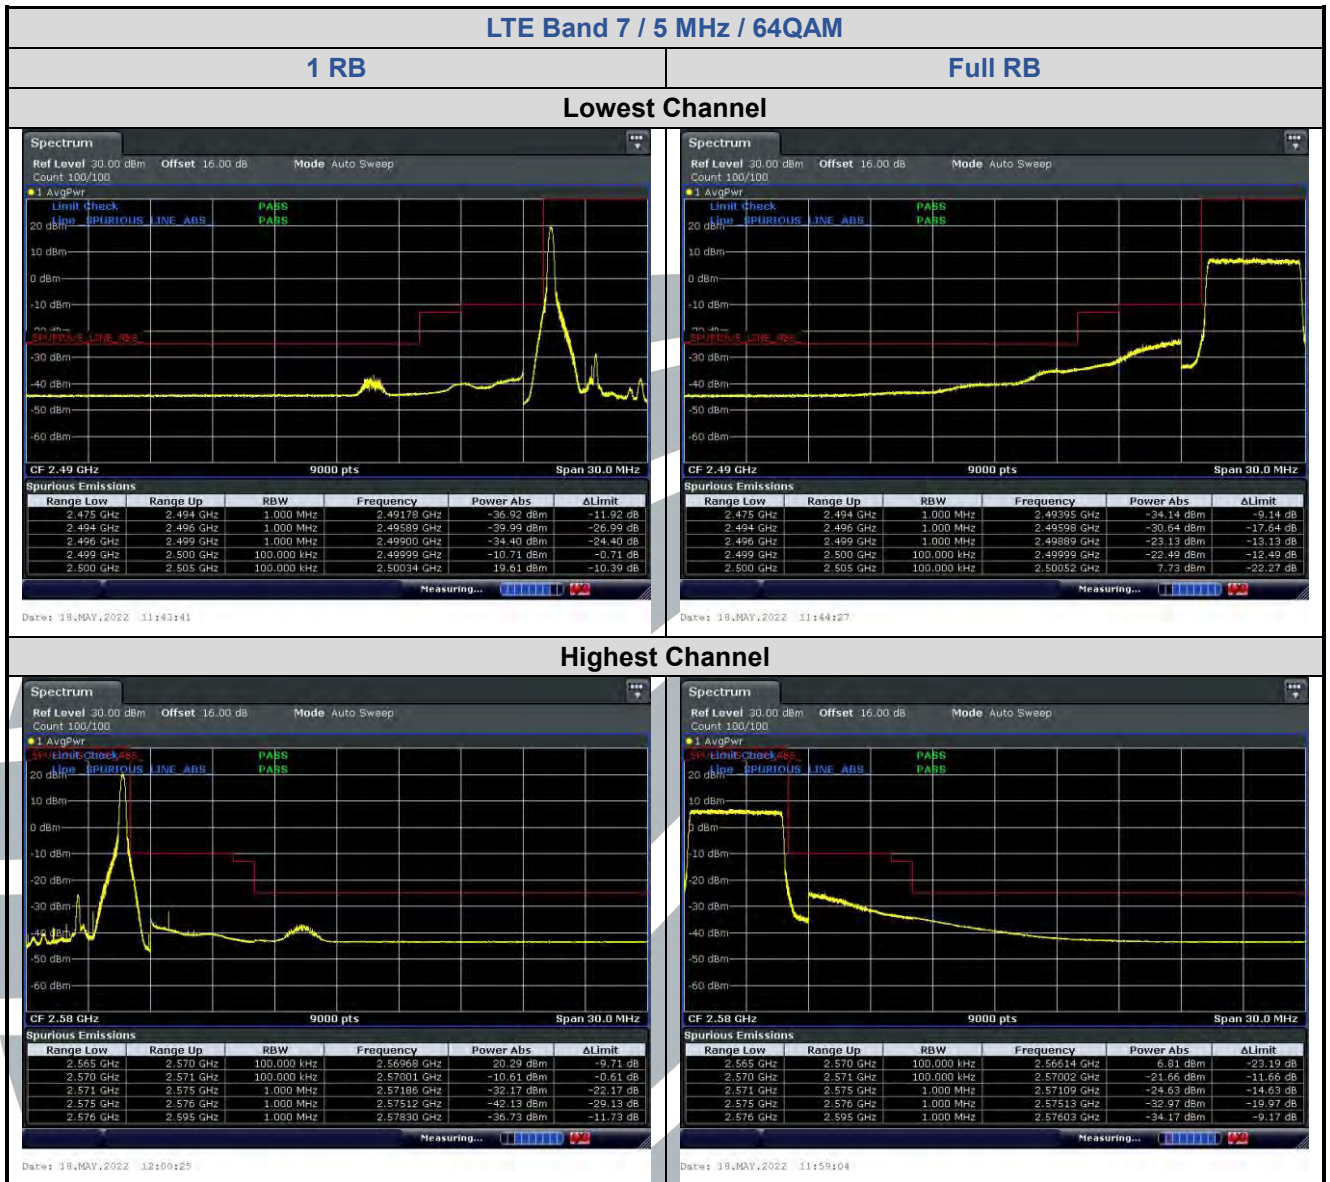

Date: 18.MAY.2022 10:43:02

Date: 18.MAY.2022 10:44:10

5.6.4 LTE Band 7

5.6.5 LTE Band 12