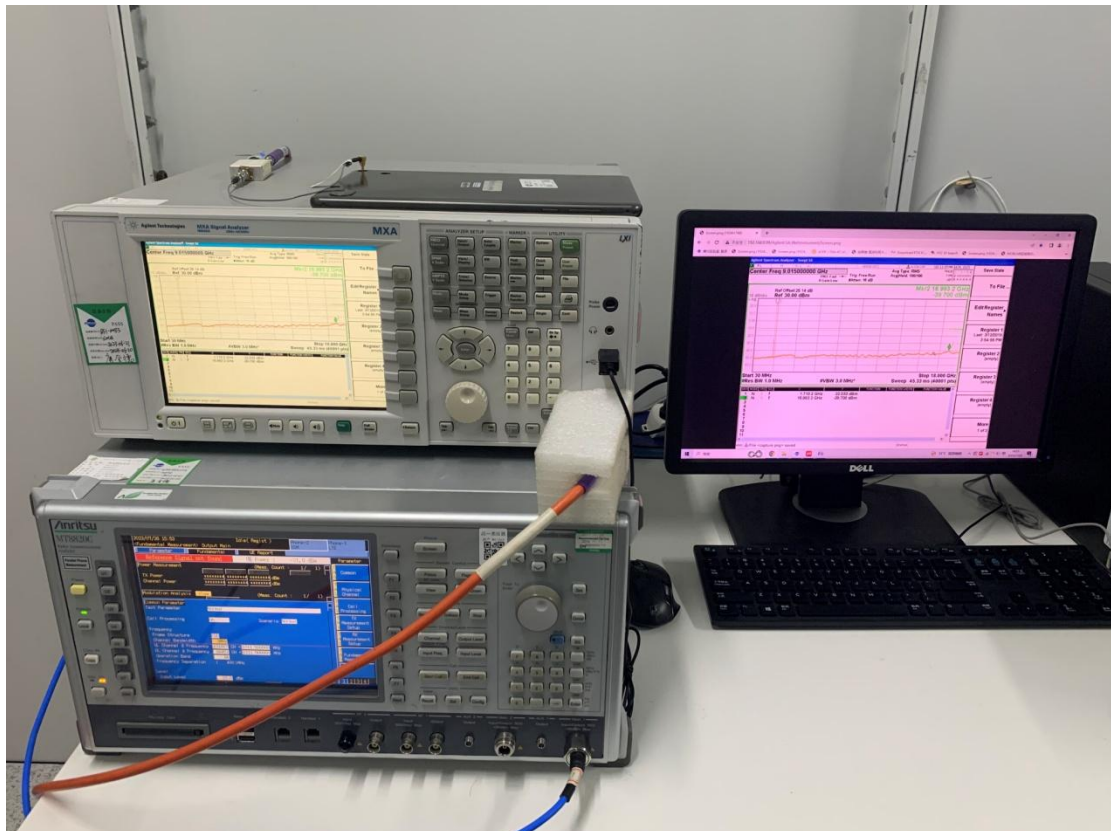

FCC ID: 2AUOUT100

Test Setup Photos

1. Radiated Spurious Emission(30MHz-1GHz)

2. Radiated Spurious Emission(above 1GHz)

3. RF measurement setup

(WCDMA<E)