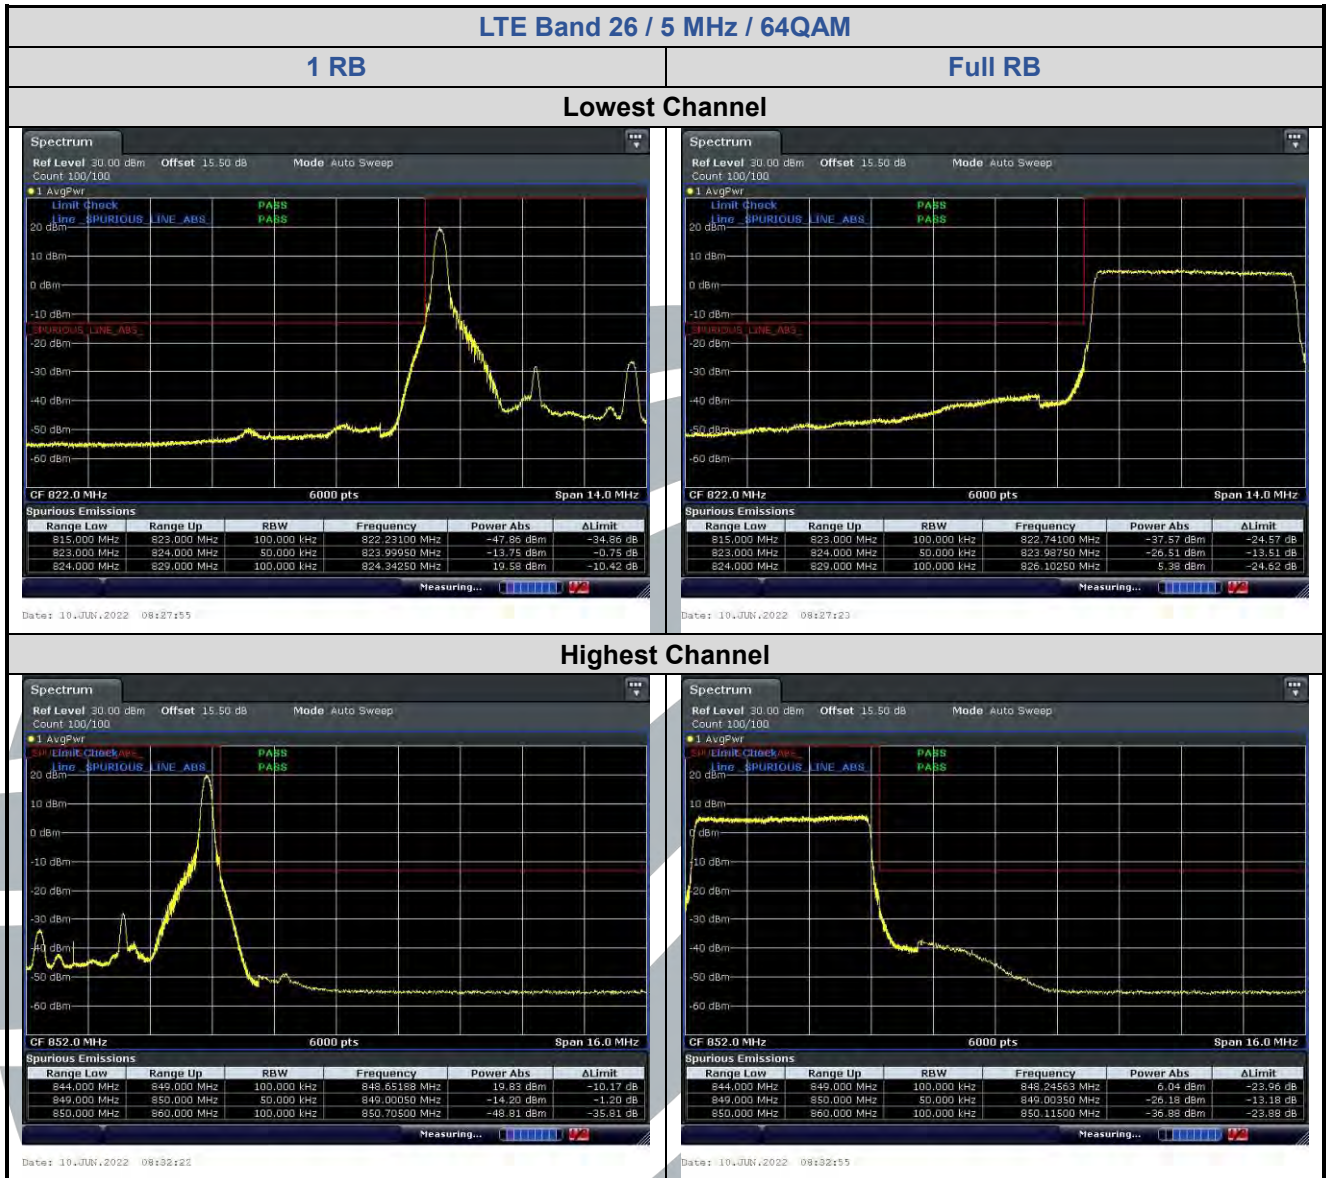

Shenzhen UnionTrust Quality and Technology Co., Ltd.

Address: Unit D/E of 9/F and 16/F, Block A, Building 6, Baoneng science and technology park, Longhua district, Shenzhen, China

Tel: +86-755-28230888

Fax: +86-755-28230886

E-mail: info@uttlab.com

<http://www.uttlab.com>

UTTR-RF-FCC4G-V1.1