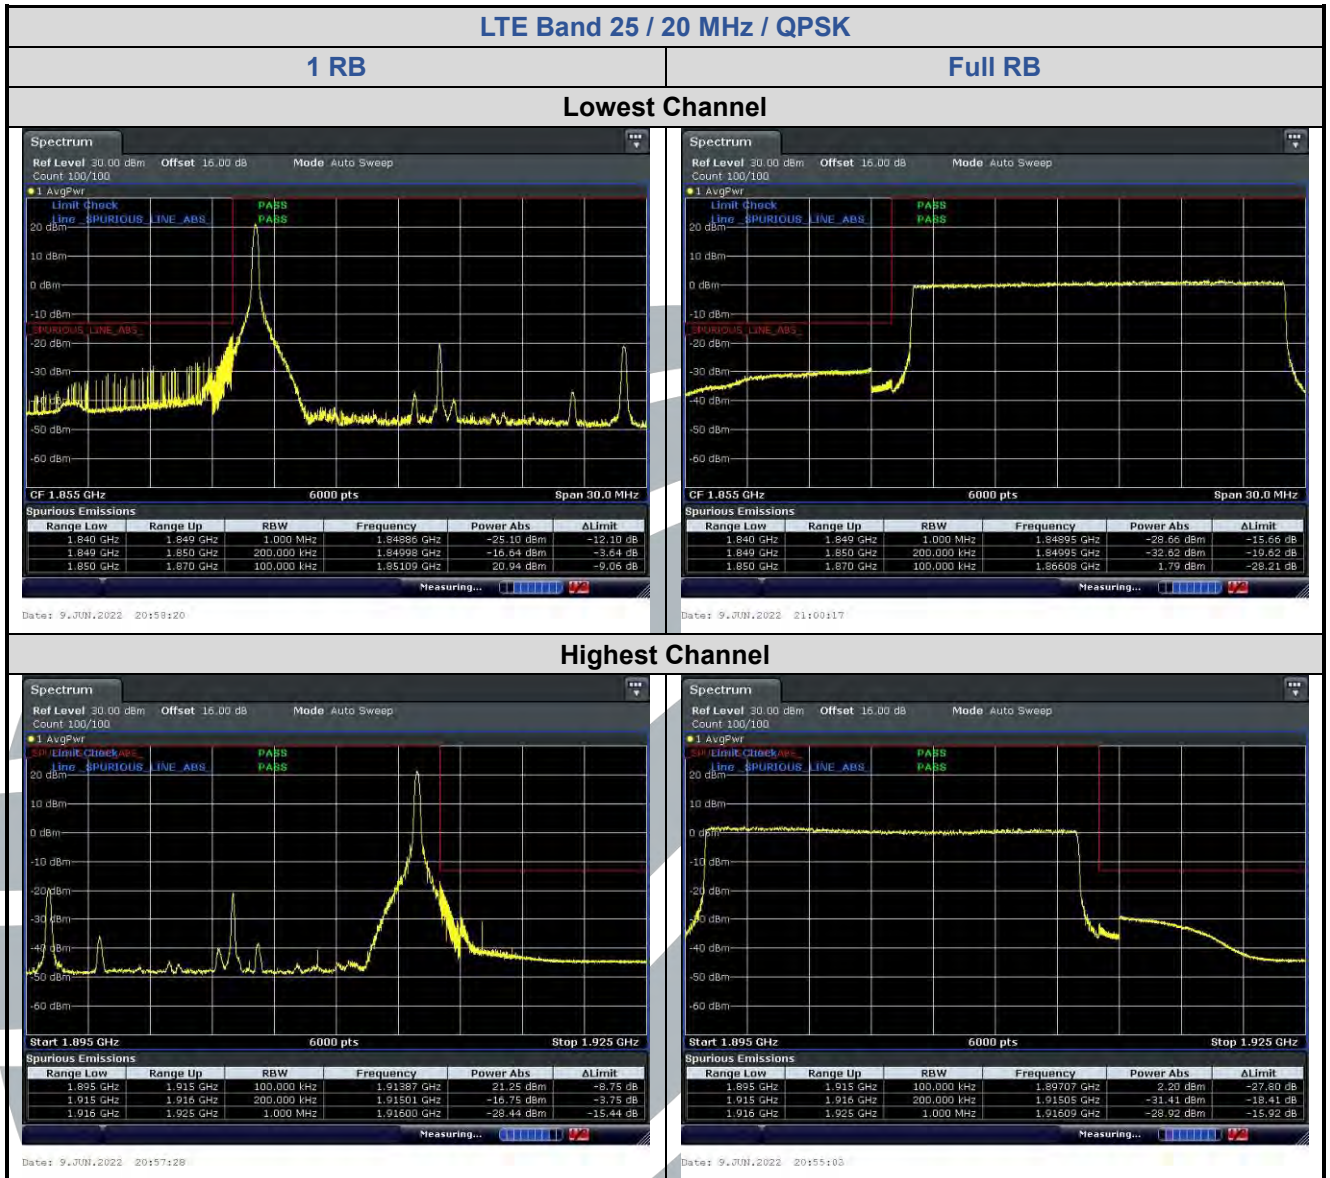

## LTE Band 25 / 1.4 MHz / 16QAM

1 RB

Full RB

### Lowest Channel

### Highest Channel