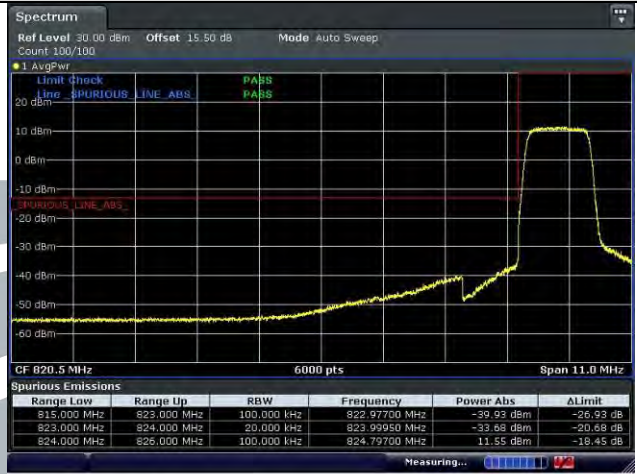

LTE Band 26 / 1.4 MHz / 64QAM

1 RB

Full RB

Lowest Channel