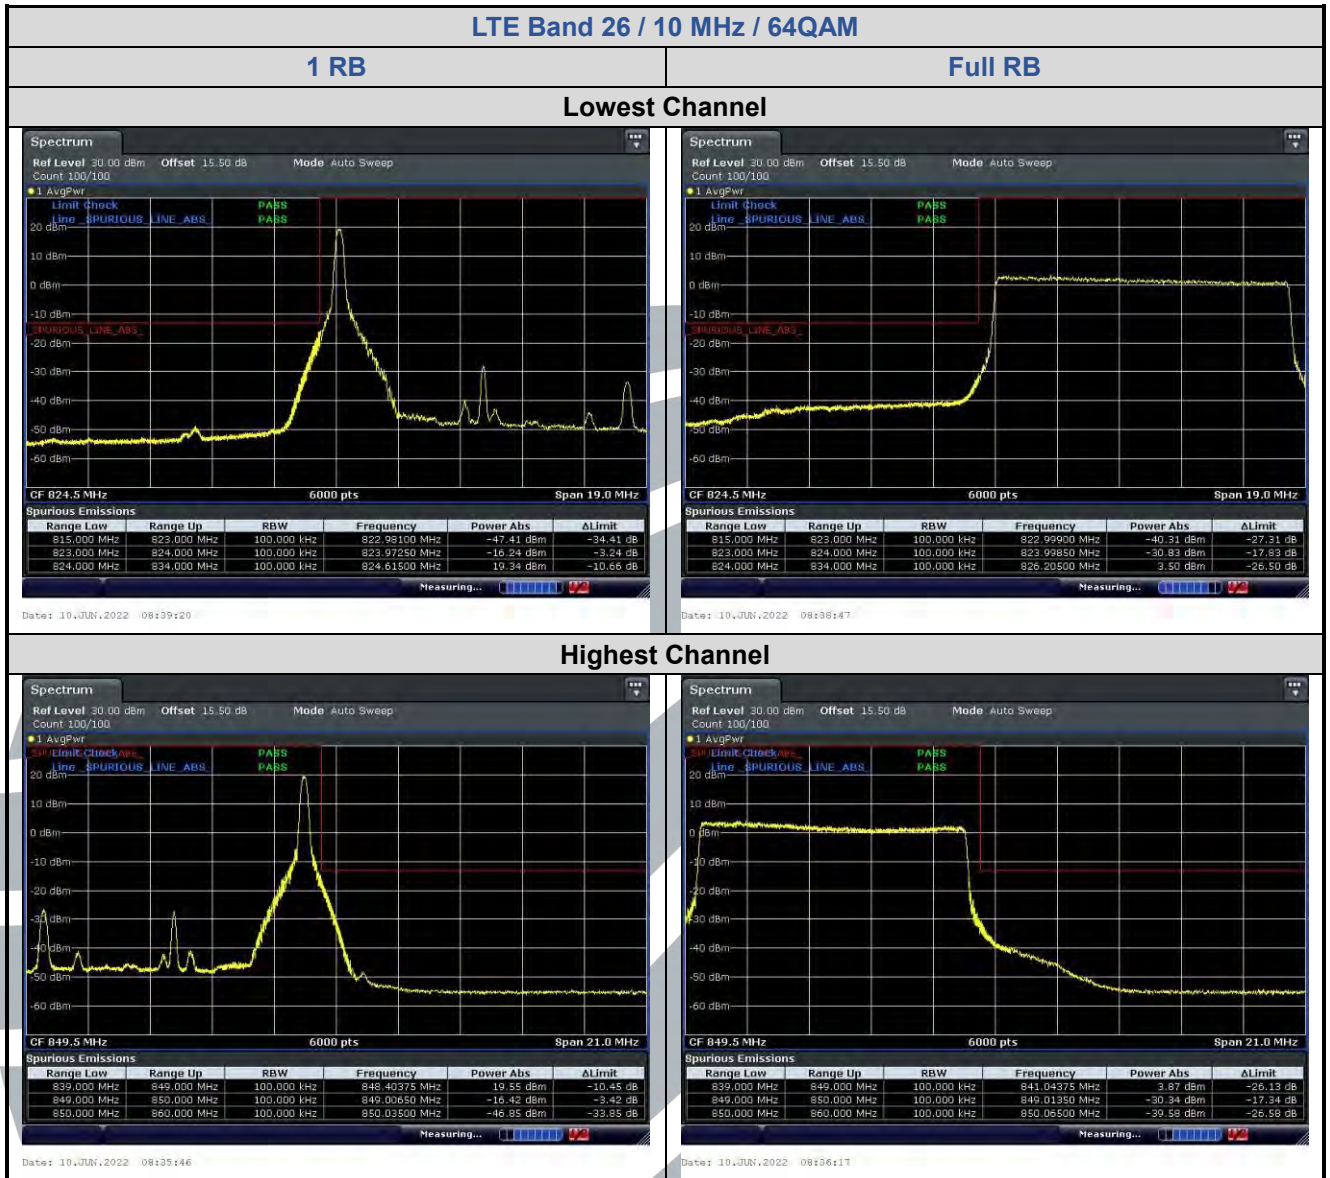

## LTE Band 26 / 1.4 MHz / 64QAM

1 RB

Full RB

### Lowest Channel

## LTE Band 26 / 15 MHz / 64QAM

1 RB

Full RB