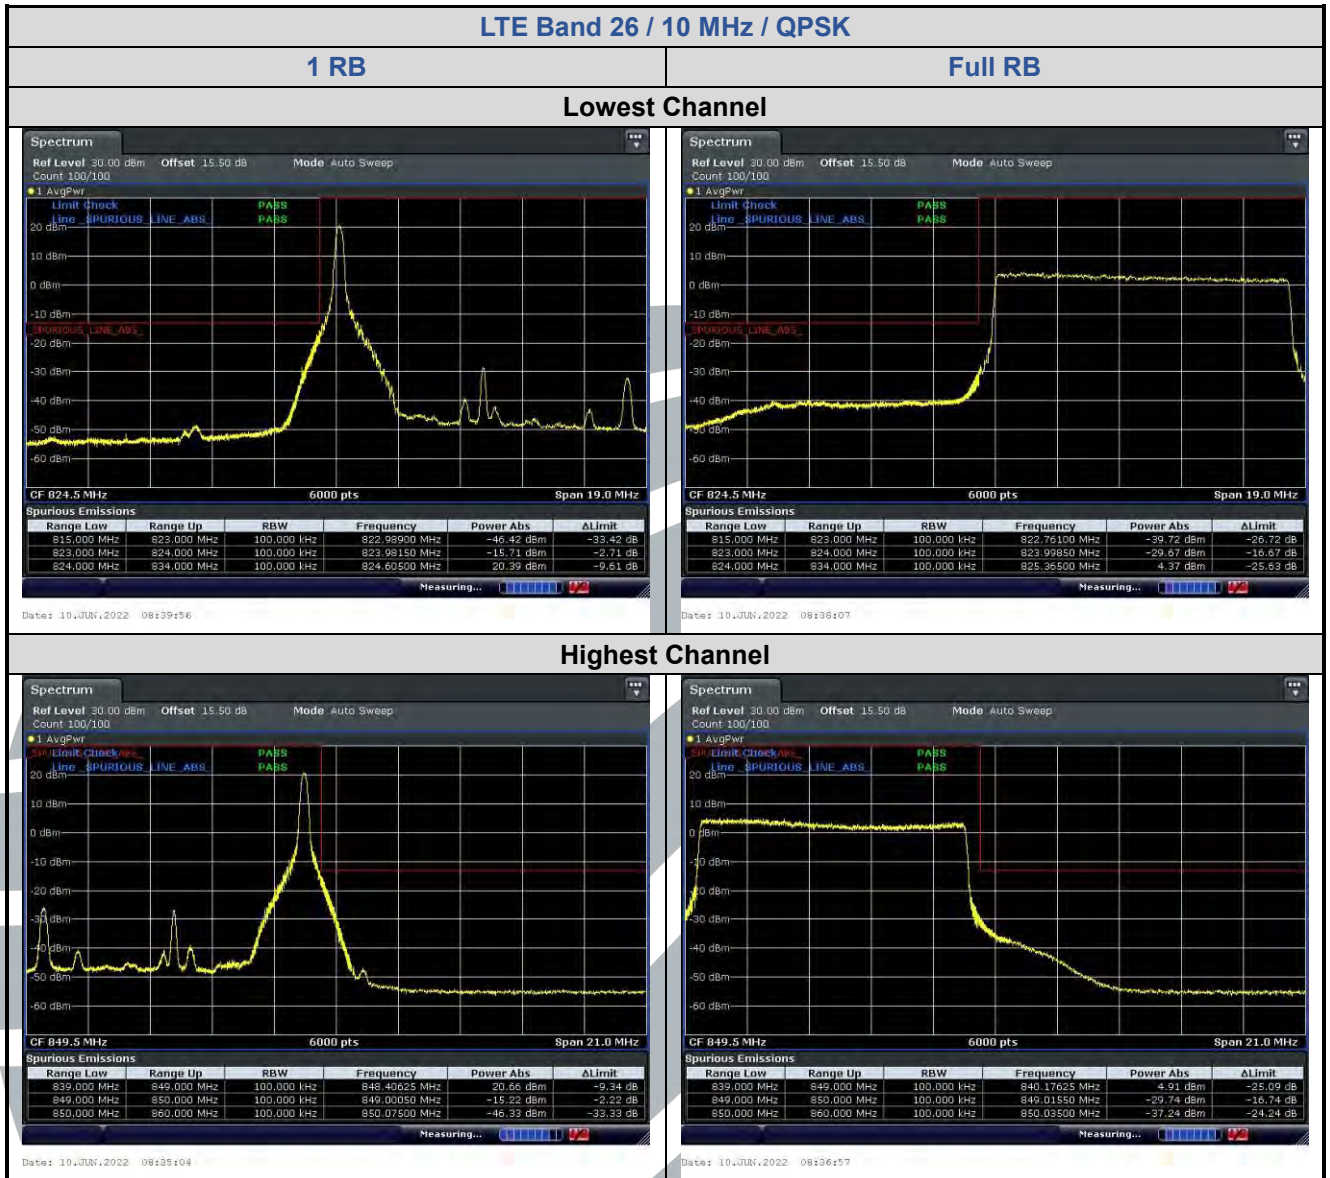

### Lowest Channel

Date: 9 JUN 2022 20:59:11

Date: 9 JUN 2022 20:59:40

### Highest Channel

Date: 9 JUN 2022 20:56:47

Date: 9 JUN 2022 20:56:14

## 5.6.7 LTE Band 26

## LTE Band 26 / 1.4 MHz / 16QAM

1 RB

Full RB