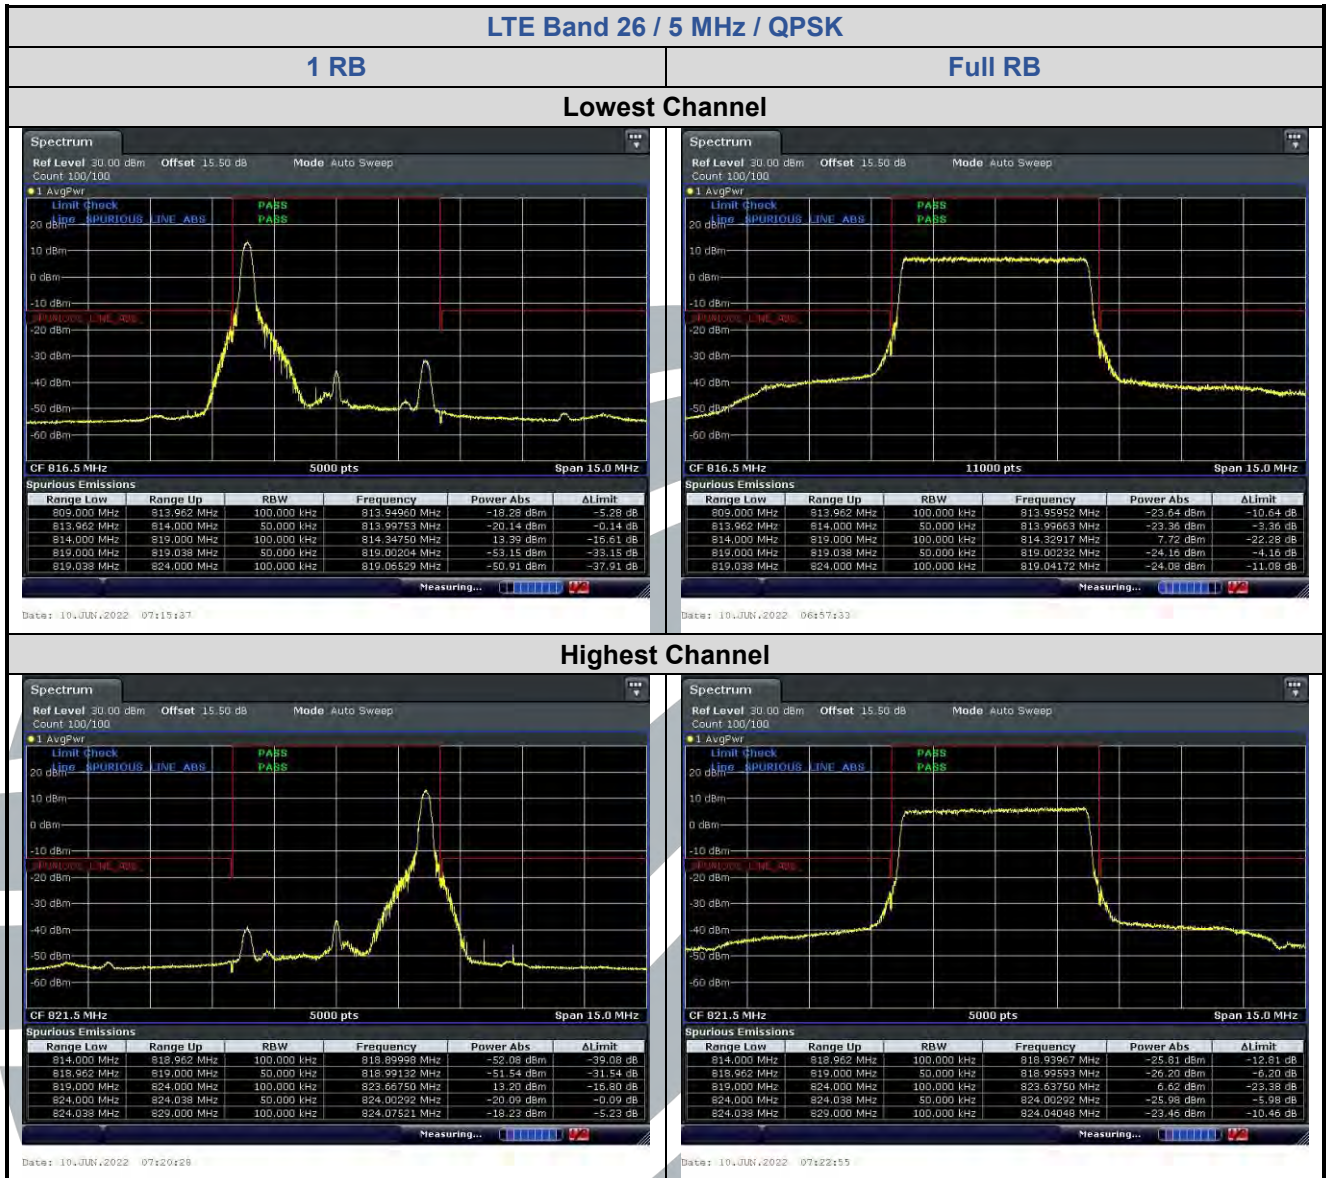

### Lowest Channel

Date: 10 JUN 2022 09:41:11

Date: 10 JUN 2022 09:43:26

### Highest Channel

Date: 10 JUN 2022 09:46:56

Date: 10 JUN 2022 09:20:04

### 5.6.1 LTE Band 26 (Part 90S)

**Shenzhen UnionTrust Quality and Technology Co., Ltd.**

Address: Unit D/E of 9/F and 16/F, Block A, Building 6, Baoneng science and technology park, Longhua district, Shenzhen, China