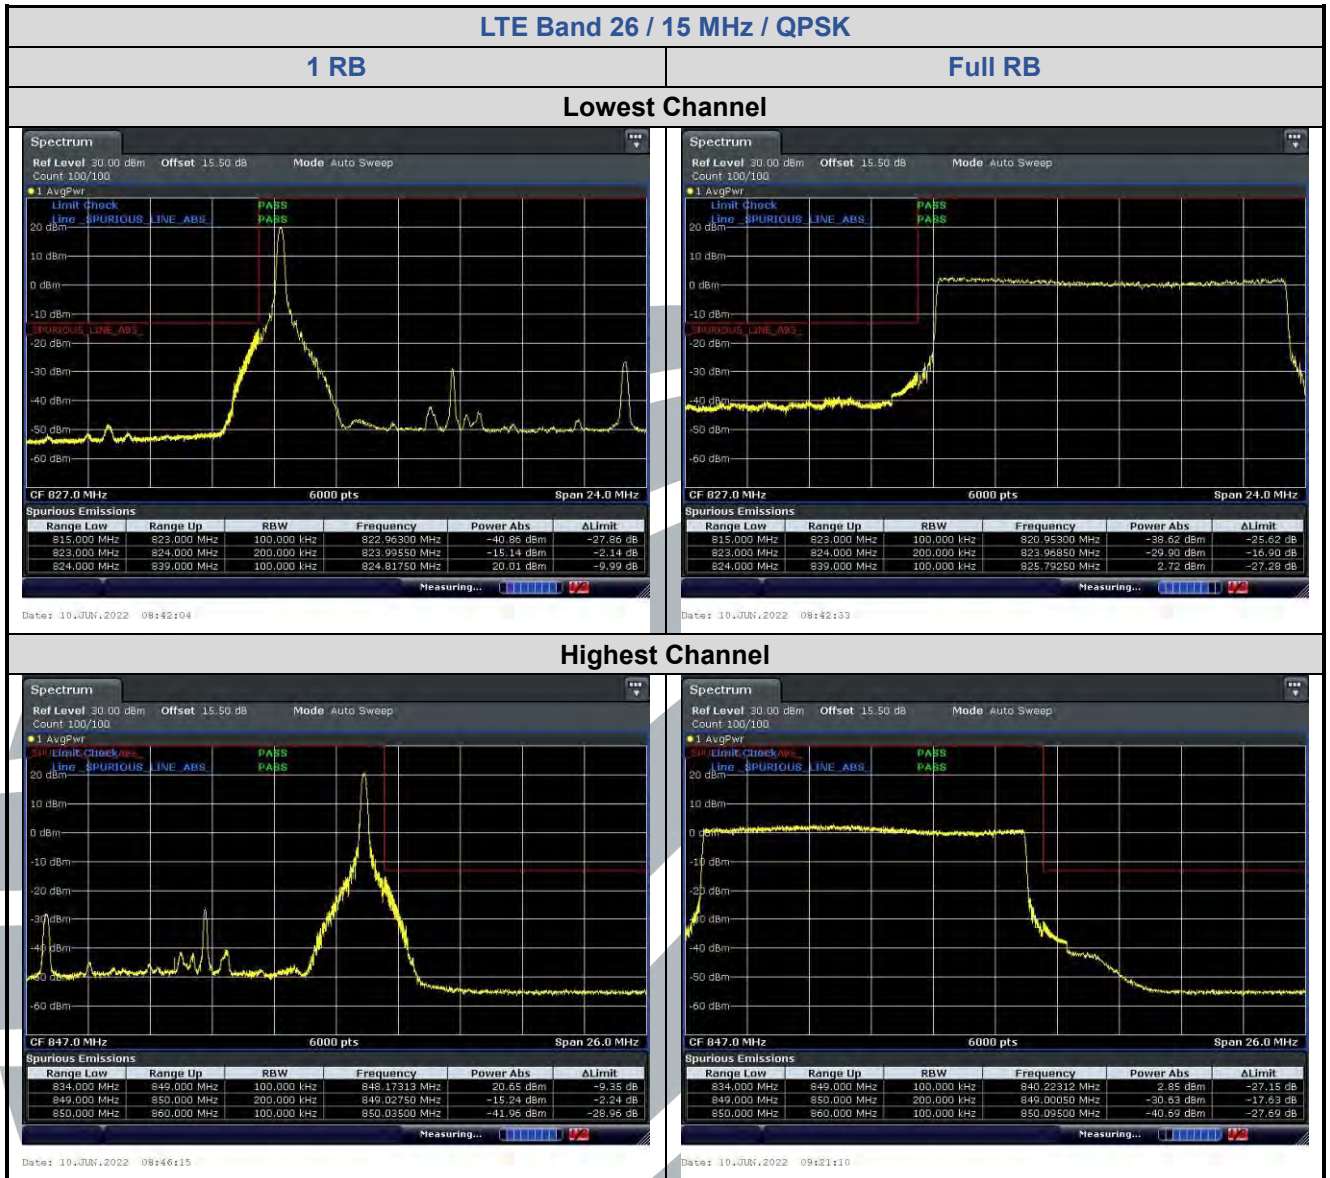

### Highest Channel

Date: 9 JUN 2022 20:56:47

Date: 9 JUN 2022 20:56:14

## 5.6.7 LTE Band 26

## LTE Band 26 / 1.4 MHz / 16QAM

1 RB

Full RB