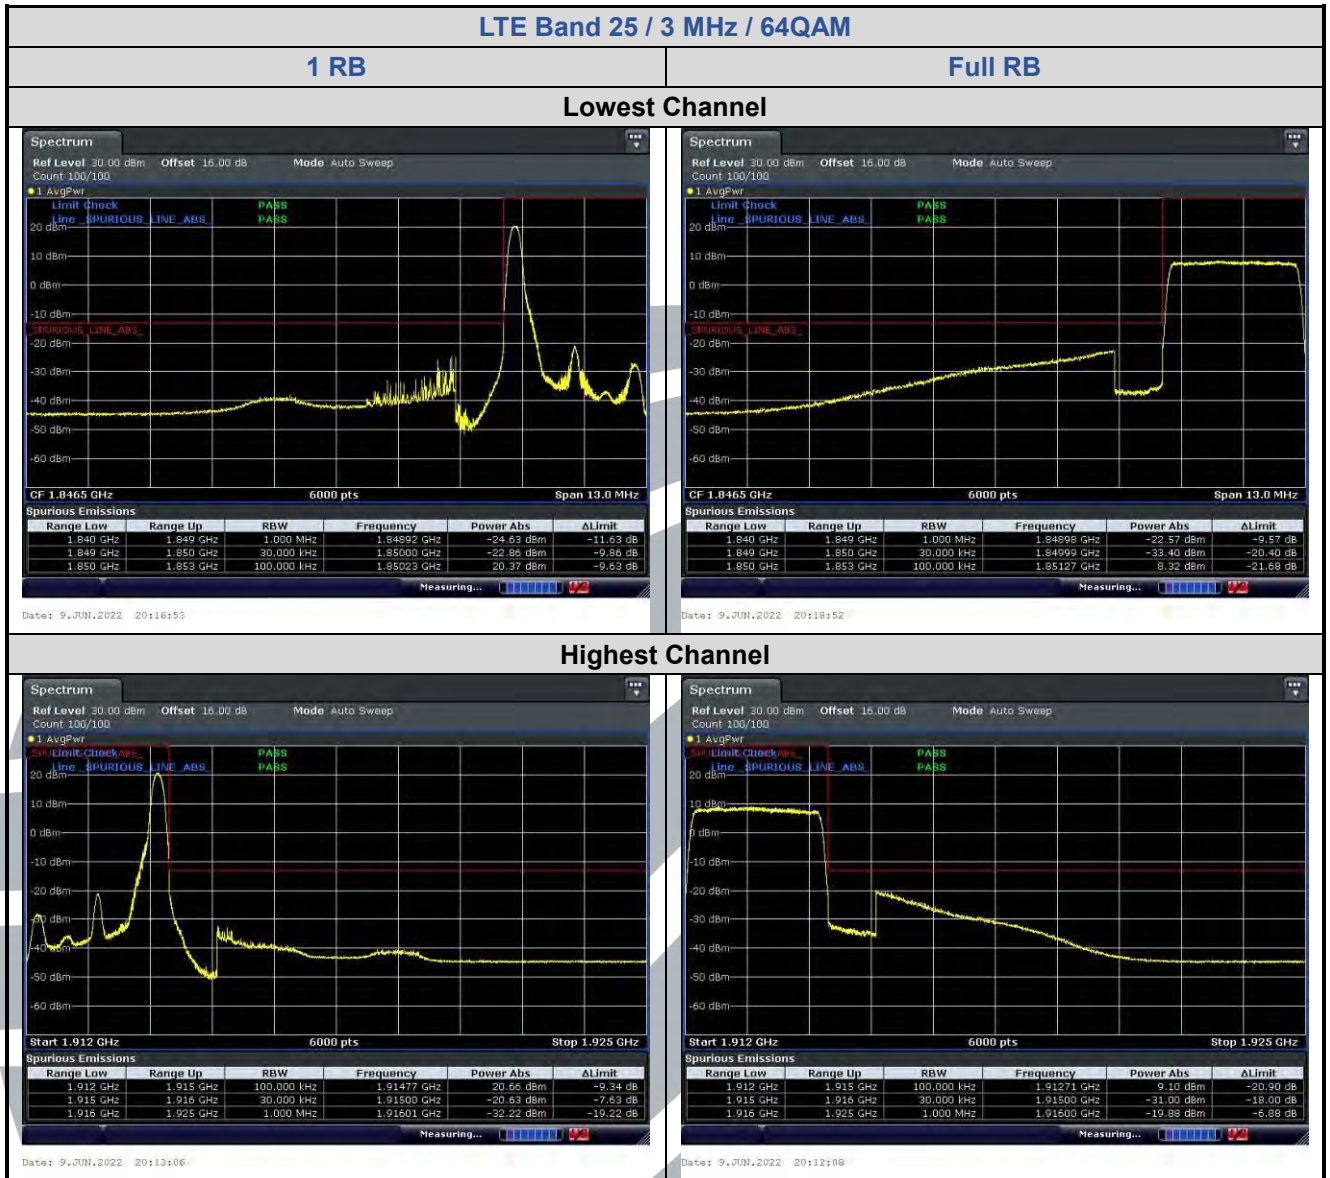

Shenzhen UnionTrust Quality and Technology Co., Ltd.

Address: Unit D/E of 9/F and 16/F, Block A, Building 6, Baoneng science and technology park, Longhua district, Shenzhen, China

Tel: +86-755-28230888

Fax: +86-755-28230886

E-mail: info@uttlab.com

<http://www.uttlab.com>

UTTR-RF-FCC4G-V1.1