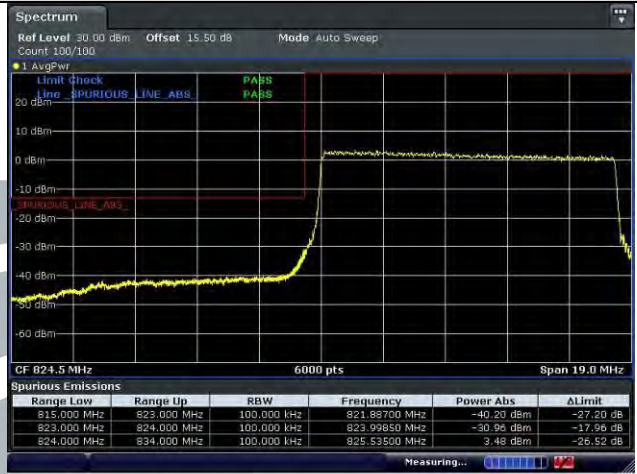

LTE Band 26 / 10 MHz / 16QAM

1 RB

Full RB

Lowest Channel

Date: 10 JUN 2022 08:39:30

Date: 10 JUN 2022 08:38:39