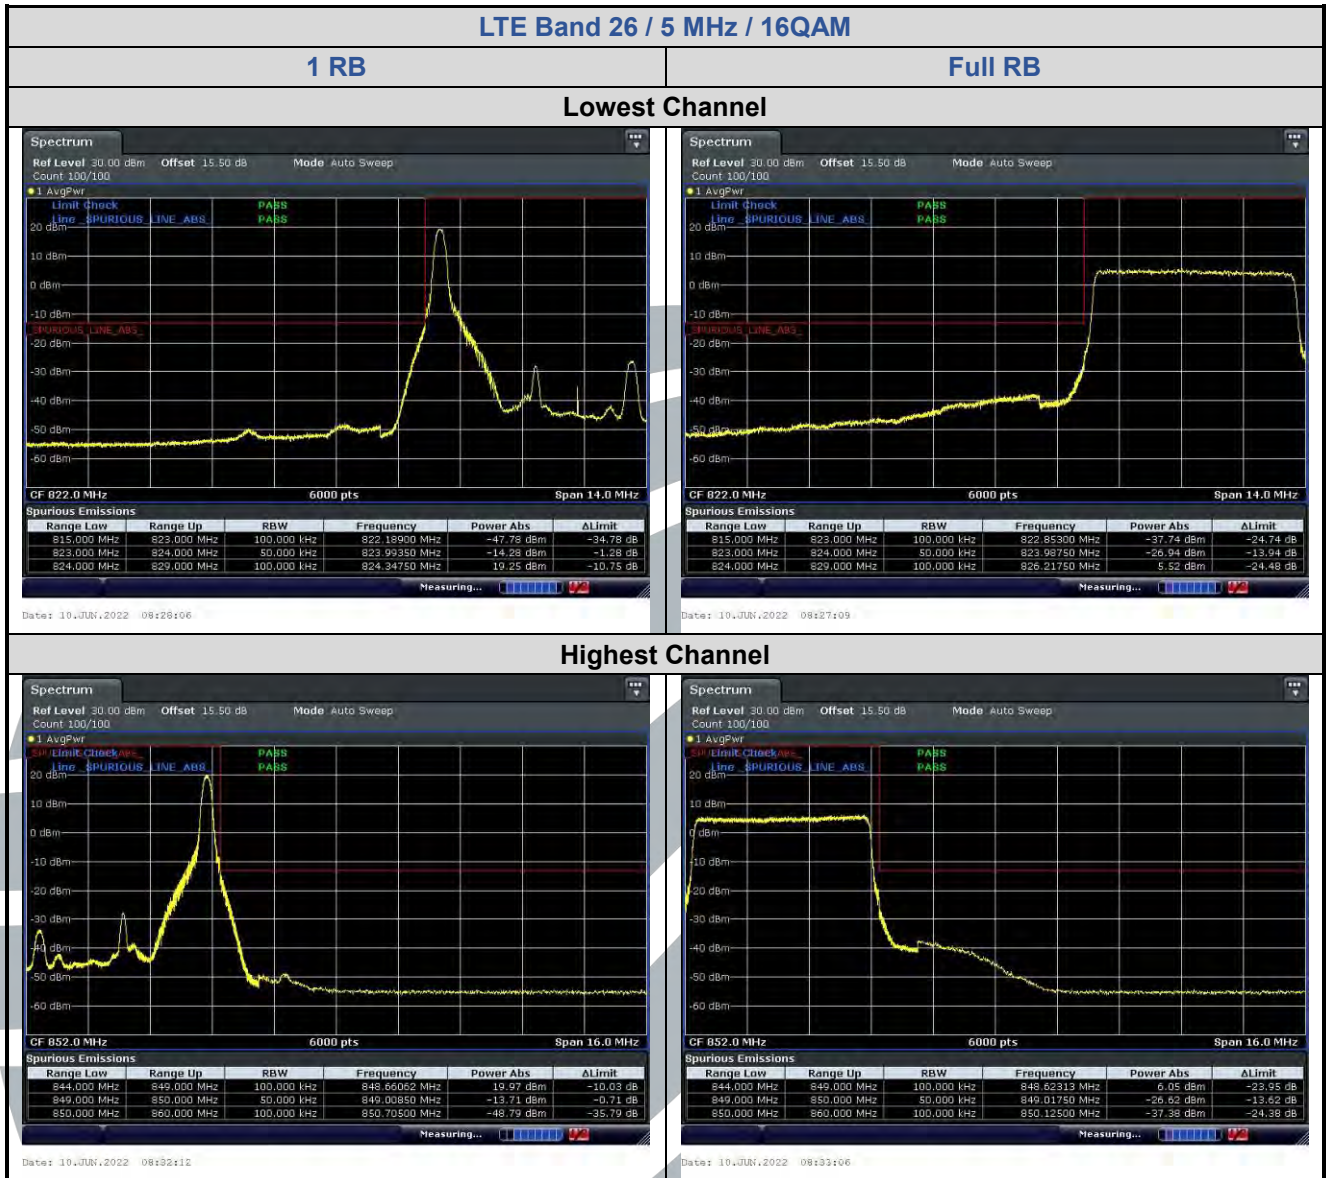

### Lowest Channel

Date: 10 JUN 2022 08:13:09

Date: 10 JUN 2022 08:12:16

### Highest Channel

Date: 10 JUN 2022 08:15:43

Date: 10 JUN 2022 08:16:53

## LTE Band 26 / 10 MHz / 16QAM

1 RB

Full RB

### Lowest Channel

Date: 10 JUN 2022 08:39:30

Date: 10 JUN 2022 08:38:39