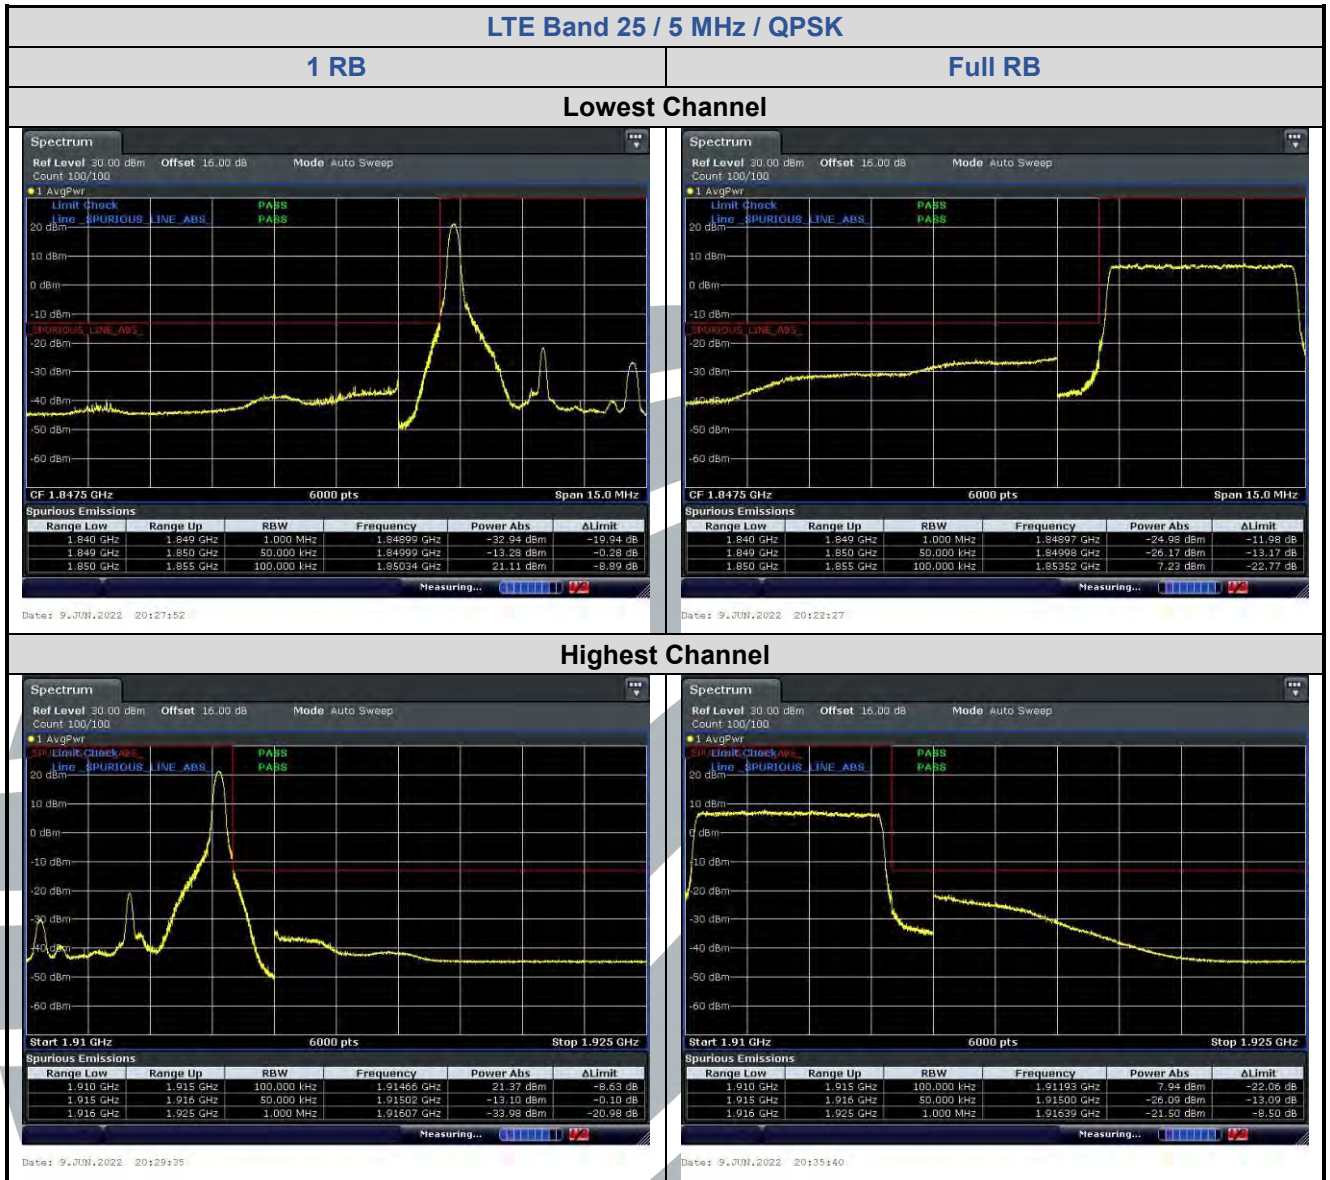

Shenzhen UnionTrust Quality and Technology Co., Ltd.

Address: Unit D/E of 9/F and 16/F, Block A, Building 6, Baoneng science and technology park, Longhua district, Shenzhen, China

Tel: +86-755-28230888

Fax: +86-755-28230886

E-mail: info@uttlab.com

<http://www.uttlab.com>

UTTR-RF-FCC4G-V1.1