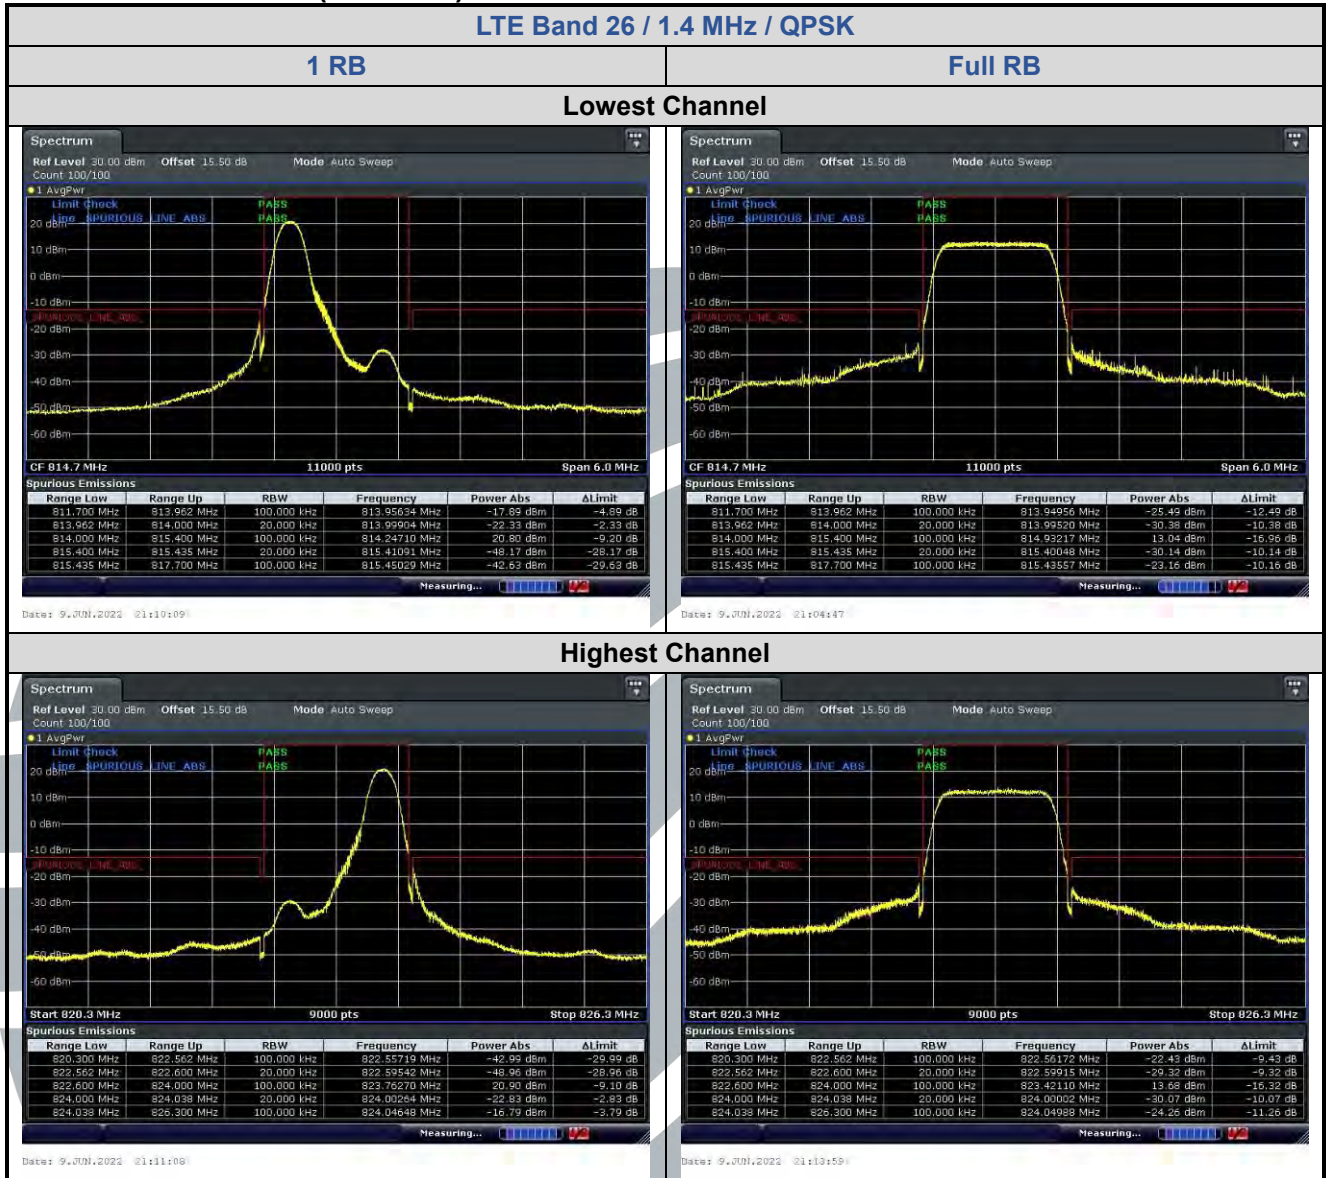

### Lowest Channel

Date: 10 JUN 2022 09:41:11

Date: 10 JUN 2022 09:43:26

### Highest Channel

Date: 10 JUN 2022 09:46:56

Date: 10 JUN 2022 09:20:04

### 5.6.1 LTE Band 26 (Part 90S)

**Shenzhen UnionTrust Quality and Technology Co., Ltd.**

Address: Unit D/E of 9/F and 16/F, Block A, Building 6, Baoneng science and technology park, Longhua district, Shenzhen, China