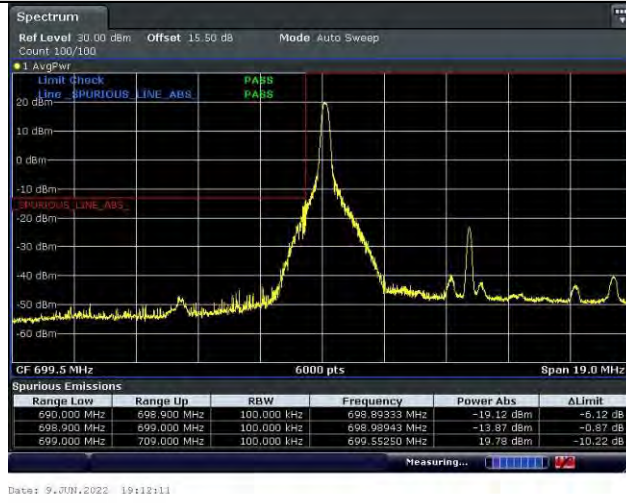

## LTE Band 12 / 10 MHz / 64QAM

1 RB

Full RB

### Lowest Channel

### Highest Channel