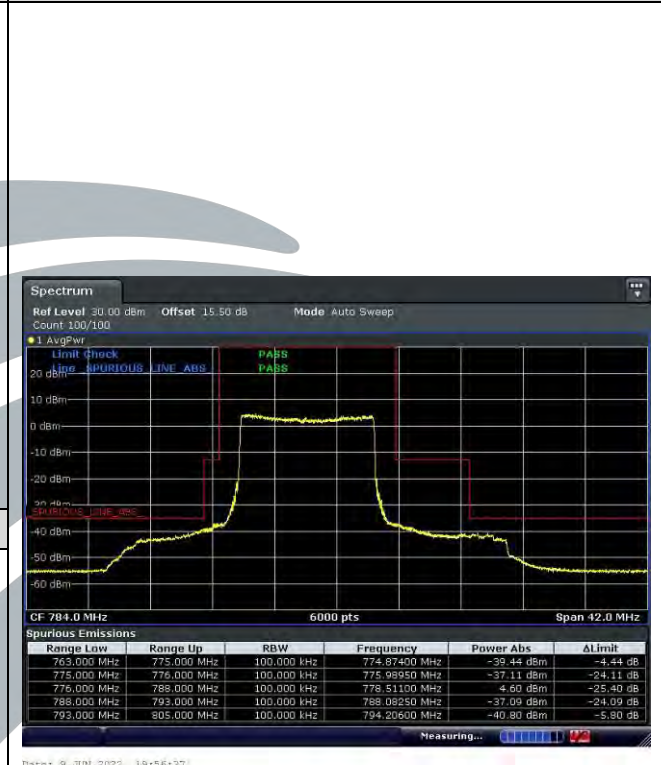

LTE Band 13 / 10 MHz / QPSK

1 RB Lowest Channel

Highest Channel

Full RB