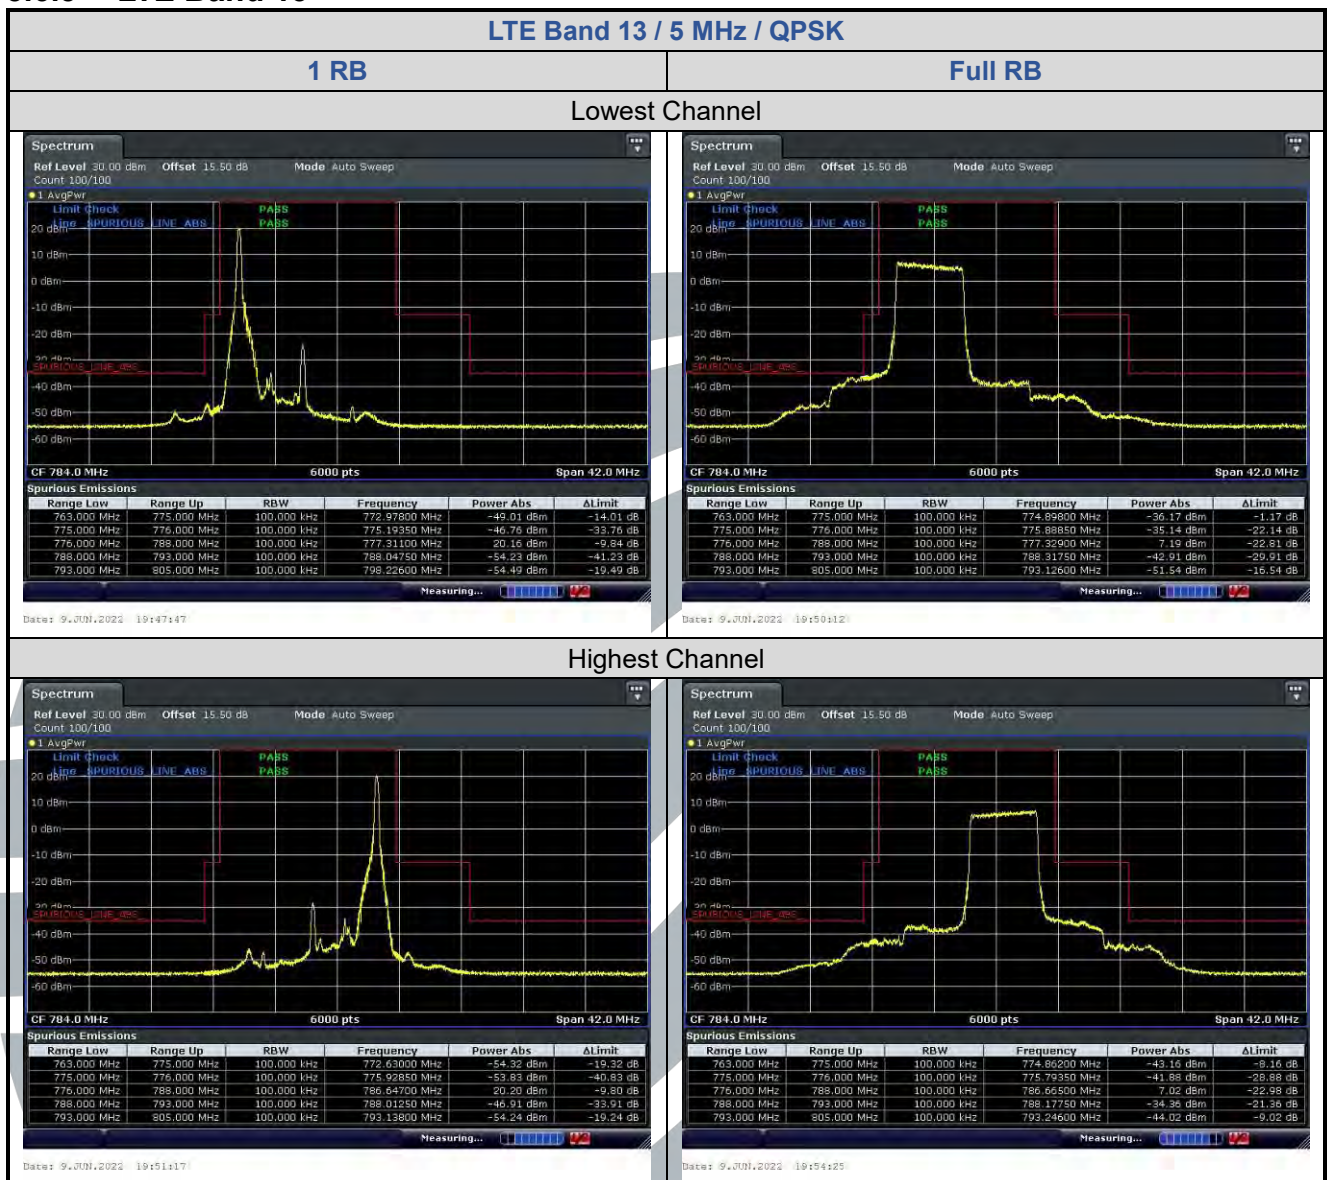

5.6.5 LTE Band 13