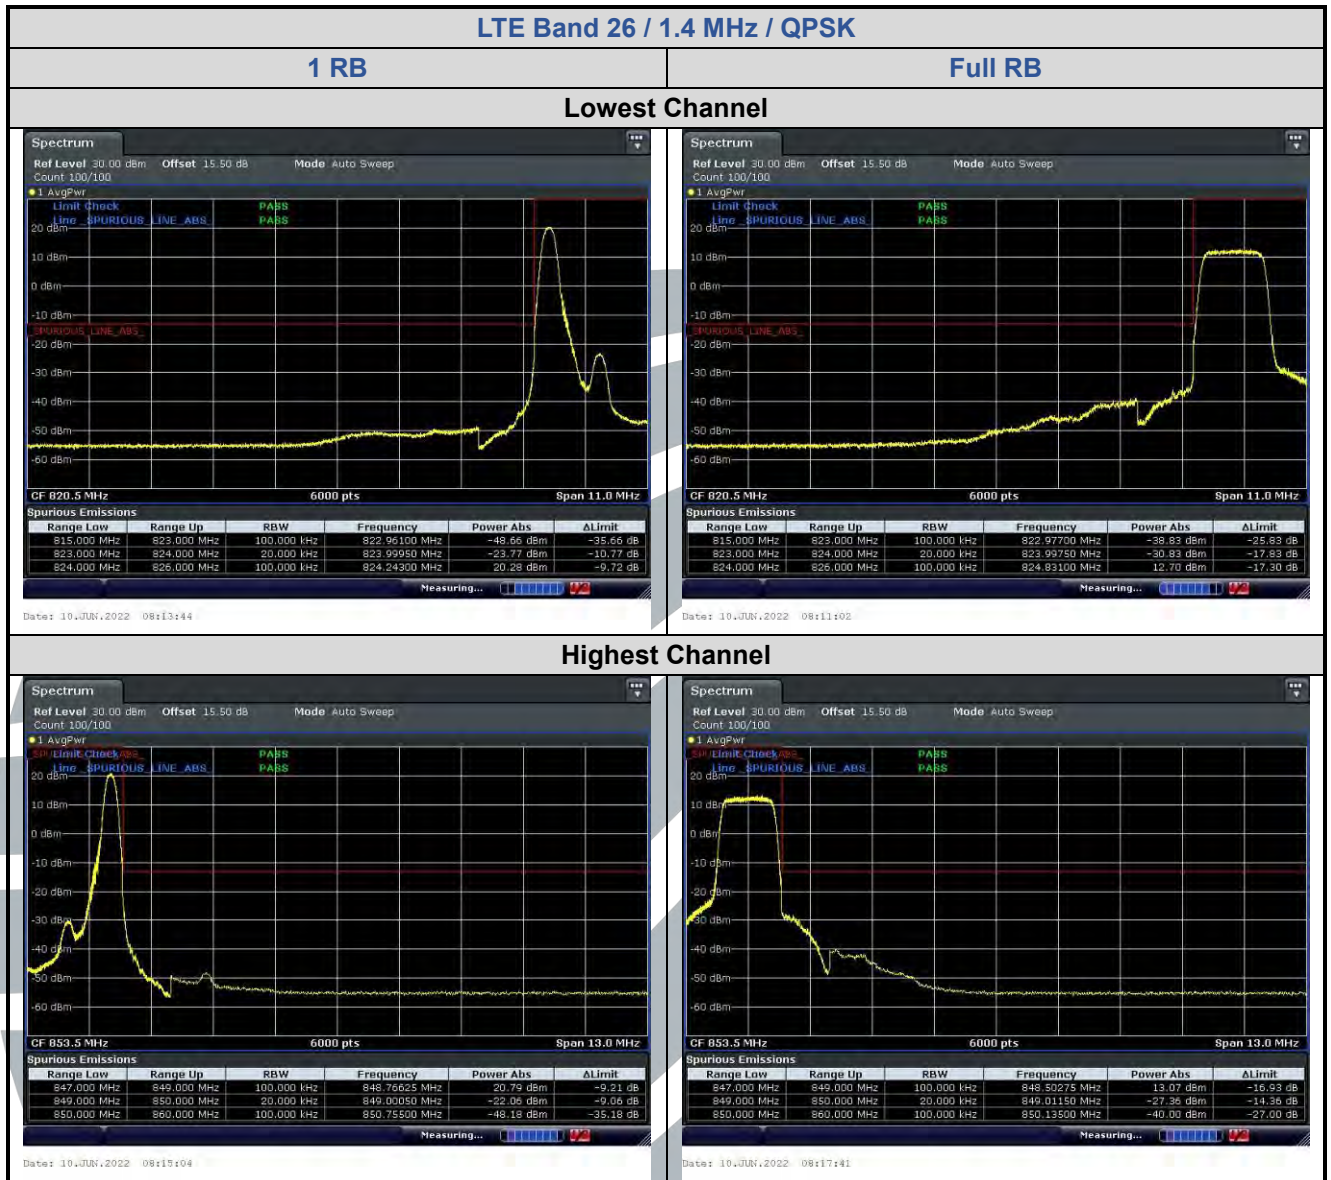

### Lowest Channel

Date: 9 JUN 2022 20:59:11

Date: 9 JUN 2022 20:59:40

### Highest Channel

Date: 9 JUN 2022 20:56:47

Date: 9 JUN 2022 20:56:14

## 5.6.7 LTE Band 26

## LTE Band 26 / 1.4 MHz / 16QAM

1 RB

Full RB