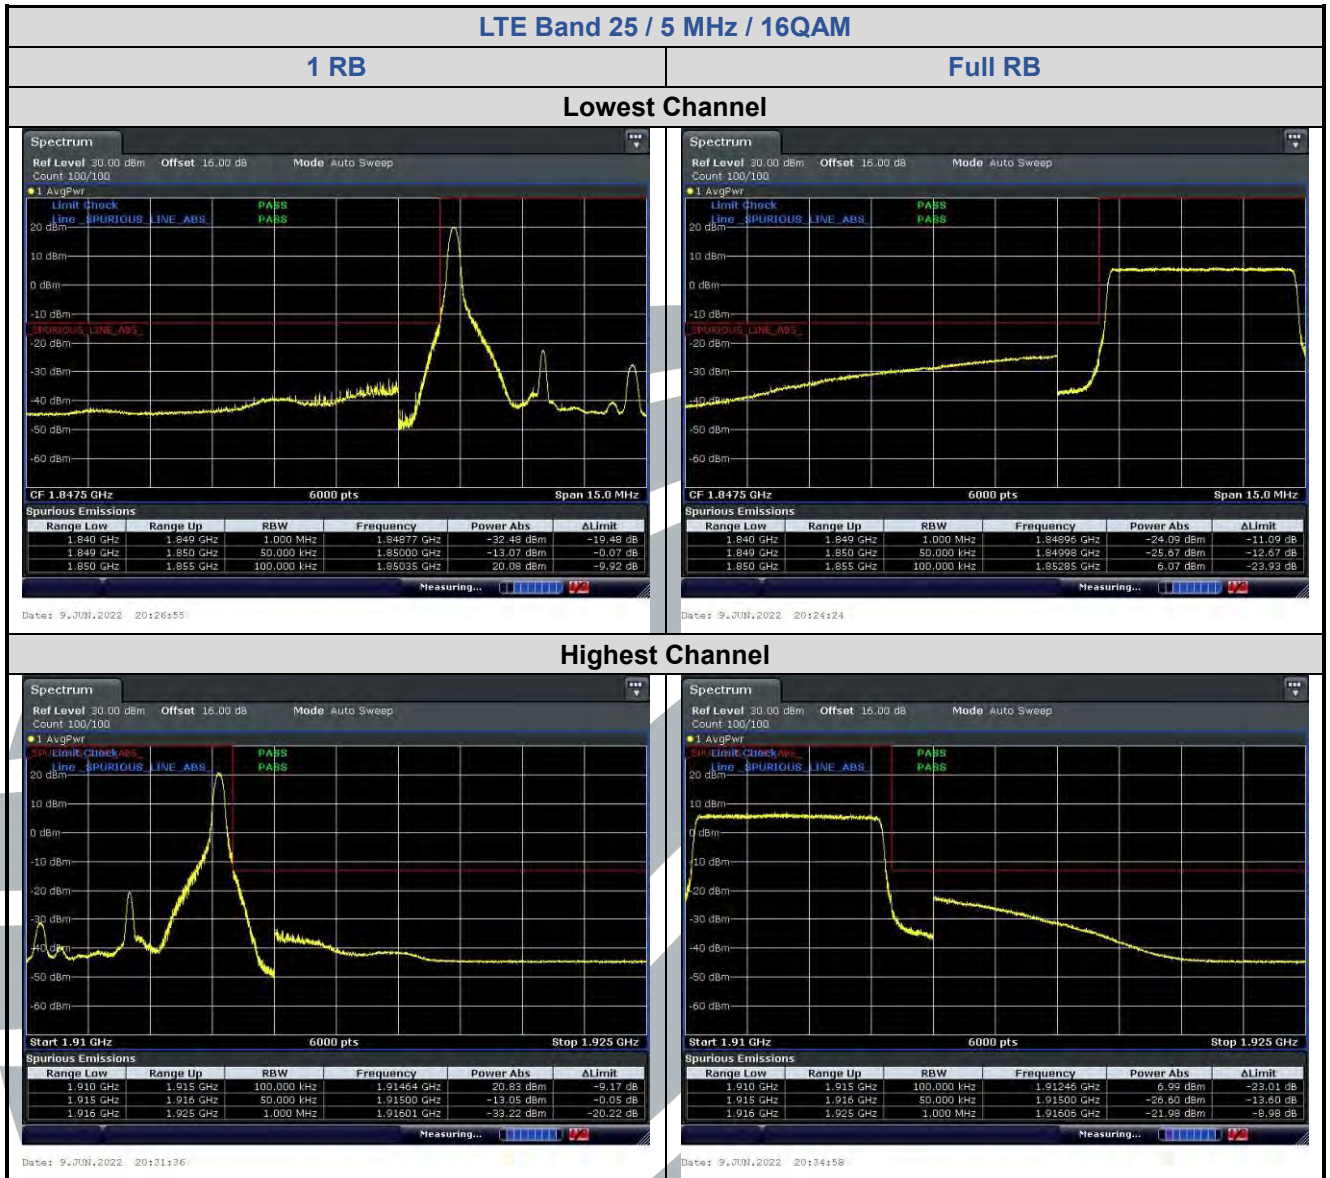

### Lowest Channel

### Highest Channel

## LTE Band 25 / 10 MHz / 16QAM

1 RB

Full RB