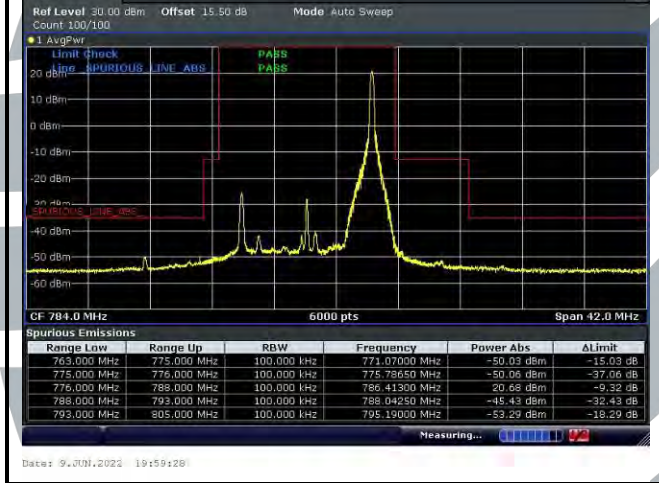

Highest Channel