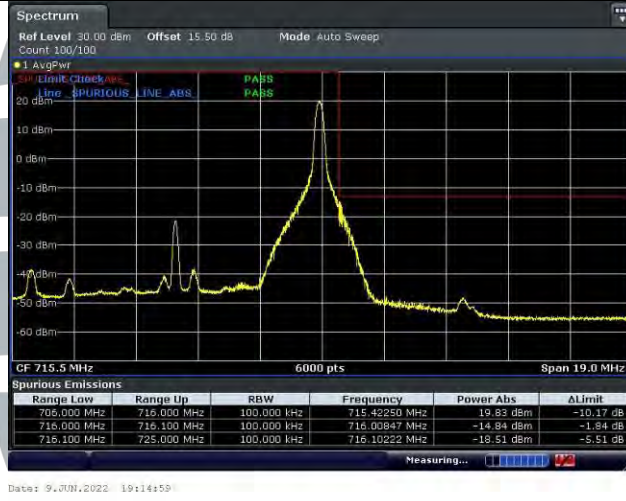

## LTE Band 12 / 10 MHz / 64QAM

1 RB

Full RB

### Lowest Channel

### Highest Channel