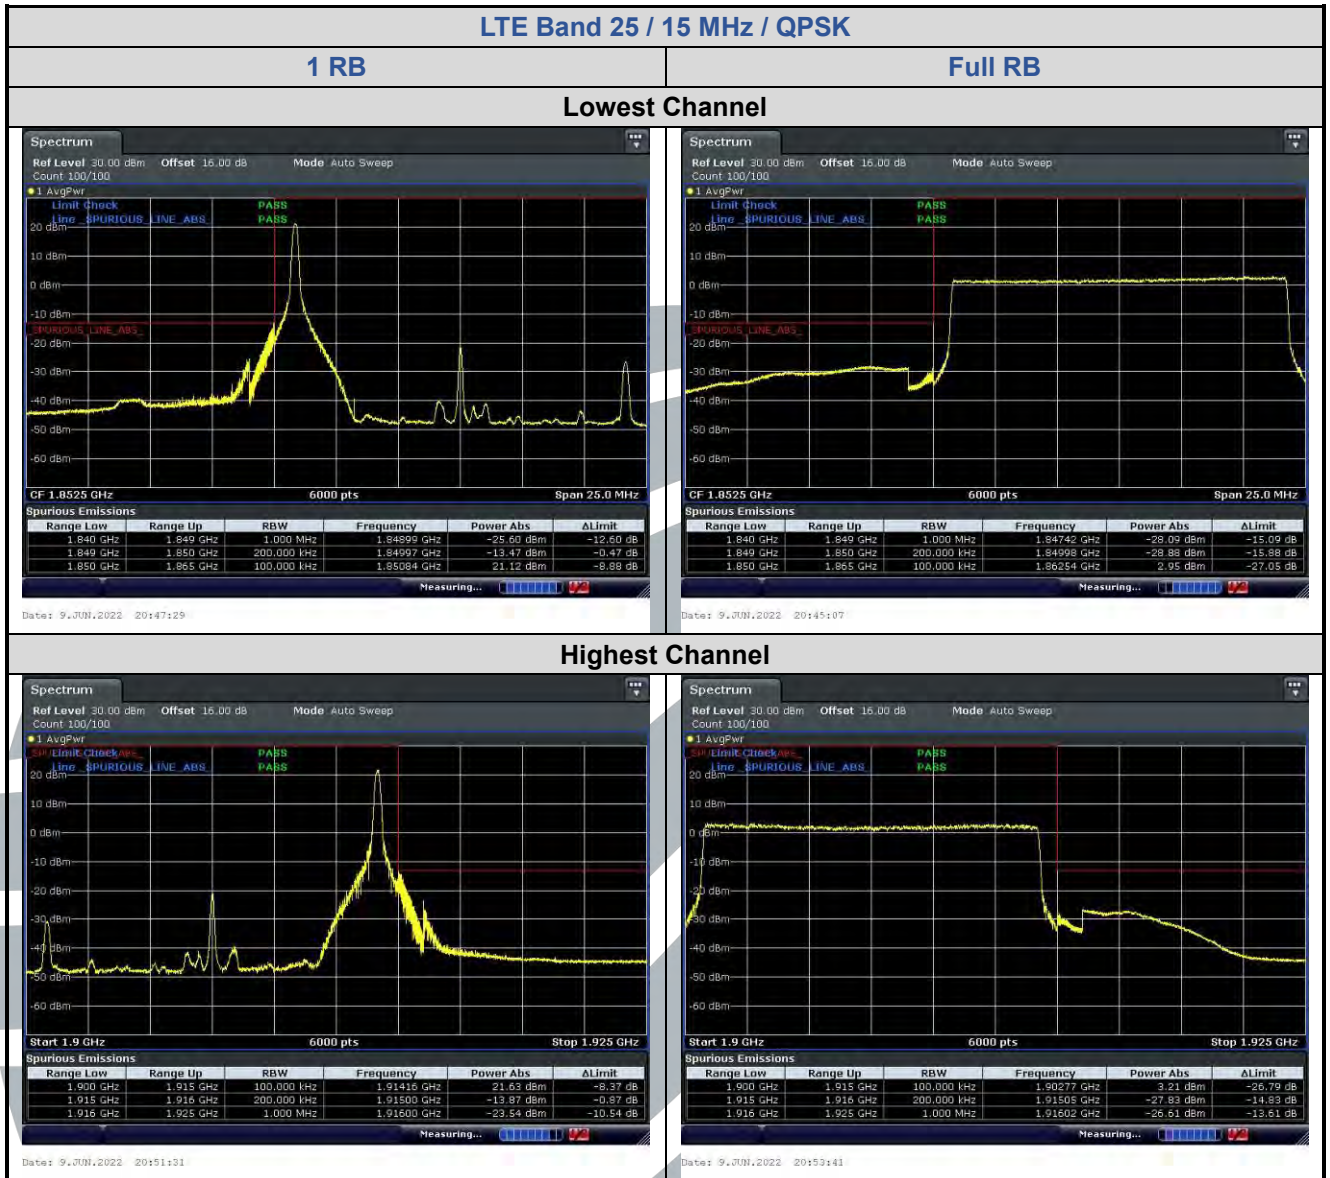

## LTE Band 25 / 1.4 MHz / 16QAM

1 RB

Full RB

### Lowest Channel

### Highest Channel