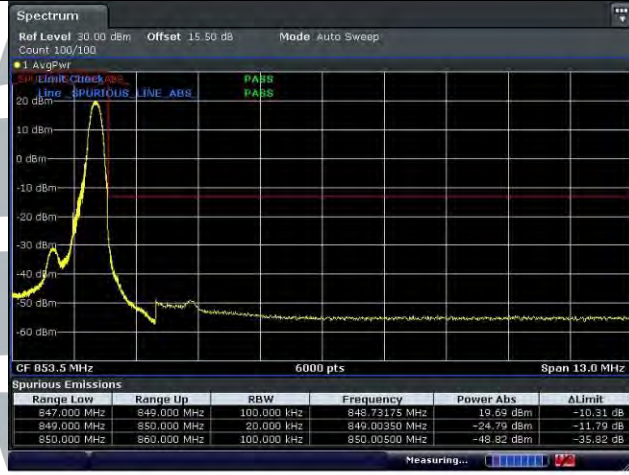

Highest Channel