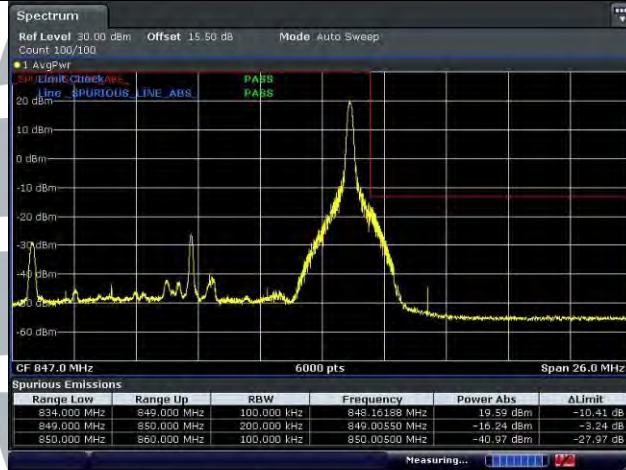

### Highest Channel

Date: 10 JUN 2022 08:35:55

Date: 10 JUN 2022 08:36:29

## LTE Band 26 / 15 MHz / 16QAM

1 RB

Full RB

### Lowest Channel

Date: 10 JUN 2022 08:43:30

Date: 10 JUN 2022 08:43:16

### Highest Channel

Date: 10 JUN 2022 08:46:44

Date: 10 JUN 2022 08:20:39