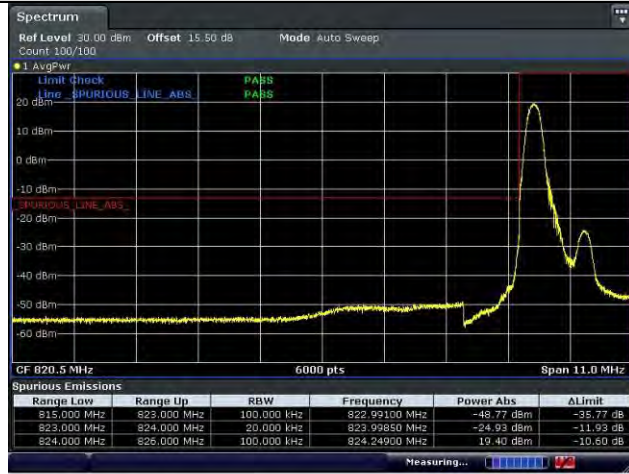

LTE Band 26 / 1.4 MHz / 64QAM

1 RB

Full RB

Lowest Channel