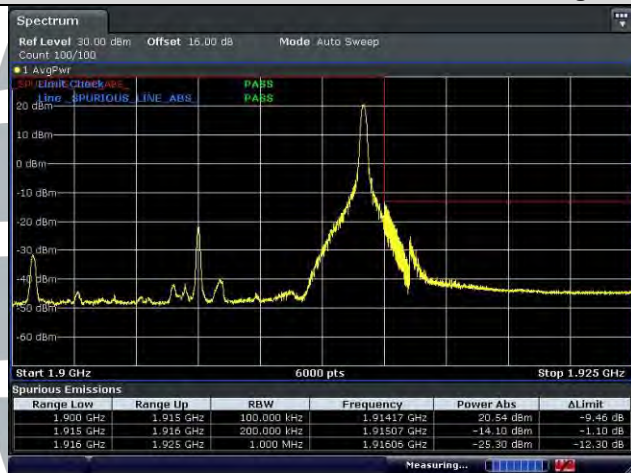

### Highest Channel

## LTE Band 25 / 15 MHz / 16QAM

1 RB

Full RB

### Lowest Channel