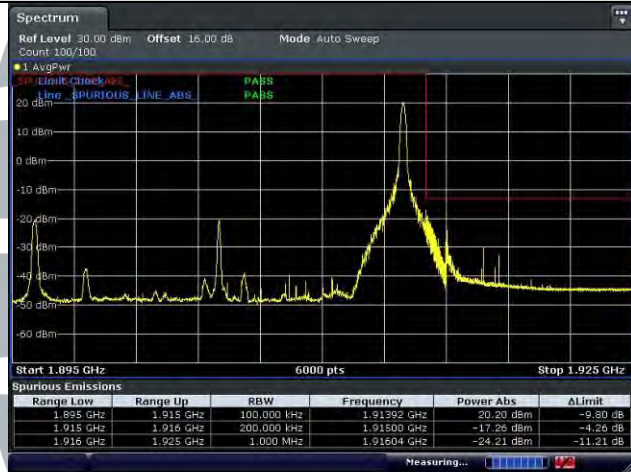

### Highest Channel

## LTE Band 25 / 20 MHz / 64QAM

1 RB

Full RB

### Lowest Channel

Date: 9 JUN 2022 20:59:11

Date: 9 JUN 2022 20:59:40

### Highest Channel

Date: 9 JUN 2022 20:56:47

Date: 9 JUN 2022 20:56:14