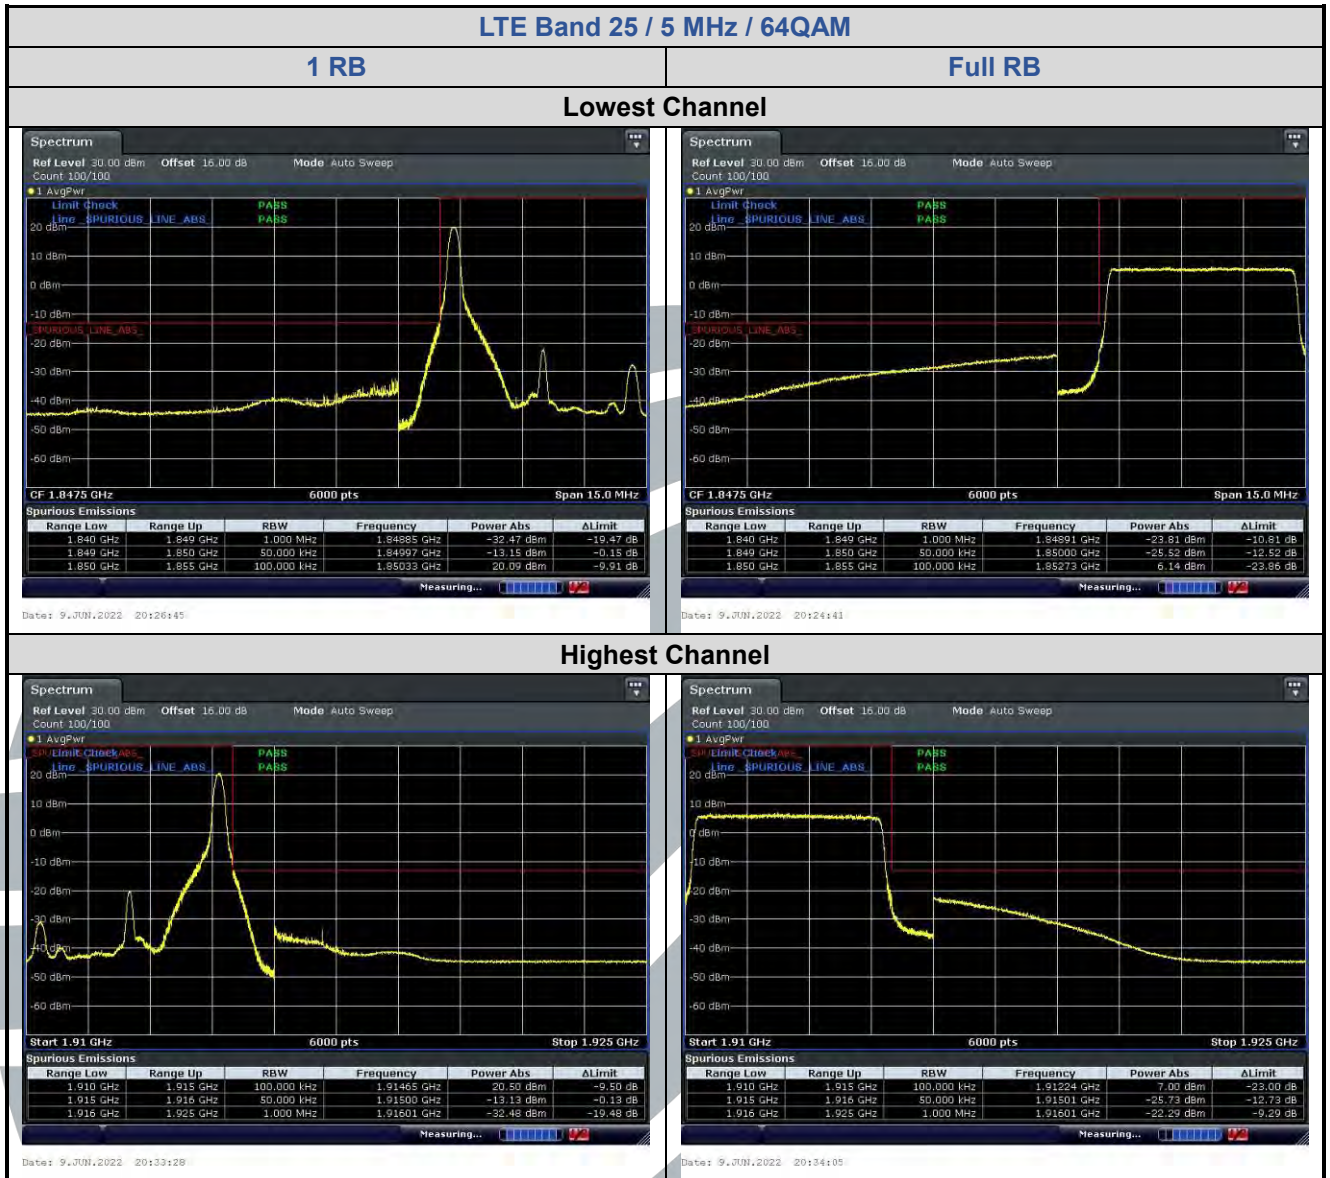

## LTE Band 25 / 10 MHz / 64QAM

1 RB

Full RB

### Lowest Channel

### Highest Channel