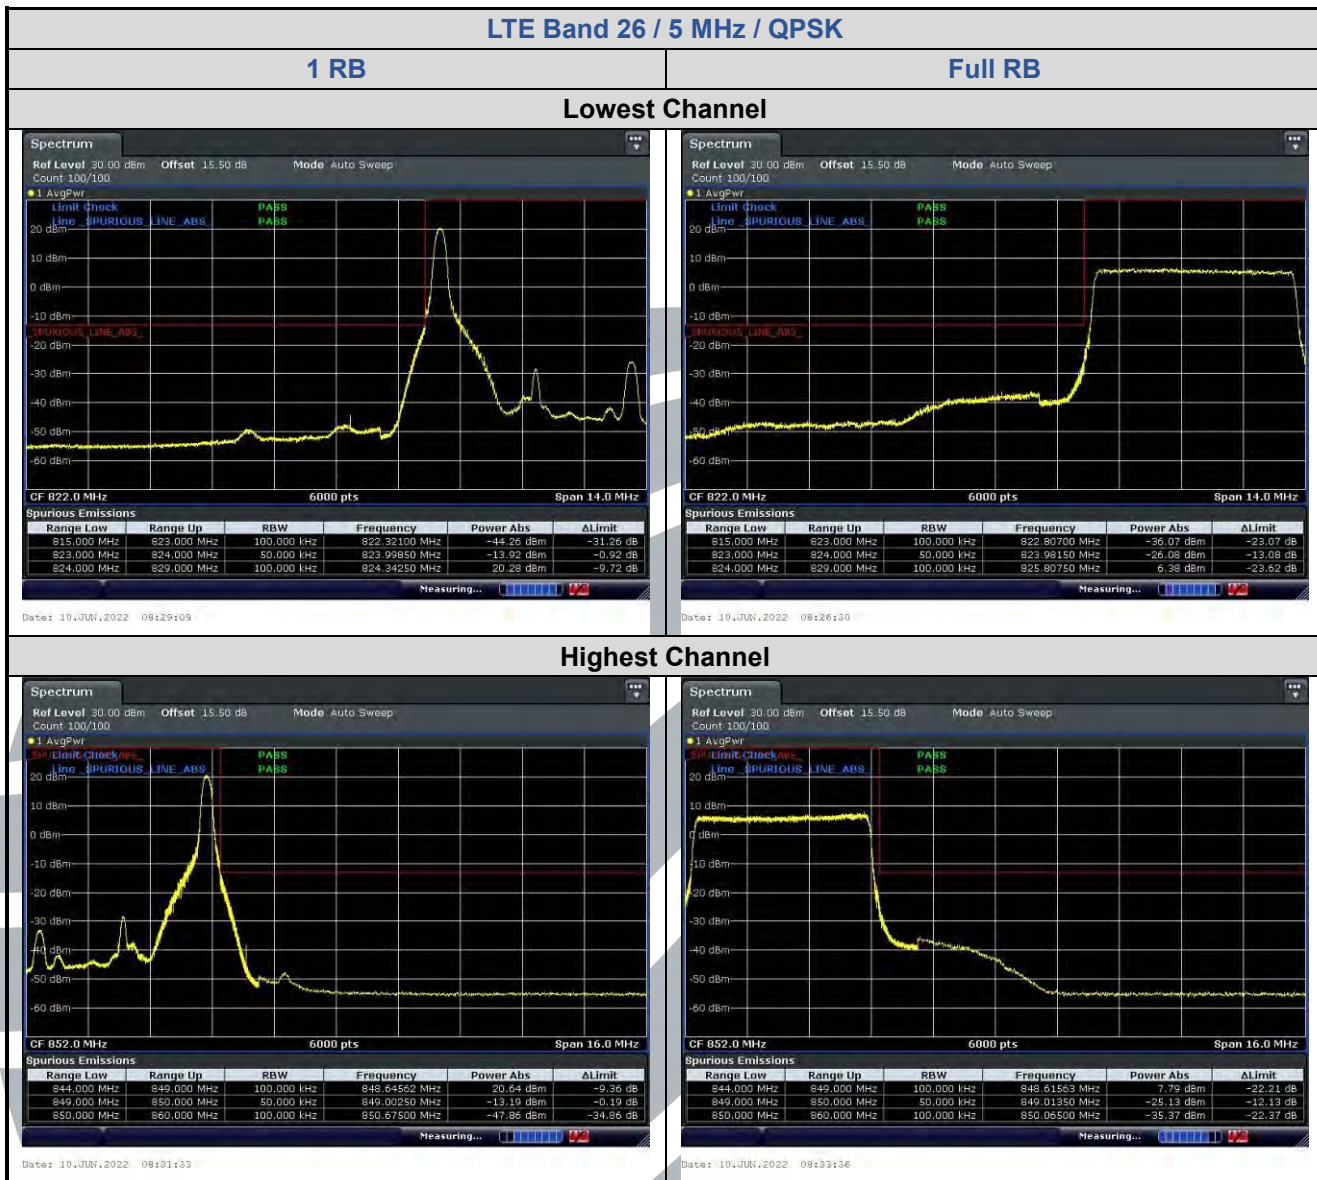

### Lowest Channel

Date: 9 JUN 2022 20:59:11

Date: 9 JUN 2022 20:59:40

### Highest Channel

Date: 9 JUN 2022 20:56:47

Date: 9 JUN 2022 20:56:14

## 5.6.7 LTE Band 26

## LTE Band 26 / 1.4 MHz / 16QAM

1 RB

Full RB