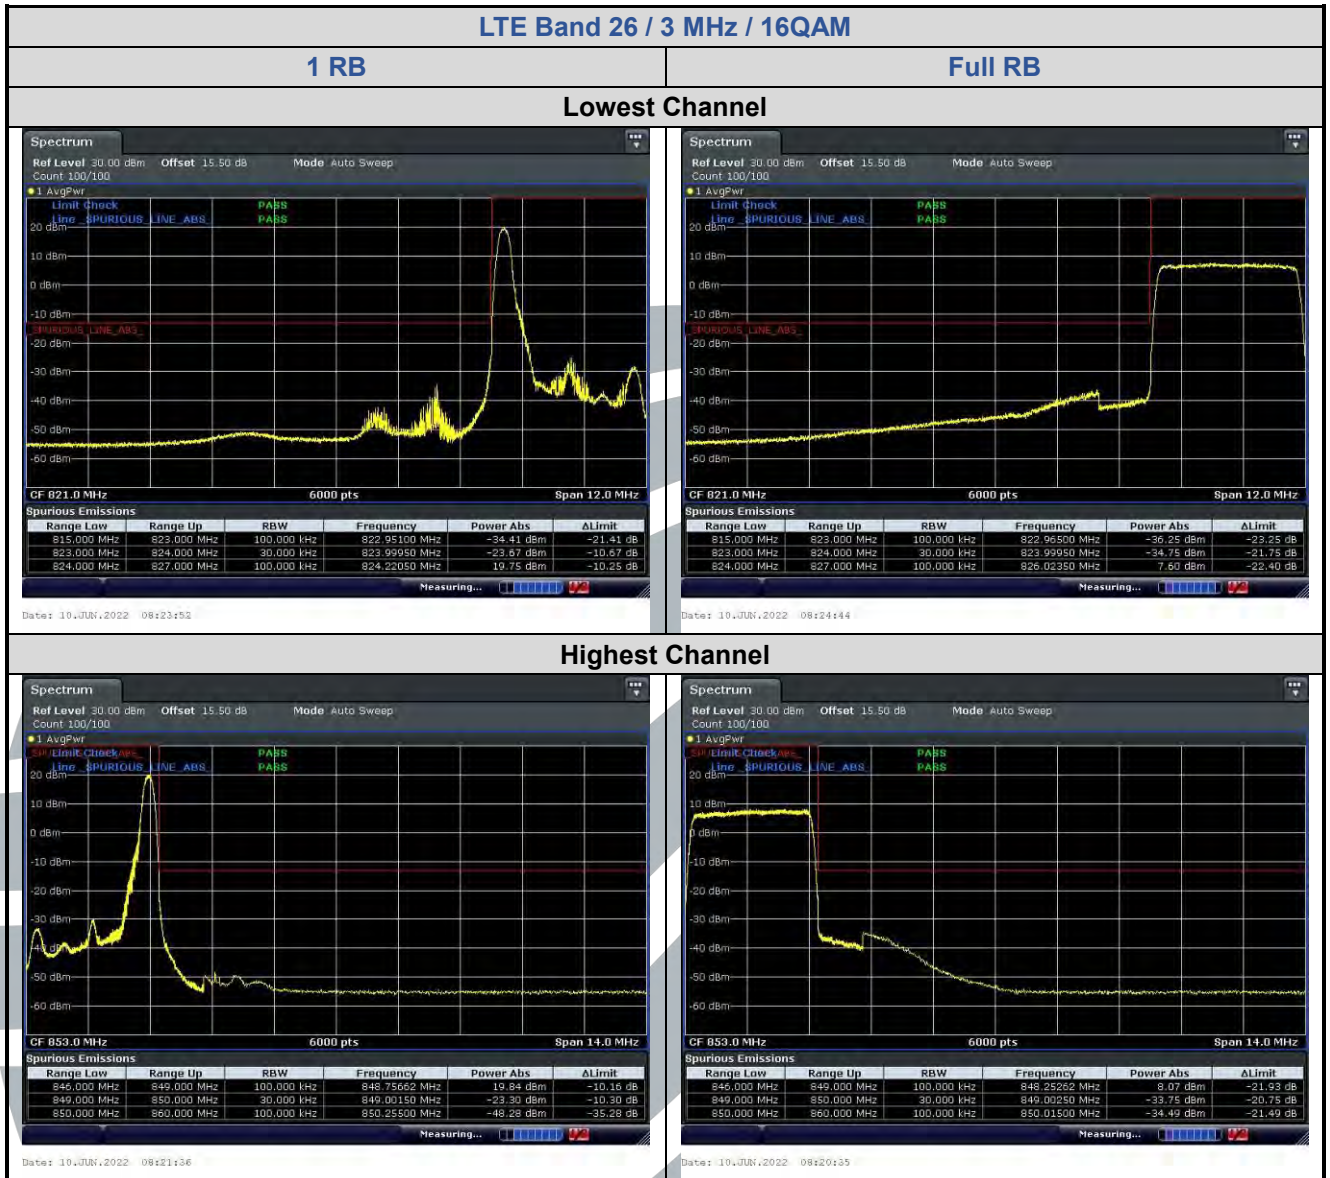

## LTE Band 26 / 1.4 MHz / 16QAM

1 RB

Full RB

### Lowest Channel

Date: 10 JUN 2022 08:13:09

Date: 10 JUN 2022 08:12:16

### Highest Channel

Date: 10 JUN 2022 08:15:43

Date: 10 JUN 2022 08:16:53

## LTE Band 26 / 10 MHz / 16QAM

1 RB

Full RB