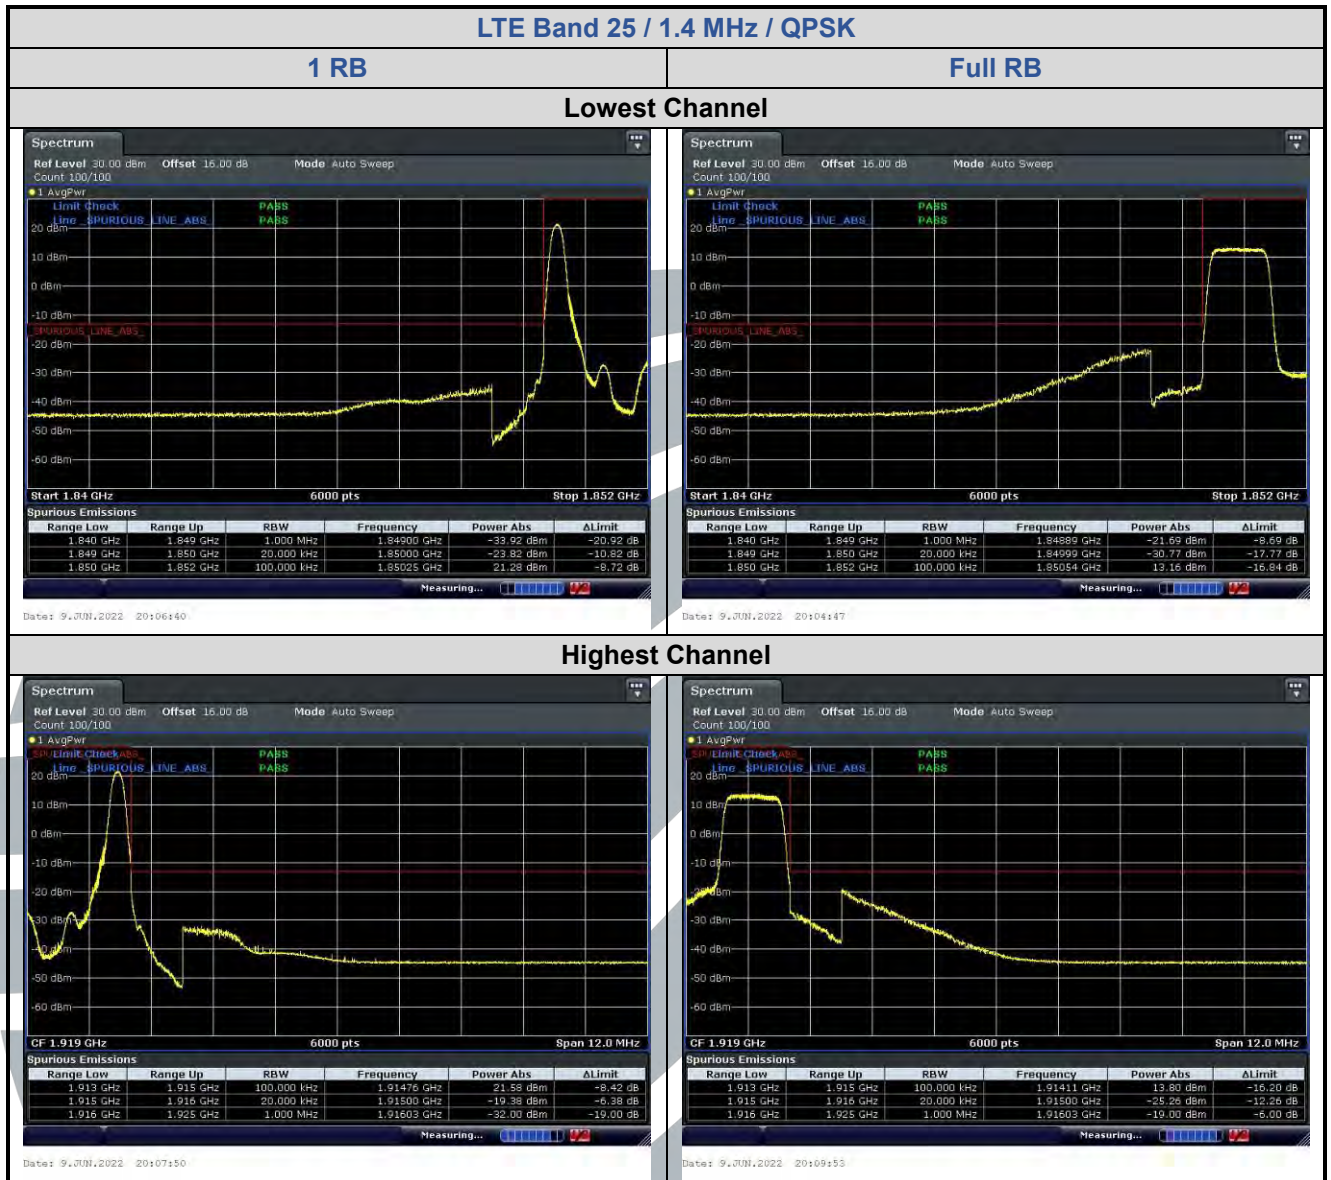

5.6.6 LTE Band 25