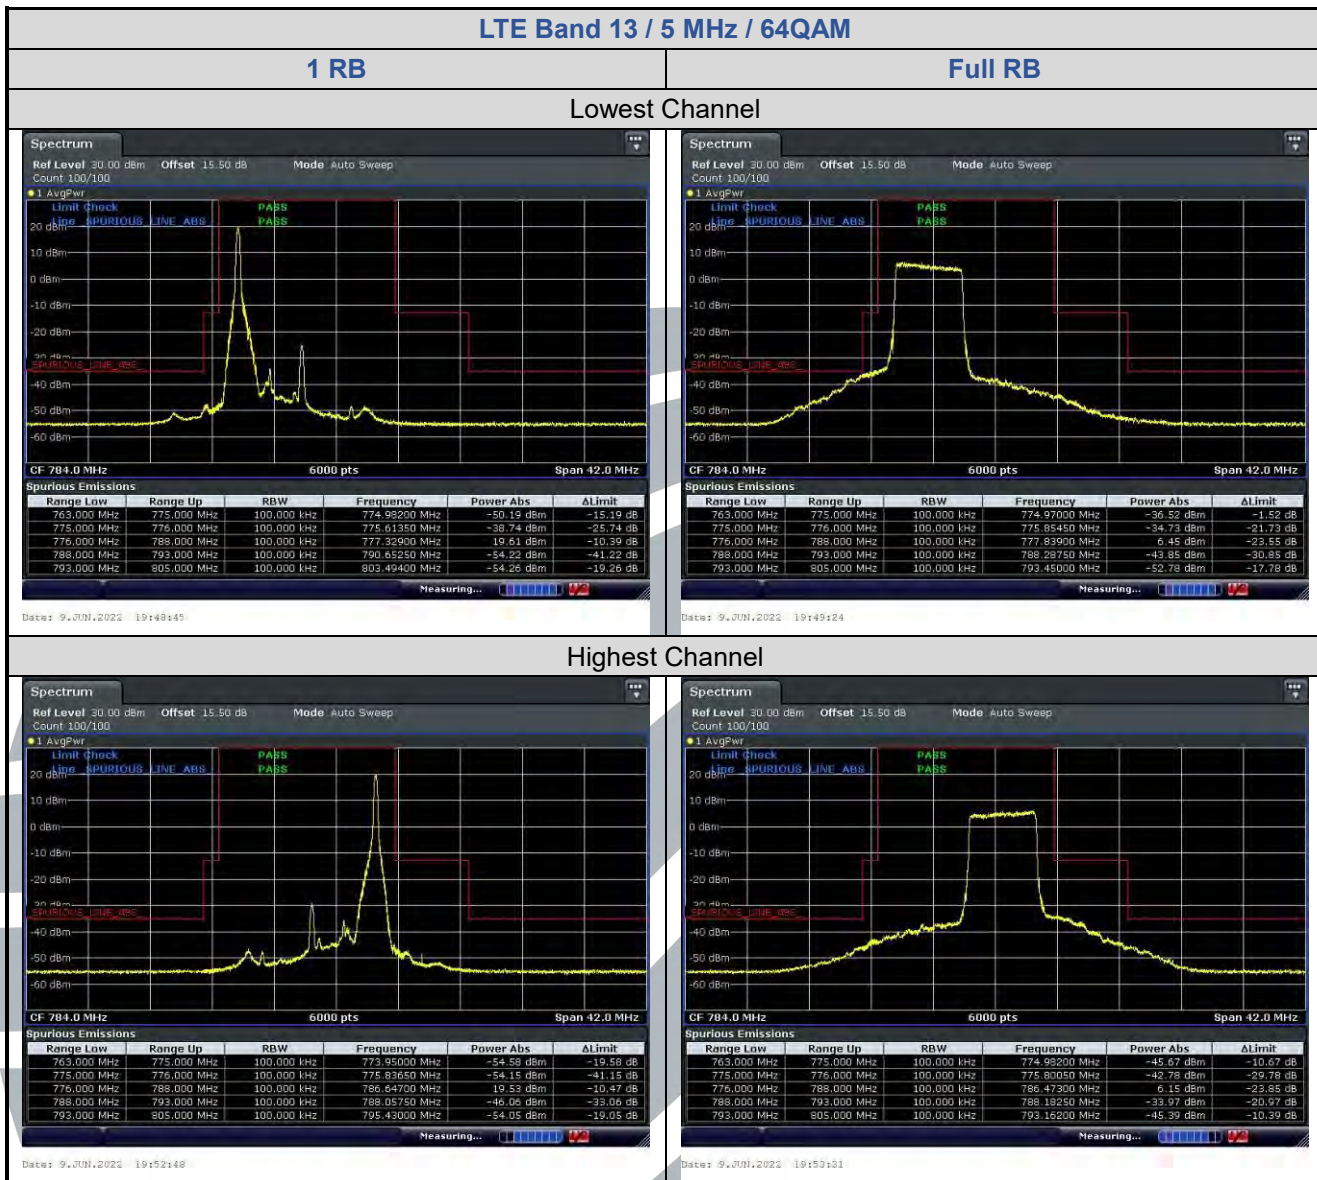

### Highest Channel

## LTE Band 13 / 10 MHz / 16QAM

## LTE Band 13 / 10 MHz / 64QAM