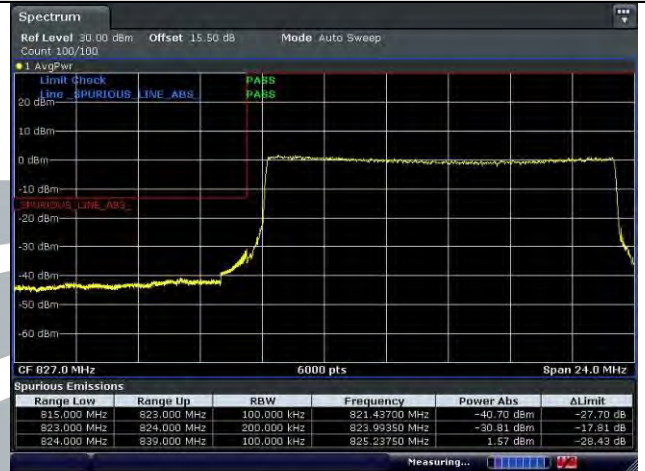

LTE Band 26 / 15 MHz / 16QAM

1 RB

Full RB

Lowest Channel

Date: 10 JUN 2022 08:43:30

Date: 10 JUN 2022 08:43:16