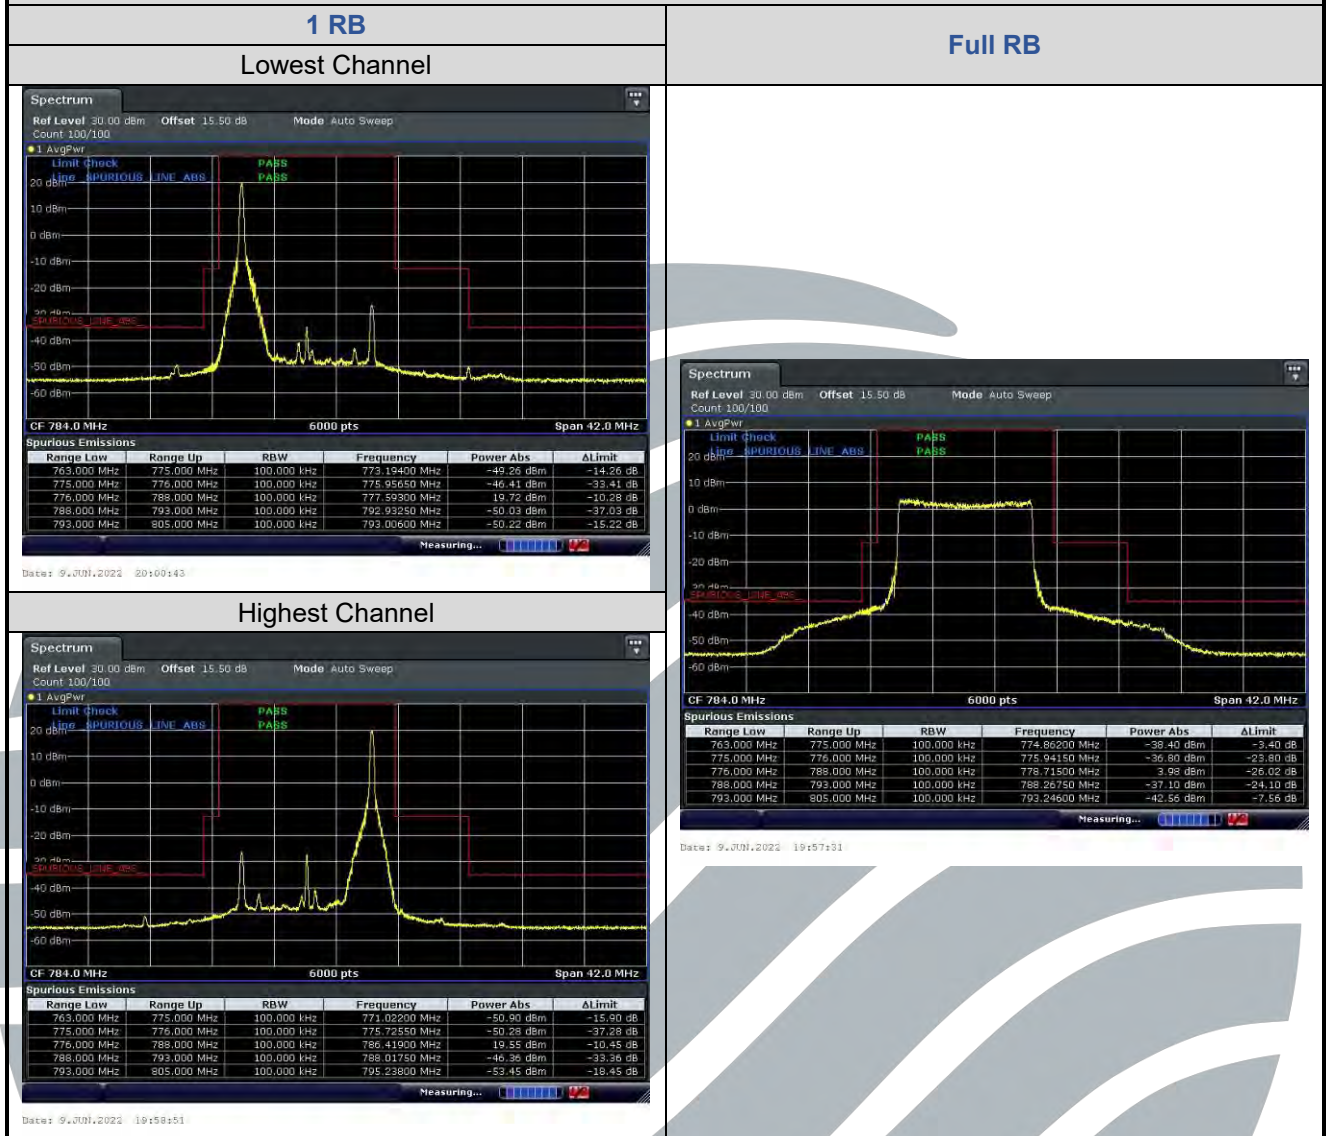

### Highest Channel

## LTE Band 13 / 10 MHz / 16QAM