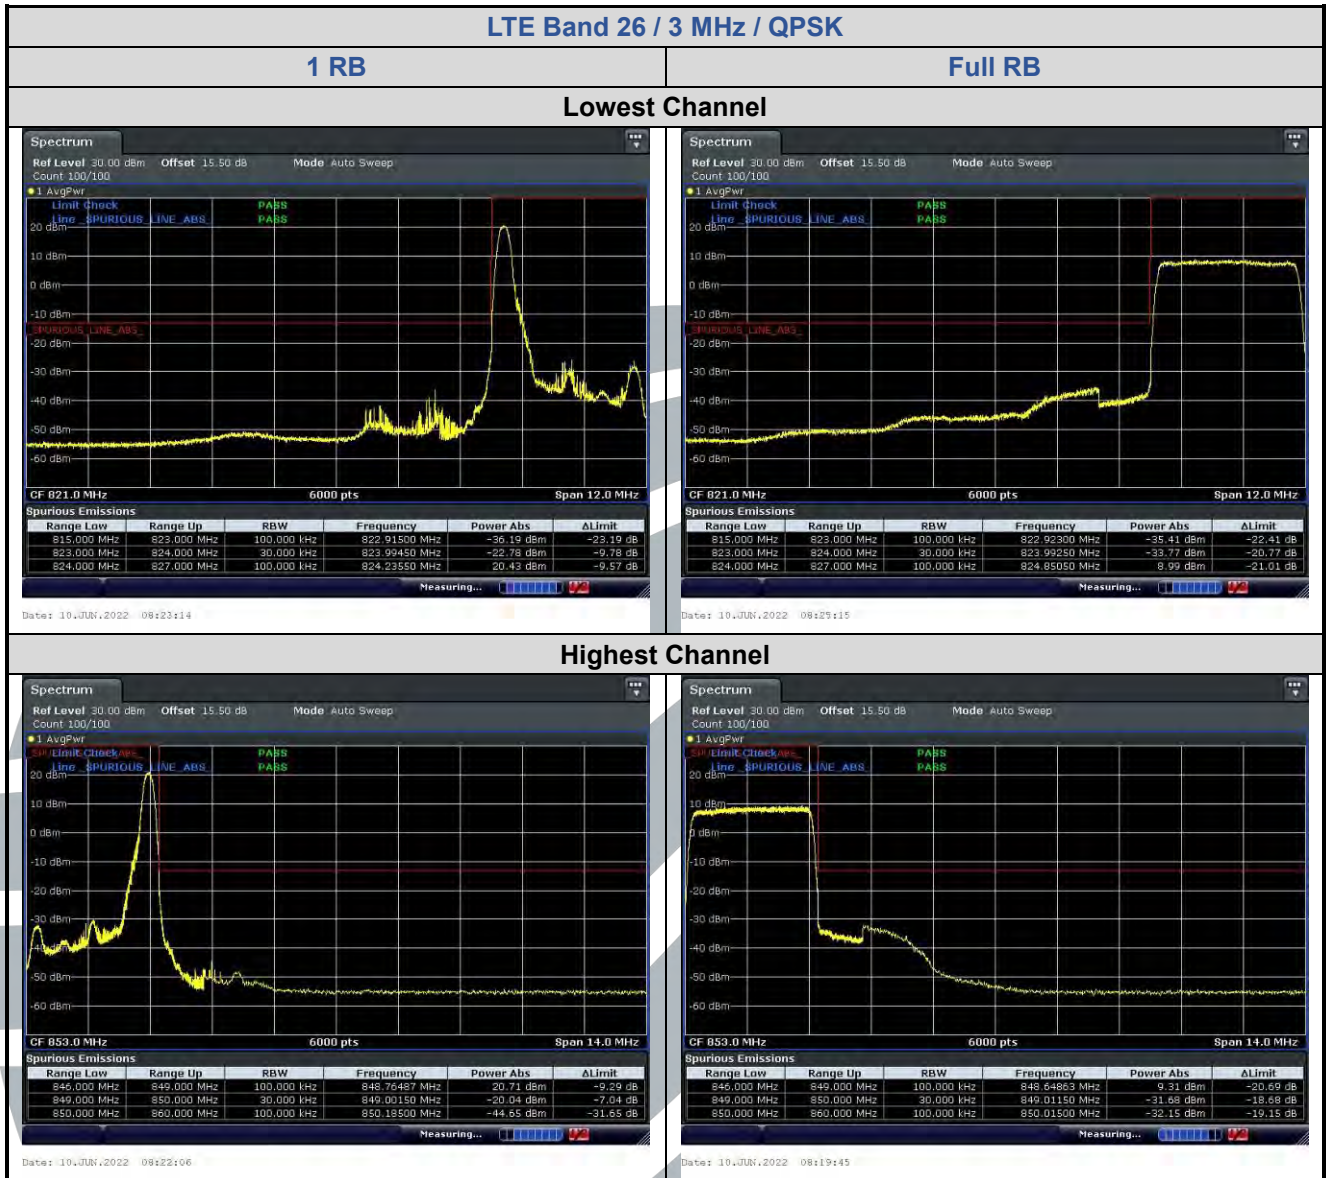

### Lowest Channel

Date: 9 JUN 2022 20:59:11

Date: 9 JUN 2022 20:59:40

### Highest Channel

Date: 9 JUN 2022 20:56:47

Date: 9 JUN 2022 20:56:14

## 5.6.7 LTE Band 26

## LTE Band 26 / 1.4 MHz / 16QAM

1 RB

Full RB