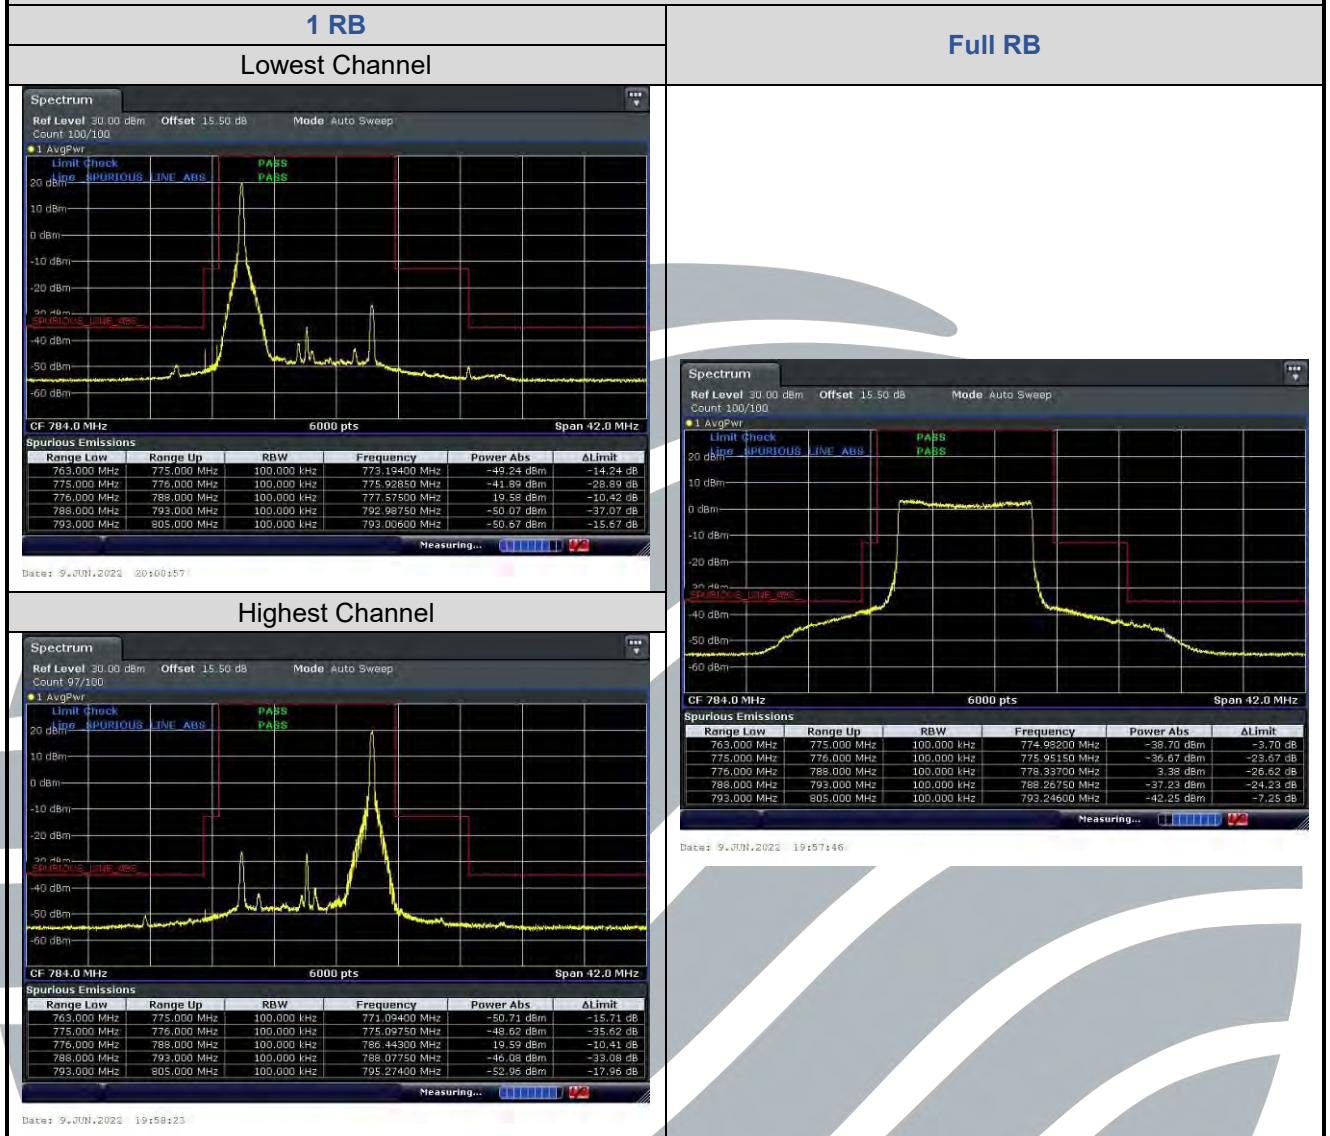

### Highest Channel

## LTE Band 13 / 10 MHz / 16QAM

## LTE Band 13 / 10 MHz / 64QAM