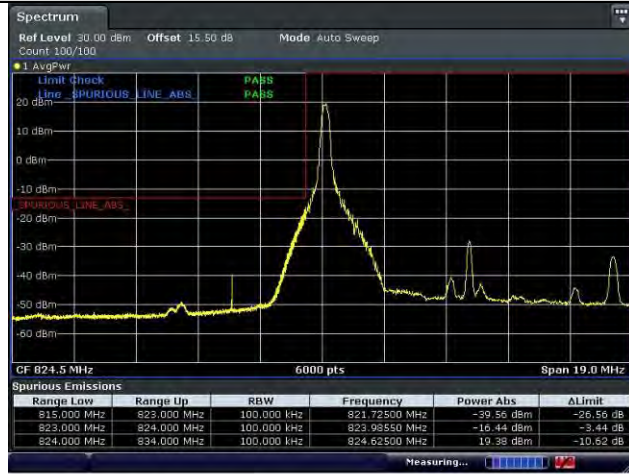

LTE Band 26 / 10 MHz / 16QAM

1 RB

Full RB

Lowest Channel

Date: 10 JUN 2022 08:39:30

Date: 10 JUN 2022 08:38:39