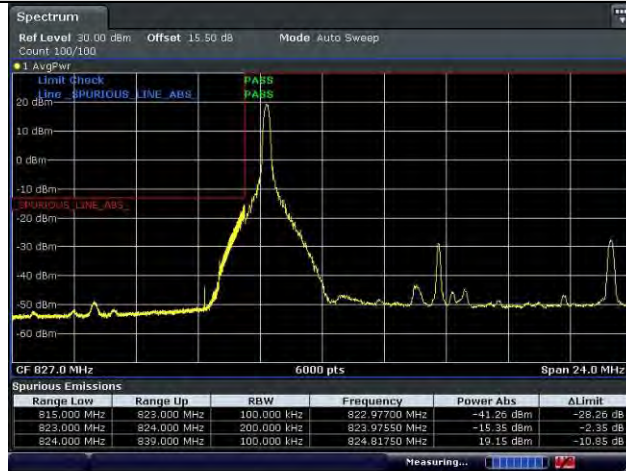

LTE Band 26 / 15 MHz / 16QAM

1 RB

Full RB

Lowest Channel

Date: 10 JUN 2022 08:43:30

Date: 10 JUN 2022 08:43:16