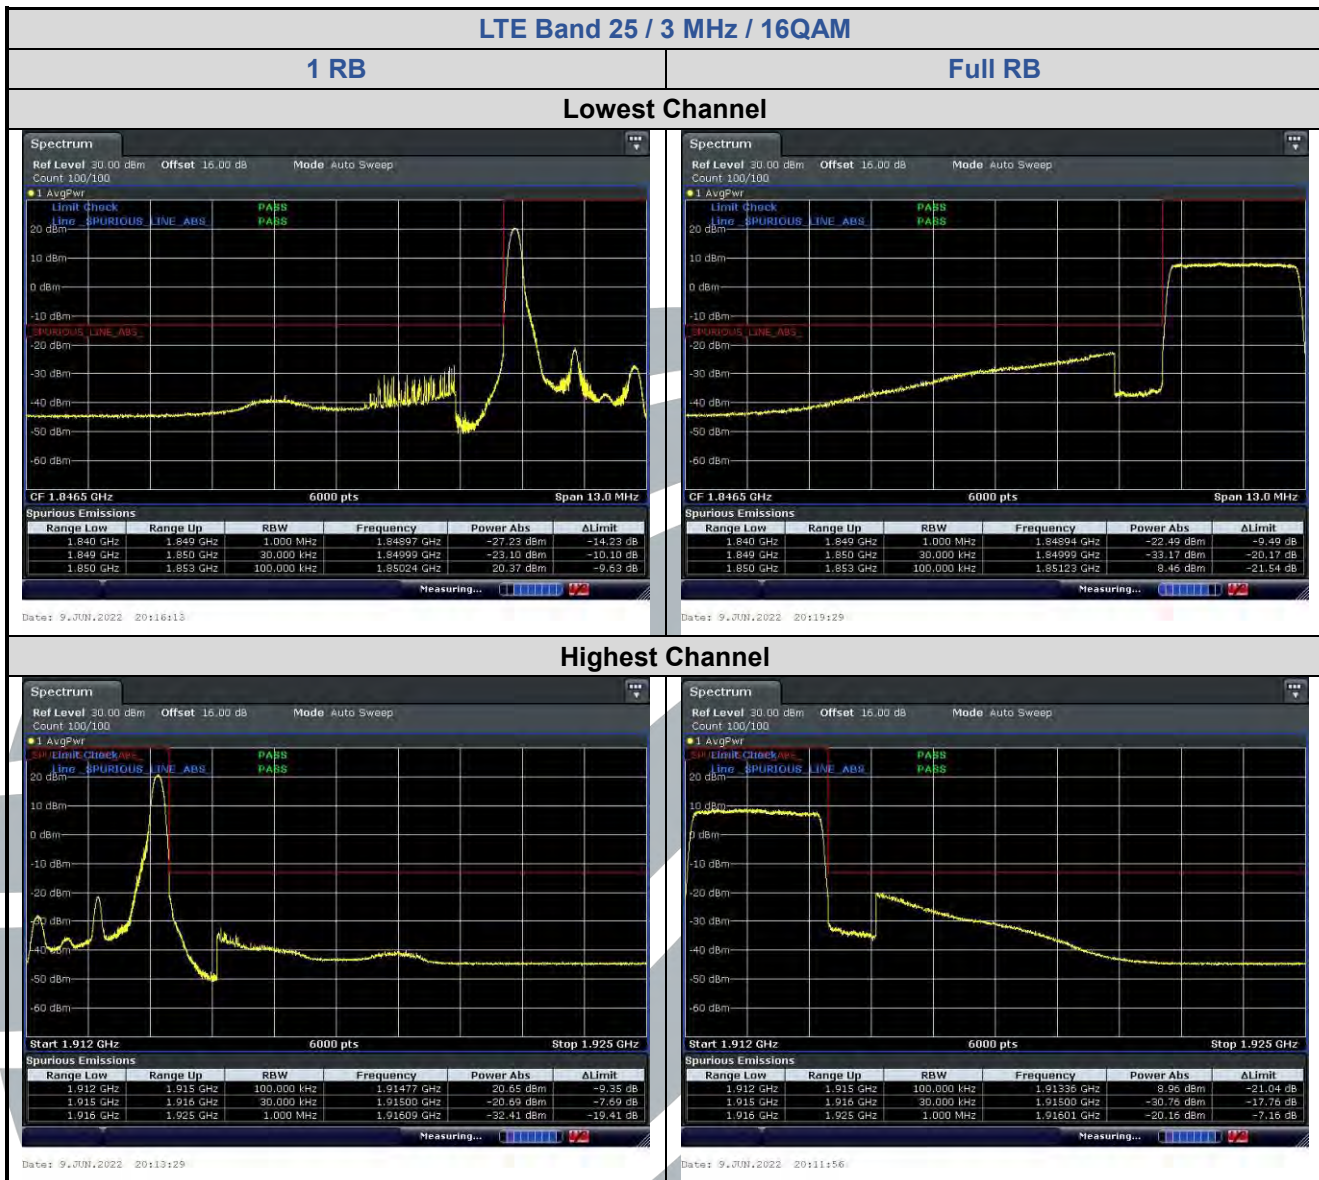

## LTE Band 25 / 1.4 MHz / 16QAM

1 RB

Full RB

### Lowest Channel

### Highest Channel