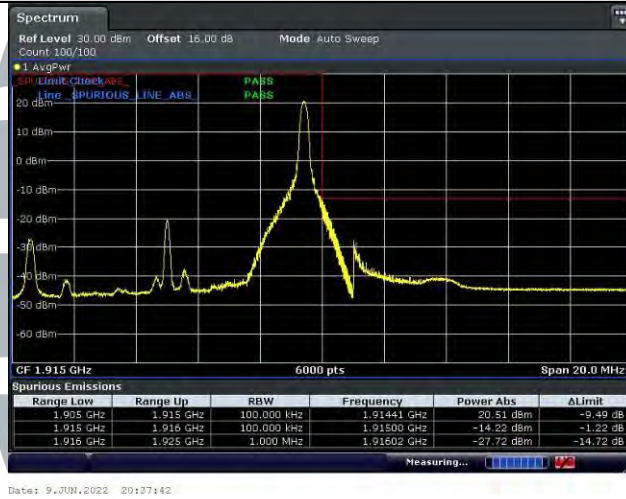

### Highest Channel

## LTE Band 25 / 10 MHz / 16QAM

1 RB

Full RB

### Lowest Channel