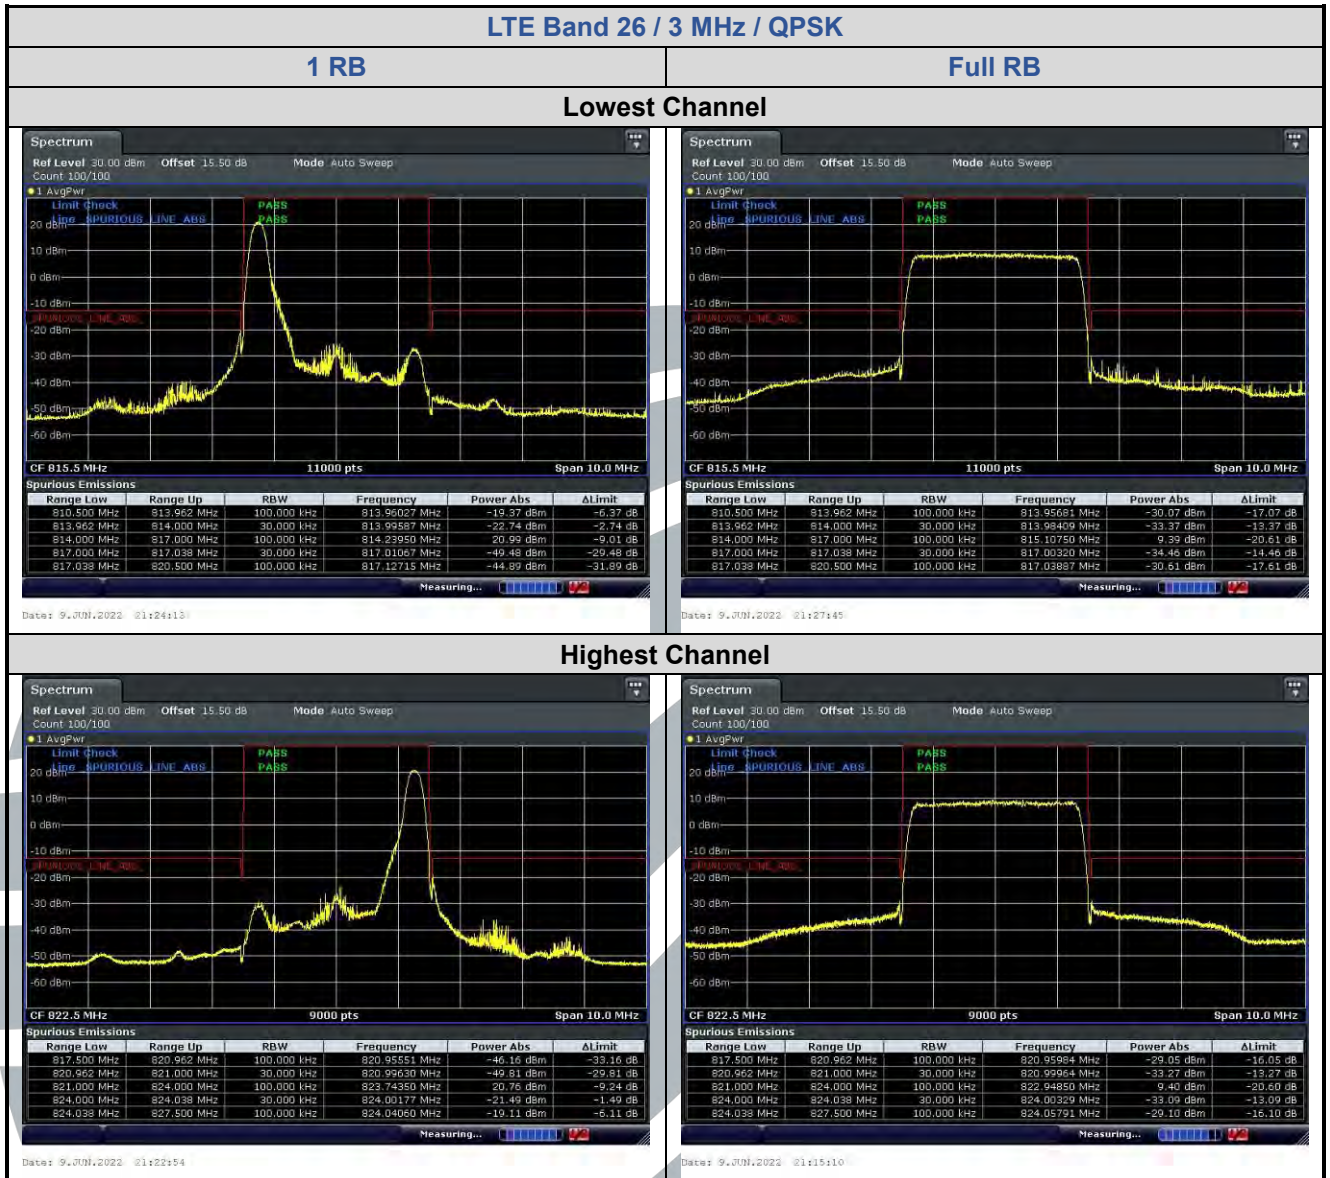

### Lowest Channel

Date: 10 JUN 2022 09:41:11

Date: 10 JUN 2022 09:43:26

### Highest Channel

Date: 10 JUN 2022 09:46:56

Date: 10 JUN 2022 09:20:04

### 5.6.1 LTE Band 26 (Part 90S)

**Shenzhen UnionTrust Quality and Technology Co., Ltd.**

Address: Unit D/E of 9/F and 16/F, Block A, Building 6, Baoneng science and technology park, Longhua district, Shenzhen, China