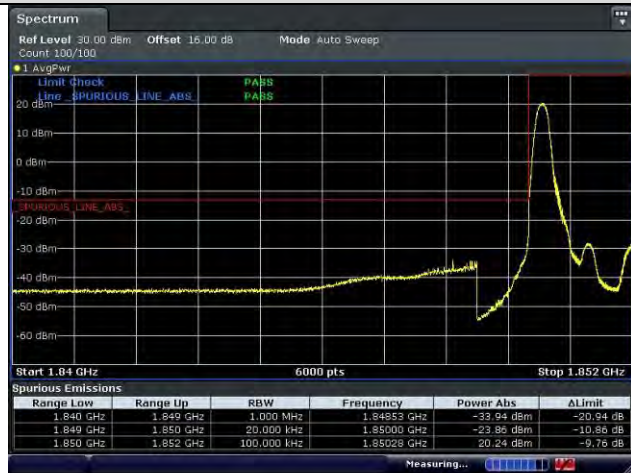

LTE Band 25 / 1.4 MHz / 64QAM

1 RB

Full RB

Lowest Channel

Date: 9 JUN 2022 20:06:07

Date: 9 JUN 2022 20:05:42