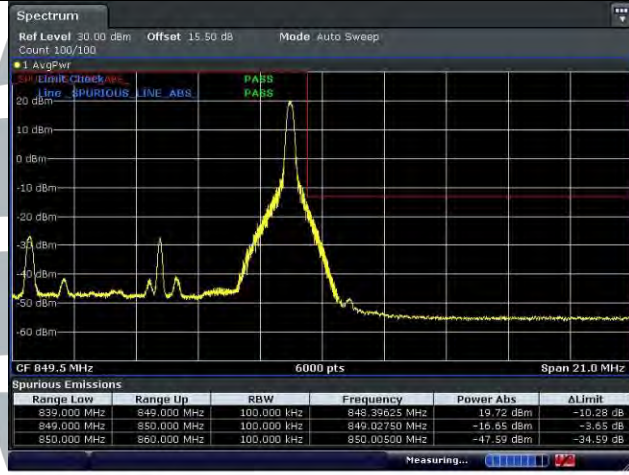

Highest Channel

Date: 10 JUN 2022 08:35:55

Date: 10 JUN 2022 08:36:29