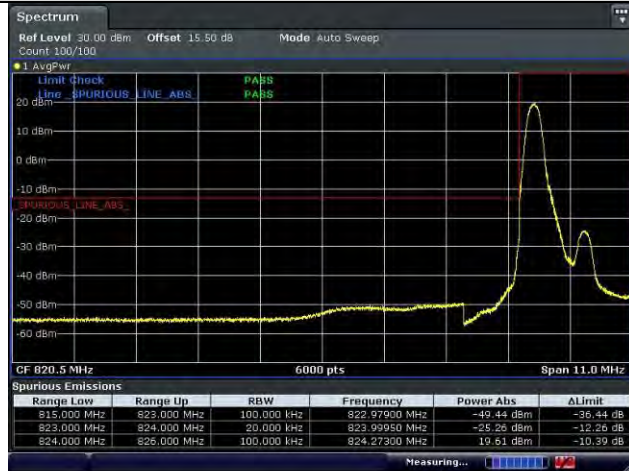

LTE Band 26 / 1.4 MHz / 16QAM

1 RB

Full RB

Lowest Channel

Date: 10 JUN 2022 08:13:09

Date: 10 JUN 2022 08:12:16