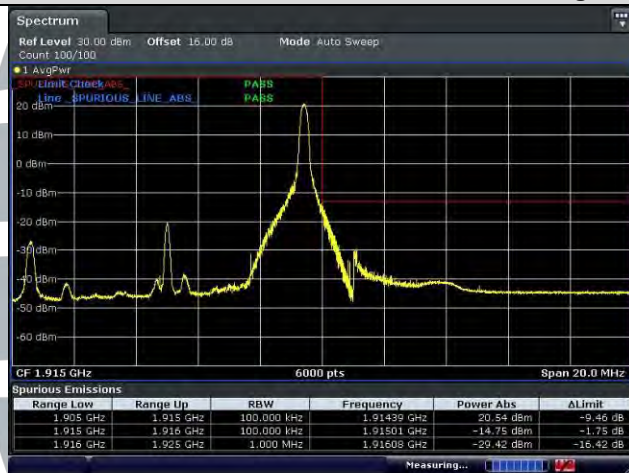

## LTE Band 25 / 10 MHz / 64QAM

1 RB

Full RB

### Lowest Channel

### Highest Channel