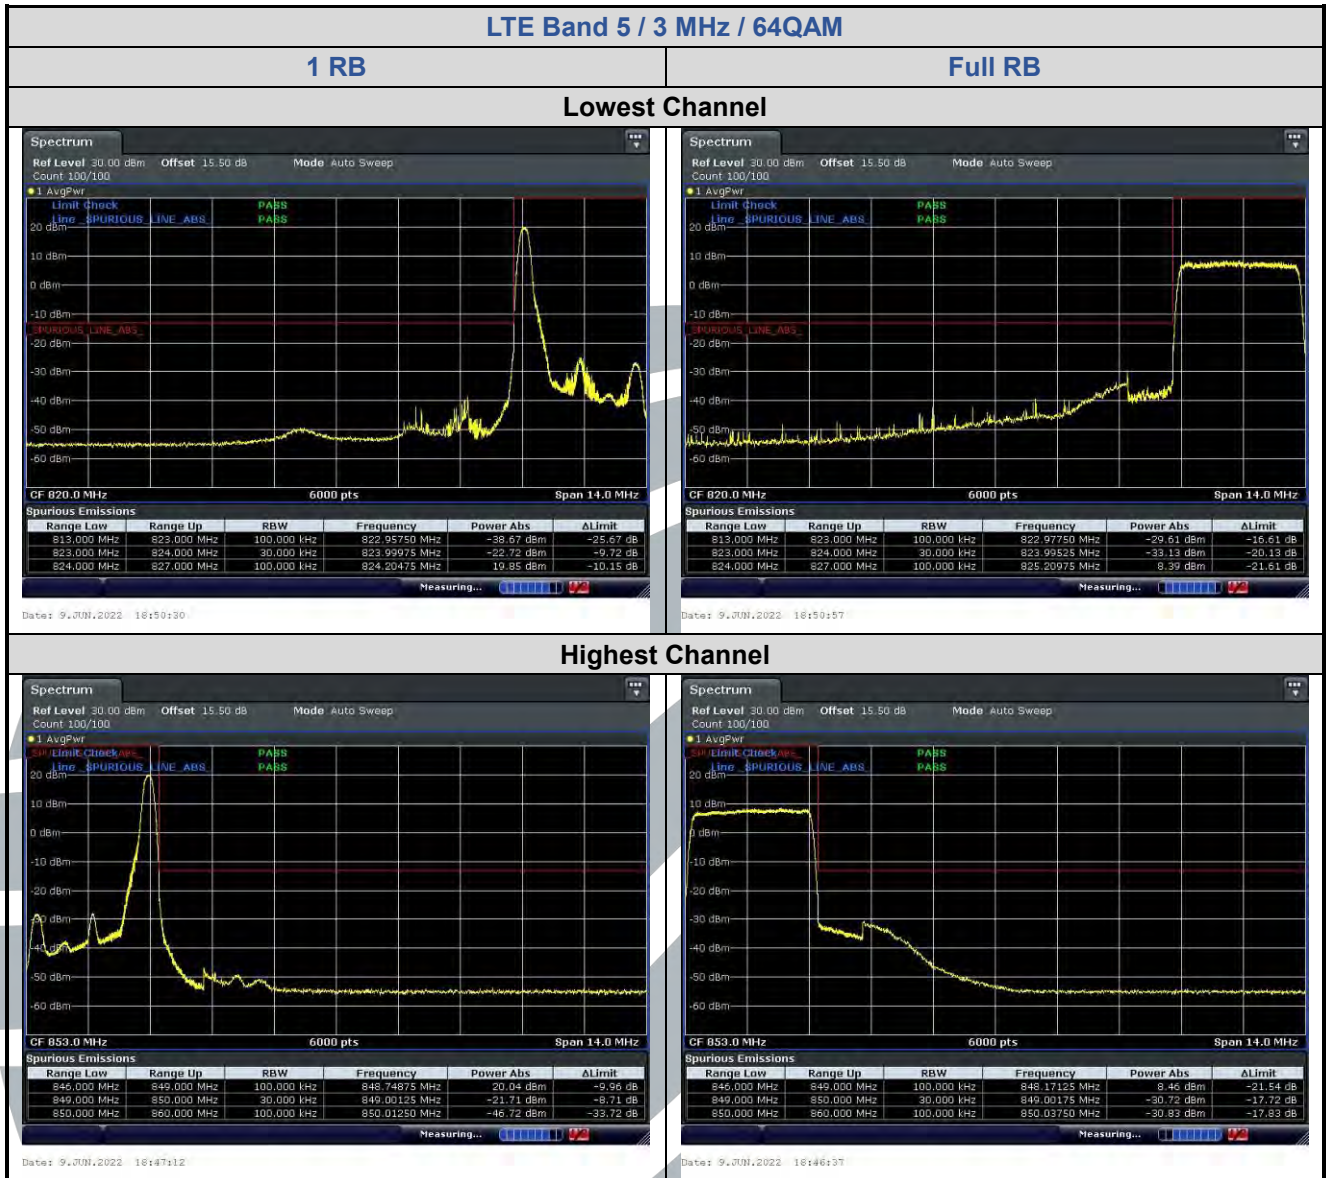

Full RB

Lowest Channel

Date: 9 JUN 2022 13:51:28

Date: 9 JUN 2022 13:52:21

Highest Channel

Date: 9 JUN 2022 13:49:25

Date: 9 JUN 2022 13:48:34

LTE Band 4 / 1.4 MHz / 64QAM

1 RB

Full RB

Lowest Channel

Highest Channel

5.6.3 LTE Band 5

LTE Band 5 / 1.4 MHz / 64QAM

1 RB

Full RB

Lowest Channel

Highest Channel

5.6.4 LTE Band 12

LTE Band 12 / 10 MHz / 16QAM

1 RB

Full RB

Lowest Channel

Date: 9 JUN 2022 19:12:30

Date: 9 JUN 2022 19:11:28

Highest Channel

Date: 9 JUN 2022 19:14:40

Date: 9 JUN 2022 19:15:50