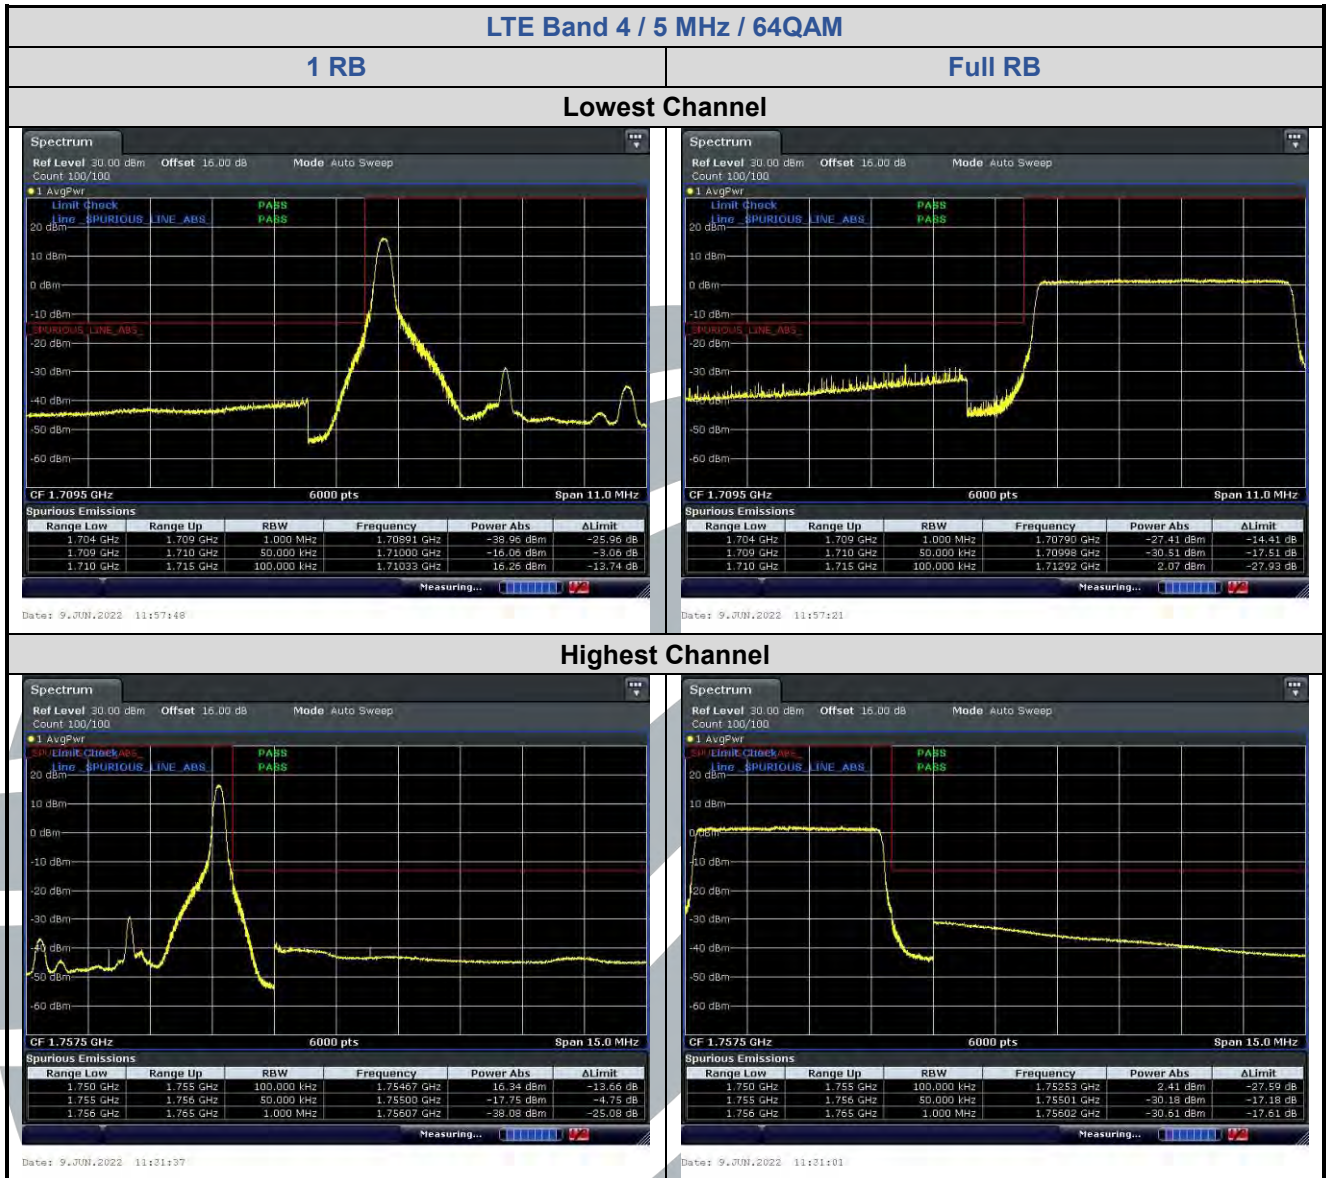

Full RB

Lowest Channel

Date: 9 JUN 2022 13:51:28

Date: 9 JUN 2022 13:52:21

Highest Channel

Date: 9 JUN 2022 13:49:25

Date: 9 JUN 2022 13:48:34

LTE Band 4 / 1.4 MHz / 64QAM

1 RB

Full RB

Lowest Channel

Highest Channel

5.6.3 LTE Band 5

LTE Band 5 / 1.4 MHz / 64QAM

1 RB

Full RB

Lowest Channel

Highest Channel

5.6.4 LTE Band 12

LTE Band 12 / 10 MHz / 16QAM

1 RB

Full RB

Lowest Channel

Date: 9 JUN 2022 19:12:30

Date: 9 JUN 2022 19:11:28

Highest Channel

Date: 9 JUN 2022 19:14:40

Date: 9 JUN 2022 19:15:50