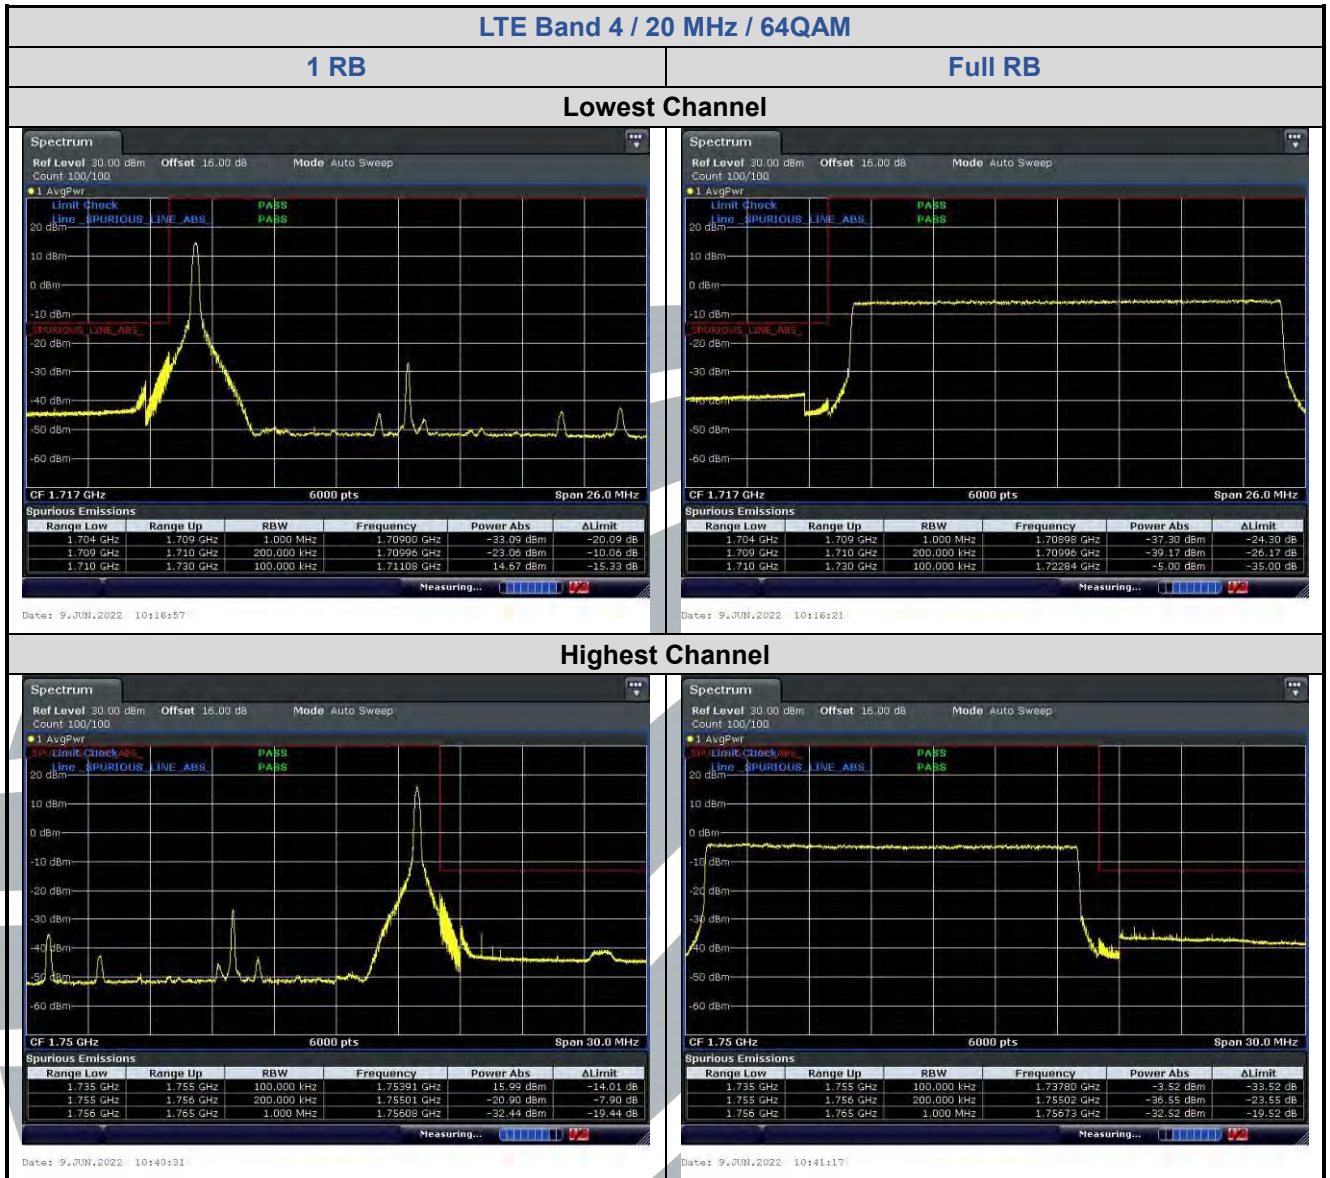

Full RB

Lowest Channel

Date: 9 JUN 2022 13:51:28

Date: 9 JUN 2022 13:52:21

Highest Channel

Date: 9 JUN 2022 13:49:25

Date: 9 JUN 2022 13:48:34

LTE Band 4 / 1.4 MHz / 64QAM

1 RB

Full RB

Lowest Channel

Highest Channel

5.6.3 LTE Band 5

LTE Band 5 / 1.4 MHz / 64QAM

1 RB

Full RB

Lowest Channel

Highest Channel

5.6.4 LTE Band 12

LTE Band 12 / 10 MHz / 16QAM

1 RB

Full RB

Lowest Channel

Date: 9 JUN 2022 19:12:30