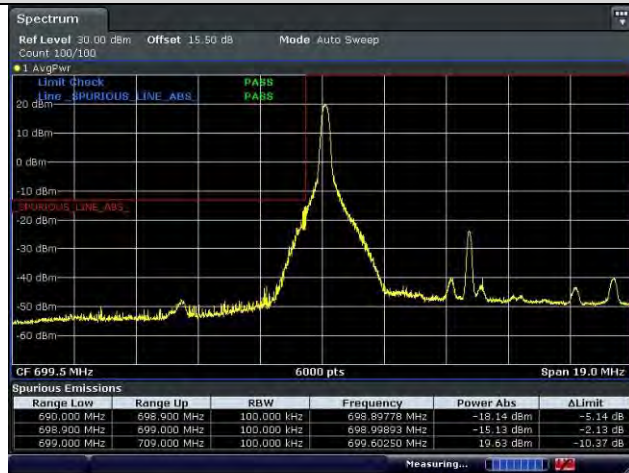

Lowest Channel

Highest Channel

5.6.4 LTE Band 12

LTE Band 12 / 10 MHz / 16QAM

1 RB

Full RB

Lowest Channel

Date: 9 JUN 2022 19:12:30

Date: 9 JUN 2022 19:11:28

Highest Channel

Date: 9 JUN 2022 19:14:40

Date: 9 JUN 2022 19:15:50