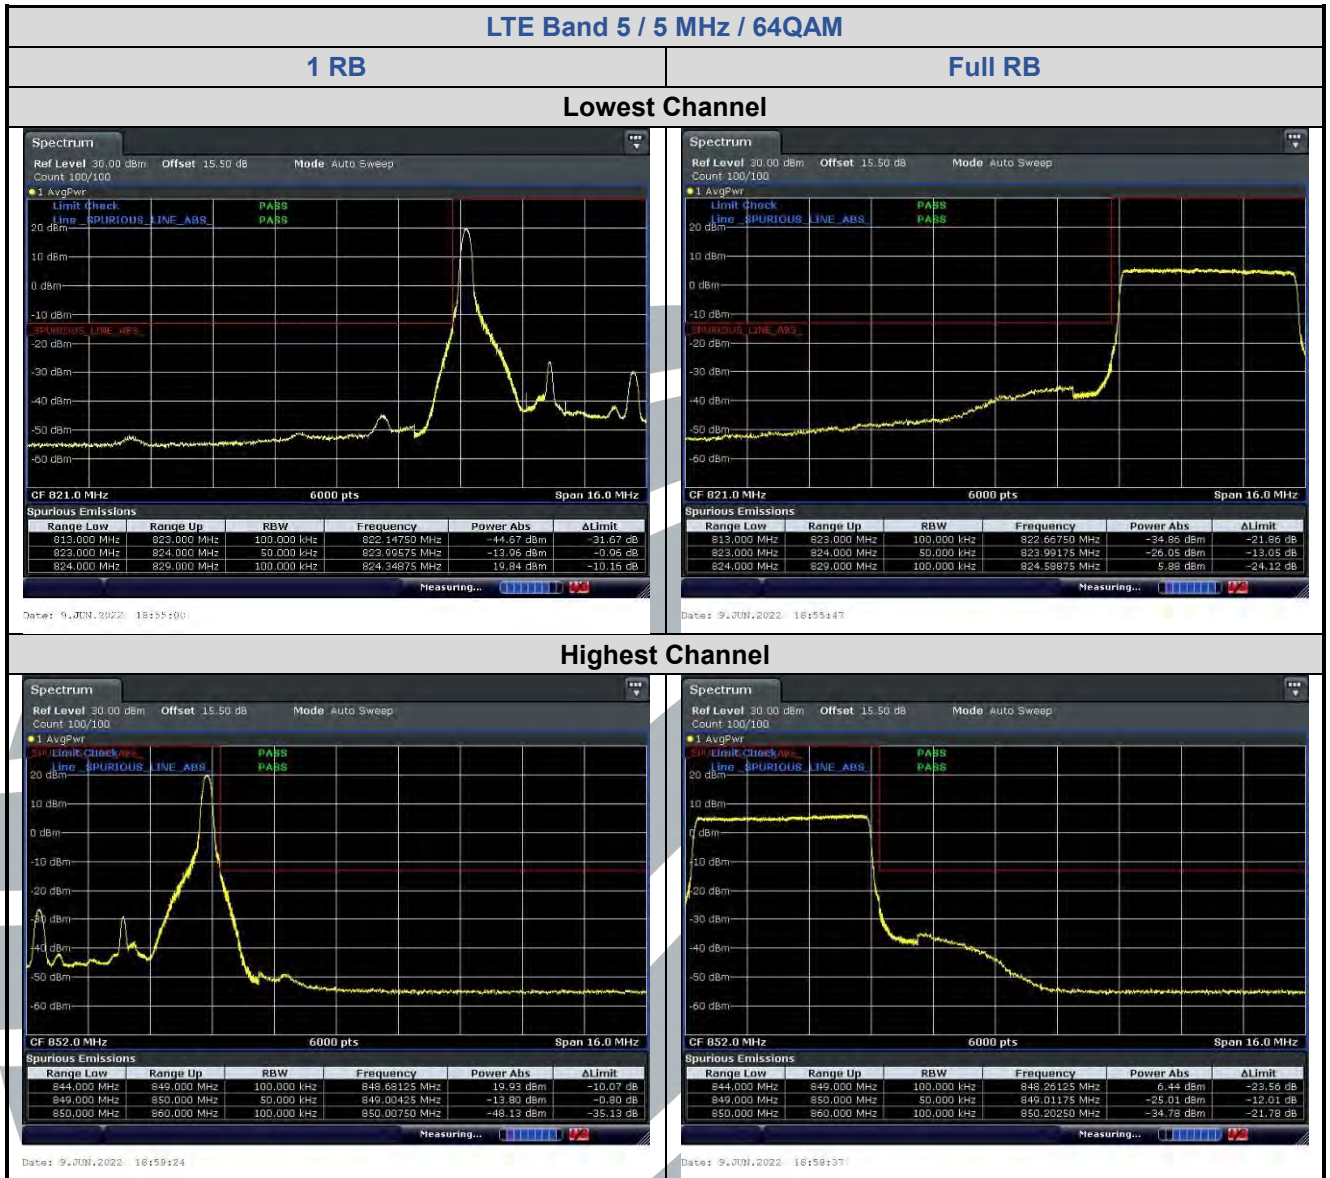

Full RB

Lowest Channel

Date: 9 JUN 2022 13:51:28

Date: 9 JUN 2022 13:52:21

Highest Channel

Date: 9 JUN 2022 13:49:25

Date: 9 JUN 2022 13:48:34

LTE Band 4 / 1.4 MHz / 64QAM

1 RB

Full RB

Lowest Channel

Highest Channel

5.6.3 LTE Band 5

LTE Band 5 / 1.4 MHz / 64QAM

1 RB

Full RB

Lowest Channel

Highest Channel

5.6.4 LTE Band 12

LTE Band 12 / 10 MHz / 16QAM

1 RB

Full RB

Lowest Channel

Date: 9 JUN 2022 19:12:30

Date: 9 JUN 2022 19:11:28

Highest Channel

Date: 9 JUN 2022 19:14:40

Date: 9 JUN 2022 19:15:50