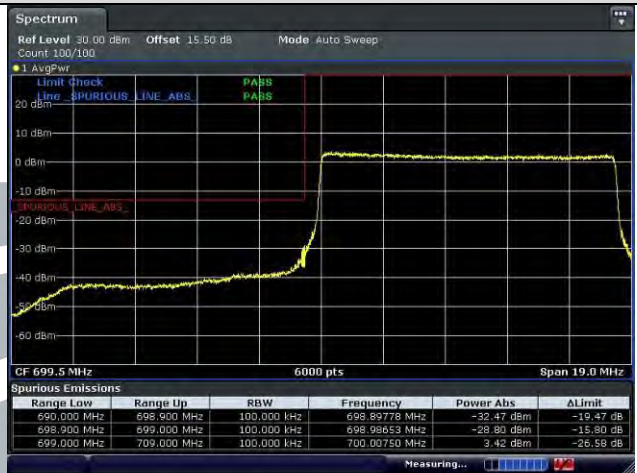

1 RB

Full RB

Lowest Channel

Highest Channel

5.6.3 LTE Band 5

LTE Band 5 / 1.4 MHz / 64QAM

1 RB

Full RB

Lowest Channel

Highest Channel

5.6.4 LTE Band 12

LTE Band 12 / 10 MHz / 16QAM

1 RB

Full RB

Lowest Channel

Date: 9 JUN 2022 19:12:30

Date: 9 JUN 2022 19:11:28

Highest Channel

Date: 9 JUN 2022 19:14:40

Date: 9 JUN 2022 19:15:50