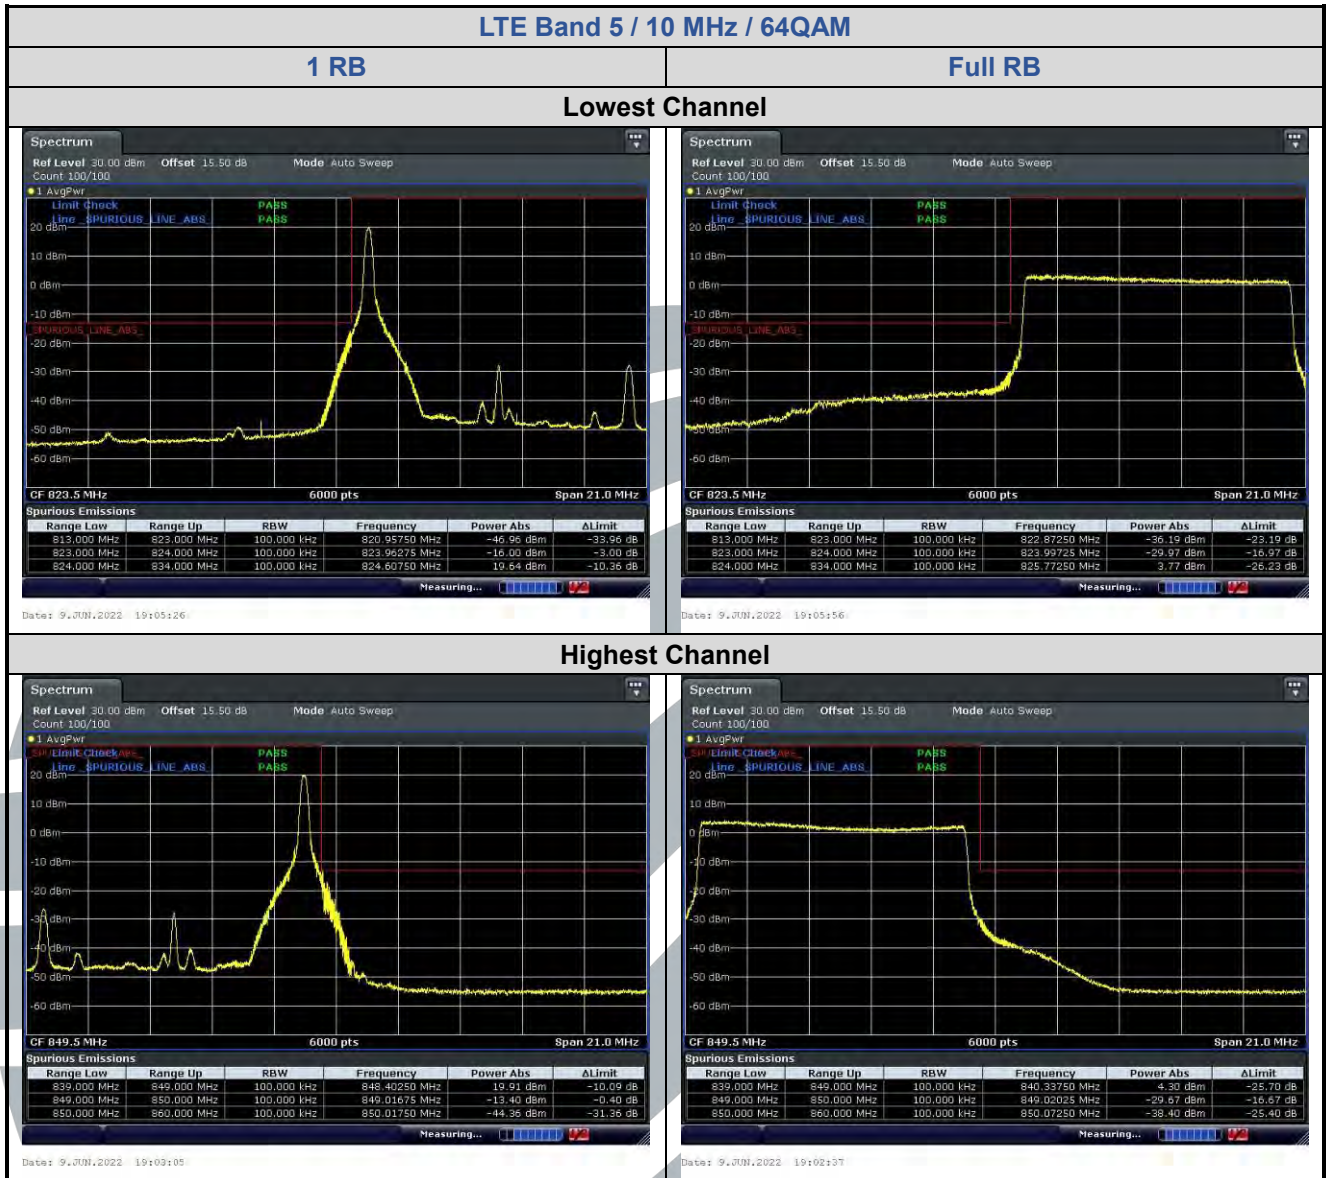

1 RB

Full RB

Lowest Channel

Highest Channel

5.6.3 LTE Band 5

LTE Band 5 / 1.4 MHz / 64QAM

1 RB

Full RB

Lowest Channel

Highest Channel

5.6.4 LTE Band 12

LTE Band 12 / 10 MHz / 16QAM

1 RB

Full RB

Lowest Channel

Date: 9 JUN 2022 19:12:30

Date: 9 JUN 2022 19:11:28

Highest Channel

Date: 9 JUN 2022 19:14:40

Date: 9 JUN 2022 19:15:50