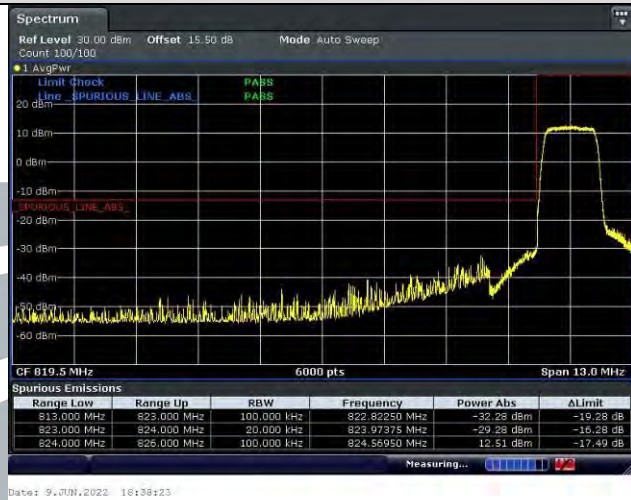

1 RB

Full RB

Lowest Channel

Highest Channel

5.6.3 LTE Band 5

LTE Band 5 / 1.4 MHz / 64QAM

1 RB

Full RB

Lowest Channel

Highest Channel

5.6.4 LTE Band 12

LTE Band 12 / 10 MHz / 16QAM

1 RB

Full RB

Lowest Channel

Date: 9 JUN 2022 19:12:30