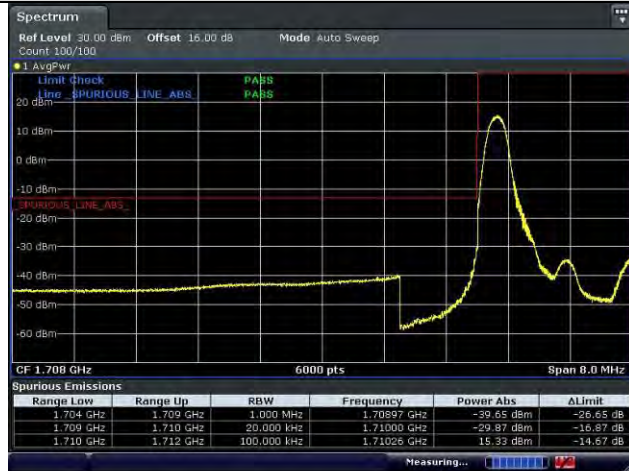

LTE Band 2 / 15 MHz / 64QAM

1 RB

Full RB

Lowest Channel

Highest Channel

5.6.2 LTE Band 4

LTE Band 4 / 1.4 MHz / 16QAM

1 RB

Full RB

Lowest Channel

Date: 9 JUN 2022 13:51:28

Date: 9 JUN 2022 13:52:21

Highest Channel

Date: 9 JUN 2022 13:49:25

Date: 9 JUN 2022 13:48:34

LTE Band 4 / 1.4 MHz / 64QAM

1 RB

Full RB

Lowest Channel

Highest Channel

5.6.3 LTE Band 5

LTE Band 5 / 1.4 MHz / 64QAM

1 RB

Full RB