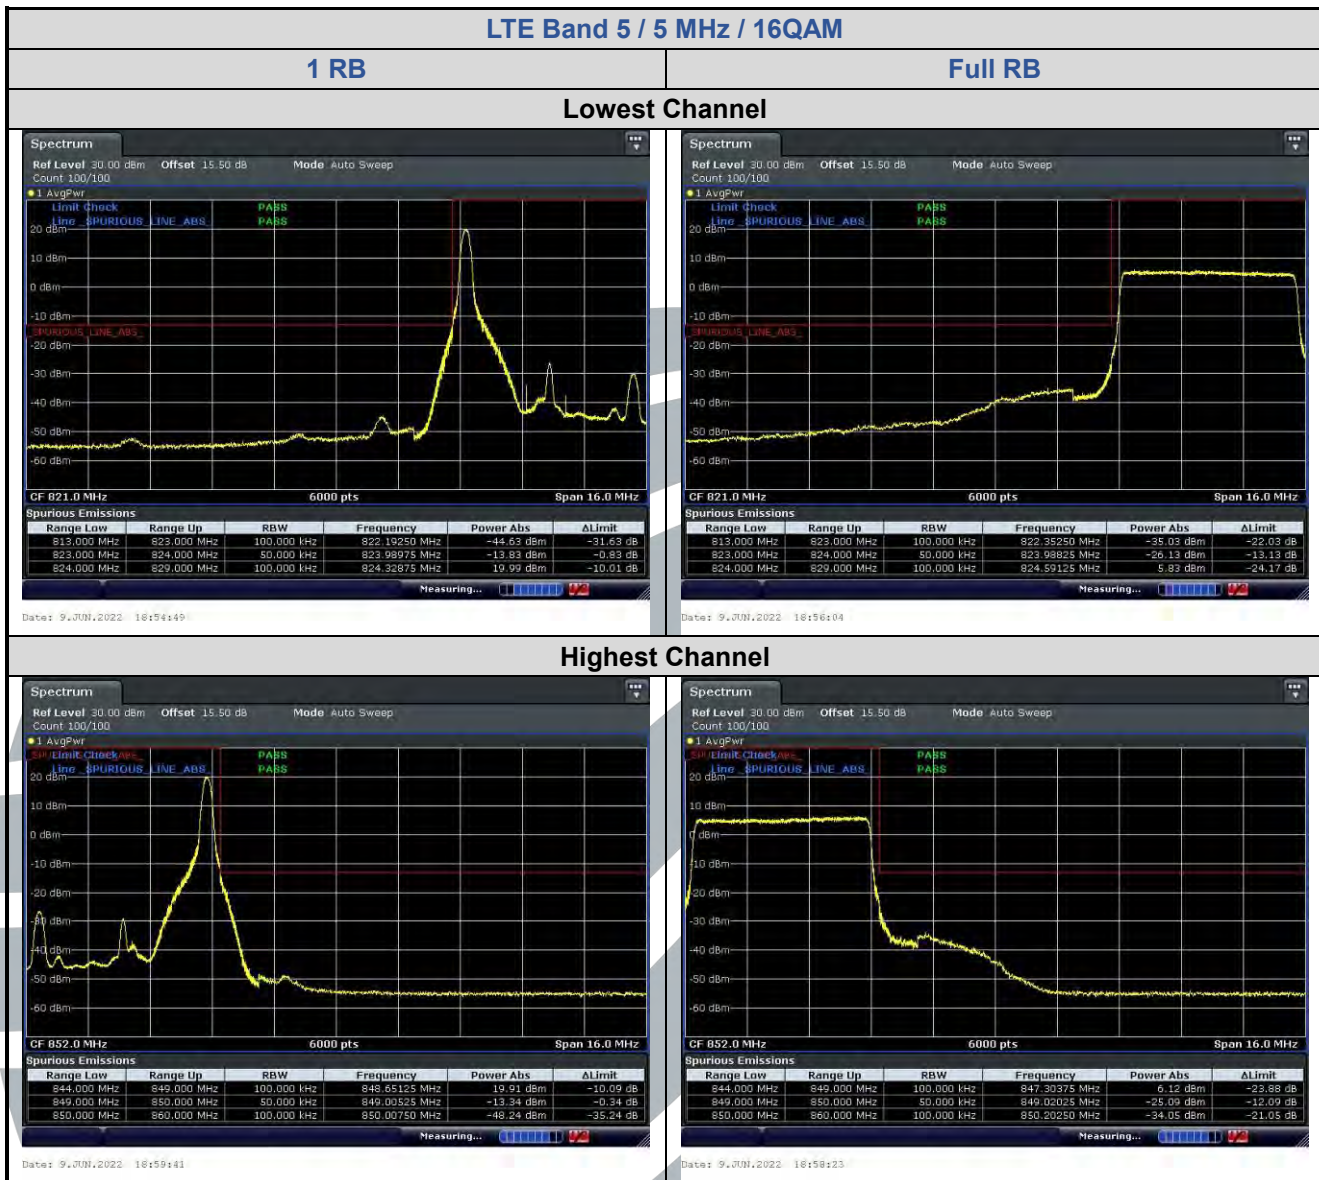

Full RB

Lowest Channel

Date: 9 JUN 2022 13:51:28

Date: 9 JUN 2022 13:52:21

Highest Channel

Date: 9 JUN 2022 13:49:25

Date: 9 JUN 2022 13:48:34

LTE Band 4 / 1.4 MHz / 64QAM

1 RB

Full RB

Lowest Channel

Highest Channel

5.6.3 LTE Band 5

LTE Band 5 / 1.4 MHz / 64QAM

1 RB

Full RB

Lowest Channel

Highest Channel

5.6.4 LTE Band 12

LTE Band 12 / 10 MHz / 16QAM

1 RB

Full RB

Lowest Channel

Date: 9 JUN 2022 19:12:30

Date: 9 JUN 2022 19:11:28

Highest Channel

Date: 9 JUN 2022 19:14:40

Date: 9 JUN 2022 19:15:50