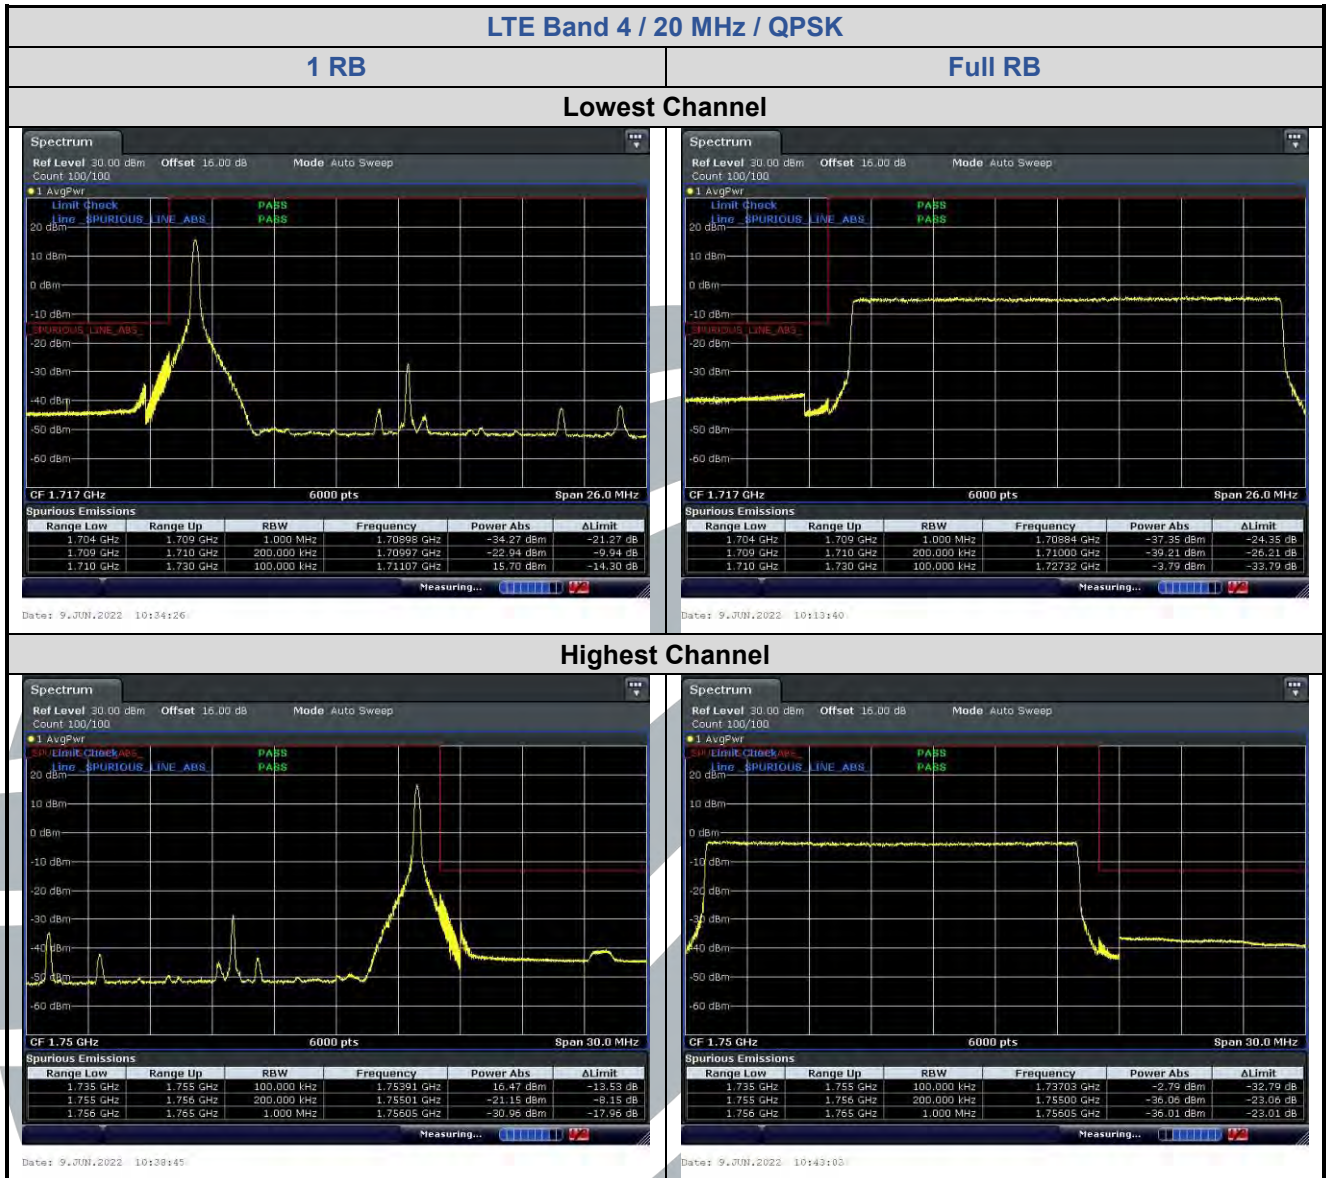

LTE Band 2 / 15 MHz / 64QAM

1 RB

Full RB

Lowest Channel

Highest Channel

5.6.2 LTE Band 4

LTE Band 4 / 1.4 MHz / 16QAM

1 RB

Full RB

Lowest Channel

Date: 9 JUN 2022 13:51:28

Date: 9 JUN 2022 13:52:21

Highest Channel

Date: 9 JUN 2022 13:49:25

Date: 9 JUN 2022 13:48:34

LTE Band 4 / 1.4 MHz / 64QAM

1 RB

Full RB

Lowest Channel

Highest Channel

5.6.3 LTE Band 5

LTE Band 5 / 1.4 MHz / 64QAM

1 RB

Full RB

Lowest Channel

Highest Channel

5.6.4 LTE Band 12

LTE Band 12 / 10 MHz / 16QAM

1 RB

Full RB

Lowest Channel

Date: 9 JUN 2022 19:12:30