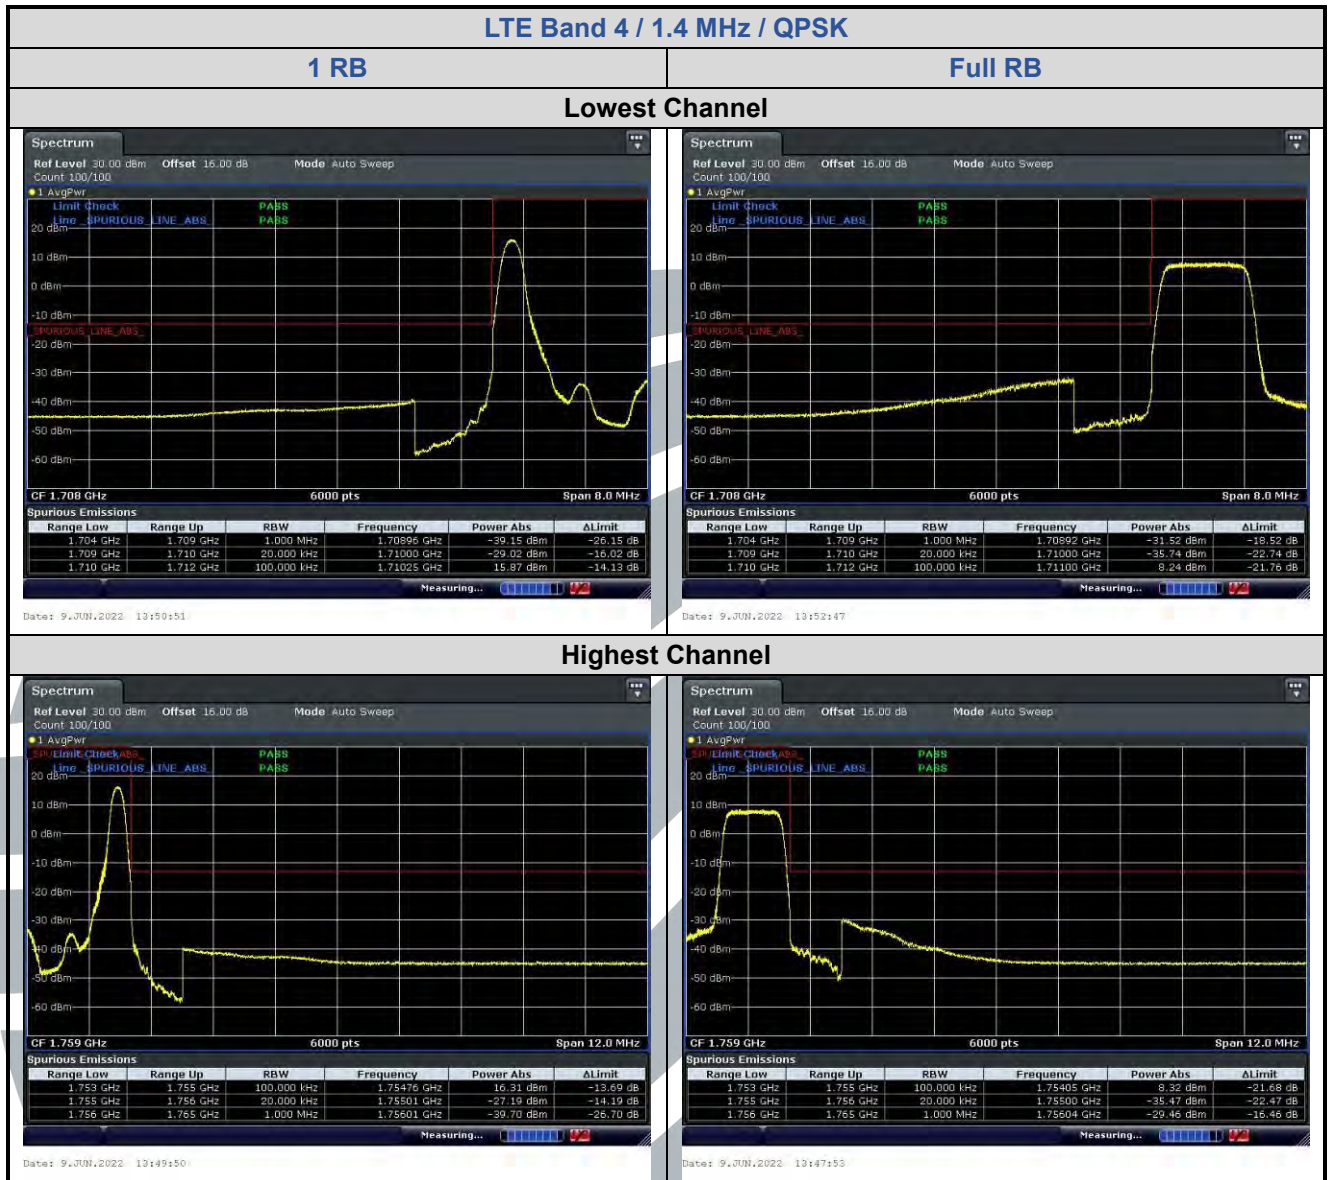

LTE Band 2 / 15 MHz / 64QAM

1 RB

Full RB

Lowest Channel

Highest Channel

5.6.2 LTE Band 4

LTE Band 4 / 1.4 MHz / 16QAM

1 RB

Full RB

Lowest Channel

Date: 9 JUN 2022 13:51:28

Date: 9 JUN 2022 13:52:21

Highest Channel

Date: 9 JUN 2022 13:49:25

Date: 9 JUN 2022 13:48:34

LTE Band 4 / 1.4 MHz / 64QAM

1 RB

Full RB

Lowest Channel

Highest Channel

5.6.3 LTE Band 5

LTE Band 5 / 1.4 MHz / 64QAM

1 RB

Full RB

Lowest Channel

Highest Channel

5.6.4 LTE Band 12

LTE Band 12 / 10 MHz / 16QAM

1 RB

Full RB

Lowest Channel

Date: 9 JUN 2022 19:12:30