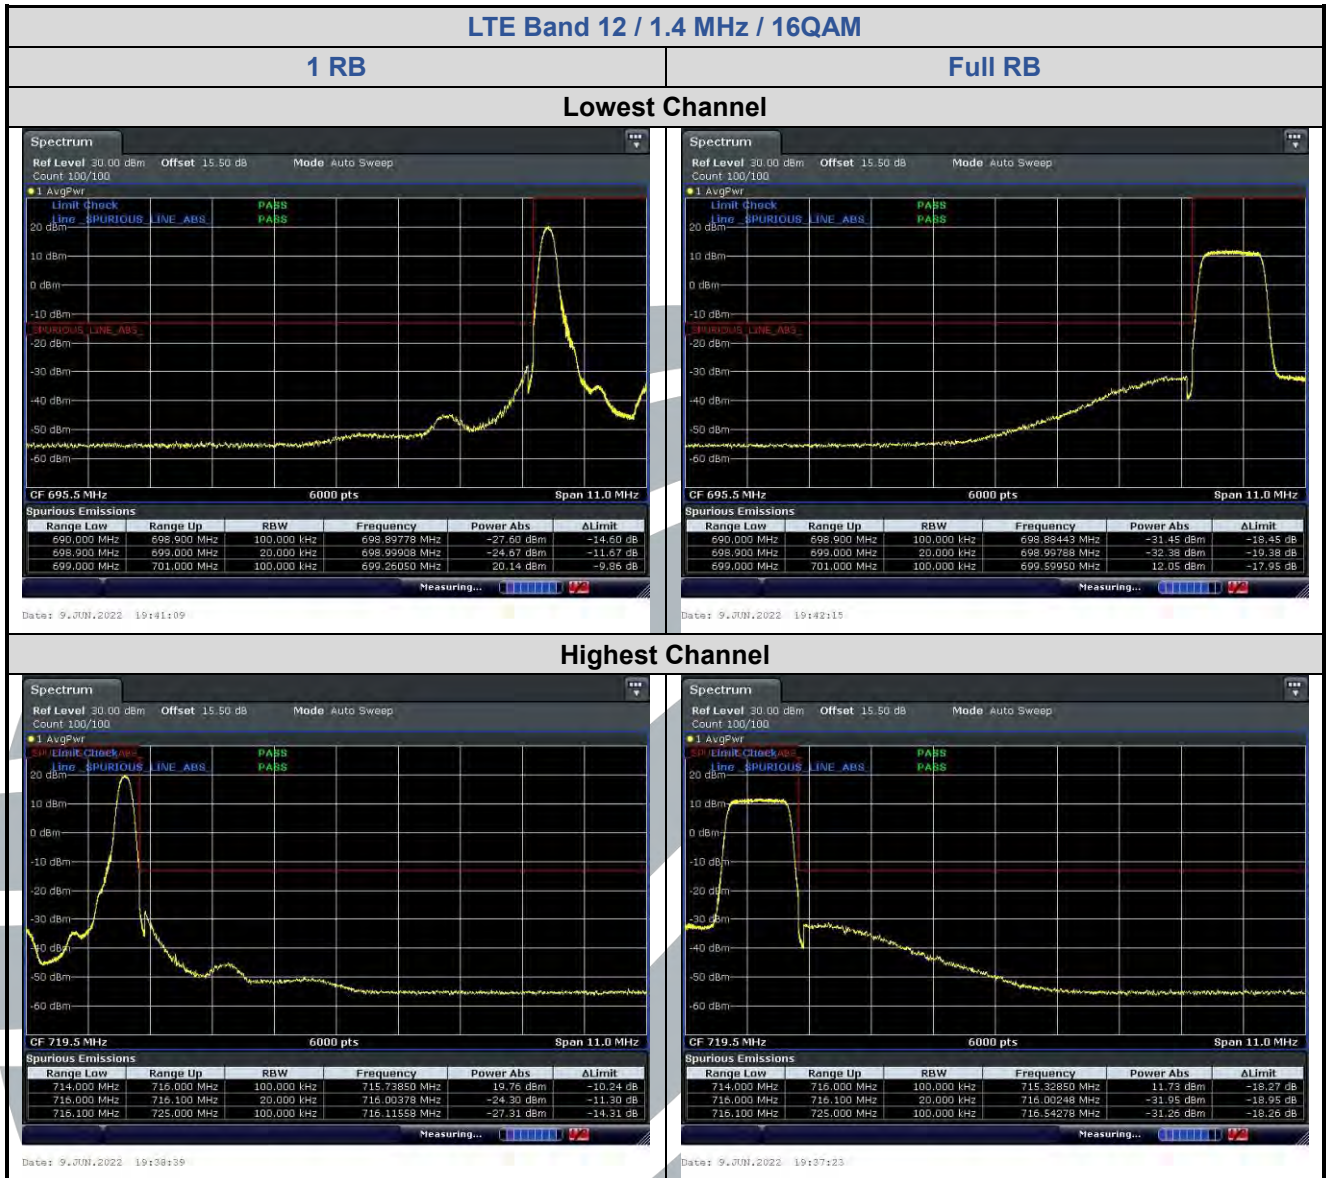

Full RB

Lowest Channel

Date: 9 JUN 2022 13:51:28

Date: 9 JUN 2022 13:52:21

Highest Channel

Date: 9 JUN 2022 13:49:25

Date: 9 JUN 2022 13:48:34

LTE Band 4 / 1.4 MHz / 64QAM

1 RB

Full RB

Lowest Channel

Highest Channel

5.6.3 LTE Band 5

LTE Band 5 / 1.4 MHz / 64QAM

1 RB

Full RB

Lowest Channel

Highest Channel

5.6.4 LTE Band 12

LTE Band 12 / 10 MHz / 16QAM

1 RB

Full RB

Lowest Channel

Date: 9 JUN 2022 19:12:30

Date: 9 JUN 2022 19:11:28

Highest Channel

Date: 9 JUN 2022 19:14:40

Date: 9 JUN 2022 19:15:50