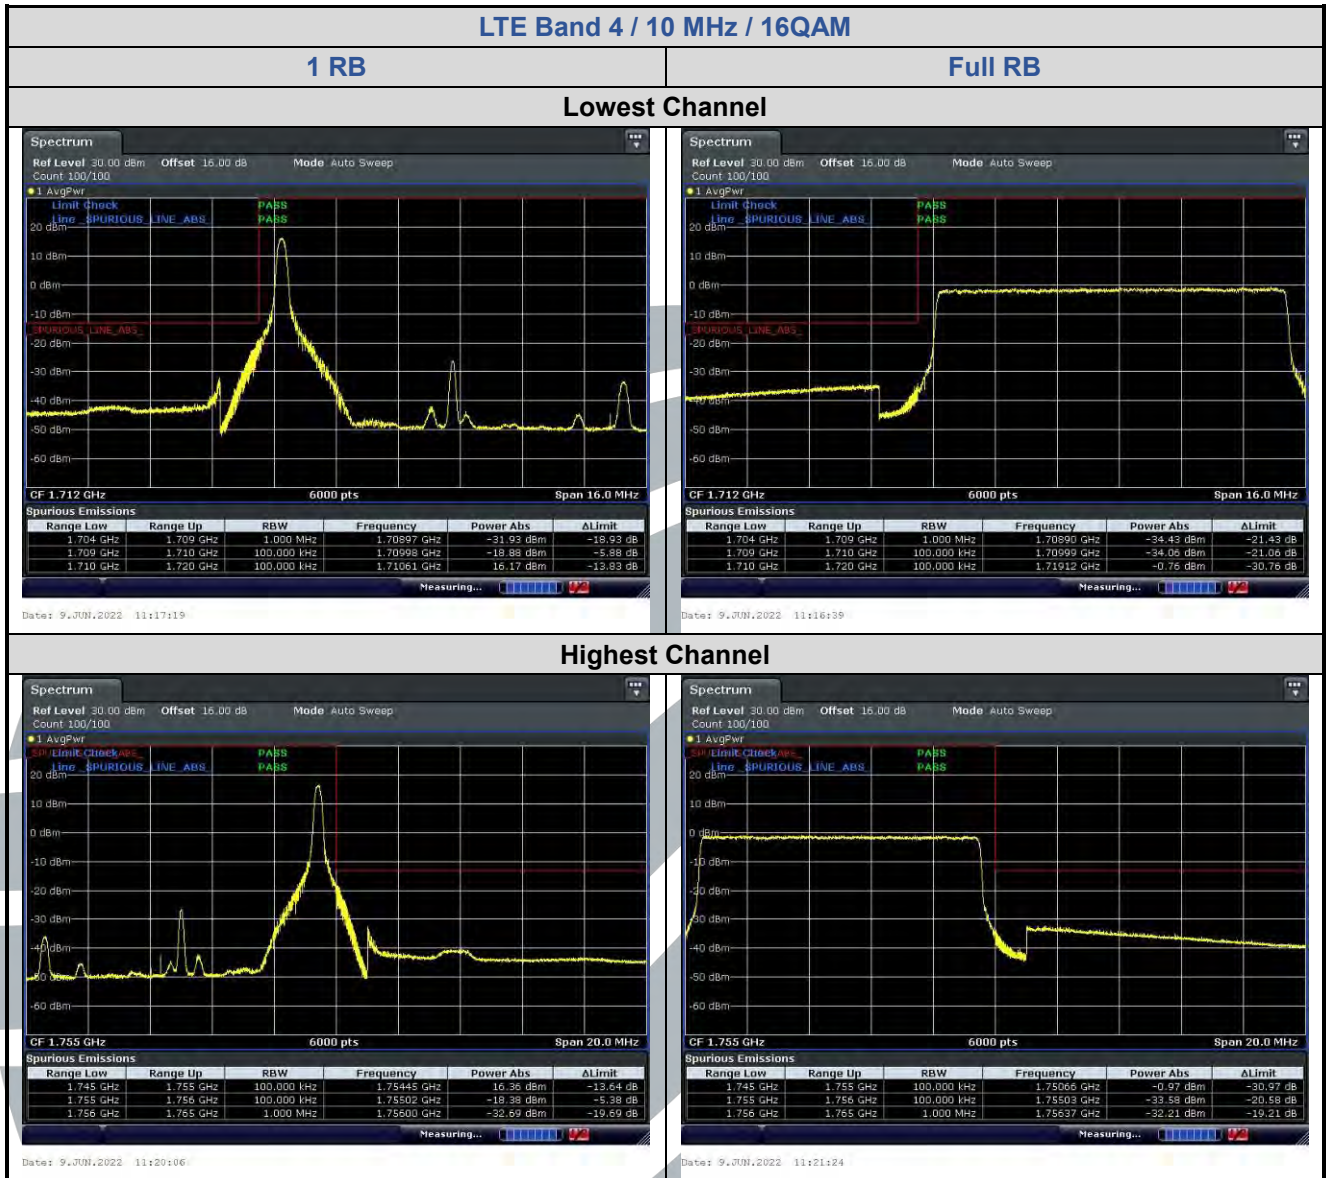

LTE Band 2 / 15 MHz / 64QAM

1 RB

Full RB

Lowest Channel

Highest Channel

5.6.2 LTE Band 4

LTE Band 4 / 1.4 MHz / 16QAM

1 RB

Full RB

Lowest Channel

Date: 9 JUN 2022 13:51:28

Date: 9 JUN 2022 13:52:21

Highest Channel

Date: 9 JUN 2022 13:49:25

Date: 9 JUN 2022 13:48:34

LTE Band 4 / 1.4 MHz / 64QAM

1 RB

Full RB

Lowest Channel

Highest Channel

5.6.3 LTE Band 5

LTE Band 5 / 1.4 MHz / 64QAM

1 RB

Full RB

Lowest Channel

Highest Channel

5.6.4 LTE Band 12

LTE Band 12 / 10 MHz / 16QAM

1 RB

Full RB

Lowest Channel

Date: 9 JUN 2022 19:12:30