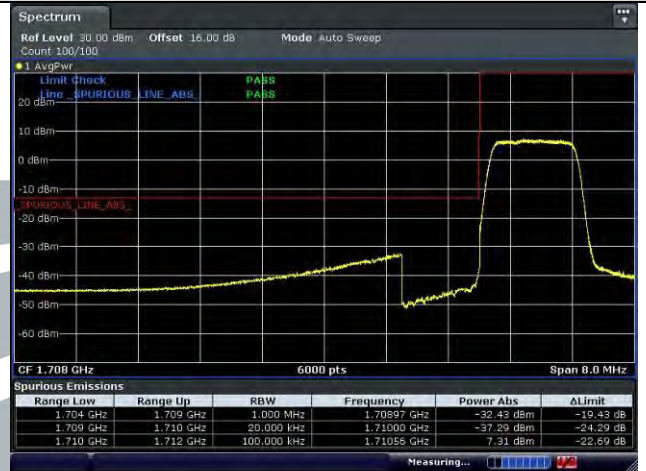

LTE Band 2 / 15 MHz / 64QAM

1 RB

Full RB

Lowest Channel

Highest Channel

5.6.2 LTE Band 4

LTE Band 4 / 1.4 MHz / 16QAM

1 RB

Full RB

Lowest Channel

Date: 9 JUN 2022 13:51:28

Date: 9 JUN 2022 13:52:21

Highest Channel

Date: 9 JUN 2022 13:49:25

Date: 9 JUN 2022 13:48:34

LTE Band 4 / 1.4 MHz / 64QAM

1 RB

Full RB

Lowest Channel

Highest Channel

5.6.3 LTE Band 5

LTE Band 5 / 1.4 MHz / 64QAM

1 RB

Full RB