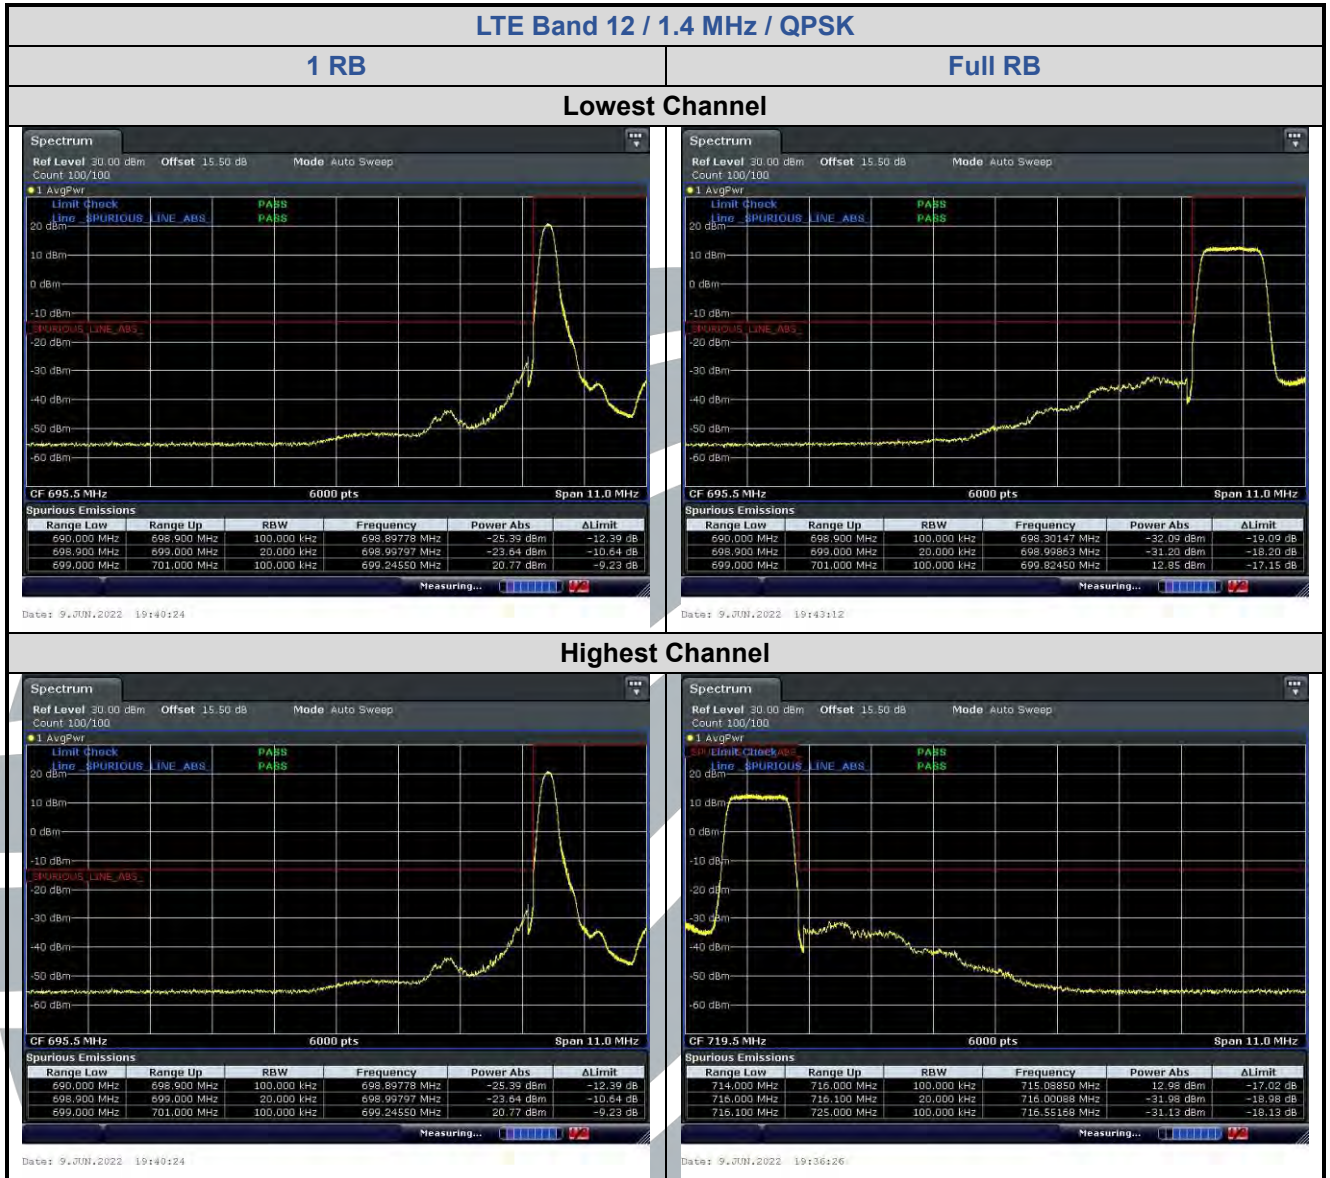

Full RB

Lowest Channel

Date: 9 JUN 2022 13:51:28

Date: 9 JUN 2022 13:52:21

Highest Channel

Date: 9 JUN 2022 13:49:25

Date: 9 JUN 2022 13:48:34

LTE Band 4 / 1.4 MHz / 64QAM

1 RB

Full RB

Lowest Channel

Highest Channel

5.6.3 LTE Band 5

LTE Band 5 / 1.4 MHz / 64QAM

1 RB

Full RB

Lowest Channel

Highest Channel

5.6.4 LTE Band 12

LTE Band 12 / 10 MHz / 16QAM

1 RB

Full RB

Lowest Channel

Date: 9 JUN 2022 19:12:30

Date: 9 JUN 2022 19:11:28

Highest Channel

Date: 9 JUN 2022 19:14:40

Date: 9 JUN 2022 19:15:50