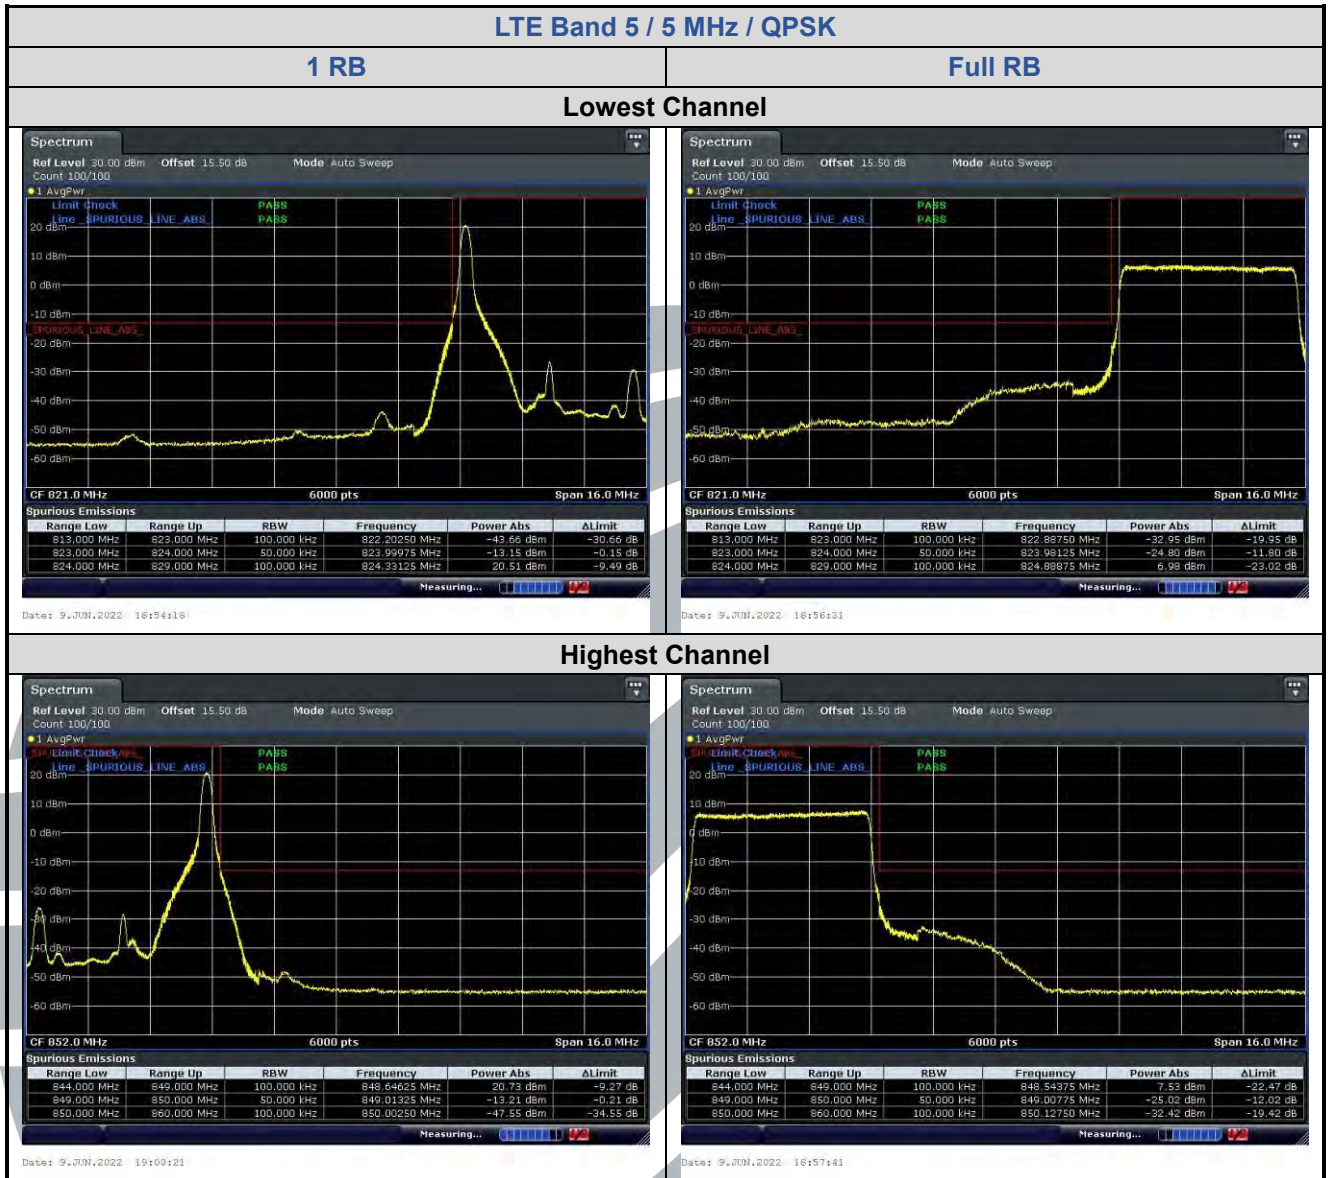

Full RB

Lowest Channel

Date: 9 JUN 2022 13:51:28

Date: 9 JUN 2022 13:52:21

Highest Channel

Date: 9 JUN 2022 13:49:25

Date: 9 JUN 2022 13:48:34

LTE Band 4 / 1.4 MHz / 64QAM

1 RB

Full RB

Lowest Channel

Highest Channel

5.6.3 LTE Band 5

LTE Band 5 / 1.4 MHz / 64QAM

1 RB

Full RB

Lowest Channel

Highest Channel

5.6.4 LTE Band 12

LTE Band 12 / 10 MHz / 16QAM

1 RB

Full RB

Lowest Channel

Date: 9 JUN 2022 19:12:30

Date: 9 JUN 2022 19:11:28

Highest Channel

Date: 9 JUN 2022 19:14:40

Date: 9 JUN 2022 19:15:50