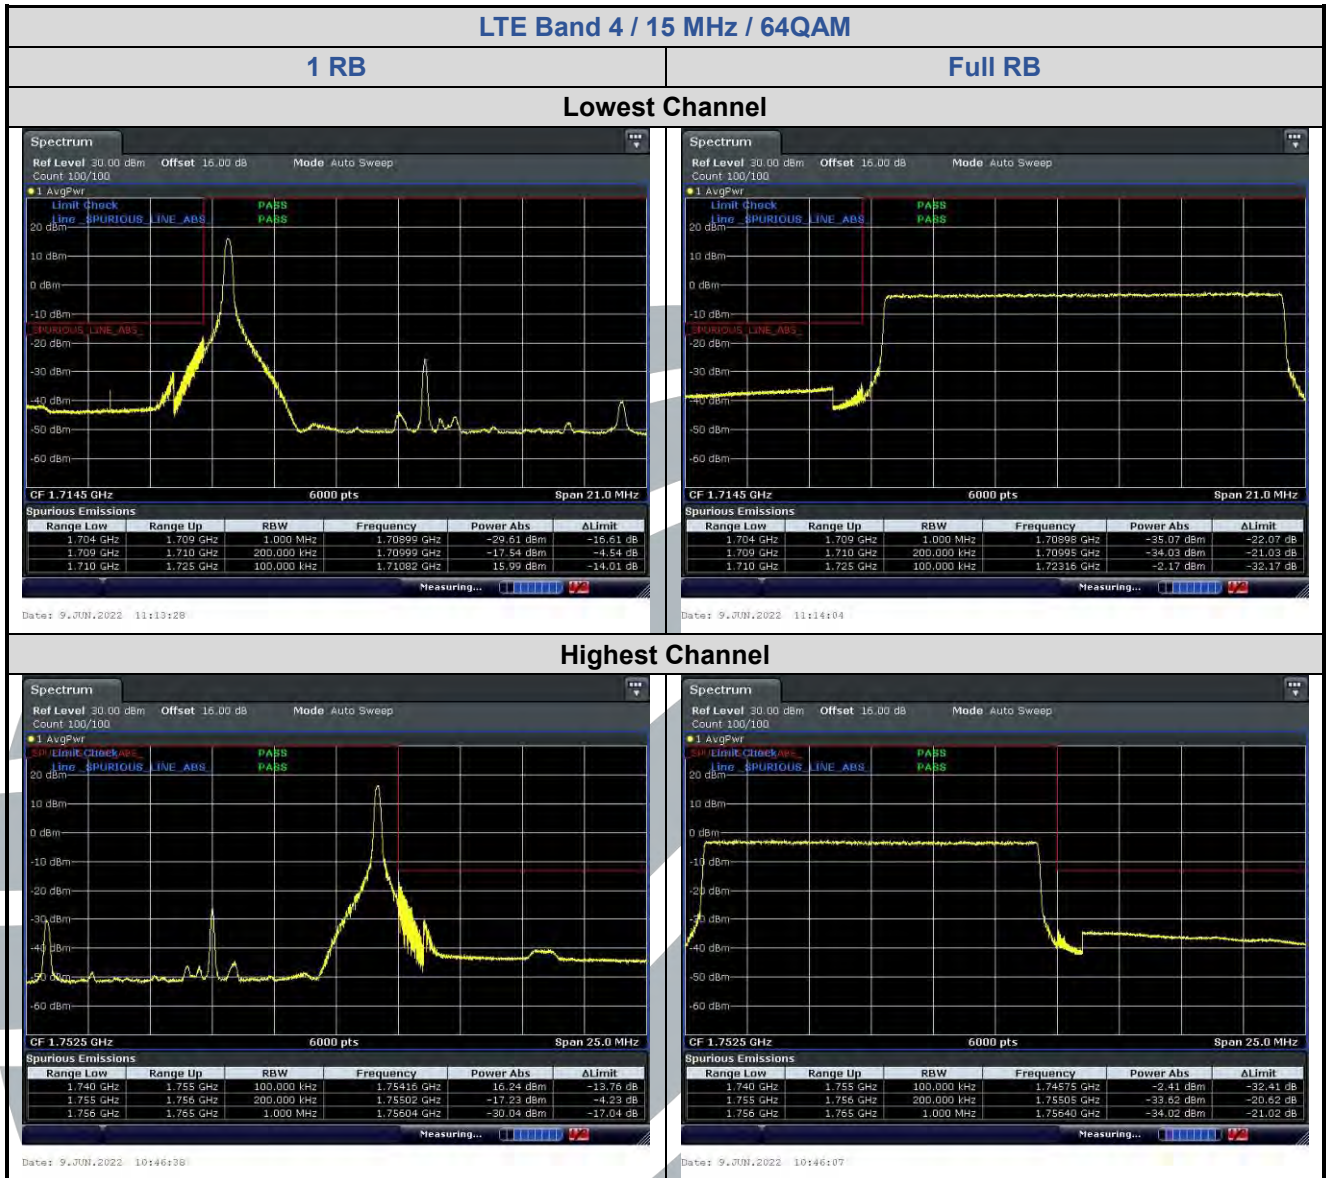

Full RB

Lowest Channel

Date: 9 JUN 2022 13:51:28

Date: 9 JUN 2022 13:52:21

Highest Channel

Date: 9 JUN 2022 13:49:25

Date: 9 JUN 2022 13:48:34

LTE Band 4 / 1.4 MHz / 64QAM

1 RB

Full RB

Lowest Channel

Highest Channel

5.6.3 LTE Band 5

LTE Band 5 / 1.4 MHz / 64QAM

1 RB

Full RB

Lowest Channel

Highest Channel

5.6.4 LTE Band 12

LTE Band 12 / 10 MHz / 16QAM

1 RB

Full RB

Lowest Channel

Date: 9 JUN 2022 19:12:30