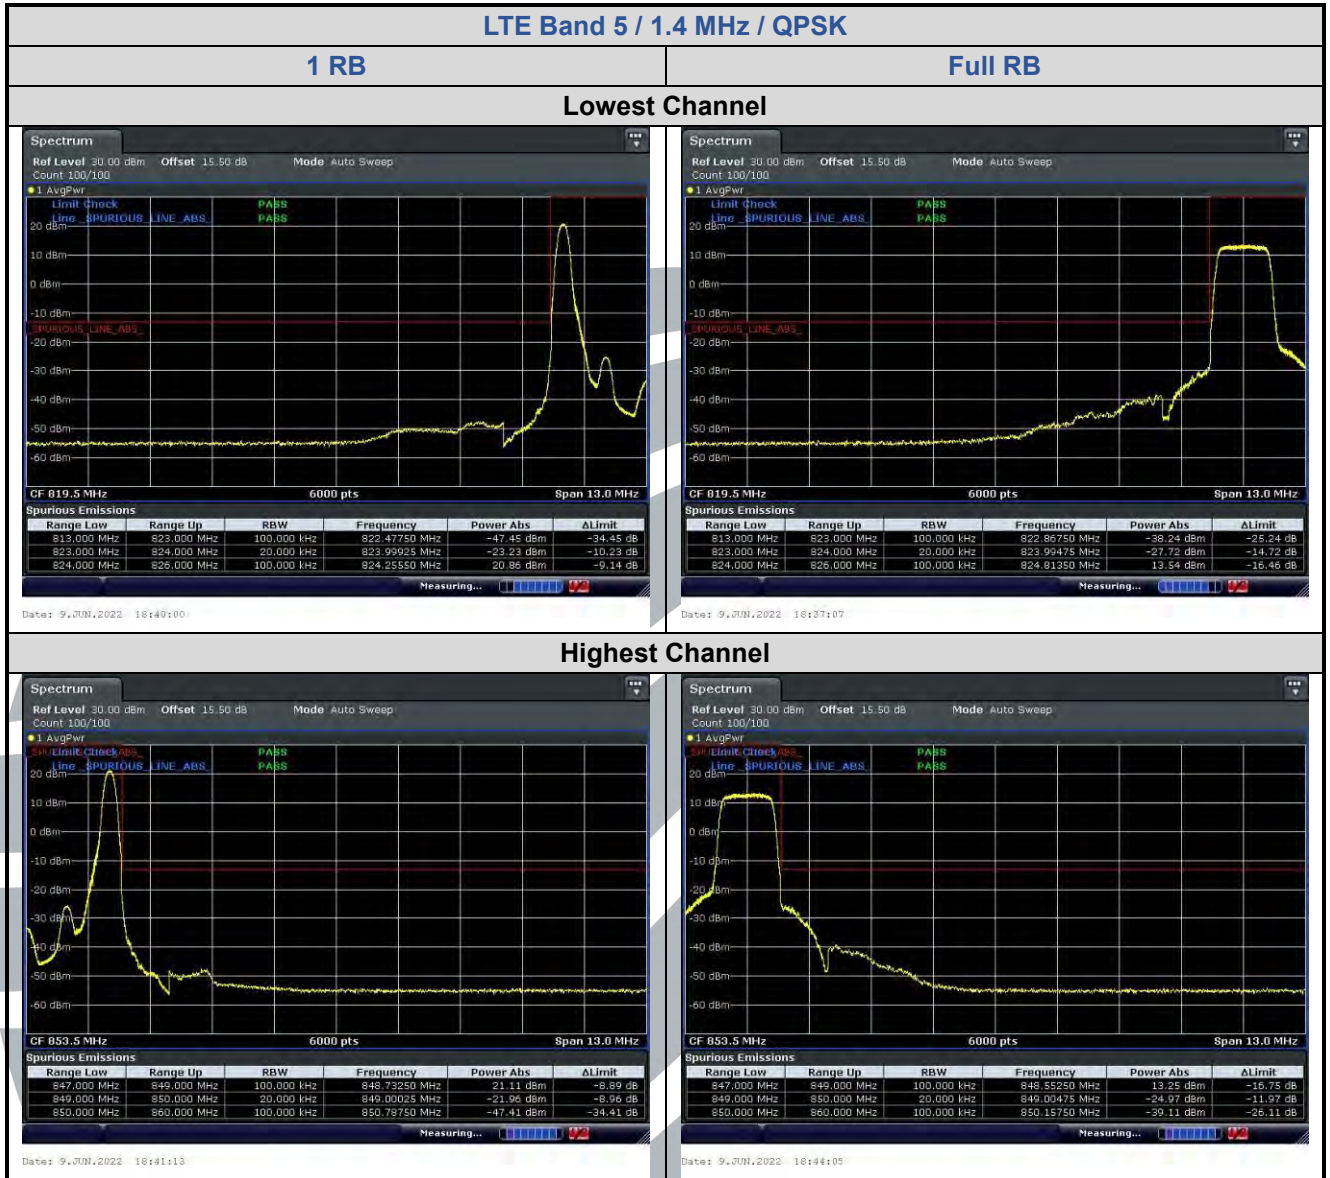

Full RB

Lowest Channel

Date: 9 JUN 2022 13:51:28

Date: 9 JUN 2022 13:52:21

Highest Channel

Date: 9 JUN 2022 13:49:25

Date: 9 JUN 2022 13:48:34

LTE Band 4 / 1.4 MHz / 64QAM

1 RB

Full RB

Lowest Channel

Highest Channel

5.6.3 LTE Band 5

LTE Band 5 / 1.4 MHz / 64QAM

1 RB

Full RB

Lowest Channel

Highest Channel

5.6.4 LTE Band 12

LTE Band 12 / 10 MHz / 16QAM

1 RB

Full RB

Lowest Channel

Date: 9 JUN 2022 19:12:30

Date: 9 JUN 2022 19:11:28

Highest Channel

Date: 9 JUN 2022 19:14:40

Date: 9 JUN 2022 19:15:50