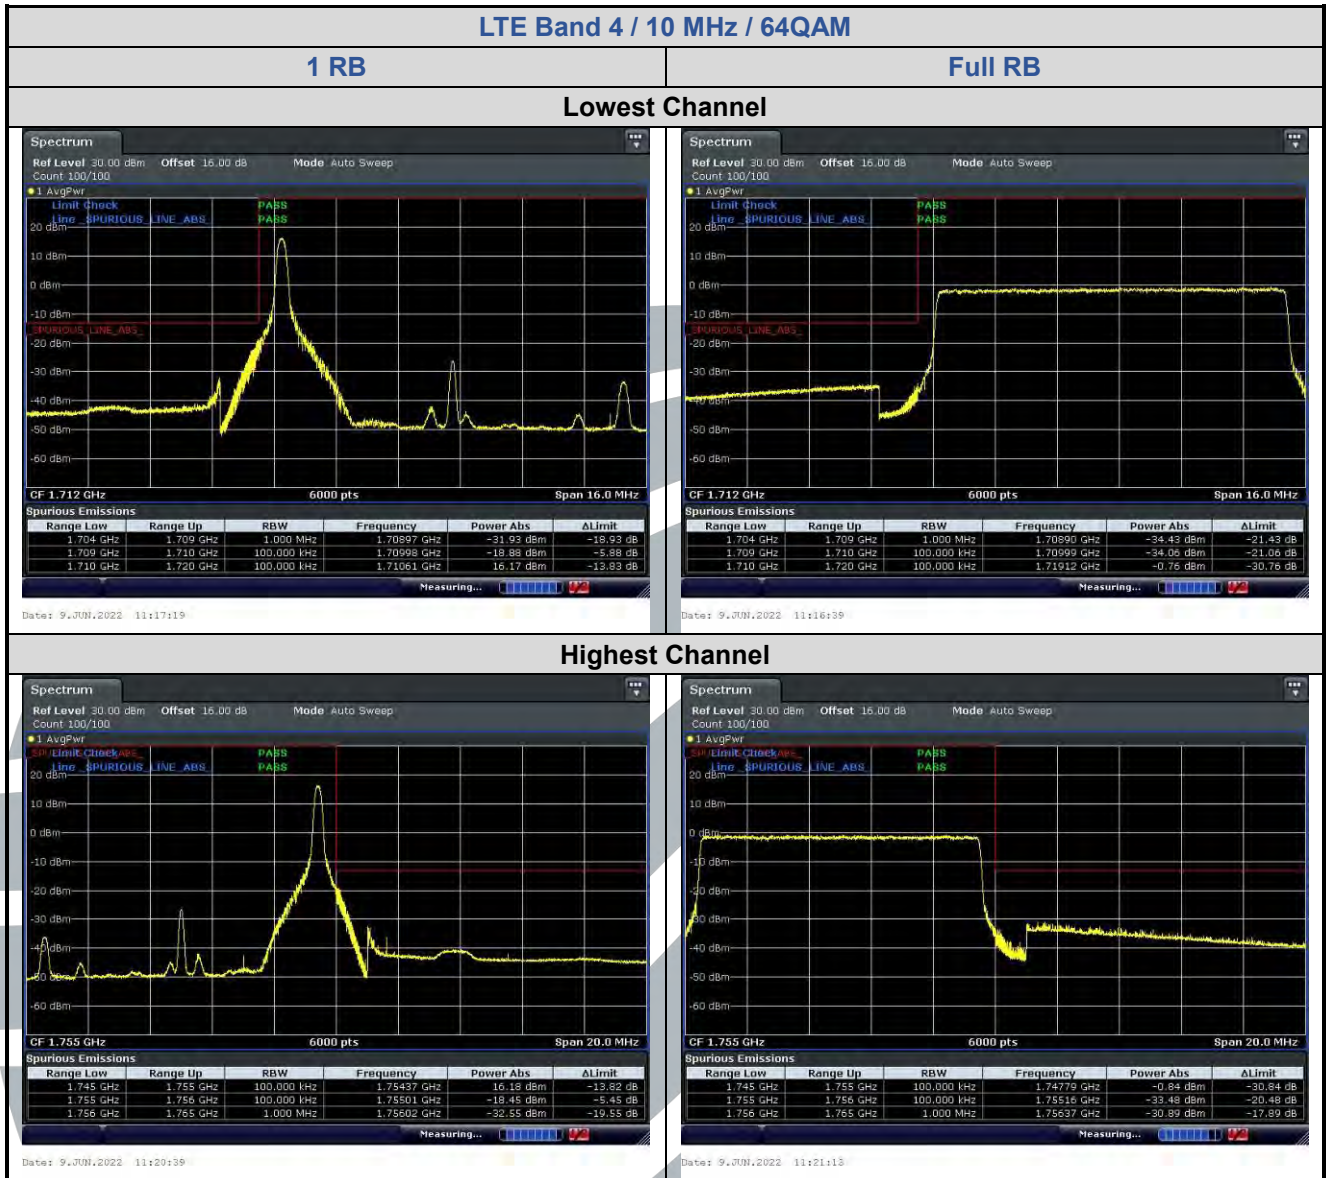

Full RB

Lowest Channel

Date: 9 JUN 2022 13:51:28

Date: 9 JUN 2022 13:52:21

Highest Channel

Date: 9 JUN 2022 13:49:25

Date: 9 JUN 2022 13:48:34

LTE Band 4 / 1.4 MHz / 64QAM

1 RB

Full RB

Lowest Channel

Highest Channel

5.6.3 LTE Band 5

LTE Band 5 / 1.4 MHz / 64QAM

1 RB

Full RB

Lowest Channel

Highest Channel

5.6.4 LTE Band 12

LTE Band 12 / 10 MHz / 16QAM

1 RB

Full RB

Lowest Channel

Date: 9 JUN 2022 19:12:30