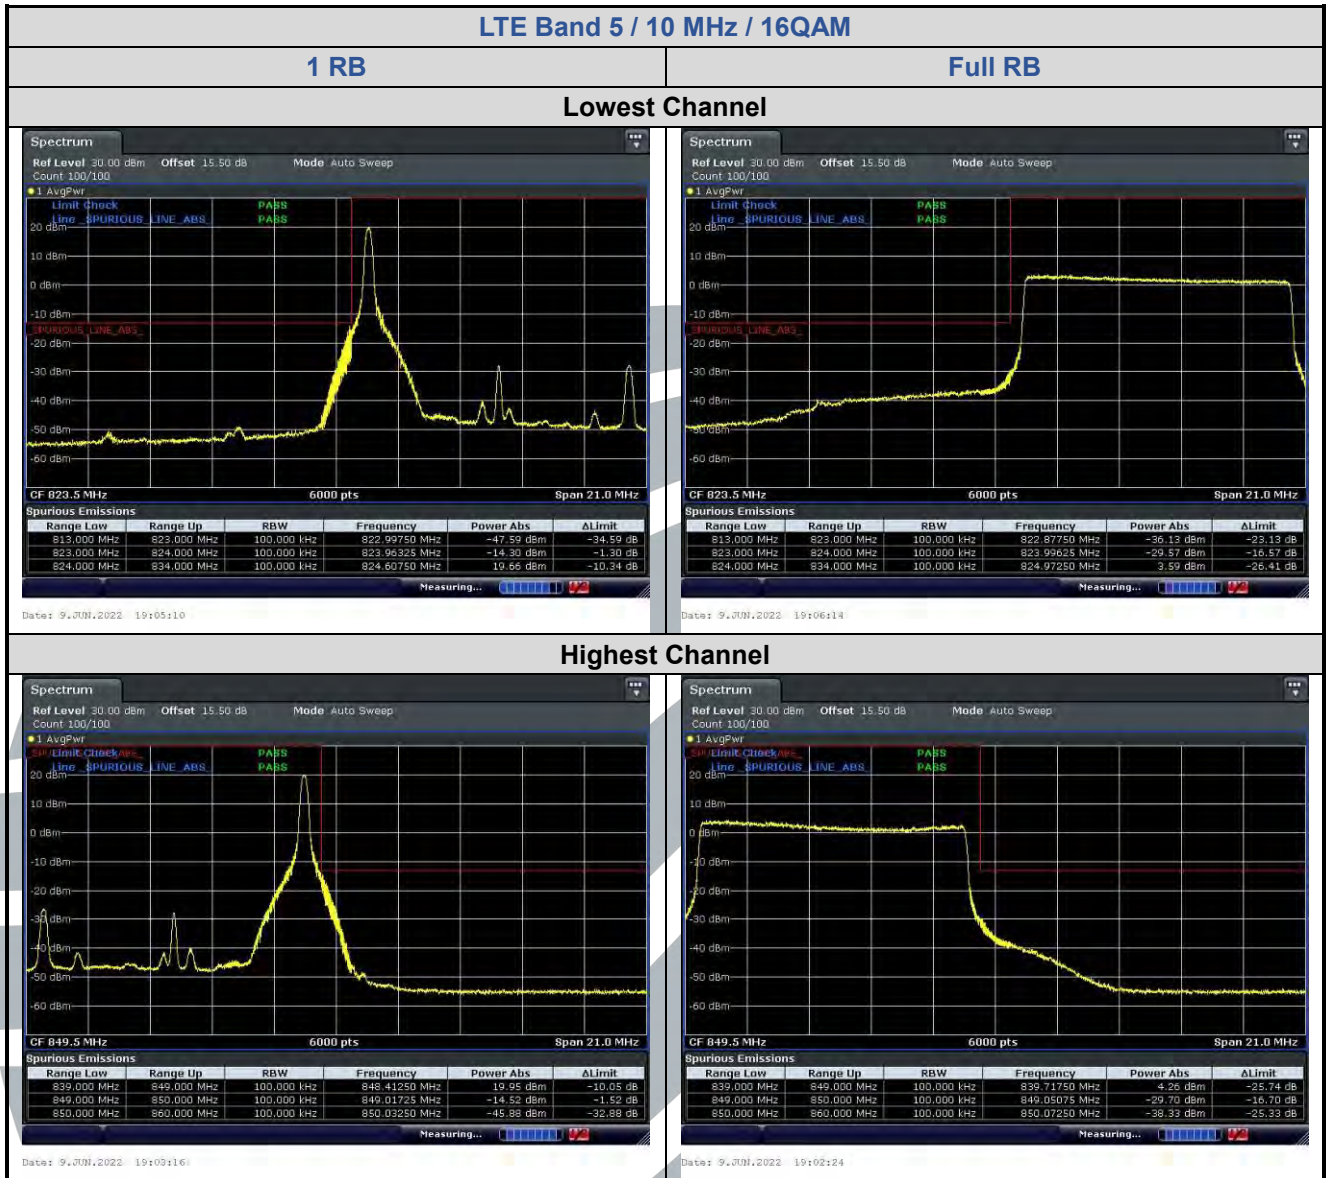

Full RB

Lowest Channel

Date: 9 JUN 2022 13:51:28

Date: 9 JUN 2022 13:52:21

Highest Channel

Date: 9 JUN 2022 13:49:25

Date: 9 JUN 2022 13:48:34

LTE Band 4 / 1.4 MHz / 64QAM

1 RB

Full RB

Lowest Channel

Highest Channel

5.6.3 LTE Band 5

LTE Band 5 / 1.4 MHz / 64QAM

1 RB

Full RB

Lowest Channel

Highest Channel

5.6.4 LTE Band 12

LTE Band 12 / 10 MHz / 16QAM

1 RB

Full RB

Lowest Channel

Date: 9 JUN 2022 19:12:30

Date: 9 JUN 2022 19:11:28

Highest Channel

Date: 9 JUN 2022 19:14:40

Date: 9 JUN 2022 19:15:50