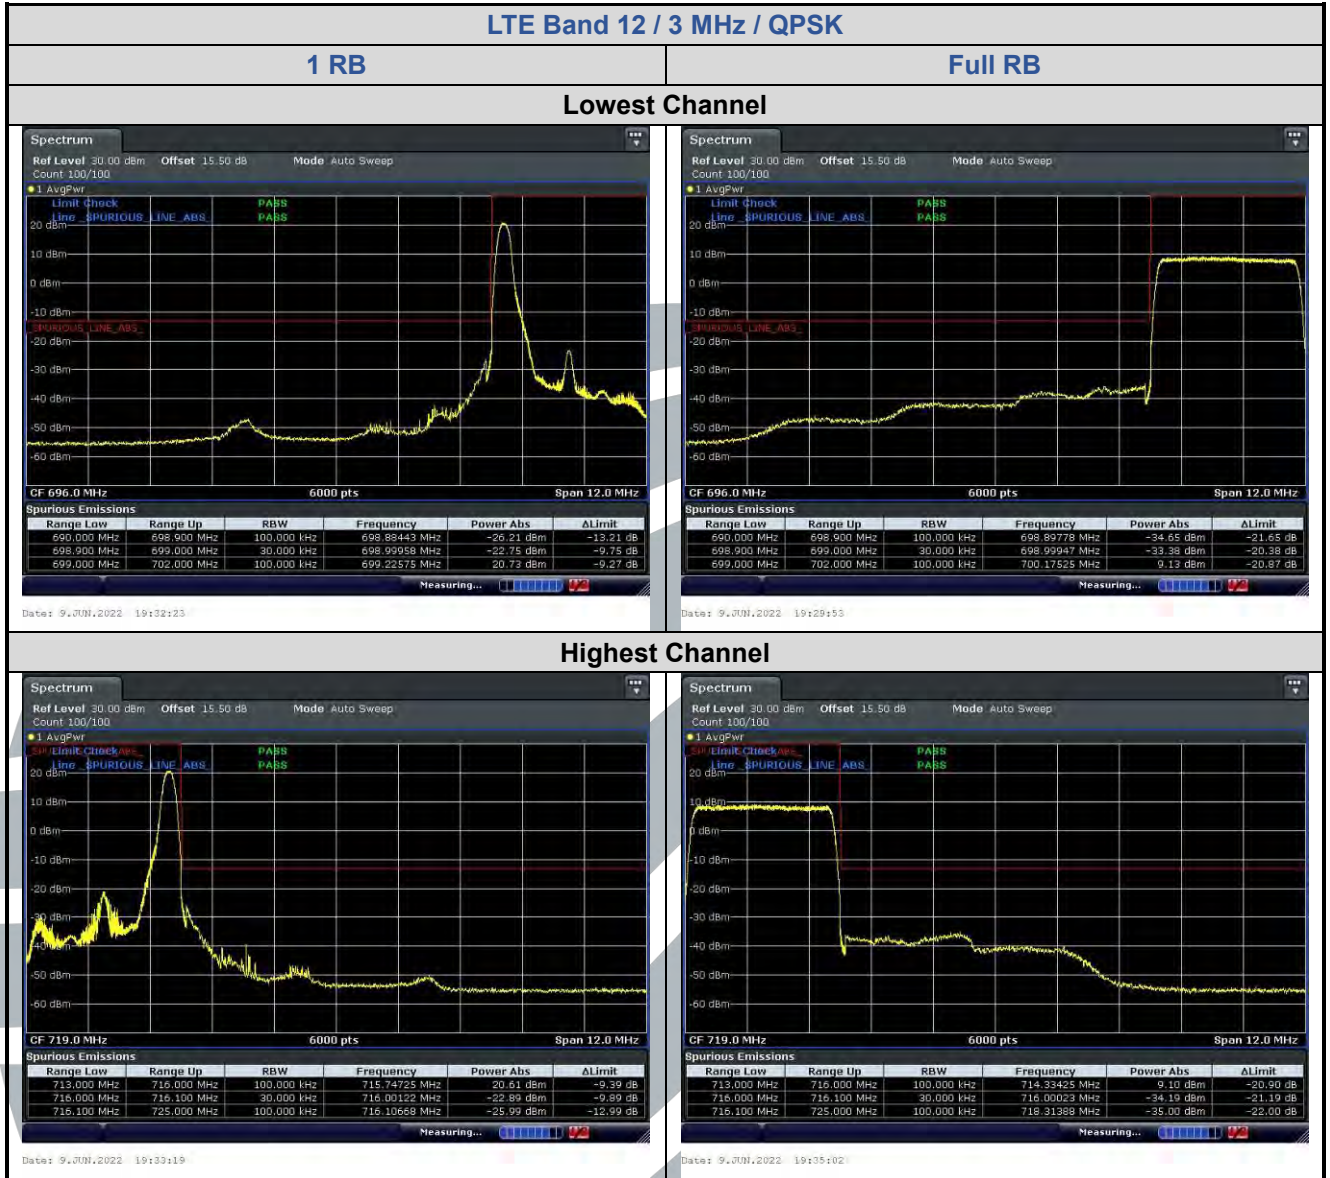

Full RB

Lowest Channel

Date: 9 JUN 2022 13:51:28

Date: 9 JUN 2022 13:52:21

Highest Channel

Date: 9 JUN 2022 13:49:25

Date: 9 JUN 2022 13:48:34

LTE Band 4 / 1.4 MHz / 64QAM

1 RB

Full RB

Lowest Channel

Highest Channel

5.6.3 LTE Band 5

LTE Band 5 / 1.4 MHz / 64QAM

1 RB

Full RB

Lowest Channel

Highest Channel

5.6.4 LTE Band 12

LTE Band 12 / 10 MHz / 16QAM

1 RB

Full RB

Lowest Channel

Date: 9 JUN 2022 19:12:30

Date: 9 JUN 2022 19:11:28

Highest Channel

Date: 9 JUN 2022 19:14:40

Date: 9 JUN 2022 19:15:50