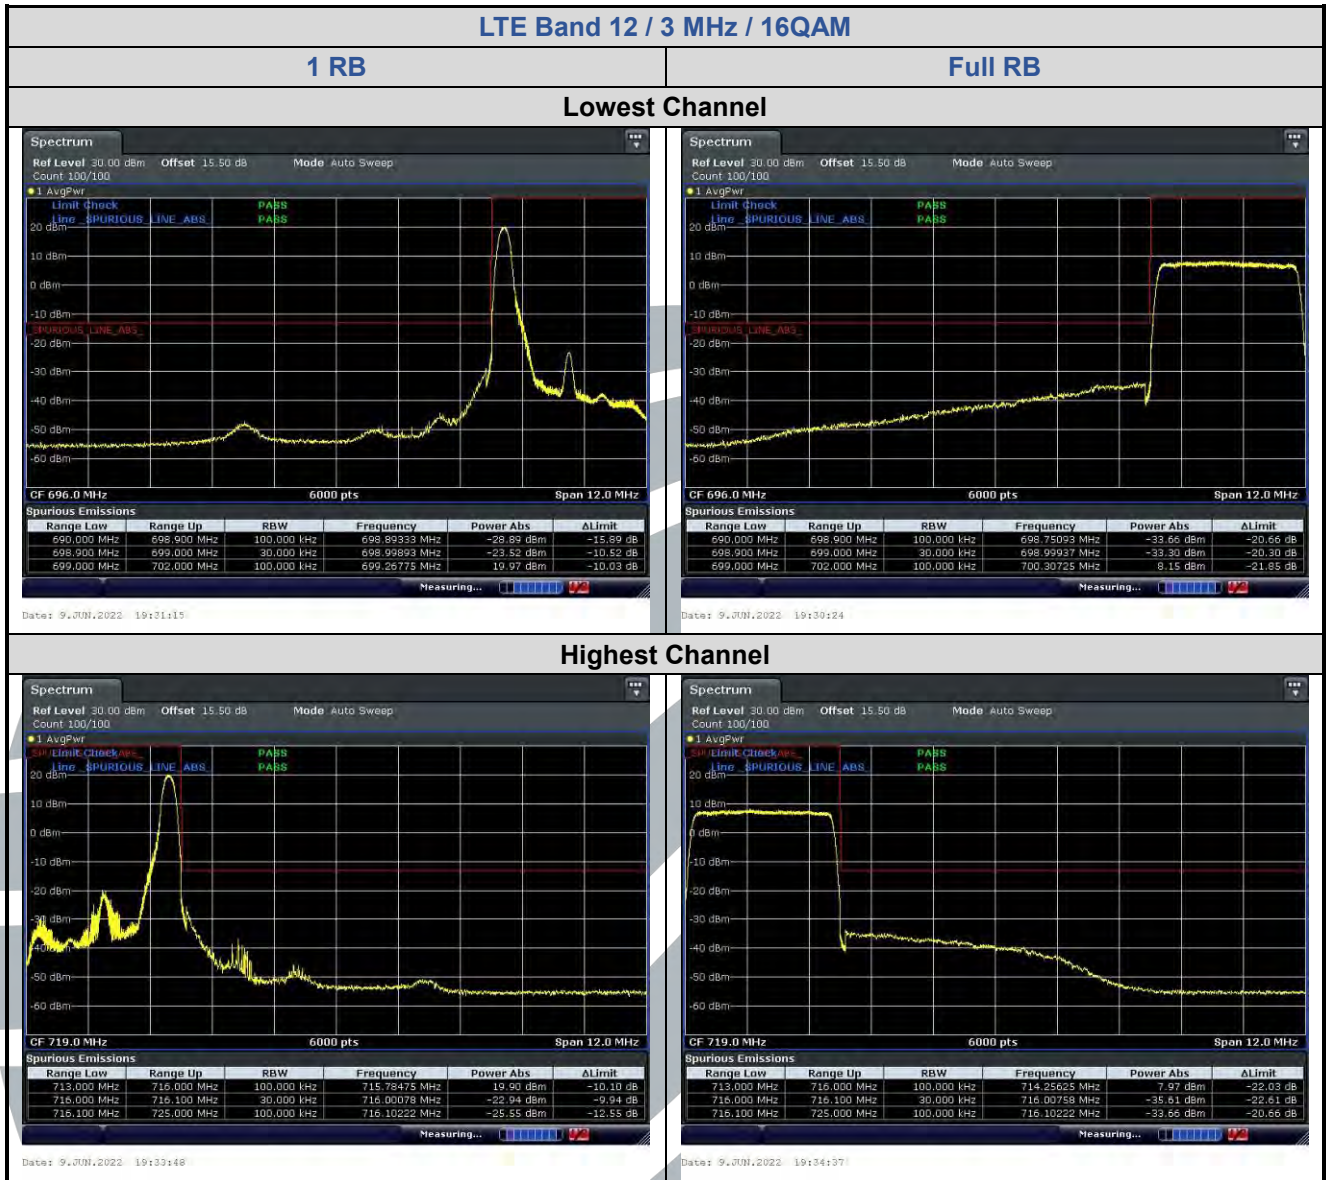

Full RB

Lowest Channel

Date: 9 JUN 2022 13:51:28

Date: 9 JUN 2022 13:52:21

Highest Channel

Date: 9 JUN 2022 13:49:25

Date: 9 JUN 2022 13:48:34

LTE Band 4 / 1.4 MHz / 64QAM

1 RB

Full RB

Lowest Channel

Highest Channel

5.6.3 LTE Band 5

LTE Band 5 / 1.4 MHz / 64QAM

1 RB

Full RB

Lowest Channel

Highest Channel

5.6.4 LTE Band 12

LTE Band 12 / 10 MHz / 16QAM

1 RB

Full RB

Lowest Channel

Date: 9 JUN 2022 19:12:30

Date: 9 JUN 2022 19:11:28

Highest Channel

Date: 9 JUN 2022 19:14:40

Date: 9 JUN 2022 19:15:50