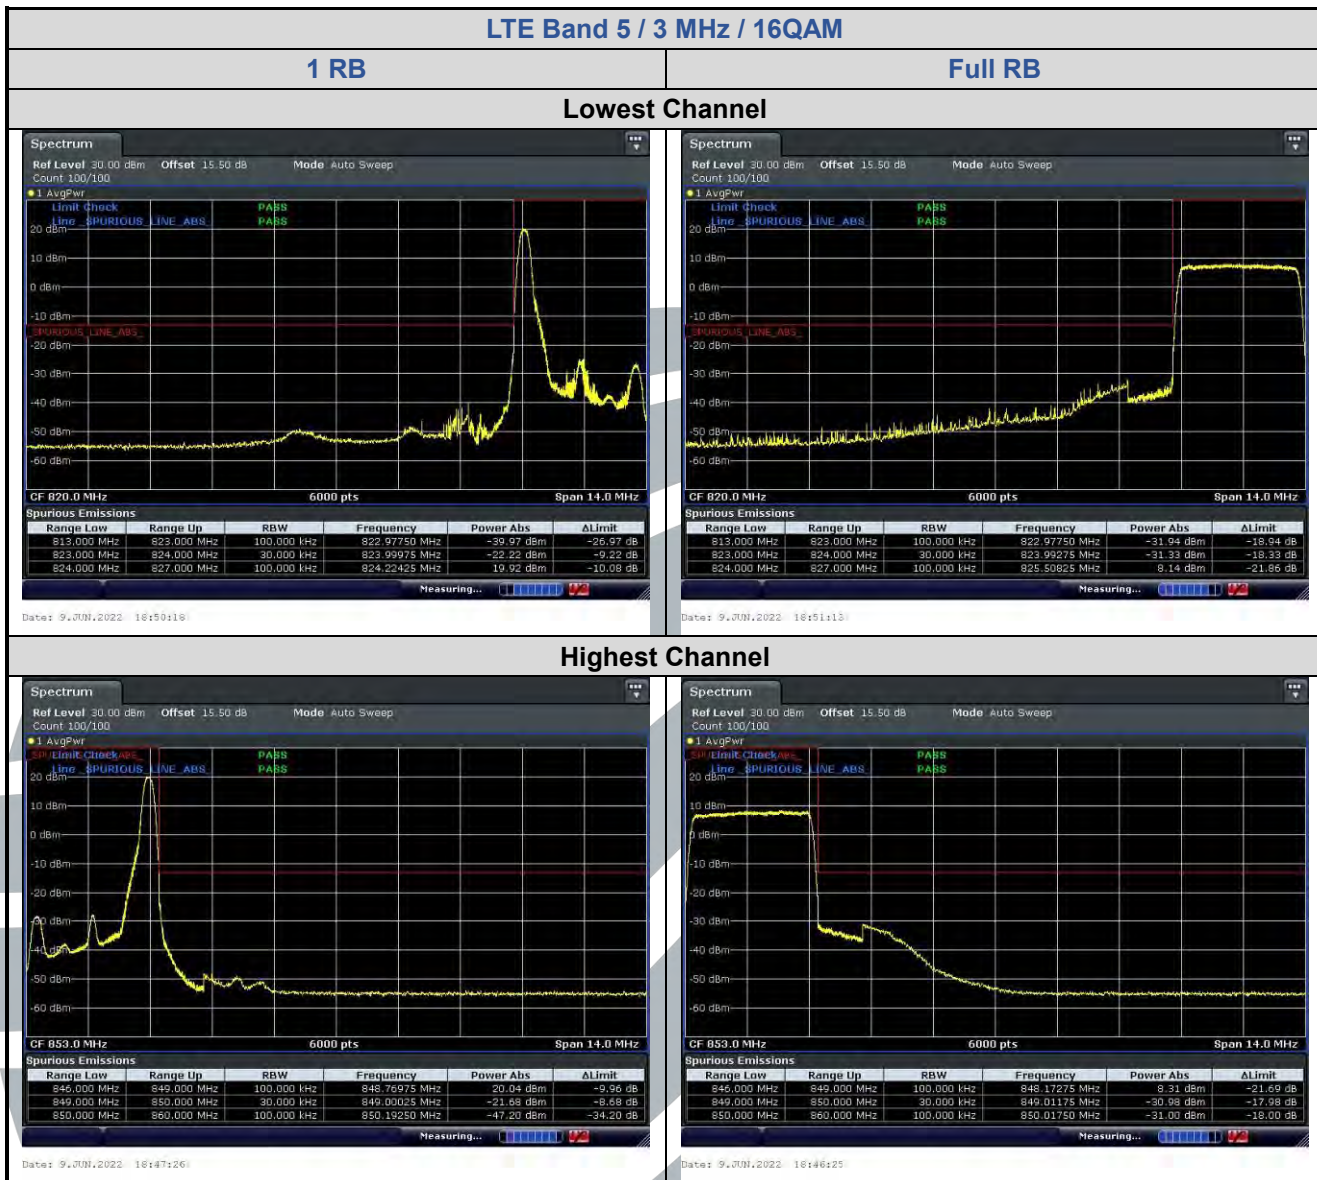

Full RB

Lowest Channel

Date: 9 JUN 2022 13:51:28

Date: 9 JUN 2022 13:52:21

Highest Channel

Date: 9 JUN 2022 13:49:25

Date: 9 JUN 2022 13:48:34

LTE Band 4 / 1.4 MHz / 64QAM

1 RB

Full RB

Lowest Channel

Highest Channel

5.6.3 LTE Band 5

LTE Band 5 / 1.4 MHz / 64QAM

1 RB

Full RB

Lowest Channel

Highest Channel

5.6.4 LTE Band 12

LTE Band 12 / 10 MHz / 16QAM

1 RB

Full RB

Lowest Channel

Date: 9 JUN 2022 19:12:30

Date: 9 JUN 2022 19:11:28

Highest Channel

Date: 9 JUN 2022 19:14:40

Date: 9 JUN 2022 19:15:50