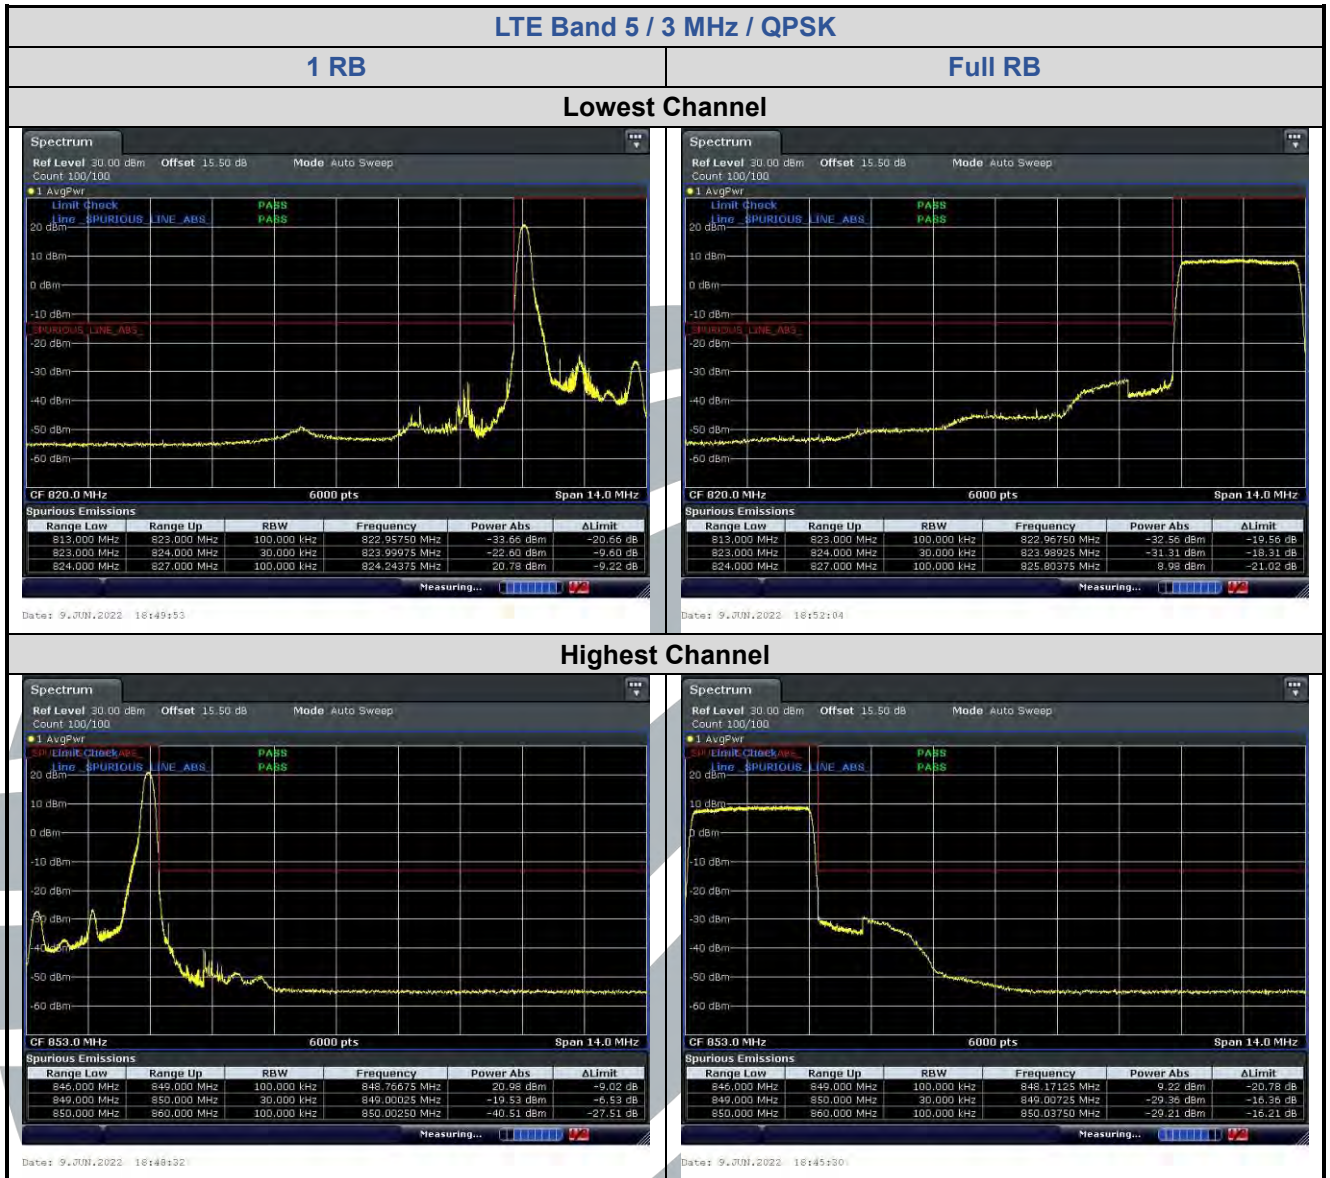

Full RB

Lowest Channel

Date: 9 JUN 2022 13:51:28

Date: 9 JUN 2022 13:52:21

Highest Channel

Date: 9 JUN 2022 13:49:25

Date: 9 JUN 2022 13:48:34

LTE Band 4 / 1.4 MHz / 64QAM

1 RB

Full RB

Lowest Channel

Highest Channel

5.6.3 LTE Band 5

LTE Band 5 / 1.4 MHz / 64QAM

1 RB

Full RB

Lowest Channel

Highest Channel

5.6.4 LTE Band 12

LTE Band 12 / 10 MHz / 16QAM

1 RB

Full RB

Lowest Channel

Date: 9 JUN 2022 19:12:30

Date: 9 JUN 2022 19:11:28

Highest Channel

Date: 9 JUN 2022 19:14:40

Date: 9 JUN 2022 19:15:50