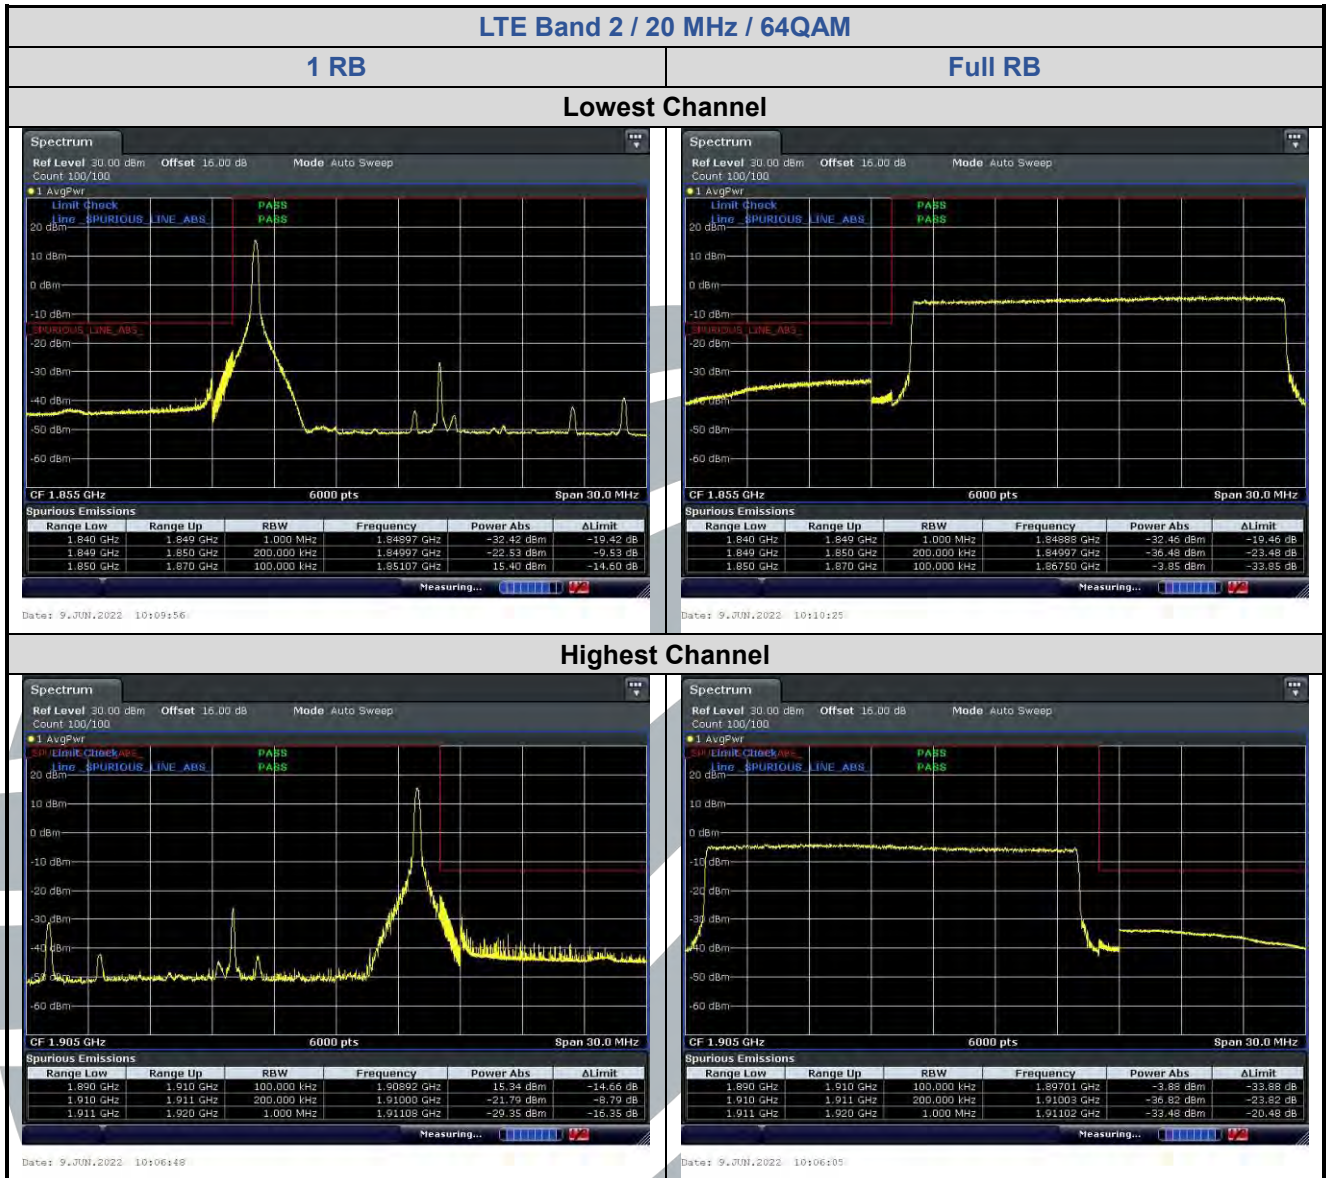

LTE Band 2 / 15 MHz / 64QAM

1 RB

Full RB

Lowest Channel

Highest Channel

5.6.2 LTE Band 4

LTE Band 4 / 1.4 MHz / 16QAM

1 RB

Full RB

Lowest Channel

Date: 9 JUN 2022 13:51:28

Date: 9 JUN 2022 13:52:21

Highest Channel

Date: 9 JUN 2022 13:49:25

Date: 9 JUN 2022 13:48:34

LTE Band 4 / 1.4 MHz / 64QAM

1 RB

Full RB

Lowest Channel

Highest Channel

5.6.3 LTE Band 5

LTE Band 5 / 1.4 MHz / 64QAM

1 RB

Full RB

Lowest Channel

Highest Channel

5.6.4 LTE Band 12

LTE Band 12 / 10 MHz / 16QAM

1 RB

Full RB

Lowest Channel

Date: 9 JUN 2022 19:12:30