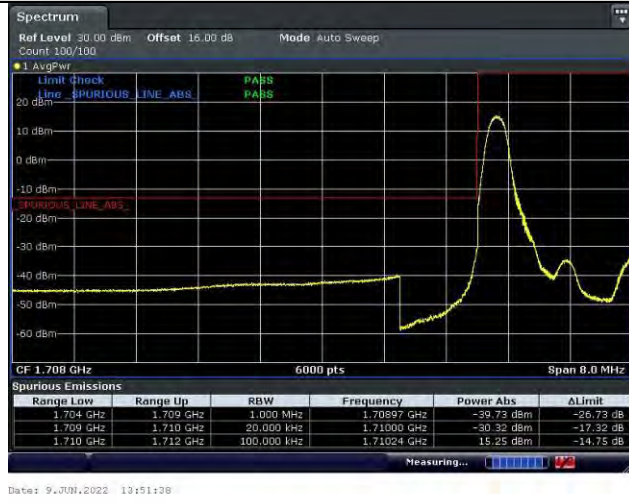

LTE Band 2 / 15 MHz / 64QAM

1 RB

Full RB

Lowest Channel

Highest Channel

5.6.2 LTE Band 4

LTE Band 4 / 1.4 MHz / 16QAM

1 RB

Full RB

Lowest Channel

Date: 9 JUN 2022 13:51:28

Date: 9 JUN 2022 13:52:21

Highest Channel

Date: 9 JUN 2022 13:49:25

Date: 9 JUN 2022 13:48:34

LTE Band 4 / 1.4 MHz / 64QAM

1 RB

Full RB

Lowest Channel

Highest Channel

5.6.3 LTE Band 5

LTE Band 5 / 1.4 MHz / 64QAM

1 RB

Full RB