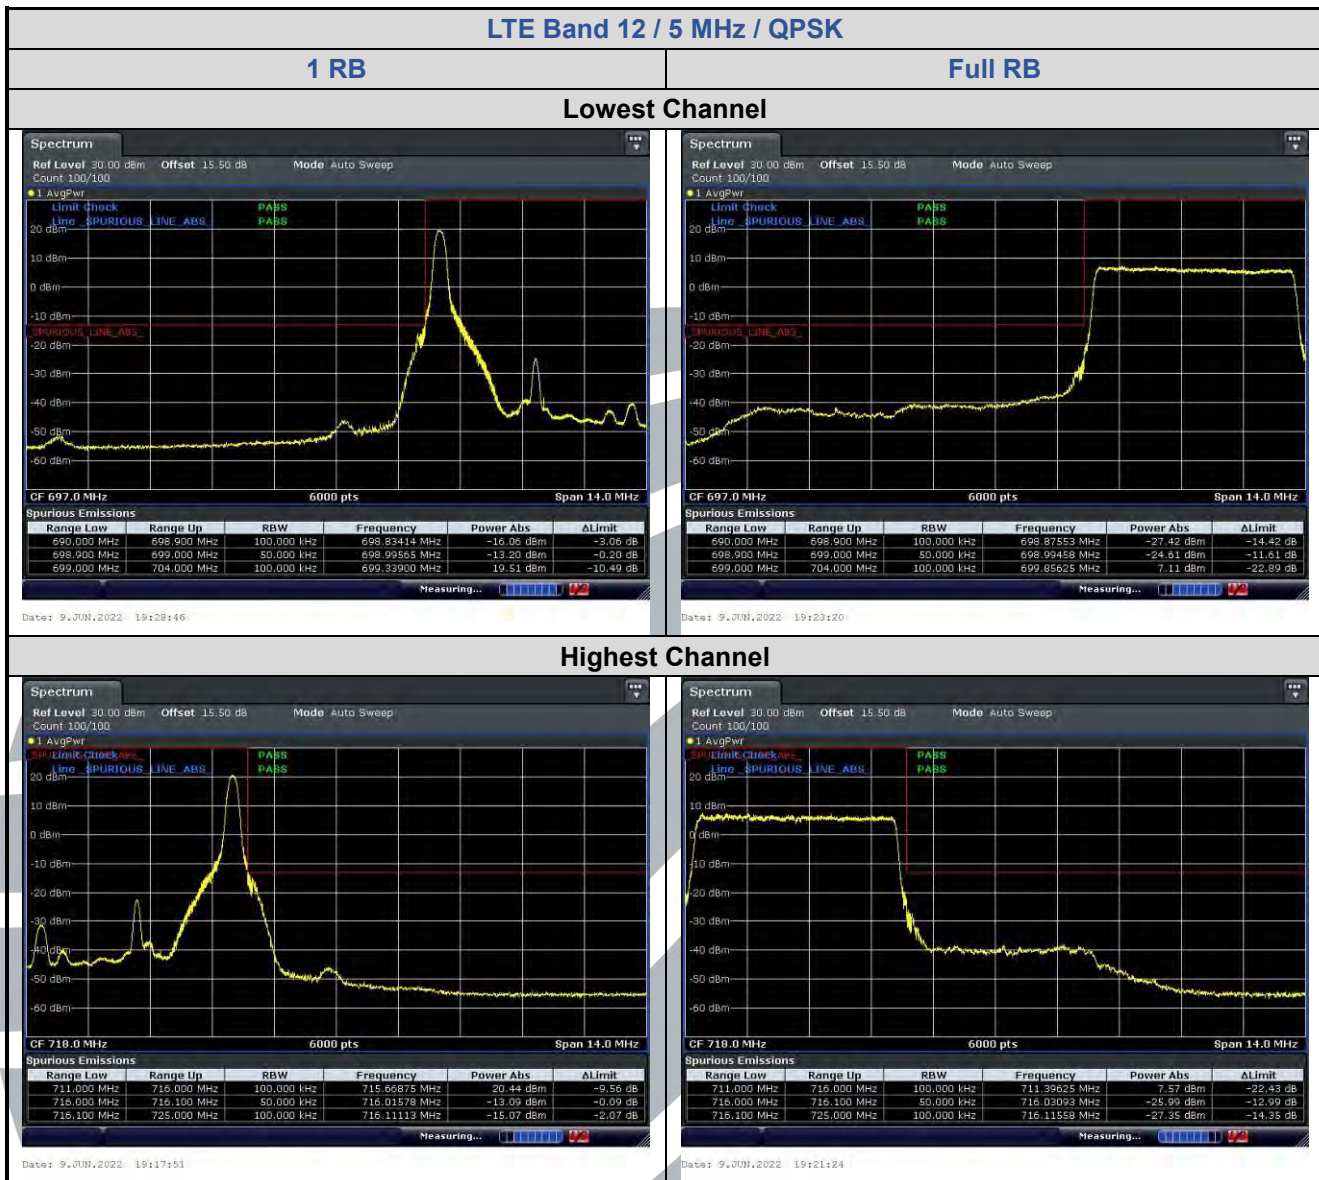

1 RB

Full RB

Lowest Channel

Highest Channel

5.6.3 LTE Band 5

LTE Band 5 / 1.4 MHz / 64QAM

1 RB

Full RB

Lowest Channel

Highest Channel

5.6.4 LTE Band 12

LTE Band 12 / 10 MHz / 16QAM

1 RB

Full RB

Lowest Channel

Date: 9 JUN 2022 19:12:30

Date: 9 JUN 2022 19:11:28

Highest Channel

Date: 9 JUN 2022 19:14:40

Date: 9 JUN 2022 19:15:50