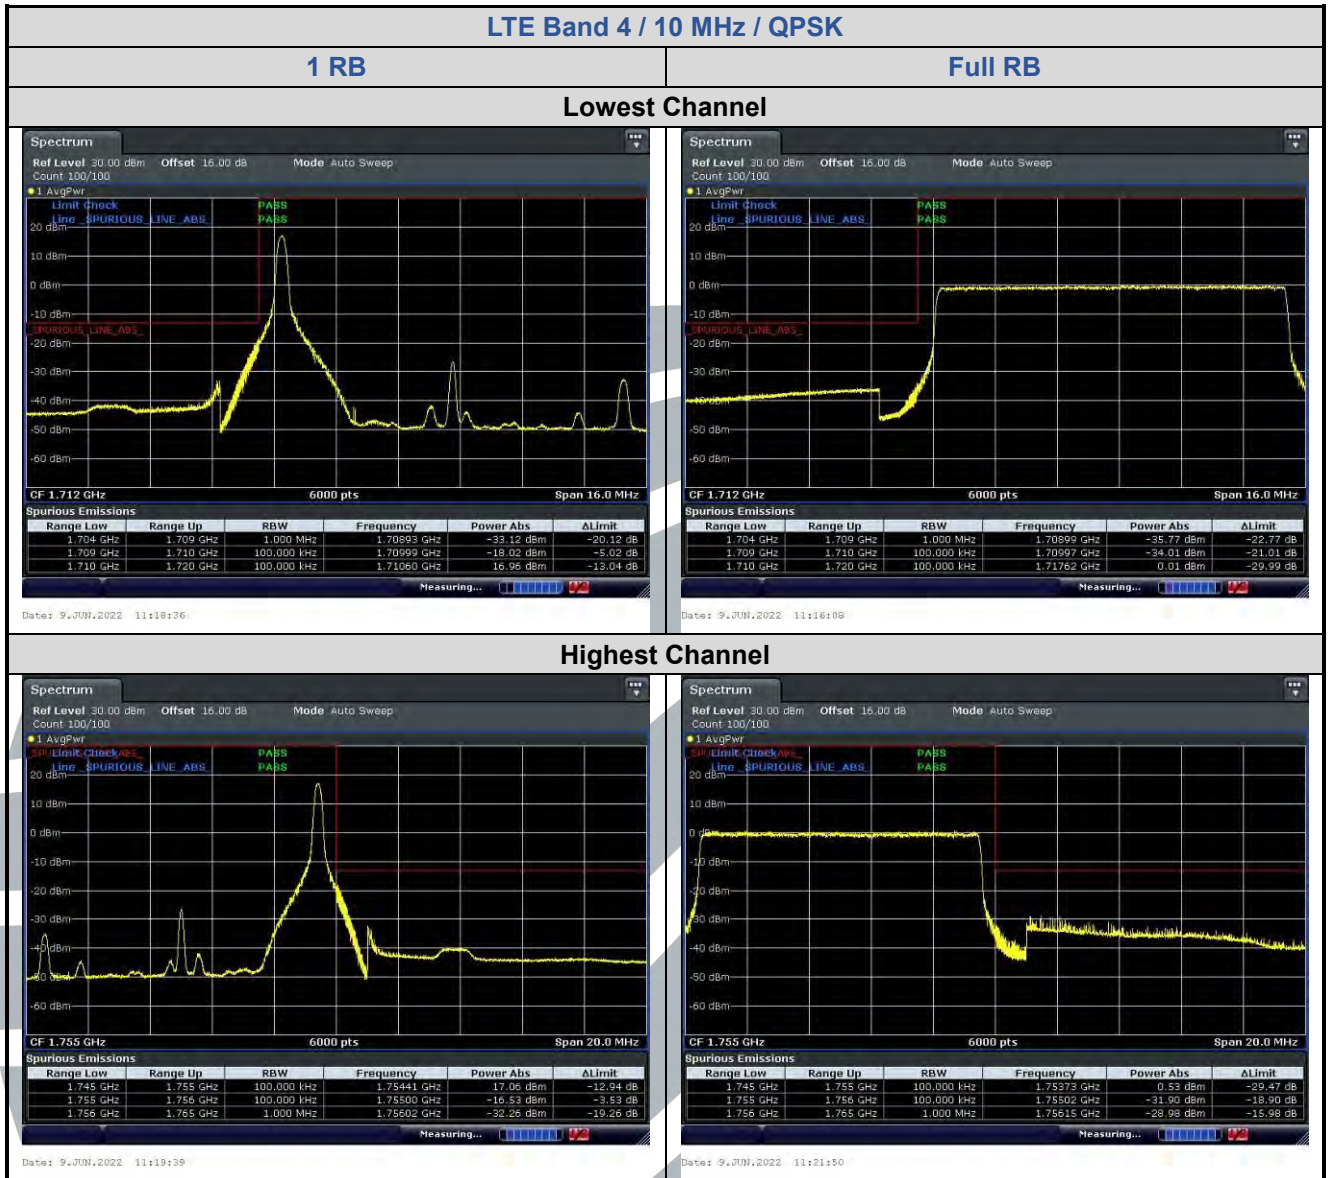

LTE Band 2 / 15 MHz / 64QAM

1 RB

Full RB

Lowest Channel

Highest Channel

5.6.2 LTE Band 4

LTE Band 4 / 1.4 MHz / 16QAM

1 RB

Full RB

Lowest Channel

Date: 9 JUN 2022 13:51:28

Date: 9 JUN 2022 13:52:21

Highest Channel

Date: 9 JUN 2022 13:49:25

Date: 9 JUN 2022 13:48:34

LTE Band 4 / 1.4 MHz / 64QAM

1 RB

Full RB

Lowest Channel

Highest Channel

5.6.3 LTE Band 5

LTE Band 5 / 1.4 MHz / 64QAM

1 RB

Full RB

Lowest Channel

Highest Channel

5.6.4 LTE Band 12

LTE Band 12 / 10 MHz / 16QAM

1 RB

Full RB

Lowest Channel

Date: 9 JUN 2022 19:12:30