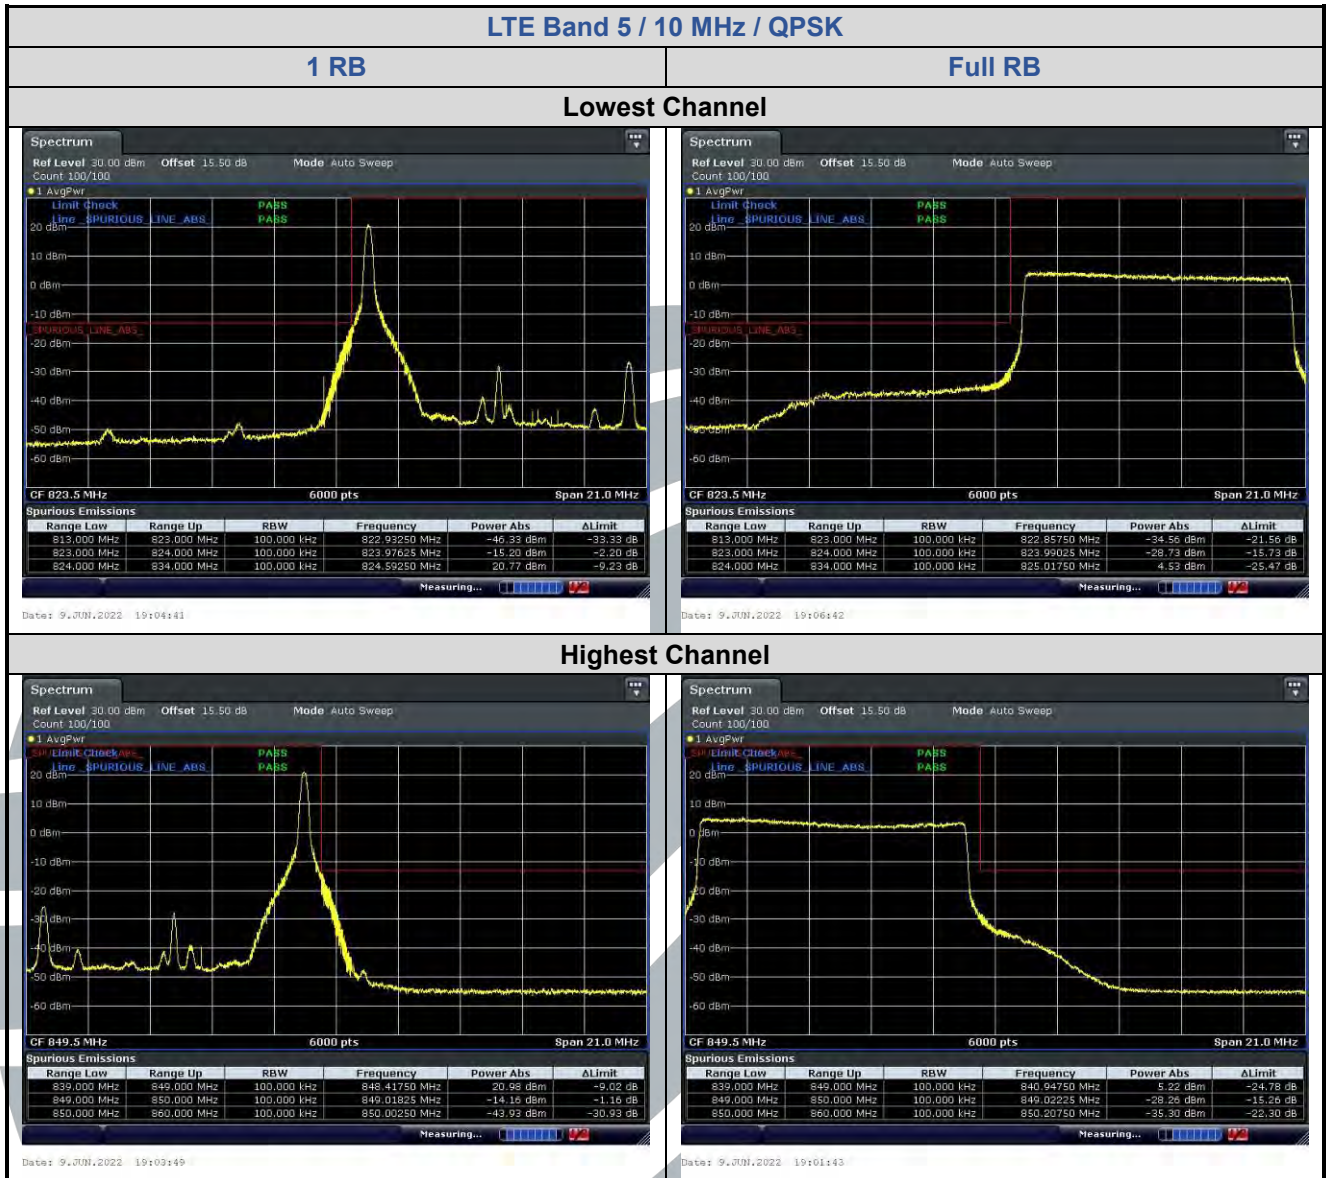

Full RB

Lowest Channel

Date: 9 JUN 2022 13:51:28

Date: 9 JUN 2022 13:52:21

Highest Channel

Date: 9 JUN 2022 13:49:25

Date: 9 JUN 2022 13:48:34

LTE Band 4 / 1.4 MHz / 64QAM

1 RB

Full RB

Lowest Channel

Highest Channel

5.6.3 LTE Band 5

LTE Band 5 / 1.4 MHz / 64QAM

1 RB

Full RB

Lowest Channel

Highest Channel

5.6.4 LTE Band 12

LTE Band 12 / 10 MHz / 16QAM

1 RB

Full RB

Lowest Channel

Date: 9 JUN 2022 19:12:30

Date: 9 JUN 2022 19:11:28

Highest Channel

Date: 9 JUN 2022 19:14:40

Date: 9 JUN 2022 19:15:50