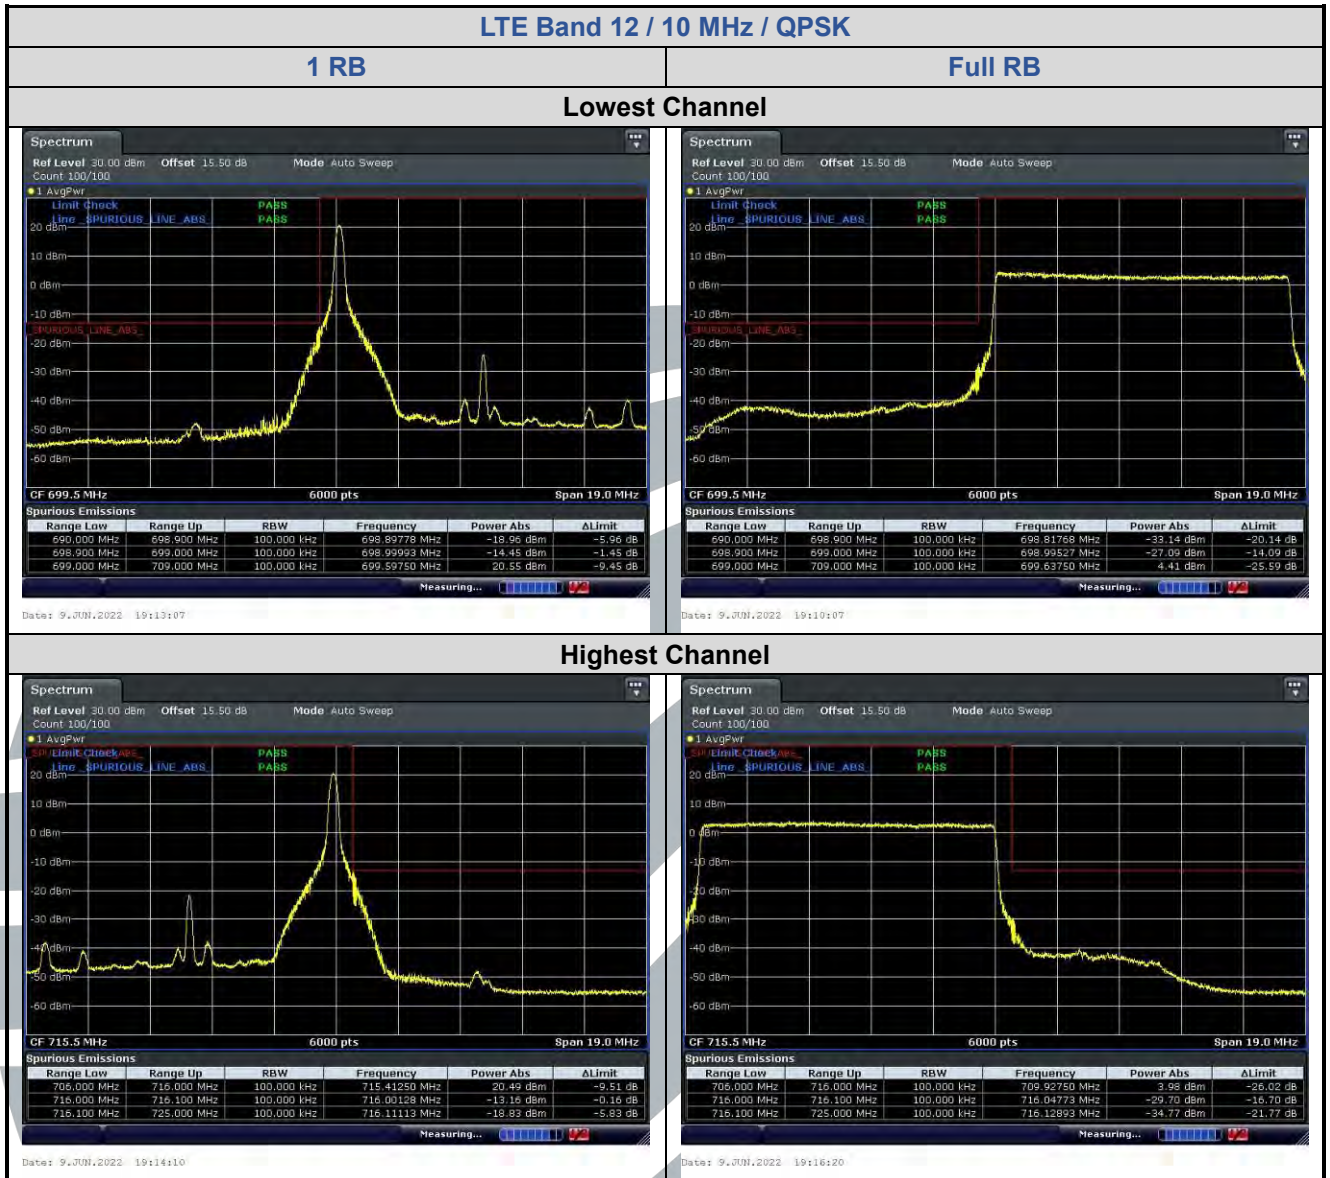

1 RB

Full RB

Lowest Channel

Highest Channel

5.6.3 LTE Band 5

LTE Band 5 / 1.4 MHz / 64QAM

1 RB

Full RB

Lowest Channel

Highest Channel

5.6.4 LTE Band 12

LTE Band 12 / 10 MHz / 16QAM

1 RB

Full RB

Lowest Channel

Date: 9 JUN 2022 19:12:30

Date: 9 JUN 2022 19:11:28

Highest Channel

Date: 9 JUN 2022 19:14:40

Date: 9 JUN 2022 19:15:50