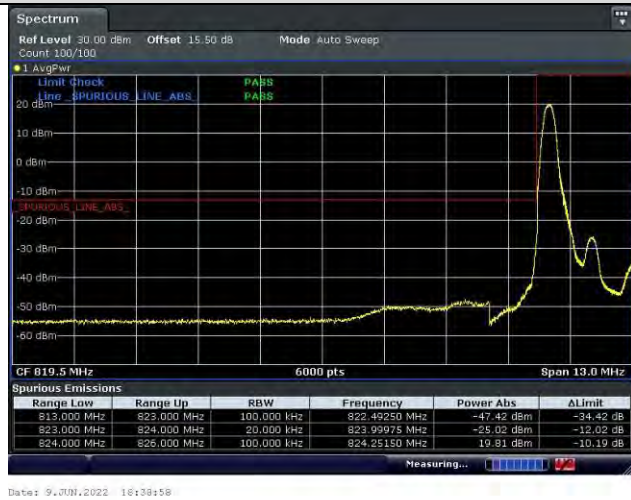

Full RB

Lowest Channel

Date: 9 JUN 2022 13:51:28

Date: 9 JUN 2022 13:52:21

Highest Channel

Date: 9 JUN 2022 13:49:25

Date: 9 JUN 2022 13:48:34

LTE Band 4 / 1.4 MHz / 64QAM

1 RB

Full RB

Lowest Channel

Highest Channel

5.6.3 LTE Band 5

LTE Band 5 / 1.4 MHz / 64QAM

1 RB

Full RB

Lowest Channel

Highest Channel

5.6.4 LTE Band 12

LTE Band 12 / 10 MHz / 16QAM

1 RB

Full RB

Lowest Channel

Date: 9 JUN 2022 19:12:30