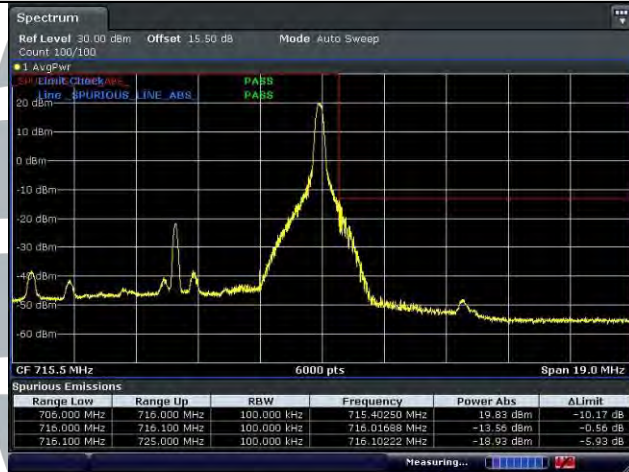

1 RB

Full RB

Lowest Channel

Highest Channel

5.6.3 LTE Band 5

LTE Band 5 / 1.4 MHz / 64QAM

1 RB

Full RB

Lowest Channel

Highest Channel

5.6.4 LTE Band 12

LTE Band 12 / 10 MHz / 16QAM

1 RB

Full RB

Lowest Channel

Date: 9 JUN 2022 19:12:30

Date: 9 JUN 2022 19:11:28

Highest Channel

Date: 9 JUN 2022 19:14:40

Date: 9 JUN 2022 19:15:50