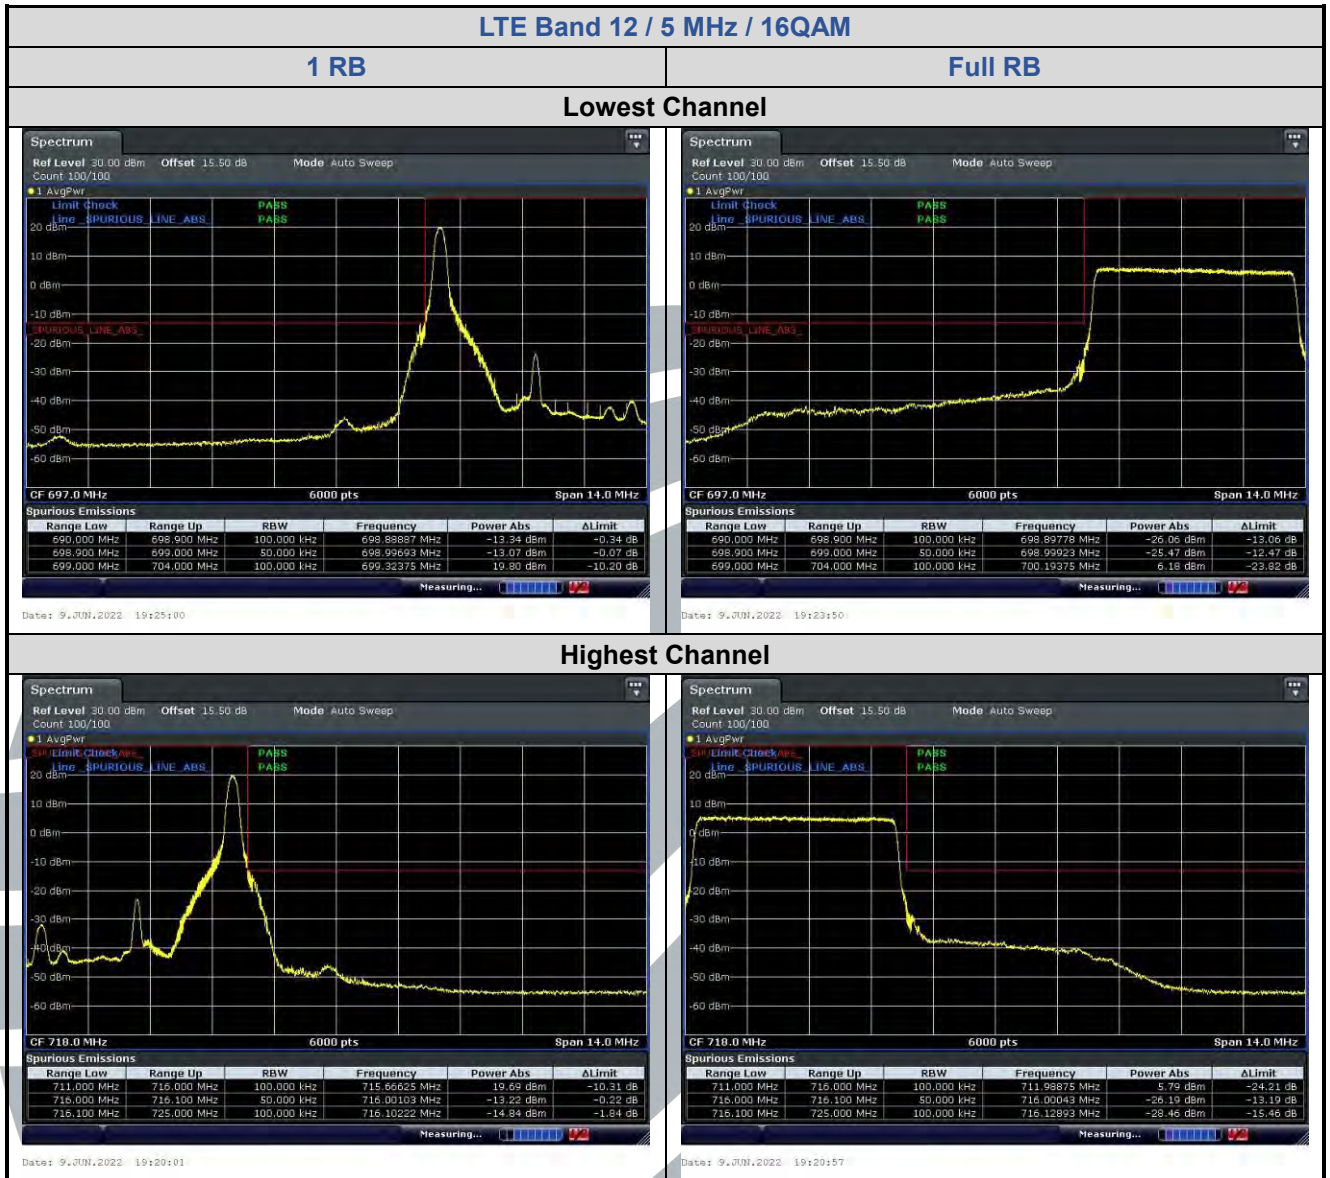

Full RB

Lowest Channel

Date: 9 JUN 2022 13:51:28

Date: 9 JUN 2022 13:52:21

Highest Channel

Date: 9 JUN 2022 13:49:25

Date: 9 JUN 2022 13:48:34

LTE Band 4 / 1.4 MHz / 64QAM

1 RB

Full RB

Lowest Channel

Highest Channel

5.6.3 LTE Band 5

LTE Band 5 / 1.4 MHz / 64QAM

1 RB

Full RB

Lowest Channel

Highest Channel

5.6.4 LTE Band 12

LTE Band 12 / 10 MHz / 16QAM

1 RB

Full RB

Lowest Channel

Date: 9 JUN 2022 19:12:30

Date: 9 JUN 2022 19:11:28

Highest Channel

Date: 9 JUN 2022 19:14:40

Date: 9 JUN 2022 19:15:50