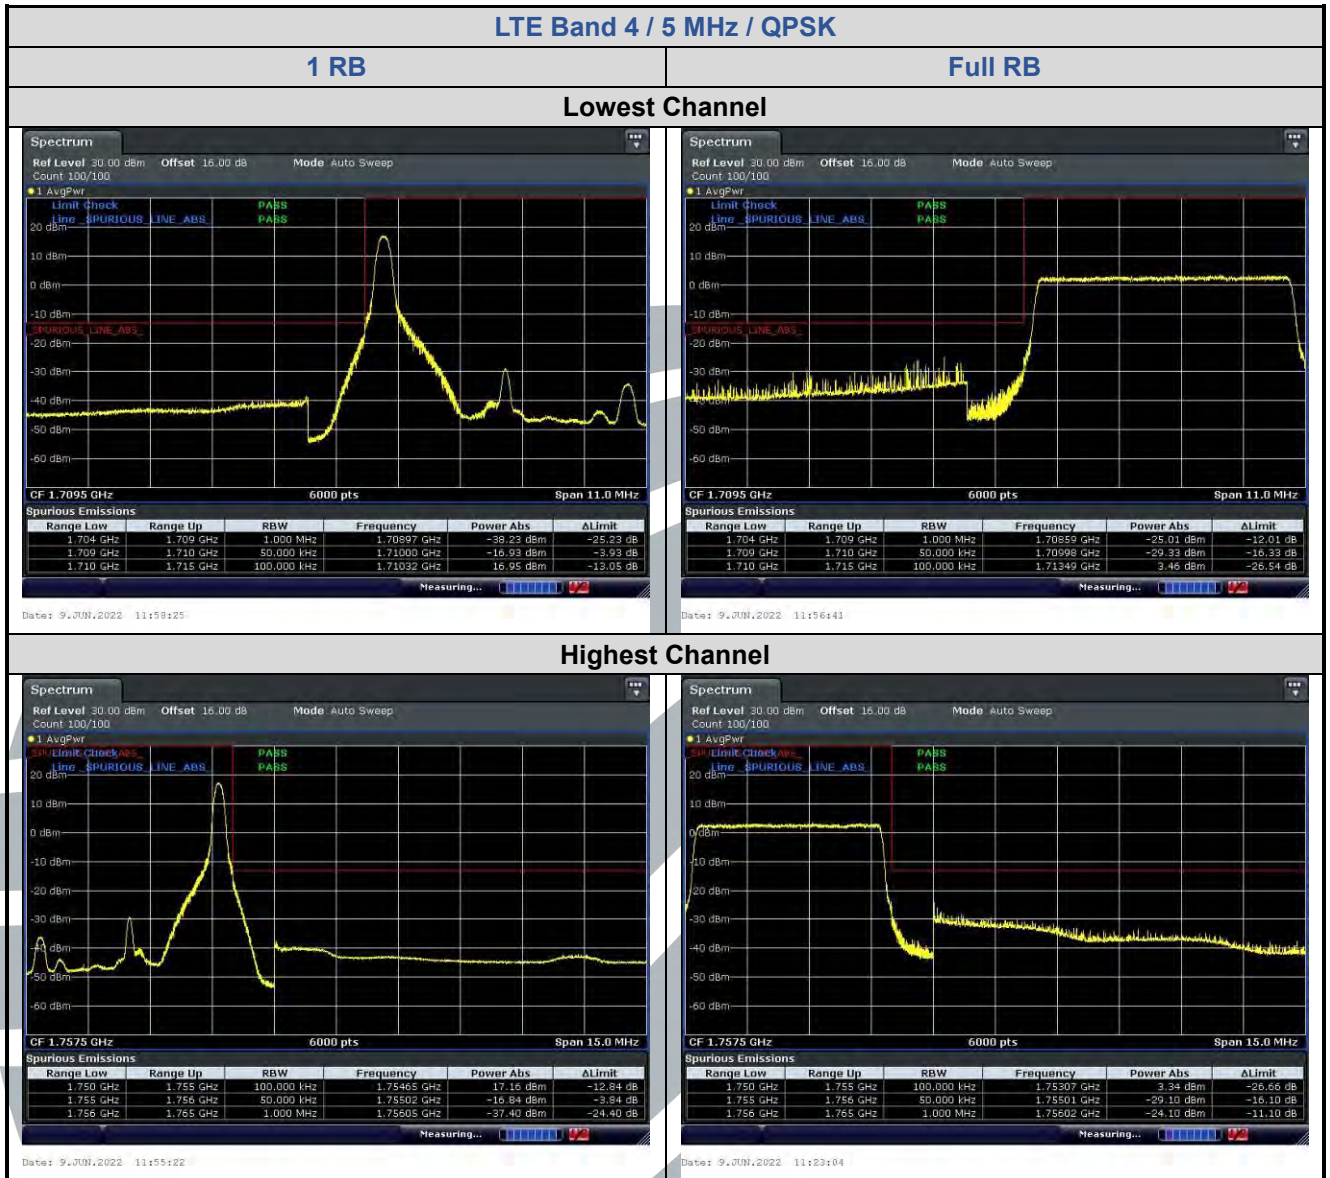

LTE Band 2 / 15 MHz / 64QAM

1 RB

Full RB

Lowest Channel

Highest Channel

5.6.2 LTE Band 4

LTE Band 4 / 1.4 MHz / 16QAM

1 RB

Full RB

Lowest Channel

Date: 9 JUN 2022 13:51:28

Date: 9 JUN 2022 13:52:21

Highest Channel

Date: 9 JUN 2022 13:49:25

Date: 9 JUN 2022 13:48:34

LTE Band 4 / 1.4 MHz / 64QAM

1 RB

Full RB

Lowest Channel

Highest Channel

5.6.3 LTE Band 5

LTE Band 5 / 1.4 MHz / 64QAM

1 RB

Full RB

Lowest Channel

Highest Channel

5.6.4 LTE Band 12

LTE Band 12 / 10 MHz / 16QAM

1 RB

Full RB

Lowest Channel

Date: 9 JUN 2022 19:12:30