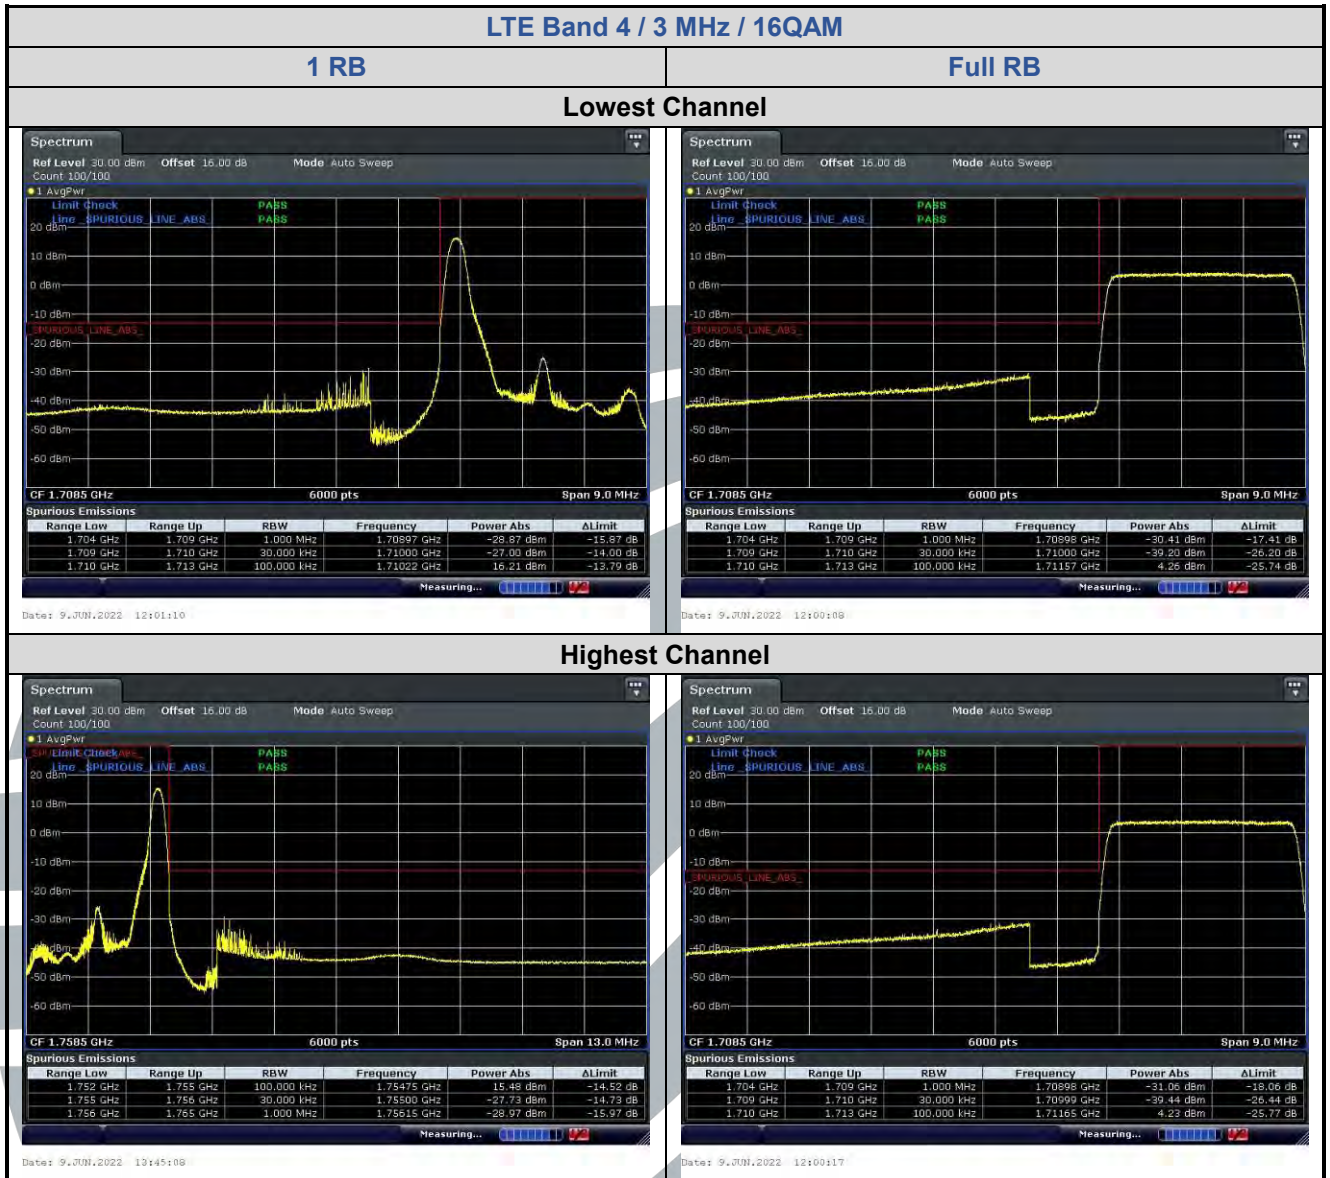

LTE Band 2 / 15 MHz / 64QAM

1 RB

Full RB

Lowest Channel

Highest Channel

5.6.2 LTE Band 4

LTE Band 4 / 1.4 MHz / 16QAM

1 RB

Full RB

Lowest Channel

Date: 9 JUN 2022 13:51:28

Date: 9 JUN 2022 13:52:21

Highest Channel

Date: 9 JUN 2022 13:49:25

Date: 9 JUN 2022 13:48:34

LTE Band 4 / 1.4 MHz / 64QAM

1 RB

Full RB

Lowest Channel

Highest Channel

5.6.3 LTE Band 5

LTE Band 5 / 1.4 MHz / 64QAM

1 RB

Full RB

Lowest Channel

Highest Channel

5.6.4 LTE Band 12

LTE Band 12 / 10 MHz / 16QAM

1 RB

Full RB

Lowest Channel

Date: 9 JUN 2022 19:12:30