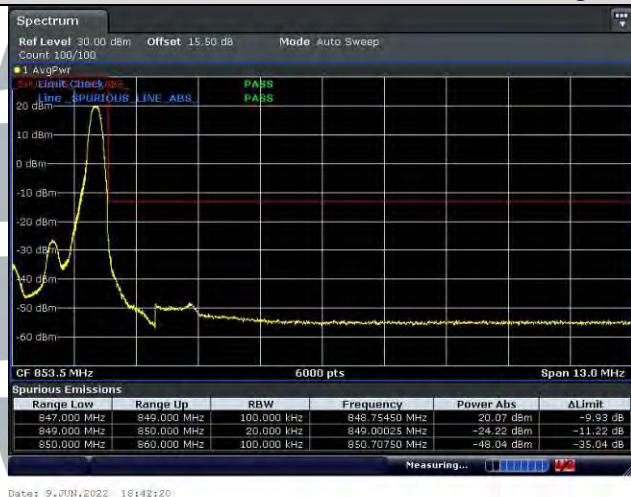

Full RB

Lowest Channel

Date: 9 JUN 2022 13:51:28

Date: 9 JUN 2022 13:52:21

Highest Channel

Date: 9 JUN 2022 13:49:25

Date: 9 JUN 2022 13:48:34

LTE Band 4 / 1.4 MHz / 64QAM

1 RB

Full RB

Lowest Channel

Highest Channel

5.6.3 LTE Band 5

LTE Band 5 / 1.4 MHz / 64QAM

1 RB

Full RB

Lowest Channel

Highest Channel

5.6.4 LTE Band 12

LTE Band 12 / 10 MHz / 16QAM

1 RB

Full RB

Lowest Channel

Date: 9 JUN 2022 19:12:30