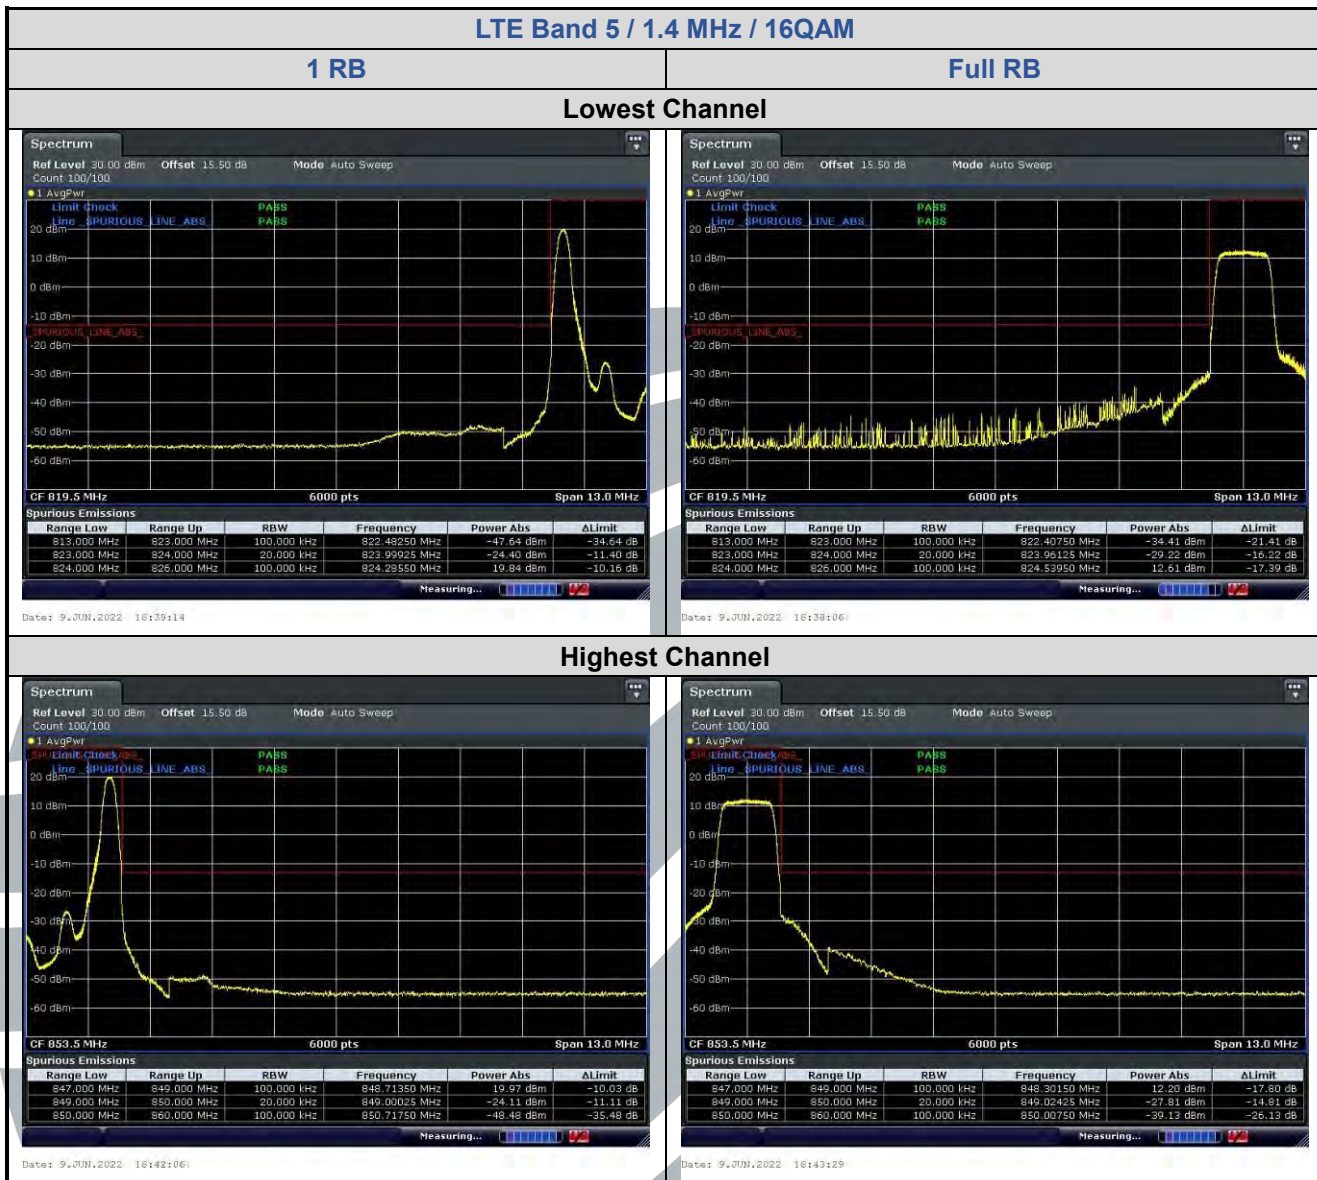

Full RB

Lowest Channel

Date: 9 JUN 2022 13:51:28

Date: 9 JUN 2022 13:52:21

Highest Channel

Date: 9 JUN 2022 13:49:25

Date: 9 JUN 2022 13:48:34

LTE Band 4 / 1.4 MHz / 64QAM

1 RB

Full RB

Lowest Channel

Highest Channel

5.6.3 LTE Band 5

LTE Band 5 / 1.4 MHz / 64QAM

1 RB

Full RB

Lowest Channel

Highest Channel

5.6.4 LTE Band 12

LTE Band 12 / 10 MHz / 16QAM

1 RB

Full RB

Lowest Channel

Date: 9 JUN 2022 19:12:30

Date: 9 JUN 2022 19:11:28

Highest Channel

Date: 9 JUN 2022 19:14:40

Date: 9 JUN 2022 19:15:50