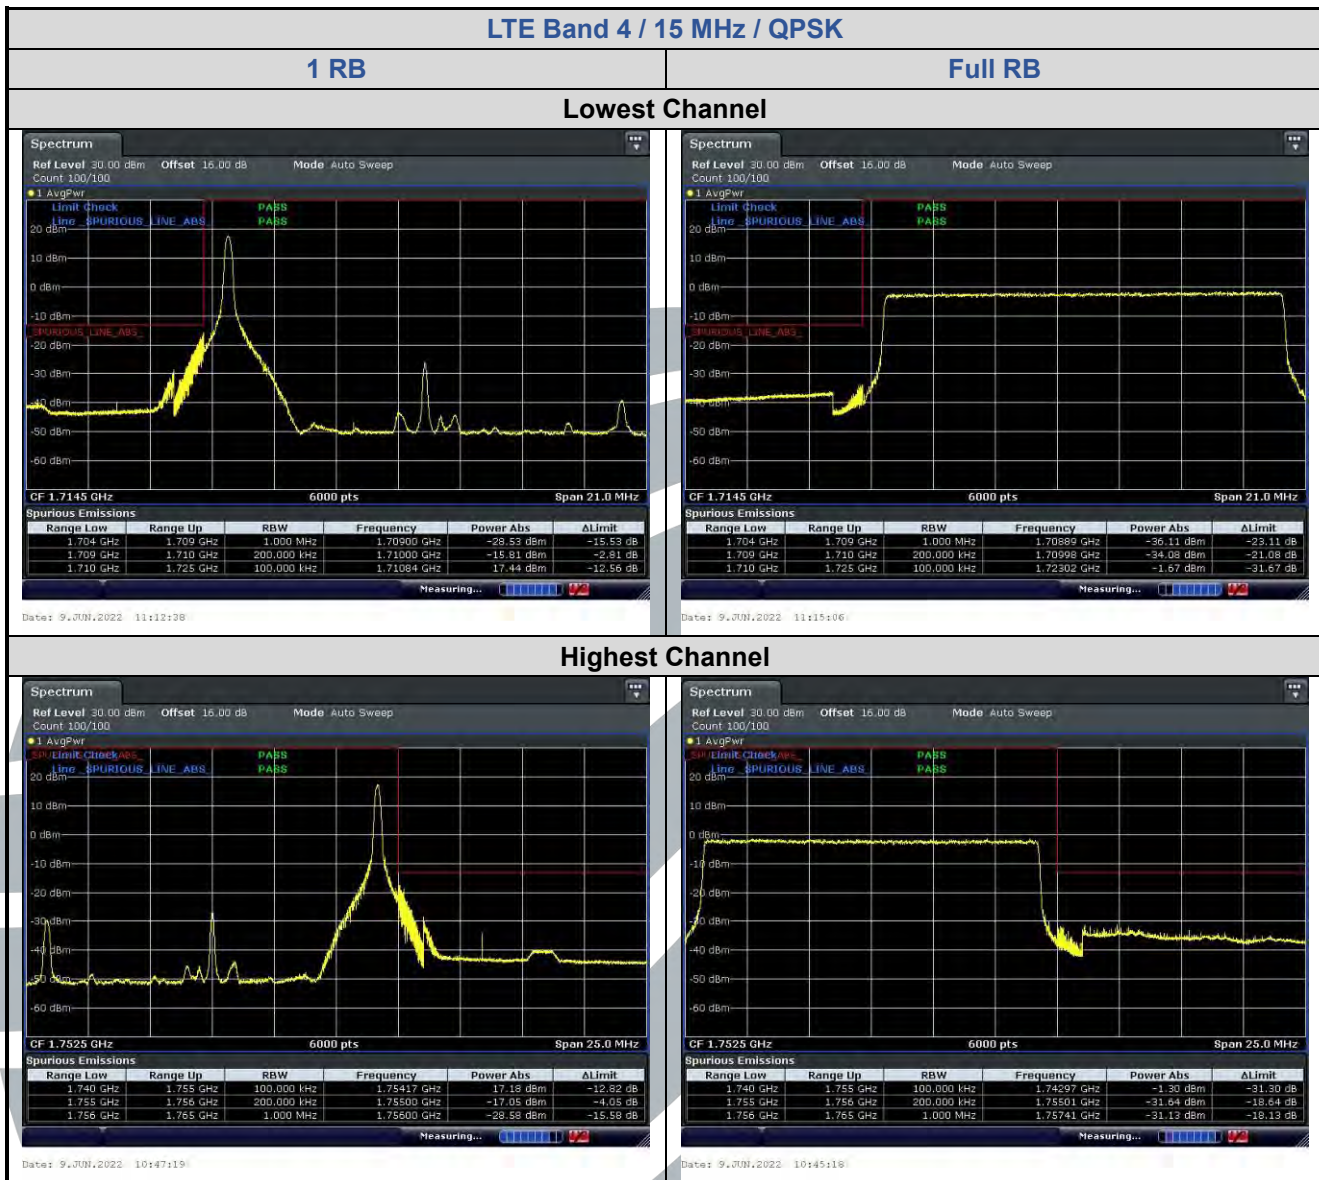

LTE Band 2 / 15 MHz / 64QAM

1 RB

Full RB

Lowest Channel

Highest Channel

5.6.2 LTE Band 4

LTE Band 4 / 1.4 MHz / 16QAM

1 RB

Full RB

Lowest Channel

Date: 9 JUN 2022 13:51:28

Date: 9 JUN 2022 13:52:21

Highest Channel

Date: 9 JUN 2022 13:49:25

Date: 9 JUN 2022 13:48:34

LTE Band 4 / 1.4 MHz / 64QAM

1 RB

Full RB

Lowest Channel

Highest Channel

5.6.3 LTE Band 5

LTE Band 5 / 1.4 MHz / 64QAM

1 RB

Full RB

Lowest Channel

Highest Channel

5.6.4 LTE Band 12

LTE Band 12 / 10 MHz / 16QAM

1 RB

Full RB

Lowest Channel

Date: 9 JUN 2022 19:12:30