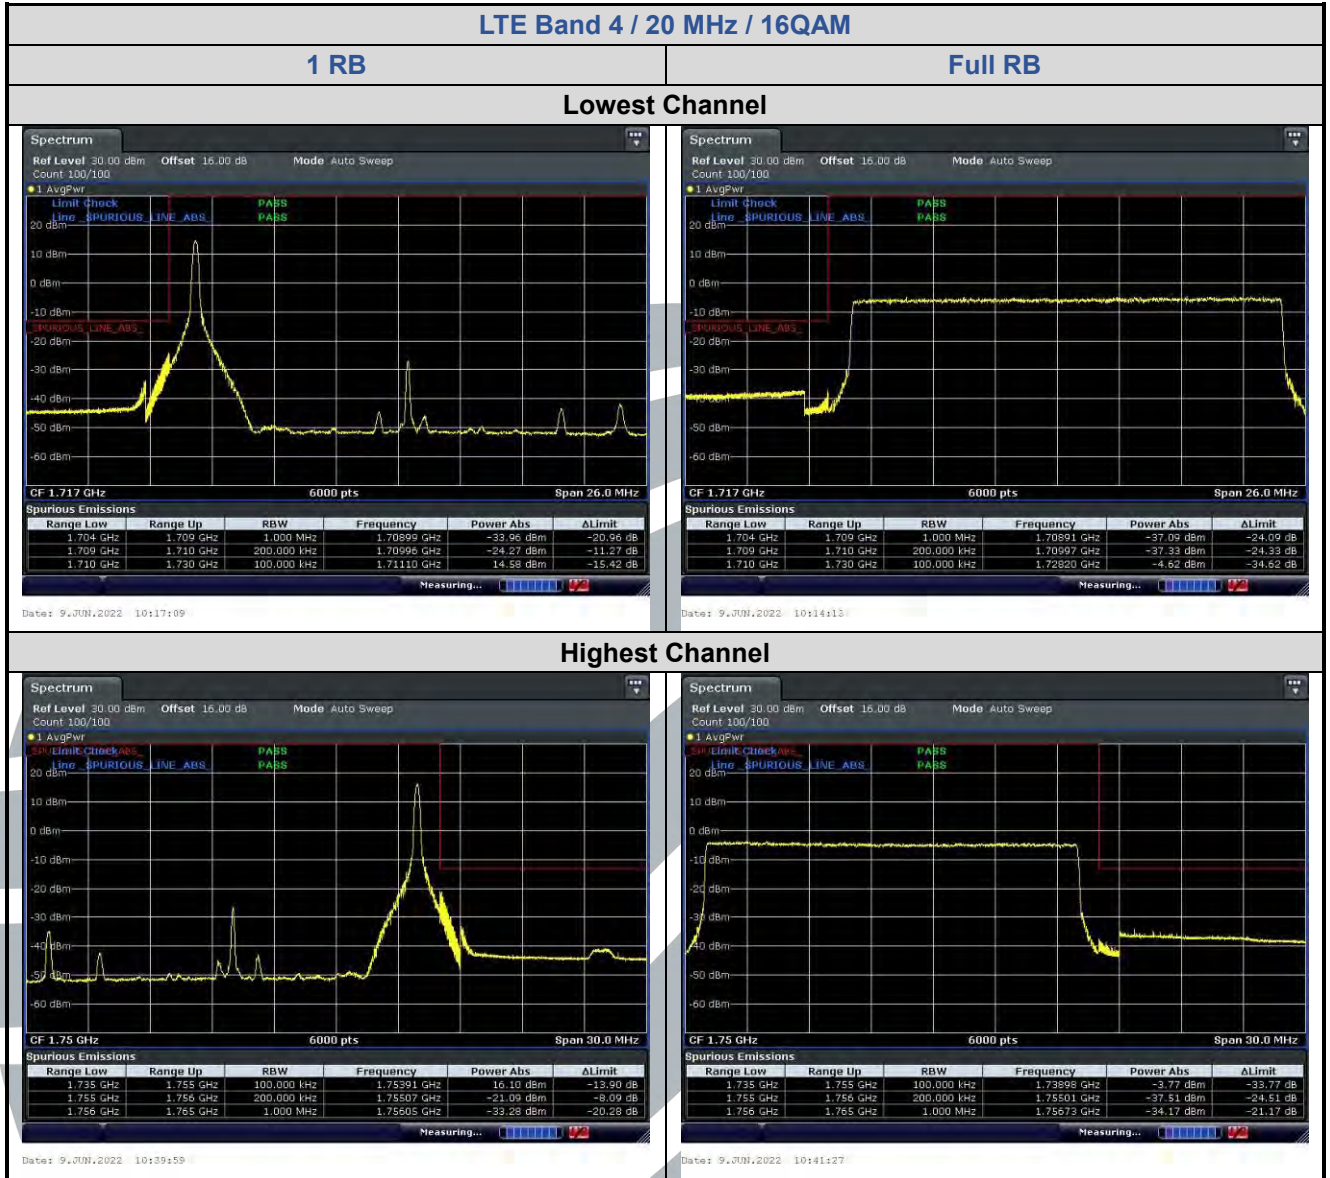

LTE Band 2 / 15 MHz / 64QAM

1 RB

Full RB

Lowest Channel

Highest Channel

5.6.2 LTE Band 4

LTE Band 4 / 1.4 MHz / 16QAM

1 RB

Full RB

Lowest Channel

Date: 9 JUN 2022 13:51:28

Date: 9 JUN 2022 13:52:21

Highest Channel

Date: 9 JUN 2022 13:49:25

Date: 9 JUN 2022 13:48:34

LTE Band 4 / 1.4 MHz / 64QAM

1 RB

Full RB

Lowest Channel

Highest Channel

5.6.3 LTE Band 5

LTE Band 5 / 1.4 MHz / 64QAM

1 RB

Full RB

Lowest Channel

Highest Channel

5.6.4 LTE Band 12

LTE Band 12 / 10 MHz / 16QAM

1 RB

Full RB

Lowest Channel

Date: 9 JUN 2022 19:12:30