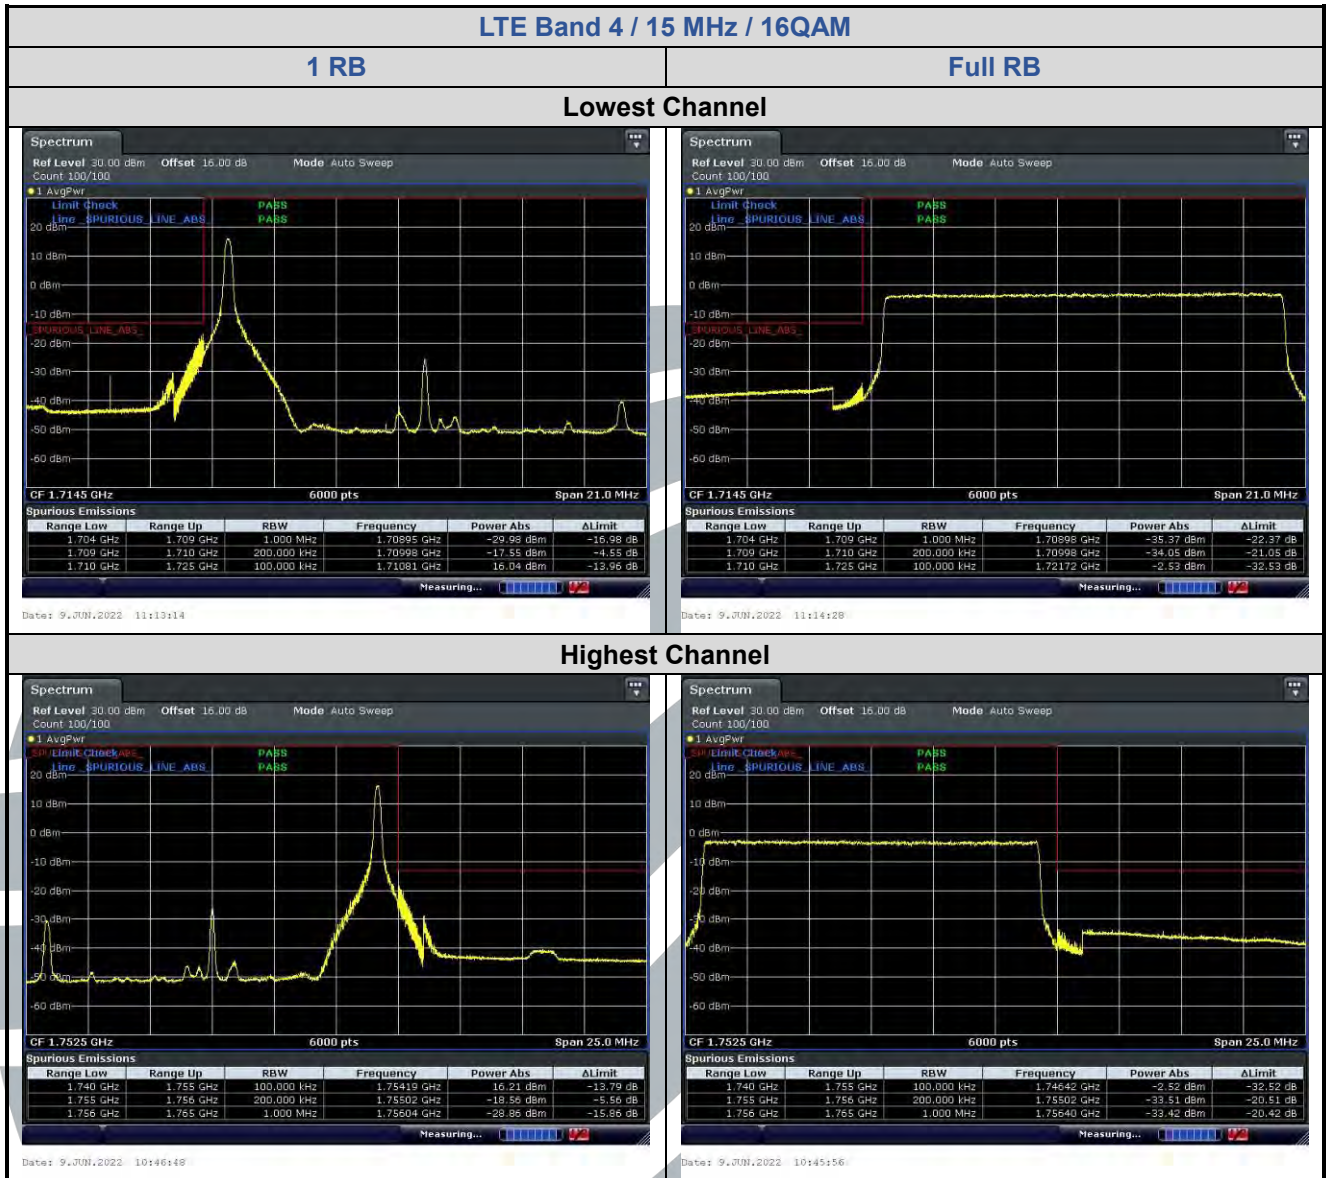

LTE Band 2 / 15 MHz / 64QAM

1 RB

Full RB

Lowest Channel

Highest Channel

5.6.2 LTE Band 4

LTE Band 4 / 1.4 MHz / 16QAM

1 RB

Full RB

Lowest Channel

Date: 9 JUN 2022 13:51:28

Date: 9 JUN 2022 13:52:21

Highest Channel

Date: 9 JUN 2022 13:49:25

Date: 9 JUN 2022 13:48:34

LTE Band 4 / 1.4 MHz / 64QAM

1 RB

Full RB

Lowest Channel

Highest Channel

5.6.3 LTE Band 5

LTE Band 5 / 1.4 MHz / 64QAM

1 RB

Full RB

Lowest Channel

Highest Channel

5.6.4 LTE Band 12

LTE Band 12 / 10 MHz / 16QAM

1 RB

Full RB

Lowest Channel

Date: 9 JUN 2022 19:12:30