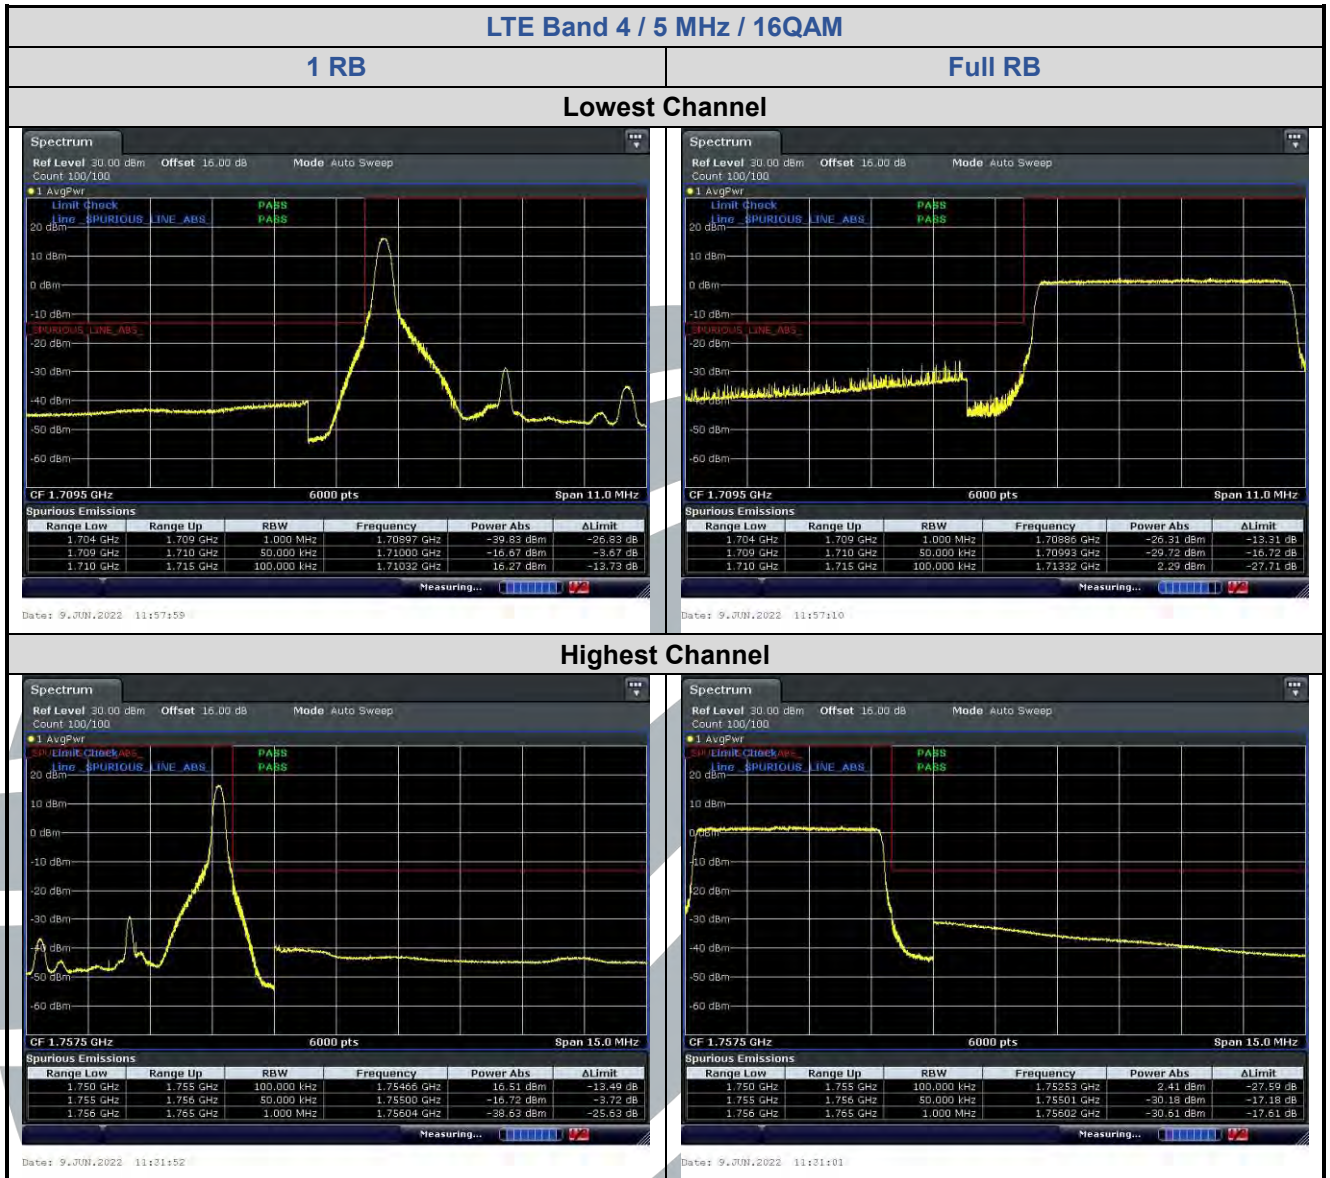

LTE Band 2 / 15 MHz / 64QAM

1 RB

Full RB

Lowest Channel

Highest Channel

5.6.2 LTE Band 4

LTE Band 4 / 1.4 MHz / 16QAM

1 RB

Full RB

Lowest Channel

Date: 9 JUN 2022 13:51:28

Date: 9 JUN 2022 13:52:21

Highest Channel

Date: 9 JUN 2022 13:49:25

Date: 9 JUN 2022 13:48:34

LTE Band 4 / 1.4 MHz / 64QAM

1 RB

Full RB

Lowest Channel

Highest Channel

5.6.3 LTE Band 5

LTE Band 5 / 1.4 MHz / 64QAM

1 RB

Full RB

Lowest Channel

Highest Channel

5.6.4 LTE Band 12

LTE Band 12 / 10 MHz / 16QAM

1 RB

Full RB

Lowest Channel

Date: 9 JUN 2022 19:12:30