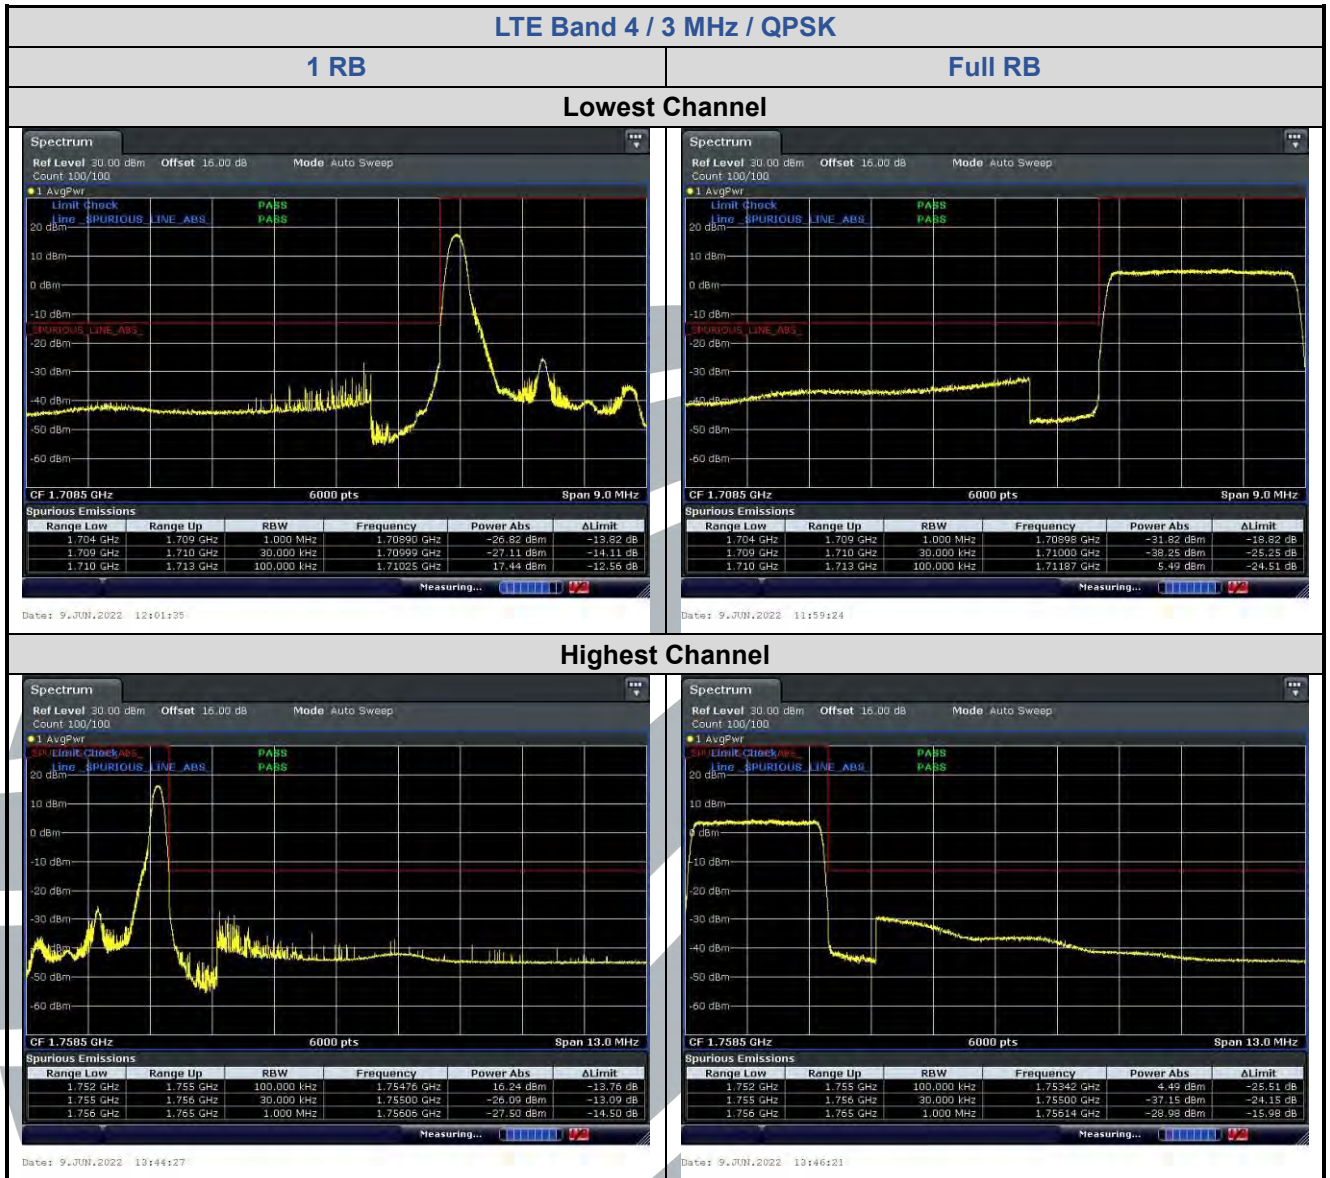

LTE Band 2 / 15 MHz / 64QAM

1 RB

Full RB

Lowest Channel

Highest Channel

5.6.2 LTE Band 4

LTE Band 4 / 1.4 MHz / 16QAM

1 RB

Full RB

Lowest Channel

Date: 9 JUN 2022 13:51:28

Date: 9 JUN 2022 13:52:21

Highest Channel

Date: 9 JUN 2022 13:49:25

Date: 9 JUN 2022 13:48:34

LTE Band 4 / 1.4 MHz / 64QAM

1 RB

Full RB

Lowest Channel

Highest Channel

5.6.3 LTE Band 5

LTE Band 5 / 1.4 MHz / 64QAM

1 RB

Full RB

Lowest Channel

Highest Channel

5.6.4 LTE Band 12

LTE Band 12 / 10 MHz / 16QAM

1 RB

Full RB

Lowest Channel

Date: 9 JUN 2022 19:12:30