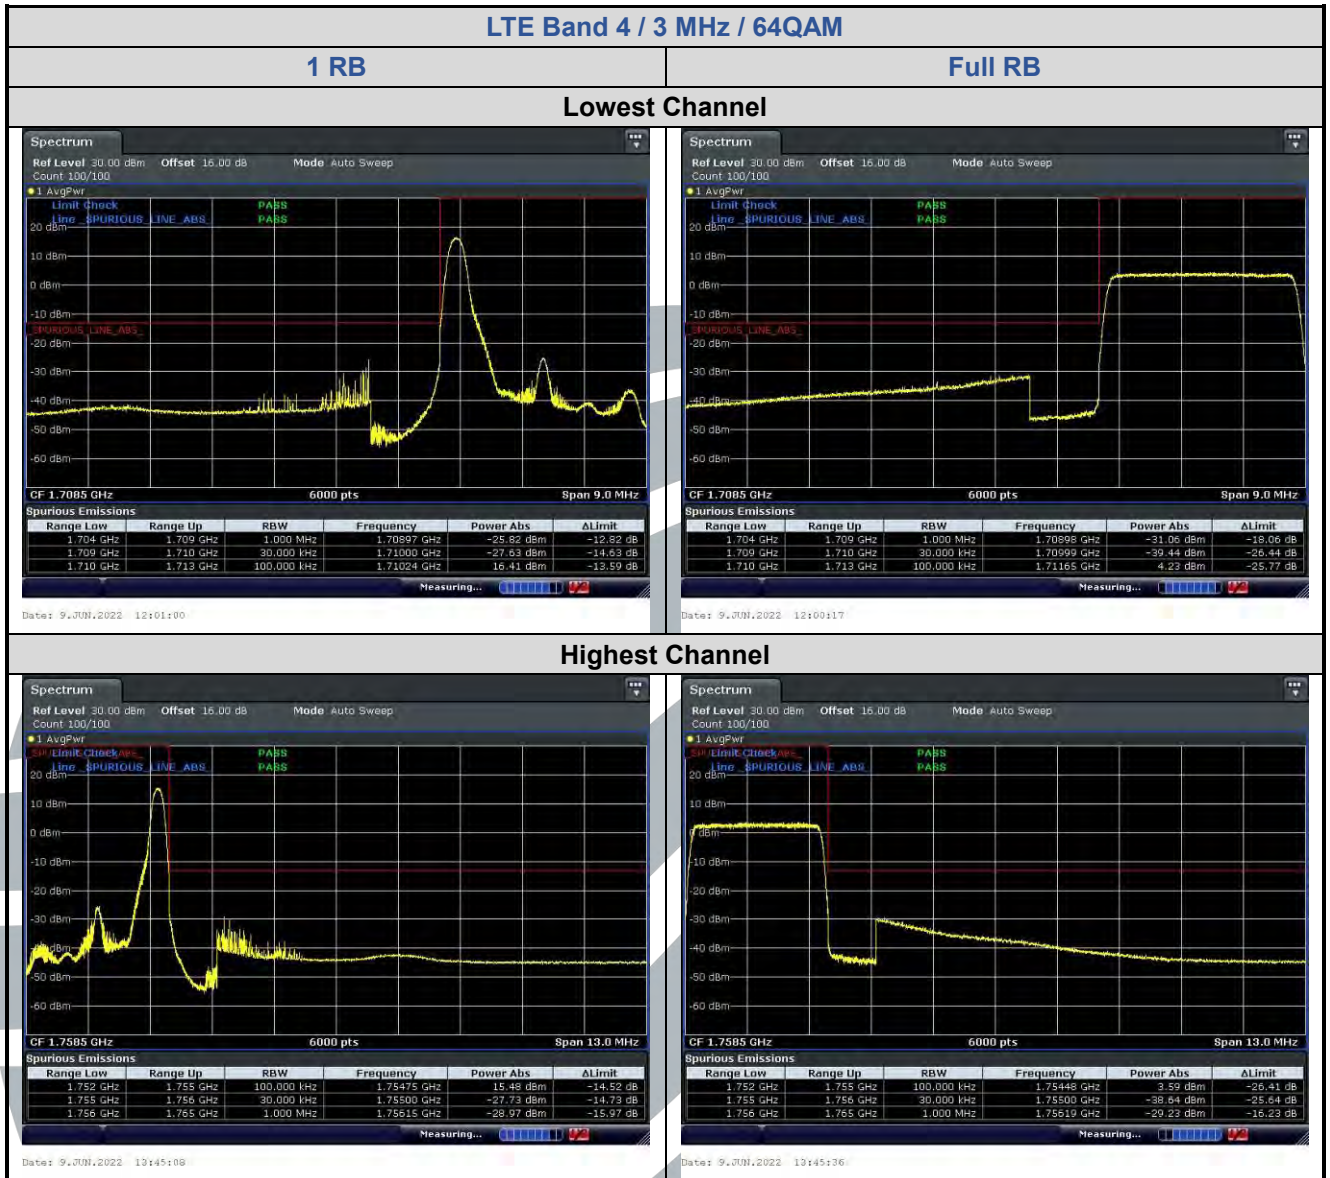

Full RB

Lowest Channel

Date: 9 JUN 2022 13:51:28

Date: 9 JUN 2022 13:52:21

Highest Channel

Date: 9 JUN 2022 13:49:25

Date: 9 JUN 2022 13:48:34

LTE Band 4 / 1.4 MHz / 64QAM

1 RB

Full RB

Lowest Channel

Highest Channel

5.6.3 LTE Band 5

LTE Band 5 / 1.4 MHz / 64QAM

1 RB

Full RB

Lowest Channel

Highest Channel

5.6.4 LTE Band 12

LTE Band 12 / 10 MHz / 16QAM

1 RB

Full RB

Lowest Channel

Date: 9 JUN 2022 19:12:30

Date: 9 JUN 2022 19:11:28

Highest Channel

Date: 9 JUN 2022 19:14:40

Date: 9 JUN 2022 19:15:50