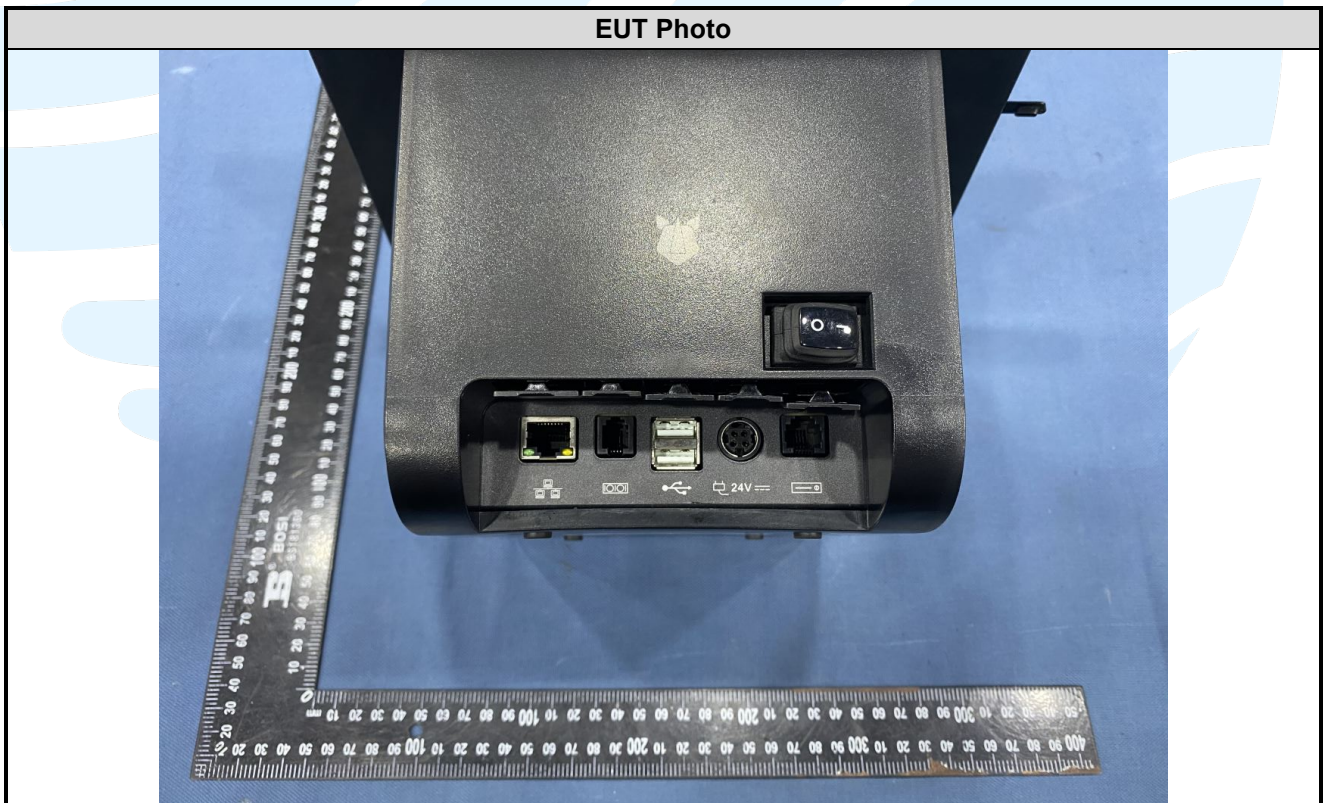

**APPENDIX 2 PHOTOS OF EUT CONSTRUCTIONAL DETAILS
EUT EXTERNAL PHOTOS**

EUT Photo

EUT Photo

EUT Photo

EUT Photo

Shenzhen UnionTrust Quality and Technology Co., Ltd.

Address: Unit D/E of 9/F and 16/F, Block A, Building 6, Baoneng science and Technology Park, Longhua district, Shenzhen, China
Tel: +86-755-28230888 Fax: +86-755-28230886 E-mail: info@uttlab.com