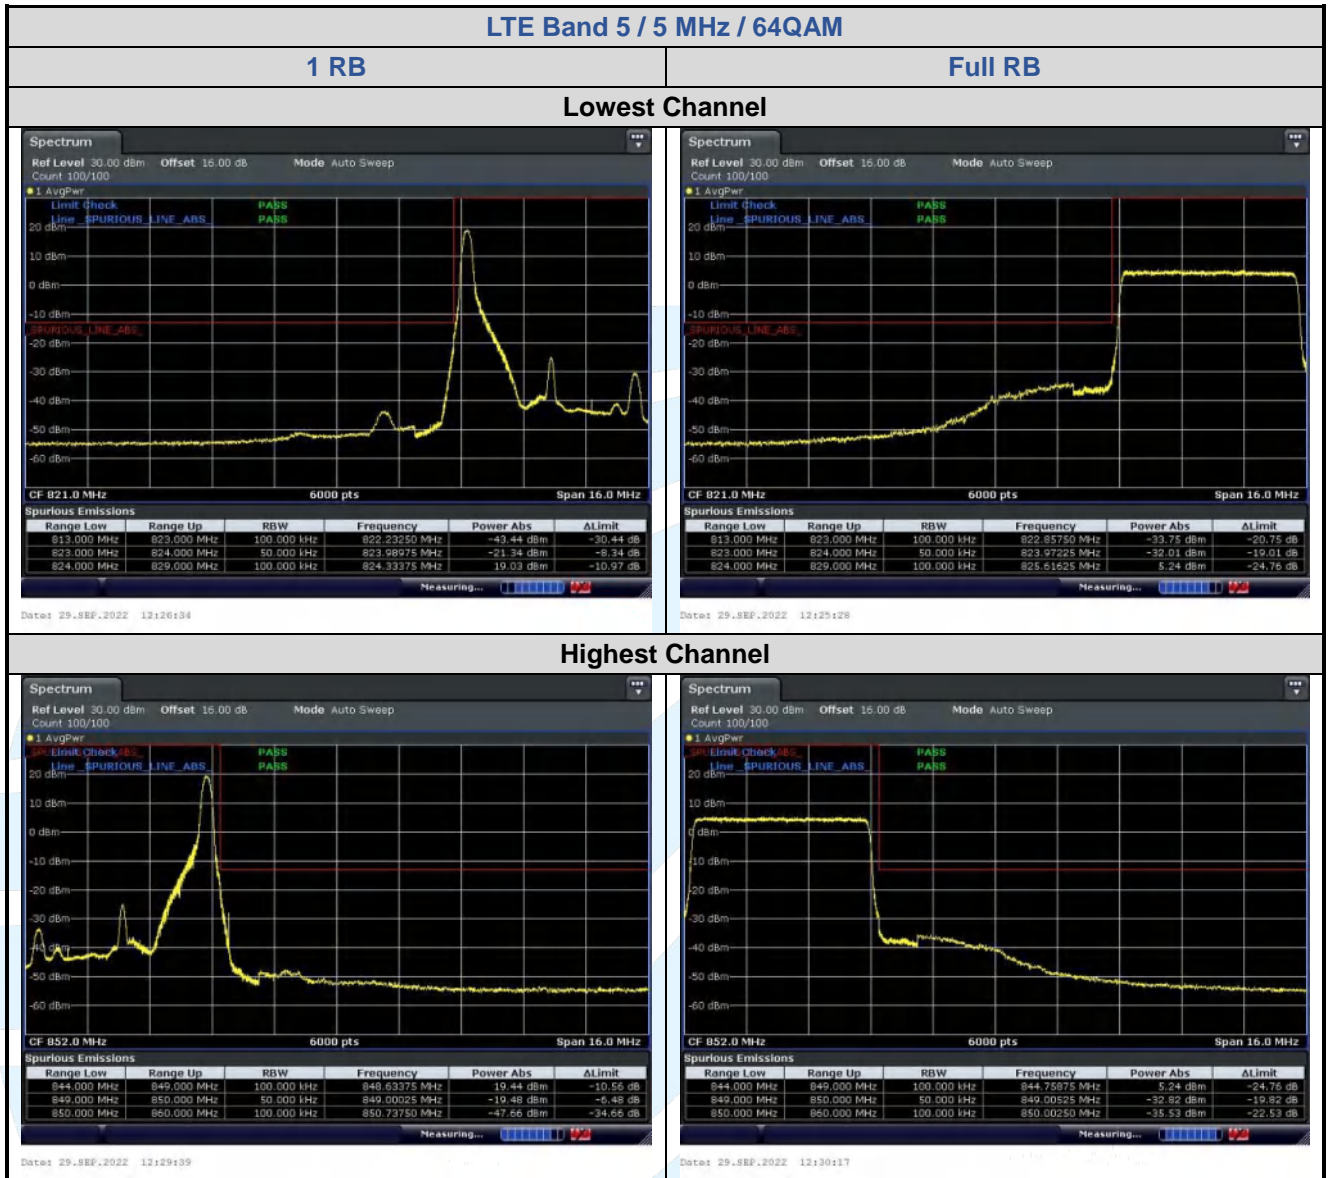

Date: 29-SEP-2022 17:23:26

Date: 29-SEP-2022 17:21:48

5.6.3 LTE Band 5

LTE Band 5 / 1.4 MHz / 16QAM

1 RB

Full RB

Lowest Channel

Highest Channel

5.6.4 LTE Band 12

LTE Band 12 / 10 MHz / 16QAM

1 RB

Full RB

Lowest Channel

Date: 29-SEP-2022 12:48:43

Date: 29-SEP-2022 12:51:14

Highest Channel

Date: 29-SEP-2022 12:47:30

Date: 29-SEP-2022 12:48:00

LTE Band 12 / 1.4 MHz / 64QAM

1 RB

Full RB

Lowest Channel

Date: 29-SEP-2022 12:15:106

Date: 29-SEP-2022 12:15:137

Highest Channel

Date: 29-SEP-2022 12:15:159

Date: 29-SEP-2022 12:15:141

LTE Band 12 / 10 MHz / 64QAM

1 RB

Full RB

Lowest Channel

Date: 29-SEP-2022 12:50:09