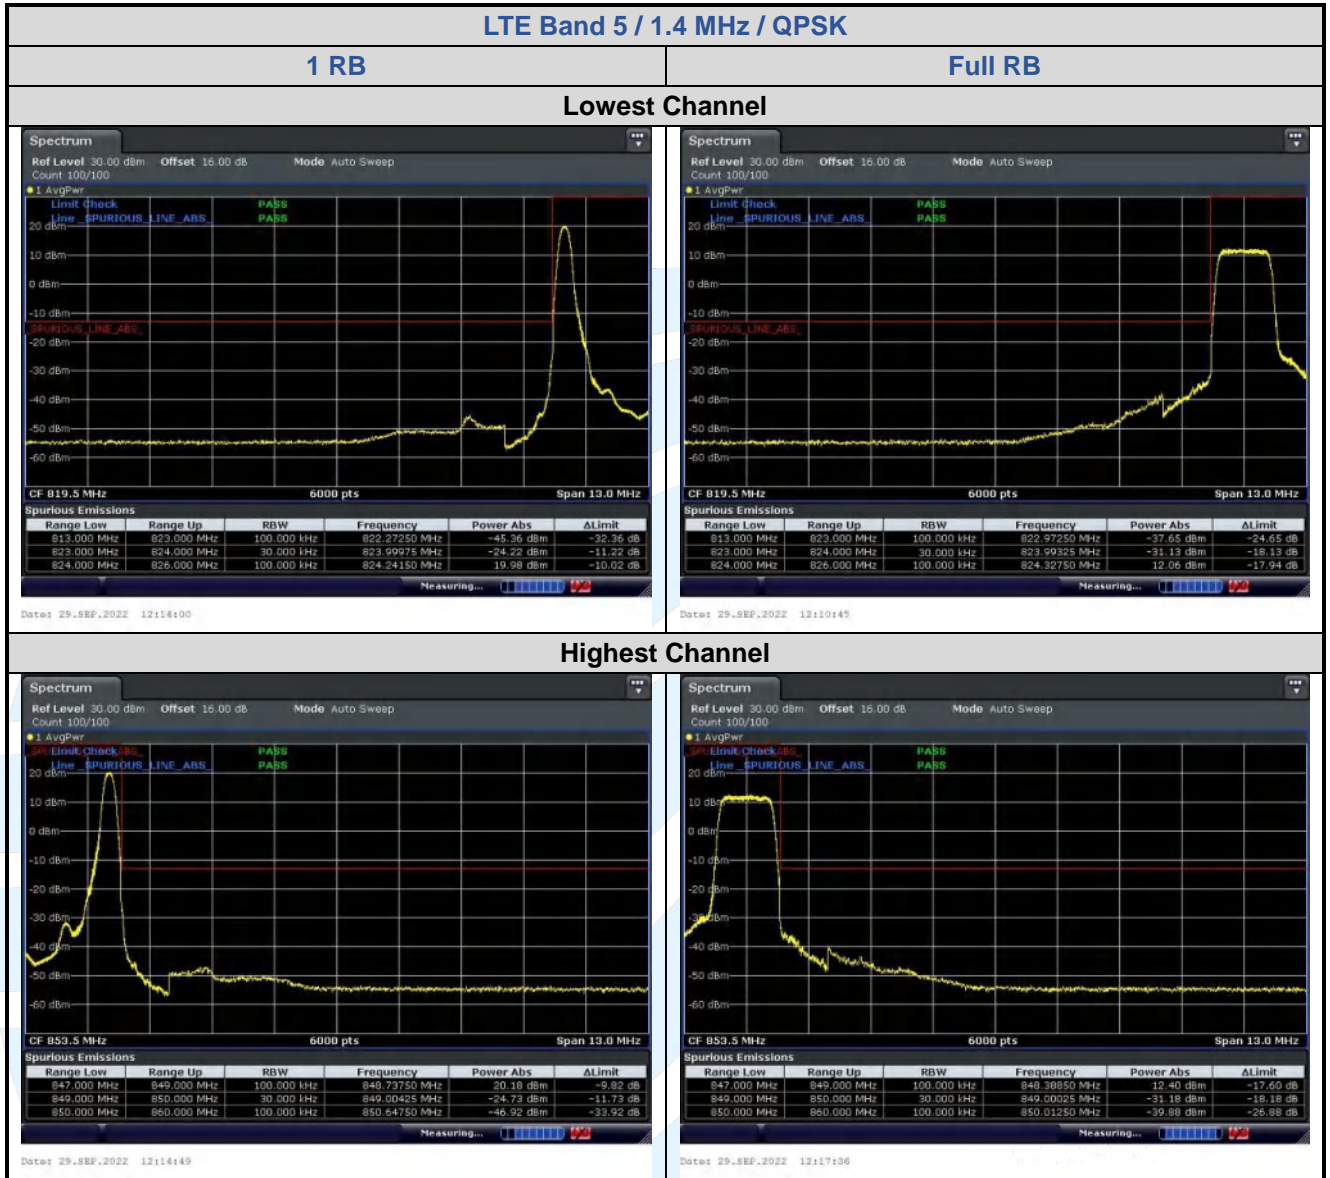

Date: 29-SEP-2022 14:13:17

LTE Band 4 / 20 MHz / 64QAM

1 RB

Full RB

Lowest Channel

Date: 29-SEP-2022 17:24:08

Date: 29-SEP-2022 17:25:17

Highest Channel

Date: 29-SEP-2022 17:23:26

Date: 29-SEP-2022 17:21:48

5.6.3 LTE Band 5

LTE Band 5 / 1.4 MHz / 16QAM

1 RB

Full RB

Lowest Channel

Highest Channel

5.6.4 LTE Band 12

LTE Band 12 / 10 MHz / 16QAM

1 RB

Full RB

Lowest Channel

Date: 29-SEP-2022 12:48:43

Date: 29-SEP-2022 12:51:14

Highest Channel

Highest Channel

Date: 29-SEP-2022 12:15:159

Date: 29-SEP-2022 12:15:141

LTE Band 12 / 10 MHz / 64QAM

1 RB

Full RB

Lowest Channel

Date: 29-SEP-2022 12:50:09