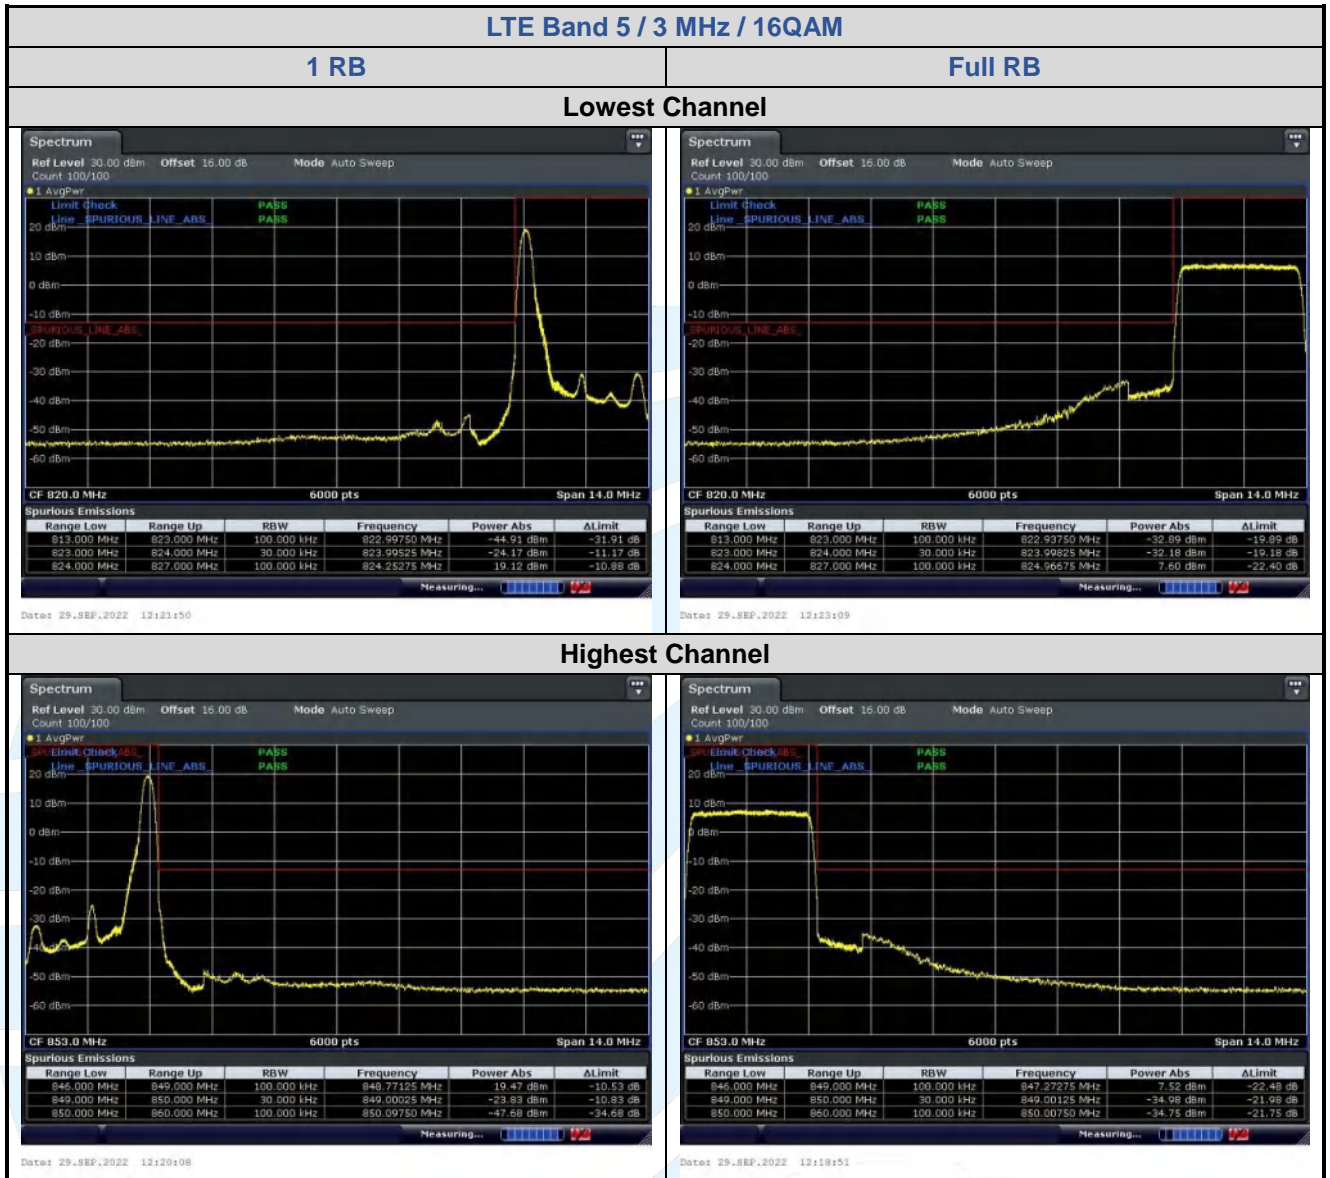

Date: 29-SEP-2022 17:23:26

Date: 29-SEP-2022 17:21:48

5.6.3 LTE Band 5

LTE Band 5 / 1.4 MHz / 16QAM

1 RB

Full RB

Lowest Channel

Highest Channel

5.6.4 LTE Band 12

LTE Band 12 / 10 MHz / 16QAM

1 RB

Full RB

Lowest Channel

Date: 29-SEP-2022 12:48:43

Date: 29-SEP-2022 12:51:14

Highest Channel

Date: 29-SEP-2022 12:47:30

Date: 29-SEP-2022 12:48:00

LTE Band 12 / 1.4 MHz / 64QAM

1 RB

Full RB

Lowest Channel

Date: 29-SEP-2022 12:15:106

Date: 29-SEP-2022 12:15:137

Highest Channel

Date: 29-SEP-2022 12:15:159

Date: 29-SEP-2022 12:15:141

LTE Band 12 / 10 MHz / 64QAM

1 RB

Full RB

Lowest Channel

Date: 29-SEP-2022 12:50:09