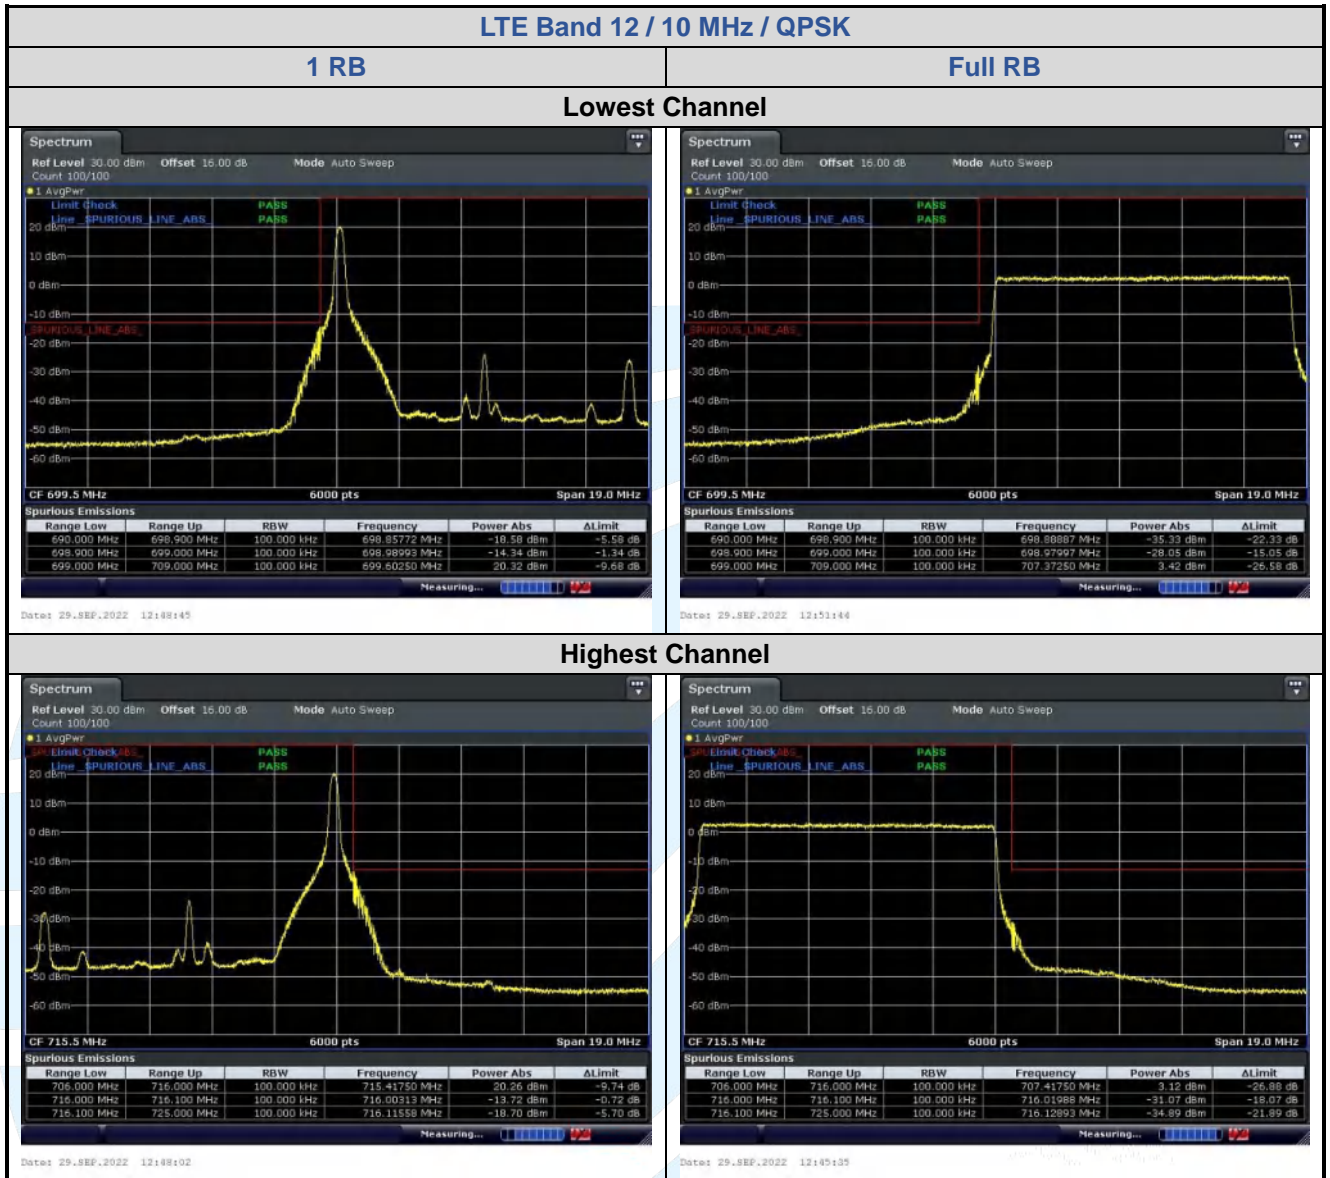

Date: 29-SEP-2022 17:23:26

Date: 29-SEP-2022 17:21:48

5.6.3 LTE Band 5

LTE Band 5 / 1.4 MHz / 16QAM

1 RB

Full RB

Lowest Channel

Highest Channel

5.6.4 LTE Band 12

LTE Band 12 / 10 MHz / 16QAM

1 RB

Full RB

Lowest Channel

Date: 29-SEP-2022 12:48:43

Date: 29-SEP-2022 12:51:14

Highest Channel

Date: 29-SEP-2022 12:47:30

Date: 29-SEP-2022 12:48:00

LTE Band 12 / 1.4 MHz / 64QAM

1 RB

Full RB

Lowest Channel

Date: 29-SEP-2022 12:15:106

Date: 29-SEP-2022 12:15:137

Highest Channel

Date: 29-SEP-2022 12:15:159

Date: 29-SEP-2022 12:15:141

LTE Band 12 / 10 MHz / 64QAM

1 RB

Full RB

Lowest Channel

Date: 29-SEP-2022 12:50:09