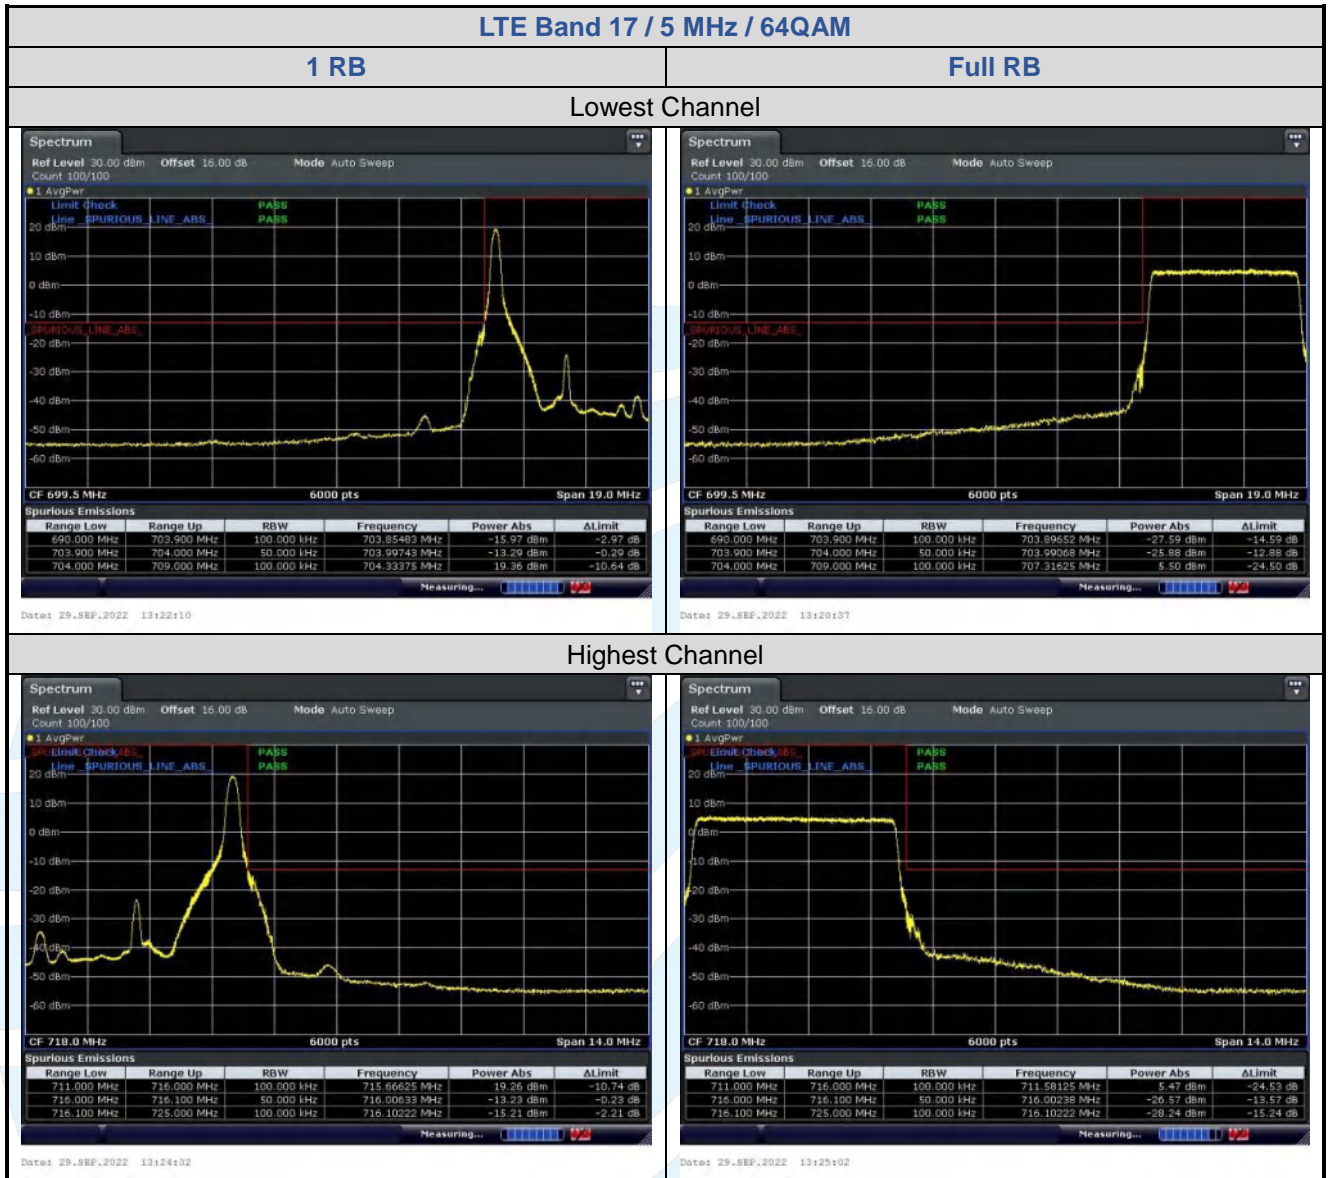

Date: 29-SEP-2022 12:47:30

Date: 29-SEP-2022 12:48:00

LTE Band 12 / 1.4 MHz / 64QAM

1 RB

Full RB

Lowest Channel

Date: 29-SEP-2022 12:15:106

Date: 29-SEP-2022 12:15:137

Highest Channel

Date: 29-SEP-2022 12:15:159

Date: 29-SEP-2022 12:15:141

LTE Band 12 / 10 MHz / 64QAM

1 RB

Full RB

Lowest Channel

Date: 29-SEP-2022 12:50:09

Date: 29-SEP-2022 12:50:45

Highest Channel

Date: 29-SEP-2022 12:47:01

Date: 29-SEP-2022 12:46:26

5.6.5 LTE Band 17

5.6.6 LTE Band 30