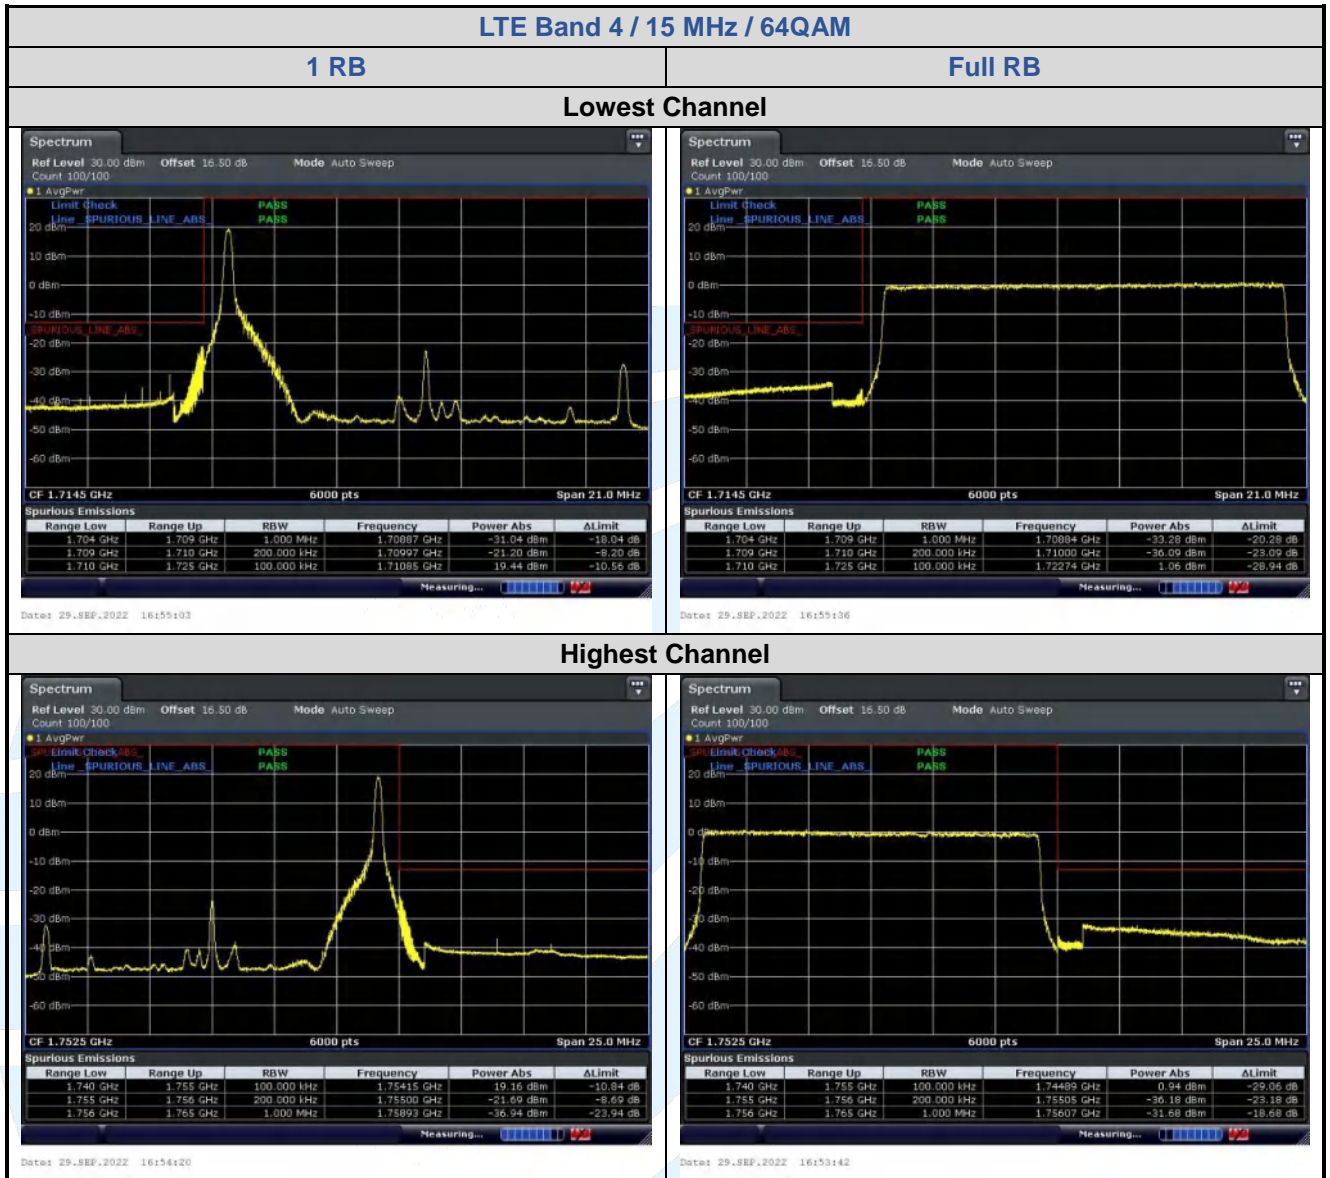

LTE Band 4 / 1.4 MHz / 64QAM

1 RB

Full RB

Lowest Channel

Date: 29-SEP-2022 14:13:11

Date: 29-SEP-2022 14:13:00

Highest Channel

Date: 29-SEP-2022 14:13:10

Date: 29-SEP-2022 14:13:17

LTE Band 4 / 20 MHz / 64QAM

1 RB

Full RB

Lowest Channel

Date: 29-SEP-2022 17:24:08

Date: 29-SEP-2022 17:25:17

Highest Channel

Date: 29-SEP-2022 17:23:26

Date: 29-SEP-2022 17:21:48

5.6.3 LTE Band 5

LTE Band 5 / 1.4 MHz / 16QAM

1 RB

Full RB

Lowest Channel

Highest Channel

Highest Channel

Date: 29-SEP-2022 12:15:159

Date: 29-SEP-2022 12:15:141

LTE Band 12 / 10 MHz / 64QAM

1 RB

Full RB

Lowest Channel

Date: 29-SEP-2022 12:50:09