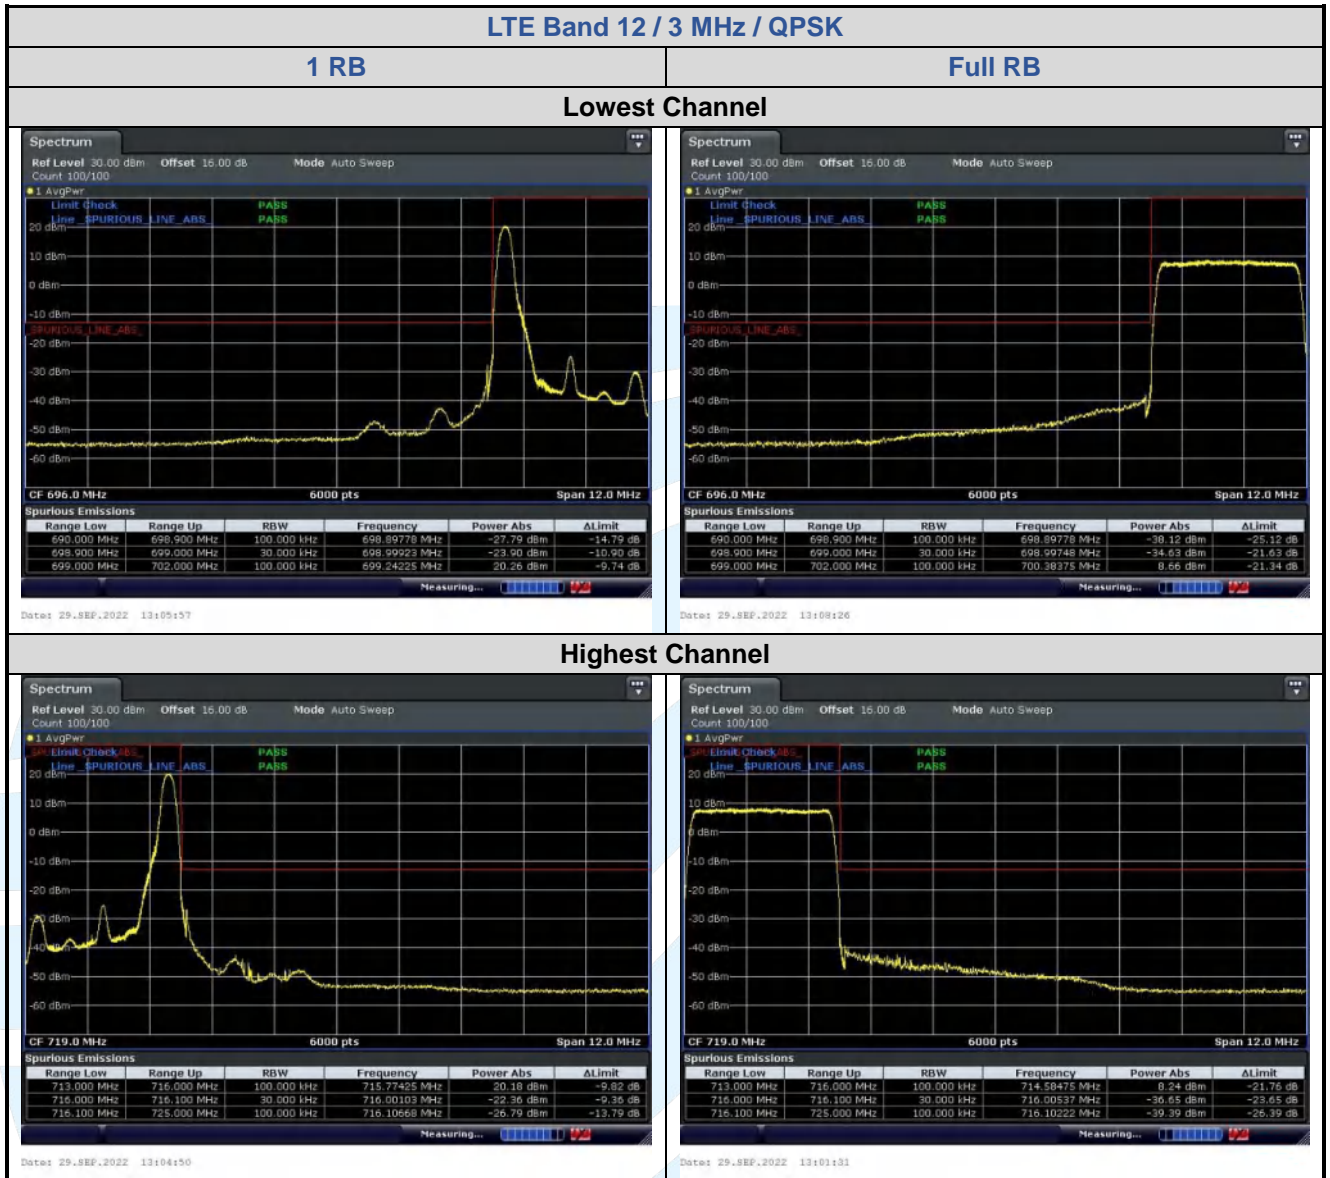

Date: 29-SEP-2022 17:23:26

Date: 29-SEP-2022 17:21:48

5.6.3 LTE Band 5

LTE Band 5 / 1.4 MHz / 16QAM

1 RB

Full RB

Lowest Channel

Highest Channel

5.6.4 LTE Band 12

LTE Band 12 / 10 MHz / 16QAM

1 RB

Full RB

Lowest Channel

Date: 29-SEP-2022 12:48:43

Date: 29-SEP-2022 12:51:14

Highest Channel

Date: 29-SEP-2022 12:47:30

Date: 29-SEP-2022 12:48:00

LTE Band 12 / 1.4 MHz / 64QAM

1 RB

Full RB

Lowest Channel

Date: 29-SEP-2022 12:15:106

Date: 29-SEP-2022 12:15:137

Highest Channel

Date: 29-SEP-2022 12:15:159

Date: 29-SEP-2022 12:15:141

LTE Band 12 / 10 MHz / 64QAM

1 RB

Full RB

Lowest Channel

Date: 29-SEP-2022 12:50:09