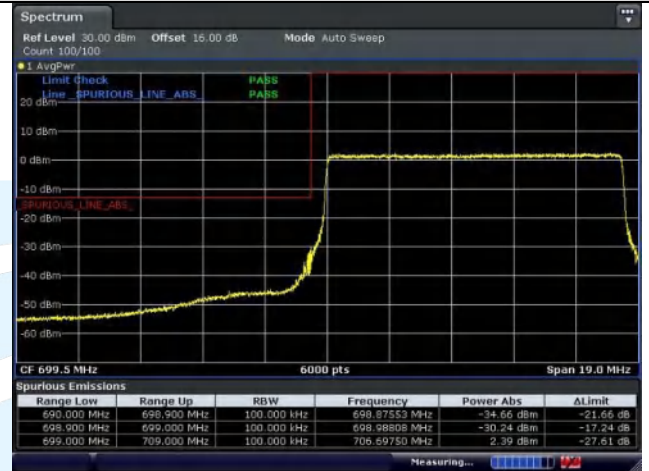

Date: 29-SEP-2022 17:23:26

Date: 29-SEP-2022 17:21:48

5.6.3 LTE Band 5

LTE Band 5 / 1.4 MHz / 16QAM

1 RB

Full RB

Lowest Channel

Highest Channel

5.6.4 LTE Band 12

LTE Band 12 / 10 MHz / 16QAM

1 RB

Full RB

Lowest Channel

Date: 29-SEP-2022 12:48:43

Date: 29-SEP-2022 12:51:14

Highest Channel

Date: 29-SEP-2022 12:47:30

Date: 29-SEP-2022 12:48:00

LTE Band 12 / 1.4 MHz / 64QAM

1 RB

Full RB

Lowest Channel

Date: 29-SEP-2022 12:15:106

Date: 29-SEP-2022 12:15:137

Highest Channel

Date: 29-SEP-2022 12:15:159

Date: 29-SEP-2022 12:15:141

LTE Band 12 / 10 MHz / 64QAM

1 RB

Full RB

Lowest Channel

Date: 29-SEP-2022 12:50:09