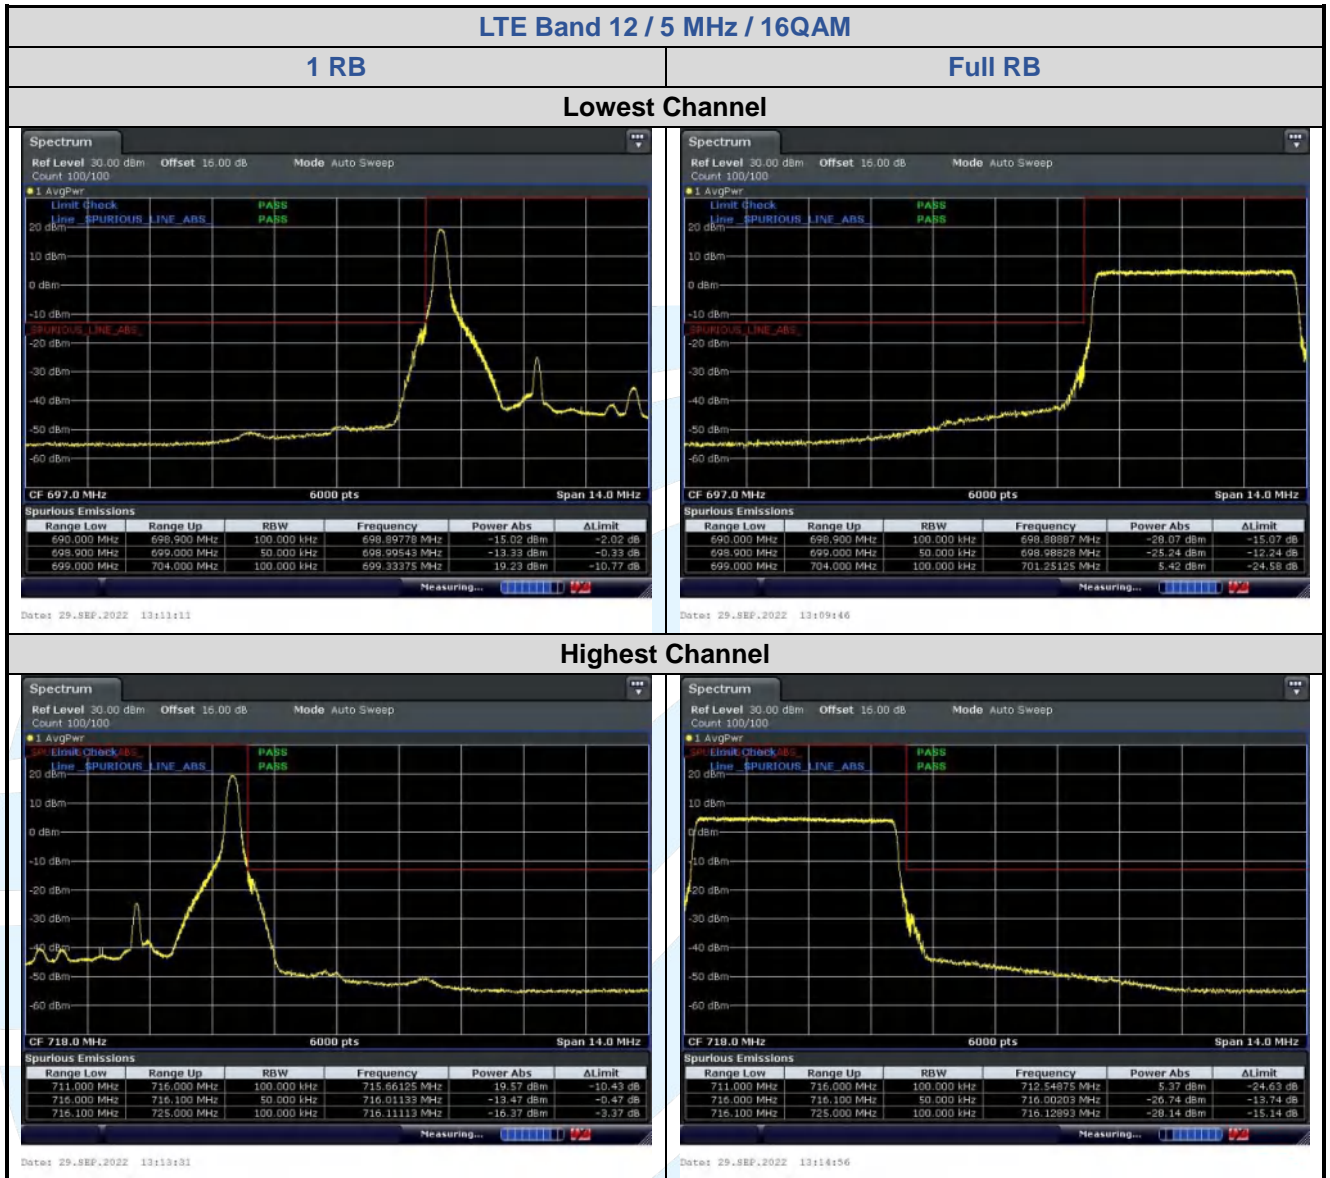

5.6.4 LTE Band 12

LTE Band 12 / 10 MHz / 16QAM

1 RB

Full RB

Lowest Channel

Date: 29-SEP-2022 12:48:43

Date: 29-SEP-2022 12:51:14

Highest Channel

Date: 29-SEP-2022 12:47:30

Date: 29-SEP-2022 12:48:00

LTE Band 12 / 1.4 MHz / 64QAM

1 RB

Full RB

Lowest Channel

Date: 29-SEP-2022 12:15:106

Date: 29-SEP-2022 12:15:137

Highest Channel

Date: 29-SEP-2022 12:15:159

Date: 29-SEP-2022 12:15:141

LTE Band 12 / 10 MHz / 64QAM

1 RB

Full RB

Lowest Channel

Date: 29-SEP-2022 12:50:09

Date: 29-SEP-2022 12:50:45

Highest Channel

Date: 29-SEP-2022 12:47:01

Date: 29-SEP-2022 12:46:26

5.6.5 LTE Band 17

5.6.6 LTE Band 30