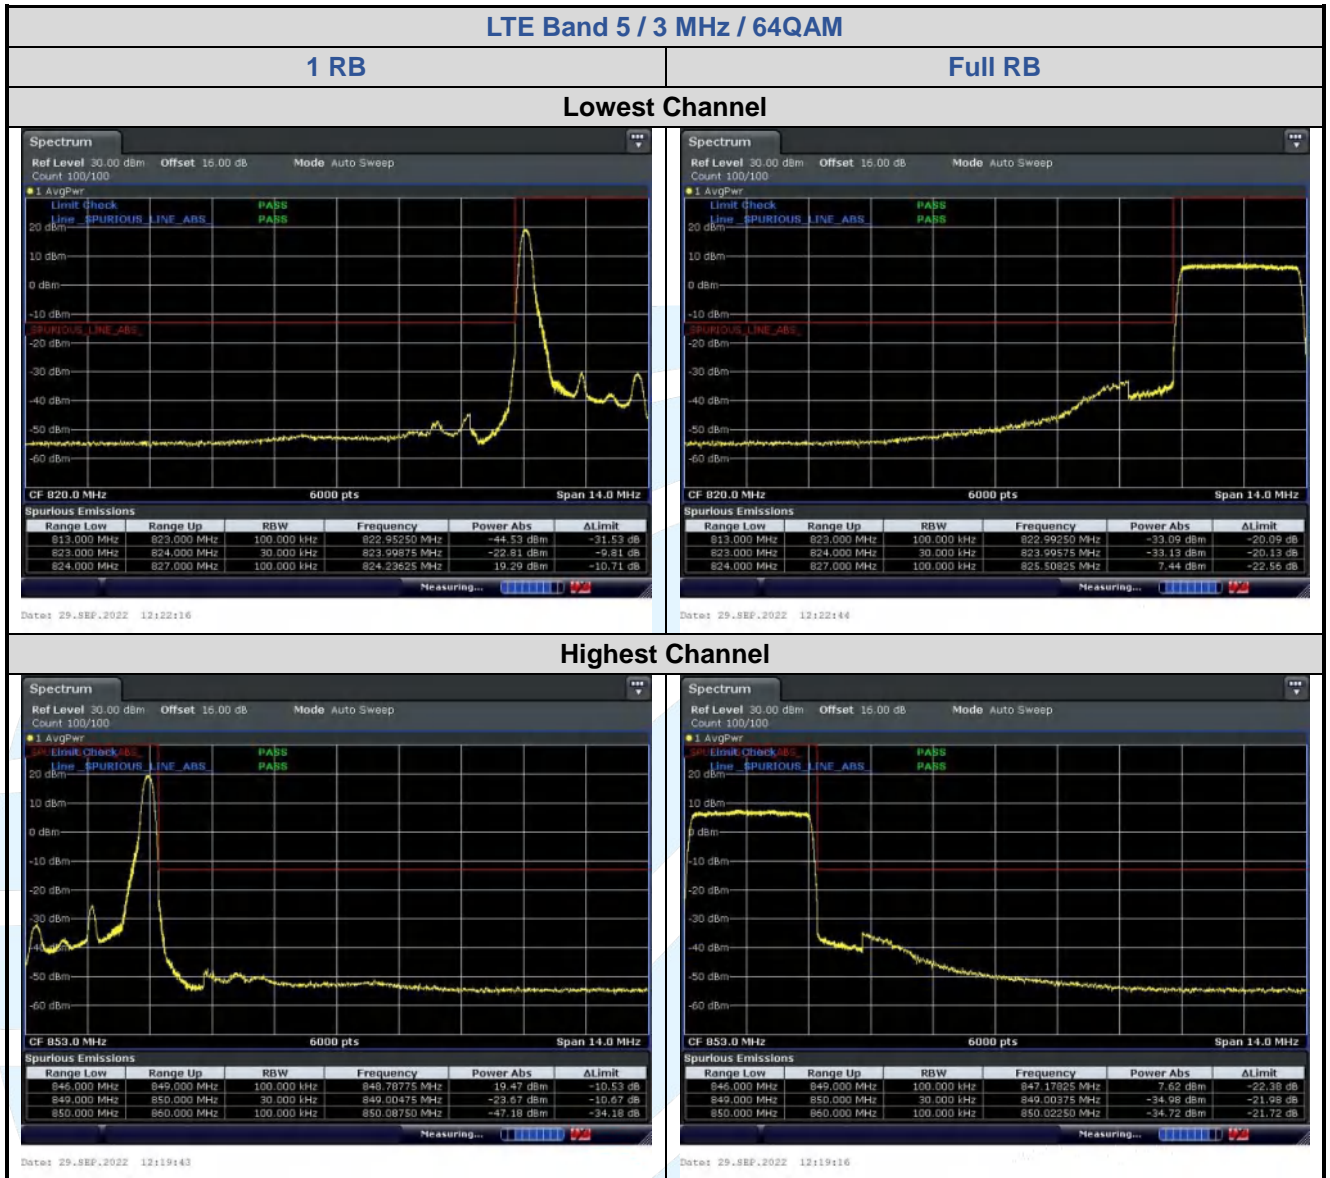

Date: 29-SEP-2022 17:23:26

Date: 29-SEP-2022 17:21:48

5.6.3 LTE Band 5

LTE Band 5 / 1.4 MHz / 16QAM

1 RB

Full RB

Lowest Channel

Highest Channel

5.6.4 LTE Band 12

LTE Band 12 / 10 MHz / 16QAM

1 RB

Full RB

Lowest Channel

Date: 29-SEP-2022 12:48:43

Date: 29-SEP-2022 12:51:14

Highest Channel

Date: 29-SEP-2022 12:47:30

Date: 29-SEP-2022 12:48:00

LTE Band 12 / 1.4 MHz / 64QAM

1 RB

Full RB

Lowest Channel

Date: 29-SEP-2022 12:15:106

Date: 29-SEP-2022 12:15:137

Highest Channel

Date: 29-SEP-2022 12:15:159

Date: 29-SEP-2022 12:15:141

LTE Band 12 / 10 MHz / 64QAM

1 RB

Full RB

Lowest Channel

Date: 29-SEP-2022 12:50:09