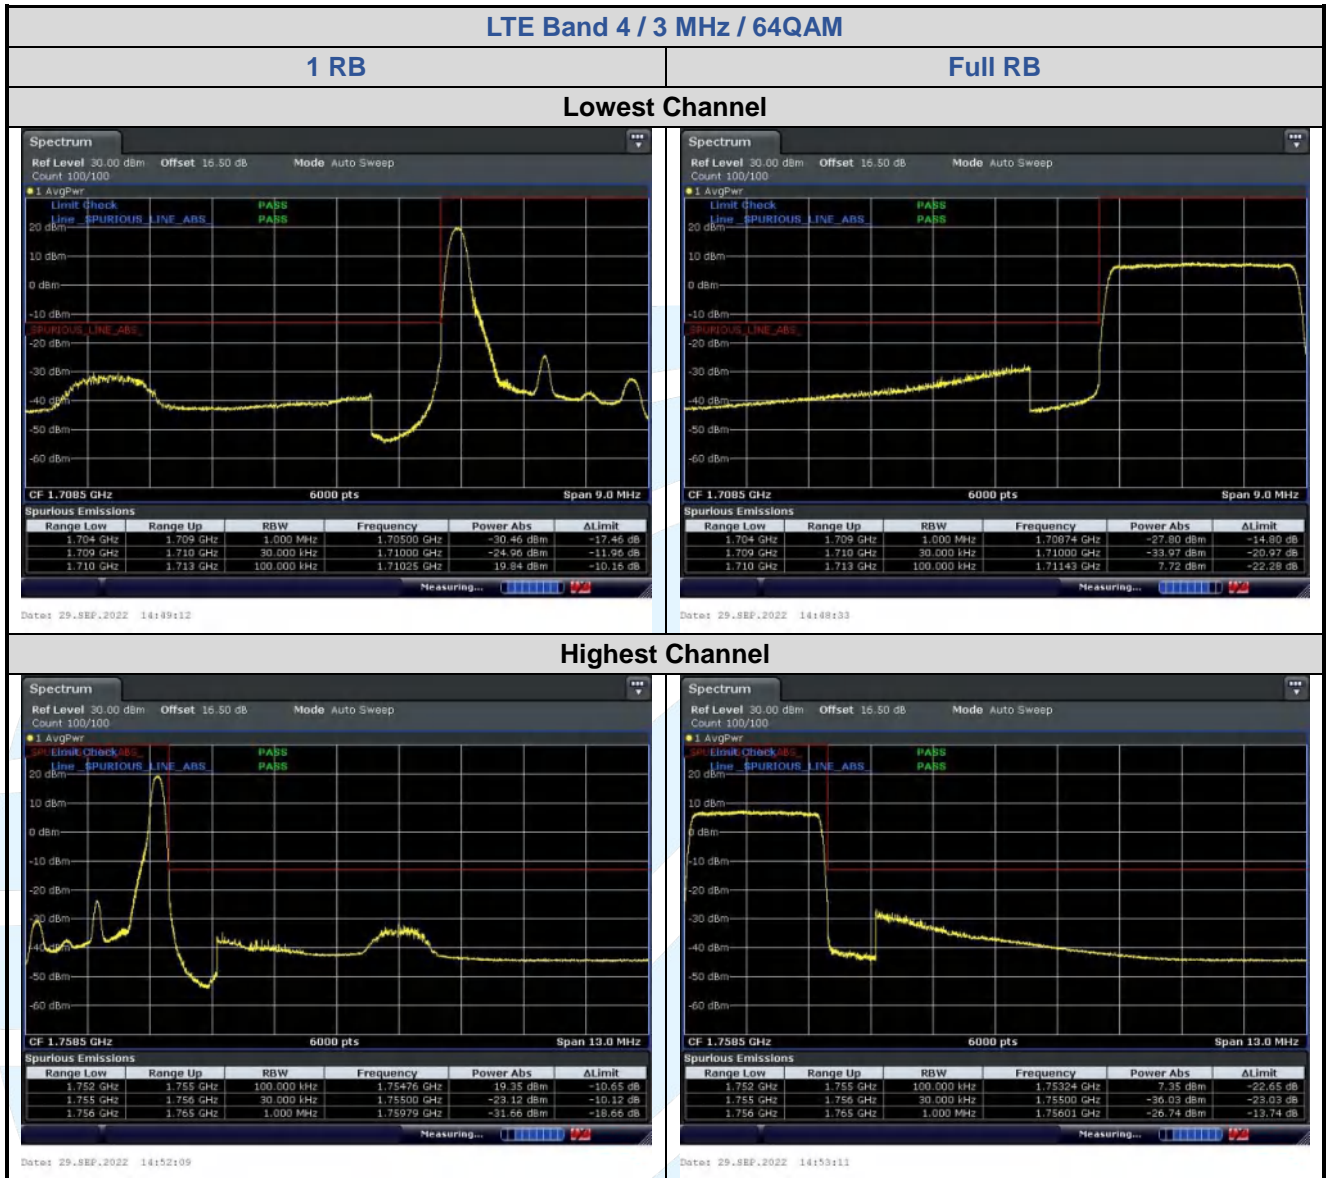

LTE Band 4 / 1.4 MHz / 64QAM

1 RB

Full RB

Lowest Channel

Date: 29-SEP-2022 14:13:11

Date: 29-SEP-2022 14:13:00

Highest Channel

Date: 29-SEP-2022 14:13:10

Date: 29-SEP-2022 14:13:17

LTE Band 4 / 20 MHz / 64QAM

1 RB

Full RB

Lowest Channel

Date: 29-SEP-2022 17:24:08

Date: 29-SEP-2022 17:25:17

Highest Channel

Date: 29-SEP-2022 17:23:26

Date: 29-SEP-2022 17:21:48

5.6.3 LTE Band 5

LTE Band 5 / 1.4 MHz / 16QAM

1 RB

Full RB

Lowest Channel

Highest Channel

Highest Channel

Date: 29-SEP-2022 12:15:159

Date: 29-SEP-2022 12:15:141

LTE Band 12 / 10 MHz / 64QAM

1 RB

Full RB

Lowest Channel

Date: 29-SEP-2022 12:50:09