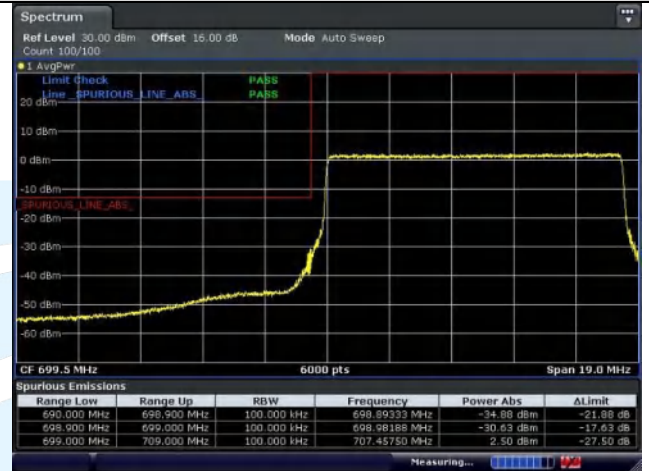

Date: 29-SEP-2022 12:47:30

Date: 29-SEP-2022 12:48:00

LTE Band 12 / 1.4 MHz / 64QAM

1 RB

Full RB

Lowest Channel

Date: 29-SEP-2022 12:15:106

Date: 29-SEP-2022 12:15:137

Highest Channel

Date: 29-SEP-2022 12:15:159

Date: 29-SEP-2022 12:15:141

LTE Band 12 / 10 MHz / 64QAM

1 RB

Full RB

Lowest Channel

Date: 29-SEP-2022 12:50:09

Date: 29-SEP-2022 12:50:45

Highest Channel

Date: 29-SEP-2022 12:47:01

Date: 29-SEP-2022 12:46:26

5.6.5 LTE Band 17

5.6.6 LTE Band 30