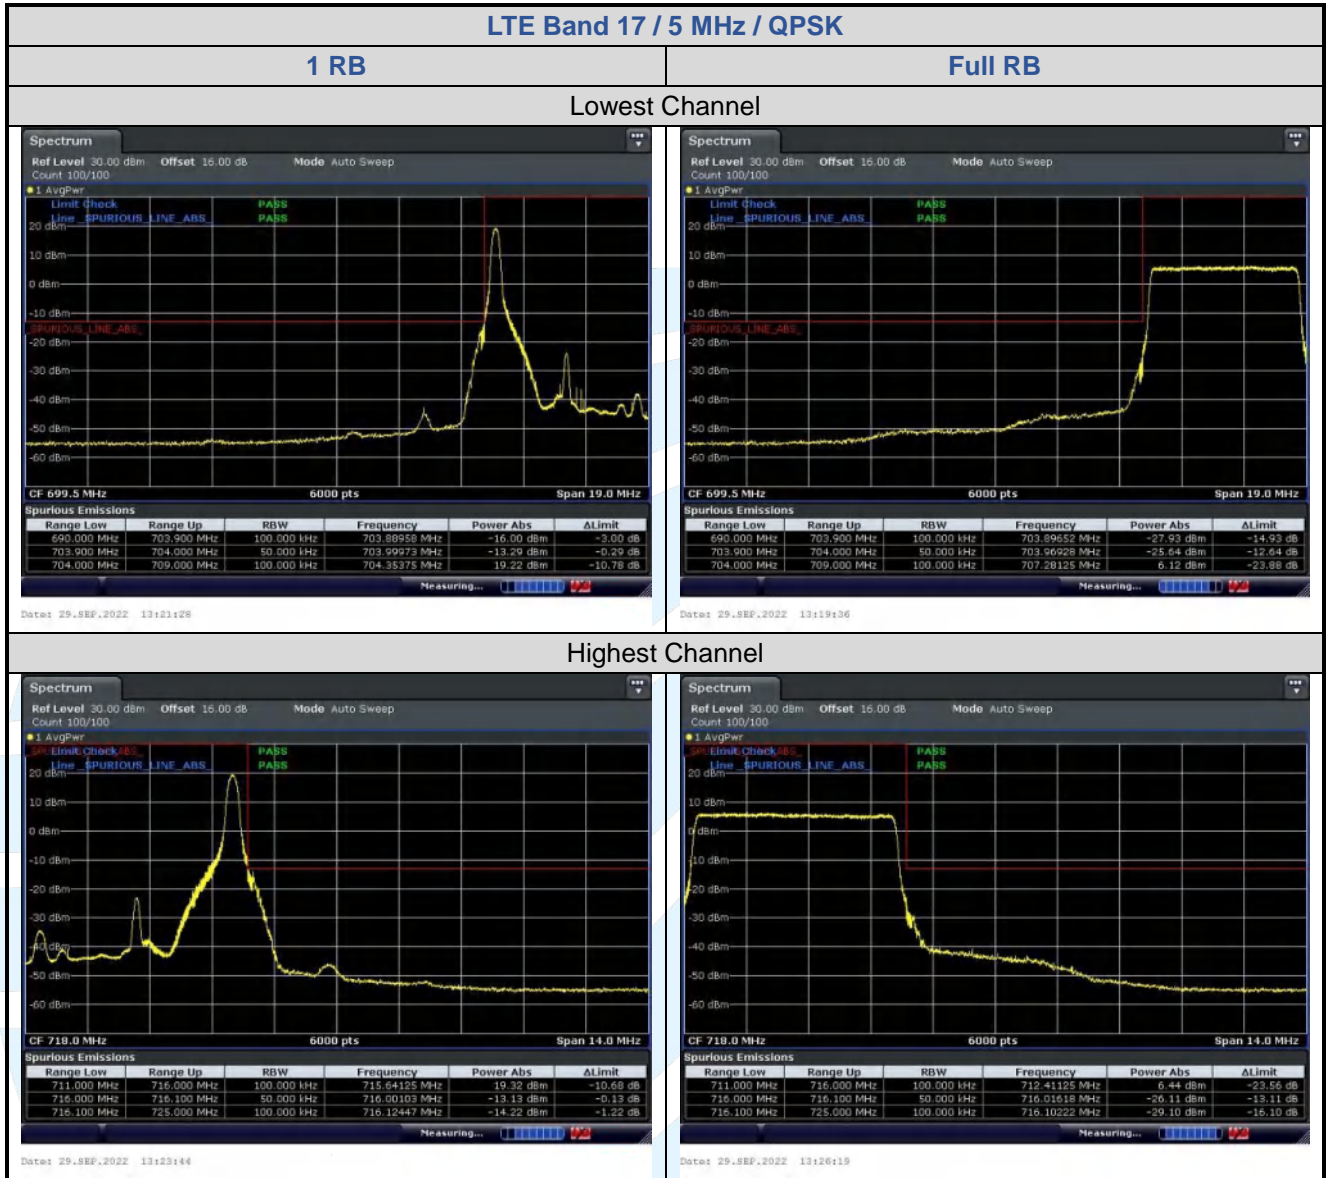

Date: 29-SEP-2022 12:47:30

Date: 29-SEP-2022 12:48:00

LTE Band 12 / 1.4 MHz / 64QAM

1 RB

Full RB

Lowest Channel

Date: 29-SEP-2022 12:15:106

Date: 29-SEP-2022 12:15:137

Highest Channel

Date: 29-SEP-2022 12:15:159

Date: 29-SEP-2022 12:15:141

LTE Band 12 / 10 MHz / 64QAM

1 RB

Full RB

Lowest Channel

Date: 29-SEP-2022 12:50:09

Date: 29-SEP-2022 12:50:45

Highest Channel

Date: 29-SEP-2022 12:47:01

Date: 29-SEP-2022 12:46:26

5.6.5 LTE Band 17

5.6.6 LTE Band 30