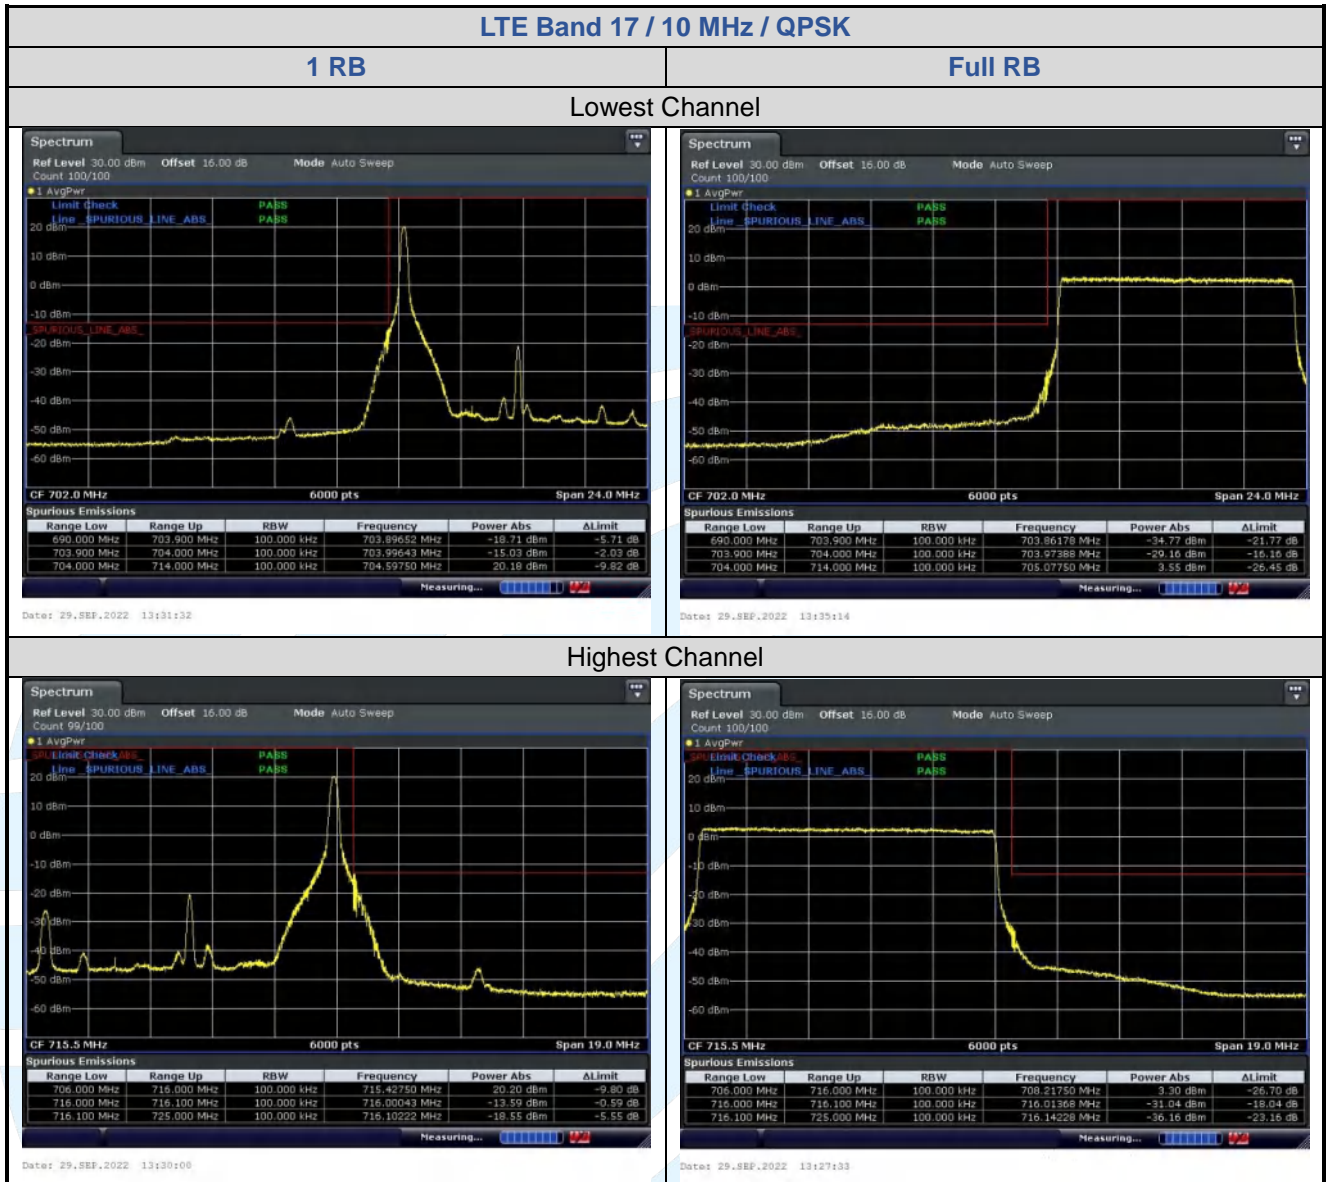

Date: 29-SEP-2022 12:47:30

Date: 29-SEP-2022 12:48:00

LTE Band 12 / 1.4 MHz / 64QAM

1 RB

Full RB

Lowest Channel

Date: 29-SEP-2022 12:15:106

Date: 29-SEP-2022 12:15:137

Highest Channel

Date: 29-SEP-2022 12:15:159

Date: 29-SEP-2022 12:15:141

LTE Band 12 / 10 MHz / 64QAM

1 RB

Full RB

Lowest Channel

Date: 29-SEP-2022 12:50:09

Date: 29-SEP-2022 12:50:45

Highest Channel

Date: 29-SEP-2022 12:47:01

Date: 29-SEP-2022 12:46:26

5.6.5 LTE Band 17

5.6.6 LTE Band 30