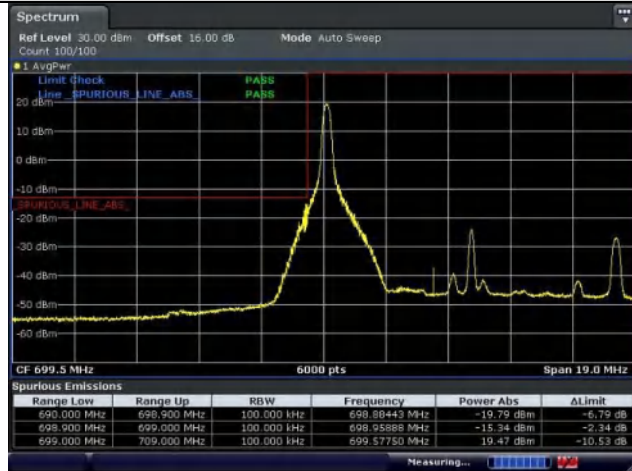

5.6.4 LTE Band 12

LTE Band 12 / 10 MHz / 16QAM

1 RB

Full RB

Lowest Channel

Date: 29-SEP-2022 12:48:43

Date: 29-SEP-2022 12:51:14

Highest Channel

Date: 29-SEP-2022 12:47:30

Date: 29-SEP-2022 12:48:00

LTE Band 12 / 1.4 MHz / 64QAM

1 RB

Full RB

Lowest Channel

Date: 29-SEP-2022 12:15:106

Date: 29-SEP-2022 12:15:137