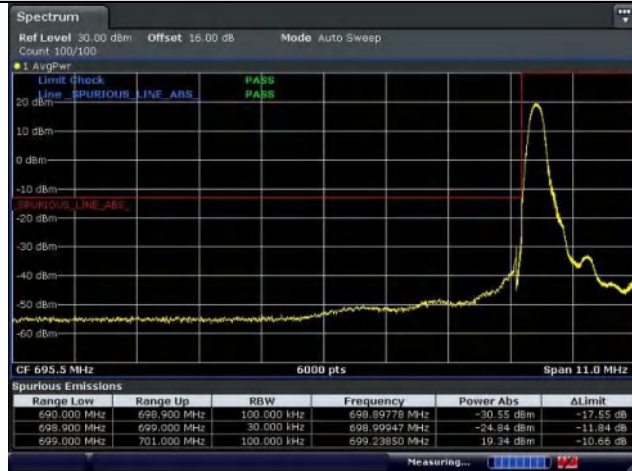

5.6.4 LTE Band 12

LTE Band 12 / 10 MHz / 16QAM

1 RB

Full RB

Lowest Channel

Date: 29-SEP-2022 12:48:43

Date: 29-SEP-2022 12:51:14

Highest Channel

Date: 29-SEP-2022 12:47:30

Date: 29-SEP-2022 12:48:00

LTE Band 12 / 1.4 MHz / 64QAM

1 RB

Full RB

Lowest Channel

Date: 29-SEP-2022 12:15:106

Date: 29-SEP-2022 12:15:137

Highest Channel

Date: 29-SEP-2022 12:15:159

Date: 29-SEP-2022 12:15:141

LTE Band 12 / 10 MHz / 64QAM

1 RB

Full RB

Lowest Channel

Date: 29-SEP-2022 12:50:09