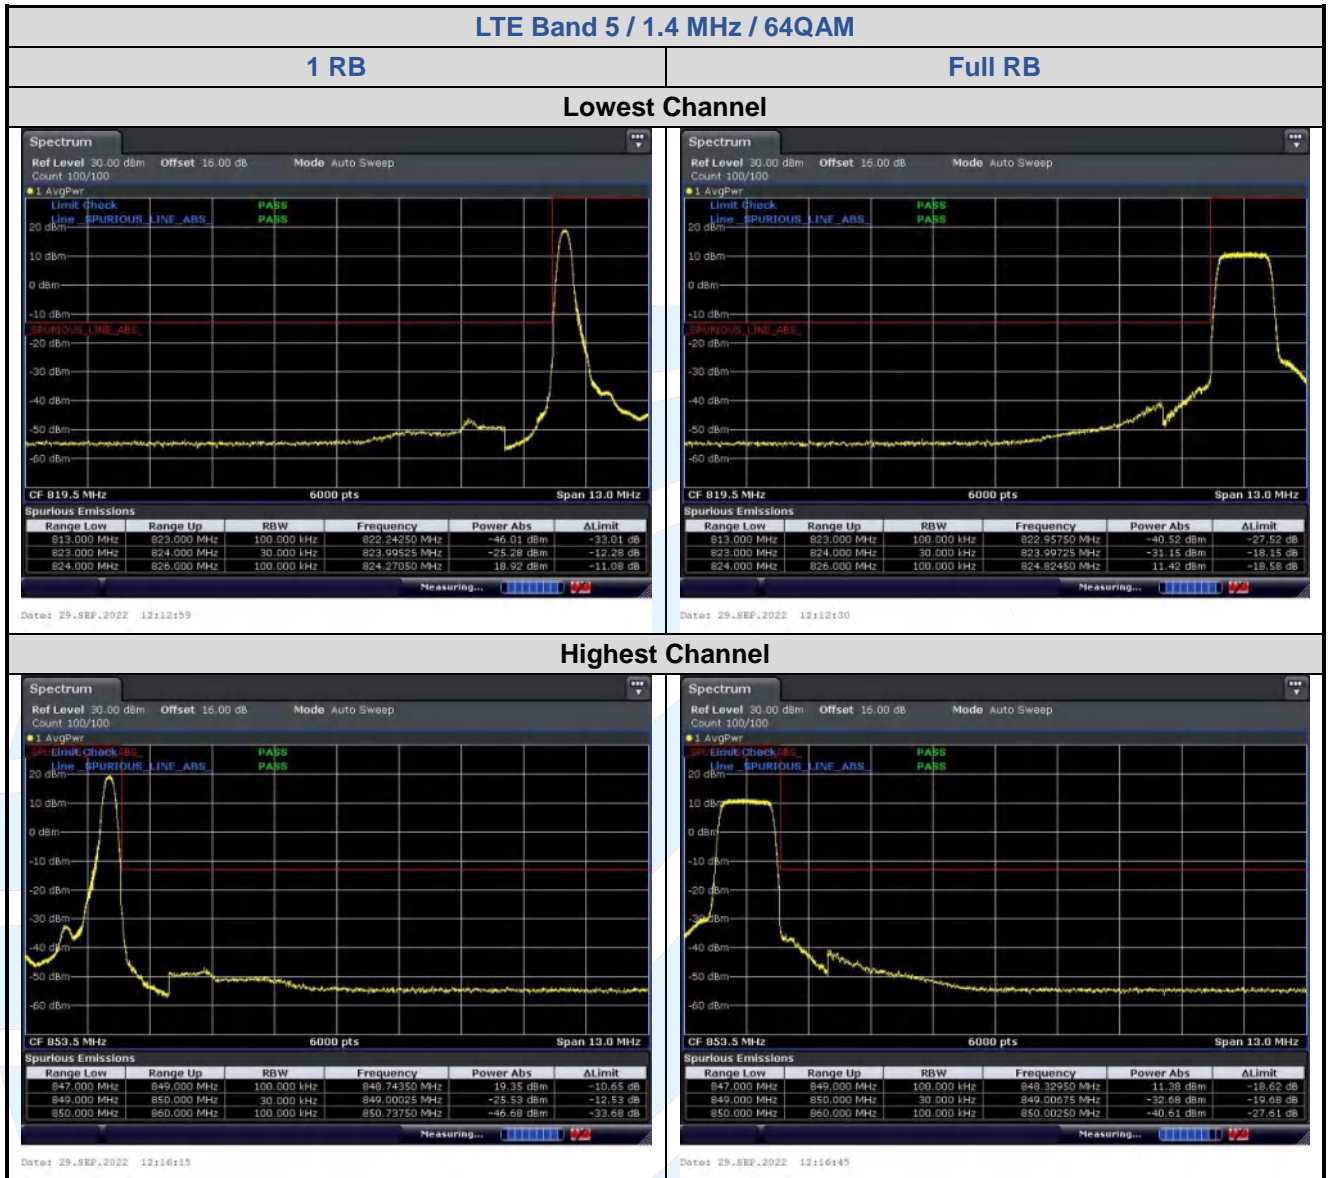

Date: 29-SEP-2022 17:23:26

Date: 29-SEP-2022 17:21:48

5.6.3 LTE Band 5

LTE Band 5 / 1.4 MHz / 16QAM

1 RB

Full RB

Lowest Channel

Highest Channel

5.6.4 LTE Band 12

LTE Band 12 / 10 MHz / 16QAM

1 RB

Full RB

Lowest Channel

Date: 29-SEP-2022 12:48:43

Date: 29-SEP-2022 12:51:14

Highest Channel

Date: 29-SEP-2022 12:47:30

Date: 29-SEP-2022 12:48:00

LTE Band 12 / 1.4 MHz / 64QAM

1 RB

Full RB

Lowest Channel

Date: 29-SEP-2022 12:15:106

Date: 29-SEP-2022 12:15:137

Highest Channel

Date: 29-SEP-2022 12:15:159

Date: 29-SEP-2022 12:15:141

LTE Band 12 / 10 MHz / 64QAM

1 RB

Full RB

Lowest Channel

Date: 29-SEP-2022 12:50:09