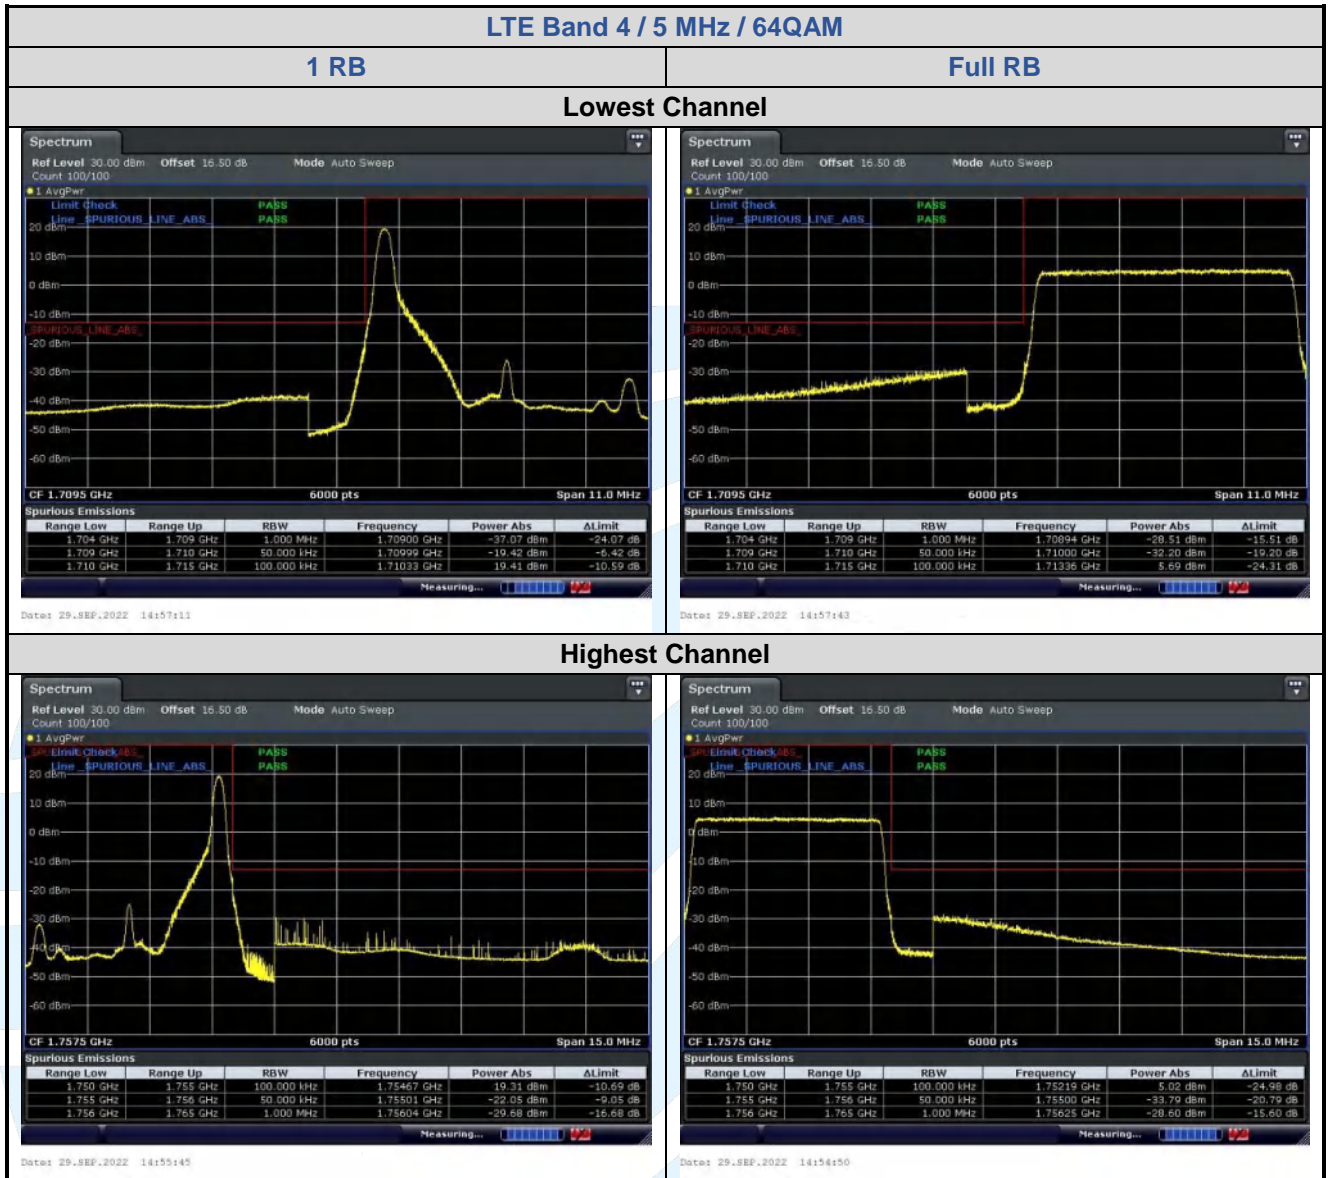

LTE Band 4 / 1.4 MHz / 64QAM

1 RB

Full RB

Lowest Channel

Date: 29-SEP-2022 14:13:11

Date: 29-SEP-2022 14:13:00

Highest Channel

Date: 29-SEP-2022 14:13:10

Date: 29-SEP-2022 14:13:17

LTE Band 4 / 20 MHz / 64QAM

1 RB

Full RB

Lowest Channel

Date: 29-SEP-2022 17:24:08

Date: 29-SEP-2022 17:25:17

Highest Channel

Date: 29-SEP-2022 17:23:26

Date: 29-SEP-2022 17:21:48

5.6.3 LTE Band 5

LTE Band 5 / 1.4 MHz / 16QAM

1 RB

Full RB

Lowest Channel

Highest Channel

Highest Channel

Date: 29-SEP-2022 12:15:159

Date: 29-SEP-2022 12:15:141

LTE Band 12 / 10 MHz / 64QAM

1 RB

Full RB

Lowest Channel

Date: 29-SEP-2022 12:50:09