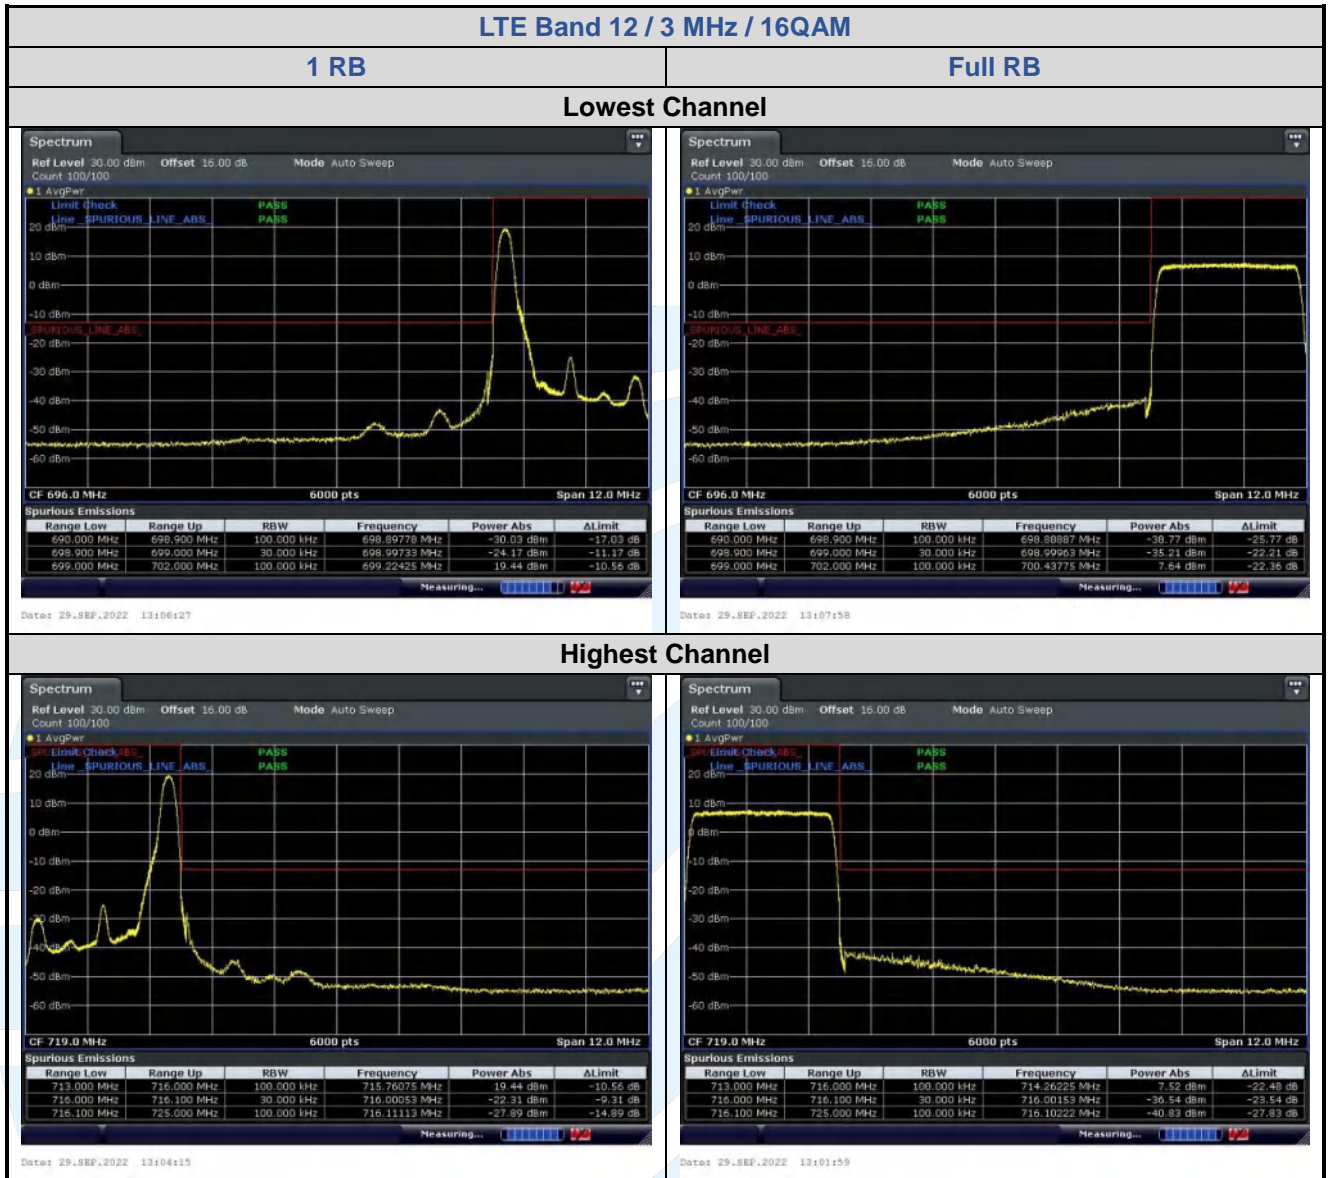

5.6.4 LTE Band 12

LTE Band 12 / 10 MHz / 16QAM

1 RB

Full RB

Lowest Channel

Date: 29-SEP-2022 12:48:43

Date: 29-SEP-2022 12:51:14

Highest Channel

Date: 29-SEP-2022 12:47:30

Date: 29-SEP-2022 12:48:00

LTE Band 12 / 1.4 MHz / 64QAM

1 RB

Full RB

Lowest Channel

Date: 29-SEP-2022 12:15:106

Date: 29-SEP-2022 12:15:137

Highest Channel

Date: 29-SEP-2022 12:15:159

Date: 29-SEP-2022 12:15:141

LTE Band 12 / 10 MHz / 64QAM

1 RB

Full RB

Lowest Channel

Date: 29-SEP-2022 12:50:09

Date: 29-SEP-2022 12:50:45

Highest Channel

Date: 29-SEP-2022 12:47:01

Date: 29-SEP-2022 12:46:26

5.6.5 LTE Band 17

5.6.6 LTE Band 30