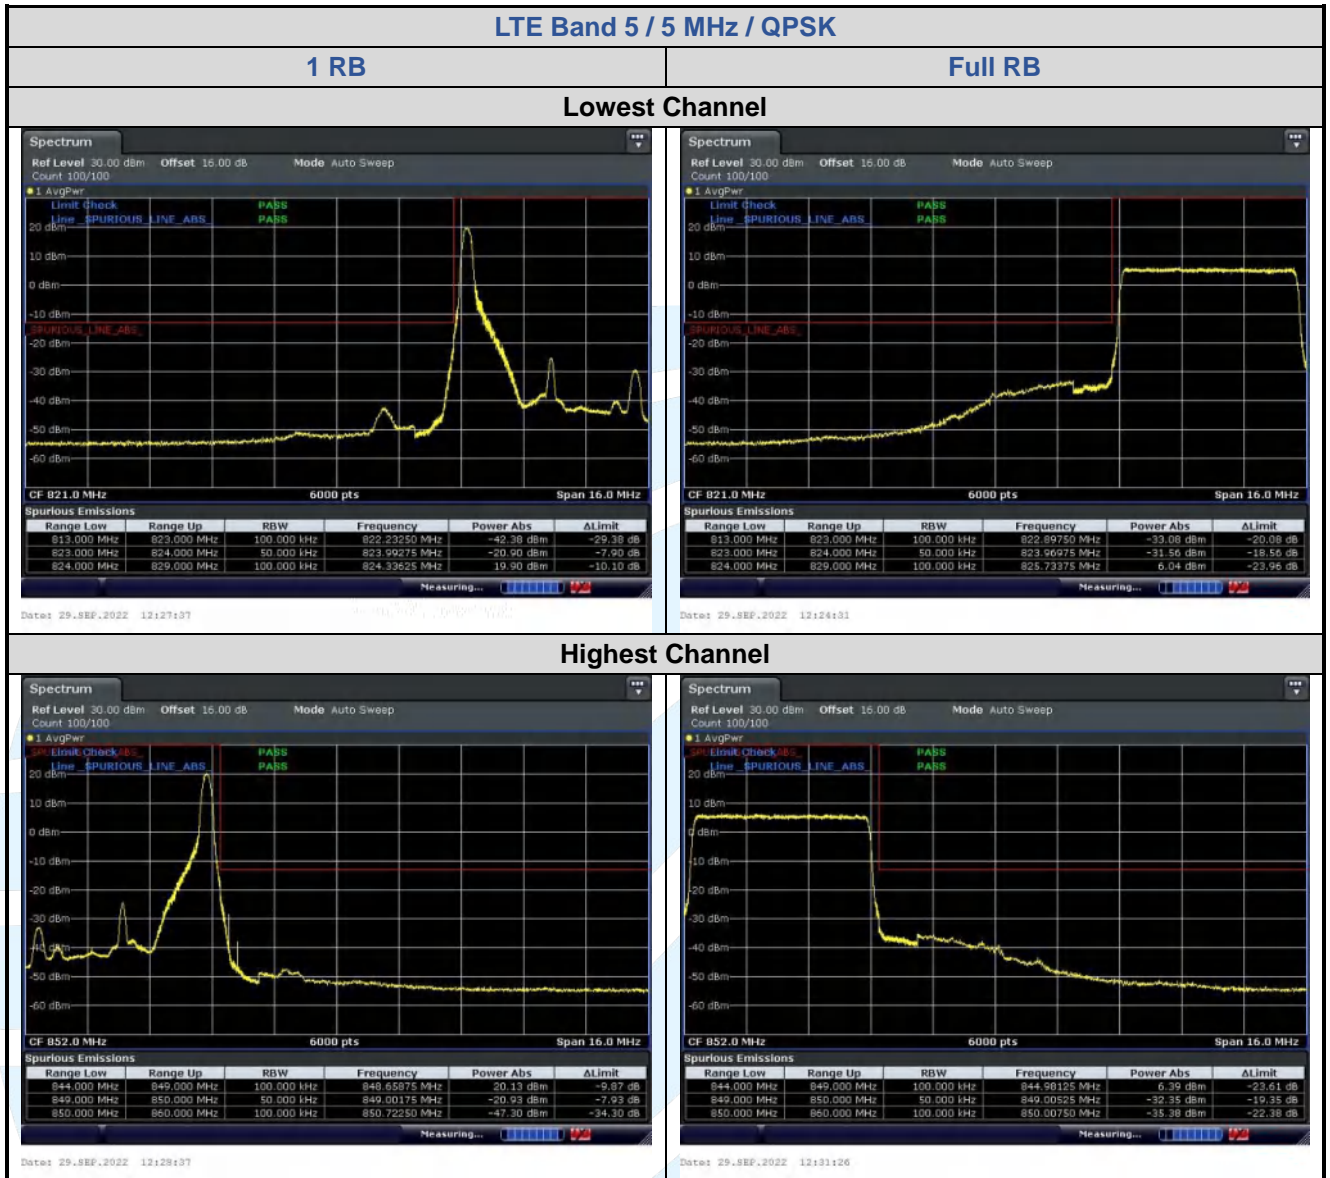

Date: 29-SEP-2022 17:23:26

Date: 29-SEP-2022 17:21:48

5.6.3 LTE Band 5

LTE Band 5 / 1.4 MHz / 16QAM

1 RB

Full RB

Lowest Channel

Highest Channel

5.6.4 LTE Band 12

LTE Band 12 / 10 MHz / 16QAM

1 RB

Full RB

Lowest Channel

Date: 29-SEP-2022 12:48:43

Date: 29-SEP-2022 12:51:14

Highest Channel

Date: 29-SEP-2022 12:47:30

Date: 29-SEP-2022 12:48:00

LTE Band 12 / 1.4 MHz / 64QAM

1 RB

Full RB

Lowest Channel

Date: 29-SEP-2022 12:15:106

Date: 29-SEP-2022 12:15:137

Highest Channel

Date: 29-SEP-2022 12:15:159

Date: 29-SEP-2022 12:15:141

LTE Band 12 / 10 MHz / 64QAM

1 RB

Full RB

Lowest Channel

Date: 29-SEP-2022 12:50:09