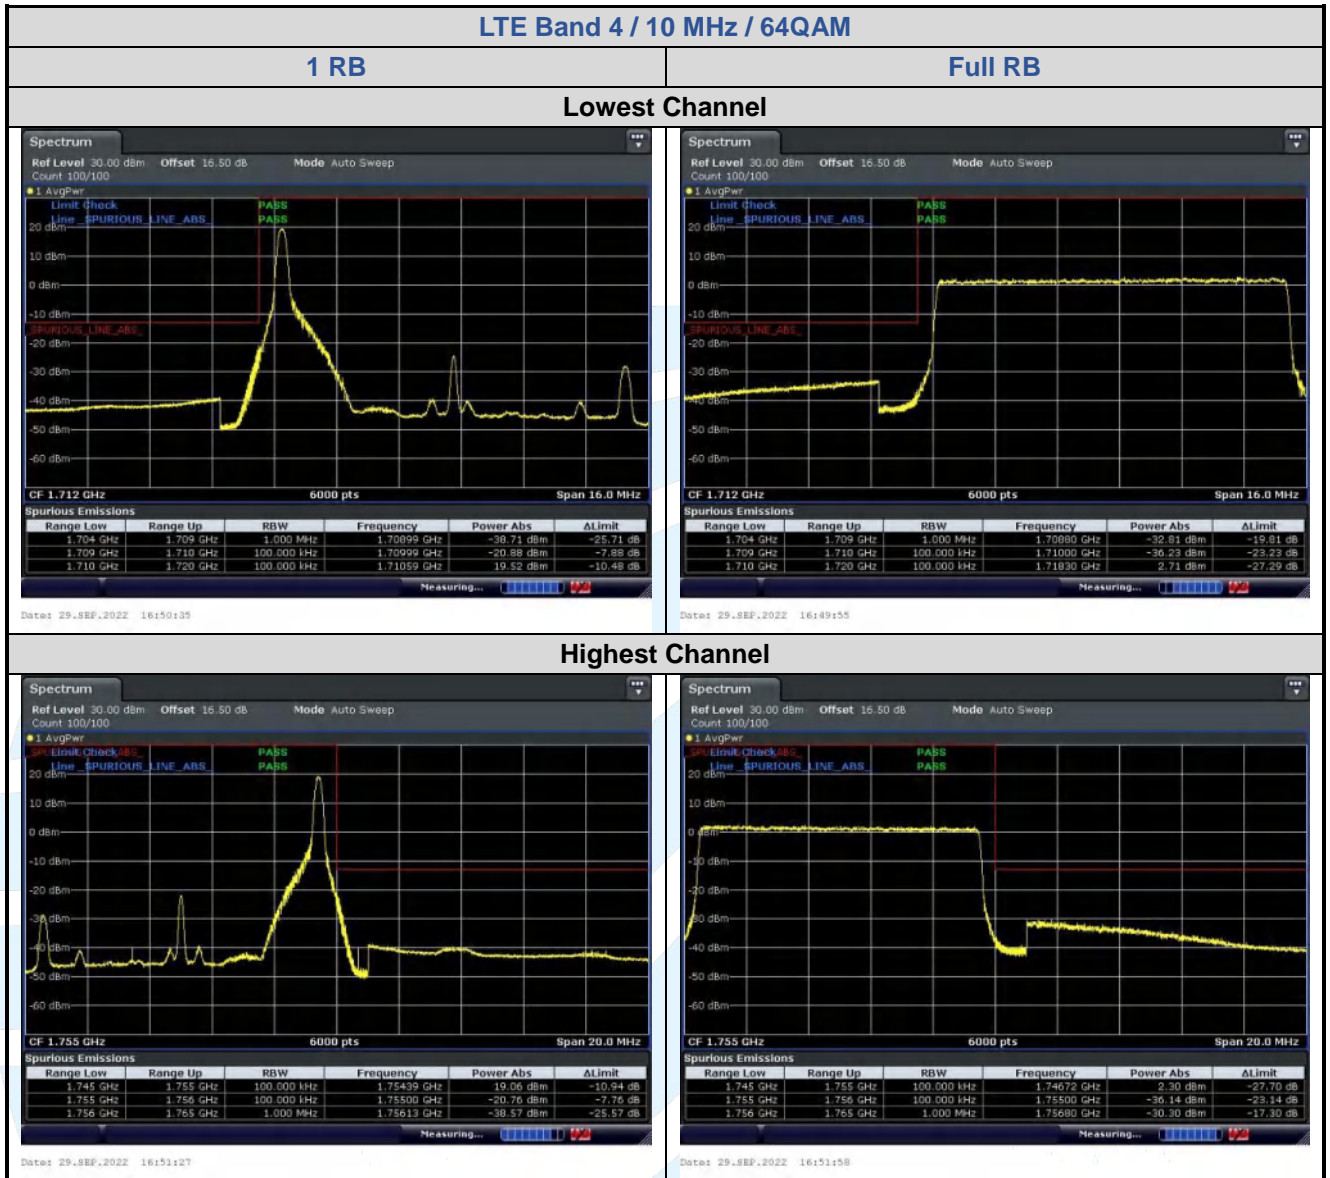

LTE Band 4 / 1.4 MHz / 64QAM

1 RB

Full RB

Lowest Channel

Date: 29-SEP-2022 14:13:11

Date: 29-SEP-2022 14:13:00

Highest Channel

Date: 29-SEP-2022 14:13:10

Date: 29-SEP-2022 14:13:17

LTE Band 4 / 20 MHz / 64QAM

1 RB

Full RB

Lowest Channel

Date: 29-SEP-2022 17:24:08

Date: 29-SEP-2022 17:25:17

Highest Channel

Date: 29-SEP-2022 17:23:26

Date: 29-SEP-2022 17:21:48

5.6.3 LTE Band 5

LTE Band 5 / 1.4 MHz / 16QAM

1 RB

Full RB

Lowest Channel

Highest Channel

Highest Channel

Date: 29-SEP-2022 12:15:159

Date: 29-SEP-2022 12:15:141

LTE Band 12 / 10 MHz / 64QAM

1 RB

Full RB

Lowest Channel

Date: 29-SEP-2022 12:50:09