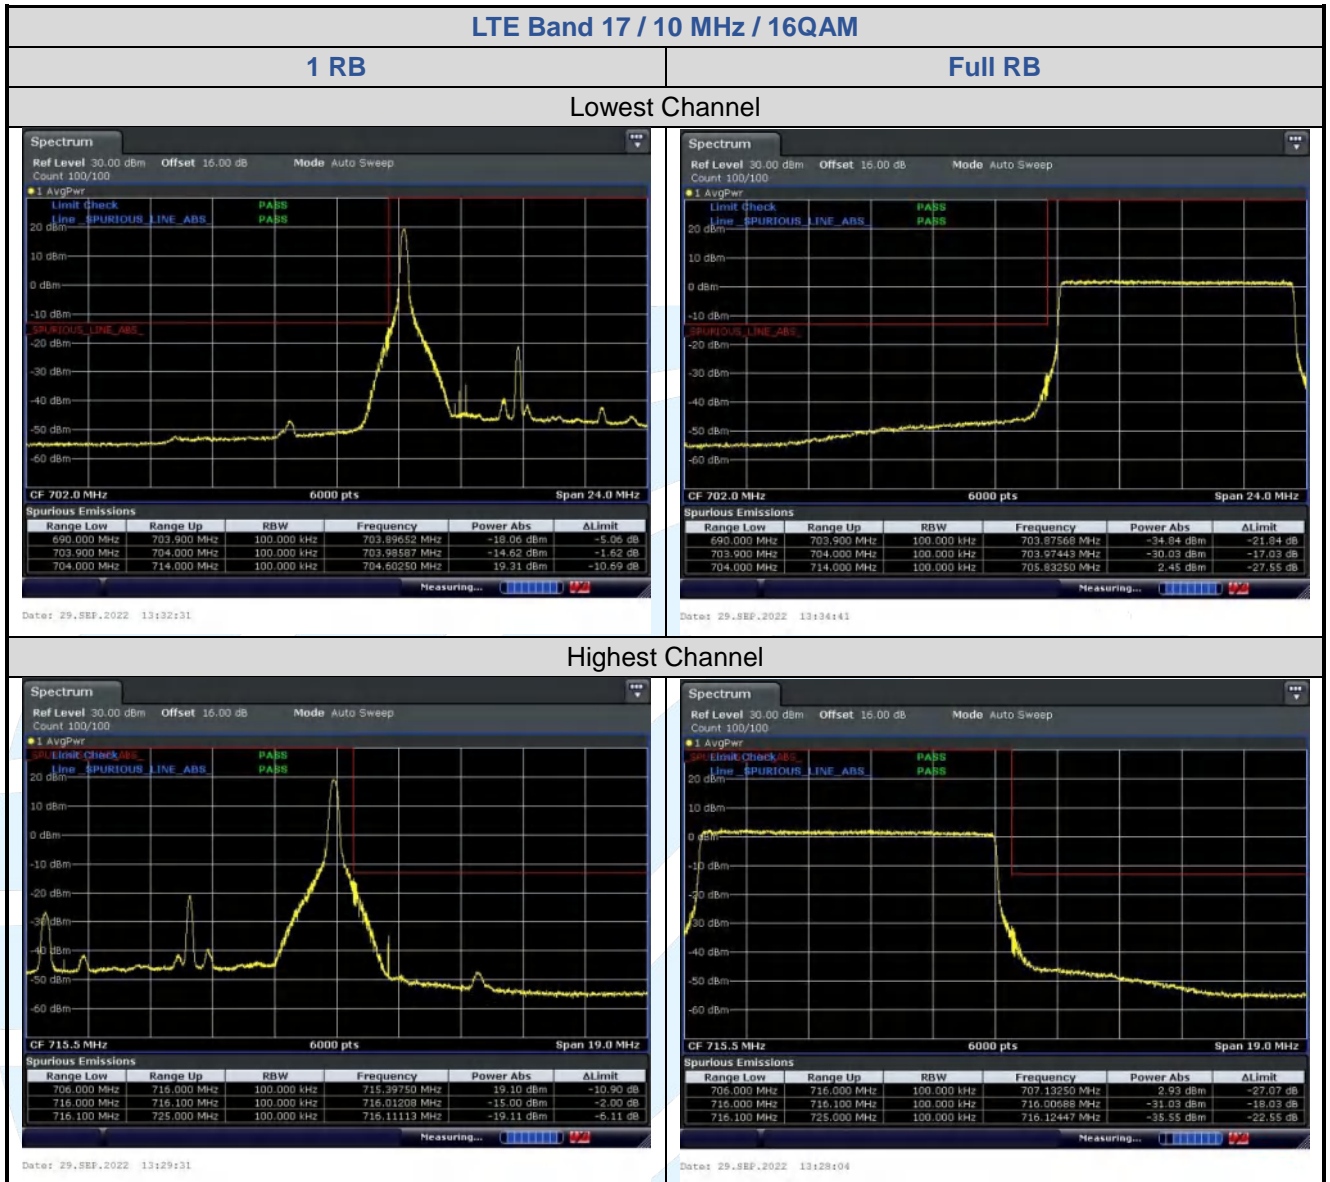

Date: 29-SEP-2022 12:47:30

Date: 29-SEP-2022 12:48:00

LTE Band 12 / 1.4 MHz / 64QAM

1 RB

Full RB

Lowest Channel

Date: 29-SEP-2022 12:15:106

Date: 29-SEP-2022 12:15:137

Highest Channel

Date: 29-SEP-2022 12:15:159

Date: 29-SEP-2022 12:15:141

LTE Band 12 / 10 MHz / 64QAM

1 RB

Full RB

Lowest Channel

Date: 29-SEP-2022 12:50:09

Date: 29-SEP-2022 12:50:45

Highest Channel

Date: 29-SEP-2022 12:47:01

Date: 29-SEP-2022 12:46:26

5.6.5 LTE Band 17

5.6.6 LTE Band 30