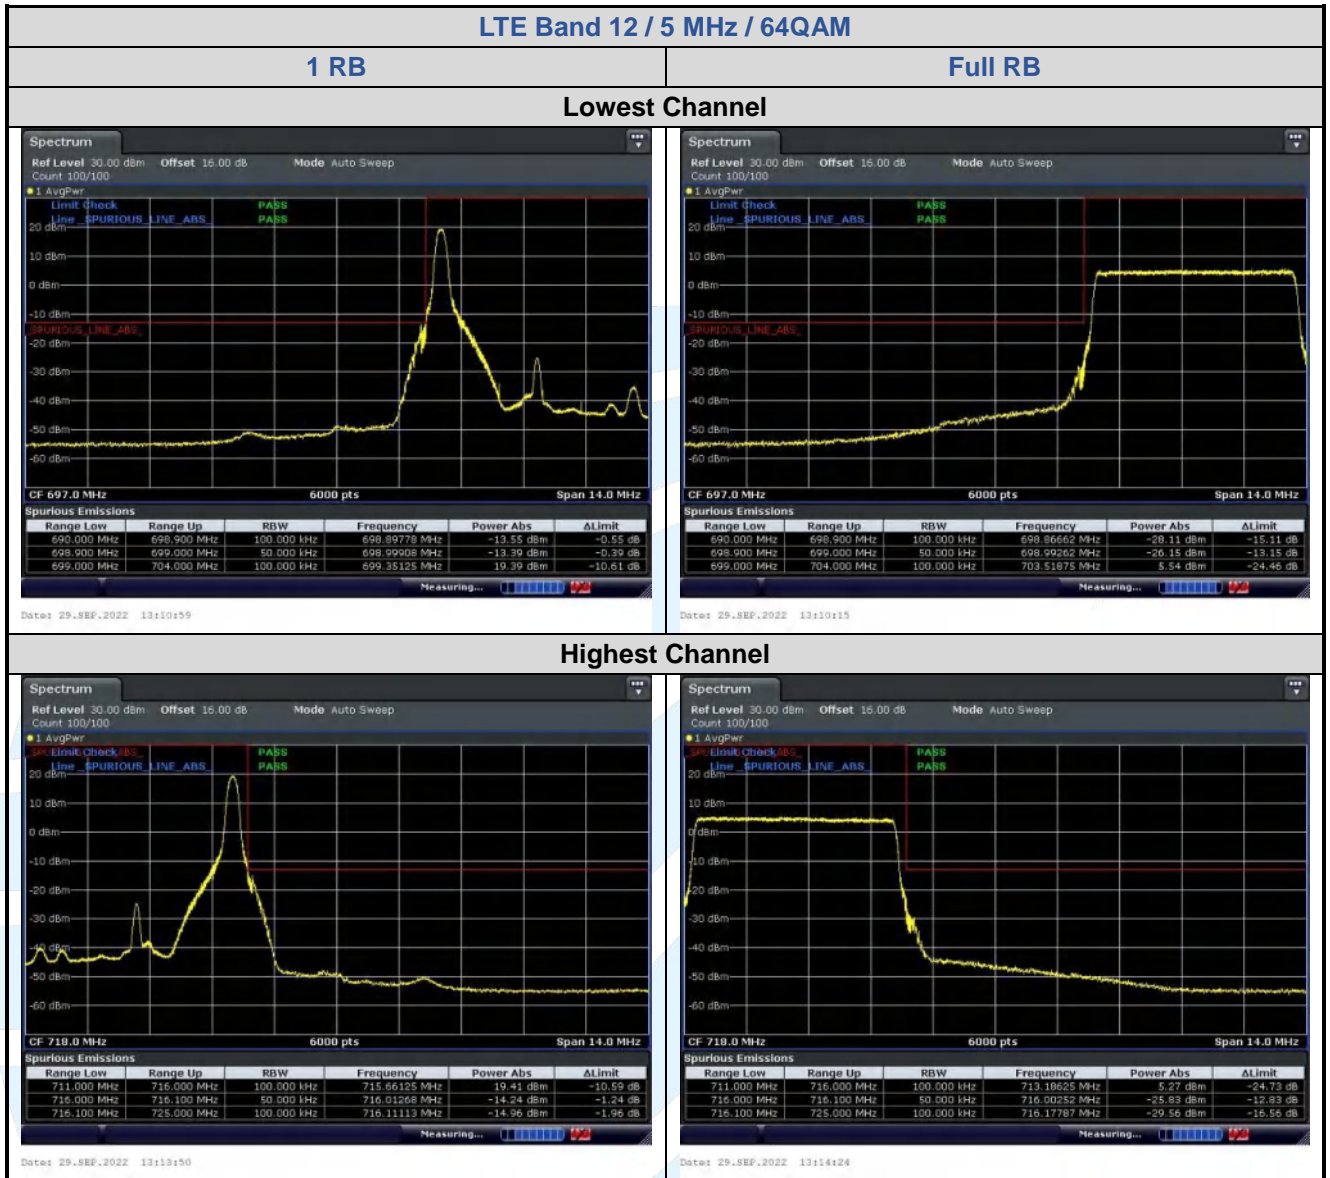

Date: 29-SEP-2022 12:47:30

Date: 29-SEP-2022 12:48:00

LTE Band 12 / 1.4 MHz / 64QAM

1 RB

Full RB

Lowest Channel

Date: 29-SEP-2022 12:15:106

Date: 29-SEP-2022 12:15:137

Highest Channel

Date: 29-SEP-2022 12:15:159

Date: 29-SEP-2022 12:15:141

LTE Band 12 / 10 MHz / 64QAM

1 RB

Full RB

Lowest Channel

Date: 29-SEP-2022 12:50:09

Date: 29-SEP-2022 12:50:45

Highest Channel

Date: 29-SEP-2022 12:47:01

Date: 29-SEP-2022 12:46:26

5.6.5 LTE Band 17

5.6.6 LTE Band 30