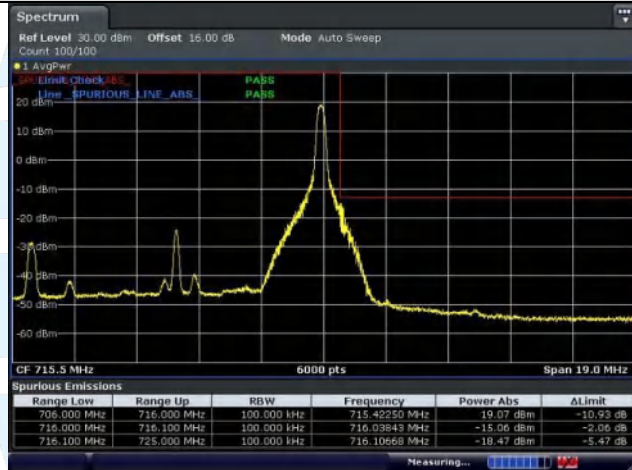

5.6.4 LTE Band 12

LTE Band 12 / 10 MHz / 16QAM

1 RB

Full RB

Lowest Channel

Date: 29-SEP-2022 12:48:43

Date: 29-SEP-2022 12:51:14

Highest Channel

Date: 29-SEP-2022 12:47:30

Date: 29-SEP-2022 12:48:00

LTE Band 12 / 1.4 MHz / 64QAM

1 RB

Full RB

Lowest Channel

Date: 29-SEP-2022 12:15:106

Date: 29-SEP-2022 12:15:137