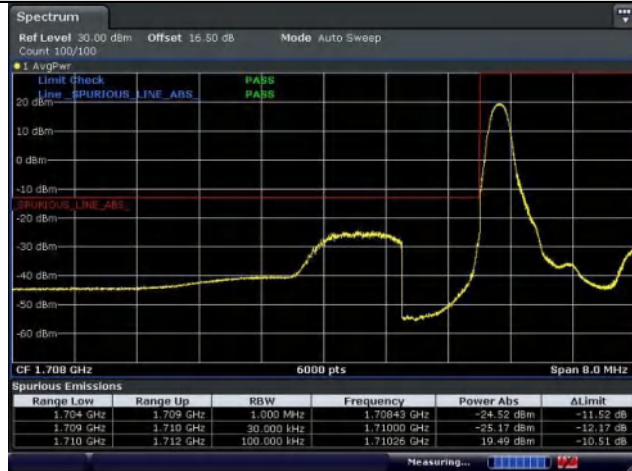

LTE Band 4 / 1.4 MHz / 64QAM

1 RB

Full RB

Lowest Channel

Date: 29-SEP-2022 14:13:11

Date: 29-SEP-2022 14:13:00

Highest Channel

Date: 29-SEP-2022 14:13:10

Date: 29-SEP-2022 14:13:17

LTE Band 4 / 20 MHz / 64QAM

1 RB

Full RB

Lowest Channel

Date: 29-SEP-2022 17:24:08

Date: 29-SEP-2022 17:25:17

Highest Channel

Date: 29-SEP-2022 17:23:26

Date: 29-SEP-2022 17:21:48

5.6.3 LTE Band 5

LTE Band 5 / 1.4 MHz / 16QAM

1 RB

Full RB

Lowest Channel

Highest Channel