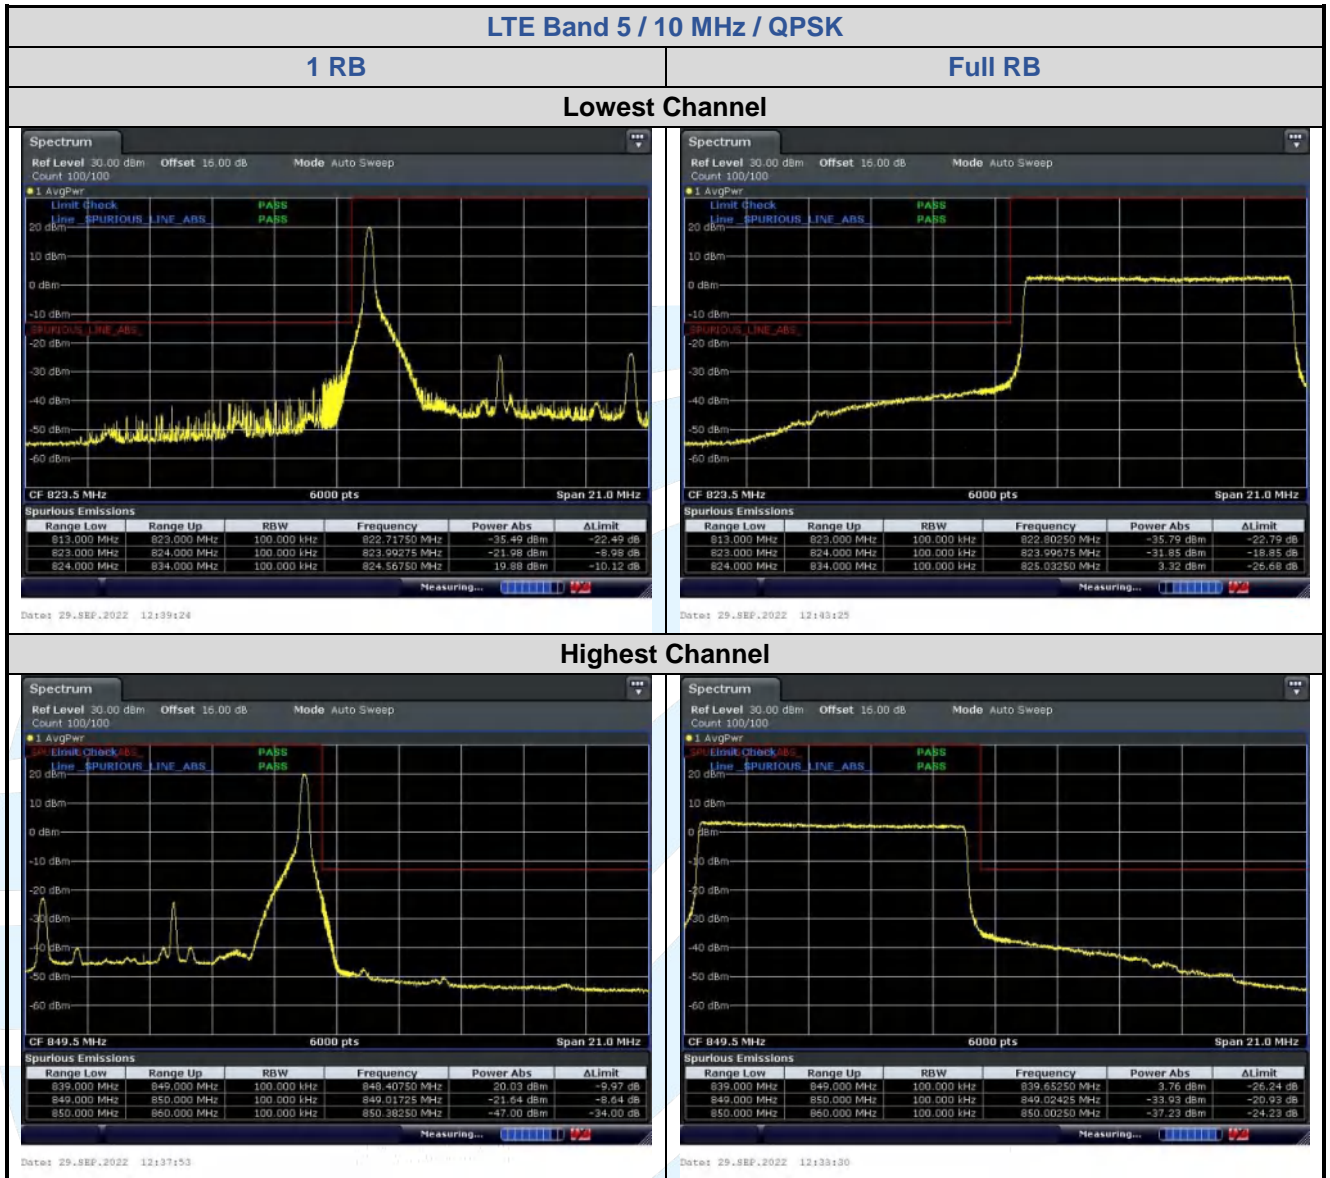

Date: 29-SEP-2022 17:23:26

Date: 29-SEP-2022 17:21:48

5.6.3 LTE Band 5

LTE Band 5 / 1.4 MHz / 16QAM

1 RB

Full RB

Lowest Channel

Highest Channel

5.6.4 LTE Band 12

LTE Band 12 / 10 MHz / 16QAM

1 RB

Full RB

Lowest Channel

Date: 29-SEP-2022 12:48:43

Date: 29-SEP-2022 12:51:14

Highest Channel

Date: 29-SEP-2022 12:47:30

Date: 29-SEP-2022 12:48:00

LTE Band 12 / 1.4 MHz / 64QAM

1 RB

Full RB

Lowest Channel

Date: 29-SEP-2022 12:15:106

Date: 29-SEP-2022 12:15:137

Highest Channel

Date: 29-SEP-2022 12:15:159

Date: 29-SEP-2022 12:15:141

LTE Band 12 / 10 MHz / 64QAM

1 RB

Full RB

Lowest Channel

Date: 29-SEP-2022 12:50:09