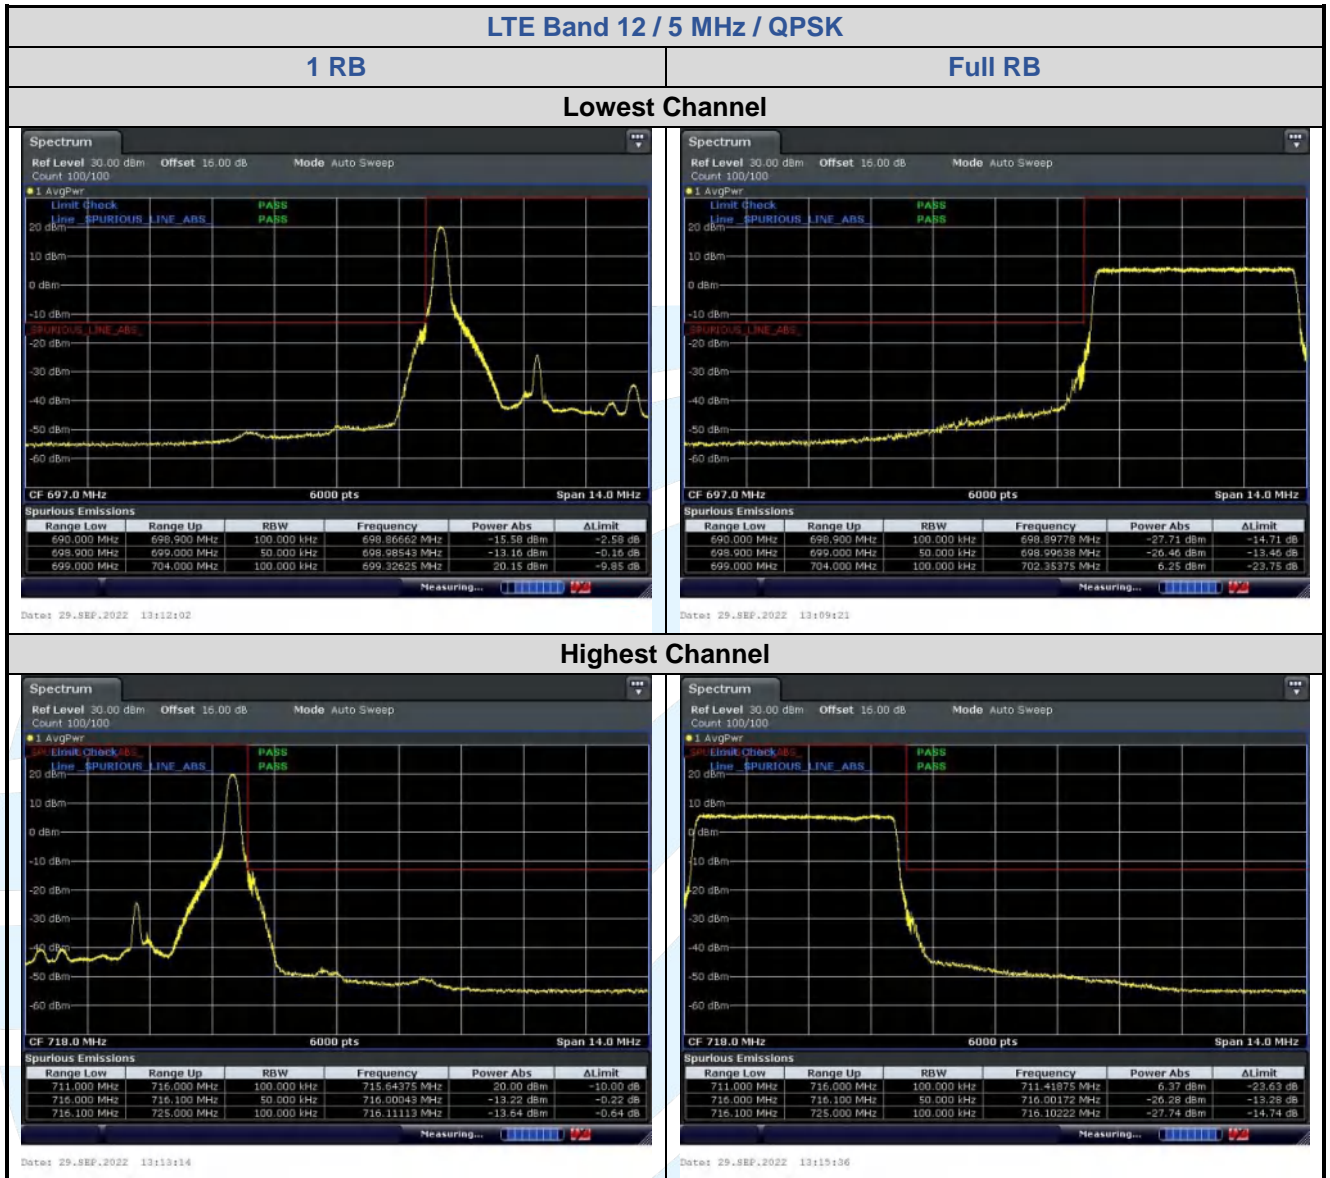

Date: 29-SEP-2022 17:23:26

Date: 29-SEP-2022 17:21:48

5.6.3 LTE Band 5

LTE Band 5 / 1.4 MHz / 16QAM

1 RB

Full RB

Lowest Channel

Highest Channel

5.6.4 LTE Band 12

LTE Band 12 / 10 MHz / 16QAM

1 RB

Full RB

Lowest Channel

Date: 29-SEP-2022 12:48:43

Date: 29-SEP-2022 12:51:14

Highest Channel

Date: 29-SEP-2022 12:47:30

Date: 29-SEP-2022 12:48:00

LTE Band 12 / 1.4 MHz / 64QAM

1 RB

Full RB

Lowest Channel

Date: 29-SEP-2022 12:15:106

Date: 29-SEP-2022 12:15:137

Highest Channel

Date: 29-SEP-2022 12:15:159

Date: 29-SEP-2022 12:15:141

LTE Band 12 / 10 MHz / 64QAM

1 RB

Full RB

Lowest Channel

Date: 29-SEP-2022 12:50:09