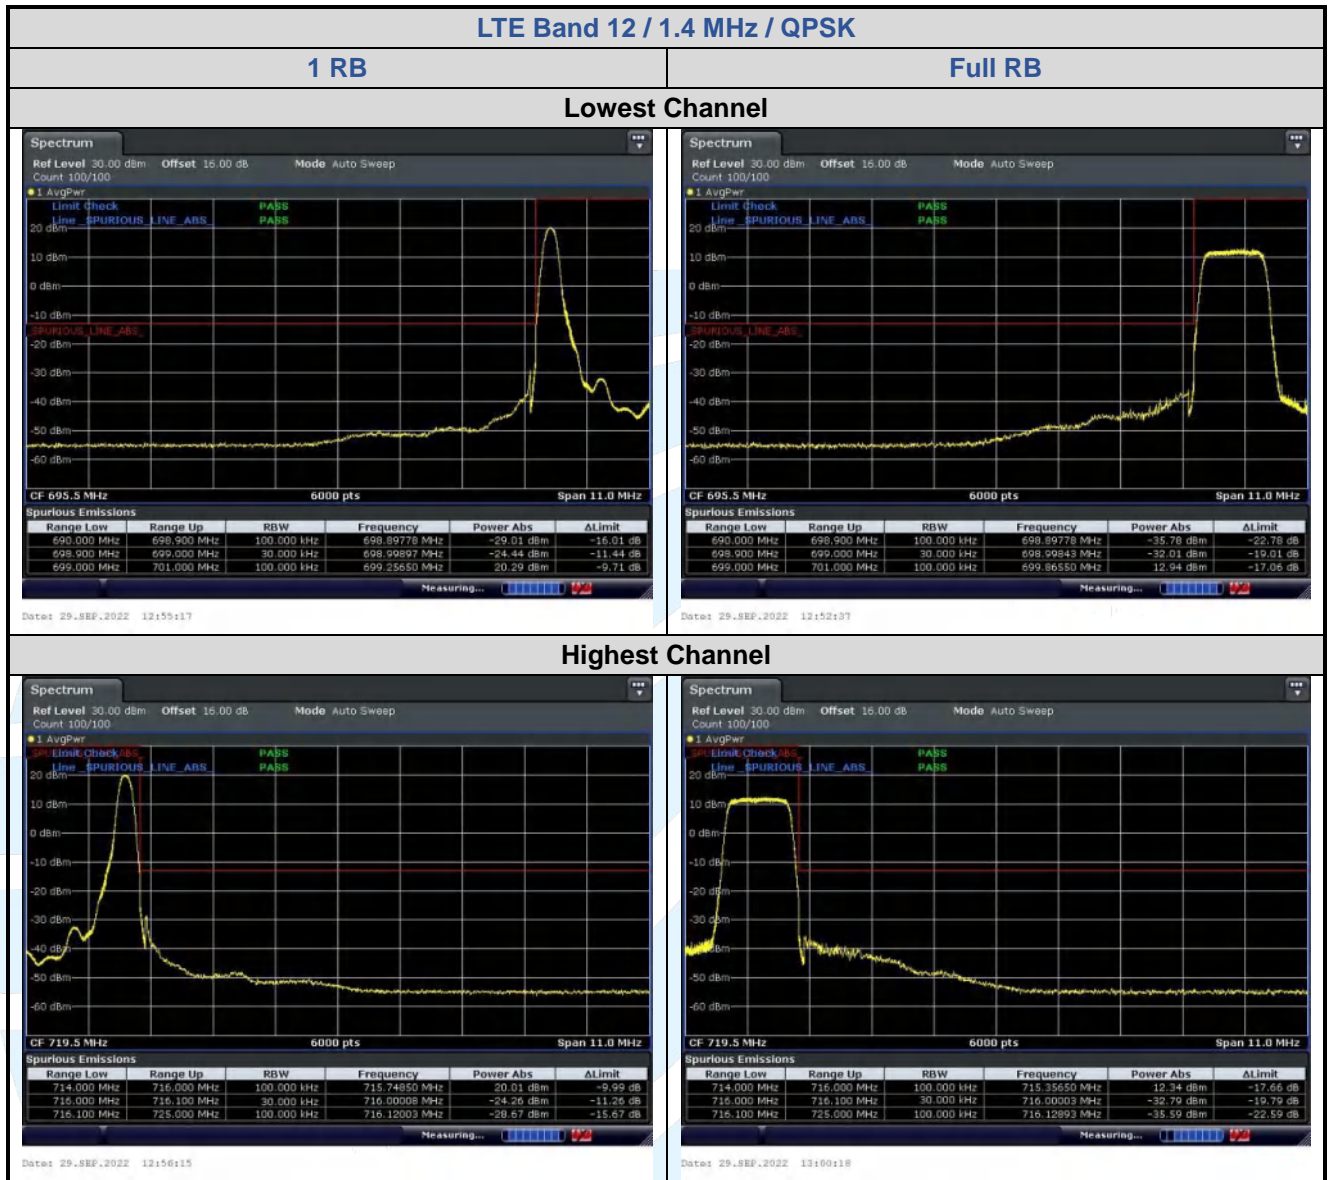

Date: 29-SEP-2022 17:23:26

Date: 29-SEP-2022 17:21:48

5.6.3 LTE Band 5

LTE Band 5 / 1.4 MHz / 16QAM

1 RB

Full RB

Lowest Channel

Highest Channel

5.6.4 LTE Band 12

LTE Band 12 / 10 MHz / 16QAM

1 RB

Full RB

Lowest Channel

Date: 29-SEP-2022 12:48:43

Date: 29-SEP-2022 12:51:14

Highest Channel

Date: 29-SEP-2022 12:47:30

Date: 29-SEP-2022 12:48:00

LTE Band 12 / 1.4 MHz / 64QAM

1 RB

Full RB

Lowest Channel

Date: 29-SEP-2022 12:15:106

Date: 29-SEP-2022 12:15:137

Highest Channel

Date: 29-SEP-2022 12:15:159

Date: 29-SEP-2022 12:15:141

LTE Band 12 / 10 MHz / 64QAM

1 RB

Full RB

Lowest Channel

Date: 29-SEP-2022 12:50:09