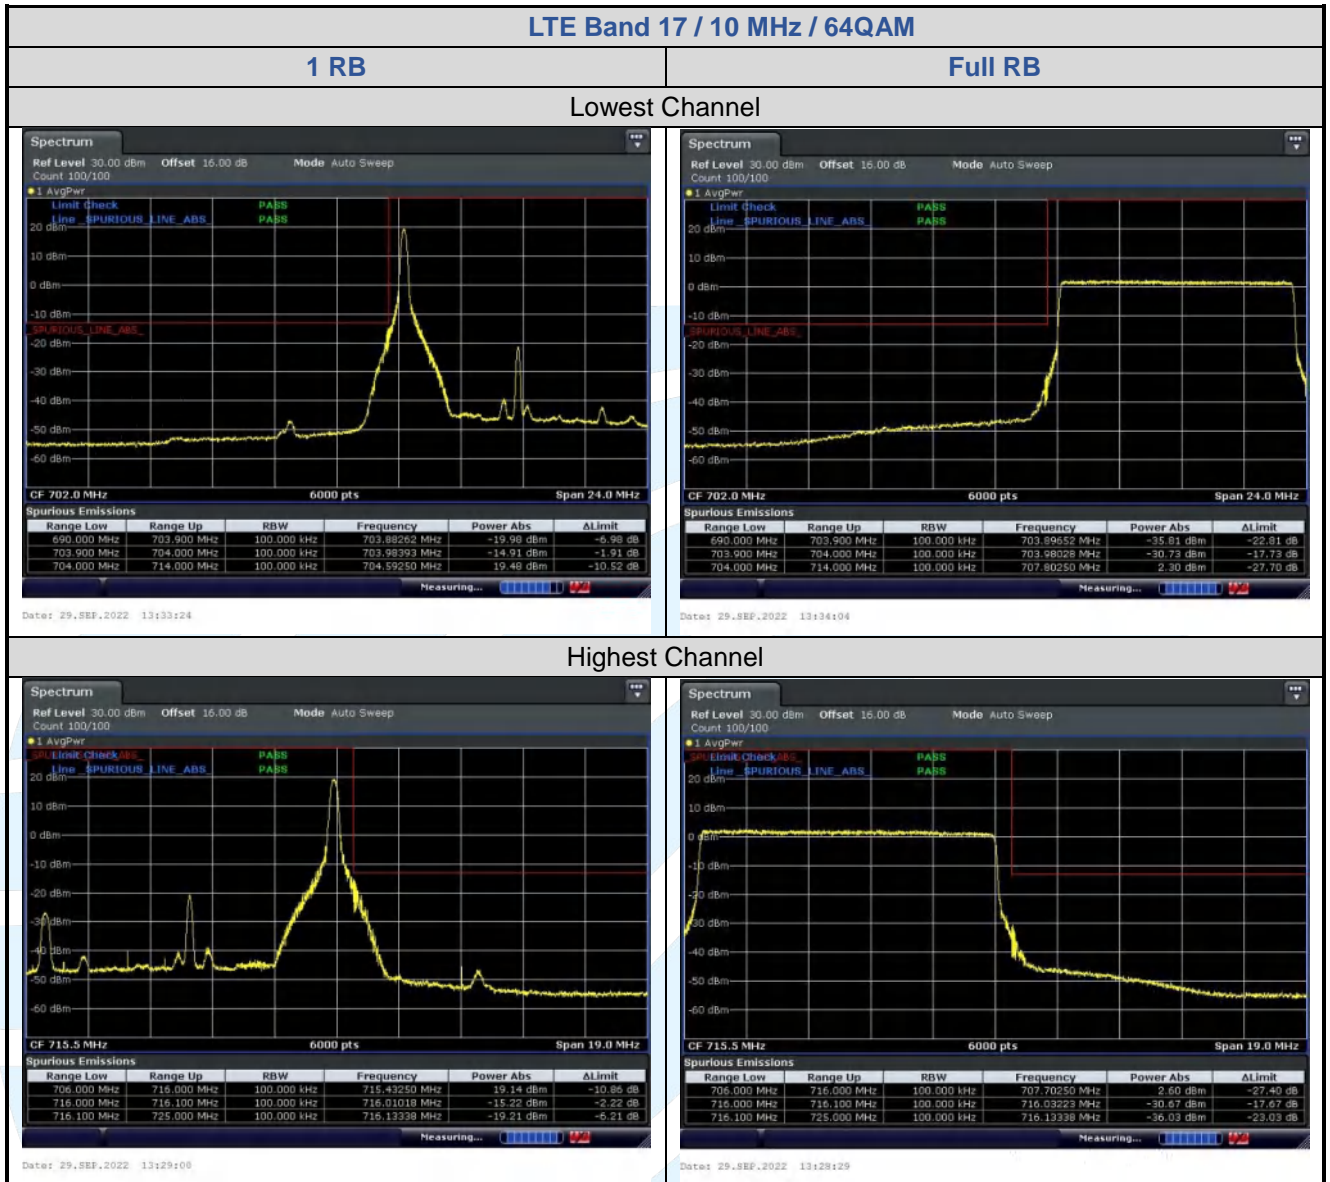

Date: 29-SEP-2022 12:47:30

Date: 29-SEP-2022 12:48:00

LTE Band 12 / 1.4 MHz / 64QAM

1 RB

Full RB

Lowest Channel

Date: 29-SEP-2022 12:15:106

Date: 29-SEP-2022 12:15:137

Highest Channel

Date: 29-SEP-2022 12:15:159

Date: 29-SEP-2022 12:15:141

LTE Band 12 / 10 MHz / 64QAM

1 RB

Full RB

Lowest Channel

Date: 29-SEP-2022 12:50:09

Date: 29-SEP-2022 12:50:45

Highest Channel

Date: 29-SEP-2022 12:47:01

Date: 29-SEP-2022 12:46:26

5.6.5 LTE Band 17

5.6.6 LTE Band 30