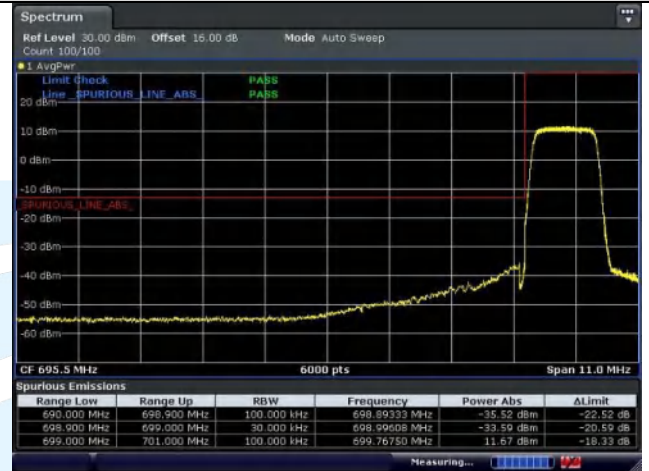

5.6.4 LTE Band 12

LTE Band 12 / 10 MHz / 16QAM

1 RB

Full RB

Lowest Channel

Date: 29-SEP-2022 12:48:43

Date: 29-SEP-2022 12:51:14

Highest Channel

Date: 29-SEP-2022 12:47:30

Date: 29-SEP-2022 12:48:00

LTE Band 12 / 1.4 MHz / 64QAM

1 RB

Full RB

Lowest Channel

Date: 29-SEP-2022 12:15:106

Date: 29-SEP-2022 12:15:137

Highest Channel

Date: 29-SEP-2022 12:15:159

Date: 29-SEP-2022 12:15:141

LTE Band 12 / 10 MHz / 64QAM

1 RB

Full RB

Lowest Channel

Date: 29-SEP-2022 12:50:09