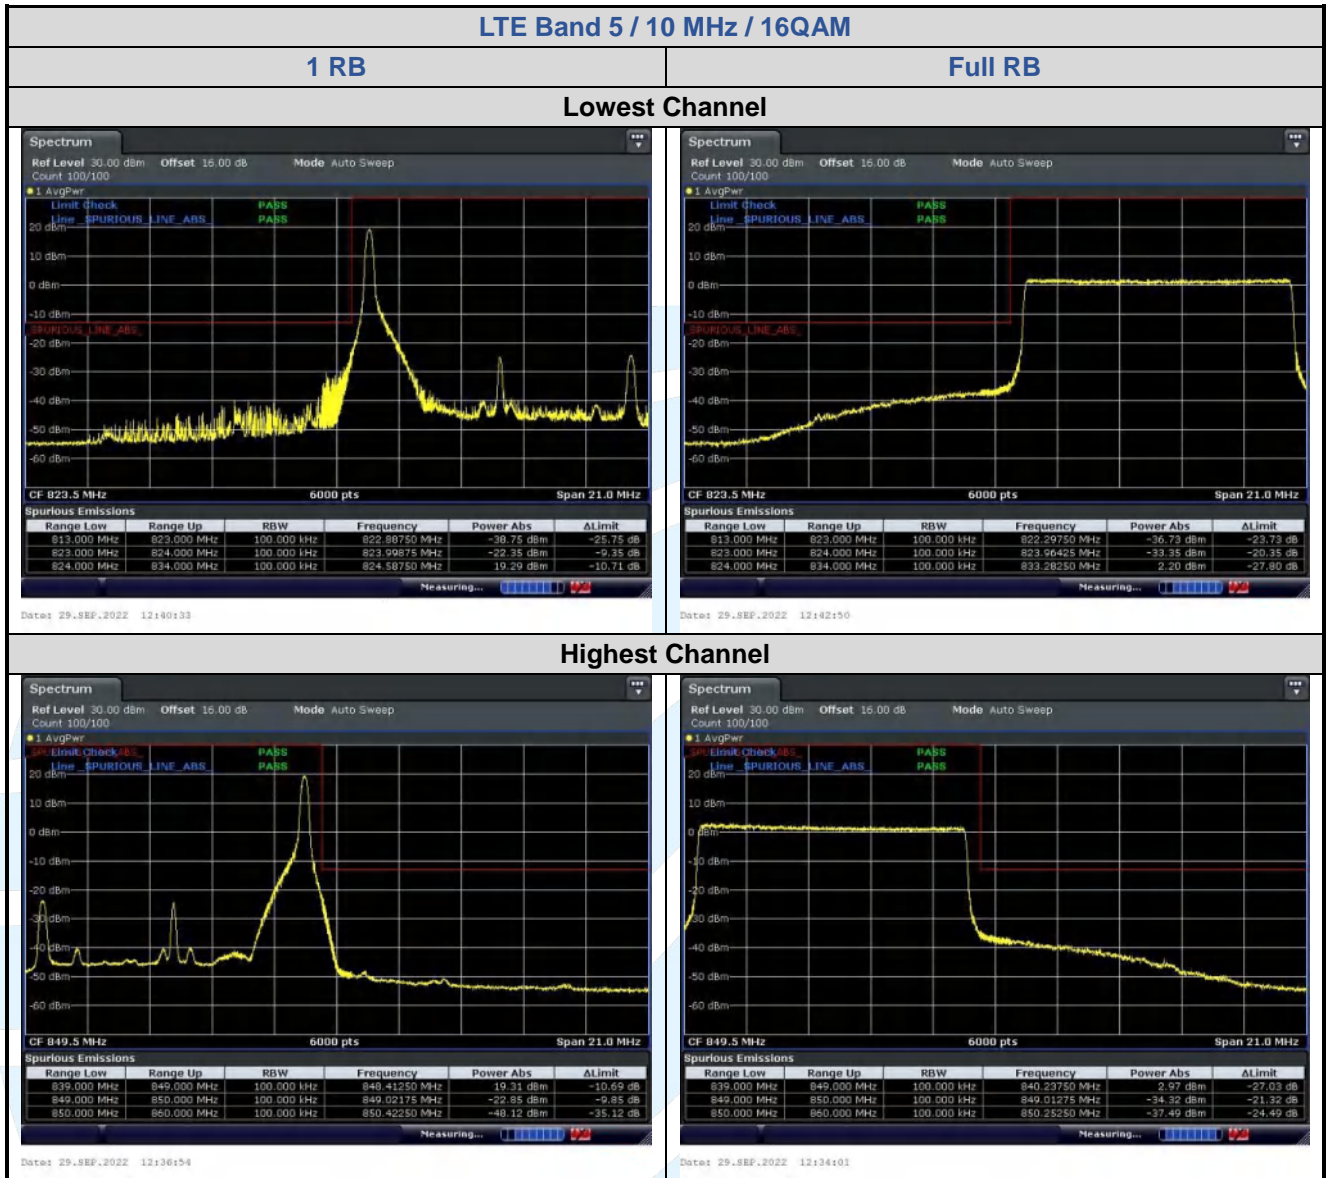

Date: 29-SEP-2022 17:23:26

Date: 29-SEP-2022 17:21:48

5.6.3 LTE Band 5

LTE Band 5 / 1.4 MHz / 16QAM

1 RB

Full RB

Lowest Channel

Highest Channel

5.6.4 LTE Band 12

LTE Band 12 / 10 MHz / 16QAM

1 RB

Full RB

Lowest Channel

Date: 29-SEP-2022 12:48:43

Date: 29-SEP-2022 12:51:14

Highest Channel

Date: 29-SEP-2022 12:47:30

Date: 29-SEP-2022 12:48:00

LTE Band 12 / 1.4 MHz / 64QAM

1 RB

Full RB

Lowest Channel

Date: 29-SEP-2022 12:15:106

Date: 29-SEP-2022 12:15:137

Highest Channel

Date: 29-SEP-2022 12:15:159

Date: 29-SEP-2022 12:15:141

LTE Band 12 / 10 MHz / 64QAM

1 RB

Full RB

Lowest Channel

Date: 29-SEP-2022 12:50:09