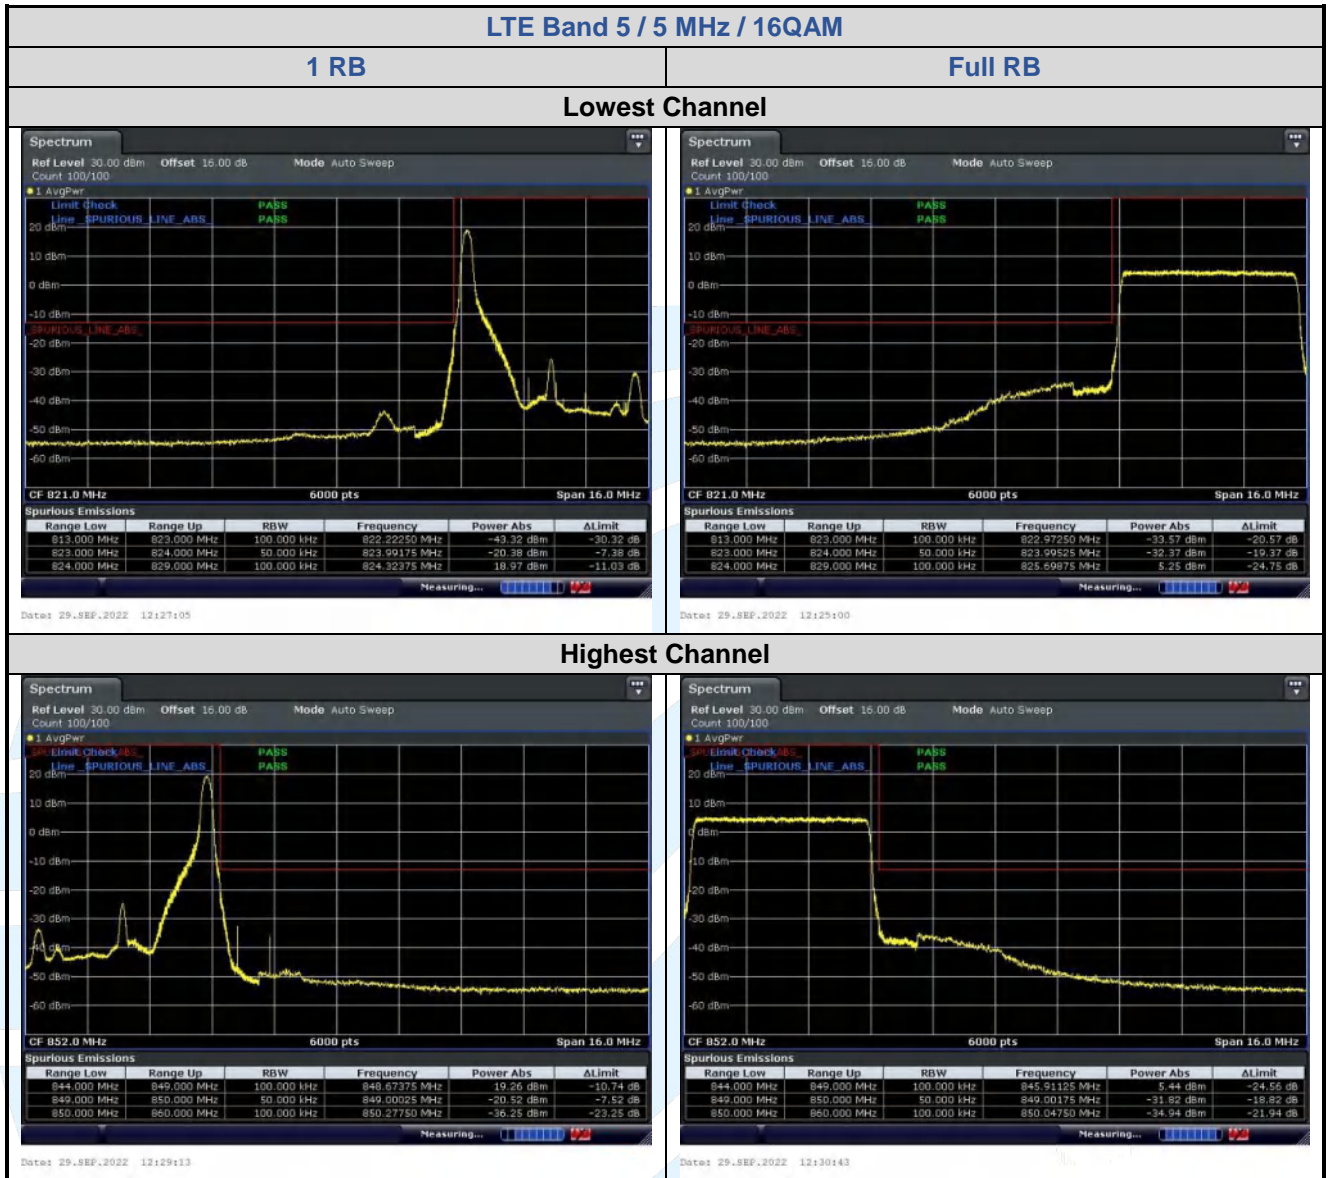

Date: 29-SEP-2022 17:23:26

Date: 29-SEP-2022 17:21:48

5.6.3 LTE Band 5

LTE Band 5 / 1.4 MHz / 16QAM

1 RB

Full RB

Lowest Channel

Highest Channel

5.6.4 LTE Band 12

LTE Band 12 / 10 MHz / 16QAM

1 RB

Full RB

Lowest Channel

Date: 29-SEP-2022 12:48:43

Date: 29-SEP-2022 12:51:14

Highest Channel

Date: 29-SEP-2022 12:47:30

Date: 29-SEP-2022 12:48:00

LTE Band 12 / 1.4 MHz / 64QAM

1 RB

Full RB

Lowest Channel

Date: 29-SEP-2022 12:15:106

Date: 29-SEP-2022 12:15:137

Highest Channel

Date: 29-SEP-2022 12:15:159

Date: 29-SEP-2022 12:15:141

LTE Band 12 / 10 MHz / 64QAM

1 RB

Full RB

Lowest Channel

Date: 29-SEP-2022 12:50:09