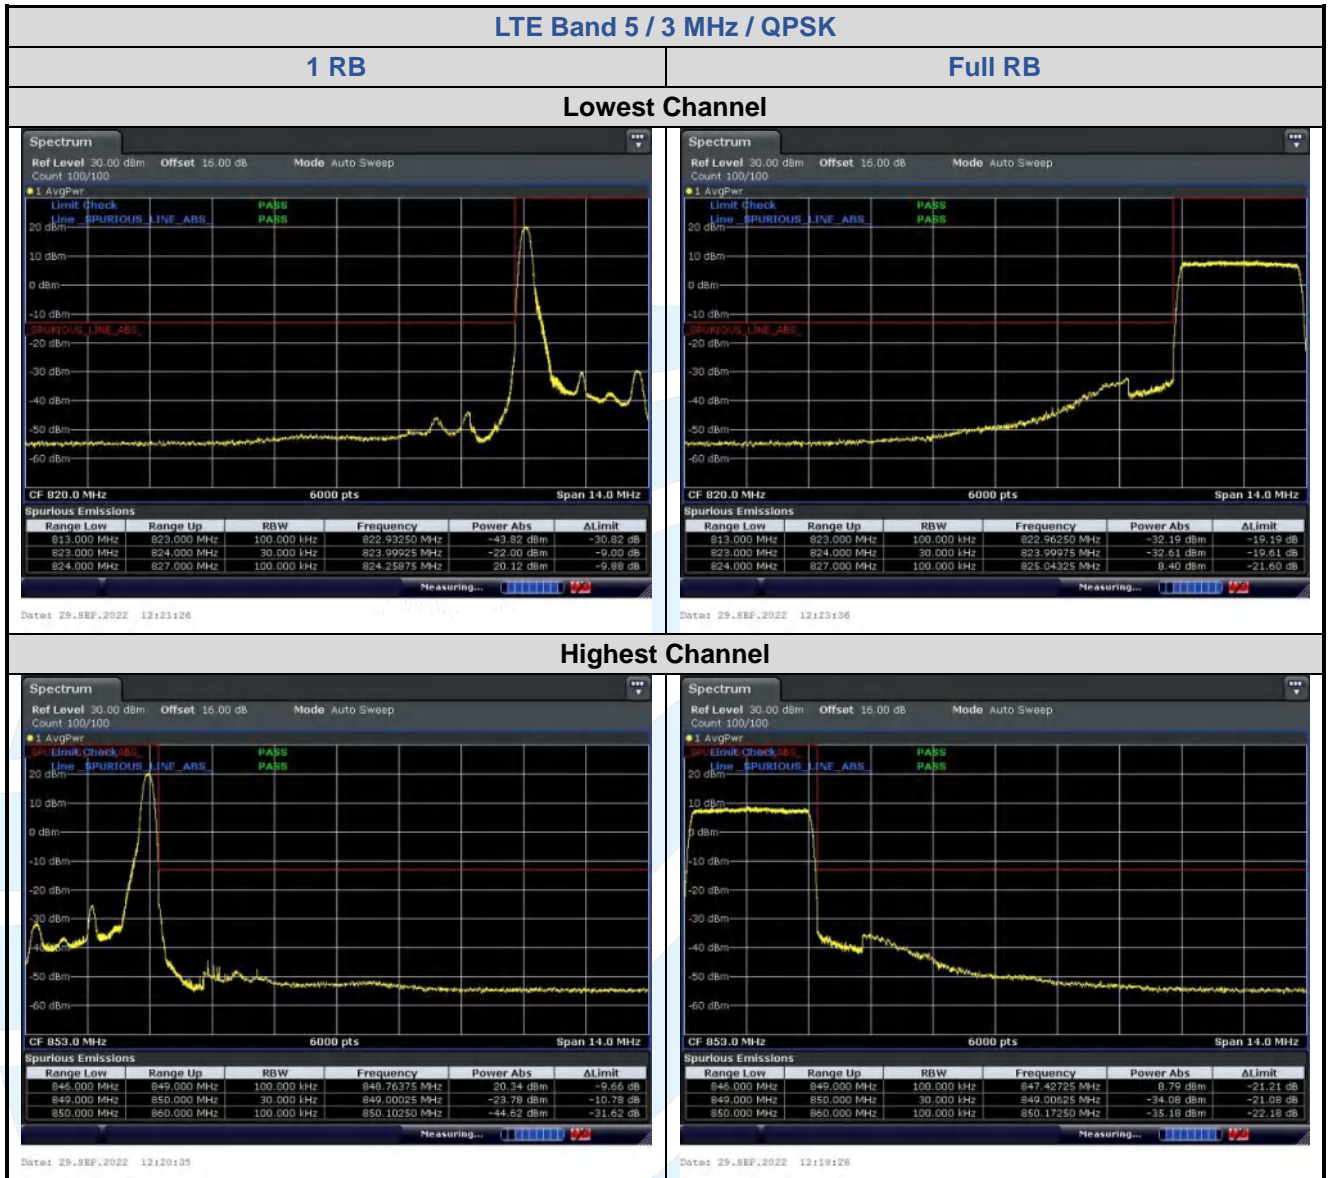

Date: 29-SEP-2022 14:13:17

LTE Band 4 / 20 MHz / 64QAM

1 RB

Full RB

Lowest Channel

Date: 29-SEP-2022 17:24:08

Date: 29-SEP-2022 17:25:17

Highest Channel

Date: 29-SEP-2022 17:23:26

Date: 29-SEP-2022 17:21:48

5.6.3 LTE Band 5

LTE Band 5 / 1.4 MHz / 16QAM

1 RB

Full RB

Lowest Channel

Highest Channel

5.6.4 LTE Band 12

LTE Band 12 / 10 MHz / 16QAM

1 RB

Full RB

Lowest Channel

Date: 29-SEP-2022 12:48:43

Date: 29-SEP-2022 12:51:14

Highest Channel

Highest Channel

Date: 29-SEP-2022 12:15:159

Date: 29-SEP-2022 12:15:141

LTE Band 12 / 10 MHz / 64QAM

1 RB

Full RB

Lowest Channel

Date: 29-SEP-2022 12:50:09