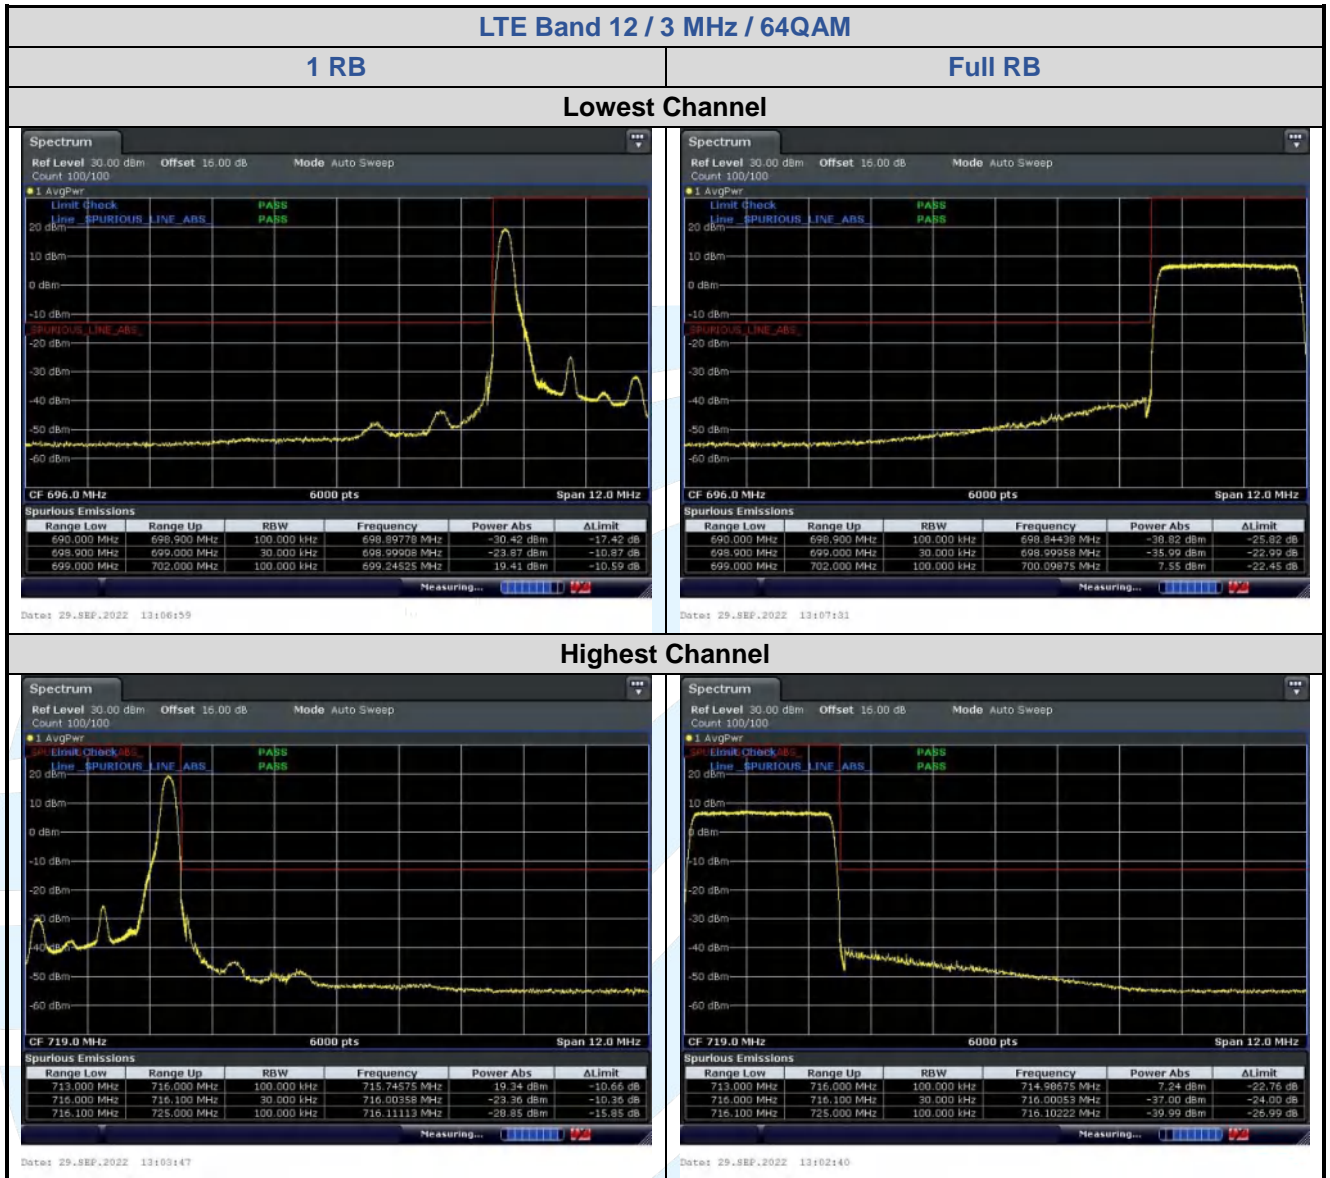

5.6.4 LTE Band 12

LTE Band 12 / 10 MHz / 16QAM

1 RB

Full RB

Lowest Channel

Date: 29-SEP-2022 12:48:43

Date: 29-SEP-2022 12:51:14

Highest Channel

Date: 29-SEP-2022 12:47:30

Date: 29-SEP-2022 12:48:00

LTE Band 12 / 1.4 MHz / 64QAM

1 RB

Full RB

Lowest Channel

Date: 29-SEP-2022 12:15:106

Date: 29-SEP-2022 12:15:137

Highest Channel

Date: 29-SEP-2022 12:15:159

Date: 29-SEP-2022 12:15:141

LTE Band 12 / 10 MHz / 64QAM

1 RB

Full RB

Lowest Channel

Date: 29-SEP-2022 12:50:09

Date: 29-SEP-2022 12:50:45

Highest Channel

Date: 29-SEP-2022 12:47:01

Date: 29-SEP-2022 12:46:26

5.6.5 LTE Band 17

5.6.6 LTE Band 30