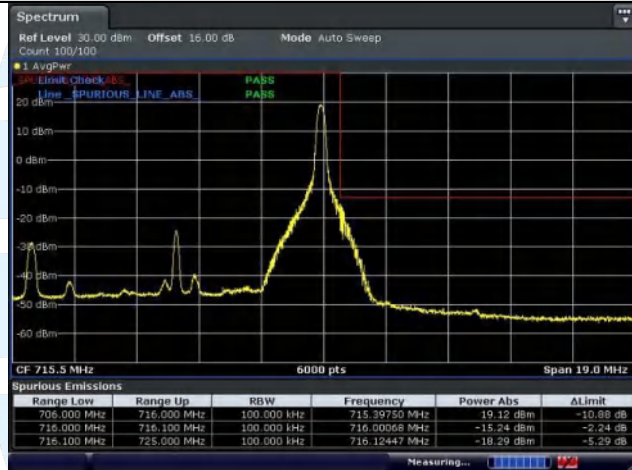

Date: 29-SEP-2022 12:47:30

Date: 29-SEP-2022 12:48:00

LTE Band 12 / 1.4 MHz / 64QAM

1 RB

Full RB

Lowest Channel

Date: 29-SEP-2022 12:15:106

Date: 29-SEP-2022 12:15:137

Highest Channel

Date: 29-SEP-2022 12:15:159

Date: 29-SEP-2022 12:15:141

LTE Band 12 / 10 MHz / 64QAM

1 RB

Full RB

Lowest Channel

Date: 29-SEP-2022 12:50:09

Date: 29-SEP-2022 12:50:45

Highest Channel

Date: 29-SEP-2022 12:47:01

Date: 29-SEP-2022 12:46:26

5.6.5 LTE Band 17

5.6.6 LTE Band 30