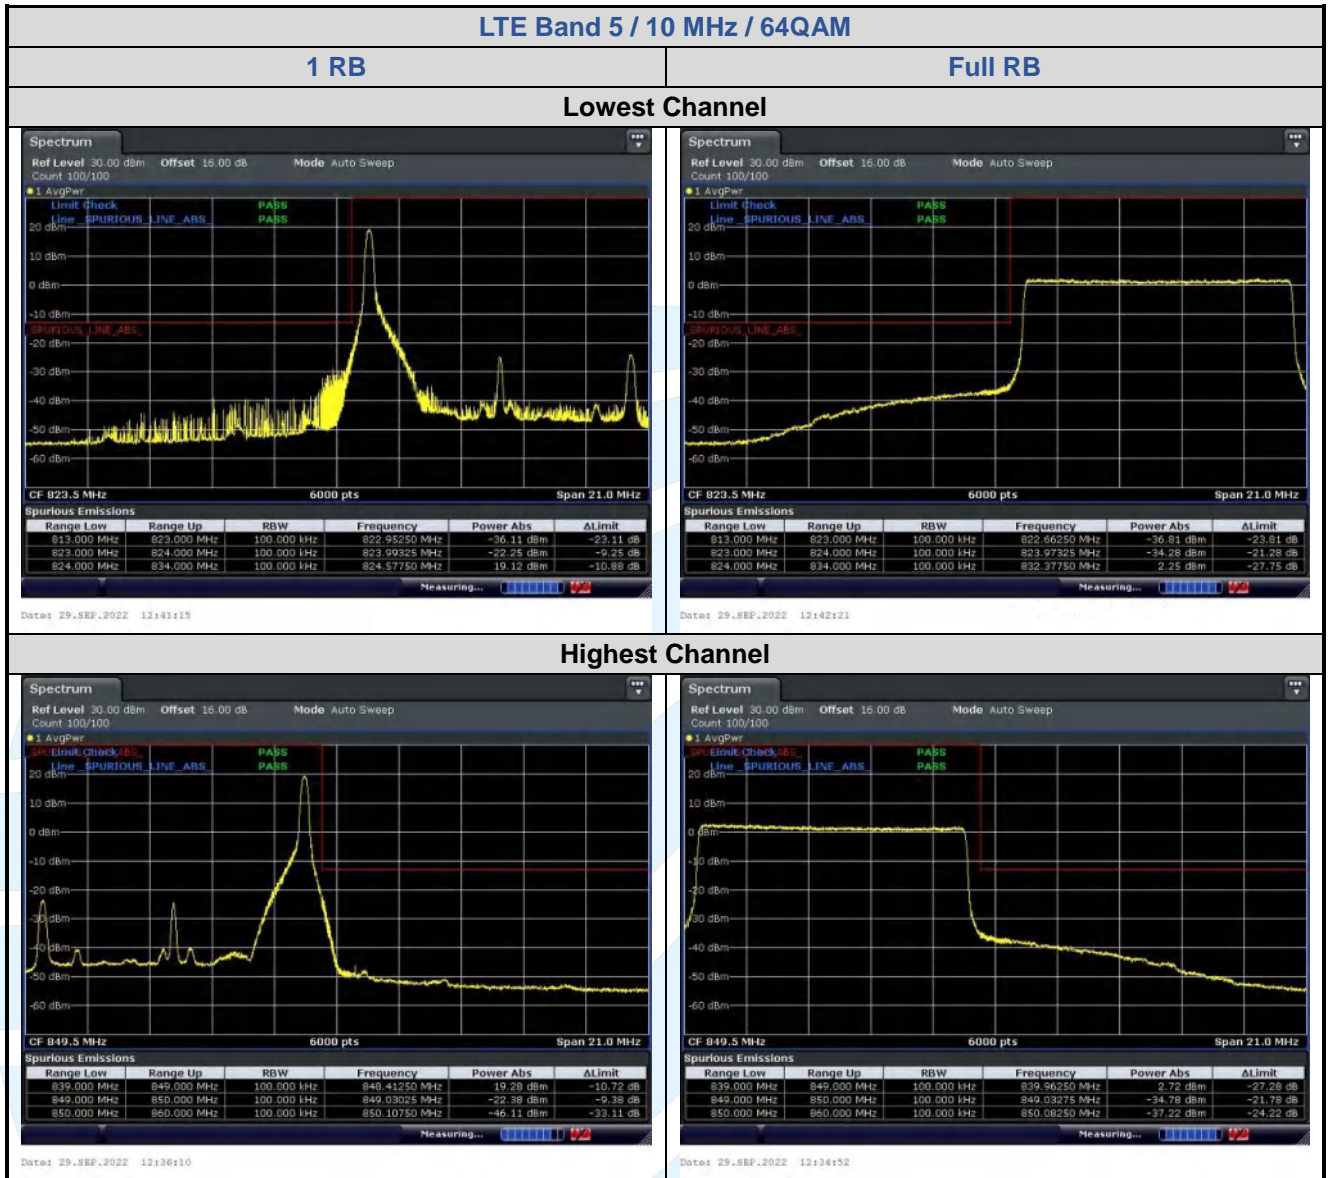

Date: 29-SEP-2022 17:23:26

Date: 29-SEP-2022 17:21:48

5.6.3 LTE Band 5

LTE Band 5 / 1.4 MHz / 16QAM

1 RB

Full RB

Lowest Channel

Highest Channel

5.6.4 LTE Band 12

LTE Band 12 / 10 MHz / 16QAM

1 RB

Full RB

Lowest Channel

Date: 29-SEP-2022 12:48:43

Date: 29-SEP-2022 12:51:14

Highest Channel

Date: 29-SEP-2022 12:47:30

Date: 29-SEP-2022 12:48:00

LTE Band 12 / 1.4 MHz / 64QAM

1 RB

Full RB

Lowest Channel

Date: 29-SEP-2022 12:15:106

Date: 29-SEP-2022 12:15:137

Highest Channel

Date: 29-SEP-2022 12:15:159

Date: 29-SEP-2022 12:15:141

LTE Band 12 / 10 MHz / 64QAM

1 RB

Full RB

Lowest Channel

Date: 29-SEP-2022 12:50:09