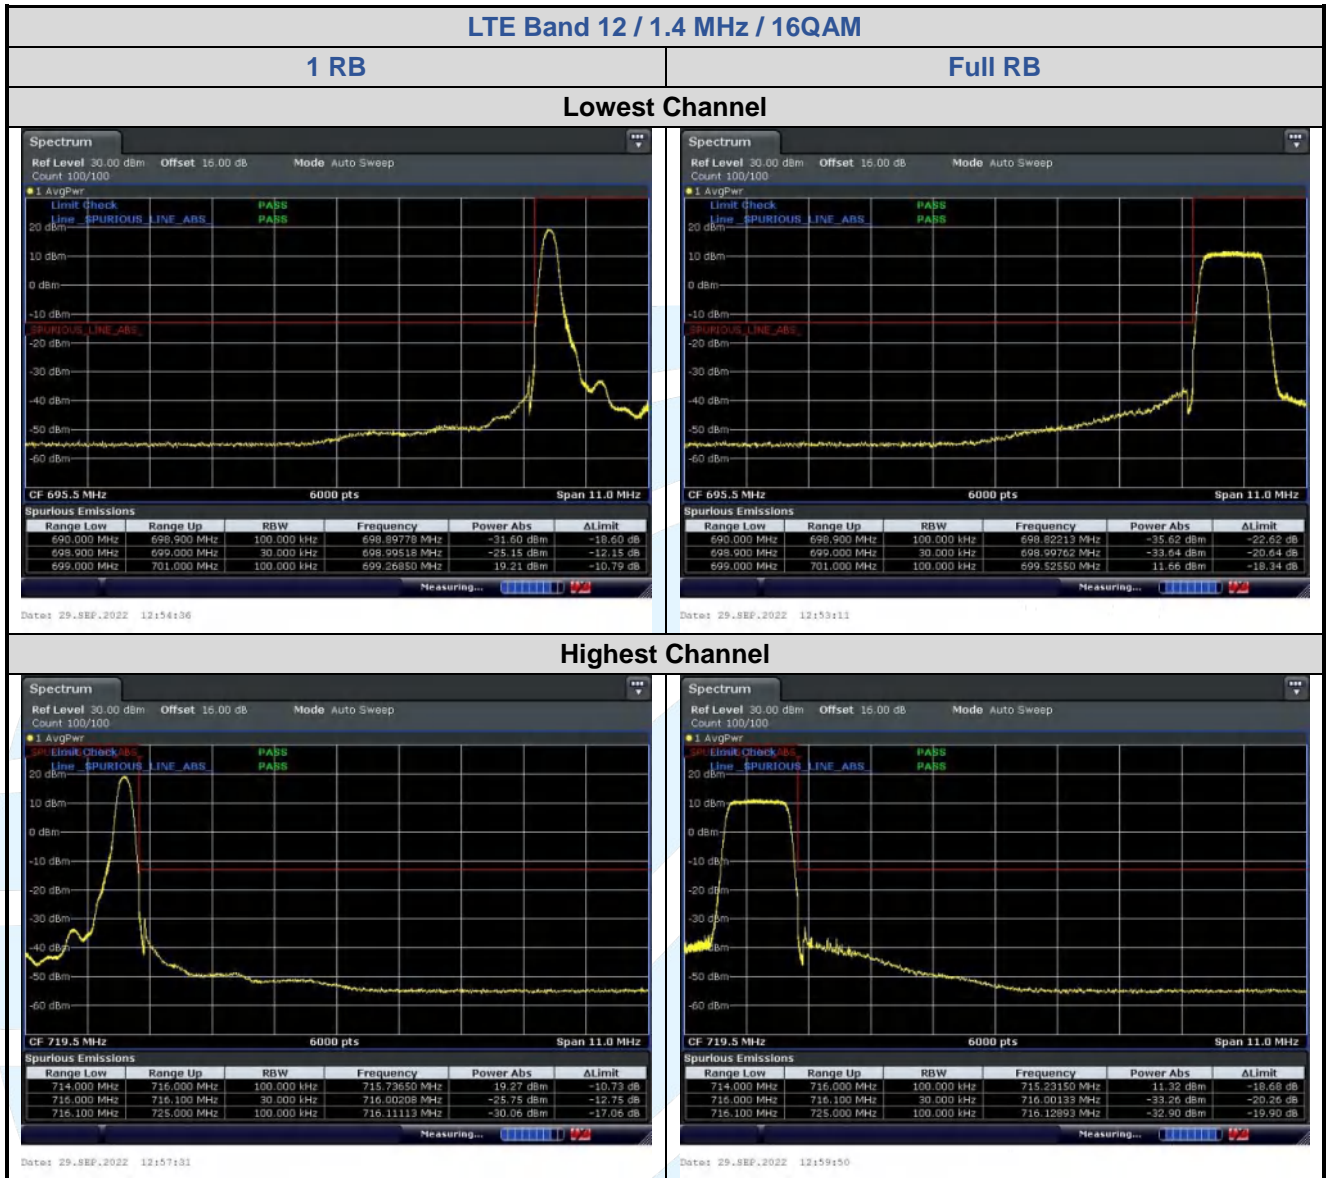

Date: 29-SEP-2022 17:23:26

Date: 29-SEP-2022 17:21:48

5.6.3 LTE Band 5

LTE Band 5 / 1.4 MHz / 16QAM

1 RB

Full RB

Lowest Channel

Highest Channel

5.6.4 LTE Band 12

LTE Band 12 / 10 MHz / 16QAM

1 RB

Full RB

Lowest Channel

Date: 29-SEP-2022 12:48:43

Date: 29-SEP-2022 12:51:14

Highest Channel

Date: 29-SEP-2022 12:47:30

Date: 29-SEP-2022 12:48:00

LTE Band 12 / 1.4 MHz / 64QAM

1 RB

Full RB

Lowest Channel

Date: 29-SEP-2022 12:15:106

Date: 29-SEP-2022 12:15:137

Highest Channel

Date: 29-SEP-2022 12:15:159

Date: 29-SEP-2022 12:15:141

LTE Band 12 / 10 MHz / 64QAM

1 RB

Full RB

Lowest Channel

Date: 29-SEP-2022 12:50:09