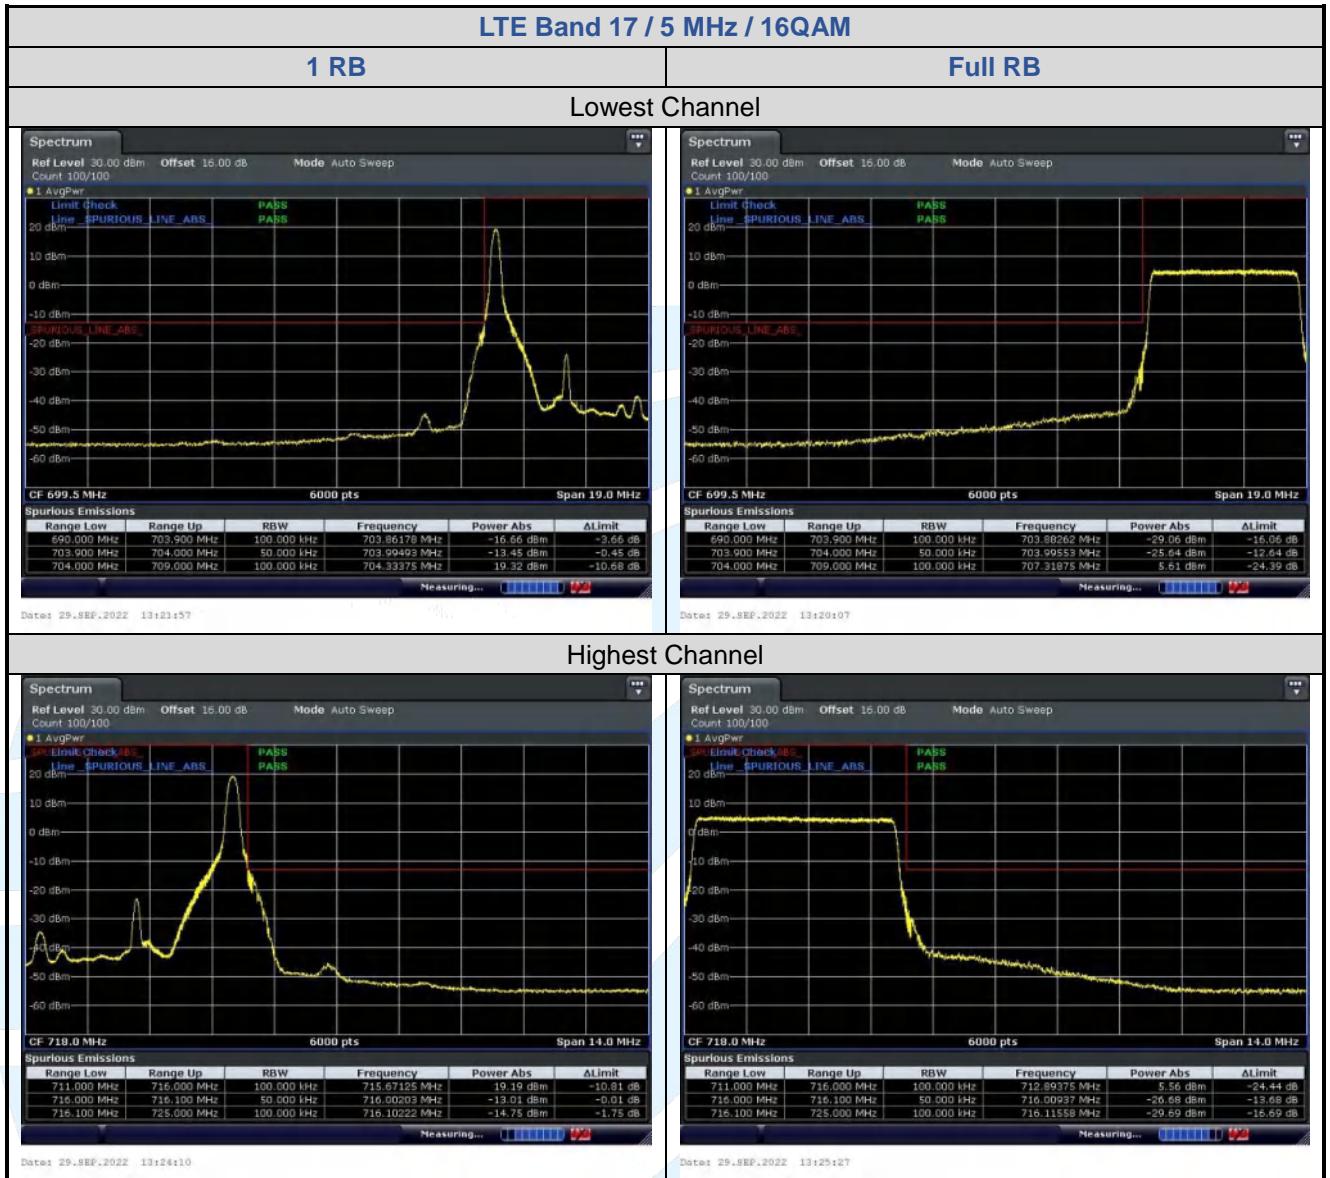

Date: 29-SEP-2022 12:47:30

Date: 29-SEP-2022 12:48:00

LTE Band 12 / 1.4 MHz / 64QAM

1 RB

Full RB

Lowest Channel

Date: 29-SEP-2022 12:15:106

Date: 29-SEP-2022 12:15:137

Highest Channel

Date: 29-SEP-2022 12:15:159

Date: 29-SEP-2022 12:15:141

LTE Band 12 / 10 MHz / 64QAM

1 RB

Full RB

Lowest Channel

Date: 29-SEP-2022 12:50:09

Date: 29-SEP-2022 12:50:45

Highest Channel

Date: 29-SEP-2022 12:47:01

Date: 29-SEP-2022 12:46:26

5.6.5 LTE Band 17

5.6.6 LTE Band 30