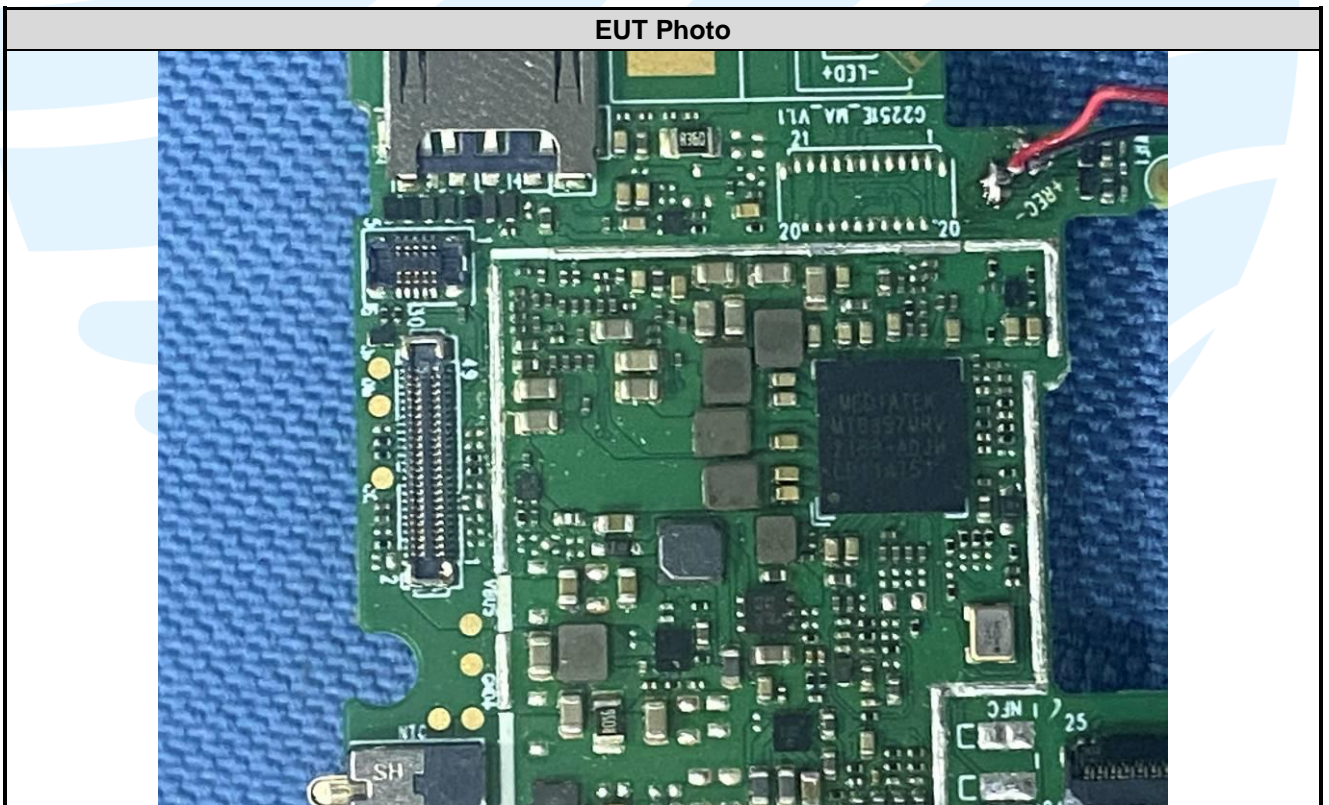

APPENDIX 2 PHOTOS OF EUT CONSTRUCTIONAL DETAILS EUT INTERNAL PHOTOS

WWAN DIV Antenna
(TX Bands: >1GHz)

WLAN/BT/GPS
Antenna

WWAN Main Antenna
(TX Bands: < 1GHz)

EUT Photo