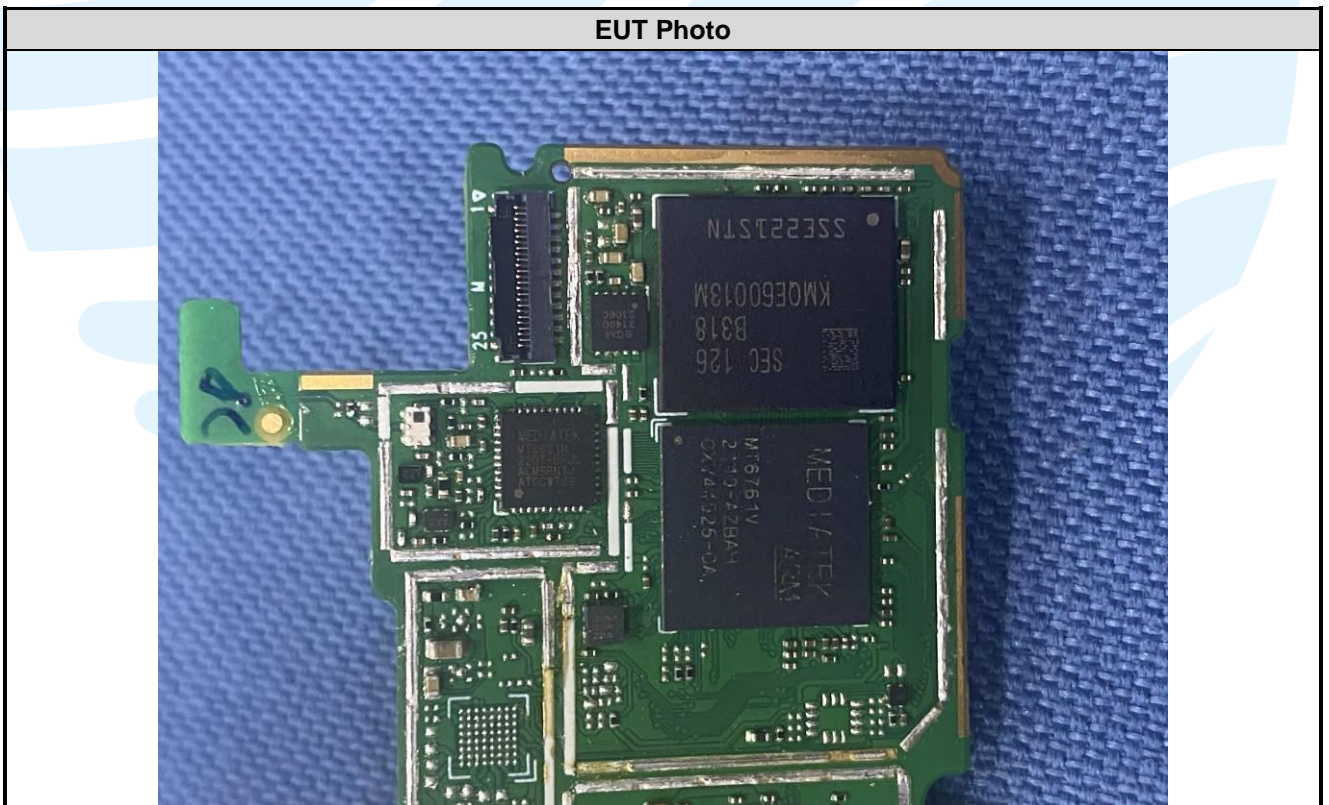

APPENDIX 2 PHOTOS OF EUT CONSTRUCTIONAL DETAILS EUT INTERNAL PHOTOS

WWAN DIV Antenna
(TX Bands: >1GHz)

WLAN/BT/GPS
Antenna

WWAN Main Antenna
(TX Bands: < 1GHz)

EUT Photo