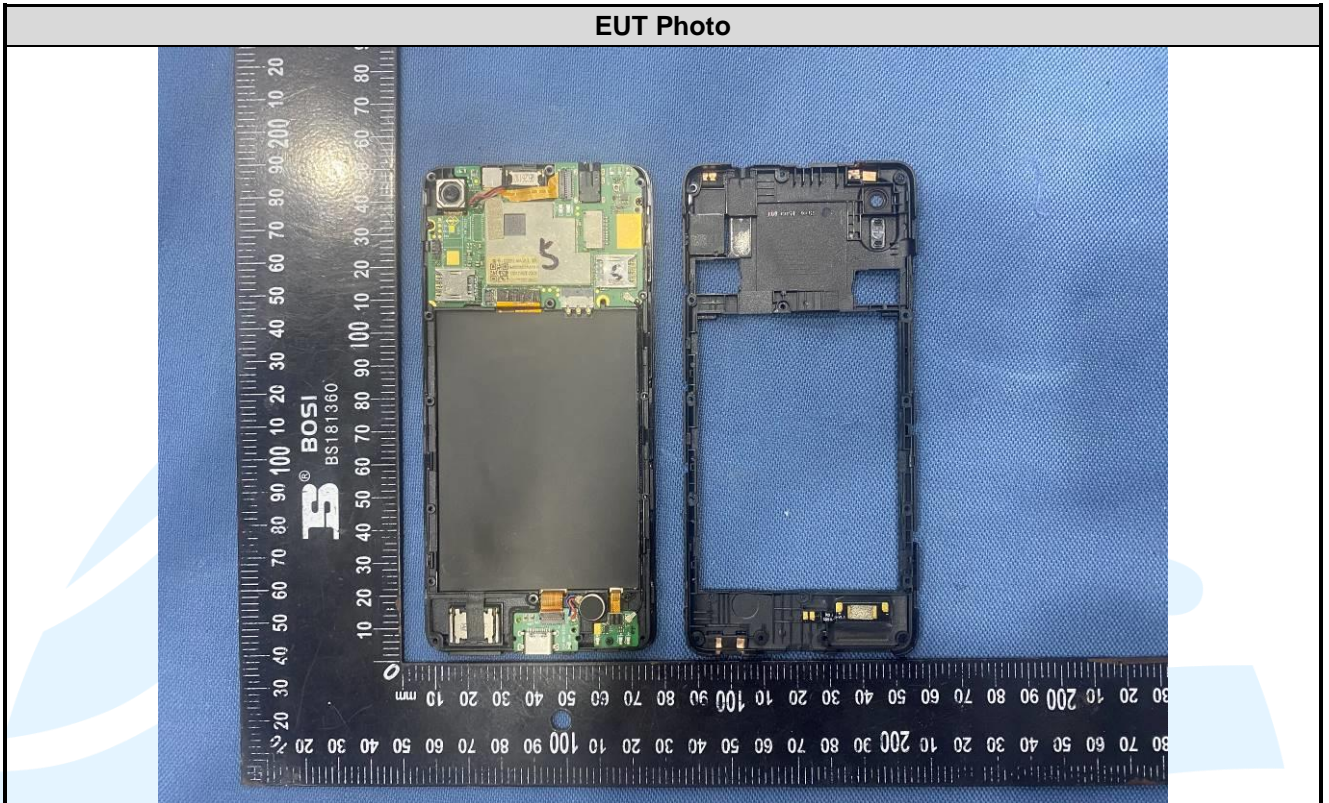

APPENDIX 2 PHOTOS OF EUT CONSTRUCTIONAL DETAILS EUT INTERNAL PHOTOS

WWAN DIV Antenna
(TX Bands: >1GHz)

WLAN/BT/GPS
Antenna

WWAN Main Antenna
(TX Bands: < 1GHz)

EUT Photo