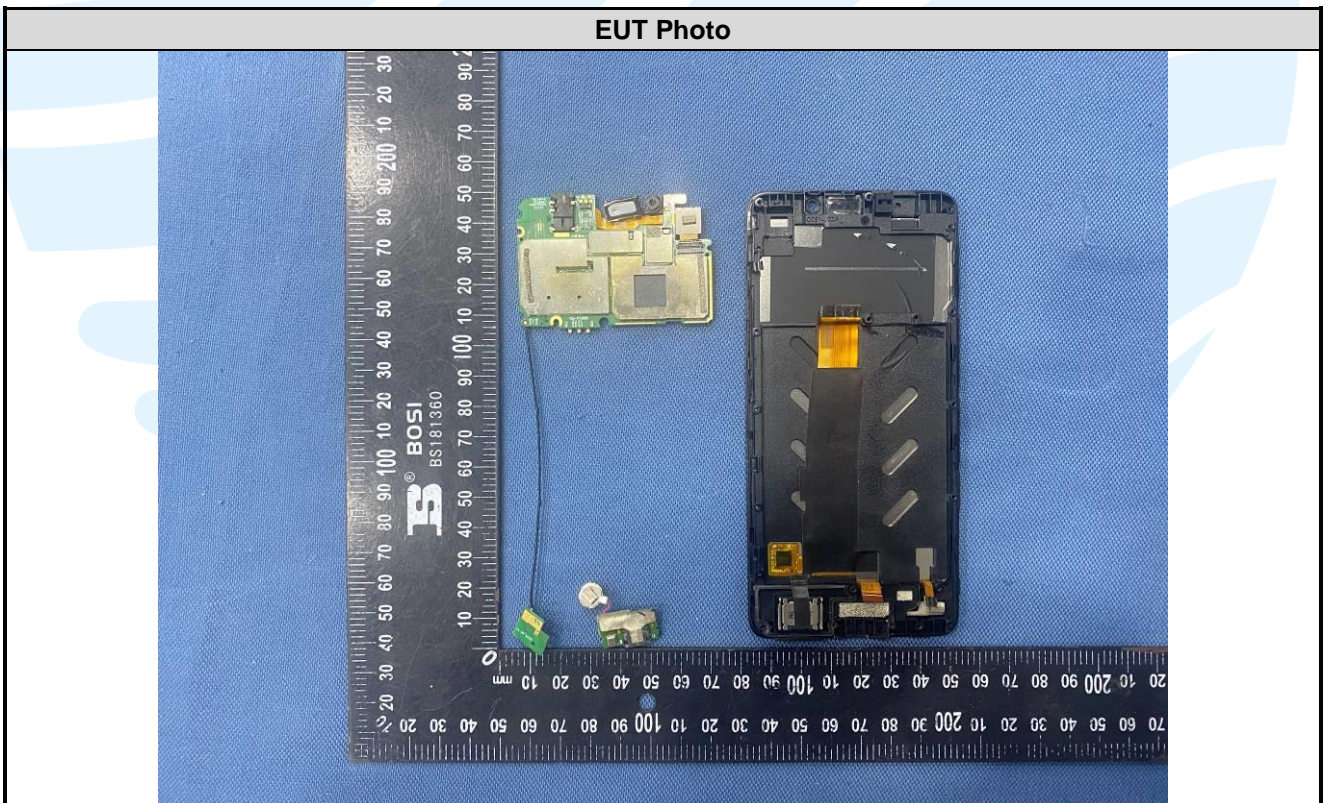

APPENDIX 2 PHOTOS OF EUT CONSTRUCTIONAL DETAILS EUT INTERNAL PHOTOS

WWAN DIV Antenna
(TX Bands: >1GHz)

WLAN/BT/GPS
Antenna

WWAN Main Antenna
(TX Bands: < 1GHz)

EUT Photo