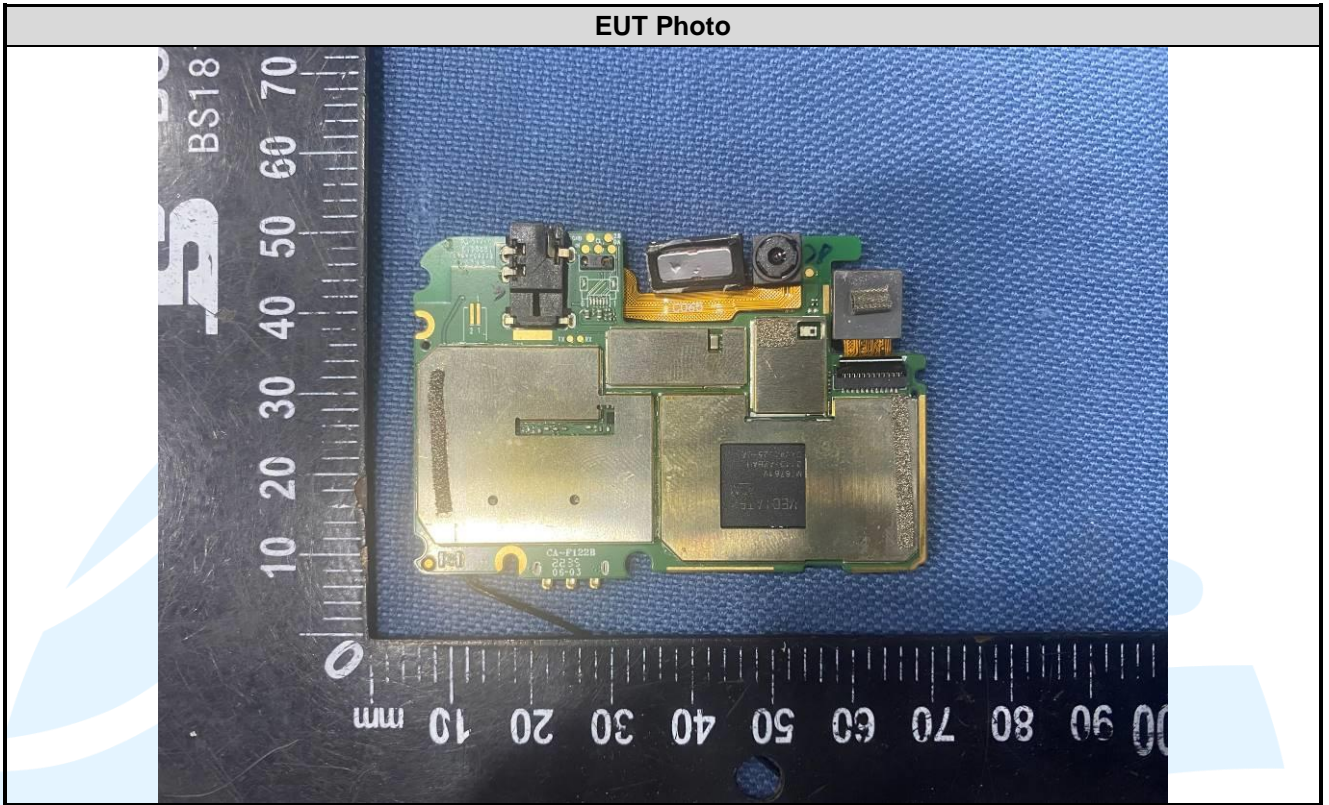

APPENDIX 2 PHOTOS OF EUT CONSTRUCTIONAL DETAILS EUT INTERNAL PHOTOS

WWAN DIV Antenna
(TX Bands: >1GHz)

WLAN/BT/GPS
Antenna

WWAN Main Antenna
(TX Bands: < 1GHz)

EUT Photo