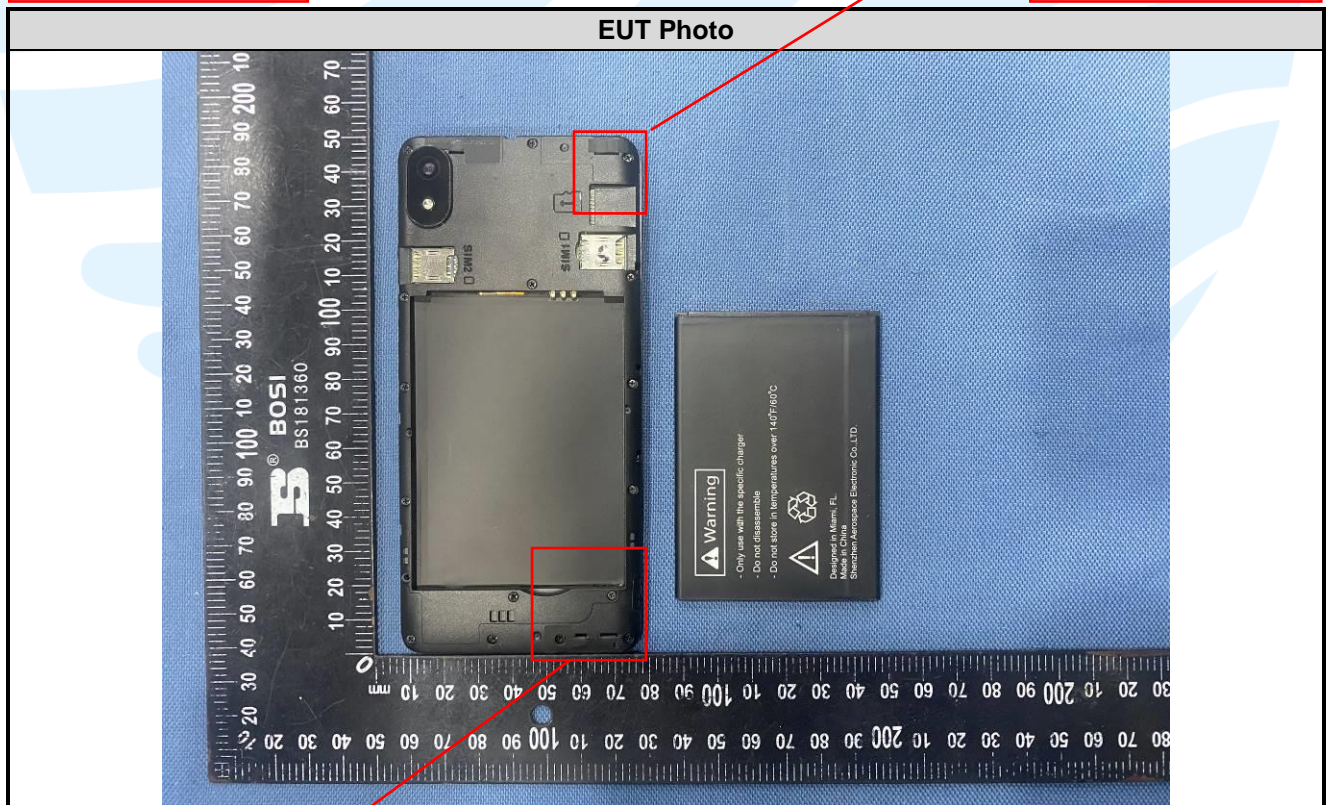

APPENDIX 2 PHOTOS OF EUT CONSTRUCTIONAL DETAILS EUT INTERNAL PHOTOS

WWAN DIV Antenna
(TX Bands: >1GHz)

WLAN/BT/GPS
Antenna

WWAN Main Antenna
(TX Bands: < 1GHz)

EUT Photo