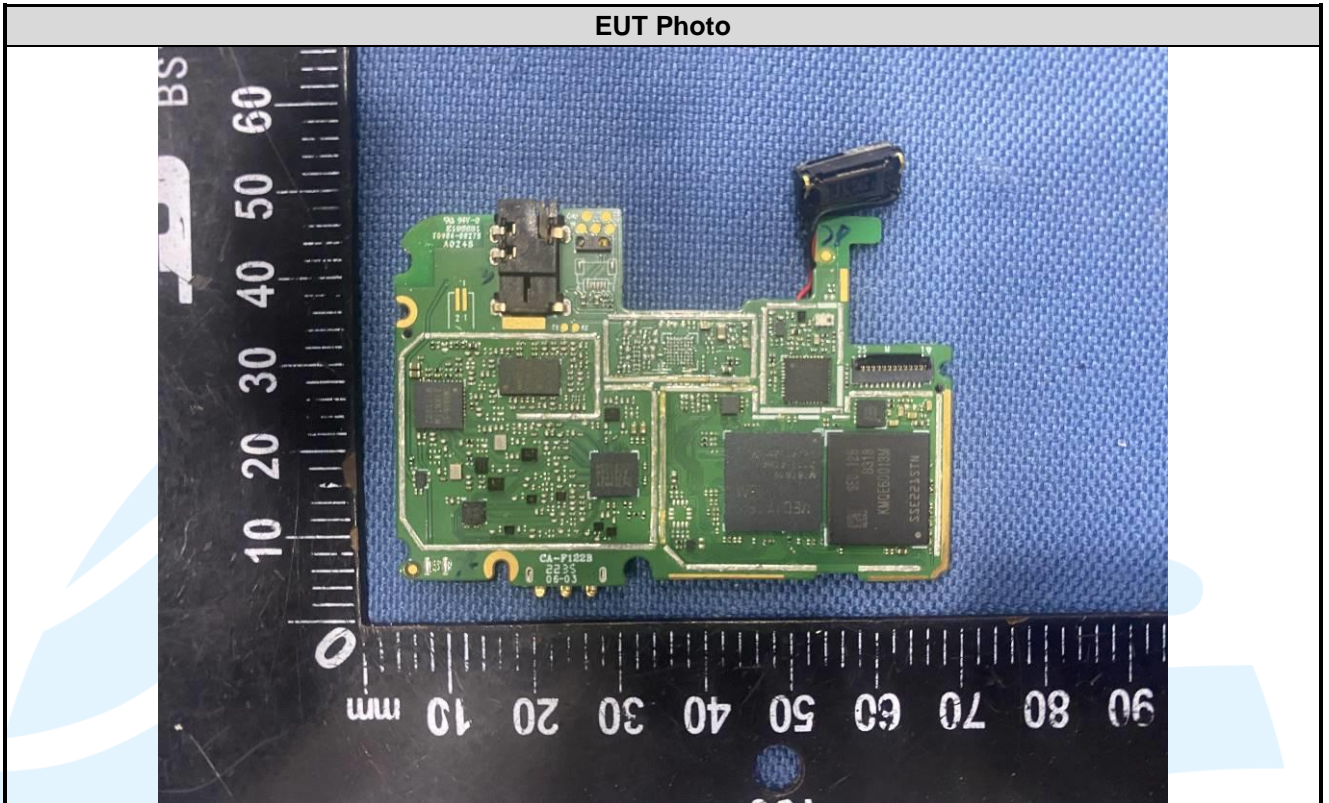

APPENDIX 2 PHOTOS OF EUT CONSTRUCTIONAL DETAILS EUT INTERNAL PHOTOS

WWAN DIV Antenna
(TX Bands: >1GHz)

WLAN/BT/GPS
Antenna

WWAN Main Antenna
(TX Bands: < 1GHz)

EUT Photo