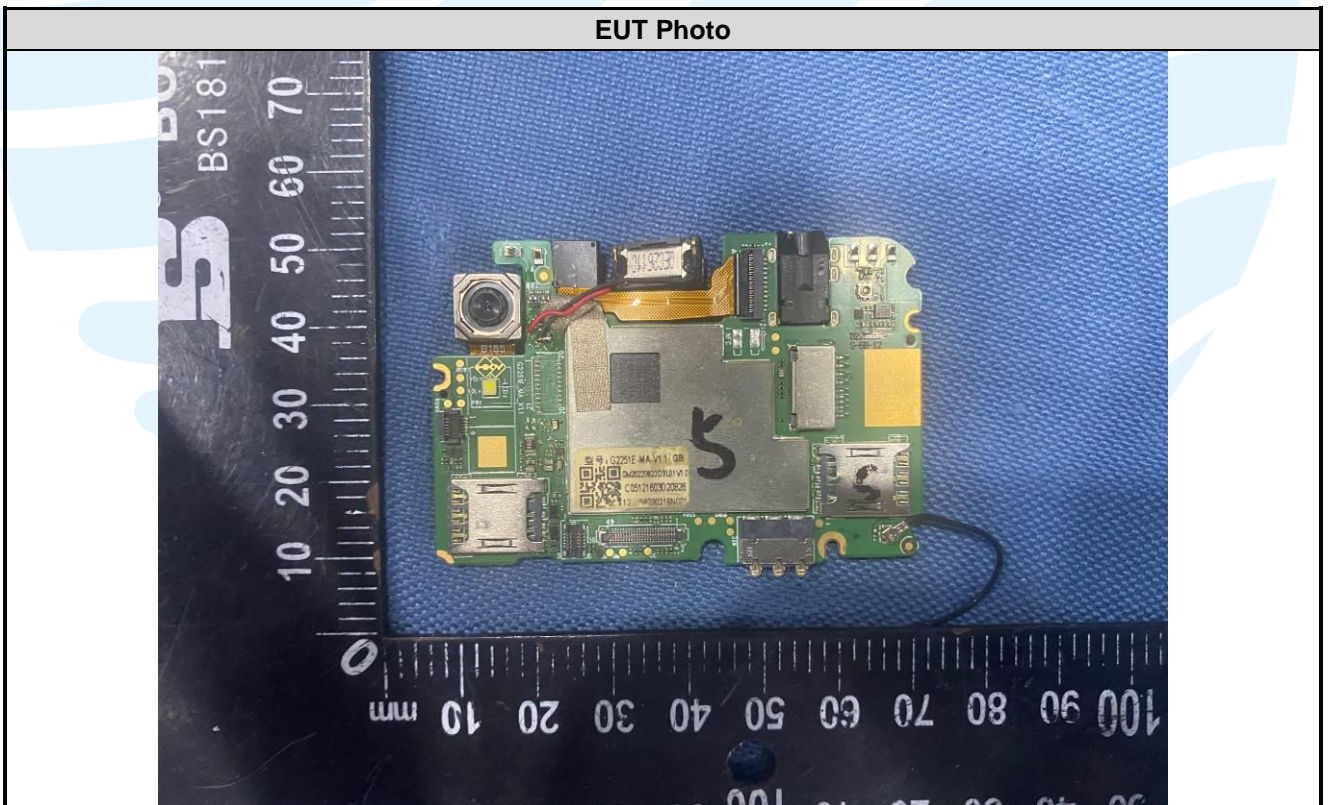

APPENDIX 2 PHOTOS OF EUT CONSTRUCTIONAL DETAILS EUT INTERNAL PHOTOS

WWAN DIV Antenna
(TX Bands: >1GHz)

WLAN/BT/GPS
Antenna

WWAN Main Antenna
(TX Bands: < 1GHz)

EUT Photo