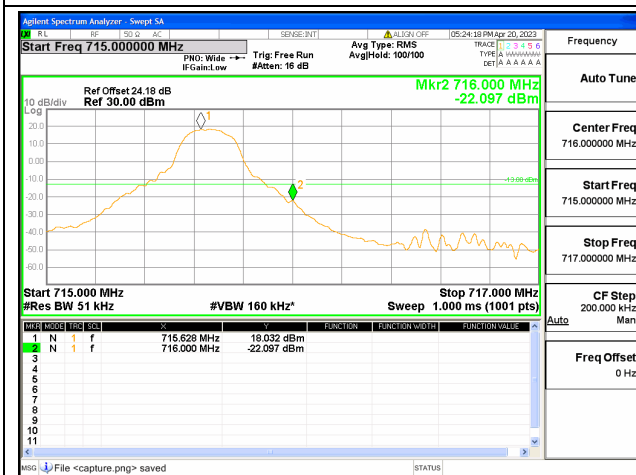

Band12 / 3MHz / Low CH / QPSK / 1 RB

Band12 / 3MHz / Low CH / QPSK / FULL RB

Band12 / 3MHz / High CH / QPSK / 1 RB

Band12 / 3MHz / High CH / QPSK / FULL RB

Band12 / 5MHz / Low CH / QPSK / 1 RB

Band12 / 5MHz / Low CH / QPSK / FULL RB