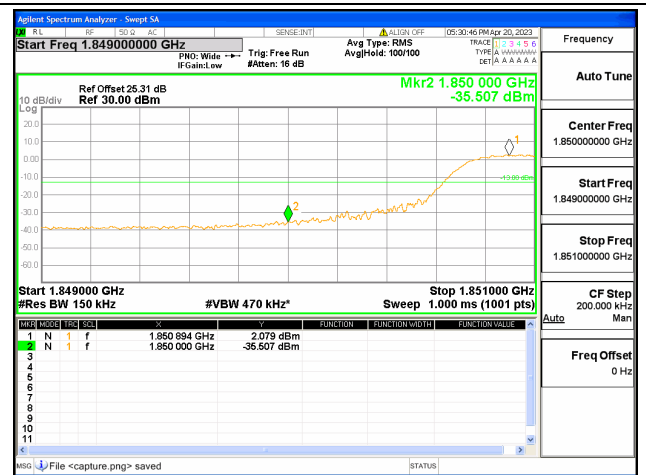

Band25 / 10MHz / High CH / QPSK / FULL RB

Band25 / 15MHz / Low CH / QPSK / FULL RB