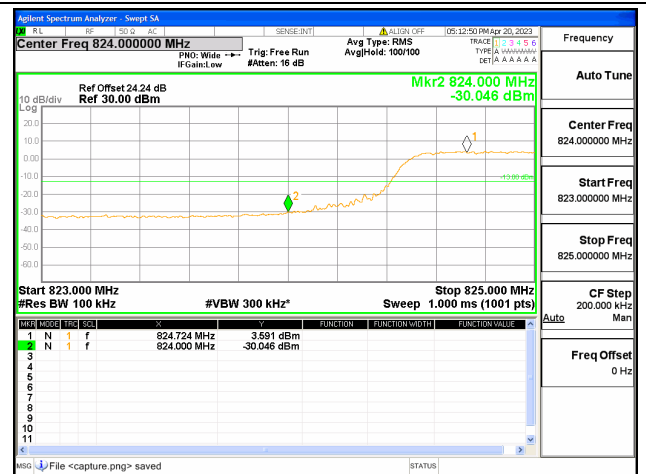

Band26 Part22 / 5MHz / High CH / QPSK / FULL RB

Band26 Part22 / 10MHz / Low CH / QPSK / FULL RB