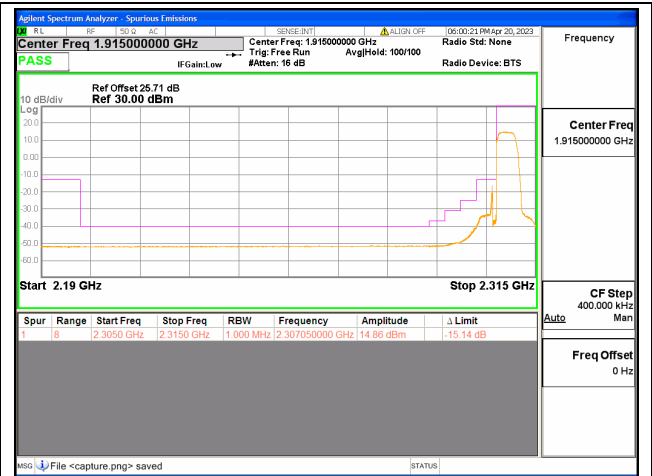

Band26 Part22 / 15MHz / Low CH / QPSK / FULL RB

Band26 Part22 / 15MHz / High CH / QPSK / 1 RB

Band26 Part22 / 15MHz / High CH / QPSK / FULL RB

Band30 / 5MHz / Low CH / QPSK / 1 RB

Band30 / 5MHz / Low CH / QPSK / FULL RB