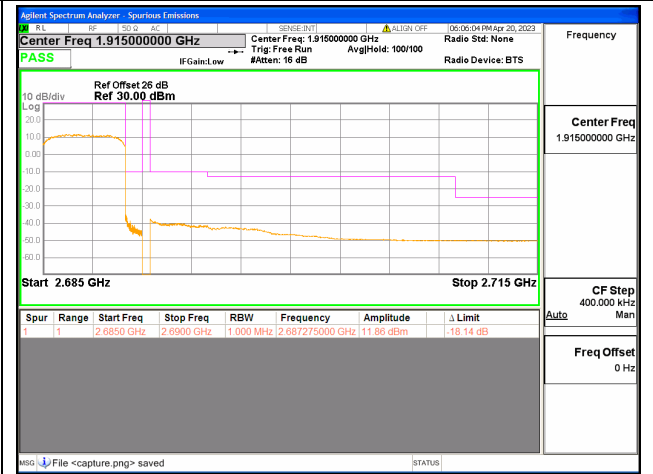

Band41 / 5MHz / Low CH / QPSK / FULL RB

Band41 / 5MHz / High CH / QPSK / FULL RB