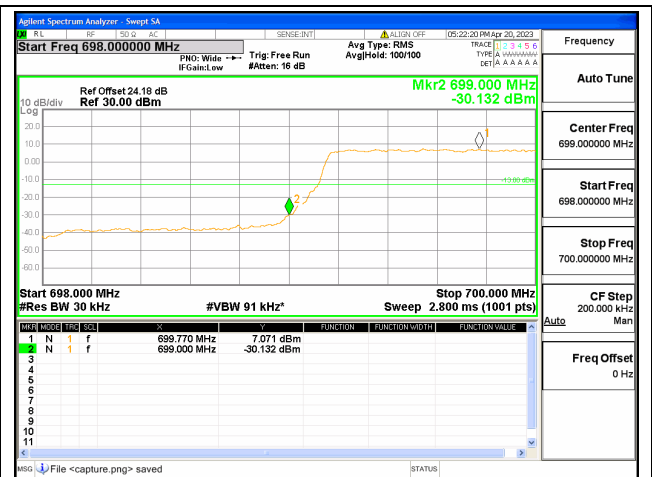

Band7 / 20MHz / High CH / QPSK / FULL RB

Band12 / 1.4MHz / Low CH / QPSK / FULL RB