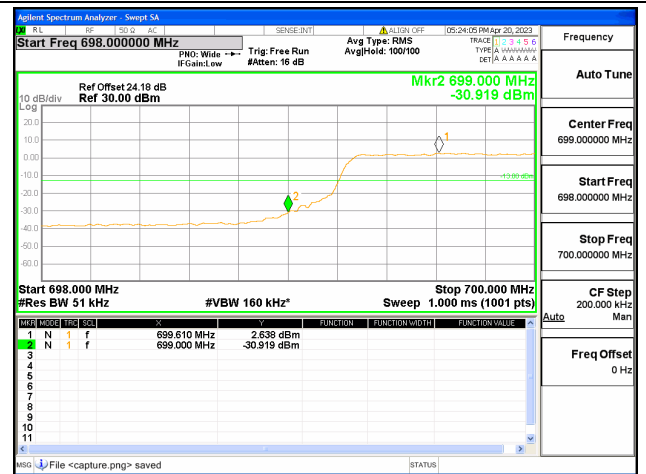

Band12 / 3MHz / Low CH / QPSK / 1 RB

Band12 / 3MHz / Low CH / QPSK / FULL RB

Band12 / 3MHz / High CH / QPSK / 1 RB

Band12 / 3MHz / High CH / QPSK / FULL RB

Band12 / 5MHz / Low CH / QPSK / 1 RB

Band12 / 5MHz / Low CH / QPSK / FULL RB