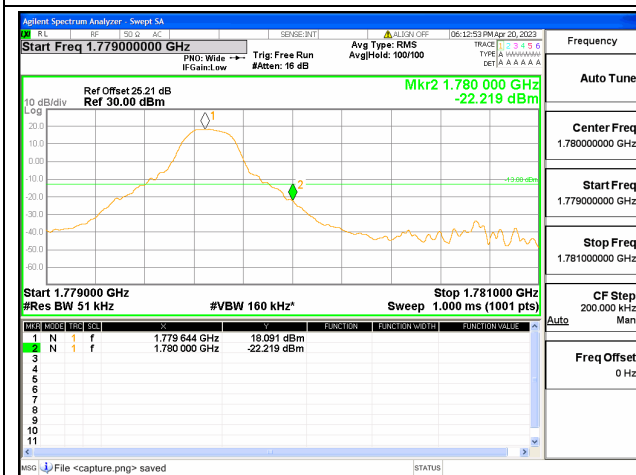

Band66 / 5MHz / Low CH / QPSK / 1 RB

Band66 / 5MHz / High CH / QPSK / 1 RB