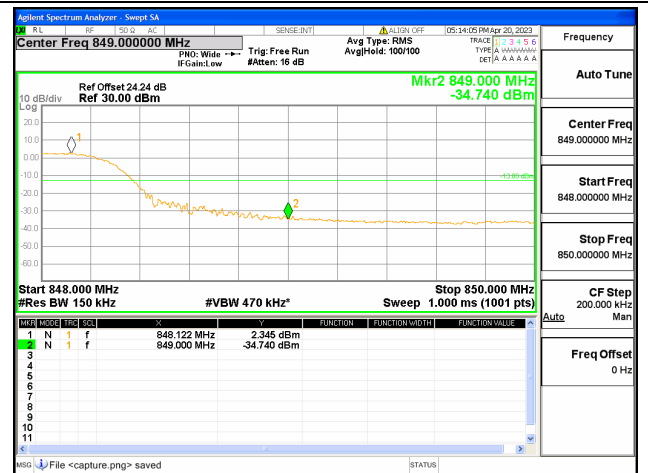

Band26 Part22 / 15MHz / Low CH / QPSK / FULL RB

Band26 Part22 / 15MHz / High CH / QPSK / FULL RB