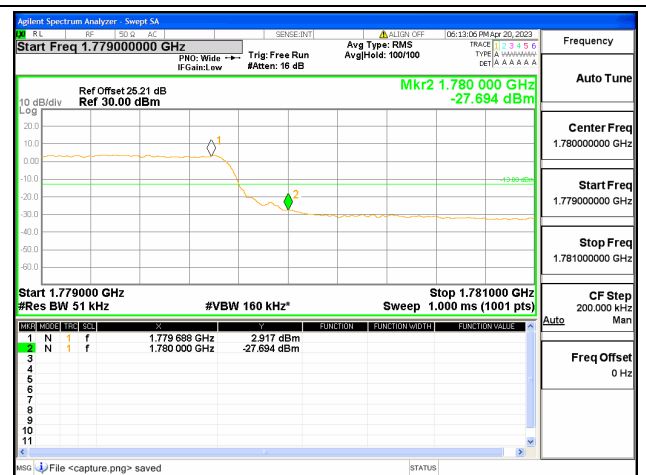

Band66 / 5MHz / Low CH / QPSK / FULL RB

Band66 / 5MHz / High CH / QPSK / FULL RB