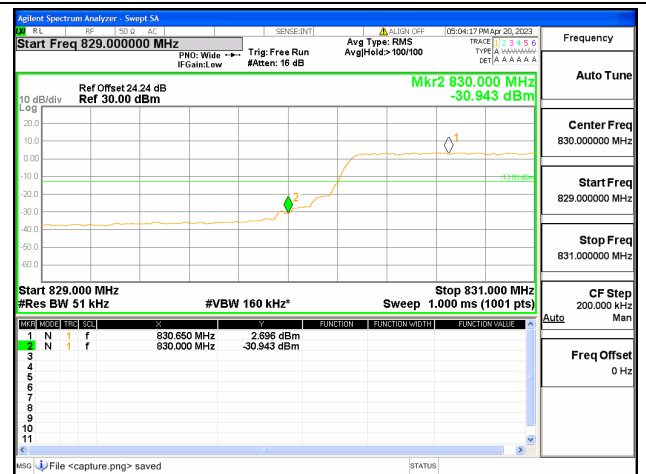

Band18 part22 / 5MHz / High CH / QPSK / FULL RB

Band19 / 5MHz / Low CH / QPSK / FULL RB