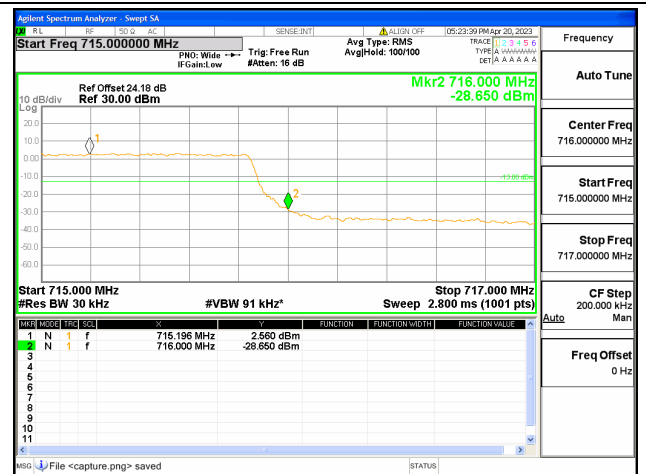

Band12 / 3MHz / Low CH / QPSK / FULL RB

Band12 / 3MHz / High CH / QPSK / FULL RB