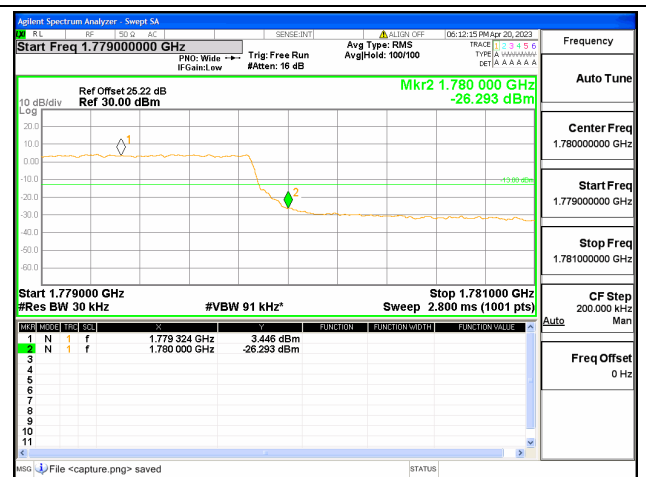

Band66 / 1.4MHz / High CH / QPSK / 1 RB

Band66 / 1.4MHz / High CH / QPSK / FULL RB

Band66 / 3MHz / Low CH / QPSK / 1 RB

Band66 / 3MHz / Low CH / QPSK / FULL RB

Band66 / 3MHz / High CH / QPSK / 1 RB

Band66 / 3MHz / High CH / QPSK / FULL RB