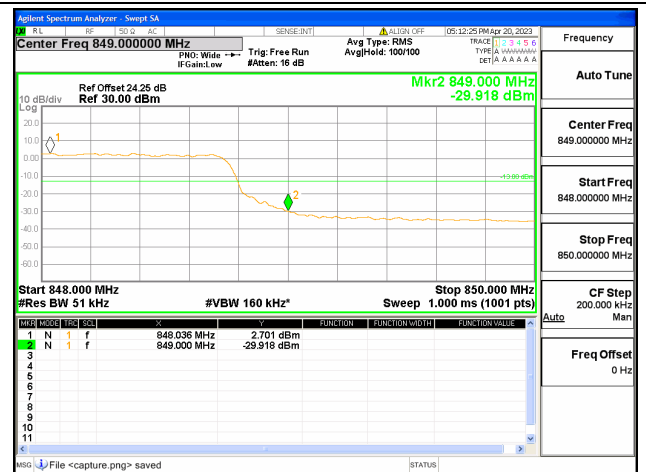

Band26 Part22 / 3MHz / High CH / QPSK / FULL RB

Band26 Part22 / 5MHz / Low CH / QPSK / 1 RB

Band26 Part22 / 5MHz / Low CH / QPSK / FULL RB

Band26 Part22 / 5MHz / High CH / QPSK / 1 RB

Band26 Part22 / 5MHz / High CH / QPSK / FULL RB