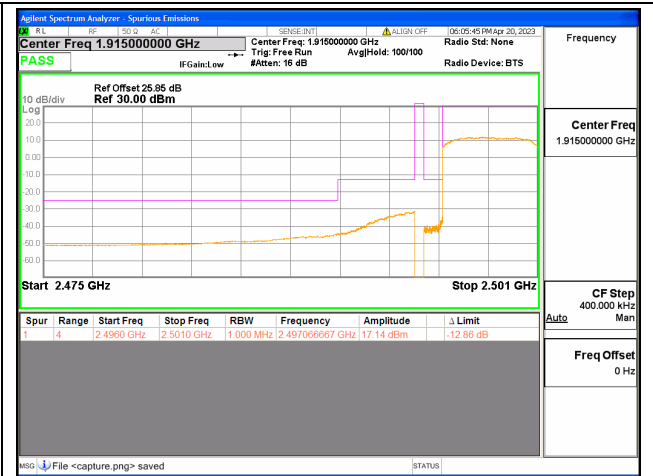

Band30 / 10MHz / High CH / QPSK / FULL RB

Band41 / 5MHz / Low CH / QPSK / FULL RB