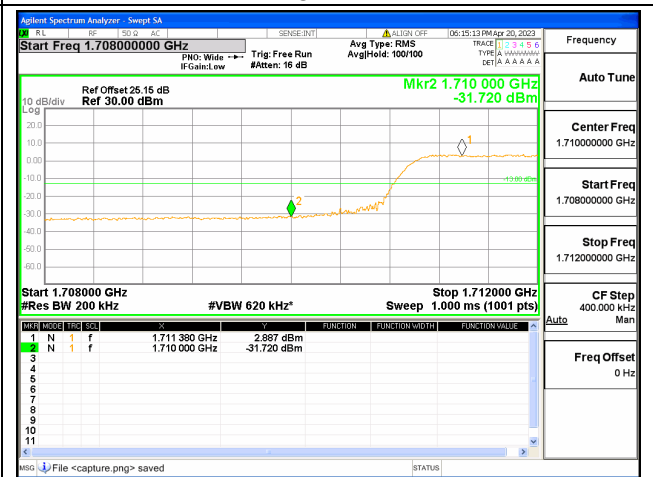

Band66 / 15MHz / High CH / QPSK / FULL RB

Band66 / 20MHz / Low CH / QPSK / FULL RB