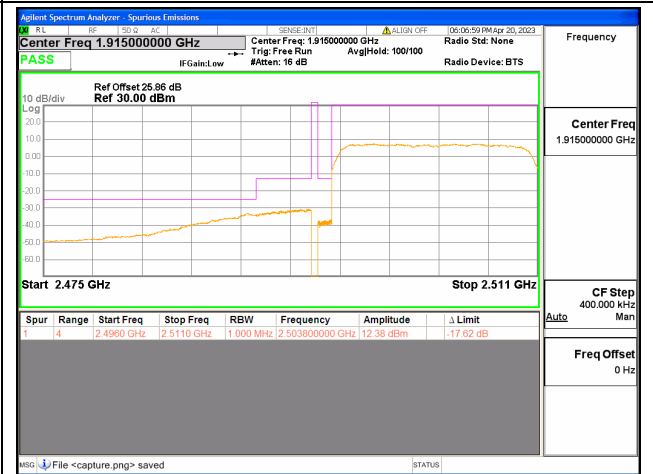

Band41 / 10MHz / High CH / QPSK / FULL RB

Band41 / 15MHz / Low CH / QPSK / FULL RB