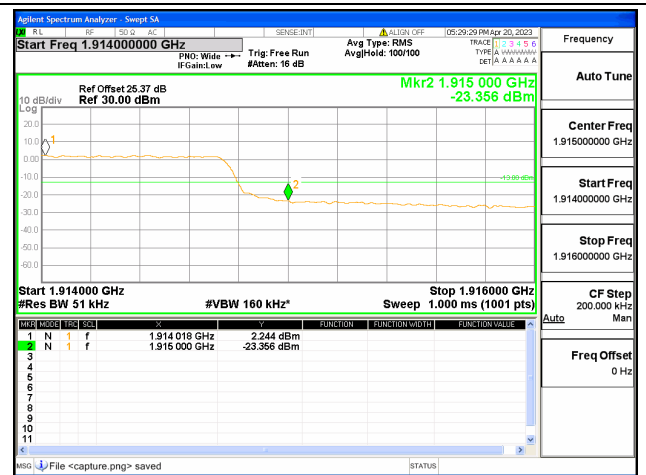

Band25 / 5MHz / Low CH / QPSK / FULL RB

Band25 / 5MHz / High CH / QPSK / FULL RB