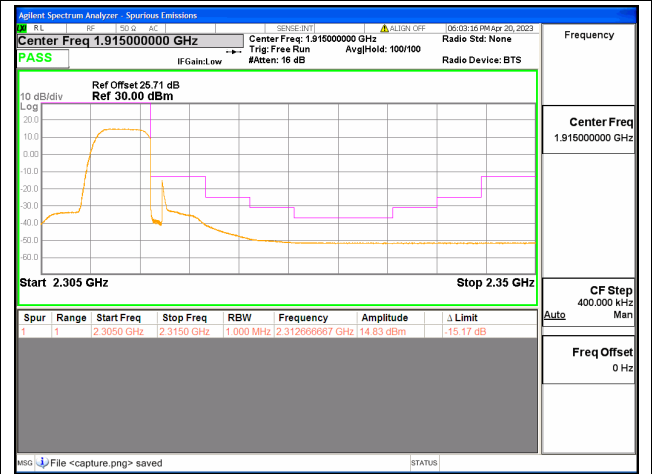

Band30 / 5MHz / Low CH / QPSK / FULL RB

Band30 / 5MHz / High CH / QPSK / FULL RB