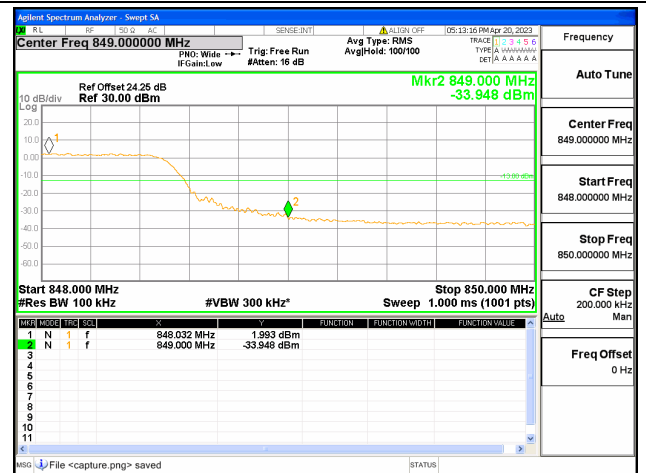

Band26 Part22 / 10MHz / Low CH / QPSK / FULL RB

Band26 Part22 / 10MHz / High CH / QPSK / FULL RB