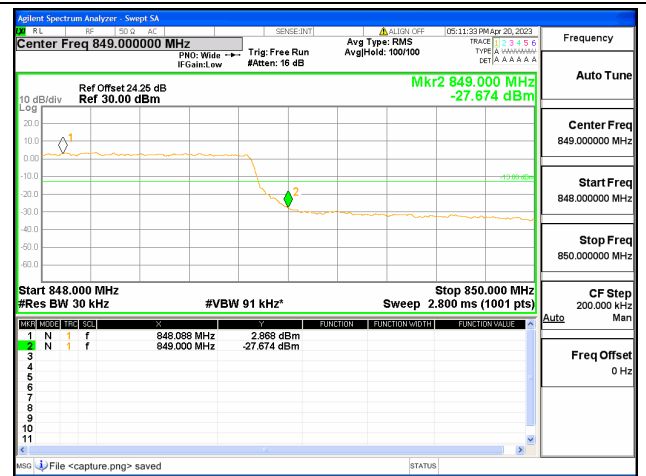

Band26 Part22 / 1.4MHz / High CH / QPSK / 1 RB

Band26 Part22 / 1.4MHz / High CH / QPSK / FULL RB

Band26 Part22 / 3MHz / Low CH / QPSK / 1 RB

Band26 Part22 / 3MHz / Low CH / QPSK / FULL RB

Band26 Part22 / 3MHz / High CH / QPSK / 1 RB