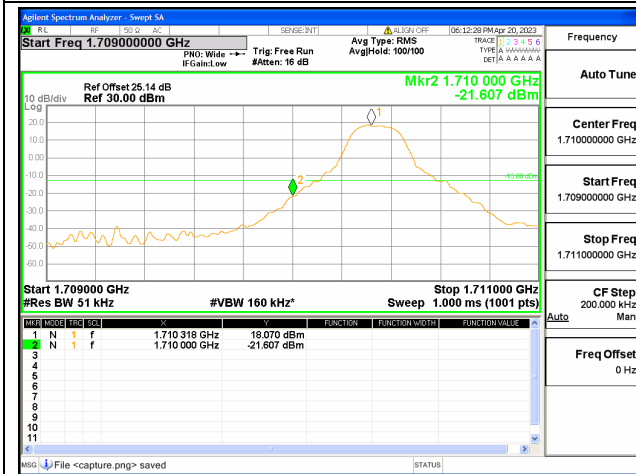

Band66 / 1.4MHz / High CH / QPSK / 1 RB

Band66 / 1.4MHz / High CH / QPSK / FULL RB

Band66 / 3MHz / Low CH / QPSK / 1 RB

Band66 / 3MHz / Low CH / QPSK / FULL RB

Band66 / 3MHz / High CH / QPSK / 1 RB

Band66 / 3MHz / High CH / QPSK / FULL RB