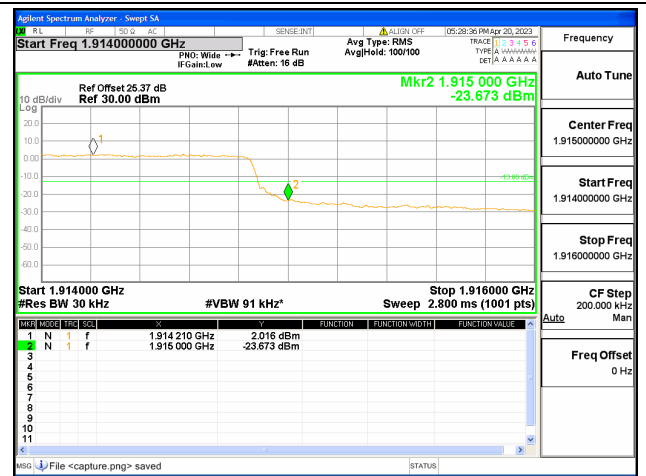

Band25 / 1.4MHz / High CH / QPSK / FULL RB

Band25 / 3MHz / Low CH / QPSK / 1 RB

Band25 / 3MHz / Low CH / QPSK / FULL RB

Band25 / 3MHz / High CH / QPSK / 1 RB

Band25 / 3MHz / High CH / QPSK / FULL RB

Band25 / 5MHz / Low CH / QPSK / 1 RB