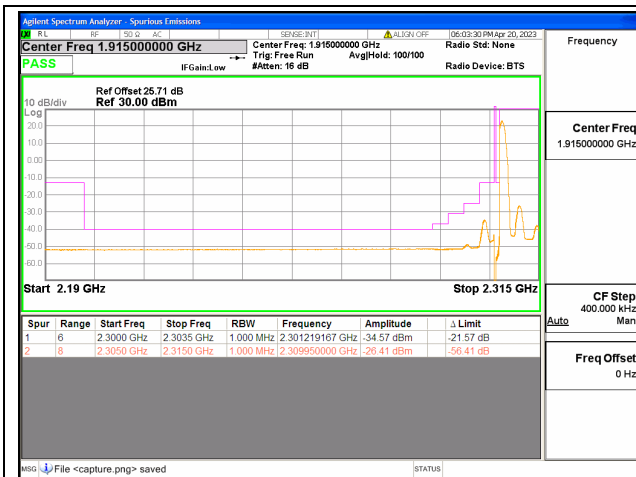

Band30 / 10MHz / Low CH / QPSK / 1 RB