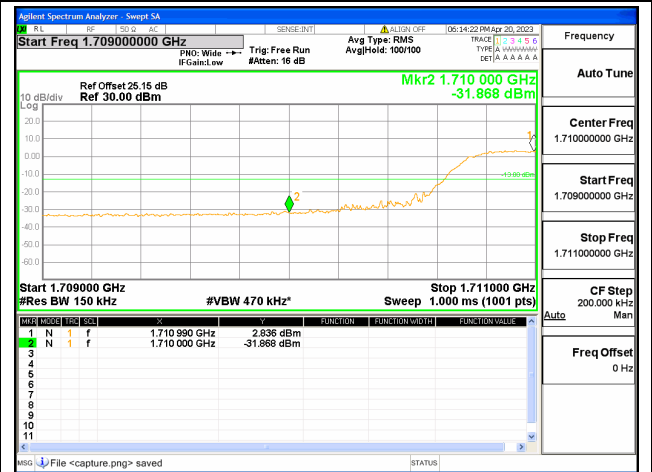

Band66 / 10MHz / High CH / QPSK / FULL RB

Band66 / 15MHz / Low CH / QPSK / FULL RB