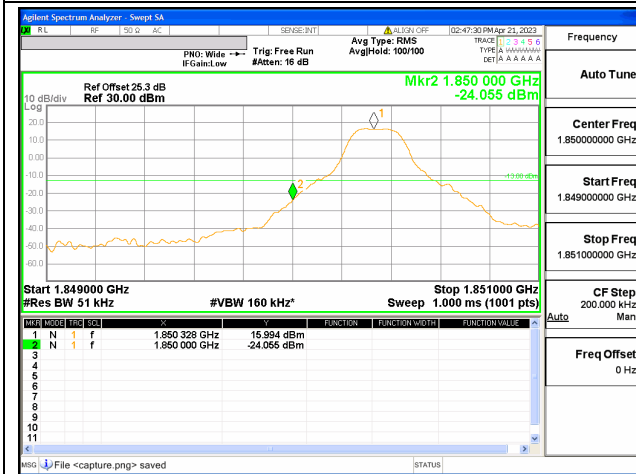

Band25 / 1.4MHz / High CH / QPSK / FULL RB

Band25 / 3MHz / Low CH / QPSK / 1 RB

Band25 / 3MHz / Low CH / QPSK / FULL RB

Band25 / 3MHz / High CH / QPSK / 1 RB

Band25 / 3MHz / High CH / QPSK / FULL RB

Band25 / 5MHz / Low CH / QPSK / 1 RB