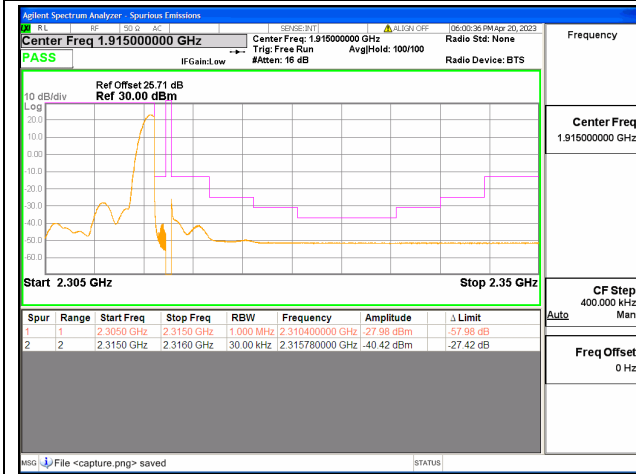

Band26 Part22 / 15MHz / Low CH / QPSK / FULL RB

Band26 Part22 / 15MHz / High CH / QPSK / 1 RB

Band26 Part22 / 15MHz / High CH / QPSK / FULL RB

Band30 / 5MHz / Low CH / QPSK / 1 RB

Band30 / 5MHz / Low CH / QPSK / FULL RB