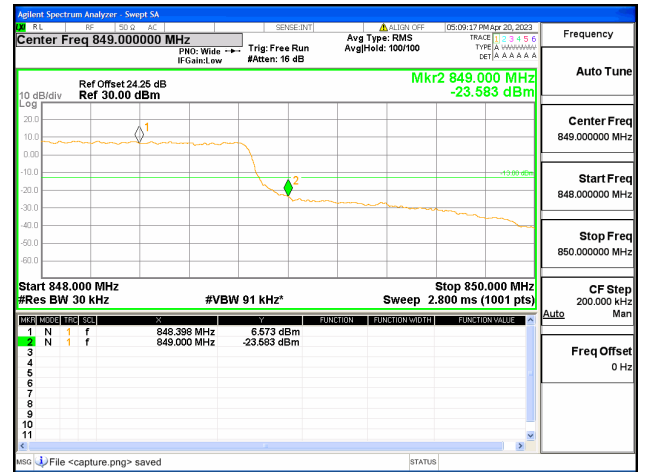

Band26 Part22 / 1.4MHz / Low CH / QPSK / FULL RB

Band26 Part22 / 1.4MHz / High CH / QPSK / FULL RB