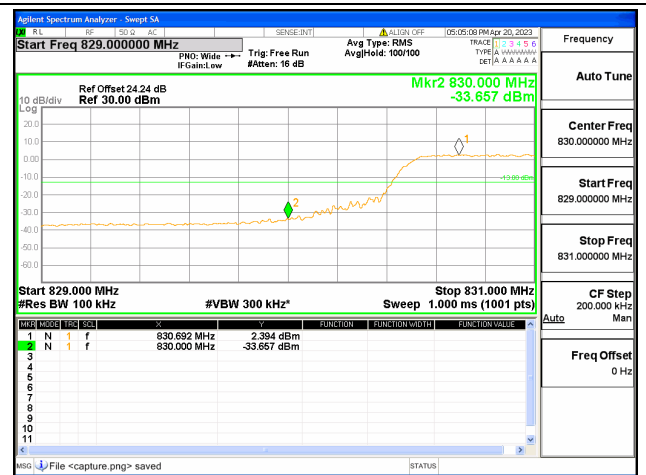

Band19 / 5MHz / High CH / QPSK / FULL RB

Band19 / 10MHz / Low CH / QPSK / FULL RB