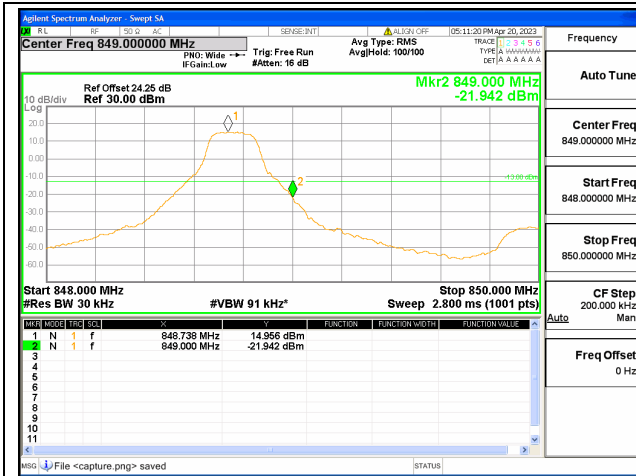

Band26 Part22 / 1.4MHz / High CH / QPSK / 1 RB

Band26 Part22 / 1.4MHz / High CH / QPSK / FULL RB

Band26 Part22 / 3MHz / Low CH / QPSK / 1 RB

Band26 Part22 / 3MHz / Low CH / QPSK / FULL RB

Band26 Part22 / 3MHz / High CH / QPSK / 1 RB