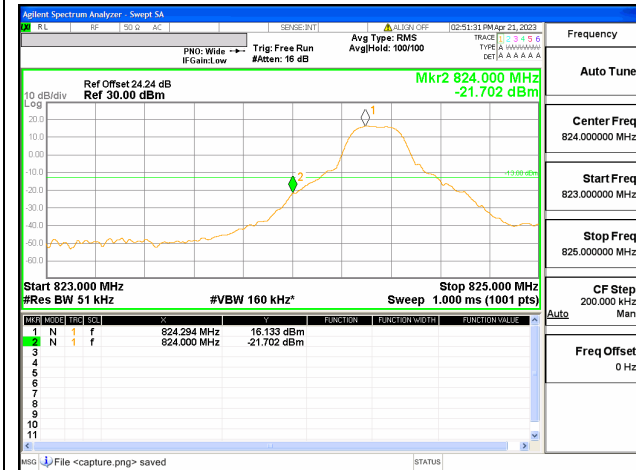

Band26 Part22 / 3MHz / High CH / QPSK / 1 RB

Band26 Part22 / 5MHz / Low CH / QPSK / 1 RB