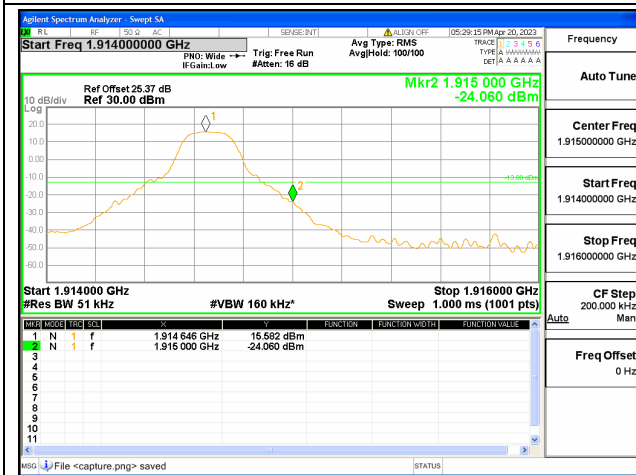

Band25 / 5MHz / Low CH / QPSK / 1 RB

Band25 / 5MHz / High CH / QPSK / 1 RB