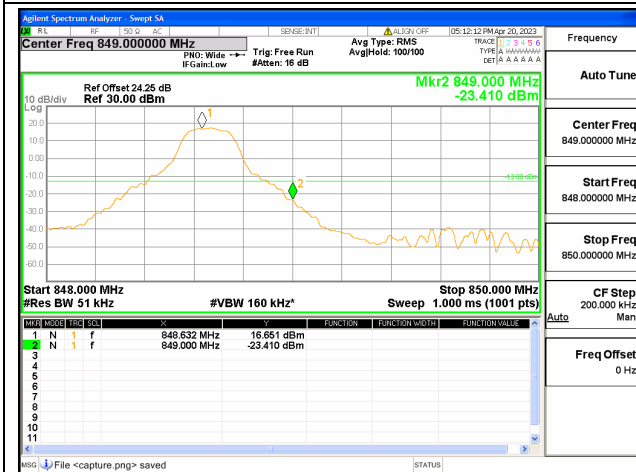

Band26 Part22 / 5MHz / Low CH / QPSK / 1 RB

Band26 Part22 / 5MHz / High CH / QPSK / 1 RB