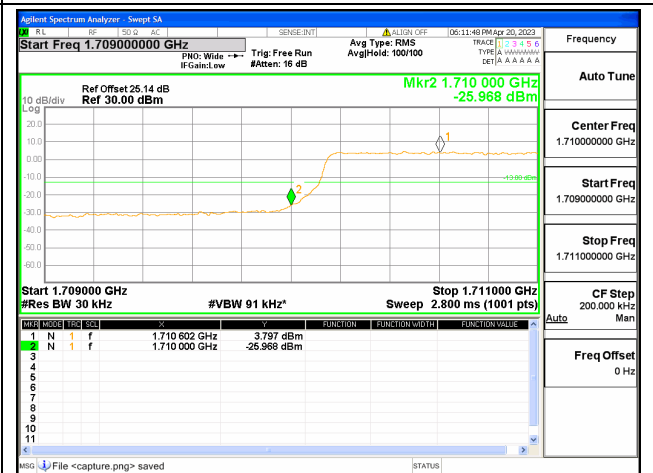

Band66 / 1.4MHz / High CH / QPSK / FULL RB

Band66 / 3MHz / Low CH / QPSK / FULL RB