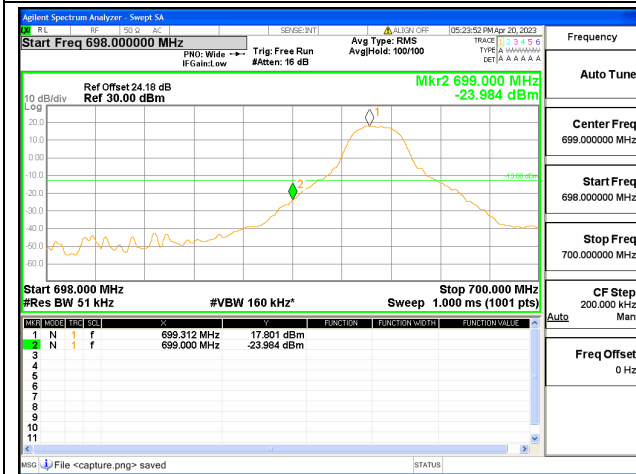

Band12 / 3MHz / Low CH / QPSK / 1 RB

Band12 / 3MHz / Low CH / QPSK / FULL RB

Band12 / 3MHz / High CH / QPSK / 1 RB

Band12 / 3MHz / High CH / QPSK / FULL RB

Band12 / 5MHz / Low CH / QPSK / 1 RB

Band12 / 5MHz / Low CH / QPSK / FULL RB