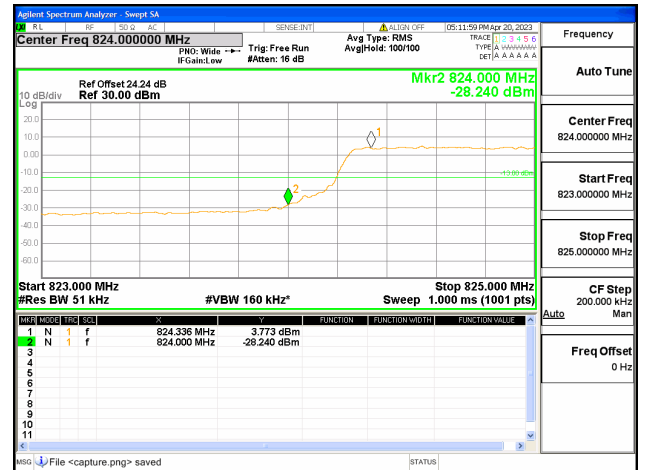

Band26 Part22 / 3MHz / High CH / QPSK / FULL RB

Band26 Part22 / 5MHz / Low CH / QPSK / FULL RB