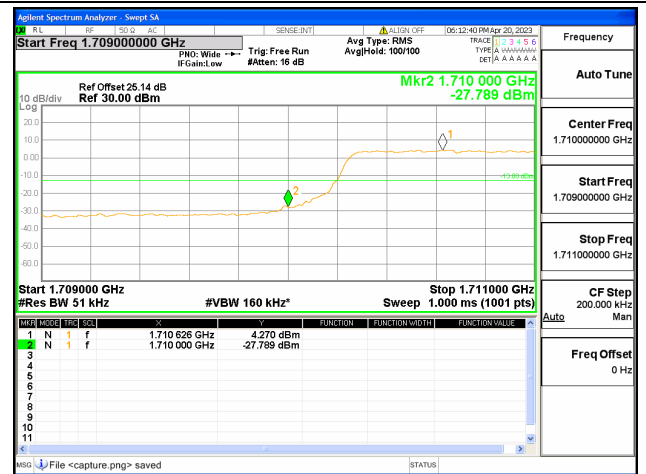

Band66 / 3MHz / High CH / QPSK / FULL RB

Band66 / 5MHz / Low CH / QPSK / FULL RB