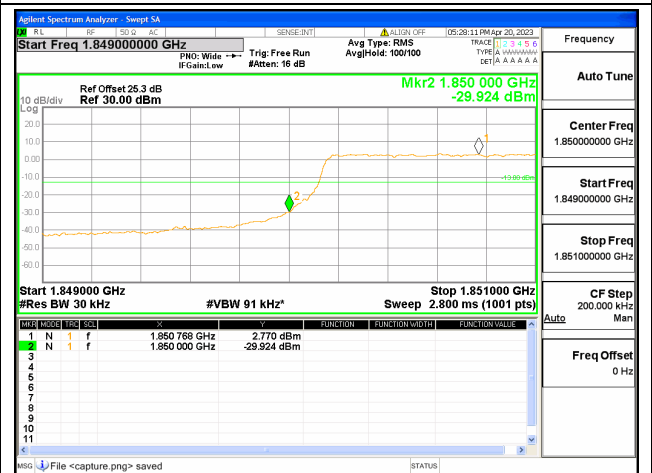

Band25 / 1.4MHz / High CH / QPSK / FULL RB

Band25 / 3MHz / Low CH / QPSK / FULL RB