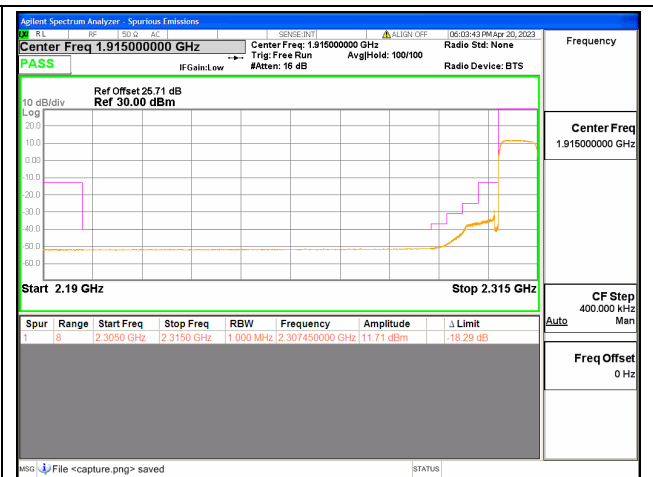

Band30 / 5MHz / High CH / QPSK / FULL RB

Band30 / 10MHz / Low CH / QPSK / FULL RB