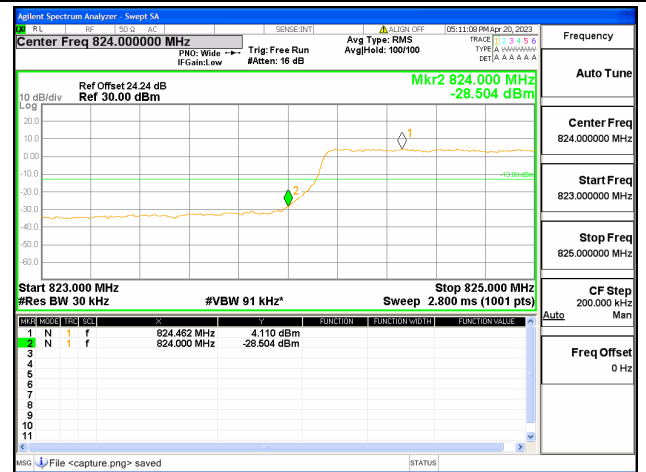

Band26 Part22 / 1.4MHz / High CH / QPSK / FULL RB

Band26 Part22 / 3MHz / Low CH / QPSK / FULL RB