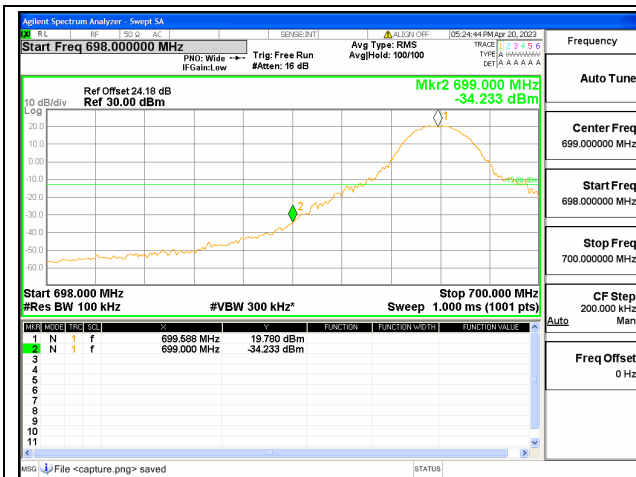

Band12 / 10MHz / Low CH / QPSK / 1 RB