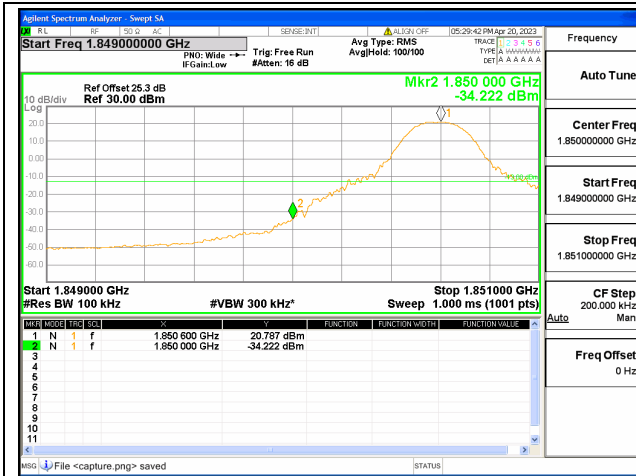

Band25 / 10MHz / Low CH / QPSK / 1 RB