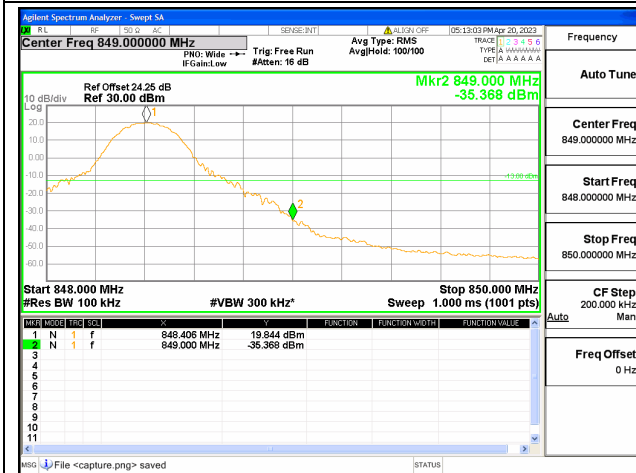

Band26 Part22 / 10MHz / Low CH / QPSK / 1 RB

Band26 Part22 / 10MHz / High CH / QPSK / 1 RB