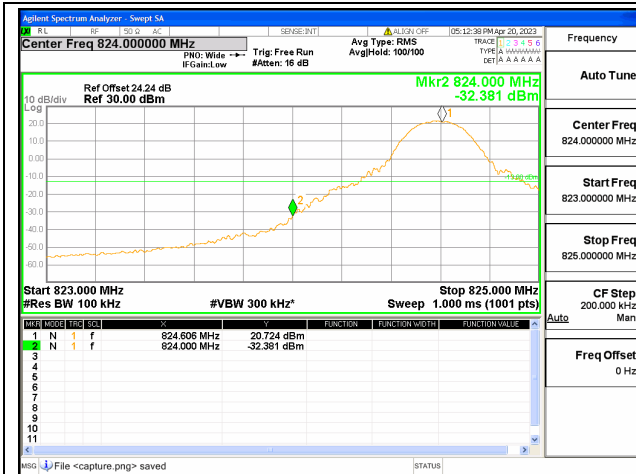

Band26 Part22 / 3MHz / High CH / QPSK / FULL RB

Band26 Part22 / 5MHz / Low CH / QPSK / 1 RB

Band26 Part22 / 5MHz / Low CH / QPSK / FULL RB

Band26 Part22 / 5MHz / High CH / QPSK / 1 RB

Band26 Part22 / 5MHz / High CH / QPSK / FULL RB