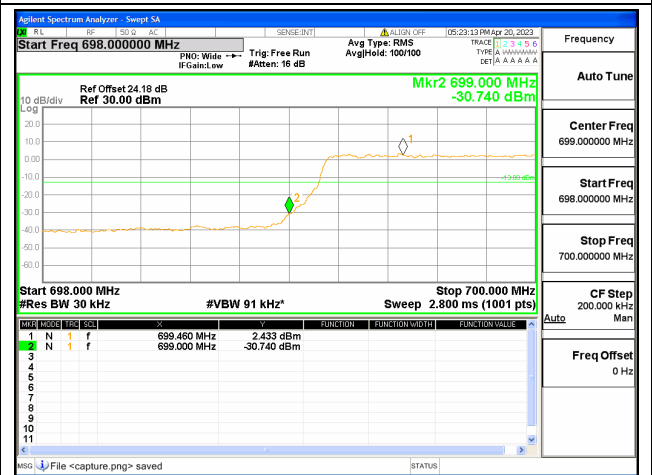

Band12 / 1.4MHz / High CH / QPSK / FULL RB

Band12 / 3MHz / Low CH / QPSK / FULL RB