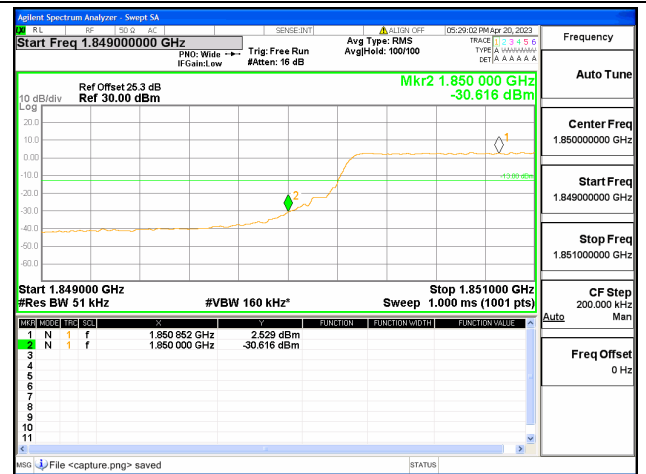

Band25 / 1.4MHz / High CH / QPSK / FULL RB

Band25 / 3MHz / Low CH / QPSK / 1 RB

Band25 / 3MHz / Low CH / QPSK / FULL RB

Band25 / 3MHz / High CH / QPSK / 1 RB

Band25 / 3MHz / High CH / QPSK / FULL RB

Band25 / 5MHz / Low CH / QPSK / 1 RB