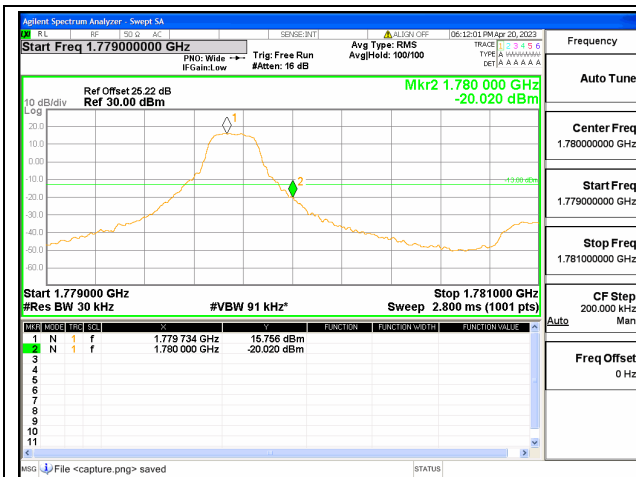

Band66 / 1.4MHz / High CH / QPSK / 1 RB

Band66 / 1.4MHz / High CH / QPSK / FULL RB

Band66 / 3MHz / Low CH / QPSK / 1 RB

Band66 / 3MHz / Low CH / QPSK / FULL RB

Band66 / 3MHz / High CH / QPSK / 1 RB

Band66 / 3MHz / High CH / QPSK / FULL RB