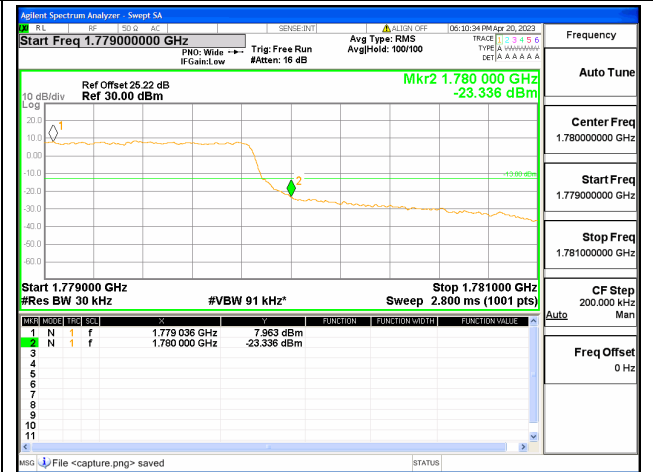

Band66 / 1.4MHz / Low CH / QPSK / FULL RB

Band66 / 1.4MHz / High CH / QPSK / FULL RB