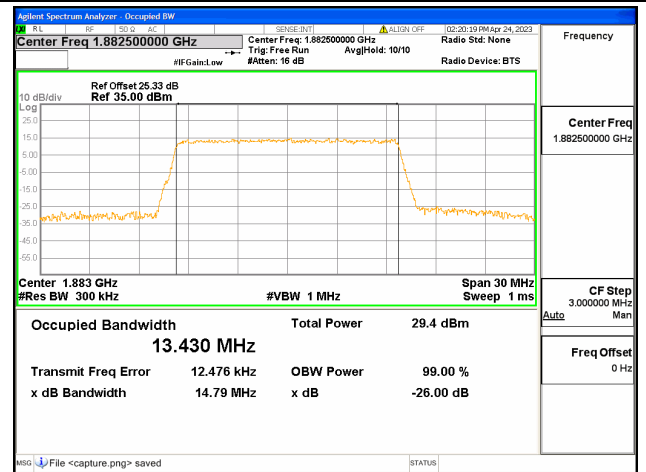

Band25 / 15MHz / QPSK/ Mid CH

Band25 / 15MHz / 64QAM/ Mid CH