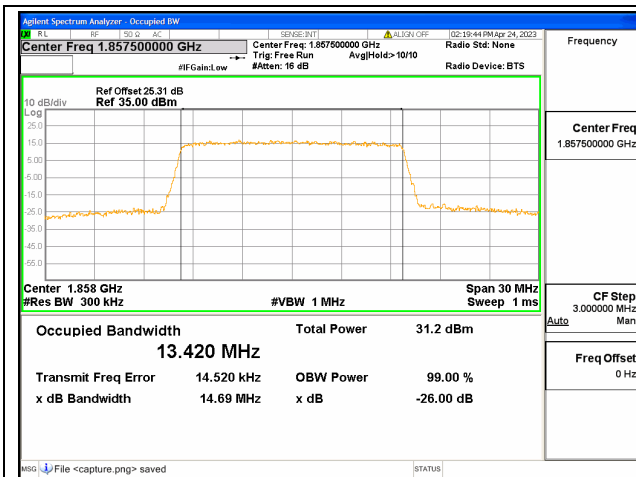

Band25 / 15MHz / QPSK/ Low CH