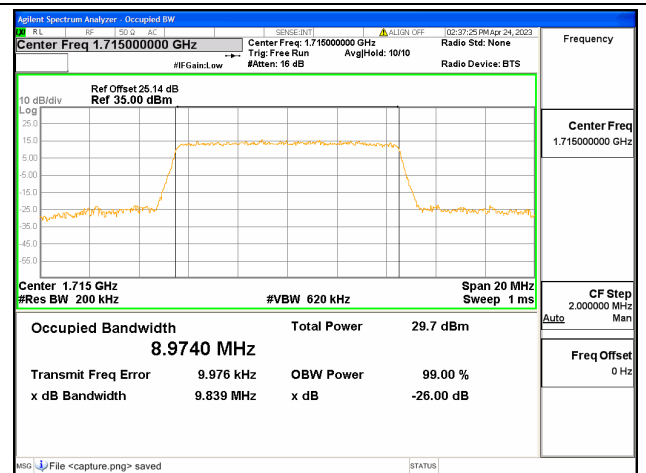

Band66 / 10MHz / QPSK/ Low CH

Band66 / 10MHz / 64QAM/ Low CH