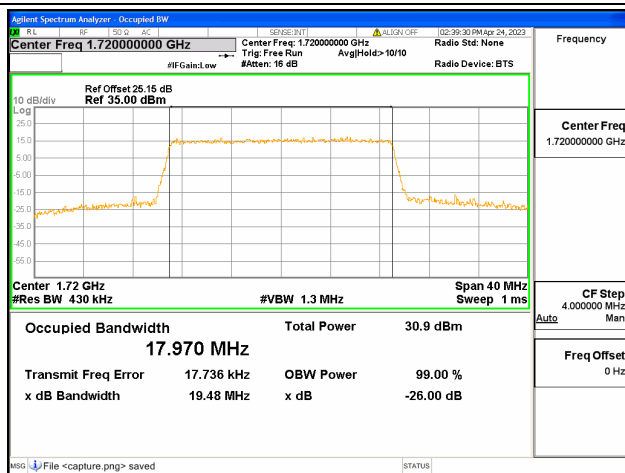

Band66 / 15MHz / 16QAM/ Mid CH

Band66 / 15MHz / 64QAM/ Mid CH

Band66 / 15MHz / QPSK/ High CH

Band66 / 15MHz / 16QAM/ High CH

Band66 / 15MHz / 64QAM/ High CH

Band66 / 20MHz / QPSK/ Low CH

Band66 / 20MHz / 16QAM/ Low CH