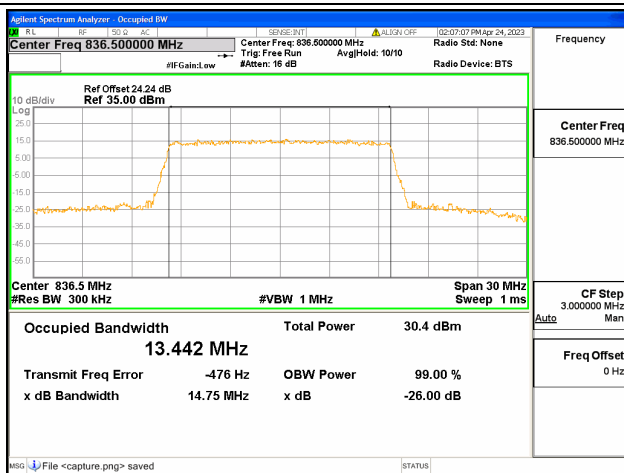

Band26 Part22 / 15MHz / QPSK/ Low CH

Band26 Part22 / 15MHz / 16QAM/ Low CH

Band26 Part22 / 15MHz / 64QAM/ Low CH

Band26 Part22 / 15MHz / QPSK/ Mid CH

Band26 Part22 / 15MHz / 16QAM/ Mid CH

Band26 Part22 / 15MHz / 64QAM/ Mid CH