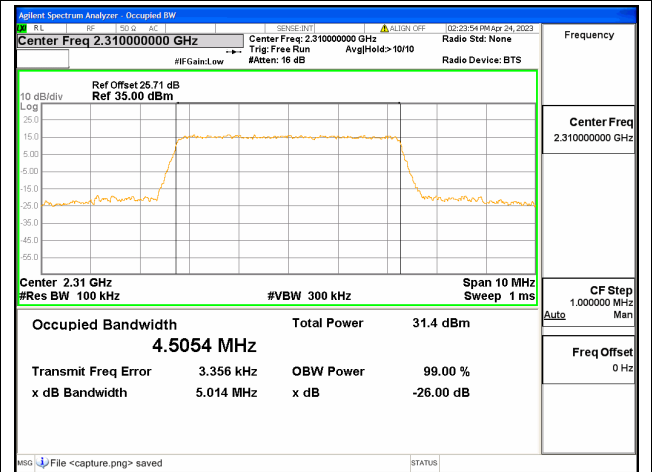

Band26 Part22 / 15MHz / QPSK/ High CH

Band26 Part22 / 15MHz / 16QAM/ High CH

Band26 Part22 / 15MHz / 64QAM/ High CH

Band30 / 5MHz / QPSK/ Low CH

Band30 / 5MHz / 16QAM/ Low CH

Band30 / 5MHz / 64QAM/ Low CH

Band30 / 5MHz / QPSK/ Mid CH