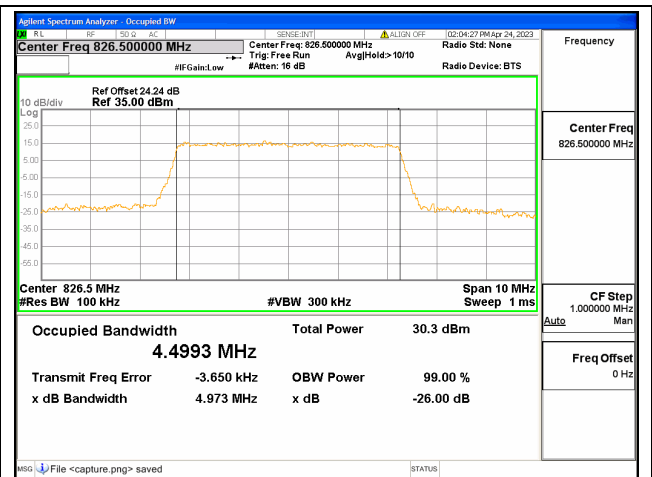

Band26 Part22 / 3MHz / 64QAM/ High CH

Band26 Part22 / 5MHz / 16QAM/ Low CH