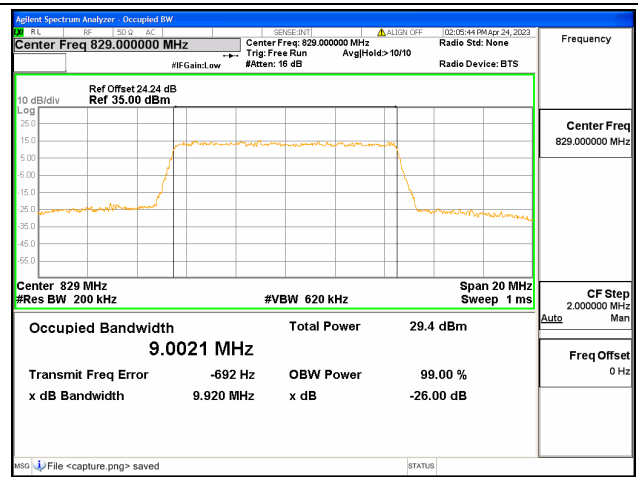

Band26 Part22 / 5MHz / QPSK/ High CH

Band26 Part22 / 5MHz / 16QAM/ High CH

Band26 Part22 / 5MHz / 64QAM/ High CH

Band26 Part22 / 10MHz / QPSK/ Low CH

Band26 Part22 / 10MHz / 16QAM/ Low CH

Band26 Part22 / 10MHz / 64QAM/ Low CH