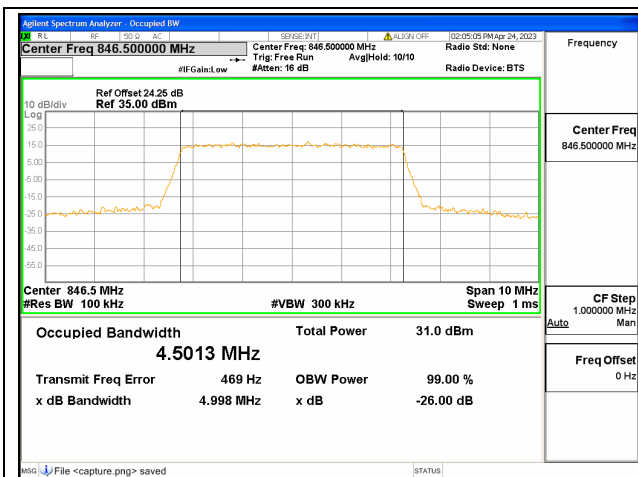

Band26 Part22 / 5MHz / QPSK/ Low CH

Band26 Part22 / 5MHz / 16QAM/ Low CH

Band26 Part22 / 5MHz / 64QAM/ Low CH

Band26 Part22 / 5MHz / QPSK/ Mid CH

Band26 Part22 / 5MHz / 16QAM/ Mid CH

Band26 Part22 / 5MHz / 64QAM/ Mid CH