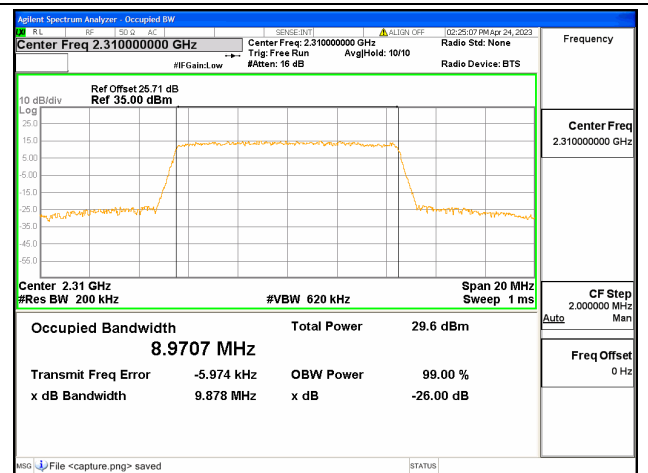

Band30 / 5MHz / 16QAM/ Mid CH

Band30 / 5MHz / 64QAM/ Mid CH

Band30 / 5MHz / QPSK/ High CH

Band30 / 5MHz / 16QAM/ High CH

Band30 / 5MHz / 64QAM/ High CH

Band30 / 10MHz / QPSK/ Mid CH

Band30 / 10MHz / 16QAM/ Mid CH