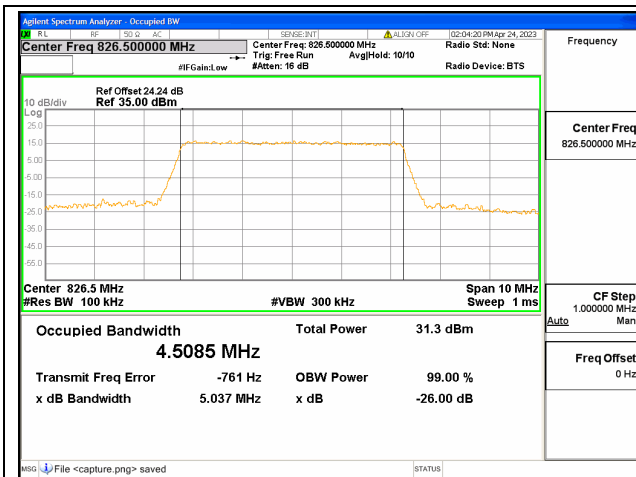

Band26 Part22 / 3MHz / QPSK/ Mid CH

Band26 Part22 / 3MHz / 16QAM/ Mid CH

Band26 Part22 / 3MHz / 64QAM/ Mid CH

Band26 Part22 / 3MHz / QPSK/ High CH

Band26 Part22 / 3MHz / 16QAM/ High CH

Band26 Part22 / 3MHz / 64QAM/ High CH