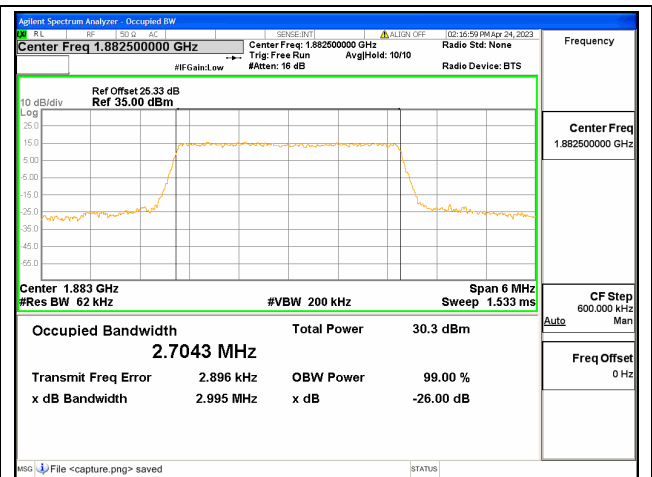

Band25 / 3MHz / QPSK/ Mid CH

Band25 / 3MHz / 16QAM/ Mid CH

Band25 / 3MHz / 64QAM/ Mid CH

Band25 / 3MHz / QPSK/ High CH

Band25 / 3MHz / 16QAM/ High CH

Band25 / 3MHz / 64QAM/ High CH

Band25 / 5MHz / QPSK/ Low CH