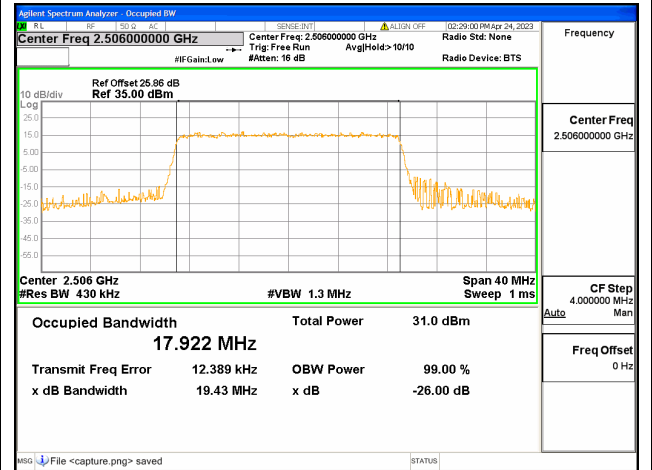

Band41 / 15MHz / 64QAM/ Low CH

Band41 / 15MHz / QPSK/ Mid CH

Band41 / 15MHz / 16QAM/ Mid CH

Band41 / 15MHz / 64QAM/ Mid CH

Band41 / 15MHz / QPSK/ High CH

Band41 / 15MHz / 16QAM/ High CH

Band41 / 15MHz / 64QAM/ High CH