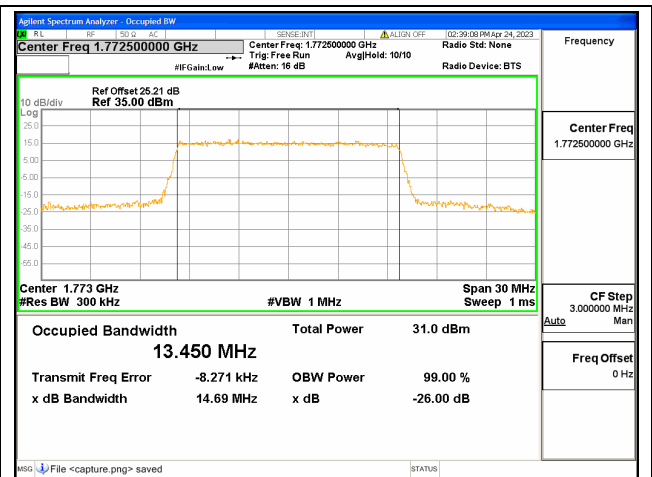

Band66 / 15MHz / 64QAM/ Mid CH

Band66 / 15MHz / 16QAM/ High CH