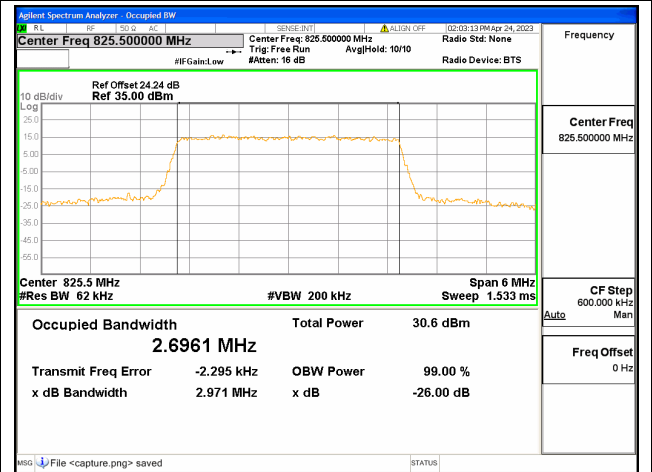

Band26 Part22 / 1.4MHz / 16QAM/ High CH

Band26 Part22 / 3MHz / QPSK/ Low CH