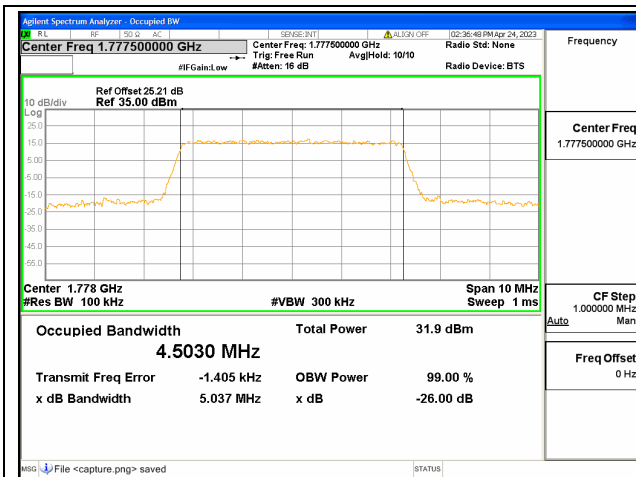

Band66 / 5MHz / 16QAM/ Low CH

Band66 / 5MHz / 64QAM/ Low CH

Band66 / 5MHz / QPSK/ Mid CH

Band66 / 5MHz / 16QAM/ Mid CH

Band66 / 5MHz / 64QAM/ Mid CH

Band66 / 5MHz / QPSK/ High CH

Band66 / 5MHz / 16QAM/ High CH