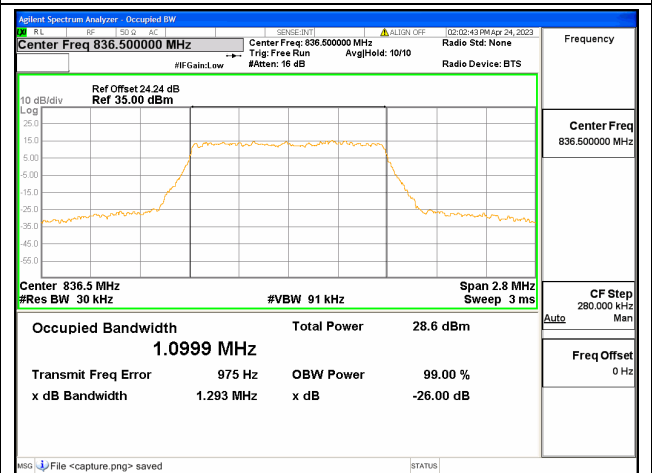

Band26 Part22 / 1.4MHz / QPSK/ Low CH

Band26 Part22 / 1.4MHz / 16QAM/ Low CH

Band26 Part22 / 1.4MHz / 64QAM/ Low CH

Band26 Part22 / 1.4MHz / QPSK/ Mid CH

Band26 Part22 / 1.4MHz / 16QAM/ Mid CH

Band26 Part22 / 1.4MHz / 64QAM/ Mid CH