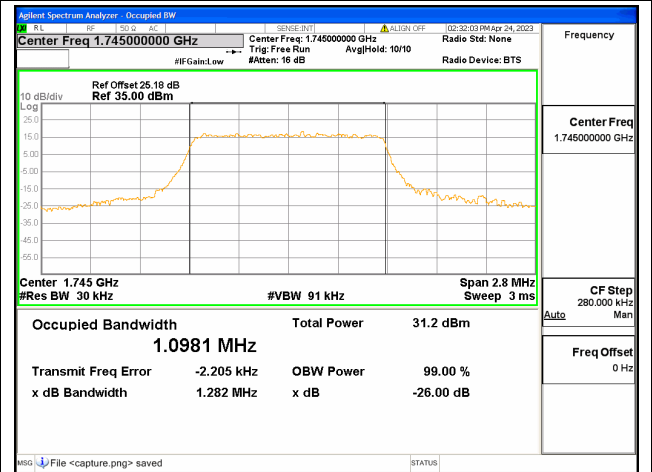

Band41 / 20MHz / 16QAM/ High CH

Band41 / 20MHz / 64QAM/ High CH

Band66 / 1.4MHz / QPSK/ Low CH

Band66 / 1.4MHz / 16QAM/ Low CH

Band66 / 1.4MHz / 64QAM/ Low CH

Band66 / 1.4MHz / QPSK/ Mid CH

Band66 / 1.4MHz / 16QAM/ Mid CH