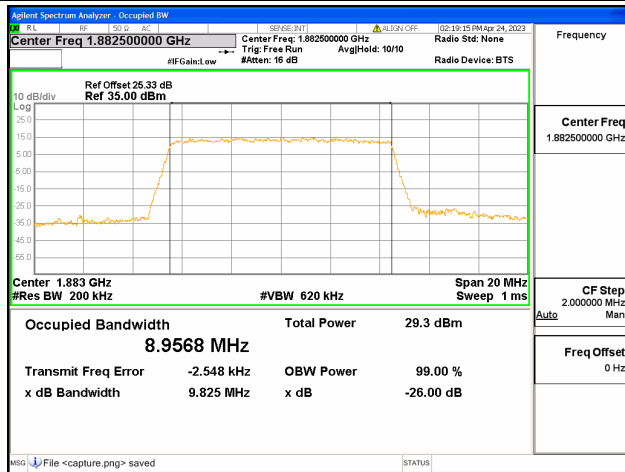

Band25 / 5MHz / 64QAM/ High CH

Band25 / 10MHz / QPSK/ Low CH

Band25 / 10MHz / 16QAM/ Low CH

Band25 / 10MHz / 64QAM/ Low CH

Band25 / 10MHz / QPSK/ Mid CH

Band25 / 10MHz / 16QAM/ Mid CH

Band25 / 10MHz / 64QAM/ Mid CH