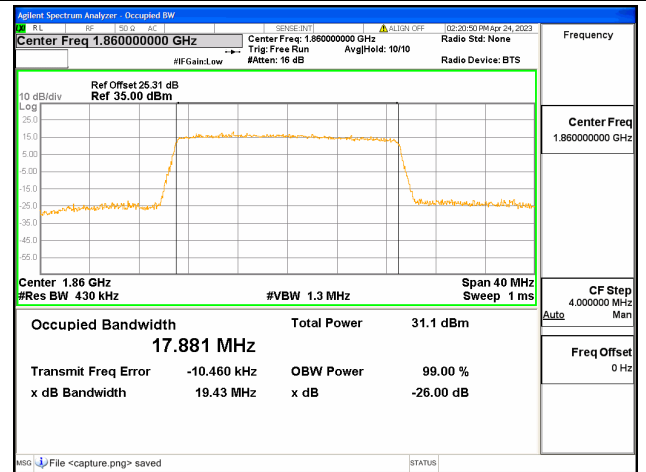

Band25 / 15MHz / 16QAM/ Mid CH

Band25 / 15MHz / 64QAM/ Mid CH

Band25 / 15MHz / QPSK/ High CH

Band25 / 15MHz / 16QAM/ High CH

Band25 / 15MHz / 64QAM/ High CH

Band25 / 20MHz / QPSK/ Low CH

Band25 / 20MHz / 16QAM/ Low CH