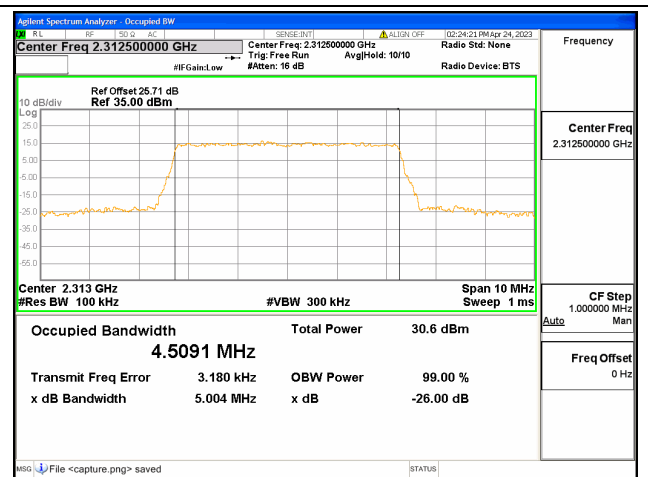

Band30 / 5MHz / 16QAM/ Mid CH

Band30 / 5MHz / 64QAM/ Mid CH

Band30 / 5MHz / QPSK/ High CH

Band30 / 5MHz / 16QAM/ High CH

Band30 / 5MHz / 64QAM/ High CH

Band30 / 10MHz / QPSK/ Mid CH

Band30 / 10MHz / 16QAM/ Mid CH