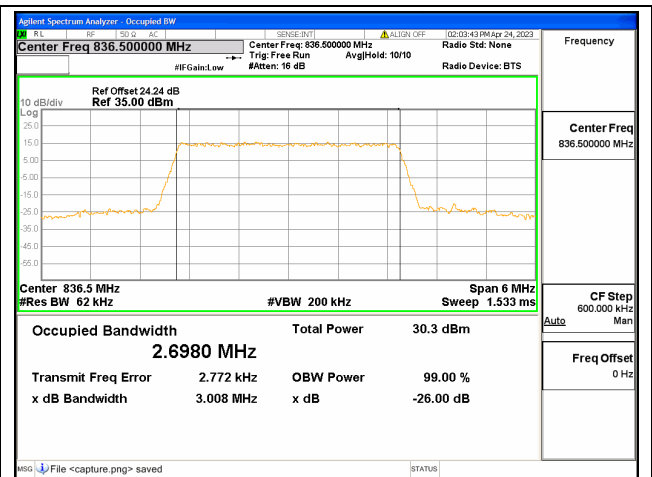

Band26 Part22 / 3MHz / 64QAM/ Low CH

Band26 Part22 / 3MHz / 16QAM/ Mid CH