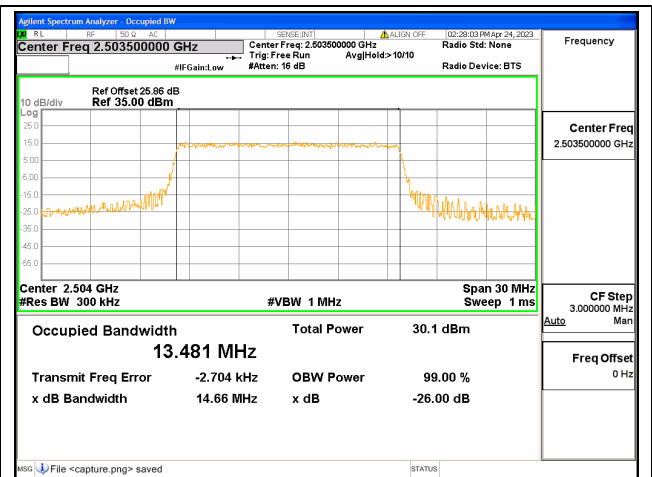

Band41 / 10MHz / 16QAM/ Mid CH

Band41 / 10MHz / 64QAM/ Mid CH

Band41 / 10MHz / QPSK/ High CH

Band41 / 10MHz / 16QAM/ High CH

Band41 / 10MHz / 64QAM/ High CH

Band41 / 15MHz / QPSK/ Low CH

Band41 / 15MHz / 16QAM/ Low CH