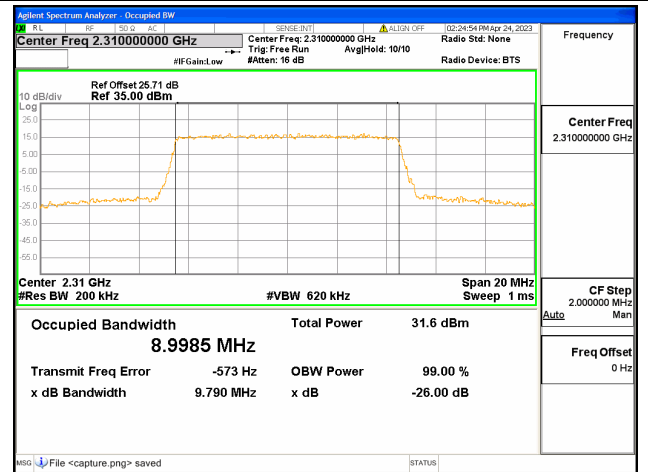

Band30 / 5MHz / 16QAM/ Mid CH

Band30 / 5MHz / 64QAM/ Mid CH

Band30 / 5MHz / QPSK/ High CH

Band30 / 5MHz / 16QAM/ High CH

Band30 / 5MHz / 64QAM/ High CH

Band30 / 10MHz / QPSK/ Mid CH

Band30 / 10MHz / 16QAM/ Mid CH