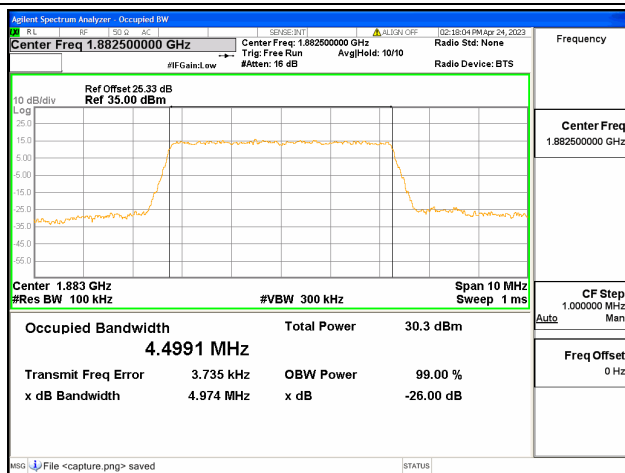

Band25 / 5MHz / 64QAM/ Low CH

Band25 / 5MHz / 16QAM/ Mid CH