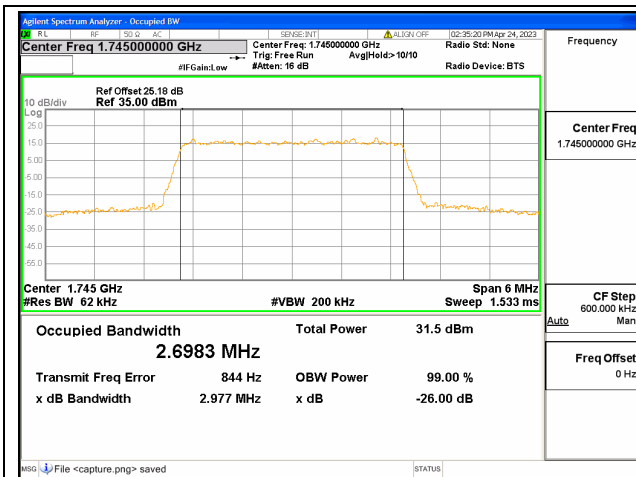

Band66 / 1.4MHz / 64QAM/ Mid CH

Band66 / 1.4MHz / QPSK/ High CH

Band66 / 1.4MHz / 16QAM/ High CH

Band66 / 1.4MHz / 64QAM/ High CH

Band66 / 3MHz / QPSK/ Low CH

Band66 / 3MHz / 16QAM/ Low CH

Band66 / 3MHz / 64QAM/ Low CH