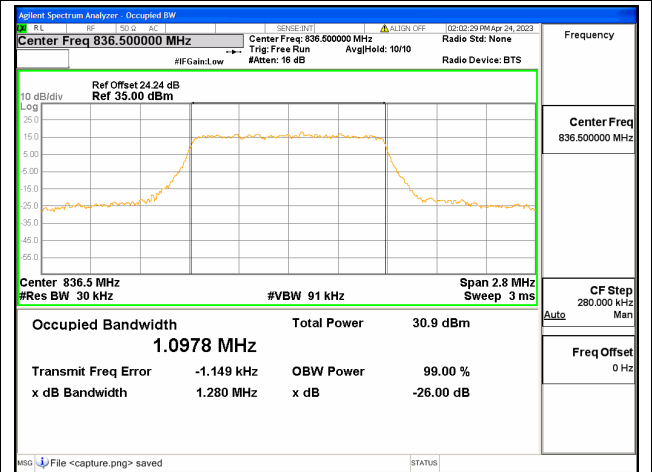

Band26 Part22 / 1.4MHz / 16QAM/ Low CH

Band26 Part22 / 1.4MHz / QPSK/ Mid CH