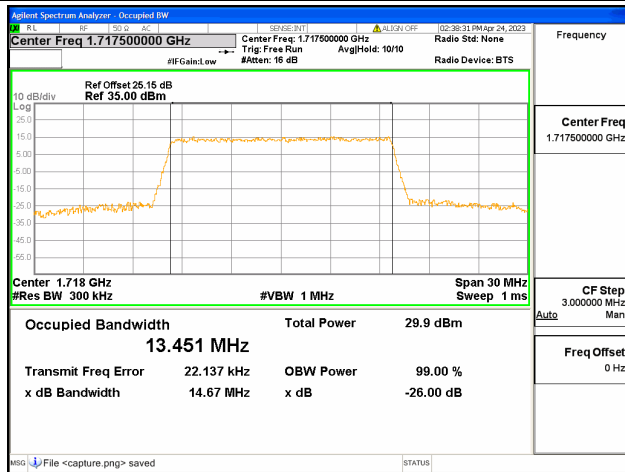

Band66 / 10MHz / QPSK/ High CH

Band66 / 10MHz / 16QAM/ High CH

Band66 / 10MHz / 64QAM/ High CH

Band66 / 15MHz / QPSK/ Low CH

Band66 / 15MHz / 16QAM/ Low CH

Band66 / 15MHz / 64QAM/ Low CH

Band66 / 15MHz / QPSK/ Mid CH