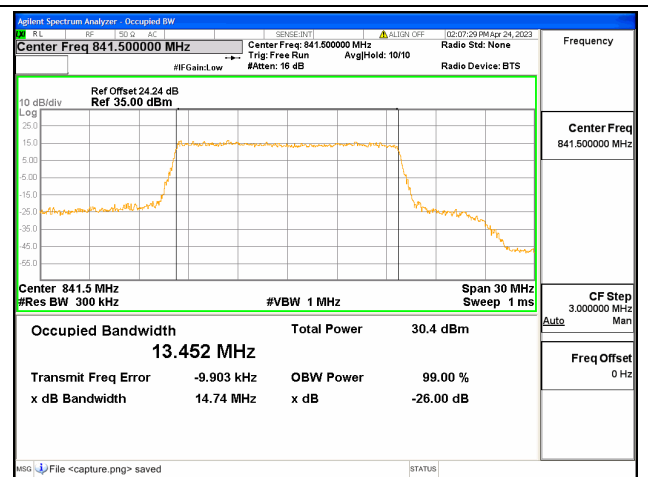

Band26 Part22 / 15MHz / 64QAM/ Mid CH

Band26 Part22 / 15MHz / 16QAM/ High CH