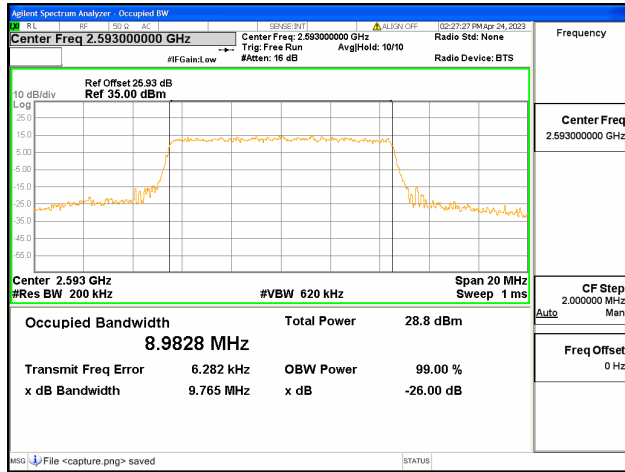

Band41 / 10MHz / QPSK/ Mid CH

Band41 / 10MHz / 64QAM/ Mid CH