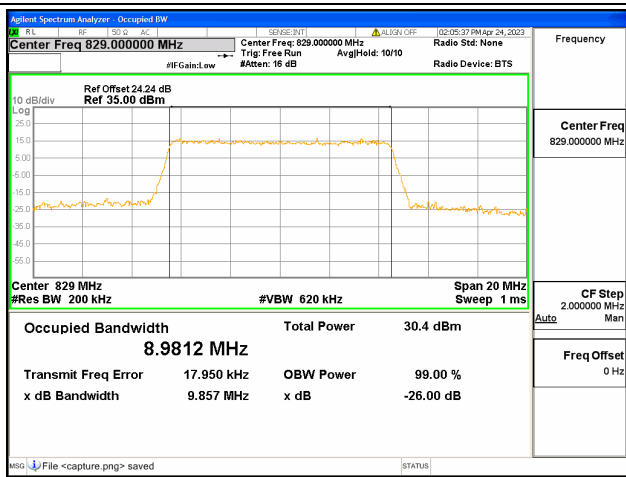

Band26 Part22 / 5MHz / QPSK/ High CH

Band26 Part22 / 5MHz / 16QAM/ High CH

Band26 Part22 / 5MHz / 64QAM/ High CH

Band26 Part22 / 10MHz / QPSK/ Low CH

Band26 Part22 / 10MHz / 16QAM/ Low CH

Band26 Part22 / 10MHz / 64QAM/ Low CH