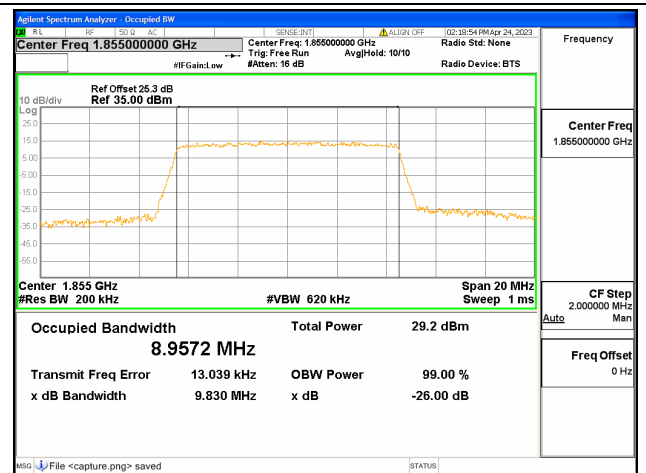

Band25 / 10MHz / QPSK/ Low CH

Band25 / 10MHz / 64QAM/ Low CH