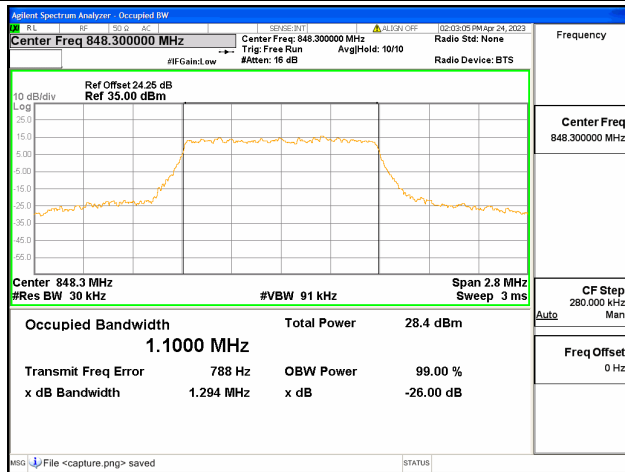

Band26 Part22 / 1.4MHz / QPSK/ High CH

Band26 Part22 / 1.4MHz / 64QAM/ High CH