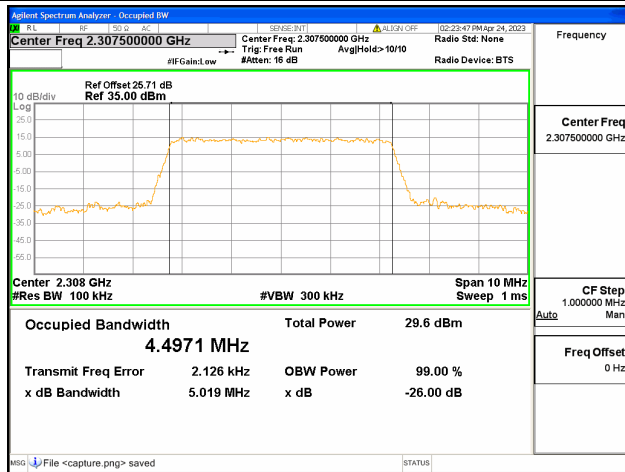

Band26 Part22 / 15MHz / QPSK/ High CH

Band26 Part22 / 15MHz / 16QAM/ High CH

Band26 Part22 / 15MHz / 64QAM/ High CH

Band30 / 5MHz / QPSK/ Low CH

Band30 / 5MHz / 16QAM/ Low CH

Band30 / 5MHz / 64QAM/ Low CH

Band30 / 5MHz / QPSK/ Mid CH