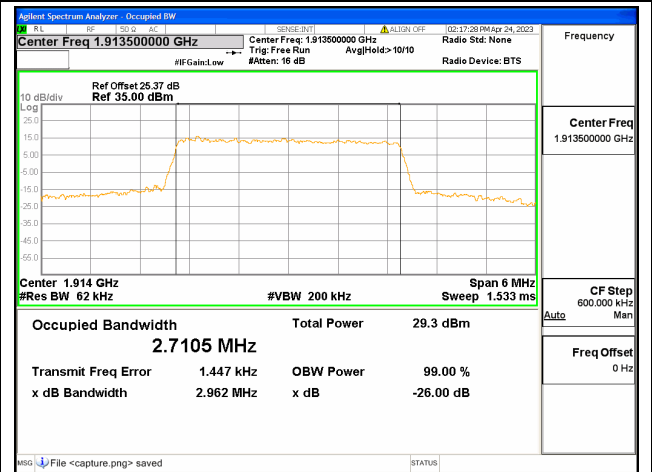

Band25 / 3MHz / QPSK/ Mid CH

Band25 / 3MHz / 16QAM/ Mid CH

Band25 / 3MHz / 64QAM/ Mid CH

Band25 / 3MHz / QPSK/ High CH

Band25 / 3MHz / 16QAM/ High CH

Band25 / 3MHz / 64QAM/ High CH

Band25 / 5MHz / QPSK/ Low CH