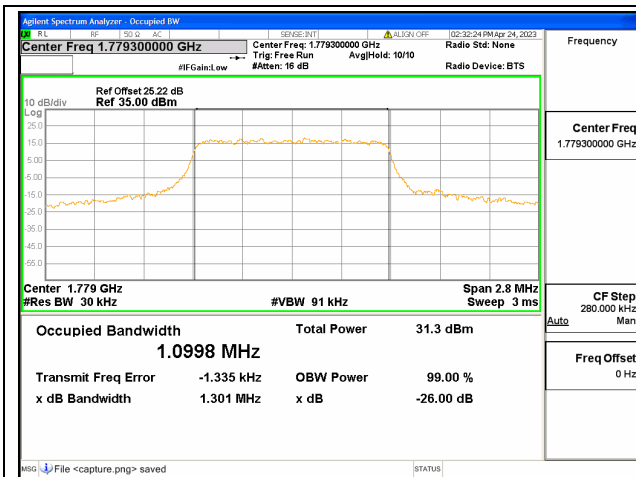

Band66 / 1.4MHz / QPSK/ High CH