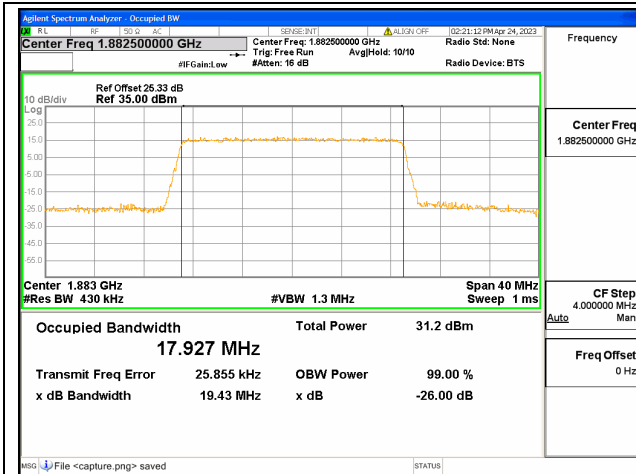

Band25 / 20MHz / QPSK/ Mid CH