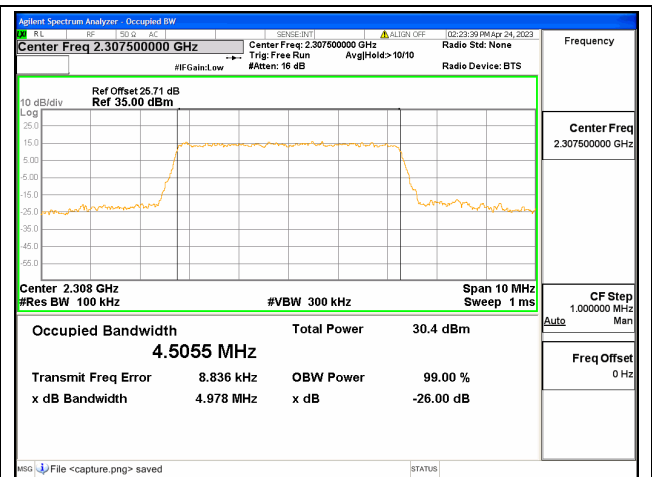

Band26 Part22 / 15MHz / QPSK/ High CH

Band26 Part22 / 15MHz / 16QAM/ High CH

Band26 Part22 / 15MHz / 64QAM/ High CH

Band30 / 5MHz / QPSK/ Low CH

Band30 / 5MHz / 16QAM/ Low CH

Band30 / 5MHz / 64QAM/ Low CH

Band30 / 5MHz / QPSK/ Mid CH