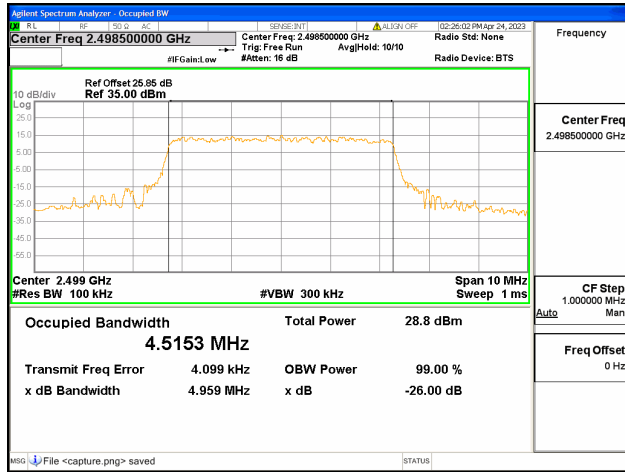

Band41 / 5MHz / QPSK/ Low CH

Band41 / 5MHz / 64QAM/ Low CH