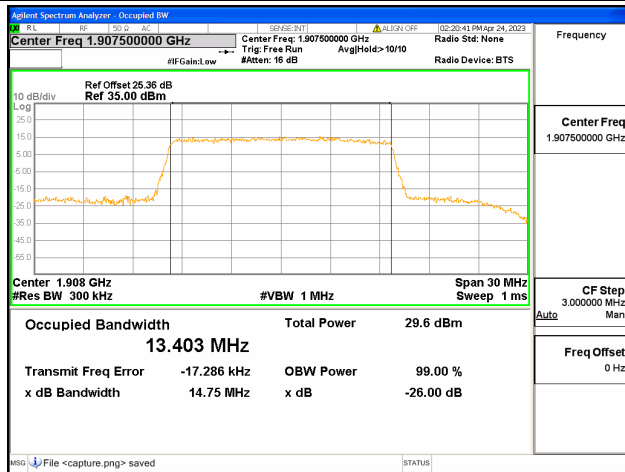

Band25 / 15MHz / 16QAM/ Mid CH

Band25 / 15MHz / 64QAM/ Mid CH

Band25 / 15MHz / QPSK/ High CH

Band25 / 15MHz / 16QAM/ High CH

Band25 / 15MHz / 64QAM/ High CH

Band25 / 20MHz / QPSK/ Low CH

Band25 / 20MHz / 16QAM/ Low CH