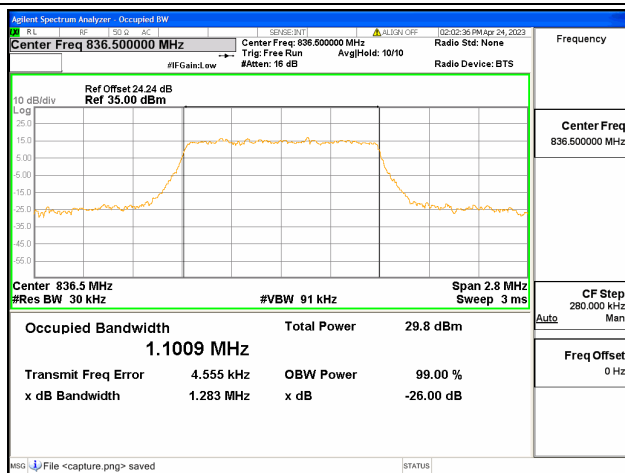

Band26 Part22 / 1.4MHz / QPSK/ Low CH

Band26 Part22 / 1.4MHz / 16QAM/ Low CH

Band26 Part22 / 1.4MHz / 64QAM/ Low CH

Band26 Part22 / 1.4MHz / QPSK/ Mid CH

Band26 Part22 / 1.4MHz / 16QAM/ Mid CH

Band26 Part22 / 1.4MHz / 64QAM/ Mid CH