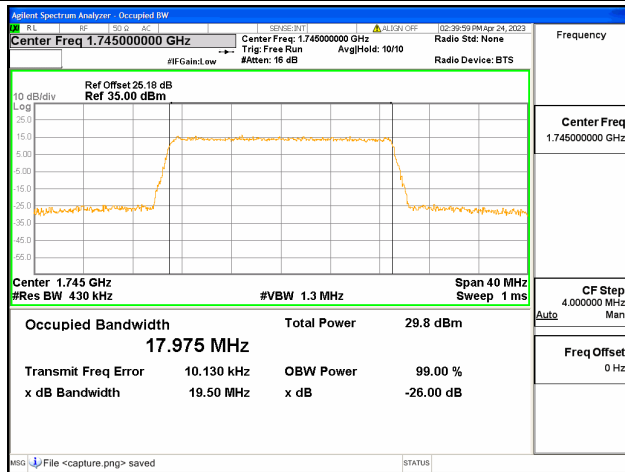

Band66 / 20MHz / QPSK/ Mid CH

Band66 / 20MHz / 64QAM/ Mid CH