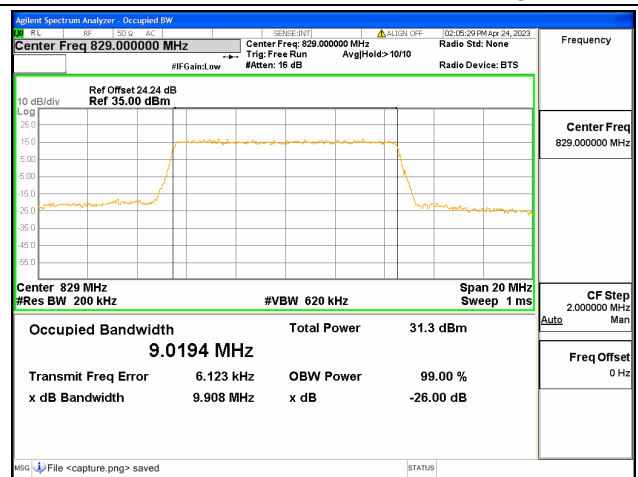

Band26 Part22 / 5MHz / 16QAM/ High CH

Band26 Part22 / 10MHz / QPSK/ Low CH