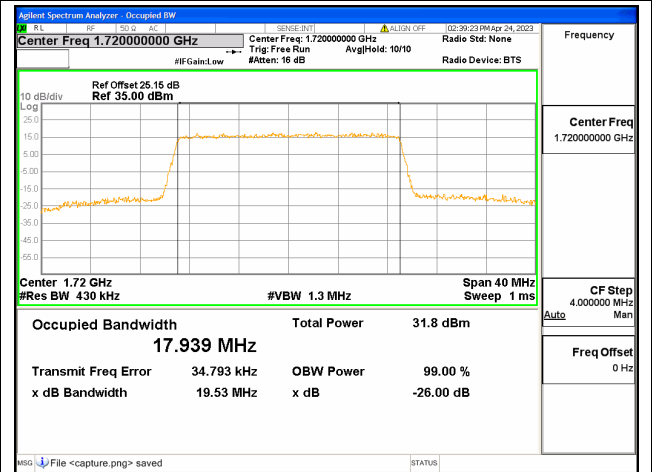

Band66 / 15MHz / 16QAM/ Mid CH

Band66 / 15MHz / 64QAM/ Mid CH

Band66 / 15MHz / QPSK/ High CH

Band66 / 15MHz / 16QAM/ High CH

Band66 / 15MHz / 64QAM/ High CH

Band66 / 20MHz / QPSK/ Low CH

Band66 / 20MHz / 16QAM/ Low CH