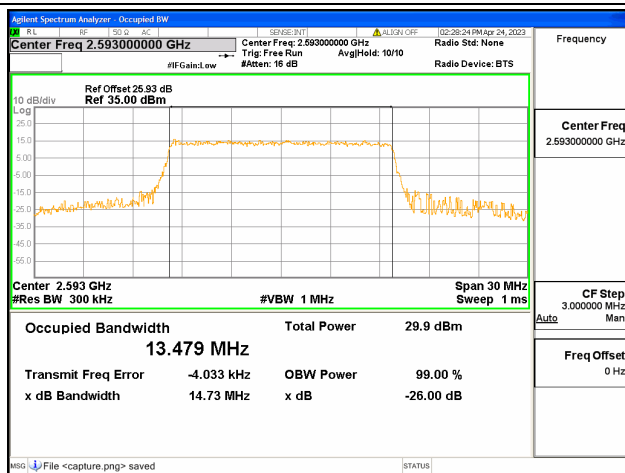

Band41 / 15MHz / 64QAM/ Low CH

Band41 / 15MHz / 16QAM/ Mid CH