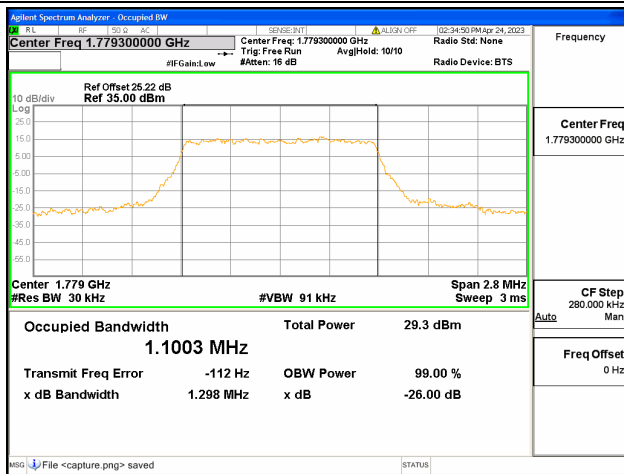

Band66 / 1.4MHz / 64QAM/ Mid CH

Band66 / 1.4MHz / QPSK/ High CH

Band66 / 1.4MHz / 16QAM/ High CH

Band66 / 1.4MHz / 64QAM/ High CH

Band66 / 3MHz / QPSK/ Low CH

Band66 / 3MHz / 16QAM/ Low CH

Band66 / 3MHz / 64QAM/ Low CH