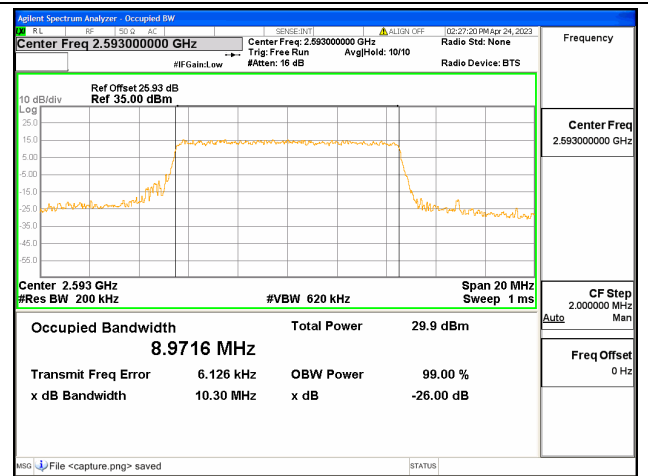

Band41 / 5MHz / QPSK/ High CH

Band41 / 5MHz / 16QAM/ High CH

Band41 / 5MHz / 64QAM/ High CH

Band41 / 10MHz / QPSK/ Low CH

Band41 / 10MHz / 16QAM/ Low CH

Band41 / 10MHz / 64QAM/ Low CH

Band41 / 10MHz / QPSK/ Mid CH