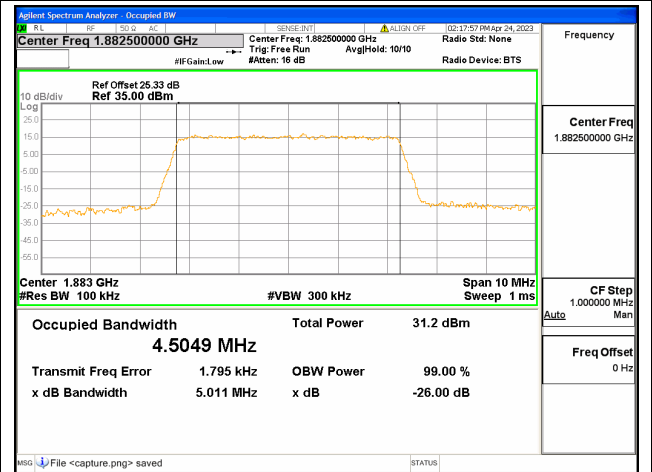

Band25 / 5MHz / 16QAM/ Low CH

Band25 / 5MHz / QPSK/ Mid CH