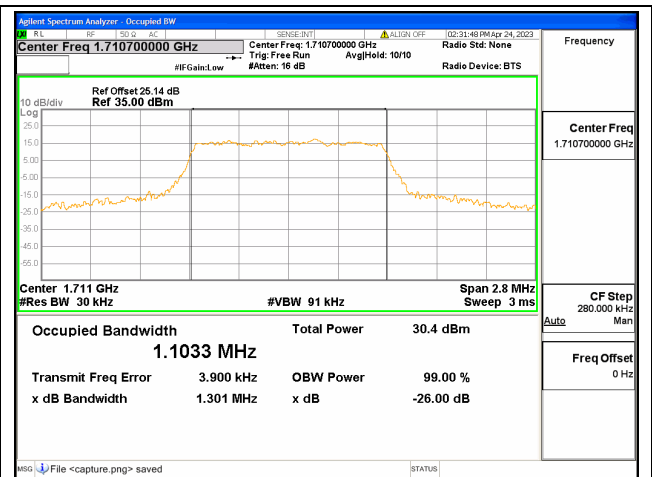

Band41 / 20MHz / 64QAM/ High CH

Band66 / 1.4MHz / 16QAM/ Low CH