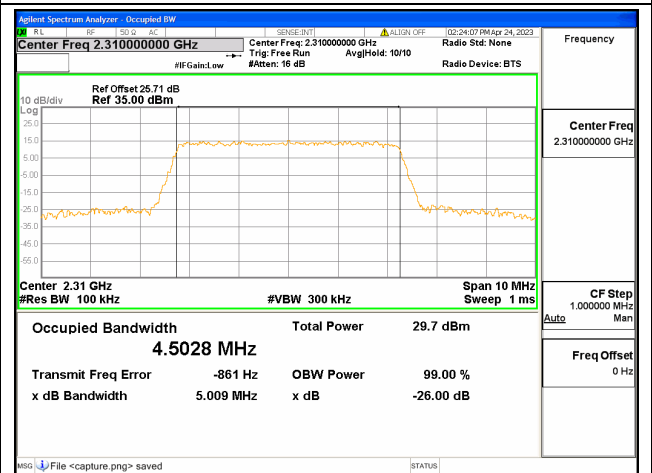

Band30 / 5MHz / QPSK/ Mid CH

Band30 / 5MHz / 64QAM/ Mid CH