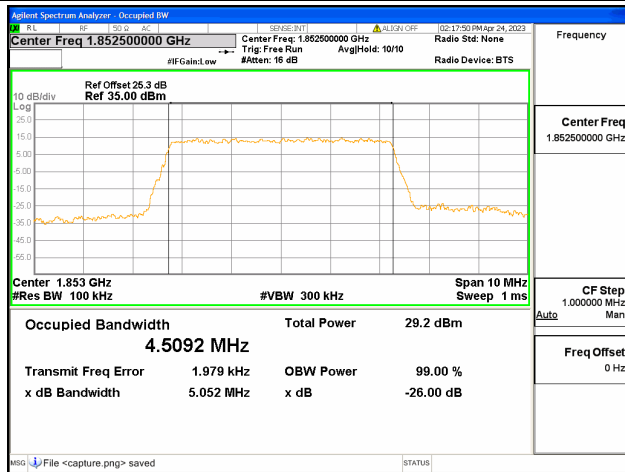

Band25 / 5MHz / QPSK/ Low CH

Band25 / 5MHz / 64QAM/ Low CH