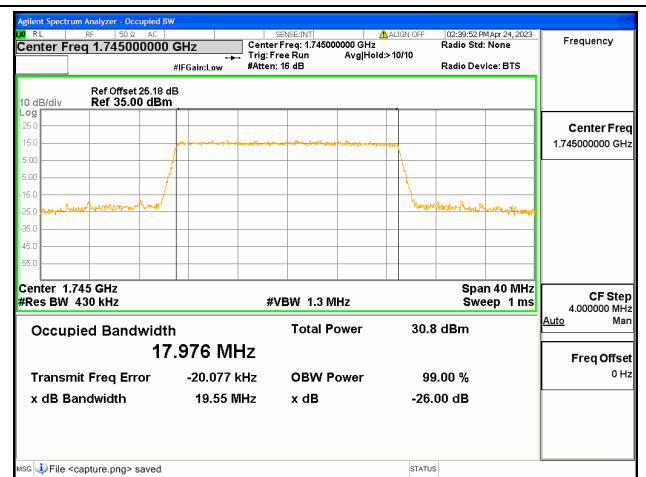

Band66 / 20MHz / 64QAM/ Low CH

Band66 / 20MHz / 16QAM/ Mid CH