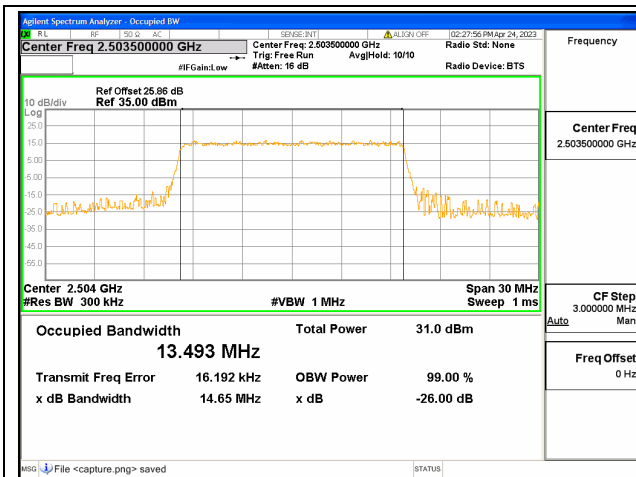

Band41 / 10MHz / 16QAM/ Mid CH

Band41 / 10MHz / 64QAM/ Mid CH

Band41 / 10MHz / QPSK/ High CH

Band41 / 10MHz / 16QAM/ High CH

Band41 / 10MHz / 64QAM/ High CH

Band41 / 15MHz / QPSK/ Low CH

Band41 / 15MHz / 16QAM/ Low CH