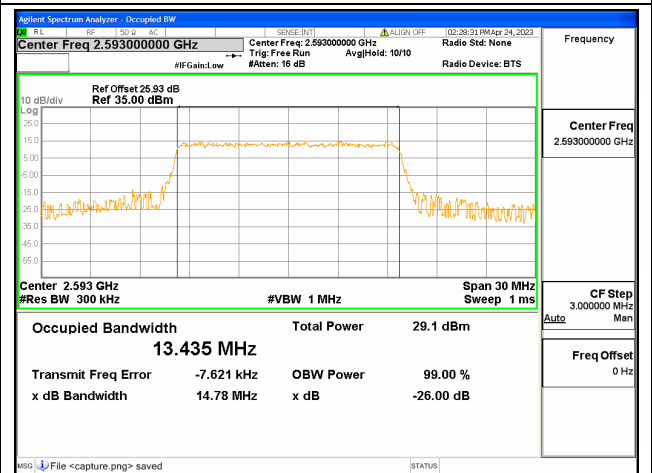

Band41 / 15MHz / QPSK/ Mid CH

Band41 / 15MHz / 64QAM/ Mid CH