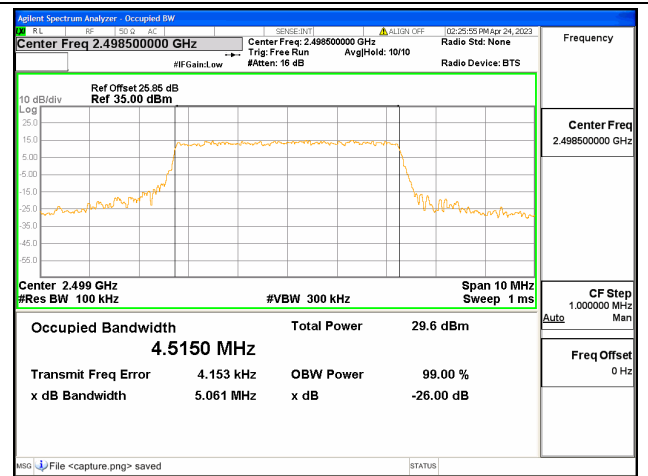

Band30 / 10MHz / 64QAM/ Mid CH

Band41 / 5MHz / 16QAM/ Low CH