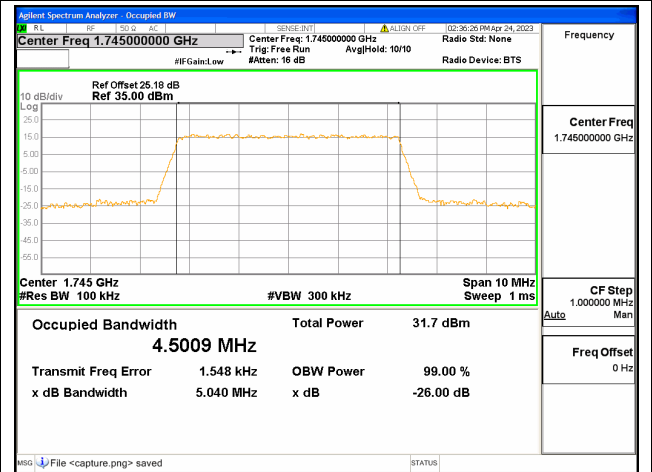

Band66 / 5MHz / 16QAM/ Low CH

Band66 / 5MHz / QPSK/ Mid CH