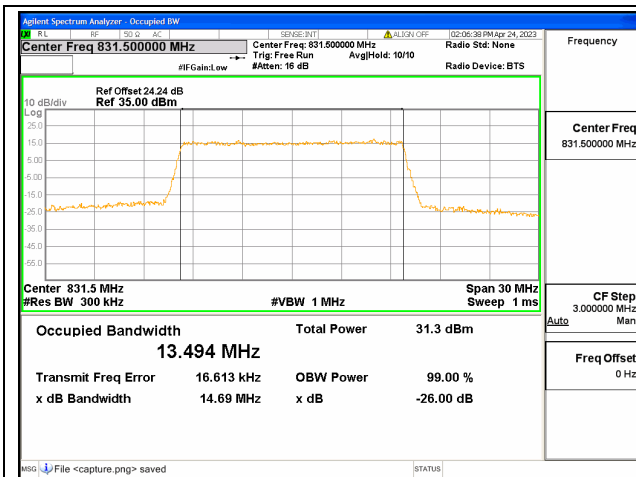

Band26 Part22 / 10MHz / QPSK/ Mid CH

Band26 Part22 / 10MHz / 16QAM/ Mid CH

Band26 Part22 / 10MHz / 64QAM/ Mid CH

Band26 Part22 / 10MHz / QPSK/ High CH

Band26 Part22 / 10MHz / 16QAM/ High CH

Band26 Part22 / 10MHz / 64QAM/ High CH