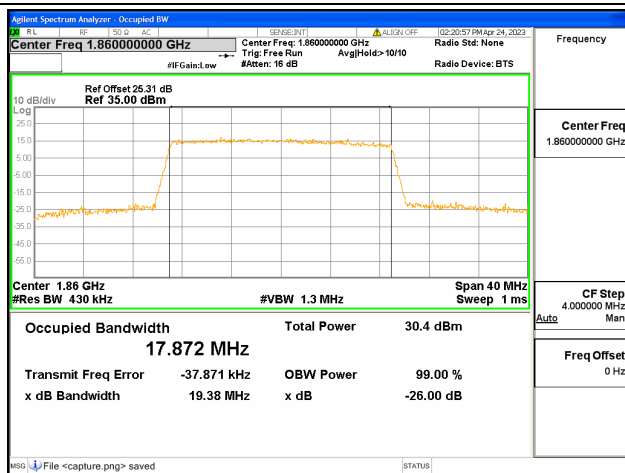

Band25 / 15MHz / 16QAM/ Mid CH

Band25 / 15MHz / 64QAM/ Mid CH

Band25 / 15MHz / QPSK/ High CH

Band25 / 15MHz / 16QAM/ High CH

Band25 / 15MHz / 64QAM/ High CH

Band25 / 20MHz / QPSK/ Low CH

Band25 / 20MHz / 16QAM/ Low CH