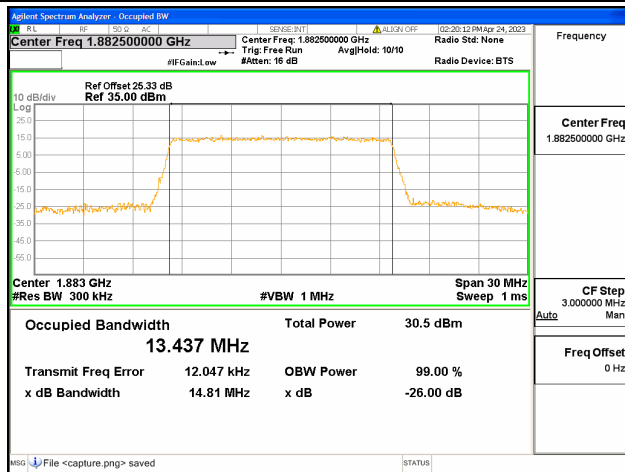

Band25 / 10MHz / QPSK/ High CH

Band25 / 10MHz / 16QAM/ High CH

Band25 / 10MHz / 64QAM/ High CH

Band25 / 15MHz / QPSK/ Low CH

Band25 / 15MHz / 16QAM/ Low CH

Band25 / 15MHz / 64QAM/ Low CH

Band25 / 15MHz / QPSK/ Mid CH