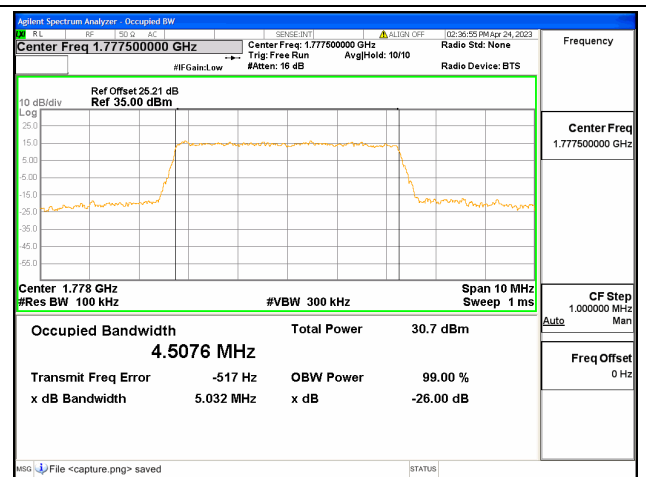

Band66 / 5MHz / 16QAM/ Low CH

Band66 / 5MHz / 64QAM/ Low CH

Band66 / 5MHz / QPSK/ Mid CH

Band66 / 5MHz / 16QAM/ Mid CH

Band66 / 5MHz / 64QAM/ Mid CH

Band66 / 5MHz / QPSK/ High CH

Band66 / 5MHz / 16QAM/ High CH