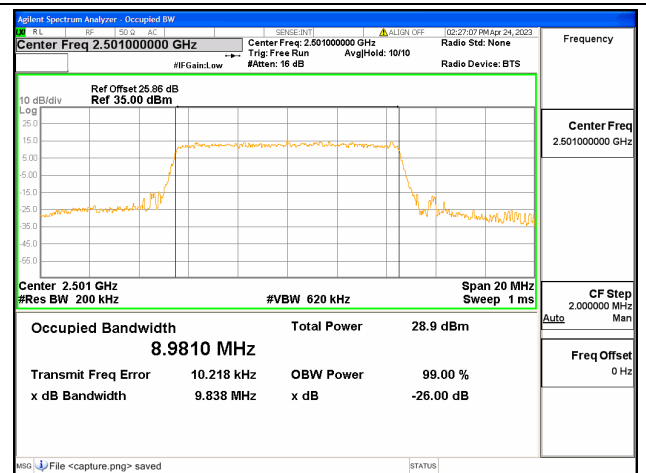

Band41 / 5MHz / QPSK/ High CH

Band41 / 5MHz / 16QAM/ High CH

Band41 / 5MHz / 64QAM/ High CH

Band41 / 10MHz / QPSK/ Low CH

Band41 / 10MHz / 16QAM/ Low CH

Band41 / 10MHz / 64QAM/ Low CH

Band41 / 10MHz / QPSK/ Mid CH