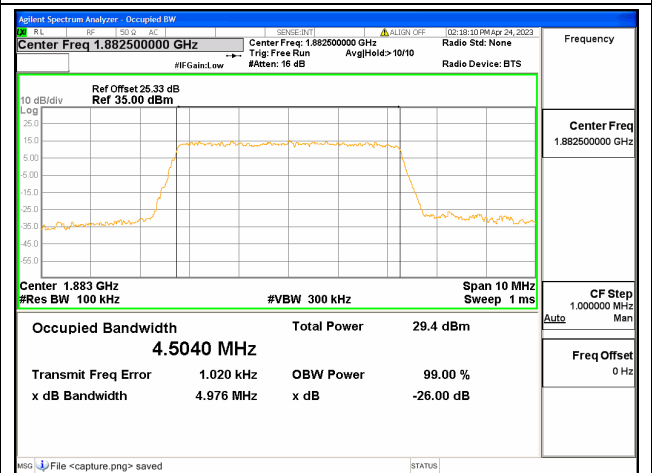

Band25 / 5MHz / 16QAM/ Low CH

Band25 / 5MHz / 64QAM/ Low CH

Band25 / 5MHz / QPSK/ Mid CH

Band25 / 5MHz / 16QAM/ Mid CH

Band25 / 5MHz / 64QAM/ Mid CH

Band25 / 5MHz / QPSK/ High CH

Band25 / 5MHz / 16QAM/ High CH