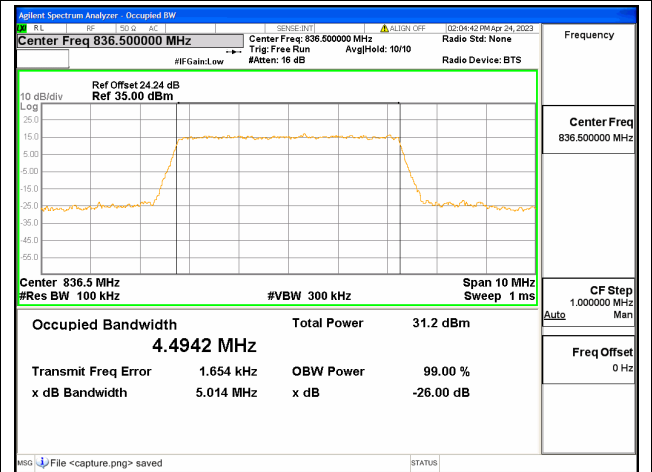

Band26 Part22 / 5MHz / 16QAM/ Low CH

Band26 Part22 / 5MHz / QPSK/ Mid CH