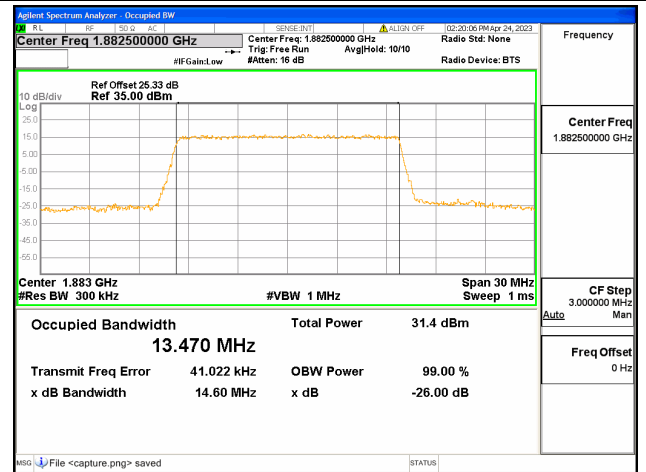

Band25 / 10MHz / QPSK/ High CH

Band25 / 10MHz / 16QAM/ High CH

Band25 / 10MHz / 64QAM/ High CH

Band25 / 15MHz / QPSK/ Low CH

Band25 / 15MHz / 16QAM/ Low CH

Band25 / 15MHz / 64QAM/ Low CH

Band25 / 15MHz / QPSK/ Mid CH