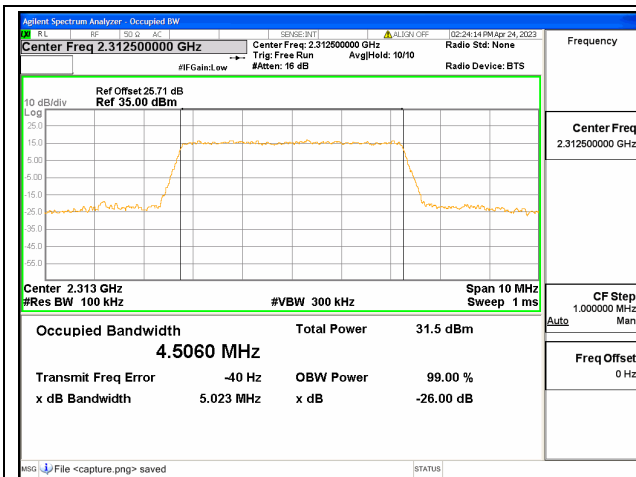

Band30 / 5MHz / QPSK/ High CH