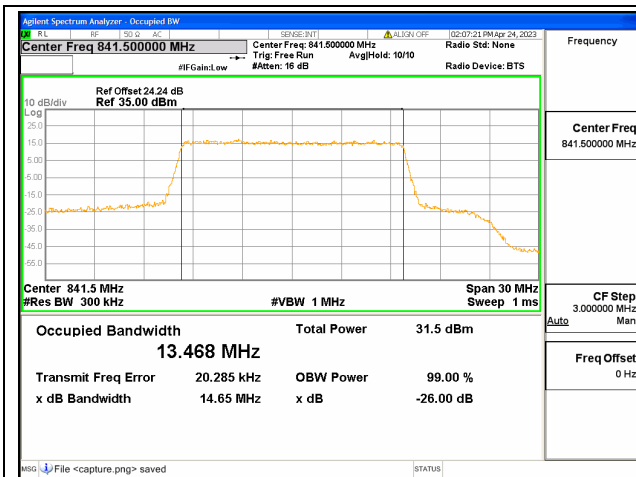

Band26 Part22 / 15MHz / QPSK/ Low CH

Band26 Part22 / 15MHz / 16QAM/ Low CH

Band26 Part22 / 15MHz / 64QAM/ Low CH

Band26 Part22 / 15MHz / QPSK/ Mid CH

Band26 Part22 / 15MHz / 16QAM/ Mid CH

Band26 Part22 / 15MHz / 64QAM/ Mid CH