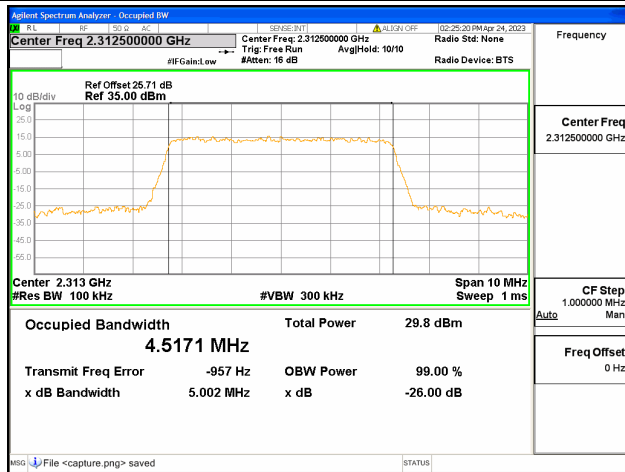

Band30 / 5MHz / 16QAM/ Mid CH

Band30 / 5MHz / 64QAM/ Mid CH

Band30 / 5MHz / QPSK/ High CH

Band30 / 5MHz / 16QAM/ High CH

Band30 / 5MHz / 64QAM/ High CH

Band30 / 10MHz / QPSK/ Mid CH

Band30 / 10MHz / 16QAM/ Mid CH