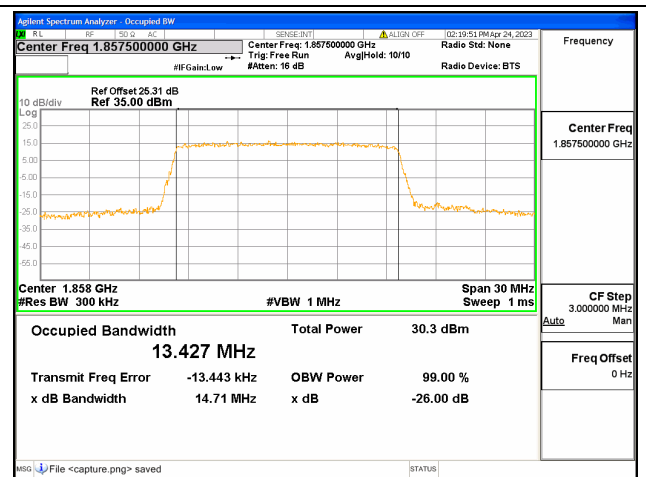

Band25 / 10MHz / QPSK/ High CH

Band25 / 10MHz / 16QAM/ High CH

Band25 / 10MHz / 64QAM/ High CH

Band25 / 15MHz / QPSK/ Low CH

Band25 / 15MHz / 16QAM/ Low CH

Band25 / 15MHz / 64QAM/ Low CH

Band25 / 15MHz / QPSK/ Mid CH