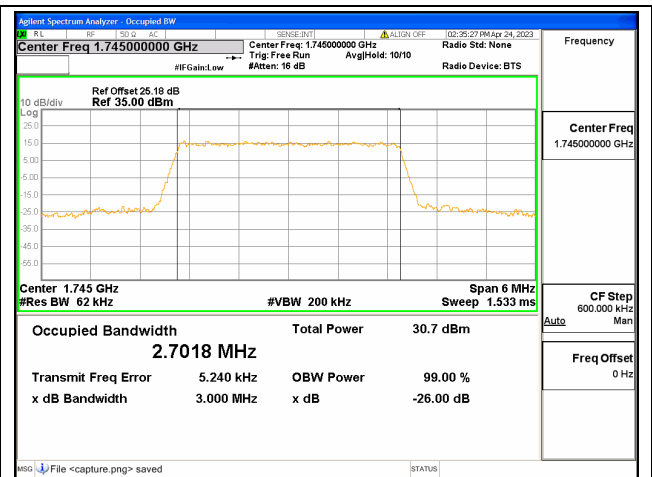

Band66 / 3MHz / 64QAM/ Low CH

Band66 / 3MHz / 16QAM/ Mid CH