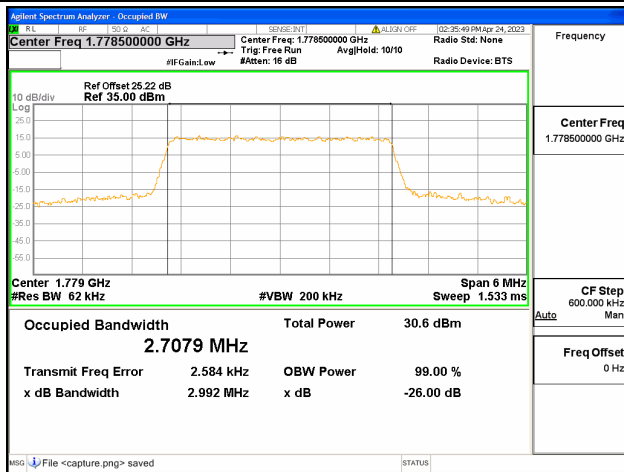

Band66 / 3MHz / QPSK/ Mid CH

Band66 / 3MHz / 16QAM/ Mid CH

Band66 / 3MHz / 64QAM/ Mid CH

Band66 / 3MHz / QPSK/ High CH

Band66 / 3MHz / 16QAM/ High CH

Band66 / 3MHz / 64QAM/ High CH

Band66 / 5MHz / QPSK/ Low CH