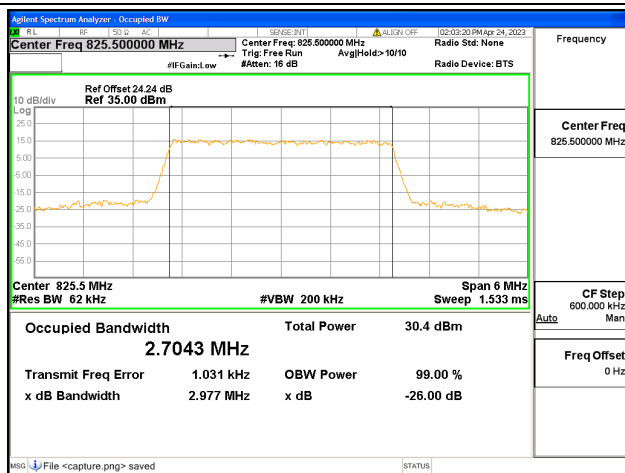

Band26 Part22 / 1.4MHz / QPSK/ High CH

Band26 Part22 / 1.4MHz / 16QAM/ High CH

Band26 Part22 / 1.4MHz / 64QAM/ High CH

Band26 Part22 / 3MHz / QPSK/ Low CH

Band26 Part22 / 3MHz / 16QAM/ Low CH

Band26 Part22 / 3MHz / 64QAM/ Low CH