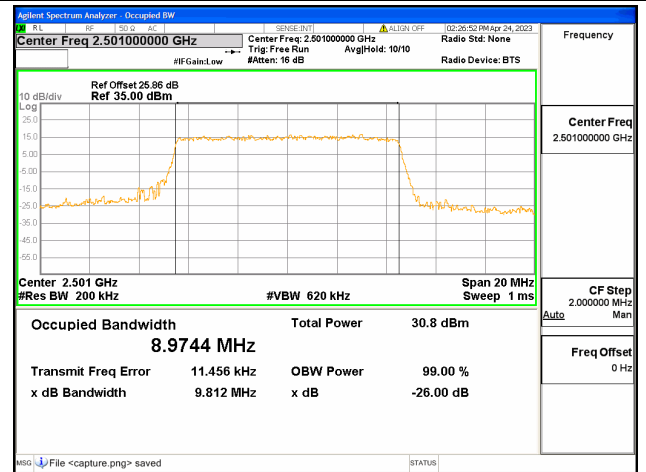

Band41 / 5MHz / 16QAM/ High CH

Band41 / 10MHz / QPSK/ Low CH