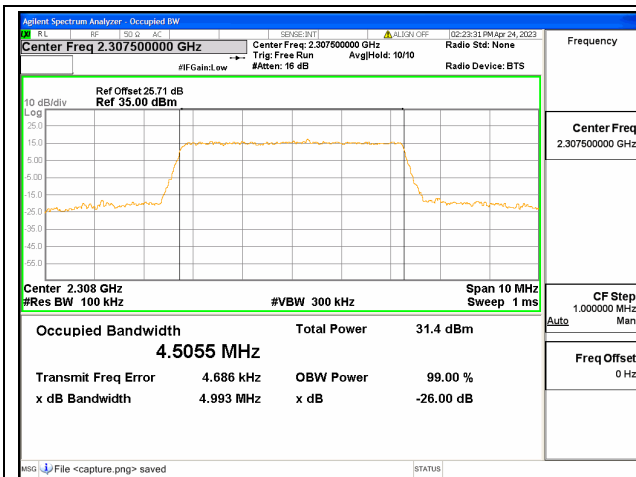

Band30 / 5MHz / QPSK/ Low CH