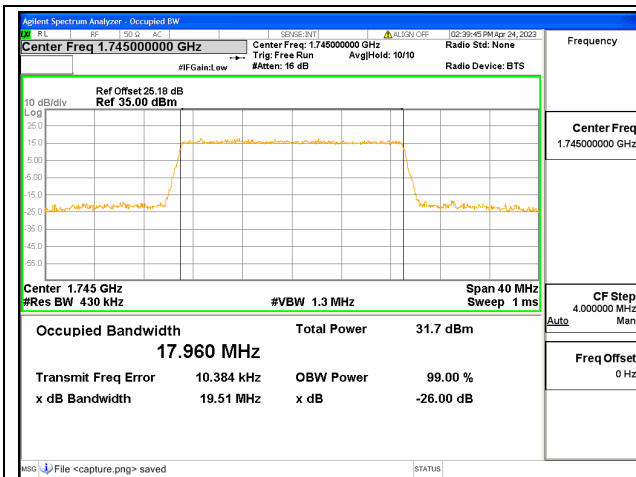

Band66 / 20MHz / QPSK/ Mid CH