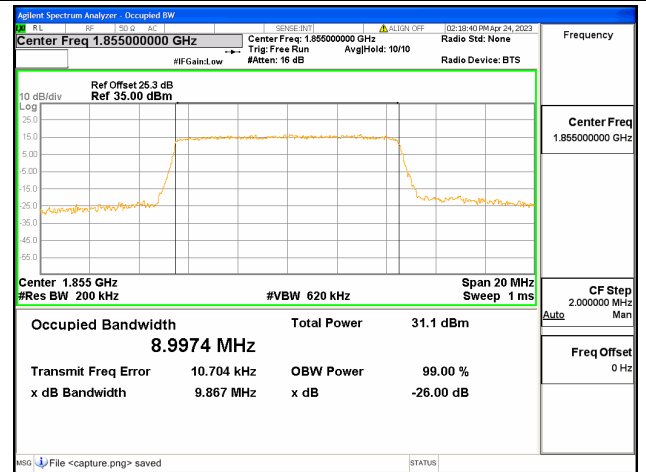

Band25 / 5MHz / 16QAM/ High CH

Band25 / 10MHz / QPSK/ Low CH