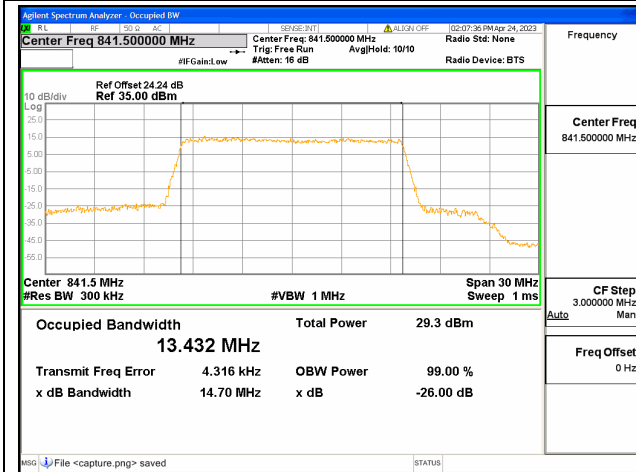

Band26 Part22 / 15MHz / QPSK/ High CH

Band26 Part22 / 15MHz / 64QAM/ High CH