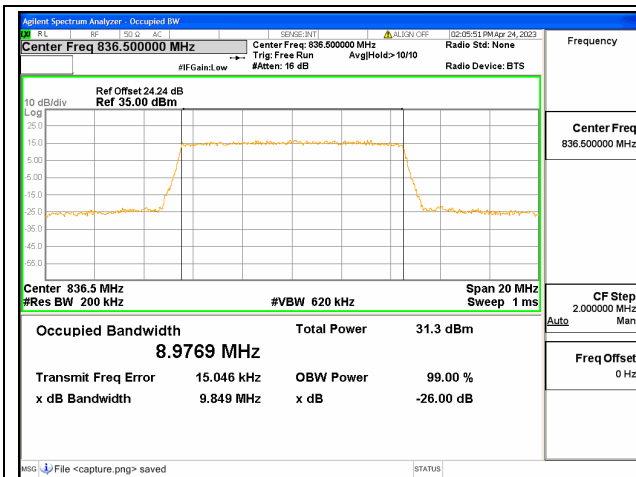

Band26 Part22 / 5MHz / QPSK/ High CH

Band26 Part22 / 5MHz / 16QAM/ High CH

Band26 Part22 / 5MHz / 64QAM/ High CH

Band26 Part22 / 10MHz / QPSK/ Low CH

Band26 Part22 / 10MHz / 16QAM/ Low CH

Band26 Part22 / 10MHz / 64QAM/ Low CH