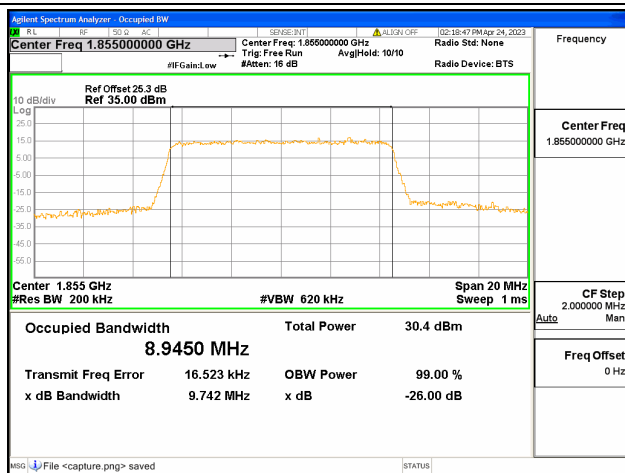

Band25 / 5MHz / 64QAM/ High CH

Band25 / 10MHz / 16QAM/ Low CH