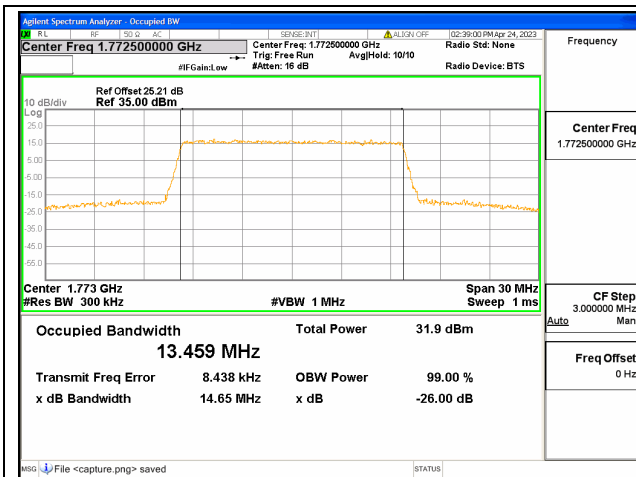

Band66 / 15MHz / QPSK/ High CH