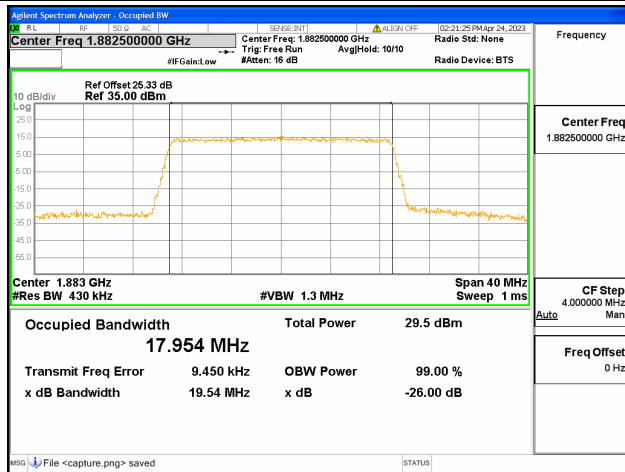

Band25 / 20MHz / QPSK/ Mid CH

Band25 / 20MHz / 64QAM/ Mid CH