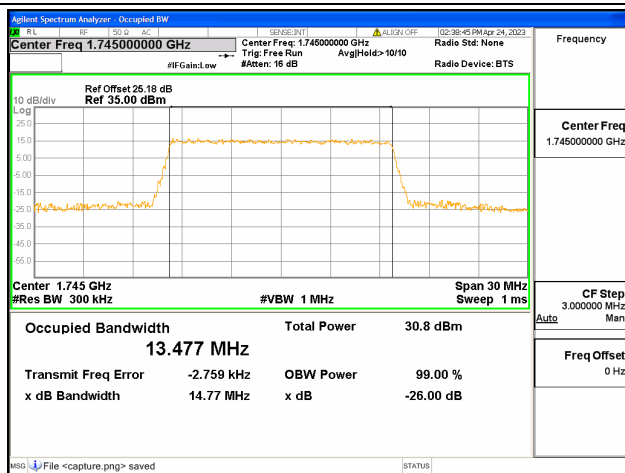

Band66 / 10MHz / QPSK/ High CH

Band66 / 10MHz / 16QAM/ High CH

Band66 / 10MHz / 64QAM/ High CH

Band66 / 15MHz / QPSK/ Low CH

Band66 / 15MHz / 16QAM/ Low CH

Band66 / 15MHz / 64QAM/ Low CH

Band66 / 15MHz / QPSK/ Mid CH