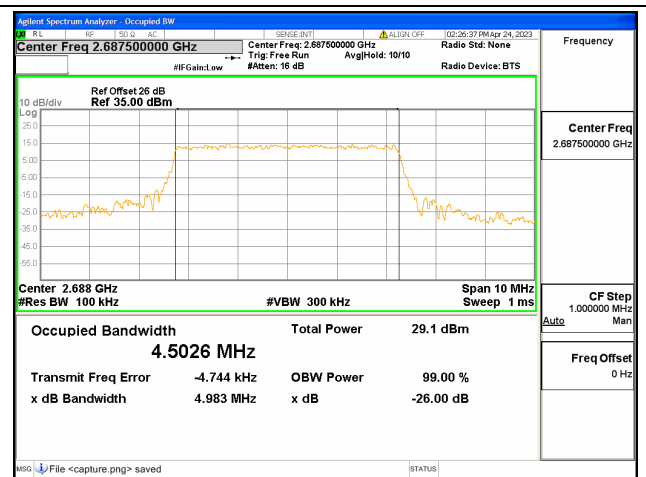

Band41 / 5MHz / 64QAM/ Mid CH

Band41 / 5MHz / 16QAM/ High CH