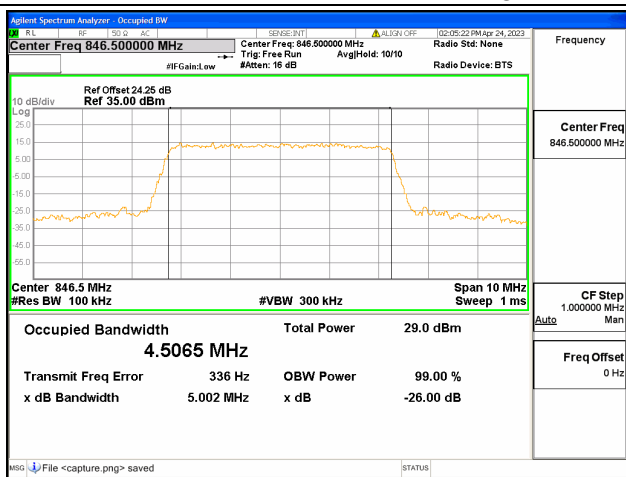

Band26 Part22 / 5MHz / QPSK/ High CH

Band26 Part22 / 5MHz / 64QAM/ High CH