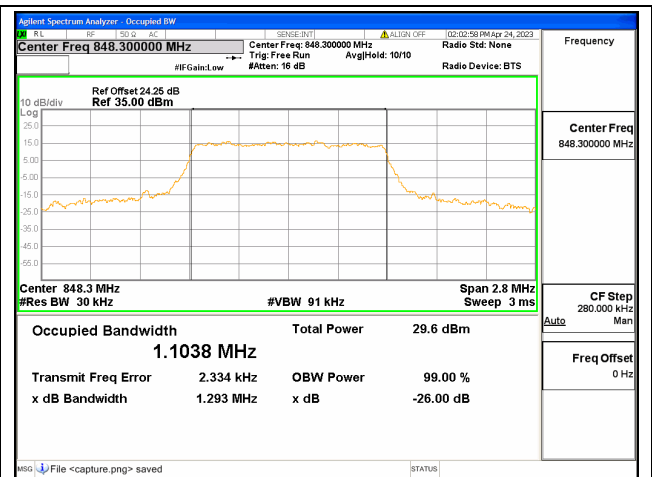

Band26 Part22 / 1.4MHz / 64QAM/ Mid CH

Band26 Part22 / 1.4MHz / 16QAM/ High CH