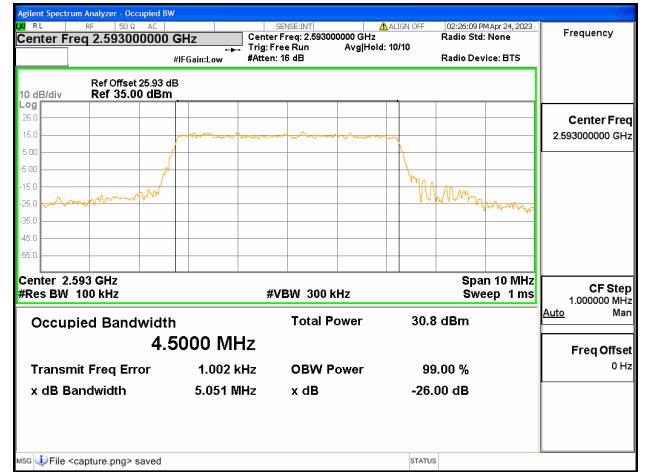

Band30 / 10MHz / 64QAM/ Mid CH

Band41 / 5MHz / QPSK/ Low CH

Band41 / 5MHz / 16QAM/ Low CH

Band41 / 5MHz / 64QAM/ Low CH

Band41 / 5MHz / QPSK/ Mid CH

Band41 / 5MHz / 16QAM/ Mid CH

Band41 / 5MHz / 64QAM/ Mid CH