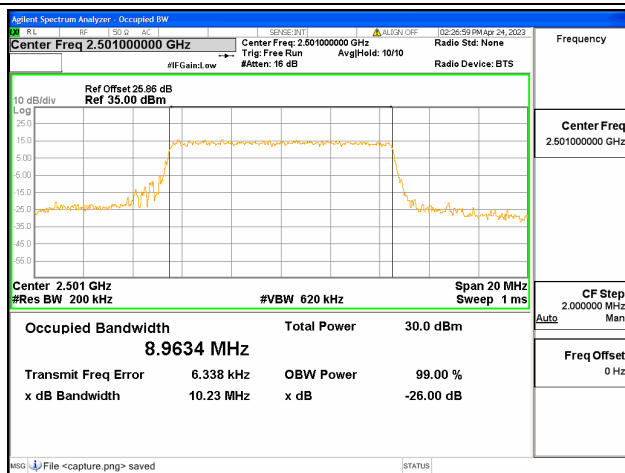

Band41 / 5MHz / QPSK/ High CH

Band41 / 5MHz / 16QAM/ High CH

Band41 / 5MHz / 64QAM/ High CH

Band41 / 10MHz / QPSK/ Low CH

Band41 / 10MHz / 16QAM/ Low CH

Band41 / 10MHz / 64QAM/ Low CH

Band41 / 10MHz / QPSK/ Mid CH