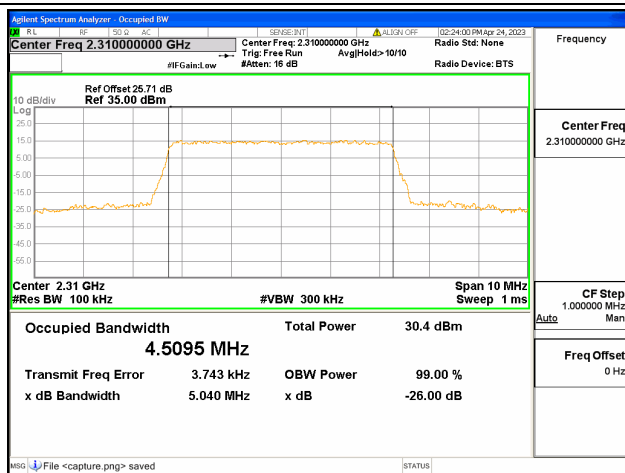

Band26 Part22 / 15MHz / QPSK/ High CH

Band26 Part22 / 15MHz / 16QAM/ High CH

Band26 Part22 / 15MHz / 64QAM/ High CH

Band30 / 5MHz / QPSK/ Low CH

Band30 / 5MHz / 16QAM/ Low CH

Band30 / 5MHz / 64QAM/ Low CH

Band30 / 5MHz / QPSK/ Mid CH