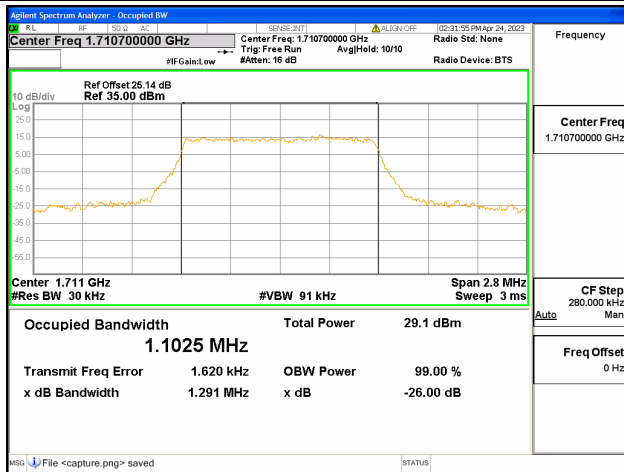

Band41 / 20MHz / 16QAM/ High CH

Band41 / 20MHz / 64QAM/ High CH

Band66 / 1.4MHz / QPSK/ Low CH

Band66 / 1.4MHz / 16QAM/ Low CH

Band66 / 1.4MHz / 64QAM/ Low CH

Band66 / 1.4MHz / QPSK/ Mid CH

Band66 / 1.4MHz / 16QAM/ Mid CH