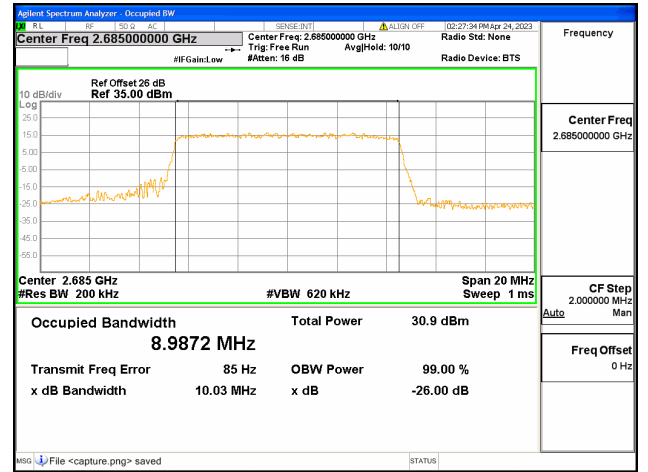

Band41 / 10MHz / 16QAM/ Mid CH

Band41 / 10MHz / QPSK/ High CH