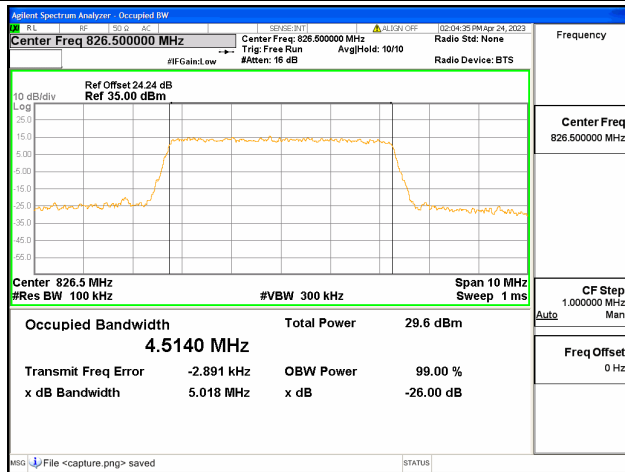

Band26 Part22 / 5MHz / QPSK/ Low CH

Band26 Part22 / 5MHz / 64QAM/ Low CH