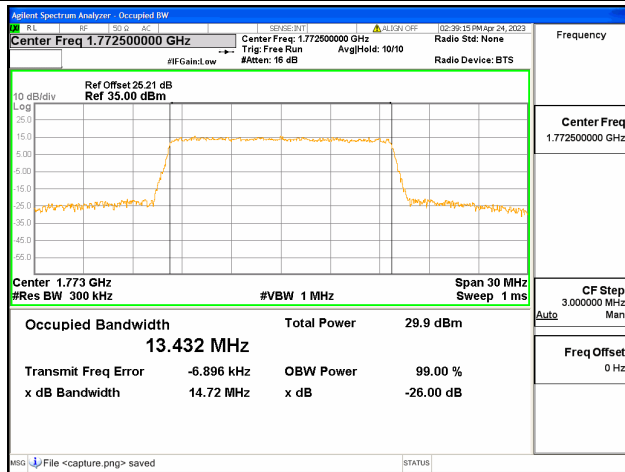

Band66 / 15MHz / 16QAM/ Mid CH

Band66 / 15MHz / 64QAM/ Mid CH

Band66 / 15MHz / QPSK/ High CH

Band66 / 15MHz / 16QAM/ High CH

Band66 / 15MHz / 64QAM/ High CH

Band66 / 20MHz / QPSK/ Low CH

Band66 / 20MHz / 16QAM/ Low CH