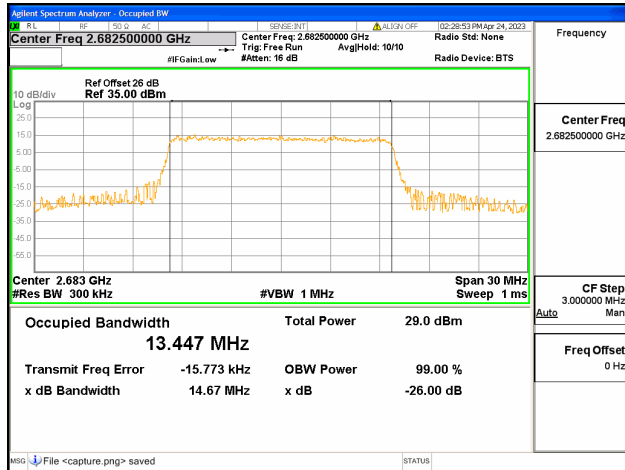

Band41 / 15MHz / 64QAM/ Low CH

Band41 / 15MHz / QPSK/ Mid CH

Band41 / 15MHz / 16QAM/ Mid CH

Band41 / 15MHz / 64QAM/ Mid CH

Band41 / 15MHz / QPSK/ High CH

Band41 / 15MHz / 16QAM/ High CH

Band41 / 15MHz / 64QAM/ High CH