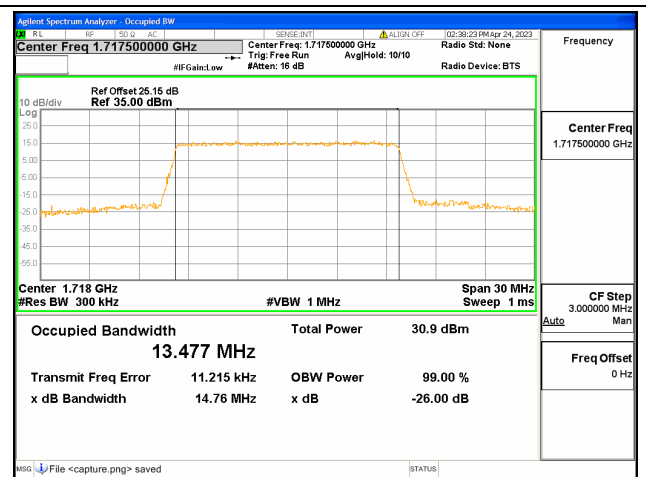

Band66 / 10MHz / QPSK/ High CH

Band66 / 10MHz / 16QAM/ High CH

Band66 / 10MHz / 64QAM/ High CH

Band66 / 15MHz / QPSK/ Low CH

Band66 / 15MHz / 16QAM/ Low CH

Band66 / 15MHz / 64QAM/ Low CH

Band66 / 15MHz / QPSK/ Mid CH