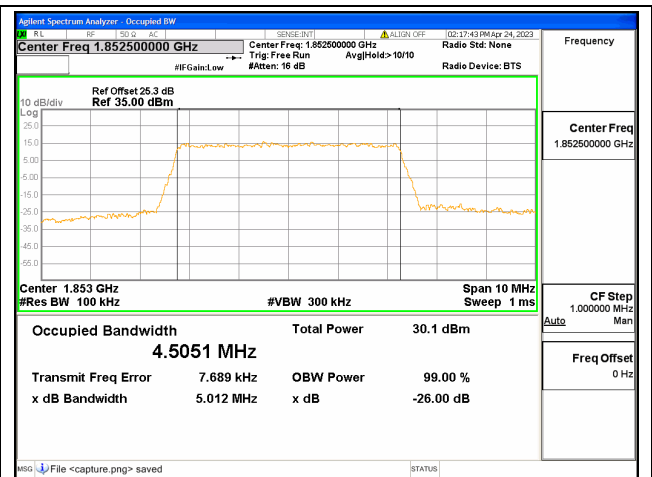

Band25 / 3MHz / QPSK/ Mid CH

Band25 / 3MHz / 16QAM/ Mid CH

Band25 / 3MHz / 64QAM/ Mid CH

Band25 / 3MHz / QPSK/ High CH

Band25 / 3MHz / 16QAM/ High CH

Band25 / 3MHz / 64QAM/ High CH

Band25 / 5MHz / QPSK/ Low CH