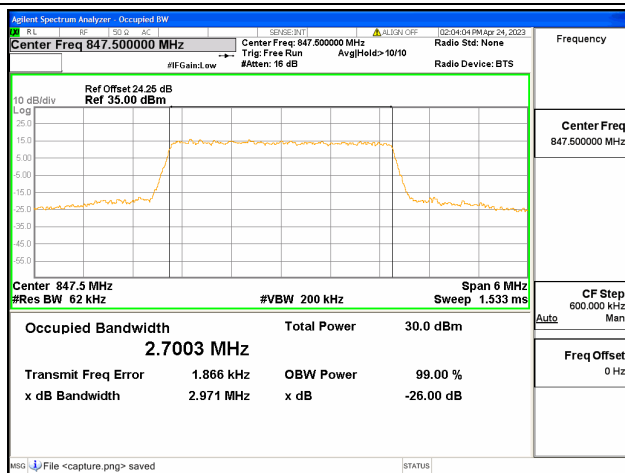

Band26 Part22 / 3MHz / QPSK/ Mid CH

Band26 Part22 / 3MHz / 16QAM/ Mid CH

Band26 Part22 / 3MHz / 64QAM/ Mid CH

Band26 Part22 / 3MHz / QPSK/ High CH

Band26 Part22 / 3MHz / 16QAM/ High CH

Band26 Part22 / 3MHz / 64QAM/ High CH