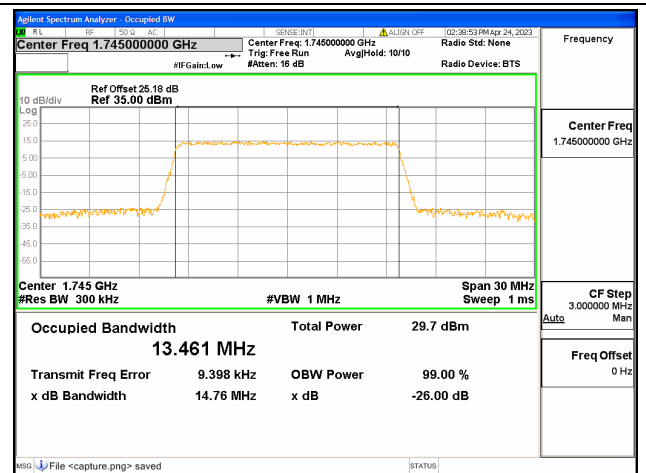

Band66 / 15MHz / QPSK/ Mid CH

Band66 / 15MHz / 64QAM/ Mid CH