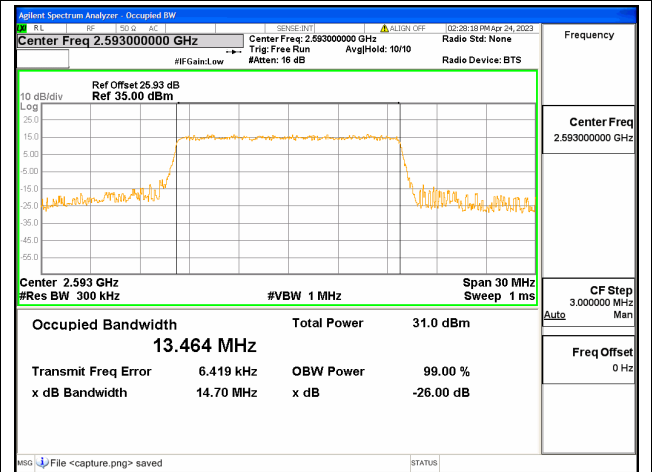

Band41 / 15MHz / 16QAM/ Low CH

Band41 / 15MHz / QPSK/ Mid CH