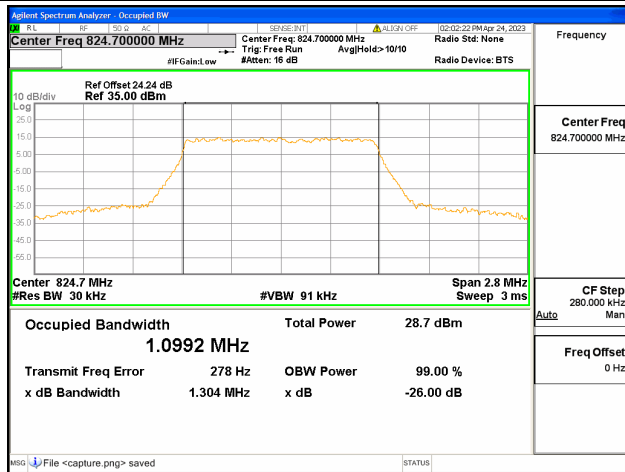

Band26 Part22 / 1.4MHz / QPSK/ Low CH

Band26 Part22 / 1.4MHz / 64QAM/ Low CH