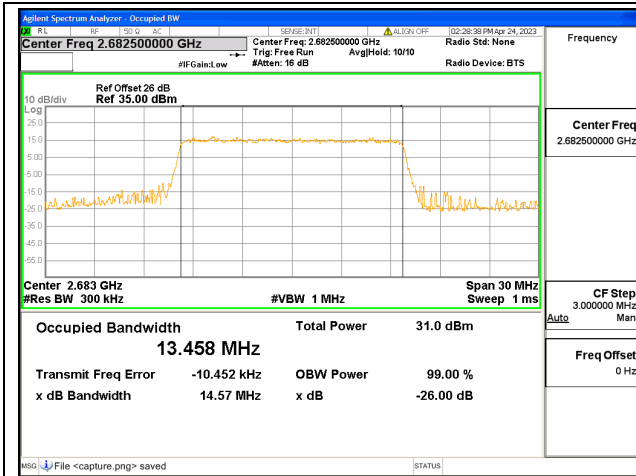

Band41 / 15MHz / 64QAM/ Low CH

Band41 / 15MHz / QPSK/ Mid CH

Band41 / 15MHz / 16QAM/ Mid CH

Band41 / 15MHz / 64QAM/ Mid CH

Band41 / 15MHz / QPSK/ High CH

Band41 / 15MHz / 16QAM/ High CH

Band41 / 15MHz / 64QAM/ High CH