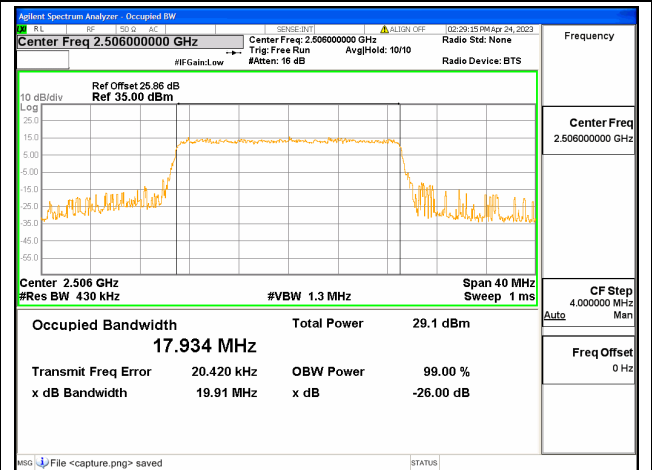

Band41 / 20MHz / QPSK/ Low CH

Band41 / 20MHz / 64QAM/ Low CH