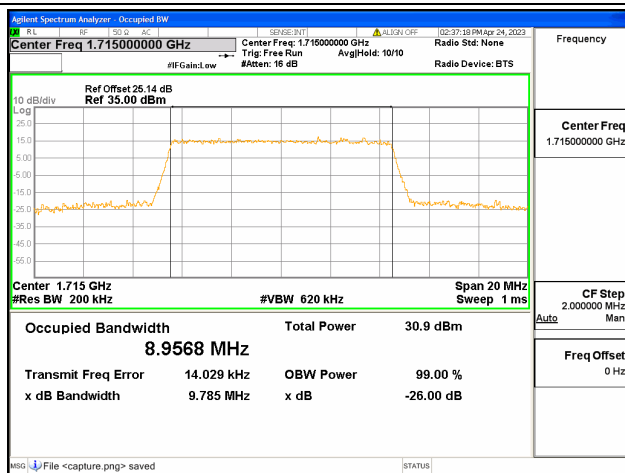

Band66 / 5MHz / 64QAM/ High CH

Band66 / 10MHz / 16QAM/ Low CH