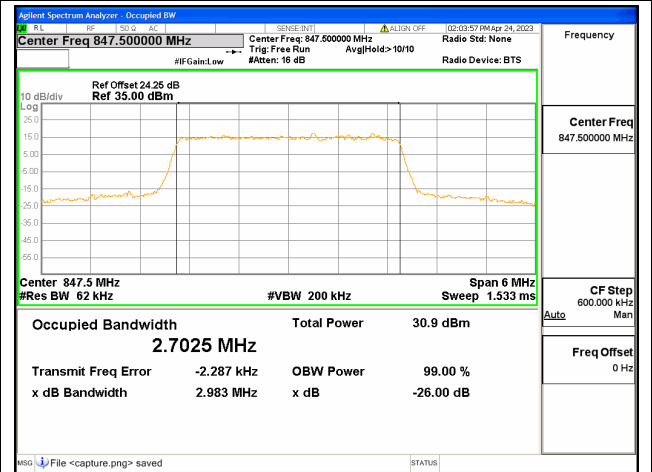

Band26 Part22 / 3MHz / 16QAM/ Mid CH

Band26 Part22 / 3MHz / QPSK/ High CH