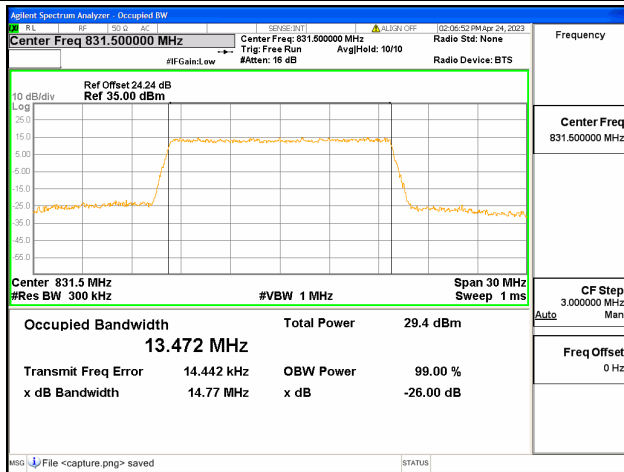

Band26 Part22 / 15MHz / QPSK/ Low CH

Band26 Part22 / 15MHz / 64QAM/ Low CH