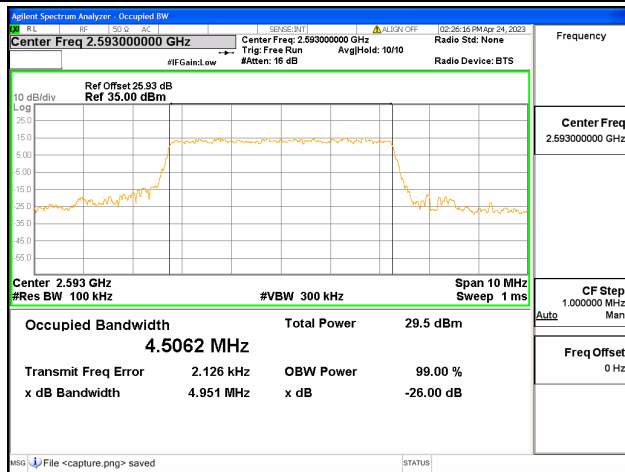

Band30 / 10MHz / 64QAM/ Mid CH

Band41 / 5MHz / QPSK/ Low CH

Band41 / 5MHz / 16QAM/ Low CH

Band41 / 5MHz / 64QAM/ Low CH

Band41 / 5MHz / QPSK/ Mid CH

Band41 / 5MHz / 16QAM/ Mid CH

Band41 / 5MHz / 64QAM/ Mid CH