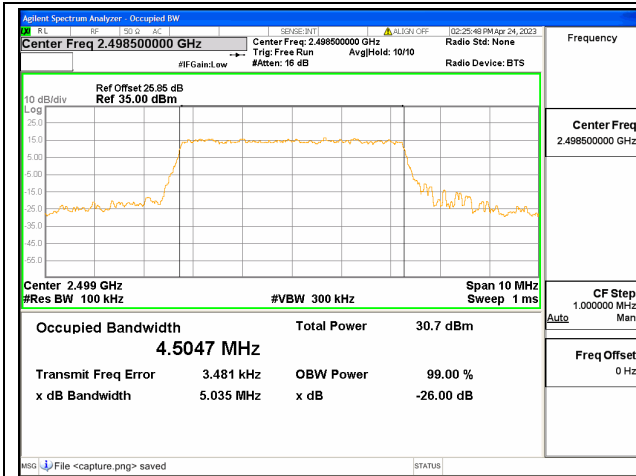

Band41 / 5MHz / QPSK/ Low CH