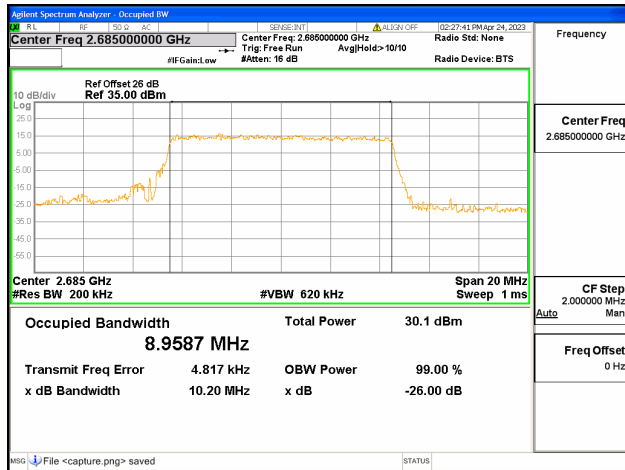

Band41 / 10MHz / 64QAM/ Mid CH

Band41 / 10MHz / 16QAM/ High CH