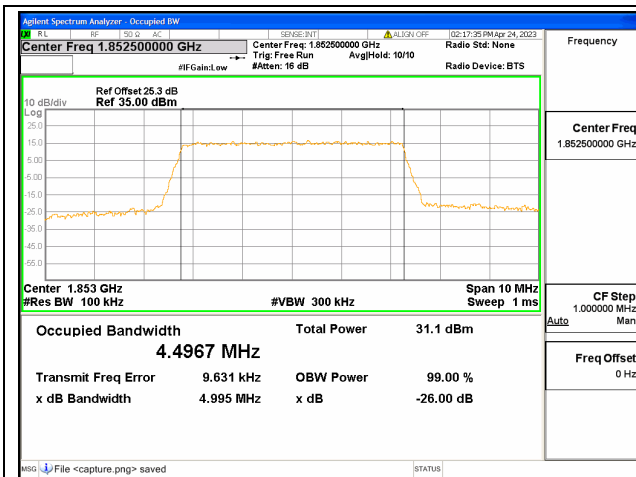

Band25 / 3MHz / QPSK/ Mid CH

Band25 / 3MHz / 16QAM/ Mid CH

Band25 / 3MHz / 64QAM/ Mid CH

Band25 / 3MHz / QPSK/ High CH

Band25 / 3MHz / 16QAM/ High CH

Band25 / 3MHz / 64QAM/ High CH

Band25 / 5MHz / QPSK/ Low CH