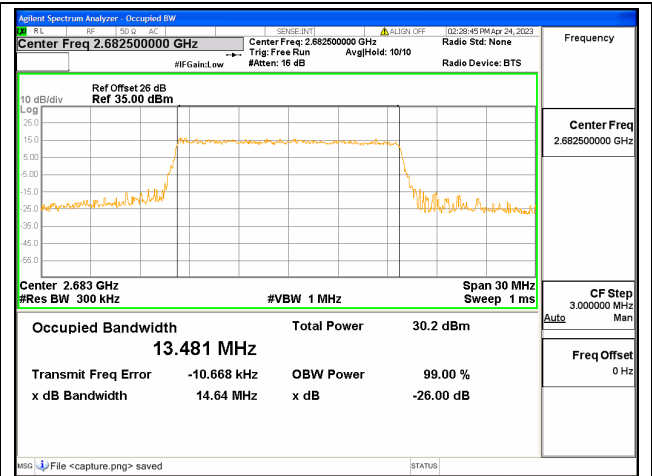

Band41 / 15MHz / 64QAM/ Low CH

Band41 / 15MHz / QPSK/ Mid CH

Band41 / 15MHz / 16QAM/ Mid CH

Band41 / 15MHz / 64QAM/ Mid CH

Band41 / 15MHz / QPSK/ High CH

Band41 / 15MHz / 16QAM/ High CH

Band41 / 15MHz / 64QAM/ High CH