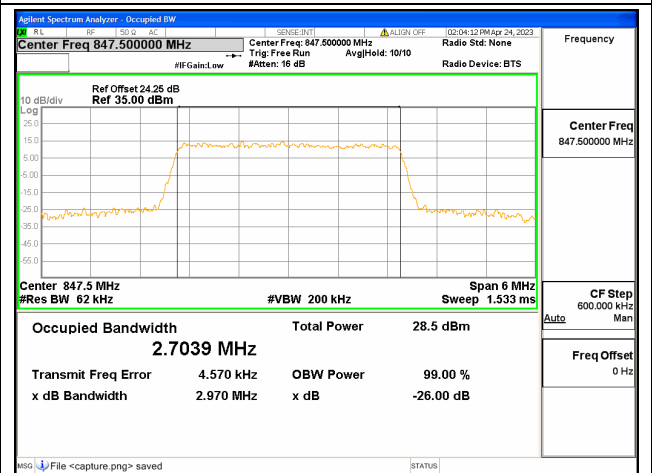

Band26 Part22 / 3MHz / QPSK/ Mid CH

Band26 Part22 / 3MHz / 16QAM/ Mid CH

Band26 Part22 / 3MHz / 64QAM/ Mid CH

Band26 Part22 / 3MHz / QPSK/ High CH

Band26 Part22 / 3MHz / 16QAM/ High CH

Band26 Part22 / 3MHz / 64QAM/ High CH