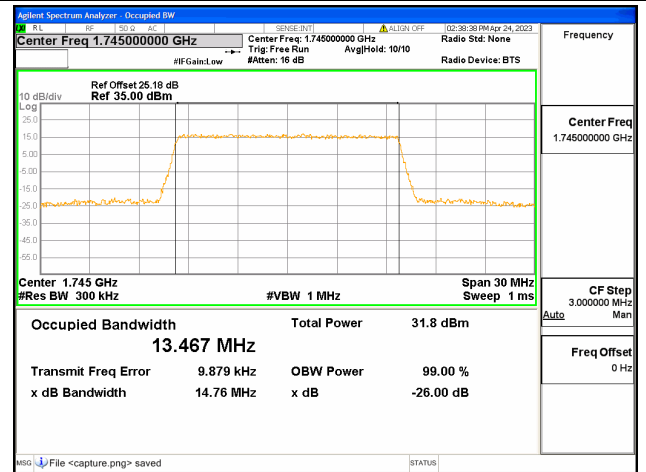

Band66 / 10MHz / QPSK/ High CH

Band66 / 10MHz / 16QAM/ High CH

Band66 / 10MHz / 64QAM/ High CH

Band66 / 15MHz / QPSK/ Low CH

Band66 / 15MHz / 16QAM/ Low CH

Band66 / 15MHz / 64QAM/ Low CH

Band66 / 15MHz / QPSK/ Mid CH