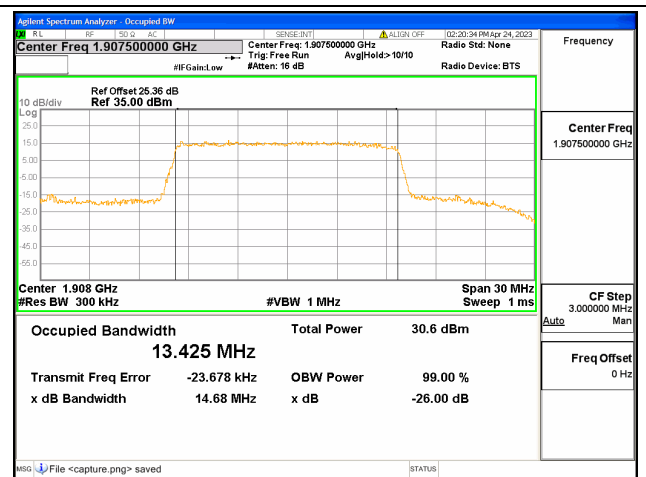

Band25 / 15MHz / 64QAM/ Mid CH

Band25 / 15MHz / 16QAM/ High CH