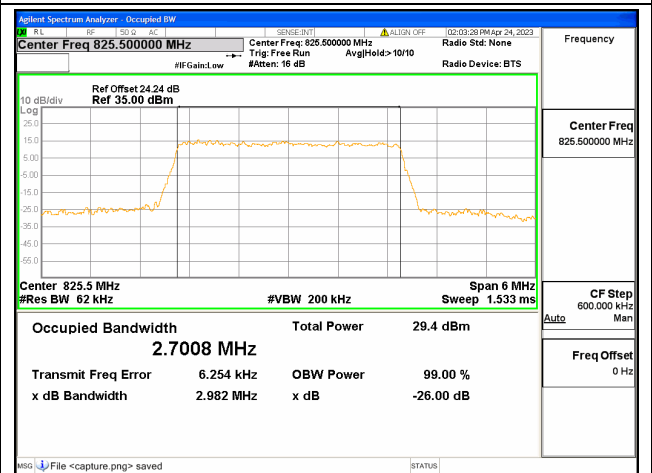

Band26 Part22 / 1.4MHz / QPSK/ High CH

Band26 Part22 / 1.4MHz / 16QAM/ High CH

Band26 Part22 / 1.4MHz / 64QAM/ High CH

Band26 Part22 / 3MHz / QPSK/ Low CH

Band26 Part22 / 3MHz / 16QAM/ Low CH

Band26 Part22 / 3MHz / 64QAM/ Low CH