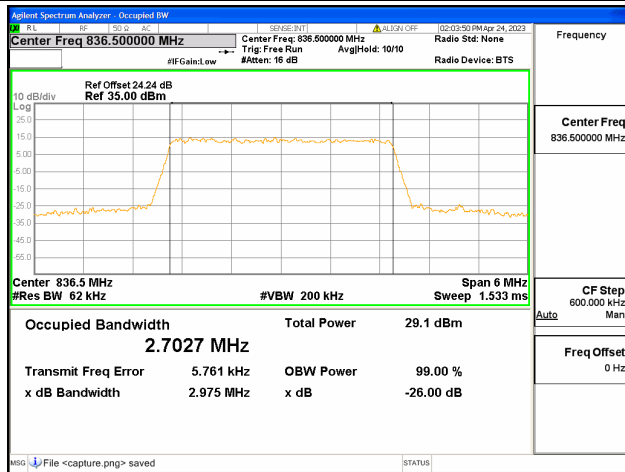

Band26 Part22 / 3MHz / QPSK/ Mid CH

Band26 Part22 / 3MHz / 64QAM/ Mid CH