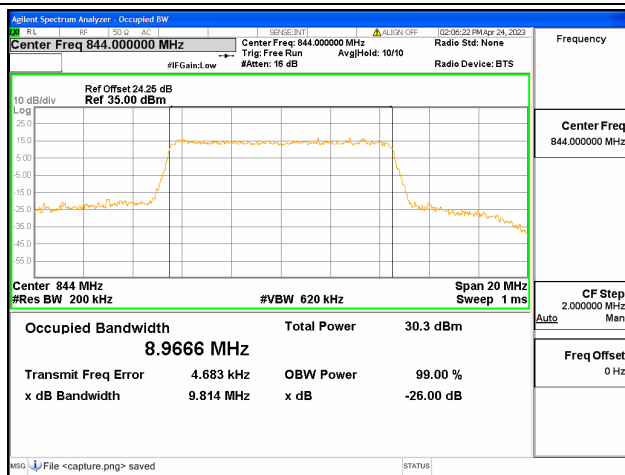

Band26 Part22 / 10MHz / QPSK/ Mid CH

Band26 Part22 / 10MHz / 16QAM/ Mid CH

Band26 Part22 / 10MHz / 64QAM/ Mid CH

Band26 Part22 / 10MHz / QPSK/ High CH

Band26 Part22 / 10MHz / 16QAM/ High CH

Band26 Part22 / 10MHz / 64QAM/ High CH