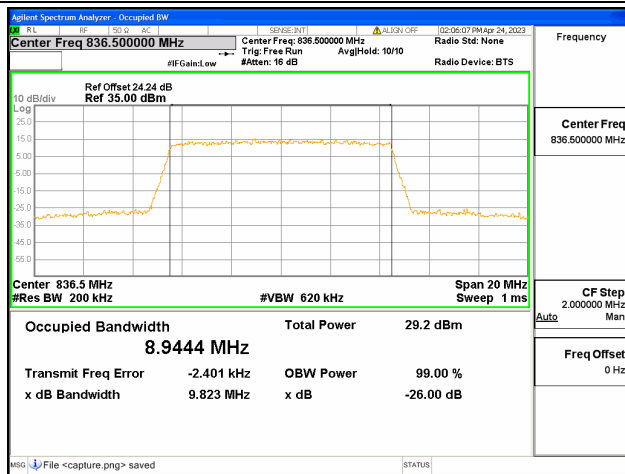

Band26 Part22 / 10MHz / QPSK/ Mid CH

Band26 Part22 / 10MHz / 64QAM/ Mid CH