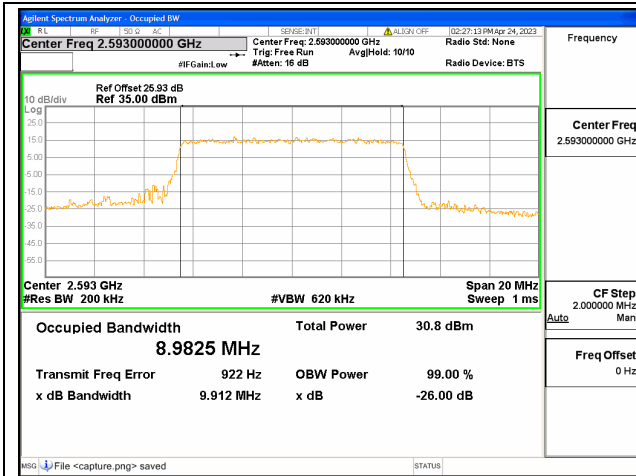

Band41 / 5MHz / QPSK/ High CH

Band41 / 5MHz / 16QAM/ High CH

Band41 / 5MHz / 64QAM/ High CH

Band41 / 10MHz / QPSK/ Low CH

Band41 / 10MHz / 16QAM/ Low CH

Band41 / 10MHz / 64QAM/ Low CH

Band41 / 10MHz / QPSK/ Mid CH