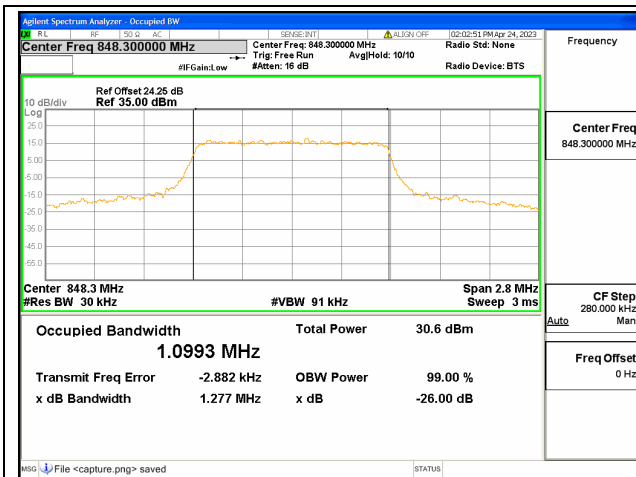

Band26 Part22 / 1.4MHz / QPSK/ Low CH

Band26 Part22 / 1.4MHz / 16QAM/ Low CH

Band26 Part22 / 1.4MHz / 64QAM/ Low CH

Band26 Part22 / 1.4MHz / QPSK/ Mid CH

Band26 Part22 / 1.4MHz / 16QAM/ Mid CH

Band26 Part22 / 1.4MHz / 64QAM/ Mid CH