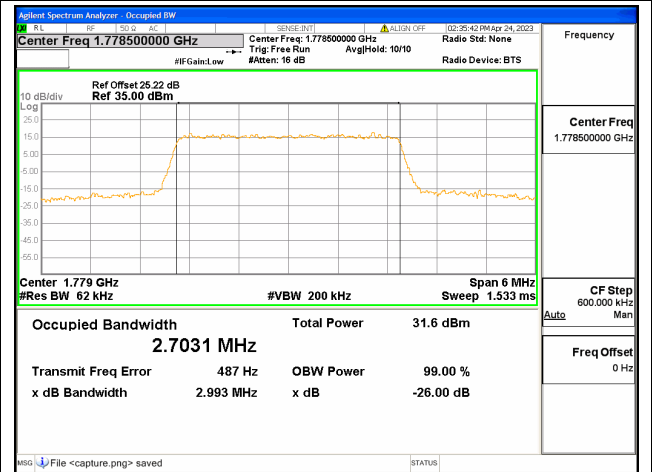

Band66 / 3MHz / 16QAM/ Mid CH

Band66 / 3MHz / QPSK/ High CH