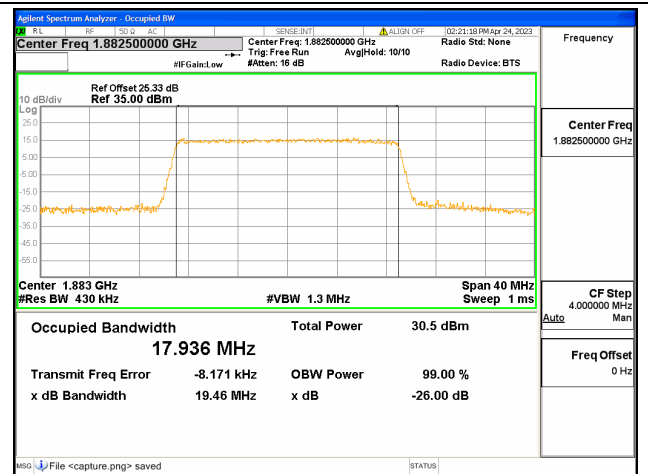

Band25 / 20MHz / 64QAM/ Low CH

Band25 / 20MHz / 16QAM/ Mid CH