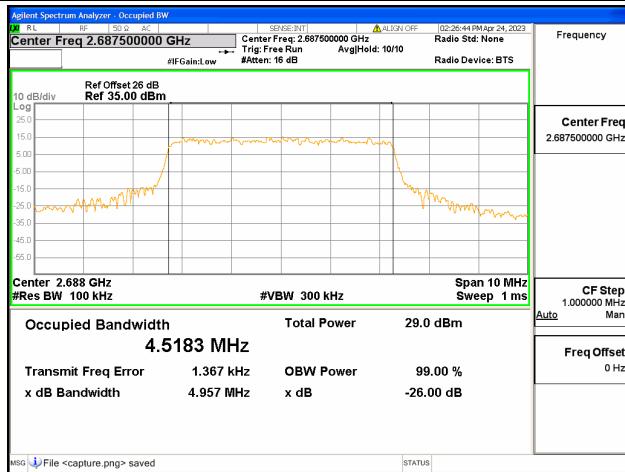

Band41 / 5MHz / QPSK/ High CH

Band41 / 5MHz / 64QAM/ High CH