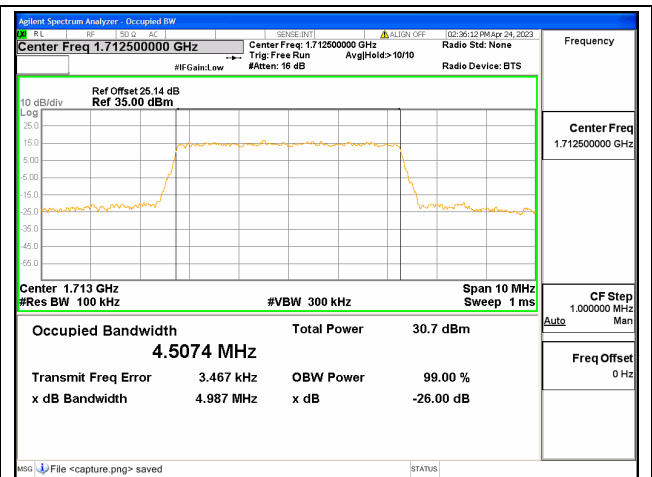

Band66 / 3MHz / QPSK/ Mid CH

Band66 / 3MHz / 16QAM/ Mid CH

Band66 / 3MHz / 64QAM/ Mid CH

Band66 / 3MHz / QPSK/ High CH

Band66 / 3MHz / 16QAM/ High CH

Band66 / 3MHz / 64QAM/ High CH

Band66 / 5MHz / QPSK/ Low CH