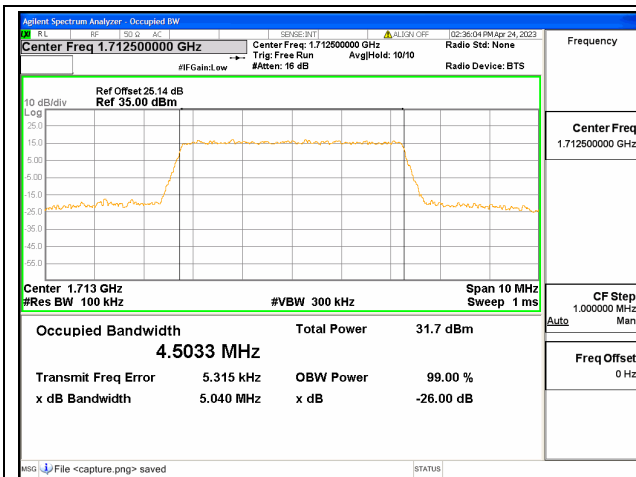

Band66 / 3MHz / QPSK/ Mid CH

Band66 / 3MHz / 16QAM/ Mid CH

Band66 / 3MHz / 64QAM/ Mid CH

Band66 / 3MHz / QPSK/ High CH

Band66 / 3MHz / 16QAM/ High CH

Band66 / 3MHz / 64QAM/ High CH

Band66 / 5MHz / QPSK/ Low CH