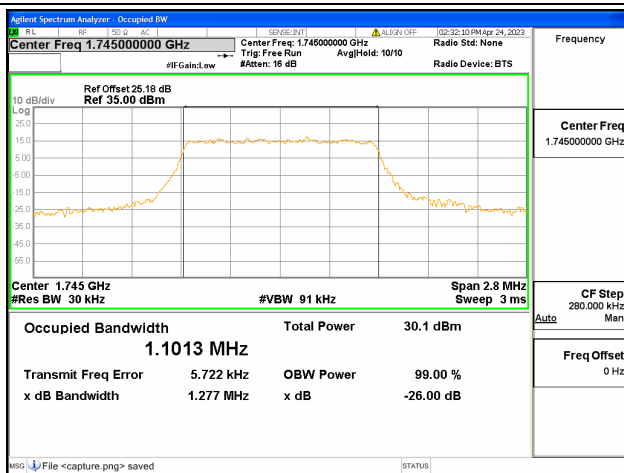

Band41 / 20MHz / 16QAM/ High CH

Band41 / 20MHz / 64QAM/ High CH

Band66 / 1.4MHz / QPSK/ Low CH

Band66 / 1.4MHz / 16QAM/ Low CH

Band66 / 1.4MHz / 64QAM/ Low CH

Band66 / 1.4MHz / QPSK/ Mid CH

Band66 / 1.4MHz / 16QAM/ Mid CH