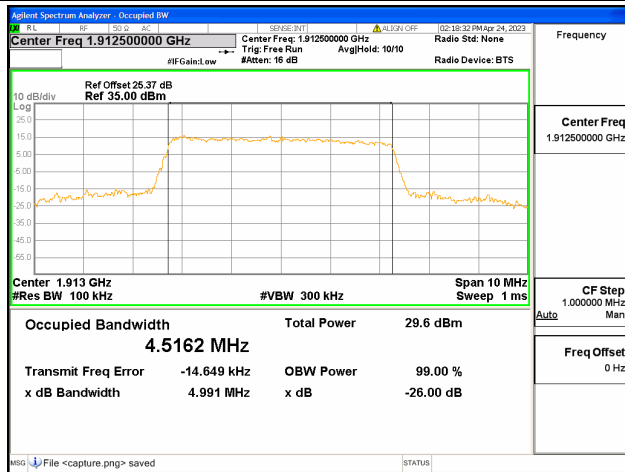

Band25 / 5MHz / 16QAM/ Low CH

Band25 / 5MHz / 64QAM/ Low CH

Band25 / 5MHz / QPSK/ Mid CH

Band25 / 5MHz / 16QAM/ Mid CH

Band25 / 5MHz / 64QAM/ Mid CH

Band25 / 5MHz / QPSK/ High CH

Band25 / 5MHz / 16QAM/ High CH