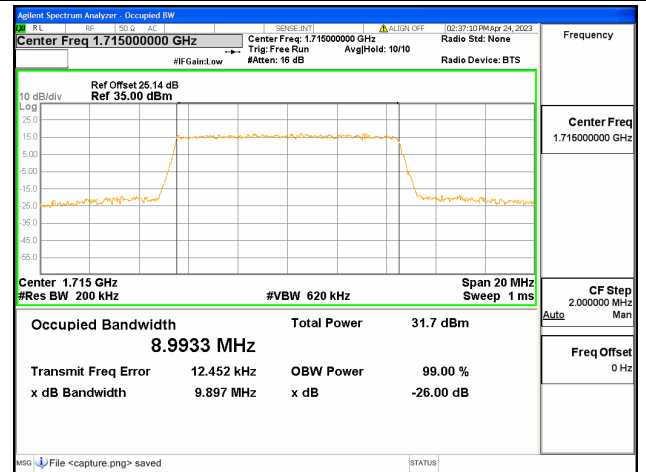

Band66 / 5MHz / 16QAM/ High CH

Band66 / 10MHz / QPSK/ Low CH