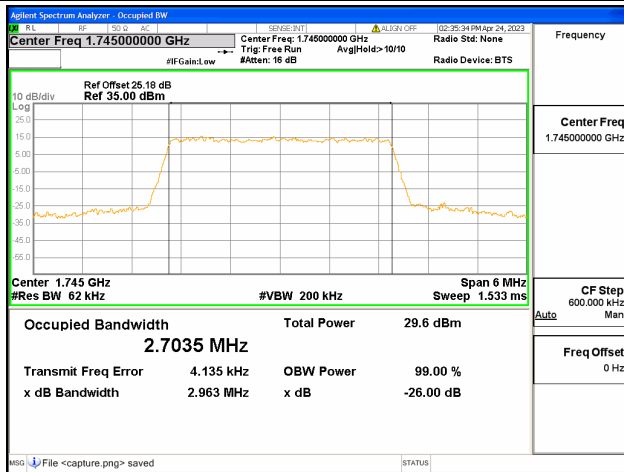

Band66 / 3MHz / QPSK/ Mid CH

Band66 / 3MHz / 64QAM/ Mid CH