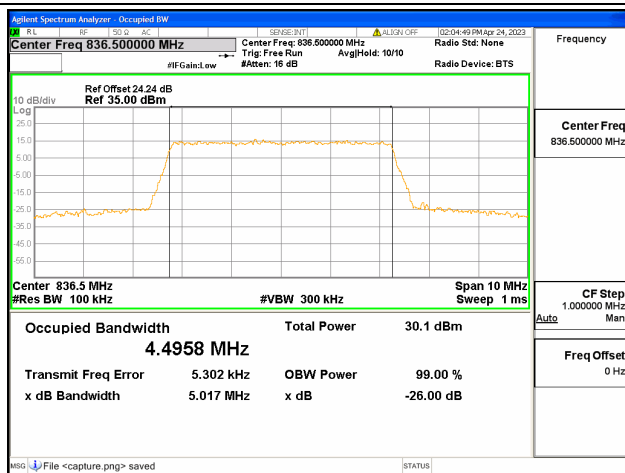

Band26 Part22 / 5MHz / QPSK/ Low CH

Band26 Part22 / 5MHz / 16QAM/ Low CH

Band26 Part22 / 5MHz / 64QAM/ Low CH

Band26 Part22 / 5MHz / QPSK/ Mid CH

Band26 Part22 / 5MHz / 16QAM/ Mid CH

Band26 Part22 / 5MHz / 64QAM/ Mid CH