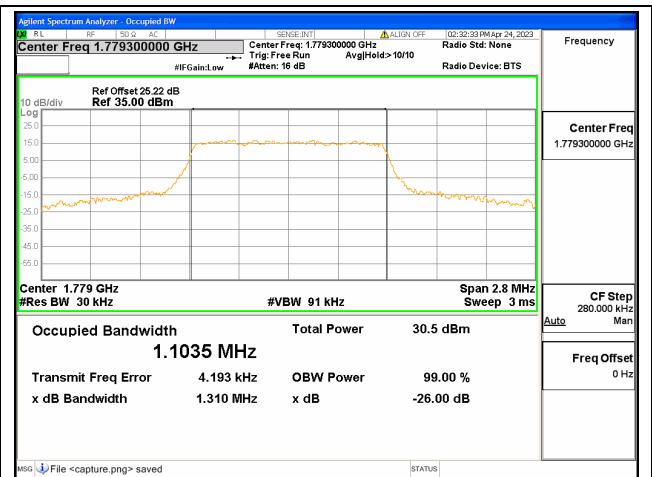

Band66 / 1.4MHz / 64QAM/ Mid CH

Band66 / 1.4MHz / 16QAM/ High CH