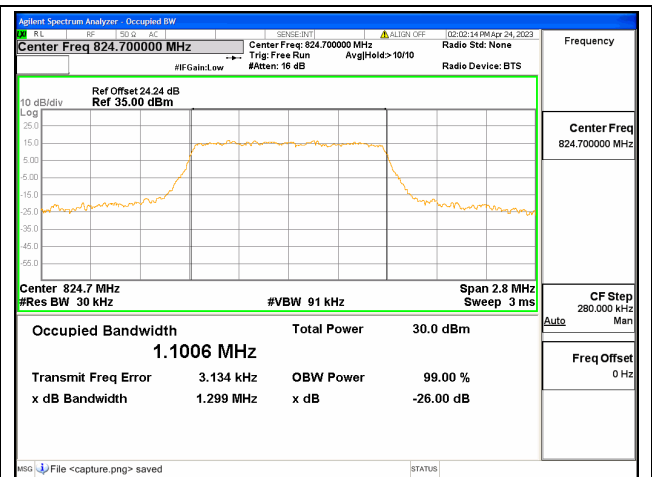

Band25 / 20MHz / 64QAM/ High CH

Band26 Part22 / 1.4MHz / 16QAM/ Low CH