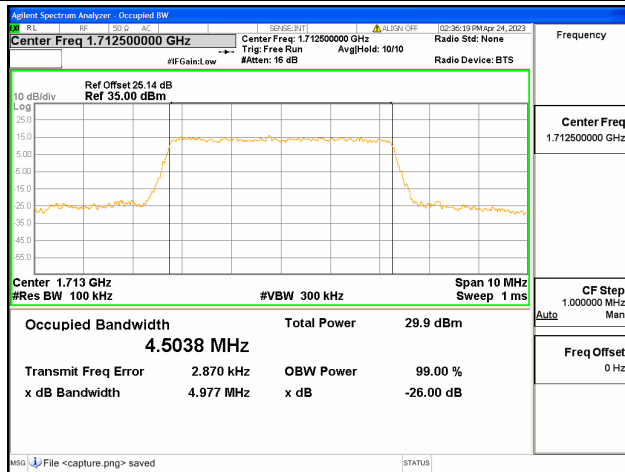

Band66 / 5MHz / QPSK/ Low CH

Band66 / 5MHz / 64QAM/ Low CH