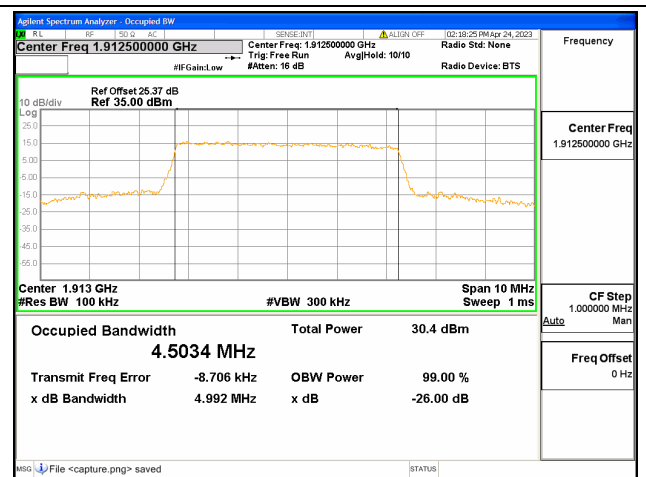

Band25 / 5MHz / 16QAM/ Low CH

Band25 / 5MHz / 64QAM/ Low CH

Band25 / 5MHz / QPSK/ Mid CH

Band25 / 5MHz / 16QAM/ Mid CH

Band25 / 5MHz / 64QAM/ Mid CH

Band25 / 5MHz / QPSK/ High CH

Band25 / 5MHz / 16QAM/ High CH