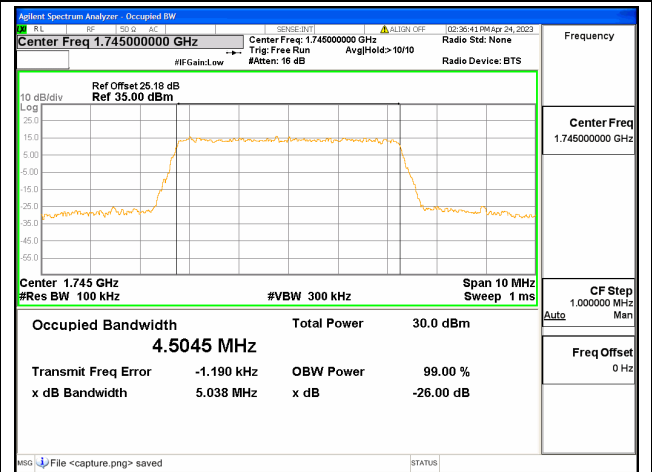

Band66 / 5MHz / 16QAM/ Low CH

Band66 / 5MHz / 64QAM/ Low CH

Band66 / 5MHz / QPSK/ Mid CH

Band66 / 5MHz / 16QAM/ Mid CH

Band66 / 5MHz / 64QAM/ Mid CH

Band66 / 5MHz / QPSK/ High CH

Band66 / 5MHz / 16QAM/ High CH