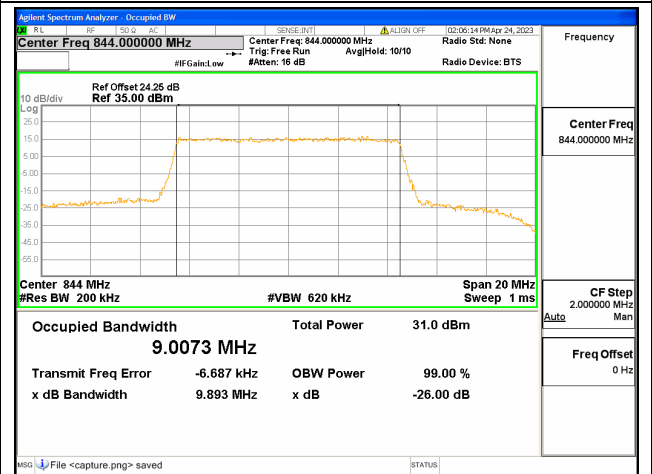

Band26 Part22 / 10MHz / 16QAM/ Mid CH

Band26 Part22 / 10MHz / QPSK/ High CH