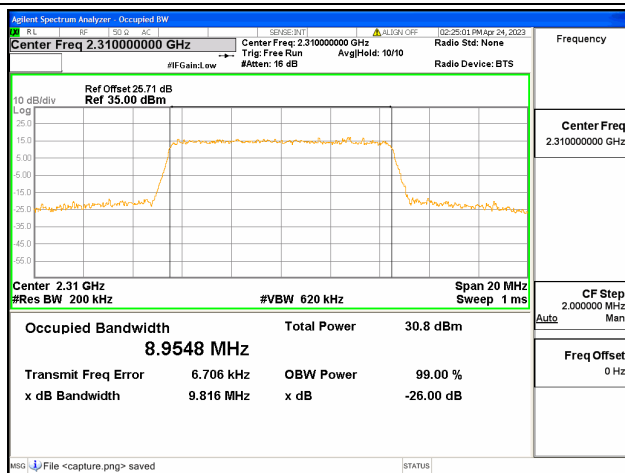

Band30 / 5MHz / 16QAM/ Mid CH

Band30 / 5MHz / 64QAM/ Mid CH

Band30 / 5MHz / QPSK/ High CH

Band30 / 5MHz / 16QAM/ High CH

Band30 / 5MHz / 64QAM/ High CH

Band30 / 10MHz / QPSK/ Mid CH

Band30 / 10MHz / 16QAM/ Mid CH