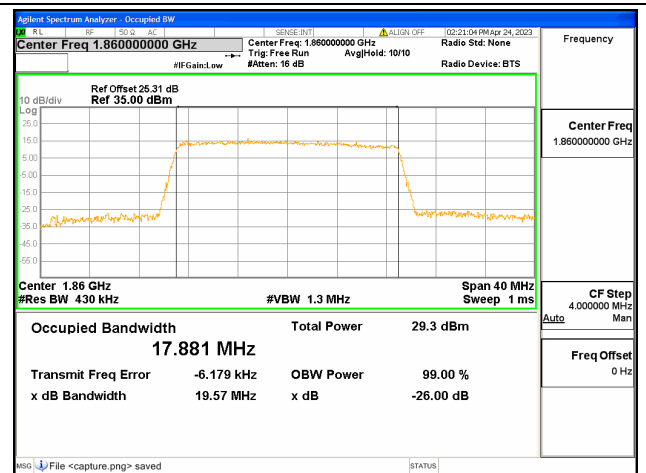

Band25 / 15MHz / 16QAM/ Mid CH

Band25 / 15MHz / 64QAM/ Mid CH

Band25 / 15MHz / QPSK/ High CH

Band25 / 15MHz / 16QAM/ High CH

Band25 / 15MHz / 64QAM/ High CH

Band25 / 20MHz / QPSK/ Low CH

Band25 / 20MHz / 16QAM/ Low CH