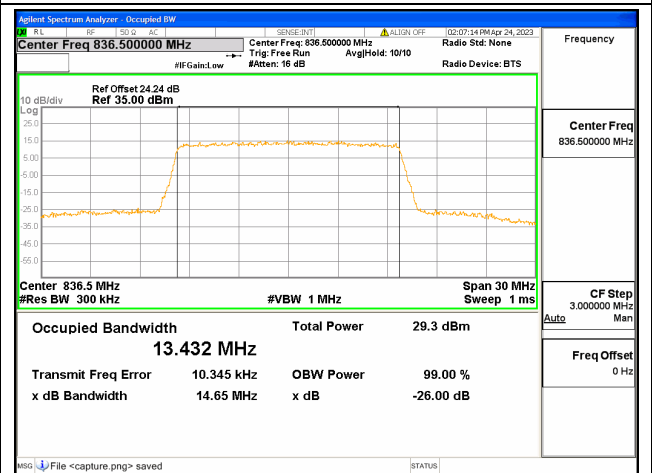

Band26 Part22 / 15MHz / QPSK/ Low CH

Band26 Part22 / 15MHz / 16QAM/ Low CH

Band26 Part22 / 15MHz / 64QAM/ Low CH

Band26 Part22 / 15MHz / QPSK/ Mid CH

Band26 Part22 / 15MHz / 16QAM/ Mid CH

Band26 Part22 / 15MHz / 64QAM/ Mid CH