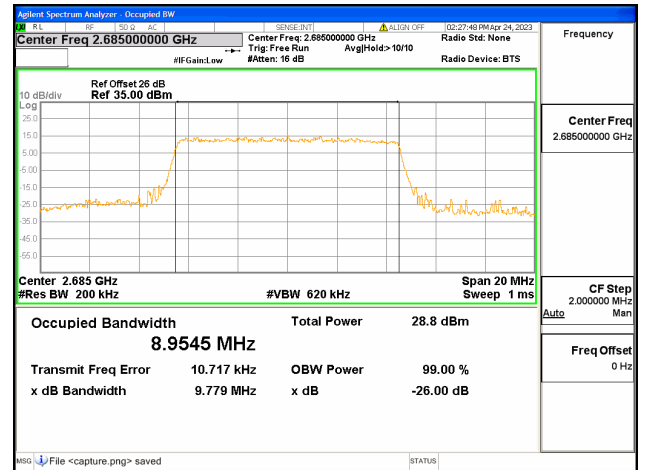

Band41 / 10MHz / 16QAM/ Mid CH

Band41 / 10MHz / 64QAM/ Mid CH

Band41 / 10MHz / QPSK/ High CH

Band41 / 10MHz / 16QAM/ High CH

Band41 / 10MHz / 64QAM/ High CH

Band41 / 15MHz / QPSK/ Low CH

Band41 / 15MHz / 16QAM/ Low CH