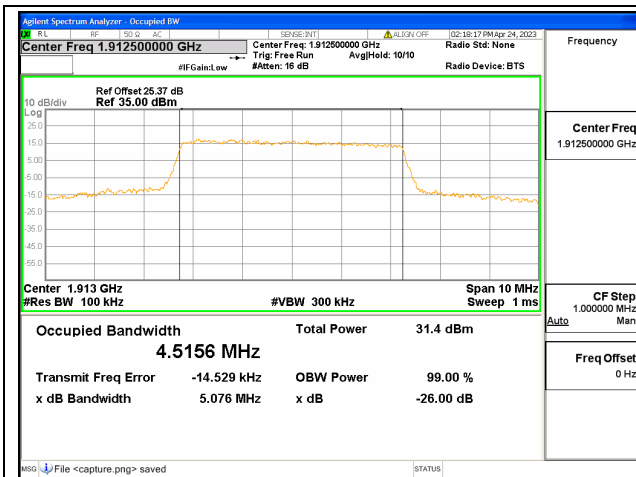

Band25 / 5MHz / 16QAM/ Low CH

Band25 / 5MHz / 64QAM/ Low CH

Band25 / 5MHz / QPSK/ Mid CH

Band25 / 5MHz / 16QAM/ Mid CH

Band25 / 5MHz / 64QAM/ Mid CH

Band25 / 5MHz / QPSK/ High CH

Band25 / 5MHz / 16QAM/ High CH