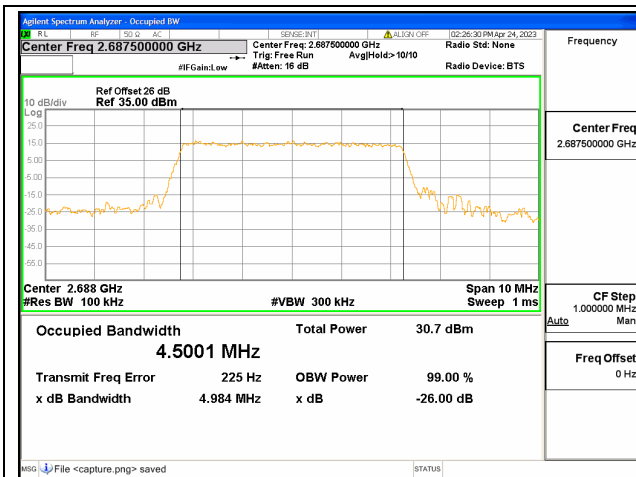

Band30 / 10MHz / 64QAM/ Mid CH

Band41 / 5MHz / QPSK/ Low CH

Band41 / 5MHz / 16QAM/ Low CH

Band41 / 5MHz / 64QAM/ Low CH

Band41 / 5MHz / QPSK/ Mid CH

Band41 / 5MHz / 16QAM/ Mid CH

Band41 / 5MHz / 64QAM/ Mid CH