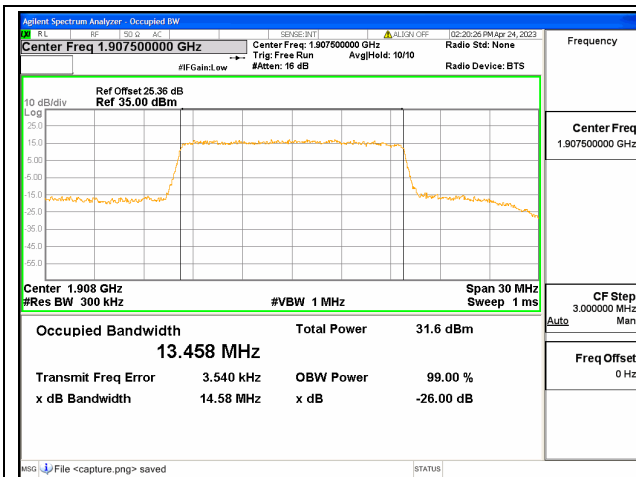

Band25 / 15MHz / QPSK/ High CH