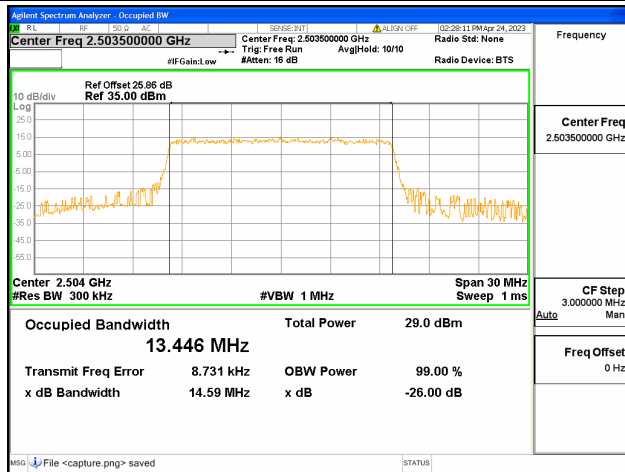

Band41 / 10MHz / 16QAM/ Mid CH

Band41 / 10MHz / 64QAM/ Mid CH

Band41 / 10MHz / QPSK/ High CH

Band41 / 10MHz / 16QAM/ High CH

Band41 / 10MHz / 64QAM/ High CH

Band41 / 15MHz / QPSK/ Low CH

Band41 / 15MHz / 16QAM/ Low CH