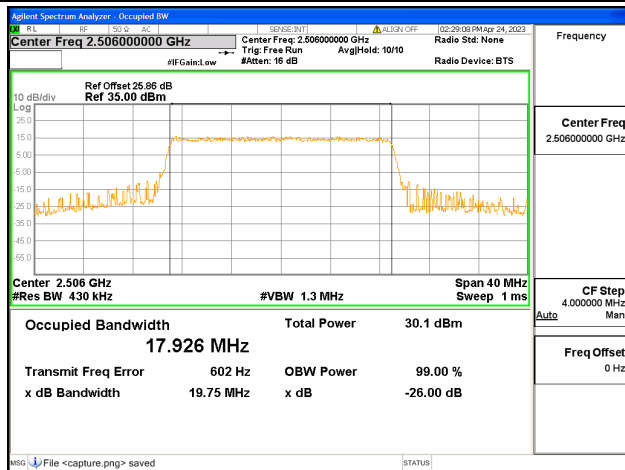

Band41 / 15MHz / 64QAM/ High CH

Band41 / 20MHz / 16QAM/ Low CH