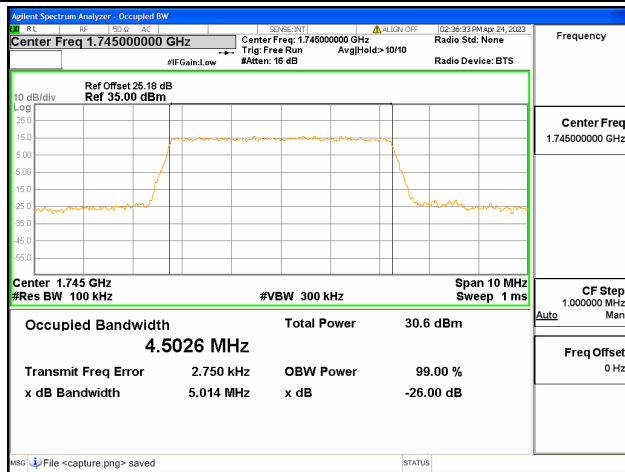

Band66 / 5MHz / 64QAM/ Low CH

Band66 / 5MHz / 16QAM/ Mid CH