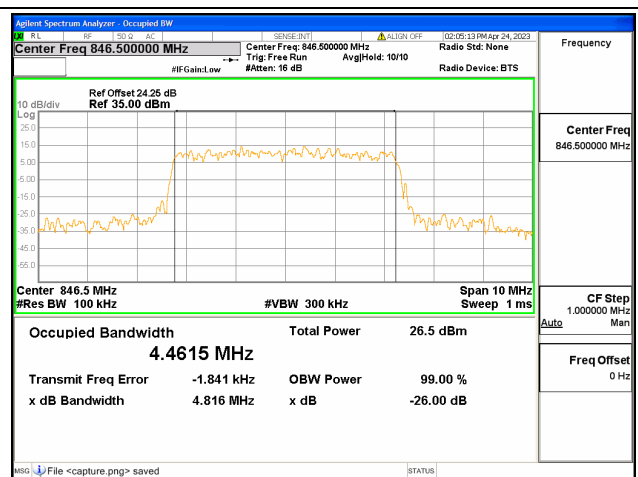

Band26 Part22 / 5MHz / 64QAM/ Mid CH

Band26 Part22 / 5MHz / 16QAM/ High CH