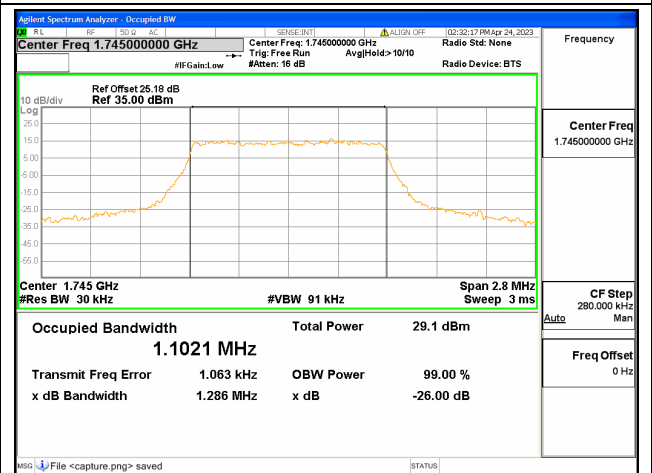

Band41 / 20MHz / 16QAM/ High CH

Band41 / 20MHz / 64QAM/ High CH

Band66 / 1.4MHz / QPSK/ Low CH

Band66 / 1.4MHz / 16QAM/ Low CH

Band66 / 1.4MHz / 64QAM/ Low CH

Band66 / 1.4MHz / QPSK/ Mid CH

Band66 / 1.4MHz / 16QAM/ Mid CH