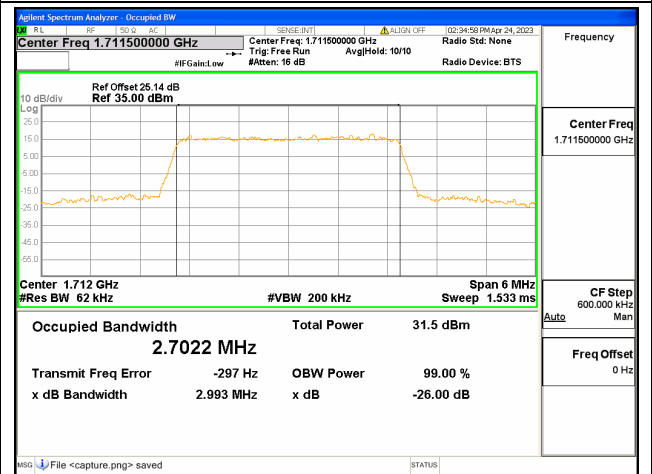

Band66 / 1.4MHz / 64QAM/ Mid CH

Band66 / 1.4MHz / QPSK/ High CH

Band66 / 1.4MHz / 16QAM/ High CH

Band66 / 1.4MHz / 64QAM/ High CH

Band66 / 3MHz / QPSK/ Low CH

Band66 / 3MHz / 16QAM/ Low CH

Band66 / 3MHz / 64QAM/ Low CH