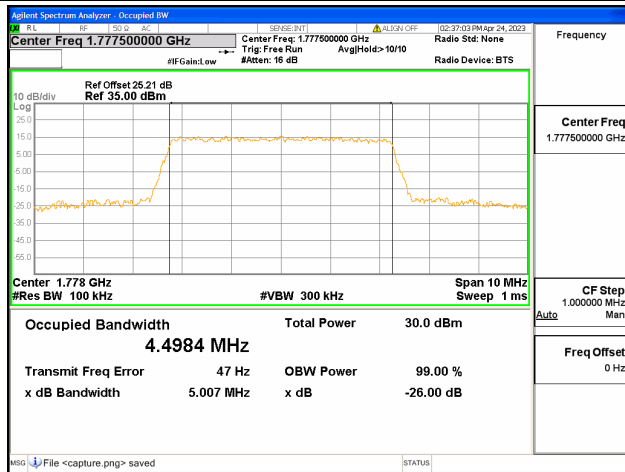

Band66 / 5MHz / 16QAM/ Low CH

Band66 / 5MHz / 64QAM/ Low CH

Band66 / 5MHz / QPSK/ Mid CH

Band66 / 5MHz / 16QAM/ Mid CH

Band66 / 5MHz / 64QAM/ Mid CH

Band66 / 5MHz / QPSK/ High CH

Band66 / 5MHz / 16QAM/ High CH