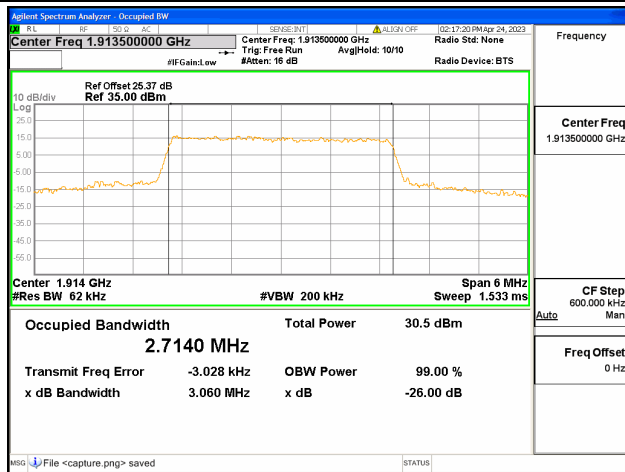

Band25 / 3MHz / QPSK/ Mid CH

Band25 / 3MHz / 16QAM/ Mid CH

Band25 / 3MHz / 64QAM/ Mid CH

Band25 / 3MHz / QPSK/ High CH

Band25 / 3MHz / 16QAM/ High CH

Band25 / 3MHz / 64QAM/ High CH

Band25 / 5MHz / QPSK/ Low CH