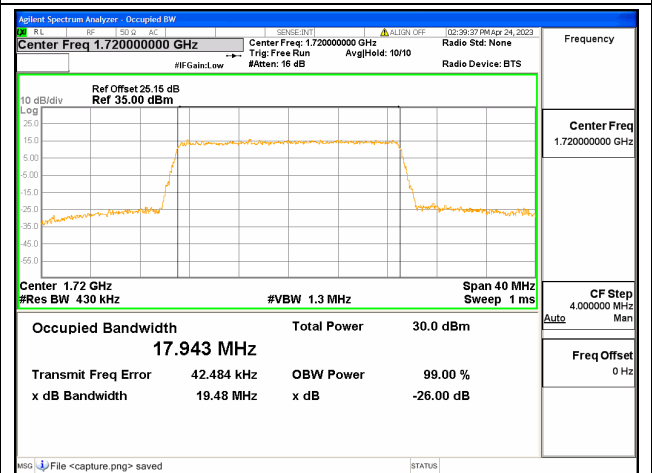

Band66 / 15MHz / 16QAM/ Mid CH

Band66 / 15MHz / 64QAM/ Mid CH

Band66 / 15MHz / QPSK/ High CH

Band66 / 15MHz / 16QAM/ High CH

Band66 / 15MHz / 64QAM/ High CH

Band66 / 20MHz / QPSK/ Low CH

Band66 / 20MHz / 16QAM/ Low CH