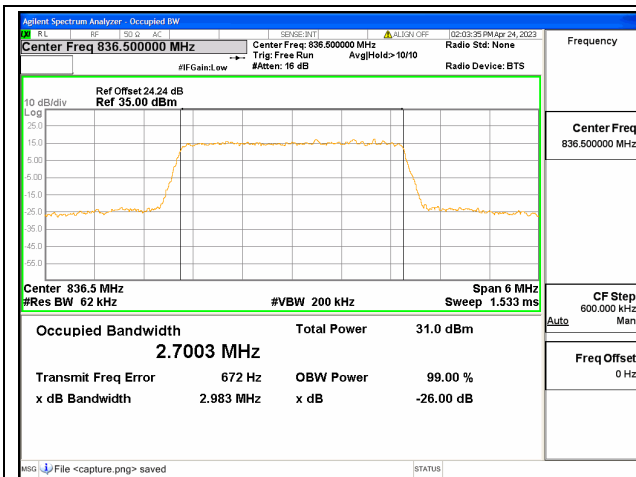

Band26 Part22 / 1.4MHz / QPSK/ High CH

Band26 Part22 / 1.4MHz / 16QAM/ High CH

Band26 Part22 / 1.4MHz / 64QAM/ High CH

Band26 Part22 / 3MHz / QPSK/ Low CH

Band26 Part22 / 3MHz / 16QAM/ Low CH

Band26 Part22 / 3MHz / 64QAM/ Low CH