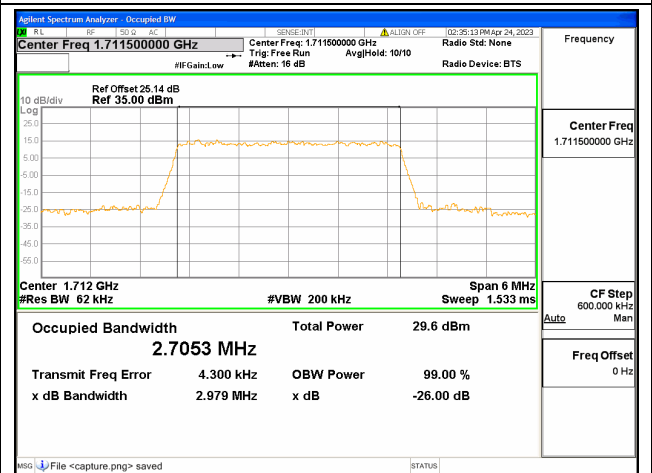

Band66 / 1.4MHz / 64QAM/ Mid CH

Band66 / 1.4MHz / QPSK/ High CH

Band66 / 1.4MHz / 16QAM/ High CH

Band66 / 1.4MHz / 64QAM/ High CH

Band66 / 3MHz / QPSK/ Low CH

Band66 / 3MHz / 16QAM/ Low CH

Band66 / 3MHz / 64QAM/ Low CH