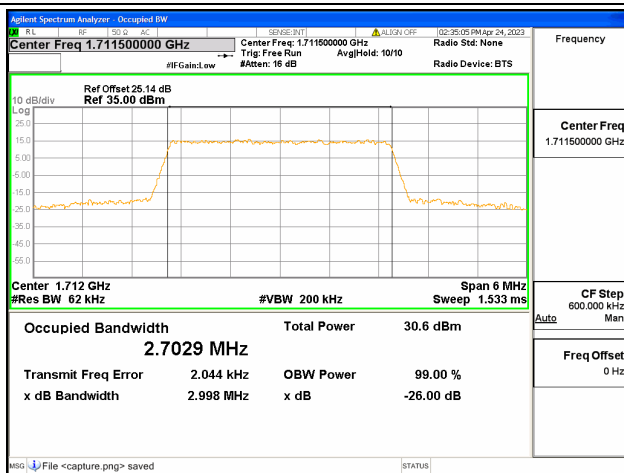

Band66 / 1.4MHz / 64QAM/ Mid CH

Band66 / 1.4MHz / QPSK/ High CH

Band66 / 1.4MHz / 16QAM/ High CH

Band66 / 1.4MHz / 64QAM/ High CH

Band66 / 3MHz / QPSK/ Low CH

Band66 / 3MHz / 16QAM/ Low CH

Band66 / 3MHz / 64QAM/ Low CH