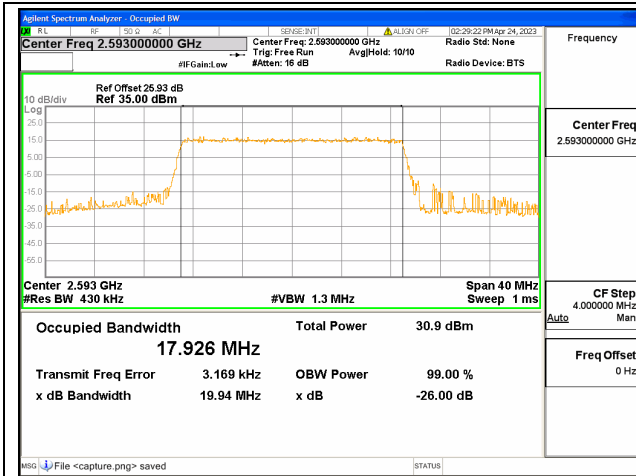

Band41 / 20MHz / QPSK/ Mid CH