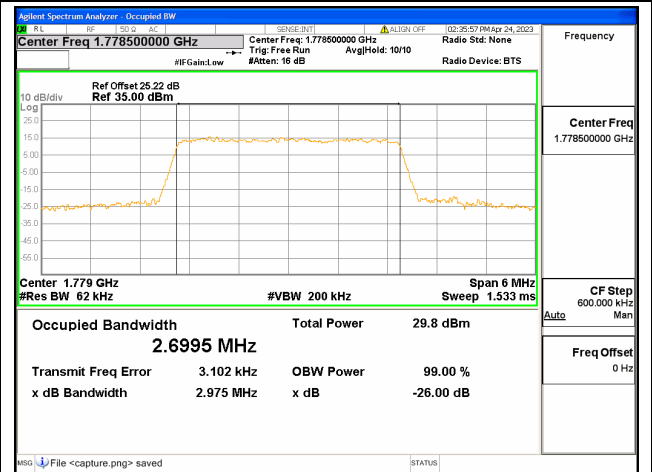

Band66 / 3MHz / QPSK/ Mid CH

Band66 / 3MHz / 16QAM/ Mid CH

Band66 / 3MHz / 64QAM/ Mid CH

Band66 / 3MHz / QPSK/ High CH

Band66 / 3MHz / 16QAM/ High CH

Band66 / 3MHz / 64QAM/ High CH

Band66 / 5MHz / QPSK/ Low CH