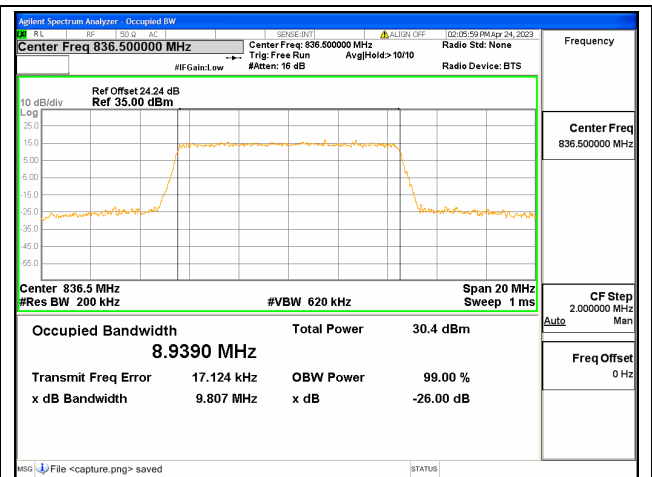

Band26 Part22 / 10MHz / 64QAM/ Low CH

Band26 Part22 / 10MHz / 16QAM/ Mid CH