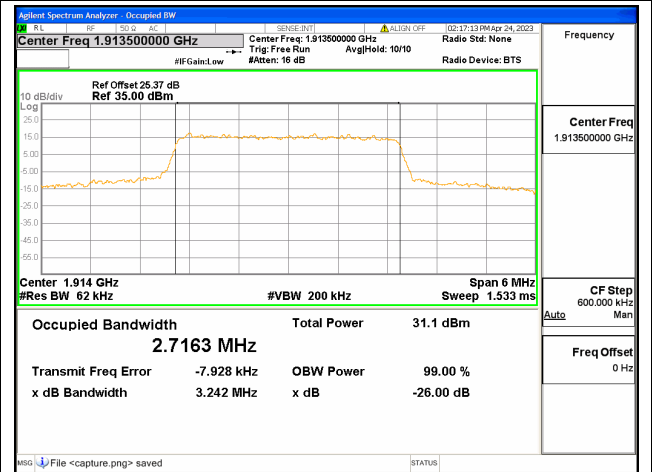

Band25 / 3MHz / QPSK/ Mid CH

Band25 / 3MHz / 16QAM/ Mid CH

Band25 / 3MHz / 64QAM/ Mid CH

Band25 / 3MHz / QPSK/ High CH

Band25 / 3MHz / 16QAM/ High CH

Band25 / 3MHz / 64QAM/ High CH

Band25 / 5MHz / QPSK/ Low CH