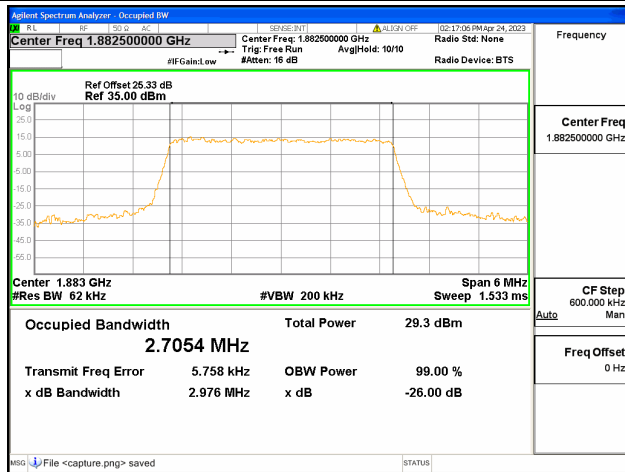

Band25 / 3MHz / QPSK/ Mid CH

Band25 / 3MHz / 16QAM/ Mid CH

Band25 / 3MHz / 64QAM/ Mid CH

Band25 / 3MHz / QPSK/ High CH

Band25 / 3MHz / 16QAM/ High CH

Band25 / 3MHz / 64QAM/ High CH

Band25 / 5MHz / QPSK/ Low CH