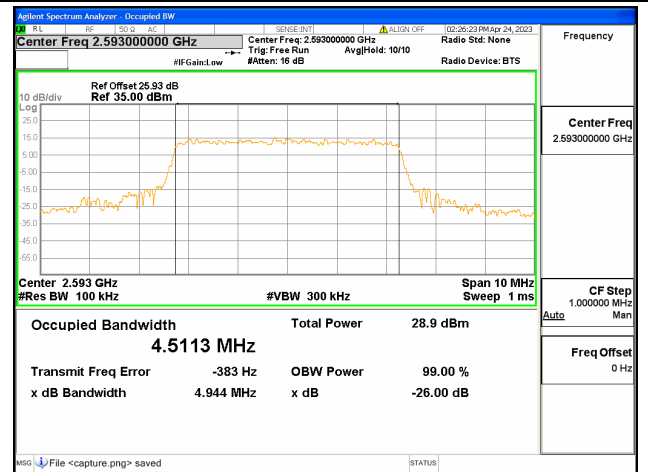

Band30 / 10MHz / 64QAM/ Mid CH

Band41 / 5MHz / QPSK/ Low CH

Band41 / 5MHz / 16QAM/ Low CH

Band41 / 5MHz / 64QAM/ Low CH

Band41 / 5MHz / QPSK/ Mid CH

Band41 / 5MHz / 16QAM/ Mid CH

Band41 / 5MHz / 64QAM/ Mid CH