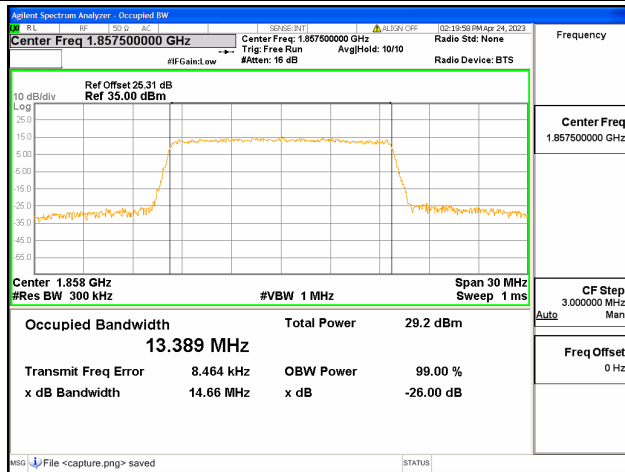

Band25 / 10MHz / QPSK/ High CH

Band25 / 10MHz / 16QAM/ High CH

Band25 / 10MHz / 64QAM/ High CH

Band25 / 15MHz / QPSK/ Low CH

Band25 / 15MHz / 16QAM/ Low CH

Band25 / 15MHz / 64QAM/ Low CH

Band25 / 15MHz / QPSK/ Mid CH