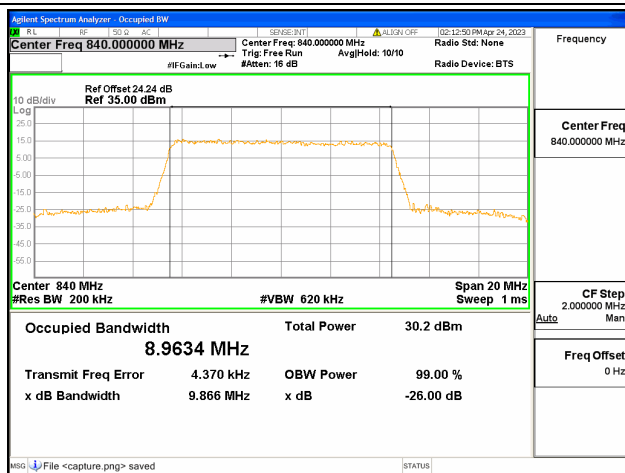

Band19 / 10MHz / 64QAM/ Mid CH

Band19 / 10MHz / 16QAM/ High CH