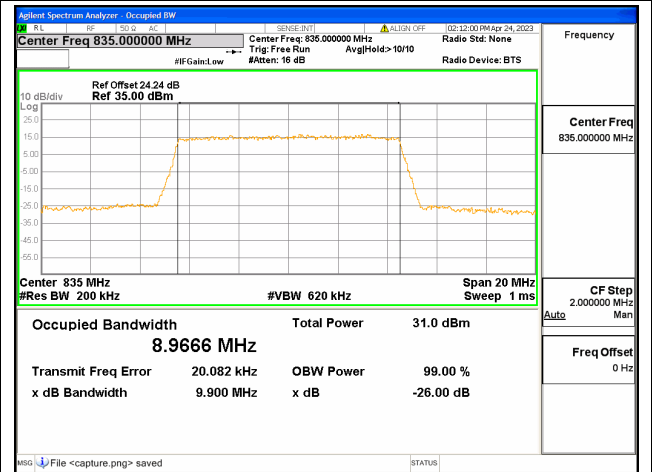

Band19 / 5MHz / 16QAM/ High CH

Band19 / 10MHz / QPSK/ Low CH