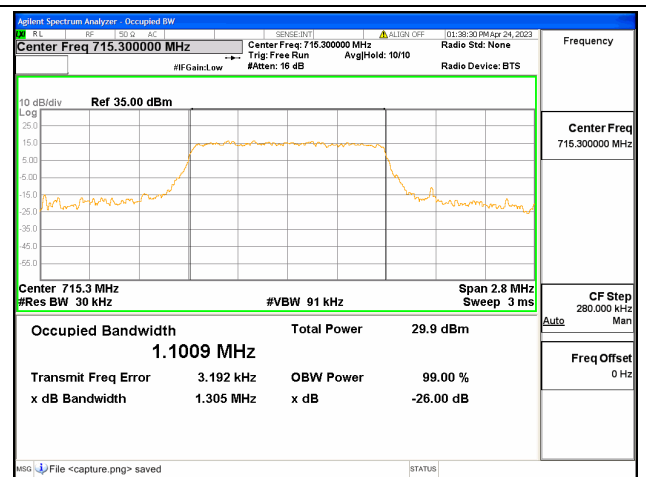

Band12 / 1.4MHz / 16QAM/ Low CH

Band12 / 1.4MHz / 64QAM/ Low CH

Band12 / 1.4MHz / QPSK/ Mid CH

Band12 / 1.4MHz / 16QAM/ Mid CH

Band12 / 1.4MHz / 64QAM/ Mid CH

Band12 / 1.4MHz / QPSK/ High CH

Band12 / 1.4MHz / 16QAM/ High CH