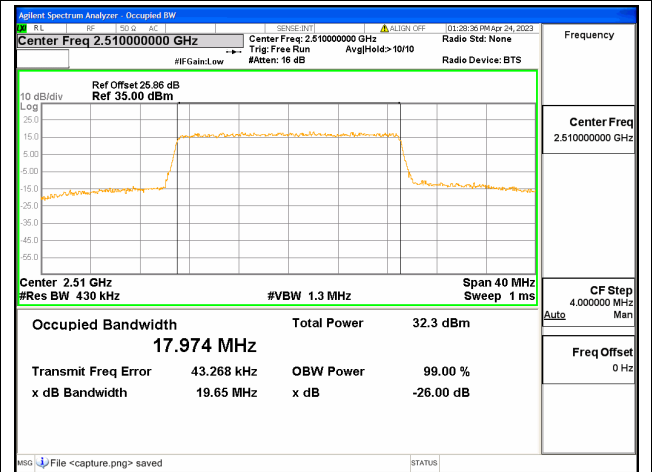

Band7 / 15MHz / 64QAM/ Mid CH

Band7 / 15MHz / QPSK/ High CH

Band7 / 15MHz / 16QAM/ High CH

Band7 / 15MHz / 64QAM/ High CH

Band7 / 20MHz / QPSK/ Low CH

Band7 / 20MHz / 16QAM/ Low CH

Band7 / 20MHz / 64QAM/ Low CH