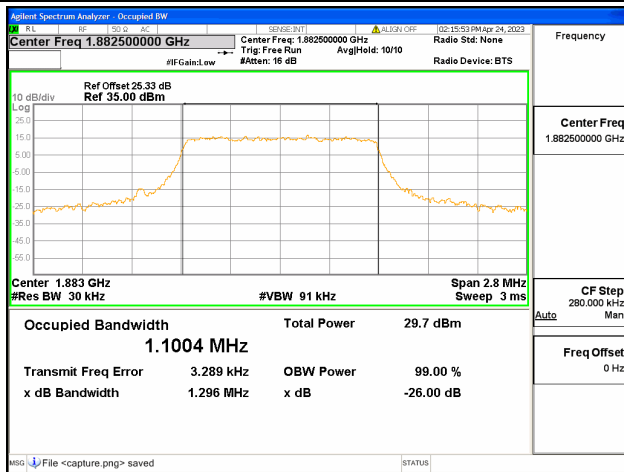

Band25 / 1.4MHz / 64QAM/ Low CH

Band25 / 1.4MHz / 16QAM/ Mid CH