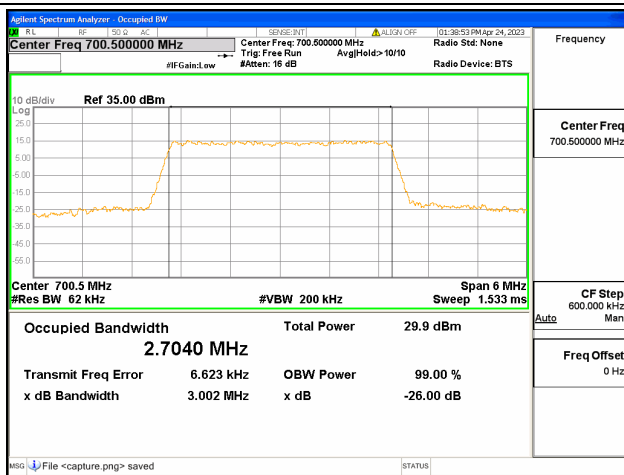

Band12 / 1.4MHz / 64QAM/ High CH

Band12 / 3MHz / 16QAM/ Low CH