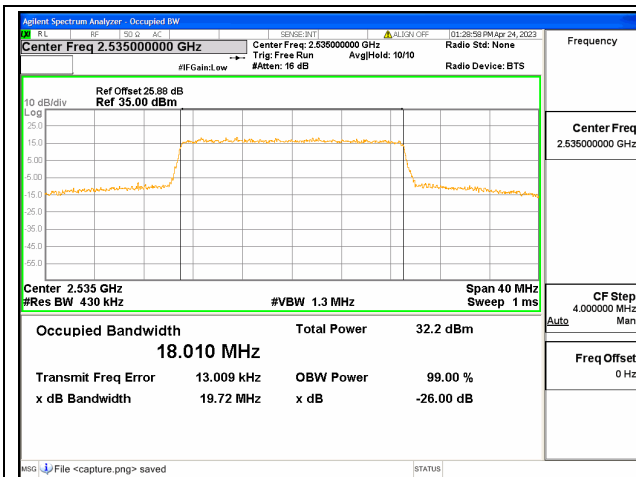

Band7 / 15MHz / 64QAM/ Mid CH

Band7 / 15MHz / QPSK/ High CH

Band7 / 15MHz / 16QAM/ High CH

Band7 / 15MHz / 64QAM/ High CH

Band7 / 20MHz / QPSK/ Low CH

Band7 / 20MHz / 16QAM/ Low CH

Band7 / 20MHz / 64QAM/ Low CH