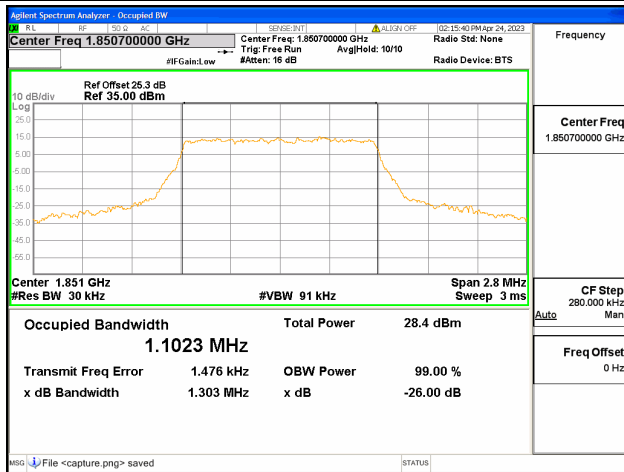

Band19 / 15MHz / 16QAM/ Mid CH

Band19 / 15MHz / 64QAM/ Mid CH

Band19 / 15MHz / QPSK/ High CH

Band19 / 15MHz / 16QAM/ High CH

Band19 / 15MHz / 64QAM/ High CH

Band25 / 1.4MHz / QPSK/ Low CH

Band25 / 1.4MHz / 16QAM/ Low CH