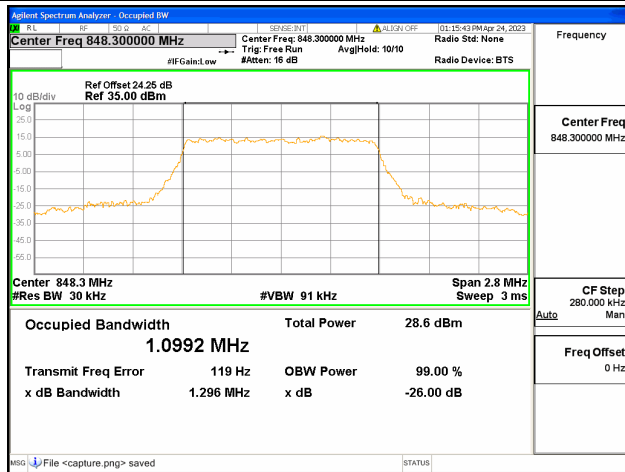

Band5 / 1.4MHz / 16QAM/ Low CH

Band5 / 1.4MHz / 64QAM/ Low CH

Band5 / 1.4MHz / QPSK/ Mid CH

Band5 / 1.4MHz / 16QAM/ Mid CH

Band5 / 1.4MHz / 64QAM/ Mid CH

Band5 / 1.4MHz / QPSK/ High CH

Band5 / 1.4MHz / 16QAM/ High CH