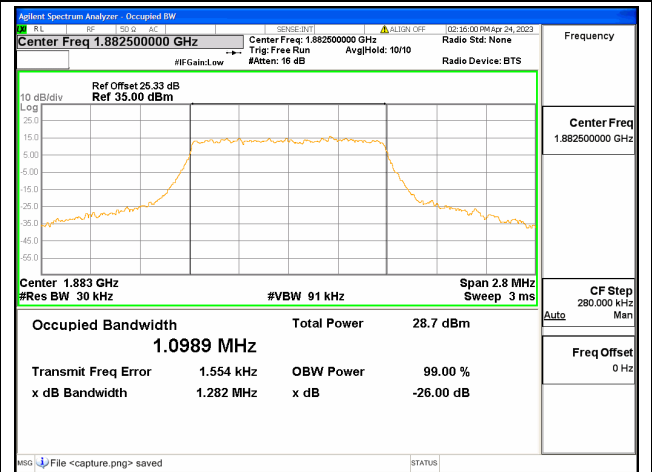

Band25 / 1.4MHz / QPSK/ Mid CH

Band25 / 1.4MHz / 64QAM/ Mid CH