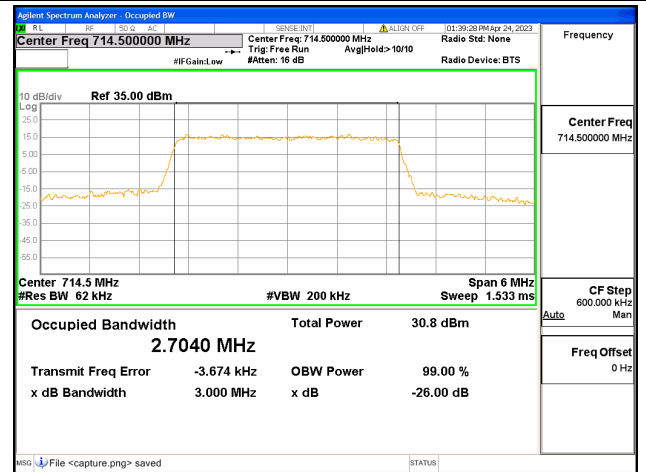

Band12 / 1.4MHz / 64QAM/ High CH

Band12 / 3MHz / QPSK/ Low CH

Band12 / 3MHz / 16QAM/ Low CH

Band12 / 3MHz / 64QAM/ Low CH

Band12 / 3MHz / QPSK/ Mid CH

Band12 / 3MHz / 16QAM/ Mid CH

Band12 / 3MHz / 64QAM/ Mid CH