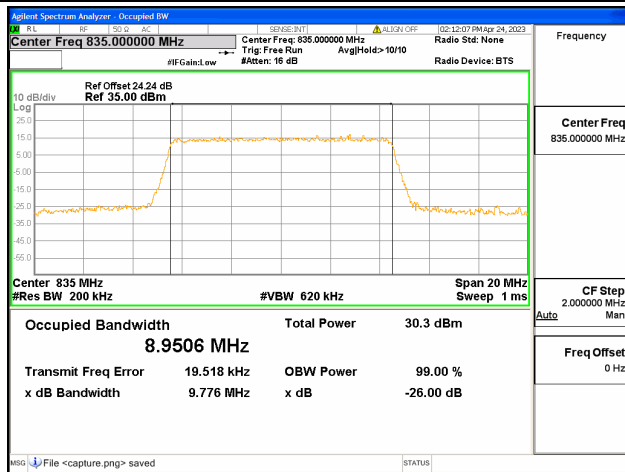

Band19 / 5MHz / 64QAM/ High CH

Band19 / 10MHz / 16QAM/ Low CH