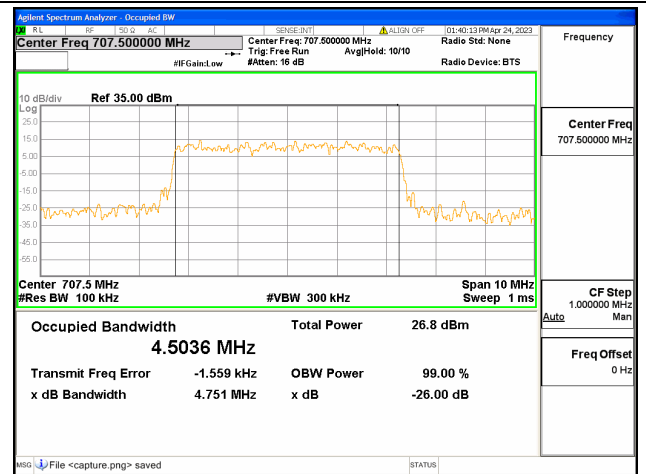

Band12 / 3MHz / QPSK/ High CH

Band12 / 3MHz / 16QAM/ High CH

Band12 / 3MHz / 64QAM/ High CH

Band12 / 5MHz / QPSK/ Low CH

Band12 / 5MHz / 16QAM/ Low CH

Band12 / 5MHz / 64QAM/ Low CH

Band12 / 5MHz / QPSK/ Mid CH