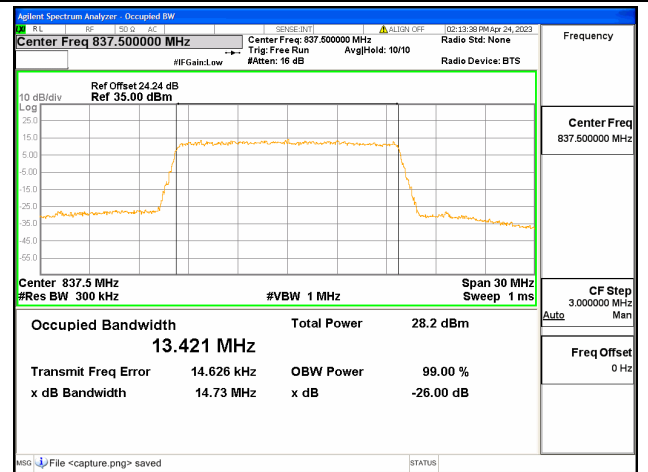

Band19 / 15MHz / QPSK/ Mid CH

Band19 / 15MHz / 64QAM/ Mid CH