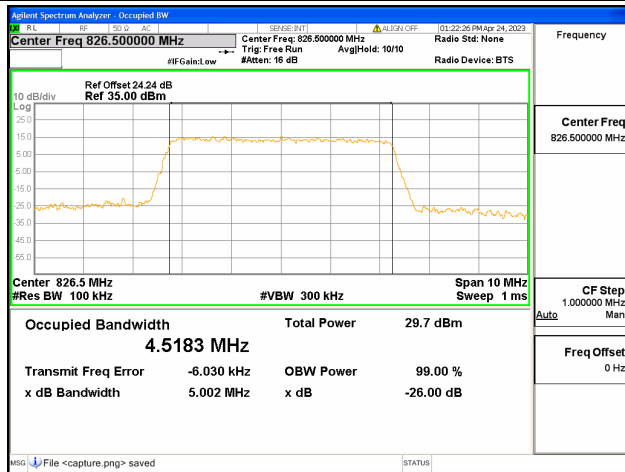

Band5 / 3MHz / 16QAM/ High CH

Band5 / 3MHz / 64QAM/ High CH

Band5 / 5MHz / QPSK/ Low CH

Band5 / 5MHz / 16QAM/ Low CH

Band5 / 5MHz / 64QAM/ Low CH

Band5 / 5MHz / QPSK/ Mid CH

Band5 / 5MHz / 16QAM/ Mid CH

Band5 / 5MHz / 64QAM/ Mid CH