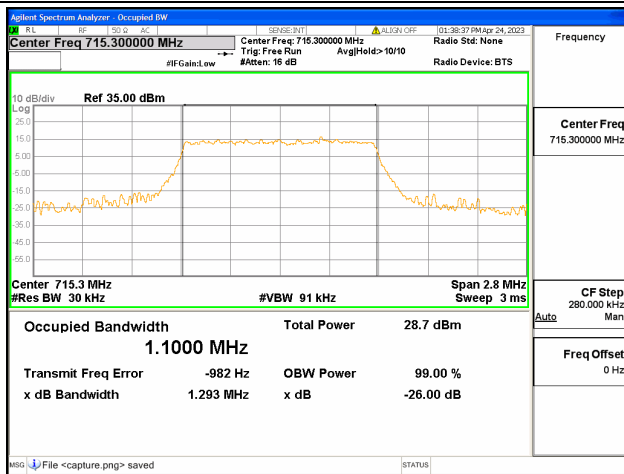

Band12 / 1.4MHz / 16QAM/ Low CH

Band12 / 1.4MHz / 64QAM/ Low CH

Band12 / 1.4MHz / QPSK/ Mid CH

Band12 / 1.4MHz / 16QAM/ Mid CH

Band12 / 1.4MHz / 64QAM/ Mid CH

Band12 / 1.4MHz / QPSK/ High CH

Band12 / 1.4MHz / 16QAM/ High CH