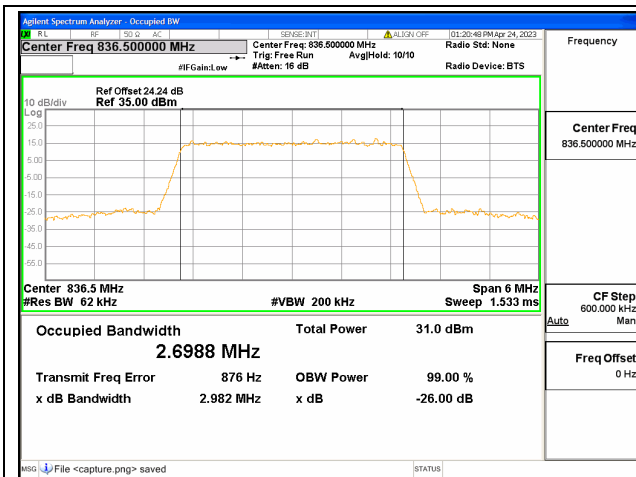

Band5 / 1.4MHz / 64QAM/ High CH

Band5 / 3MHz / QPSK/ Low CH

Band5 / 3MHz / 16QAM/ Low CH

Band5 / 3MHz / 64QAM/ Low CH

Band5 / 3MHz / QPSK/ Mid CH

Band5 / 3MHz / 16QAM/ Mid CH

Band5 / 3MHz / 64QAM/ Mid CH

Band5 / 3MHz / QPSK/ High CH