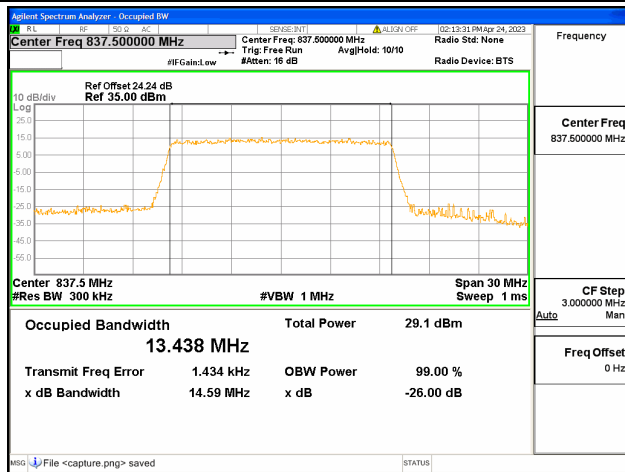

Band19 / 10MHz / QPSK/ High CH

Band19 / 10MHz / 16QAM/ High CH

Band19 / 10MHz / 64QAM/ High CH

Band19 / 15MHz / QPSK/ Low CH

Band19 / 15MHz / 16QAM/ Low CH

Band19 / 15MHz / 64QAM/ Low CH

Band19 / 15MHz / QPSK/ Mid CH