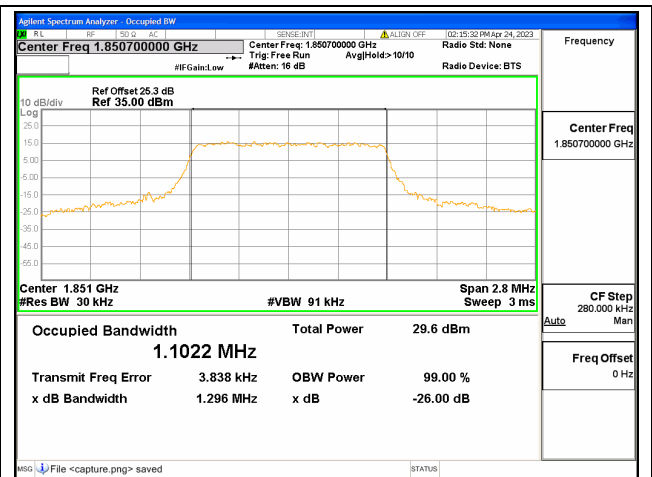

Band19 / 15MHz / 16QAM/ Mid CH

Band19 / 15MHz / 64QAM/ Mid CH

Band19 / 15MHz / QPSK/ High CH

Band19 / 15MHz / 16QAM/ High CH

Band19 / 15MHz / 64QAM/ High CH

Band25 / 1.4MHz / QPSK/ Low CH

Band25 / 1.4MHz / 16QAM/ Low CH