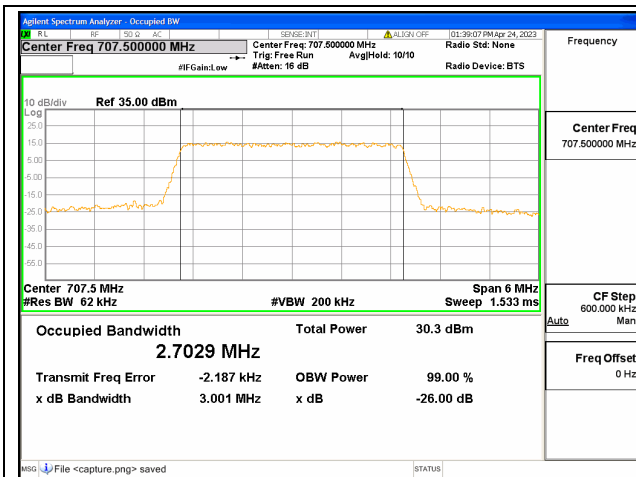

Band12 / 1.4MHz / 64QAM/ High CH

Band12 / 3MHz / QPSK/ Low CH

Band12 / 3MHz / 16QAM/ Low CH

Band12 / 3MHz / 64QAM/ Low CH

Band12 / 3MHz / QPSK/ Mid CH

Band12 / 3MHz / 16QAM/ Mid CH

Band12 / 3MHz / 64QAM/ Mid CH