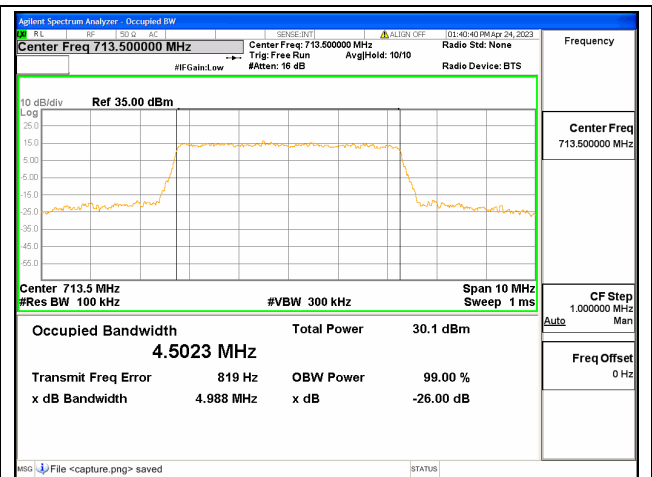

Band12 / 5MHz / 64QAM/ Mid CH

Band12 / 5MHz / 16QAM/ High CH