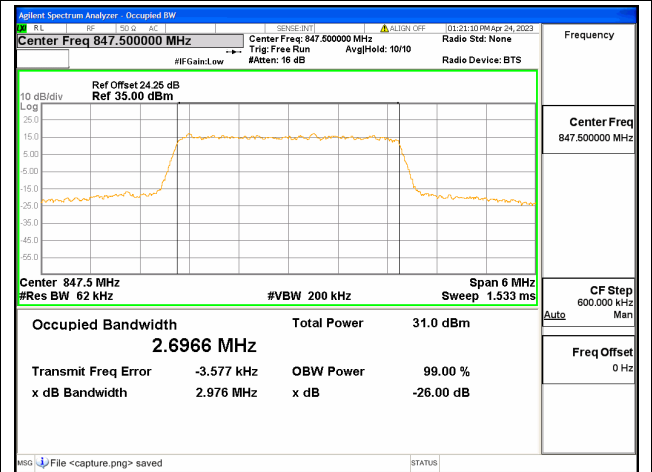

Band5 / 1.4MHz / 64QAM/ High CH

Band5 / 3MHz / QPSK/ Low CH

Band5 / 3MHz / 16QAM/ Low CH

Band5 / 3MHz / 64QAM/ Low CH

Band5 / 3MHz / QPSK/ Mid CH

Band5 / 3MHz / 16QAM/ Mid CH

Band5 / 3MHz / 64QAM/ Mid CH

Band5 / 3MHz / QPSK/ High CH