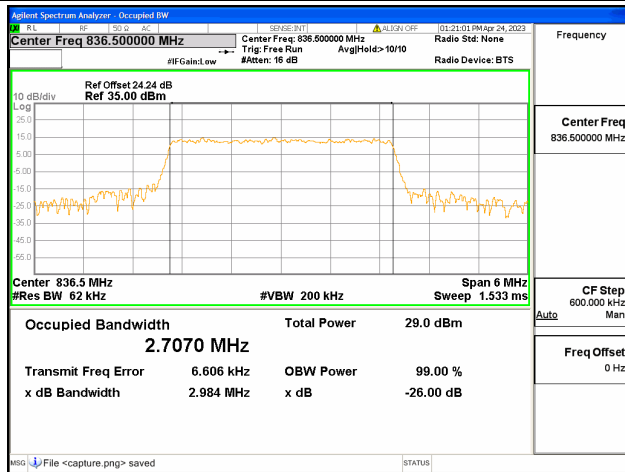

Band5 / 1.4MHz / 64QAM/ High CH

Band5 / 3MHz / QPSK/ Low CH

Band5 / 3MHz / 16QAM/ Low CH

Band5 / 3MHz / 64QAM/ Low CH

Band5 / 3MHz / QPSK/ Mid CH

Band5 / 3MHz / 16QAM/ Mid CH

Band5 / 3MHz / 64QAM/ Mid CH

Band5 / 3MHz / QPSK/ High CH