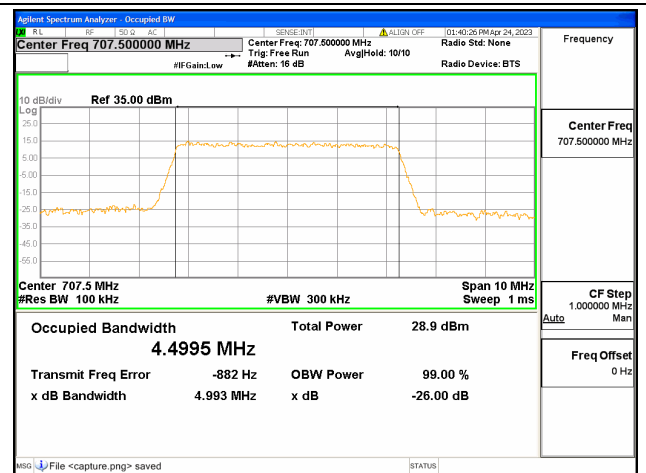

Band12 / 5MHz / QPSK/ Mid CH

Band12 / 5MHz / 64QAM/ Mid CH