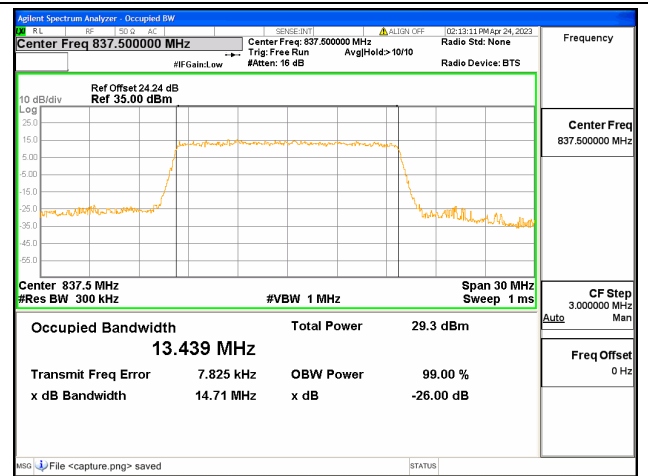

Band19 / 10MHz / QPSK/ High CH

Band19 / 10MHz / 16QAM/ High CH

Band19 / 10MHz / 64QAM/ High CH

Band19 / 15MHz / QPSK/ Low CH

Band19 / 15MHz / 16QAM/ Low CH

Band19 / 15MHz / 64QAM/ Low CH

Band19 / 15MHz / QPSK/ Mid CH