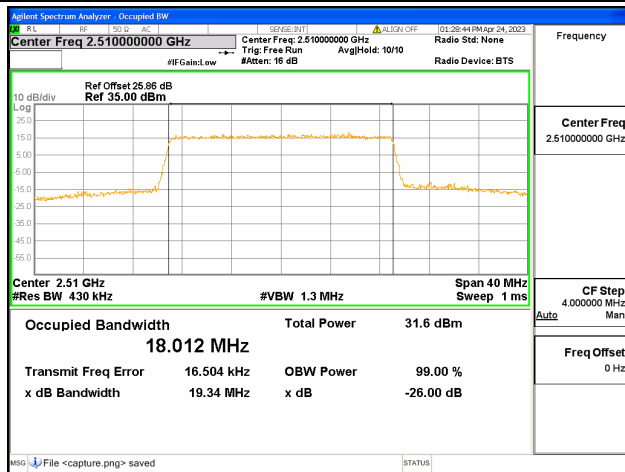

Band7 / 15MHz / 64QAM/ Mid CH

Band7 / 15MHz / QPSK/ High CH

Band7 / 15MHz / 16QAM/ High CH

Band7 / 15MHz / 64QAM/ High CH

Band7 / 20MHz / QPSK/ Low CH

Band7 / 20MHz / 16QAM/ Low CH

Band7 / 20MHz / 64QAM/ Low CH