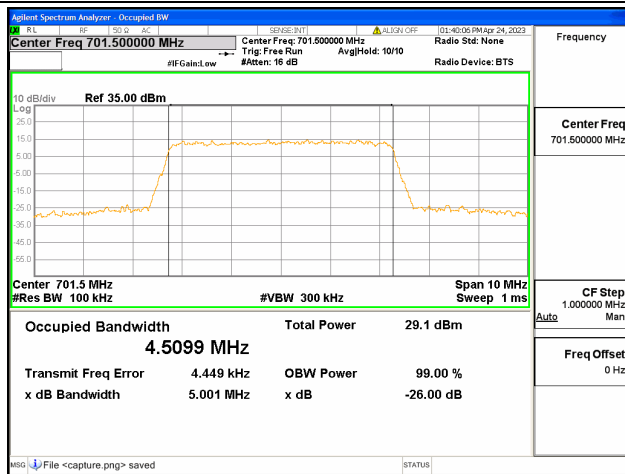

Band12 / 3MHz / QPSK/ High CH

Band12 / 3MHz / 16QAM/ High CH

Band12 / 3MHz / 64QAM/ High CH

Band12 / 5MHz / QPSK/ Low CH

Band12 / 5MHz / 16QAM/ Low CH

Band12 / 5MHz / 64QAM/ Low CH

Band12 / 5MHz / QPSK/ Mid CH