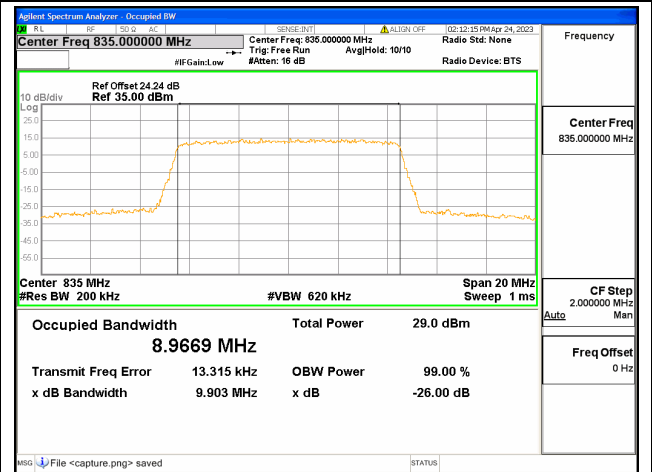

Band19 / 10MHz / QPSK/ Low CH

Band19 / 10MHz / 64QAM/ Low CH