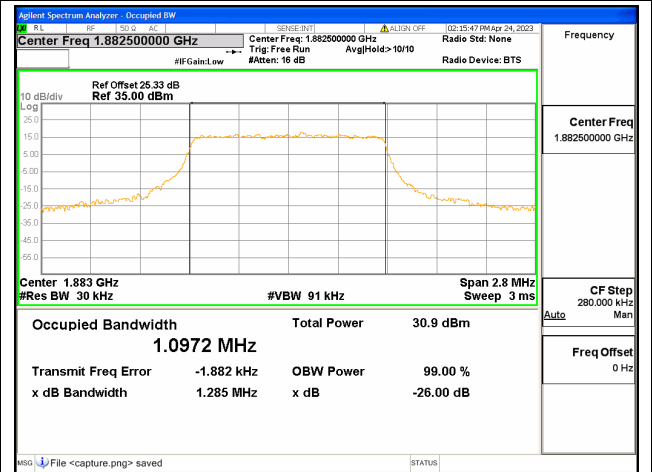

Band25 / 1.4MHz / 16QAM/ Low CH

Band25 / 1.4MHz / QPSK/ Mid CH