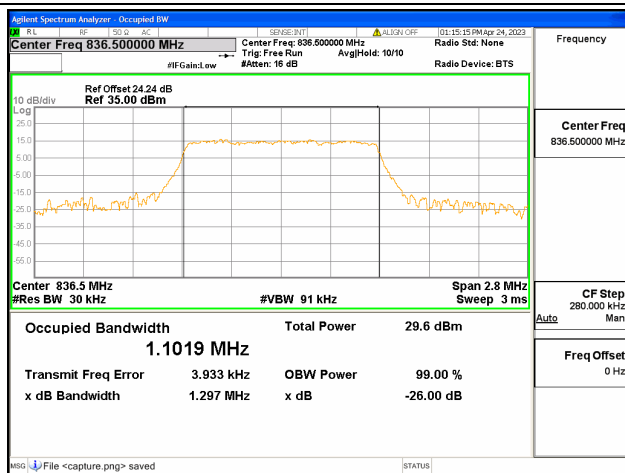

Band5 / 1.4MHz / 64QAM/ Low CH

Band5 / 1.4MHz / 16QAM/ Mid CH