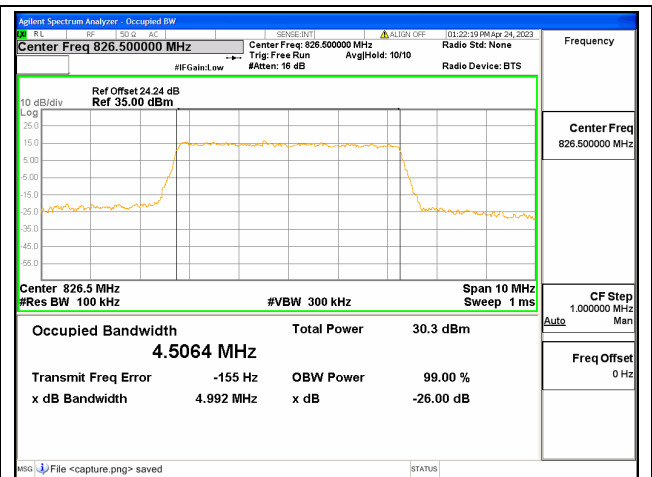

Band5 / 3MHz / 64QAM/ High CH

Band5 / 5MHz / 16QAM/ Low CH