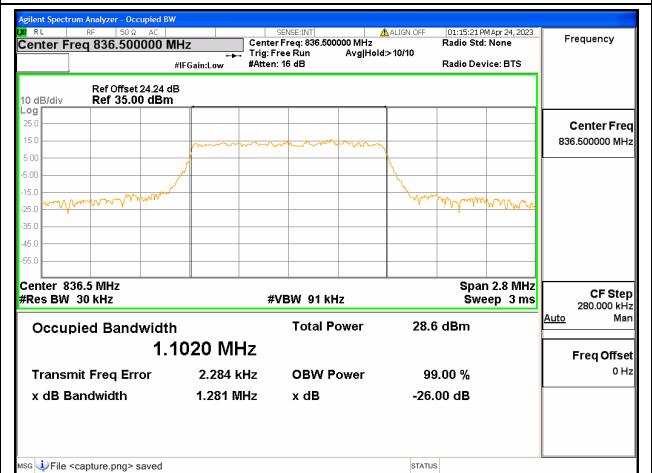

Band5 / 1.4MHz / 16QAM/ Low CH

Band5 / 1.4MHz / 64QAM/ Low CH

Band5 / 1.4MHz / QPSK/ Mid CH

Band5 / 1.4MHz / 16QAM/ Mid CH

Band5 / 1.4MHz / 64QAM/ Mid CH

Band5 / 1.4MHz / QPSK/ High CH

Band5 / 1.4MHz / 16QAM/ High CH