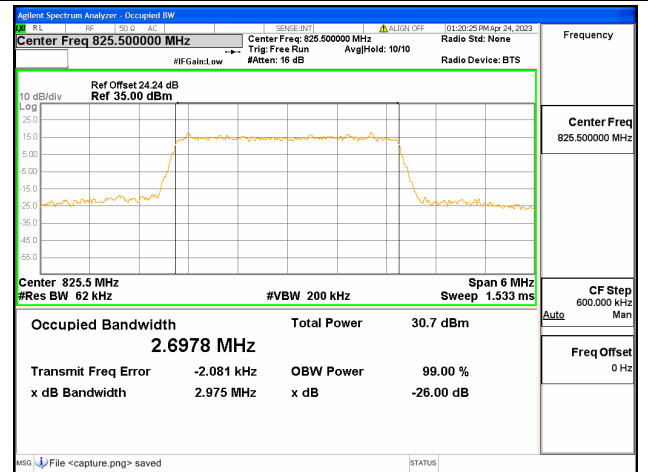

Band5 / 1.4MHz / 16QAM/ High CH

Band5 / 3MHz / QPSK/ Low CH