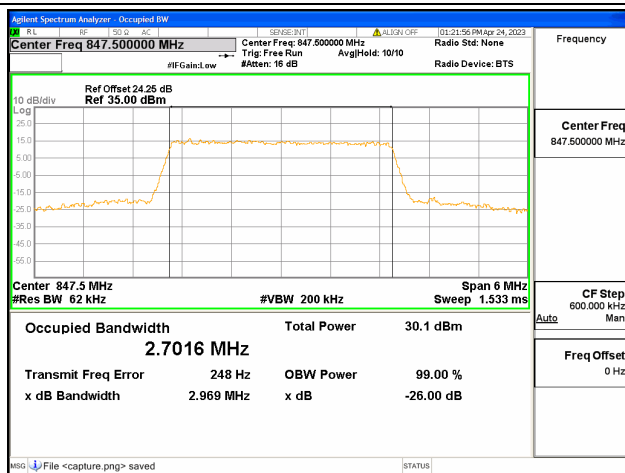

Band5 / 1.4MHz / 64QAM/ High CH

Band5 / 3MHz / QPSK/ Low CH

Band5 / 3MHz / 16QAM/ Low CH

Band5 / 3MHz / 64QAM/ Low CH

Band5 / 3MHz / QPSK/ Mid CH

Band5 / 3MHz / 16QAM/ Mid CH

Band5 / 3MHz / 64QAM/ Mid CH

Band5 / 3MHz / QPSK/ High CH