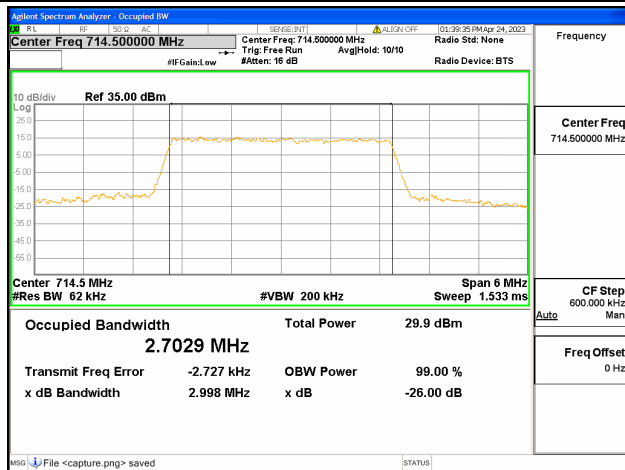

Band12 / 3MHz / 64QAM/ Mid CH

Band12 / 3MHz / 16QAM/ High CH