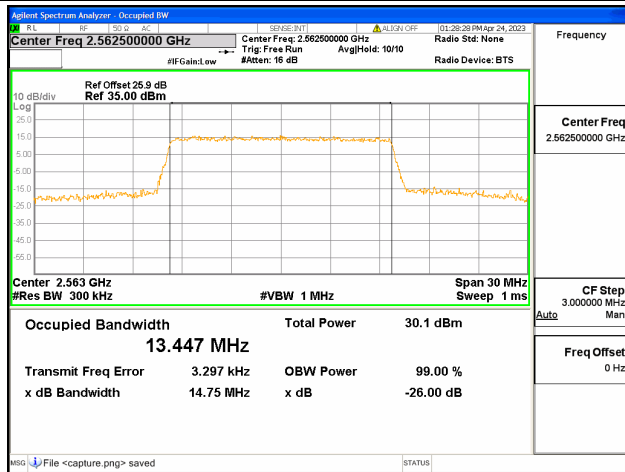

Band7 / 15MHz / QPSK/ High CH

Band7 / 15MHz / 64QAM/ High CH