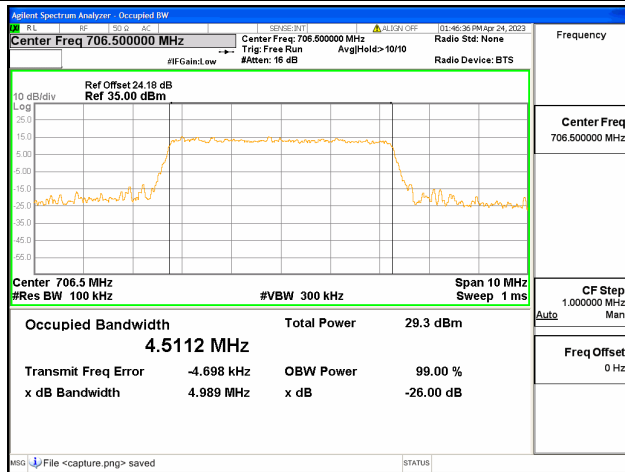

Band13 / 5MHz / 16QAM/ High CH

Band13 / 5MHz / 64QAM/ High CH

Band13 / 10MHz / QPSK/ Mid CH

Band13 / 10MHz / 16QAM/ Mid CH

Band13 / 10MHz / 64QAM/ Mid CH

Band17 / 5MHz / QPSK/ Low CH

Band17 / 5MHz / 16QAM/ Low CH