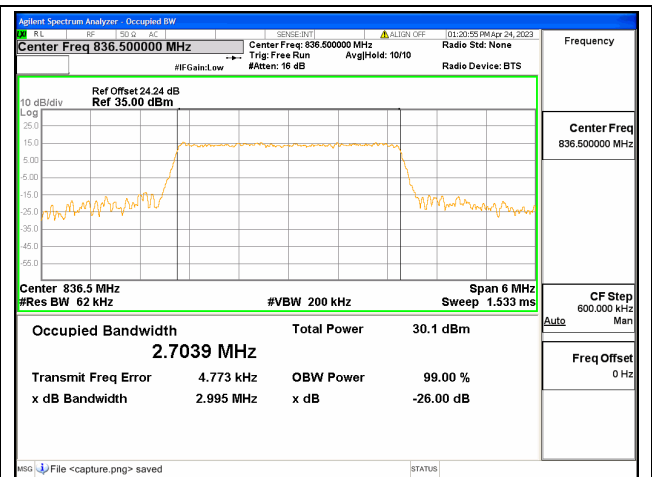

Band5 / 1.4MHz / 64QAM/ High CH

Band5 / 3MHz / QPSK/ Low CH

Band5 / 3MHz / 16QAM/ Low CH

Band5 / 3MHz / 64QAM/ Low CH

Band5 / 3MHz / QPSK/ Mid CH

Band5 / 3MHz / 16QAM/ Mid CH

Band5 / 3MHz / 64QAM/ Mid CH

Band5 / 3MHz / QPSK/ High CH