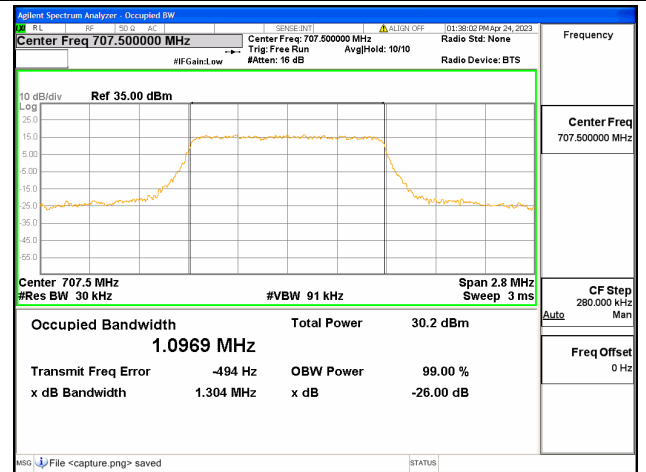

Band12 / 1.4MHz / 16QAM/ Low CH

Band12 / 1.4MHz / QPSK/ Mid CH