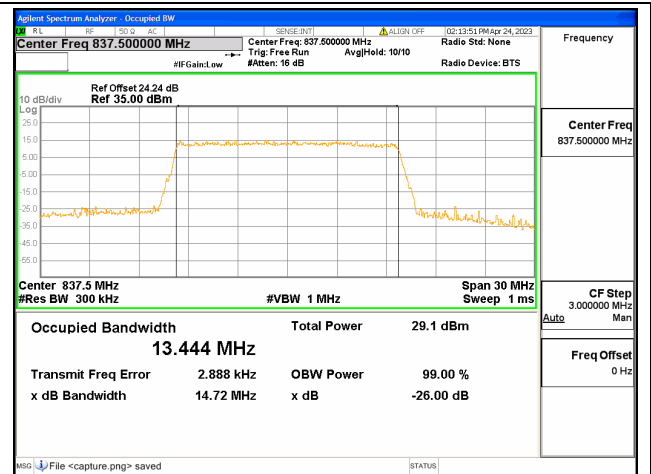

Band19 / 15MHz / 64QAM/ Mid CH

Band19 / 15MHz / 16QAM/ High CH