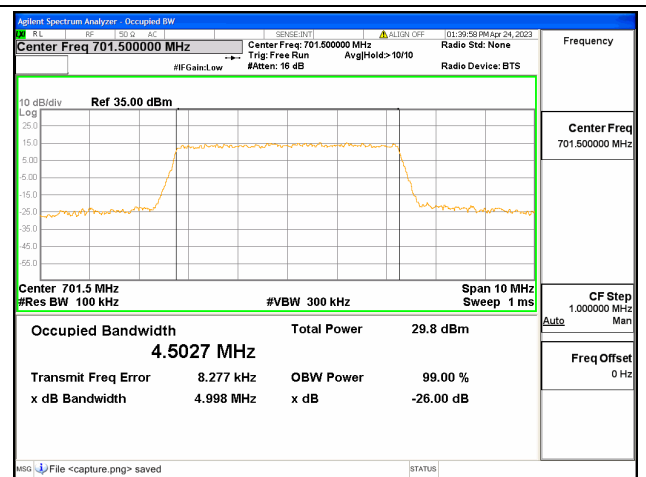

Band12 / 3MHz / QPSK/ High CH

Band12 / 3MHz / 16QAM/ High CH

Band12 / 3MHz / 64QAM/ High CH

Band12 / 5MHz / QPSK/ Low CH

Band12 / 5MHz / 16QAM/ Low CH

Band12 / 5MHz / 64QAM/ Low CH

Band12 / 5MHz / QPSK/ Mid CH