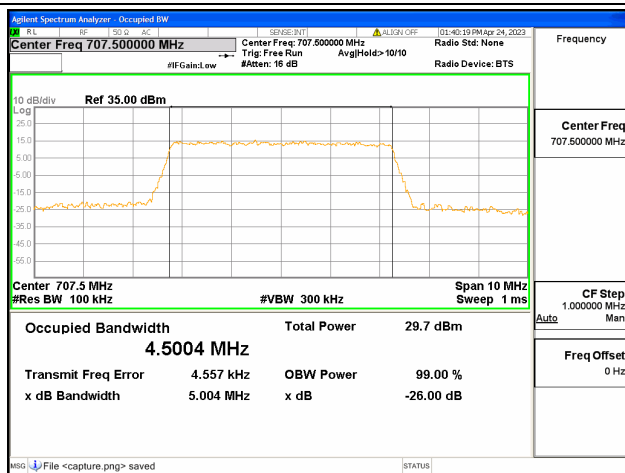

Band12 / 3MHz / QPSK/ High CH

Band12 / 3MHz / 16QAM/ High CH

Band12 / 3MHz / 64QAM/ High CH

Band12 / 5MHz / QPSK/ Low CH

Band12 / 5MHz / 16QAM/ Low CH

Band12 / 5MHz / 64QAM/ Low CH

Band12 / 5MHz / QPSK/ Mid CH