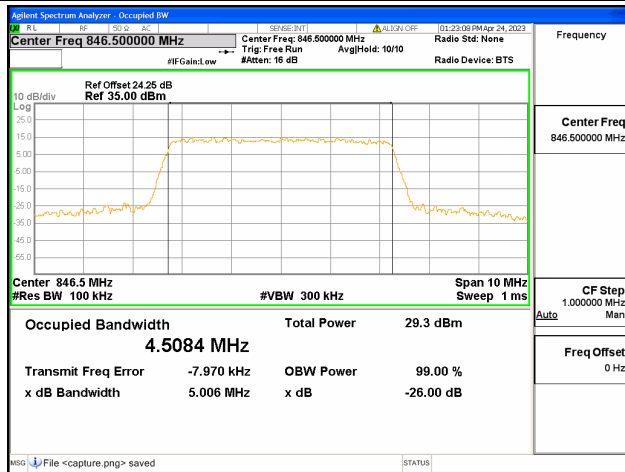

Band5 / 5MHz / QPSK / High CH

Band5 / 5MHz / 64QAM / High CH