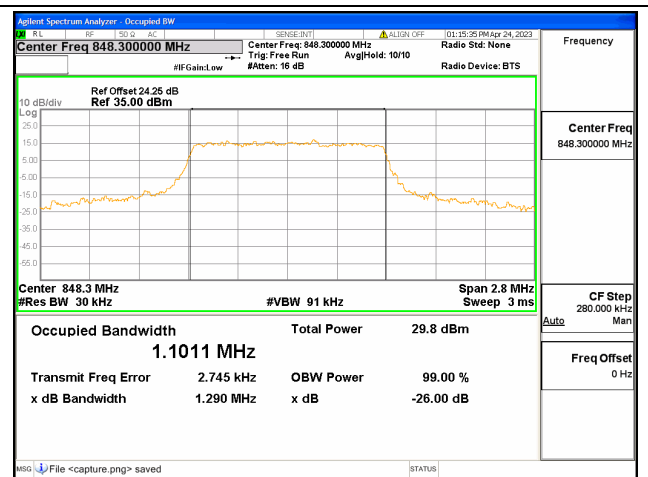

Band5 / 1.4MHz / 16QAM/ Low CH

Band5 / 1.4MHz / 64QAM/ Low CH

Band5 / 1.4MHz / QPSK/ Mid CH

Band5 / 1.4MHz / 16QAM/ Mid CH

Band5 / 1.4MHz / 64QAM/ Mid CH

Band5 / 1.4MHz / QPSK/ High CH

Band5 / 1.4MHz / 16QAM/ High CH