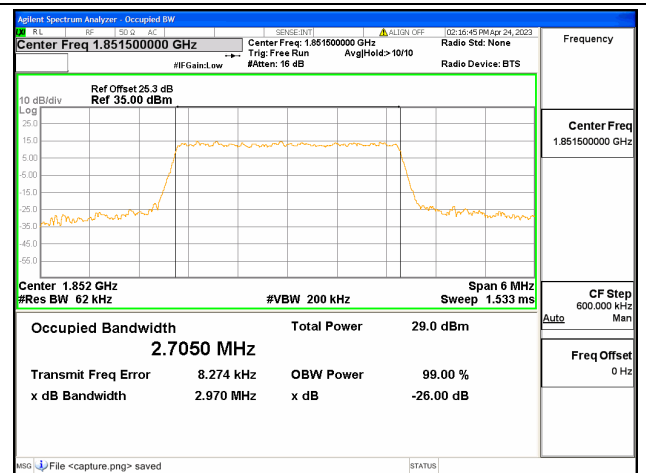

Band25 / 3MHz / QPSK/ Low CH

Band25 / 3MHz / 64QAM/ Low CH