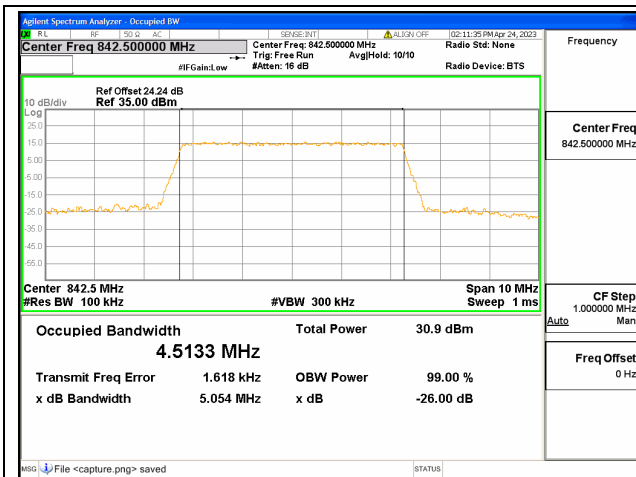

Band19 / 5MHz / 16QAM/ Low CH

Band19 / 5MHz / 64QAM/ Low CH

Band19 / 5MHz / QPSK/ Mid CH

Band19 / 5MHz / 16QAM/ Mid CH

Band19 / 5MHz / 64QAM/ Mid CH

Band19 / 5MHz / QPSK/ High CH

Band19 / 5MHz / 16QAM/ High CH