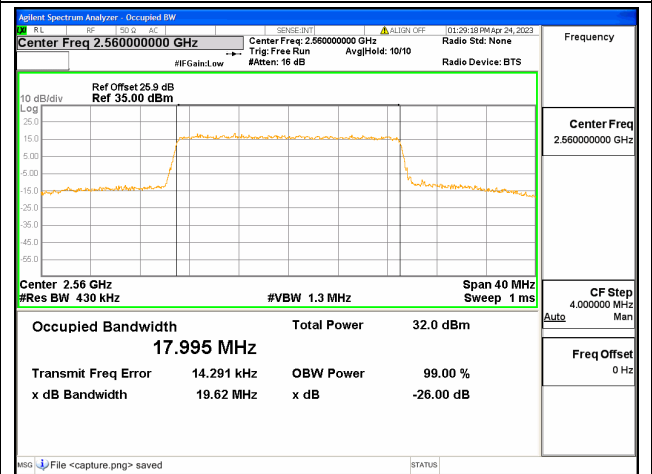

Band7 / 20MHz / 16QAM/ Mid CH

Band7 / 20MHz / QPSK/ High CH