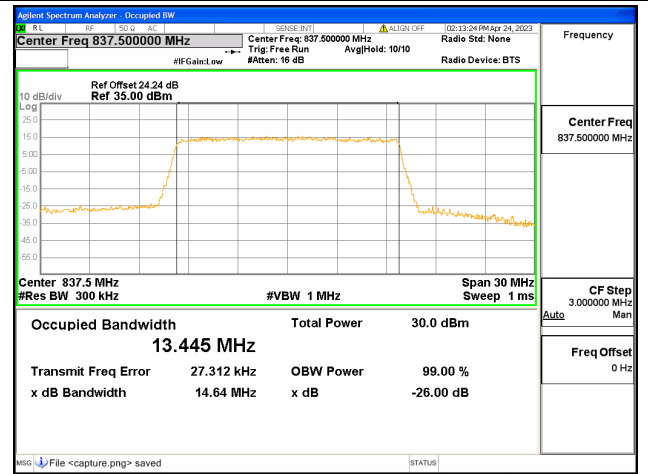

Band19 / 10MHz / QPSK/ High CH

Band19 / 10MHz / 16QAM/ High CH

Band19 / 10MHz / 64QAM/ High CH

Band19 / 15MHz / QPSK/ Low CH

Band19 / 15MHz / 16QAM/ Low CH

Band19 / 15MHz / 64QAM/ Low CH

Band19 / 15MHz / QPSK/ Mid CH