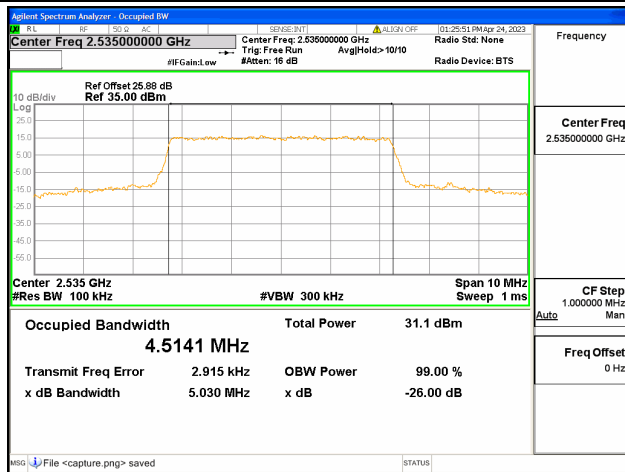

Band7 / 5MHz / 64QAM/ Low CH

Band7 / 5MHz / 16QAM/ Mid CH