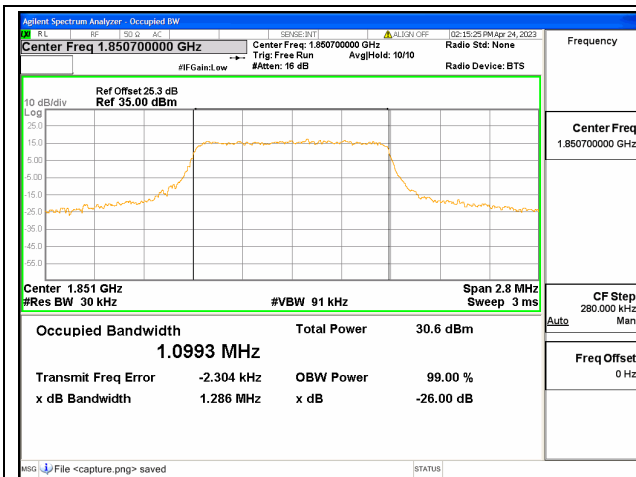

Band19 / 15MHz / 16QAM/ Mid CH

Band19 / 15MHz / 64QAM/ Mid CH

Band19 / 15MHz / QPSK/ High CH

Band19 / 15MHz / 16QAM/ High CH

Band19 / 15MHz / 64QAM/ High CH

Band25 / 1.4MHz / QPSK/ Low CH

Band25 / 1.4MHz / 16QAM/ Low CH