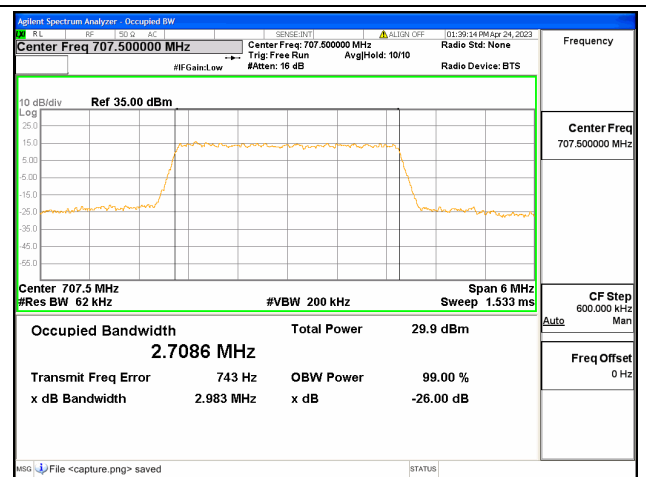

Band12 / 1.4MHz / 64QAM/ High CH

Band12 / 3MHz / QPSK/ Low CH

Band12 / 3MHz / 16QAM/ Low CH

Band12 / 3MHz / 64QAM/ Low CH

Band12 / 3MHz / QPSK/ Mid CH

Band12 / 3MHz / 16QAM/ Mid CH

Band12 / 3MHz / 64QAM/ Mid CH