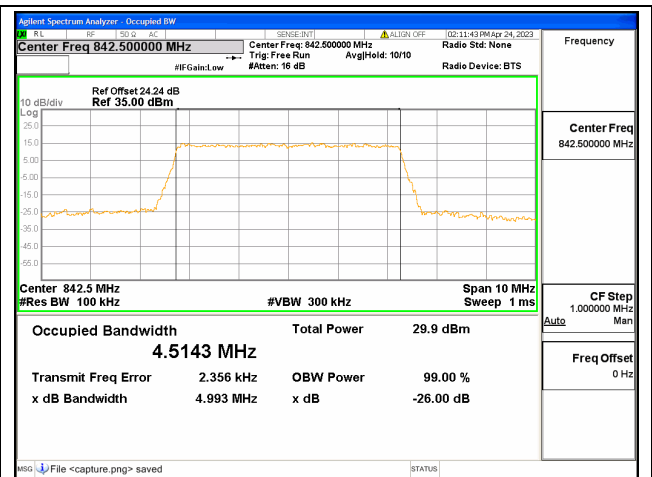

Band19 / 5MHz / 16QAM/ Low CH

Band19 / 5MHz / 64QAM/ Low CH

Band19 / 5MHz / QPSK/ Mid CH

Band19 / 5MHz / 16QAM/ Mid CH

Band19 / 5MHz / 64QAM/ Mid CH

Band19 / 5MHz / QPSK/ High CH

Band19 / 5MHz / 16QAM/ High CH