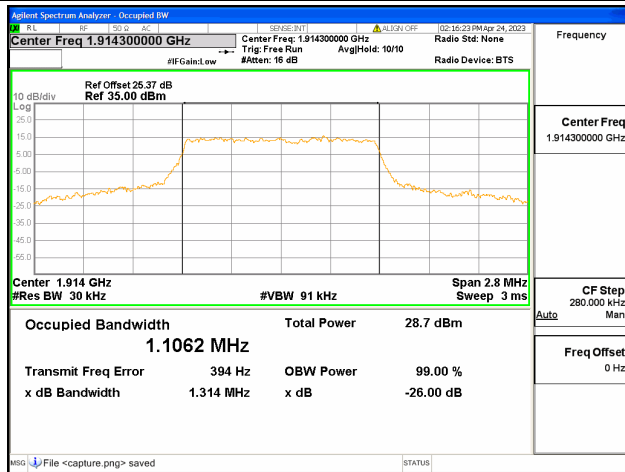

Band25 / 1.4MHz / 64QAM/ Low CH

Band25 / 1.4MHz / QPSK/ Mid CH

Band25 / 1.4MHz / 16QAM/ Mid CH

Band25 / 1.4MHz / 64QAM/ Mid CH

Band25 / 1.4MHz / QPSK/ High CH

Band25 / 1.4MHz / 16QAM/ High CH

Band25 / 1.4MHz / 64QAM/ High CH