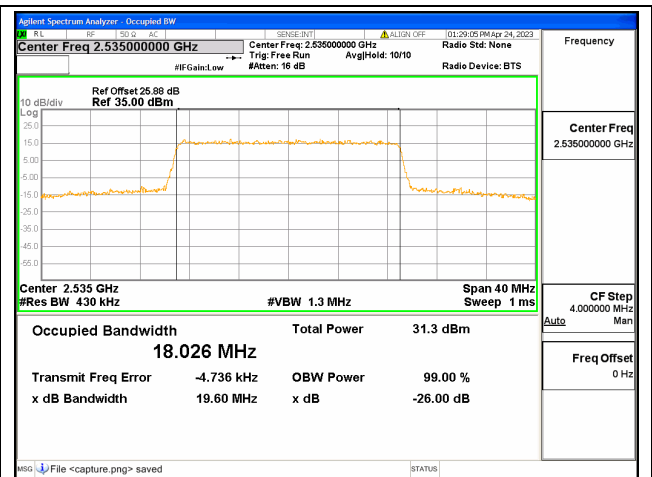

Band7 / 20MHz / 64QAM/ Low CH

Band7 / 20MHz / 16QAM/ Mid CH