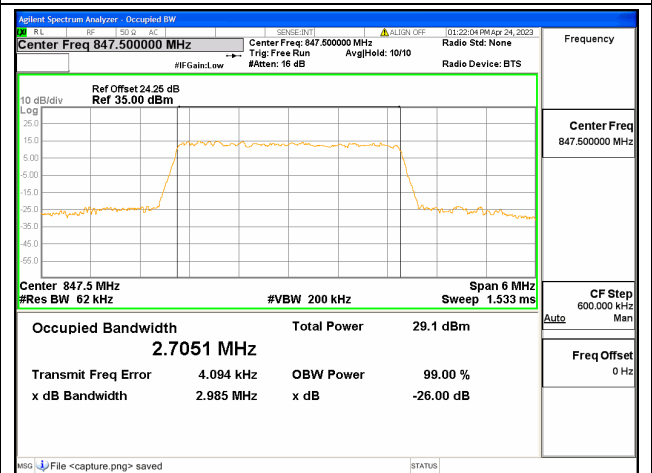

Band5 / 3MHz / QPSK/ High CH

Band5 / 3MHz / 64QAM/ High CH