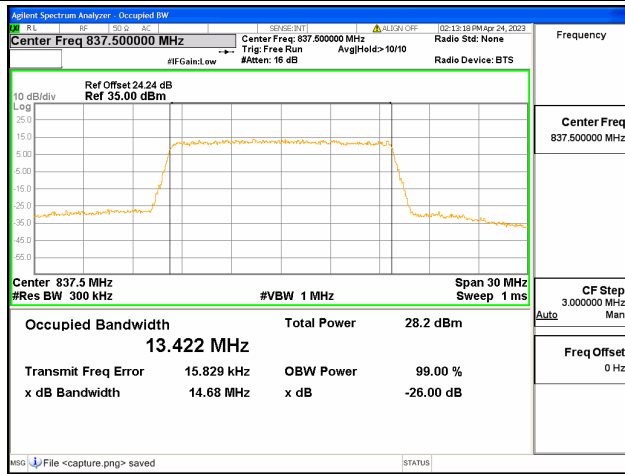

Band19 / 10MHz / QPSK/ High CH

Band19 / 10MHz / 16QAM/ High CH

Band19 / 10MHz / 64QAM/ High CH

Band19 / 15MHz / QPSK/ Low CH

Band19 / 15MHz / 16QAM/ Low CH

Band19 / 15MHz / 64QAM/ Low CH

Band19 / 15MHz / QPSK/ Mid CH