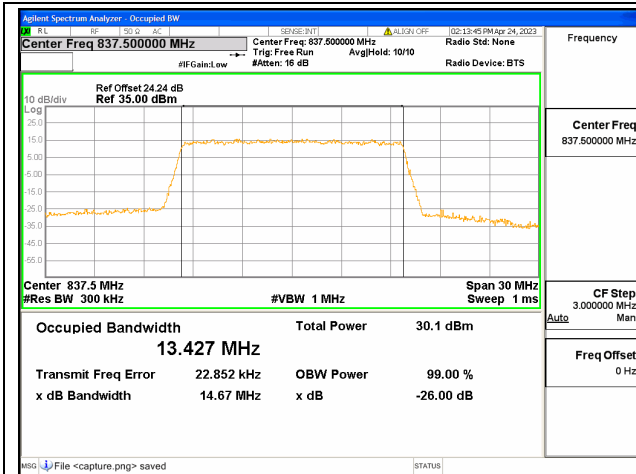

Band19 / 15MHz / QPSK/ High CH