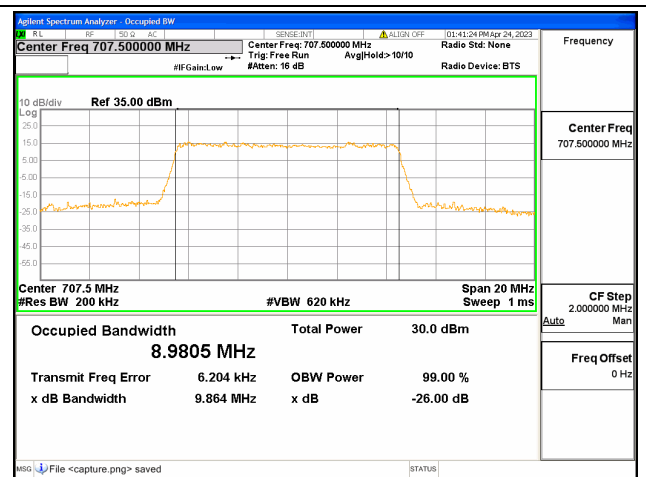

Band12 / 10MHz / 64QAM/ Low CH

Band12 / 10MHz / 16QAM/ Mid CH