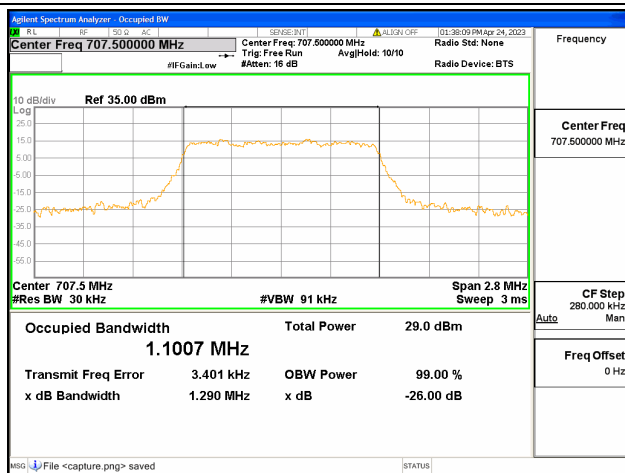

Band12 / 1.4MHz / 64QAM/ Low CH

Band12 / 1.4MHz / 16QAM/ Mid CH