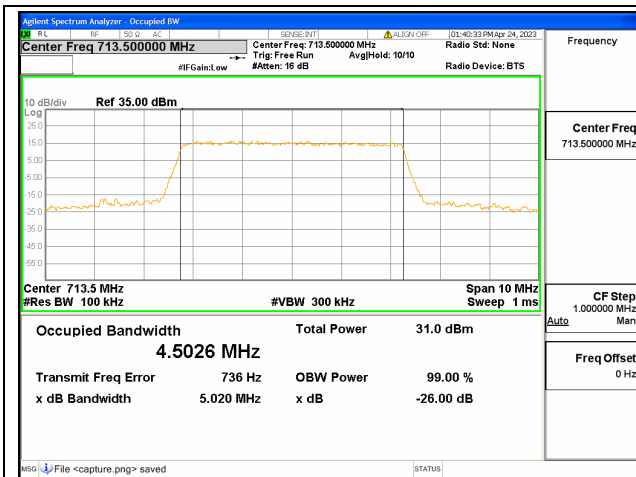

Band12 / 5MHz / QPSK/ High CH