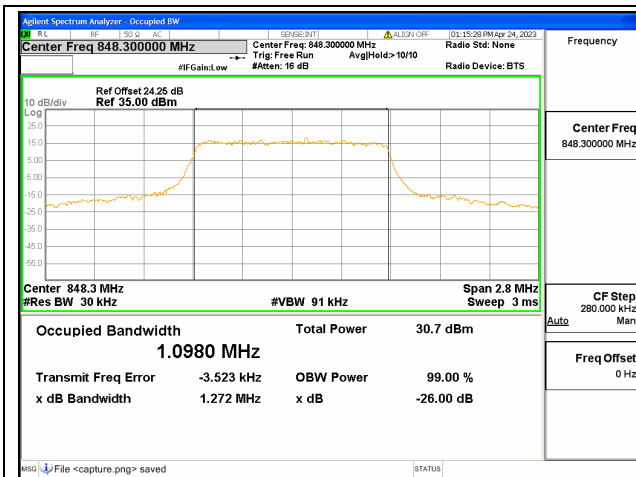

Band5 / 1.4MHz / 16QAM/ Low CH

Band5 / 1.4MHz / 64QAM/ Low CH

Band5 / 1.4MHz / QPSK/ Mid CH

Band5 / 1.4MHz / 16QAM/ Mid CH

Band5 / 1.4MHz / 64QAM/ Mid CH

Band5 / 1.4MHz / QPSK/ High CH

Band5 / 1.4MHz / 16QAM/ High CH