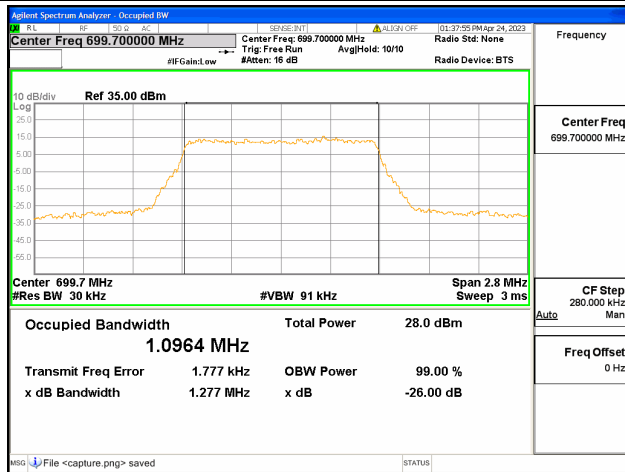

Band12 / 1.4MHz / QPSK/ Low CH

Band12 / 1.4MHz / 64QAM/ Low CH