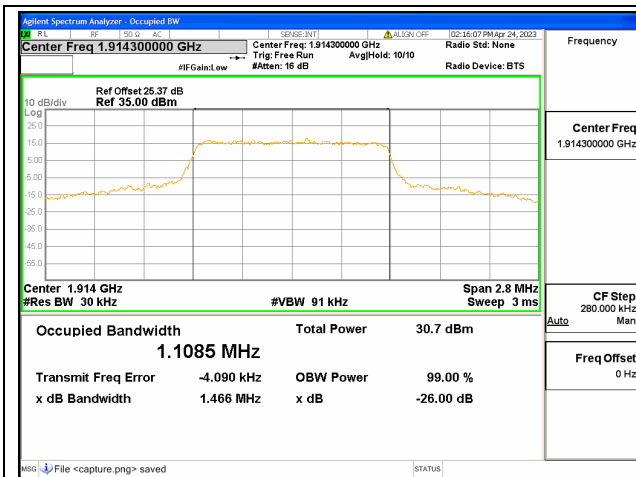

Band25 / 1.4MHz / 64QAM/ Low CH

Band25 / 1.4MHz / QPSK/ Mid CH

Band25 / 1.4MHz / 16QAM/ Mid CH

Band25 / 1.4MHz / 64QAM/ Mid CH

Band25 / 1.4MHz / QPSK/ High CH

Band25 / 1.4MHz / 16QAM/ High CH

Band25 / 1.4MHz / 64QAM/ High CH