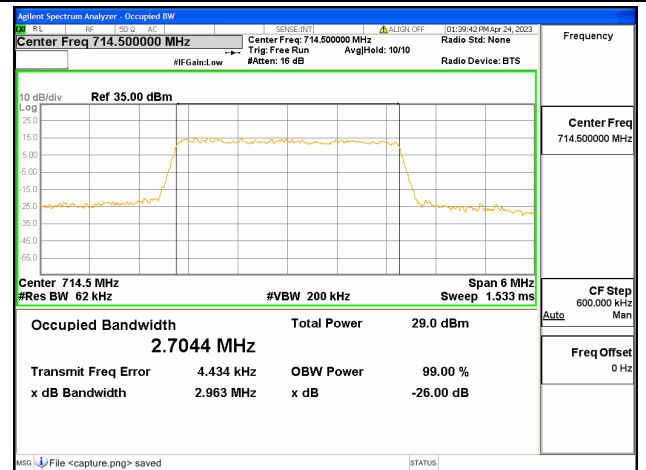

Band12 / 3MHz / QPSK/ High CH

Band12 / 3MHz / 64QAM/ High CH