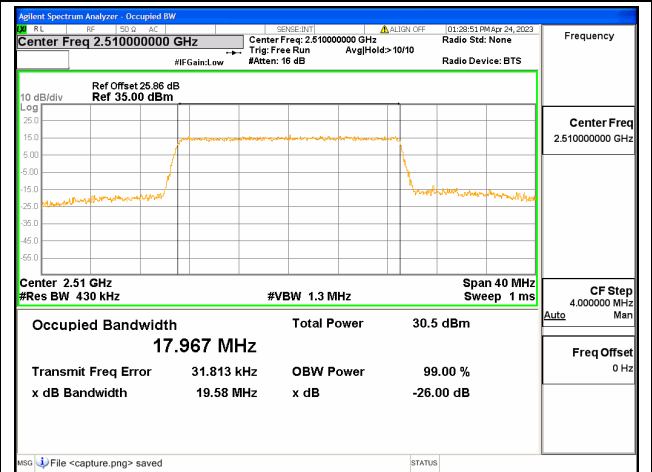

Band7 / 15MHz / 64QAM/ Mid CH

Band7 / 15MHz / QPSK/ High CH

Band7 / 15MHz / 16QAM/ High CH

Band7 / 15MHz / 64QAM/ High CH

Band7 / 20MHz / QPSK/ Low CH

Band7 / 20MHz / 16QAM/ Low CH

Band7 / 20MHz / 64QAM/ Low CH