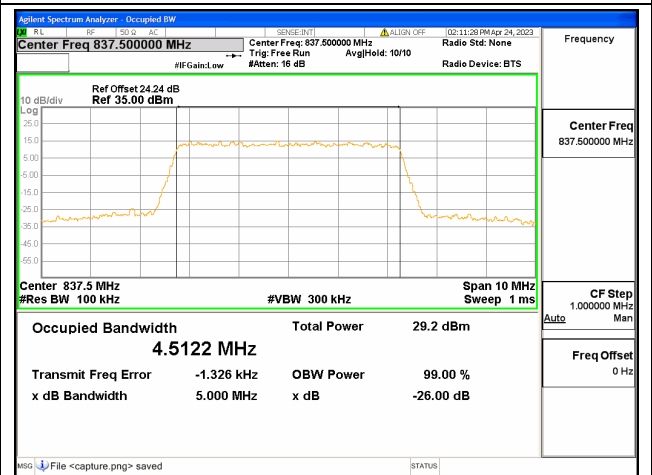

Band19 / 5MHz / 16QAM/ Low CH

Band19 / 5MHz / 64QAM/ Low CH

Band19 / 5MHz / QPSK/ Mid CH

Band19 / 5MHz / 16QAM/ Mid CH

Band19 / 5MHz / 64QAM/ Mid CH

Band19 / 5MHz / QPSK/ High CH

Band19 / 5MHz / 16QAM/ High CH