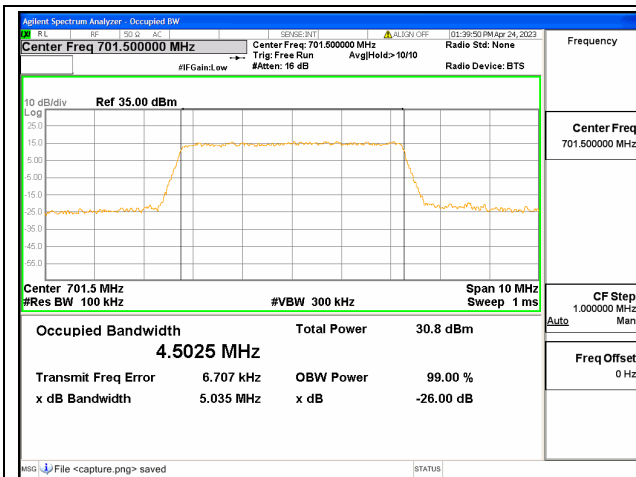

Band12 / 5MHz / QPSK/ Low CH