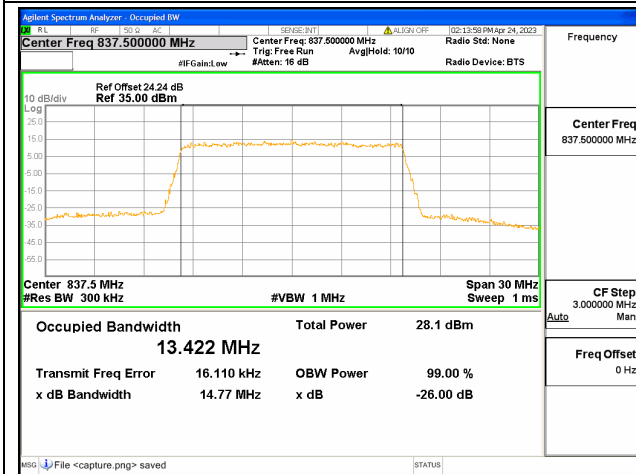

Band19 / 15MHz / 16QAM/ Mid CH

Band19 / 15MHz / 64QAM/ Mid CH

Band19 / 15MHz / QPSK/ High CH

Band19 / 15MHz / 16QAM/ High CH

Band19 / 15MHz / 64QAM/ High CH

Band25 / 1.4MHz / QPSK/ Low CH

Band25 / 1.4MHz / 16QAM/ Low CH