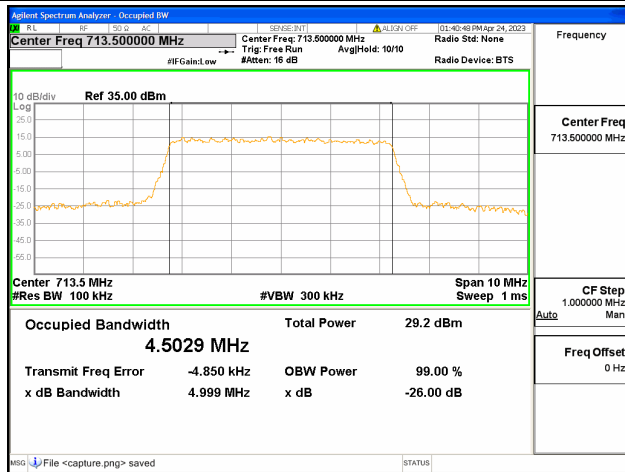

Band12 / 5MHz / 16QAM/ Mid CH

Band12 / 5MHz / 64QAM/ Mid CH

Band12 / 5MHz / QPSK/ High CH

Band12 / 5MHz / 16QAM/ High CH

Band12 / 5MHz / 64QAM/ High CH

Band12 / 10MHz / QPSK/ Low CH

Band12 / 10MHz / 16QAM/ Low CH