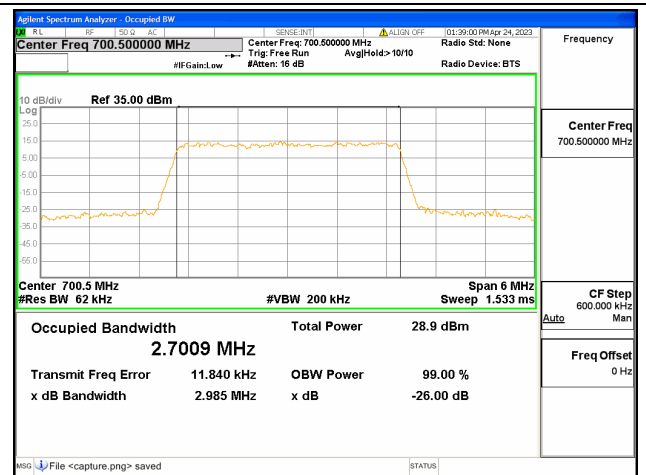

Band12 / 3MHz / QPSK/ Low CH

Band12 / 3MHz / 64QAM/ Low CH