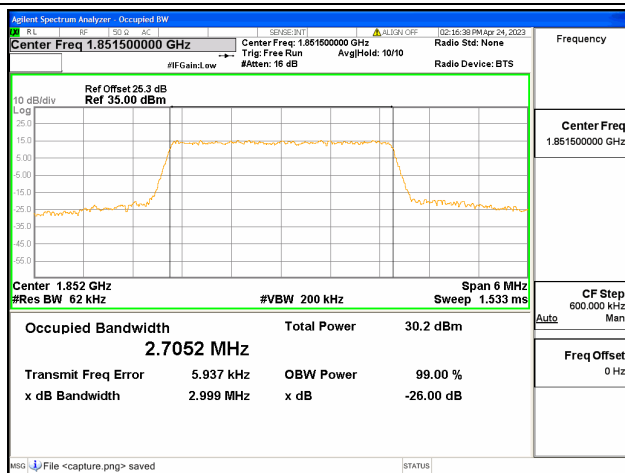

Band25 / 1.4MHz / 64QAM/ High CH

Band25 / 3MHz / 16QAM/ Low CH