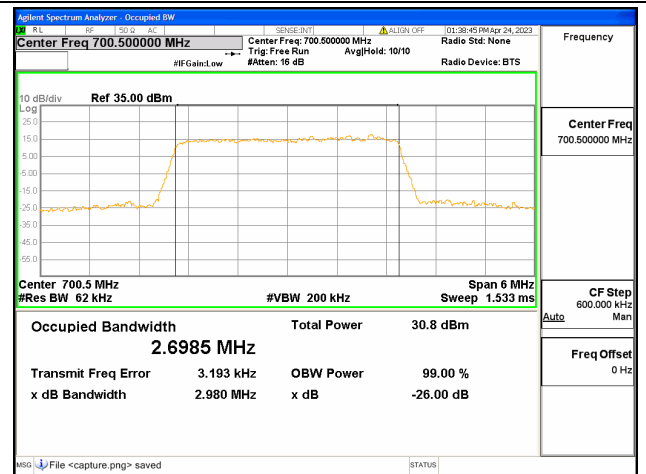

Band12 / 1.4MHz / 16QAM/ High CH

Band12 / 3MHz / QPSK/ Low CH