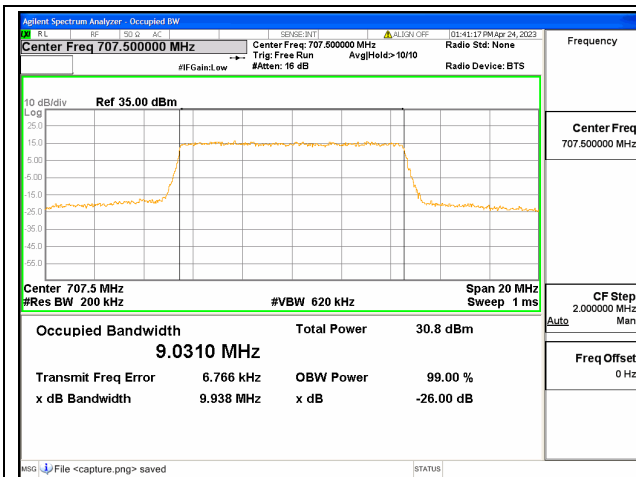

Band12 / 10MHz / QPSK/ Mid CH