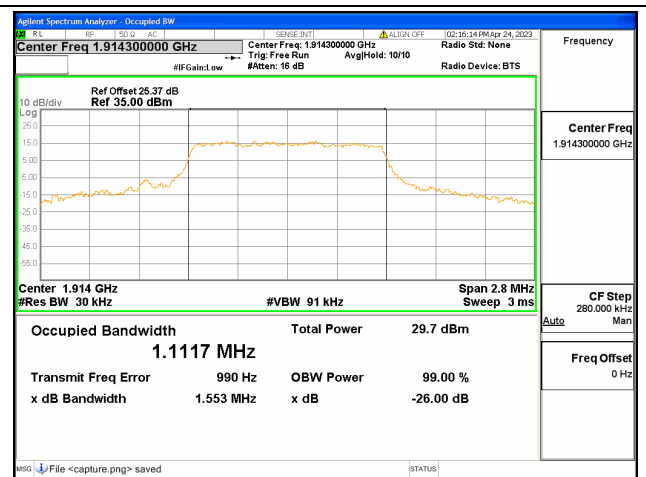

Band25 / 1.4MHz / 64QAM/ Low CH

Band25 / 1.4MHz / QPSK/ Mid CH

Band25 / 1.4MHz / 16QAM/ Mid CH

Band25 / 1.4MHz / 64QAM/ Mid CH

Band25 / 1.4MHz / QPSK/ High CH

Band25 / 1.4MHz / 16QAM/ High CH

Band25 / 1.4MHz / 64QAM/ High CH