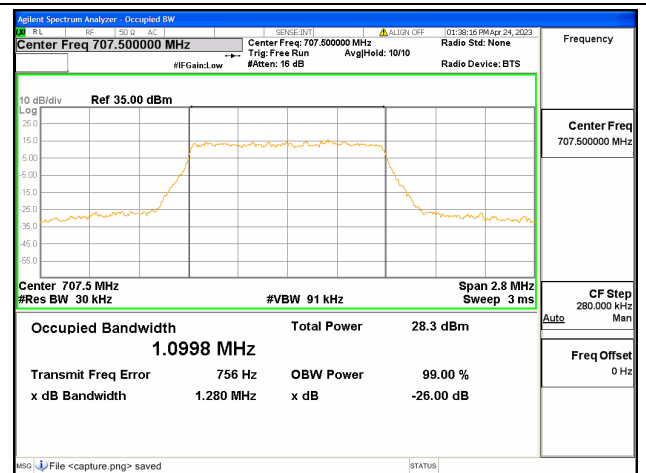

Band12 / 1.4MHz / 16QAM/ Low CH

Band12 / 1.4MHz / 64QAM/ Low CH

Band12 / 1.4MHz / QPSK/ Mid CH

Band12 / 1.4MHz / 16QAM/ Mid CH

Band12 / 1.4MHz / 64QAM/ Mid CH

Band12 / 1.4MHz / QPSK/ High CH

Band12 / 1.4MHz / 16QAM/ High CH