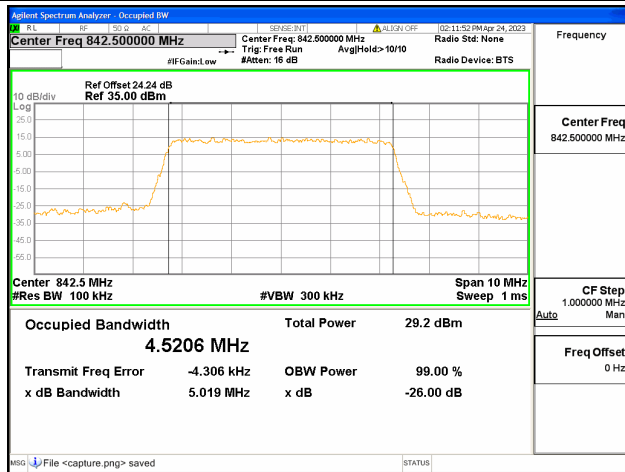

Band19 / 5MHz / 16QAM/ Low CH

Band19 / 5MHz / 64QAM/ Low CH

Band19 / 5MHz / QPSK/ Mid CH

Band19 / 5MHz / 16QAM/ Mid CH

Band19 / 5MHz / 64QAM/ Mid CH

Band19 / 5MHz / QPSK/ High CH

Band19 / 5MHz / 16QAM/ High CH