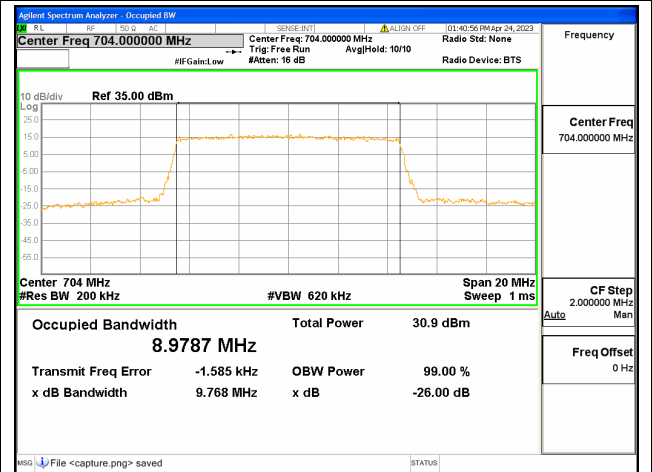

Band12 / 5MHz / 16QAM/ Mid CH

Band12 / 5MHz / 64QAM/ Mid CH

Band12 / 5MHz / QPSK/ High CH

Band12 / 5MHz / 16QAM/ High CH

Band12 / 5MHz / 64QAM/ High CH

Band12 / 10MHz / QPSK/ Low CH

Band12 / 10MHz / 16QAM/ Low CH