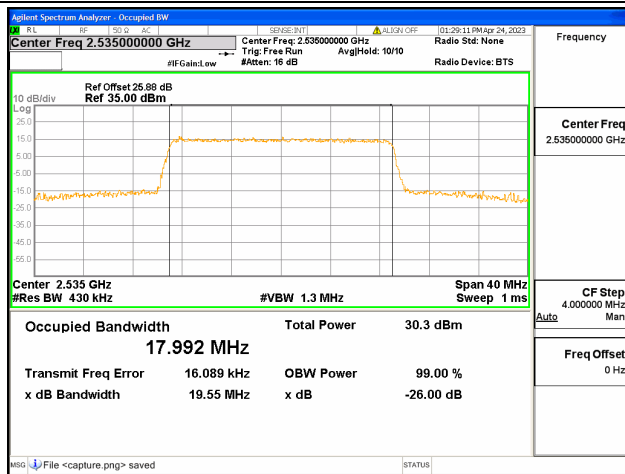

Band7 / 20MHz / QPSK/ Mid CH

Band7 / 20MHz / 64QAM/ Mid CH