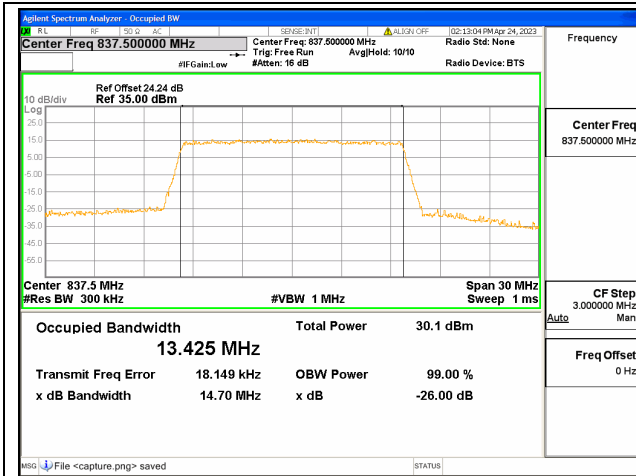

Band19 / 10MHz / QPSK/ High CH

Band19 / 10MHz / 16QAM/ High CH

Band19 / 10MHz / 64QAM/ High CH

Band19 / 15MHz / QPSK/ Low CH

Band19 / 15MHz / 16QAM/ Low CH

Band19 / 15MHz / 64QAM/ Low CH

Band19 / 15MHz / QPSK/ Mid CH