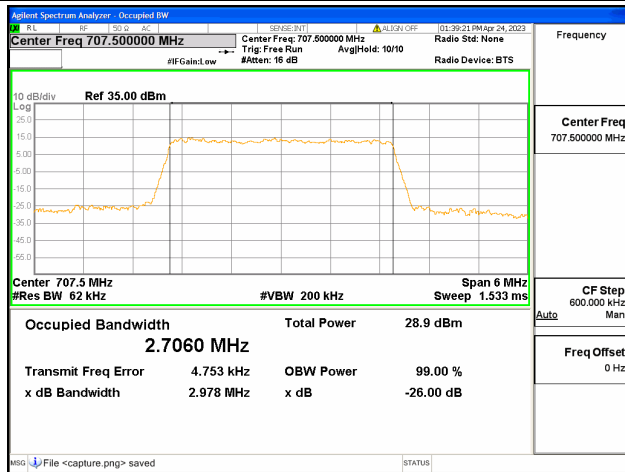

Band12 / 1.4MHz / 64QAM/ High CH

Band12 / 3MHz / QPSK/ Low CH

Band12 / 3MHz / 16QAM/ Low CH

Band12 / 3MHz / 64QAM/ Low CH

Band12 / 3MHz / QPSK/ Mid CH

Band12 / 3MHz / 16QAM/ Mid CH

Band12 / 3MHz / 64QAM/ Mid CH