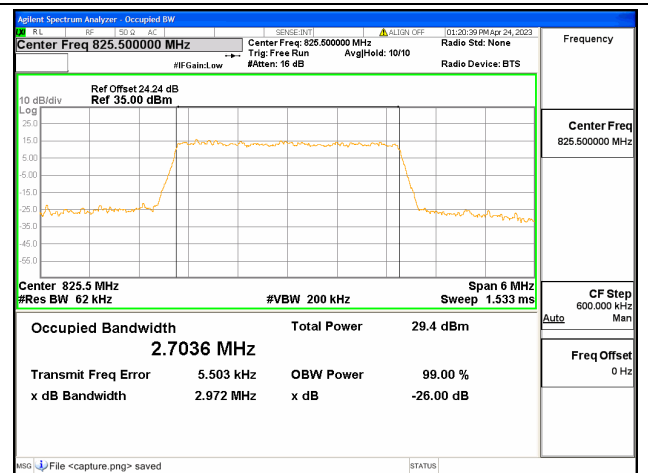

Band5 / 3MHz / QPSK/ Low CH

Band5 / 3MHz / 64QAM/ Low CH