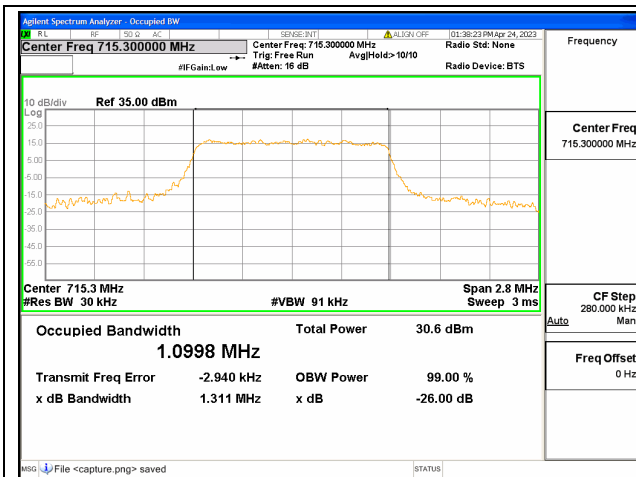

Band12 / 1.4MHz / 16QAM/ Low CH

Band12 / 1.4MHz / 64QAM/ Low CH

Band12 / 1.4MHz / QPSK/ Mid CH

Band12 / 1.4MHz / 16QAM/ Mid CH

Band12 / 1.4MHz / 64QAM/ Mid CH

Band12 / 1.4MHz / QPSK/ High CH

Band12 / 1.4MHz / 16QAM/ High CH