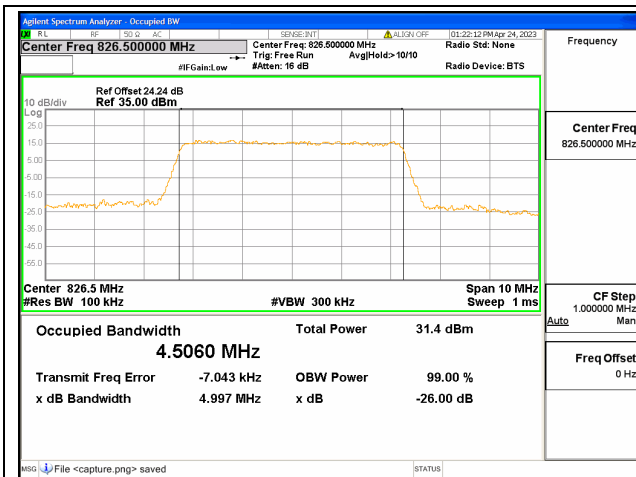

Band5 / 5MHz / QPSK/ Low CH