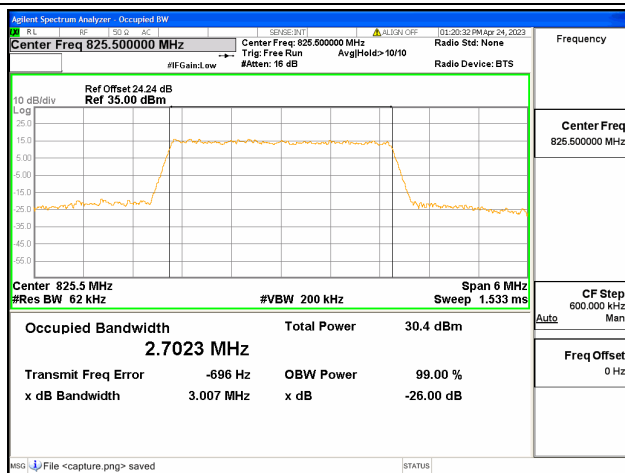

Band5 / 1.4MHz / 64QAM/ High CH

Band5 / 3MHz / 16QAM/ Low CH