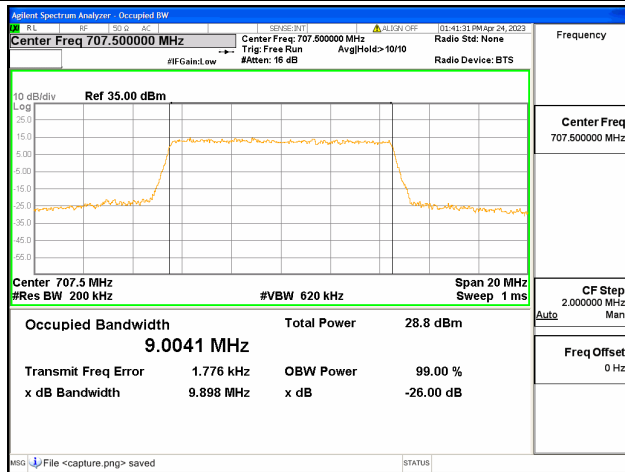

Band12 / 10MHz / QPSK/ Mid CH

Band12 / 10MHz / 64QAM/ Mid CH