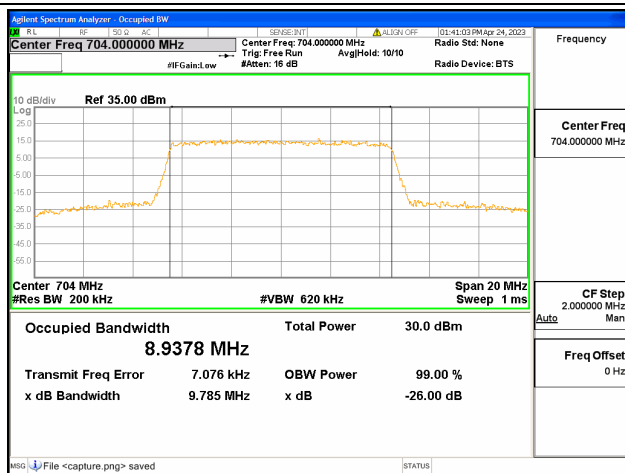

Band12 / 5MHz / 16QAM/ Mid CH

Band12 / 5MHz / 64QAM/ Mid CH

Band12 / 5MHz / QPSK/ High CH

Band12 / 5MHz / 16QAM/ High CH

Band12 / 5MHz / 64QAM/ High CH

Band12 / 10MHz / QPSK/ Low CH

Band12 / 10MHz / 16QAM/ Low CH