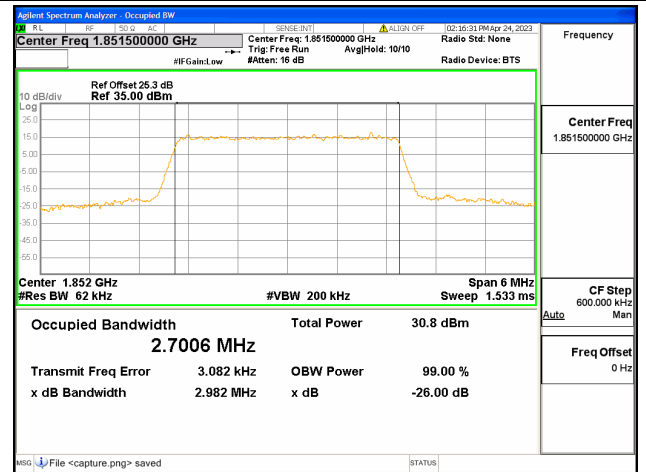

Band25 / 1.4MHz / 64QAM/ Low CH

Band25 / 1.4MHz / QPSK/ Mid CH

Band25 / 1.4MHz / 16QAM/ Mid CH

Band25 / 1.4MHz / 64QAM/ Mid CH

Band25 / 1.4MHz / QPSK/ High CH

Band25 / 1.4MHz / 16QAM/ High CH

Band25 / 1.4MHz / 64QAM/ High CH