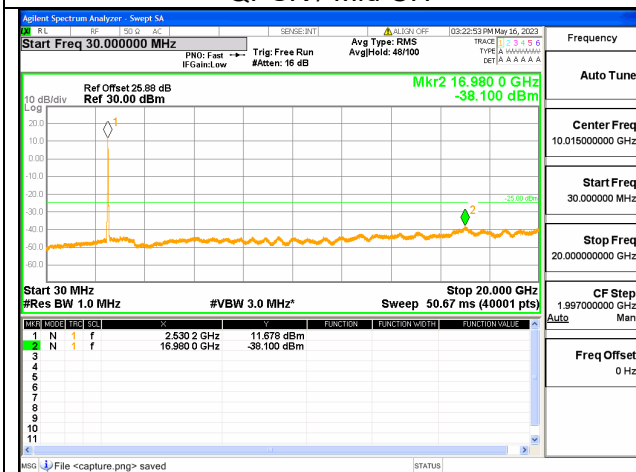

Band7C-30M-20G / 20+15MHz / 1RB+1RB / QPSK / Mid CH

Band7C-20G-27G / 20+15MHz / 1RB+1RB / QPSK / Mid CH

Band7C-30M-20G / 20+15MHz / 1RB+1RB / QPSK / Mid CH

Band7C-20G-27G / 20+15MHz / 1RB+1RB / QPSK / Mid CH