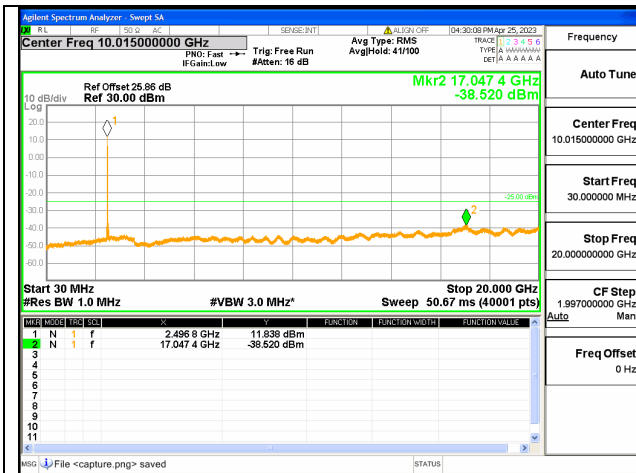

Band41C-30M-20G / 5+20MHz / 1RB+1RB / QPSK / Low CH