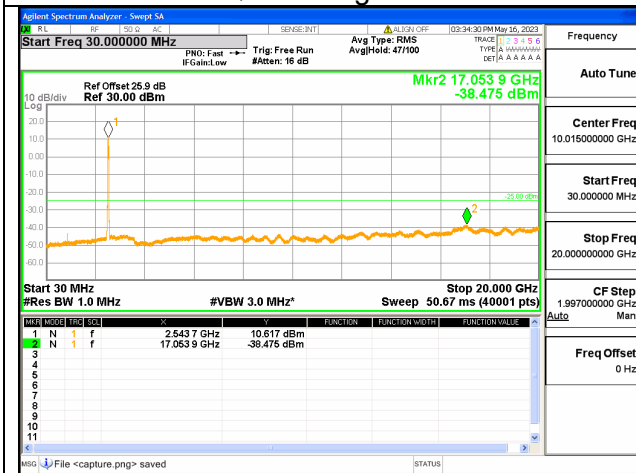

Band7C-30M-20G / 20+15MHz /1RB+1RB/ QPSK / High CH

Band7C-30M-20G / 20+15MHz /100RB+75RB/ QPSK / High CH