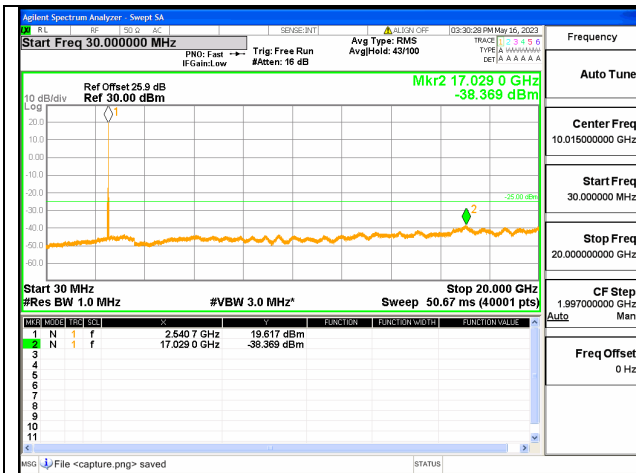

Band7C-30M-20G / 15+15MHz / 1RB+1RB / QPSK / High CH