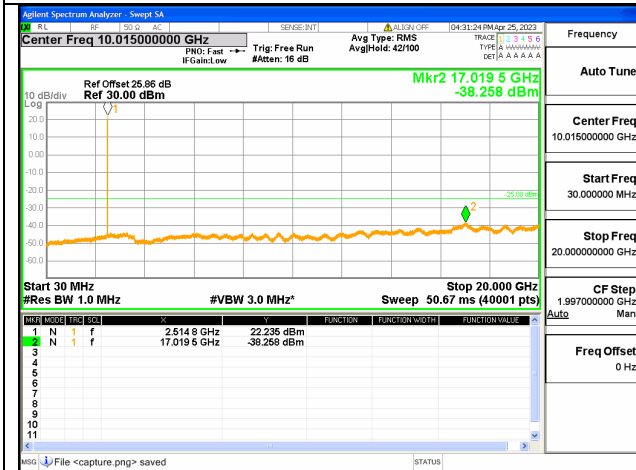

Band41C-30M-20G / 20+5MHz / 1RB+1RB / QPSK / Low CH

Band41C-30M-20G / 20+5MHz / 1RB+1RB / QPSK / Low CH