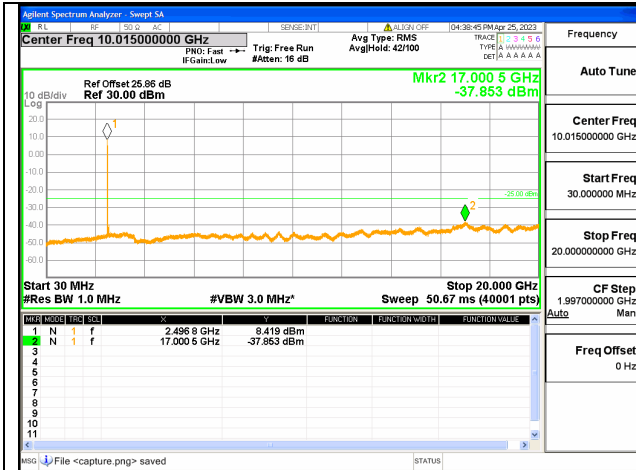

Band41C-30M-20G / 10+20MHz / 1RB+1RB / QPSK / Low CH