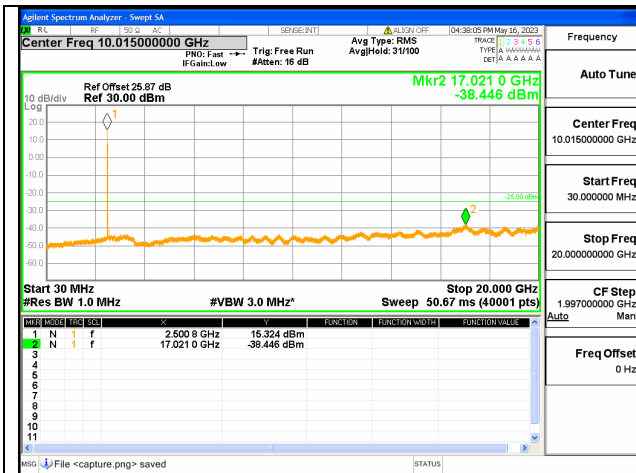

Band7C-30M-20G / 20+15MHz /1RB+1RB/
QPSK / Low CH