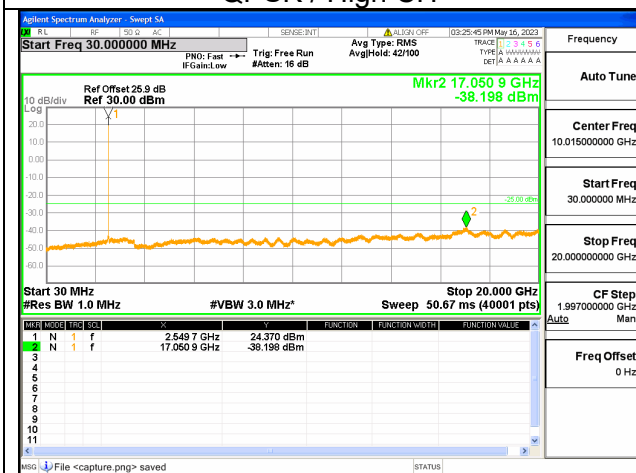

Band7C-30M-20G / 10+20MHz / 1RB+1RB / QPSK / High CH

Band7C-30M-20G / 10+20MHz / 1RB+1RB / QPSK / High CH