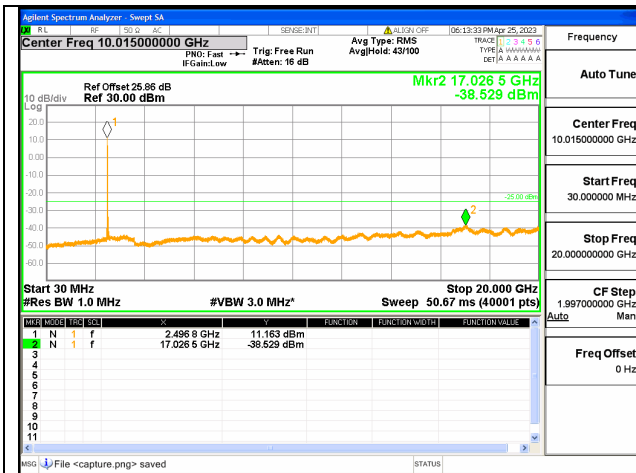

Band41C-30M-20G / 10+15MHz /1RB+1RB/
QPSK / Low CH