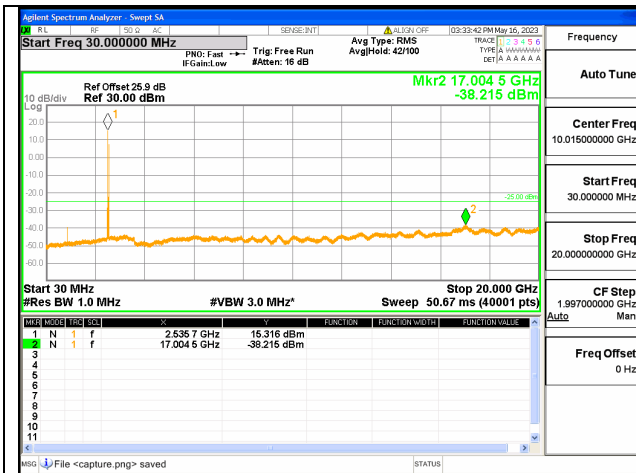

Band7C-30M-20G / 20+15MHz /1RB+1RB/ QPSK / High CH