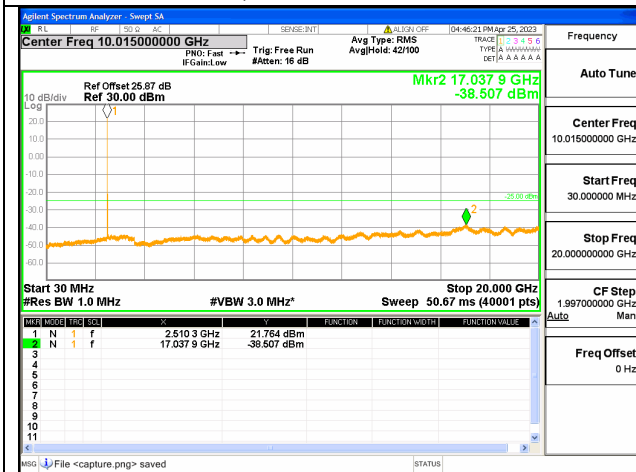

Band41C-30M-20G / 15+20MHz / 1RB+1RB / QPSK / Low CH

Band41C-30M-20G / 15+20MHz / 1RB+1RB / QPSK / Low CH