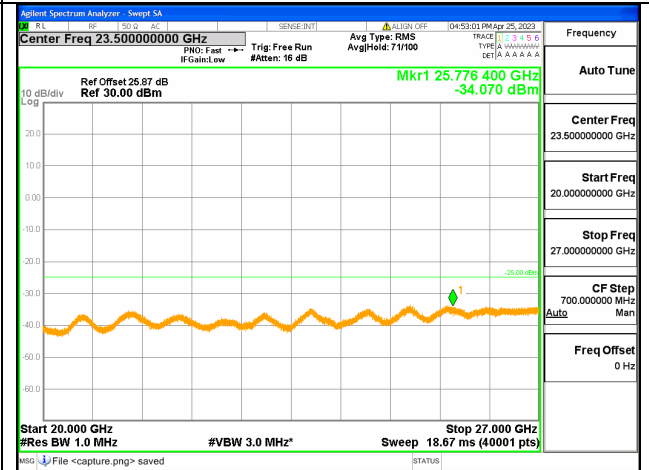

Band41C-20G-27G / 20+15MHz / 1RB+1RB / QPSK / Low CH

Band41C-20G-27G / 20+15MHz / 100RB+75RB / QPSK / Low CH