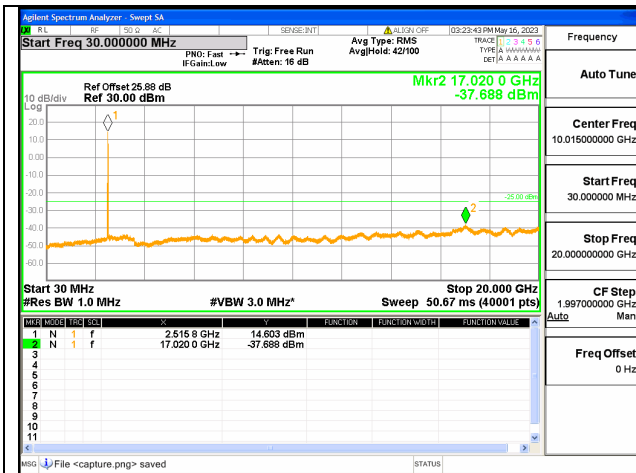

Band7C-30M-20G / 20+20MHz / 1RB+1RB / QPSK / Mid CH