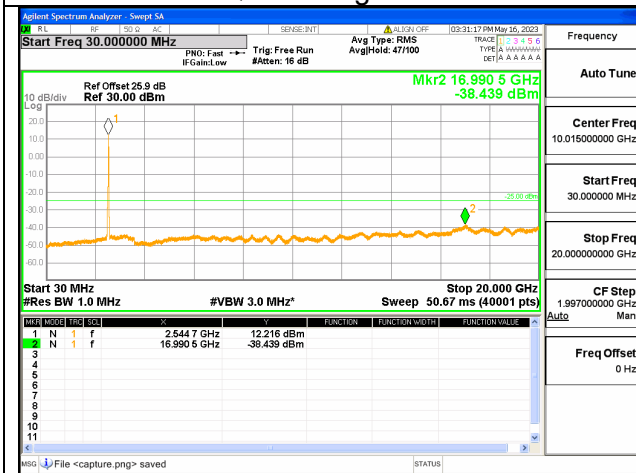

Band7C-30M-20G / 15+15MHz / 1RB+1RB / QPSK / High CH

Band7C-30M-20G / 15+15MHz / 75RB+75RB / QPSK / High CH