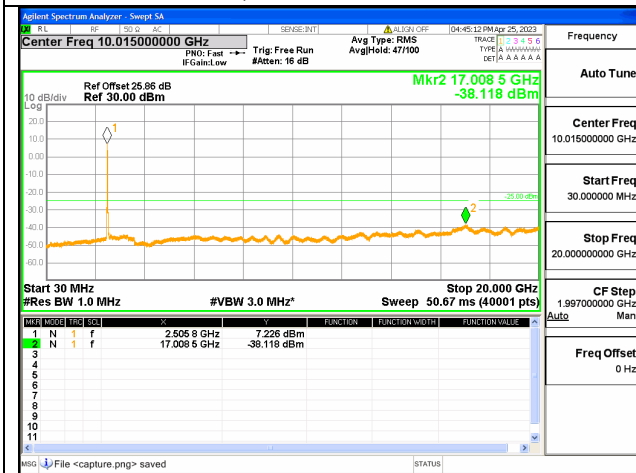

Band41C-30M-20G / 15+15MHz / 1RB+1RB / QPSK / Low CH

Band41C-30M-20G / 15+15MHz / 75RB+75RB / QPSK / Low CH