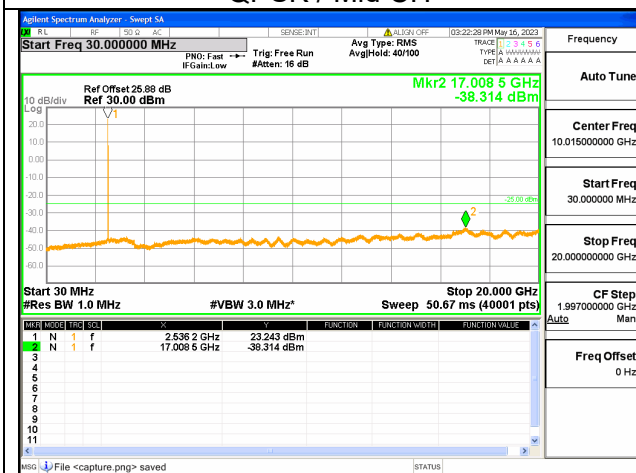

Band7C-30M-20G / 20+15MHz / 1RB+1RB / QPSK / Mid CH

Band7C-30M-20G / 20+15MHz / 1RB+1RB / QPSK / Mid CH