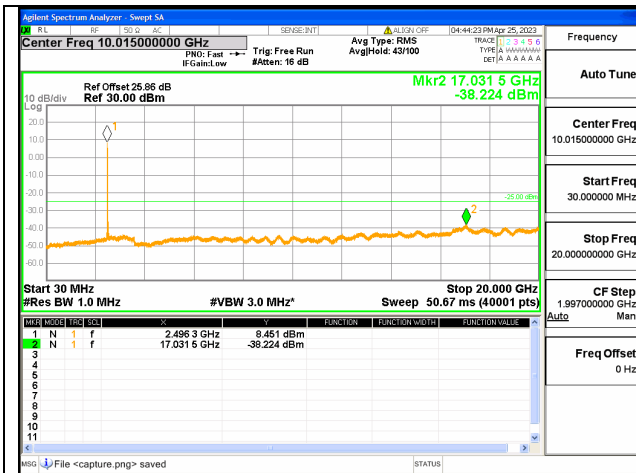

Band41C-30M-20G / 15+15MHz / 1RB+1RB / QPSK / Low CH