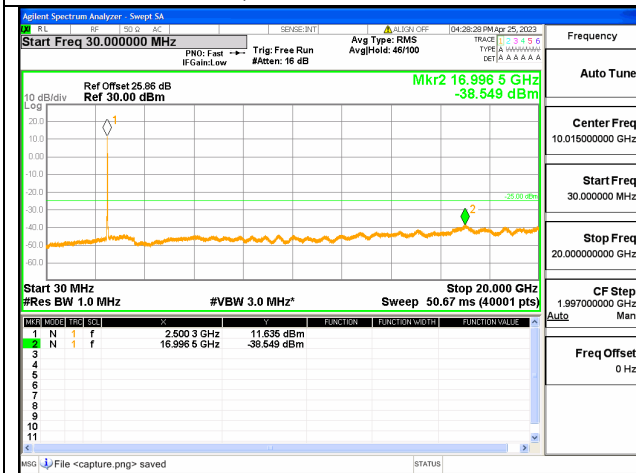

Band41C-30M-20G / 5+20MHz / 1RB+1RB / QPSK / Low CH

Band41C-30M-20G / 5+20MHz / 25RB+100RB / QPSK / Low CH