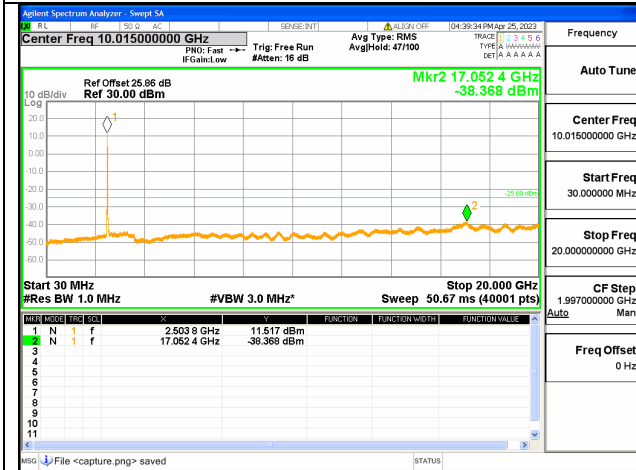

Band41C-30M-20G / 10+20MHz / 1RB+1RB / QPSK / Low CH

Band41C-30M-20G / 10+20MHz / 50RB+100RB / QPSK / Low CH