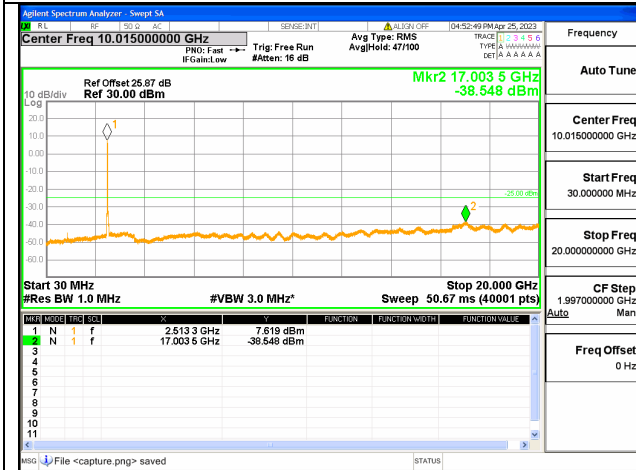

Band41C-30M-20G / 20+15MHz / 1RB+1RB / QPSK / Low CH

Band41C-30M-20G / 20+15MHz / 100RB+75RB / QPSK / Low CH