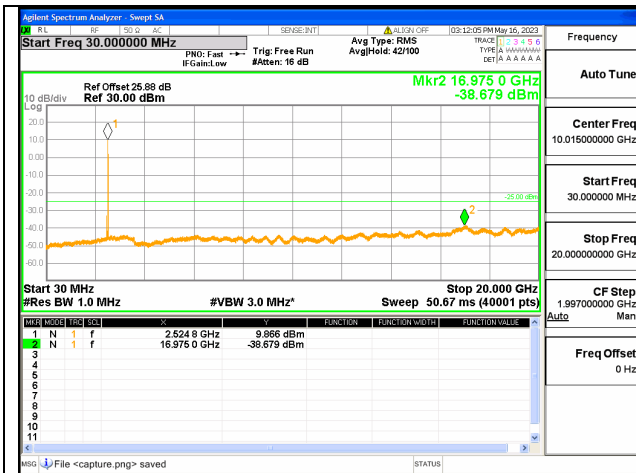

Band7C-30M-20G / 15+20MHz / 1RB+1RB / QPSK / Mid CH