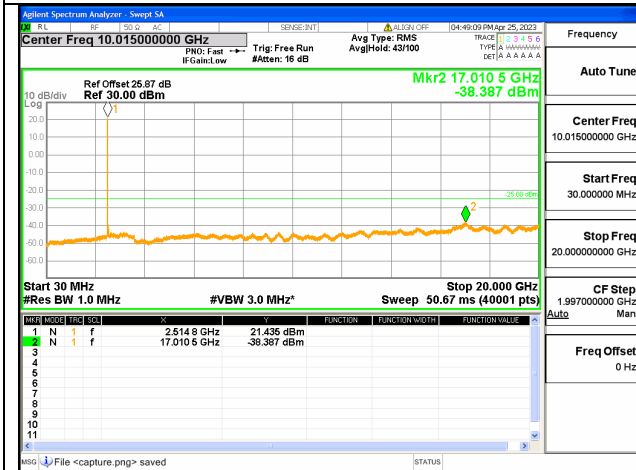

Band41C-30M-20G / 15+20MHz / 75RB+100RB / QPSK / Low CH

Band41C-20G-27G / 15+20MHz / 75RB+100RB / QPSK / Low CH

Band41C-30M-20G / 20+15MHz / 1RB+1RB / QPSK / Low CH

Band41C-20G-27G / 20+15MHz / 1RB+1RB / QPSK / Low CH