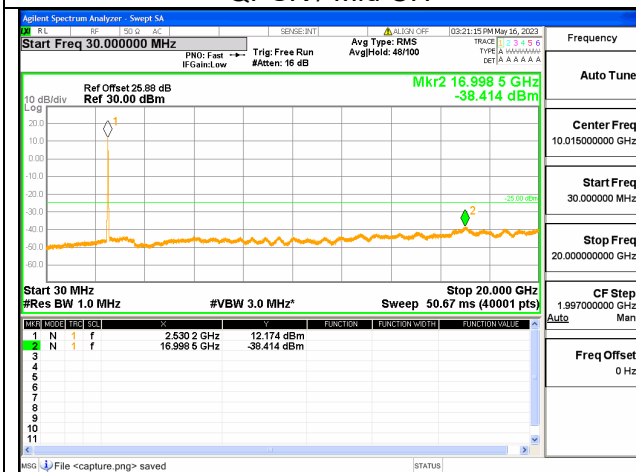

Band7C-30M-20G / 15+20MHz / 1RB+1RB / QPSK / Mid CH

Band7C-30M-20G / 15+20MHz / 75RB+100RB / QPSK / Mid CH