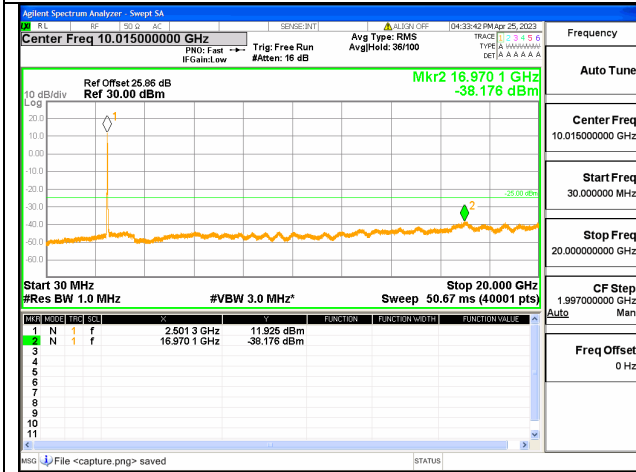

Band41C-30M-20G / 10+15MHz /1RB+1RB/
QPSK / Low CH

Band41C-30M-20G / 10+15MHz /50RB+75RB/
QPSK / Low CH