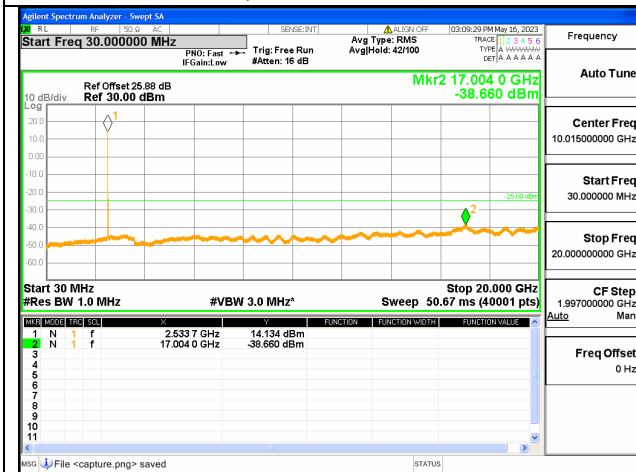

Band7C-30M-20G / 15+15MHz / 1RB+1RB / QPSK / Mid CH

Band7C-30M-20G / 15+15MHz / 1RB+1RB / QPSK / Mid CH