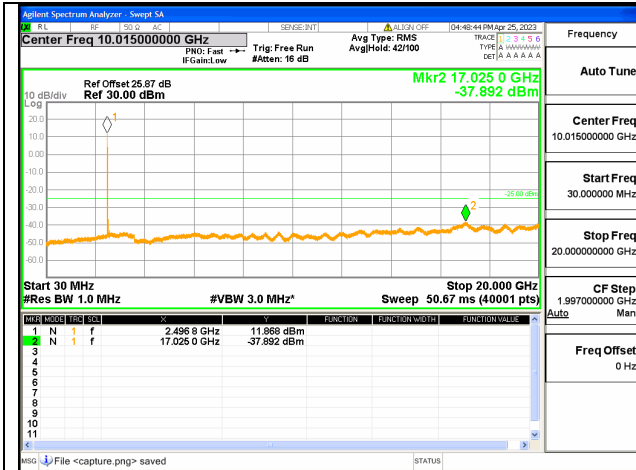

Band41C-30M-20G / 20+15MHz / 1RB+1RB / QPSK / Low CH