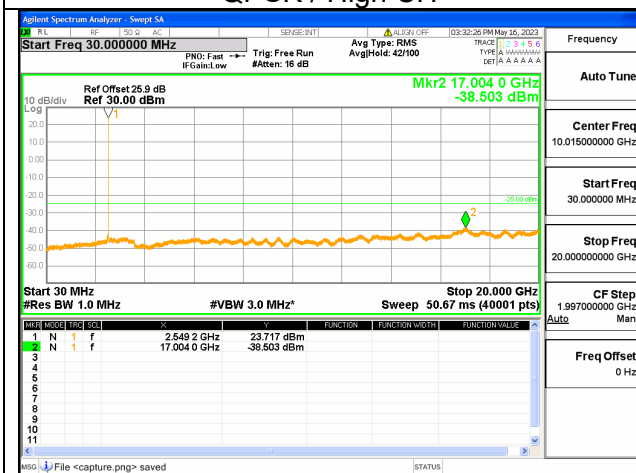

Band7C-30M-20G / 15+20MHz / 1RB+1RB / QPSK / High CH

Band7C-30M-20G / 15+20MHz / 1RB+1RB / QPSK / High CH