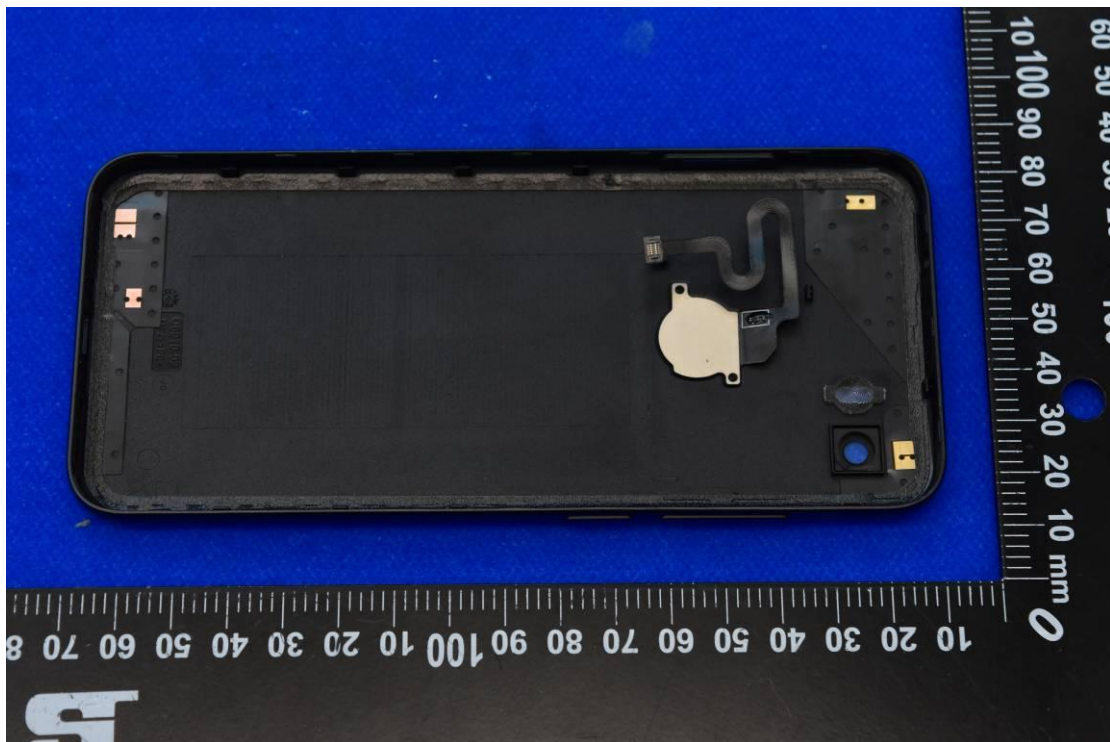

FCC ID: 2AUOUC6

Internal Photos

1. EUT uncover view

2. Antenna view