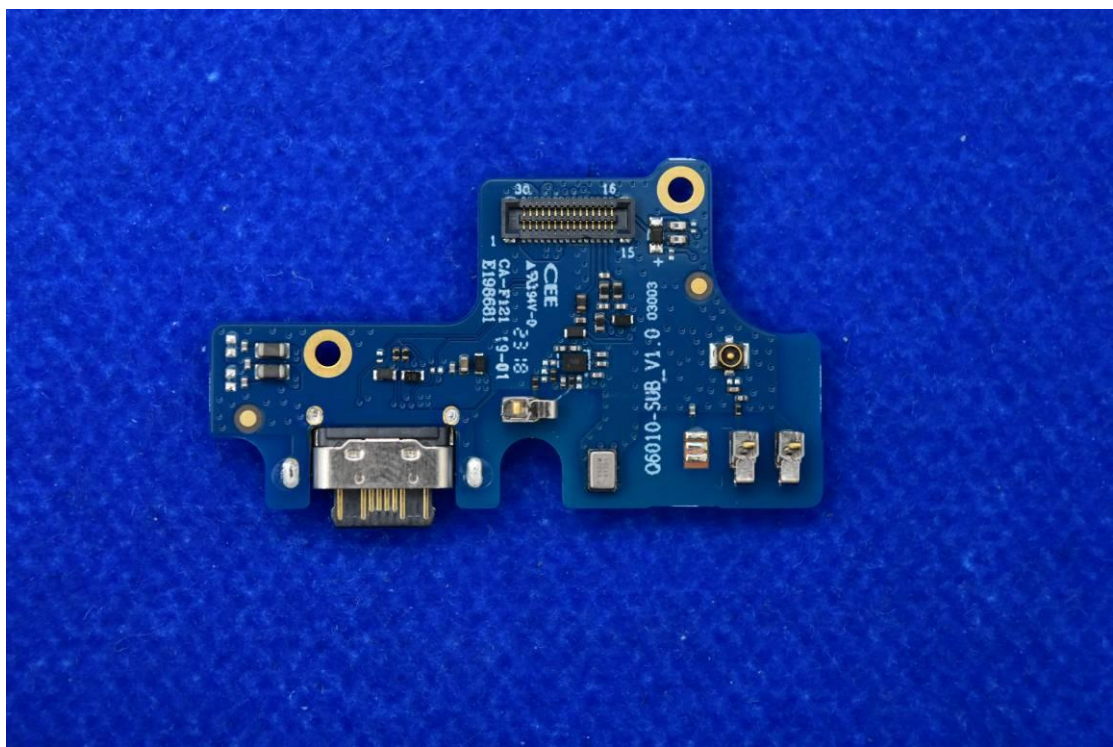

FCC ID: 2AUOUC6

Internal Photos

1. EUT uncover view

2. Antenna view