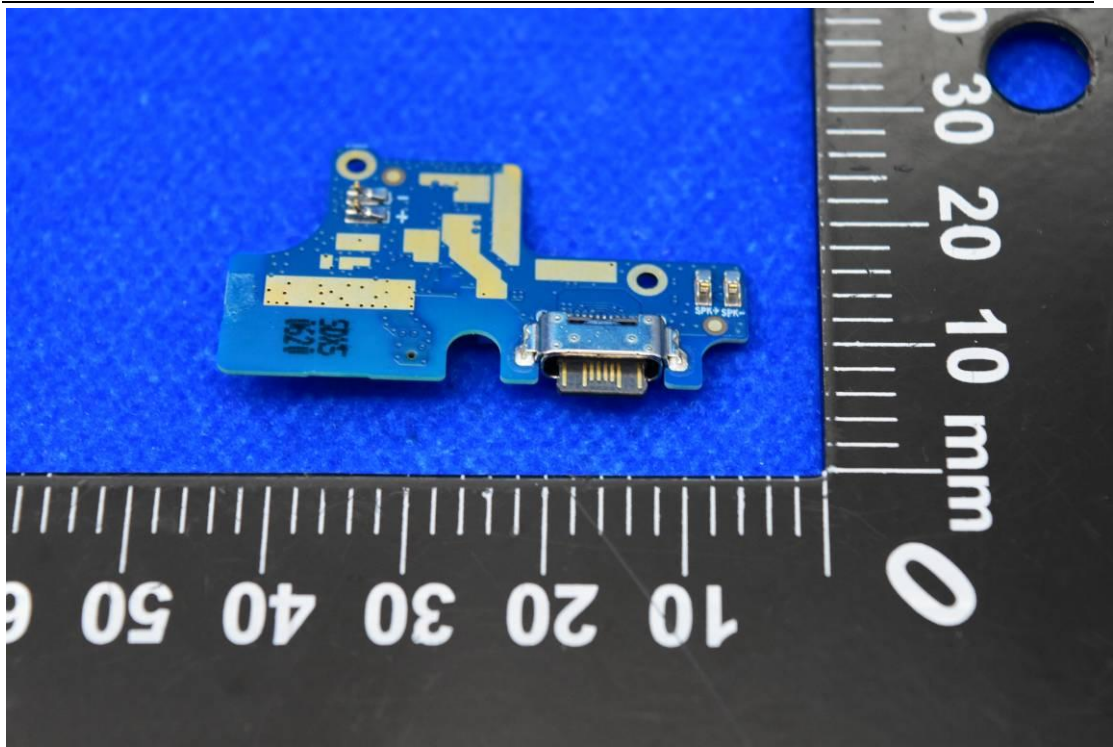

FCC ID: 2AUOUC6

Internal Photos

1. EUT uncover view

2. Antenna view