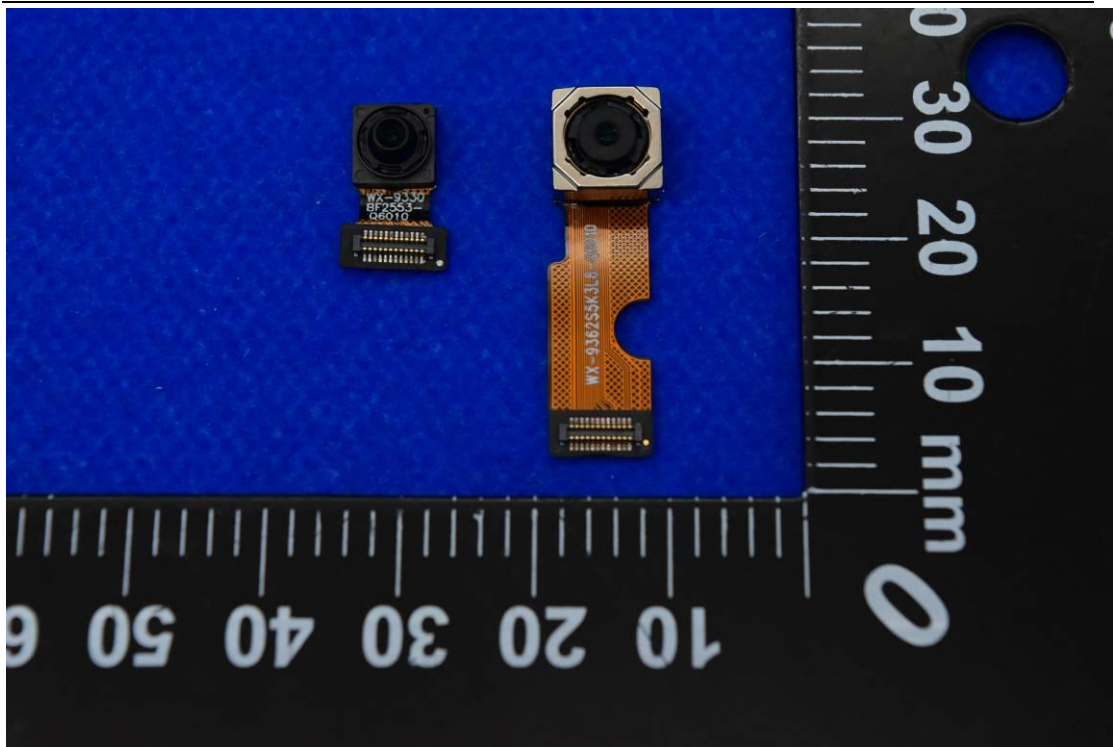

FCC ID: 2AUOUC6

Internal Photos

1. EUT uncover view

2. Antenna view