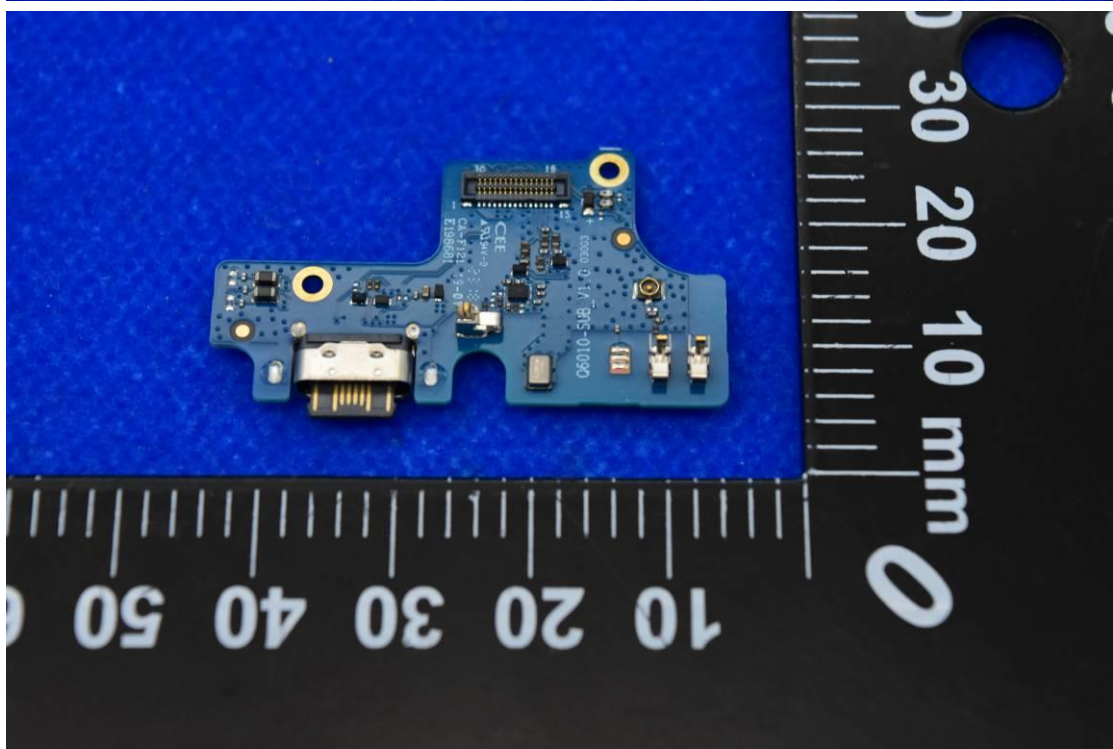

FCC ID: 2AUOUC6

Internal Photos

1. EUT uncover view

2. Antenna view