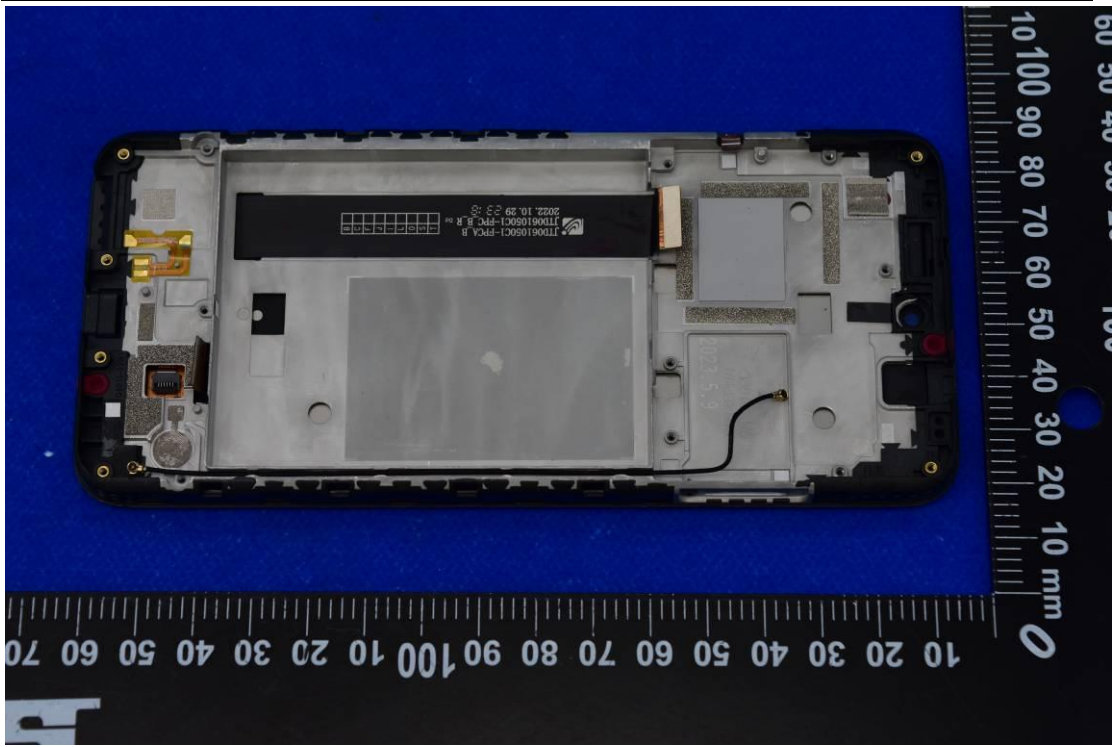

FCC ID: 2AUOUC6

Internal Photos

1. EUT uncover view

2. Antenna view