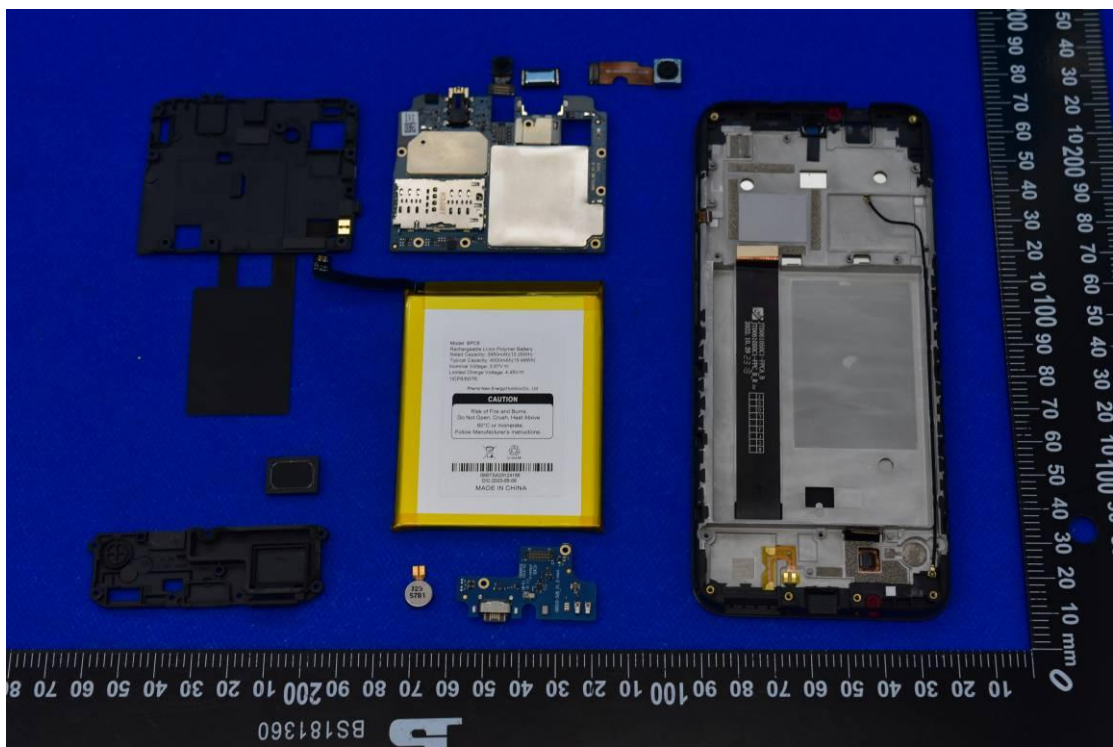

FCC ID: 2AUOUC6

Internal Photos

1. EUT uncover view

2. Antenna view