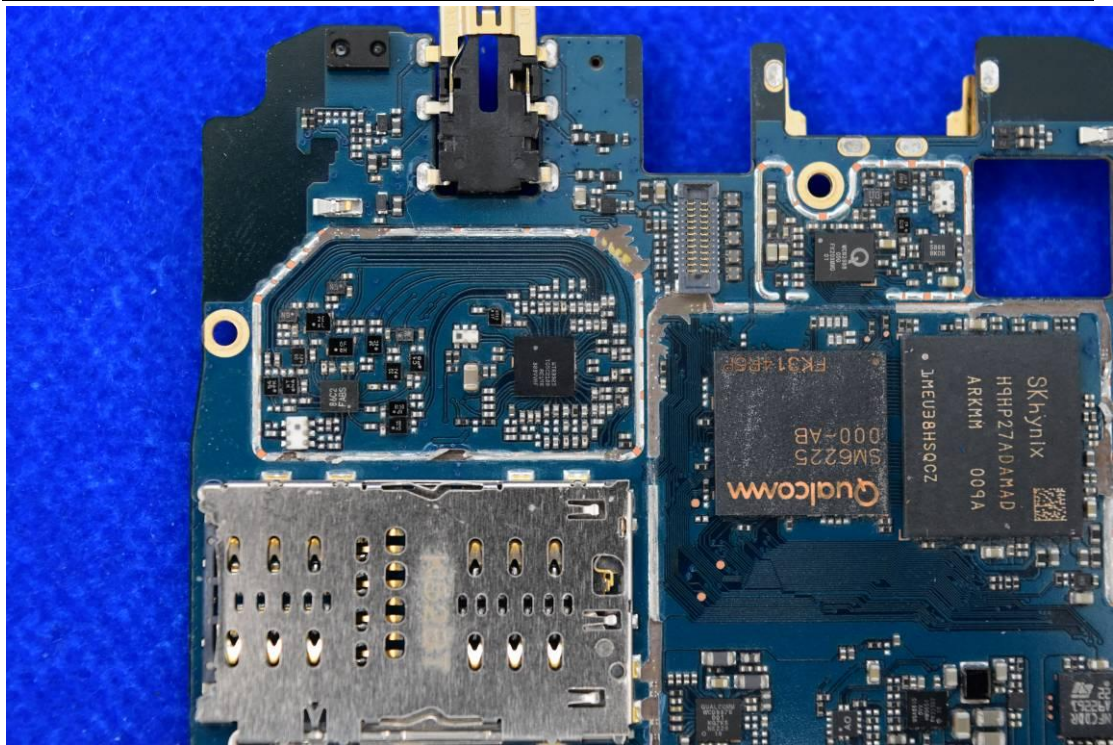

FCC ID: 2AUOUC6

Internal Photos

1. EUT uncover view

2. Antenna view