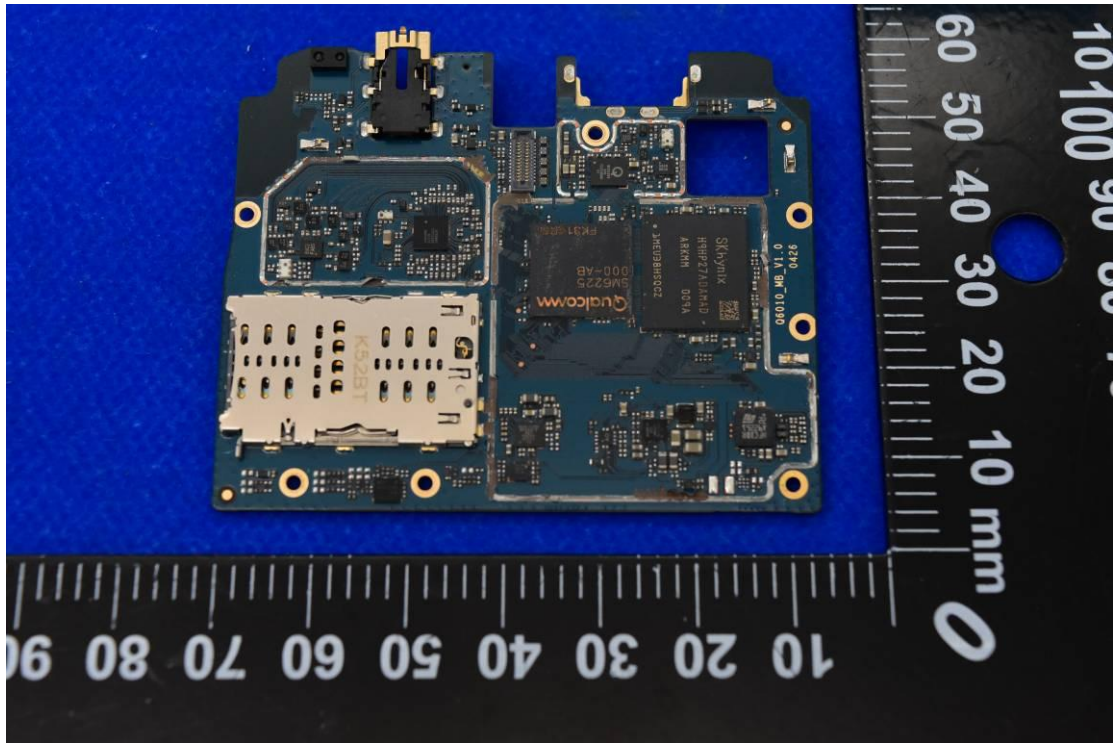

FCC ID: 2AUOUC6

Internal Photos

1. EUT uncover view

2. Antenna view