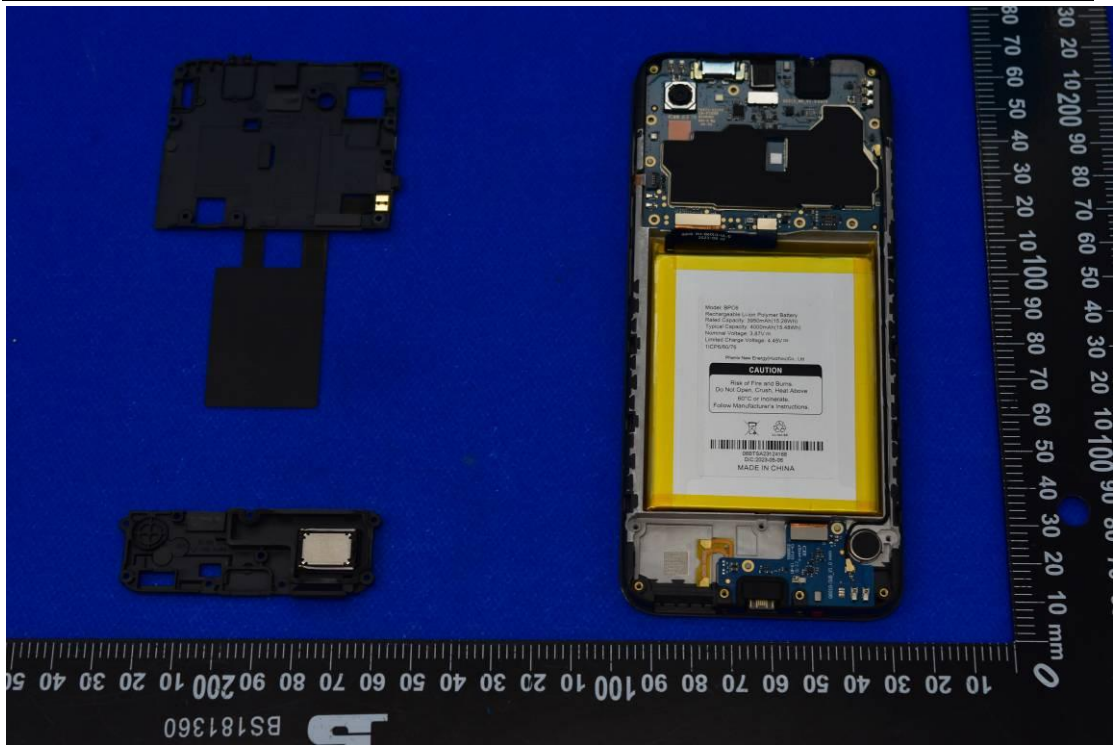

FCC ID: 2AUOUC6

Internal Photos

1. EUT uncover view

2. Antenna view