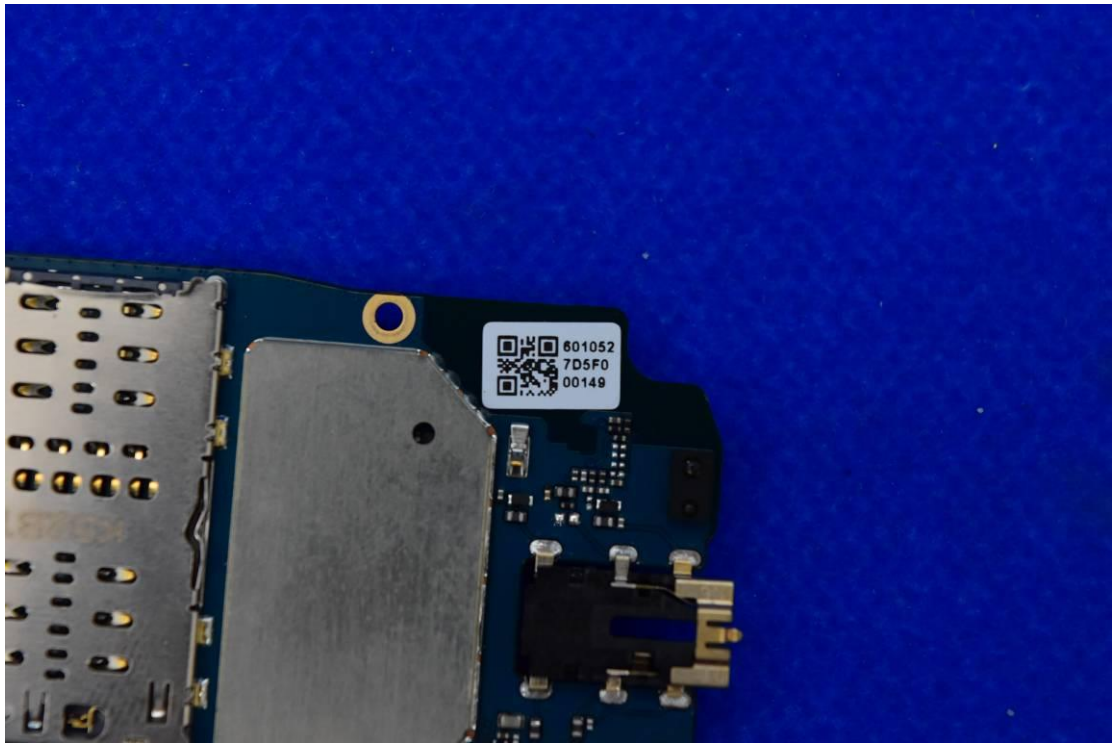

FCC ID: 2AUOUC6

Internal Photos

1. EUT uncover view

2. Antenna view