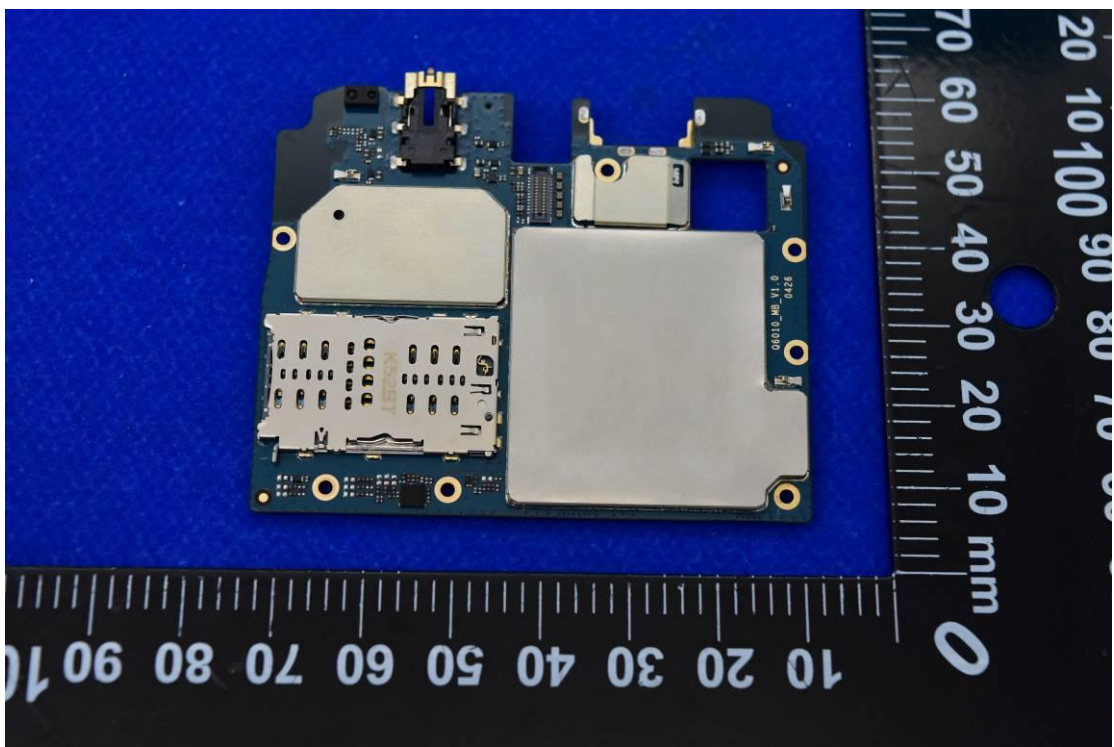

FCC ID: 2AUOUC6

Internal Photos

1. EUT uncover view

2. Antenna view