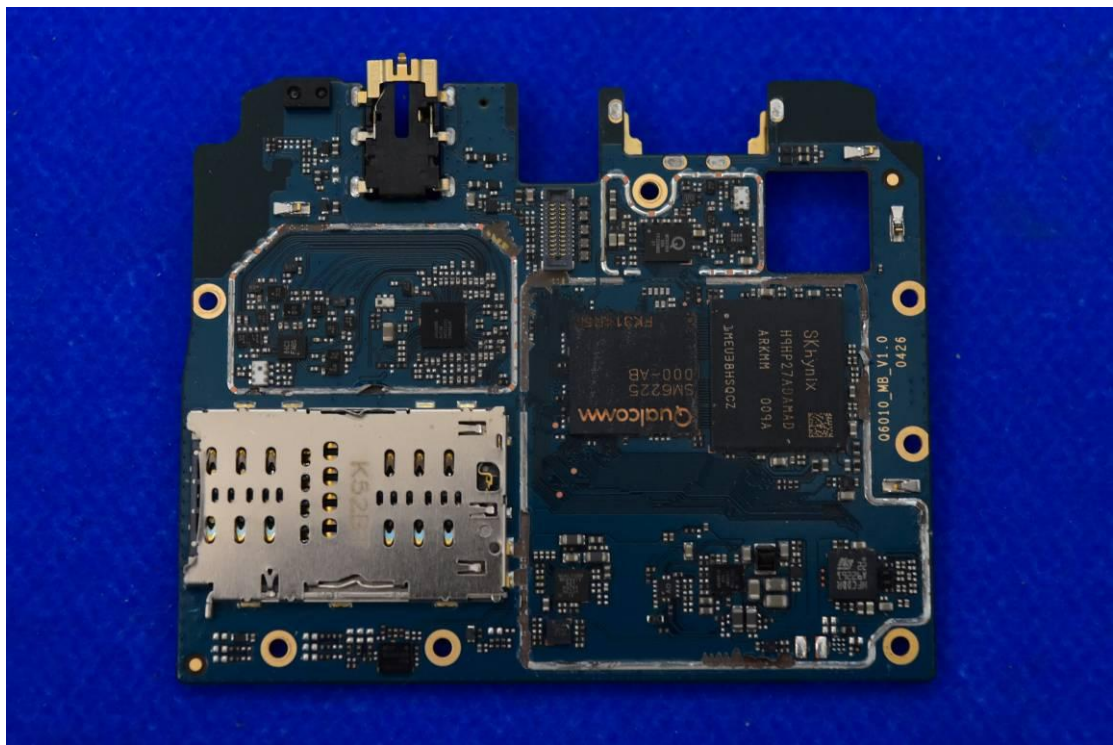

FCC ID: 2AUOUC6

Internal Photos

1. EUT uncover view

2. Antenna view