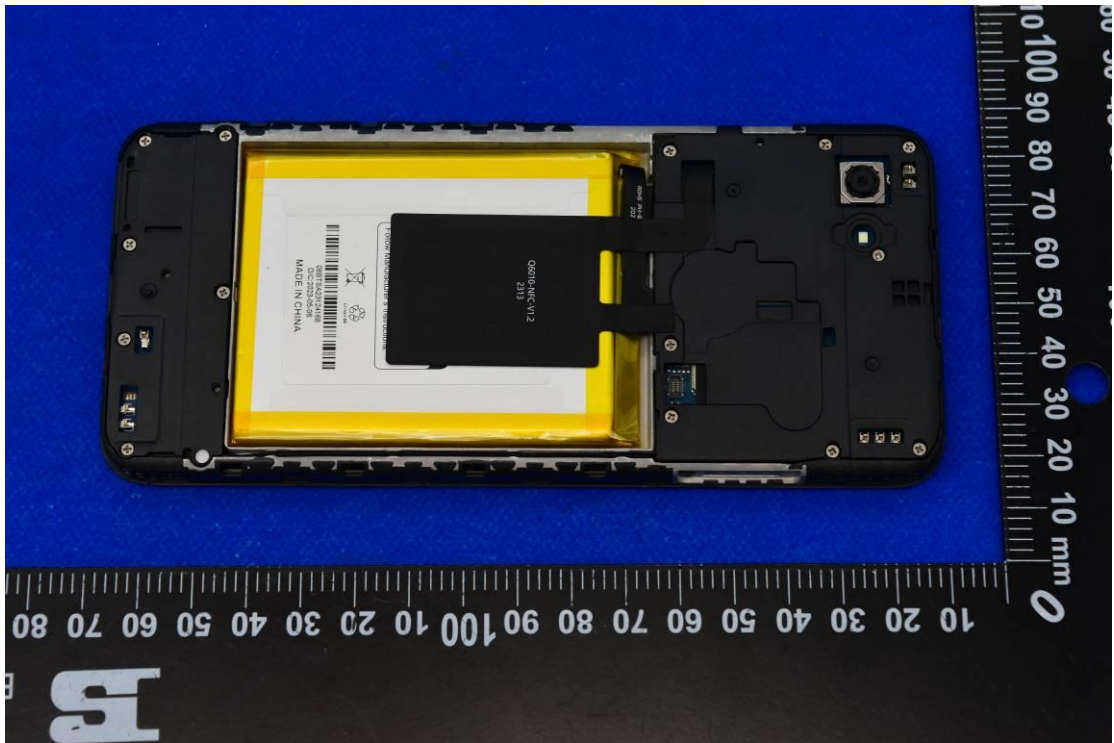

FCC ID: 2AUOUC6

Internal Photos

1. EUT uncover view

2. Antenna view