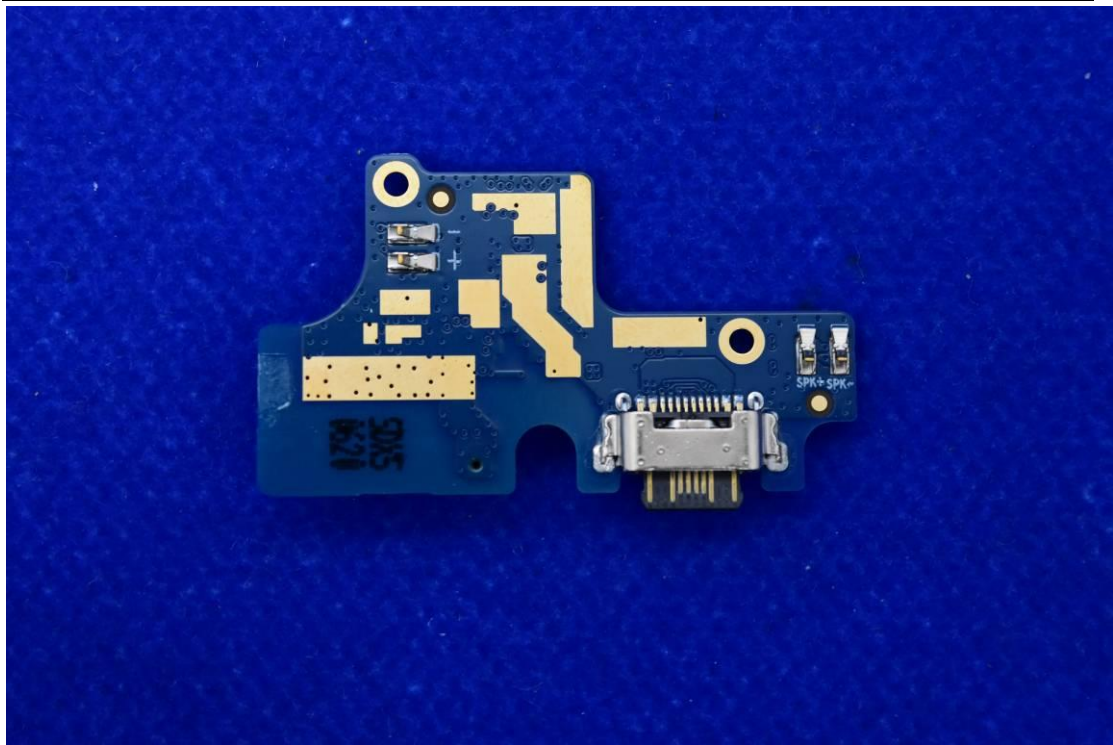

FCC ID: 2AUOUC6

Internal Photos

1. EUT uncover view

2. Antenna view