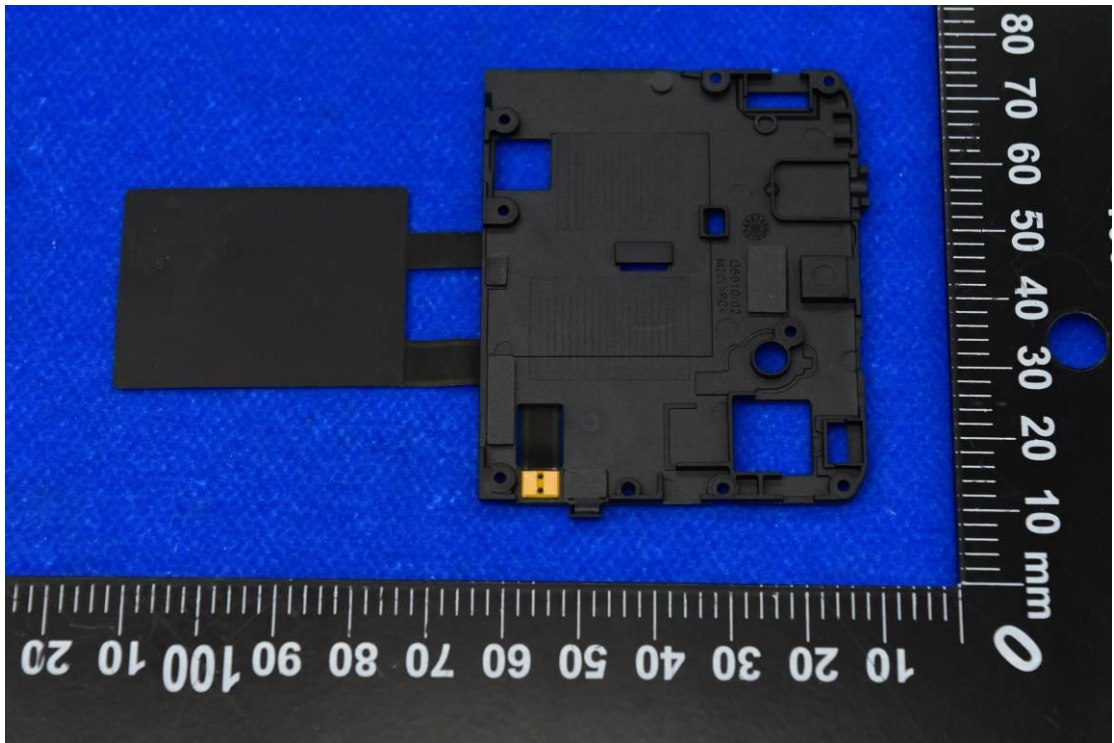

FCC ID: 2AUOUC6

Internal Photos

1. EUT uncover view

2. Antenna view