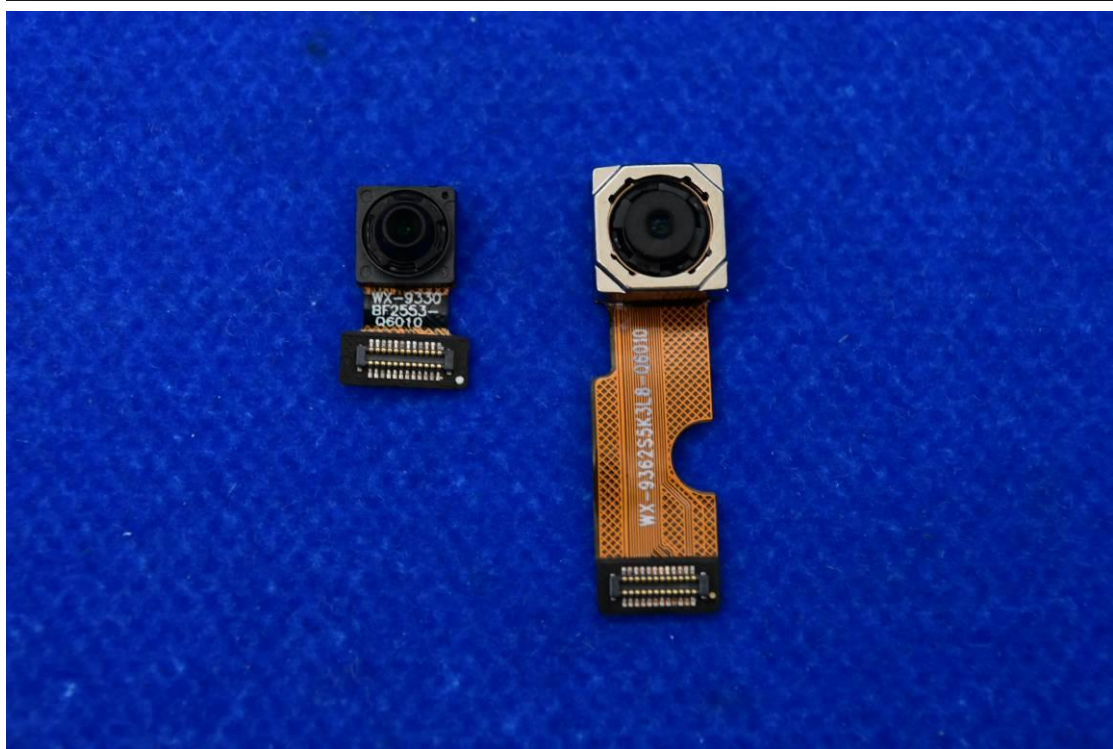

FCC ID: 2AUOUC6

Internal Photos

1. EUT uncover view

2. Antenna view