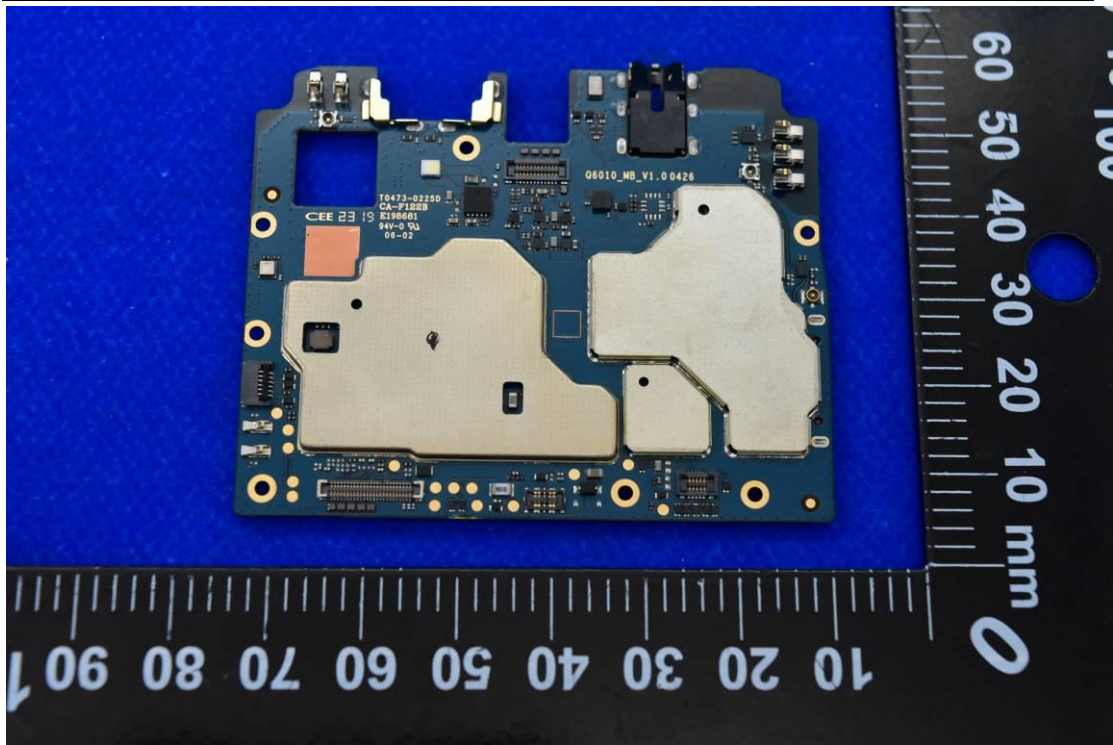

FCC ID: 2AUOUC6

Internal Photos

1. EUT uncover view

2. Antenna view