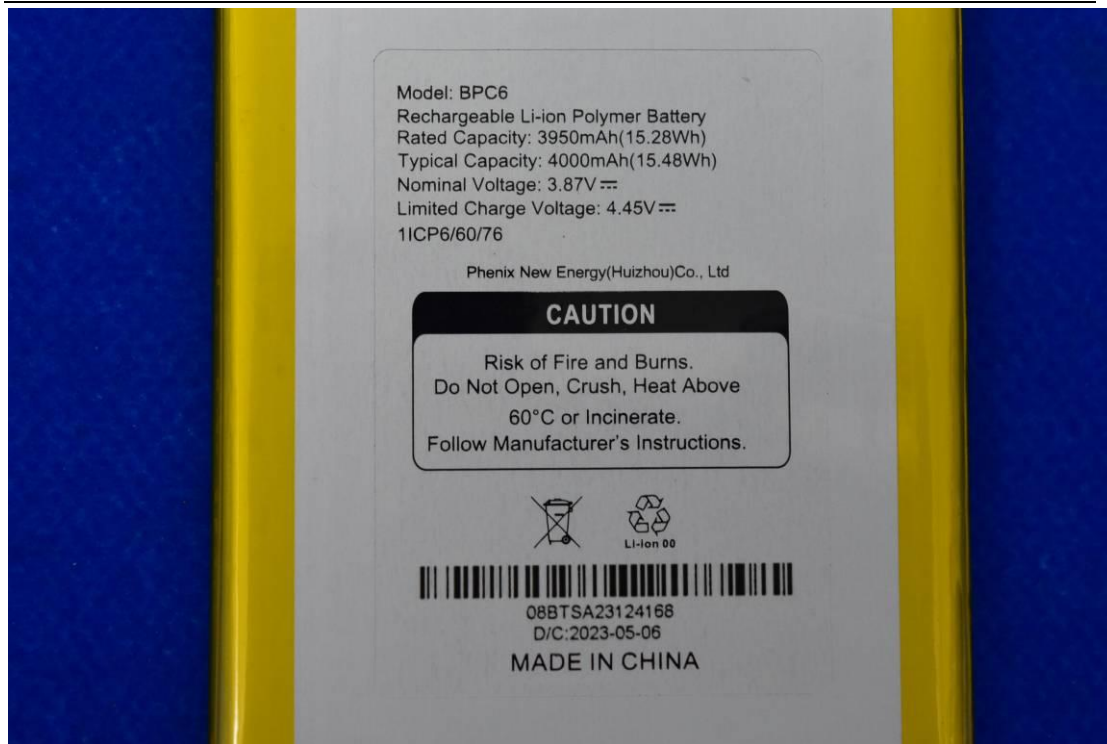

FCC ID: 2AUOUC6

Internal Photos

1. EUT uncover view

2. Antenna view