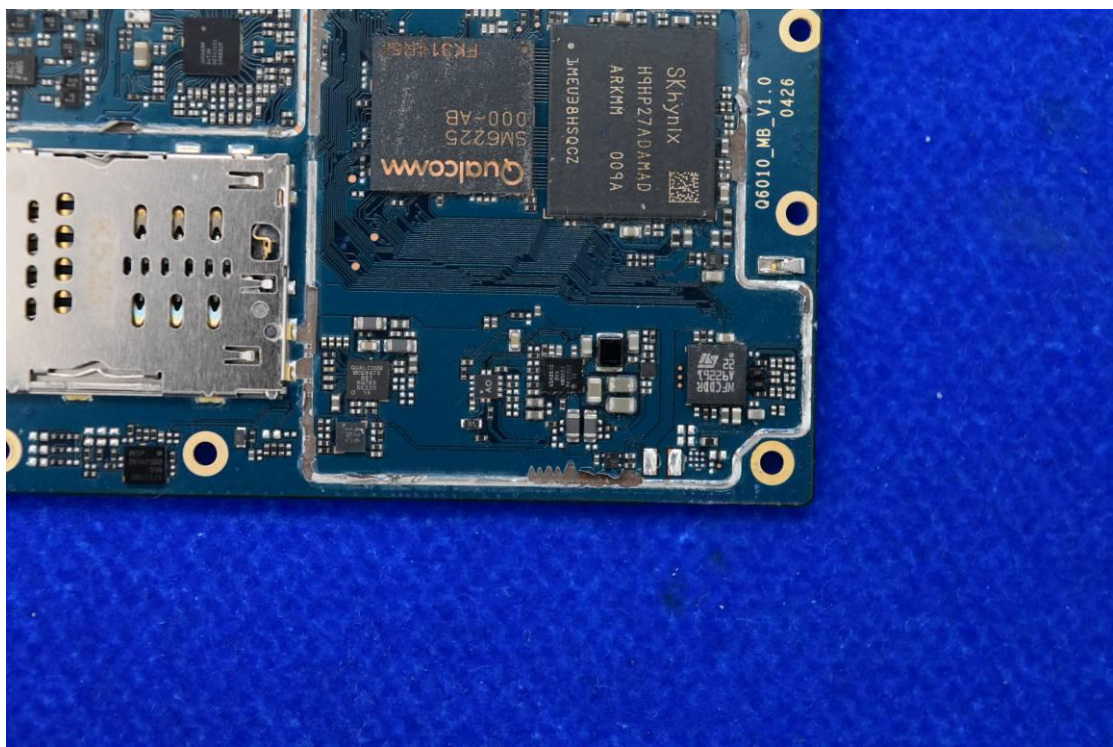

FCC ID: 2AUOUC6

Internal Photos

1. EUT uncover view

2. Antenna view