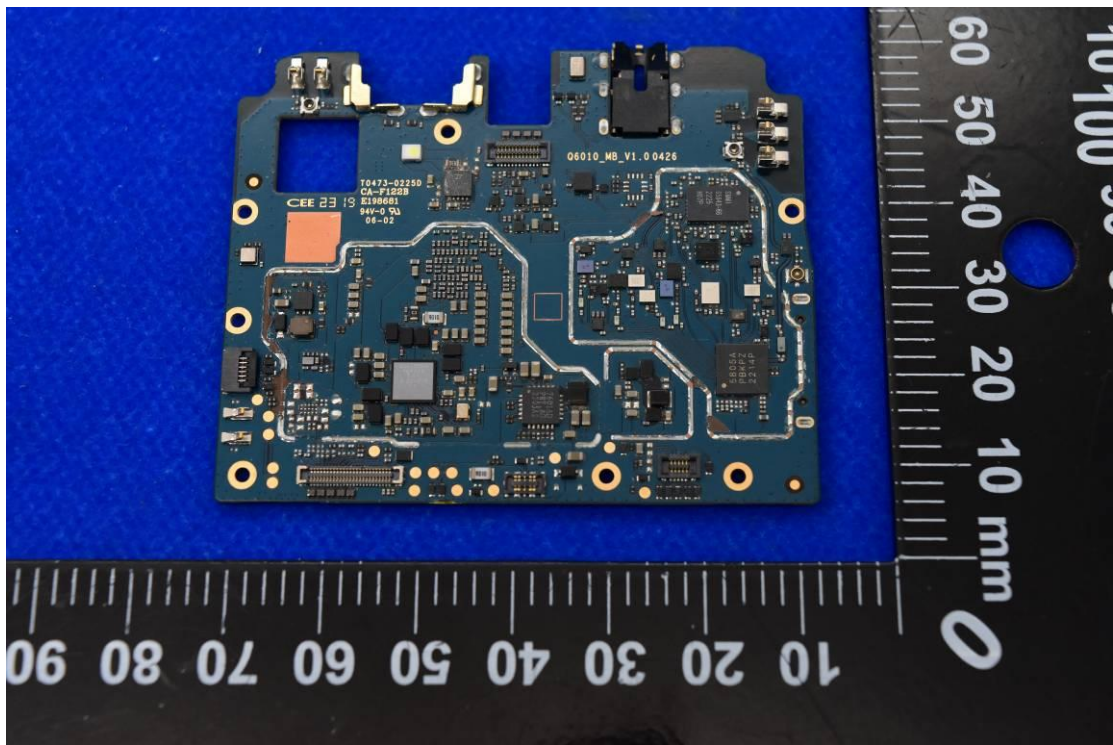

FCC ID: 2AUOUC6

Internal Photos

1. EUT uncover view

2. Antenna view