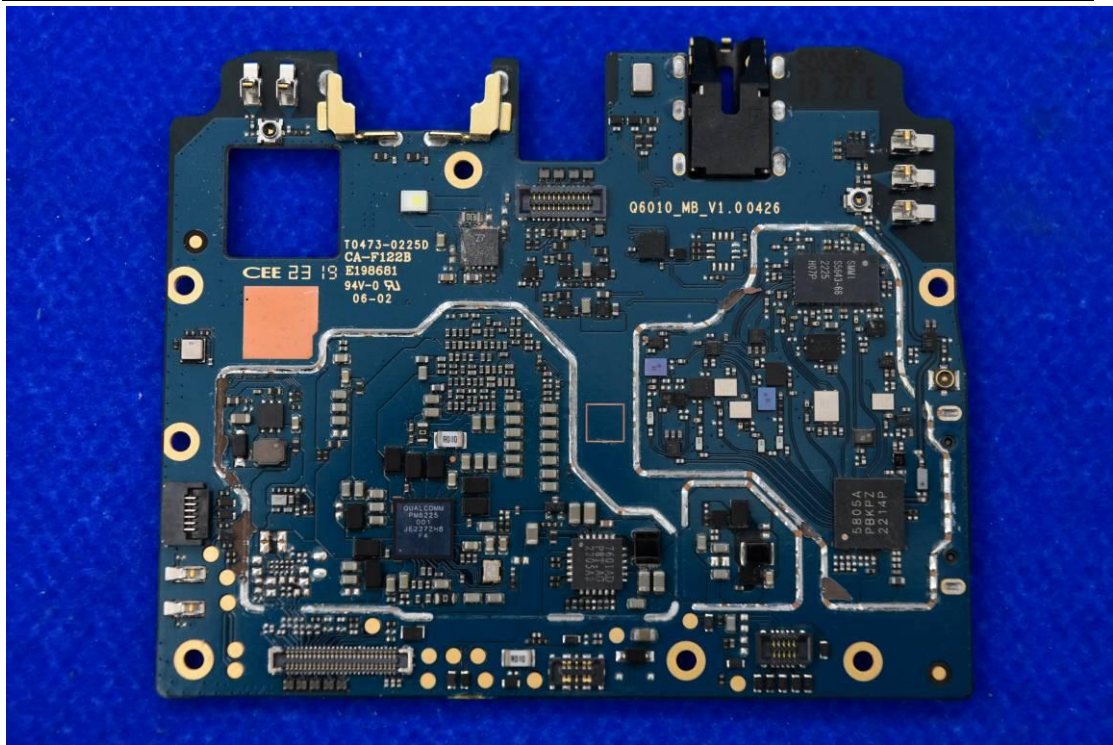

FCC ID: 2AUOUC6

Internal Photos

1. EUT uncover view

2. Antenna view