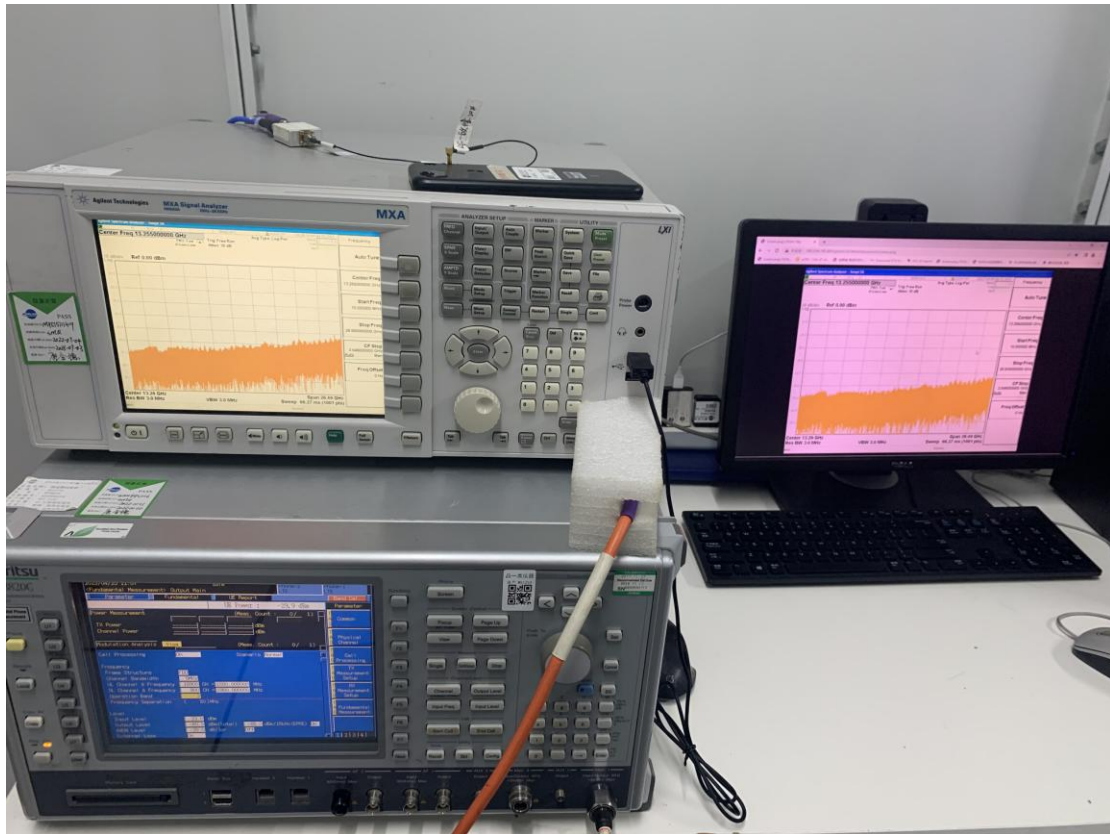

FCC ID: 2AUOUC6

Test Setup Photos

1. Radiated Spurious Emission(30MHz-1GHz)

2. Radiated Spurious Emission(above 1GHz)

3. RF measurement setup

(GSM&WCDMA<E)