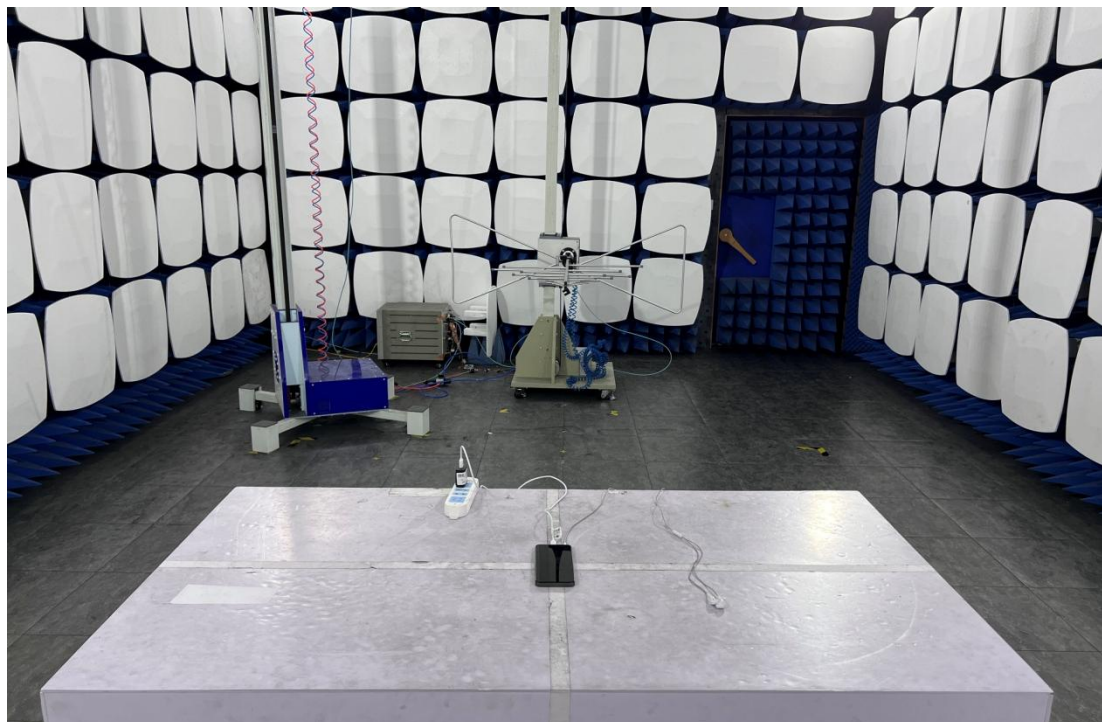

FCC ID: 2AUOUC6

Test Setup Photos

1. Radiated Spurious Emission(30MHz-1GHz)

2. Radiated Spurious Emission(above 1GHz)

3. RF measurement setup

(GSM&WCDMA<E)