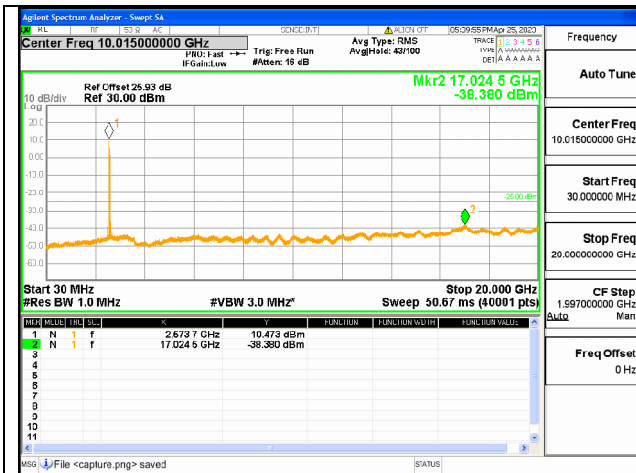

Band41C-30M-20G / 20+20MHz / 1RB+1RB / QPSK / Mid CH