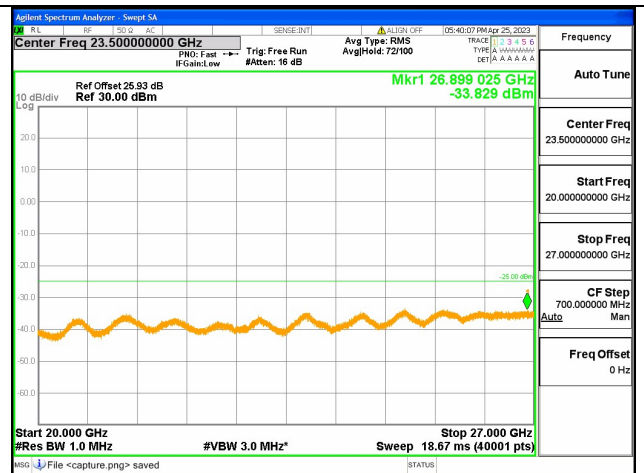

Band41C-20G-27G / 20+15MHz / 100RB+75RB / QPSK / Mid CH

Band41C-20G-27G / 20+20MHz / 1RB+1RB / QPSK / Mid CH