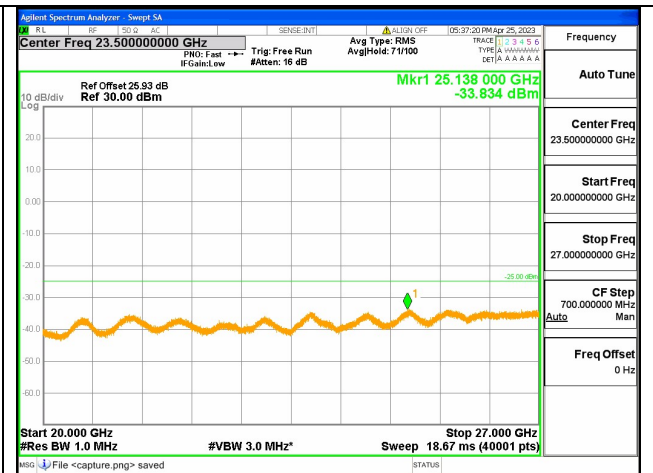

Band41C-30M-20G / 15+20MHz / 1RB+1RB / QPSK / Mid CH

Band41C-20G-27G / 15+20MHz / 1RB+1RB / QPSK / Mid CH

Band41C-30M-20G / 15+20MHz / 75RB+100RB / QPSK / Mid CH

Band41C-20G-27G / 15+20MHz / 75RB+100RB / QPSK / Mid CH

Band41C-30M-20G / 20+15MHz / 1RB+1RB / QPSK / Mid CH

Band41C-20G-27G / 20+15MHz / 1RB+1RB / QPSK / Mid CH

Band41C-30M-20G / 20+15MHz / 1RB+1RB / QPSK / Mid CH

Band41C-20G-27G / 20+15MHz / 1RB+1RB / QPSK / Mid CH