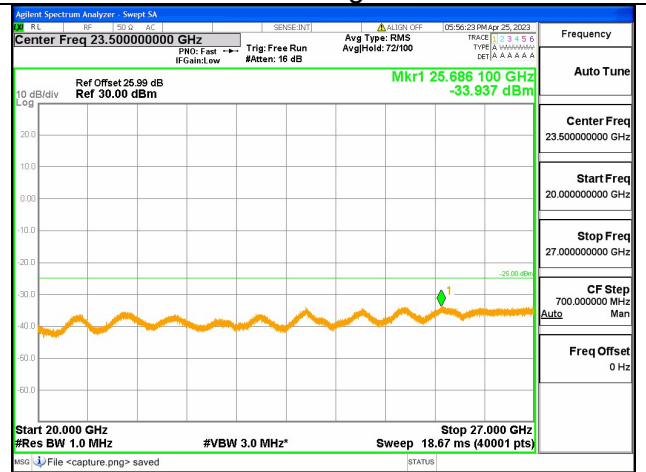

Band41C-20G-27G / 20+5MHz / 1RB+1RB / QPSK / High CH

Band41C-20G-27G / 20+5MHz / 1RB+1RB / QPSK / High CH