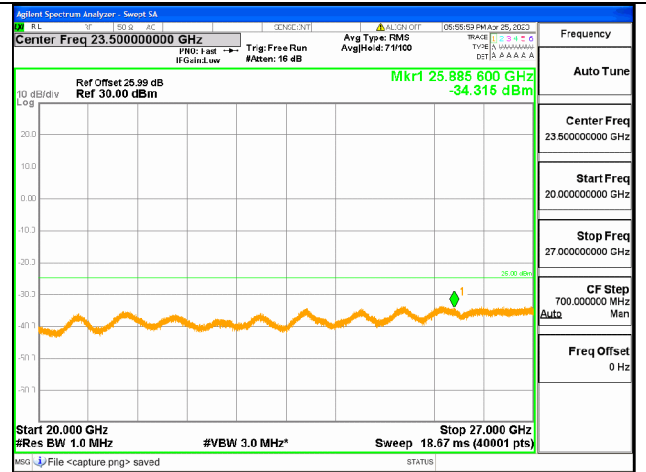

Band41C-20G-27G / 5+20MHz / 25RB+100RB / QPSK / High CH

Band41C-20G-27G / 20+5MHz / 1RB+1RB / QPSK / High CH