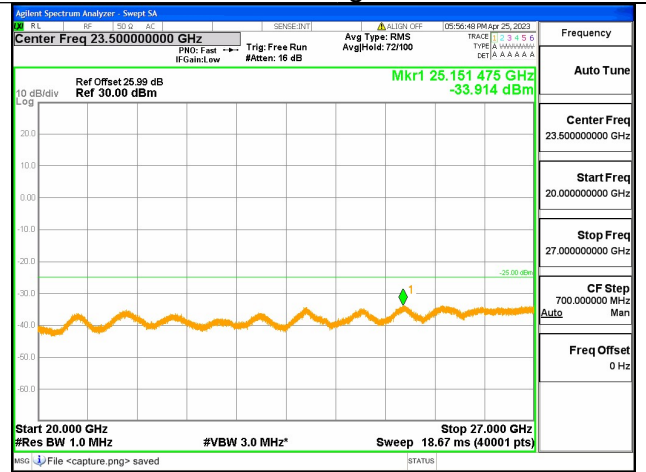

Band41C-20G-27G / 20+5MHz / 1RB+1RB / QPSK / High CH

Band41C-20G-27G / 20+5MHz / 100RB+25RB / QPSK / High CH