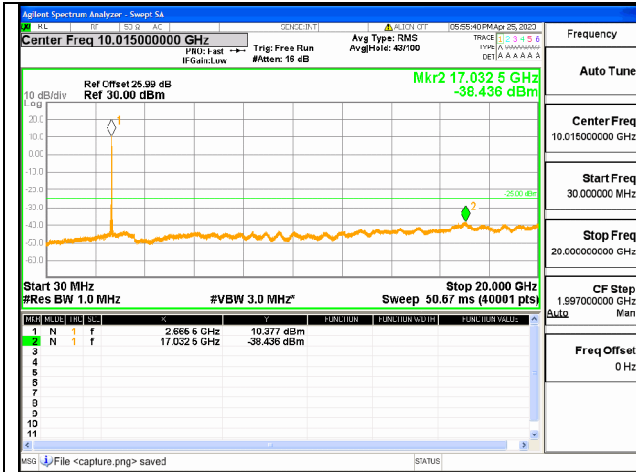

Band41C-30M-20G / 20+5MHz / 1RB+1RB / QPSK / High CH