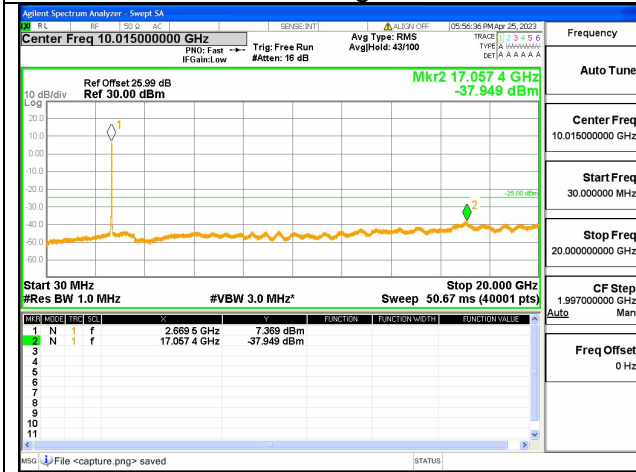

Band41C-30M-20G / 20+5MHz / 1RB+1RB / QPSK / High CH

Band41C-30M-20G / 20+5MHz / 100RB+25RB / QPSK / High CH