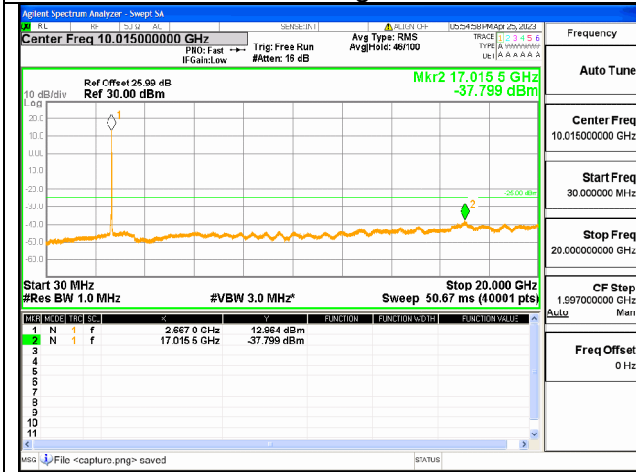

Band41C-30M-20G / 5+20MHz / 1RB+1RB / QPSK / High CH

Band41C-20G-27G / 5+20MHz / 1RB+1RB / QPSK / High CH

Band41C-30M-20G / 5+20MHz / 1RB+1RB / QPSK / High CH

Band41C-20G-27G / 5+20MHz / 1RB+1RB / QPSK / High CH