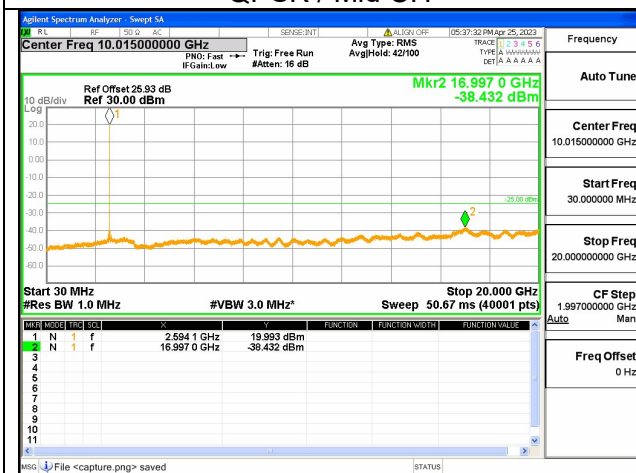

Band41C-30M-20G / 20+15MHz / 1RB+1RB / QPSK / Mid CH

Band41C-30M-20G / 20+15MHz / 1RB+1RB / QPSK / Mid CH