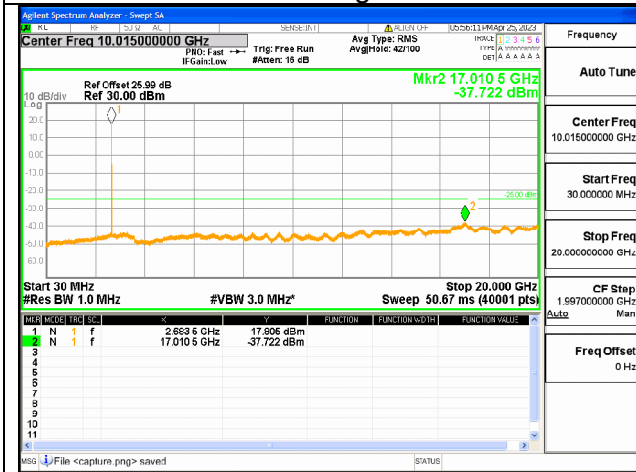

Band41C-30M-20G / 5+20MHz / 25RB+100RB / QPSK / High CH

Band41C-20G-27G / 5+20MHz / 25RB+100RB / QPSK / High CH

Band41C-30M-20G / 20+5MHz / 1RB+1RB / QPSK / High CH

Band41C-20G-27G / 20+5MHz / 1RB+1RB / QPSK / High CH