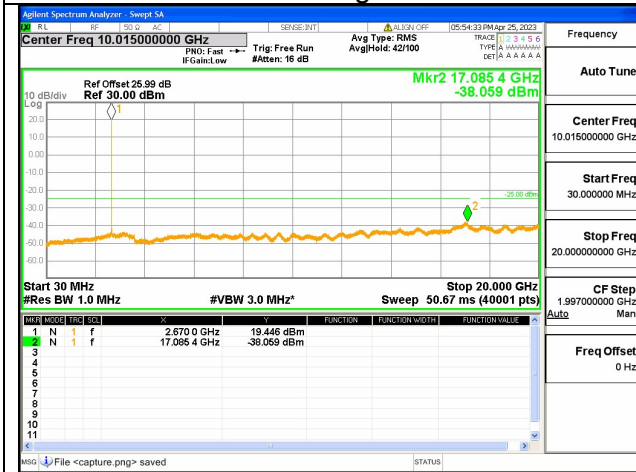

Band41C-30M-20G / 5+20MHz / 1RB+1RB / QPSK / High CH

Band41C-30M-20G / 5+20MHz / 1RB+1RB / QPSK / High CH