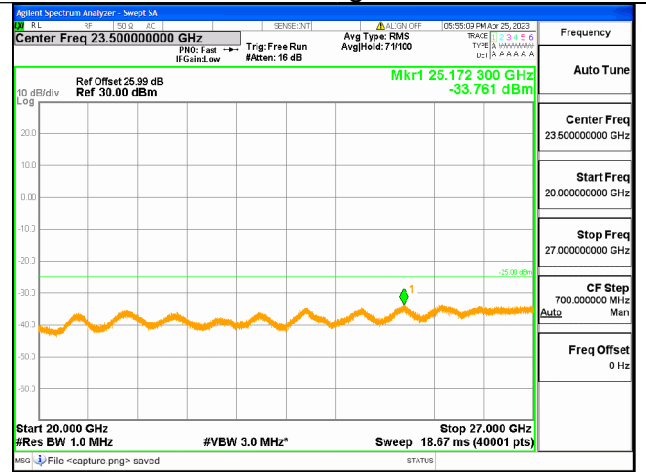

Band41C-30M-20G / 5+20MHz / 1RB+1RB / QPSK / High CH

Band41C-20G-27G / 5+20MHz / 1RB+1RB / QPSK / High CH

Band41C-30M-20G / 5+20MHz / 1RB+1RB / QPSK / High CH

Band41C-20G-27G / 5+20MHz / 1RB+1RB / QPSK / High CH

Band41C-30M-20G / 5+20MHz / 25RB+100RB / QPSK / High CH

Band41C-20G-27G / 5+20MHz / 25RB+100RB / QPSK / High CH

Band41C-30M-20G / 20+5MHz / 1RB+1RB / QPSK / High CH

Band41C-20G-27G / 20+5MHz / 1RB+1RB / QPSK / High CH