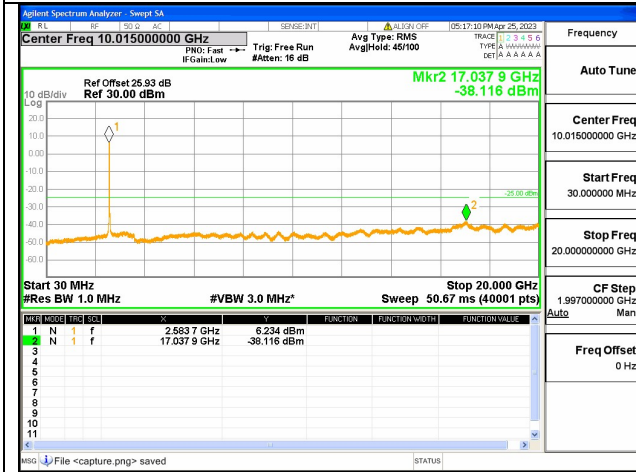

Band41C-30M-20G / 20+5MHz / 1RB+1RB / QPSK / Mid CH

Band41C-30M-20G / 20+5MHz / 100RB+25RB / QPSK / Mid CH