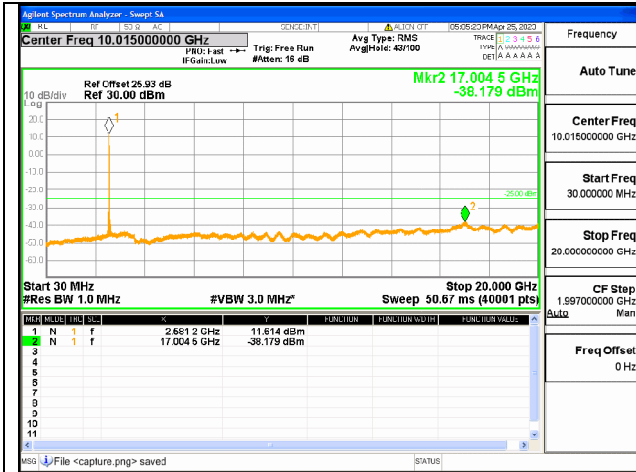

Band41C-30M-20G / 20+5MHz / 1RB+1RB / QPSK / Mid CH