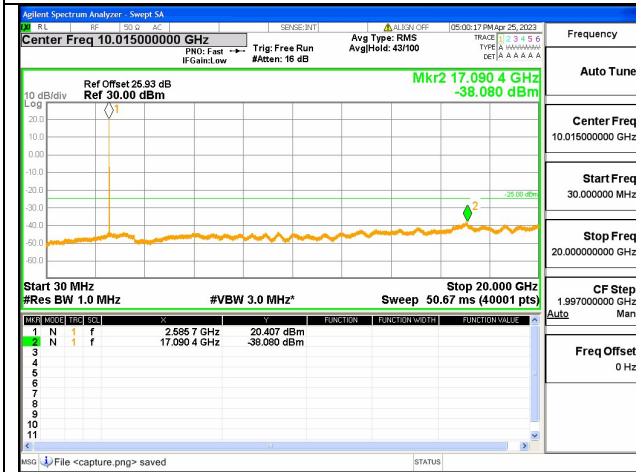

Band41C-30M-20G / 5+20MHz / 1RB+1RB / QPSK / Mid CH

Band41C-30M-20G / 5+20MHz / 1RB+1RB / QPSK / Mid CH