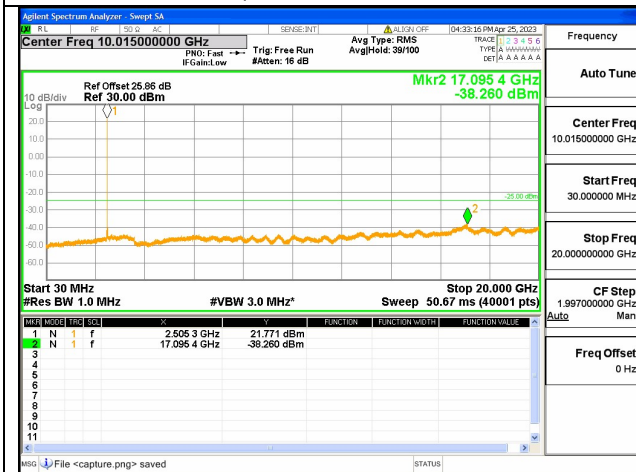

Band41C-30M-20G / 10+15MHz /1RB+1RB/
QPSK / Low CH

Band41C-30M-20G / 10+15MHz /1RB+1RB/
QPSK / Low CH