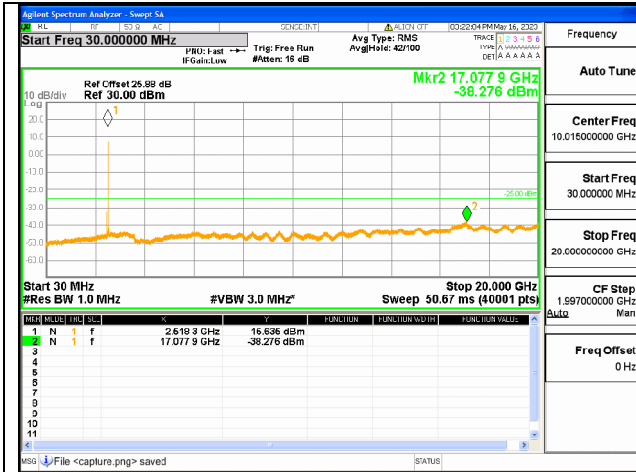

Band7C-30M-20G / 20+15MHz /1RB+1RB/
QPSK / Mid CH