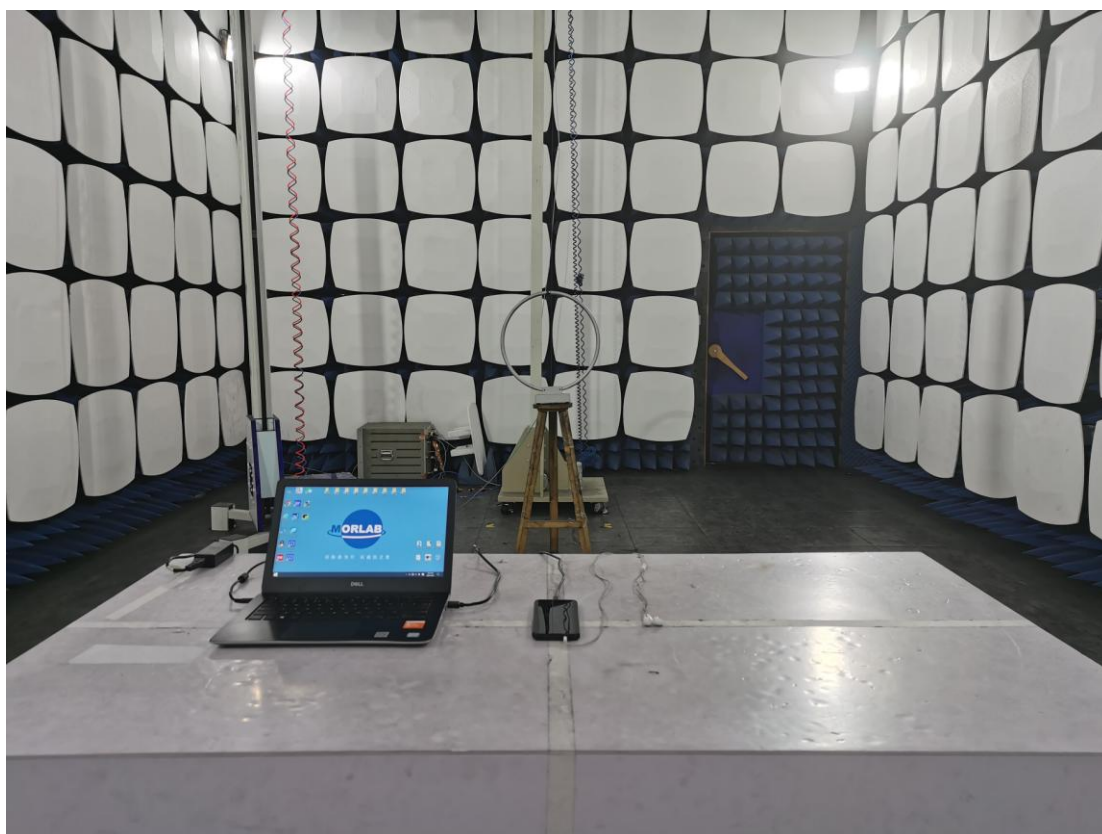

FCC ID: 2AUOUC6

Test Setup Photos

1. Conducted emission main's port front view

2. Conducted emission main's port side view

3. Radiated emission (9KHz-30MHz)

4. Radiated emission (30MHz-1GHz)

5. Radiated emission (above 1GHz)

6. RF measurement setup

(WIFI 5G)

(DFS)