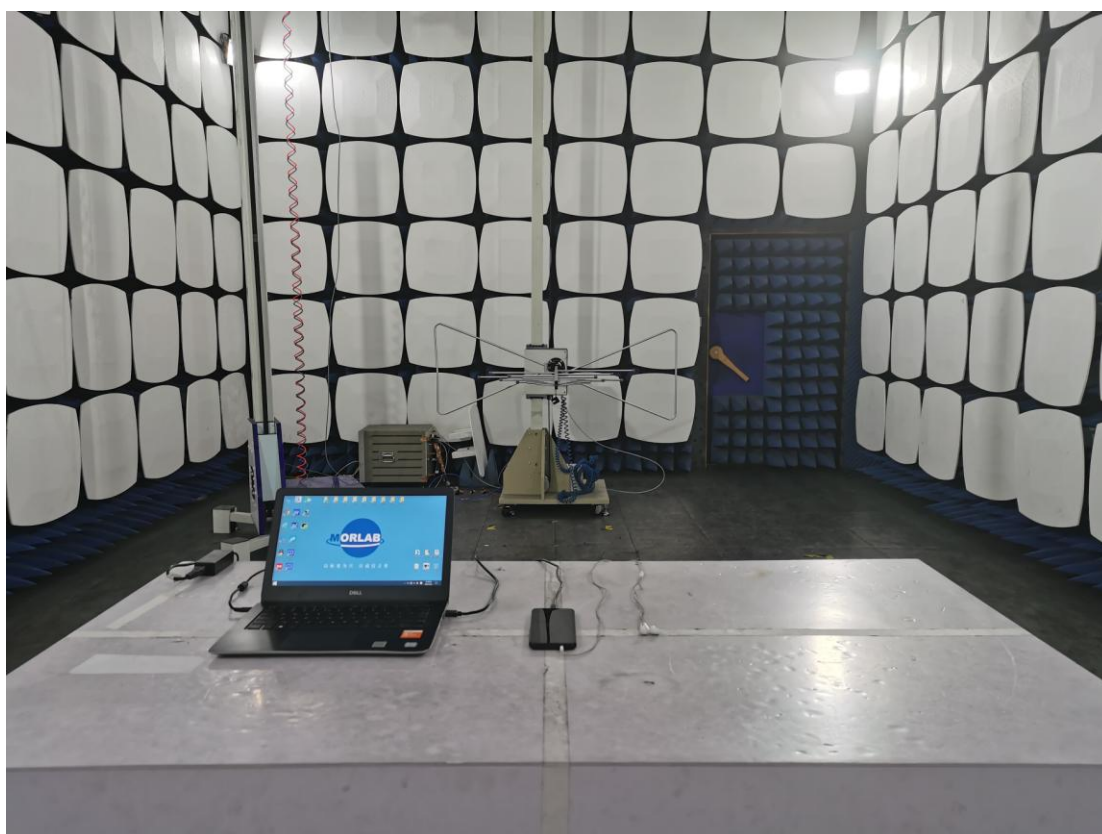

FCC ID: 2AUOUC6

Test Setup Photos

1. Conducted emission main's port front view

2. Conducted emission main's port side view

3. Radiated emission (9KHz-30MHz)

4. Radiated emission (30MHz-1GHz)

5. Radiated emission (above 1GHz)

6. RF measurement setup

(WIFI 5G)

(DFS)