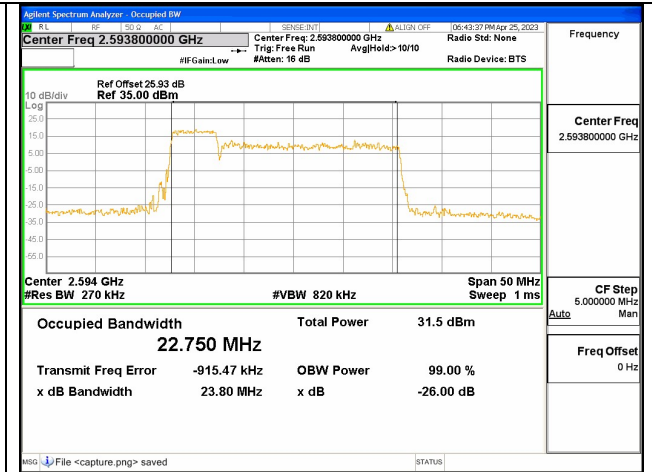

Band41C / 20+20MHz / 64QAM/ Low CH

Band41C / 5+20MHz / 16QAM/ Mid CH