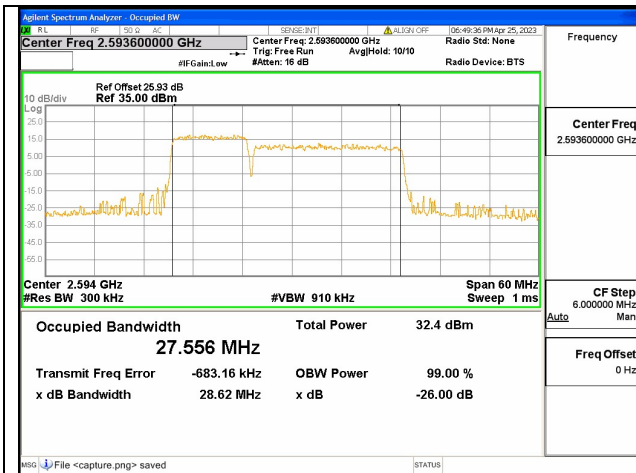

Band41C / 10+15MHz / 16QAM/ Mid CH

Band41C / 10+15MHz / 64QAM/ Mid CH

Band41C / 15+10MHz / QPSK/ Mid CH

Band41C / 15+10MHz / 16QAM/ Mid CH

Band41C / 15+10MHz / 64QAM/ Mid CH

Band41C / 10+20MHz / QPSK/ Mid CH