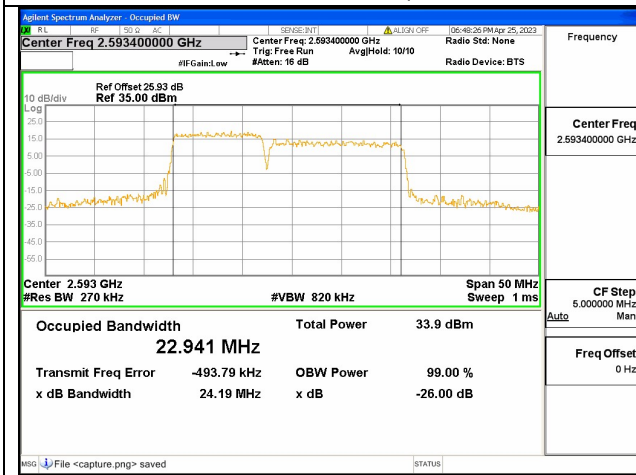

Band41C / 10+15MHz / QPSK/ Mid CH

Band41C / 10+15MHz / 64QAM/ Mid CH