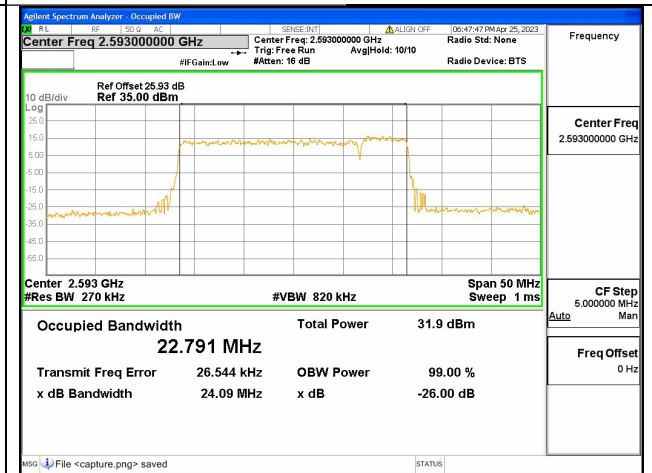

Band41C / 5+20MHz / QPSK/ Mid CH

Band41C / 5+20MHz / 16QAM/ Mid CH

Band41C / 5+20MHz / 64QAM/ Mid CH

Band41C / 20+5MHz / QPSK/ Mid CH

Band41C / 20+5MHz / 16QAM/ Mid CH

Band41C / 20+5MHz / 64QAM/ Mid CH

Band41C / 10+15MHz / QPSK/ Mid CH