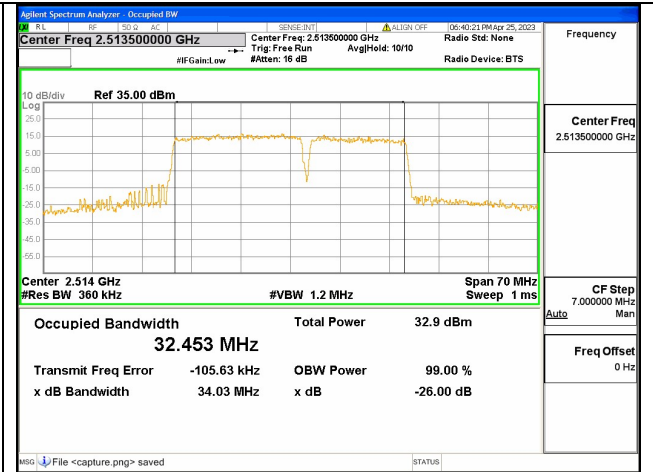

Band41C / 20+15MHz / QPSK/ Low CH

Band41C / 20+15MHz / 16QAM/ Low CH

Band41C / 20+15MHz / 64QAM/ Low CH

Band41C / 20+20MHz / QPSK/ Low CH

Band41C / 20+20MHz / 16QAM/ Low CH

Band41C / 20+20MHz / 64QAM/ Low CH