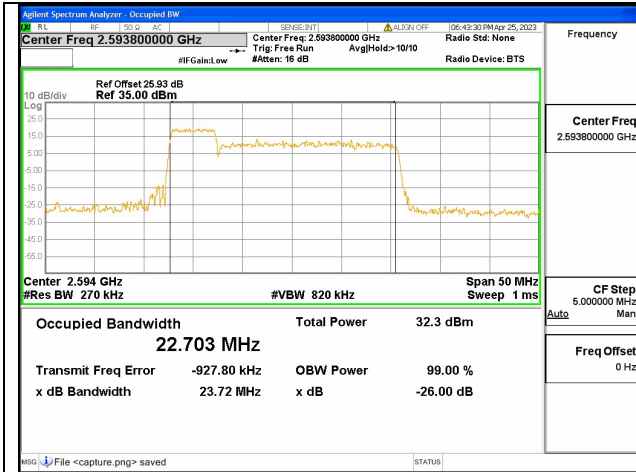

Band41C / 20+15MHz / QPSK/ Low CH

Band41C / 20+15MHz / 16QAM/ Low CH

Band41C / 20+15MHz / 64QAM/ Low CH

Band41C / 20+20MHz / QPSK/ Low CH

Band41C / 20+20MHz / 16QAM/ Low CH

Band41C / 20+20MHz / 64QAM/ Low CH