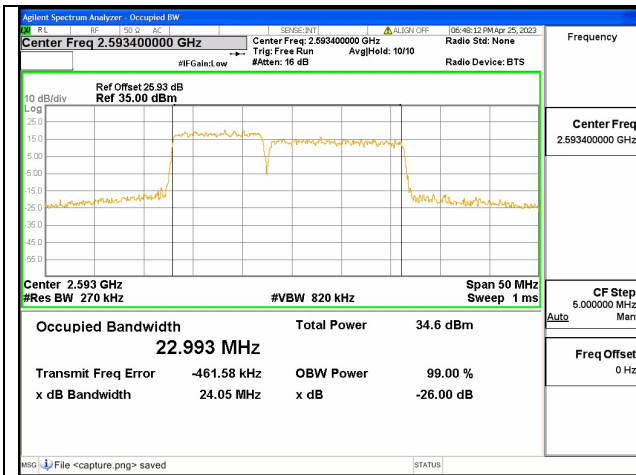

Band41C / 5+20MHz / QPSK/ Mid CH

Band41C / 5+20MHz / 16QAM/ Mid CH

Band41C / 5+20MHz / 64QAM/ Mid CH

Band41C / 20+5MHz / QPSK/ Mid CH

Band41C / 20+5MHz / 16QAM/ Mid CH

Band41C / 20+5MHz / 64QAM/ Mid CH

Band41C / 10+15MHz / QPSK/ Mid CH