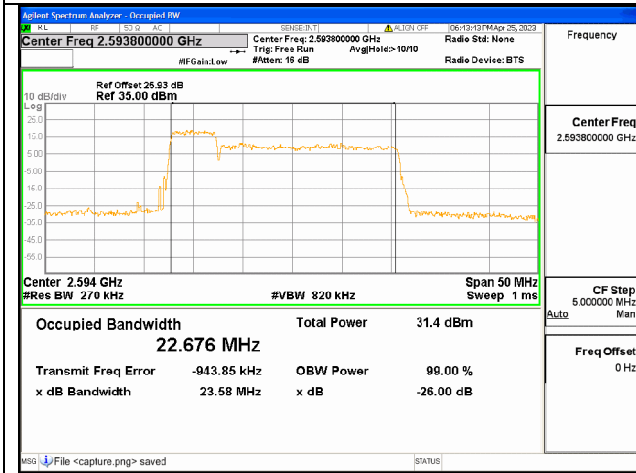

Band41C / 5+20MHz / QPSK/ Mid CH

Band41C / 5+20MHz / 64QAM/ Mid CH