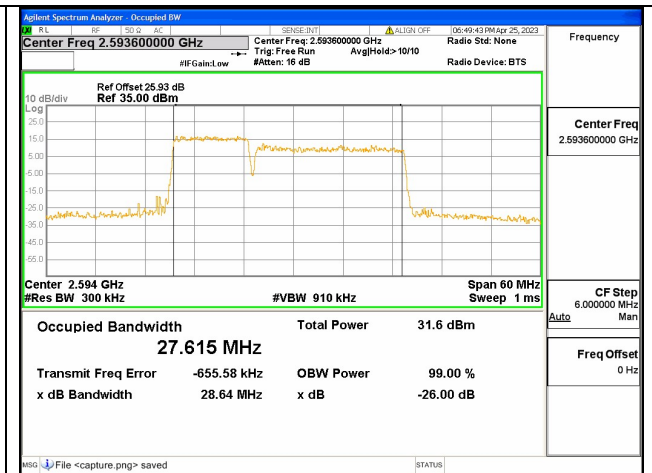

Band41C / 10+15MHz / 16QAM/ Mid CH

Band41C / 10+15MHz / 64QAM/ Mid CH

Band41C / 15+10MHz / QPSK/ Mid CH

Band41C / 15+10MHz / 16QAM/ Mid CH

Band41C / 15+10MHz / 64QAM/ Mid CH

Band41C / 10+20MHz / QPSK/ Mid CH