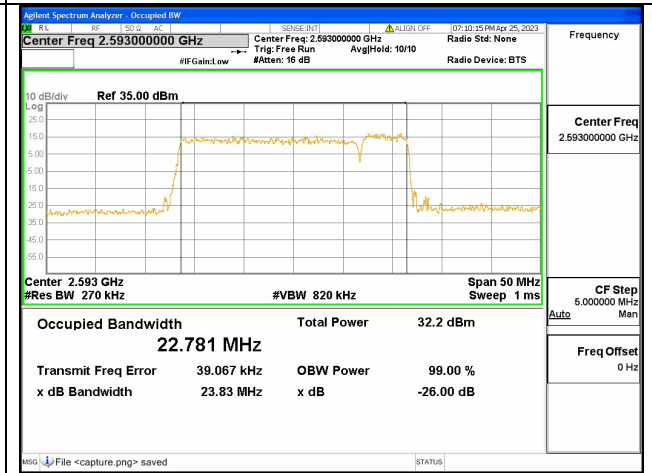

Band41C / 5+20MHz / 16QAM/ Mid CH

Band41C / 20+5MHz / QPSK/ Mid CH