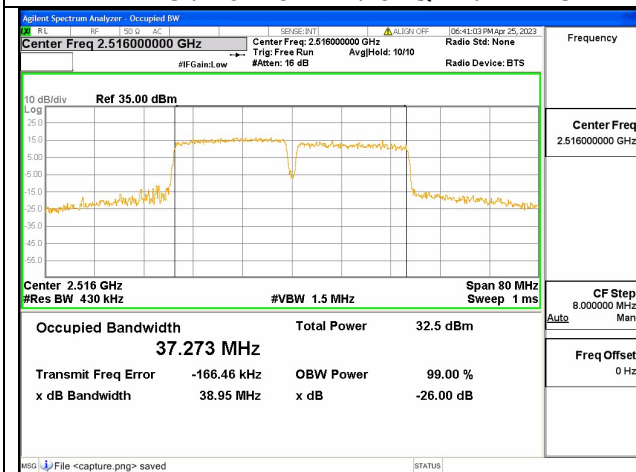

Band41C / 20+15MHz / QPSK/ Low CH

Band41C / 20+15MHz / 16QAM/ Low CH

Band41C / 20+15MHz / 64QAM/ Low CH

Band41C / 20+20MHz / QPSK/ Low CH

Band41C / 20+20MHz / 16QAM/ Low CH

Band41C / 20+20MHz / 64QAM/ Low CH