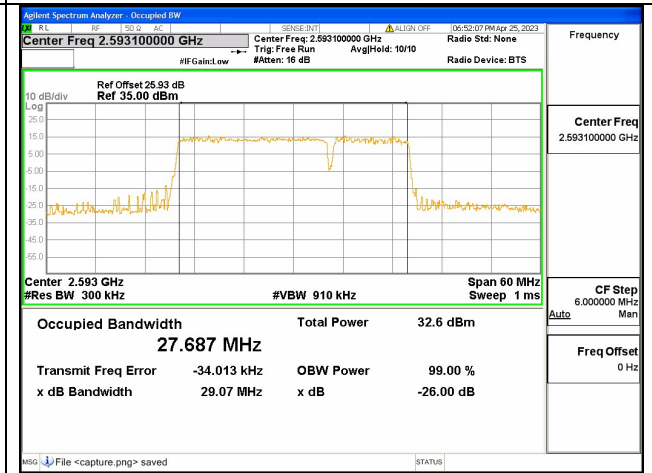

Band41C / 10+20MHz / 16QAM/ Mid CH

Band41C / 20+10MHz / QPSK/ Mid CH