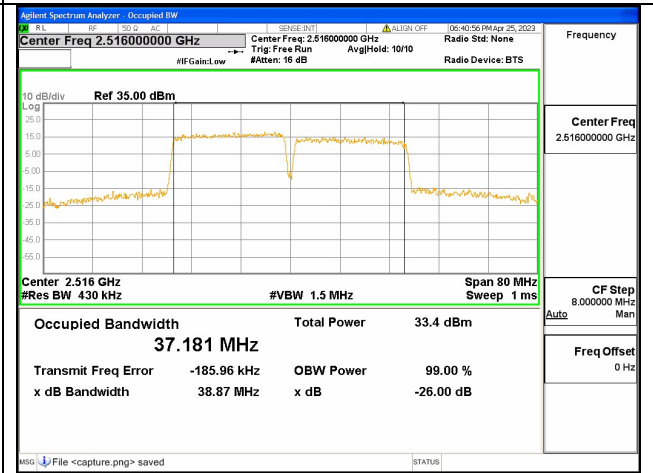

Band41C / 20+15MHz / QPSK/ Low CH

Band41C / 20+15MHz / 16QAM/ Low CH

Band41C / 20+15MHz / 64QAM/ Low CH

Band41C / 20+20MHz / QPSK/ Low CH

Band41C / 20+20MHz / 16QAM/ Low CH

Band41C / 20+20MHz / 64QAM/ Low CH