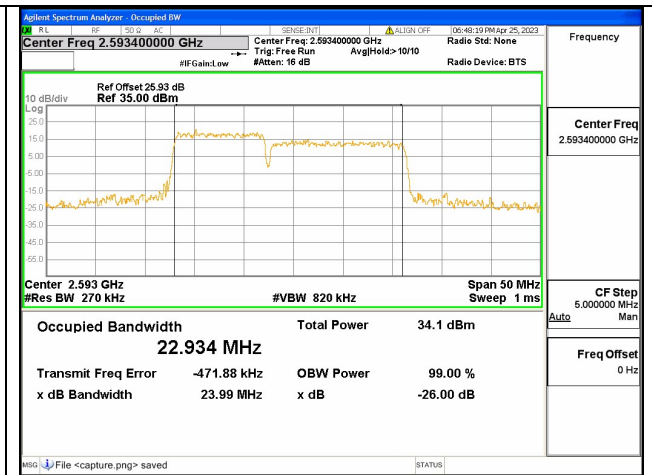

Band41C / 5+20MHz / QPSK/ Mid CH

Band41C / 5+20MHz / 16QAM/ Mid CH

Band41C / 5+20MHz / 64QAM/ Mid CH

Band41C / 20+5MHz / QPSK/ Mid CH

Band41C / 20+5MHz / 16QAM/ Mid CH

Band41C / 20+5MHz / 64QAM/ Mid CH

Band41C / 10+15MHz / QPSK/ Mid CH