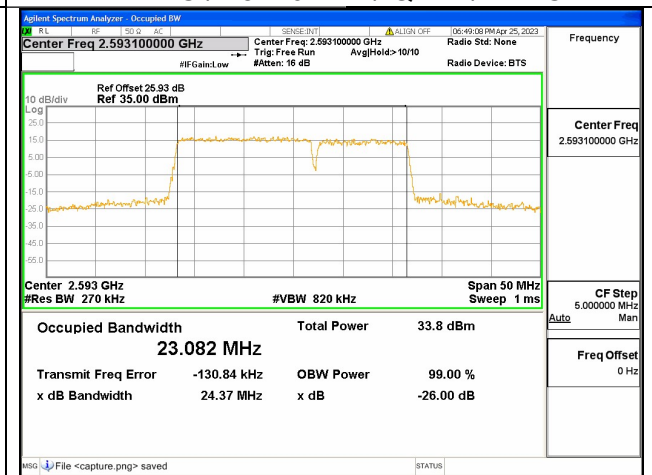

Band41C / 10+15MHz / 16QAM/ Mid CH

Band41C / 10+15MHz / 64QAM/ Mid CH

Band41C / 15+10MHz / QPSK/ Mid CH

Band41C / 15+10MHz / 16QAM/ Mid CH

Band41C / 15+10MHz / 64QAM/ Mid CH

Band41C / 10+20MHz / QPSK/ Mid CH