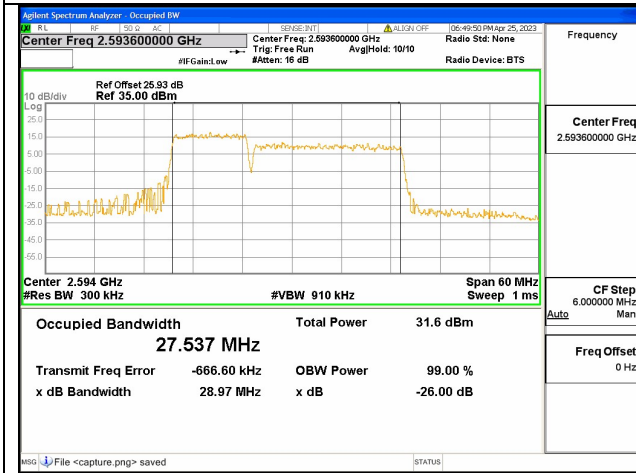

Band41C / 10+20MHz / QPSK/ Mid CH

Band41C / 10+20MHz / 64QAM/ Mid CH