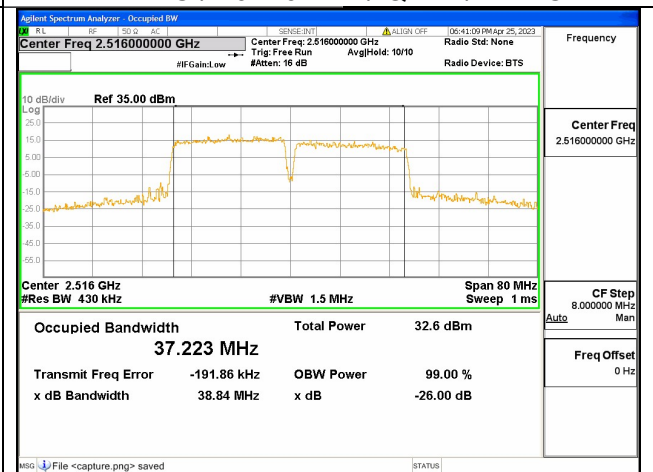

Band41C / 20+15MHz / QPSK/ Low CH

Band41C / 20+15MHz / 16QAM/ Low CH

Band41C / 20+15MHz / 64QAM/ Low CH

Band41C / 20+20MHz / QPSK/ Low CH

Band41C / 20+20MHz / 16QAM/ Low CH

Band41C / 20+20MHz / 64QAM/ Low CH