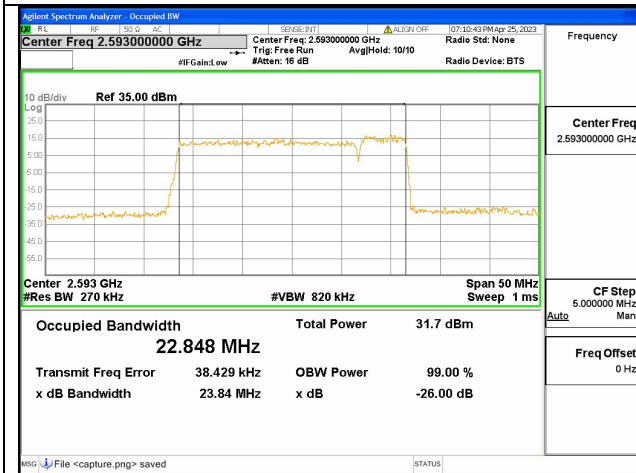

Band41C / 5+20MHz / QPSK/ Mid CH

Band41C / 5+20MHz / 16QAM/ Mid CH

Band41C / 5+20MHz / 64QAM/ Mid CH

Band41C / 20+5MHz / QPSK/ Mid CH

Band41C / 20+5MHz / 16QAM/ Mid CH

Band41C / 20+5MHz / 64QAM/ Mid CH

Band41C / 10+15MHz / QPSK/ Mid CH