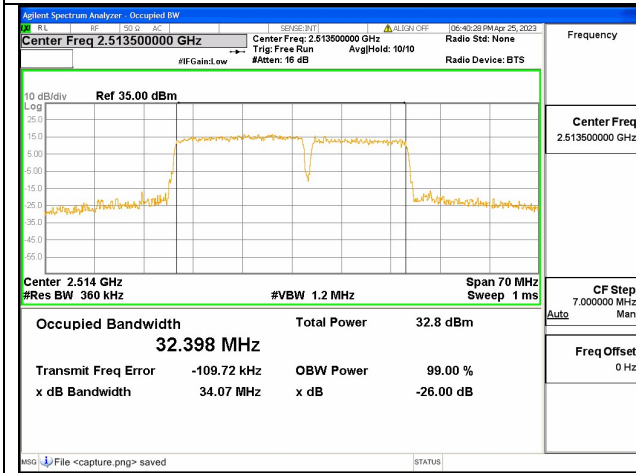

Band41C / 20+15MHz / QPSK/ Low CH

Band41C / 20+15MHz / 16QAM/ Low CH

Band41C / 20+15MHz / 64QAM/ Low CH

Band41C / 20+20MHz / QPSK/ Low CH

Band41C / 20+20MHz / 16QAM/ Low CH

Band41C / 20+20MHz / 64QAM/ Low CH