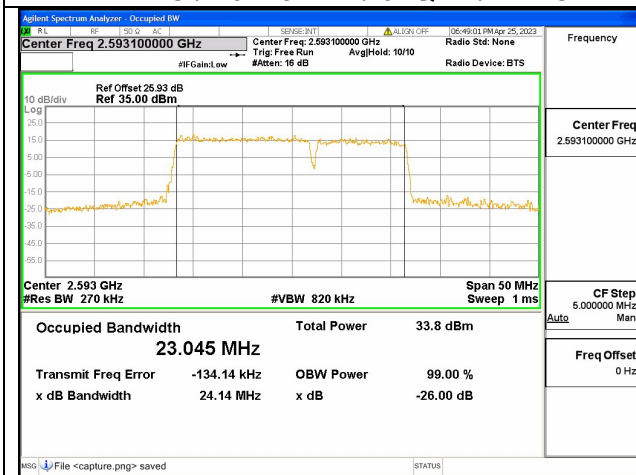

Band41C / 10+15MHz / 64QAM/ Mid CH

Band41C / 15+10MHz / 16QAM/ Mid CH