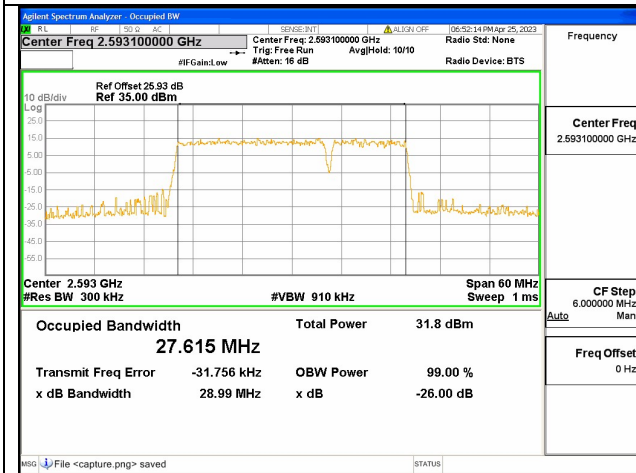

Band41C / 10+20MHz / 64QAM/ Mid CH

Band41C / 20+10MHz / 16QAM/ Mid CH