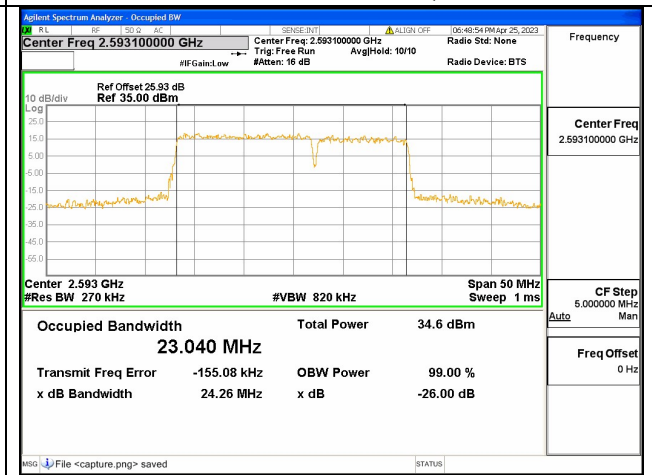

Band41C / 10+15MHz / 16QAM/ Mid CH

Band41C / 15+10MHz / QPSK/ Mid CH