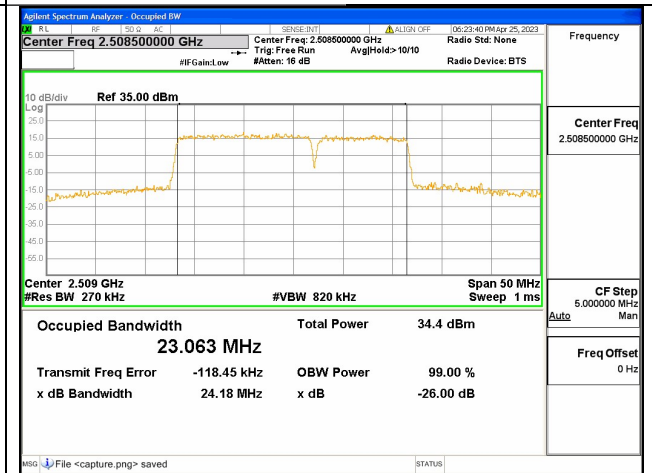

Band41C / 10+15MHz / 16QAM/ Low CH

Band41C / 10+15MHz / 64QAM/ Low CH

Band41C / 15+10MHz / QPSK/ Low CH

Band41C / 15+10MHz / 16QAM/ Low CH

Band41C / 15+10MHz / 64QAM/ Low CH

Band41C / 10+20MHz / QPSK/ Low CH