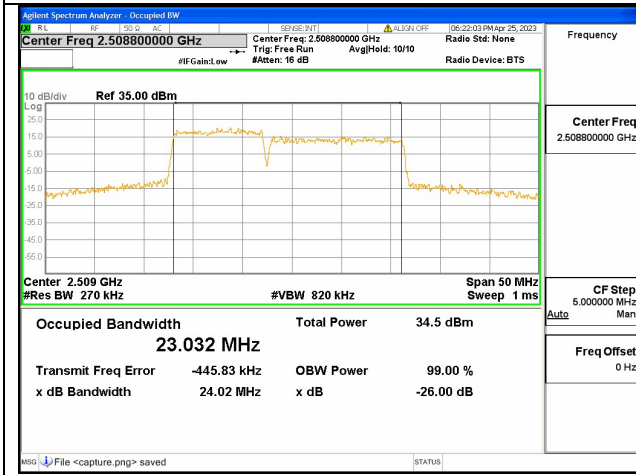

Band41C / 10+15MHz / QPSK/ Low CH

Band41C / 10+15MHz / 64QAM/ Low CH