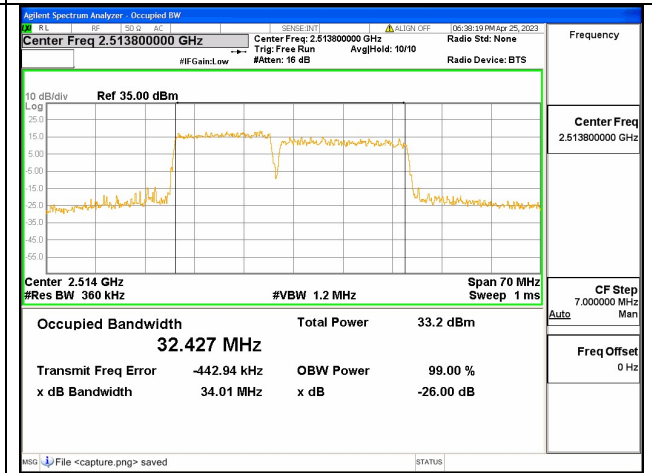

Band41C / 15+15MHz / 16QAM/ Low CH

Band41C / 15+20MHz / QPSK/ Low CH