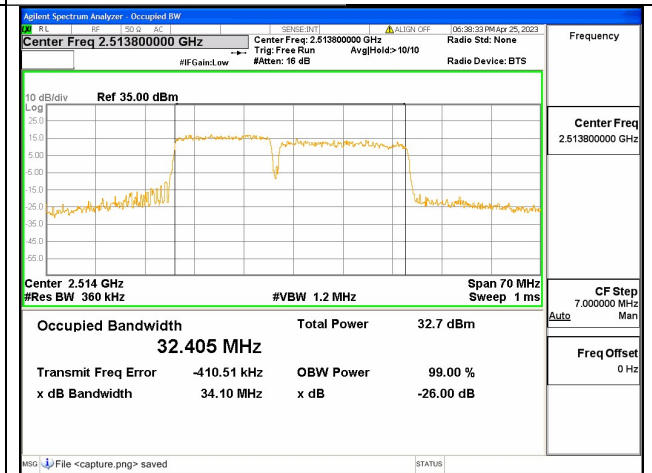

Band41C / 15+15MHz / 16QAM/ Low CH

Band41C / 15+15MHz / 64QAM/ Low CH

Band41C / 15+20MHz / QPSK/ Low CH

Band41C / 15+20MHz / 16QAM/ Low CH

Band41C / 15+20MHz / 64QAM/ Low CH