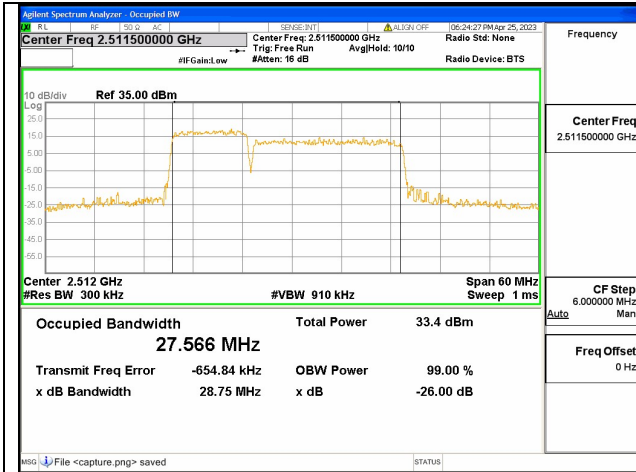

Band41C / 10+15MHz / 16QAM/ Low CH

Band41C / 10+15MHz / 64QAM/ Low CH

Band41C / 15+10MHz / QPSK/ Low CH

Band41C / 15+10MHz / 16QAM/ Low CH

Band41C / 15+10MHz / 64QAM/ Low CH

Band41C / 10+20MHz / QPSK/ Low CH