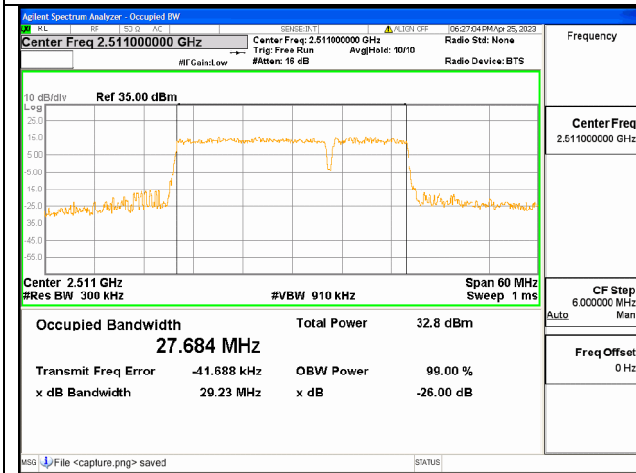

Band41C / 10+20MHz / 64QAM/ Low CH

Band41C / 20+10MHz / 16QAM/ Low CH