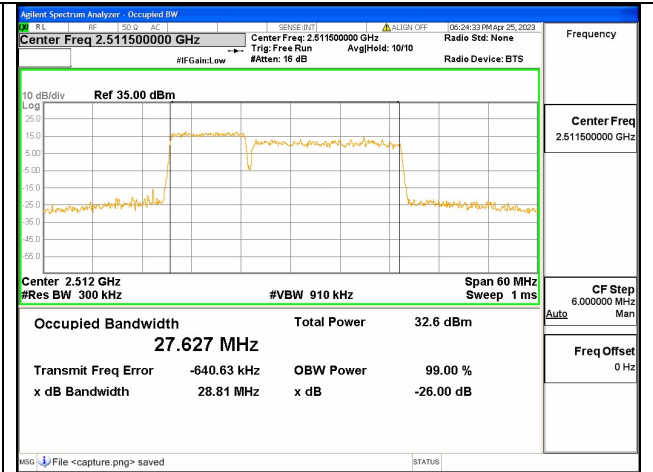

Band41C / 10+15MHz / 16QAM/ Low CH

Band41C / 10+15MHz / 64QAM/ Low CH

Band41C / 15+10MHz / QPSK/ Low CH

Band41C / 15+10MHz / 16QAM/ Low CH

Band41C / 15+10MHz / 64QAM/ Low CH

Band41C / 10+20MHz / QPSK/ Low CH