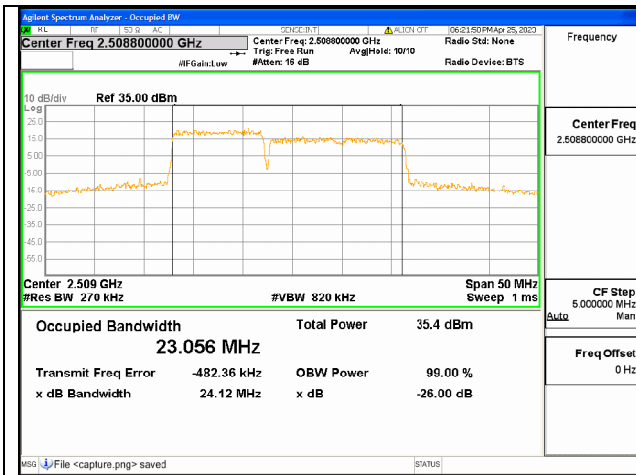

Band41C / 5+20MHz / QPSK/ Low CH

Band41C / 5+20MHz / 16QAM/ Low CH

Band41C / 5+20MHz / 64QAM/ Low CH

Band41C / 20+5MHz / QPSK/ Low CH

Band41C / 20+5MHz / 16QAM/ Low CH

Band41C / 20+5MHz / 64QAM/ Low CH

Band41C / 10+15MHz / QPSK/ Low CH