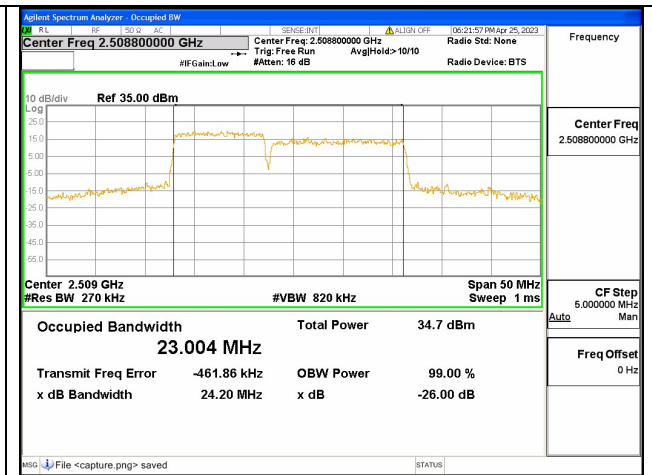

Band41C / 5+20MHz / QPSK/ Low CH

Band41C / 5+20MHz / 16QAM/ Low CH

Band41C / 5+20MHz / 64QAM/ Low CH

Band41C / 20+5MHz / QPSK/ Low CH

Band41C / 20+5MHz / 16QAM/ Low CH

Band41C / 20+5MHz / 64QAM/ Low CH

Band41C / 10+15MHz / QPSK/ Low CH