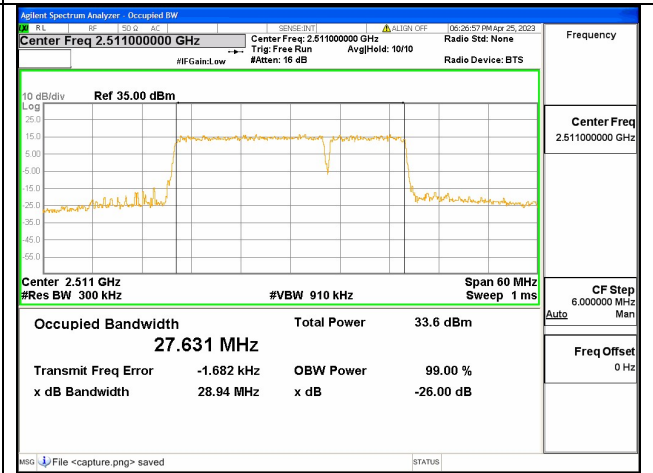

Band41C / 10+20MHz / 16QAM/ Low CH

Band41C / 20+10MHz / QPSK/ Low CH