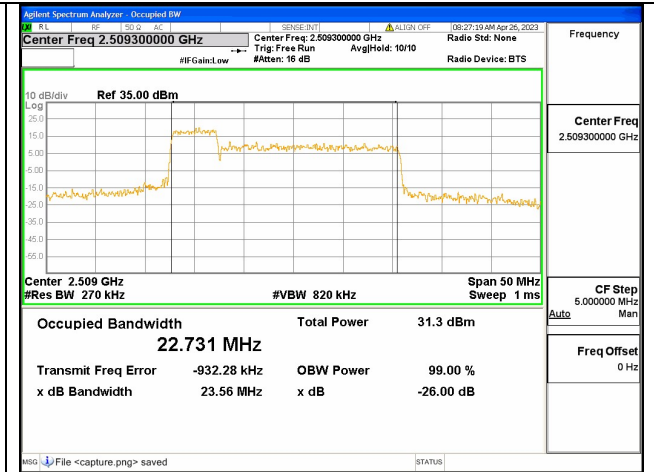

Band41C / 5+20MHz / QPSK/ Low CH

Band41C / 5+20MHz / 16QAM/ Low CH

Band41C / 5+20MHz / 64QAM/ Low CH

Band41C / 20+5MHz / QPSK/ Low CH

Band41C / 20+5MHz / 16QAM/ Low CH

Band41C / 20+5MHz / 64QAM/ Low CH

Band41C / 10+15MHz / QPSK/ Low CH