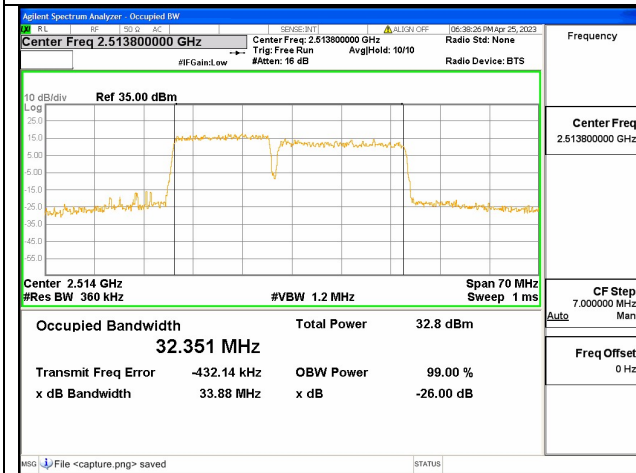

Band41C / 15+15MHz / 64QAM/ Low CH

Band41C / 15+20MHz / 16QAM/ Low CH