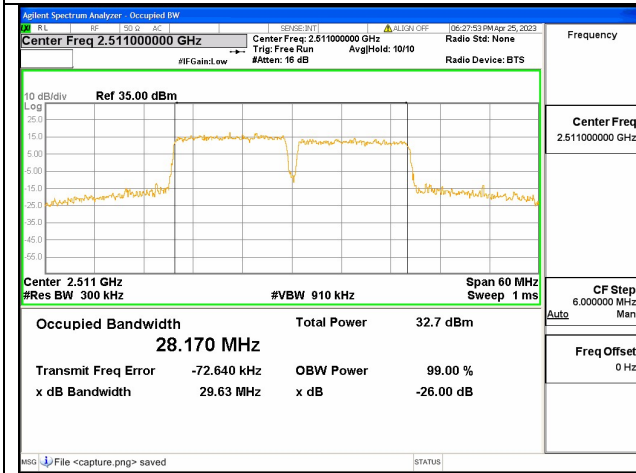

Band41C / 15+15MHz / QPSK/ Low CH

Band41C / 15+15MHz / 64QAM/ Low CH