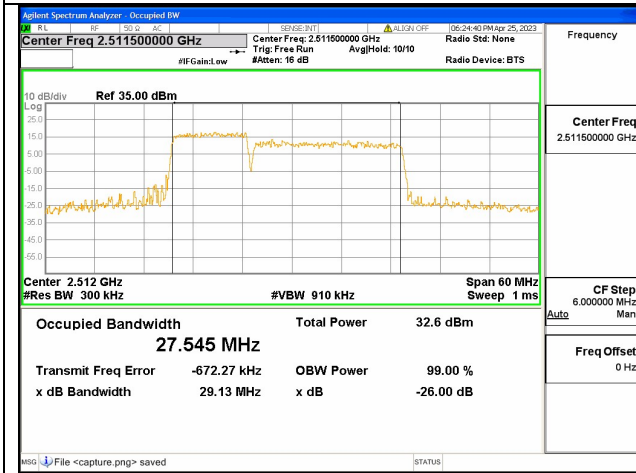

Band41C / 10+20MHz / QPSK/ Low CH

Band41C / 10+20MHz / 64QAM/ Low CH