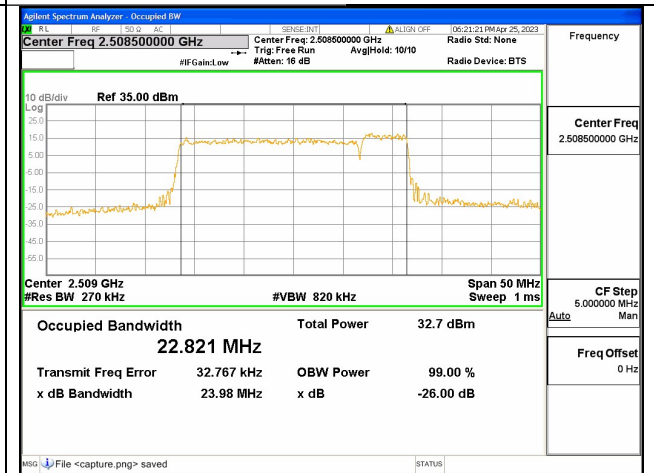

Band41C / 5+20MHz / QPSK/ Low CH

Band41C / 5+20MHz / 16QAM/ Low CH

Band41C / 5+20MHz / 64QAM/ Low CH

Band41C / 20+5MHz / QPSK/ Low CH

Band41C / 20+5MHz / 16QAM/ Low CH

Band41C / 20+5MHz / 64QAM/ Low CH

Band41C / 10+15MHz / QPSK/ Low CH