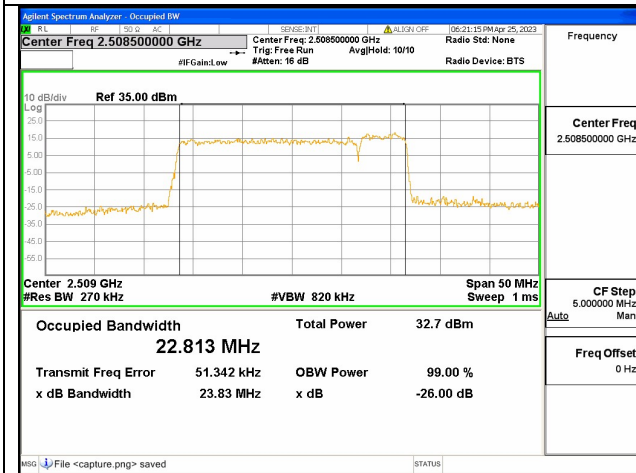

Band41C / 5+20MHz / QPSK/ Low CH

Band41C / 5+20MHz / 16QAM/ Low CH

Band41C / 5+20MHz / 64QAM/ Low CH

Band41C / 20+5MHz / QPSK/ Low CH

Band41C / 20+5MHz / 16QAM/ Low CH

Band41C / 20+5MHz / 64QAM/ Low CH

Band41C / 10+15MHz / QPSK/ Low CH