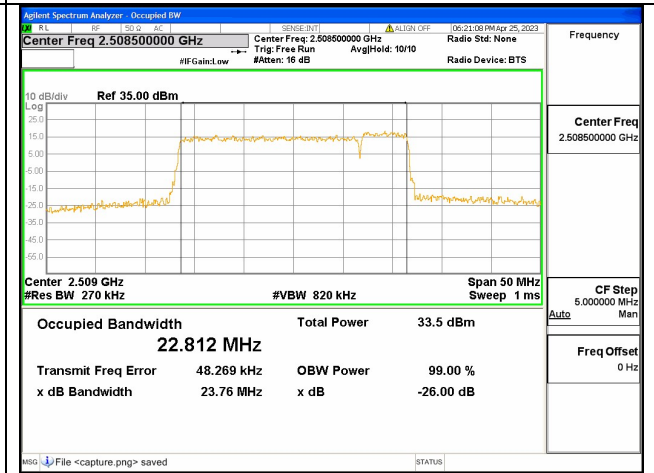

Band41C / 5+20MHz / QPSK/ Low CH

Band41C / 5+20MHz / 16QAM/ Low CH

Band41C / 5+20MHz / 64QAM/ Low CH

Band41C / 20+5MHz / QPSK/ Low CH

Band41C / 20+5MHz / 16QAM/ Low CH

Band41C / 20+5MHz / 64QAM/ Low CH

Band41C / 10+15MHz / QPSK/ Low CH