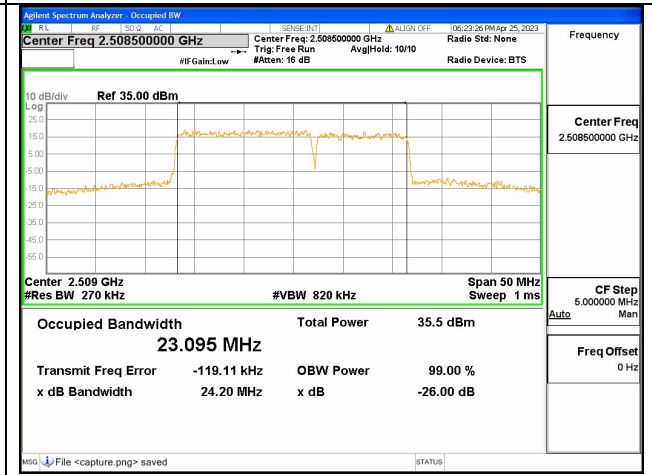

Band41C / 10+15MHz / 16QAM/ Low CH

Band41C / 15+10MHz / QPSK/ Low CH