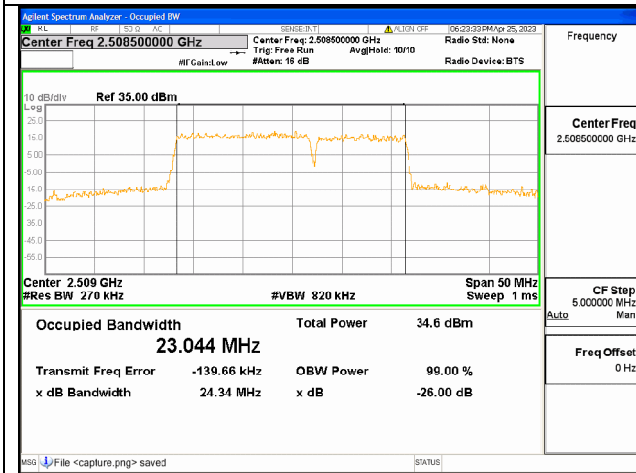

Band41C / 10+15MHz / 64QAM/ Low CH

Band41C / 15+10MHz / 16QAM/ Low CH