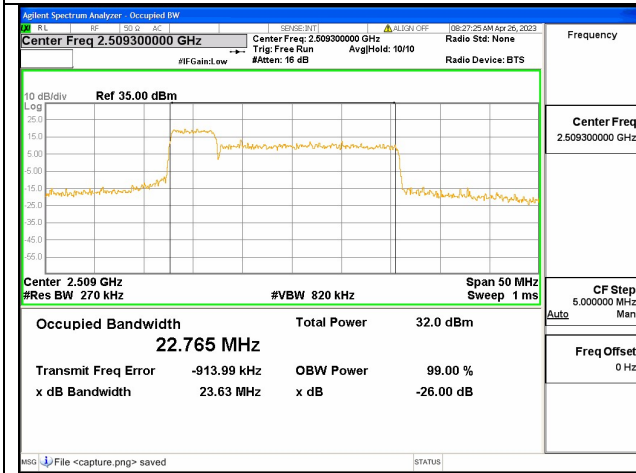

Band41C / 5+20MHz / QPSK/ Low CH

Band41C / 5+20MHz / 16QAM/ Low CH

Band41C / 5+20MHz / 64QAM/ Low CH

Band41C / 20+5MHz / QPSK/ Low CH

Band41C / 20+5MHz / 16QAM/ Low CH

Band41C / 20+5MHz / 64QAM/ Low CH

Band41C / 10+15MHz / QPSK/ Low CH