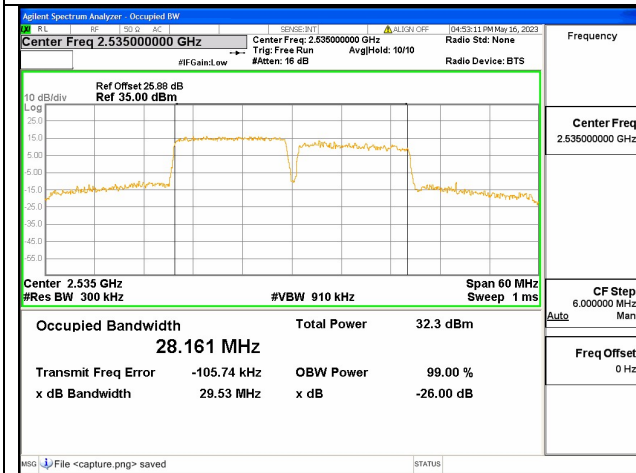

Band7C / 15+15MHz / QPSK/ Mid CH

Band7C / 15+15MHz / 64QAM/ Mid CH