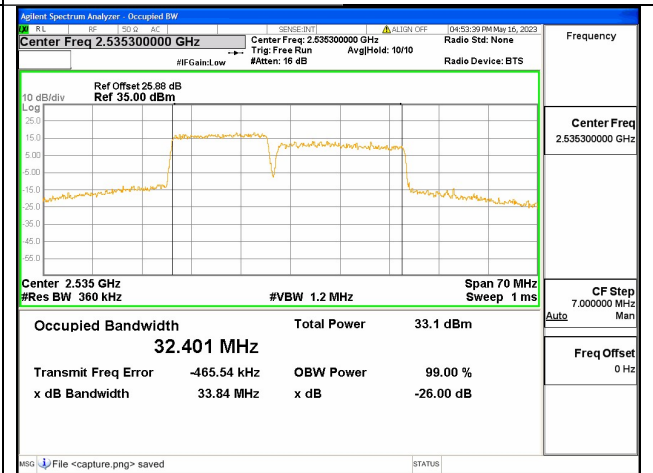

Band7C / 15+15MHz / 16QAM/ Mid CH

Band7C / 15+20MHz / QPSK/ Mid CH