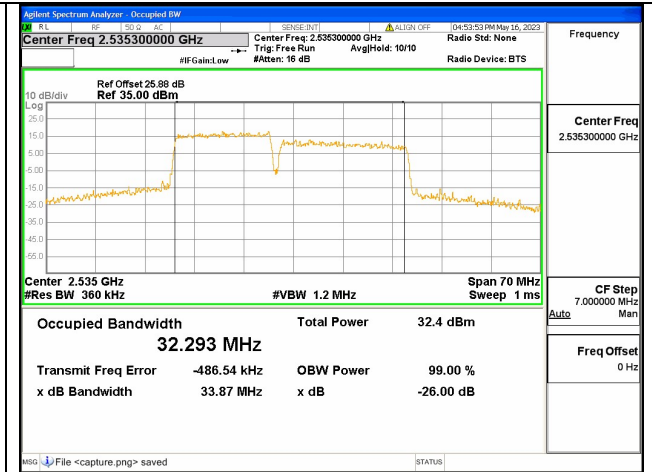

Band7C / 15+15MHz / QPSK/ Mid CH

Band7C / 15+15MHz / 16QAM/ Mid CH

Band7C / 15+15MHz / 64QAM/ Mid CH

Band7C / 15+20MHz / QPSK/ Mid CH

Band7C / 15+20MHz / 16QAM/ Mid CH

Band7C / 15+20MHz / 64QAM/ Mid CH

Band7C / 20+15MHz / QPSK/ Mid CH