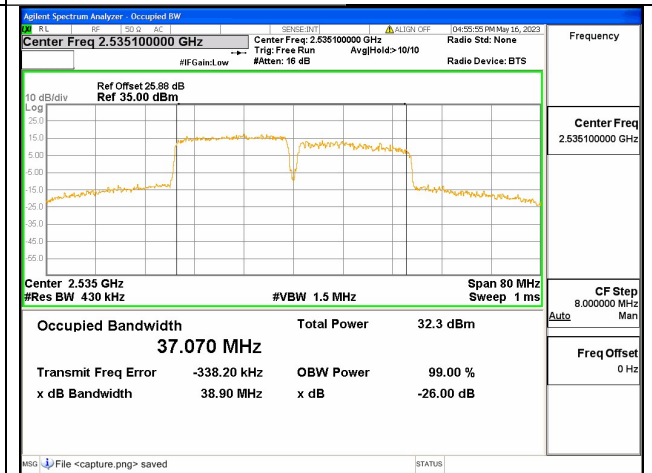

Band7C / 20+15MHz / 16QAM/ Mid CH

Band7C / 20+20MHz / QPSK/ Mid CH