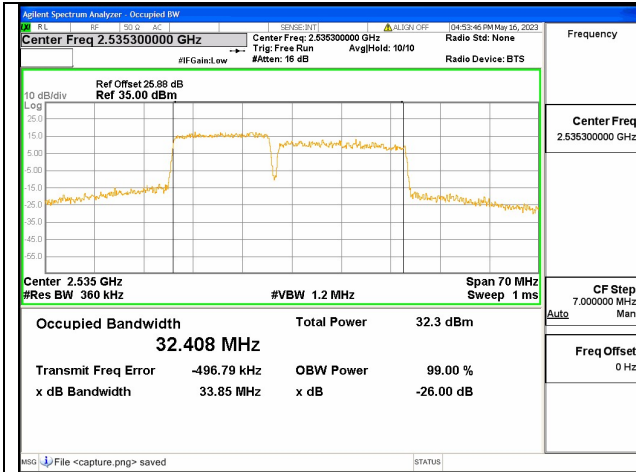

Band7C / 15+15MHz / QPSK/ Mid CH

Band7C / 15+15MHz / 16QAM/ Mid CH

Band7C / 15+15MHz / 64QAM/ Mid CH

Band7C / 15+20MHz / QPSK/ Mid CH

Band7C / 15+20MHz / 16QAM/ Mid CH

Band7C / 15+20MHz / 64QAM/ Mid CH

Band7C / 20+15MHz / QPSK/ Mid CH