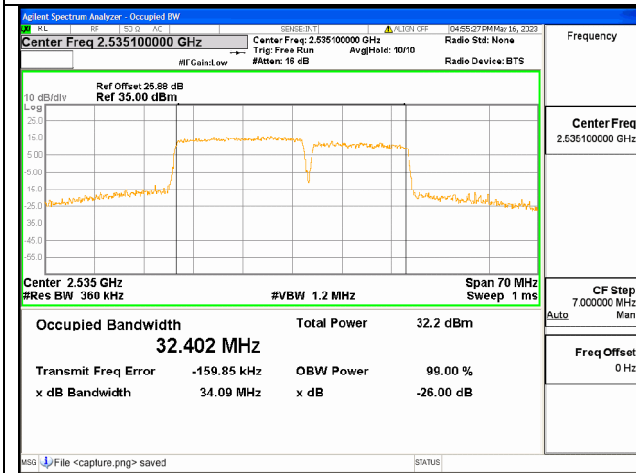

Band7C / 20+15MHz / QPSK/ Mid CH

Band7C / 20+15MHz / 64QAM/ Mid CH