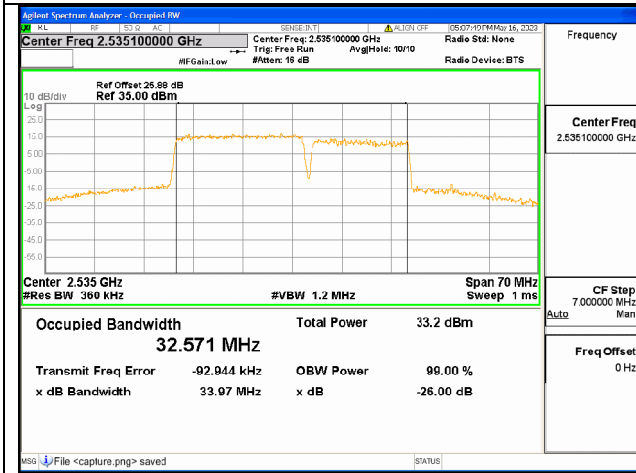

Band7C / 15+15MHz / QPSK/ Mid CH

Band7C / 15+15MHz / 16QAM/ Mid CH

Band7C / 15+15MHz / 64QAM/ Mid CH

Band7C / 15+20MHz / QPSK/ Mid CH

Band7C / 15+20MHz / 16QAM/ Mid CH

Band7C / 15+20MHz / 64QAM/ Mid CH

Band7C / 20+15MHz / QPSK/ Mid CH