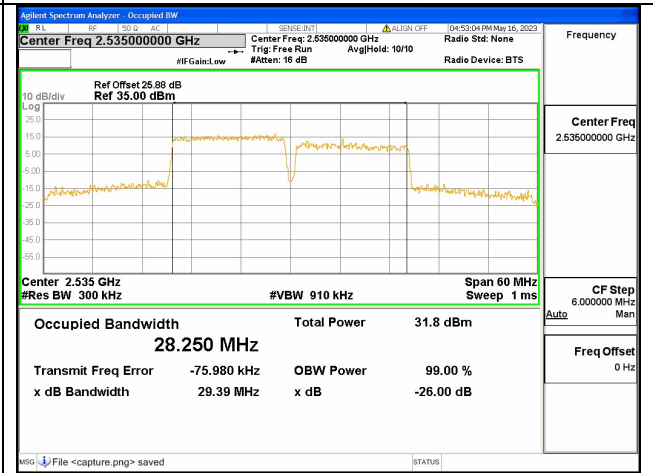

Band7C / 15+10MHz / 64QAM/ Mid CH

Band7C / 15+15MHz / 16QAM/ Mid CH