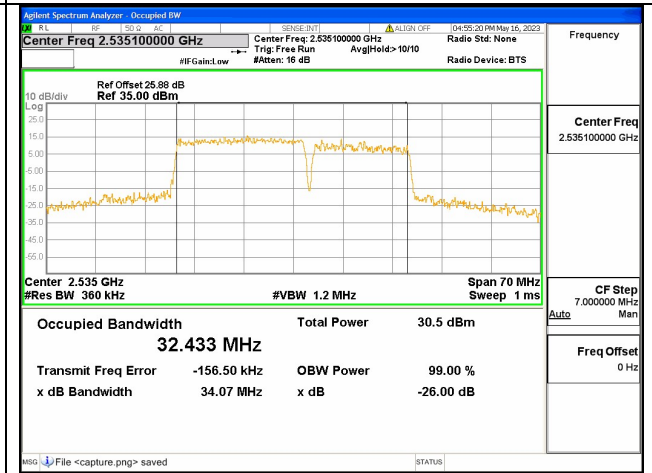

Band7C / 15+15MHz / QPSK/ Mid CH

Band7C / 15+15MHz / 16QAM/ Mid CH

Band7C / 15+15MHz / 64QAM/ Mid CH

Band7C / 15+20MHz / QPSK/ Mid CH

Band7C / 15+20MHz / 16QAM/ Mid CH

Band7C / 15+20MHz / 64QAM/ Mid CH

Band7C / 20+15MHz / QPSK/ Mid CH