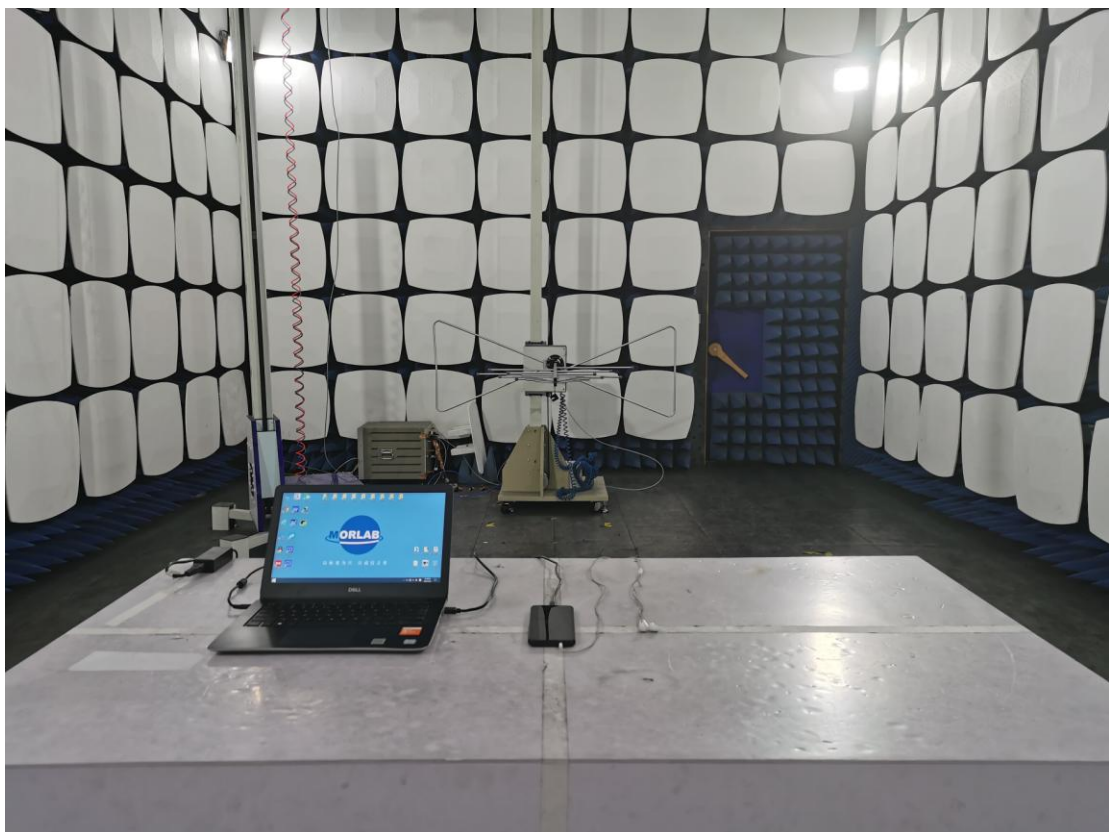

**FCC ID: 2AUOUC6**

**Test Setup Photos**

1. Conducted emission main's port front view

2. Conducted emission main's port side view

### 3. Radiated emission (9KHz-30MHz)

### 4. Radiated emission (30MHz-1GHz)

## 5. Radiated emission (above 1GHz)