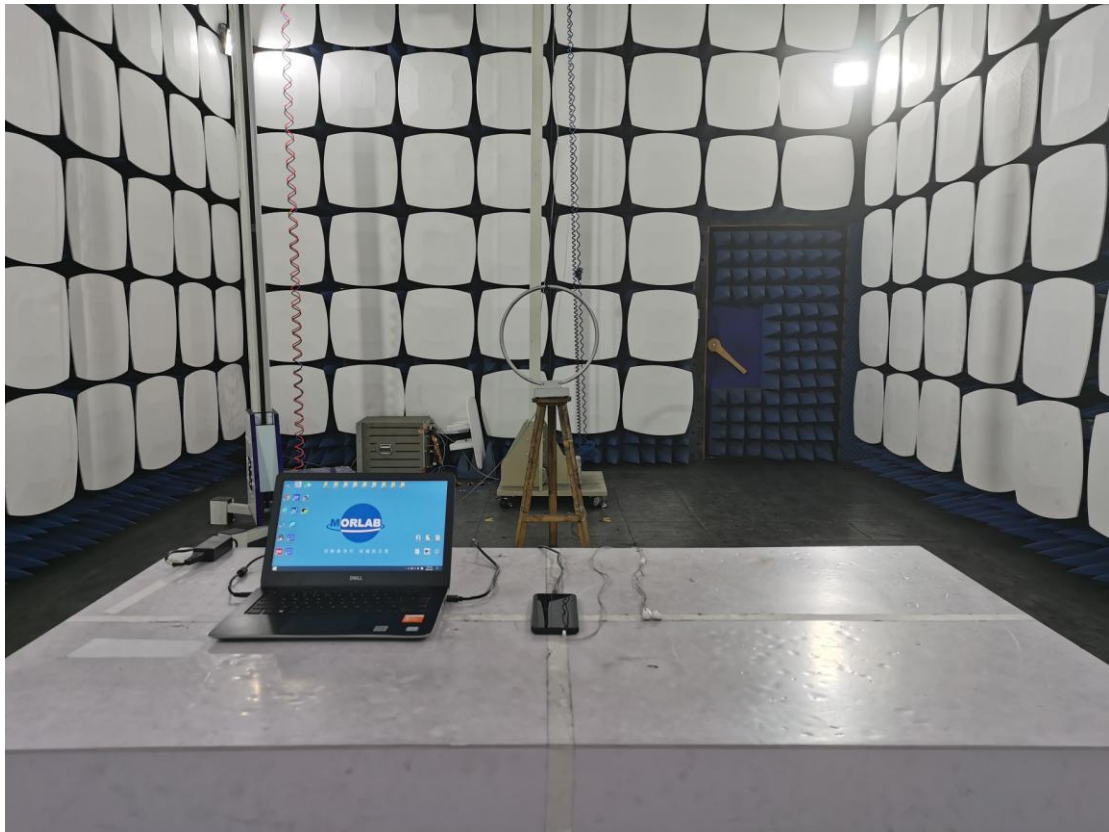

**FCC ID: 2AUOUC6**

**Test Setup Photos**

1. Conducted emission main's port front view

2. Conducted emission main's port side view

### 3. Radiated emission (9KHz-30MHz)

### 4. Radiated emission (30MHz-1GHz)

## 5. Radiated emission (above 1GHz)