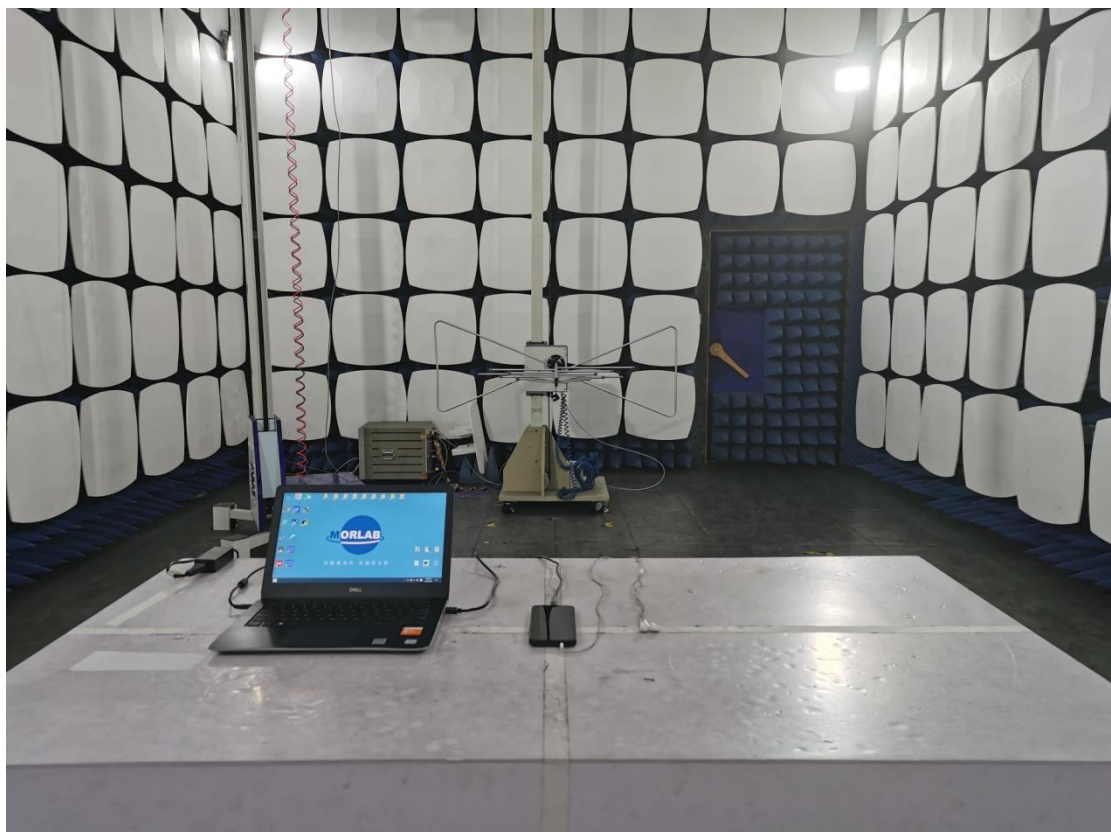

**FCC ID: 2AUOUC6**

**Test Setup Photos**

1. Conducted emission main's port front view

2. Conducted emission main's port side view

### 3. Radiated emission (9KHz-30MHz)

### 4. Radiated emission (30MHz-1GHz)

## 5. Radiated emission (above 1GHz)