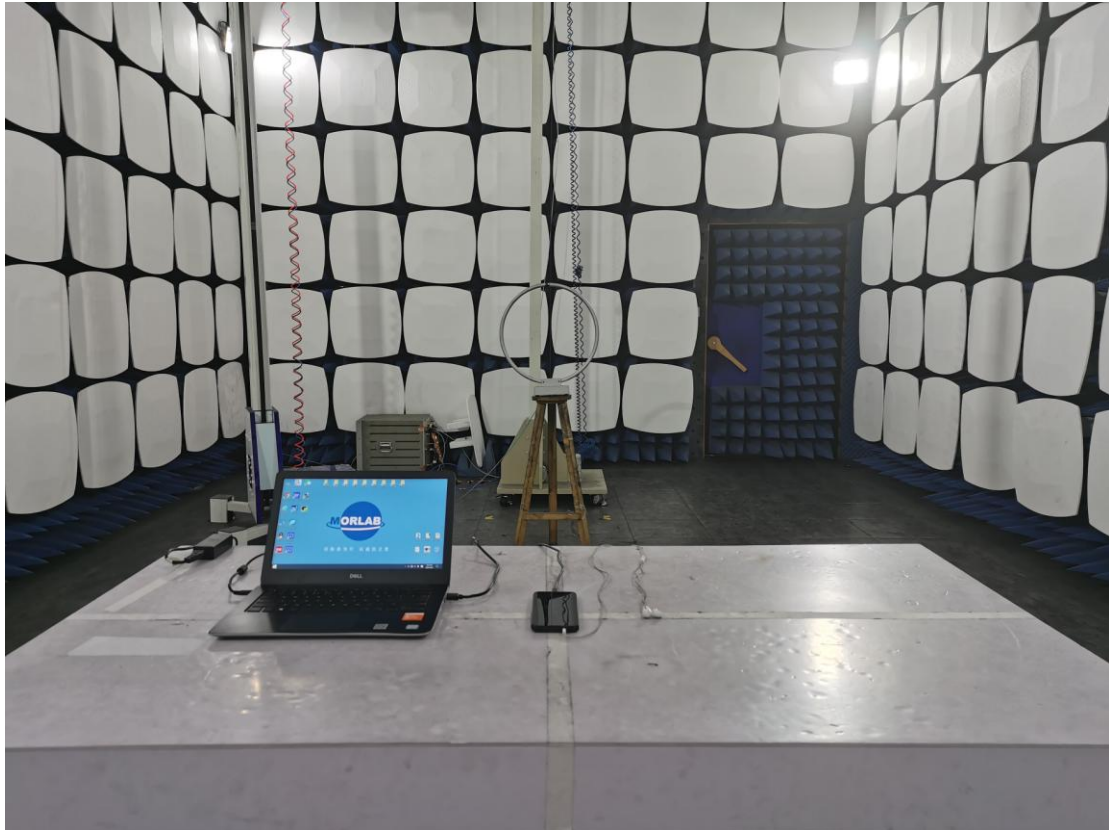

**FCC ID: 2AUOUC6**

**Test Setup Photos**

1. Conducted emission main's port front view

2. Conducted emission main's port side view

### 3. Radiated emission (9KHz-30MHz)

### 4. Radiated emission (30MHz-1GHz)

## 5. Radiated emission (above 1GHz)