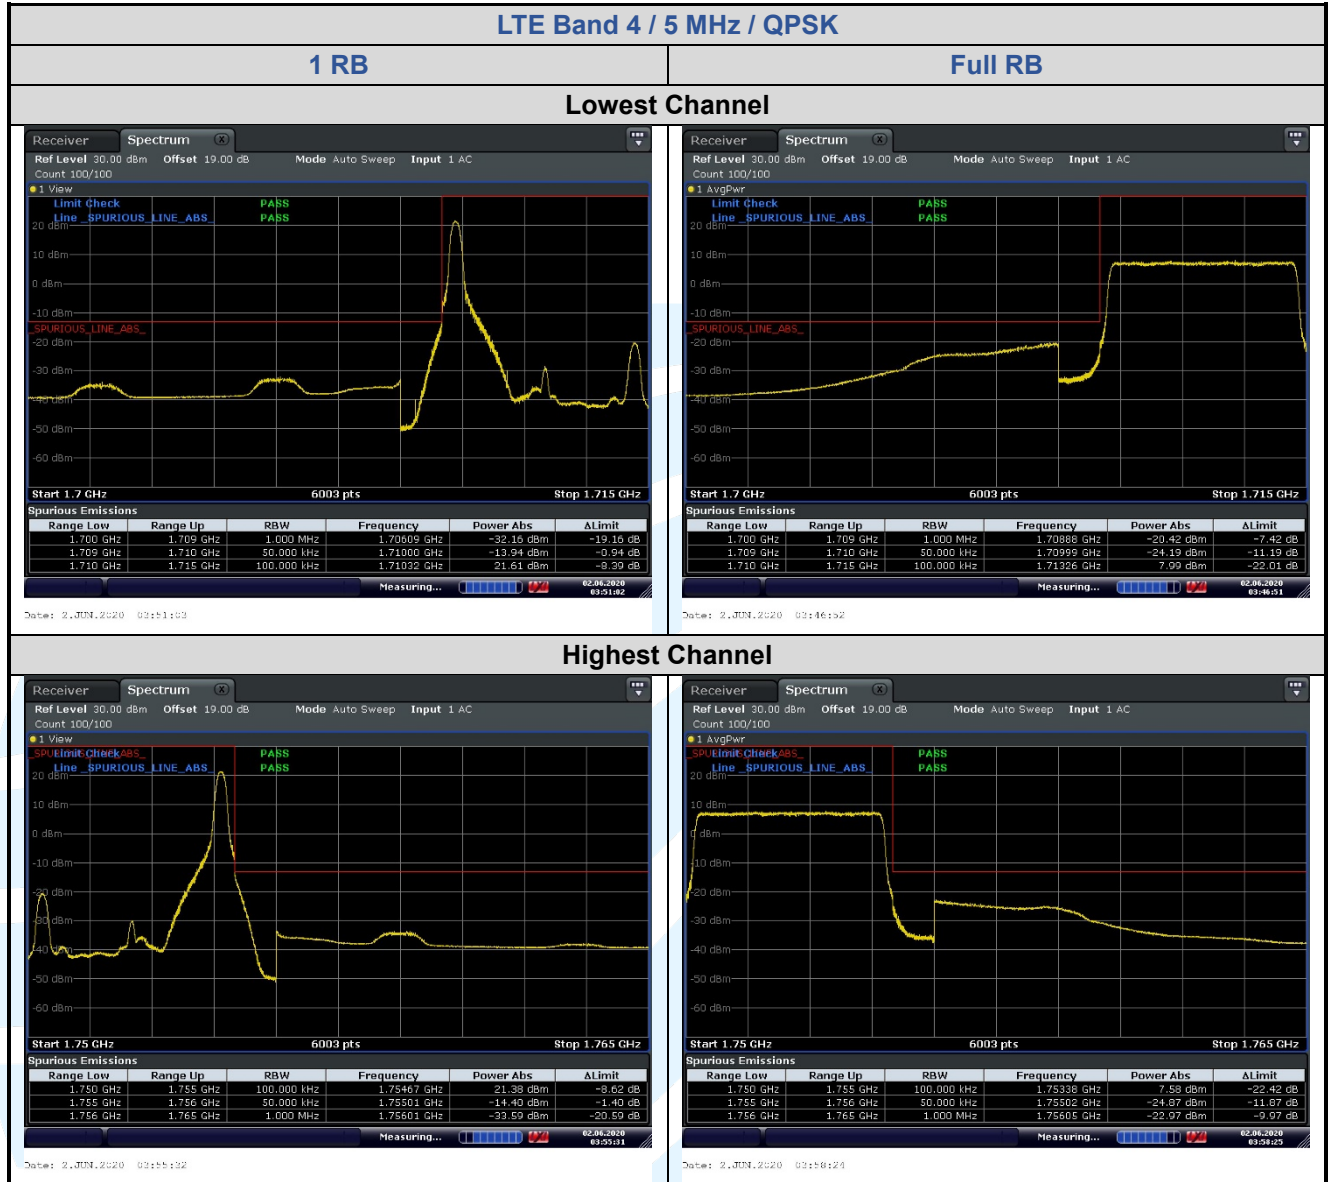

Shenzhen UnionTrust Quality and Technology Co., Ltd.

Address: 16/F, Block A, Building 6, Baoneng Science and Technology Park, Qingxiang Road No.1, Longhua New District, Shenzhen, China

Tel: +86-755-28230888

Fax: +86-755-28230886

E-mail: info@uttlab.com

<http://www.uttlab.com>

UTTR-RF-FCC4G-V1.0