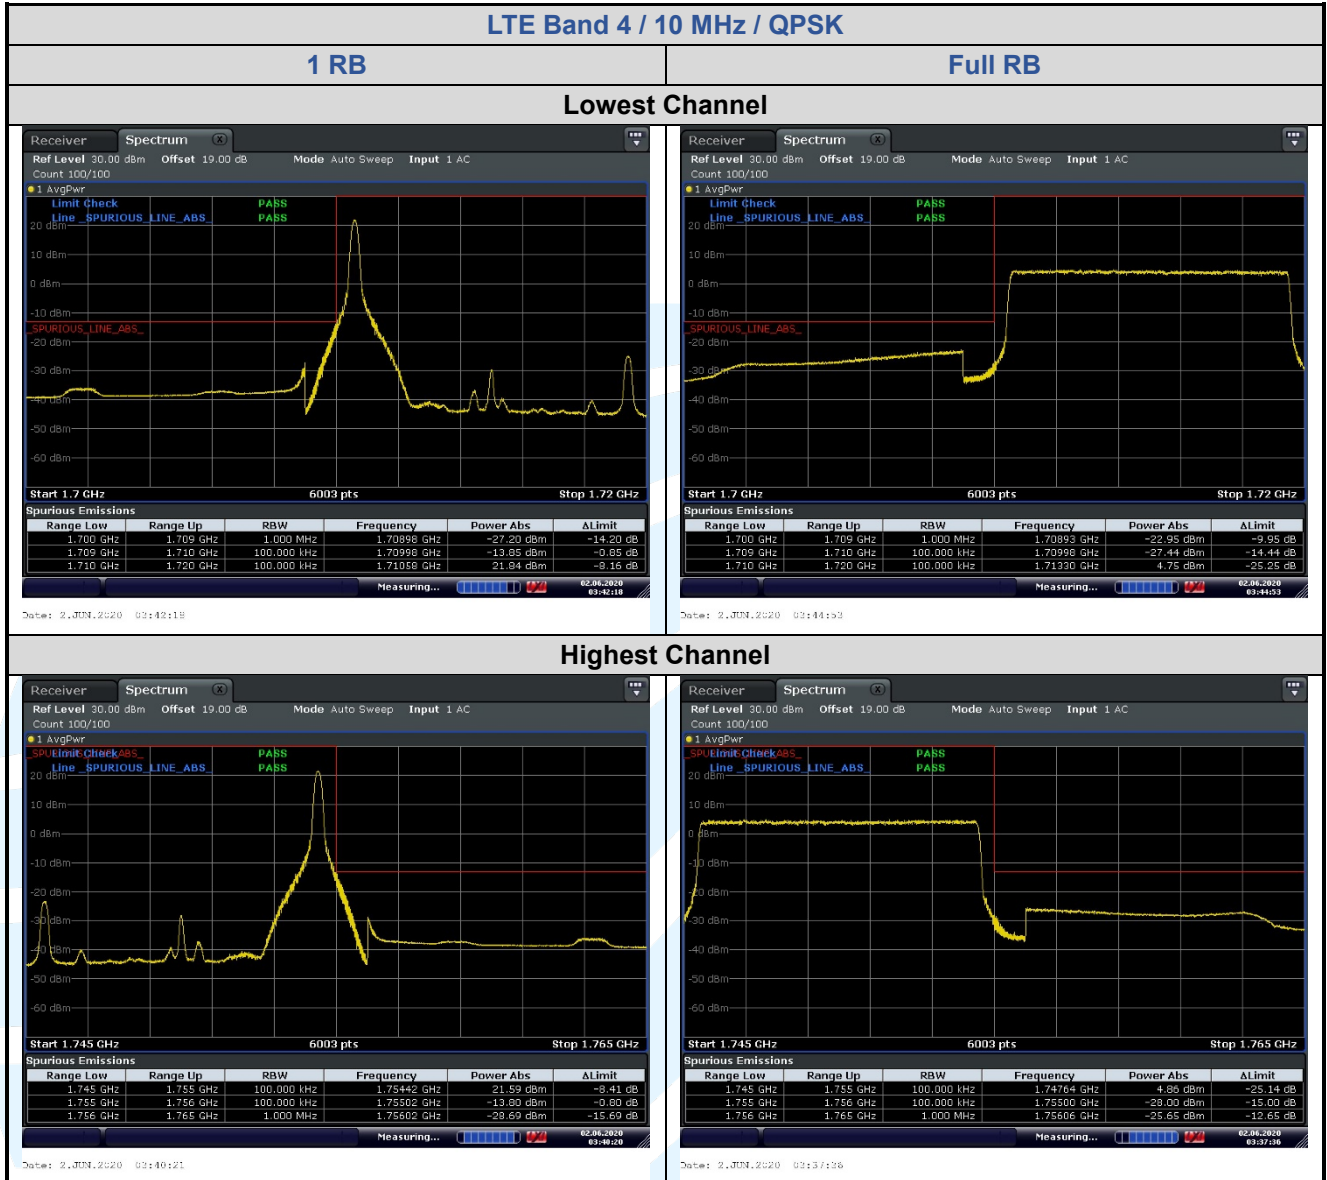

Shenzhen UnionTrust Quality and Technology Co., Ltd.

Address: 16/F, Block A, Building 6, Baoneng Science and Technology Park, Qingxiang Road No.1, Longhua New District, Shenzhen, China

Tel: +86-755-28230888

Fax: +86-755-28230886

E-mail: info@uttlab.com

<http://www.uttlab.com>

UTTR-RF-FCC4G-V1.0