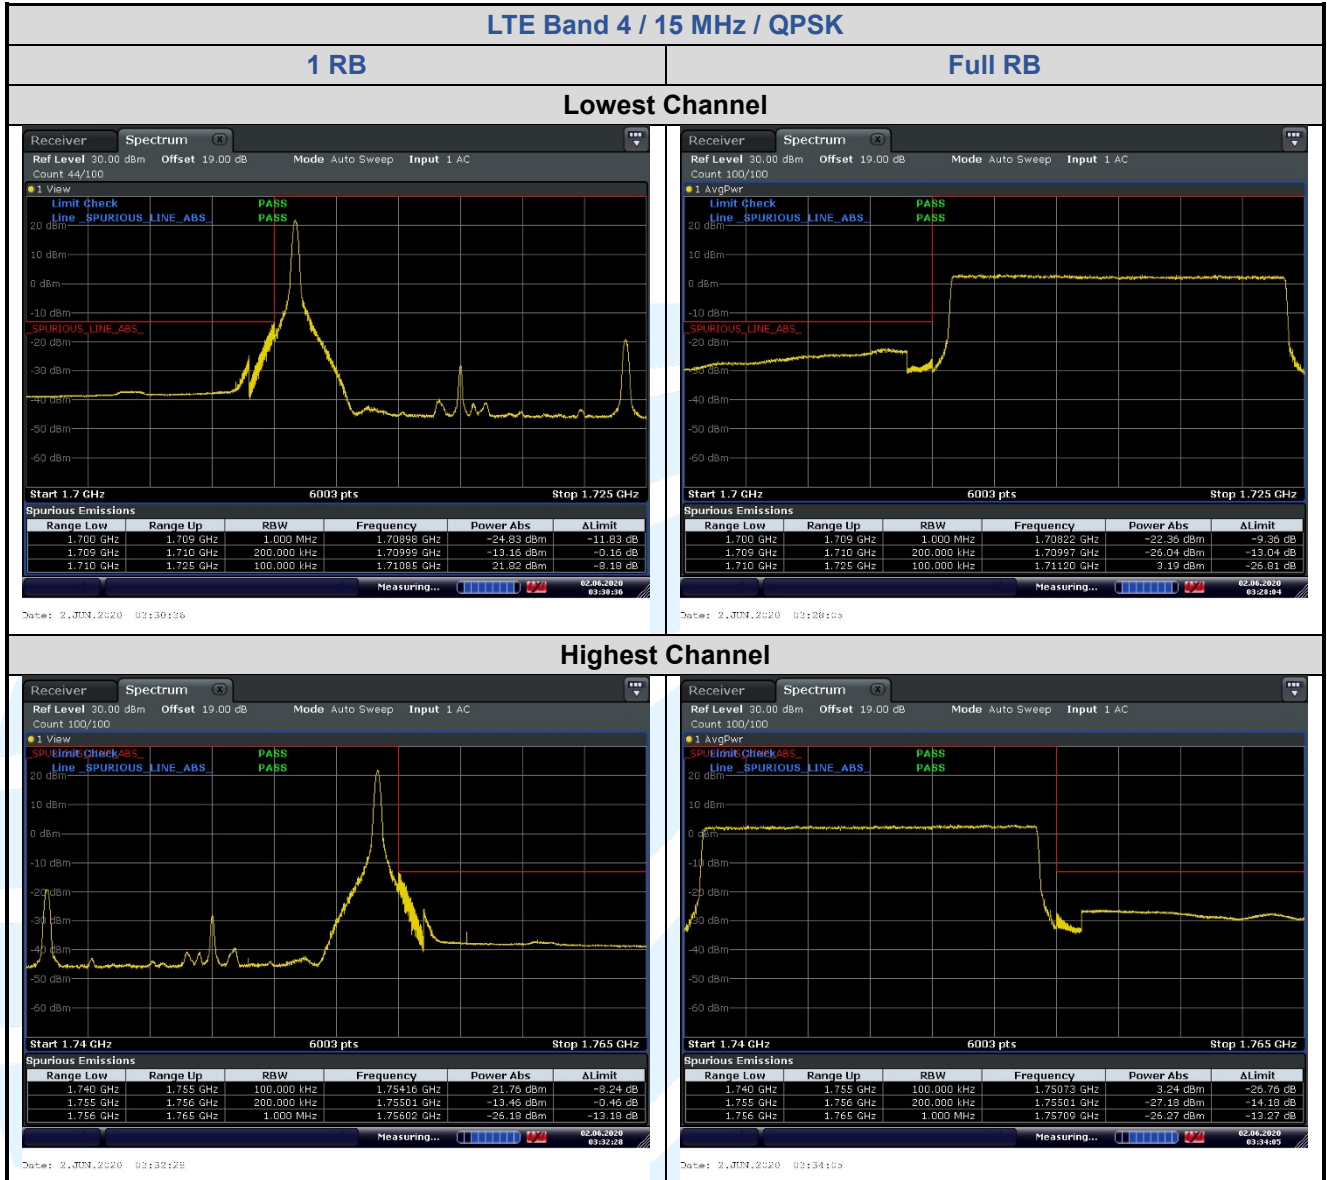

Shenzhen UnionTrust Quality and Technology Co., Ltd.

Address: 16/F, Block A, Building 6, Baoneng Science and Technology Park, Qingxiang Road No.1, Longhua New District, Shenzhen, China

Tel: +86-755-28230888

Fax: +86-755-28230886

E-mail: info@uttlab.com

<http://www.uttlab.com>

UTTR-RF-FCC4G-V1.0