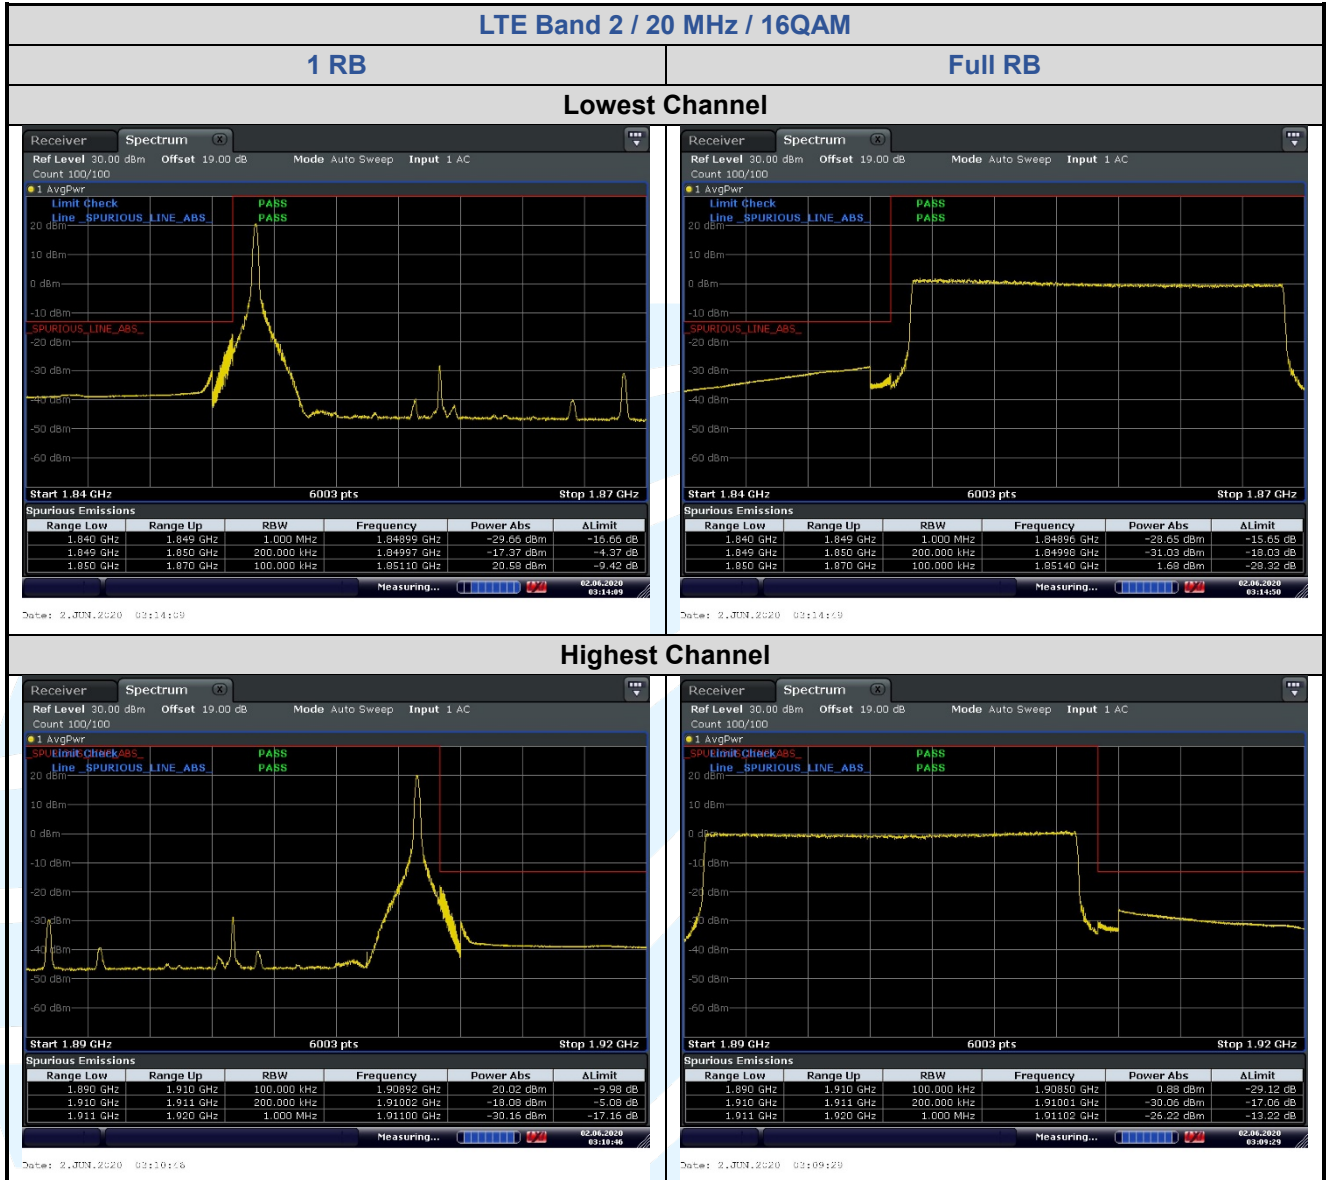

Shenzhen UnionTrust Quality and Technology Co., Ltd.

Address: 16/F, Block A, Building 6, Baoneng Science and Technology Park, Qingxiang Road No.1, Longhua New District, Shenzhen, China

Tel: +86-755-28230888

Fax: +86-755-28230886

E-mail: info@uttlab.com

<http://www.uttlab.com>

UTTR-RF-FCC4G-V1.0