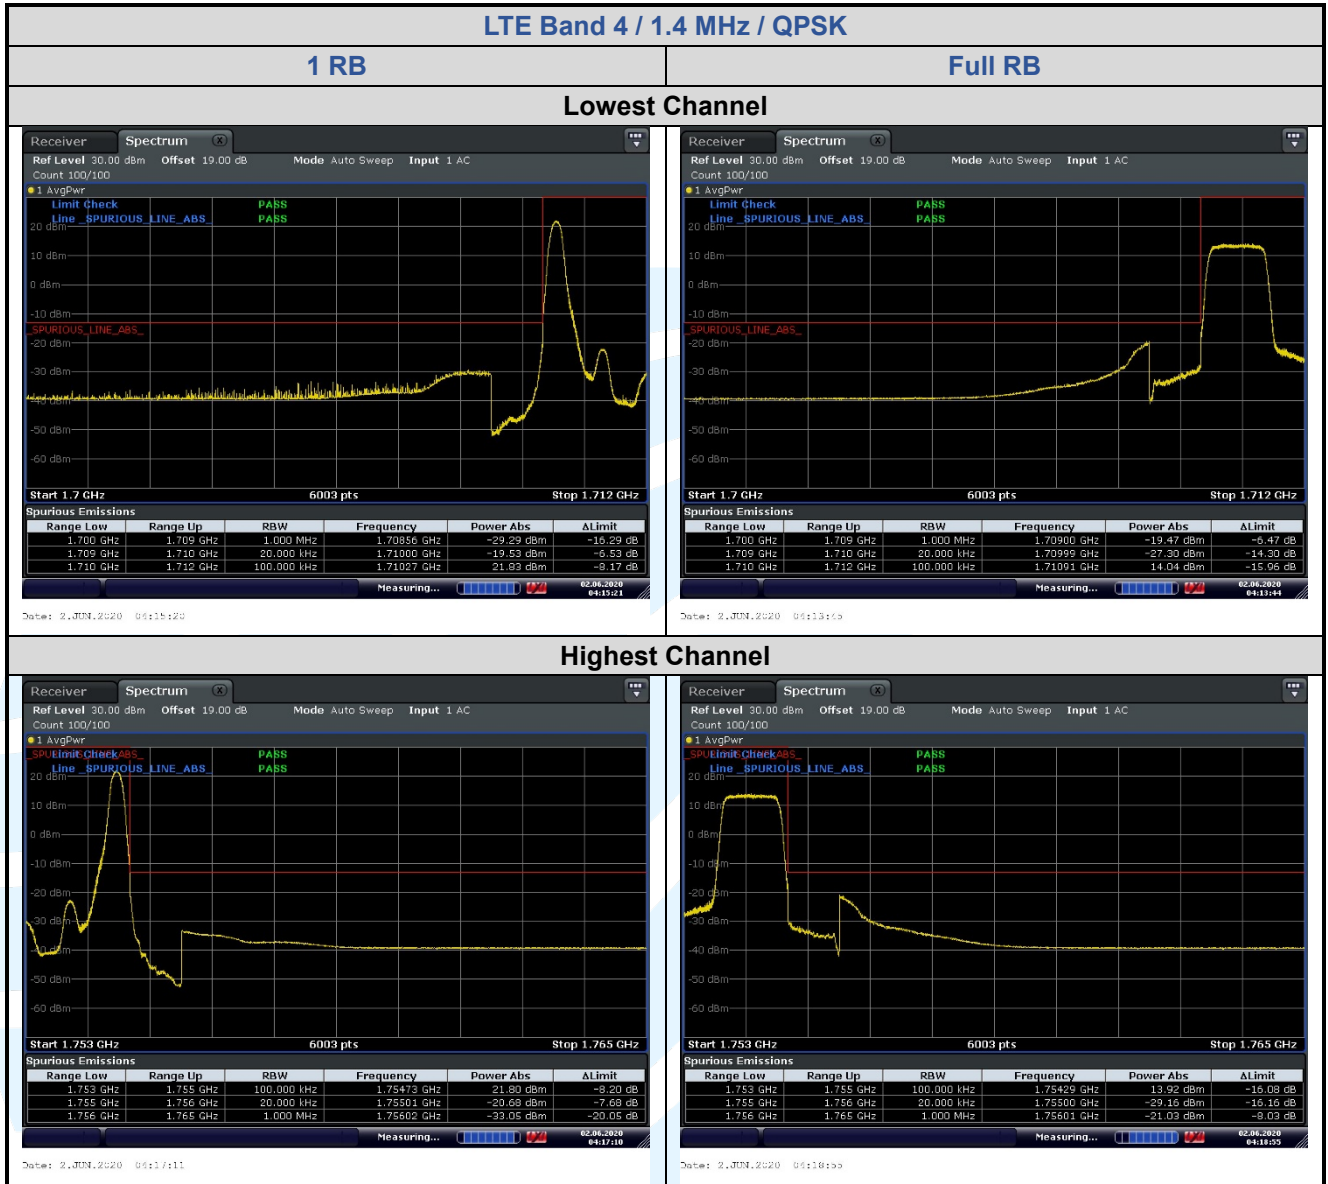

## 5.6.2 LTE Band 4

**Shenzhen UnionTrust Quality and Technology Co., Ltd.**

Address: 16/F, Block A, Building 6, Baoneng Science and Technology Park, Qingxiang Road No.1, Longhua New District, Shenzhen, China