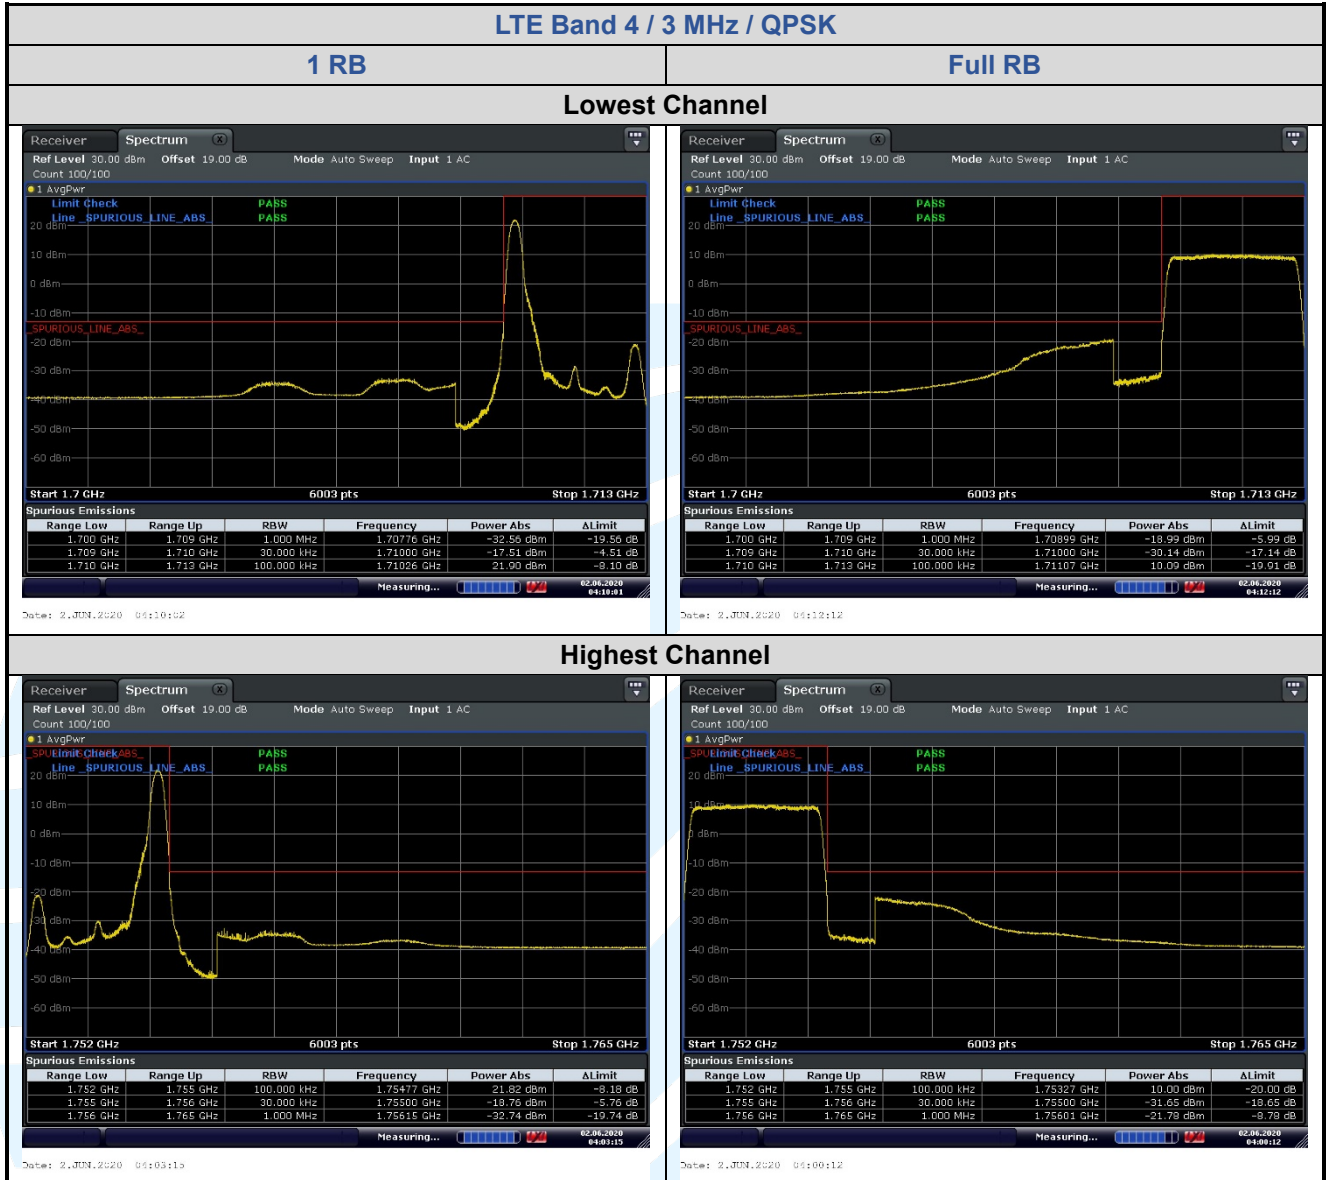

## 5.6.2 LTE Band 4

**Shenzhen UnionTrust Quality and Technology Co., Ltd.**

Address: 16/F, Block A, Building 6, Baoneng Science and Technology Park, Qingxiang Road No.1, Longhua New District, Shenzhen, China