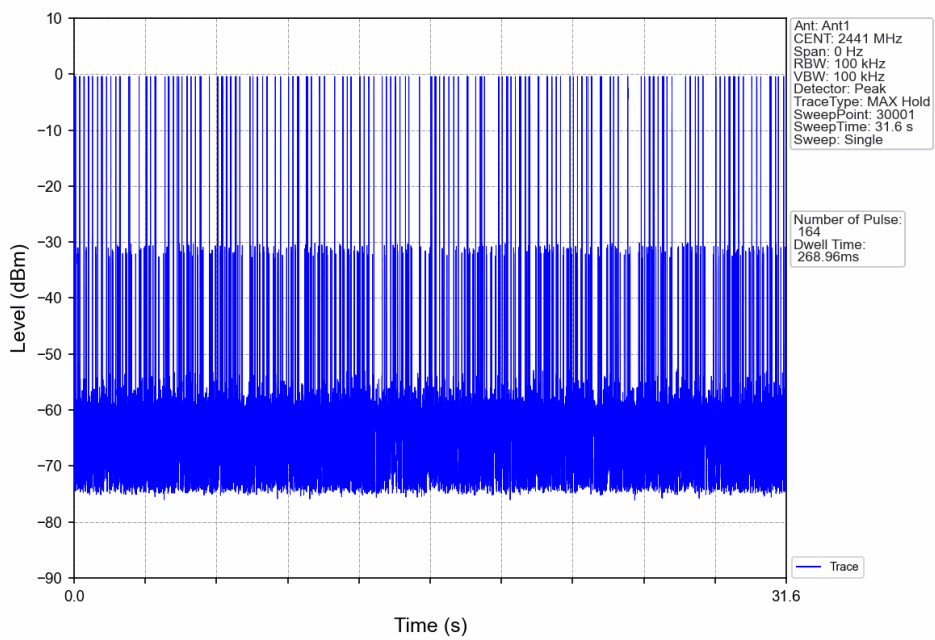

8DPSK_3DH3_HOPP_Ant1_NTNV

8DPSK_3DH3_HOPP_Ant1_NTNV

8DPSK_3DH5_HOPP_Ant1_NTNV

8DPSK_3DH5_HOPP_Ant1_NTNV

Appendix B: Photographs of Test Setup

Radiated Emission

Conducted Emission

Appendix C: Photographs of EUT

External Photos

Internal Photos

*******END OF REPORT*******