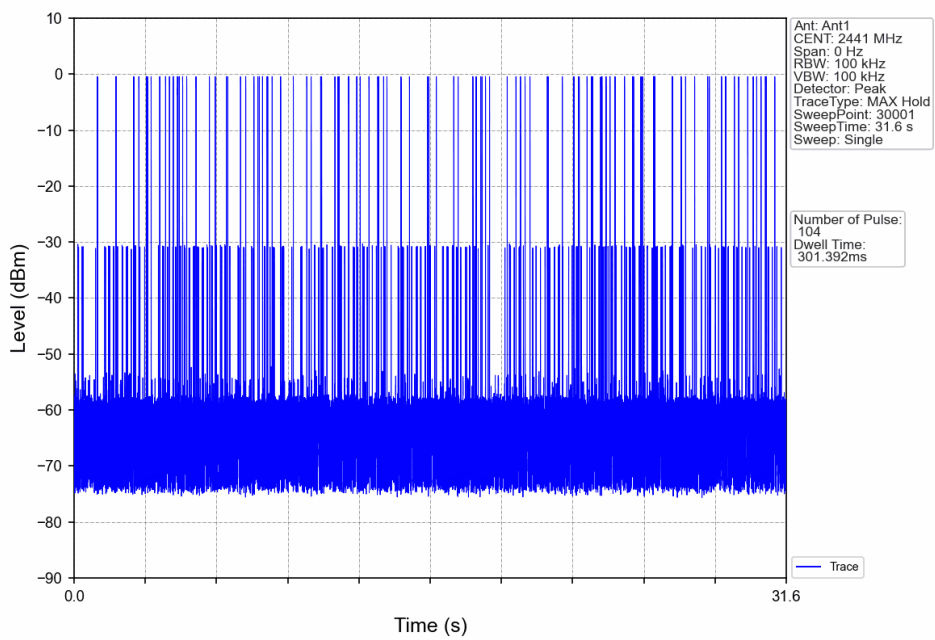

8DPSK_3DH3_HOPP_Ant1_NTNV

8DPSK_3DH3_HOPP_Ant1_NTNV

8DPSK_3DH5_HOPP_Ant1_NTNV

8DPSK_3DH5_HOPP_Ant1_NTNV

Appendix B: Photographs of Test Setup

Radiated Emission

Conducted Emission

Appendix C: Photographs of EUT

External Photos

Internal Photos

*******END OF REPORT*******