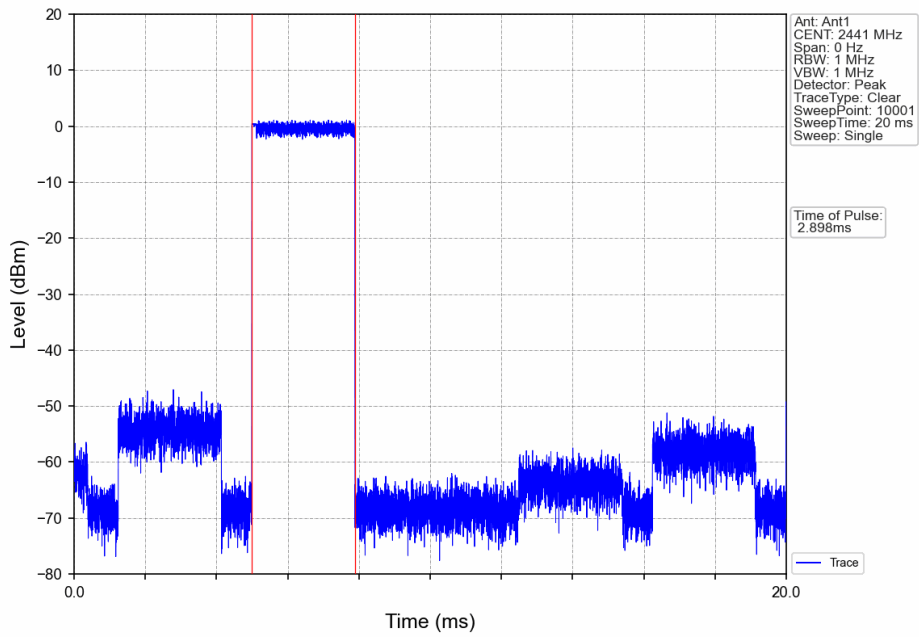

8DPSK_3DH3_HOPP_Ant1_NTNV

8DPSK_3DH3_HOPP_Ant1_NTNV

8DPSK_3DH5_HOPP_Ant1_NTNV

8DPSK_3DH5_HOPP_Ant1_NTNV

Appendix B: Photographs of Test Setup

Radiated Emission

Conducted Emission

Appendix C: Photographs of EUT

External Photos

Internal Photos

*******END OF REPORT*******