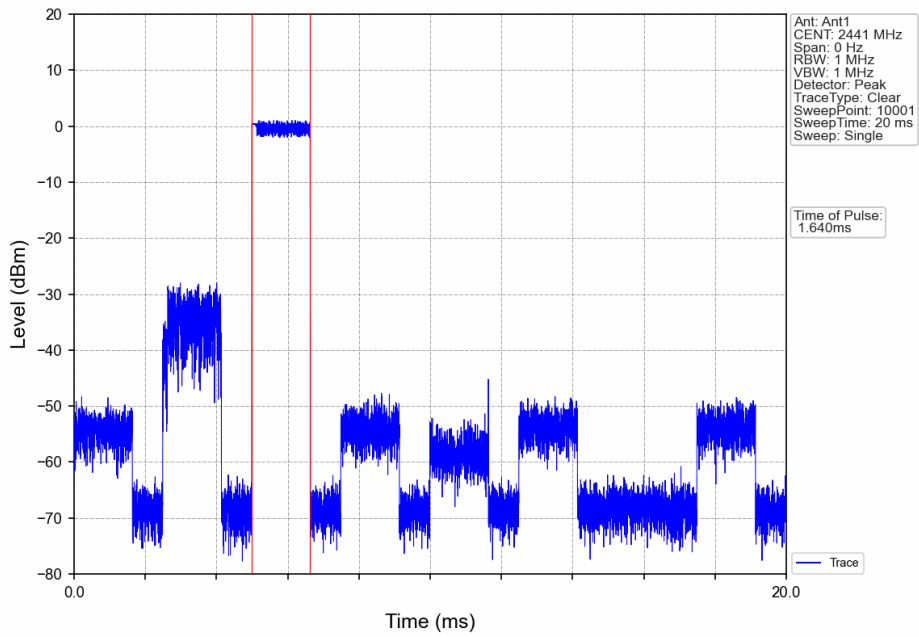

8DPSK_3DH3_HOPP_Ant1_NTNV

8DPSK_3DH3_HOPP_Ant1_NTNV

8DPSK_3DH5_HOPP_Ant1_NTNV

8DPSK_3DH5_HOPP_Ant1_NTNV

Appendix B: Photographs of Test Setup

Radiated Emission

Conducted Emission

Appendix C: Photographs of EUT

External Photos

Internal Photos

*******END OF REPORT*******