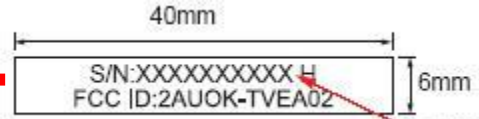

VTL0 (Speker)-Label

→. VTL01 TV Speaker-Label

size

尺寸: 50.5mm*31.5mm

流水码编号
Pipelining number

Date: 2022/04/13