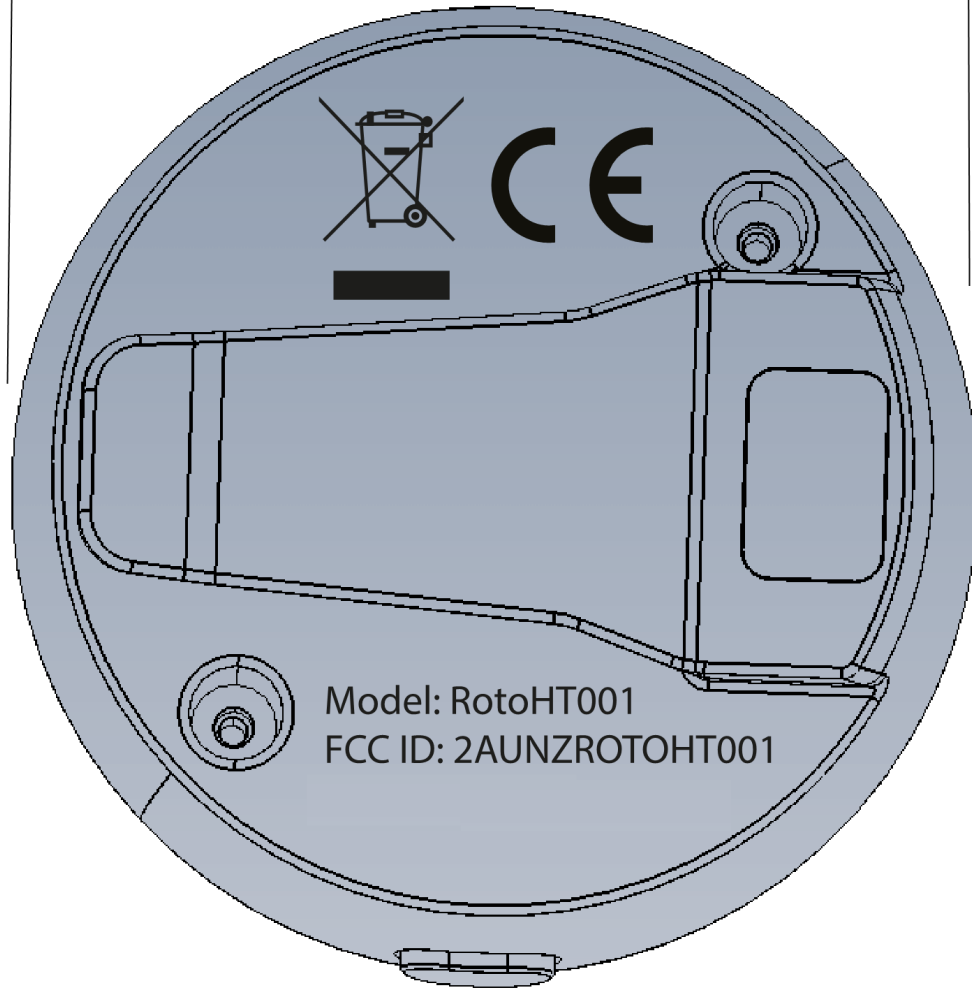

Equipment Photographs

(External)

← 50mm →

Model: RotoHT001
FCC ID: 2AUNZROTOHT001

Back