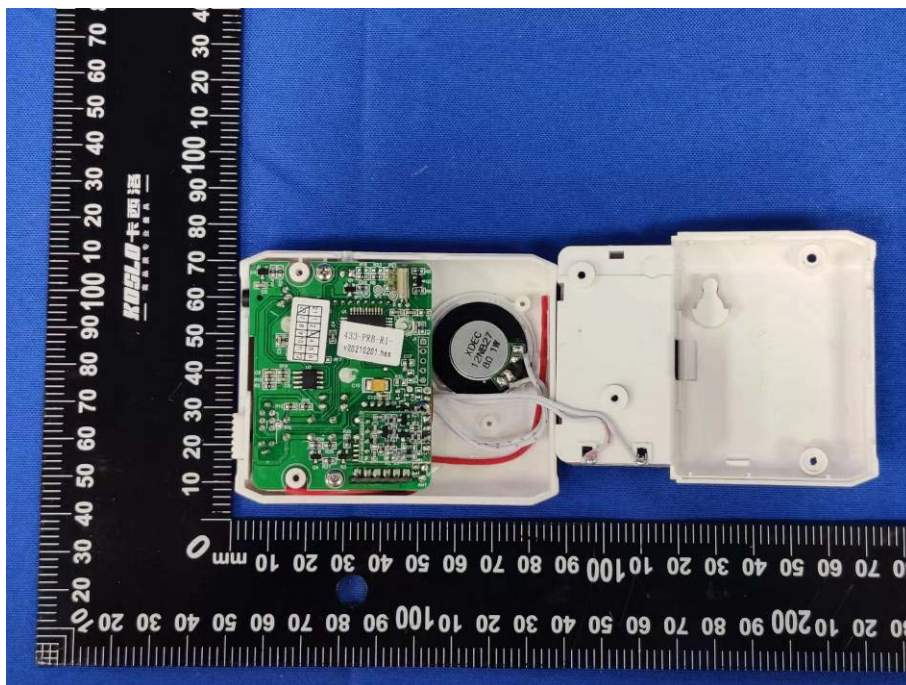

Internal photos

433.92MHz TX ANT

315MHz RX ANT