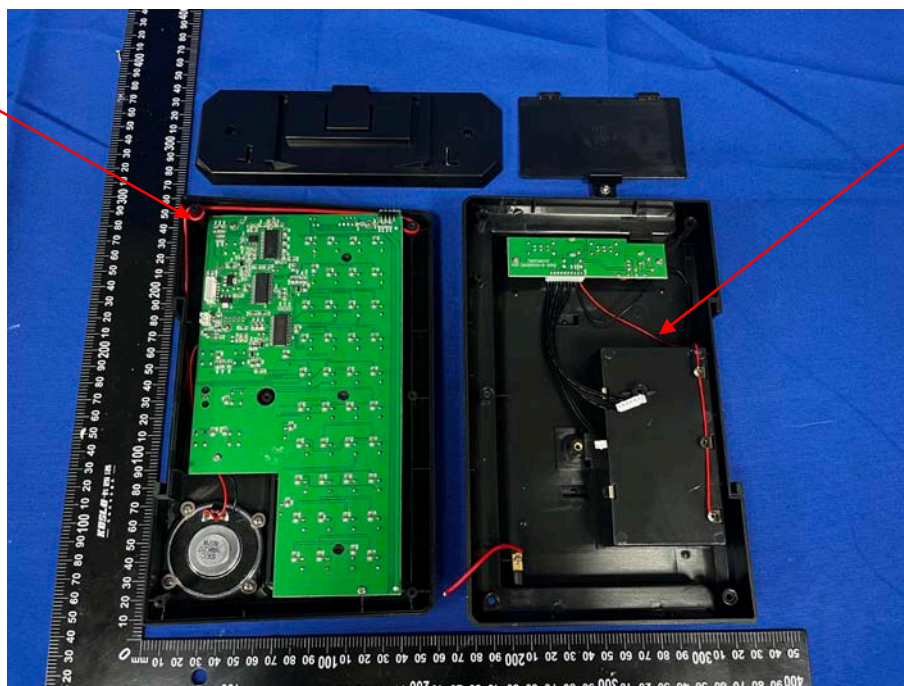

Internal photos

433.92MHz RX ANT

315MHz TX ANT