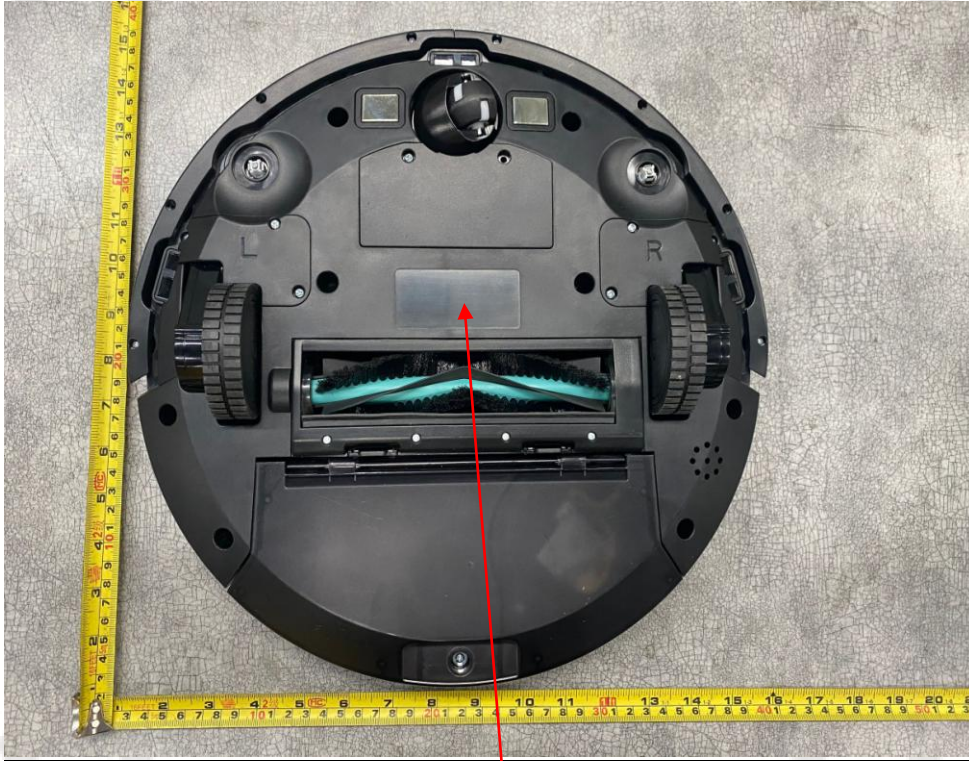

FCC-ID Label Information

1. Label location:

bObsweep PetHair Vision Plus Robot Vacuum Cleaner

Model: WVP58021

FCC ID: 2AUN8WVP58021