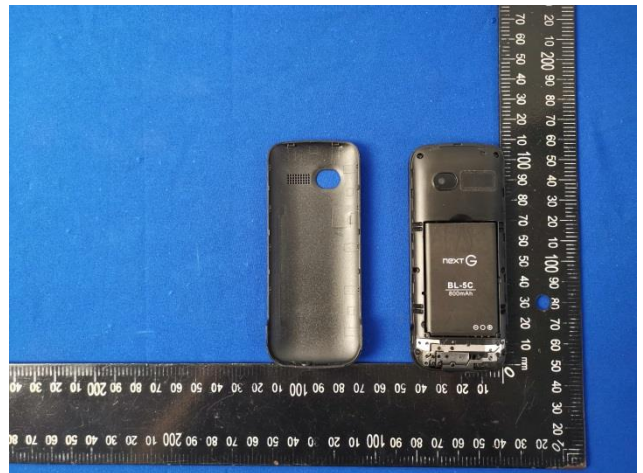

EUT Photos (Model: G3-BLK)

EUT Antenna Locations

SAR Test Setup Photos

Head

Right Cheek

Right Tilted

Left Cheek

Left Tilted

Body

Front side (10mm)

Back side(10mm)