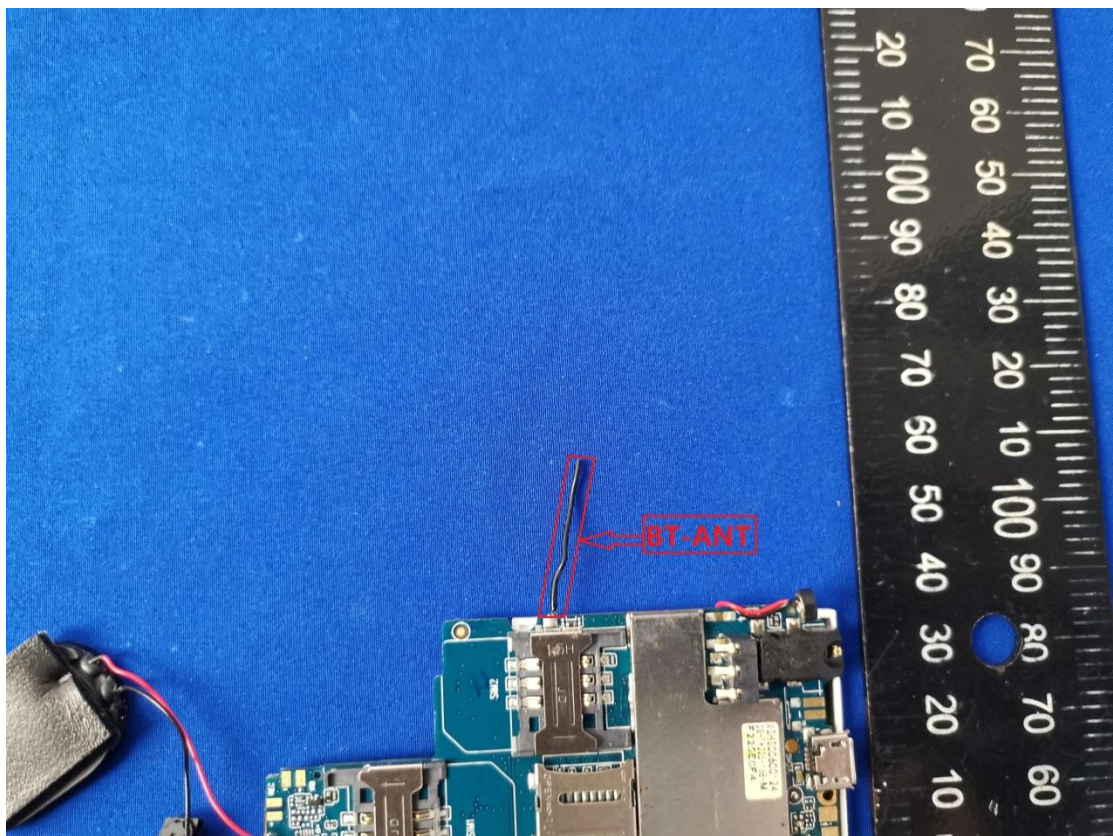

EUT Photos (Model: G3-BLK)

EUT Antenna Locations

SAR Test Setup Photos

Head

Right Cheek

Right Tilted

Left Cheek

Left Tilted

Body

Front side (10mm)

Back side(10mm)