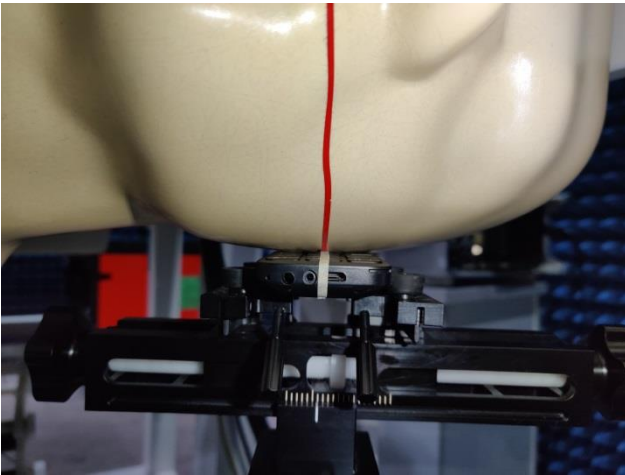

EUT Photos (Model: G3-BLK)

EUT Antenna Locations

SAR Test Setup Photos

Head

Right Cheek

Right Tilted

Left Cheek

Left Tilted

Body

Front side (10mm)

Back side(10mm)