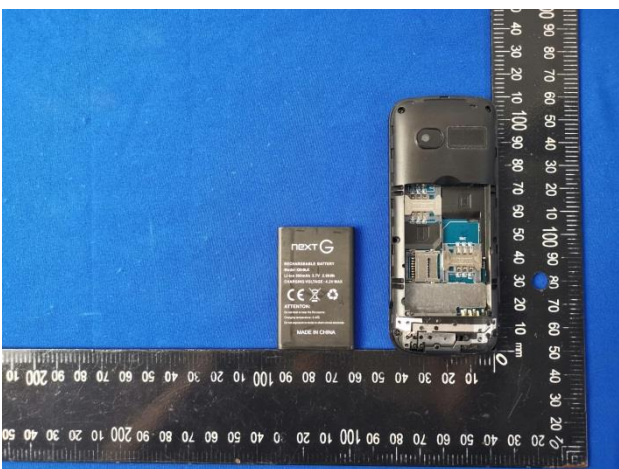

EUT Photos (Model: G3-BLK)

EUT Antenna Locations

SAR Test Setup Photos

Head

Right Cheek

Right Tilted

Left Cheek

Left Tilted

Body

Front side (10mm)

Back side(10mm)