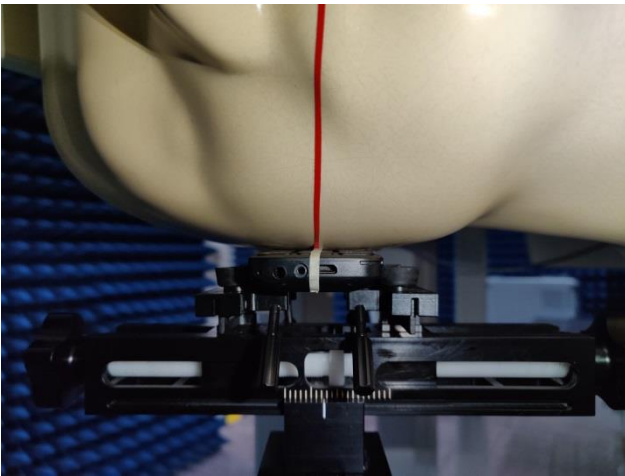

EUT Photos (Model: G3-BLK)

EUT Antenna Locations

SAR Test Setup Photos

Head

Right Cheek

Right Tilted

Left Cheek

Left Tilted

Body

Front side (10mm)

Back side(10mm)