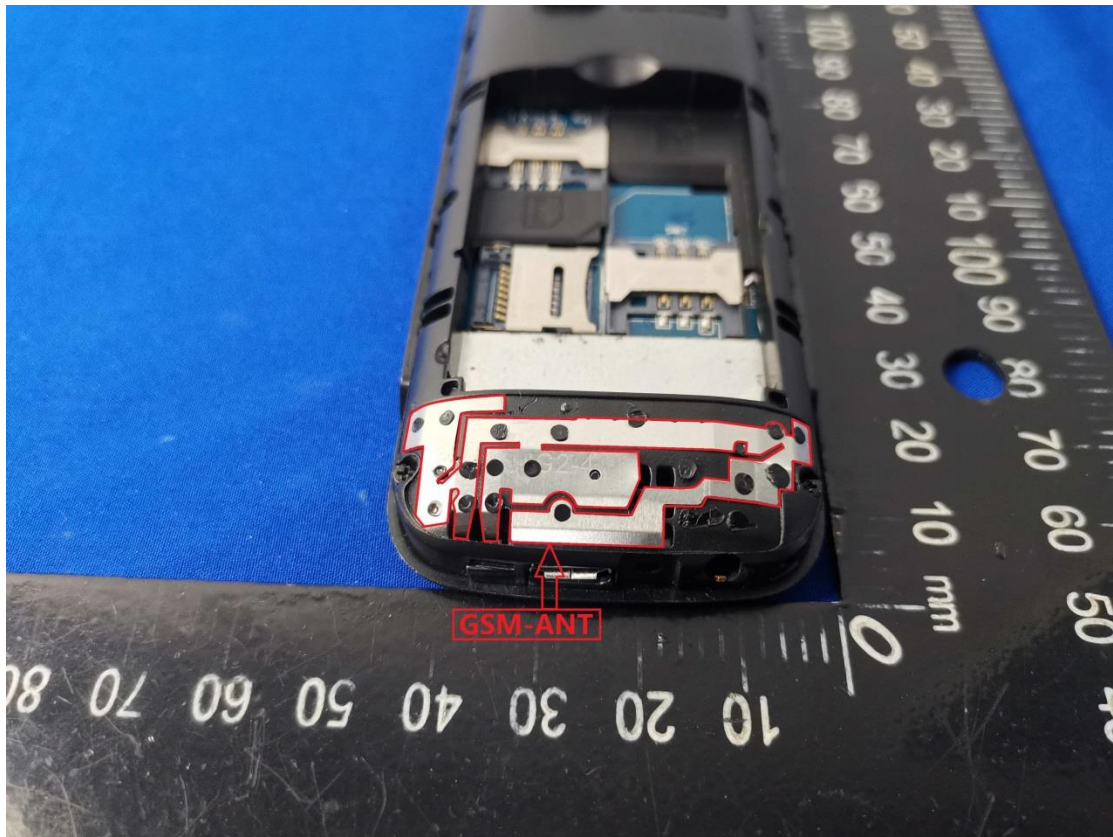

EUT Photos (Model: G3-BLK)

EUT Antenna Locations

SAR Test Setup Photos

Head

Right Cheek

Right Tilted

Left Cheek

Left Tilted

Body

Front side (10mm)

Back side(10mm)