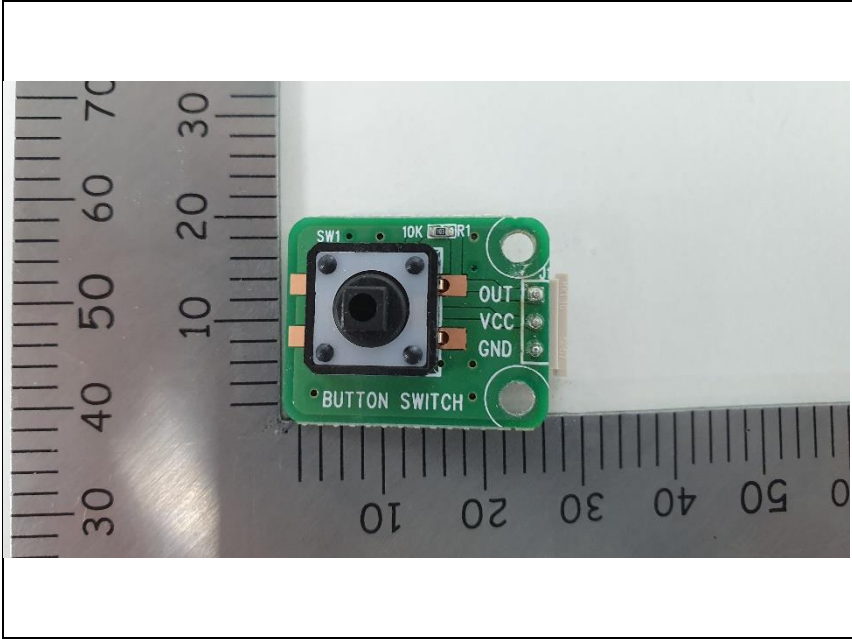

INTERNEL PHOTOS OF EUT

EUT case open

Main Board front side

Main Board rear side

NFC Board front side

NFC Board rear side

Switch(1) Board front side

Switch(1) Board rear side

Switch(2) Board front side

Switch(2) Board rear side

LED Board front side

LED Board rear side

Antenna (WiFi & BLE)

Antenna (NFC)