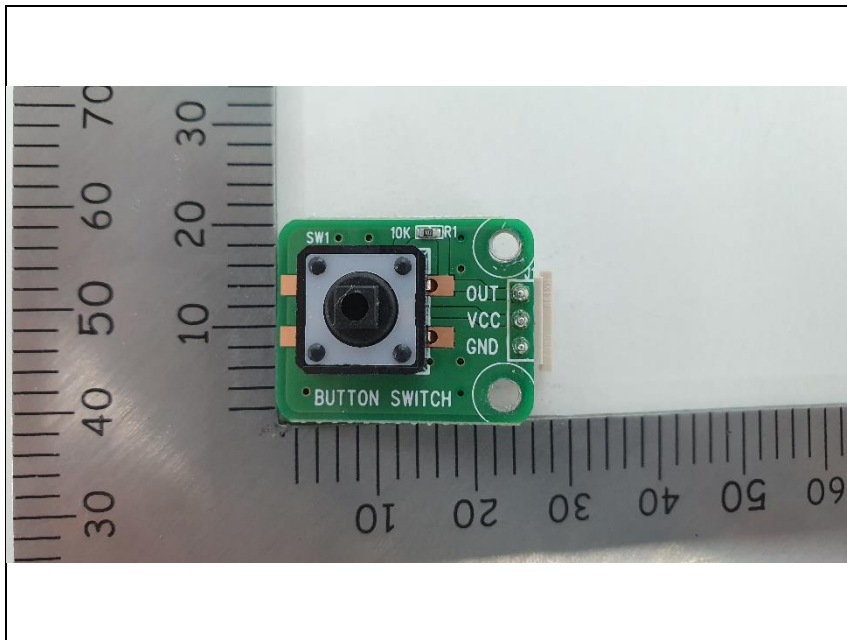

INTERNEL PHOTOS OF EUT

EUT case open

Main Board front side

Main Board rear side

NFC Board front side

NFC Board rear side

Switch(1) Board front side

Switch(1) Board rear side

Switch(2) Board front side

Switch(2) Board rear side

LED Board front side

LED Board rear side

Antenna (WiFi & BLE)

Antenna (NFC)