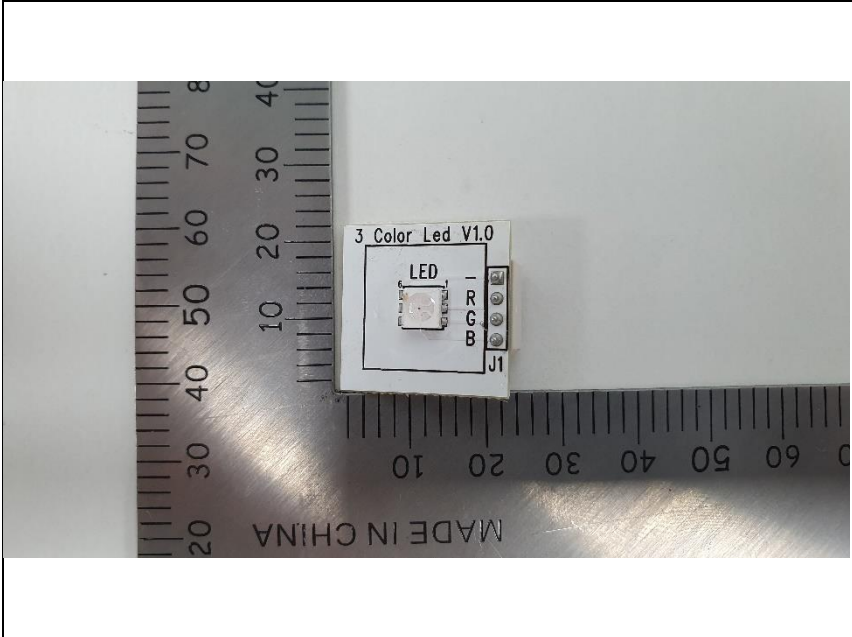

INTERNEL PHOTOS OF EUT

EUT case open

Main Board front side

Main Board rear side

NFC Board front side

NFC Board rear side

Switch(1) Board front side

Switch(1) Board rear side

Switch(2) Board front side

Switch(2) Board rear side

LED Board front side

LED Board rear side

Antenna (WiFi & BLE)

Antenna (NFC)