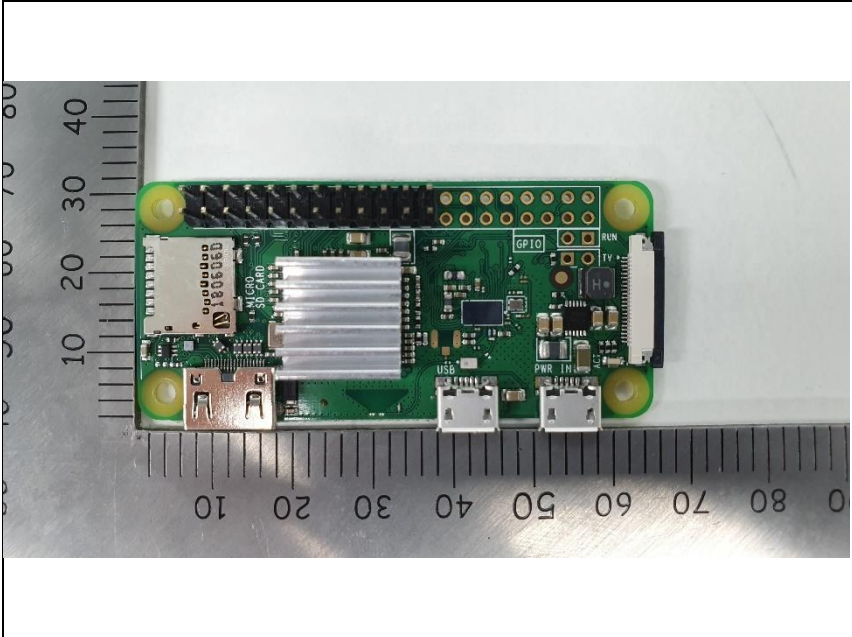

INTERNEL PHOTOS OF EUT

EUT case open

Main Board front side

Main Board rear side

NFC Board front side

NFC Board rear side

Switch(1) Board front side

Switch(1) Board rear side

Switch(2) Board front side

Switch(2) Board rear side

LED Board front side

LED Board rear side

Antenna (WiFi & BLE)

Antenna (NFC)