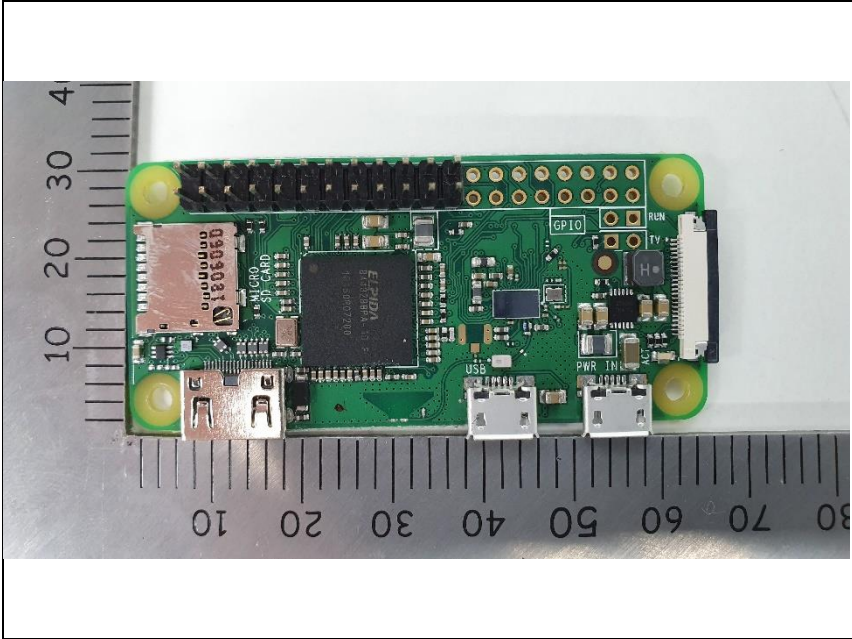

INTERNEL PHOTOS OF EUT

EUT case open

Main Board front side

Main Board rear side

NFC Board front side

NFC Board rear side

Switch(1) Board front side

Switch(1) Board rear side

Switch(2) Board front side

Switch(2) Board rear side

LED Board front side

LED Board rear side

Antenna (WiFi & BLE)

Antenna (NFC)