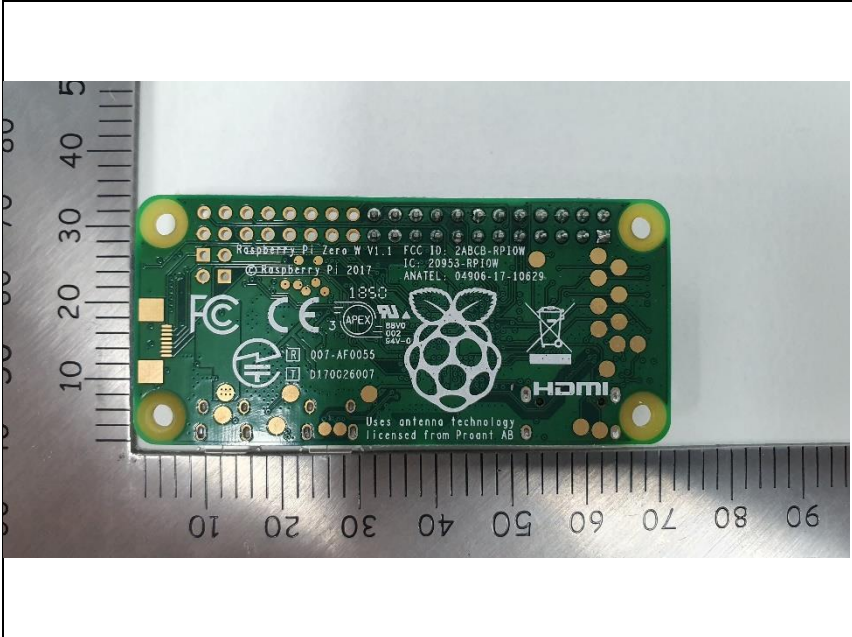

INTERNEL PHOTOS OF EUT

EUT case open

Main Board front side

Main Board rear side

NFC Board front side

NFC Board rear side

Switch(1) Board front side

Switch(1) Board rear side

Switch(2) Board front side

Switch(2) Board rear side

LED Board front side

LED Board rear side

Antenna (WiFi & BLE)

Antenna (NFC)