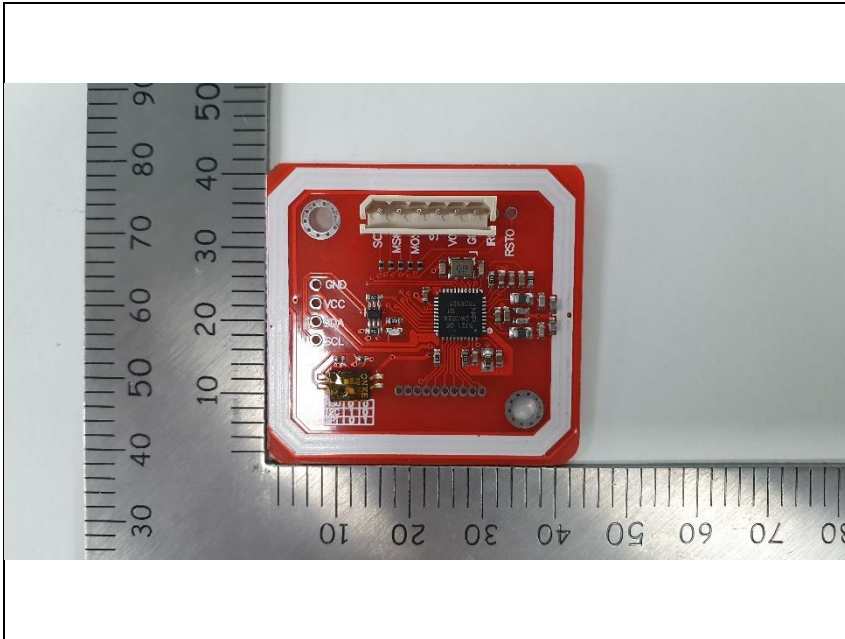

INTERNEL PHOTOS OF EUT

EUT case open

Main Board front side

Main Board rear side

NFC Board front side

NFC Board rear side

Switch(1) Board front side

Switch(1) Board rear side

Switch(2) Board front side

Switch(2) Board rear side

LED Board front side

LED Board rear side

Antenna (WiFi & BLE)

Antenna (NFC)