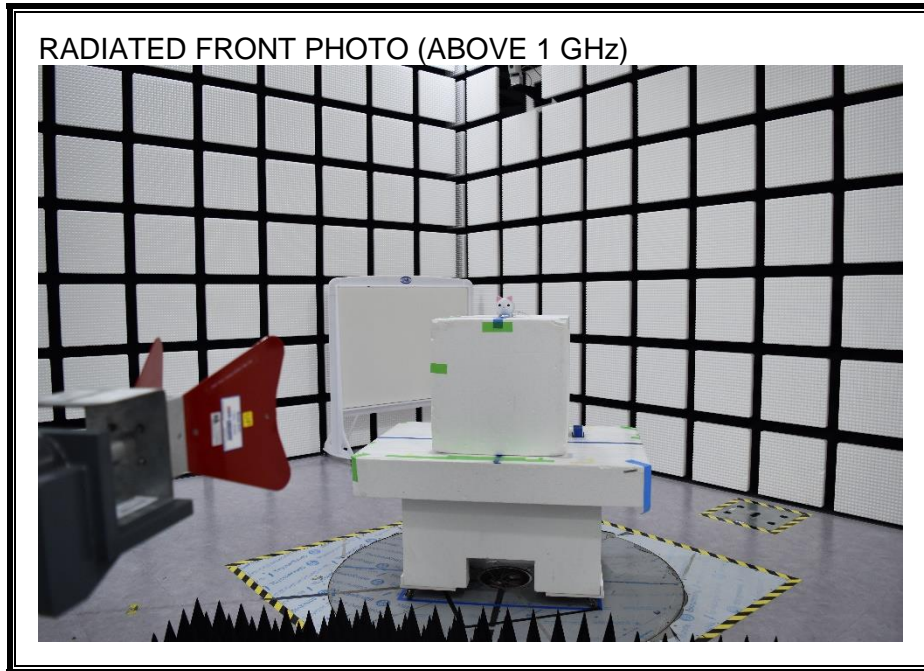

13. SETUP PHOTOS

ANTENNA PORT CONDUCTED RF MEASUREMENT SETUP

RADIATED RF MEASUREMENT SETUP (BELOW 30 MHz)

RADIATED RF MEASUREMENT SETUP (BELOW 1 GHz)

RADIATED RF MEASUREMENT SETUP (ABOVE 1 GHz)

RADIATED RF MEASUREMENT SETUP FOR PORTABLE CONFIGURATION

X-AXIS FRONT PHOTO

Y-AXIS FRONT PHOTO

Z-AXIS FRONT PHOTO

POWERLINE CONDUCTED EMISSIONS MEASUREMENT SETUP

END OF REPORT