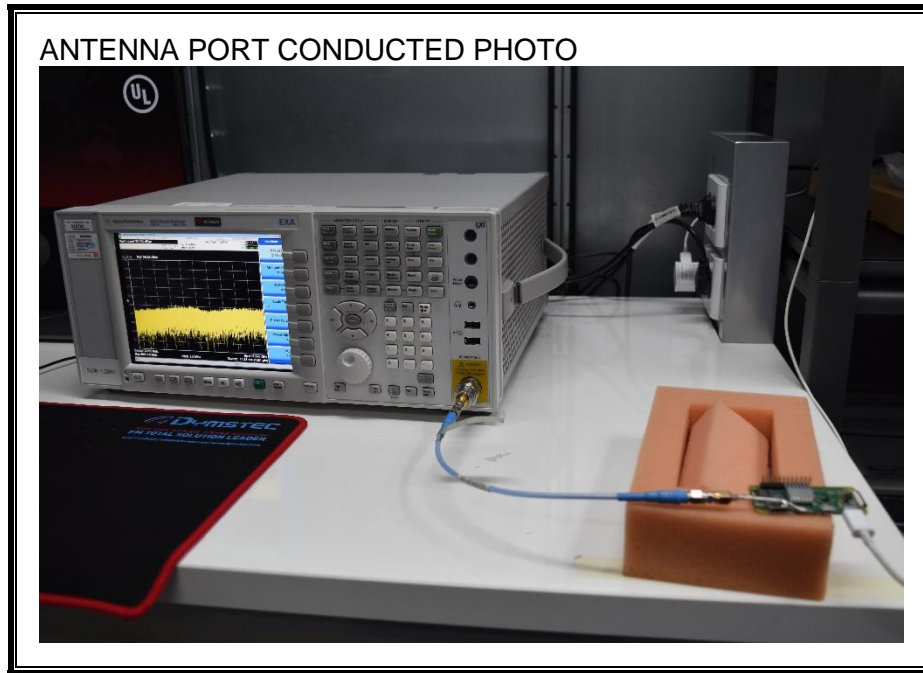

13. SETUP PHOTOS

ANTENNA PORT CONDUCTED RF MEASUREMENT SETUP

RADIATED RF MEASUREMENT SETUP (BELOW 30 MHz)

RADIATED RF MEASUREMENT SETUP (BELOW 1 GHz)

RADIATED RF MEASUREMENT SETUP (ABOVE 1 GHz)

RADIATED RF MEASUREMENT SETUP FOR PORTABLE CONFIGURATION

X-AXIS FRONT PHOTO

Y-AXIS FRONT PHOTO

Z-AXIS FRONT PHOTO

POWERLINE CONDUCTED EMISSIONS MEASUREMENT SETUP

END OF REPORT