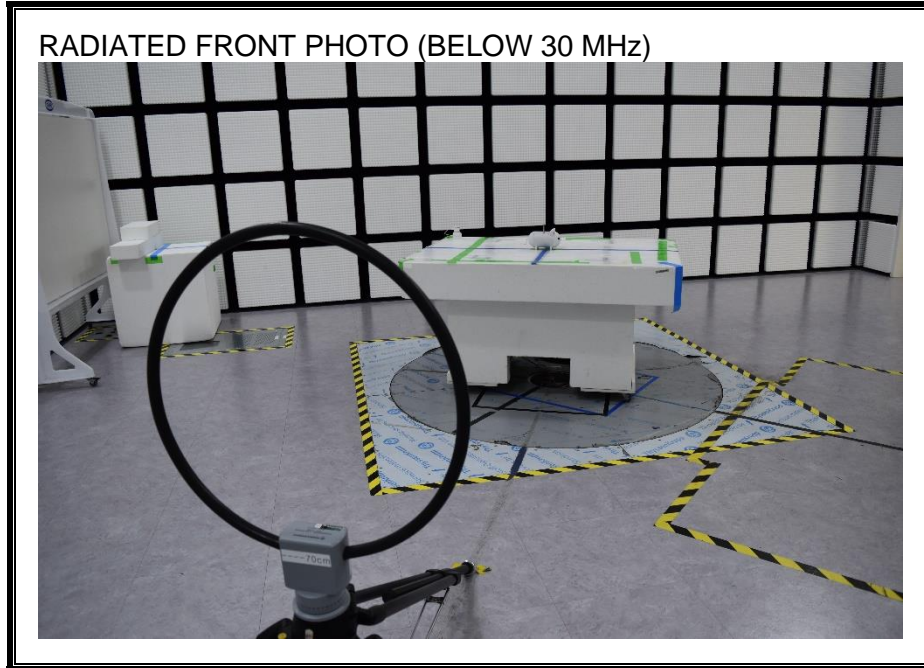

13. SETUP PHOTOS

ANTENNA PORT CONDUCTED RF MEASUREMENT SETUP

RADIATED RF MEASUREMENT SETUP (BELOW 30 MHz)

RADIATED RF MEASUREMENT SETUP (BELOW 1 GHz)

RADIATED RF MEASUREMENT SETUP (ABOVE 1 GHz)

RADIATED RF MEASUREMENT SETUP FOR PORTABLE CONFIGURATION

X-AXIS FRONT PHOTO

Y-AXIS FRONT PHOTO

Z-AXIS FRONT PHOTO

POWERLINE CONDUCTED EMISSIONS MEASUREMENT SETUP

END OF REPORT