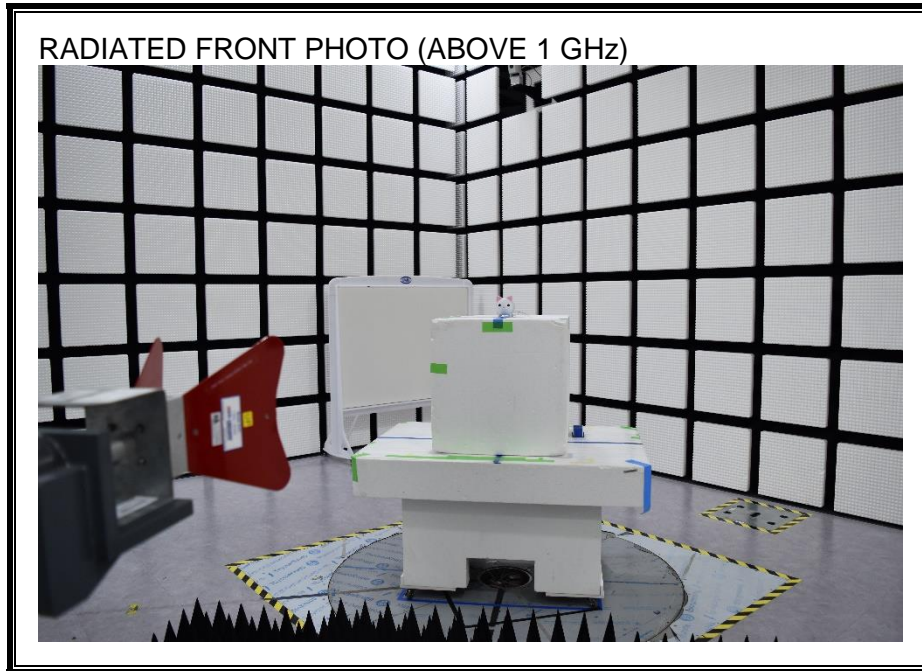

13. SETUP PHOTOS

ANTENNA PORT CONDUCTED RF MEASUREMENT SETUP

RADIATED RF MEASUREMENT SETUP (BELOW 30 MHz)

RADIATED RF MEASUREMENT SETUP (BELOW 1 GHz)

RADIATED RF MEASUREMENT SETUP (ABOVE 1 GHz)

RADIATED RF MEASUREMENT SETUP FOR PORTABLE CONFIGURATION

X-AXIS FRONT PHOTO

Y-AXIS FRONT PHOTO

Z-AXIS FRONT PHOTO

POWERLINE CONDUCTED EMISSIONS MEASUREMENT SETUP

END OF REPORT