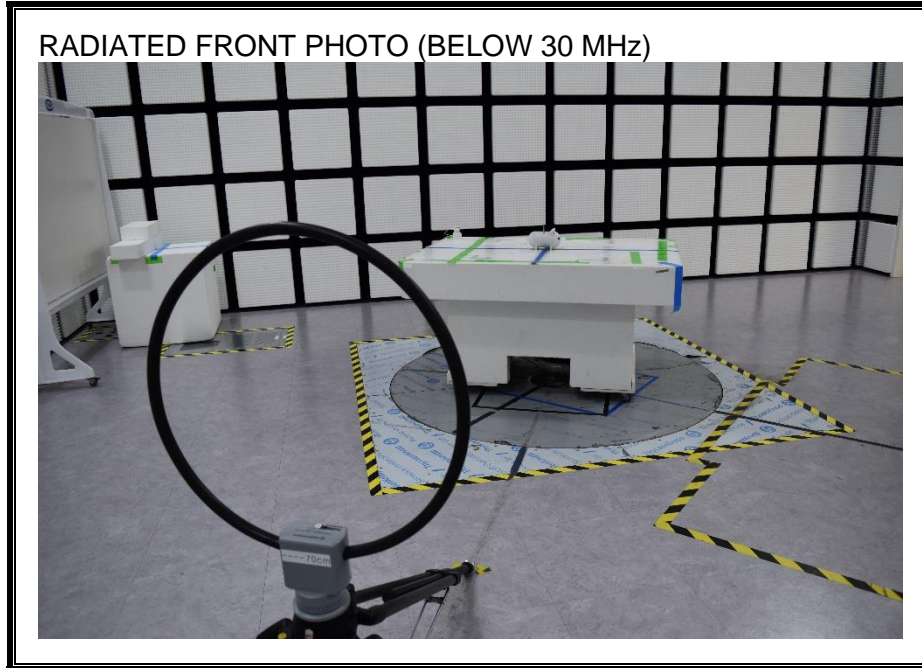

13. SETUP PHOTOS

ANTENNA PORT CONDUCTED RF MEASUREMENT SETUP

RADIATED RF MEASUREMENT SETUP (BELOW 30 MHz)

RADIATED RF MEASUREMENT SETUP (BELOW 1 GHz)

RADIATED RF MEASUREMENT SETUP (ABOVE 1 GHz)

RADIATED RF MEASUREMENT SETUP FOR PORTABLE CONFIGURATION

X-AXIS FRONT PHOTO

Y-AXIS FRONT PHOTO

Z-AXIS FRONT PHOTO

POWERLINE CONDUCTED EMISSIONS MEASUREMENT SETUP

END OF REPORT