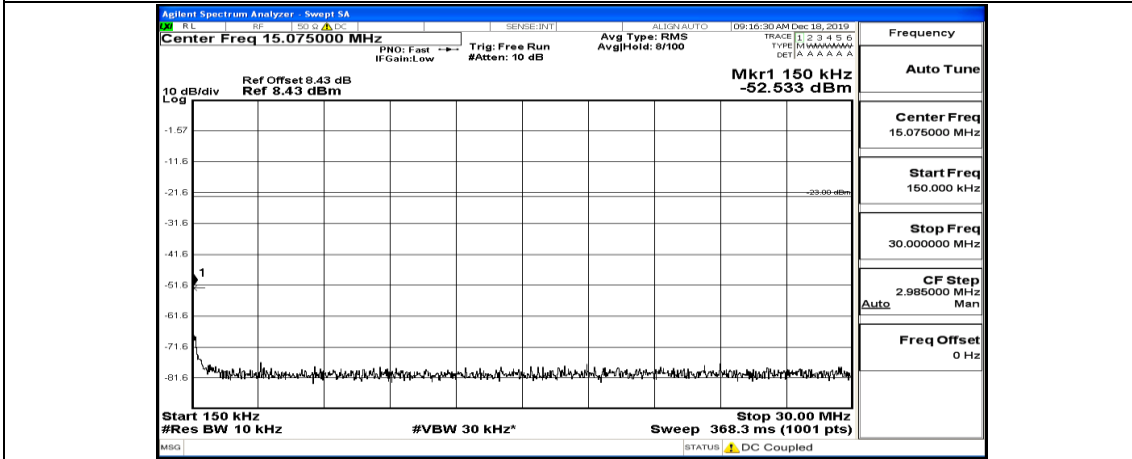

Channel Bandwidth: 10 MHz_MCH_QPSK_1RB#49