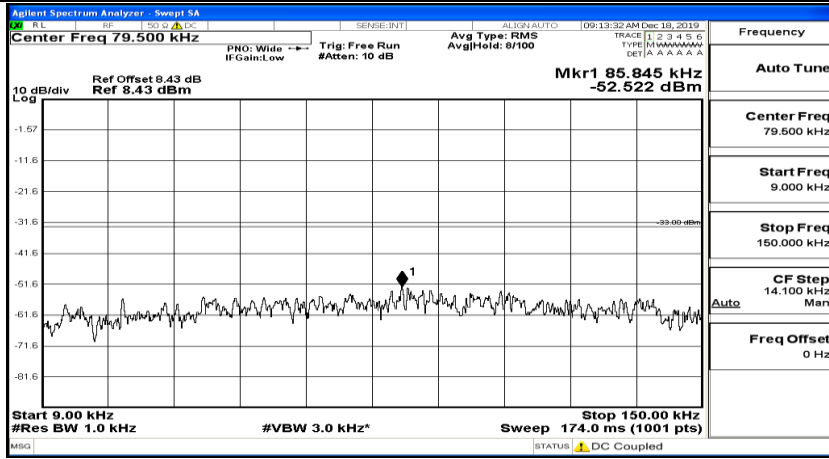

(Channel Bandwidth: 5 MHz) MCH_QPSK_1RB#12

(Channel Bandwidth: 5 MHz)_MCH_QPSK_1RB#24

(Channel Bandwidth: 5 MHz)_HCH_QPSK_1RB#0

(Channel Bandwidth: 5 MHz)_HCH_QPSK_1RB#12

(Channel Bandwidth: 5 MHz)_HCH_QPSK_1RB#24

(Channel Bandwidth: 5 MHz)_LCH_16QAM_1RB#0

(Channel Bandwidth: 5 MHz)_LCH_16QAM_1RB#12

(Channel Bandwidth: 5 MHz)_LCH_16QAM_1RB#24

(Channel Bandwidth: 5 MHz)_MCH_16QAM_1RB#0

(Channel Bandwidth: 5 MHz)_MCH_16QAM_1RB#12