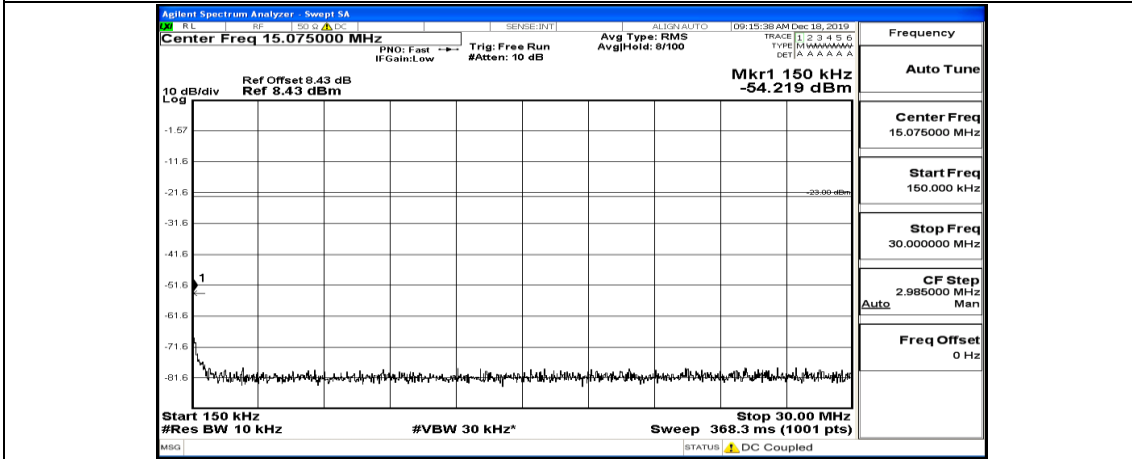

Channel Bandwidth: 10 MHz_LCH_16QAM_1RB#24