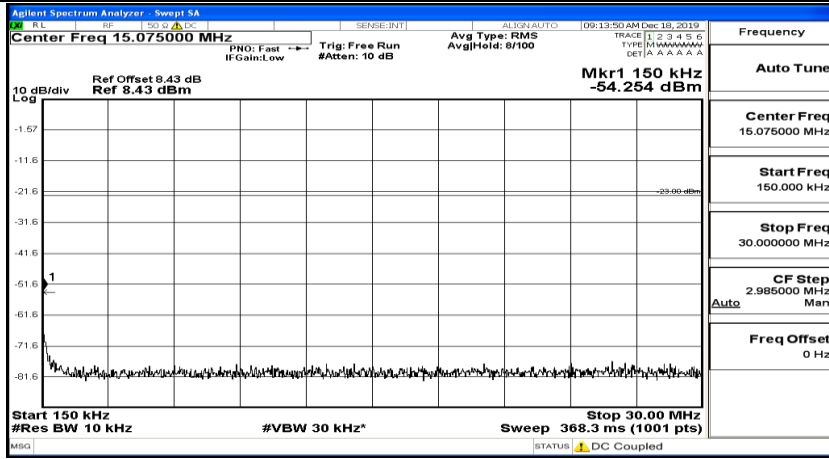

(Channel Bandwidth: 5 MHz) MCH_QPSK_1RB#12

(Channel Bandwidth: 5 MHz)_MCH_QPSK_1RB#24

(Channel Bandwidth: 5 MHz)_HCH_QPSK_1RB#0

(Channel Bandwidth: 5 MHz)_HCH_QPSK_1RB#12

(Channel Bandwidth: 5 MHz)_HCH_QPSK_1RB#24

(Channel Bandwidth: 5 MHz)_LCH_16QAM_1RB#0

(Channel Bandwidth: 5 MHz)_LCH_16QAM_1RB#12

(Channel Bandwidth: 5 MHz)_LCH_16QAM_1RB#24

(Channel Bandwidth: 5 MHz)_MCH_16QAM_1RB#0

(Channel Bandwidth: 5 MHz)_MCH_16QAM_1RB#12