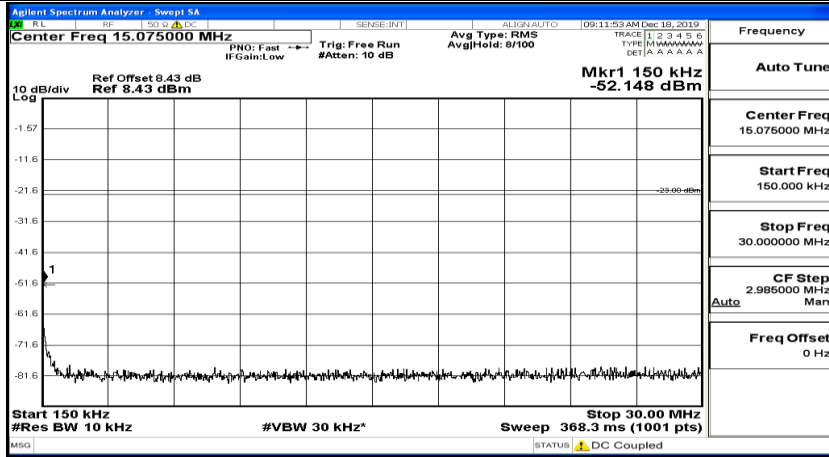

(Channel Bandwidth: 5 MHz) MCH_QPSK_1RB#12

(Channel Bandwidth: 5 MHz)_MCH_QPSK_1RB#24

(Channel Bandwidth: 5 MHz)_HCH_QPSK_1RB#0

(Channel Bandwidth: 5 MHz)_HCH_QPSK_1RB#12

(Channel Bandwidth: 5 MHz)_HCH_QPSK_1RB#24

(Channel Bandwidth: 5 MHz)_LCH_16QAM_1RB#0

(Channel Bandwidth: 5 MHz)_LCH_16QAM_1RB#12

(Channel Bandwidth: 5 MHz)_LCH_16QAM_1RB#24

(Channel Bandwidth: 5 MHz)_MCH_16QAM_1RB#0

(Channel Bandwidth: 5 MHz)_MCH_16QAM_1RB#12