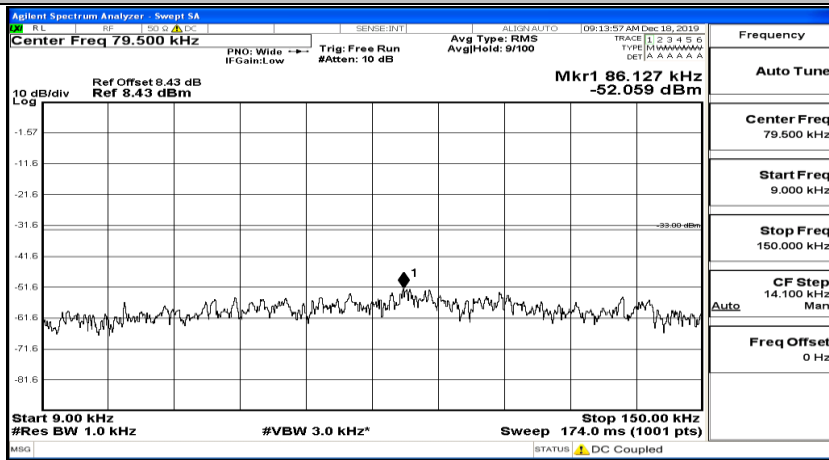

(Channel Bandwidth: 5 MHz) MCH_QPSK_1RB#12

(Channel Bandwidth: 5 MHz)_MCH_QPSK_1RB#24

(Channel Bandwidth: 5 MHz)_HCH_QPSK_1RB#0

(Channel Bandwidth: 5 MHz)_HCH_QPSK_1RB#12

(Channel Bandwidth: 5 MHz)_HCH_QPSK_1RB#24

(Channel Bandwidth: 5 MHz)_LCH_16QAM_1RB#0

(Channel Bandwidth: 5 MHz)_LCH_16QAM_1RB#12

(Channel Bandwidth: 5 MHz)_LCH_16QAM_1RB#24

(Channel Bandwidth: 5 MHz)_MCH_16QAM_1RB#0

(Channel Bandwidth: 5 MHz)_MCH_16QAM_1RB#12