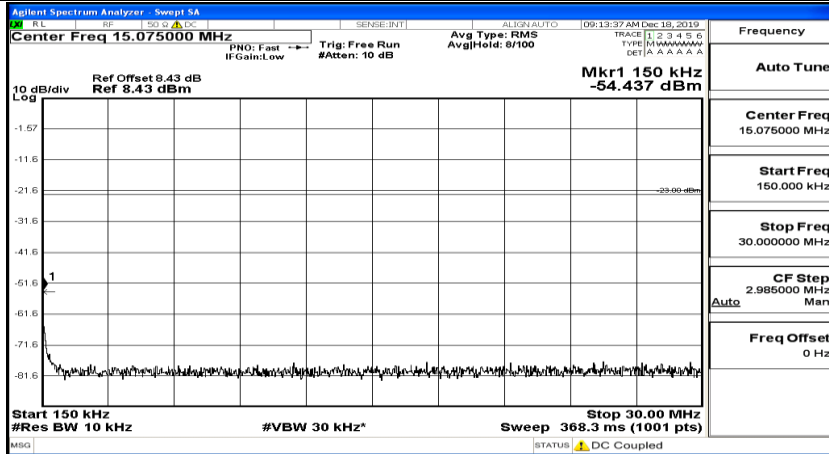

(Channel Bandwidth: 5 MHz) MCH_QPSK_1RB#12

(Channel Bandwidth: 5 MHz)_MCH_QPSK_1RB#24

(Channel Bandwidth: 5 MHz)_HCH_QPSK_1RB#0

(Channel Bandwidth: 5 MHz)_HCH_QPSK_1RB#12

(Channel Bandwidth: 5 MHz)_HCH_QPSK_1RB#24

(Channel Bandwidth: 5 MHz)_LCH_16QAM_1RB#0

(Channel Bandwidth: 5 MHz)_LCH_16QAM_1RB#12

(Channel Bandwidth: 5 MHz)_LCH_16QAM_1RB#24

(Channel Bandwidth: 5 MHz)_MCH_16QAM_1RB#0

(Channel Bandwidth: 5 MHz)_MCH_16QAM_1RB#12