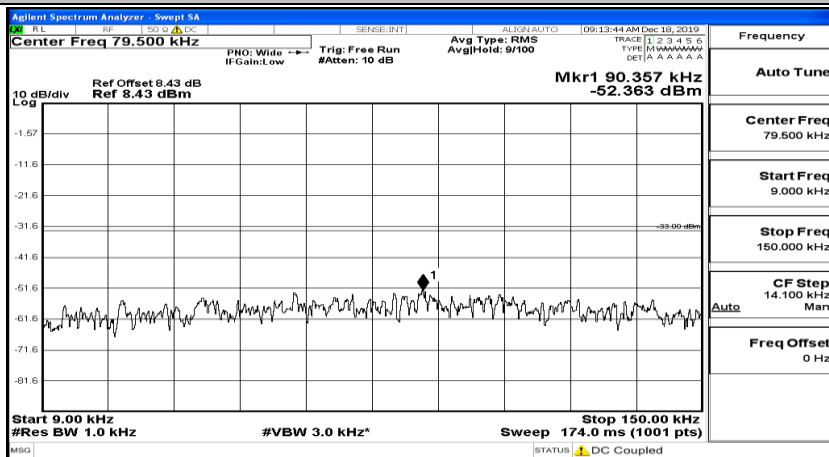

(Channel Bandwidth: 5 MHz) MCH_QPSK_1RB#12

(Channel Bandwidth: 5 MHz)_MCH_QPSK_1RB#24

(Channel Bandwidth: 5 MHz)_HCH_QPSK_1RB#0

(Channel Bandwidth: 5 MHz)_HCH_QPSK_1RB#12

(Channel Bandwidth: 5 MHz)_HCH_QPSK_1RB#24

(Channel Bandwidth: 5 MHz)_LCH_16QAM_1RB#0

(Channel Bandwidth: 5 MHz)_LCH_16QAM_1RB#12

(Channel Bandwidth: 5 MHz)_LCH_16QAM_1RB#24

(Channel Bandwidth: 5 MHz)_MCH_16QAM_1RB#0

(Channel Bandwidth: 5 MHz)_MCH_16QAM_1RB#12