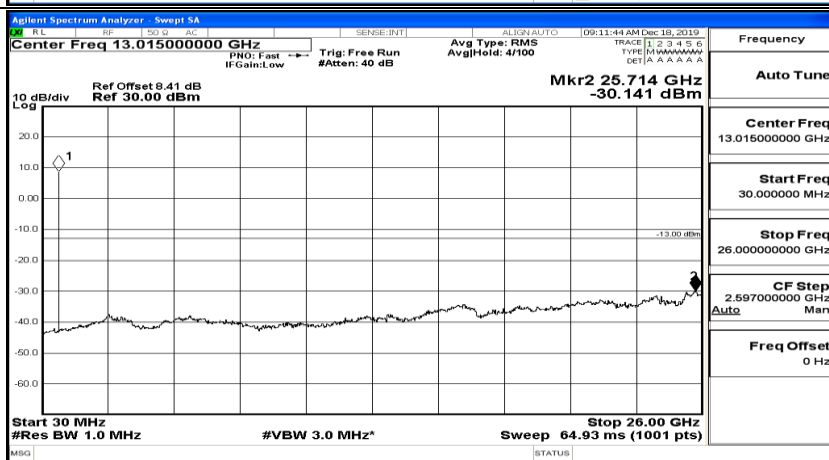

(Channel Bandwidth: 5 MHz) MCH_QPSK_1RB#12

(Channel Bandwidth: 5 MHz)_MCH_QPSK_1RB#24

(Channel Bandwidth: 5 MHz)_HCH_QPSK_1RB#0

(Channel Bandwidth: 5 MHz)_HCH_QPSK_1RB#12

(Channel Bandwidth: 5 MHz)_HCH_QPSK_1RB#24

(Channel Bandwidth: 5 MHz)_LCH_16QAM_1RB#0

(Channel Bandwidth: 5 MHz)_LCH_16QAM_1RB#12

(Channel Bandwidth: 5 MHz)_LCH_16QAM_1RB#24

(Channel Bandwidth: 5 MHz)_MCH_16QAM_1RB#0

(Channel Bandwidth: 5 MHz)_MCH_16QAM_1RB#12