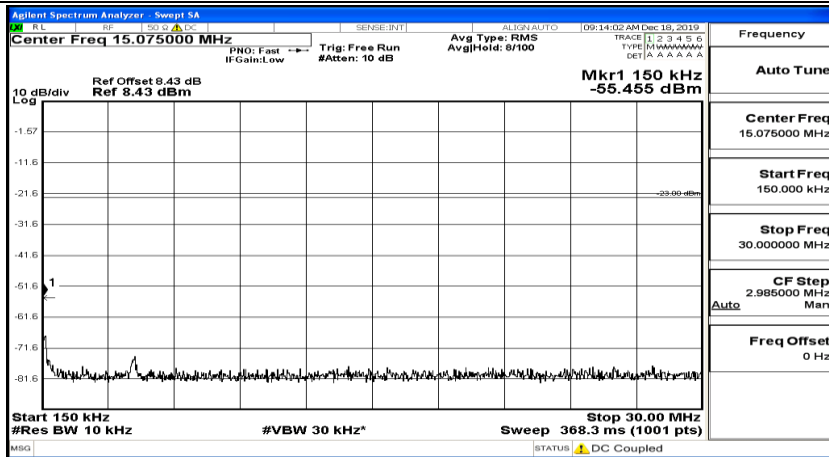

(Channel Bandwidth: 5 MHz) MCH_QPSK_1RB#12

(Channel Bandwidth: 5 MHz)_MCH_QPSK_1RB#24

(Channel Bandwidth: 5 MHz)_HCH_QPSK_1RB#0

(Channel Bandwidth: 5 MHz)_HCH_QPSK_1RB#12

(Channel Bandwidth: 5 MHz)_HCH_QPSK_1RB#24

(Channel Bandwidth: 5 MHz)_LCH_16QAM_1RB#0

(Channel Bandwidth: 5 MHz)_LCH_16QAM_1RB#12

(Channel Bandwidth: 5 MHz)_LCH_16QAM_1RB#24

(Channel Bandwidth: 5 MHz)_MCH_16QAM_1RB#0

(Channel Bandwidth: 5 MHz)_MCH_16QAM_1RB#12