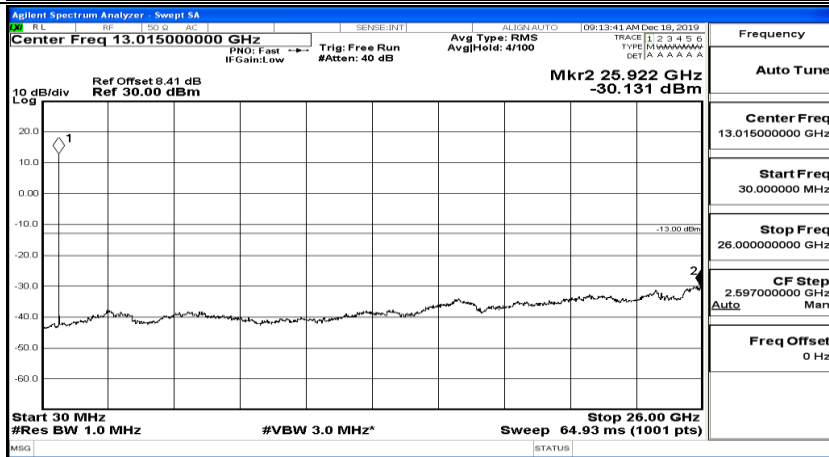

(Channel Bandwidth: 5 MHz) MCH_QPSK_1RB#12

(Channel Bandwidth: 5 MHz)_MCH_QPSK_1RB#24

(Channel Bandwidth: 5 MHz)_HCH_QPSK_1RB#0

(Channel Bandwidth: 5 MHz)_HCH_QPSK_1RB#12

(Channel Bandwidth: 5 MHz)_HCH_QPSK_1RB#24

(Channel Bandwidth: 5 MHz)_LCH_16QAM_1RB#0

(Channel Bandwidth: 5 MHz)_LCH_16QAM_1RB#12

(Channel Bandwidth: 5 MHz)_LCH_16QAM_1RB#24

(Channel Bandwidth: 5 MHz)_MCH_16QAM_1RB#0

(Channel Bandwidth: 5 MHz)_MCH_16QAM_1RB#12