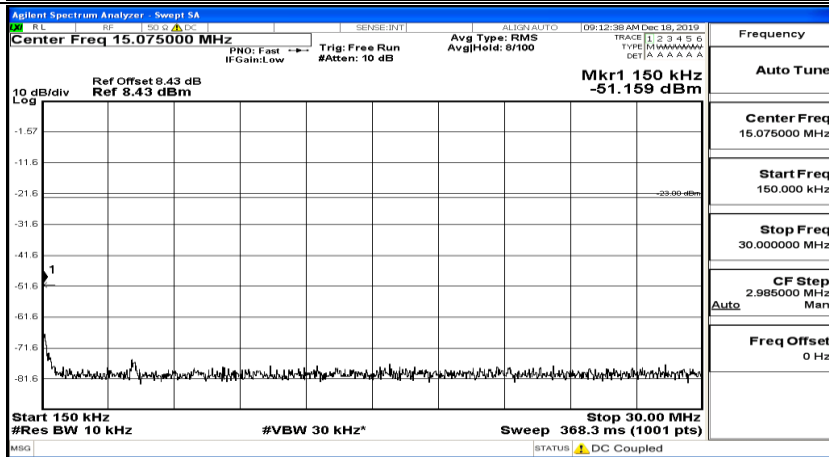

(Channel Bandwidth: 5 MHz) MCH_QPSK_1RB#12

(Channel Bandwidth: 5 MHz)_MCH_QPSK_1RB#24

(Channel Bandwidth: 5 MHz)_HCH_QPSK_1RB#0

(Channel Bandwidth: 5 MHz)_HCH_QPSK_1RB#12

(Channel Bandwidth: 5 MHz)_HCH_QPSK_1RB#24

(Channel Bandwidth: 5 MHz)_LCH_16QAM_1RB#0

(Channel Bandwidth: 5 MHz)_LCH_16QAM_1RB#12

(Channel Bandwidth: 5 MHz)_LCH_16QAM_1RB#24

(Channel Bandwidth: 5 MHz)_MCH_16QAM_1RB#0

(Channel Bandwidth: 5 MHz)_MCH_16QAM_1RB#12