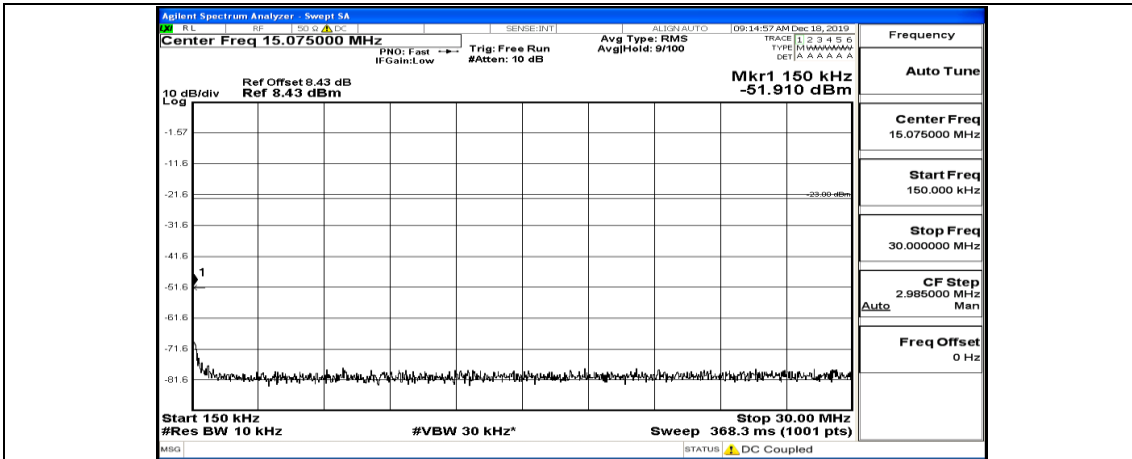

(Channel Bandwidth: 5 MHz)_MCH_16QAM_1RB#24

(Channel Bandwidth: 5 MHz)_HCH_16QAM_1RB#0

(Channel Bandwidth: 5 MHz)_HCH_16QAM_1RB#12

(Channel Bandwidth: 5 MHz)_HCH_16QAM_1RB#24

Channel Bandwidth: 10 MHz

Channel Bandwidth: 10 MHz_LCH_QPSK_1RB#24