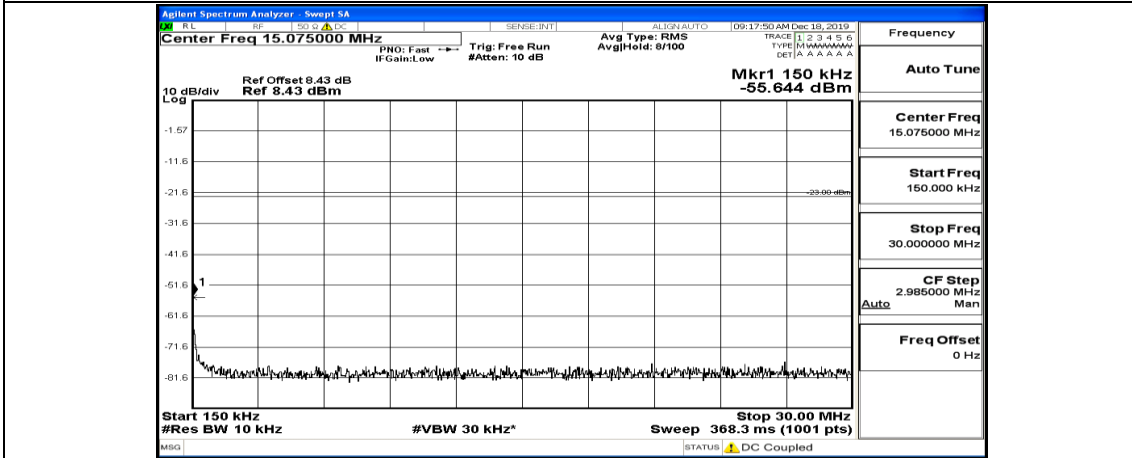

Channel Bandwidth: 10 MHz_HCH_QPSK_1RB#24