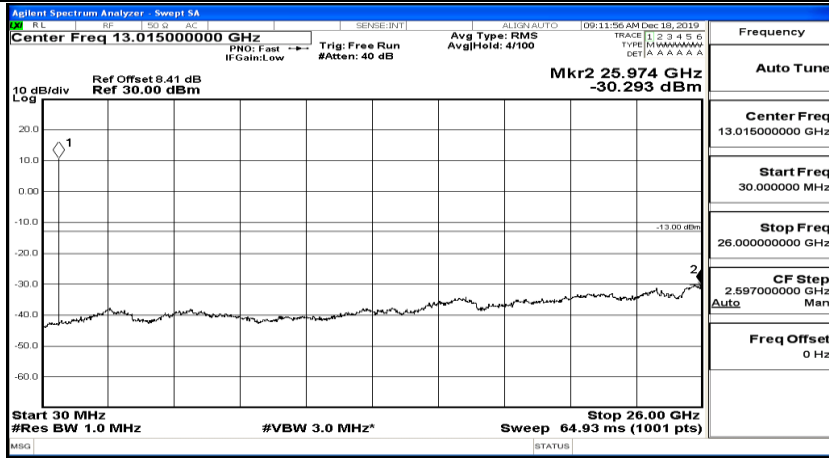

(Channel Bandwidth: 5 MHz) MCH_QPSK_1RB#12

(Channel Bandwidth: 5 MHz)_MCH_QPSK_1RB#24

(Channel Bandwidth: 5 MHz)_HCH_QPSK_1RB#0

(Channel Bandwidth: 5 MHz)_HCH_QPSK_1RB#12

(Channel Bandwidth: 5 MHz)_HCH_QPSK_1RB#24

(Channel Bandwidth: 5 MHz)_LCH_16QAM_1RB#0

(Channel Bandwidth: 5 MHz)_LCH_16QAM_1RB#12

(Channel Bandwidth: 5 MHz)_LCH_16QAM_1RB#24

(Channel Bandwidth: 5 MHz)_MCH_16QAM_1RB#0

(Channel Bandwidth: 5 MHz)_MCH_16QAM_1RB#12