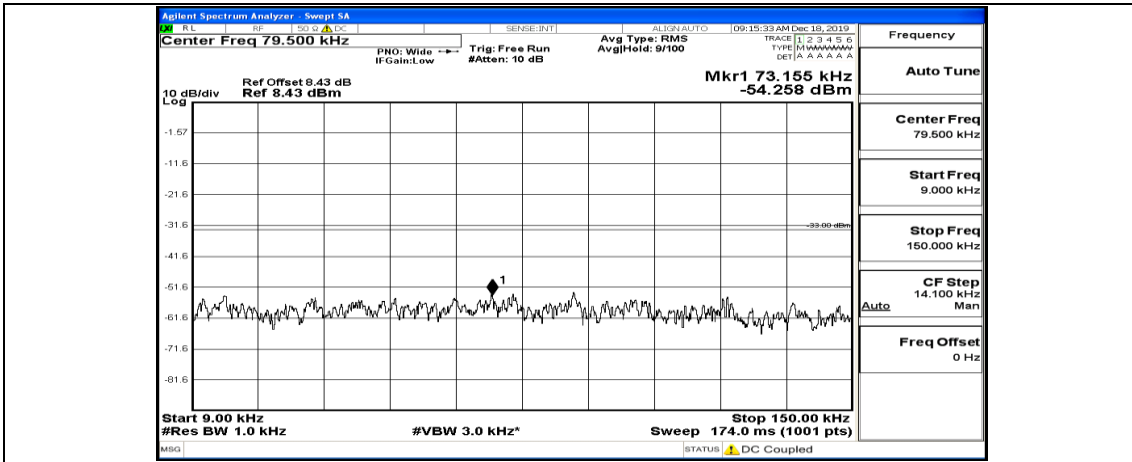

Channel Bandwidth: 10 MHz_LCH_16QAM_1RB#24