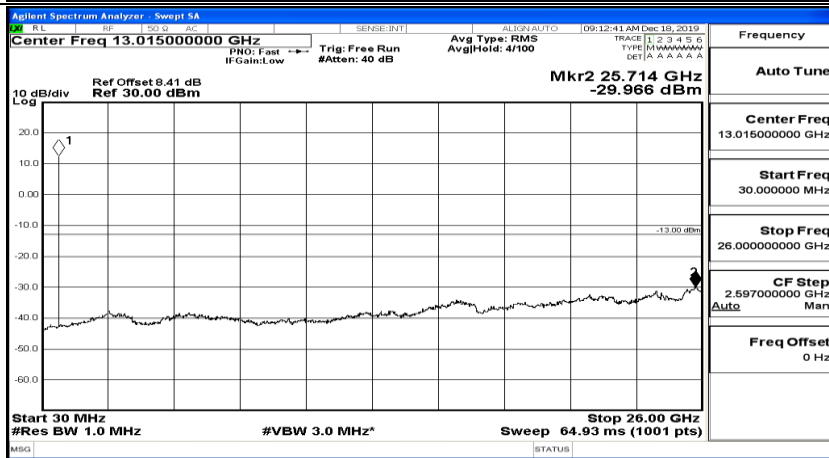

(Channel Bandwidth: 5 MHz) MCH_QPSK_1RB#12

(Channel Bandwidth: 5 MHz)_MCH_QPSK_1RB#24

(Channel Bandwidth: 5 MHz)_HCH_QPSK_1RB#0

(Channel Bandwidth: 5 MHz)_HCH_QPSK_1RB#12

(Channel Bandwidth: 5 MHz)_HCH_QPSK_1RB#24

(Channel Bandwidth: 5 MHz)_LCH_16QAM_1RB#0

(Channel Bandwidth: 5 MHz)_LCH_16QAM_1RB#12

(Channel Bandwidth: 5 MHz)_LCH_16QAM_1RB#24

(Channel Bandwidth: 5 MHz)_MCH_16QAM_1RB#0

(Channel Bandwidth: 5 MHz)_MCH_16QAM_1RB#12