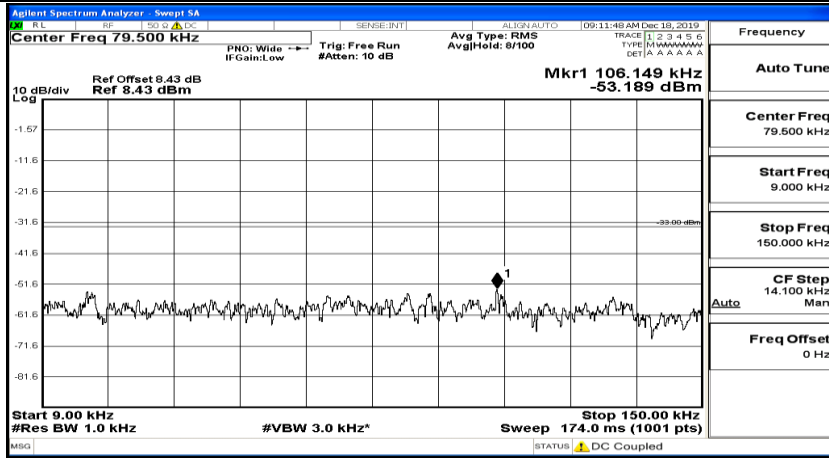

(Channel Bandwidth: 5 MHz) MCH_QPSK_1RB#12

(Channel Bandwidth: 5 MHz)_MCH_QPSK_1RB#24

(Channel Bandwidth: 5 MHz)_HCH_QPSK_1RB#0

(Channel Bandwidth: 5 MHz)_HCH_QPSK_1RB#12

(Channel Bandwidth: 5 MHz)_HCH_QPSK_1RB#24

(Channel Bandwidth: 5 MHz)_LCH_16QAM_1RB#0

(Channel Bandwidth: 5 MHz)_LCH_16QAM_1RB#12

(Channel Bandwidth: 5 MHz)_LCH_16QAM_1RB#24

(Channel Bandwidth: 5 MHz)_MCH_16QAM_1RB#0

(Channel Bandwidth: 5 MHz)_MCH_16QAM_1RB#12