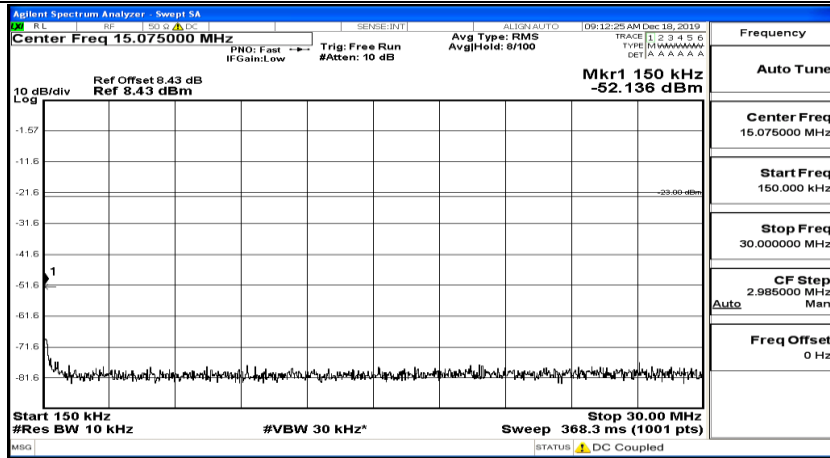

(Channel Bandwidth: 5 MHz) MCH_QPSK_1RB#12

(Channel Bandwidth: 5 MHz)_MCH_QPSK_1RB#24

(Channel Bandwidth: 5 MHz)_HCH_QPSK_1RB#0

(Channel Bandwidth: 5 MHz)_HCH_QPSK_1RB#12

(Channel Bandwidth: 5 MHz)_HCH_QPSK_1RB#24

(Channel Bandwidth: 5 MHz)_LCH_16QAM_1RB#0

(Channel Bandwidth: 5 MHz)_LCH_16QAM_1RB#12

(Channel Bandwidth: 5 MHz)_LCH_16QAM_1RB#24

(Channel Bandwidth: 5 MHz)_MCH_16QAM_1RB#0

(Channel Bandwidth: 5 MHz)_MCH_16QAM_1RB#12