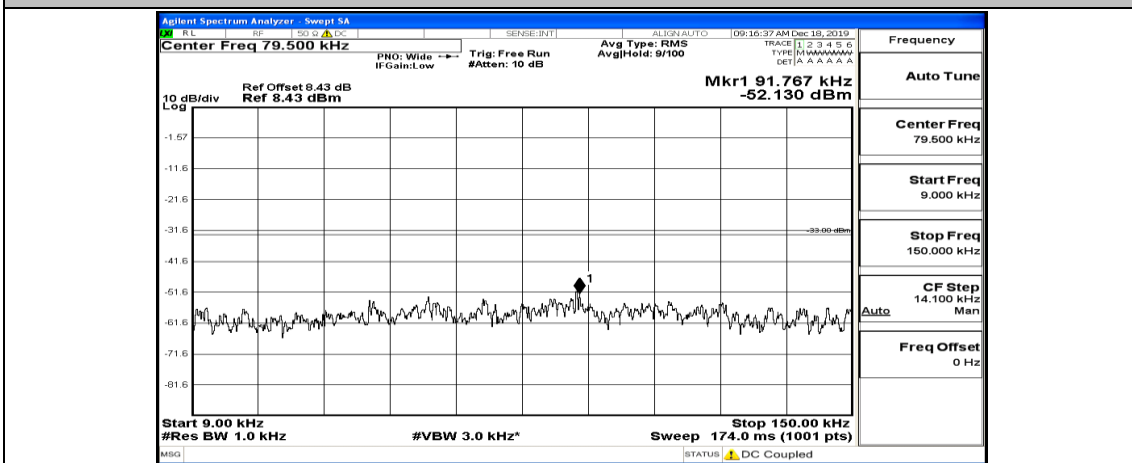

Channel Bandwidth: 10 MHz LCH QPSK 1RB#49

Channel Bandwidth: 10 MHz_MCH_QPSK_1RB#0

Channel Bandwidth: 10 MHz_MCH_QPSK_1RB#24

Channel Bandwidth: 10 MHz_MCH_QPSK_1RB#49

Channel Bandwidth: 10 MHz_HCH_QPSK_1RB#0