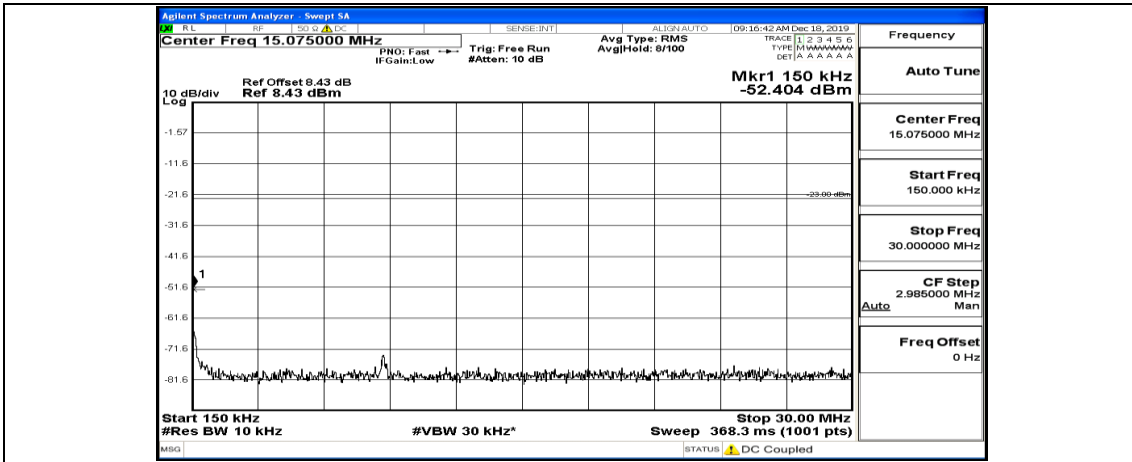

Channel Bandwidth: 10 MHz LCH QPSK 1RB#49

Channel Bandwidth: 10 MHz_MCH_QPSK_1RB#0

Channel Bandwidth: 10 MHz_MCH_QPSK_1RB#24

Channel Bandwidth: 10 MHz_MCH_QPSK_1RB#49

Channel Bandwidth: 10 MHz_HCH_QPSK_1RB#0