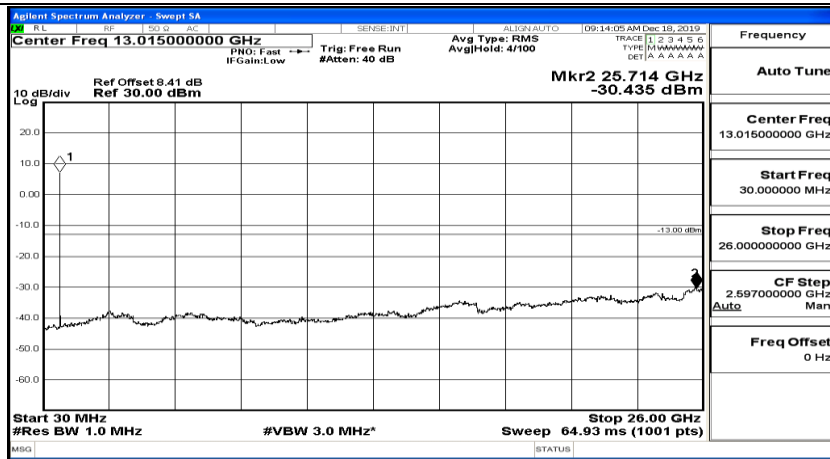

(Channel Bandwidth: 5 MHz) MCH_QPSK_1RB#12

(Channel Bandwidth: 5 MHz)_MCH_QPSK_1RB#24

(Channel Bandwidth: 5 MHz)_HCH_QPSK_1RB#0

(Channel Bandwidth: 5 MHz)_HCH_QPSK_1RB#12

(Channel Bandwidth: 5 MHz)_HCH_QPSK_1RB#24

(Channel Bandwidth: 5 MHz)_LCH_16QAM_1RB#0

(Channel Bandwidth: 5 MHz)_LCH_16QAM_1RB#12

(Channel Bandwidth: 5 MHz)_LCH_16QAM_1RB#24

(Channel Bandwidth: 5 MHz)_MCH_16QAM_1RB#0

(Channel Bandwidth: 5 MHz)_MCH_16QAM_1RB#12