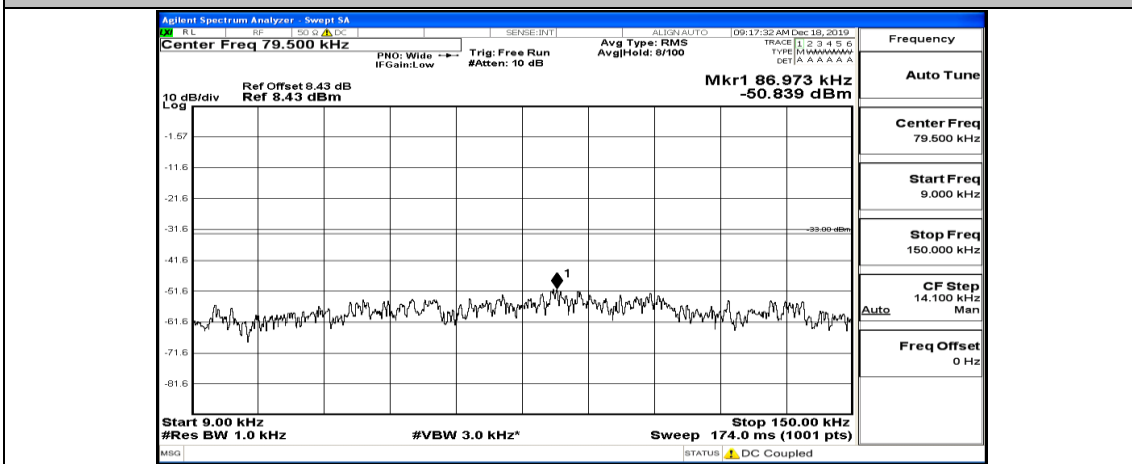

Channel Bandwidth: 10 MHz LCH QPSK 1RB#49

Channel Bandwidth: 10 MHz_MCH_QPSK_1RB#0

Channel Bandwidth: 10 MHz_MCH_QPSK_1RB#24

Channel Bandwidth: 10 MHz_MCH_QPSK_1RB#49

Channel Bandwidth: 10 MHz_HCH_QPSK_1RB#0