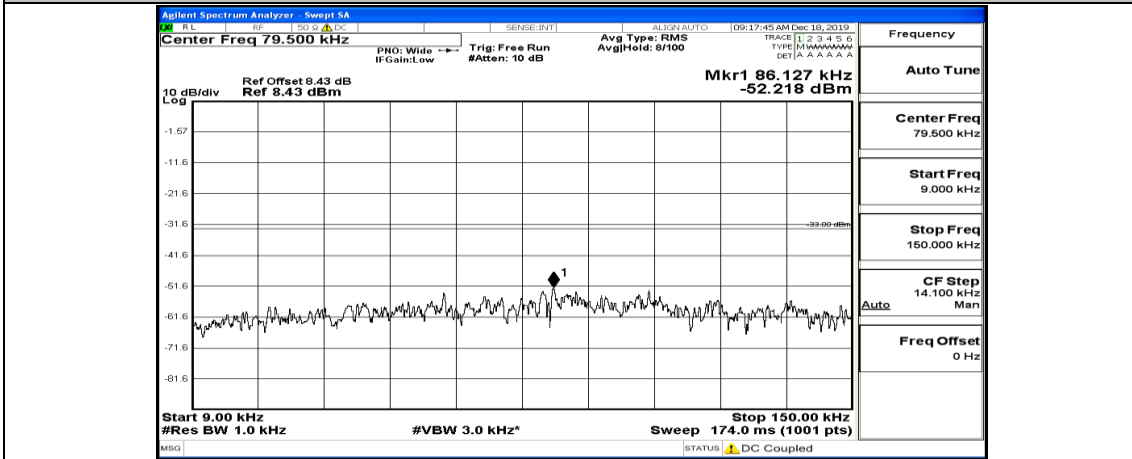

Channel Bandwidth: 10 MHz_HCH_QPSK_1RB#24