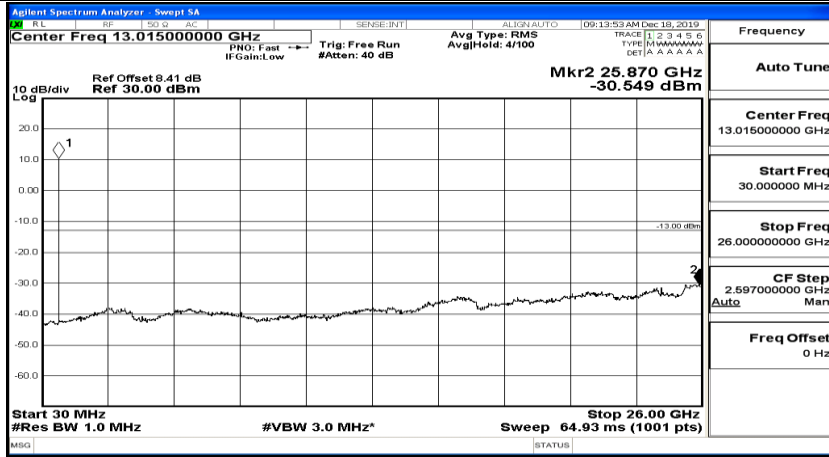

(Channel Bandwidth: 5 MHz) MCH_QPSK_1RB#12

(Channel Bandwidth: 5 MHz)_MCH_QPSK_1RB#24

(Channel Bandwidth: 5 MHz)_HCH_QPSK_1RB#0

(Channel Bandwidth: 5 MHz)_HCH_QPSK_1RB#12

(Channel Bandwidth: 5 MHz)_HCH_QPSK_1RB#24

(Channel Bandwidth: 5 MHz)_LCH_16QAM_1RB#0

(Channel Bandwidth: 5 MHz)_LCH_16QAM_1RB#12

(Channel Bandwidth: 5 MHz)_LCH_16QAM_1RB#24

(Channel Bandwidth: 5 MHz)_MCH_16QAM_1RB#0

(Channel Bandwidth: 5 MHz)_MCH_16QAM_1RB#12