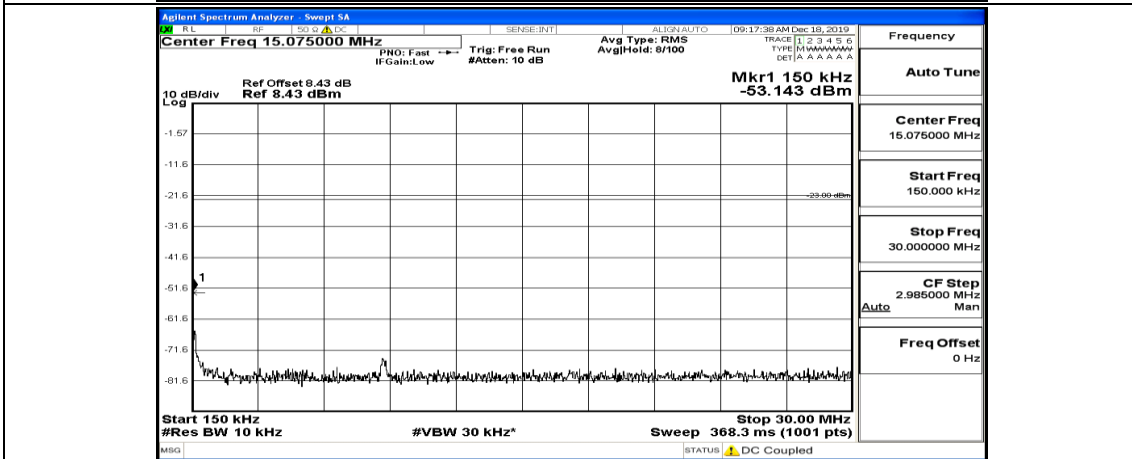

Channel Bandwidth: 10 MHz LCH QPSK 1RB#49

Channel Bandwidth: 10 MHz_MCH_QPSK_1RB#0

Channel Bandwidth: 10 MHz_MCH_QPSK_1RB#24

Channel Bandwidth: 10 MHz_MCH_QPSK_1RB#49

Channel Bandwidth: 10 MHz_HCH_QPSK_1RB#0