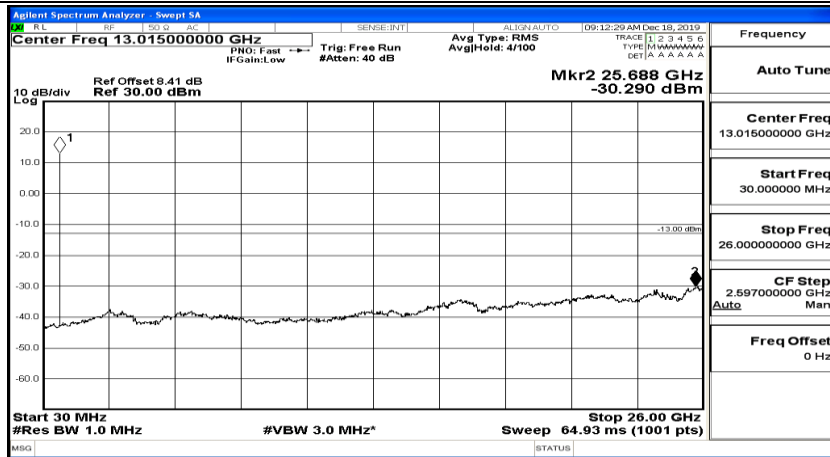

(Channel Bandwidth: 5 MHz) MCH_QPSK_1RB#12

(Channel Bandwidth: 5 MHz)_MCH_QPSK_1RB#24

(Channel Bandwidth: 5 MHz)_HCH_QPSK_1RB#0

(Channel Bandwidth: 5 MHz)_HCH_QPSK_1RB#12

(Channel Bandwidth: 5 MHz)_HCH_QPSK_1RB#24

(Channel Bandwidth: 5 MHz)_LCH_16QAM_1RB#0

(Channel Bandwidth: 5 MHz)_LCH_16QAM_1RB#12

(Channel Bandwidth: 5 MHz)_LCH_16QAM_1RB#24

(Channel Bandwidth: 5 MHz)_MCH_16QAM_1RB#0

(Channel Bandwidth: 5 MHz)_MCH_16QAM_1RB#12