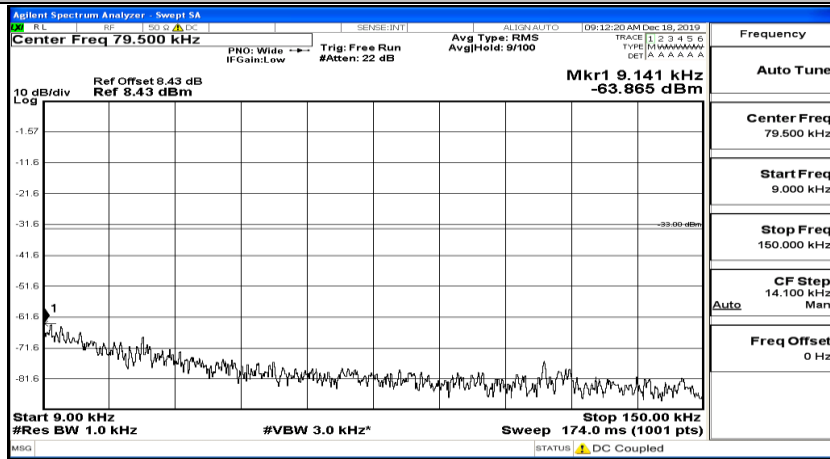

(Channel Bandwidth: 5 MHz) MCH_QPSK_1RB#12

(Channel Bandwidth: 5 MHz)_MCH_QPSK_1RB#24

(Channel Bandwidth: 5 MHz)_HCH_QPSK_1RB#0

(Channel Bandwidth: 5 MHz)_HCH_QPSK_1RB#12

(Channel Bandwidth: 5 MHz)_HCH_QPSK_1RB#24

(Channel Bandwidth: 5 MHz)_LCH_16QAM_1RB#0

(Channel Bandwidth: 5 MHz)_LCH_16QAM_1RB#12

(Channel Bandwidth: 5 MHz)_LCH_16QAM_1RB#24

(Channel Bandwidth: 5 MHz)_MCH_16QAM_1RB#0

(Channel Bandwidth: 5 MHz)_MCH_16QAM_1RB#12