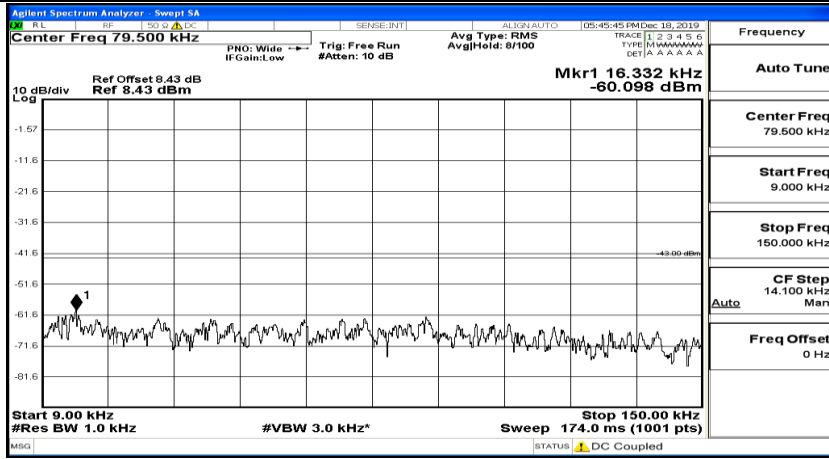

(Channel Bandwidth:15 MHz)_MCH_16QAM_1RB#74