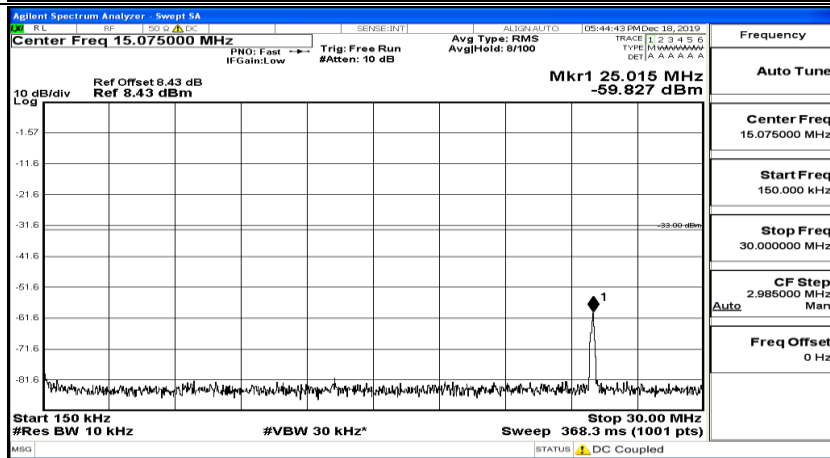

(Channel Bandwidth:15 MHz)_HCH_QPSK_1RB#37

(Channel Bandwidth:15 MHz)_HCH_QPSK_1RB#74

(Channel Bandwidth:15 MHz)_LCH_16QAM_1RB#0

(Channel Bandwidth:15 MHz) LCH_16QAM_1RB#37

(Channel Bandwidth:15 MHz) LCH_16QAM_1RB#74