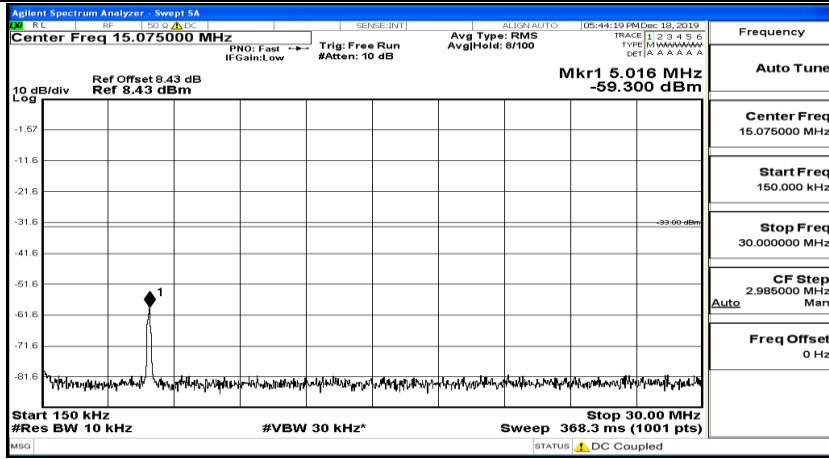

(Channel Bandwidth:15 MHz)_HCH_QPSK_1RB#37

(Channel Bandwidth:15 MHz)_HCH_QPSK_1RB#74

(Channel Bandwidth:15 MHz)_LCH_16QAM_1RB#0

(Channel Bandwidth:15 MHz) LCH_16QAM_1RB#37

(Channel Bandwidth:15 MHz) LCH_16QAM_1RB#74