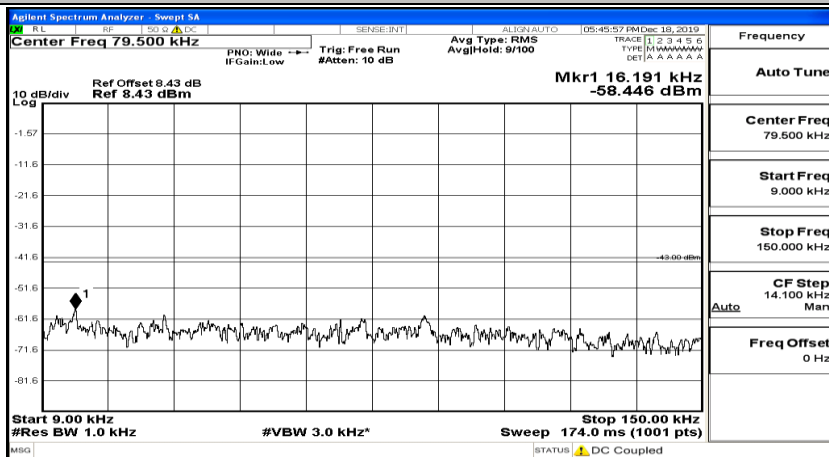

(Channel Bandwidth:15 MHz)_MCH_16QAM_1RB#74