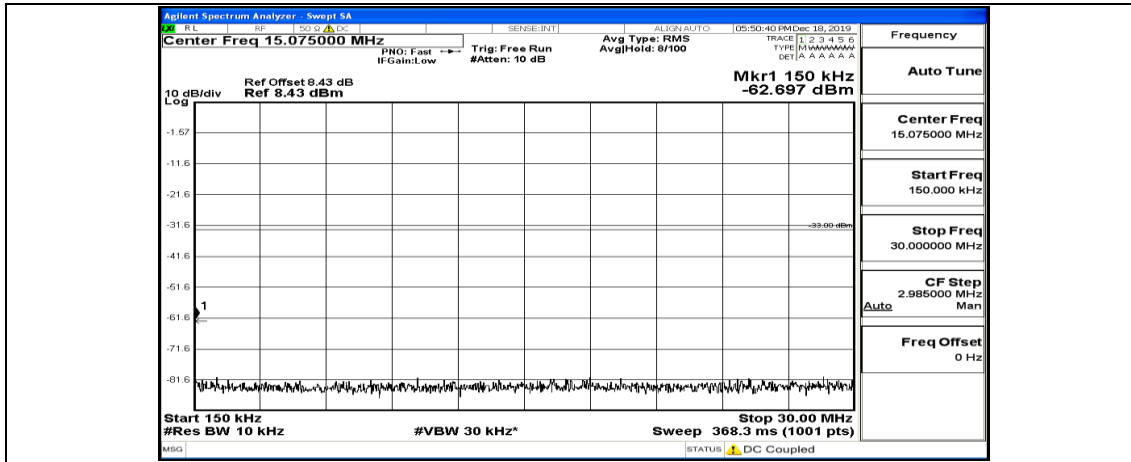

(Channel Bandwidth:20 MHz)_MCH_QPSK_1RB#49

(Channel Bandwidth:20 MHz)_MCH_QPSK_1RB#99

(Channel Bandwidth:20 MHz)_HCH_QPSK_1RB#0

(Channel Bandwidth:20 MHz)_HCH_QPSK_1RB#49

(Channel Bandwidth:20 MHz)_HCH_QPSK_1RB#99