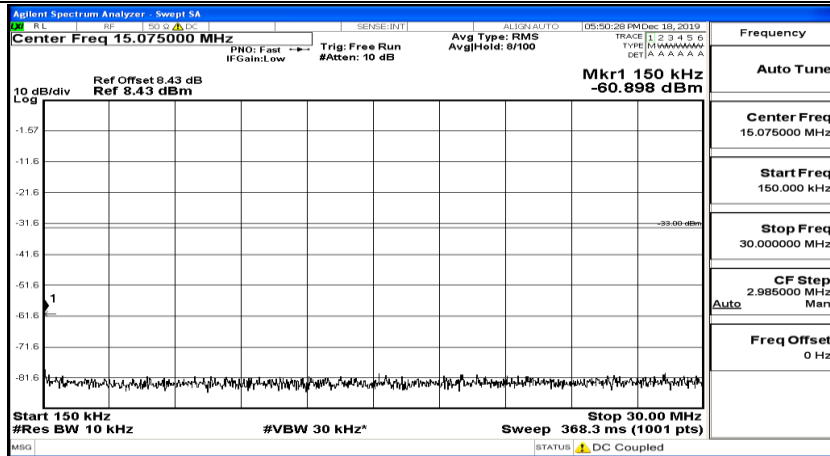

(Channel Bandwidth:20 MHz)_MCH_QPSK_1RB#49

(Channel Bandwidth:20 MHz)_MCH_QPSK_1RB#99

(Channel Bandwidth:20 MHz)_HCH_QPSK_1RB#0

(Channel Bandwidth:20 MHz)_HCH_QPSK_1RB#49

(Channel Bandwidth:20 MHz)_HCH_QPSK_1RB#99