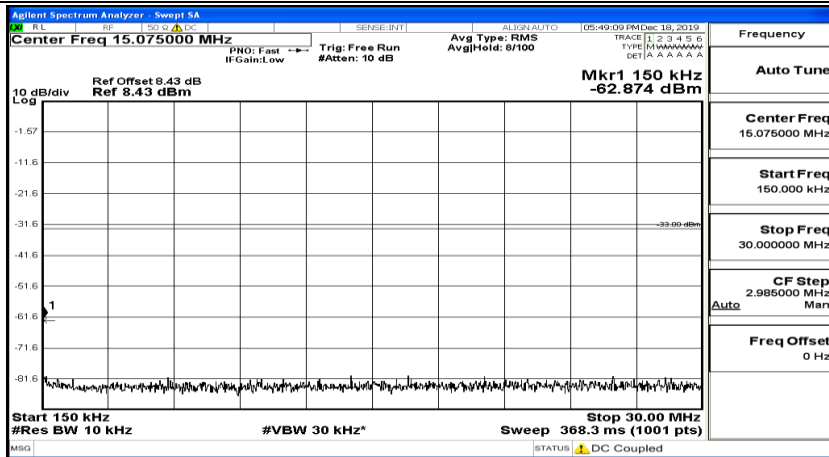

(Channel Bandwidth:20 MHz)_MCH_QPSK_1RB#49