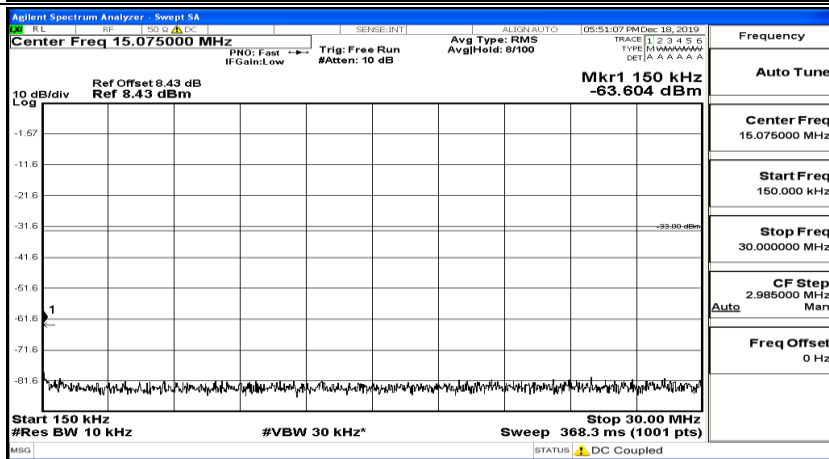

(Channel Bandwidth:20 MHz)_MCH_16QAM_1RB#99

(Channel Bandwidth:20 MHz)_MCH_16QAM_50RB#0

(Channel Bandwidth:20 MHz)_HCH_16QAM_1RB#0

(Channel Bandwidth:20 MHz) HCH_16QAM_1RB#49

(Channel Bandwidth:20 MHz)_HCH_16QAM_1RB#99