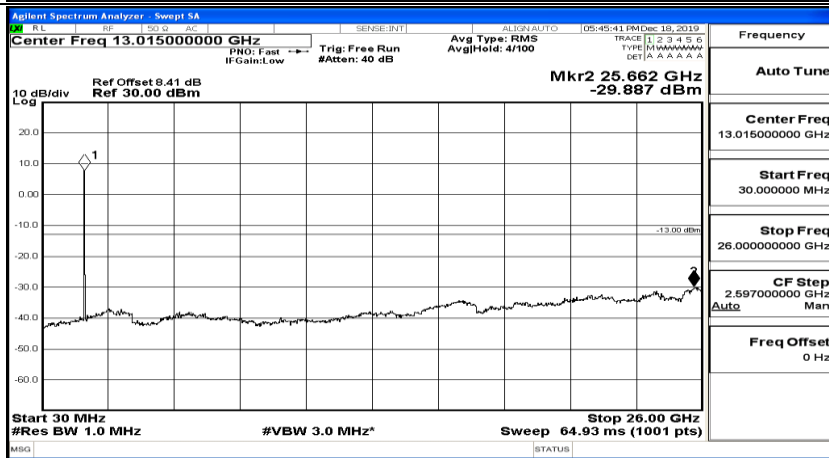

(Channel Bandwidth:15 MHz)_MCH_16QAM_1RB#0

(Channel Bandwidth:15 MHz)_MCH_16QAM_1RB#37