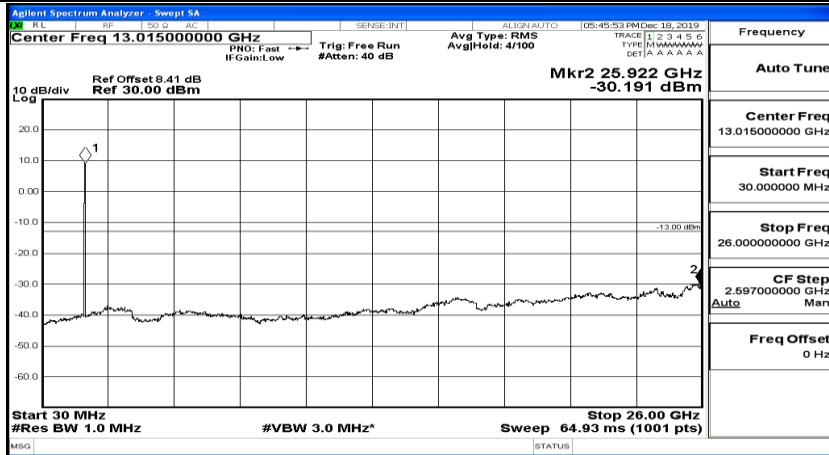

(Channel Bandwidth:15 MHz)_MCH_16QAM_1RB#74