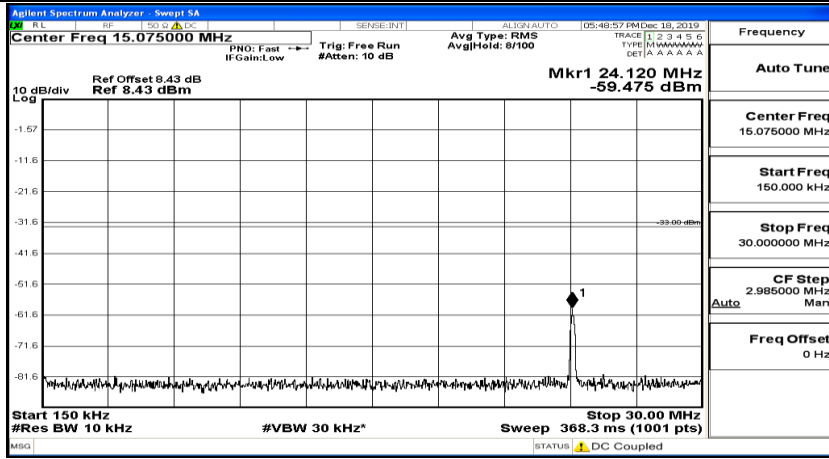

(Channel Bandwidth:15 MHz)_HCH_16QAM_1RB#74

Channel Bandwidth: 20 MHz

(Channel Bandwidth:20 MHz)_LCH_QPSK_1RB#0

(Channel Bandwidth:20 MHz)_LCH_QPSK_1RB#49

(Channel Bandwidth:20 MHz)_LCH_QPSK_1RB#99

(Channel Bandwidth:20 MHz)_MCH_QPSK_1RB#0