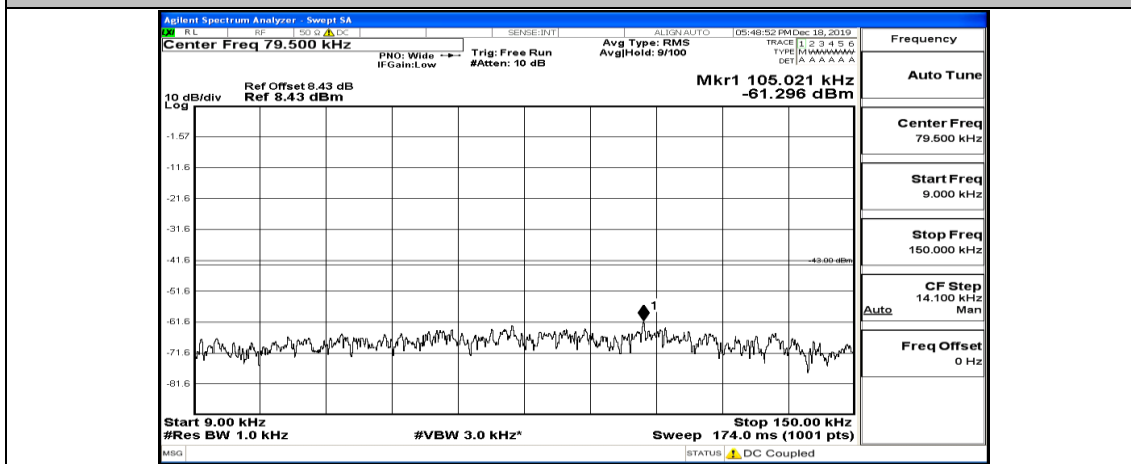

(Channel Bandwidth:15 MHz)_HCH_16QAM_1RB#74

Channel Bandwidth: 20 MHz

(Channel Bandwidth:20 MHz)_LCH_QPSK_1RB#0

(Channel Bandwidth:20 MHz)_LCH_QPSK_1RB#49

(Channel Bandwidth:20 MHz)_LCH_QPSK_1RB#99

(Channel Bandwidth:20 MHz)_MCH_QPSK_1RB#0