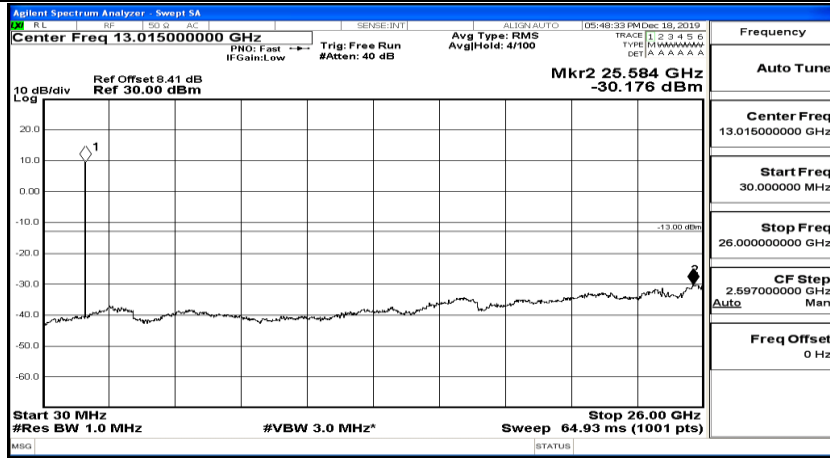

(Channel Bandwidth:20 MHz) LCH_16QAM_1RB#99