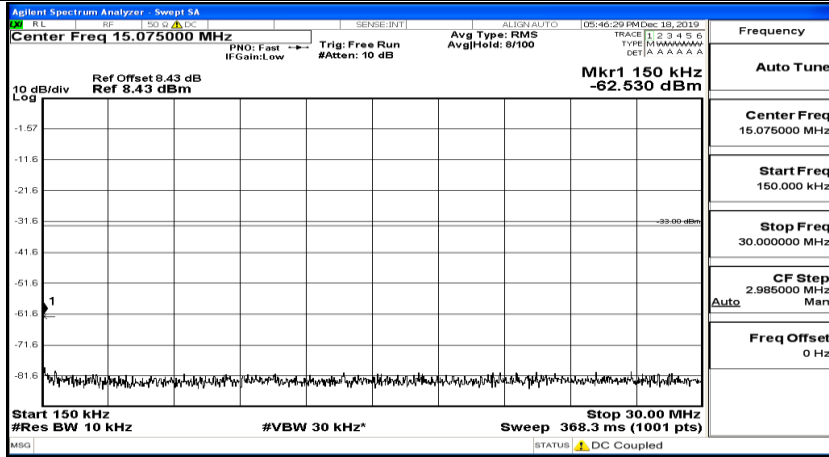

(Channel Bandwidth:15 MHz)_MCH_QPSK_1RB#0

(Channel Bandwidth:15 MHz)_MCH_QPSK_1RB#37

(Channel Bandwidth:15 MHz)_MCH_QPSK_1RB#74

(Channel Bandwidth:15 MHz)_MCH_QPSK_37RB#0

(Channel Bandwidth:15 MHz)_HCH_QPSK_1RB#0

(Channel Bandwidth:15 MHz)_HCH_QPSK_1RB#37

(Channel Bandwidth:15 MHz)_HCH_QPSK_1RB#74

(Channel Bandwidth:15 MHz)_LCH_16QAM_1RB#0

(Channel Bandwidth:15 MHz) LCH_16QAM_1RB#37

(Channel Bandwidth:15 MHz) LCH_16QAM_1RB#74