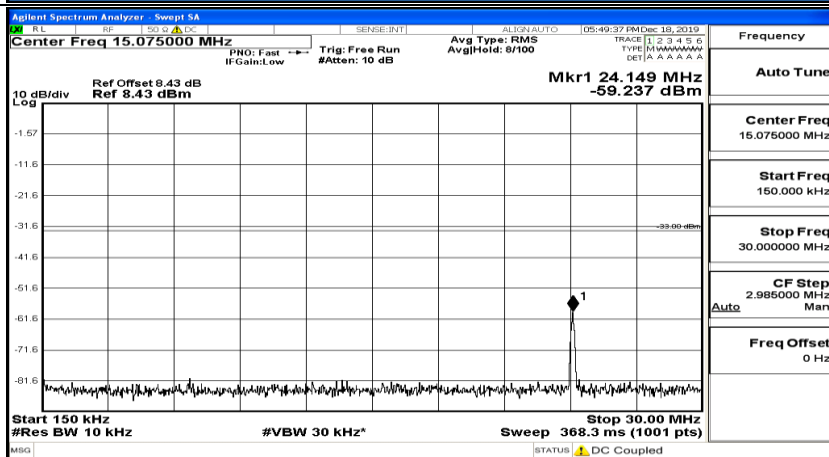

(Channel Bandwidth:20 MHz)_LCH_16QAM_1RB#0

(Channel Bandwidth:20 MHz) LCH_16QAM_1RB#49

(Channel Bandwidth:20 MHz) LCH_16QAM_1RB#99

(Channel Bandwidth:20 MHz)_MCH_16QAM_1RB#0

(Channel Bandwidth:20 MHz)_MCH_16QAM_1RB#49