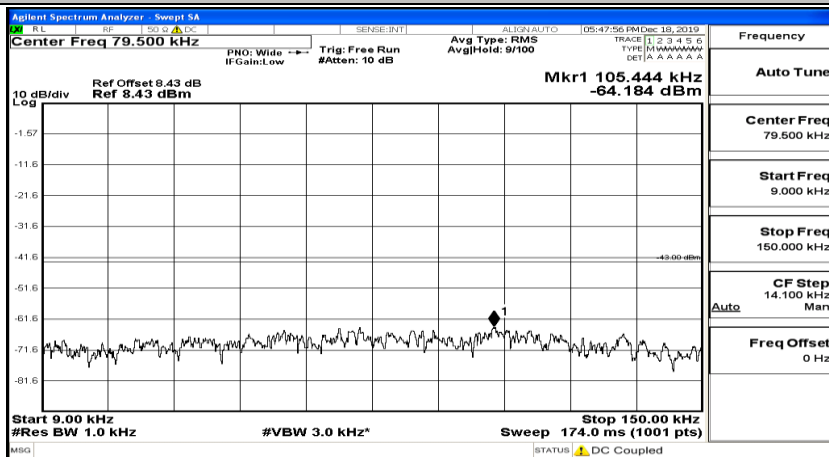

(Channel Bandwidth:15 MHz)_HCH_16QAM_1RB#74

Channel Bandwidth: 20 MHz

(Channel Bandwidth:20 MHz)_LCH_QPSK_1RB#0

(Channel Bandwidth:20 MHz)_LCH_QPSK_1RB#49

(Channel Bandwidth:20 MHz)_LCH_QPSK_1RB#99

(Channel Bandwidth:20 MHz)_MCH_QPSK_1RB#0