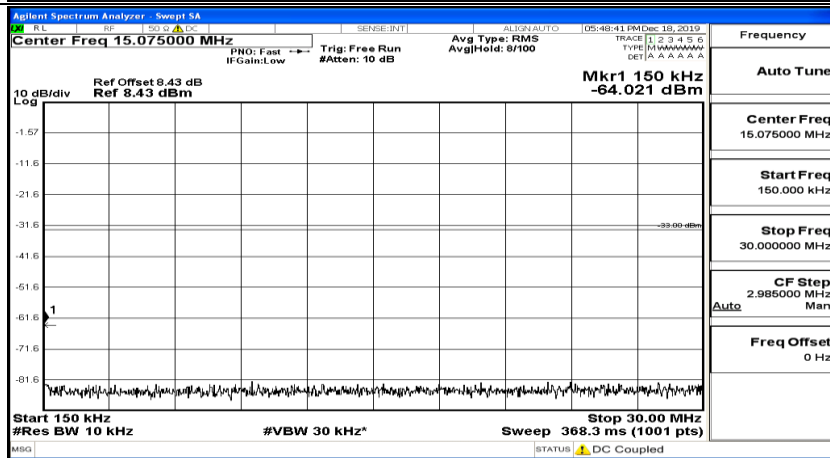

(Channel Bandwidth:20 MHz)_LCH_16QAM_1RB#0

(Channel Bandwidth:20 MHz) LCH_16QAM_1RB#49

(Channel Bandwidth:20 MHz) LCH_16QAM_1RB#99

(Channel Bandwidth:20 MHz)_MCH_16QAM_1RB#0

(Channel Bandwidth:20 MHz)_MCH_16QAM_1RB#49