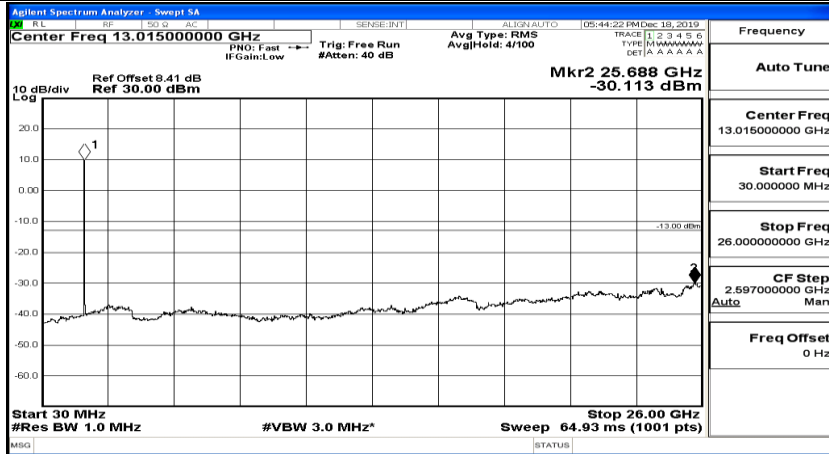

(Channel Bandwidth:15 MHz)_HCH_QPSK_1RB#37

(Channel Bandwidth:15 MHz)_HCH_QPSK_1RB#74

(Channel Bandwidth:15 MHz)_LCH_16QAM_1RB#0

(Channel Bandwidth:15 MHz) LCH_16QAM_1RB#37

(Channel Bandwidth:15 MHz) LCH_16QAM_1RB#74