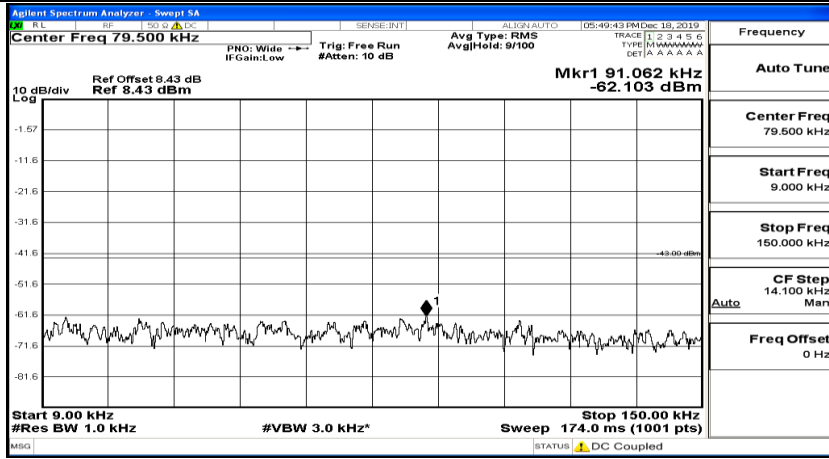

(Channel Bandwidth:20 MHz)_LCH_16QAM_1RB#0

(Channel Bandwidth:20 MHz) LCH_16QAM_1RB#49

(Channel Bandwidth:20 MHz) LCH_16QAM_1RB#99

(Channel Bandwidth:20 MHz)_MCH_16QAM_1RB#0

(Channel Bandwidth:20 MHz)_MCH_16QAM_1RB#49