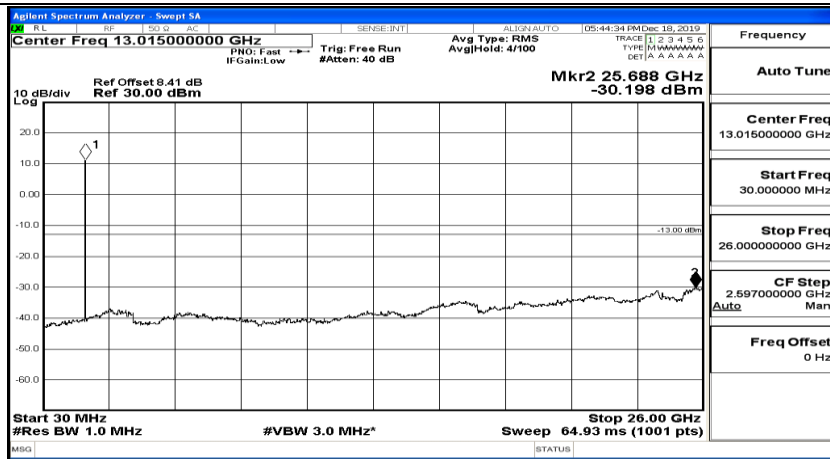

(Channel Bandwidth:15 MHz)_HCH_QPSK_1RB#37

(Channel Bandwidth:15 MHz)_HCH_QPSK_1RB#74

(Channel Bandwidth:15 MHz)_LCH_16QAM_1RB#0

(Channel Bandwidth:15 MHz) LCH_16QAM_1RB#37

(Channel Bandwidth:15 MHz) LCH_16QAM_1RB#74