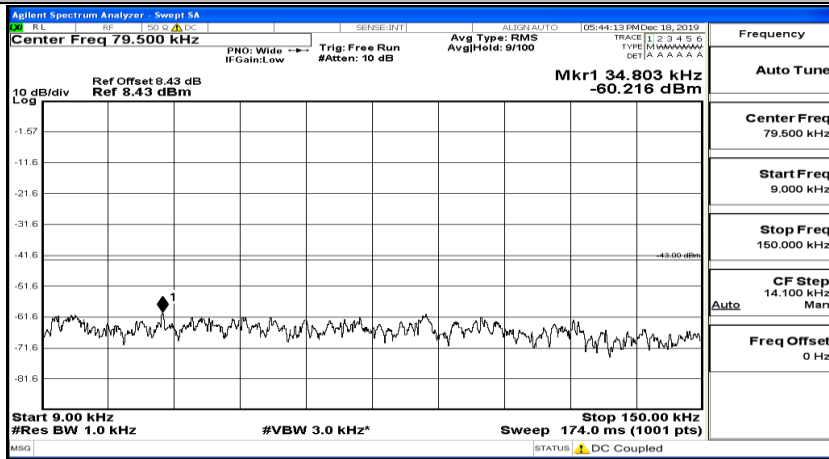

(Channel Bandwidth:15 MHz)_HCH_QPSK_1RB#37

(Channel Bandwidth:15 MHz)_HCH_QPSK_1RB#74

(Channel Bandwidth:15 MHz)_LCH_16QAM_1RB#0

(Channel Bandwidth:15 MHz) LCH_16QAM_1RB#37

(Channel Bandwidth:15 MHz) LCH_16QAM_1RB#74