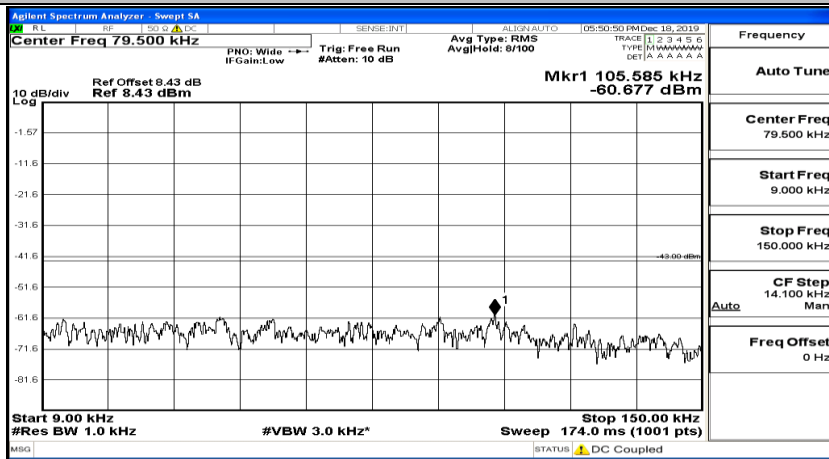

(Channel Bandwidth:20 MHz)_HCH_16QAM_1RB#0