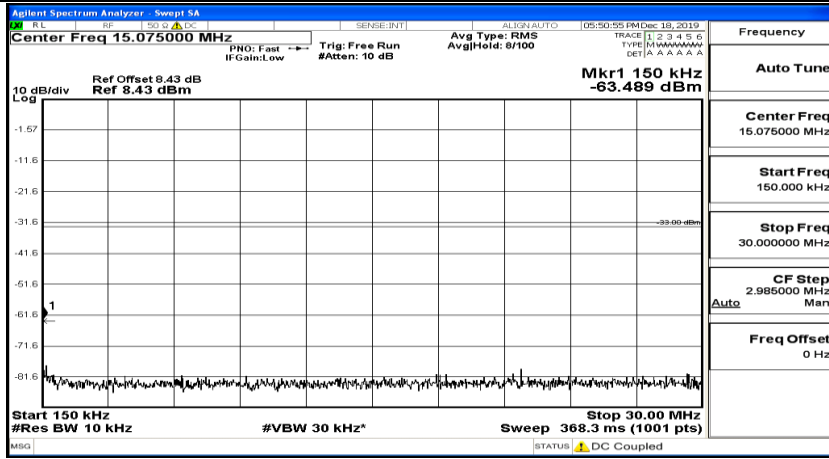

(Channel Bandwidth:20 MHz)_MCH_16QAM_1RB#99

(Channel Bandwidth:20 MHz)_MCH_16QAM_50RB#0

(Channel Bandwidth:20 MHz)_HCH_16QAM_1RB#0

(Channel Bandwidth:20 MHz) HCH_16QAM_1RB#49

(Channel Bandwidth:20 MHz)_HCH_16QAM_1RB#99