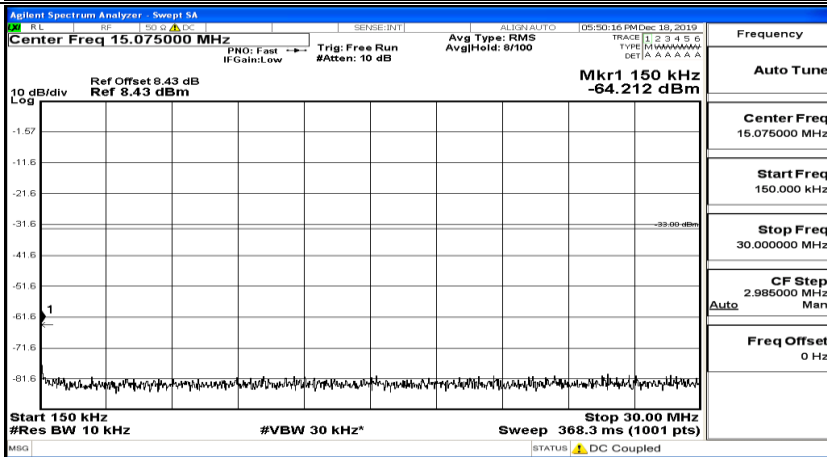

(Channel Bandwidth:20 MHz)_MCH_QPSK_1RB#49

(Channel Bandwidth:20 MHz)_MCH_QPSK_1RB#99

(Channel Bandwidth:20 MHz)_HCH_QPSK_1RB#0

(Channel Bandwidth:20 MHz)_HCH_QPSK_1RB#49

(Channel Bandwidth:20 MHz)_HCH_QPSK_1RB#99