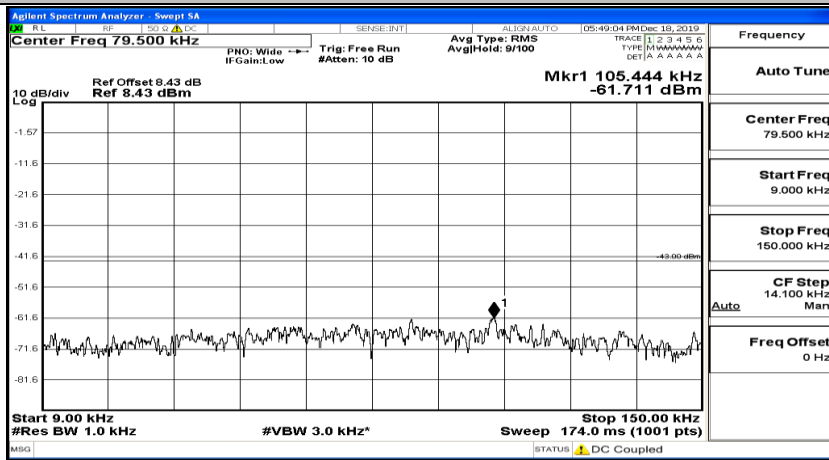

(Channel Bandwidth:20 MHz)_MCH_QPSK_1RB#49