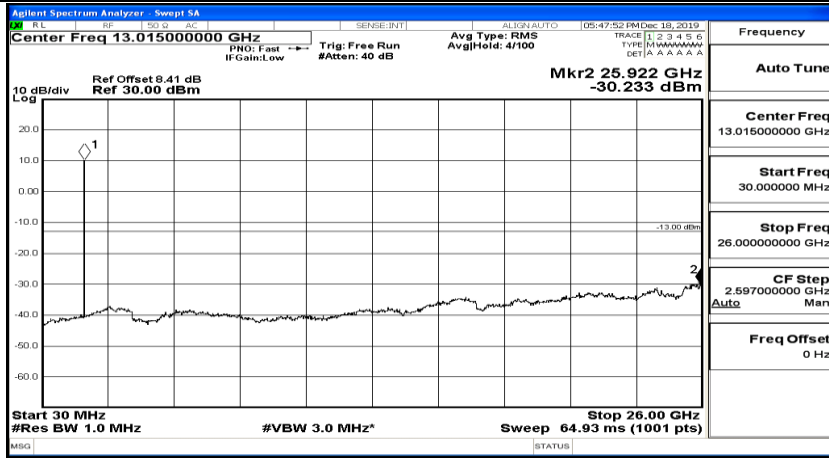

(Channel Bandwidth:15 MHz)_HCH_16QAM_1RB#74

Channel Bandwidth: 20 MHz

(Channel Bandwidth:20 MHz)_LCH_QPSK_1RB#0

(Channel Bandwidth:20 MHz)_LCH_QPSK_1RB#49

(Channel Bandwidth:20 MHz)_LCH_QPSK_1RB#99

(Channel Bandwidth:20 MHz)_MCH_QPSK_1RB#0