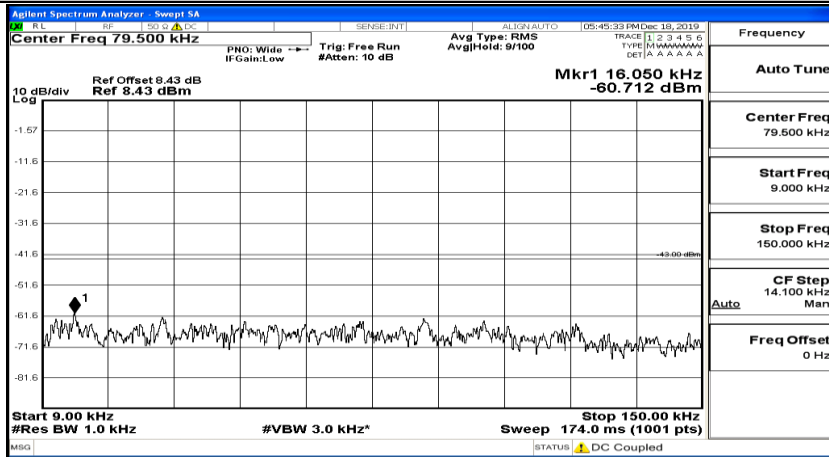

(Channel Bandwidth:15 MHz)_MCH_16QAM_1RB#0

(Channel Bandwidth:15 MHz)_MCH_16QAM_1RB#37