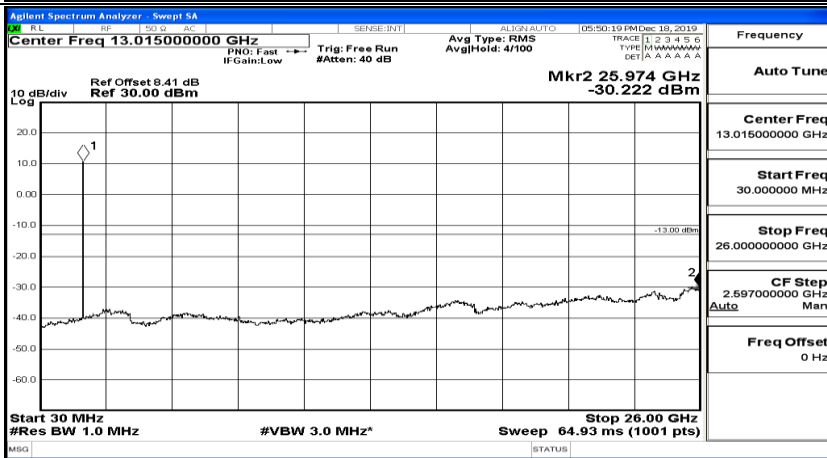

(Channel Bandwidth:20 MHz)_MCH_QPSK_1RB#49

(Channel Bandwidth:20 MHz)_MCH_QPSK_1RB#99

(Channel Bandwidth:20 MHz)_HCH_QPSK_1RB#0

(Channel Bandwidth:20 MHz)_HCH_QPSK_1RB#49

(Channel Bandwidth:20 MHz)_HCH_QPSK_1RB#99