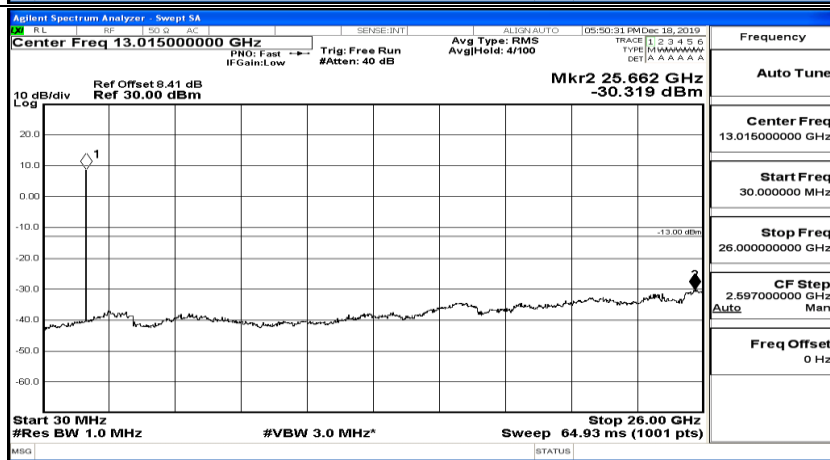

(Channel Bandwidth:20 MHz)_MCH_QPSK_1RB#49

(Channel Bandwidth:20 MHz)_MCH_QPSK_1RB#99

(Channel Bandwidth:20 MHz)_HCH_QPSK_1RB#0

(Channel Bandwidth:20 MHz)_HCH_QPSK_1RB#49

(Channel Bandwidth:20 MHz)_HCH_QPSK_1RB#99