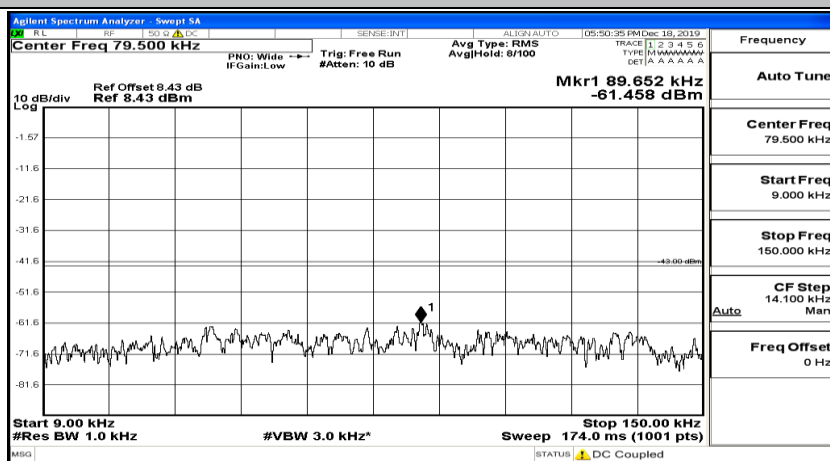

(Channel Bandwidth:20 MHz)_MCH_QPSK_1RB#49

(Channel Bandwidth:20 MHz)_MCH_QPSK_1RB#99

(Channel Bandwidth:20 MHz)_HCH_QPSK_1RB#0

(Channel Bandwidth:20 MHz)_HCH_QPSK_1RB#49

(Channel Bandwidth:20 MHz)_HCH_QPSK_1RB#99