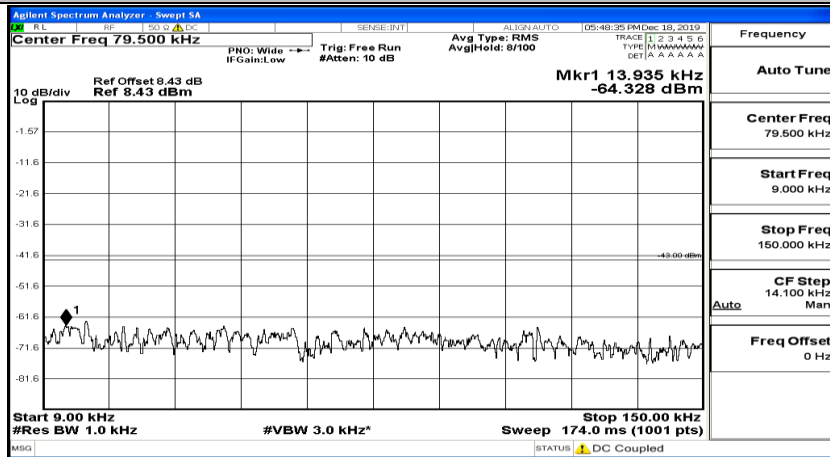

(Channel Bandwidth:20 MHz)_LCH_16QAM_1RB#0

(Channel Bandwidth:20 MHz) LCH_16QAM_1RB#49

(Channel Bandwidth:20 MHz) LCH_16QAM_1RB#99

(Channel Bandwidth:20 MHz)_MCH_16QAM_1RB#0

(Channel Bandwidth:20 MHz)_MCH_16QAM_1RB#49