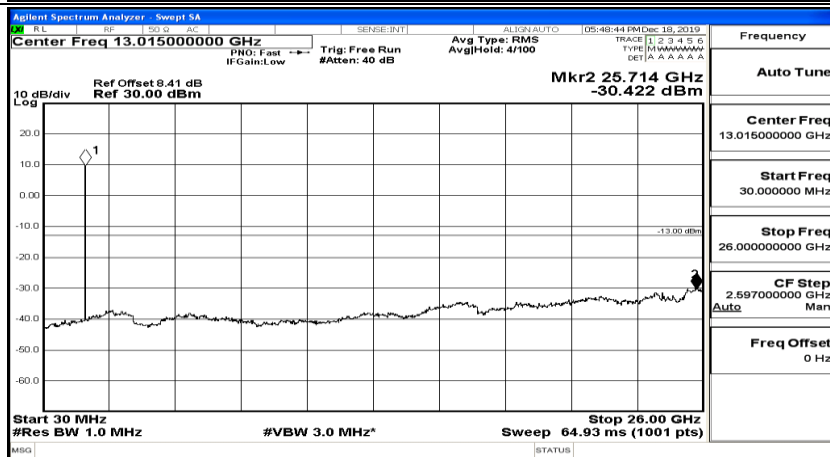

(Channel Bandwidth:20 MHz)_LCH_16QAM_1RB#0

(Channel Bandwidth:20 MHz) LCH_16QAM_1RB#49

(Channel Bandwidth:20 MHz) LCH_16QAM_1RB#99

(Channel Bandwidth:20 MHz)_MCH_16QAM_1RB#0

(Channel Bandwidth:20 MHz)_MCH_16QAM_1RB#49