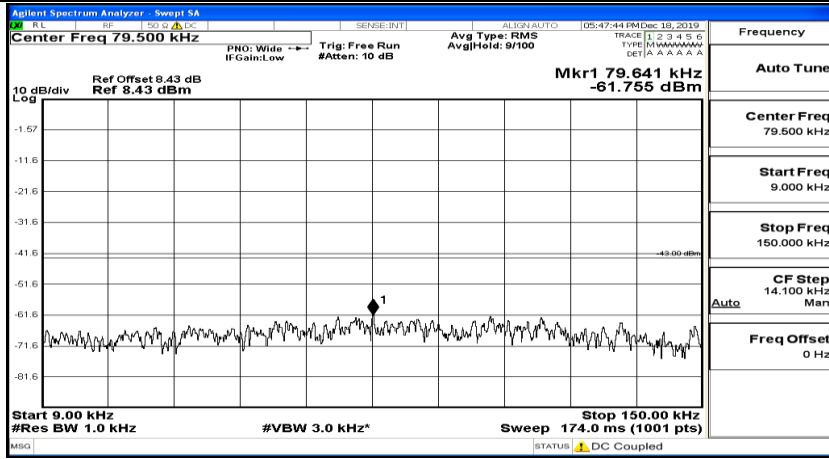

(Channel Bandwidth:15 MHz)_HCH_16QAM_1RB#74

Channel Bandwidth: 20 MHz

(Channel Bandwidth:20 MHz)_LCH_QPSK_1RB#0

(Channel Bandwidth:20 MHz)_LCH_QPSK_1RB#49

(Channel Bandwidth:20 MHz)_LCH_QPSK_1RB#99

(Channel Bandwidth:20 MHz)_MCH_QPSK_1RB#0