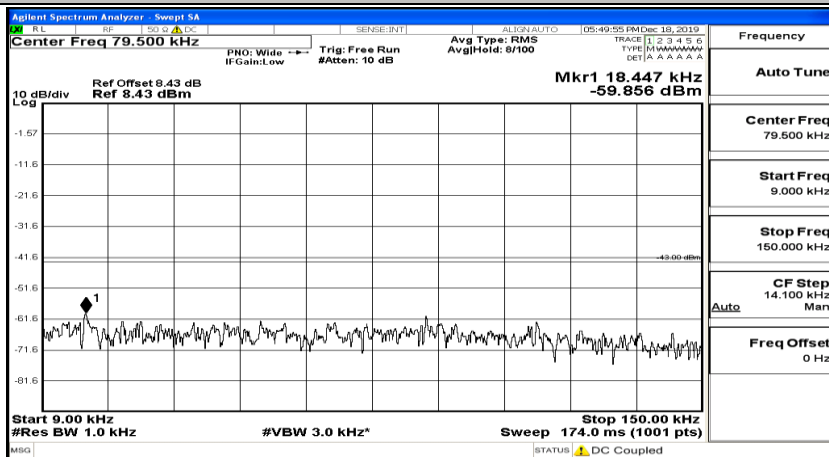

(Channel Bandwidth:20 MHz)_MCH_16QAM_1RB#99