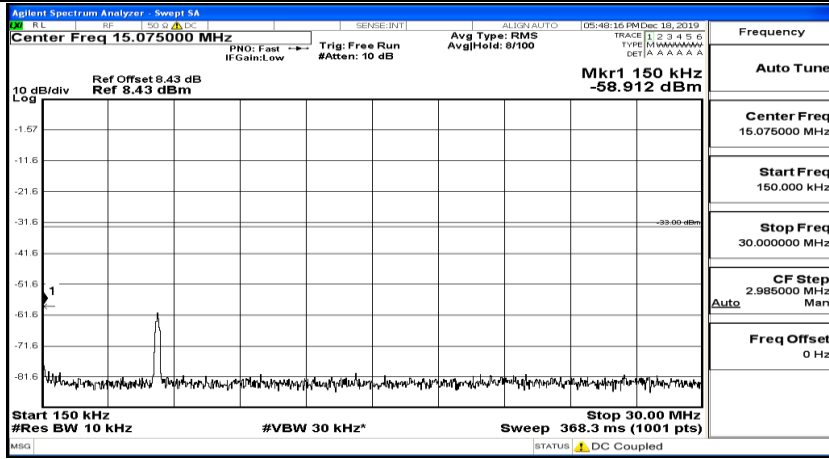

(Channel Bandwidth:20 MHz) LCH_16QAM_1RB#49