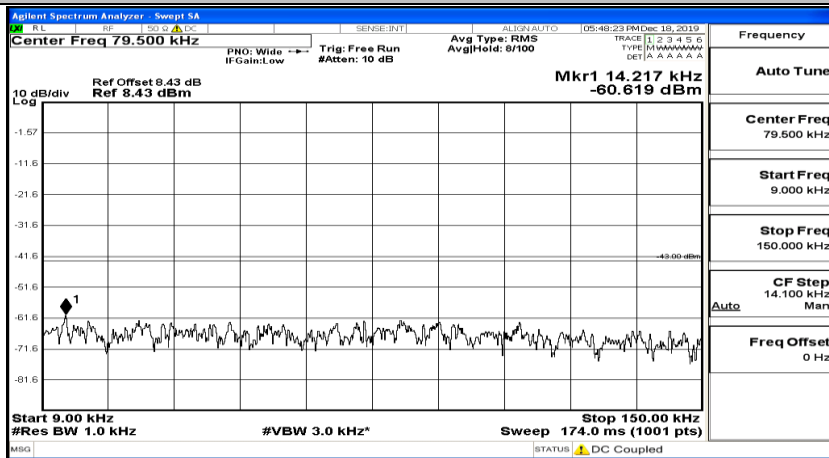

(Channel Bandwidth:20 MHz) LCH_16QAM_1RB#49