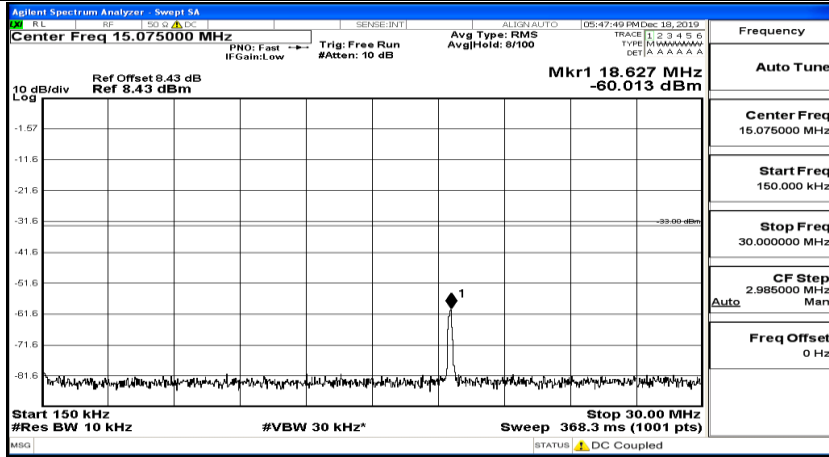

(Channel Bandwidth:15 MHz)_HCH_16QAM_1RB#74

Channel Bandwidth: 20 MHz

(Channel Bandwidth:20 MHz)_LCH_QPSK_1RB#0

(Channel Bandwidth:20 MHz)_LCH_QPSK_1RB#49

(Channel Bandwidth:20 MHz)_LCH_QPSK_1RB#99

(Channel Bandwidth:20 MHz)_MCH_QPSK_1RB#0