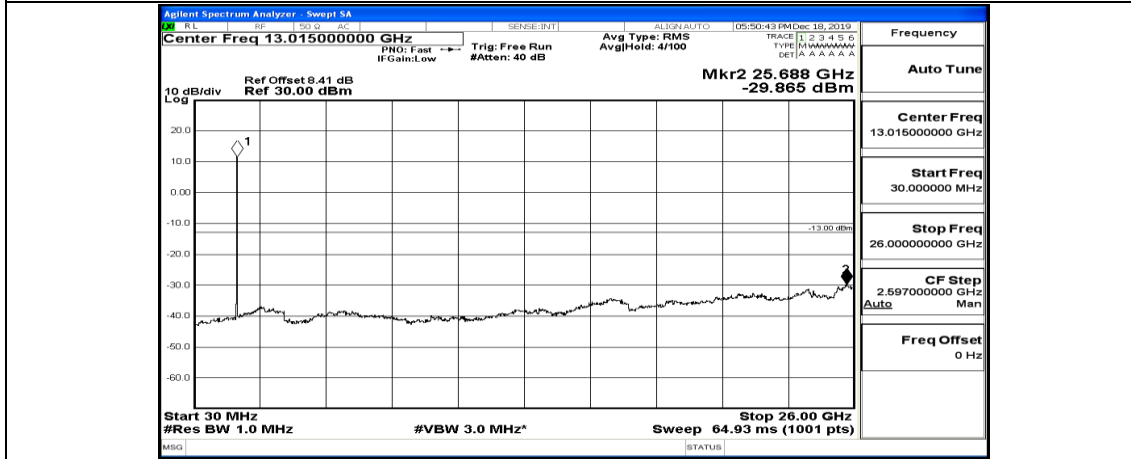

(Channel Bandwidth:20 MHz)_MCH_QPSK_1RB#49

(Channel Bandwidth:20 MHz)_MCH_QPSK_1RB#99

(Channel Bandwidth:20 MHz)_HCH_QPSK_1RB#0

(Channel Bandwidth:20 MHz)_HCH_QPSK_1RB#49

(Channel Bandwidth:20 MHz)_HCH_QPSK_1RB#99

(Channel Bandwidth:20 MHz)_LCH_16QAM_1RB#0

(Channel Bandwidth:20 MHz) LCH_16QAM_1RB#49

(Channel Bandwidth:20 MHz) LCH_16QAM_1RB#99

(Channel Bandwidth:20 MHz)_MCH_16QAM_1RB#0

(Channel Bandwidth:20 MHz)_MCH_16QAM_1RB#49