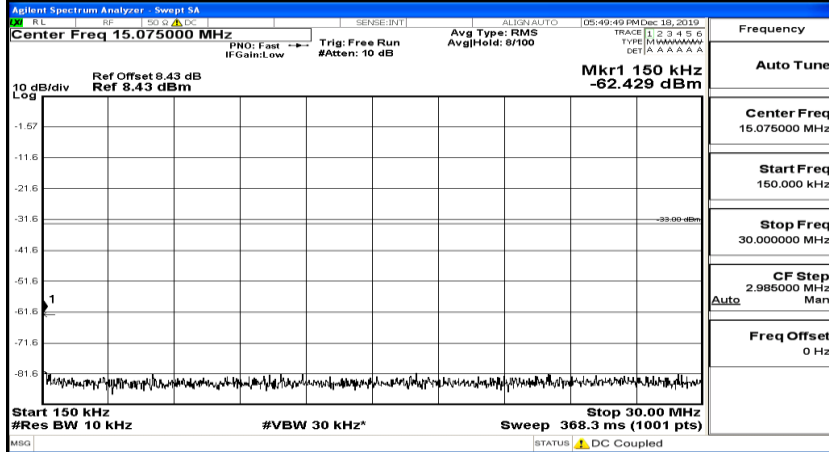

(Channel Bandwidth:20 MHz)_LCH_16QAM_1RB#0

(Channel Bandwidth:20 MHz) LCH_16QAM_1RB#49

(Channel Bandwidth:20 MHz) LCH_16QAM_1RB#99

(Channel Bandwidth:20 MHz)_MCH_16QAM_1RB#0

(Channel Bandwidth:20 MHz)_MCH_16QAM_1RB#49