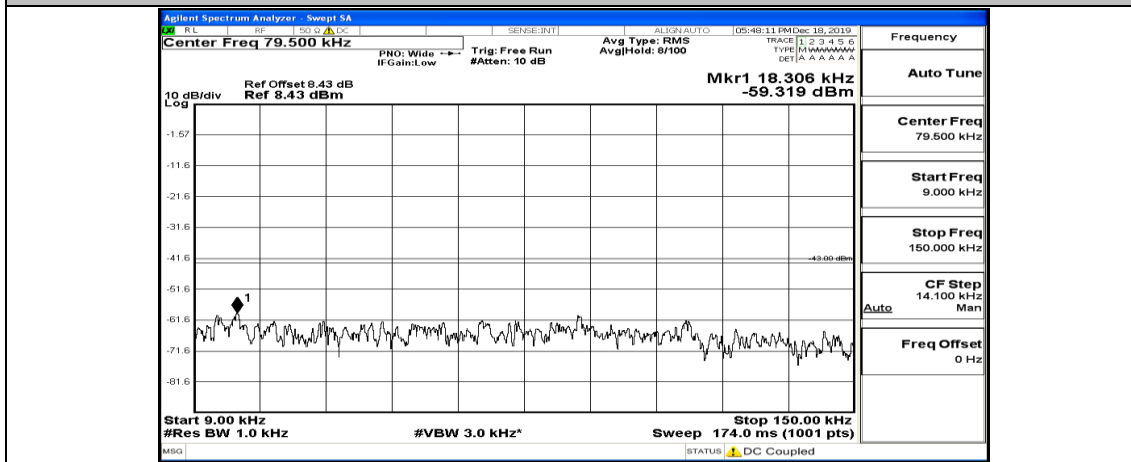

(Channel Bandwidth:20 MHz)_LCH_16QAM_1RB#0