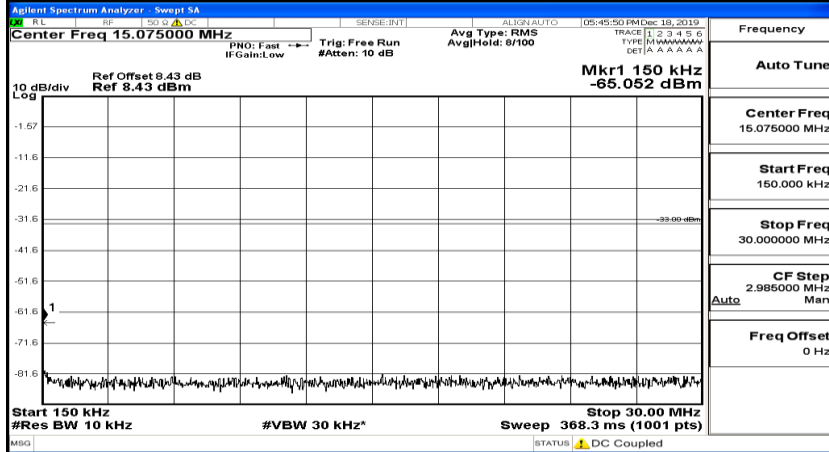

(Channel Bandwidth:15 MHz)_MCH_16QAM_1RB#74