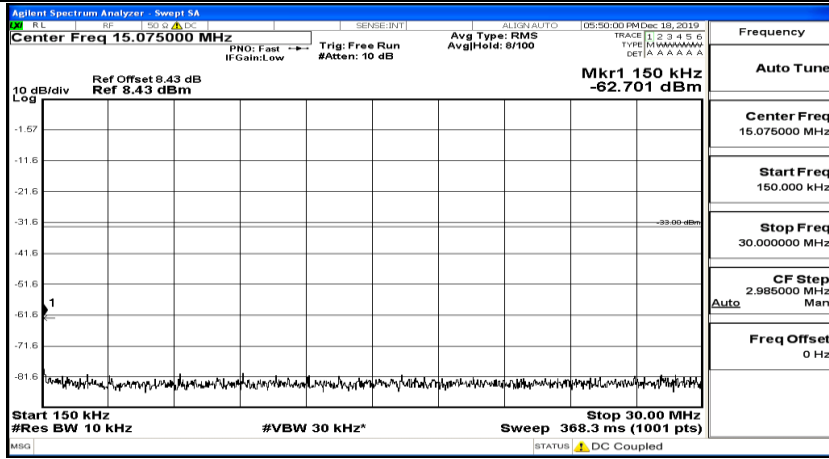

(Channel Bandwidth:20 MHz)_MCH_16QAM_50RB#0