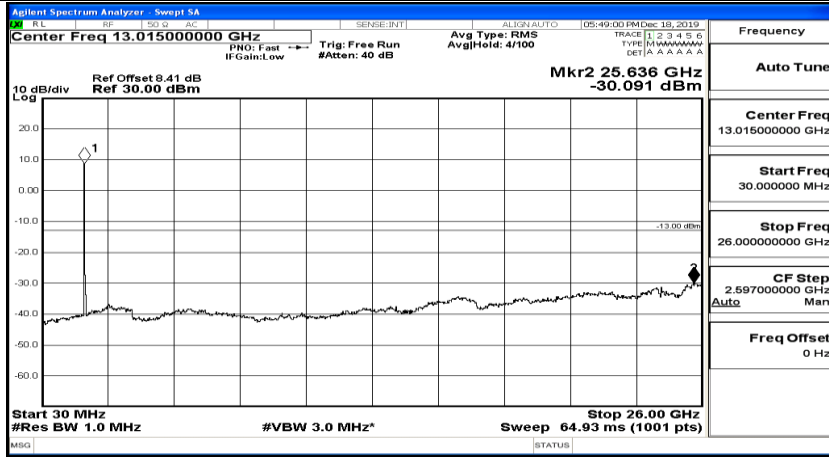

(Channel Bandwidth:15 MHz)_HCH_16QAM_1RB#74

Channel Bandwidth: 20 MHz

(Channel Bandwidth:20 MHz)_LCH_QPSK_1RB#0

(Channel Bandwidth:20 MHz)_LCH_QPSK_1RB#49

(Channel Bandwidth:20 MHz)_LCH_QPSK_1RB#99

(Channel Bandwidth:20 MHz)_MCH_QPSK_1RB#0