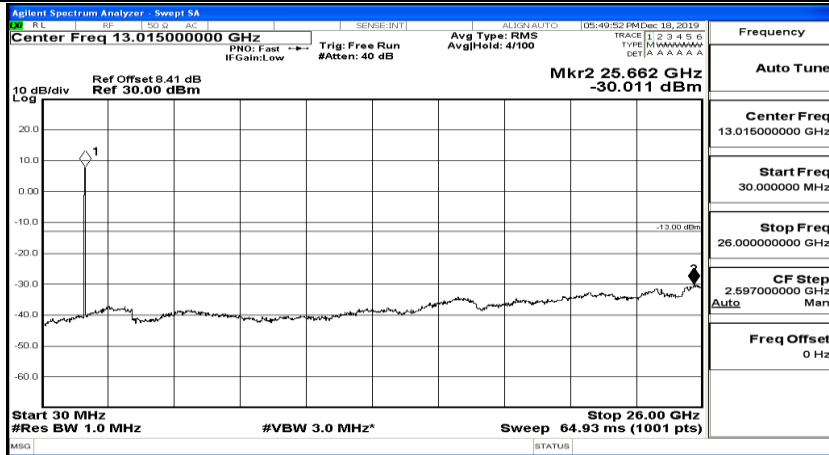

(Channel Bandwidth:20 MHz)_LCH_16QAM_1RB#0

(Channel Bandwidth:20 MHz) LCH_16QAM_1RB#49

(Channel Bandwidth:20 MHz) LCH_16QAM_1RB#99

(Channel Bandwidth:20 MHz)_MCH_16QAM_1RB#0

(Channel Bandwidth:20 MHz)_MCH_16QAM_1RB#49