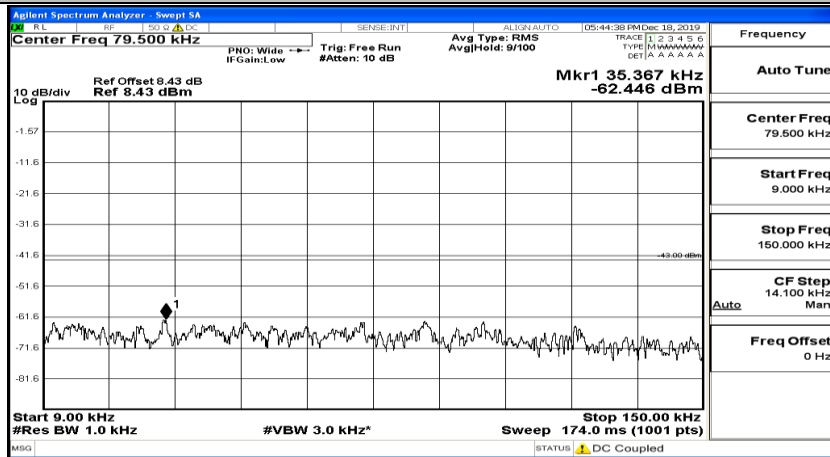

(Channel Bandwidth:15 MHz)_HCH_QPSK_1RB#37

(Channel Bandwidth:15 MHz)_HCH_QPSK_1RB#74

(Channel Bandwidth:15 MHz)_LCH_16QAM_1RB#0

(Channel Bandwidth:15 MHz) LCH_16QAM_1RB#37

(Channel Bandwidth:15 MHz) LCH_16QAM_1RB#74