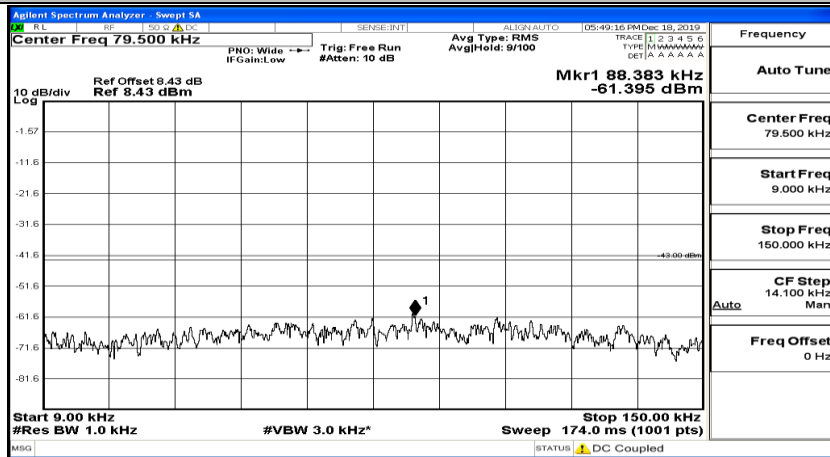

(Channel Bandwidth:20 MHz)_MCH_QPSK_1RB#99