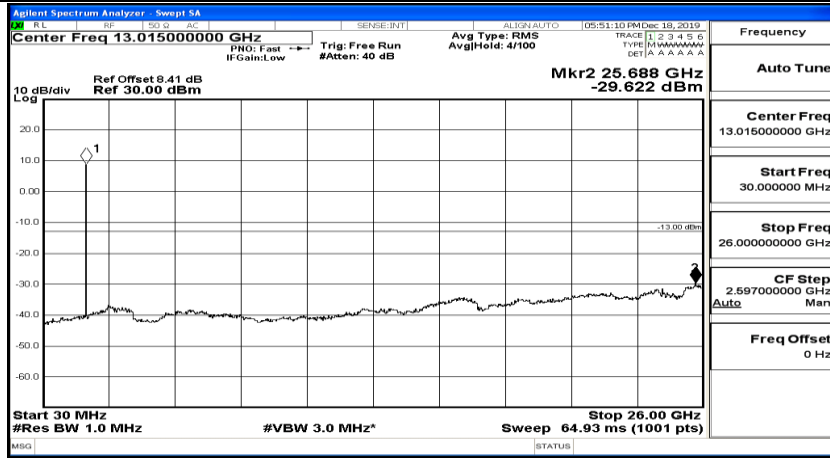

(Channel Bandwidth:20 MHz)_MCH_16QAM_1RB#99

(Channel Bandwidth:20 MHz)_MCH_16QAM_50RB#0

(Channel Bandwidth:20 MHz)_HCH_16QAM_1RB#0

(Channel Bandwidth:20 MHz) HCH_16QAM_1RB#49

(Channel Bandwidth:20 MHz)_HCH_16QAM_1RB#99