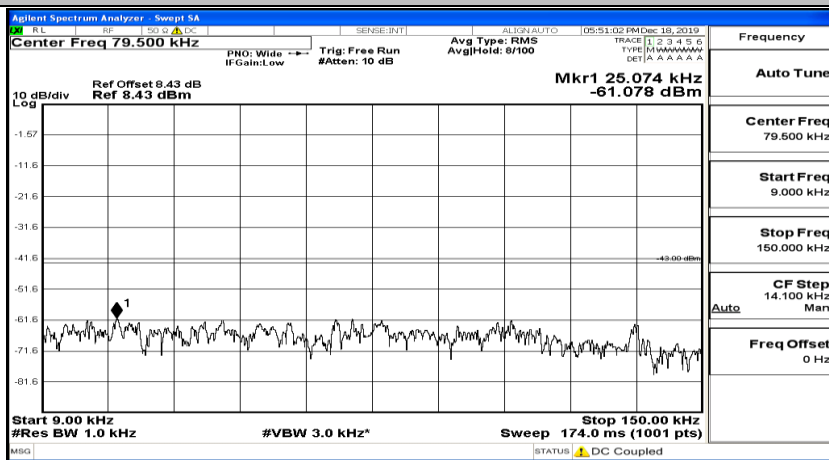

(Channel Bandwidth:20 MHz)_MCH_16QAM_1RB#99

(Channel Bandwidth:20 MHz)_MCH_16QAM_50RB#0

(Channel Bandwidth:20 MHz)_HCH_16QAM_1RB#0

(Channel Bandwidth:20 MHz) HCH_16QAM_1RB#49

(Channel Bandwidth:20 MHz)_HCH_16QAM_1RB#99