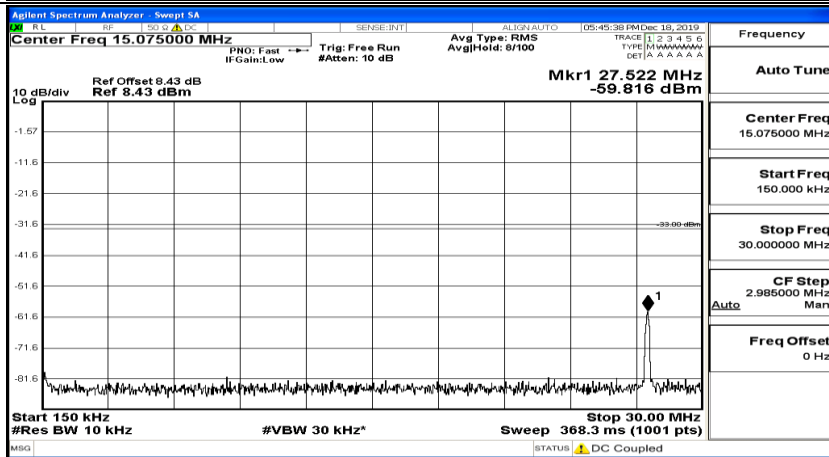

(Channel Bandwidth:15 MHz)_MCH_16QAM_1RB#0

(Channel Bandwidth:15 MHz)_MCH_16QAM_1RB#37