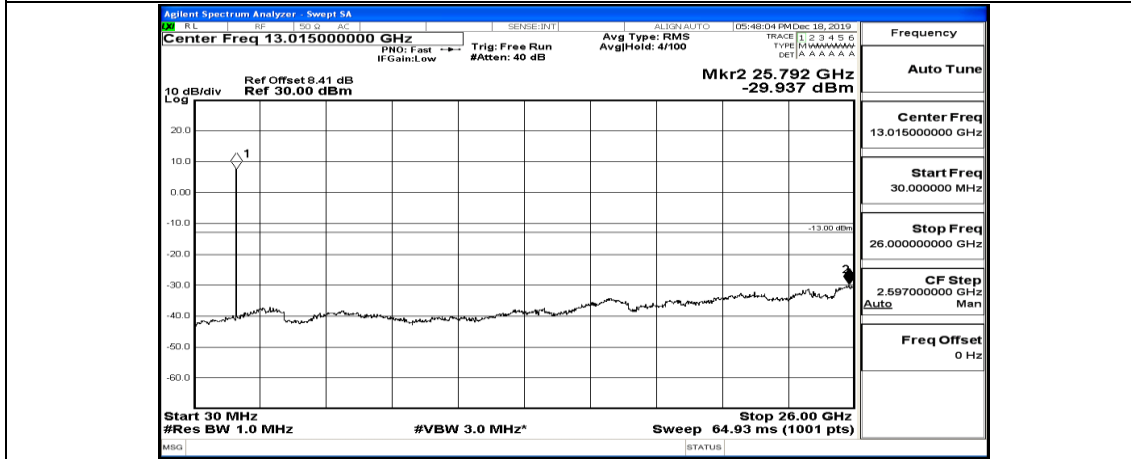

(Channel Bandwidth:15 MHz)_HCH_16QAM_1RB#74

Channel Bandwidth: 20 MHz

(Channel Bandwidth:20 MHz)_LCH_QPSK_1RB#0

(Channel Bandwidth:20 MHz)_LCH_QPSK_1RB#49

(Channel Bandwidth:20 MHz)_LCH_QPSK_1RB#99

(Channel Bandwidth:20 MHz)_MCH_QPSK_1RB#0