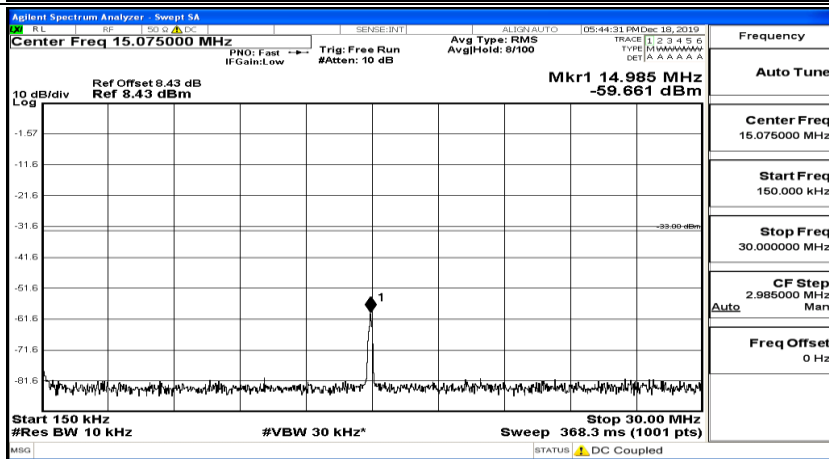

(Channel Bandwidth:15 MHz)_HCH_QPSK_1RB#37

(Channel Bandwidth:15 MHz)_HCH_QPSK_1RB#74

(Channel Bandwidth:15 MHz)_LCH_16QAM_1RB#0

(Channel Bandwidth:15 MHz) LCH_16QAM_1RB#37

(Channel Bandwidth:15 MHz) LCH_16QAM_1RB#74