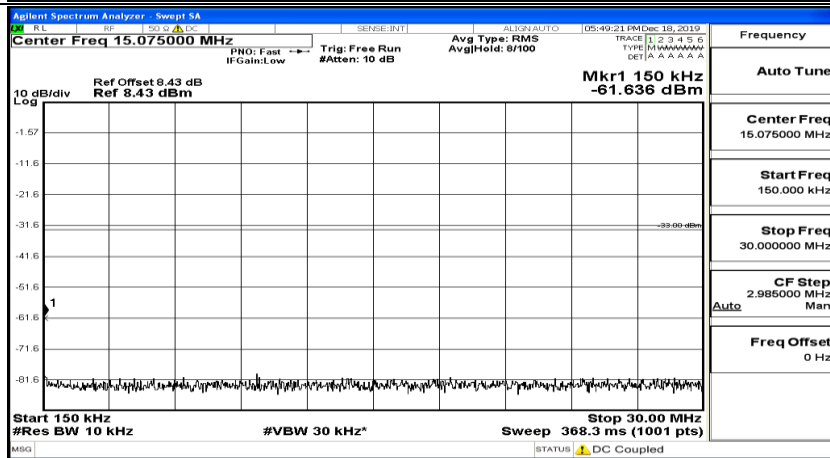

(Channel Bandwidth:20 MHz)_MCH_QPSK_1RB#99