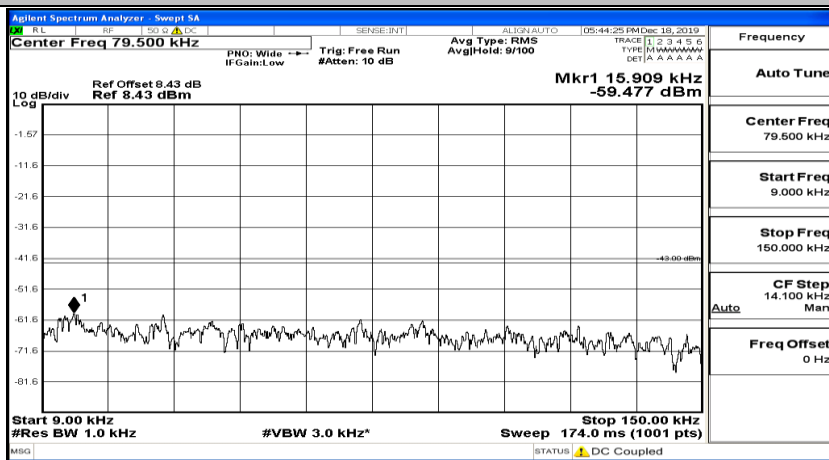

(Channel Bandwidth:15 MHz)_HCH_QPSK_1RB#37

(Channel Bandwidth:15 MHz)_HCH_QPSK_1RB#74

(Channel Bandwidth:15 MHz)_LCH_16QAM_1RB#0

(Channel Bandwidth:15 MHz) LCH_16QAM_1RB#37

(Channel Bandwidth:15 MHz) LCH_16QAM_1RB#74