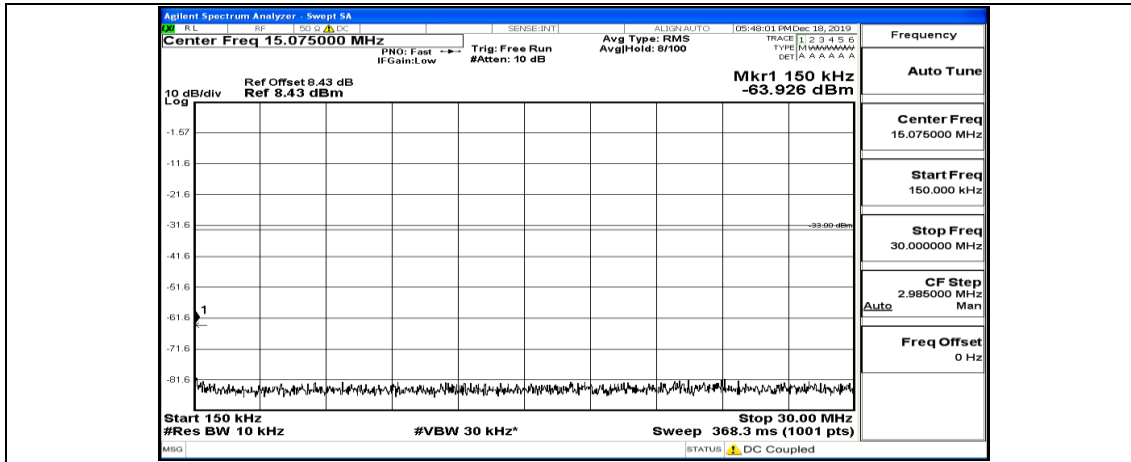

(Channel Bandwidth:15 MHz)_HCH_16QAM_1RB#74

Channel Bandwidth: 20 MHz

(Channel Bandwidth:20 MHz)_LCH_QPSK_1RB#0

(Channel Bandwidth:20 MHz)_LCH_QPSK_1RB#49

(Channel Bandwidth:20 MHz)_LCH_QPSK_1RB#99

(Channel Bandwidth:20 MHz)_MCH_QPSK_1RB#0