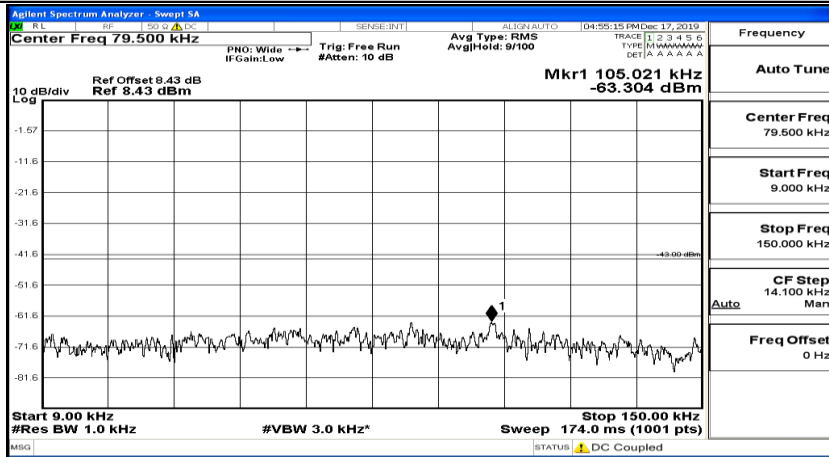

(Channel Bandwidth:15 MHz)_HCH_16QAM_1RB#74

Channel Bandwidth: 20 MHz

(Channel Bandwidth:20 MHz)_LCH_QPSK_1RB#49

(Channel Bandwidth:20 MHz)_LCH_QPSK_1RB#99

(Channel Bandwidth:20 MHz)_MCH_QPSK_1RB#0

(Channel Bandwidth:20 MHz)_MCH_QPSK_1RB#49