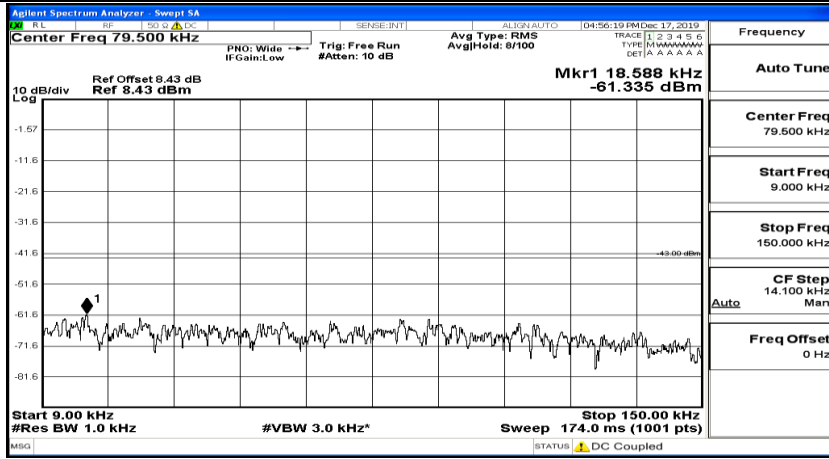

(Channel Bandwidth:20 MHz)_HCH_16QAM_1RB#0