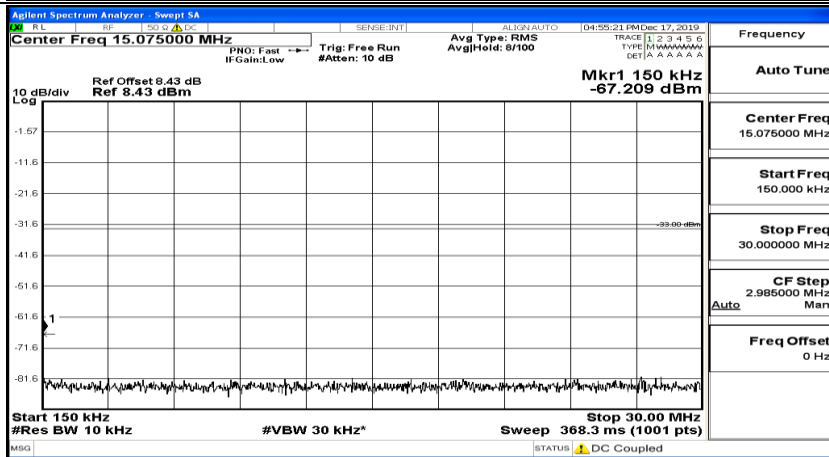

(Channel Bandwidth:15 MHz)_HCH_16QAM_1RB#74

Channel Bandwidth: 20 MHz

(Channel Bandwidth:20 MHz)_LCH_QPSK_1RB#49

(Channel Bandwidth:20 MHz)_LCH_QPSK_1RB#99

(Channel Bandwidth:20 MHz)_MCH_QPSK_1RB#0

(Channel Bandwidth:20 MHz)_MCH_QPSK_1RB#49