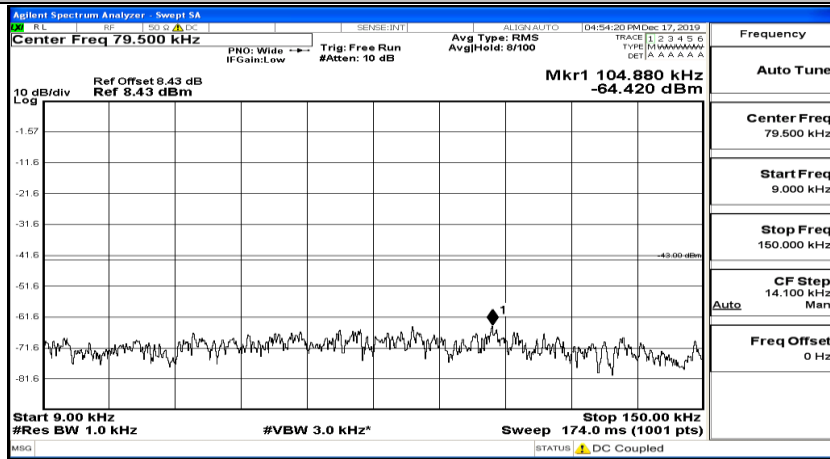

(Channel Bandwidth:15 MHz)_HCH_16QAM_1RB#74

Channel Bandwidth: 20 MHz

(Channel Bandwidth:20 MHz)_LCH_QPSK_1RB#49

(Channel Bandwidth:20 MHz)_LCH_QPSK_1RB#99

(Channel Bandwidth:20 MHz)_MCH_QPSK_1RB#0

(Channel Bandwidth:20 MHz)_MCH_QPSK_1RB#49