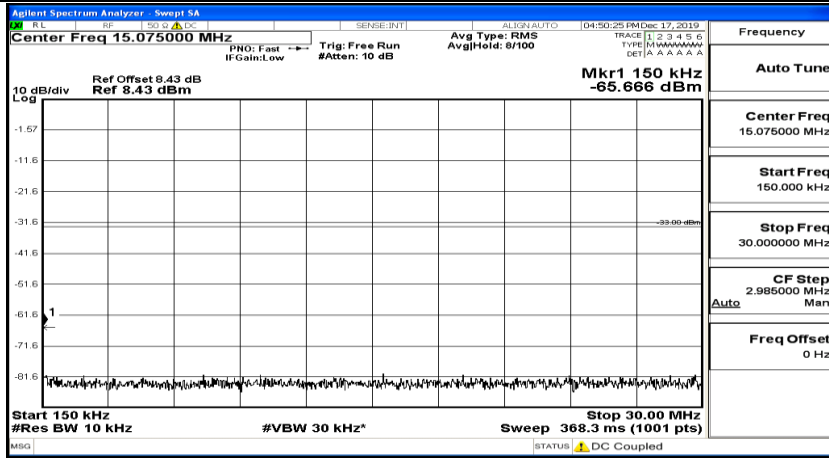

(Channel Bandwidth:15 MHz)_LCH_QPSK_1RB#74

(Channel Bandwidth:15 MHz)_MCH_QPSK_1RB#0

(Channel Bandwidth:15 MHz)_MCH_QPSK_1RB#37

(Channel Bandwidth:15 MHz)_MCH_QPSK_1RB#74

(Channel Bandwidth:15 MHz)_HCH_QPSK_1RB#0

(Channel Bandwidth:15 MHz)_HCH_QPSK_1RB#37

(Channel Bandwidth:15 MHz)_HCH_QPSK_1RB#74

(Channel Bandwidth:15 MHz)_LCH_16QAM_1RB#0

(Channel Bandwidth:15 MHz)_LCH_16QAM_1RB#37

(Channel Bandwidth:15 MHz)_LCH_16QAM_1RB#74