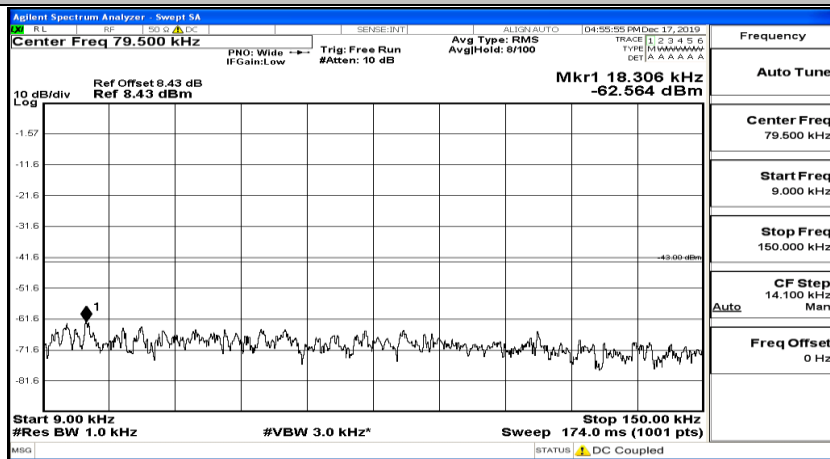

(Channel Bandwidth:20 MHz)_LCH_16QAM_1RB#49

(Channel Bandwidth:20 MHz) LCH_16QAM_1RB#99

(Channel Bandwidth:20 MHz)_MCH_16QAM_1RB#0

(Channel Bandwidth:20 MHz)_MCH_16QAM_1RB#49

Frequency	Auto Tune
Center Freq	79.500 kHz
Start Freq	9.000 kHz
Stop Freq	150.000 kHz
CF Step	14.100 kHz Man
Freq Offset	0 Hz

Frequency	Auto Tune
Center Freq	15.075000 MHz
Start Freq	150.000 kHz
Stop Freq	30.000000 MHz
CF Step	2.985000 MHz Man
Freq Offset	0 Hz

Frequency	Auto Tune
Center Freq	13.015000000 GHz
Start Freq	30.000000 MHz
Stop Freq	26.000000000 GHz
CF Step	2.597000000 GHz Auto
Freq Offset	0 Hz