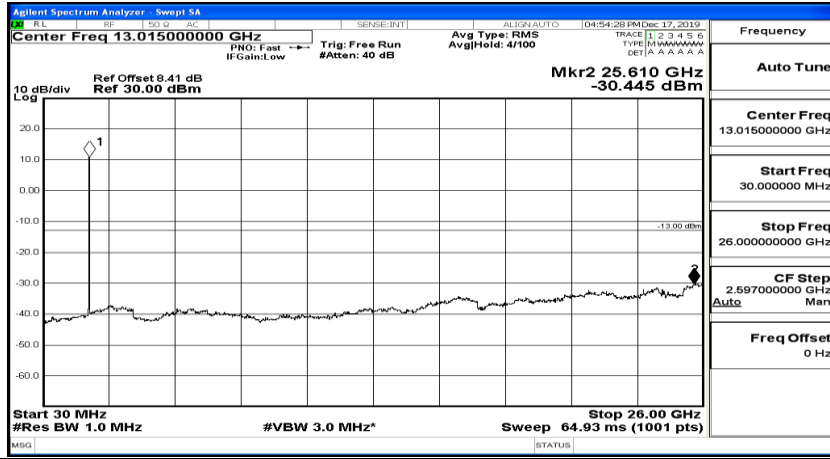

(Channel Bandwidth:15 MHz)_HCH_16QAM_1RB#74

Channel Bandwidth: 20 MHz

(Channel Bandwidth:20 MHz)_LCH_QPSK_1RB#49

(Channel Bandwidth:20 MHz)_LCH_QPSK_1RB#99

(Channel Bandwidth:20 MHz)_MCH_QPSK_1RB#0

(Channel Bandwidth:20 MHz)_MCH_QPSK_1RB#49