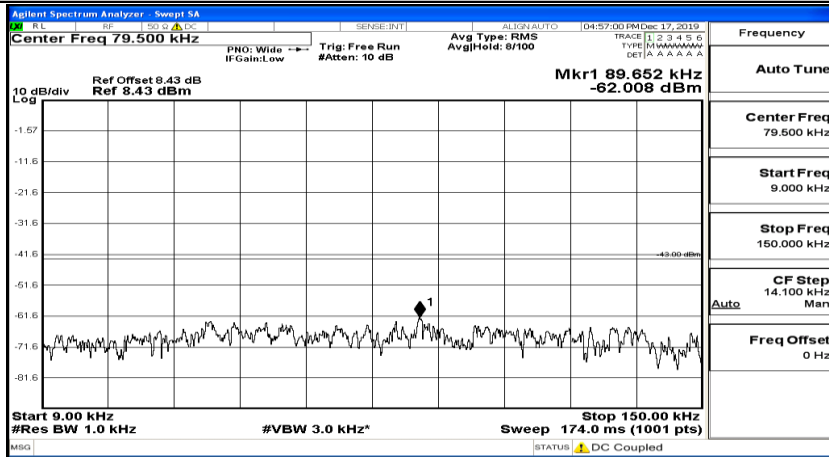

(Channel Bandwidth:20 MHz)_HCH_QPSK_1RB#99

(Channel Bandwidth:20 MHz)_LCH_16QAM_1RB#0