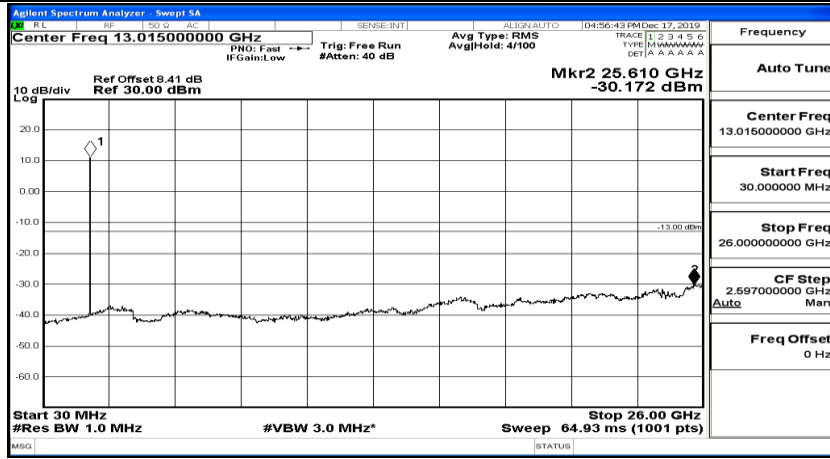

(Channel Bandwidth:20 MHz)_HCH_QPSK_1RB#49