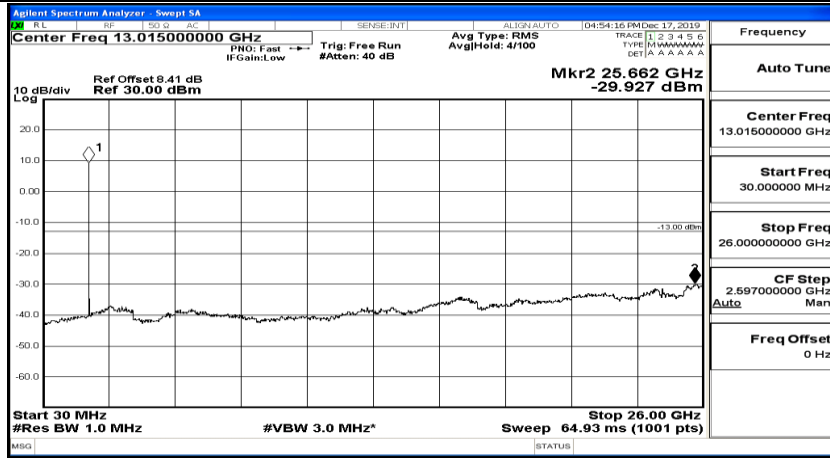

(Channel Bandwidth:15 MHz)_HCH_16QAM_1RB#74

Channel Bandwidth: 20 MHz

(Channel Bandwidth:20 MHz)_LCH_QPSK_1RB#49

(Channel Bandwidth:20 MHz)_LCH_QPSK_1RB#99

(Channel Bandwidth:20 MHz)_MCH_QPSK_1RB#0

(Channel Bandwidth:20 MHz)_MCH_QPSK_1RB#49