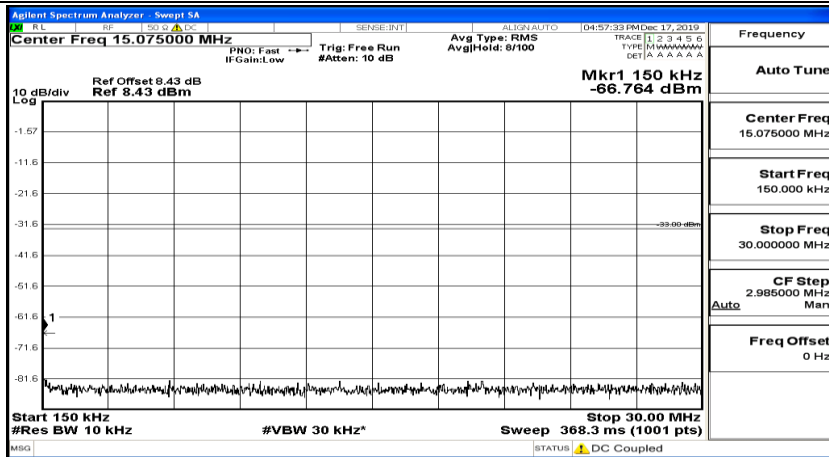

Frequency	Auto Tune
Center Freq	15.075000 MHz
Start Freq	150.000 kHz
Stop Freq	30.000000 MHz
CF Step	2.985000 MHz Man
Freq Offset	0 Hz

Frequency	Auto Tune
Center Freq	13.015000000 GHz
Start Freq	30.000000 MHz
Stop Freq	26.000000000 GHz
CF Step	2.597000000 GHz Auto
Freq Offset	0 Hz

(Channel Bandwidth:20 MHz)_MCH_16QAM_1RB#99

(Channel Bandwidth:20 MHz)_HCH_16QAM_1RB#0

(Channel Bandwidth:20 MHz)_HCH_16QAM_1RB#49

(Channel Bandwidth:20 MHz)_HCH_16QAM_1RB#99