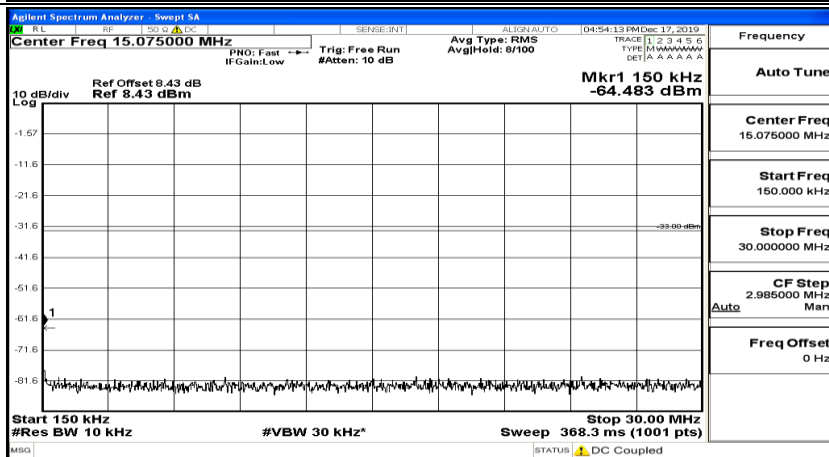

(Channel Bandwidth:15 MHz)_HCH_16QAM_1RB#74

Channel Bandwidth: 20 MHz

(Channel Bandwidth:20 MHz)_LCH_QPSK_1RB#49

(Channel Bandwidth:20 MHz)_LCH_QPSK_1RB#99

(Channel Bandwidth:20 MHz)_MCH_QPSK_1RB#0

(Channel Bandwidth:20 MHz)_MCH_QPSK_1RB#49