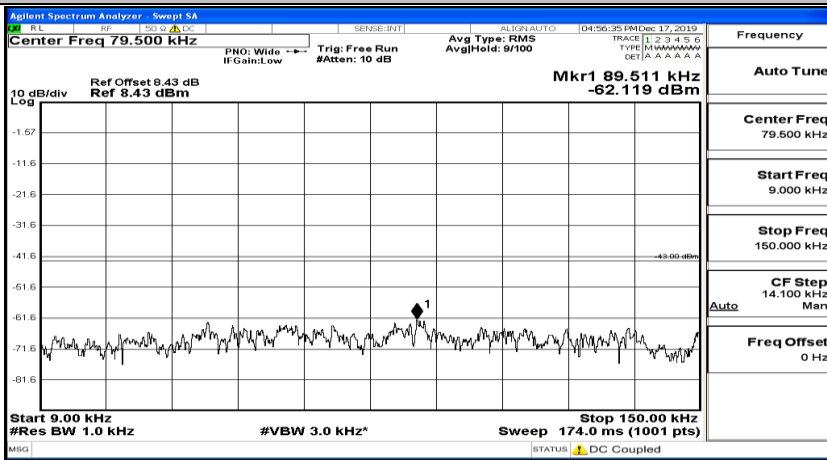

(Channel Bandwidth:20 MHz)_HCH_QPSK_1RB#0