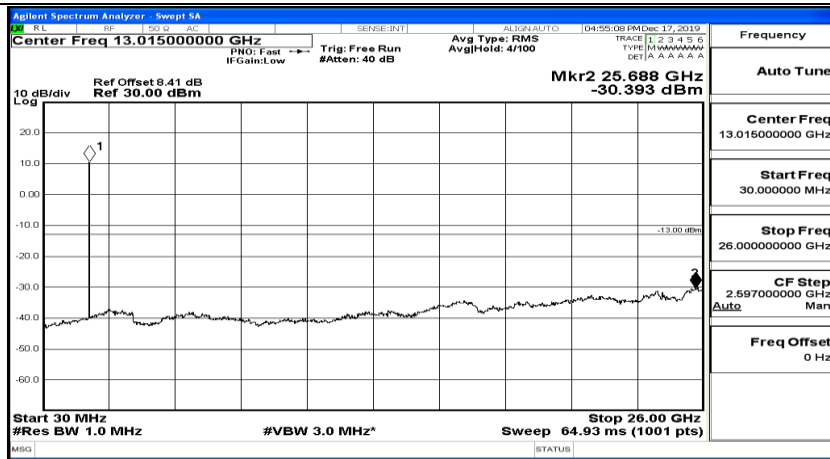

(Channel Bandwidth:20 MHz)_LCH_16QAM_1RB#49

(Channel Bandwidth:20 MHz) LCH_16QAM_1RB#99

(Channel Bandwidth:20 MHz)_MCH_16QAM_1RB#0

(Channel Bandwidth:20 MHz)_MCH_16QAM_1RB#49

Frequency	Auto Tune
Center Freq	79.500 kHz
Start Freq	9.000 kHz
Stop Freq	150.000 kHz
CF Step	14.100 kHz Man
Freq Offset	0 Hz