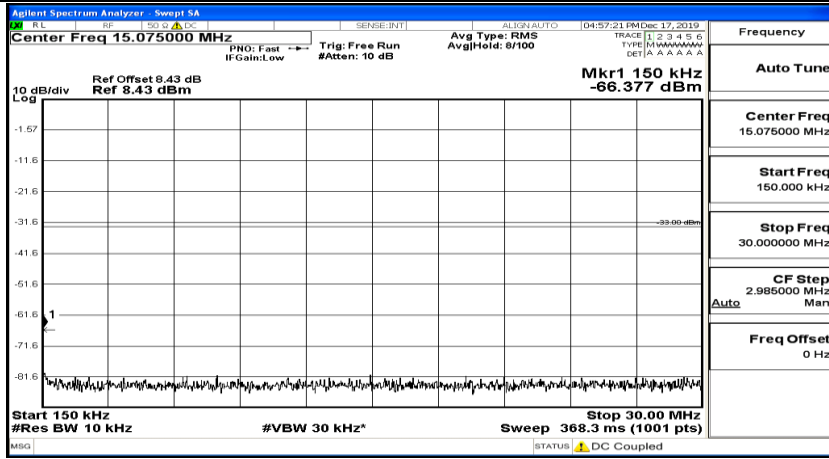

(Channel Bandwidth:20 MHz)_HCH_16QAM_1RB#49