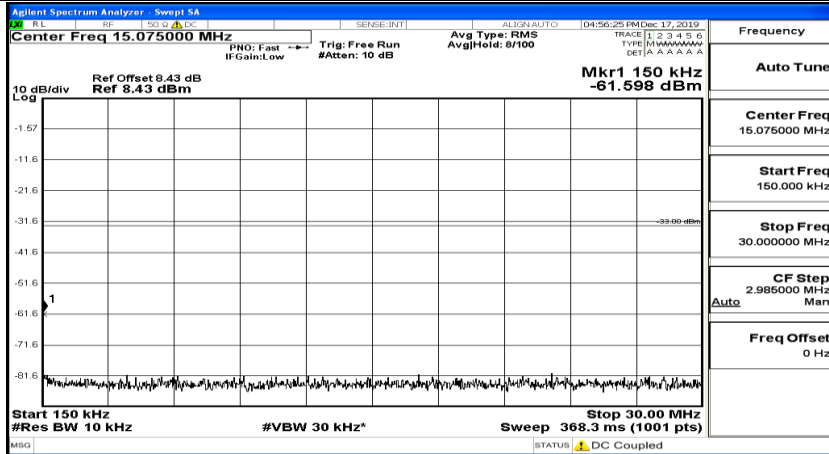

(Channel Bandwidth:20 MHz)_HCH_16QAM_1RB#0