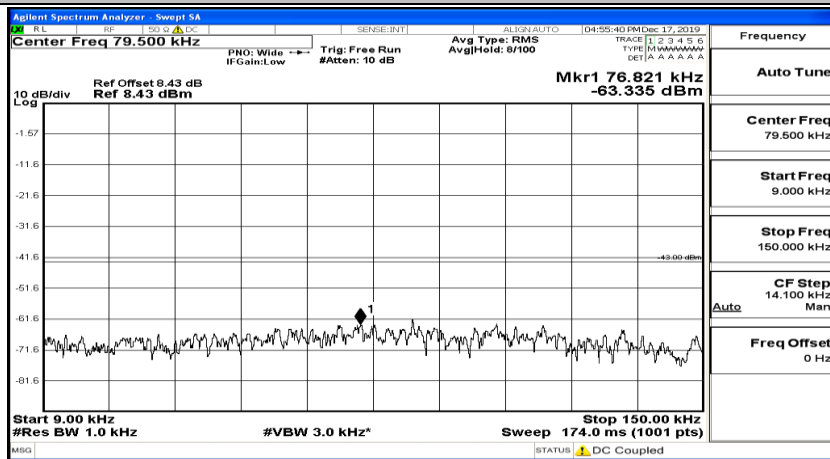

(Channel Bandwidth:20 MHz)_MCH_QPSK_1RB#99