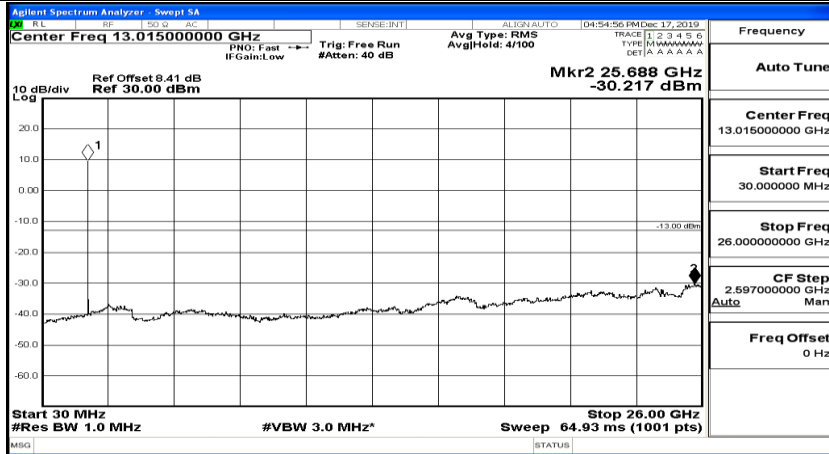

(Channel Bandwidth:20 MHz)_LCH_16QAM_1RB#49

(Channel Bandwidth:20 MHz) LCH_16QAM_1RB#99

(Channel Bandwidth:20 MHz)_MCH_16QAM_1RB#0

(Channel Bandwidth:20 MHz)_MCH_16QAM_1RB#49

Frequency	Auto Tune
Center Freq	79.500 kHz
Start Freq	9.000 kHz
Stop Freq	150.000 kHz
CF Step	14.100 kHz Man
Freq Offset	0 Hz