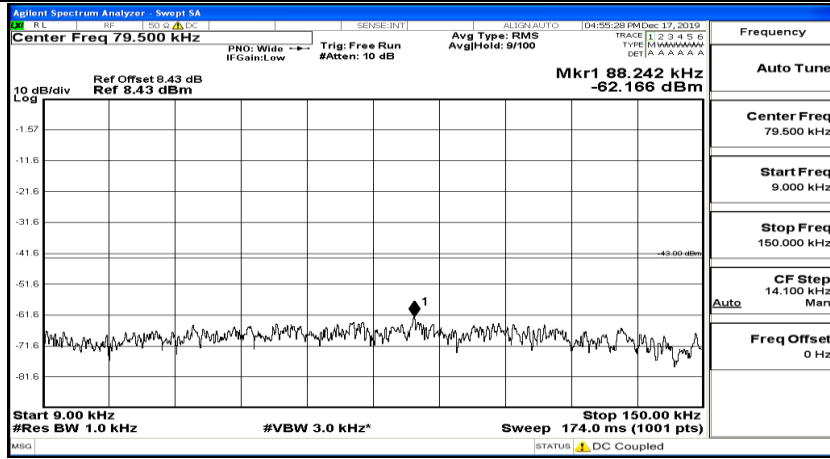

(Channel Bandwidth:15 MHz)_HCH_16QAM_1RB#74

Channel Bandwidth: 20 MHz

(Channel Bandwidth:20 MHz)_LCH_QPSK_1RB#49

(Channel Bandwidth:20 MHz)_LCH_QPSK_1RB#99

(Channel Bandwidth:20 MHz)_MCH_QPSK_1RB#0

(Channel Bandwidth:20 MHz)_MCH_QPSK_1RB#49