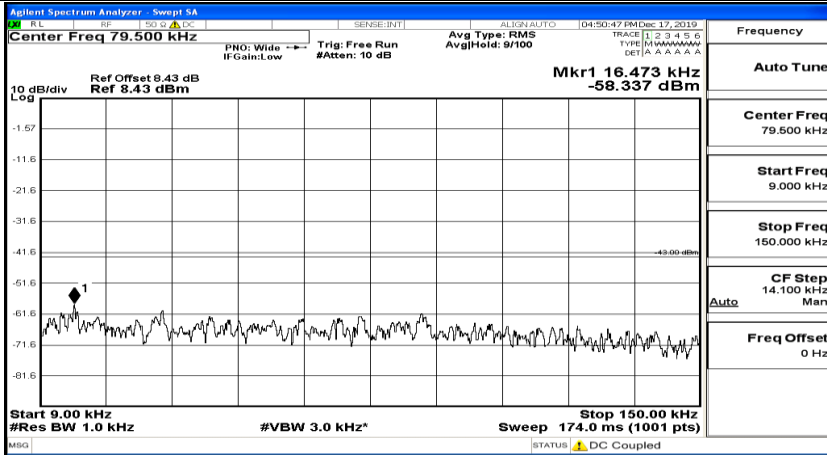

(Channel Bandwidth:15 MHz)_HCH_QPSK_1RB#37

(Channel Bandwidth:15 MHz)_HCH_QPSK_1RB#74

(Channel Bandwidth:15 MHz)_LCH_16QAM_1RB#0

(Channel Bandwidth:15 MHz)_LCH_16QAM_1RB#37

(Channel Bandwidth:15 MHz)_LCH_16QAM_1RB#74