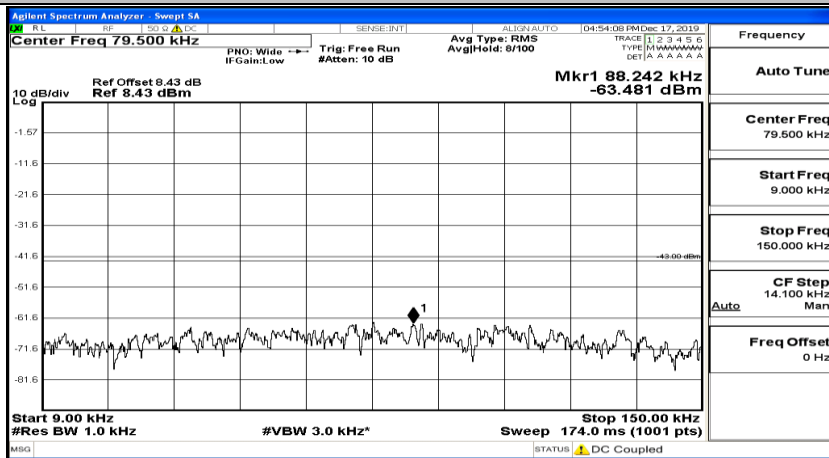

(Channel Bandwidth:15 MHz)_HCH_16QAM_1RB#74

Channel Bandwidth: 20 MHz

(Channel Bandwidth:20 MHz)_LCH_QPSK_1RB#49

(Channel Bandwidth:20 MHz)_LCH_QPSK_1RB#99

(Channel Bandwidth:20 MHz)_MCH_QPSK_1RB#0

(Channel Bandwidth:20 MHz)_MCH_QPSK_1RB#49