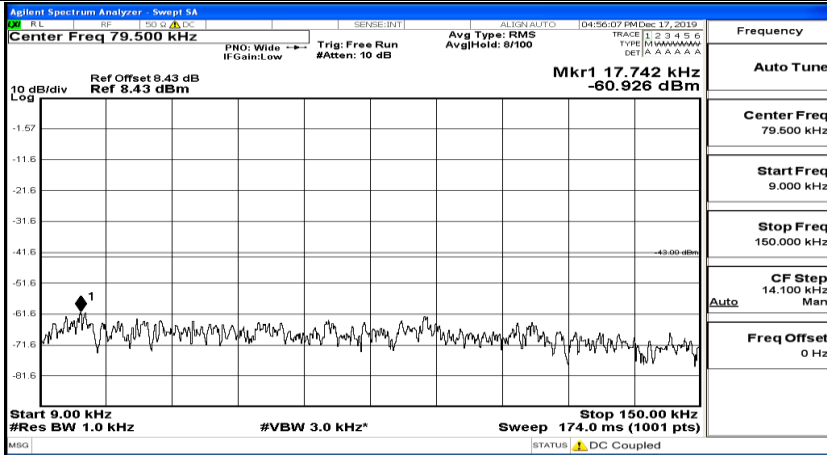

(Channel Bandwidth:20 MHz)_LCH_16QAM_1RB#49

(Channel Bandwidth:20 MHz) LCH_16QAM_1RB#99

(Channel Bandwidth:20 MHz)_MCH_16QAM_1RB#0

(Channel Bandwidth:20 MHz)_MCH_16QAM_1RB#49

Frequency	Auto Tune
Center Freq	79.500 kHz
Start Freq	9.000 kHz
Stop Freq	150.000 kHz
CF Step	14.100 kHz Man
Freq Offset	0 Hz

Frequency	Auto Tune
Center Freq	15.075000 MHz
Start Freq	150.000 kHz
Stop Freq	30.000000 MHz
CF Step	2.985000 MHz Man
Freq Offset	0 Hz

Frequency	Auto Tune
Center Freq	13.015000000 GHz
Start Freq	30.000000 MHz
Stop Freq	26.000000000 GHz
CF Step	2.597000000 GHz Auto
Freq Offset	0 Hz