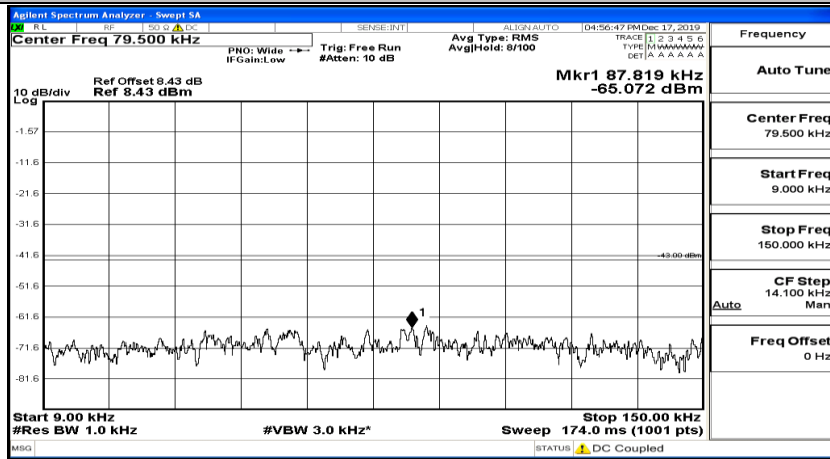

(Channel Bandwidth:20 MHz)_MCH_QPSK_1RB#99

(Channel Bandwidth:20 MHz)_HCH_QPSK_1RB#0

(Channel Bandwidth:20 MHz)_HCH_QPSK_1RB#49

(Channel Bandwidth:20 MHz)_HCH_QPSK_1RB#99

(Channel Bandwidth:20 MHz)_LCH_16QAM_1RB#0

(Channel Bandwidth:20 MHz)_LCH_16QAM_1RB#49

(Channel Bandwidth:20 MHz) LCH_16QAM_1RB#99

(Channel Bandwidth:20 MHz)_MCH_16QAM_1RB#0

(Channel Bandwidth:20 MHz)_MCH_16QAM_1RB#49

Frequency	Auto Tune
Center Freq	79.500 kHz
Start Freq	9.000 kHz
Stop Freq	150.000 kHz
CF Step	14.100 kHz Man
Freq Offset	0 Hz