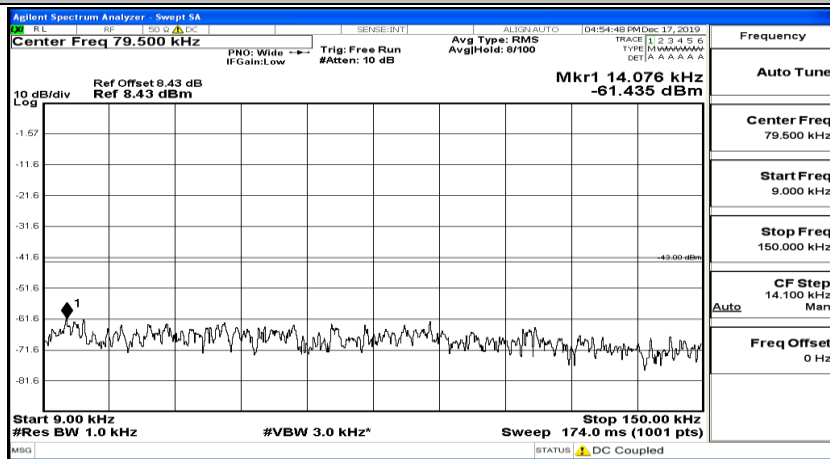

(Channel Bandwidth:20 MHz)_LCH_16QAM_1RB#49

(Channel Bandwidth:20 MHz) LCH_16QAM_1RB#99

(Channel Bandwidth:20 MHz)_MCH_16QAM_1RB#0

(Channel Bandwidth:20 MHz)_MCH_16QAM_1RB#49

Frequency	Auto Tune
Center Freq	79.500 kHz
Start Freq	9.000 kHz
Stop Freq	150.000 kHz
CF Step	14.100 kHz Man
Freq Offset	0 Hz