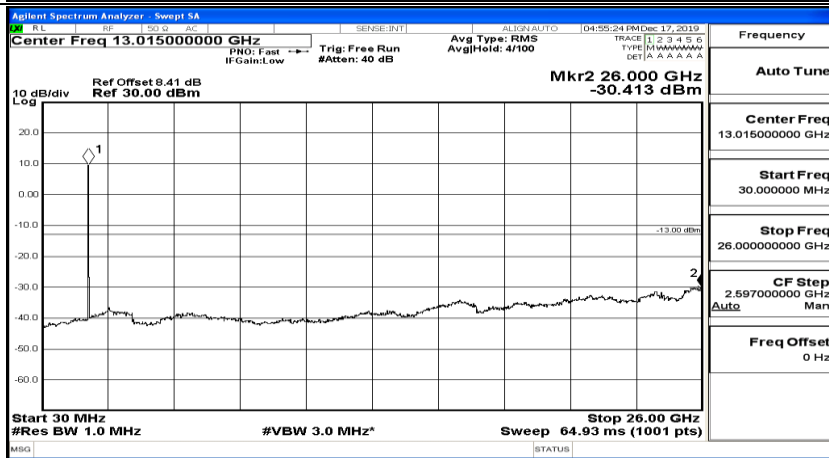

(Channel Bandwidth:15 MHz)_HCH_16QAM_1RB#74

Channel Bandwidth: 20 MHz

(Channel Bandwidth:20 MHz)_LCH_QPSK_1RB#49

(Channel Bandwidth:20 MHz)_LCH_QPSK_1RB#99

(Channel Bandwidth:20 MHz)_MCH_QPSK_1RB#0

(Channel Bandwidth:20 MHz)_MCH_QPSK_1RB#49