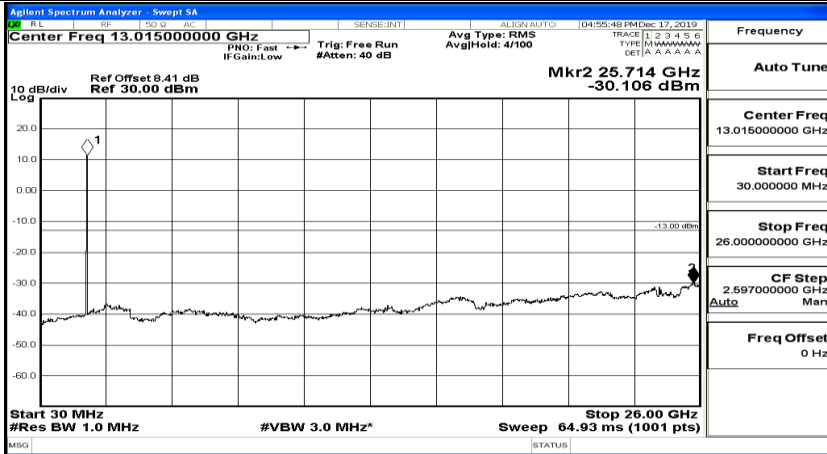

(Channel Bandwidth:20 MHz)_HCH_QPSK_1RB#0