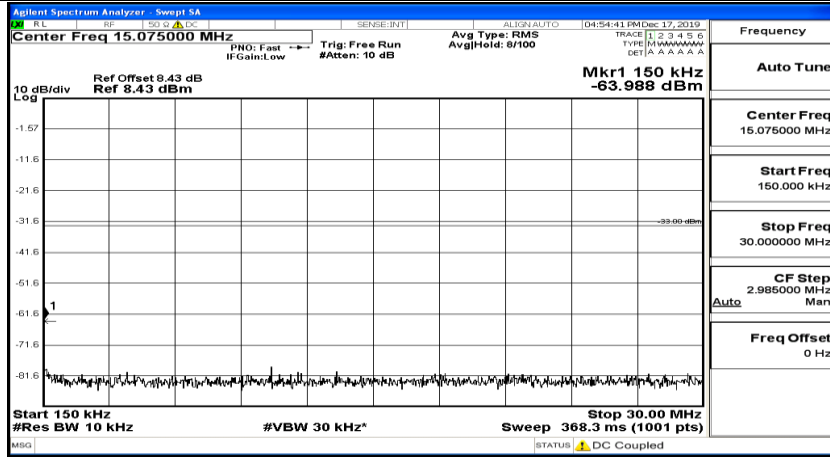

(Channel Bandwidth:20 MHz)_LCH_16QAM_1RB#49

(Channel Bandwidth:20 MHz) LCH_16QAM_1RB#99

(Channel Bandwidth:20 MHz)_MCH_16QAM_1RB#0

(Channel Bandwidth:20 MHz)_MCH_16QAM_1RB#49

Frequency	Auto Tune
Center Freq	79.500 kHz
Start Freq	9.000 kHz
Stop Freq	150.000 kHz
CF Step	14.100 kHz Man
Freq Offset	0 Hz