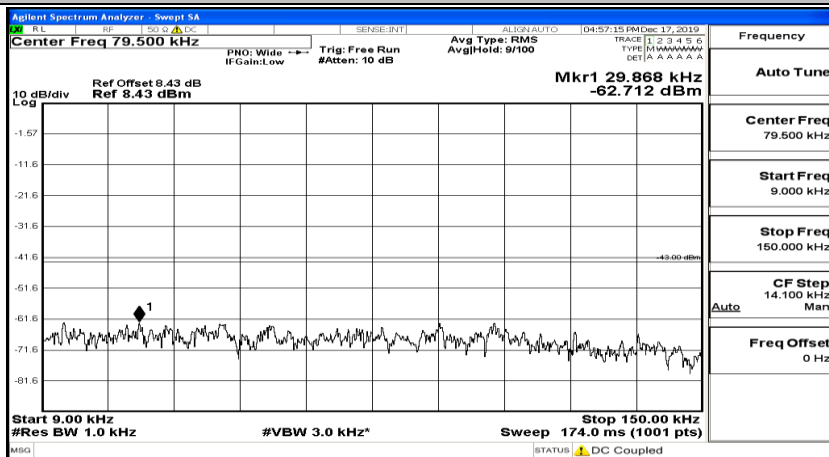

(Channel Bandwidth:20 MHz)_HCH_16QAM_1RB#0