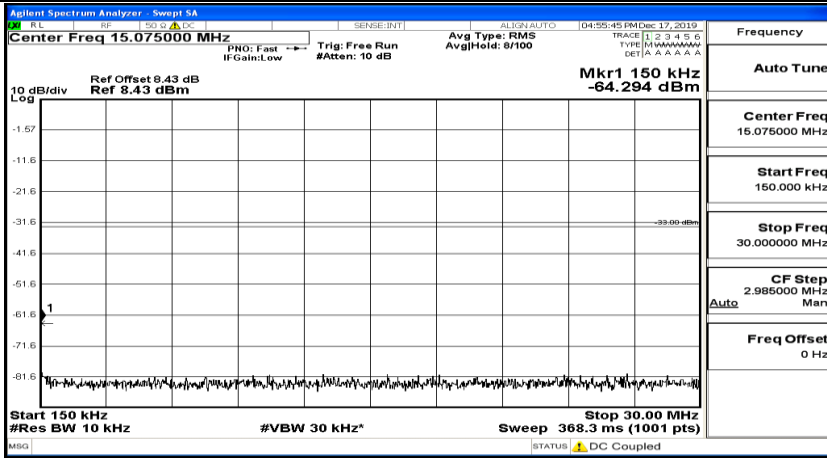

(Channel Bandwidth:20 MHz)_HCH_QPSK_1RB#0