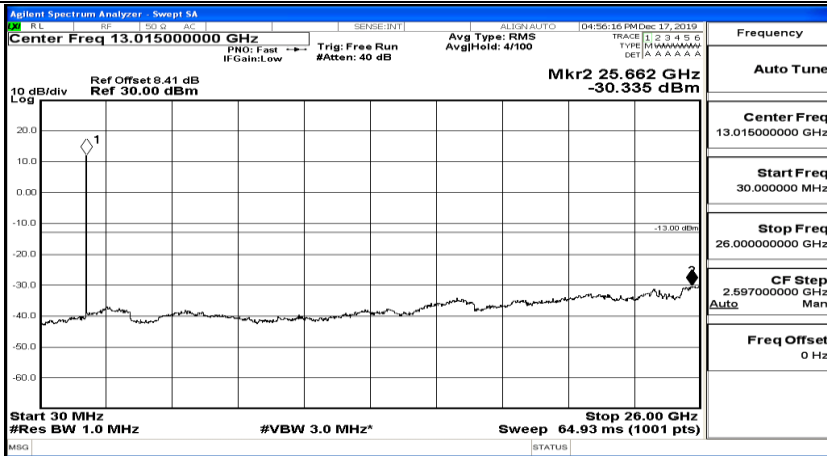

(Channel Bandwidth:20 MHz)_LCH_16QAM_1RB#49

(Channel Bandwidth:20 MHz) LCH_16QAM_1RB#99

(Channel Bandwidth:20 MHz)_MCH_16QAM_1RB#0

(Channel Bandwidth:20 MHz)_MCH_16QAM_1RB#49

Frequency	Auto Tune
Center Freq	79.500 kHz
Start Freq	9.000 kHz
Stop Freq	150.000 kHz
CF Step	14.100 kHz Man
Freq Offset	0 Hz

Frequency	Auto Tune
Center Freq	15.075000 MHz
Start Freq	150.000 kHz
Stop Freq	30.000000 MHz
CF Step	2.985000 MHz Man
Freq Offset	0 Hz

Frequency	Auto Tune
Center Freq	13.015000000 GHz
Start Freq	30.000000 MHz
Stop Freq	26.000000000 GHz
CF Step	2.597000000 GHz Auto
Freq Offset	0 Hz