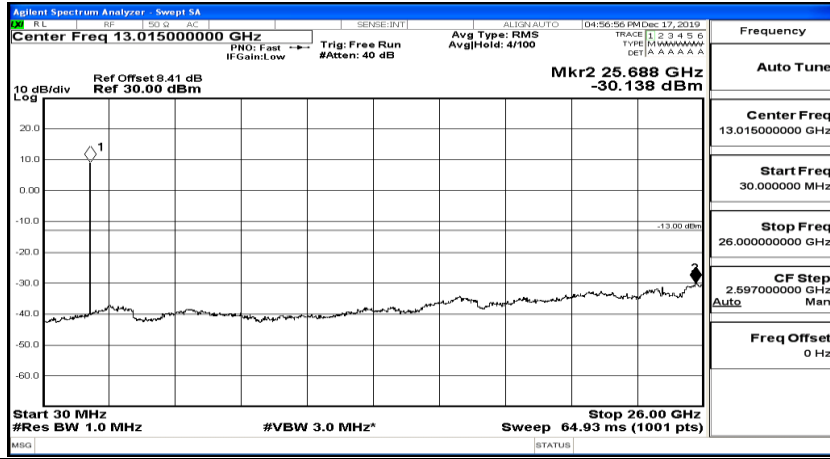

(Channel Bandwidth:20 MHz)_MCH_QPSK_1RB#99

(Channel Bandwidth:20 MHz)_HCH_QPSK_1RB#0

(Channel Bandwidth:20 MHz)_HCH_QPSK_1RB#49

(Channel Bandwidth:20 MHz)_HCH_QPSK_1RB#99

(Channel Bandwidth:20 MHz)_LCH_16QAM_1RB#0

(Channel Bandwidth:20 MHz)_LCH_16QAM_1RB#49

(Channel Bandwidth:20 MHz) LCH_16QAM_1RB#99

(Channel Bandwidth:20 MHz)_MCH_16QAM_1RB#0

(Channel Bandwidth:20 MHz)_MCH_16QAM_1RB#49

Frequency	Auto Tune
Center Freq	79.500 kHz
Start Freq	9.000 kHz
Stop Freq	150.000 kHz
CF Step	14.100 kHz Man
Freq Offset	0 Hz