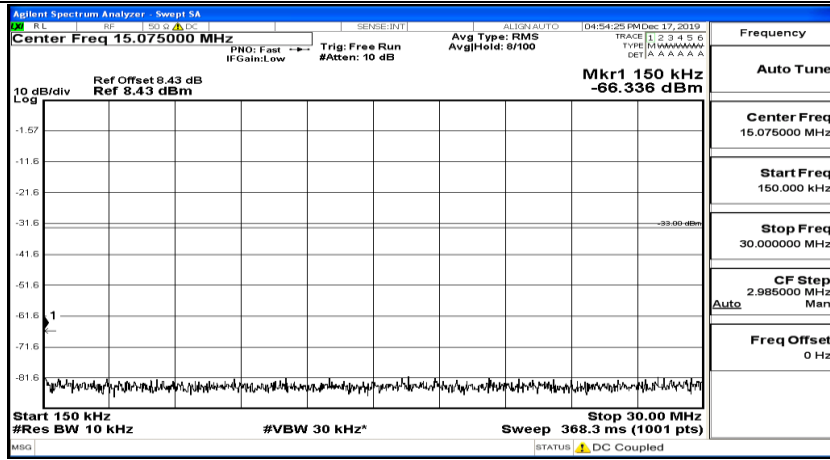

(Channel Bandwidth:15 MHz)_HCH_16QAM_1RB#74

Channel Bandwidth: 20 MHz

(Channel Bandwidth:20 MHz)_LCH_QPSK_1RB#49

(Channel Bandwidth:20 MHz)_LCH_QPSK_1RB#99

(Channel Bandwidth:20 MHz)_MCH_QPSK_1RB#0

(Channel Bandwidth:20 MHz)_MCH_QPSK_1RB#49