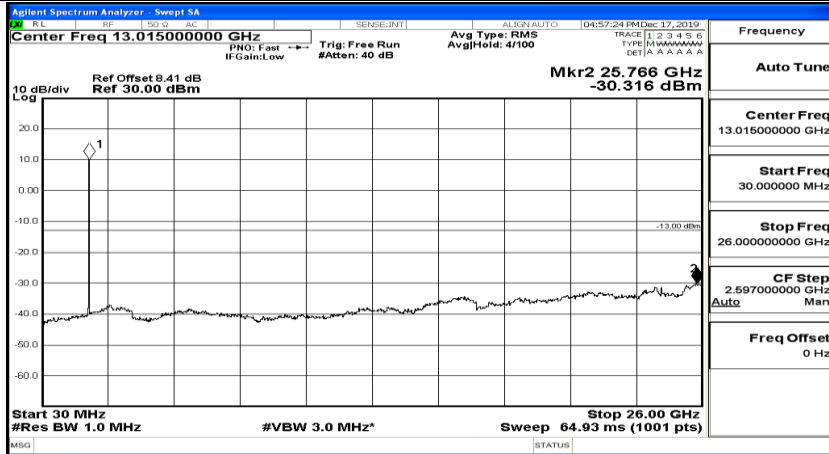

(Channel Bandwidth:20 MHz)_HCH_16QAM_1RB#49