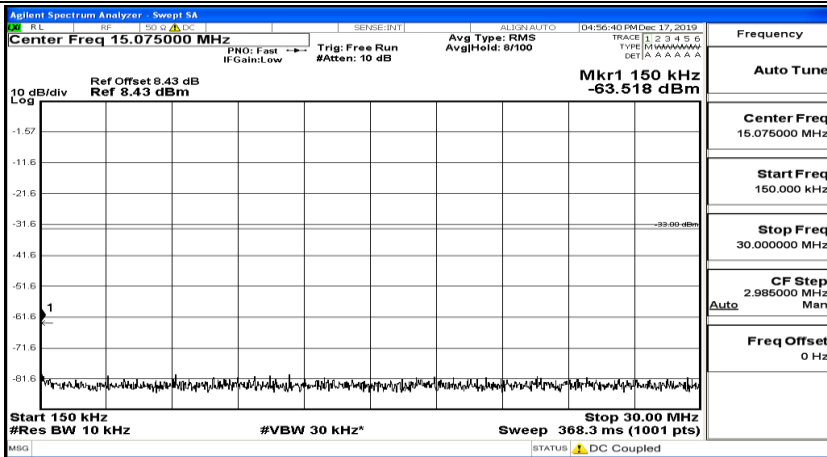

(Channel Bandwidth:20 MHz)_HCH_QPSK_1RB#0