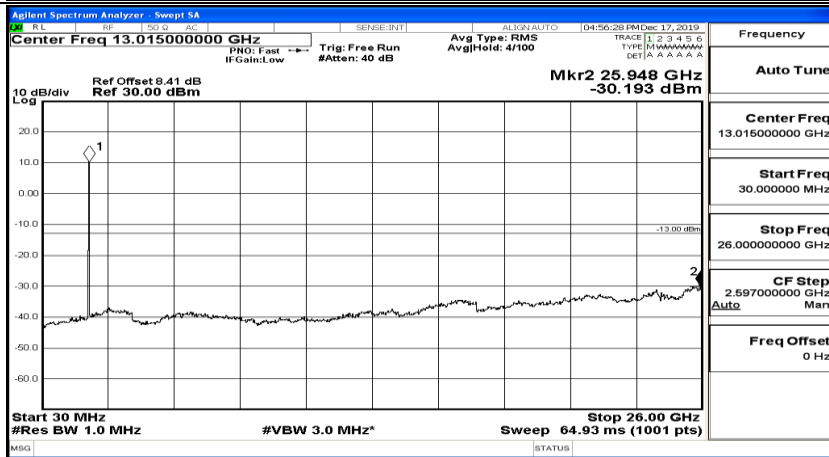

(Channel Bandwidth:20 MHz)_HCH_16QAM_1RB#0