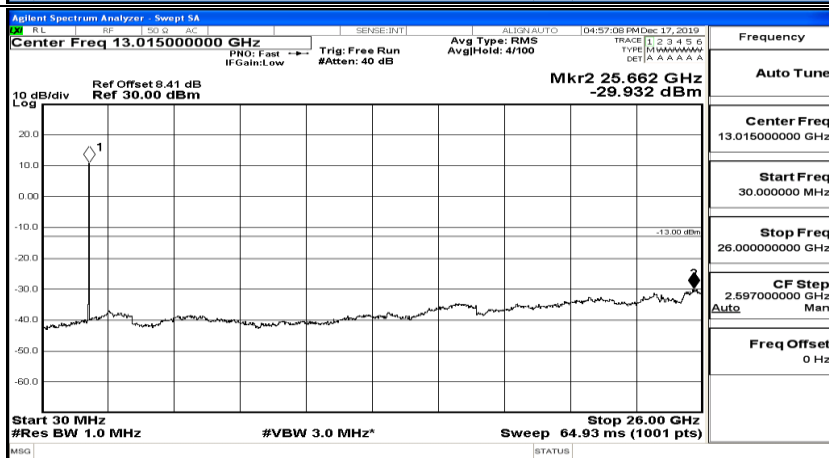

(Channel Bandwidth:20 MHz)_MCH_QPSK_1RB#99

(Channel Bandwidth:20 MHz)_HCH_QPSK_1RB#0

(Channel Bandwidth:20 MHz)_HCH_QPSK_1RB#49

(Channel Bandwidth:20 MHz)_HCH_QPSK_1RB#99

(Channel Bandwidth:20 MHz)_LCH_16QAM_1RB#0

(Channel Bandwidth:20 MHz)_LCH_16QAM_1RB#49

(Channel Bandwidth:20 MHz) LCH_16QAM_1RB#99

(Channel Bandwidth:20 MHz)_MCH_16QAM_1RB#0

(Channel Bandwidth:20 MHz)_MCH_16QAM_1RB#49

Frequency	Auto Tune
Center Freq	79.500 kHz
Start Freq	9.000 kHz
Stop Freq	150.000 kHz
CF Step	14.100 kHz Man
Freq Offset	0 Hz