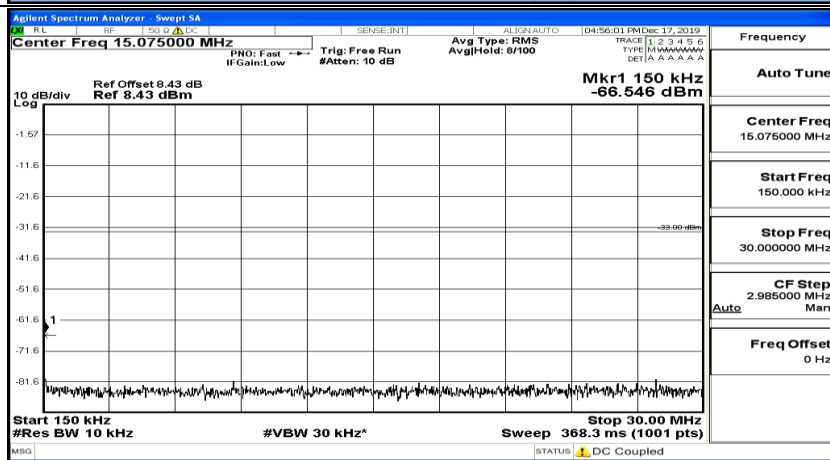

(Channel Bandwidth:20 MHz)_LCH_16QAM_1RB#49

(Channel Bandwidth:20 MHz) LCH_16QAM_1RB#99

(Channel Bandwidth:20 MHz)_MCH_16QAM_1RB#0

(Channel Bandwidth:20 MHz)_MCH_16QAM_1RB#49

Frequency	Auto Tune
Center Freq	79.500 kHz
Start Freq	9.000 kHz
Stop Freq	150.000 kHz
CF Step	14.100 kHz Man
Freq Offset	0 Hz

Frequency	Auto Tune
Center Freq	15.075000 MHz
Start Freq	150.000 kHz
Stop Freq	30.000000 MHz
CF Step	2.985000 MHz Man
Freq Offset	0 Hz

Frequency	Auto Tune
Center Freq	13.015000000 GHz
Start Freq	30.000000 MHz
Stop Freq	26.000000000 GHz
CF Step	2.597000000 GHz Auto
Freq Offset	0 Hz