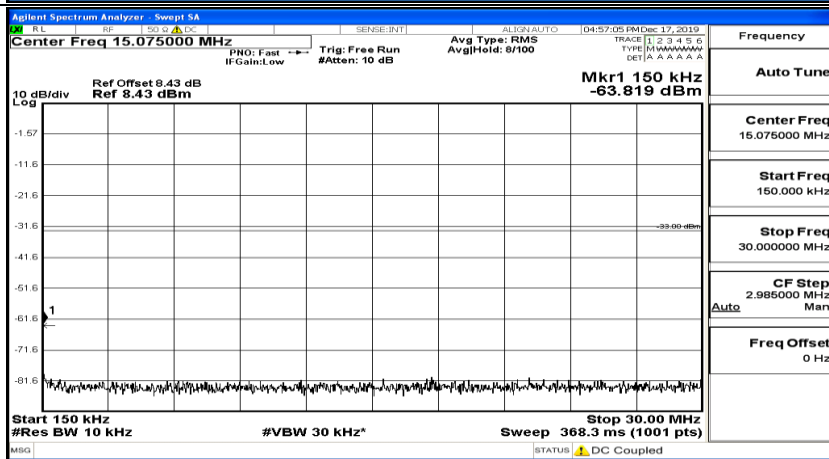

(Channel Bandwidth:20 MHz)_HCH_QPSK_1RB#99

(Channel Bandwidth:20 MHz)_LCH_16QAM_1RB#0