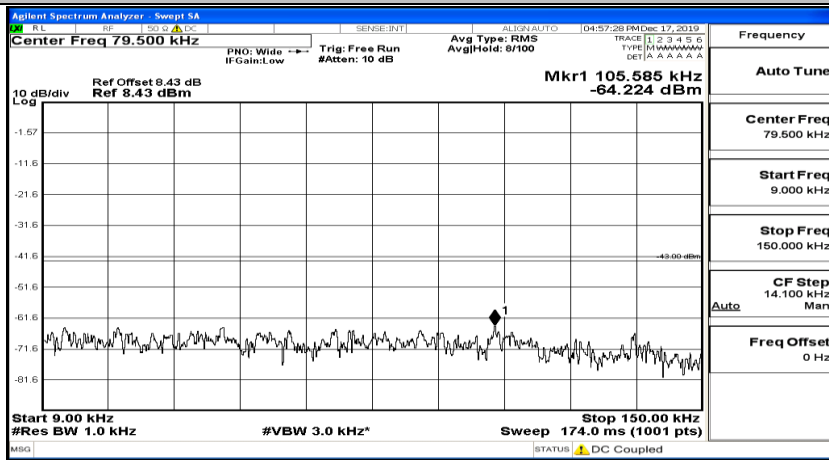

(Channel Bandwidth:20 MHz)_HCH_16QAM_1RB#49