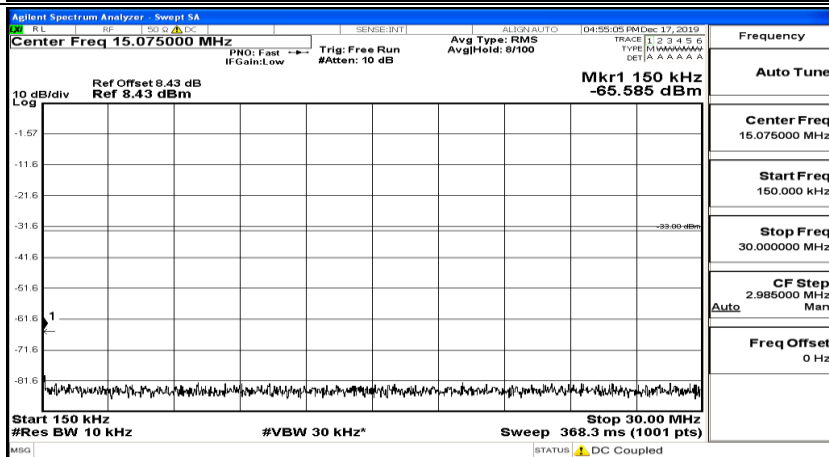

(Channel Bandwidth:20 MHz)_LCH_16QAM_1RB#49

(Channel Bandwidth:20 MHz) LCH_16QAM_1RB#99

(Channel Bandwidth:20 MHz)_MCH_16QAM_1RB#0

(Channel Bandwidth:20 MHz)_MCH_16QAM_1RB#49

Frequency	Auto Tune
Center Freq	79.500 kHz
Start Freq	9.000 kHz
Stop Freq	150.000 kHz
CF Step	14.100 kHz Man
Freq Offset	0 Hz