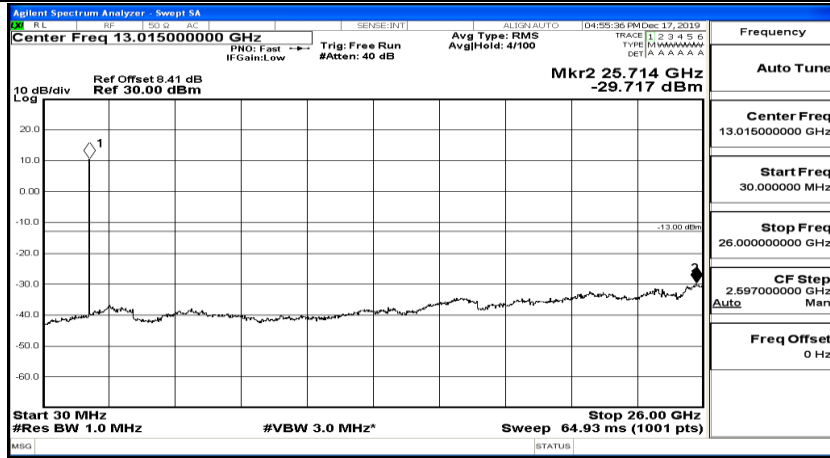

(Channel Bandwidth:15 MHz)_HCH_16QAM_1RB#74

Channel Bandwidth: 20 MHz

(Channel Bandwidth:20 MHz)_LCH_QPSK_1RB#49

(Channel Bandwidth:20 MHz)_LCH_QPSK_1RB#99

(Channel Bandwidth:20 MHz)_MCH_QPSK_1RB#0

(Channel Bandwidth:20 MHz)_MCH_QPSK_1RB#49