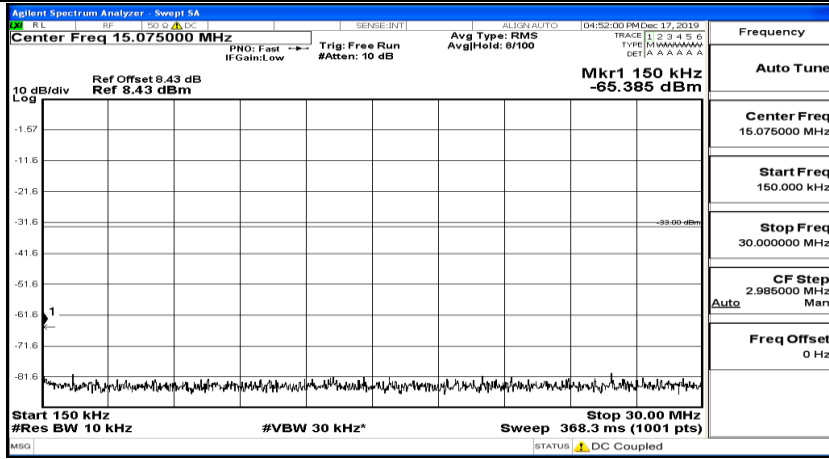

(Channel Bandwidth:15 MHz)_MCH_16QAM_1RB#37