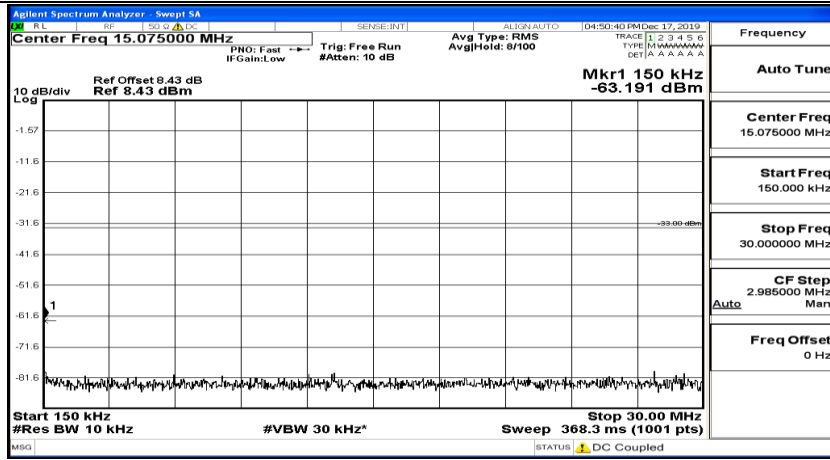

(Channel Bandwidth:15 MHz)_HCH_QPSK_1RB#37

(Channel Bandwidth:15 MHz)_HCH_QPSK_1RB#74

(Channel Bandwidth:15 MHz)_LCH_16QAM_1RB#0

(Channel Bandwidth:15 MHz)_LCH_16QAM_1RB#37

(Channel Bandwidth:15 MHz)_LCH_16QAM_1RB#74