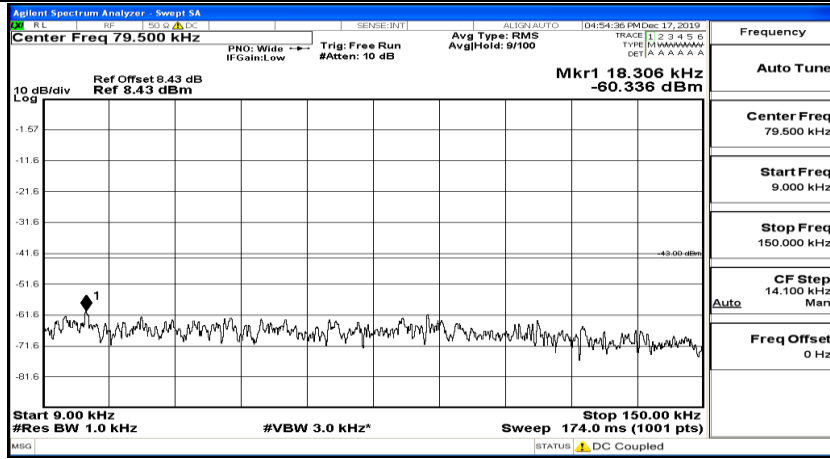

(Channel Bandwidth:20 MHz)_LCH_16QAM_1RB#49

(Channel Bandwidth:20 MHz) LCH_16QAM_1RB#99

(Channel Bandwidth:20 MHz)_MCH_16QAM_1RB#0

(Channel Bandwidth:20 MHz)_MCH_16QAM_1RB#49

Frequency	Auto Tune
Center Freq	79.500 kHz
Start Freq	9.000 kHz
Stop Freq	150.000 kHz
CF Step	14.100 kHz Man
Freq Offset	0 Hz