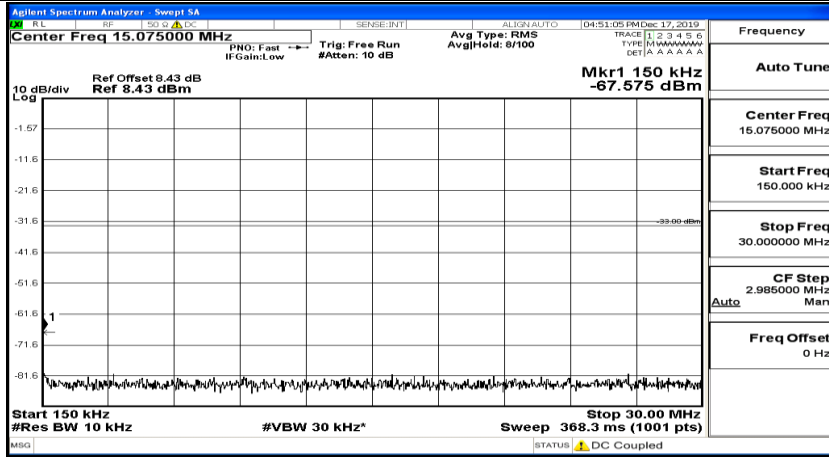

(Channel Bandwidth:15 MHz)_HCH_QPSK_1RB#37

(Channel Bandwidth:15 MHz)_HCH_QPSK_1RB#74

(Channel Bandwidth:15 MHz)_LCH_16QAM_1RB#0

(Channel Bandwidth:15 MHz)_LCH_16QAM_1RB#37

(Channel Bandwidth:15 MHz)_LCH_16QAM_1RB#74