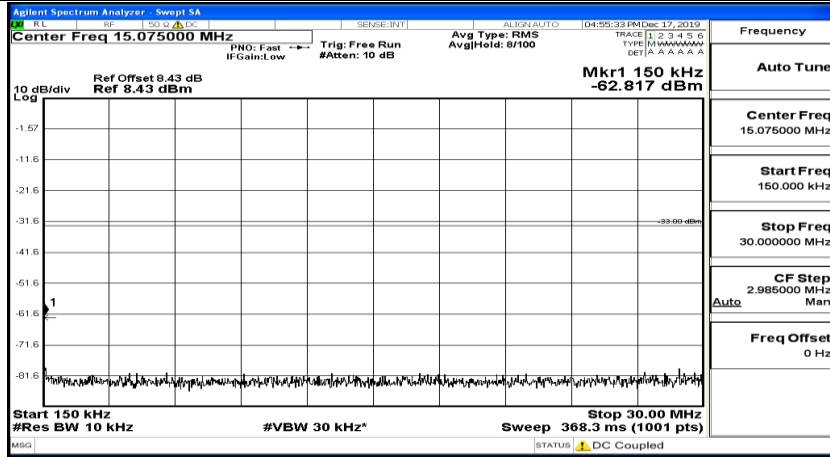

(Channel Bandwidth:15 MHz)_HCH_16QAM_1RB#74

Channel Bandwidth: 20 MHz

(Channel Bandwidth:20 MHz)_LCH_QPSK_1RB#49

(Channel Bandwidth:20 MHz)_LCH_QPSK_1RB#99

(Channel Bandwidth:20 MHz)_MCH_QPSK_1RB#0

(Channel Bandwidth:20 MHz)_MCH_QPSK_1RB#49