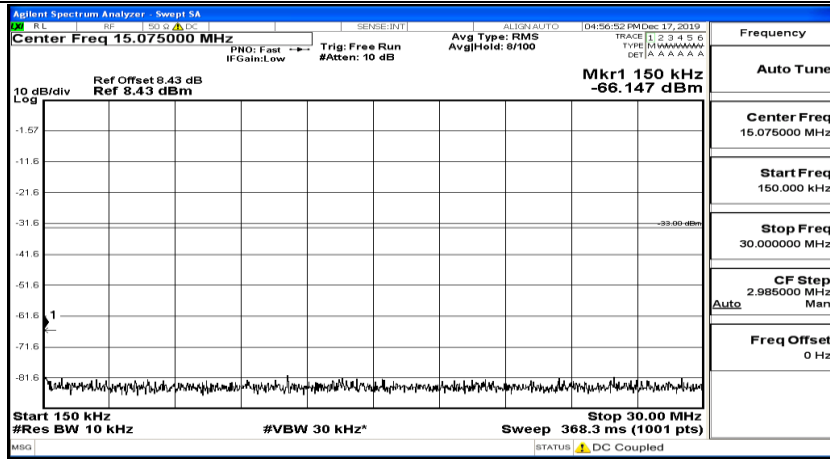

(Channel Bandwidth:20 MHz)_MCH_QPSK_1RB#99

(Channel Bandwidth:20 MHz)_HCH_QPSK_1RB#0

(Channel Bandwidth:20 MHz)_HCH_QPSK_1RB#49

(Channel Bandwidth:20 MHz)_HCH_QPSK_1RB#99

(Channel Bandwidth:20 MHz)_LCH_16QAM_1RB#0

(Channel Bandwidth:20 MHz)_LCH_16QAM_1RB#49

(Channel Bandwidth:20 MHz) LCH_16QAM_1RB#99

(Channel Bandwidth:20 MHz)_MCH_16QAM_1RB#0

(Channel Bandwidth:20 MHz)_MCH_16QAM_1RB#49

Frequency	Auto Tune
Center Freq	79.500 kHz
Start Freq	9.000 kHz
Stop Freq	150.000 kHz
CF Step	14.100 kHz Man
Freq Offset	0 Hz