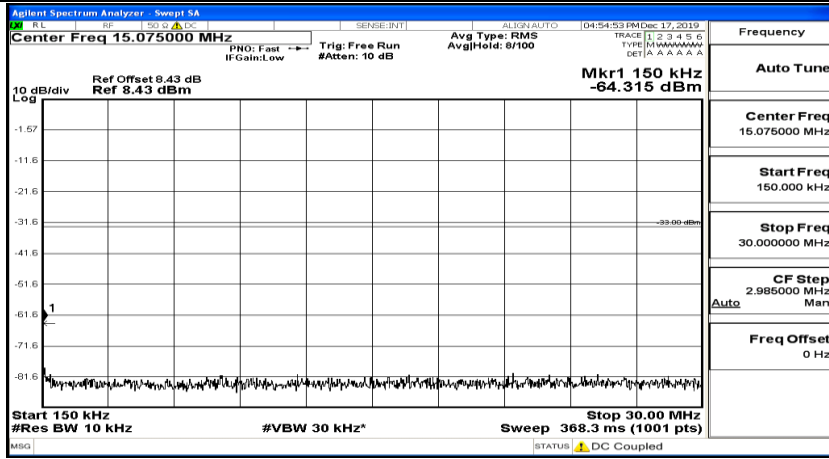

(Channel Bandwidth:20 MHz)_MCH_QPSK_1RB#99

(Channel Bandwidth:20 MHz)_HCH_QPSK_1RB#0

(Channel Bandwidth:20 MHz)_HCH_QPSK_1RB#49

(Channel Bandwidth:20 MHz)_HCH_QPSK_1RB#99

(Channel Bandwidth:20 MHz)_LCH_16QAM_1RB#0

(Channel Bandwidth:20 MHz)_LCH_16QAM_1RB#49

(Channel Bandwidth:20 MHz) LCH_16QAM_1RB#99

(Channel Bandwidth:20 MHz)_MCH_16QAM_1RB#0

(Channel Bandwidth:20 MHz)_MCH_16QAM_1RB#49

Frequency	Auto Tune
Center Freq	79.500 kHz
Start Freq	9.000 kHz
Stop Freq	150.000 kHz
CF Step	14.100 kHz Man
Freq Offset	0 Hz