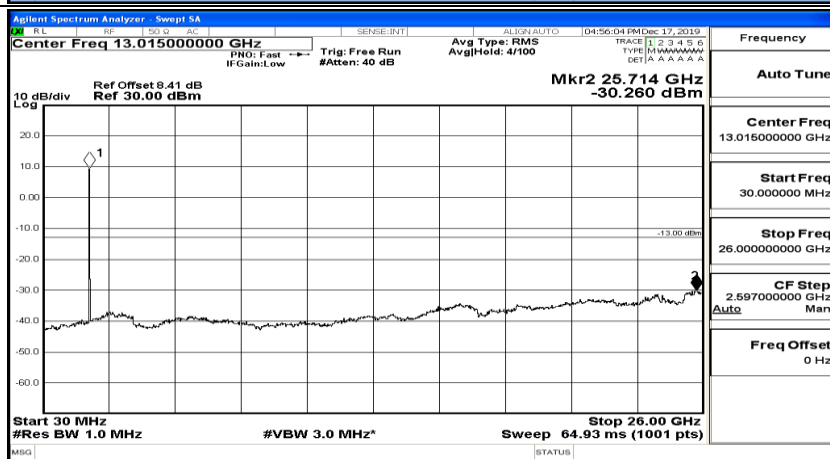

(Channel Bandwidth:20 MHz)_LCH_16QAM_1RB#49

(Channel Bandwidth:20 MHz) LCH_16QAM_1RB#99

(Channel Bandwidth:20 MHz)_MCH_16QAM_1RB#0

(Channel Bandwidth:20 MHz)_MCH_16QAM_1RB#49

Frequency	Auto Tune
Center Freq	79.500 kHz
Start Freq	9.000 kHz
Stop Freq	150.000 kHz
CF Step	14.100 kHz Man
Freq Offset	0 Hz

Frequency	Auto Tune
Center Freq	15.075000 MHz
Start Freq	150.000 kHz
Stop Freq	30.000000 MHz
CF Step	2.985000 MHz Man
Freq Offset	0 Hz

Frequency	Auto Tune
Center Freq	13.015000000 GHz
Start Freq	30.000000 MHz
Stop Freq	26.000000000 GHz
CF Step	2.597000000 GHz Auto
Freq Offset	0 Hz