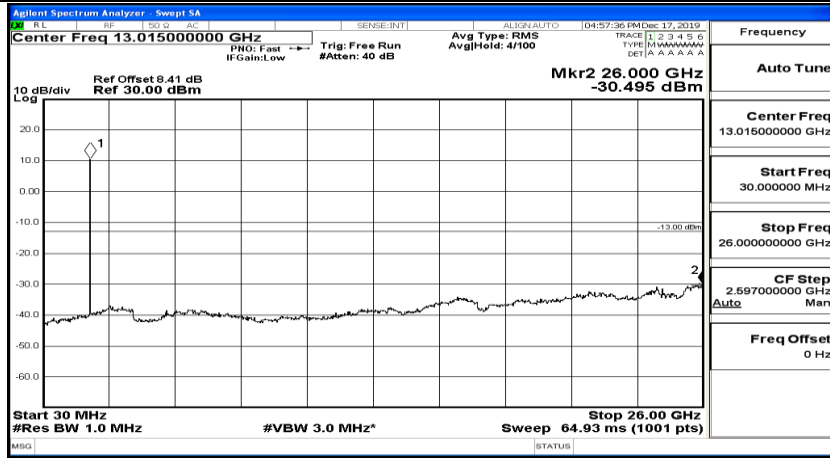

Frequency	Auto Tune
Center Freq	15.075000 MHz
Start Freq	150.000 kHz
Stop Freq	30.000000 MHz
CF Step	2.985000 MHz Man
Freq Offset	0 Hz

Frequency	Auto Tune
Center Freq	13.015000000 GHz
Start Freq	30.000000 MHz
Stop Freq	26.000000000 GHz
CF Step	2.597000000 GHz Auto
Freq Offset	0 Hz

(Channel Bandwidth:20 MHz)_MCH_16QAM_1RB#99

(Channel Bandwidth:20 MHz)_HCH_16QAM_1RB#0

(Channel Bandwidth:20 MHz)_HCH_16QAM_1RB#49

(Channel Bandwidth:20 MHz)_HCH_16QAM_1RB#99