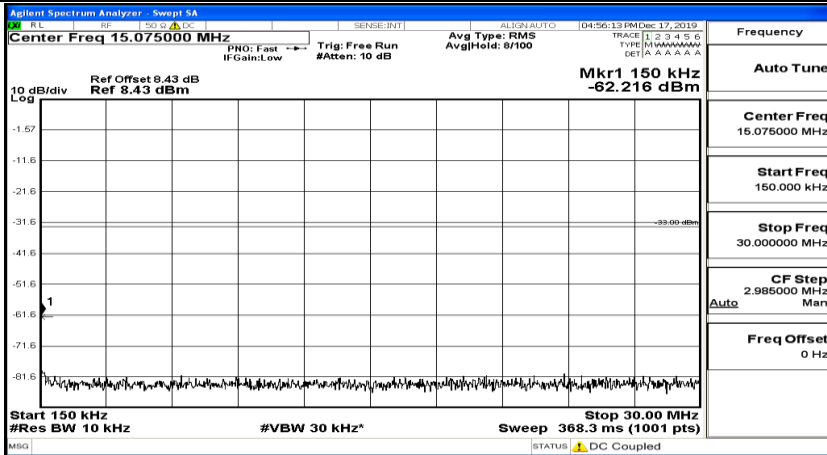

(Channel Bandwidth:20 MHz)_LCH_16QAM_1RB#49

(Channel Bandwidth:20 MHz) LCH_16QAM_1RB#99

(Channel Bandwidth:20 MHz)_MCH_16QAM_1RB#0

(Channel Bandwidth:20 MHz)_MCH_16QAM_1RB#49

Frequency	Auto Tune
Center Freq	79.500 kHz
Start Freq	9.000 kHz
Stop Freq	150.000 kHz
CF Step	14.100 kHz Man
Freq Offset	0 Hz

Frequency	Auto Tune
Center Freq	15.075000 MHz
Start Freq	150.000 kHz
Stop Freq	30.000000 MHz
CF Step	2.985000 MHz Man
Freq Offset	0 Hz

Frequency	Auto Tune
Center Freq	13.015000000 GHz
Start Freq	30.000000 MHz
Stop Freq	26.000000000 GHz
CF Step	2.597000000 GHz Auto
Freq Offset	0 Hz