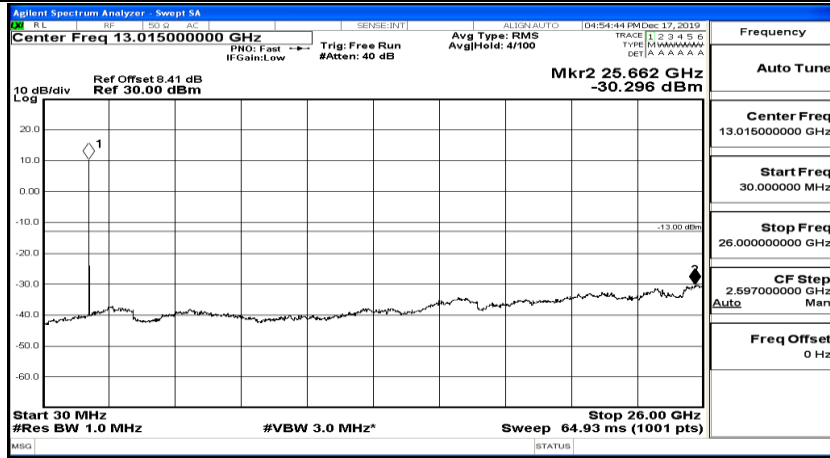

(Channel Bandwidth:20 MHz)_LCH_16QAM_1RB#49

(Channel Bandwidth:20 MHz) LCH_16QAM_1RB#99

(Channel Bandwidth:20 MHz)_MCH_16QAM_1RB#0

(Channel Bandwidth:20 MHz)_MCH_16QAM_1RB#49

Frequency	Auto Tune
Center Freq	79.500 kHz
Start Freq	9.000 kHz
Stop Freq	150.000 kHz
CF Step	14.100 kHz Man
Freq Offset	0 Hz