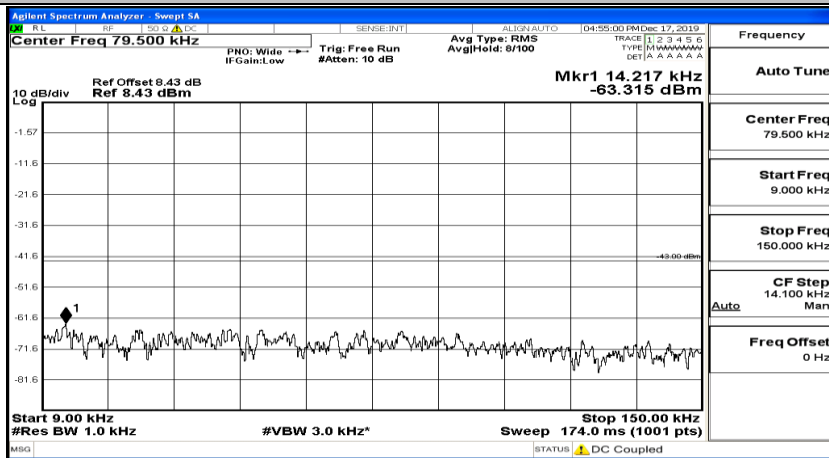

(Channel Bandwidth:20 MHz)_LCH_16QAM_1RB#49

(Channel Bandwidth:20 MHz) LCH_16QAM_1RB#99

(Channel Bandwidth:20 MHz)_MCH_16QAM_1RB#0

(Channel Bandwidth:20 MHz)_MCH_16QAM_1RB#49

Frequency	Auto Tune
Center Freq	79.500 kHz
Start Freq	9.000 kHz
Stop Freq	150.000 kHz
CF Step	14.100 kHz Man
Freq Offset	0 Hz