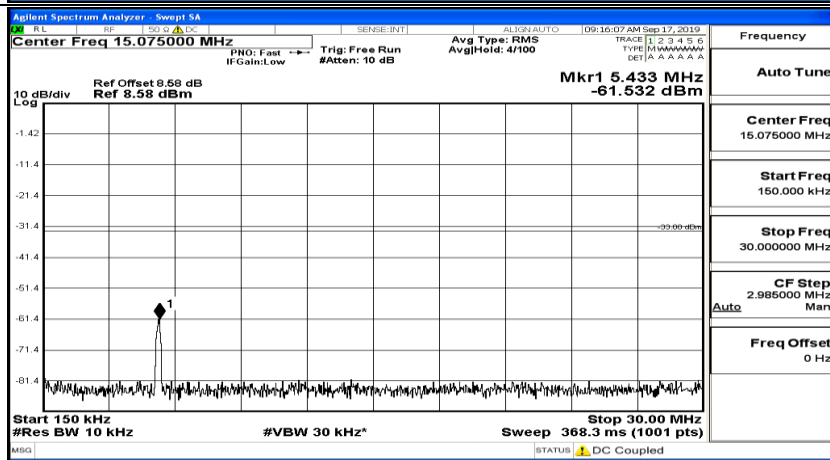

(Channel Bandwidth:15 MHz)_MCH_16QAM_1RB#74

(Channel Bandwidth:15 MHz)_HCH_16QAM_1RB#0

(Channel Bandwidth:15 MHz)_HCH_16QAM_1RB#37

(Channel Bandwidth:15 MHz)_HCH_16QAM_1RB#74

Channel Bandwidth: 20 MHz

(Channel Bandwidth:20 MHz)_LCH_QPSK_1RB#0