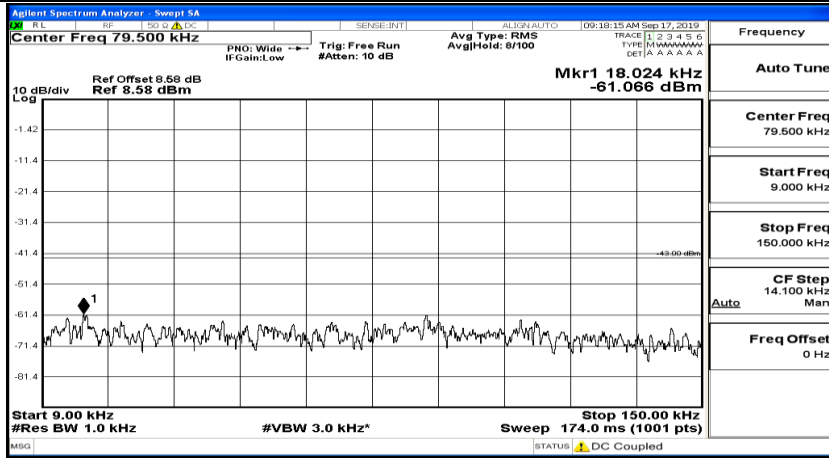

(Channel Bandwidth:20 MHz)_MCH_16QAM_1RB#99