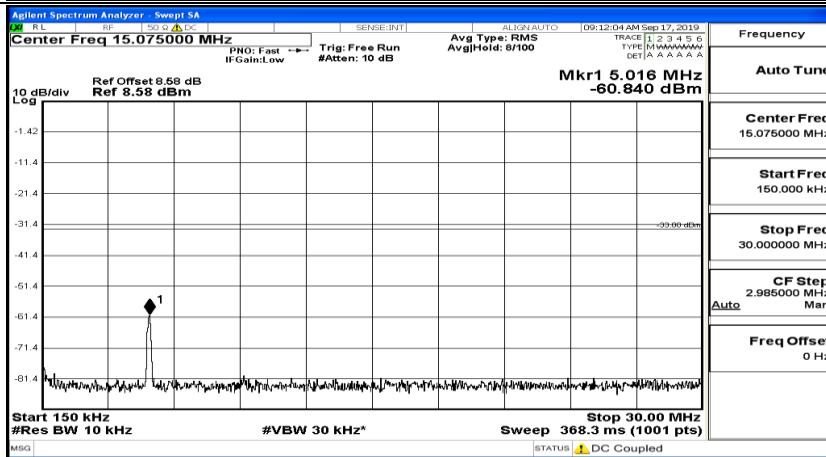

Channel Bandwidth: 10 MHz_HCH_16QAM_1RB#49

Channel Bandwidth: 15 MHz

(Channel Bandwidth:15 MHz)_LCH_QPSK_1RB#0

(Channel Bandwidth:15 MHz)_LCH_QPSK_1RB#37

(Channel Bandwidth:15 MHz)_LCH_QPSK_1RB#74

(Channel Bandwidth:15 MHz)_MCH_QPSK_1RB#0