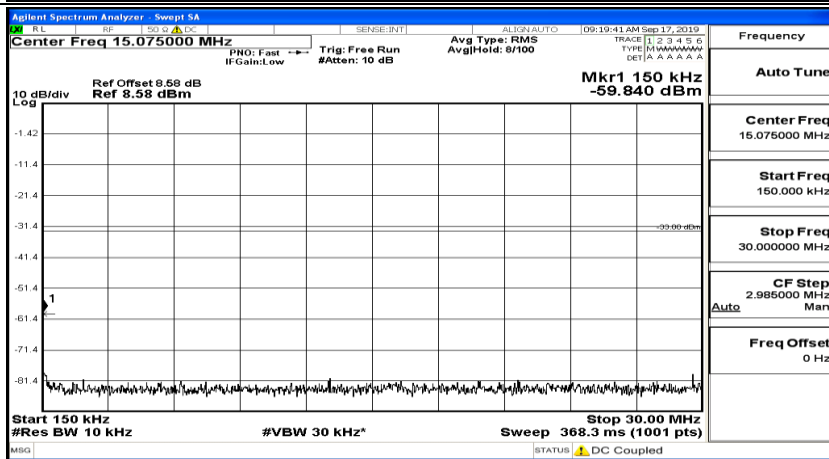

(Channel Bandwidth:20 MHz)_HCH_16QAM_1RB#49