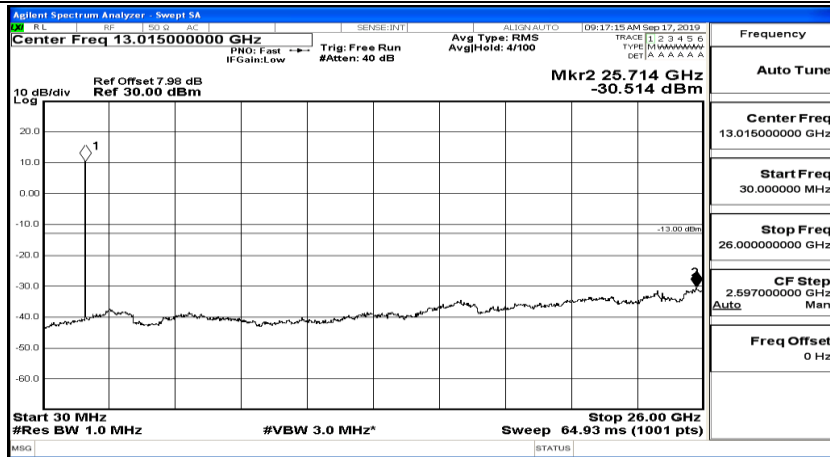

(Channel Bandwidth:20 MHz) LCH_16QAM_1RB#99