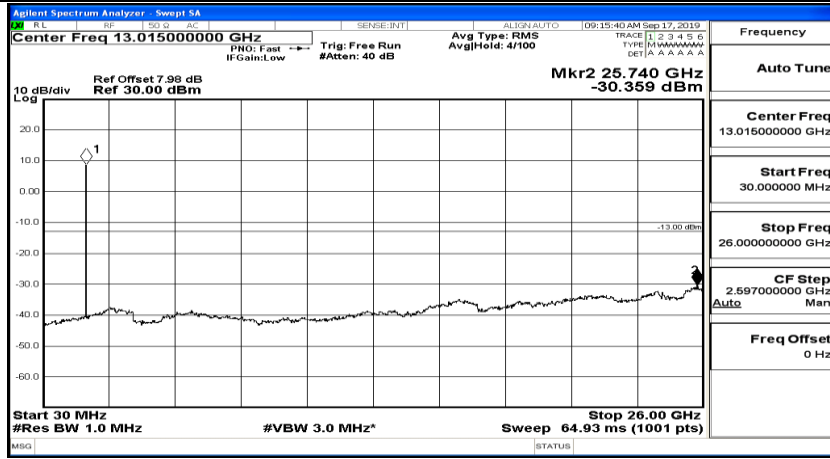

(Channel Bandwidth:15 MHz)_MCH_16QAM_1RB#74

(Channel Bandwidth:15 MHz)_HCH_16QAM_1RB#0

(Channel Bandwidth:15 MHz)_HCH_16QAM_1RB#37

(Channel Bandwidth:15 MHz)_HCH_16QAM_1RB#74

Channel Bandwidth: 20 MHz

(Channel Bandwidth:20 MHz)_LCH_QPSK_1RB#0