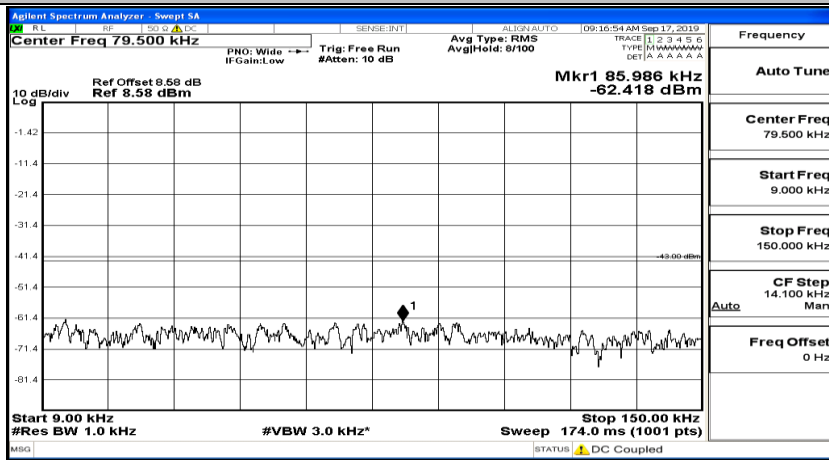

(Channel Bandwidth:20 MHz)_HCH_QPSK_1RB#0

(Channel Bandwidth:20 MHz)_HCH_QPSK_1RB#49

(Channel Bandwidth:20 MHz)_HCH_QPSK_1RB#99

(Channel Bandwidth:20 MHz)_LCH_16QAM_1RB#0

(Channel Bandwidth:20 MHz) LCH_16QAM_1RB#49