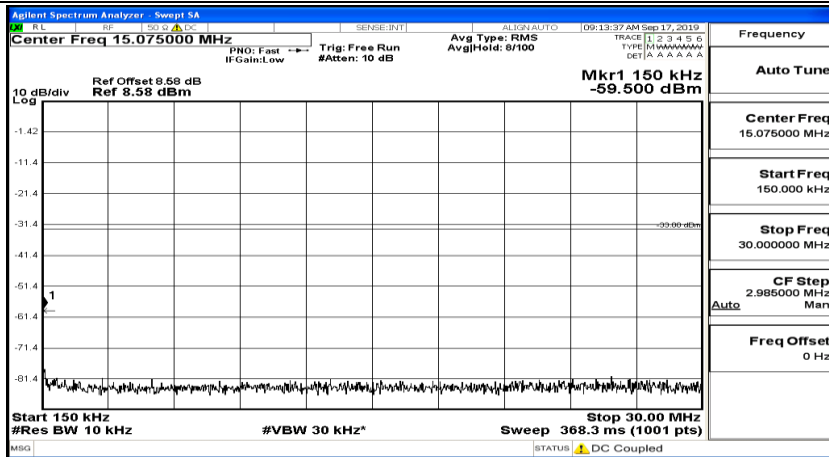

(Channel Bandwidth:15 MHz)_MCH_QPSK_1RB#37