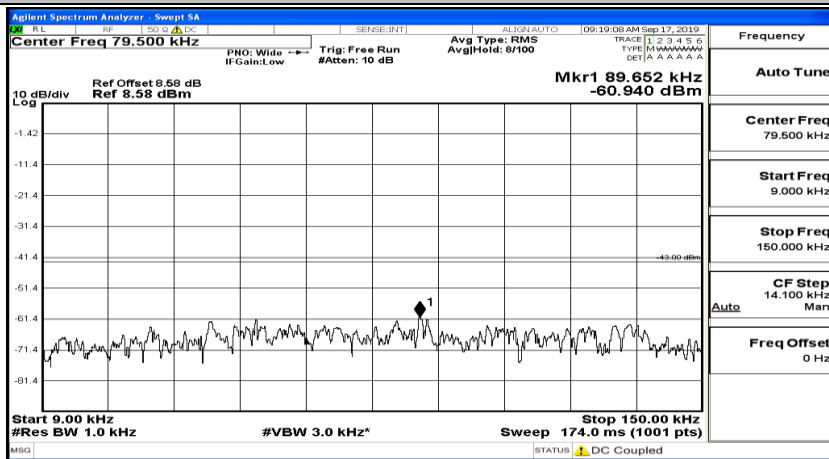

(Channel Bandwidth:20 MHz)_HCH_QPSK_1RB#99