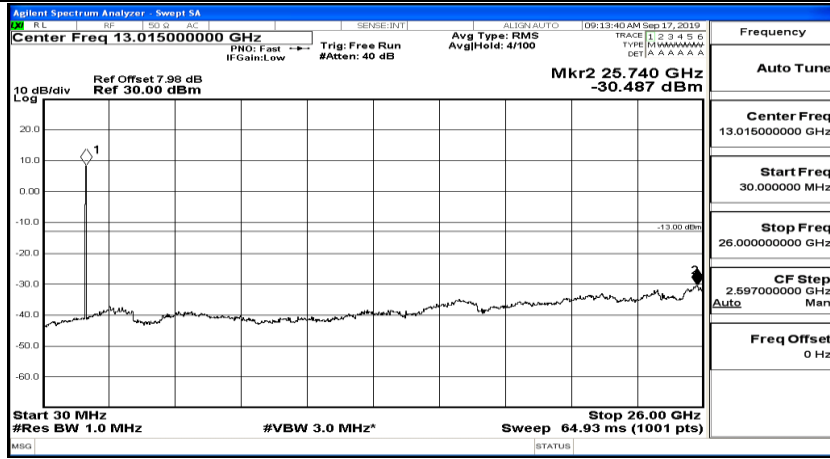

Channel Bandwidth: 10 MHz_HCH_16QAM_1RB#49

Channel Bandwidth: 15 MHz

(Channel Bandwidth:15 MHz)_LCH_QPSK_1RB#0

(Channel Bandwidth:15 MHz)_LCH_QPSK_1RB#37

(Channel Bandwidth:15 MHz)_LCH_QPSK_1RB#74

(Channel Bandwidth:15 MHz)_MCH_QPSK_1RB#0

(Channel Bandwidth:15 MHz)_MCH_QPSK_1RB#37

(Channel Bandwidth:15 MHz)_MCH_QPSK_1RB#74

(Channel Bandwidth:15 MHz)_HCH_QPSK_1RB#0

(Channel Bandwidth:15 MHz)_HCH_QPSK_1RB#37

(Channel Bandwidth:15 MHz)_HCH_QPSK_1RB#74