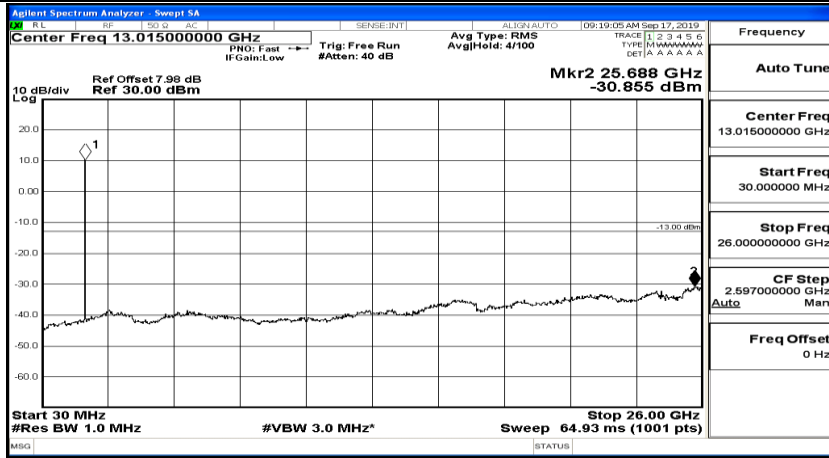

(Channel Bandwidth:20 MHz)_HCH_QPSK_1RB#99