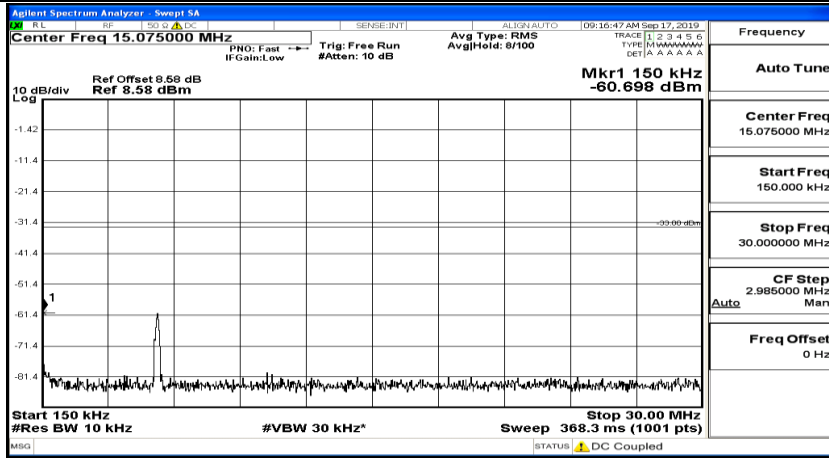

(Channel Bandwidth:20 MHz)_HCH_QPSK_1RB#0

(Channel Bandwidth:20 MHz)_HCH_QPSK_1RB#49

(Channel Bandwidth:20 MHz)_HCH_QPSK_1RB#99

(Channel Bandwidth:20 MHz)_LCH_16QAM_1RB#0

(Channel Bandwidth:20 MHz) LCH_16QAM_1RB#49