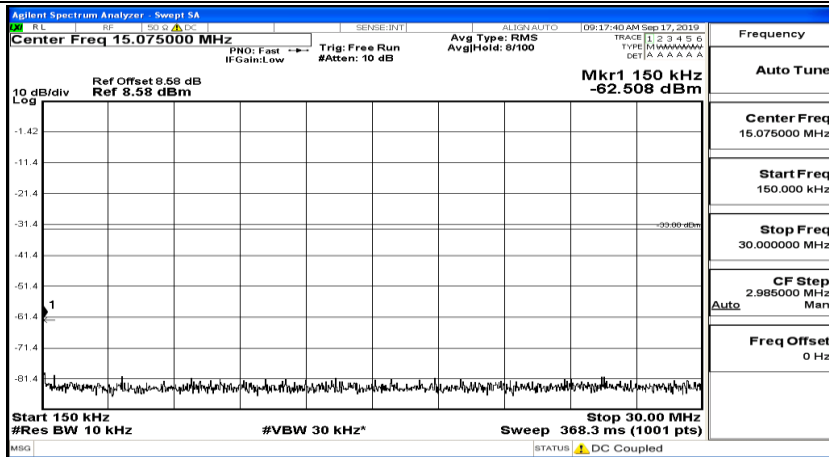

(Channel Bandwidth:20 MHz)_LCH_QPSK_1RB#49

(Channel Bandwidth:20 MHz)_LCH_QPSK_1RB#99

(Channel Bandwidth:20 MHz)_MCH_QPSK_1RB#0

(Channel Bandwidth:20 MHz)_MCH_QPSK_1RB#49

(Channel Bandwidth:20 MHz)_MCH_QPSK_1RB#99