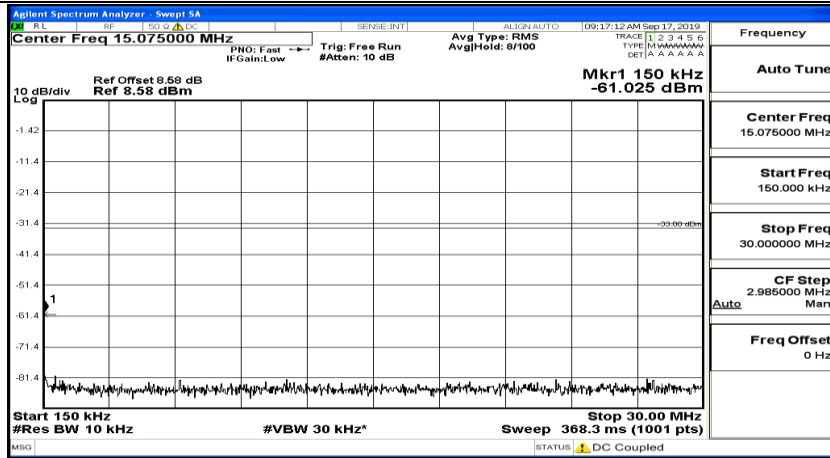

(Channel Bandwidth:20 MHz) LCH_16QAM_1RB#99