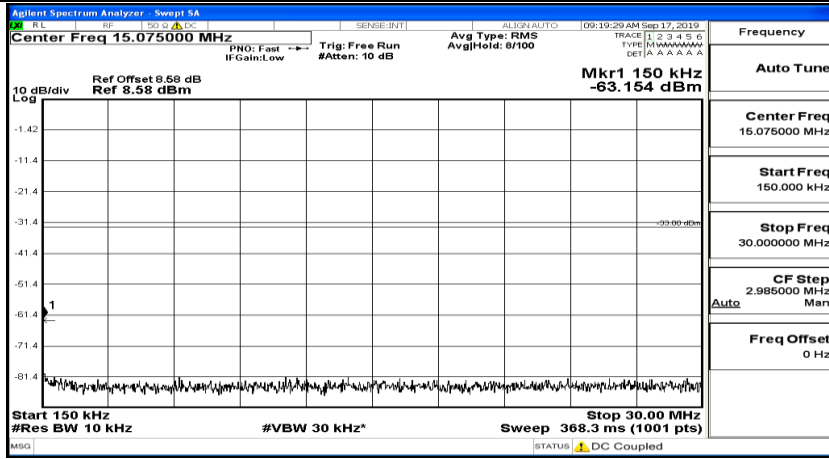

(Channel Bandwidth:20 MHz) LCH_16QAM_1RB#99

(Channel Bandwidth:20 MHz)_MCH_16QAM_1RB#0

(Channel Bandwidth:20 MHz)_MCH_16QAM_1RB#49

(Channel Bandwidth:20 MHz)_MCH_16QAM_1RB#99

(Channel Bandwidth:20 MHz)_HCH_16QAM_1RB#0