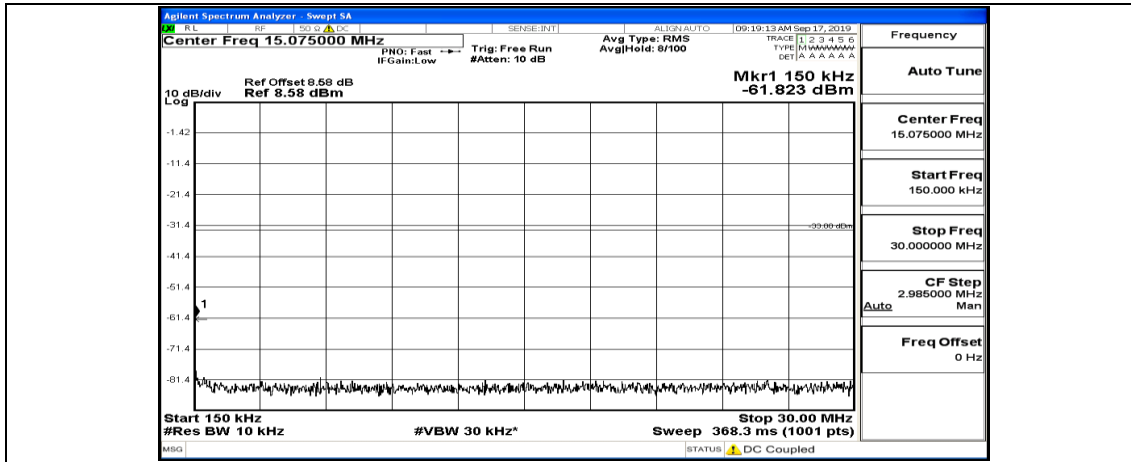

(Channel Bandwidth:20 MHz)_HCH_QPSK_1RB#0

(Channel Bandwidth:20 MHz)_HCH_QPSK_1RB#49

(Channel Bandwidth:20 MHz)_HCH_QPSK_1RB#99

(Channel Bandwidth:20 MHz)_LCH_16QAM_1RB#0

(Channel Bandwidth:20 MHz) LCH_16QAM_1RB#49