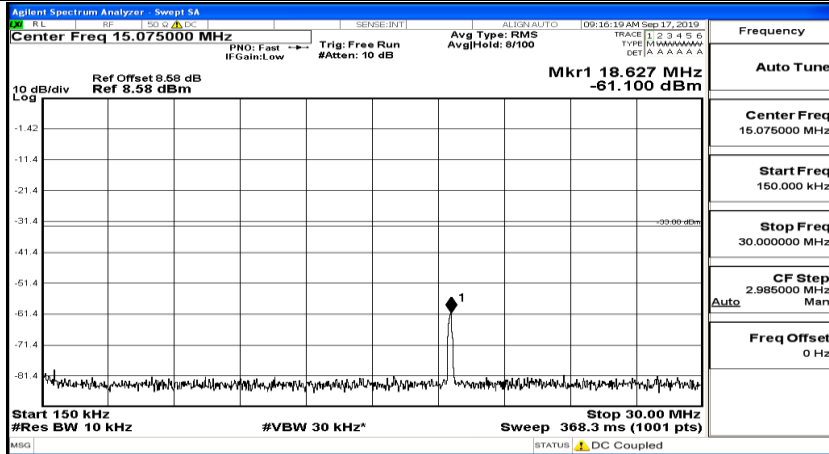

(Channel Bandwidth:20 MHz)_LCH_QPSK_1RB#99