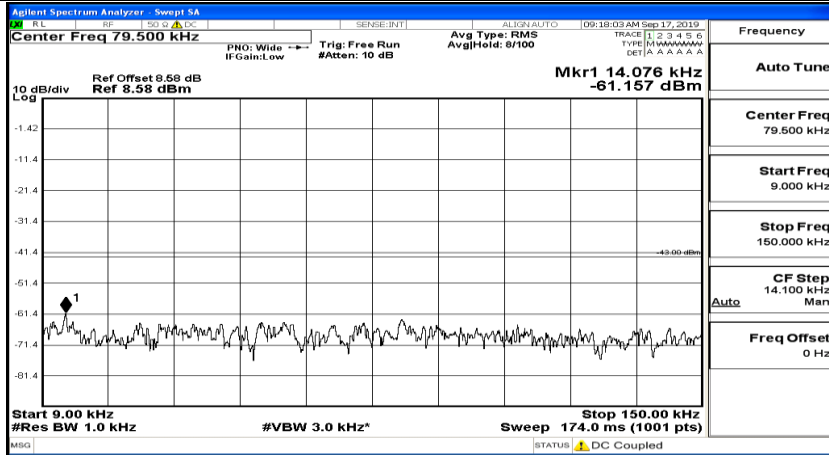

(Channel Bandwidth:20 MHz)_MCH_16QAM_1RB#0

(Channel Bandwidth:20 MHz)_MCH_16QAM_1RB#49