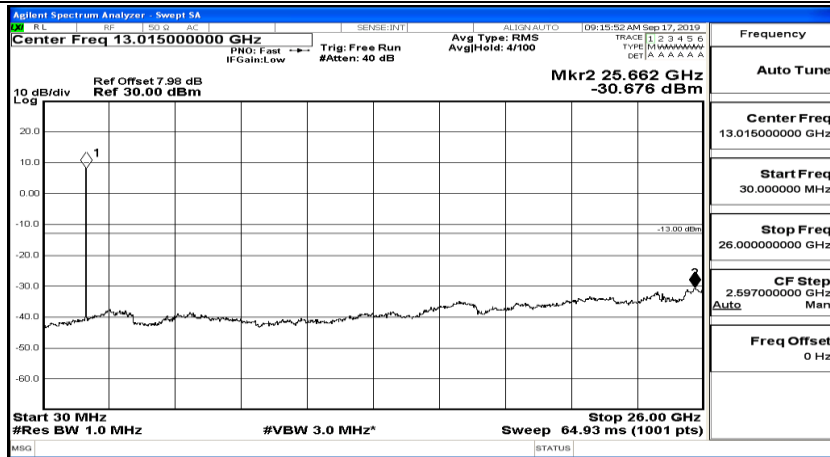

(Channel Bandwidth:15 MHz)_MCH_16QAM_1RB#74

(Channel Bandwidth:15 MHz)_HCH_16QAM_1RB#0

(Channel Bandwidth:15 MHz)_HCH_16QAM_1RB#37

(Channel Bandwidth:15 MHz)_HCH_16QAM_1RB#74

Channel Bandwidth: 20 MHz

(Channel Bandwidth:20 MHz)_LCH_QPSK_1RB#0