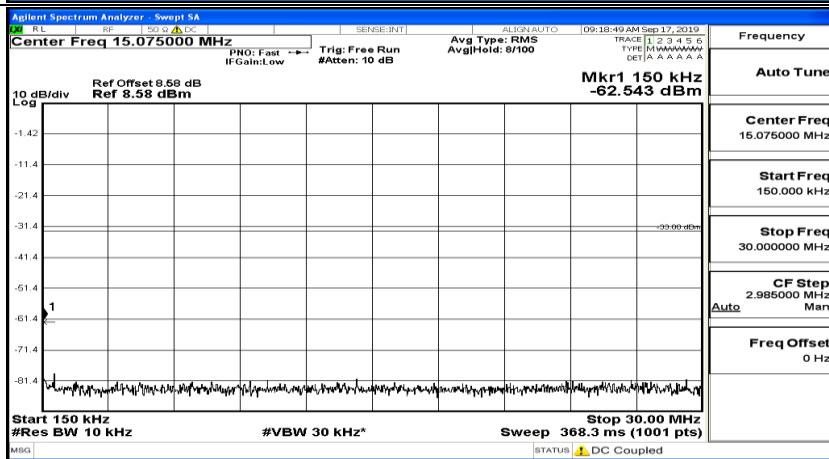

(Channel Bandwidth:20 MHz)_HCH_QPSK_1RB#0

(Channel Bandwidth:20 MHz)_HCH_QPSK_1RB#49