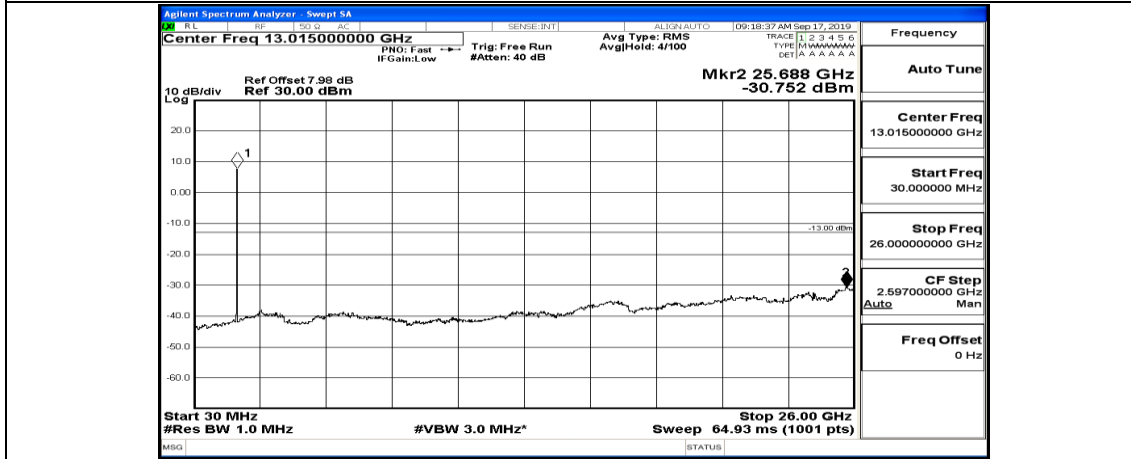

(Channel Bandwidth:20 MHz) LCH_16QAM_1RB#99

(Channel Bandwidth:20 MHz)_MCH_16QAM_1RB#0

(Channel Bandwidth:20 MHz)_MCH_16QAM_1RB#49

(Channel Bandwidth:20 MHz)_MCH_16QAM_1RB#99

(Channel Bandwidth:20 MHz)_HCH_16QAM_1RB#0