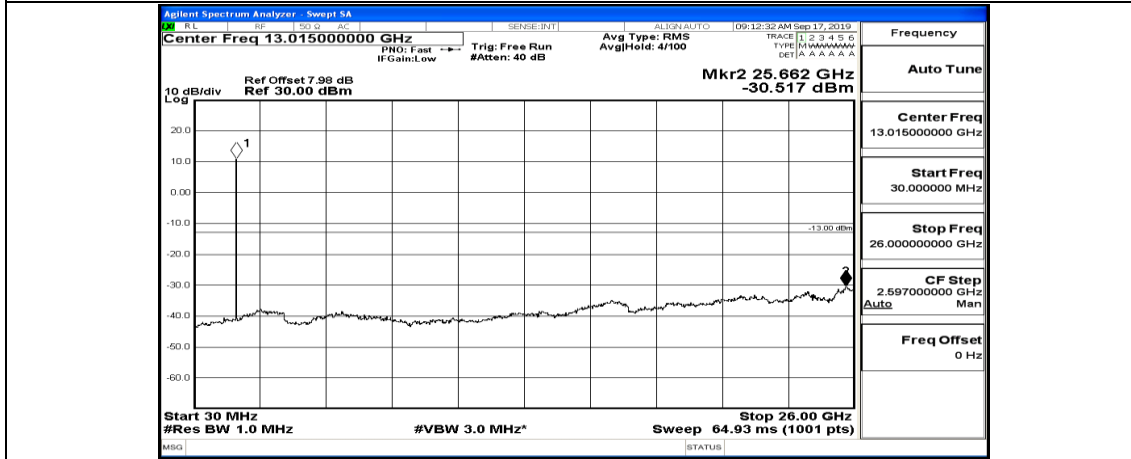

Channel Bandwidth: 10 MHz_HCH_16QAM_1RB#49

Channel Bandwidth: 15 MHz

(Channel Bandwidth:15 MHz)_LCH_QPSK_1RB#0

(Channel Bandwidth:15 MHz)_LCH_QPSK_1RB#37

(Channel Bandwidth:15 MHz)_LCH_QPSK_1RB#74

(Channel Bandwidth:15 MHz)_MCH_QPSK_1RB#0

(Channel Bandwidth:15 MHz)_MCH_QPSK_1RB#37

(Channel Bandwidth:15 MHz)_MCH_QPSK_1RB#74

(Channel Bandwidth:15 MHz)_HCH_QPSK_1RB#0

(Channel Bandwidth:15 MHz)_HCH_QPSK_1RB#37

(Channel Bandwidth:15 MHz)_HCH_QPSK_1RB#74