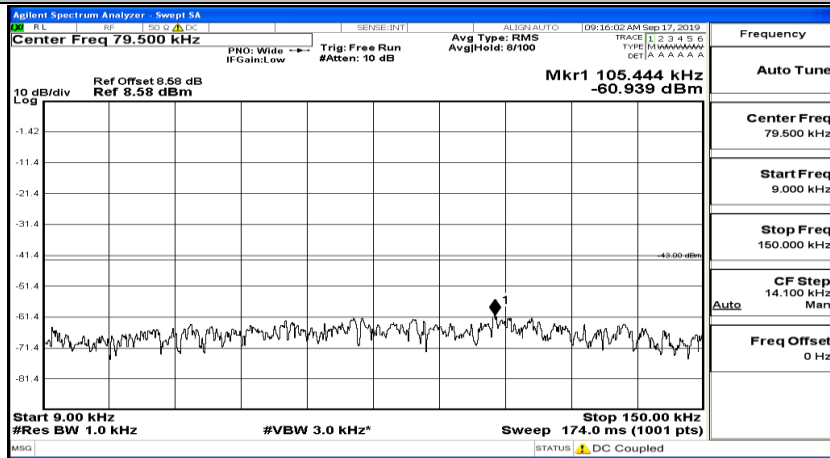

(Channel Bandwidth:15 MHz)_MCH_16QAM_1RB#74

(Channel Bandwidth:15 MHz)_HCH_16QAM_1RB#0

(Channel Bandwidth:15 MHz)_HCH_16QAM_1RB#37

(Channel Bandwidth:15 MHz)_HCH_16QAM_1RB#74

Channel Bandwidth: 20 MHz

(Channel Bandwidth:20 MHz)_LCH_QPSK_1RB#0