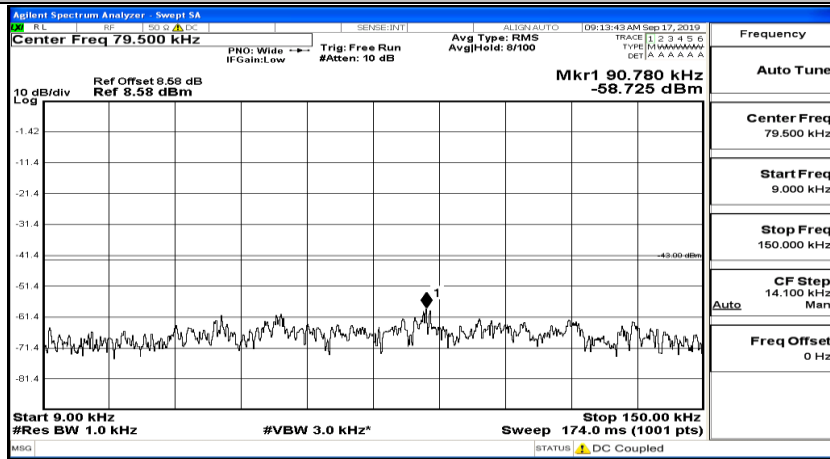

(Channel Bandwidth:15 MHz)_MCH_QPSK_1RB#74