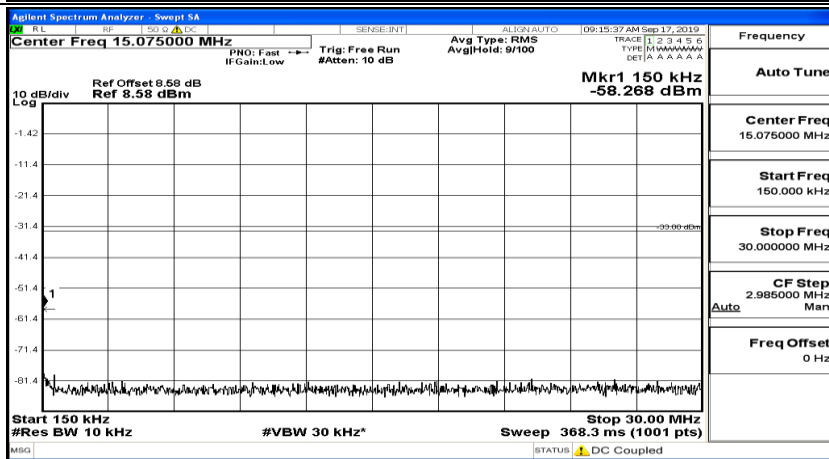

(Channel Bandwidth:15 MHz)_MCH_16QAM_1RB#74

(Channel Bandwidth:15 MHz)_HCH_16QAM_1RB#0

(Channel Bandwidth:15 MHz)_HCH_16QAM_1RB#37

(Channel Bandwidth:15 MHz)_HCH_16QAM_1RB#74

Channel Bandwidth: 20 MHz

(Channel Bandwidth:20 MHz)_LCH_QPSK_1RB#0