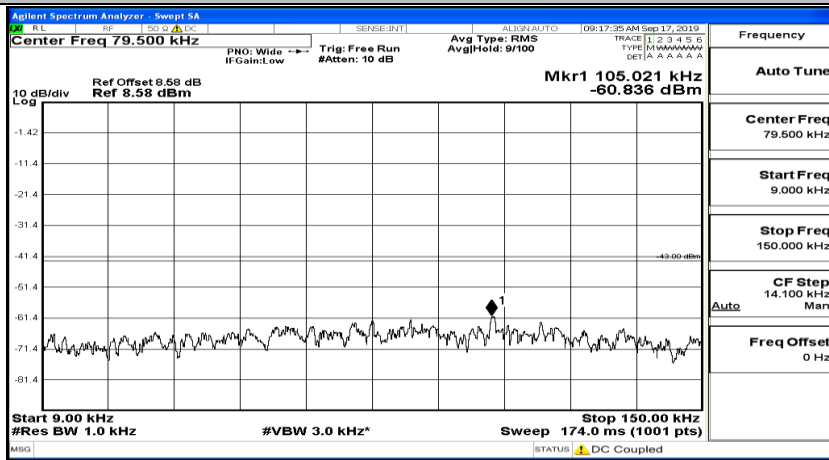

(Channel Bandwidth:20 MHz)_LCH_QPSK_1RB#49

(Channel Bandwidth:20 MHz)_LCH_QPSK_1RB#99

(Channel Bandwidth:20 MHz)_MCH_QPSK_1RB#0

(Channel Bandwidth:20 MHz)_MCH_QPSK_1RB#49

(Channel Bandwidth:20 MHz)_MCH_QPSK_1RB#99