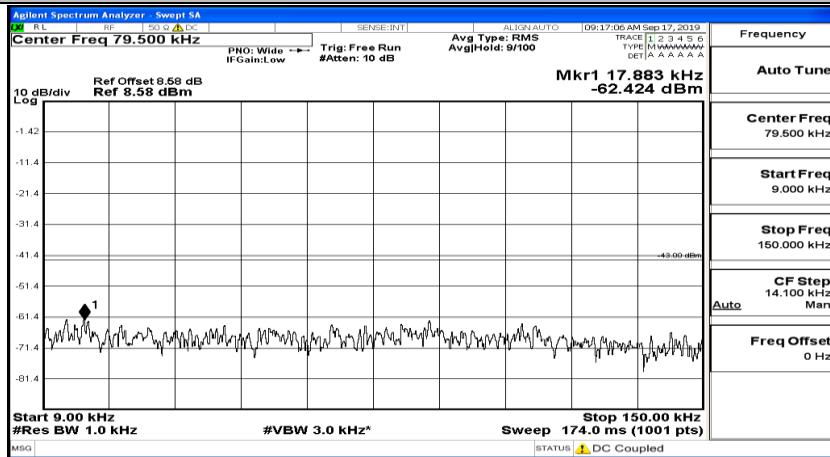

(Channel Bandwidth:20 MHz) LCH_16QAM_1RB#99