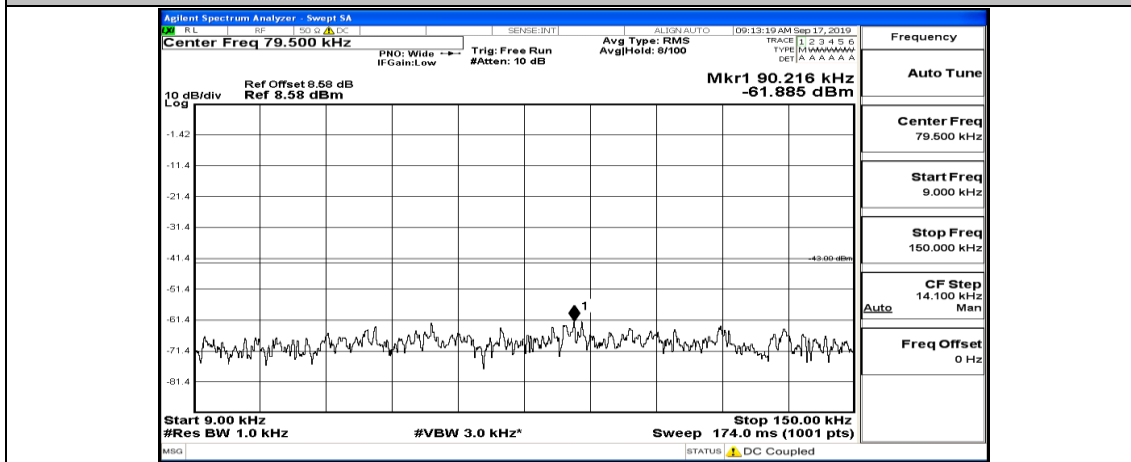

Channel Bandwidth: 10 MHz_HCH_16QAM_1RB#49

Channel Bandwidth: 15 MHz

(Channel Bandwidth:15 MHz)_LCH_QPSK_1RB#0

(Channel Bandwidth:15 MHz)_LCH_QPSK_1RB#37

(Channel Bandwidth:15 MHz)_LCH_QPSK_1RB#74

(Channel Bandwidth:15 MHz)_MCH_QPSK_1RB#0