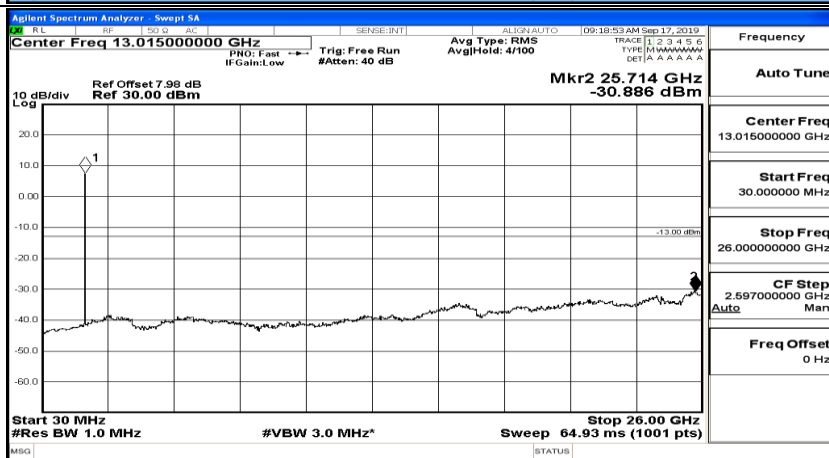

(Channel Bandwidth:20 MHz)_HCH_QPSK_1RB#0

(Channel Bandwidth:20 MHz)_HCH_QPSK_1RB#49