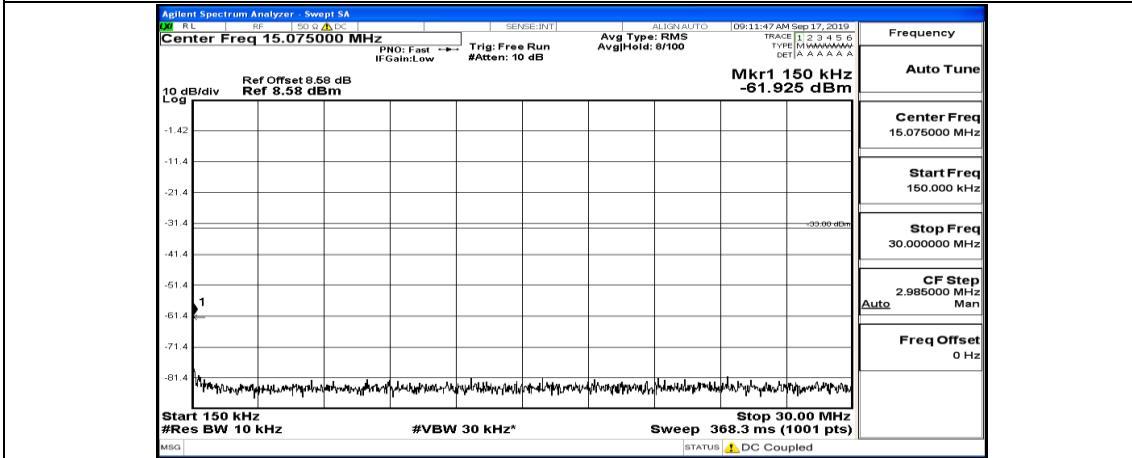

Channel Bandwidth: 10 MHz_HCH_16QAM_1RB#49

Channel Bandwidth: 15 MHz

(Channel Bandwidth:15 MHz)_LCH_QPSK_1RB#0

(Channel Bandwidth:15 MHz)_LCH_QPSK_1RB#37

(Channel Bandwidth:15 MHz)_LCH_QPSK_1RB#74

(Channel Bandwidth:15 MHz)_MCH_QPSK_1RB#0

(Channel Bandwidth:15 MHz)_MCH_QPSK_1RB#37

(Channel Bandwidth:15 MHz)_MCH_QPSK_1RB#74

(Channel Bandwidth:15 MHz)_HCH_QPSK_1RB#0

(Channel Bandwidth:15 MHz)_HCH_QPSK_1RB#37

(Channel Bandwidth:15 MHz)_HCH_QPSK_1RB#74