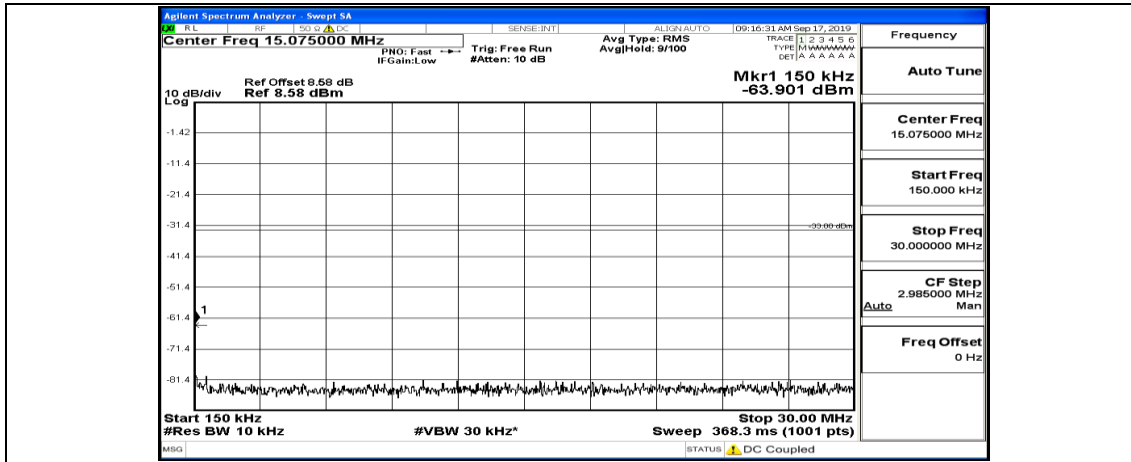

(Channel Bandwidth:20 MHz)_MCH_QPSK_1RB#0