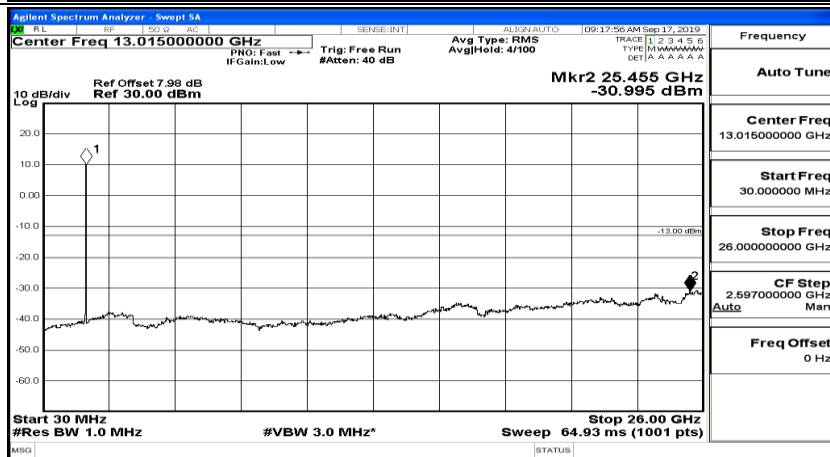

(Channel Bandwidth:20 MHz)_LCH_QPSK_1RB#49

(Channel Bandwidth:20 MHz)_LCH_QPSK_1RB#99

(Channel Bandwidth:20 MHz)_MCH_QPSK_1RB#0

(Channel Bandwidth:20 MHz)_MCH_QPSK_1RB#49

(Channel Bandwidth:20 MHz)_MCH_QPSK_1RB#99