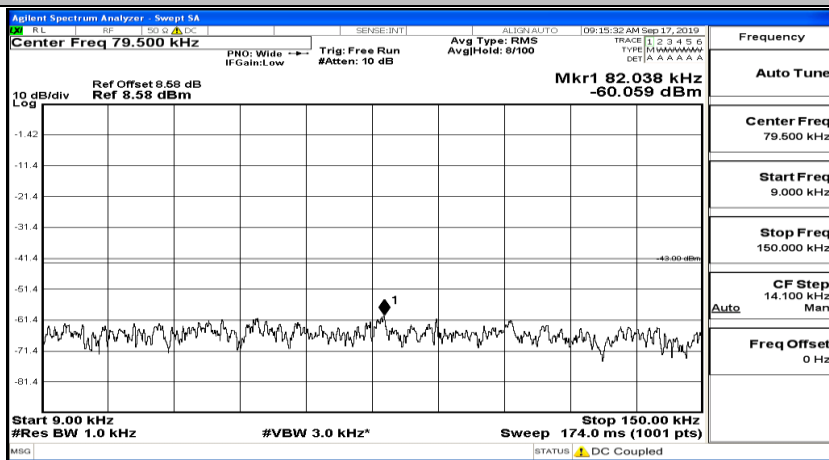

(Channel Bandwidth:15 MHz)_MCH_16QAM_1RB#74

(Channel Bandwidth:15 MHz)_HCH_16QAM_1RB#0

(Channel Bandwidth:15 MHz)_HCH_16QAM_1RB#37

(Channel Bandwidth:15 MHz)_HCH_16QAM_1RB#74

Channel Bandwidth: 20 MHz

(Channel Bandwidth:20 MHz)_LCH_QPSK_1RB#0