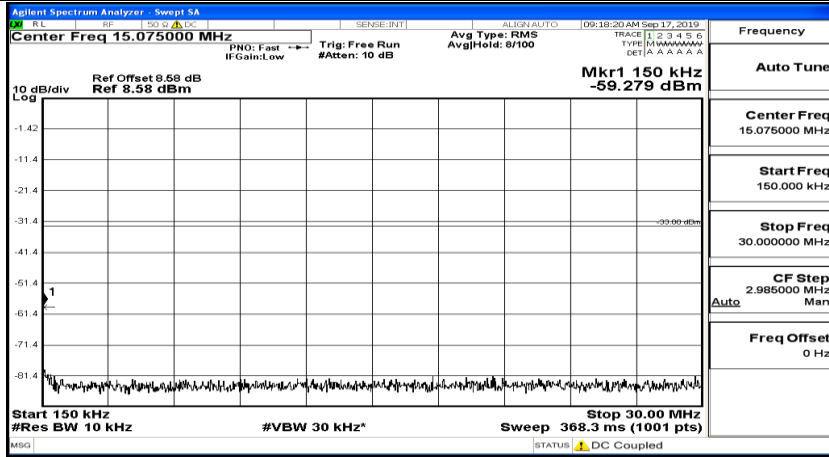

(Channel Bandwidth:20 MHz)_MCH_16QAM_1RB#99