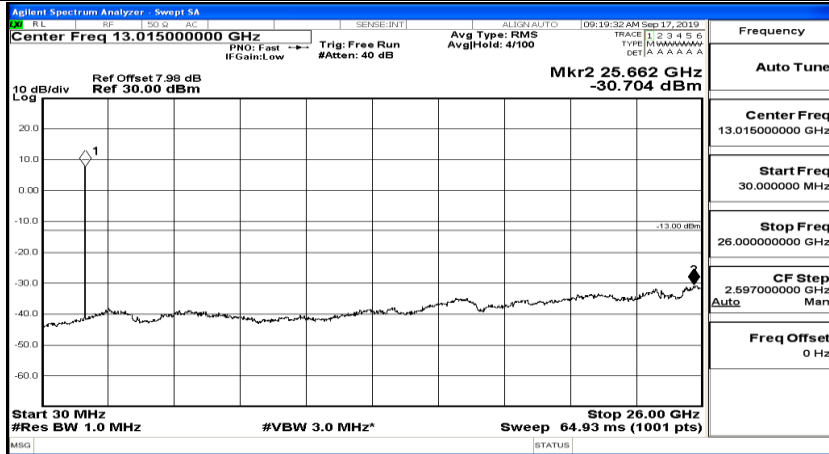

(Channel Bandwidth:20 MHz) LCH_16QAM_1RB#99

(Channel Bandwidth:20 MHz)_MCH_16QAM_1RB#0

(Channel Bandwidth:20 MHz)_MCH_16QAM_1RB#49

(Channel Bandwidth:20 MHz)_MCH_16QAM_1RB#99

(Channel Bandwidth:20 MHz)_HCH_16QAM_1RB#0