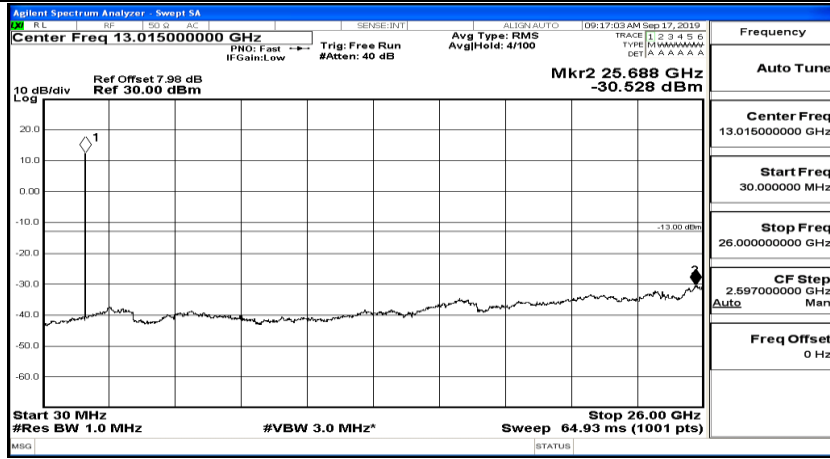

(Channel Bandwidth:20 MHz)_HCH_QPSK_1RB#0

(Channel Bandwidth:20 MHz)_HCH_QPSK_1RB#49

(Channel Bandwidth:20 MHz)_HCH_QPSK_1RB#99

(Channel Bandwidth:20 MHz)_LCH_16QAM_1RB#0

(Channel Bandwidth:20 MHz) LCH_16QAM_1RB#49