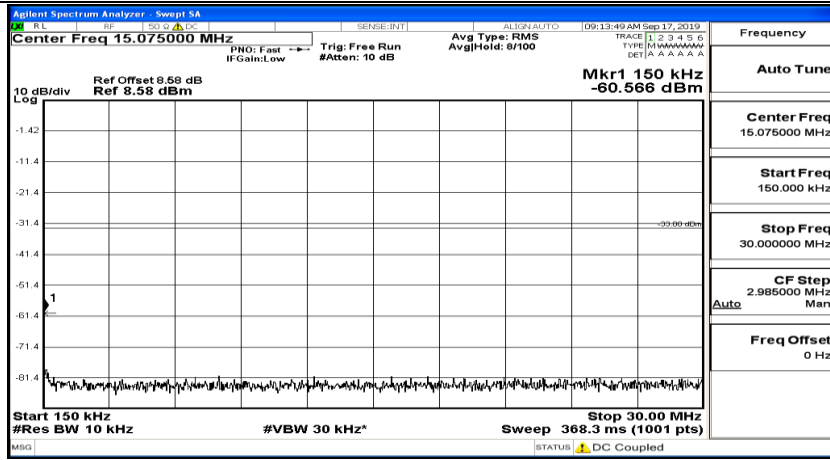

(Channel Bandwidth:15 MHz)_MCH_QPSK_1RB#74