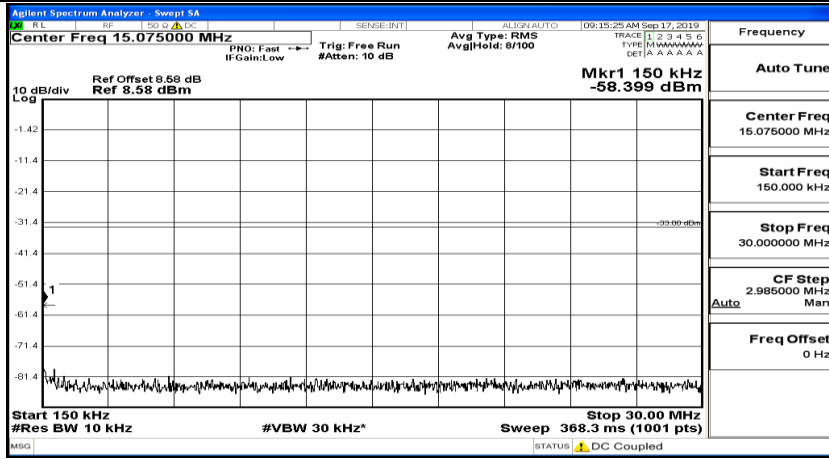

(Channel Bandwidth:15 MHz)_HCH_16QAM_1RB#37