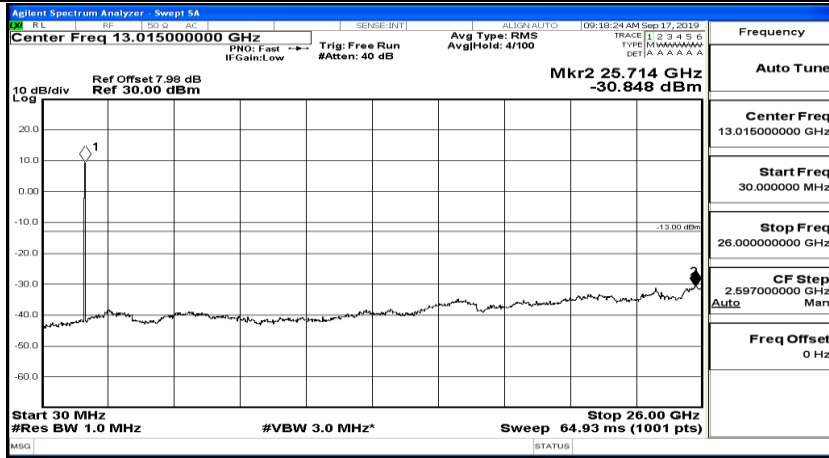

(Channel Bandwidth:20 MHz)_MCH_16QAM_1RB#99