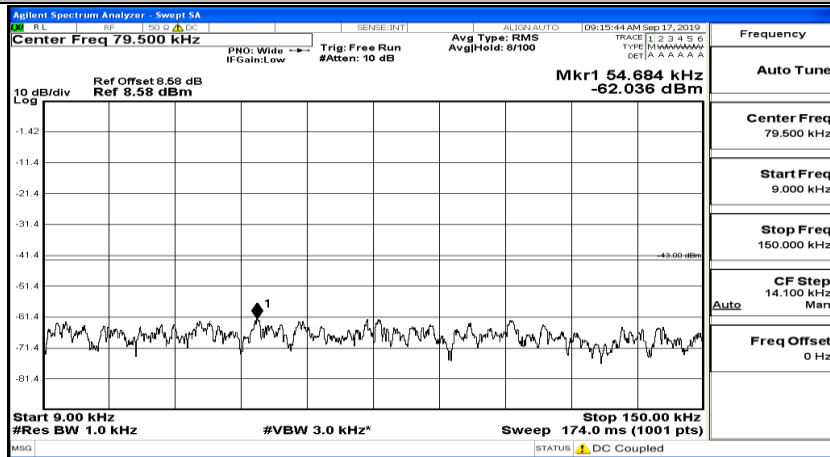

(Channel Bandwidth:15 MHz)_MCH_16QAM_1RB#74

(Channel Bandwidth:15 MHz)_HCH_16QAM_1RB#0

(Channel Bandwidth:15 MHz)_HCH_16QAM_1RB#37

(Channel Bandwidth:15 MHz)_HCH_16QAM_1RB#74

Channel Bandwidth: 20 MHz

(Channel Bandwidth:20 MHz)_LCH_QPSK_1RB#0