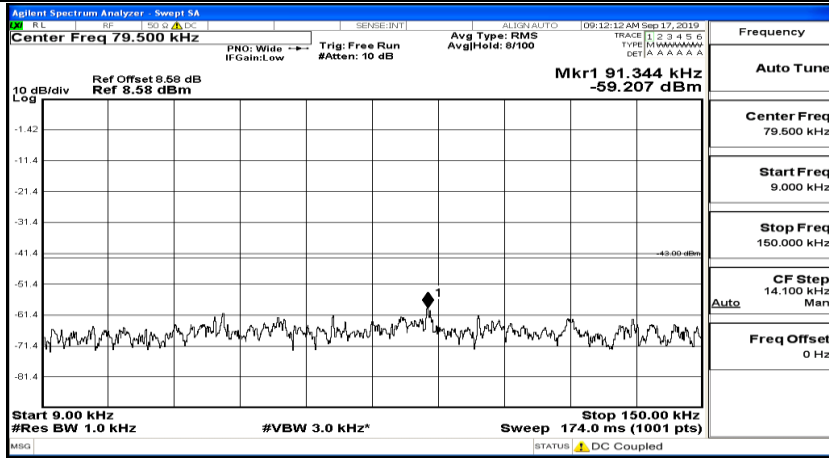

Channel Bandwidth: 10 MHz_HCH_16QAM_1RB#49

Channel Bandwidth: 15 MHz

(Channel Bandwidth:15 MHz)_LCH_QPSK_1RB#0

(Channel Bandwidth:15 MHz)_LCH_QPSK_1RB#37

(Channel Bandwidth:15 MHz)_LCH_QPSK_1RB#74

(Channel Bandwidth:15 MHz)_MCH_QPSK_1RB#0