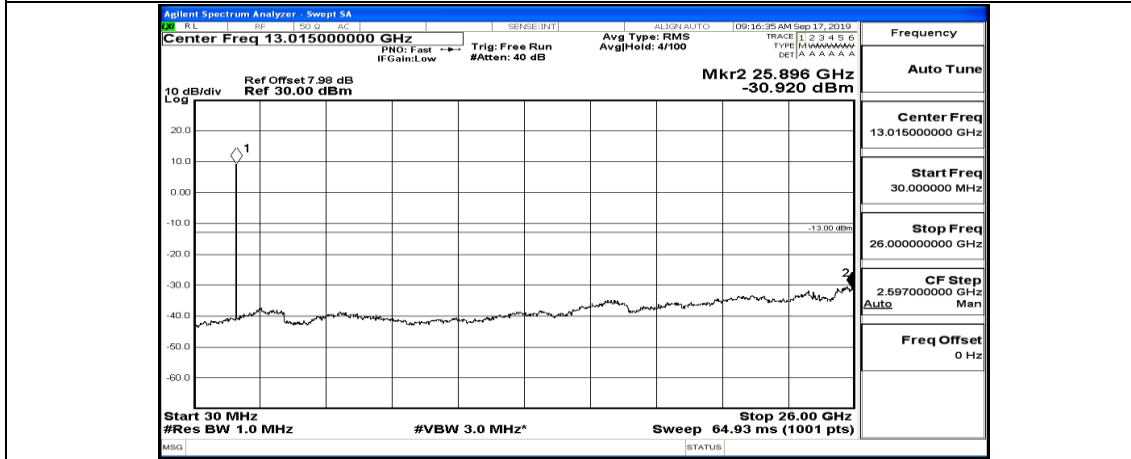

(Channel Bandwidth:20 MHz)_MCH_QPSK_1RB#0