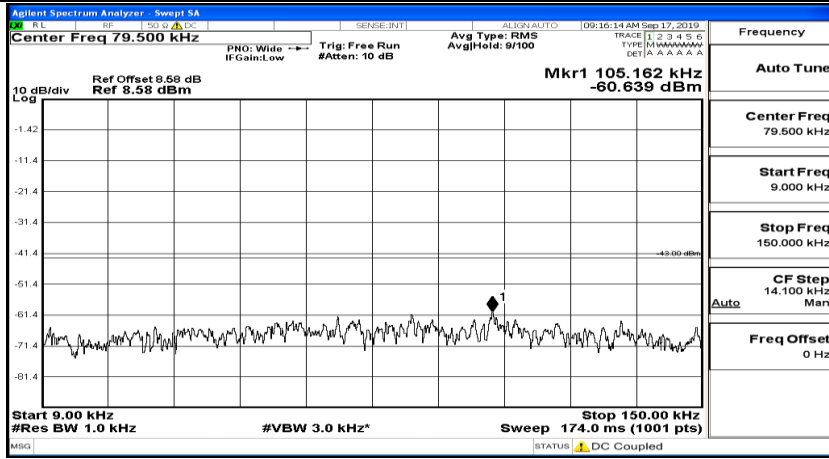

(Channel Bandwidth:20 MHz)_LCH_QPSK_1RB#49