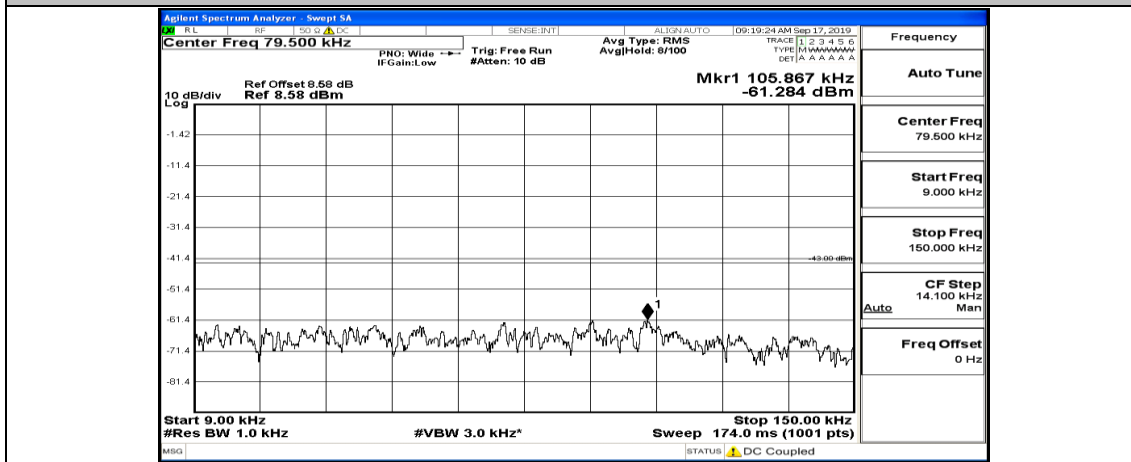

(Channel Bandwidth:20 MHz) LCH_16QAM_1RB#99

(Channel Bandwidth:20 MHz)_MCH_16QAM_1RB#0

(Channel Bandwidth:20 MHz)_MCH_16QAM_1RB#49

(Channel Bandwidth:20 MHz)_MCH_16QAM_1RB#99

(Channel Bandwidth:20 MHz)_HCH_16QAM_1RB#0