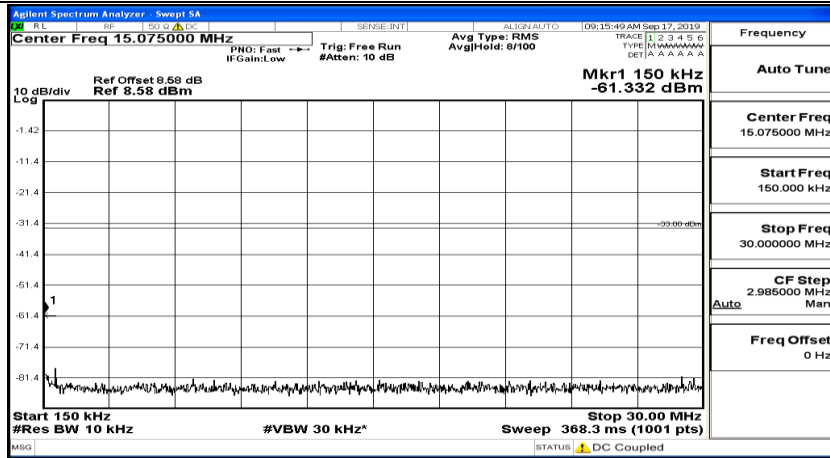

(Channel Bandwidth:15 MHz)_MCH_16QAM_1RB#74

(Channel Bandwidth:15 MHz)_HCH_16QAM_1RB#0

(Channel Bandwidth:15 MHz)_HCH_16QAM_1RB#37

(Channel Bandwidth:15 MHz)_HCH_16QAM_1RB#74

Channel Bandwidth: 20 MHz

(Channel Bandwidth:20 MHz)_LCH_QPSK_1RB#0