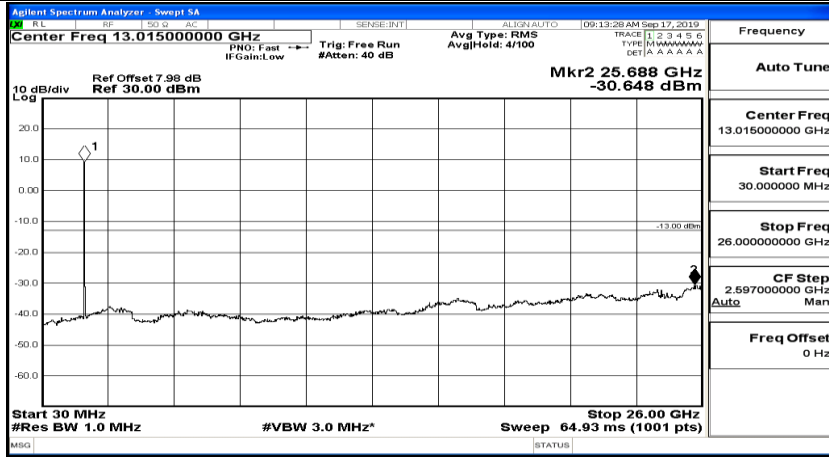

Channel Bandwidth: 10 MHz_HCH_16QAM_1RB#49

Channel Bandwidth: 15 MHz

(Channel Bandwidth:15 MHz)_LCH_QPSK_1RB#0

(Channel Bandwidth:15 MHz)_LCH_QPSK_1RB#37

(Channel Bandwidth:15 MHz)_LCH_QPSK_1RB#74

(Channel Bandwidth:15 MHz)_MCH_QPSK_1RB#0