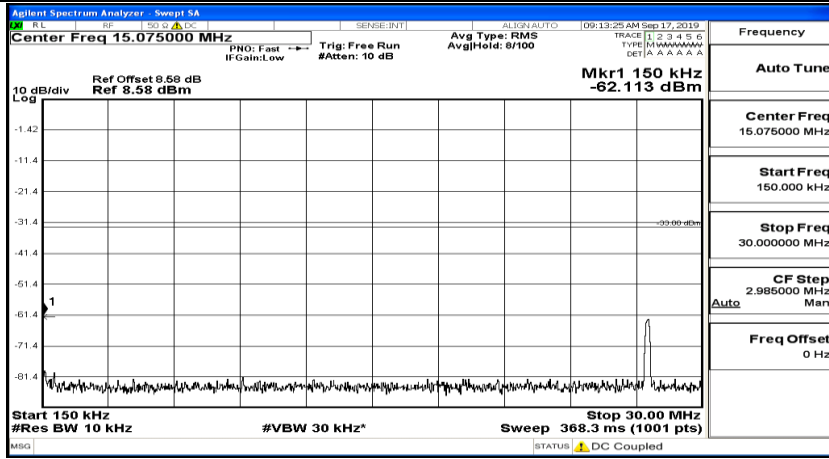

Channel Bandwidth: 10 MHz_HCH_16QAM_1RB#49

Channel Bandwidth: 15 MHz

(Channel Bandwidth:15 MHz)_LCH_QPSK_1RB#0

(Channel Bandwidth:15 MHz)_LCH_QPSK_1RB#37

(Channel Bandwidth:15 MHz)_LCH_QPSK_1RB#74

(Channel Bandwidth:15 MHz)_MCH_QPSK_1RB#0