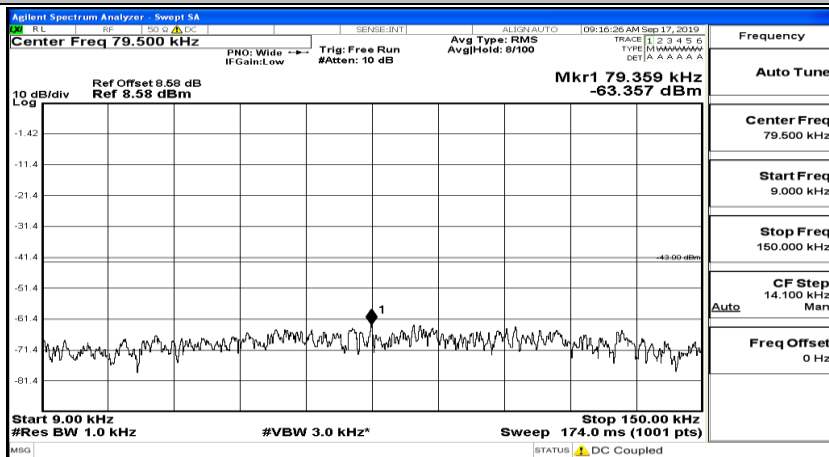

(Channel Bandwidth:20 MHz)_LCH_QPSK_1RB#99