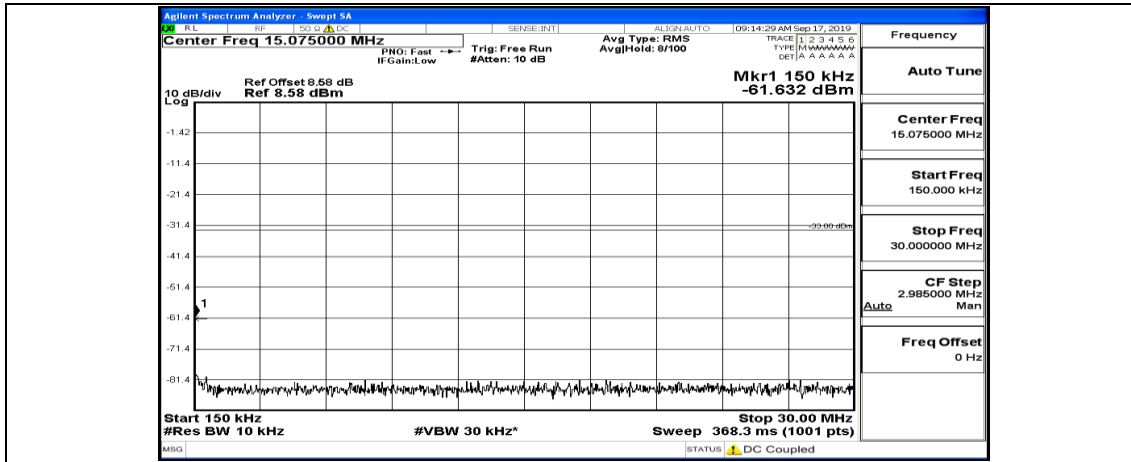

(Channel Bandwidth:15 MHz)_LCH_16QAM_1RB#0

(Channel Bandwidth:15 MHz) LCH_16QAM_1RB#37

(Channel Bandwidth:15 MHz) LCH_16QAM_1RB#74

(Channel Bandwidth:15 MHz)_MCH_16QAM_1RB#0

(Channel Bandwidth:15 MHz)_MCH_16QAM_1RB#37

(Channel Bandwidth:15 MHz)_MCH_16QAM_1RB#74

(Channel Bandwidth:15 MHz)_HCH_16QAM_1RB#0

(Channel Bandwidth:15 MHz)_HCH_16QAM_1RB#37

(Channel Bandwidth:15 MHz)_HCH_16QAM_1RB#74

Channel Bandwidth: 20 MHz

(Channel Bandwidth:20 MHz)_LCH_QPSK_1RB#0