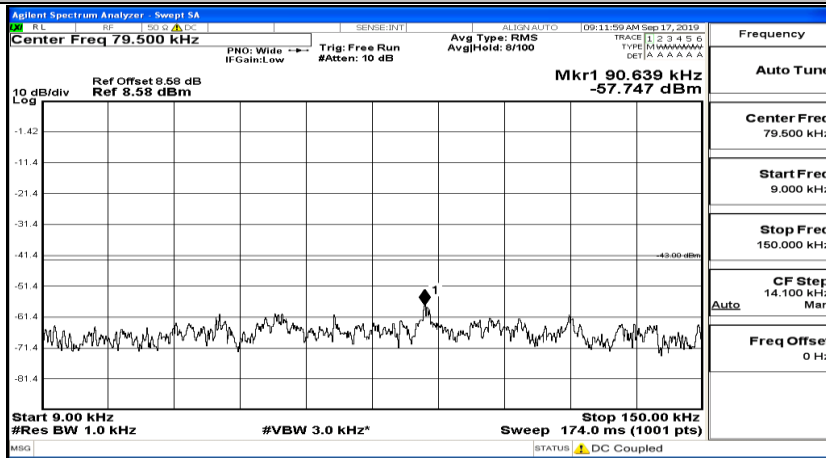

Channel Bandwidth: 10 MHz_HCH_16QAM_1RB#49

Channel Bandwidth: 15 MHz

(Channel Bandwidth:15 MHz)_LCH_QPSK_1RB#0

(Channel Bandwidth:15 MHz)_LCH_QPSK_1RB#37

(Channel Bandwidth:15 MHz)_LCH_QPSK_1RB#74

(Channel Bandwidth:15 MHz)_MCH_QPSK_1RB#0