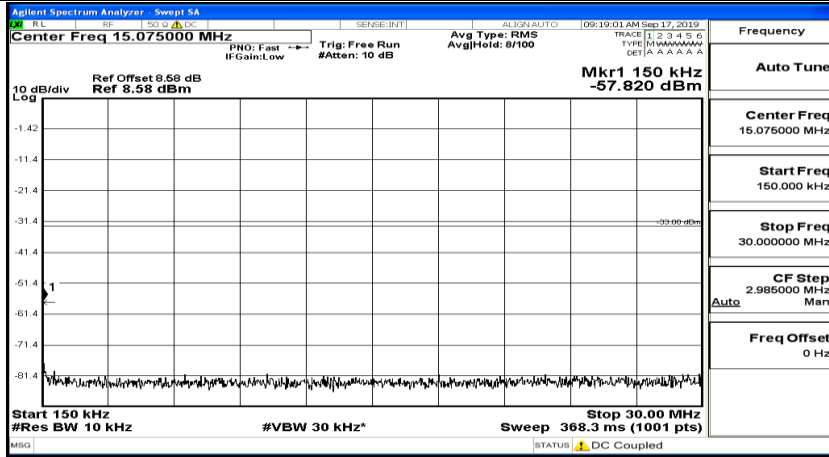

(Channel Bandwidth:20 MHz)_HCH_QPSK_1RB#99