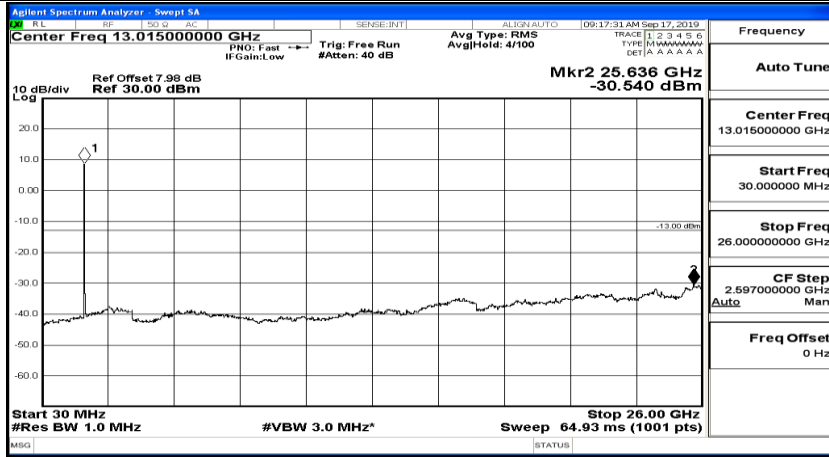

(Channel Bandwidth:20 MHz)_LCH_QPSK_1RB#49

(Channel Bandwidth:20 MHz)_LCH_QPSK_1RB#99

(Channel Bandwidth:20 MHz)_MCH_QPSK_1RB#0

(Channel Bandwidth:20 MHz)_MCH_QPSK_1RB#49

(Channel Bandwidth:20 MHz)_MCH_QPSK_1RB#99