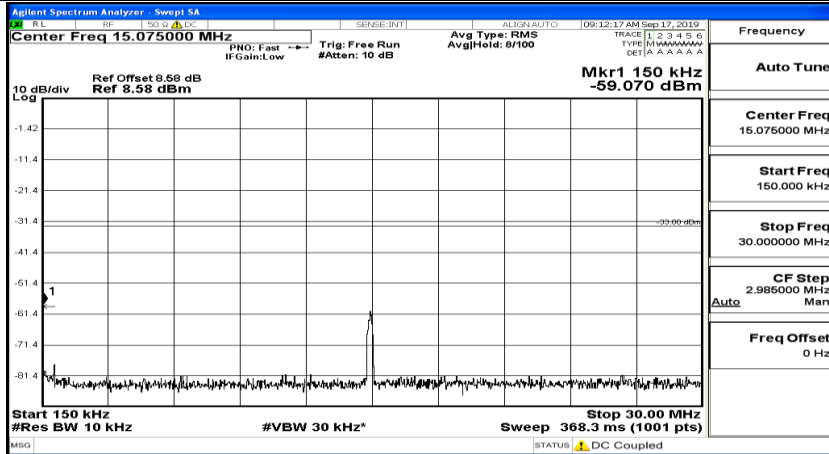

Channel Bandwidth: 10 MHz_HCH_16QAM_1RB#49

Channel Bandwidth: 15 MHz

(Channel Bandwidth:15 MHz)_LCH_QPSK_1RB#0

(Channel Bandwidth:15 MHz)_LCH_QPSK_1RB#37

(Channel Bandwidth:15 MHz)_LCH_QPSK_1RB#74

(Channel Bandwidth:15 MHz)_MCH_QPSK_1RB#0