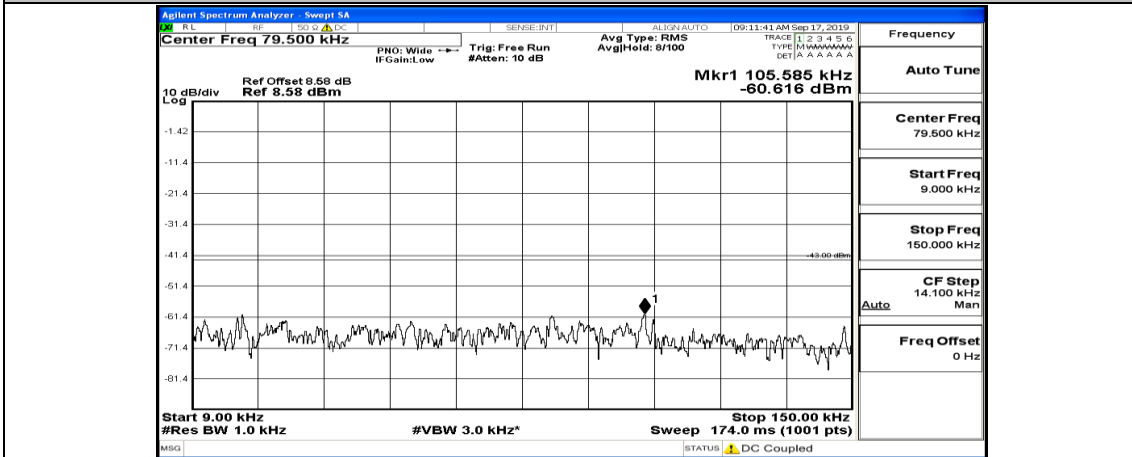

Channel Bandwidth: 10 MHz_HCH_16QAM_1RB#49

Channel Bandwidth: 15 MHz

(Channel Bandwidth:15 MHz)_LCH_QPSK_1RB#0

(Channel Bandwidth:15 MHz)_LCH_QPSK_1RB#37

(Channel Bandwidth:15 MHz)_LCH_QPSK_1RB#74

(Channel Bandwidth:15 MHz)_MCH_QPSK_1RB#0