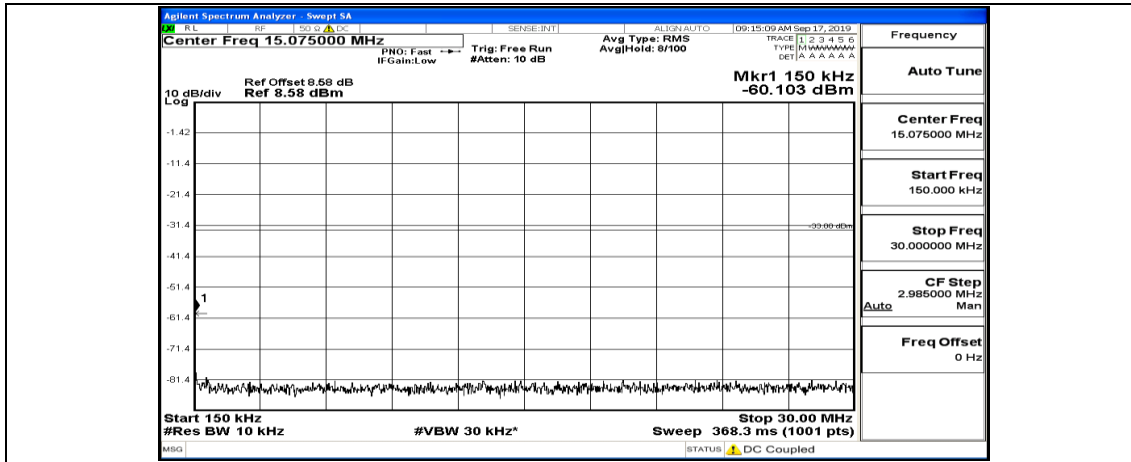

(Channel Bandwidth:15 MHz)_MCH_QPSK_1RB#37

(Channel Bandwidth:15 MHz)_MCH_QPSK_1RB#74

(Channel Bandwidth:15 MHz)_HCH_QPSK_1RB#0

(Channel Bandwidth:15 MHz)_HCH_QPSK_1RB#37

(Channel Bandwidth:15 MHz)_HCH_QPSK_1RB#74

(Channel Bandwidth:15 MHz)_LCH_16QAM_1RB#0

(Channel Bandwidth:15 MHz) LCH_16QAM_1RB#37

(Channel Bandwidth:15 MHz) LCH_16QAM_1RB#74

(Channel Bandwidth:15 MHz)_MCH_16QAM_1RB#0

(Channel Bandwidth:15 MHz)_MCH_16QAM_1RB#37