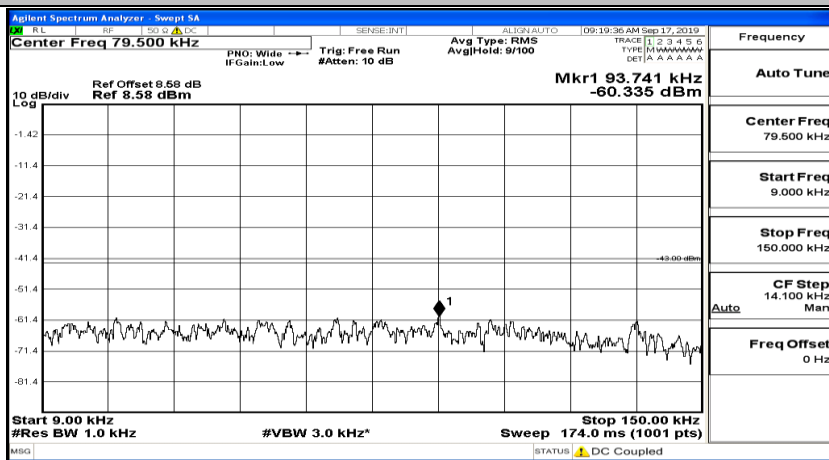

(Channel Bandwidth:20 MHz)_HCH_16QAM_1RB#49