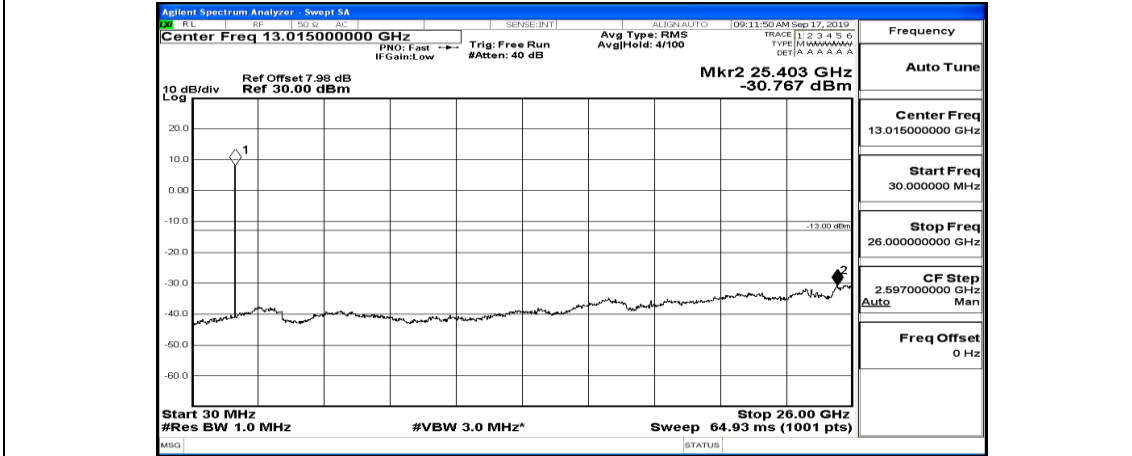

Channel Bandwidth: 10 MHz_HCH_16QAM_1RB#49

Channel Bandwidth: 15 MHz

(Channel Bandwidth:15 MHz)_LCH_QPSK_1RB#0

(Channel Bandwidth:15 MHz)_LCH_QPSK_1RB#37

(Channel Bandwidth:15 MHz)_LCH_QPSK_1RB#74

(Channel Bandwidth:15 MHz)_MCH_QPSK_1RB#0

(Channel Bandwidth:15 MHz)_MCH_QPSK_1RB#37

(Channel Bandwidth:15 MHz)_MCH_QPSK_1RB#74

(Channel Bandwidth:15 MHz)_HCH_QPSK_1RB#0

(Channel Bandwidth:15 MHz)_HCH_QPSK_1RB#37

(Channel Bandwidth:15 MHz)_HCH_QPSK_1RB#74