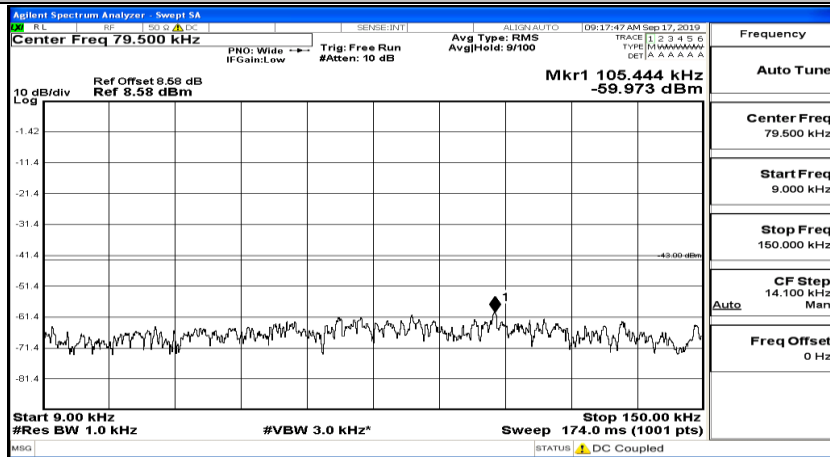

(Channel Bandwidth:20 MHz)_LCH_QPSK_1RB#49

(Channel Bandwidth:20 MHz)_LCH_QPSK_1RB#99

(Channel Bandwidth:20 MHz)_MCH_QPSK_1RB#0

(Channel Bandwidth:20 MHz)_MCH_QPSK_1RB#49

(Channel Bandwidth:20 MHz)_MCH_QPSK_1RB#99