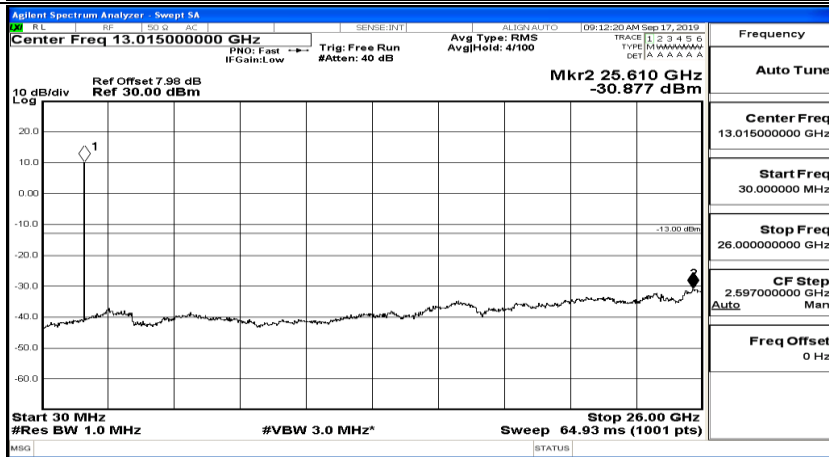

Channel Bandwidth: 10 MHz_HCH_16QAM_1RB#49

Channel Bandwidth: 15 MHz

(Channel Bandwidth:15 MHz)_LCH_QPSK_1RB#0

(Channel Bandwidth:15 MHz)_LCH_QPSK_1RB#37

(Channel Bandwidth:15 MHz)_LCH_QPSK_1RB#74

(Channel Bandwidth:15 MHz)_MCH_QPSK_1RB#0