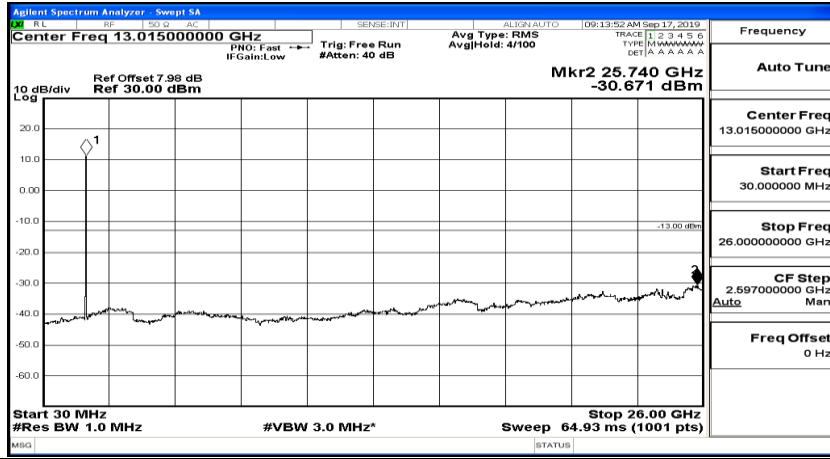

Channel Bandwidth: 10 MHz_HCH_16QAM_1RB#49

Channel Bandwidth: 15 MHz

(Channel Bandwidth:15 MHz)_LCH_QPSK_1RB#0

(Channel Bandwidth:15 MHz)_LCH_QPSK_1RB#37

(Channel Bandwidth:15 MHz)_LCH_QPSK_1RB#74

(Channel Bandwidth:15 MHz)_MCH_QPSK_1RB#0

(Channel Bandwidth:15 MHz)_MCH_QPSK_1RB#37

(Channel Bandwidth:15 MHz)_MCH_QPSK_1RB#74

(Channel Bandwidth:15 MHz)_HCH_QPSK_1RB#0

(Channel Bandwidth:15 MHz)_HCH_QPSK_1RB#37

(Channel Bandwidth:15 MHz)_HCH_QPSK_1RB#74