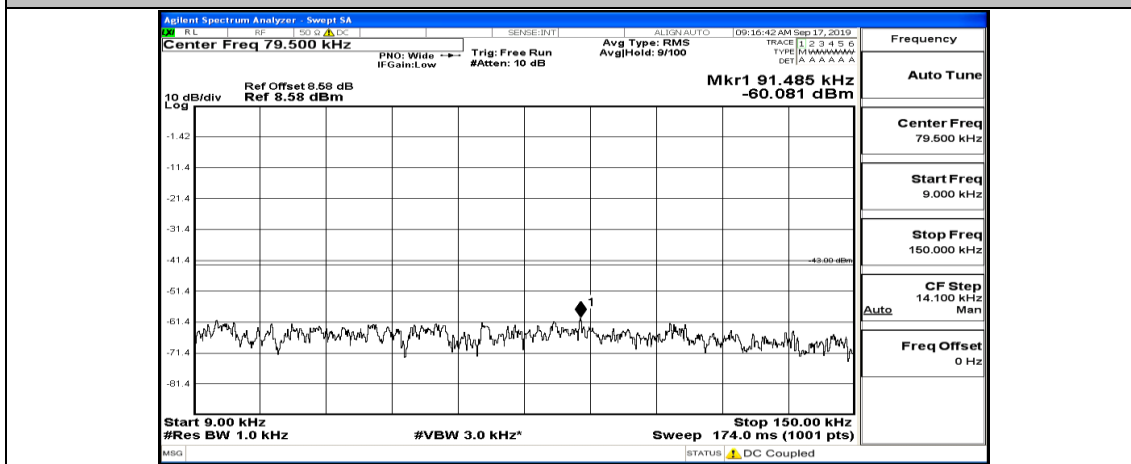

(Channel Bandwidth:20 MHz)_HCH_QPSK_1RB#0

(Channel Bandwidth:20 MHz)_HCH_QPSK_1RB#49

(Channel Bandwidth:20 MHz)_HCH_QPSK_1RB#99

(Channel Bandwidth:20 MHz)_LCH_16QAM_1RB#0

(Channel Bandwidth:20 MHz) LCH_16QAM_1RB#49