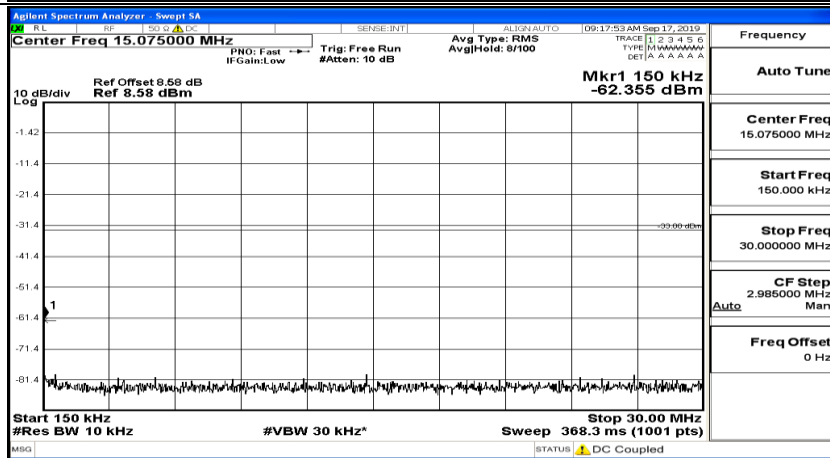

(Channel Bandwidth:20 MHz)_LCH_QPSK_1RB#49

(Channel Bandwidth:20 MHz)_LCH_QPSK_1RB#99

(Channel Bandwidth:20 MHz)_MCH_QPSK_1RB#0

(Channel Bandwidth:20 MHz)_MCH_QPSK_1RB#49

(Channel Bandwidth:20 MHz)_MCH_QPSK_1RB#99