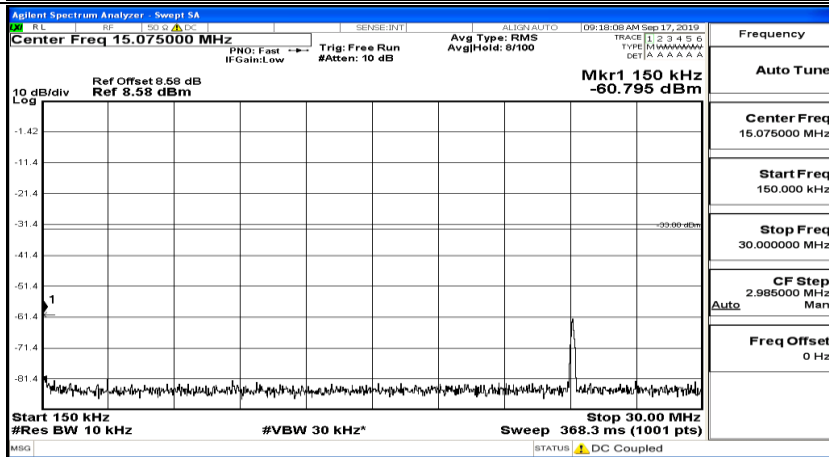

(Channel Bandwidth:20 MHz)_MCH_16QAM_1RB#0

(Channel Bandwidth:20 MHz)_MCH_16QAM_1RB#49