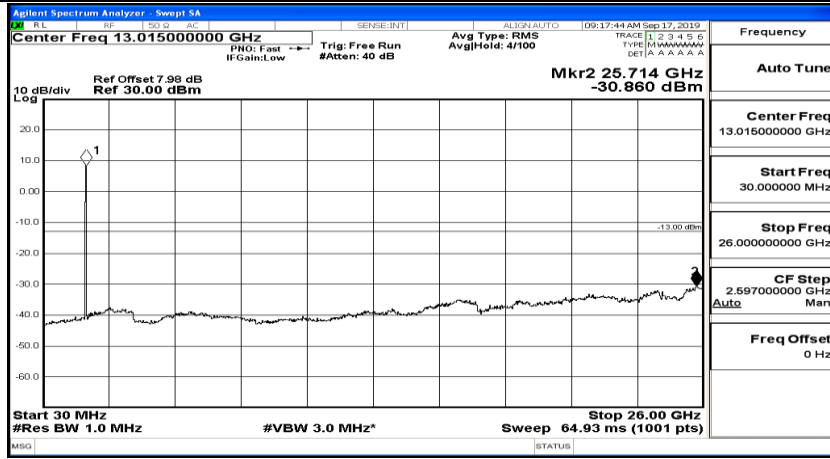

(Channel Bandwidth:20 MHz)_LCH_QPSK_1RB#49

(Channel Bandwidth:20 MHz)_LCH_QPSK_1RB#99

(Channel Bandwidth:20 MHz)_MCH_QPSK_1RB#0

(Channel Bandwidth:20 MHz)_MCH_QPSK_1RB#49

(Channel Bandwidth:20 MHz)_MCH_QPSK_1RB#99