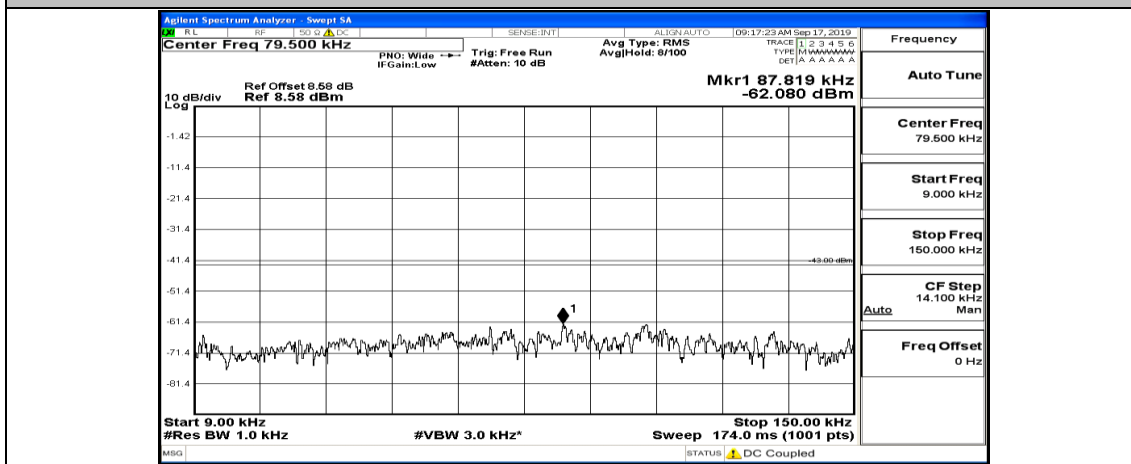

(Channel Bandwidth:20 MHz)_LCH_QPSK_1RB#49

(Channel Bandwidth:20 MHz)_LCH_QPSK_1RB#99

(Channel Bandwidth:20 MHz)_MCH_QPSK_1RB#0

(Channel Bandwidth:20 MHz)_MCH_QPSK_1RB#49

(Channel Bandwidth:20 MHz)_MCH_QPSK_1RB#99