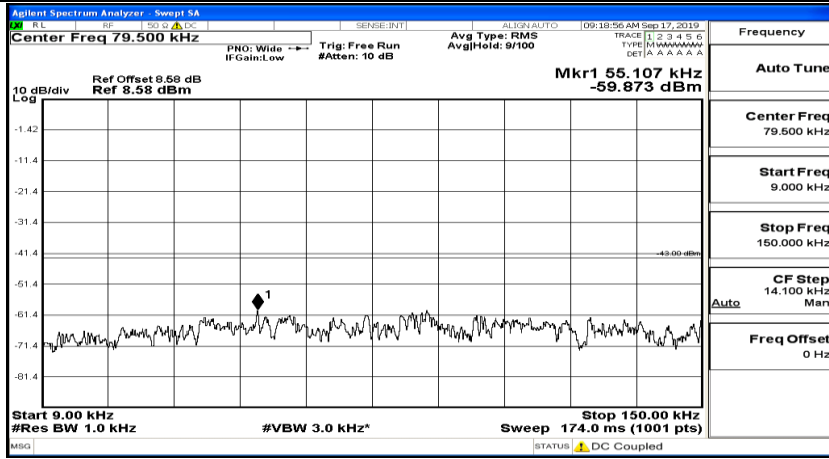

(Channel Bandwidth:20 MHz)_HCH_QPSK_1RB#99