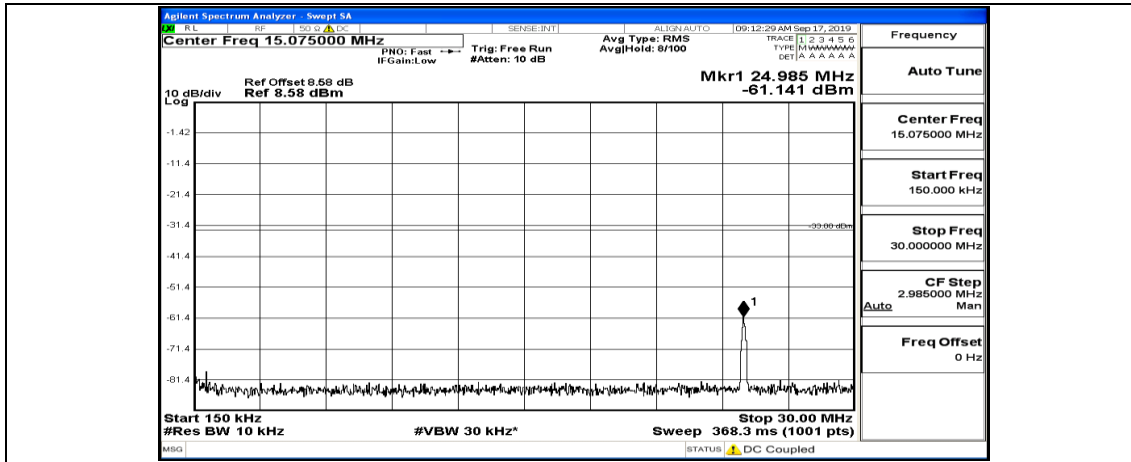

Channel Bandwidth: 10 MHz_HCH_16QAM_1RB#49

Channel Bandwidth: 15 MHz

(Channel Bandwidth:15 MHz)_LCH_QPSK_1RB#0

(Channel Bandwidth:15 MHz)_LCH_QPSK_1RB#37

(Channel Bandwidth:15 MHz)_LCH_QPSK_1RB#74

(Channel Bandwidth:15 MHz)_MCH_QPSK_1RB#0

(Channel Bandwidth:15 MHz)_MCH_QPSK_1RB#37

(Channel Bandwidth:15 MHz)_MCH_QPSK_1RB#74

(Channel Bandwidth:15 MHz)_HCH_QPSK_1RB#0

(Channel Bandwidth:15 MHz)_HCH_QPSK_1RB#37

(Channel Bandwidth:15 MHz)_HCH_QPSK_1RB#74