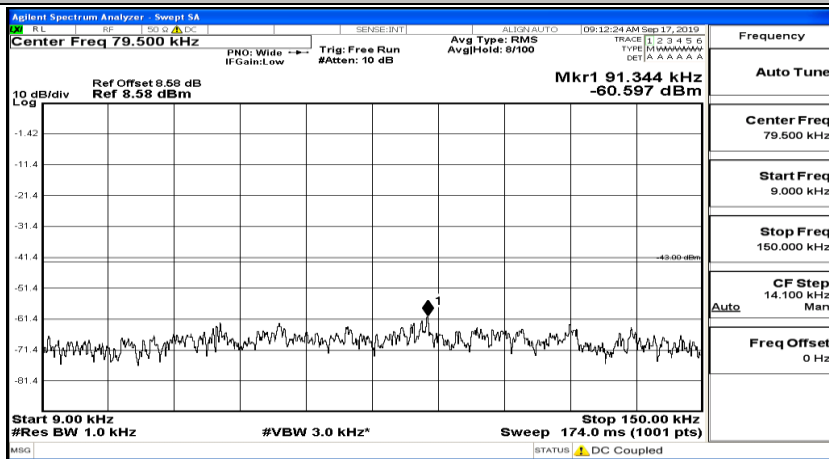

Channel Bandwidth: 10 MHz_HCH_16QAM_1RB#49

Channel Bandwidth: 15 MHz

(Channel Bandwidth:15 MHz)_LCH_QPSK_1RB#0

(Channel Bandwidth:15 MHz)_LCH_QPSK_1RB#37

(Channel Bandwidth:15 MHz)_LCH_QPSK_1RB#74

(Channel Bandwidth:15 MHz)_MCH_QPSK_1RB#0