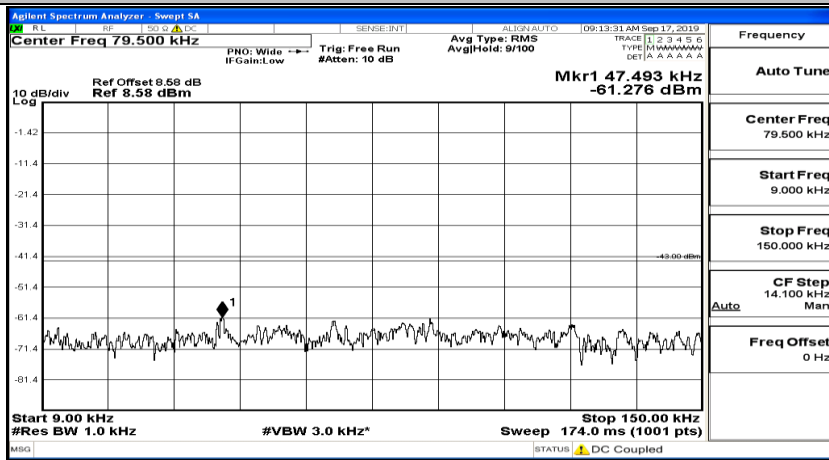

(Channel Bandwidth:15 MHz)_MCH_QPSK_1RB#37