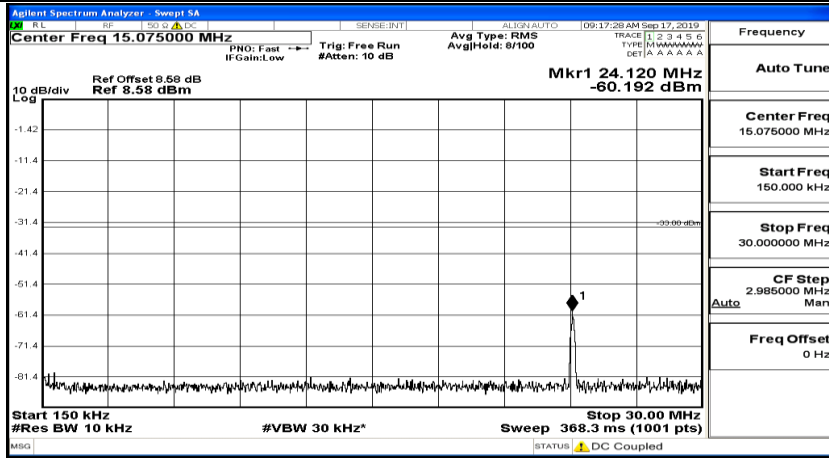

(Channel Bandwidth:20 MHz)_LCH_QPSK_1RB#49

(Channel Bandwidth:20 MHz)_LCH_QPSK_1RB#99

(Channel Bandwidth:20 MHz)_MCH_QPSK_1RB#0

(Channel Bandwidth:20 MHz)_MCH_QPSK_1RB#49

(Channel Bandwidth:20 MHz)_MCH_QPSK_1RB#99