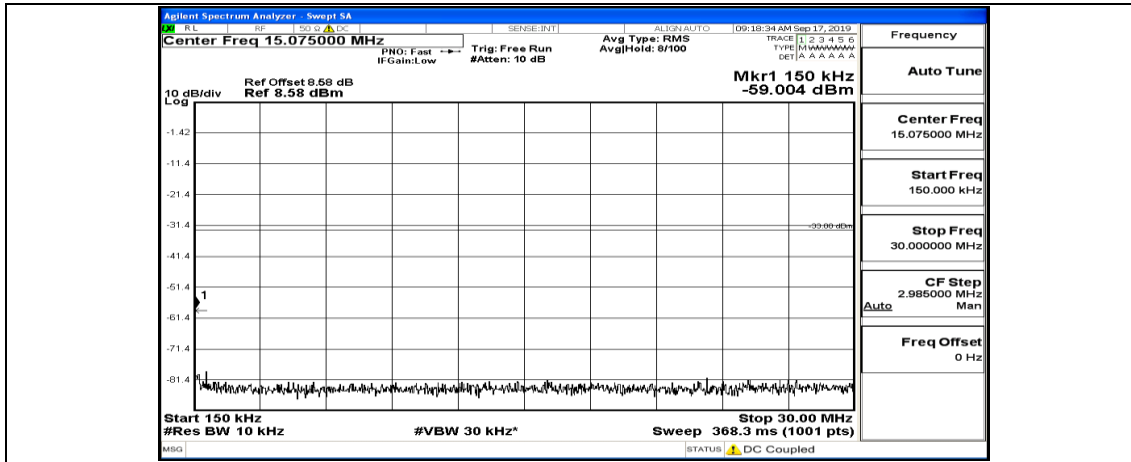

(Channel Bandwidth:20 MHz) LCH_16QAM_1RB#99

(Channel Bandwidth:20 MHz)_MCH_16QAM_1RB#0

(Channel Bandwidth:20 MHz)_MCH_16QAM_1RB#49

(Channel Bandwidth:20 MHz)_MCH_16QAM_1RB#99

(Channel Bandwidth:20 MHz)_HCH_16QAM_1RB#0