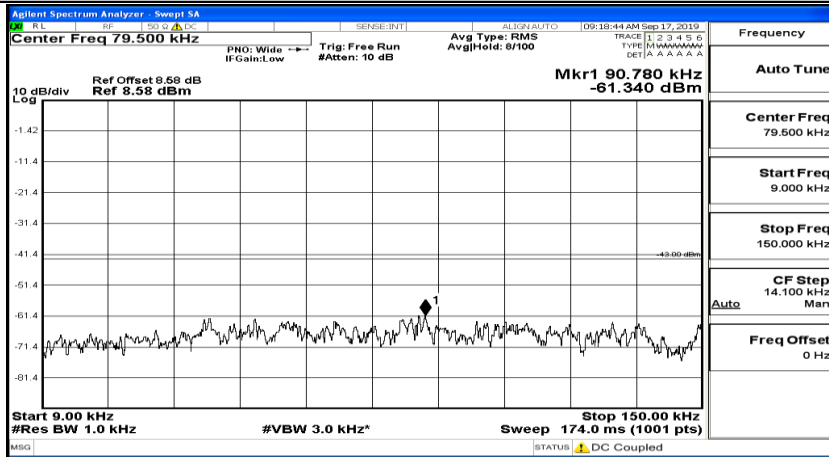

(Channel Bandwidth:20 MHz)_HCH_QPSK_1RB#0

(Channel Bandwidth:20 MHz)_HCH_QPSK_1RB#49