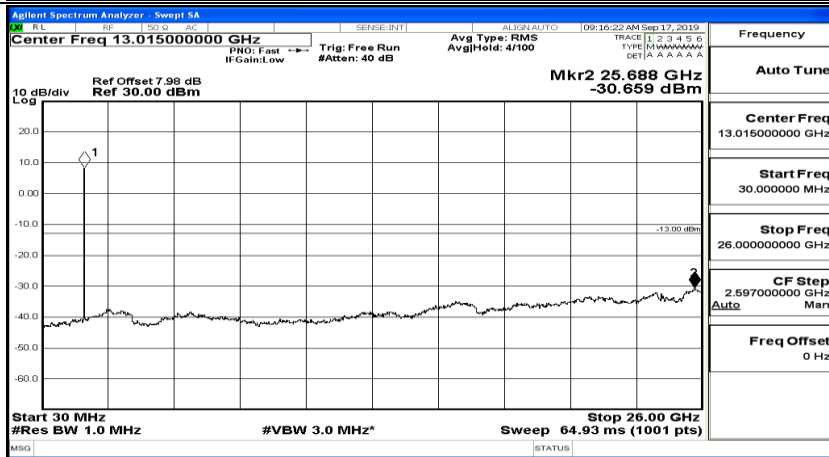

(Channel Bandwidth:20 MHz)_LCH_QPSK_1RB#99