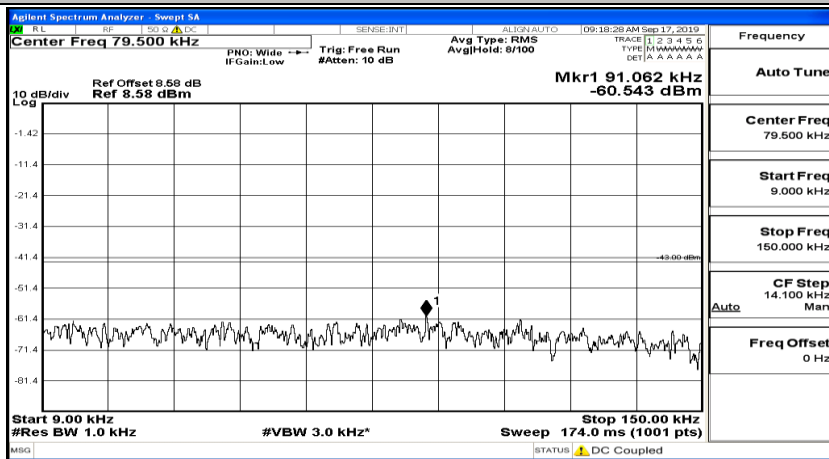

(Channel Bandwidth:20 MHz) LCH_16QAM_1RB#99

(Channel Bandwidth:20 MHz)_MCH_16QAM_1RB#0

(Channel Bandwidth:20 MHz)_MCH_16QAM_1RB#49

(Channel Bandwidth:20 MHz)_MCH_16QAM_1RB#99

(Channel Bandwidth:20 MHz)_HCH_16QAM_1RB#0