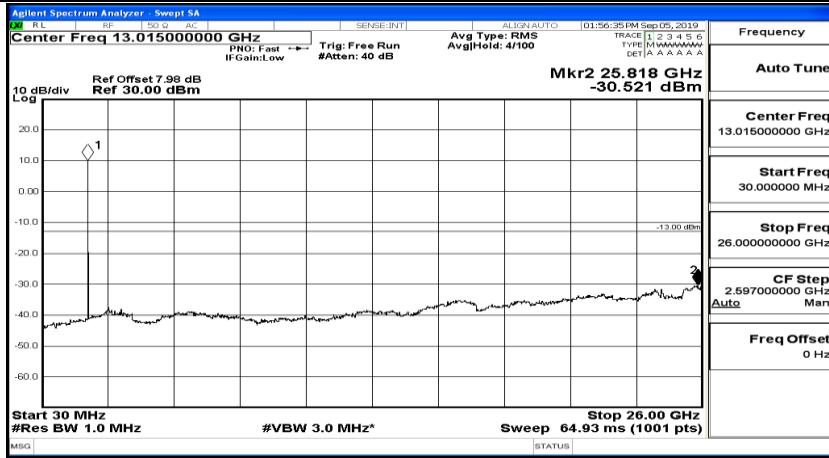

(Channel Bandwidth:15 MHz)_HCH_16QAM_1RB#74

(Channel Bandwidth:15 MHz)_HCH_16QAM_37RB#0

Channel Bandwidth: 20 MHz

(Channel Bandwidth:20 MHz)_LCH_QPSK_1RB#0

(Channel Bandwidth:20 MHz)_LCH_QPSK_1RB#49

(Channel Bandwidth:20 MHz)_LCH_QPSK_1RB#99