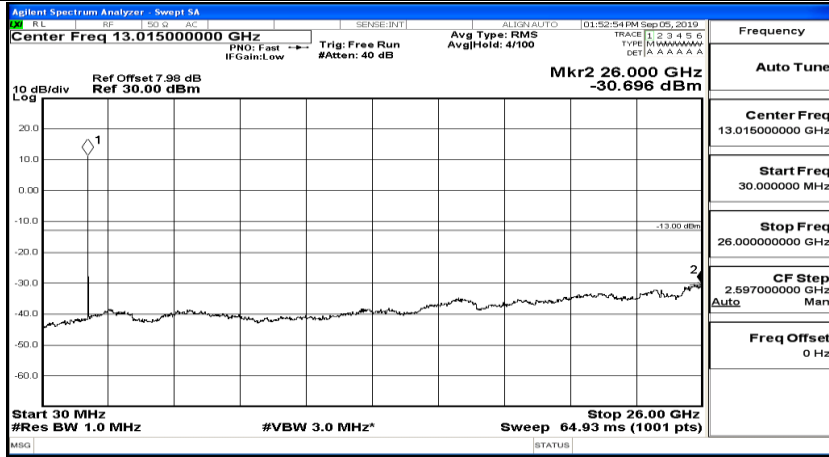

(Channel Bandwidth:15 MHz)_HCH_QPSK_1RB#37

(Channel Bandwidth:15 MHz)_HCH_QPSK_1RB#74

(Channel Bandwidth:15 MHz)_LCH_16QAM_1RB#0

(Channel Bandwidth:15 MHz) LCH_16QAM_1RB#37

(Channel Bandwidth:15 MHz) LCH_16QAM_1RB#74