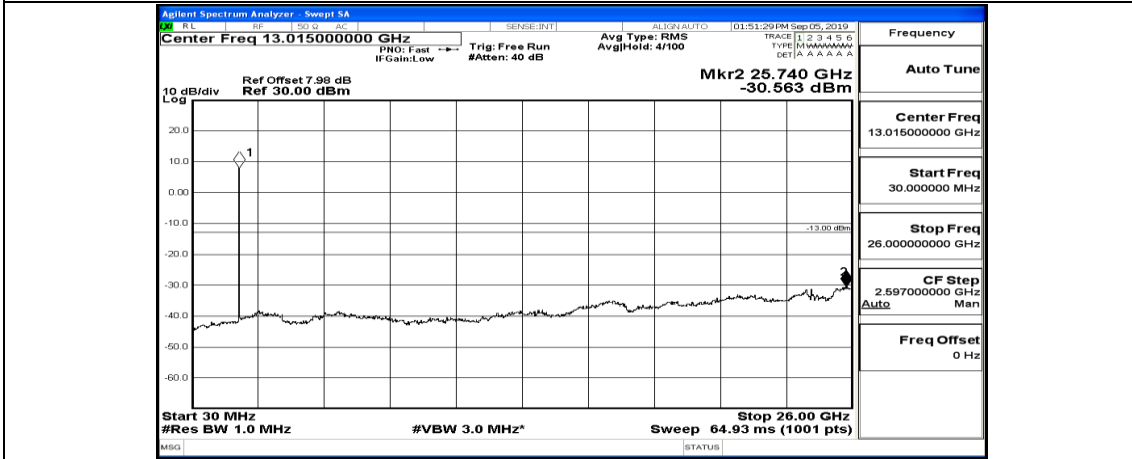

Channel Bandwidth: 10 MHz_HCH_16QAM_1RB#0

Channel Bandwidth: 10 MHz_HCH_16QAM_1RB#24

Channel Bandwidth: 10 MHz_HCH_16QAM_1RB#49

Channel Bandwidth: 15 MHz

(Channel Bandwidth:15 MHz)_LCH_QPSK_1RB#0

(Channel Bandwidth:15 MHz)_LCH_QPSK_1RB#37

(Channel Bandwidth:15 MHz)_LCH_QPSK_1RB#74

(Channel Bandwidth:15 MHz)_MCH_QPSK_1RB#0

(Channel Bandwidth:15 MHz)_MCH_QPSK_1RB#37

(Channel Bandwidth:15 MHz)_MCH_QPSK_1RB#74

(Channel Bandwidth:15 MHz)_HCH_QPSK_1RB#0