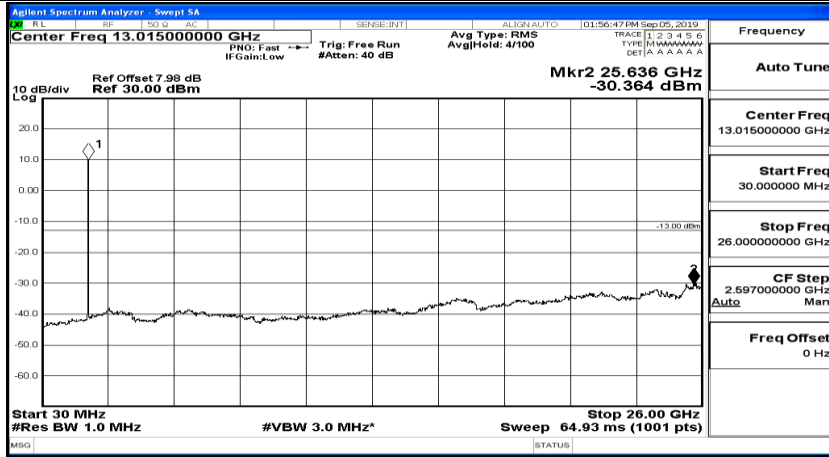

(Channel Bandwidth:15 MHz)_HCH_16QAM_1RB#74

(Channel Bandwidth:15 MHz)_HCH_16QAM_37RB#0

Channel Bandwidth: 20 MHz

(Channel Bandwidth:20 MHz)_LCH_QPSK_1RB#0

(Channel Bandwidth:20 MHz)_LCH_QPSK_1RB#49

(Channel Bandwidth:20 MHz)_LCH_QPSK_1RB#99