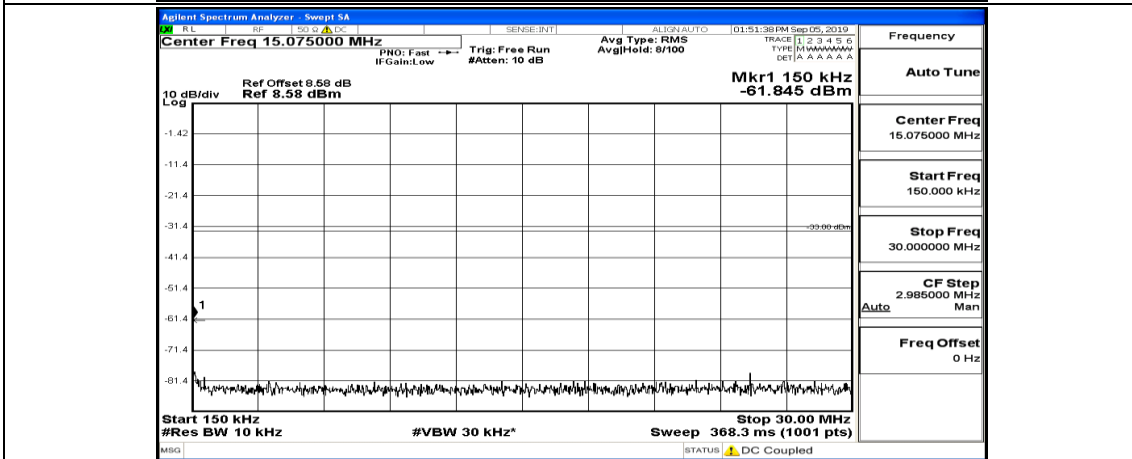

Channel Bandwidth: 10 MHz_HCH_16QAM_1RB#0

Channel Bandwidth: 10 MHz_HCH_16QAM_1RB#24

Channel Bandwidth: 10 MHz_HCH_16QAM_1RB#49

Channel Bandwidth: 15 MHz

(Channel Bandwidth:15 MHz)_LCH_QPSK_1RB#0

(Channel Bandwidth:15 MHz)_LCH_QPSK_1RB#37

(Channel Bandwidth:15 MHz)_LCH_QPSK_1RB#74

(Channel Bandwidth:15 MHz)_MCH_QPSK_1RB#0

(Channel Bandwidth:15 MHz)_MCH_QPSK_1RB#37

(Channel Bandwidth:15 MHz)_MCH_QPSK_1RB#74

(Channel Bandwidth:15 MHz)_HCH_QPSK_1RB#0