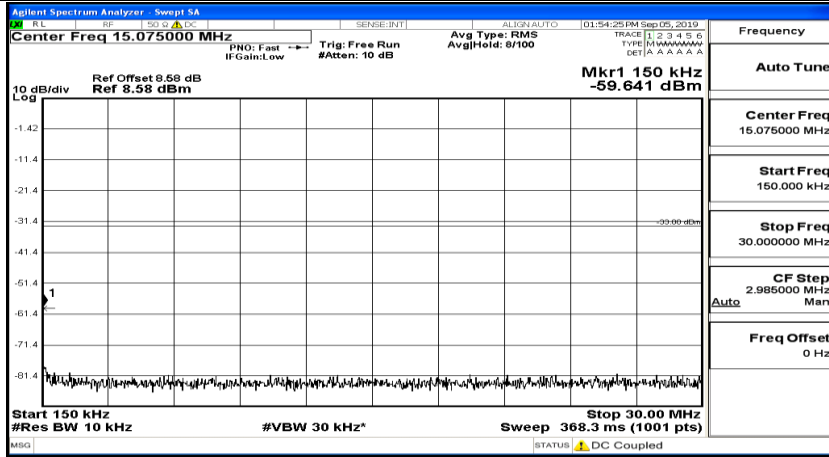

(Channel Bandwidth:15 MHz)_MCH_16QAM_1RB#74