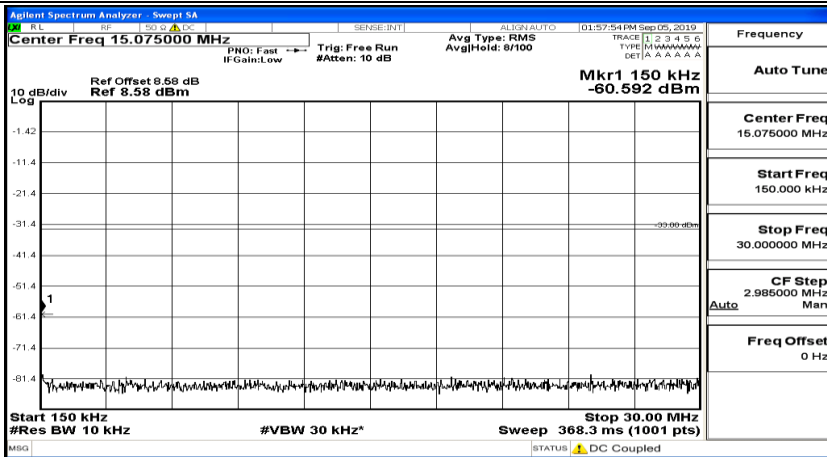

(Channel Bandwidth:20 MHz)_MCH_QPSK_1RB#49