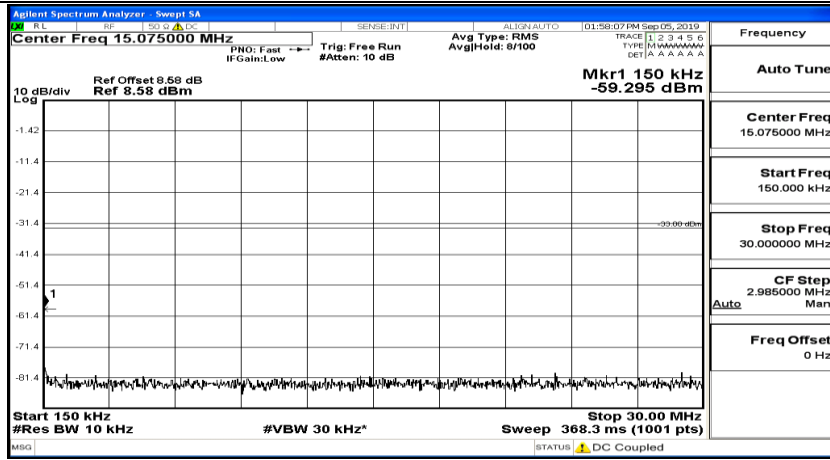

(Channel Bandwidth:20 MHz)_MCH_QPSK_1RB#0

(Channel Bandwidth:20 MHz)_MCH_QPSK_1RB#49

(Channel Bandwidth:20 MHz)_MCH_QPSK_1RB#99

(Channel Bandwidth:20 MHz)_HCH_QPSK_1RB#0

(Channel Bandwidth:20 MHz)_HCH_QPSK_1RB#49