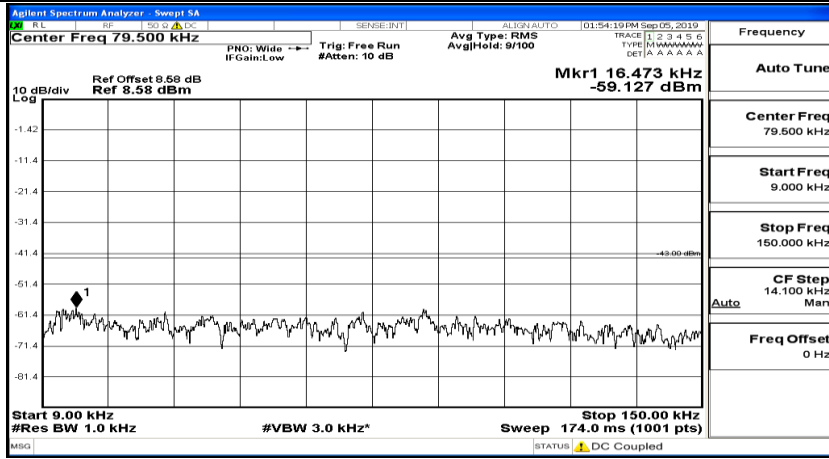

(Channel Bandwidth:15 MHz)_MCH_16QAM_1RB#74