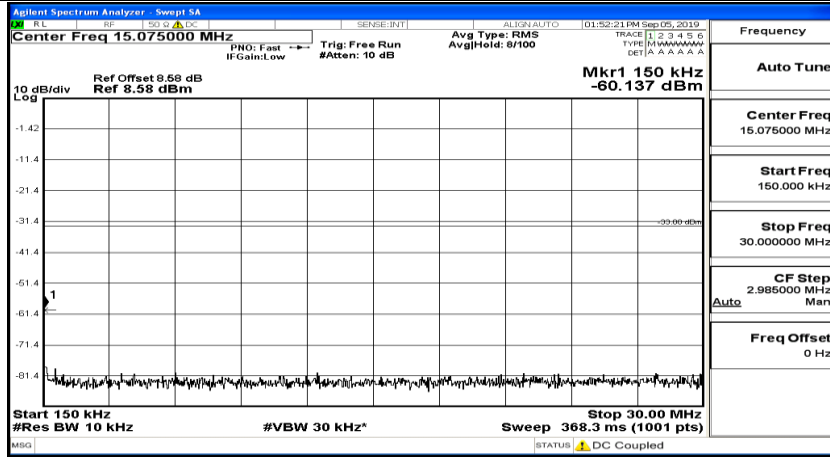

Channel Bandwidth: 10 MHz_HCH_16QAM_1RB#0

Channel Bandwidth: 10 MHz_HCH_16QAM_1RB#24

Channel Bandwidth: 10 MHz_HCH_16QAM_1RB#49

Channel Bandwidth: 15 MHz

(Channel Bandwidth:15 MHz)_LCH_QPSK_1RB#0

(Channel Bandwidth:15 MHz)_LCH_QPSK_1RB#37