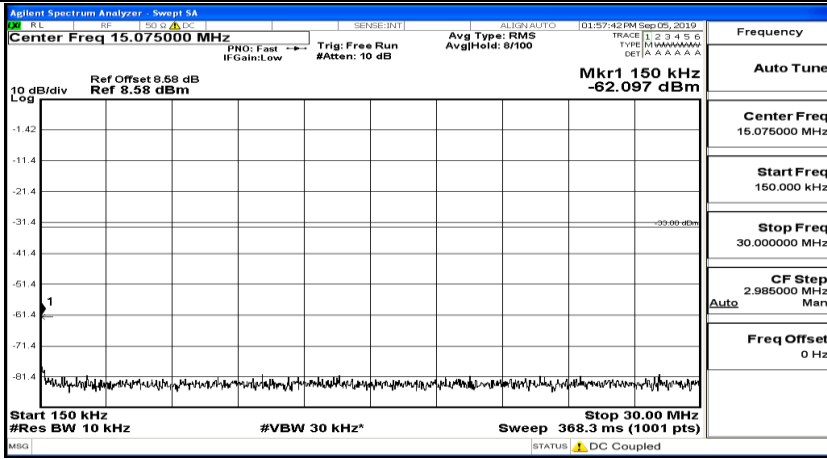

(Channel Bandwidth:20 MHz)_MCH_QPSK_1RB#49