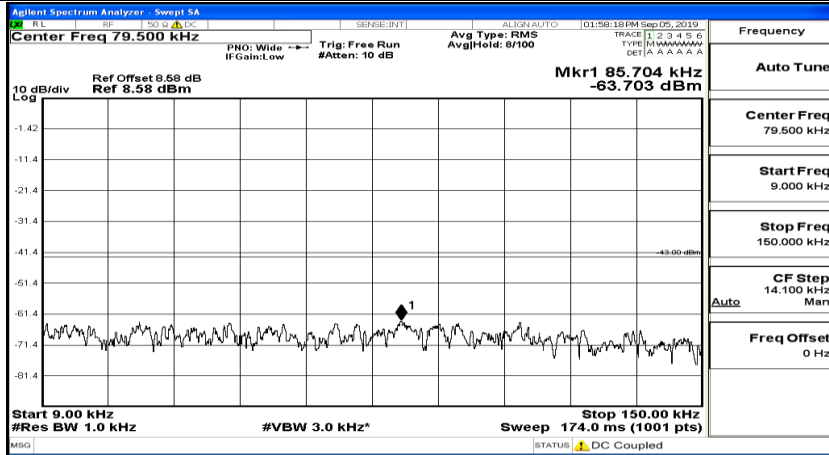

(Channel Bandwidth:20 MHz)_HCH_QPSK_1RB#99

(Channel Bandwidth:20 MHz)_LCH_16QAM_1RB#0

(Channel Bandwidth:20 MHz) LCH_16QAM_1RB#49

(Channel Bandwidth:20 MHz) LCH_16QAM_1RB#99

(Channel Bandwidth:20 MHz)_MCH_16QAM_1RB#0