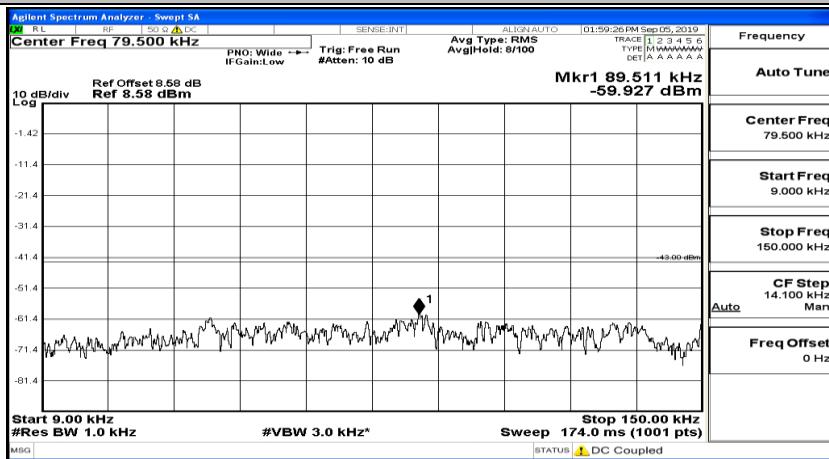

(Channel Bandwidth:20 MHz)_HCH_QPSK_1RB#99