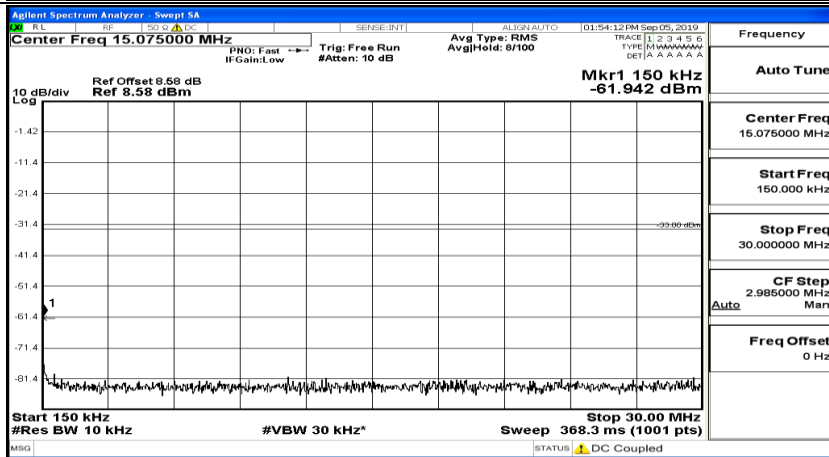

(Channel Bandwidth:15 MHz)_MCH_16QAM_1RB#0

(Channel Bandwidth:15 MHz)_MCH_16QAM_1RB#37