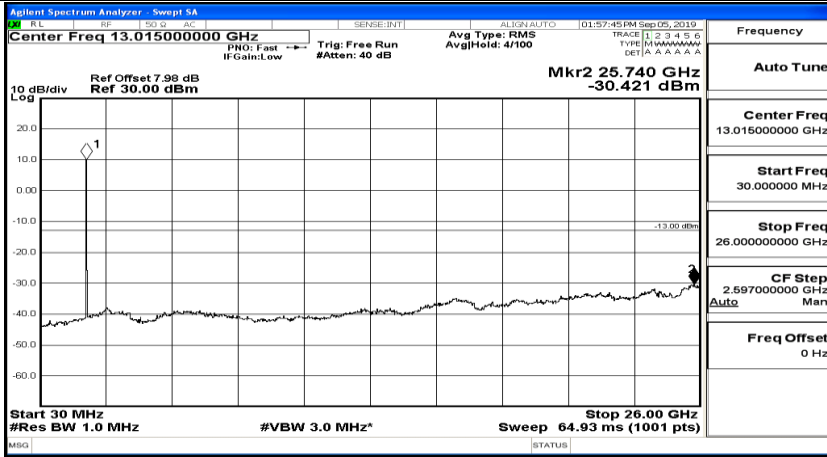

(Channel Bandwidth:20 MHz)_MCH_QPSK_1RB#49