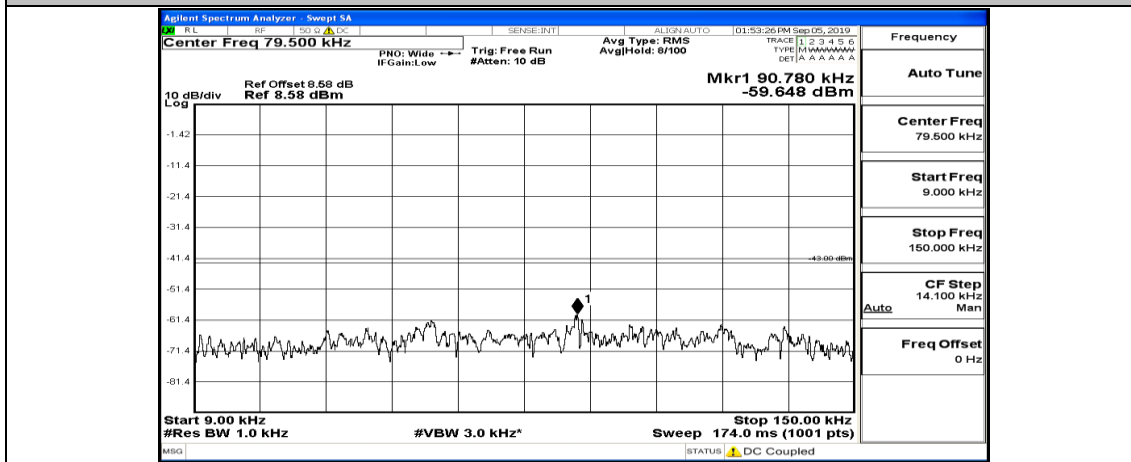

Channel Bandwidth: 10 MHz_HCH_16QAM_1RB#0

Channel Bandwidth: 10 MHz_HCH_16QAM_1RB#24

Channel Bandwidth: 10 MHz_HCH_16QAM_1RB#49

Channel Bandwidth: 15 MHz

(Channel Bandwidth:15 MHz)_LCH_QPSK_1RB#0

(Channel Bandwidth:15 MHz)_LCH_QPSK_1RB#37

(Channel Bandwidth:15 MHz)_LCH_QPSK_1RB#74

(Channel Bandwidth:15 MHz)_MCH_QPSK_1RB#0

(Channel Bandwidth:15 MHz)_MCH_QPSK_1RB#37

(Channel Bandwidth:15 MHz)_MCH_QPSK_1RB#74

(Channel Bandwidth:15 MHz)_HCH_QPSK_1RB#0