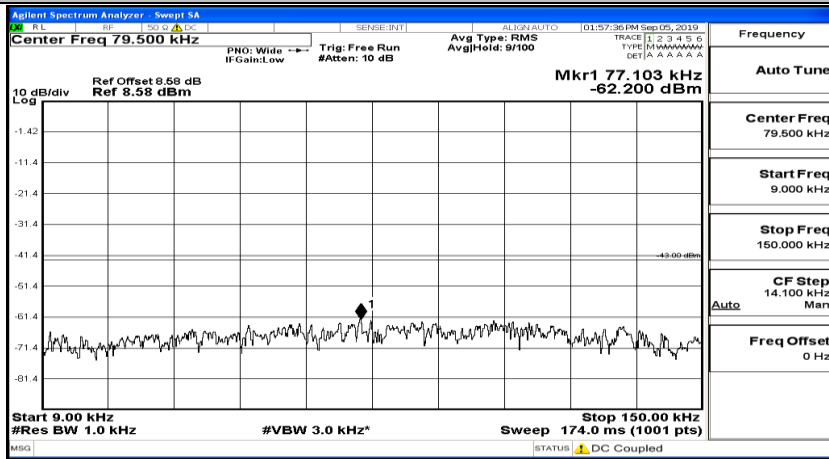

(Channel Bandwidth:20 MHz)_MCH_QPSK_1RB#0