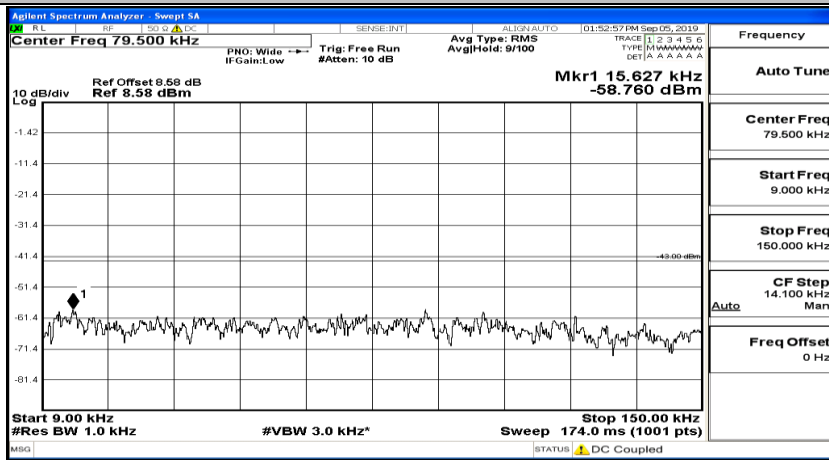

(Channel Bandwidth:15 MHz)_HCH_QPSK_1RB#37

(Channel Bandwidth:15 MHz)_HCH_QPSK_1RB#74

(Channel Bandwidth:15 MHz)_LCH_16QAM_1RB#0

(Channel Bandwidth:15 MHz) LCH_16QAM_1RB#37

(Channel Bandwidth:15 MHz) LCH_16QAM_1RB#74