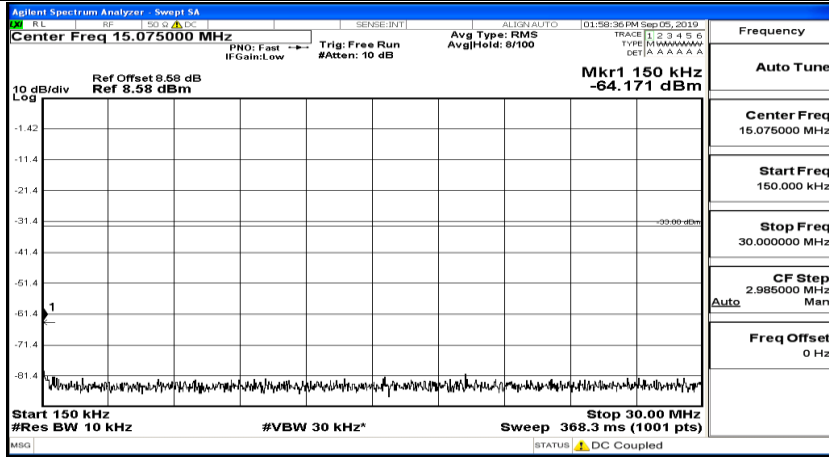

(Channel Bandwidth:20 MHz)_MCH_16QAM_1RB#99