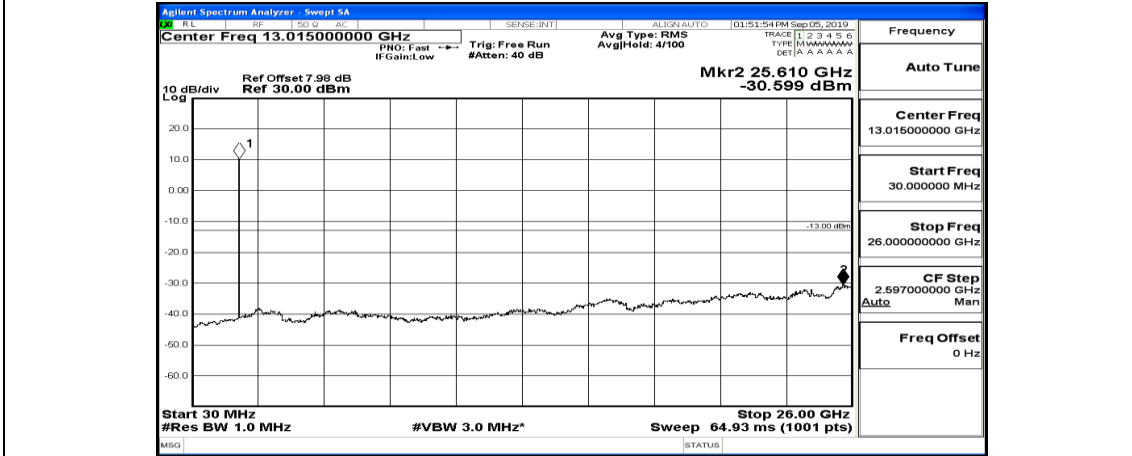

Channel Bandwidth: 10 MHz_HCH_16QAM_1RB#0

Channel Bandwidth: 10 MHz_HCH_16QAM_1RB#24

Channel Bandwidth: 10 MHz_HCH_16QAM_1RB#49

Channel Bandwidth: 15 MHz

(Channel Bandwidth:15 MHz)_LCH_QPSK_1RB#0

(Channel Bandwidth:15 MHz)_LCH_QPSK_1RB#37

(Channel Bandwidth:15 MHz)_LCH_QPSK_1RB#74

(Channel Bandwidth:15 MHz)_MCH_QPSK_1RB#0

(Channel Bandwidth:15 MHz)_MCH_QPSK_1RB#37

(Channel Bandwidth:15 MHz)_MCH_QPSK_1RB#74

(Channel Bandwidth:15 MHz)_HCH_QPSK_1RB#0