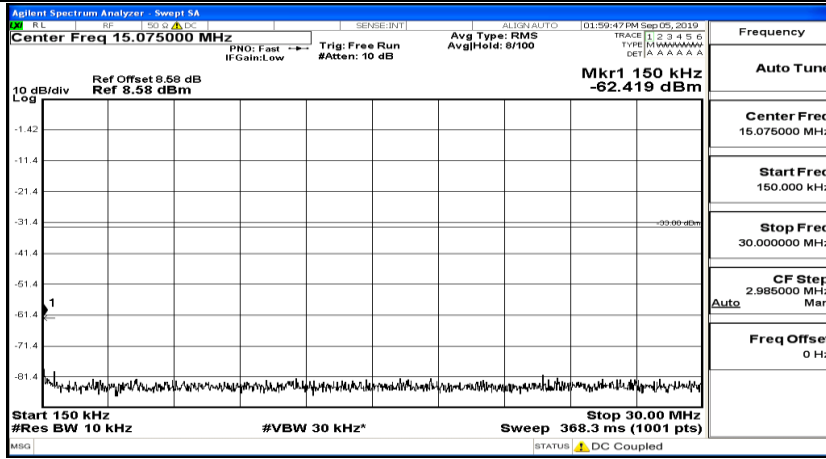

(Channel Bandwidth:20 MHz)_MCH_16QAM_1RB#49

(Channel Bandwidth:20 MHz)_MCH_16QAM_1RB#99

(Channel Bandwidth:20 MHz)_HCH_16QAM_1RB#0

(Channel Bandwidth:20 MHz)_HCH_16QAM_1RB#49

(Channel Bandwidth:20 MHz)_HCH_16QAM_1RB#99