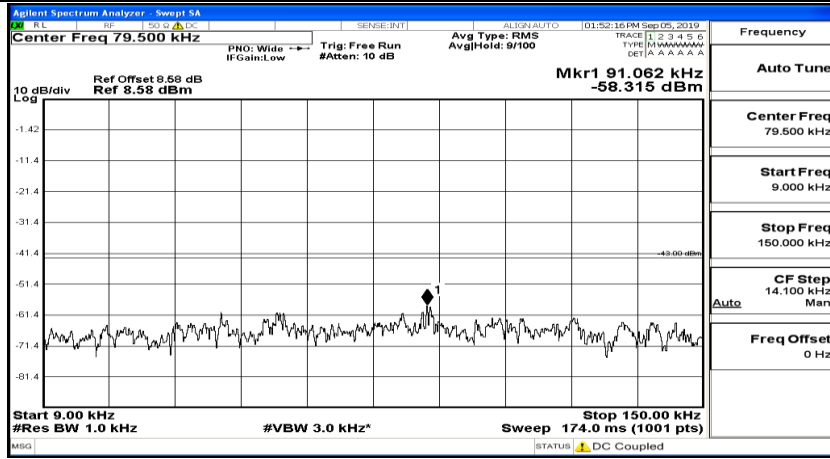

Channel Bandwidth: 10 MHz_HCH_16QAM_1RB#0

Channel Bandwidth: 10 MHz_HCH_16QAM_1RB#24

Channel Bandwidth: 10 MHz_HCH_16QAM_1RB#49

Channel Bandwidth: 15 MHz

(Channel Bandwidth:15 MHz)_LCH_QPSK_1RB#0

(Channel Bandwidth:15 MHz)_LCH_QPSK_1RB#37