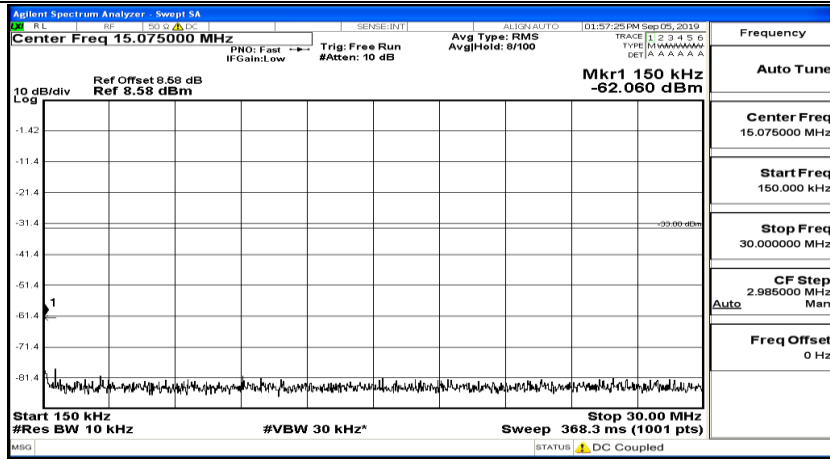

(Channel Bandwidth:20 MHz)_HCH_QPSK_1RB#99

(Channel Bandwidth:20 MHz)_LCH_16QAM_1RB#0

(Channel Bandwidth:20 MHz) LCH_16QAM_1RB#49

(Channel Bandwidth:20 MHz) LCH_16QAM_1RB#99

(Channel Bandwidth:20 MHz)_MCH_16QAM_1RB#0