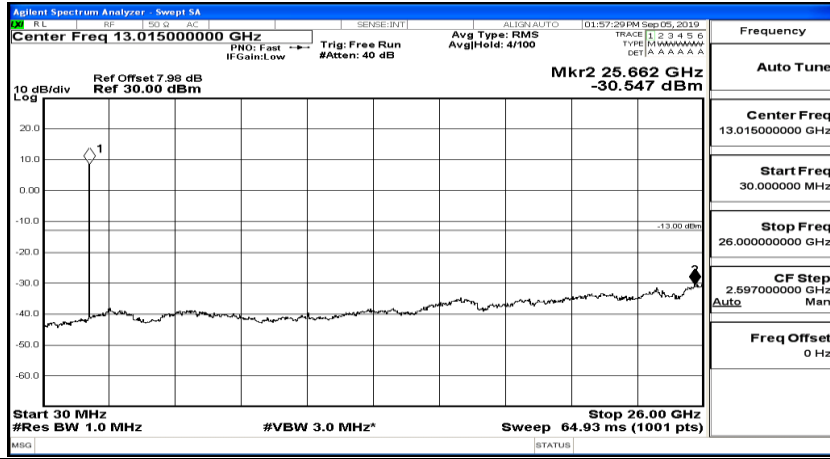

(Channel Bandwidth:20 MHz)_HCH_QPSK_1RB#99

(Channel Bandwidth:20 MHz)_LCH_16QAM_1RB#0

(Channel Bandwidth:20 MHz) LCH_16QAM_1RB#49

(Channel Bandwidth:20 MHz) LCH_16QAM_1RB#99

(Channel Bandwidth:20 MHz)_MCH_16QAM_1RB#0