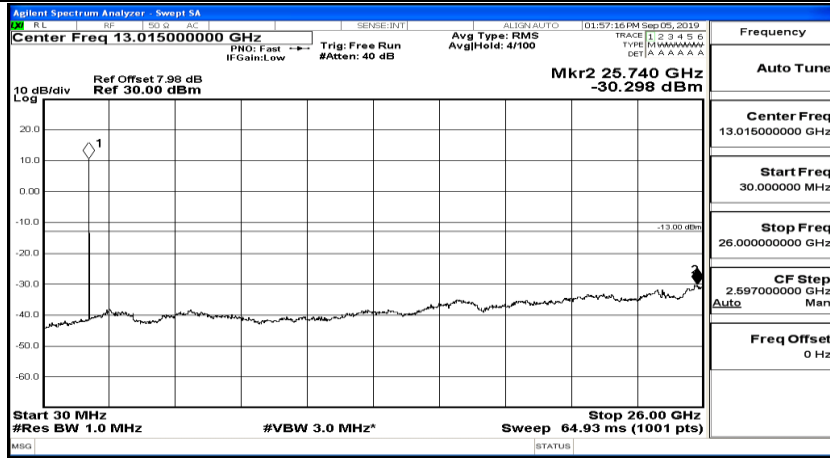

(Channel Bandwidth:20 MHz)_HCH_QPSK_1RB#99

(Channel Bandwidth:20 MHz)_LCH_16QAM_1RB#0

(Channel Bandwidth:20 MHz) LCH_16QAM_1RB#49

(Channel Bandwidth:20 MHz) LCH_16QAM_1RB#99

(Channel Bandwidth:20 MHz)_MCH_16QAM_1RB#0