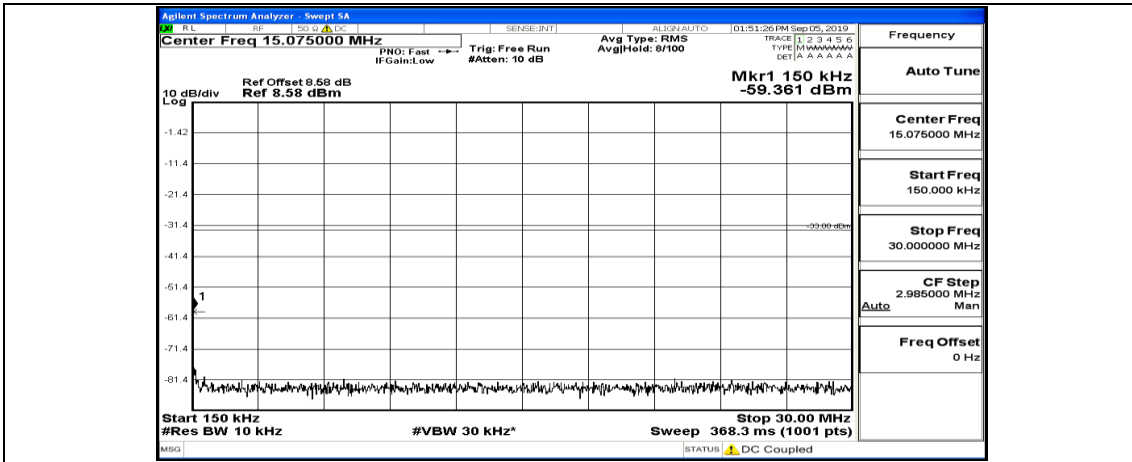

Channel Bandwidth: 10 MHz_HCH_16QAM_1RB#0

Channel Bandwidth: 10 MHz_HCH_16QAM_1RB#24

Channel Bandwidth: 10 MHz_HCH_16QAM_1RB#49

Channel Bandwidth: 15 MHz

(Channel Bandwidth:15 MHz)_LCH_QPSK_1RB#0

(Channel Bandwidth:15 MHz)_LCH_QPSK_1RB#37

(Channel Bandwidth:15 MHz)_LCH_QPSK_1RB#74

(Channel Bandwidth:15 MHz)_MCH_QPSK_1RB#0

(Channel Bandwidth:15 MHz)_MCH_QPSK_1RB#37

(Channel Bandwidth:15 MHz)_MCH_QPSK_1RB#74

(Channel Bandwidth:15 MHz)_HCH_QPSK_1RB#0