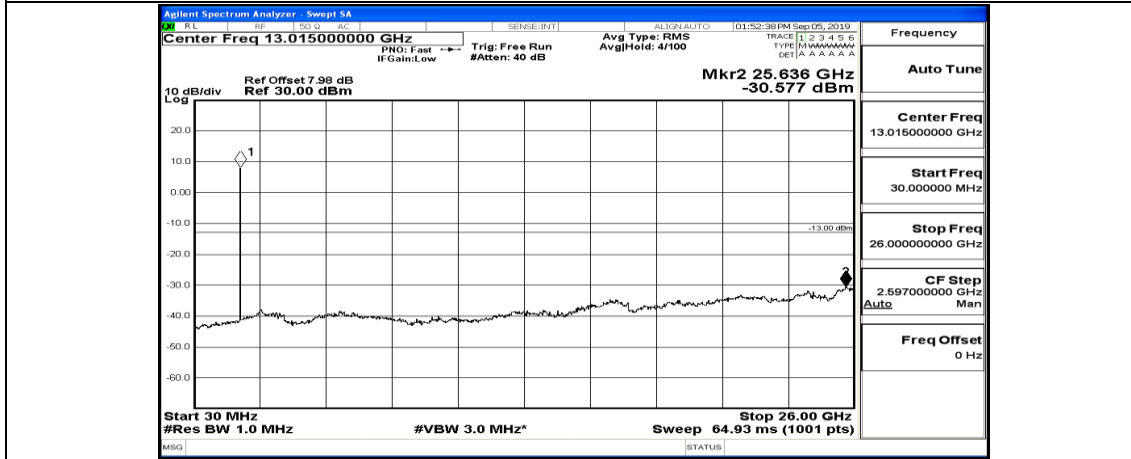

Channel Bandwidth: 10 MHz_HCH_16QAM_1RB#0

Channel Bandwidth: 10 MHz_HCH_16QAM_1RB#24

Channel Bandwidth: 10 MHz_HCH_16QAM_1RB#49

Channel Bandwidth: 15 MHz

(Channel Bandwidth:15 MHz)_LCH_QPSK_1RB#0

(Channel Bandwidth:15 MHz)_LCH_QPSK_1RB#37

(Channel Bandwidth:15 MHz)_LCH_QPSK_1RB#74

(Channel Bandwidth:15 MHz)_MCH_QPSK_1RB#0

(Channel Bandwidth:15 MHz)_MCH_QPSK_1RB#37

(Channel Bandwidth:15 MHz)_MCH_QPSK_1RB#74

(Channel Bandwidth:15 MHz)_HCH_QPSK_1RB#0