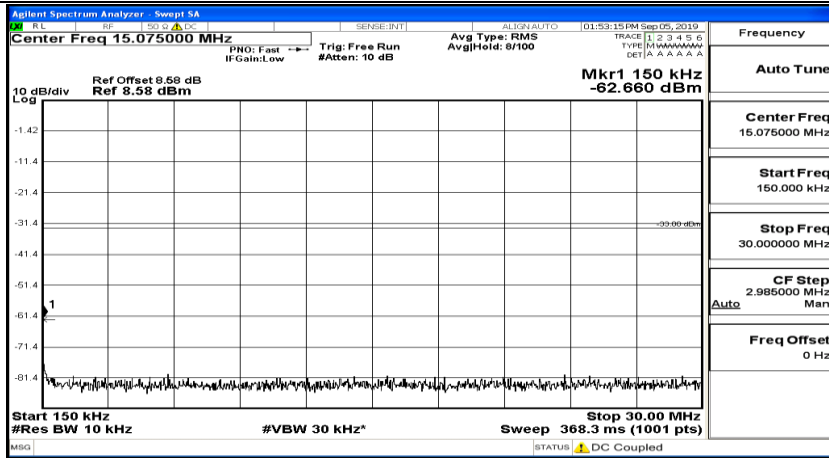

(Channel Bandwidth:15 MHz)_HCH_QPSK_1RB#37

(Channel Bandwidth:15 MHz)_HCH_QPSK_1RB#74

(Channel Bandwidth:15 MHz)_LCH_16QAM_1RB#0

(Channel Bandwidth:15 MHz) LCH_16QAM_1RB#37

(Channel Bandwidth:15 MHz) LCH_16QAM_1RB#74