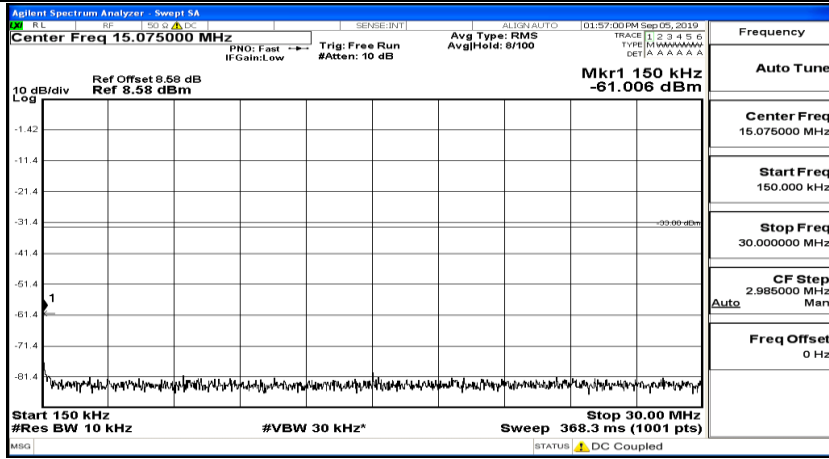

(Channel Bandwidth:20 MHz) LCH_16QAM_1RB#49