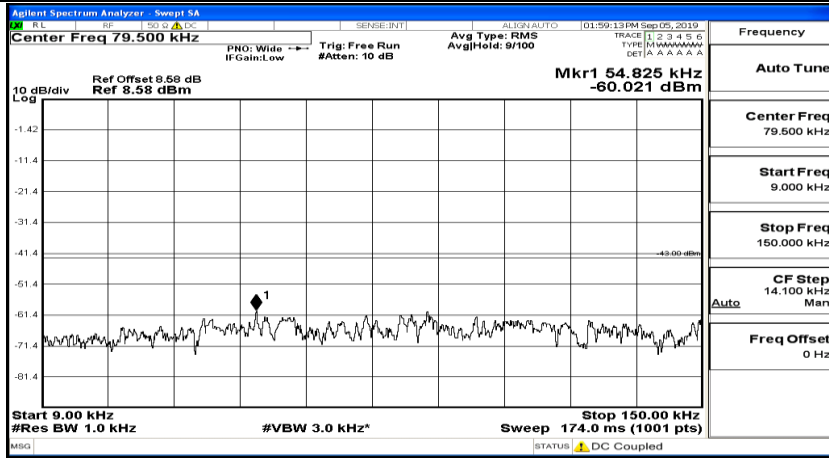

(Channel Bandwidth:20 MHz)_MCH_QPSK_1RB#0

(Channel Bandwidth:20 MHz)_MCH_QPSK_1RB#49

(Channel Bandwidth:20 MHz)_MCH_QPSK_1RB#99

(Channel Bandwidth:20 MHz)_HCH_QPSK_1RB#0

(Channel Bandwidth:20 MHz)_HCH_QPSK_1RB#49