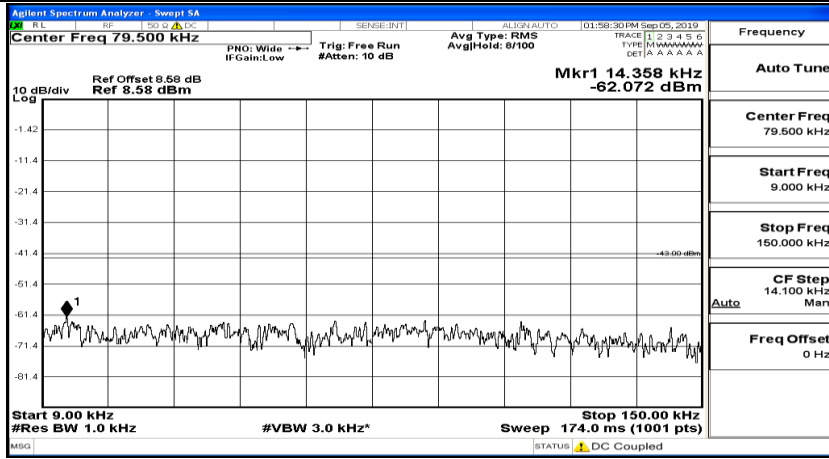

(Channel Bandwidth:20 MHz)_MCH_16QAM_1RB#99