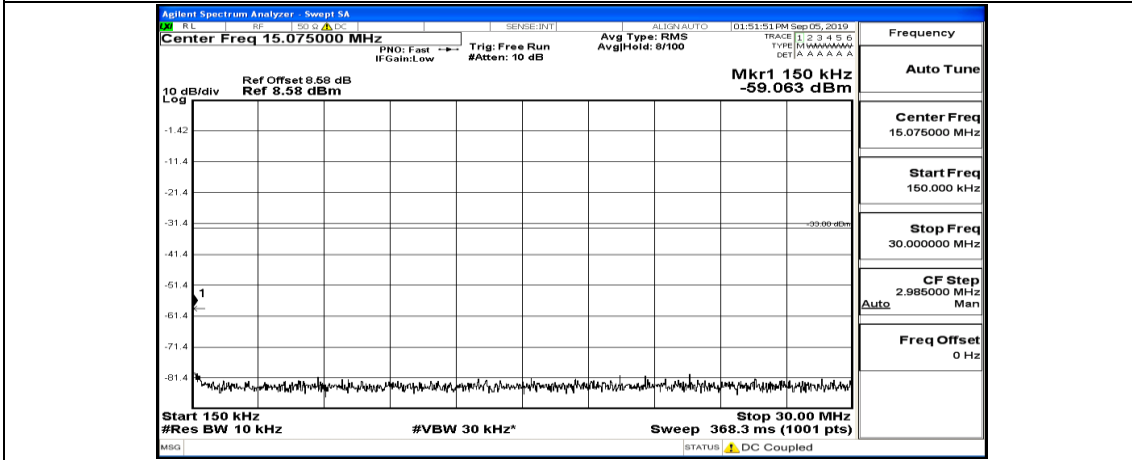

Channel Bandwidth: 10 MHz_HCH_16QAM_1RB#0

Channel Bandwidth: 10 MHz_HCH_16QAM_1RB#24

Channel Bandwidth: 10 MHz_HCH_16QAM_1RB#49

Channel Bandwidth: 15 MHz

(Channel Bandwidth:15 MHz)_LCH_QPSK_1RB#0

(Channel Bandwidth:15 MHz)_LCH_QPSK_1RB#37

(Channel Bandwidth:15 MHz)_LCH_QPSK_1RB#74

(Channel Bandwidth:15 MHz)_MCH_QPSK_1RB#0

(Channel Bandwidth:15 MHz)_MCH_QPSK_1RB#37

(Channel Bandwidth:15 MHz)_MCH_QPSK_1RB#74

(Channel Bandwidth:15 MHz)_HCH_QPSK_1RB#0