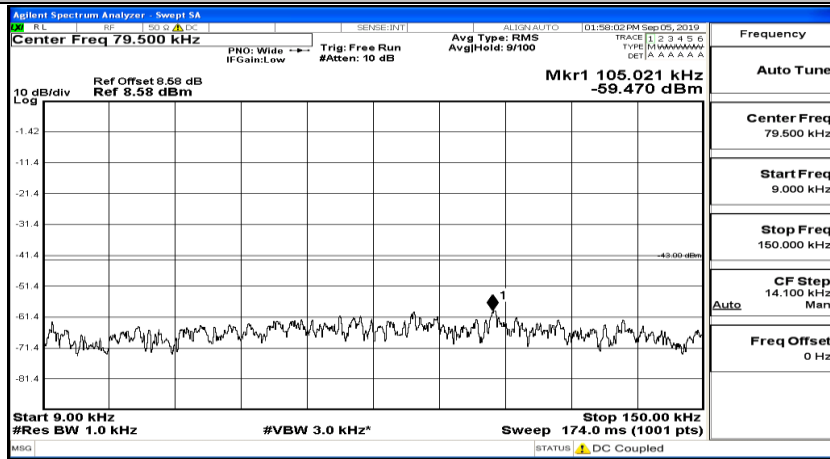

(Channel Bandwidth:20 MHz)_MCH_QPSK_1RB#0

(Channel Bandwidth:20 MHz)_MCH_QPSK_1RB#49

(Channel Bandwidth:20 MHz)_MCH_QPSK_1RB#99

(Channel Bandwidth:20 MHz)_HCH_QPSK_1RB#0

(Channel Bandwidth:20 MHz)_HCH_QPSK_1RB#49