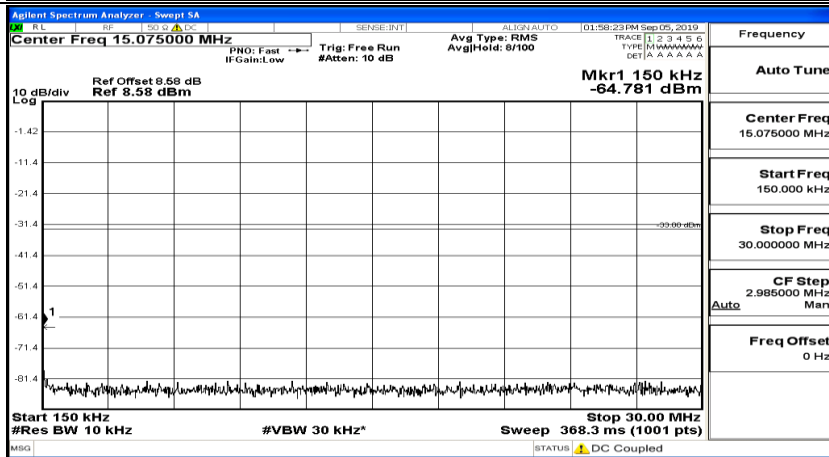

(Channel Bandwidth:20 MHz)_HCH_QPSK_1RB#99

(Channel Bandwidth:20 MHz)_LCH_16QAM_1RB#0

(Channel Bandwidth:20 MHz) LCH_16QAM_1RB#49

(Channel Bandwidth:20 MHz) LCH_16QAM_1RB#99

(Channel Bandwidth:20 MHz)_MCH_16QAM_1RB#0