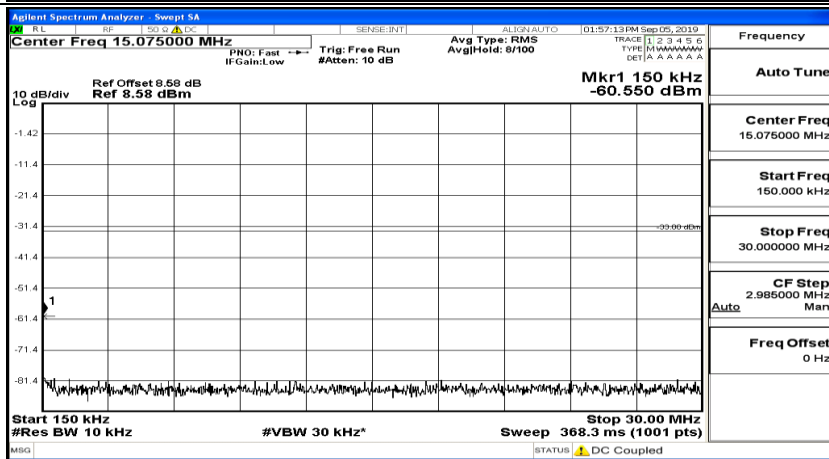

(Channel Bandwidth:20 MHz)_HCH_QPSK_1RB#99

(Channel Bandwidth:20 MHz)_LCH_16QAM_1RB#0

(Channel Bandwidth:20 MHz) LCH_16QAM_1RB#49

(Channel Bandwidth:20 MHz) LCH_16QAM_1RB#99

(Channel Bandwidth:20 MHz)_MCH_16QAM_1RB#0