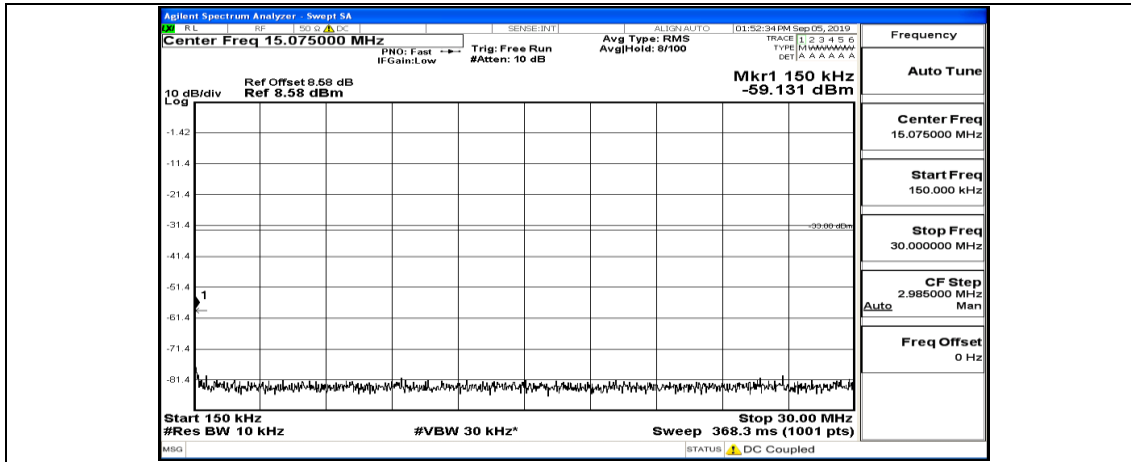

Channel Bandwidth: 10 MHz_HCH_16QAM_1RB#0

Channel Bandwidth: 10 MHz_HCH_16QAM_1RB#24

Channel Bandwidth: 10 MHz_HCH_16QAM_1RB#49

Channel Bandwidth: 15 MHz

(Channel Bandwidth:15 MHz)_LCH_QPSK_1RB#0

(Channel Bandwidth:15 MHz)_LCH_QPSK_1RB#37

(Channel Bandwidth:15 MHz)_LCH_QPSK_1RB#74

(Channel Bandwidth:15 MHz)_MCH_QPSK_1RB#0

(Channel Bandwidth:15 MHz)_MCH_QPSK_1RB#37

(Channel Bandwidth:15 MHz)_MCH_QPSK_1RB#74

(Channel Bandwidth:15 MHz)_HCH_QPSK_1RB#0