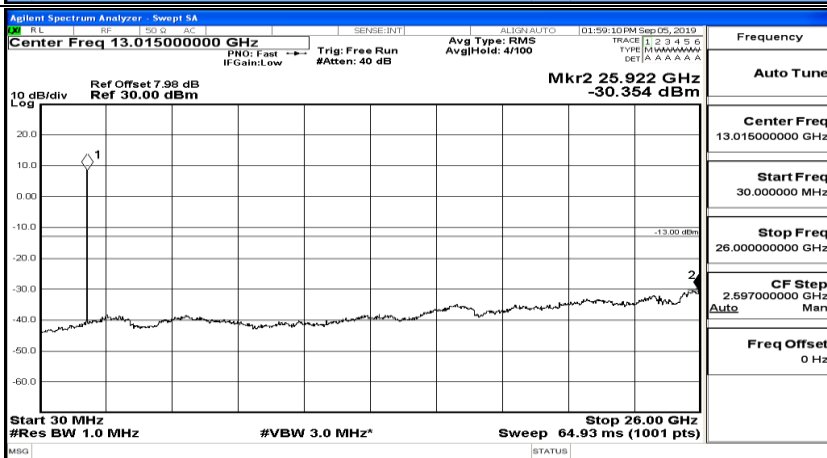

(Channel Bandwidth:20 MHz)_MCH_QPSK_1RB#0

(Channel Bandwidth:20 MHz)_MCH_QPSK_1RB#49

(Channel Bandwidth:20 MHz)_MCH_QPSK_1RB#99

(Channel Bandwidth:20 MHz)_HCH_QPSK_1RB#0

(Channel Bandwidth:20 MHz)_HCH_QPSK_1RB#49