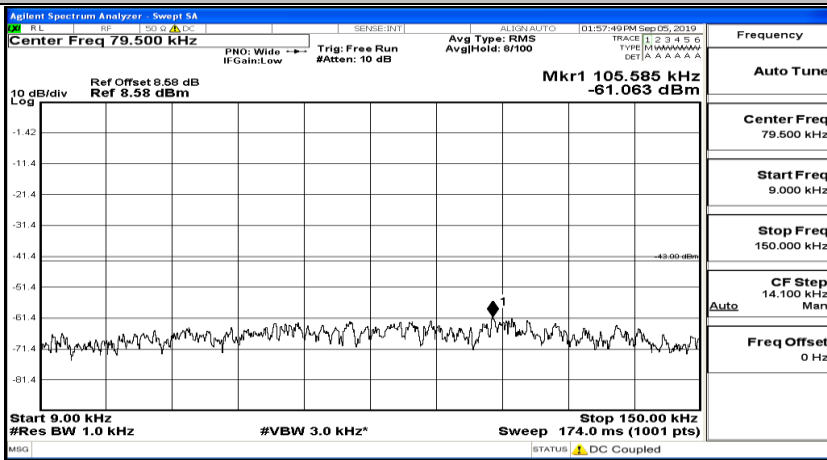

(Channel Bandwidth:20 MHz)_MCH_QPSK_1RB#49