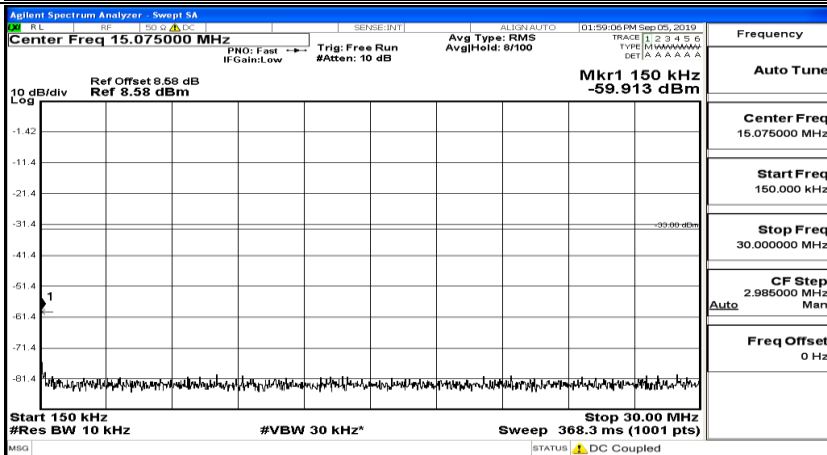

(Channel Bandwidth:20 MHz)_MCH_QPSK_1RB#0

(Channel Bandwidth:20 MHz)_MCH_QPSK_1RB#49

(Channel Bandwidth:20 MHz)_MCH_QPSK_1RB#99

(Channel Bandwidth:20 MHz)_HCH_QPSK_1RB#0

(Channel Bandwidth:20 MHz)_HCH_QPSK_1RB#49