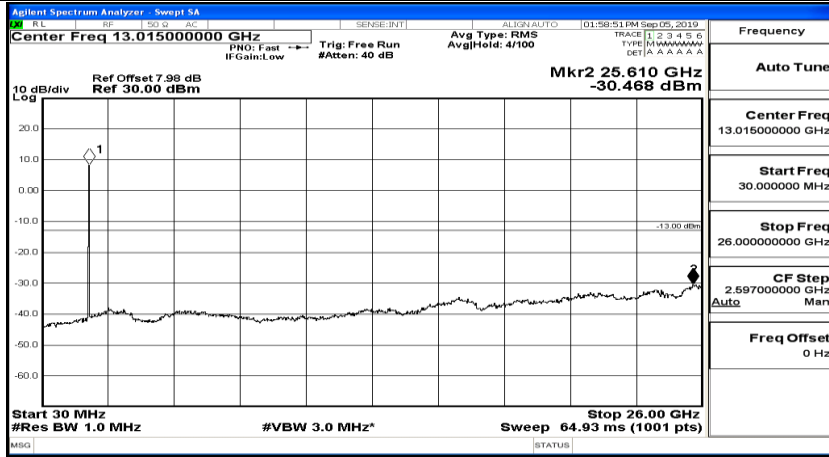

(Channel Bandwidth:20 MHz)_HCH_16QAM_1RB#0