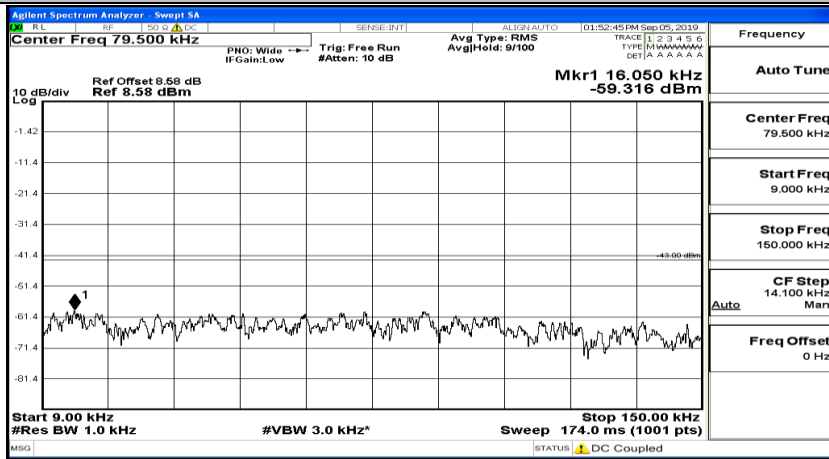

(Channel Bandwidth:15 MHz)_HCH_QPSK_1RB#37

(Channel Bandwidth:15 MHz)_HCH_QPSK_1RB#74

(Channel Bandwidth:15 MHz)_LCH_16QAM_1RB#0

(Channel Bandwidth:15 MHz) LCH_16QAM_1RB#37

(Channel Bandwidth:15 MHz) LCH_16QAM_1RB#74