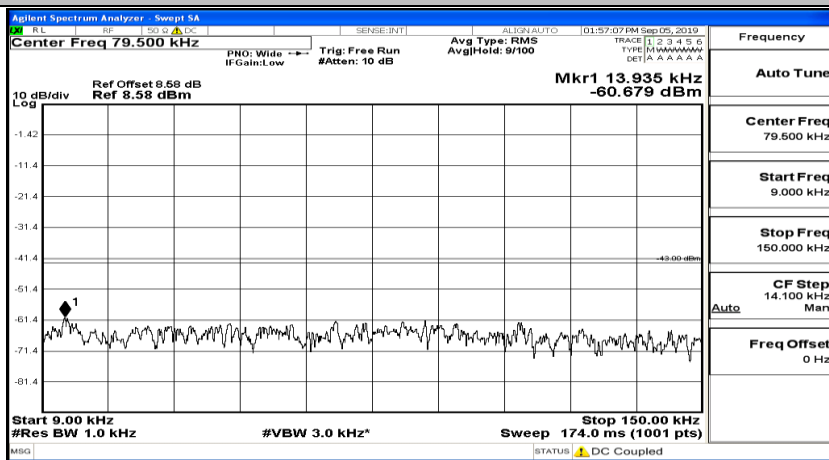

(Channel Bandwidth:20 MHz)_HCH_QPSK_1RB#99

(Channel Bandwidth:20 MHz)_LCH_16QAM_1RB#0

(Channel Bandwidth:20 MHz) LCH_16QAM_1RB#49

(Channel Bandwidth:20 MHz) LCH_16QAM_1RB#99

(Channel Bandwidth:20 MHz)_MCH_16QAM_1RB#0