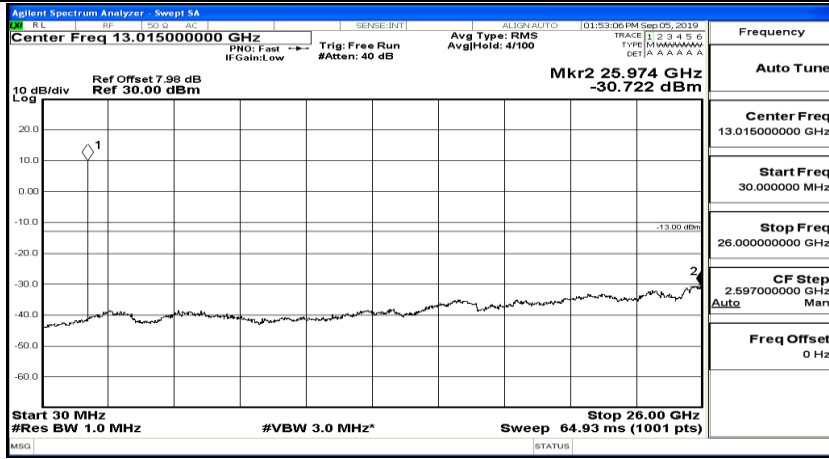

(Channel Bandwidth:15 MHz)_HCH_QPSK_1RB#37

(Channel Bandwidth:15 MHz)_HCH_QPSK_1RB#74

(Channel Bandwidth:15 MHz)_LCH_16QAM_1RB#0

(Channel Bandwidth:15 MHz) LCH_16QAM_1RB#37

(Channel Bandwidth:15 MHz) LCH_16QAM_1RB#74