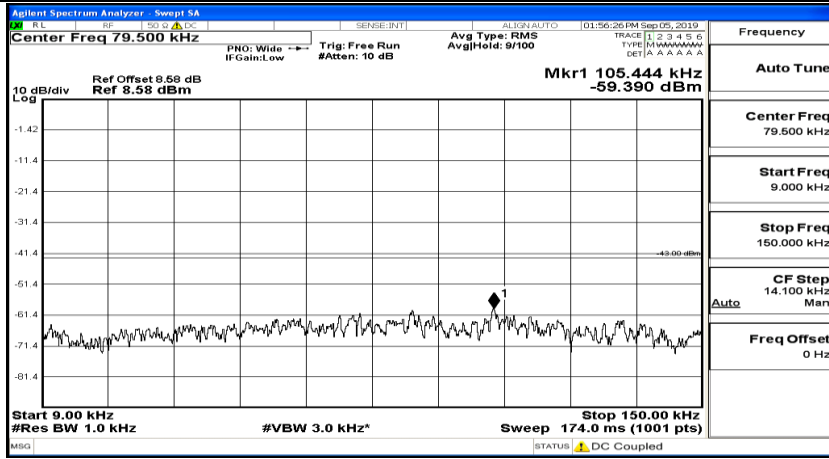

(Channel Bandwidth:15 MHz)_HCH_16QAM_1RB#74

(Channel Bandwidth:15 MHz)_HCH_16QAM_37RB#0

Channel Bandwidth: 20 MHz

(Channel Bandwidth:20 MHz)_LCH_QPSK_1RB#0

(Channel Bandwidth:20 MHz)_LCH_QPSK_1RB#49

(Channel Bandwidth:20 MHz)_LCH_QPSK_1RB#99