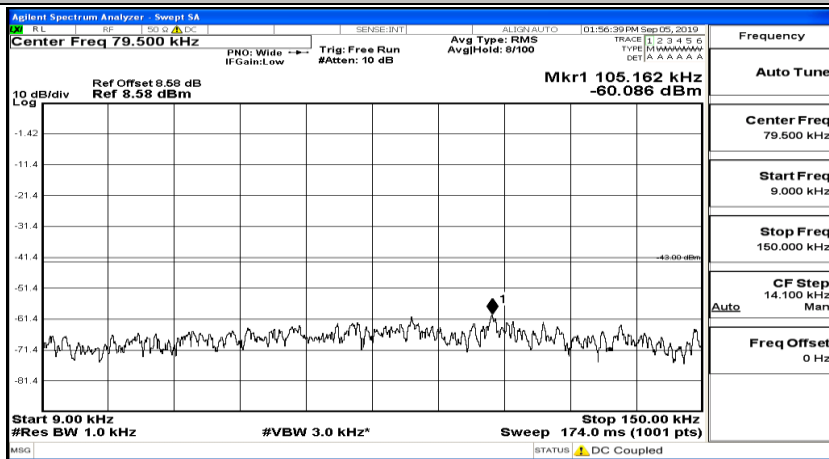

(Channel Bandwidth:15 MHz)_HCH_16QAM_1RB#74

(Channel Bandwidth:15 MHz)_HCH_16QAM_37RB#0

Channel Bandwidth: 20 MHz

(Channel Bandwidth:20 MHz)_LCH_QPSK_1RB#0

(Channel Bandwidth:20 MHz)_LCH_QPSK_1RB#49

(Channel Bandwidth:20 MHz)_LCH_QPSK_1RB#99