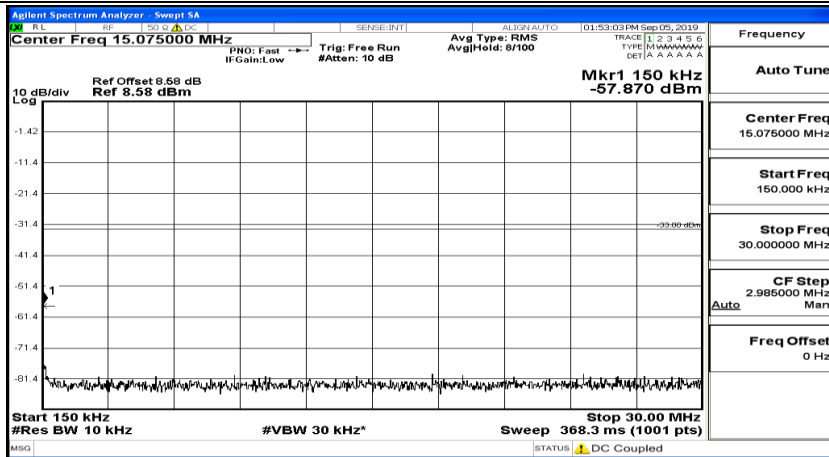

(Channel Bandwidth:15 MHz)_HCH_QPSK_1RB#37

(Channel Bandwidth:15 MHz)_HCH_QPSK_1RB#74

(Channel Bandwidth:15 MHz)_LCH_16QAM_1RB#0

(Channel Bandwidth:15 MHz) LCH_16QAM_1RB#37

(Channel Bandwidth:15 MHz) LCH_16QAM_1RB#74