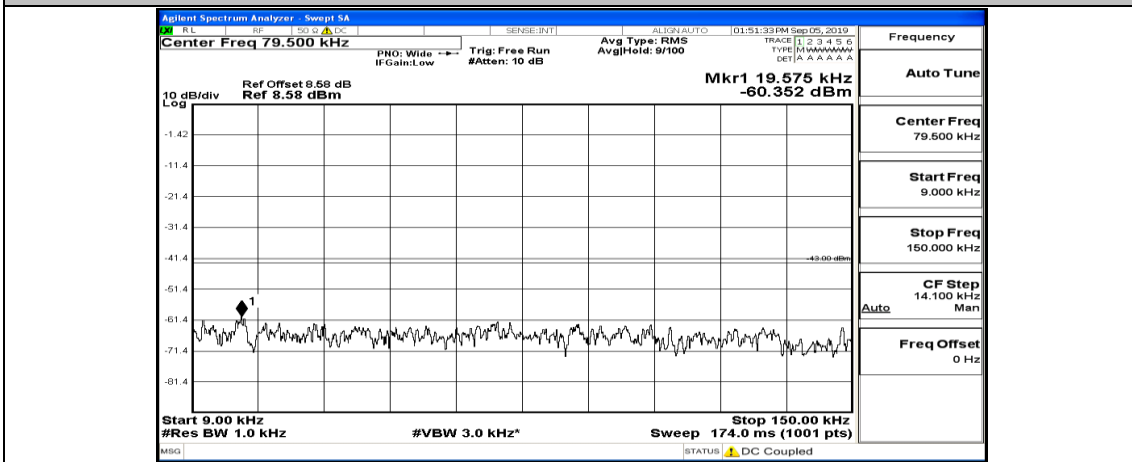

Channel Bandwidth: 10 MHz_HCH_16QAM_1RB#0

Channel Bandwidth: 10 MHz_HCH_16QAM_1RB#24

Channel Bandwidth: 10 MHz_HCH_16QAM_1RB#49

Channel Bandwidth: 15 MHz

(Channel Bandwidth:15 MHz)_LCH_QPSK_1RB#0

(Channel Bandwidth:15 MHz)_LCH_QPSK_1RB#37

(Channel Bandwidth:15 MHz)_LCH_QPSK_1RB#74

(Channel Bandwidth:15 MHz)_MCH_QPSK_1RB#0

(Channel Bandwidth:15 MHz)_MCH_QPSK_1RB#37

(Channel Bandwidth:15 MHz)_MCH_QPSK_1RB#74

(Channel Bandwidth:15 MHz)_HCH_QPSK_1RB#0