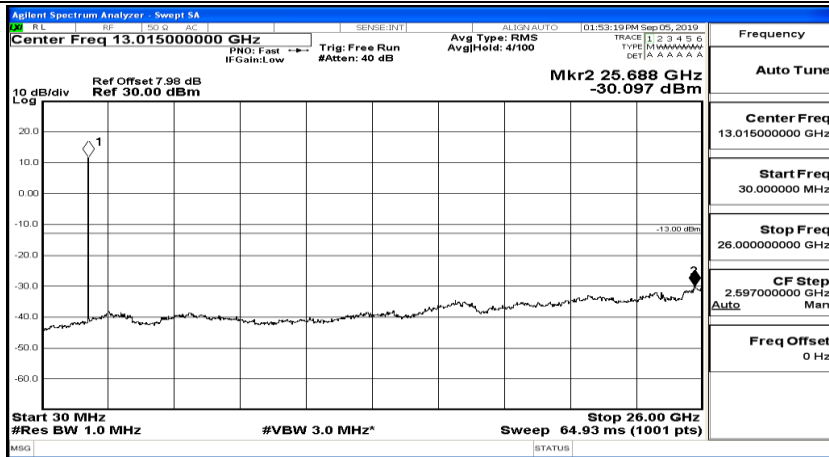

(Channel Bandwidth:15 MHz)_HCH_QPSK_1RB#37

(Channel Bandwidth:15 MHz)_HCH_QPSK_1RB#74

(Channel Bandwidth:15 MHz)_LCH_16QAM_1RB#0

(Channel Bandwidth:15 MHz) LCH_16QAM_1RB#37

(Channel Bandwidth:15 MHz) LCH_16QAM_1RB#74