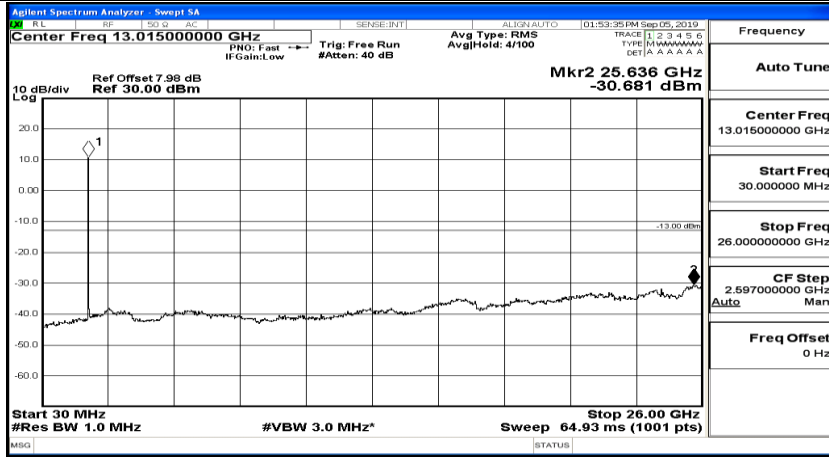

(Channel Bandwidth:15 MHz)_MCH_QPSK_1RB#37