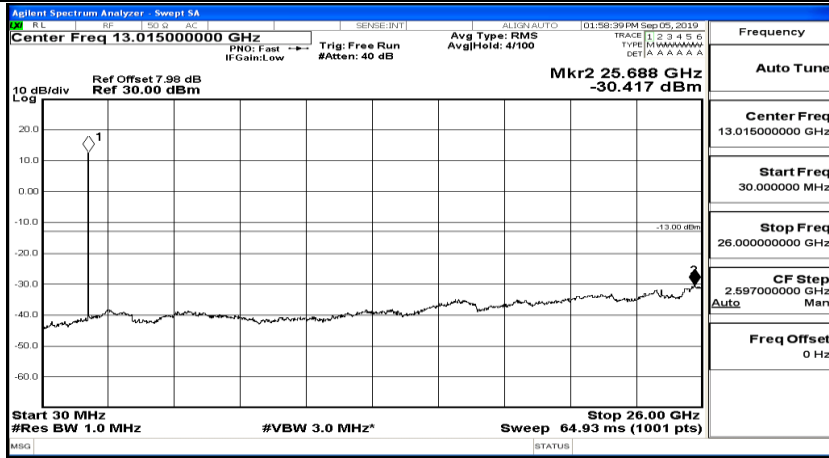

(Channel Bandwidth:20 MHz)_MCH_16QAM_1RB#99