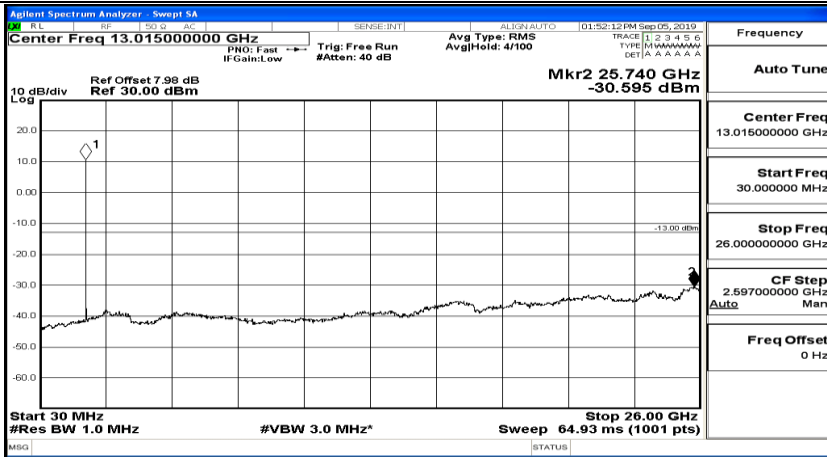

Channel Bandwidth: 10 MHz_HCH_16QAM_1RB#0

Channel Bandwidth: 10 MHz_HCH_16QAM_1RB#24

Channel Bandwidth: 10 MHz_HCH_16QAM_1RB#49

Channel Bandwidth: 15 MHz

(Channel Bandwidth:15 MHz)_LCH_QPSK_1RB#0

(Channel Bandwidth:15 MHz)_LCH_QPSK_1RB#37