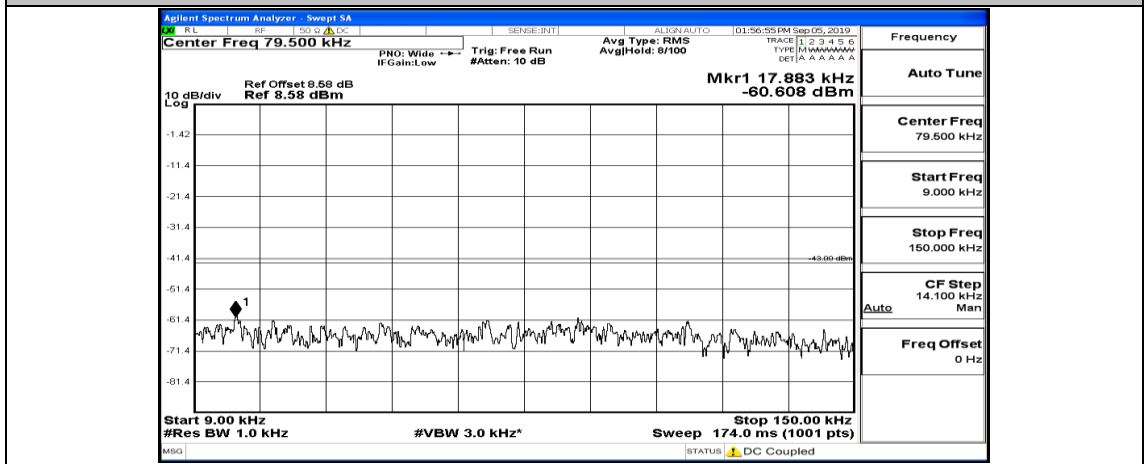

(Channel Bandwidth:20 MHz)_LCH_16QAM_1RB#0