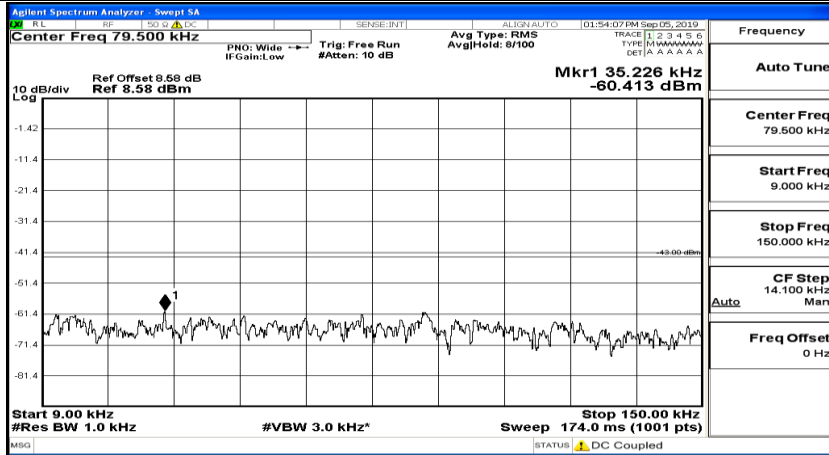

(Channel Bandwidth:15 MHz)_MCH_16QAM_1RB#0

(Channel Bandwidth:15 MHz)_MCH_16QAM_1RB#37