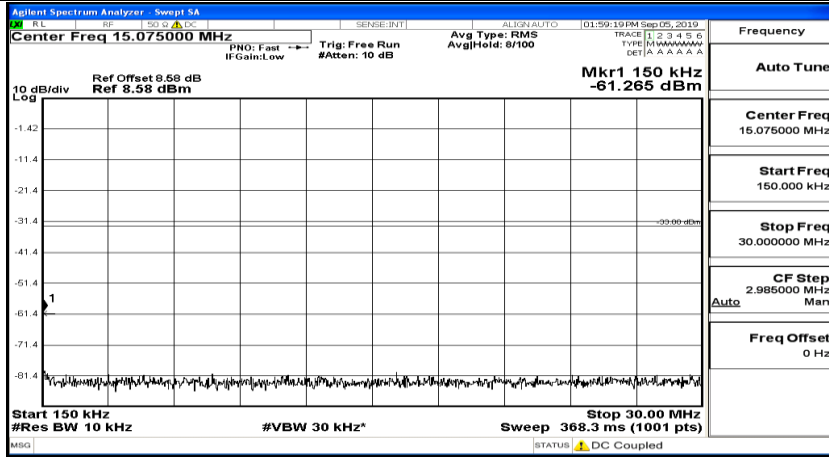

(Channel Bandwidth:20 MHz)_MCH_QPSK_1RB#0

(Channel Bandwidth:20 MHz)_MCH_QPSK_1RB#49

(Channel Bandwidth:20 MHz)_MCH_QPSK_1RB#99

(Channel Bandwidth:20 MHz)_HCH_QPSK_1RB#0

(Channel Bandwidth:20 MHz)_HCH_QPSK_1RB#49