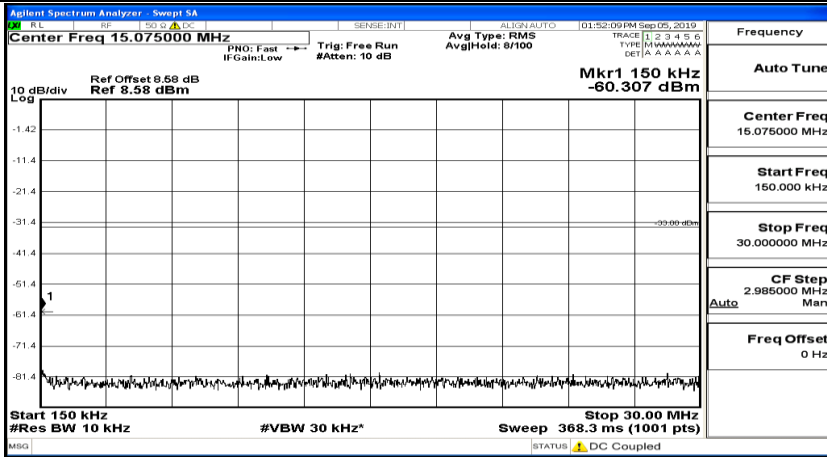

Channel Bandwidth: 10 MHz_HCH_16QAM_1RB#0

Channel Bandwidth: 10 MHz_HCH_16QAM_1RB#24

Channel Bandwidth: 10 MHz_HCH_16QAM_1RB#49

Channel Bandwidth: 15 MHz

(Channel Bandwidth:15 MHz)_LCH_QPSK_1RB#0

(Channel Bandwidth:15 MHz)_LCH_QPSK_1RB#37