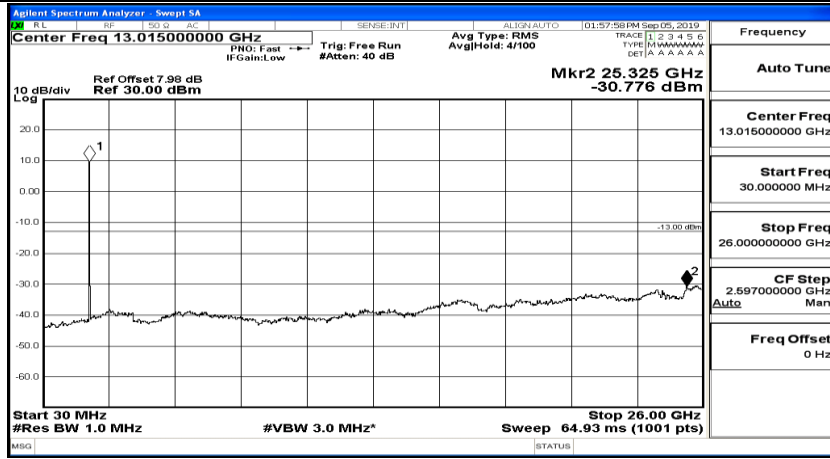

(Channel Bandwidth:20 MHz)_MCH_QPSK_1RB#99