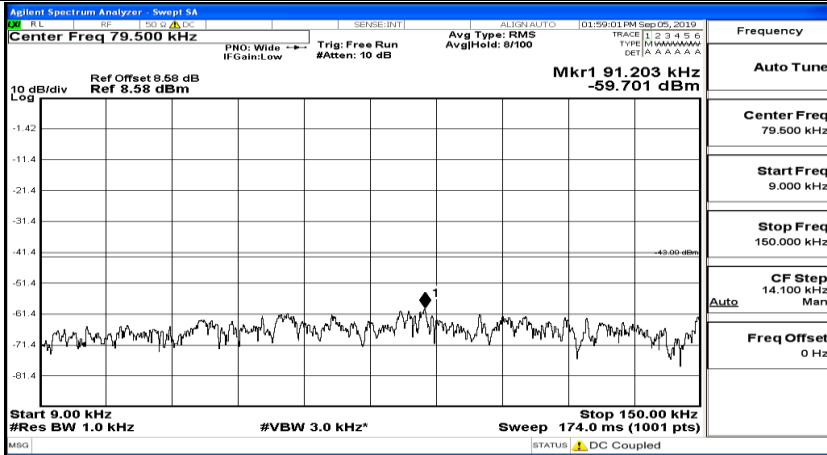

(Channel Bandwidth:20 MHz)_MCH_QPSK_1RB#0

(Channel Bandwidth:20 MHz)_MCH_QPSK_1RB#49

(Channel Bandwidth:20 MHz)_MCH_QPSK_1RB#99

(Channel Bandwidth:20 MHz)_HCH_QPSK_1RB#0

(Channel Bandwidth:20 MHz)_HCH_QPSK_1RB#49