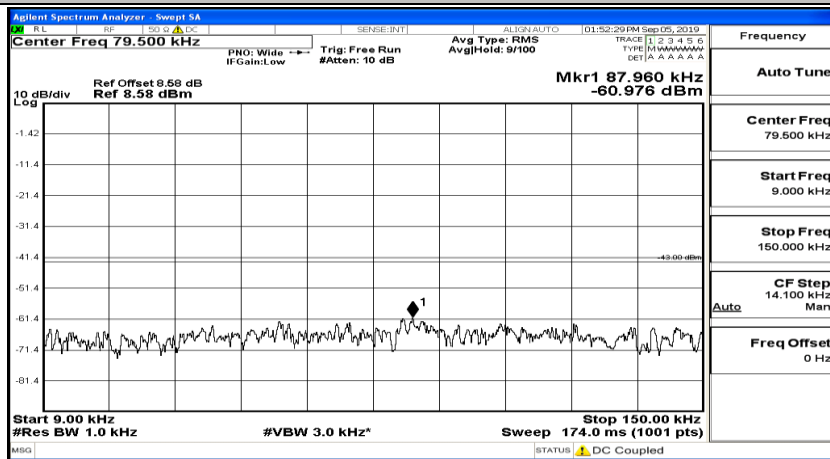

(Channel Bandwidth:15 MHz)_LCH_QPSK_1RB#74