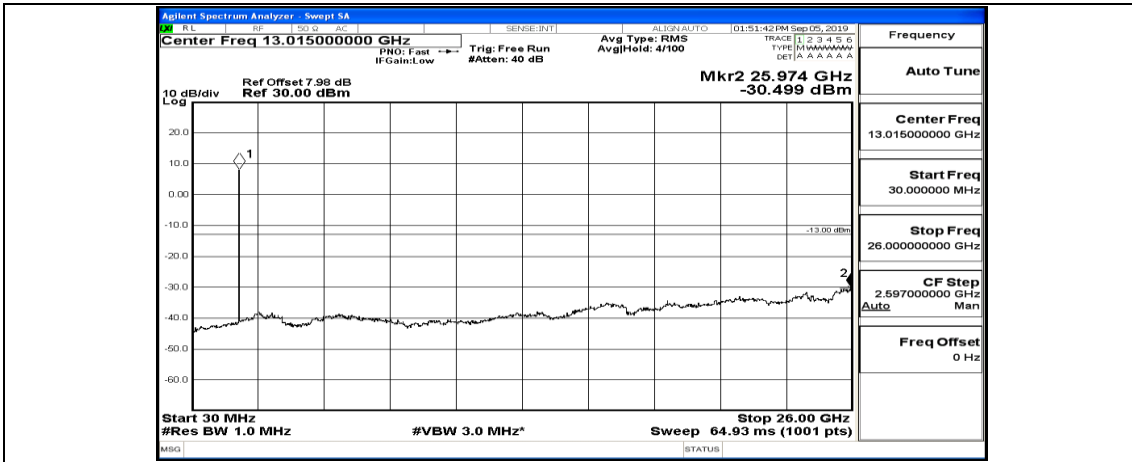

Channel Bandwidth: 10 MHz_HCH_16QAM_1RB#0

Channel Bandwidth: 10 MHz_HCH_16QAM_1RB#24

Channel Bandwidth: 10 MHz_HCH_16QAM_1RB#49

Channel Bandwidth: 15 MHz

(Channel Bandwidth:15 MHz)_LCH_QPSK_1RB#0

(Channel Bandwidth:15 MHz)_LCH_QPSK_1RB#37

(Channel Bandwidth:15 MHz)_LCH_QPSK_1RB#74

(Channel Bandwidth:15 MHz)_MCH_QPSK_1RB#0

(Channel Bandwidth:15 MHz)_MCH_QPSK_1RB#37

(Channel Bandwidth:15 MHz)_MCH_QPSK_1RB#74

(Channel Bandwidth:15 MHz)_HCH_QPSK_1RB#0