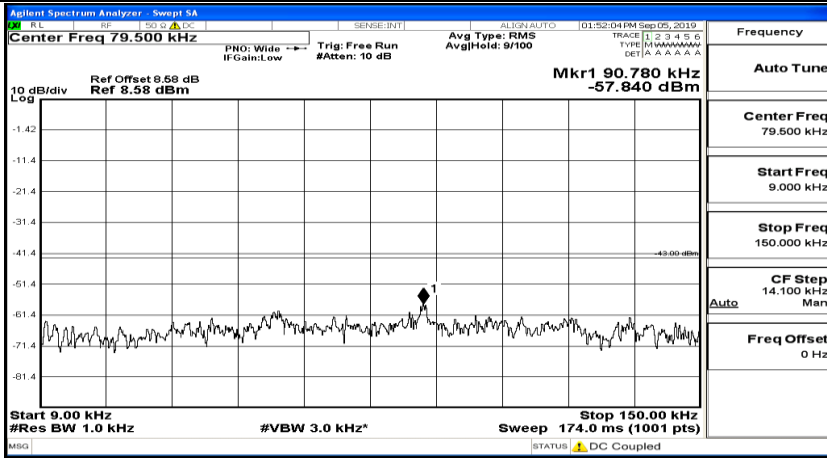

Channel Bandwidth: 10 MHz_HCH_16QAM_1RB#0

Channel Bandwidth: 10 MHz_HCH_16QAM_1RB#24

Channel Bandwidth: 10 MHz_HCH_16QAM_1RB#49

Channel Bandwidth: 15 MHz

(Channel Bandwidth:15 MHz)_LCH_QPSK_1RB#0

(Channel Bandwidth:15 MHz)_LCH_QPSK_1RB#37