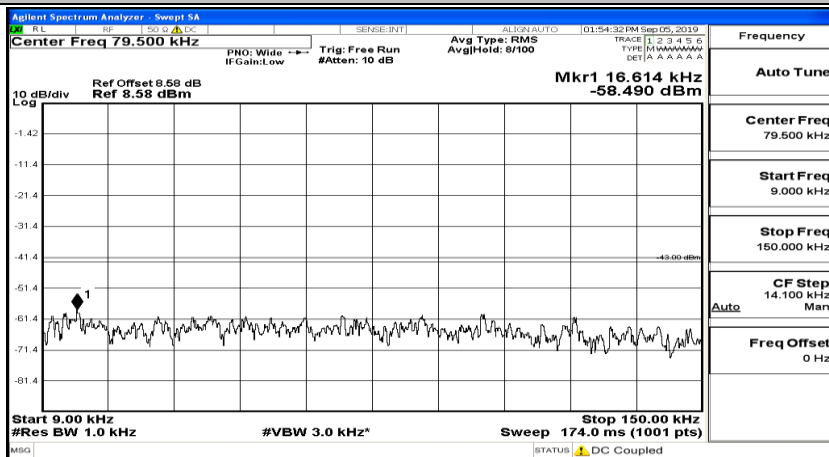

(Channel Bandwidth:15 MHz)_MCH_16QAM_1RB#74