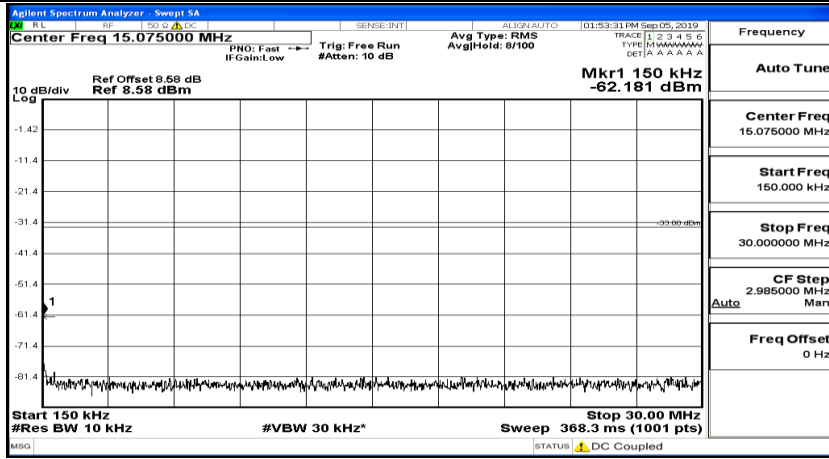

Channel Bandwidth: 10 MHz_HCH_16QAM_1RB#0

Channel Bandwidth: 10 MHz_HCH_16QAM_1RB#24

Channel Bandwidth: 10 MHz_HCH_16QAM_1RB#49

Channel Bandwidth: 15 MHz

(Channel Bandwidth:15 MHz)_LCH_QPSK_1RB#0

(Channel Bandwidth:15 MHz)_LCH_QPSK_1RB#37

(Channel Bandwidth:15 MHz)_LCH_QPSK_1RB#74

(Channel Bandwidth:15 MHz)_MCH_QPSK_1RB#0

(Channel Bandwidth:15 MHz)_MCH_QPSK_1RB#37

(Channel Bandwidth:15 MHz)_MCH_QPSK_1RB#74

(Channel Bandwidth:15 MHz)_HCH_QPSK_1RB#0