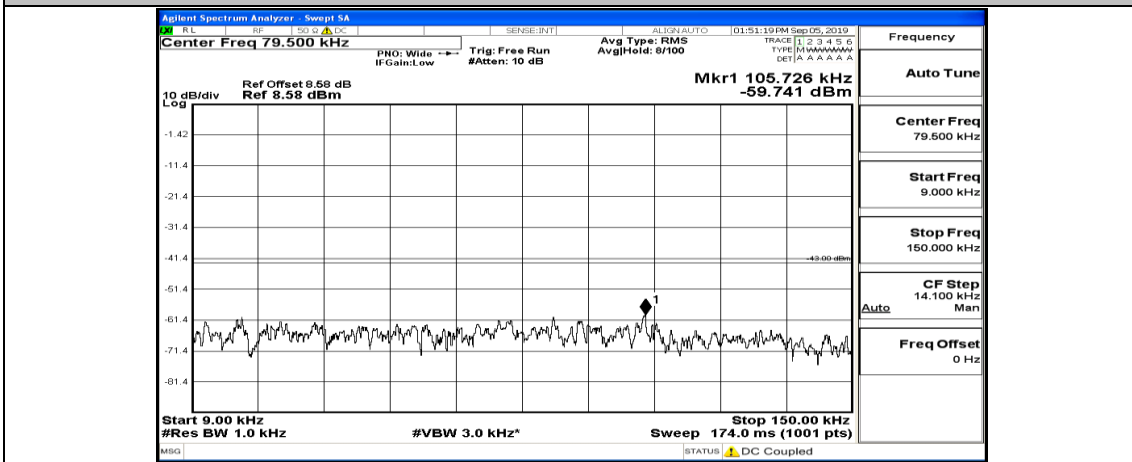

Channel Bandwidth: 10 MHz_HCH_16QAM_1RB#0

Channel Bandwidth: 10 MHz_HCH_16QAM_1RB#24

Channel Bandwidth: 10 MHz_HCH_16QAM_1RB#49

Channel Bandwidth: 15 MHz

(Channel Bandwidth:15 MHz)_LCH_QPSK_1RB#0

(Channel Bandwidth:15 MHz)_LCH_QPSK_1RB#37

(Channel Bandwidth:15 MHz)_LCH_QPSK_1RB#74

(Channel Bandwidth:15 MHz)_MCH_QPSK_1RB#0

(Channel Bandwidth:15 MHz)_MCH_QPSK_1RB#37

(Channel Bandwidth:15 MHz)_MCH_QPSK_1RB#74

(Channel Bandwidth:15 MHz)_HCH_QPSK_1RB#0