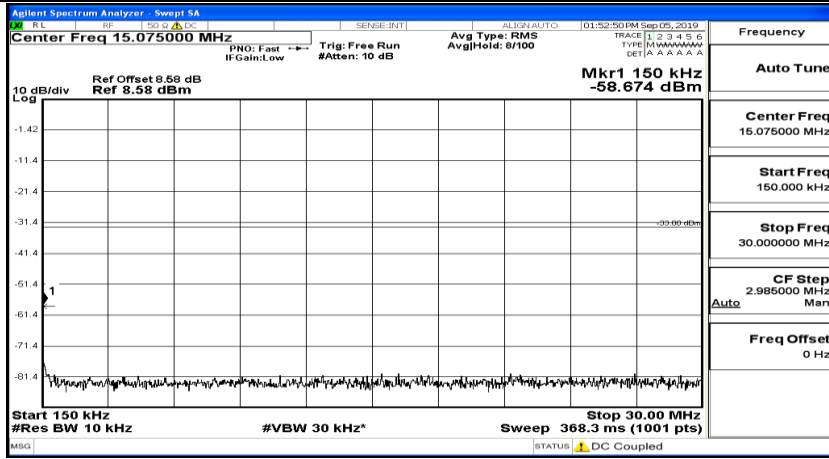

(Channel Bandwidth:15 MHz)_HCH_QPSK_1RB#37

(Channel Bandwidth:15 MHz)_HCH_QPSK_1RB#74

(Channel Bandwidth:15 MHz)_LCH_16QAM_1RB#0

(Channel Bandwidth:15 MHz) LCH_16QAM_1RB#37

(Channel Bandwidth:15 MHz) LCH_16QAM_1RB#74