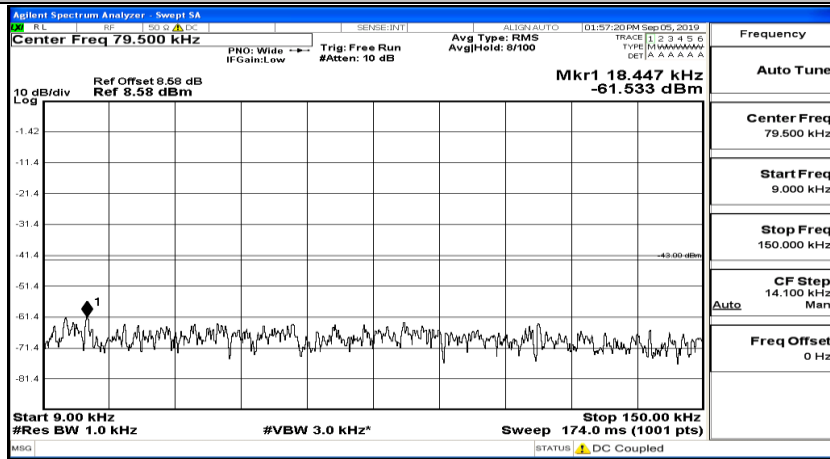

(Channel Bandwidth:20 MHz)_HCH_QPSK_1RB#99

(Channel Bandwidth:20 MHz)_LCH_16QAM_1RB#0

(Channel Bandwidth:20 MHz) LCH_16QAM_1RB#49

(Channel Bandwidth:20 MHz) LCH_16QAM_1RB#99

(Channel Bandwidth:20 MHz)_MCH_16QAM_1RB#0