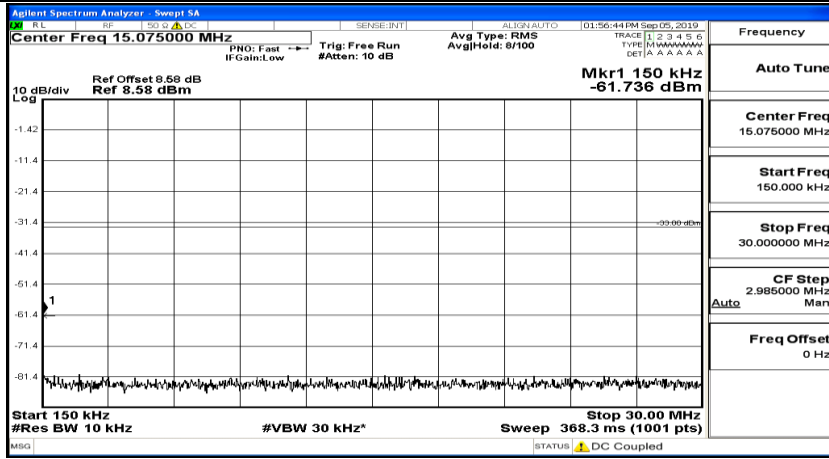

(Channel Bandwidth:15 MHz)_HCH_16QAM_1RB#74

(Channel Bandwidth:15 MHz)_HCH_16QAM_37RB#0

Channel Bandwidth: 20 MHz

(Channel Bandwidth:20 MHz)_LCH_QPSK_1RB#0

(Channel Bandwidth:20 MHz)_LCH_QPSK_1RB#49

(Channel Bandwidth:20 MHz)_LCH_QPSK_1RB#99