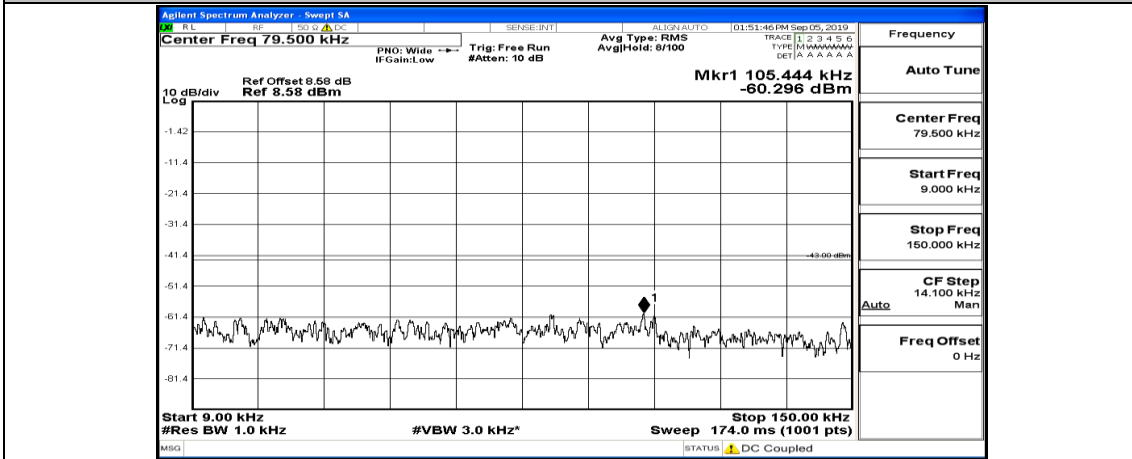

Channel Bandwidth: 10 MHz_HCH_16QAM_1RB#0

Channel Bandwidth: 10 MHz_HCH_16QAM_1RB#24

Channel Bandwidth: 10 MHz_HCH_16QAM_1RB#49

Channel Bandwidth: 15 MHz

(Channel Bandwidth:15 MHz)_LCH_QPSK_1RB#0

(Channel Bandwidth:15 MHz)_LCH_QPSK_1RB#37

(Channel Bandwidth:15 MHz)_LCH_QPSK_1RB#74

(Channel Bandwidth:15 MHz)_MCH_QPSK_1RB#0

(Channel Bandwidth:15 MHz)_MCH_QPSK_1RB#37

(Channel Bandwidth:15 MHz)_MCH_QPSK_1RB#74

(Channel Bandwidth:15 MHz)_HCH_QPSK_1RB#0