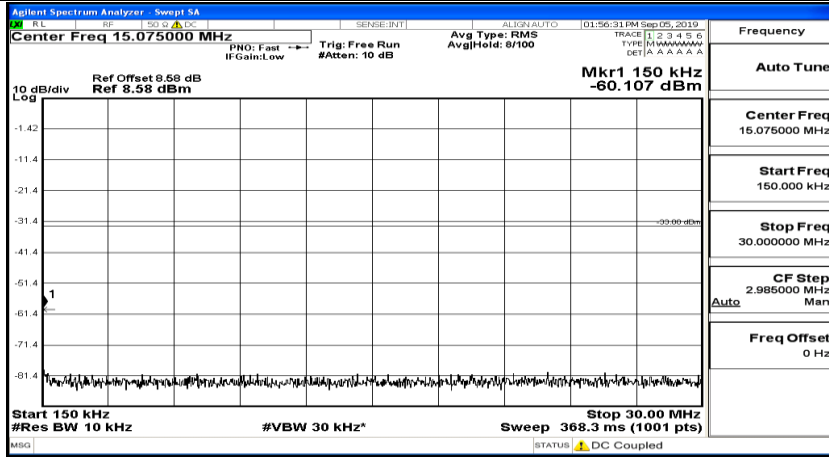

(Channel Bandwidth:15 MHz)_HCH_16QAM_1RB#74

(Channel Bandwidth:15 MHz)_HCH_16QAM_37RB#0

Channel Bandwidth: 20 MHz

(Channel Bandwidth:20 MHz)_LCH_QPSK_1RB#0

(Channel Bandwidth:20 MHz)_LCH_QPSK_1RB#49

(Channel Bandwidth:20 MHz)_LCH_QPSK_1RB#99