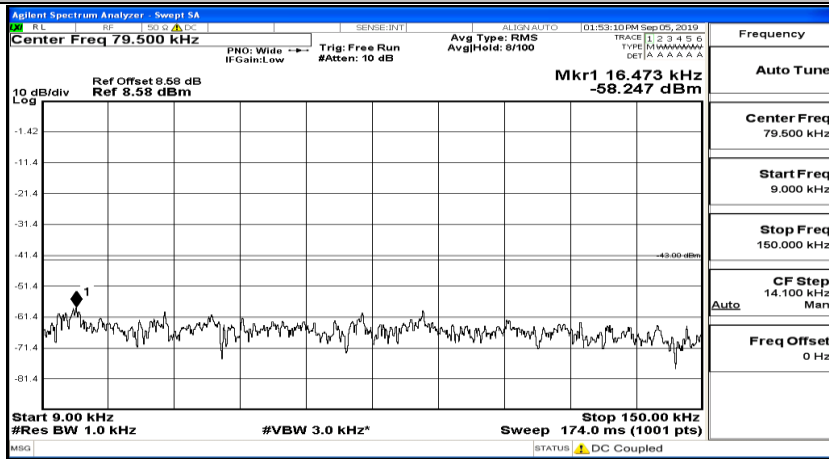

(Channel Bandwidth:15 MHz)_HCH_QPSK_1RB#37

(Channel Bandwidth:15 MHz)_HCH_QPSK_1RB#74

(Channel Bandwidth:15 MHz)_LCH_16QAM_1RB#0

(Channel Bandwidth:15 MHz) LCH_16QAM_1RB#37

(Channel Bandwidth:15 MHz) LCH_16QAM_1RB#74