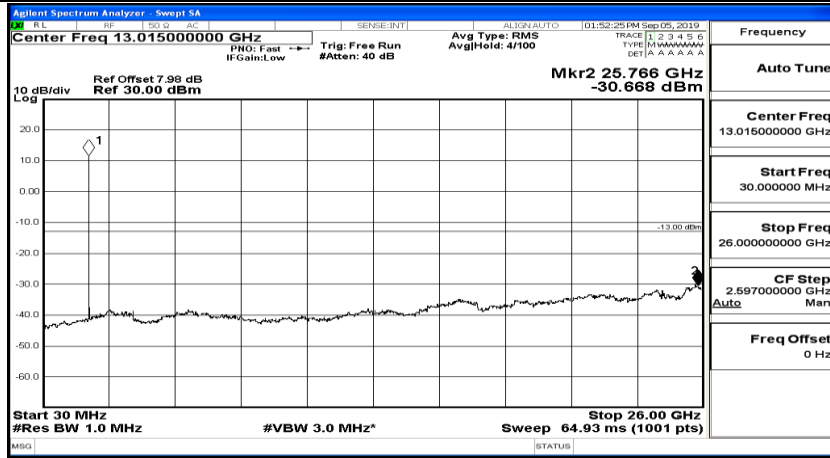

Channel Bandwidth: 10 MHz_HCH_16QAM_1RB#0

Channel Bandwidth: 10 MHz_HCH_16QAM_1RB#24

Channel Bandwidth: 10 MHz_HCH_16QAM_1RB#49

Channel Bandwidth: 15 MHz

(Channel Bandwidth:15 MHz)_LCH_QPSK_1RB#0

(Channel Bandwidth:15 MHz)_LCH_QPSK_1RB#37

(Channel Bandwidth:15 MHz)_LCH_QPSK_1RB#74

(Channel Bandwidth:15 MHz)_MCH_QPSK_1RB#0

(Channel Bandwidth:15 MHz)_MCH_QPSK_1RB#37

(Channel Bandwidth:15 MHz)_MCH_QPSK_1RB#74

(Channel Bandwidth:15 MHz)_HCH_QPSK_1RB#0