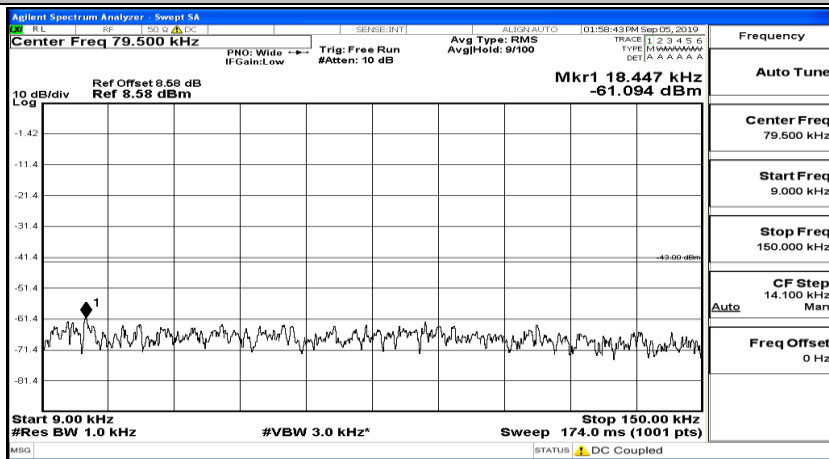

(Channel Bandwidth:20 MHz)_MCH_16QAM_1RB#99