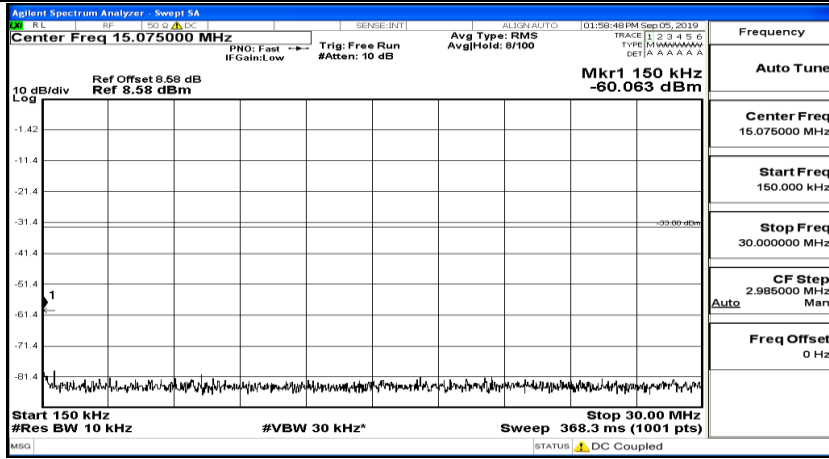

(Channel Bandwidth:20 MHz)_HCH_16QAM_1RB#0