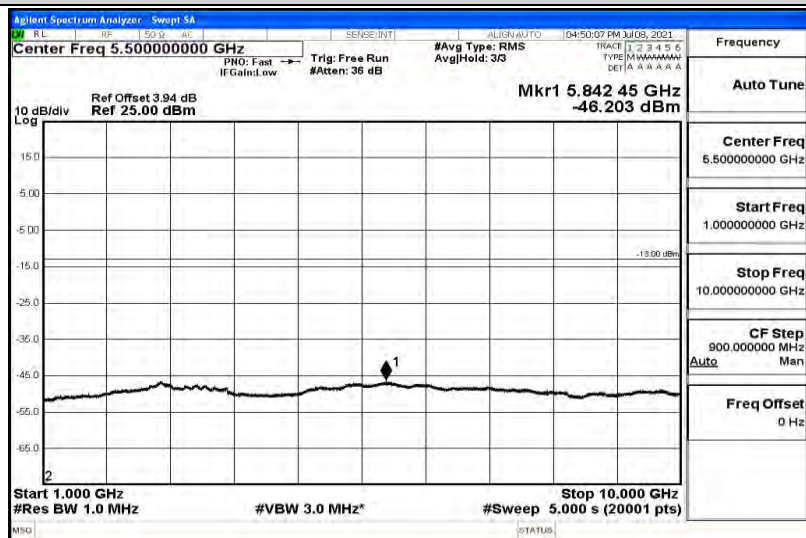

Band5-5MHz-16QAM-20425-1RB#0-Range4:100~10000MHz

Band5-5MHz-16QAM-20525-1RB#0-Range1:0.009~0.15MHz