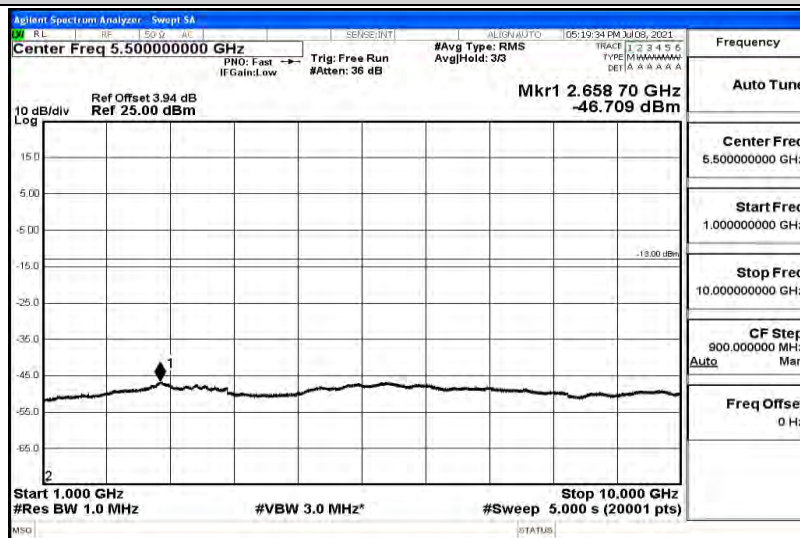

Band5-10MHz-16QAM-20450-1RB#0-Range4:1000~10000MHz

Band5-10MHz-16QAM-20525-1RB#0-Range1:0.009~0.15MHz