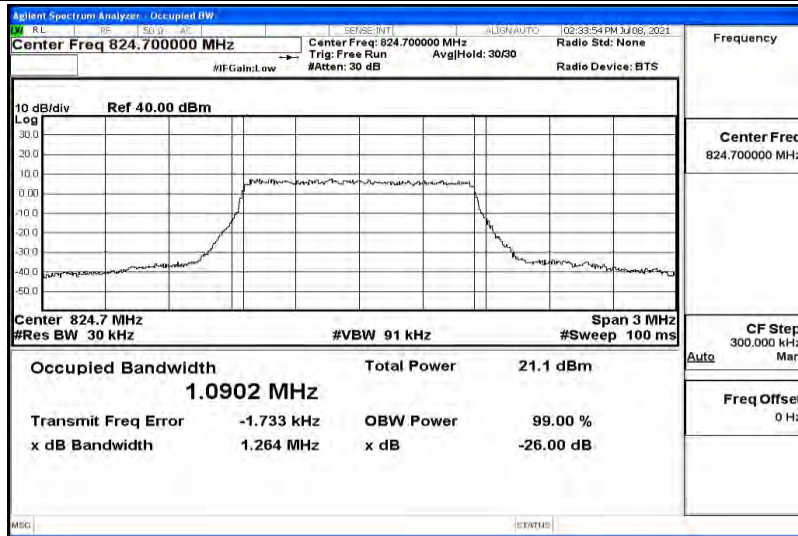

Test Graphs

Band5-1.4MHz-QPSK-20407-6RB#0-1.0955

Band5-1.4MHz-QPSK-20525-6RB#0-1.0870

Band5-1.4MHz-QPSK-20643-6RB#0-1.0893

Band5-1.4MHz-16QAM-20407-6RB#0-1.0902

Band5-1.4MHz-16QAM-20525-6RB#0-1.0887

Band5-1.4MHz-16QAM-20643-6RB#0-1.0885