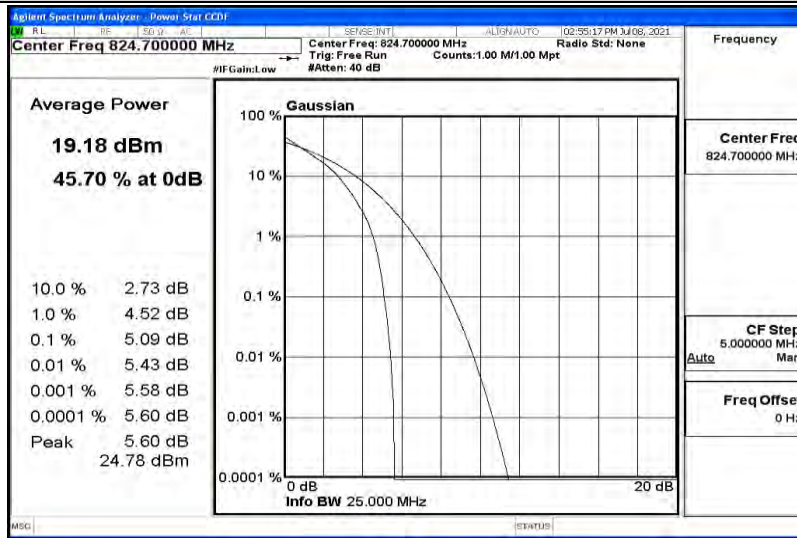

Test Graphs

Band5-1.4MHz-QPSK-20407-6RB#0