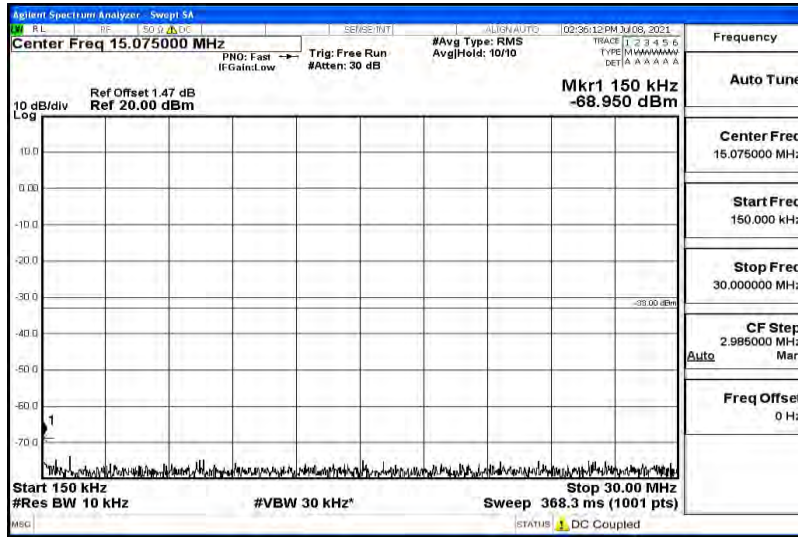

Band5-1.4MHz-QPSK-20407-1RB#0-Range3:30~1000MHz