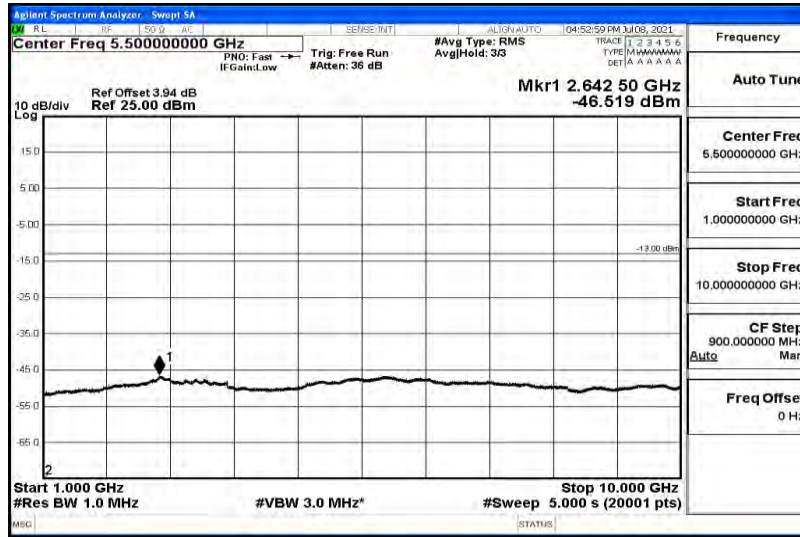

Band5-5MHz-16QAM-20525-1RB#0-Range4:1000~10000MHz

Band5-5MHz-16QAM-20625-1RB#0-Range1:0.009~0.15MHz