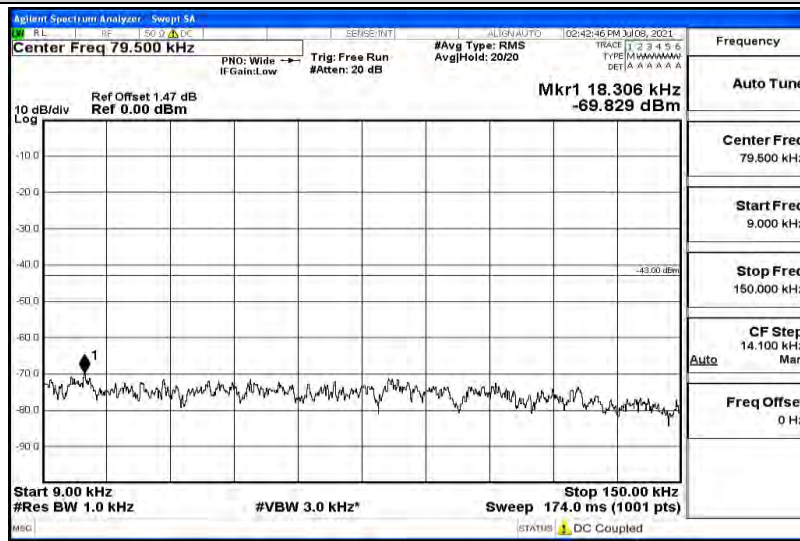

Band5-1.4MHz-16QAM-20525-1RB#0-Range1:0.009~0.15MHz

Band5-1.4MHz-16QAM-20525-1RB#0-Range2:0.15~30MHz

Band5-1.4MHz-16QAM-20525-1RB#0-Range3:30~1000MHz

Band5-1.4MHz-16QAM-20525-1RB#0-Range4:1000~10000MHz

Band5-1.4MHz-16QAM-20643-1RB#0-Range1:0.009~0.15MHz