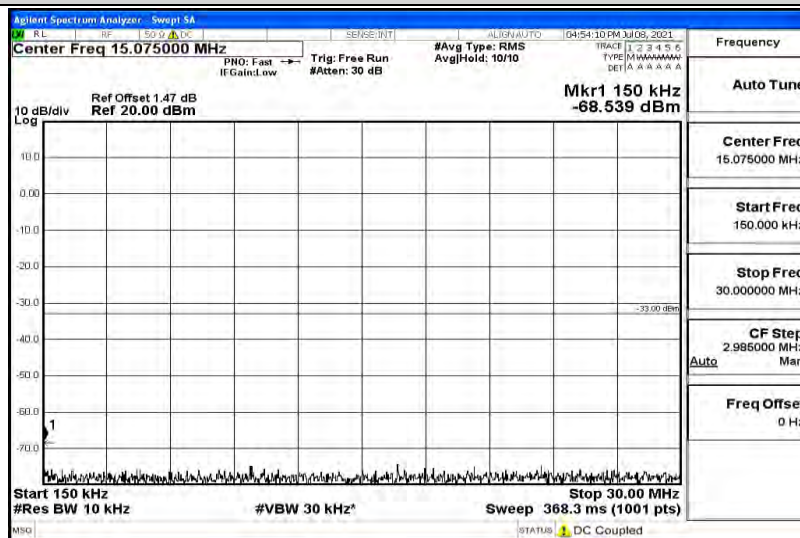

Band5-5MHz-16QAM-20525-1RB#0-Range3:30~100MHz

Band5-5MHz-16QAM-20525-1RB#0-Range4:1000~10000MHz

Band5-5MHz-16QAM-20625-1RB#0-Range1:0.009~0.15MHz

Band5-5MHz-16QAM-20625-1RB#0-Range2:0.15~30MHz

Band5-5MHz-16QAM-20625-1RB#0-Range3:30~1000MHz