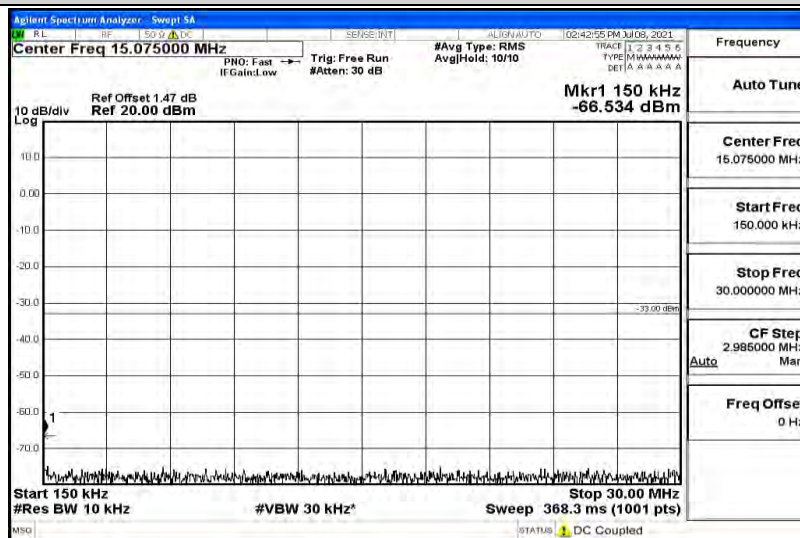

Band5-1.4MHz-16QAM-20643-1RB#0-Range2:0.15~30MHz

Band5-1.4MHz-16QAM-20643-1RB#0-Range3:30~1000MHz