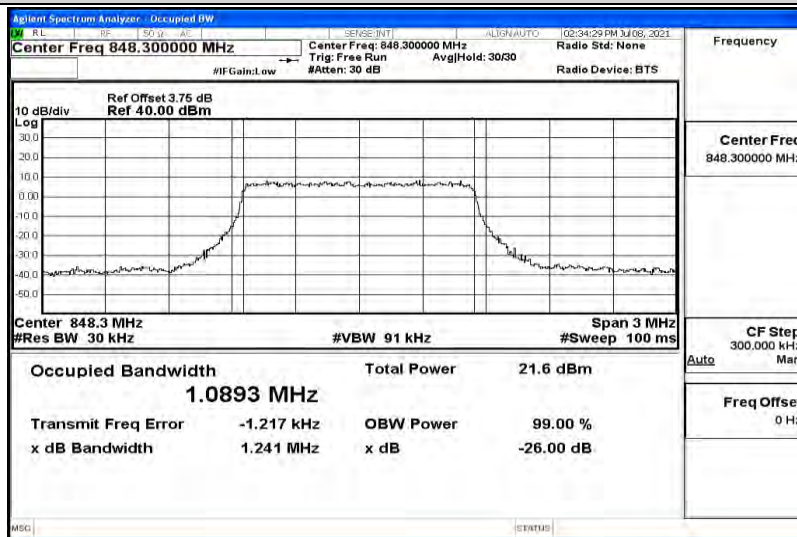

Test Graphs

Band5-1.4MHz-QPSK-20407-6RB#0-1.0955

Band5-1.4MHz-QPSK-20525-6RB#0-1.0870

Band5-1.4MHz-QPSK-20643-6RB#0-1.0893

Band5-1.4MHz-16QAM-20407-6RB#0-1.0902

Band5-1.4MHz-16QAM-20525-6RB#0-1.0887

Band5-1.4MHz-16QAM-20643-6RB#0-1.0885