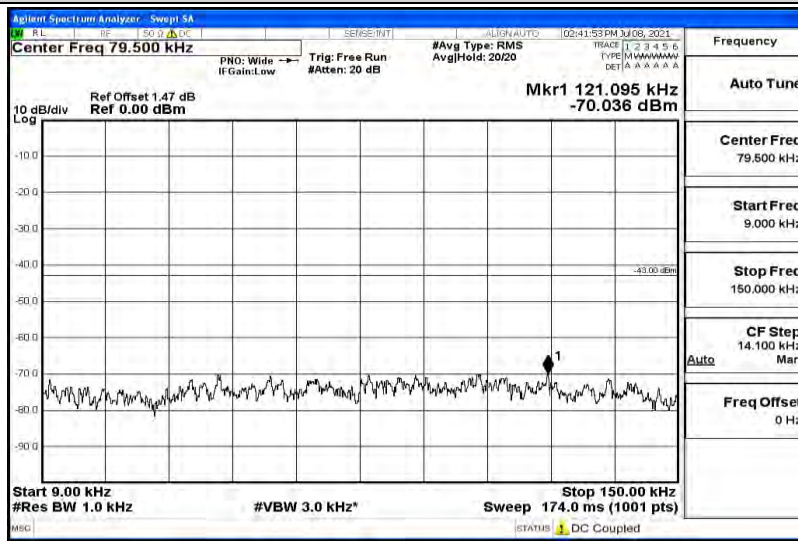

Band5-1.4MHz-QPSK-20643-1RB#0-Range1:0.009~0.15MHz

Band5-1.4MHz-QPSK-20643-1RB#0-Range2:0.15~30MHz