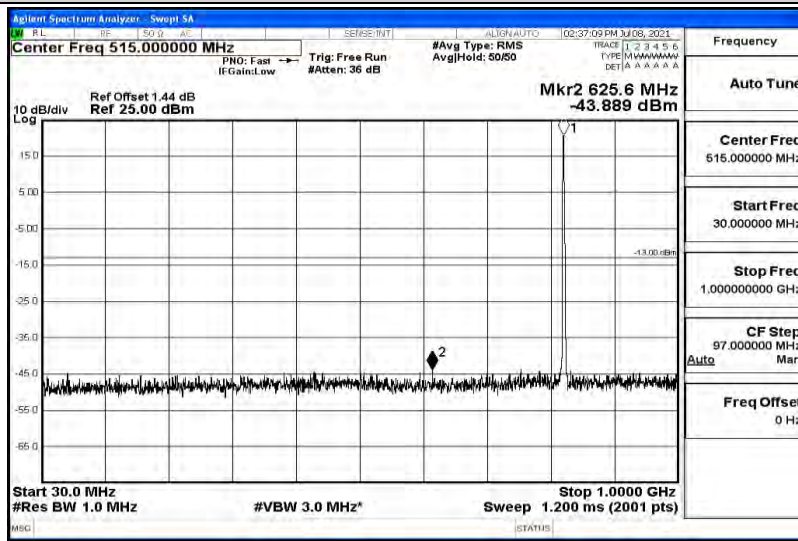

Band5-1.4MHz-QPSK-20643-1RB#0-Range4:1000~10000MHz

Band5-1.4MHz-16QAM-20407-1RB#0-Range1:0.009~0.15MHz

Band5-1.4MHz-16QAM-20407-1RB#0-Range2:0.15~30MHz

Band5-1.4MHz-16QAM-20407-1RB#0-Range3:30~1000MHz

Band5-1.4MHz-16QAM-20407-1RB#0-Range4:1000~10000MHz