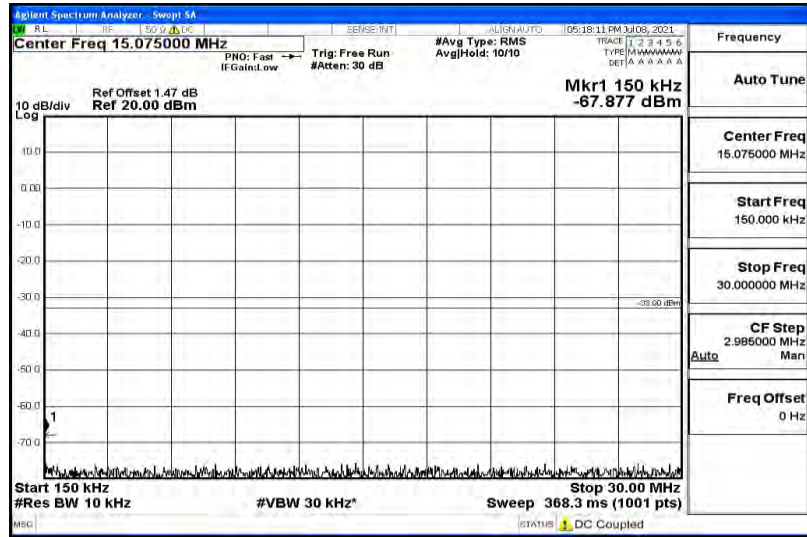

Band5-10MHz-QPSK-20450-1RB#0-Range2:0.15~30MHz

Band5-10MHz-QPSK-20450-1RB#0-Range3:30~1000MHz