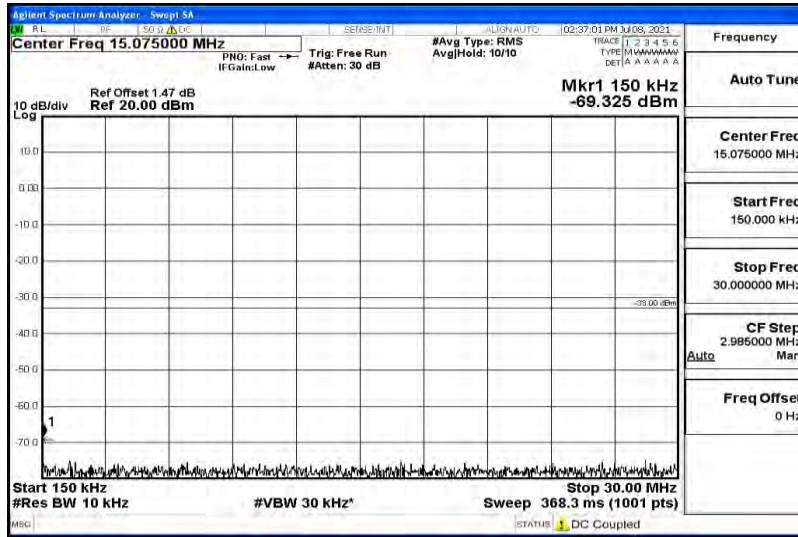

Band5-1.4MHz-16QAM-20407-1RB#0-Range2:0.15~30MHz

Band5-1.4MHz-16QAM-20407-1RB#0-Range3:30~1000MHz