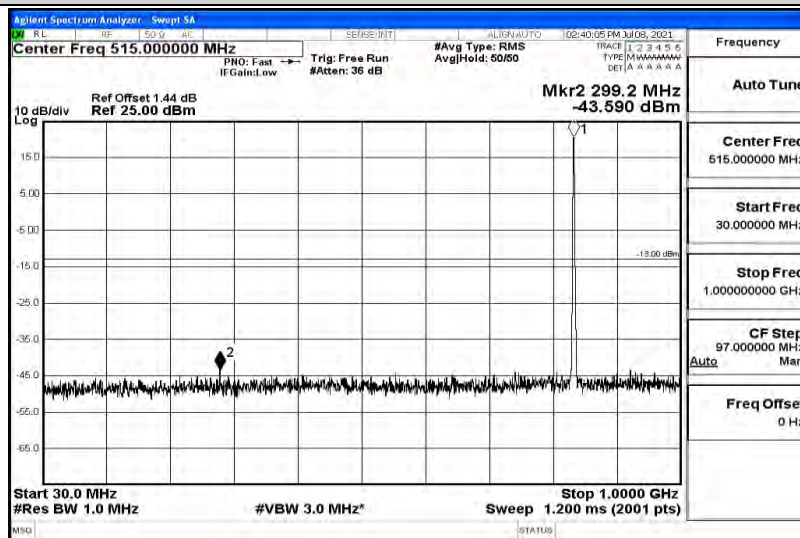

Band5-1.4MHz-16QAM-20525-1RB#0-Range3:30~1000MHz

Band5-1.4MHz-16QAM-20525-1RB#0-Range4:1000~10000MHz