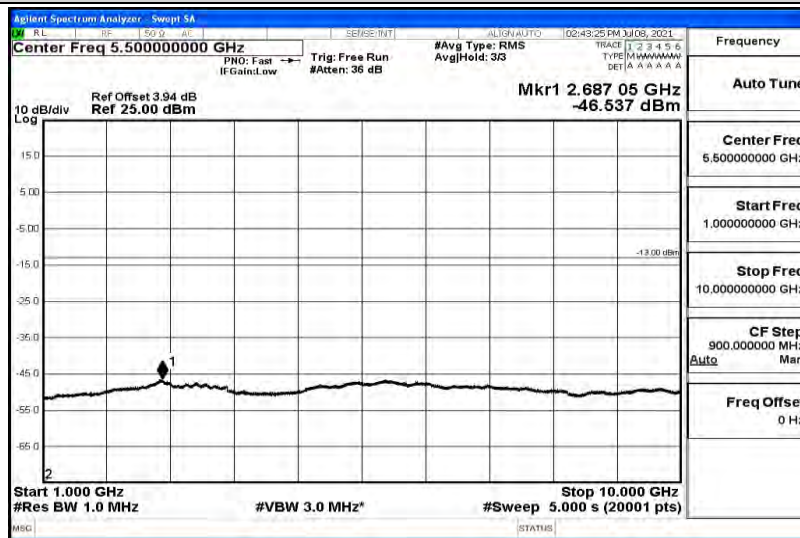

Band5-1.4MHz-16QAM-20643-1RB#0-Range4:1.000~10000MHz

Band5-3MHz-QPSK-20415-1RB#0-Range1:0.009~0.15MHz