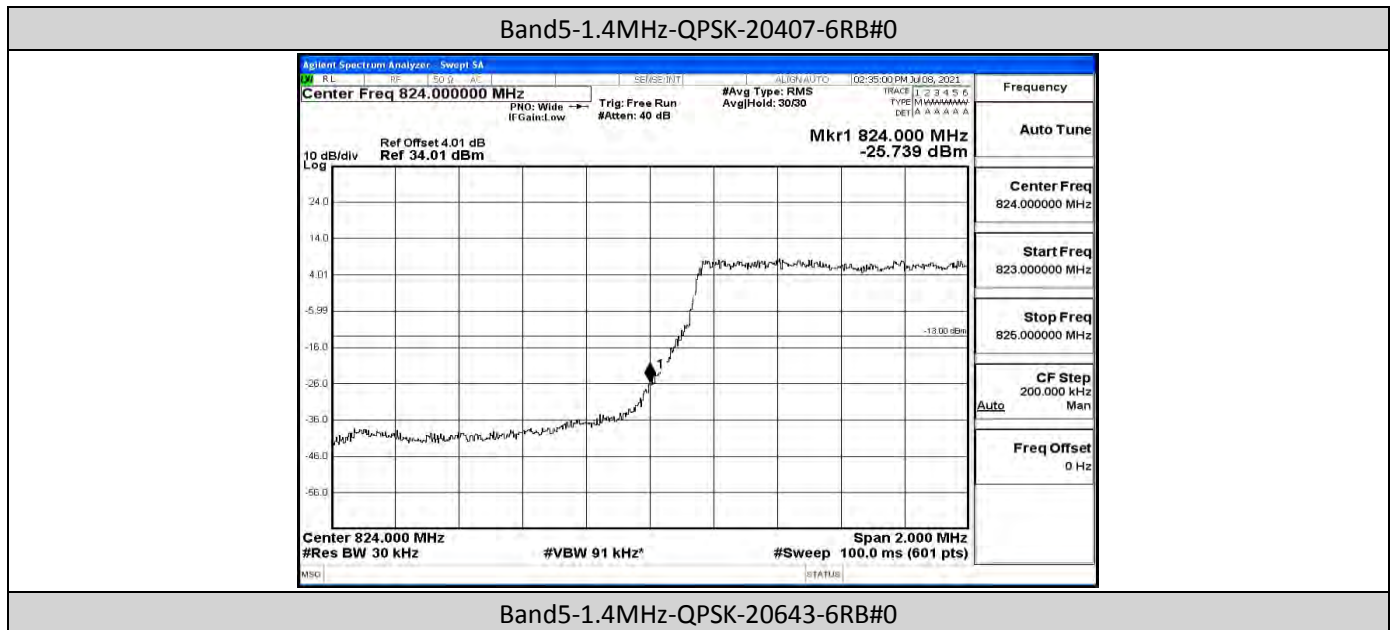

E.4 Band Edge

Test Result

Band	Bandwidth	Modulation	Channel	RB Configuration	Result(dBm)	Verdict
Band5	1.4MHz	QPSK	20407	6RB#0	-25.74	PASS
Band5	1.4MHz	QPSK	20643	6RB#0	-25.57	PASS
Band5	1.4MHz	16QAM	20407	6RB#0	-28.31	PASS
Band5	1.4MHz	16QAM	20643	6RB#0	-27.08	PASS
Band5	3MHz	QPSK	20415	15RB#0	-24.78	PASS
Band5	3MHz	QPSK	20635	15RB#0	-23.96	PASS
Band5	3MHz	16QAM	20415	15RB#0	-25.40	PASS
Band5	3MHz	16QAM	20635	15RB#0	-24.61	PASS
Band5	10MHz	QPSK	20450	50RB#0	-29.79	PASS
Band5	10MHz	QPSK	20600	50RB#0	-30.40	PASS
Band5	10MHz	16QAM	20450	50RB#0	-31.96	PASS
Band5	10MHz	16QAM	20600	50RB#0	-31.73	PASS

Test Graphs