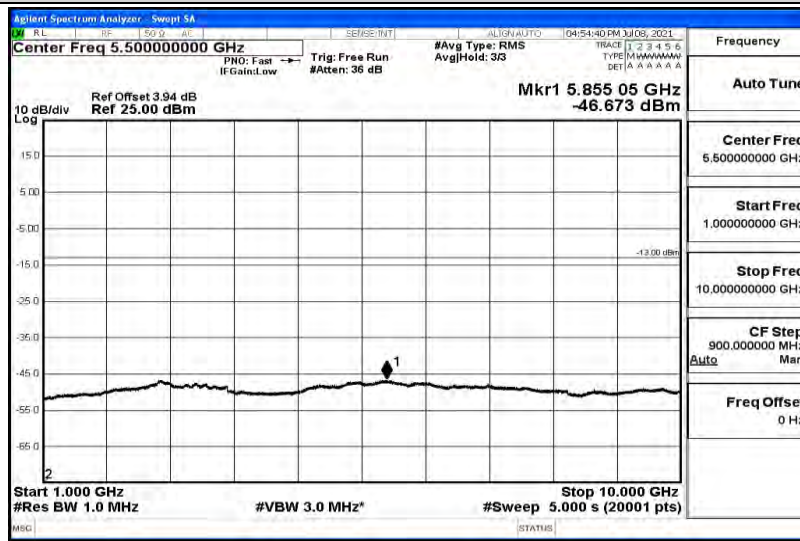

Band5-5MHz-16QAM-20625-1RB#0-Range4:1000~10000MHz

Band5-10MHz-QPSK-20450-1RB#0-Range1:0.009~0.15MHz