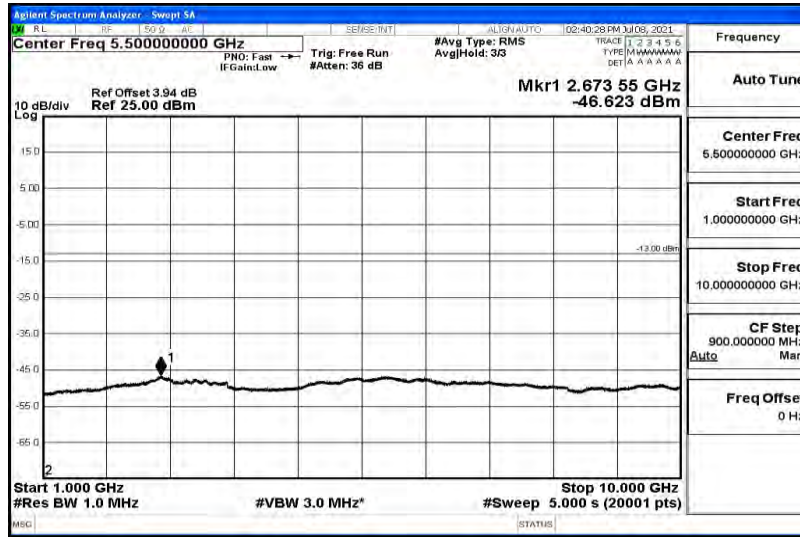

Band5-1.4MHz-16QAM-20525-1RB#0-Range1:0.009~0.15MHz

Band5-1.4MHz-16QAM-20525-1RB#0-Range2:0.15~30MHz

Band5-1.4MHz-16QAM-20525-1RB#0-Range3:30~1000MHz

Band5-1.4MHz-16QAM-20525-1RB#0-Range4:1000~10000MHz

Band5-1.4MHz-16QAM-20643-1RB#0-Range1:0.009~0.15MHz