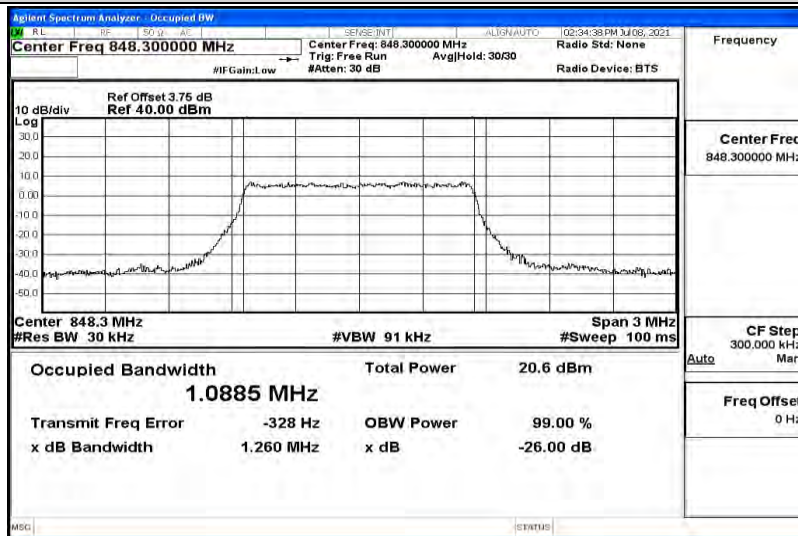

Test Graphs

Band5-1.4MHz-QPSK-20407-6RB#0-1.0955

Band5-1.4MHz-QPSK-20525-6RB#0-1.0870

Band5-1.4MHz-QPSK-20643-6RB#0-1.0893

Band5-1.4MHz-16QAM-20407-6RB#0-1.0902

Band5-1.4MHz-16QAM-20525-6RB#0-1.0887

Band5-1.4MHz-16QAM-20643-6RB#0-1.0885