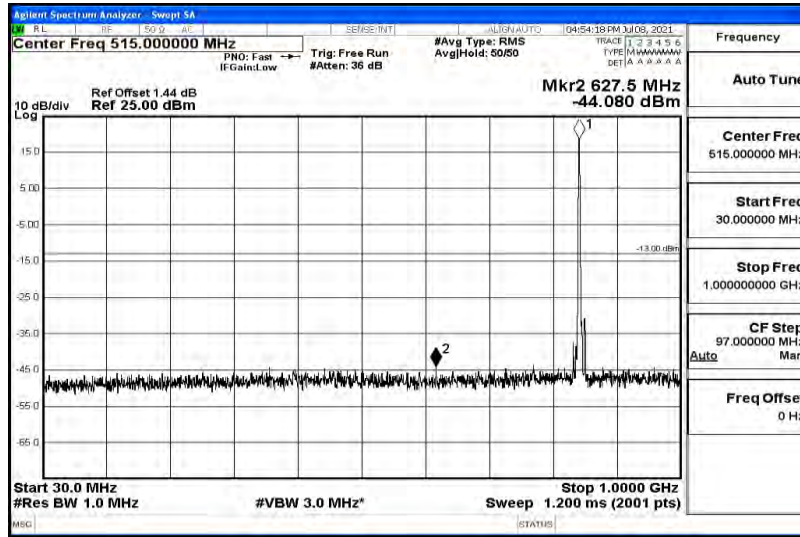

Band5-5MHz-16QAM-20525-1RB#0-Range3:30~100MHz

Band5-5MHz-16QAM-20525-1RB#0-Range4:1000~10000MHz

Band5-5MHz-16QAM-20625-1RB#0-Range1:0.009~0.15MHz

Band5-5MHz-16QAM-20625-1RB#0-Range2:0.15~30MHz

Band5-5MHz-16QAM-20625-1RB#0-Range3:30~1000MHz