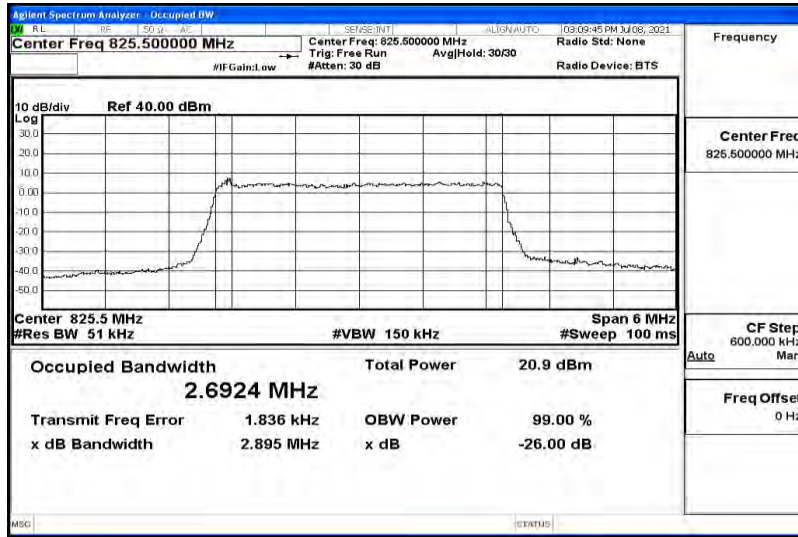

Band5-3MHz-QPSK-20525-15RB#0-2.6947