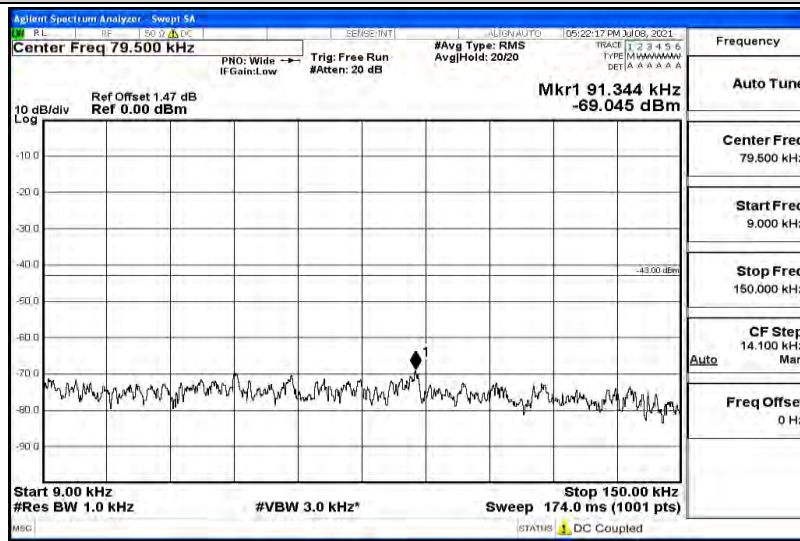

Band5-10MHz-16QAM-20600-1RB#0-Range1:0.009~0.15MHz

Band5-10MHz-16QAM-20600-1RB#0-Range2:0.15~30MHz