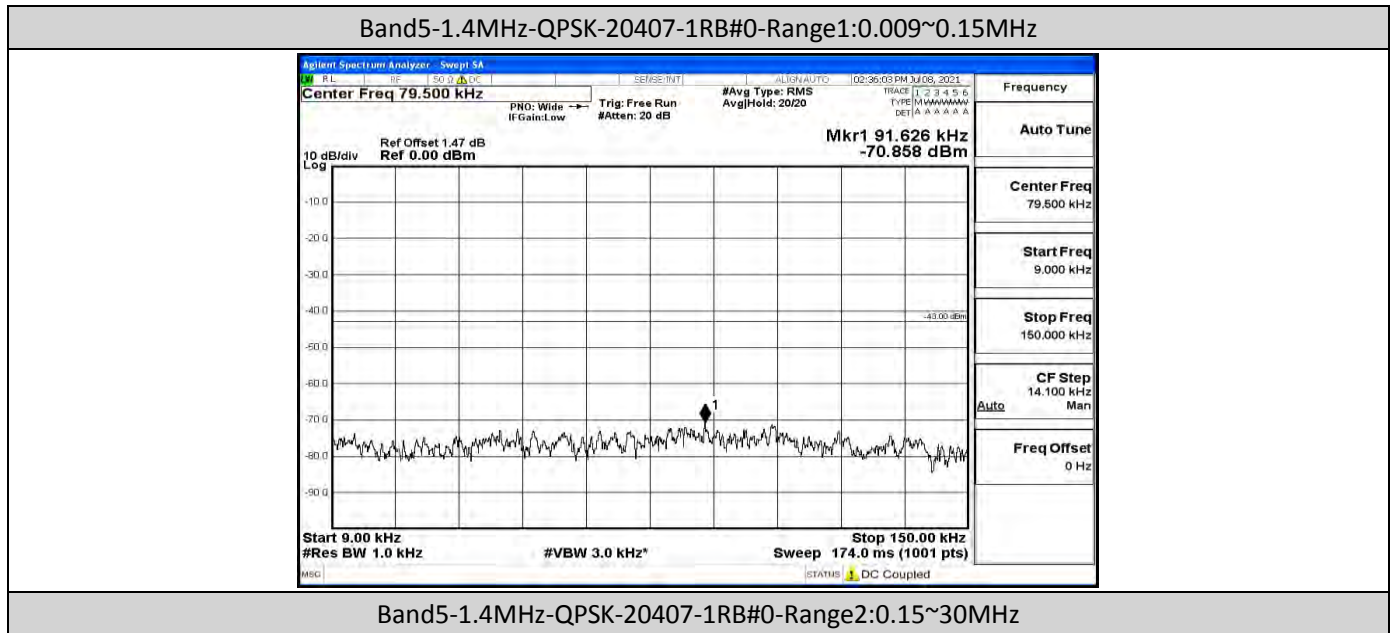

Band5	10MHz	QPSK	20600	1RB#0	Range2:0.15~30MHz	-68.22	PASS
Band5	10MHz	QPSK	20600	1RB#0	Range3:30~1000MHz	-44.74	PASS
Band5	10MHz	QPSK	20600	1RB#0	Range4:1000~10000MHz	-46.4	PASS
Band5	10MHz	16QAM	20450	1RB#0	Range1:0.009~0.15MHz	-70.68	PASS
Band5	10MHz	16QAM	20450	1RB#0	Range2:0.15~30MHz	-69.1	PASS
Band5	10MHz	16QAM	20450	1RB#0	Range3:30~1000MHz	-45.53	PASS
Band5	10MHz	16QAM	20450	1RB#0	Range4:1000~10000MHz	-46.71	PASS
Band5	10MHz	16QAM	20525	1RB#0	Range1:0.009~0.15MHz	-71.42	PASS
Band5	10MHz	16QAM	20525	1RB#0	Range2:0.15~30MHz	-67.74	PASS
Band5	10MHz	16QAM	20525	1RB#0	Range3:30~1000MHz	-44.67	PASS
Band5	10MHz	16QAM	20525	1RB#0	Range4:1000~10000MHz	-46.64	PASS
Band5	10MHz	16QAM	20600	1RB#0	Range1:0.009~0.15MHz	-69.05	PASS
Band5	10MHz	16QAM	20600	1RB#0	Range2:0.15~30MHz	-69.75	PASS
Band5	10MHz	16QAM	20600	1RB#0	Range3:30~1000MHz	-44.98	PASS
Band5	10MHz	16QAM	20600	1RB#0	Range4:1000~10000MHz	-46.57	PASS

Test Graphs