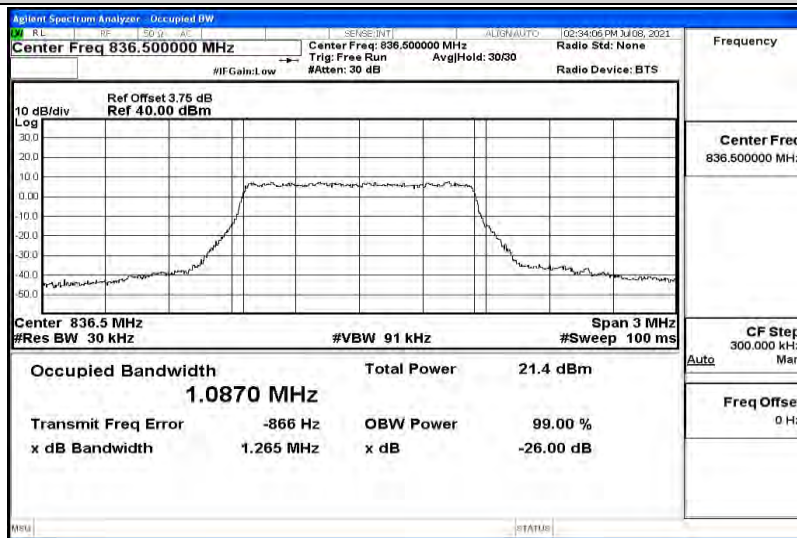

Band5-1.4MHz-QPSK-20525-6RB#0-1.0870