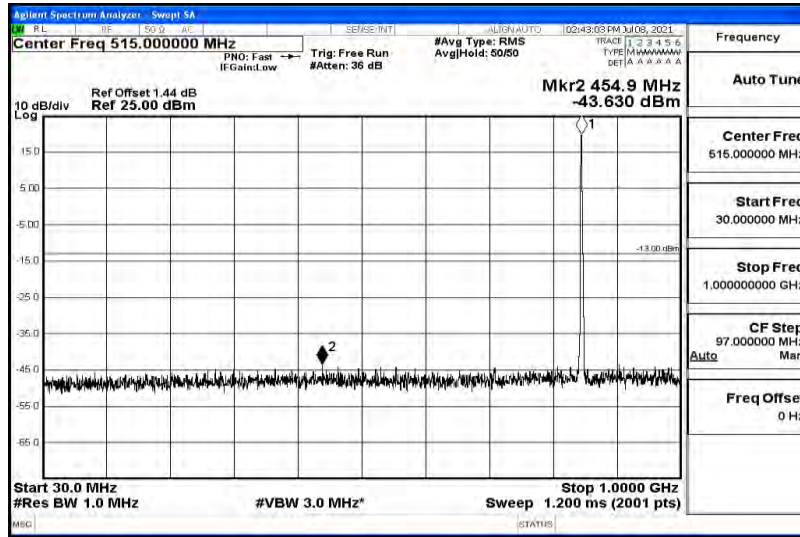

Band5-1.4MHz-16QAM-20643-1RB#0-Range3:30~1000MHz

Band5-1.4MHz-16QAM-20643-1RB#0-Range4:1.000~10000MHz