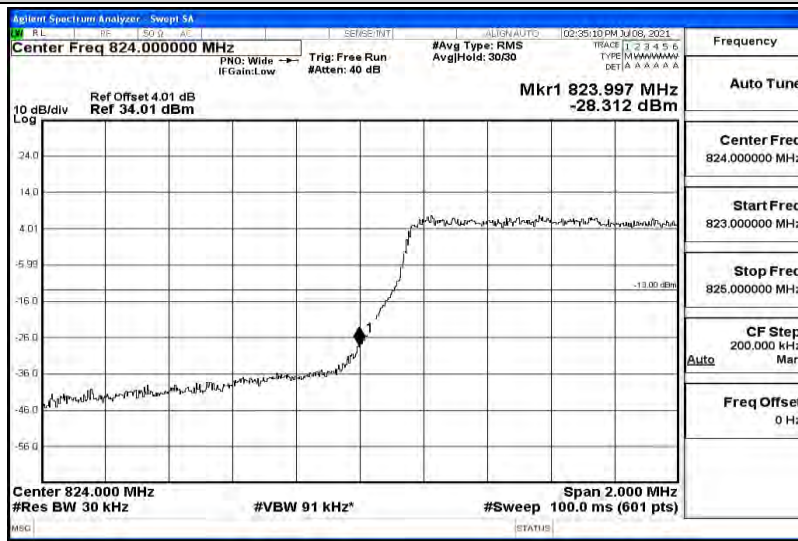

Band5-1.4MHz-16QAM-20407-6RB#0