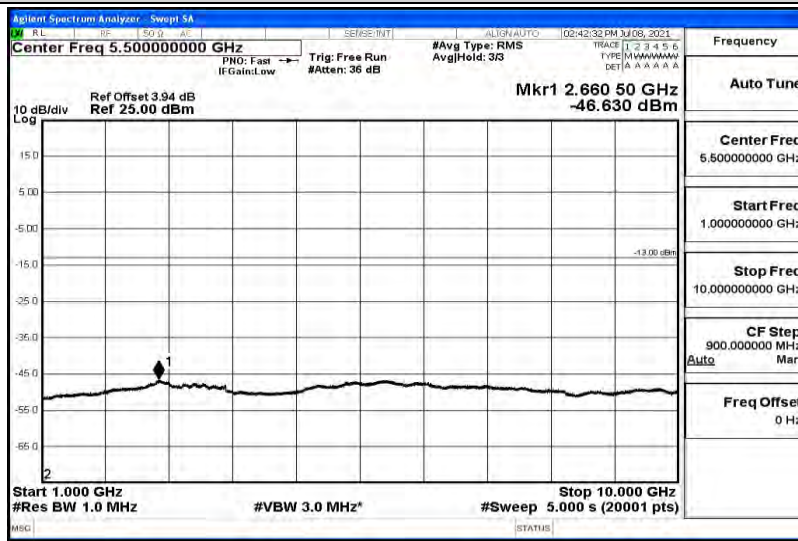

Band5-1.4MHz-QPSK-20643-1RB#0-Range4:1000~10000MHz

Band5-1.4MHz-16QAM-20407-1RB#0-Range1:0.009~0.15MHz