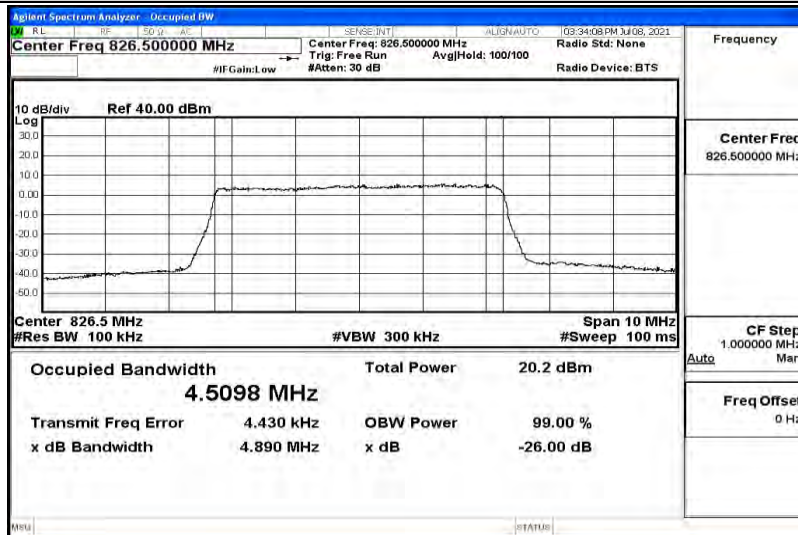

Band5-5MHz-16QAM-20425-25RB#0-4.5098

Band5-5MHz-16QAM-20525-25RB#0-4.5040