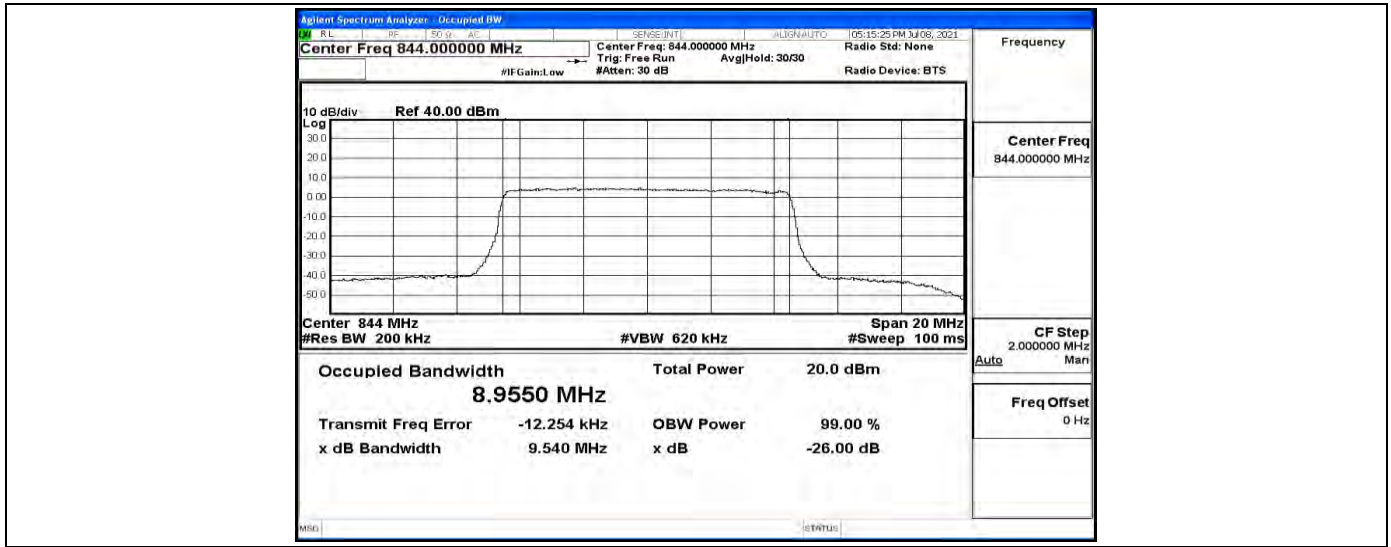

Band5-10MHz-QPSK-20600-50RB#0-8.9559

Band5-10MHz-16QAM-20450-50RB#0-8.9308

Band5-10MHz-16QAM-20525-50RB#0-8.9655

Band5-10MHz-16QAM-20600-50RB#0-19.834

E.4 Band Edge

Test Result

Band	Bandwidth	Modulation	Channel	RB Configuration	Result(dBm)	Verdict
Band5	1.4MHz	QPSK	20407	6RB#0	-25.74	PASS
Band5	1.4MHz	QPSK	20643	6RB#0	-25.57	PASS
Band5	1.4MHz	16QAM	20407	6RB#0	-28.31	PASS
Band5	1.4MHz	16QAM	20643	6RB#0	-27.08	PASS
Band5	3MHz	QPSK	20415	15RB#0	-24.78	PASS
Band5	3MHz	QPSK	20635	15RB#0	-23.96	PASS
Band5	3MHz	16QAM	20415	15RB#0	-25.40	PASS
Band5	3MHz	16QAM	20635	15RB#0	-24.61	PASS
Band5	10MHz	QPSK	20450	50RB#0	-29.79	PASS
Band5	10MHz	QPSK	20600	50RB#0	-30.40	PASS
Band5	10MHz	16QAM	20450	50RB#0	-31.96	PASS
Band5	10MHz	16QAM	20600	50RB#0	-31.73	PASS