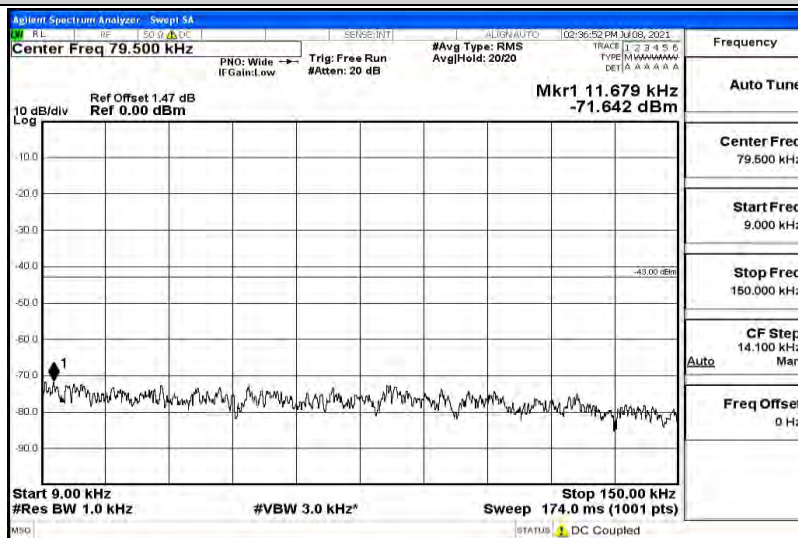

Band5-1.4MHz-16QAM-20407-1RB#0-Range1:0.009~0.15MHz

Band5-1.4MHz-16QAM-20407-1RB#0-Range2:0.15~30MHz