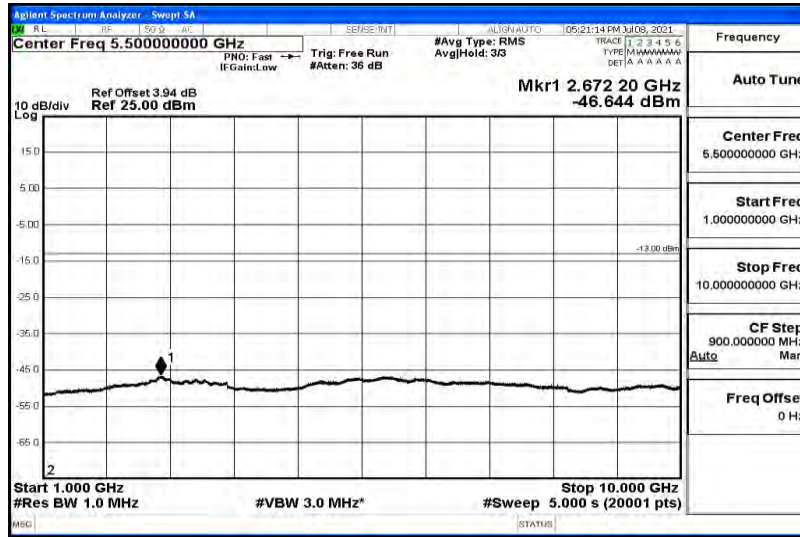

Band5-10MHz-16QAM-20525-1RB#0-Range4:1000~10000MHz

Band5-10MHz-16QAM-20600-1RB#0-Range1:0.009~0.15MHz