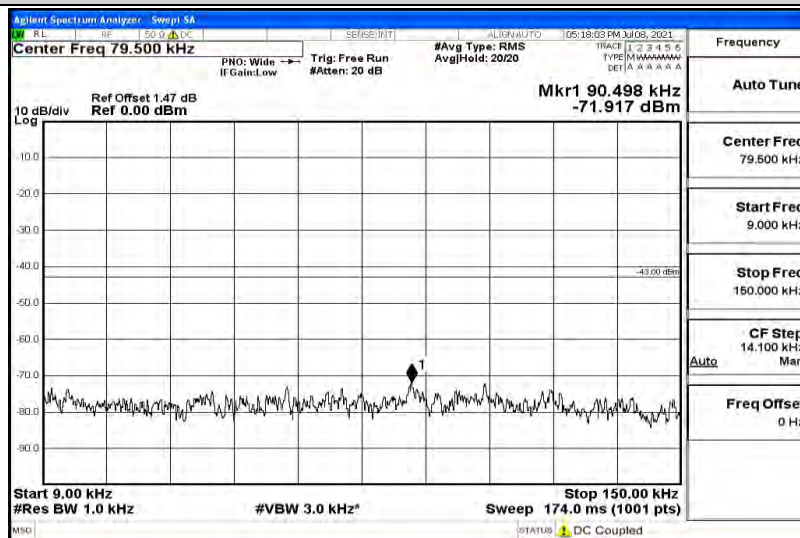

Band5-10MHz-QPSK-20450-1RB#0-Range1:0.009~0.15MHz

Band5-10MHz-QPSK-20450-1RB#0-Range2:0.15~30MHz