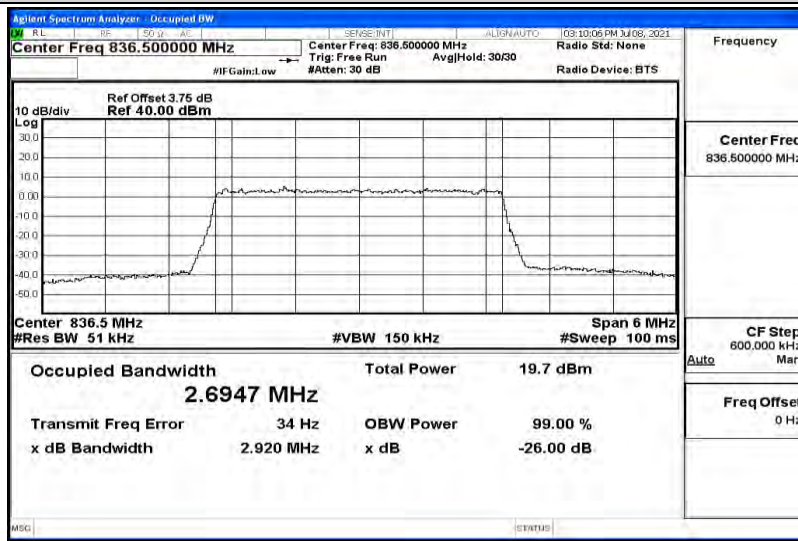

Band5-3MHz-QPSK-20525-15RB#0-2.6947

Band5-3MHz-QPSK-20635-15RB#0-2.6937