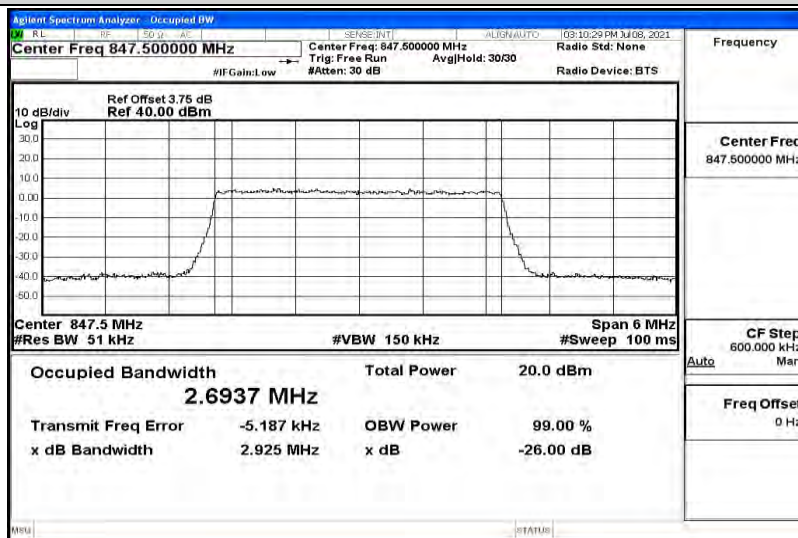

Band5-3MHz-QPSK-20635-15RB#0-2.6937

Band5-3MHz-16QAM-20415-15RB#0-2.6991