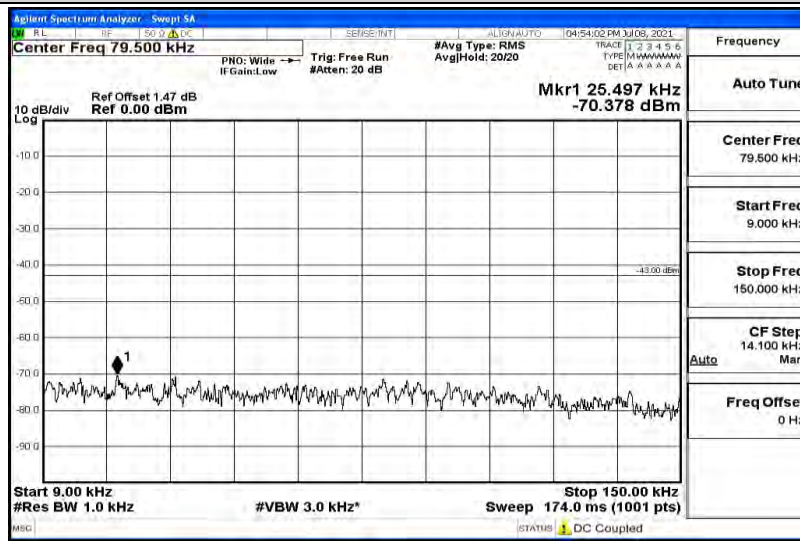

Band5-5MHz-16QAM-20625-1RB#0-Range1:0.009~0.15MHz

Band5-5MHz-16QAM-20625-1RB#0-Range2:0.15~30MHz