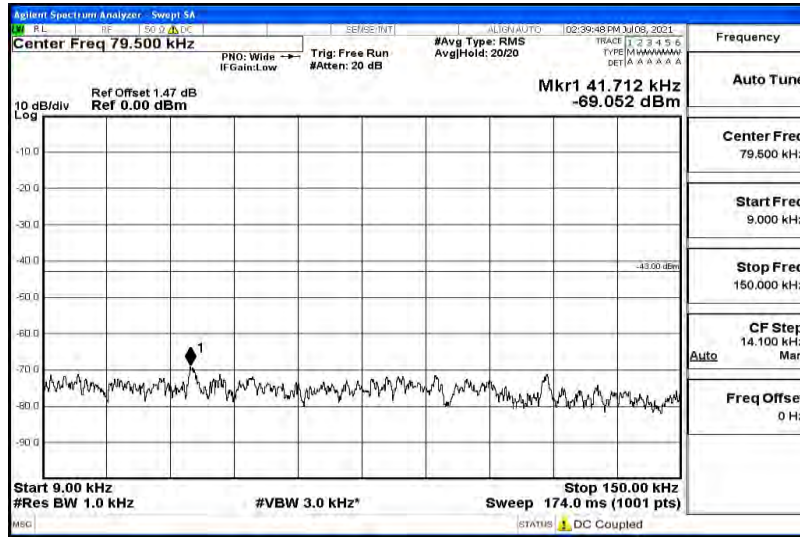

Band5-1.4MHz-16QAM-20525-1RB#0-Range1:0.009~0.15MHz

Band5-1.4MHz-16QAM-20525-1RB#0-Range2:0.15~30MHz