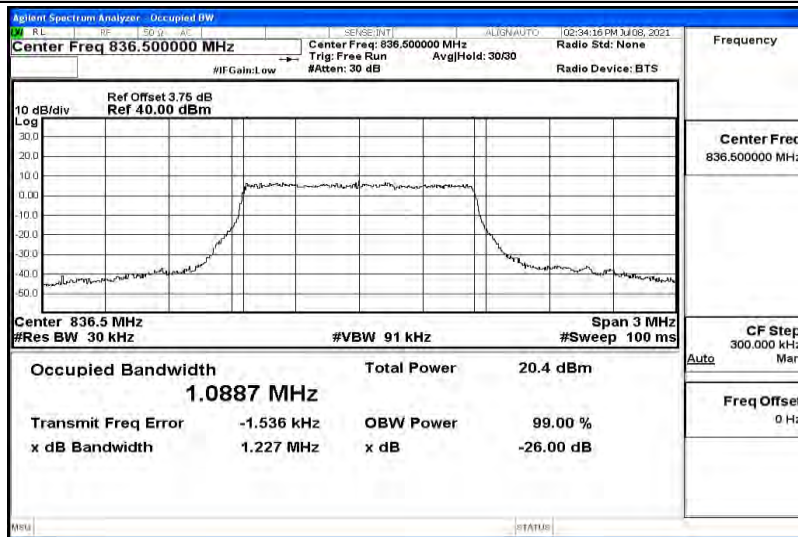

Test Graphs

Band5-1.4MHz-QPSK-20407-6RB#0-1.0955

Band5-1.4MHz-QPSK-20525-6RB#0-1.0870

Band5-1.4MHz-QPSK-20643-6RB#0-1.0893

Band5-1.4MHz-16QAM-20407-6RB#0-1.0902

Band5-1.4MHz-16QAM-20525-6RB#0-1.0887

Band5-1.4MHz-16QAM-20643-6RB#0-1.0885