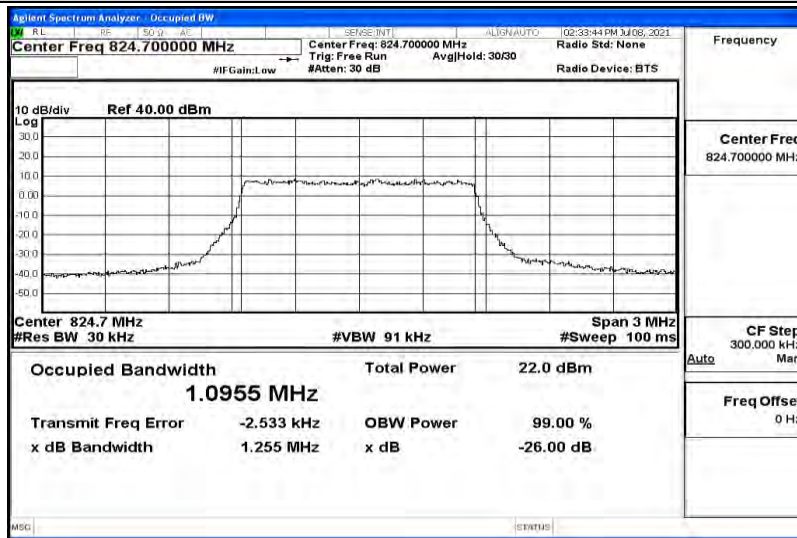

Test Graphs

Band5-1.4MHz-QPSK-20407-6RB#0-1.0955