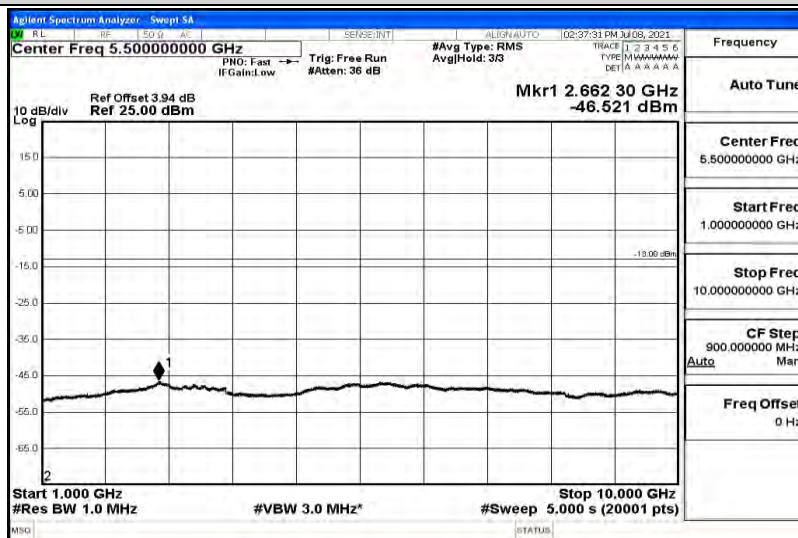

Band5-1.4MHz-QPSK-20643-1RB#0-Range4:1000~10000MHz

Band5-1.4MHz-16QAM-20407-1RB#0-Range1:0.009~0.15MHz

Band5-1.4MHz-16QAM-20407-1RB#0-Range2:0.15~30MHz

Band5-1.4MHz-16QAM-20407-1RB#0-Range3:30~1000MHz

Band5-1.4MHz-16QAM-20407-1RB#0-Range4:1000~10000MHz