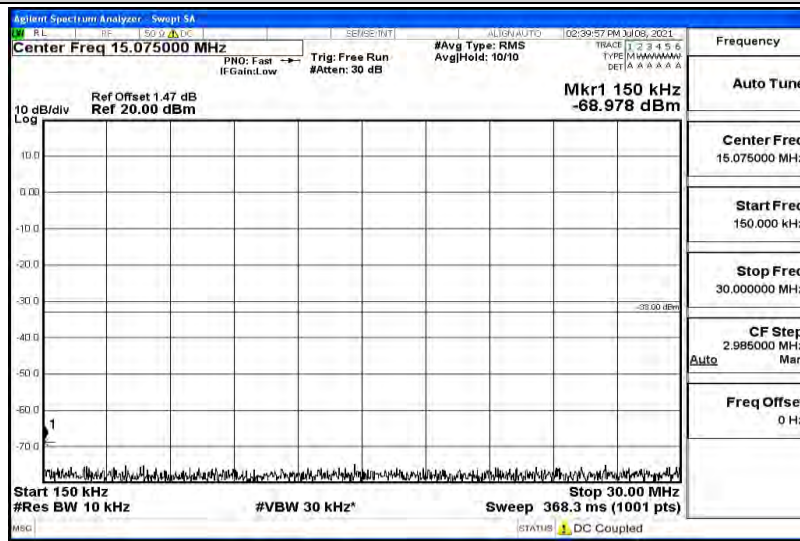

Band5-1.4MHz-16QAM-20525-1RB#0-Range2:0.15~30MHz

Band5-1.4MHz-16QAM-20525-1RB#0-Range3:30~1000MHz