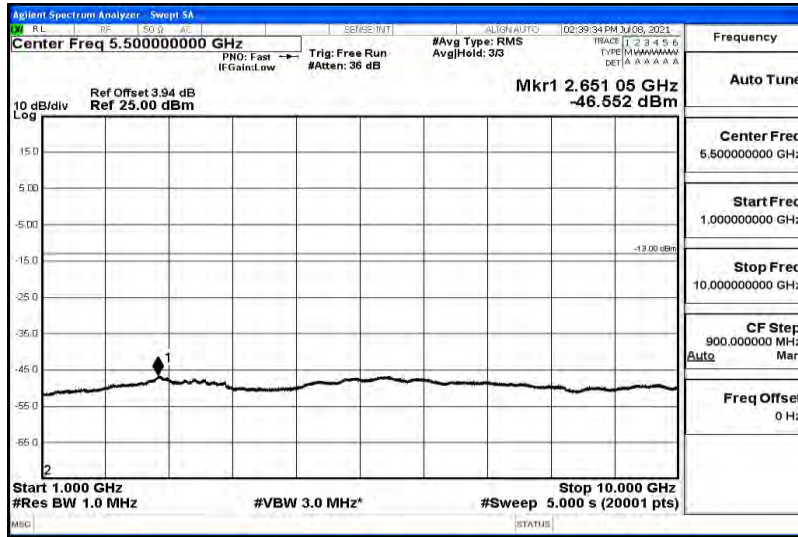

Band5-1.4MHz-QPSK-20525-1RB#0-Range4:1000~10000MHz

Band5-1.4MHz-QPSK-20643-1RB#0-Range1:0.009~0.15MHz