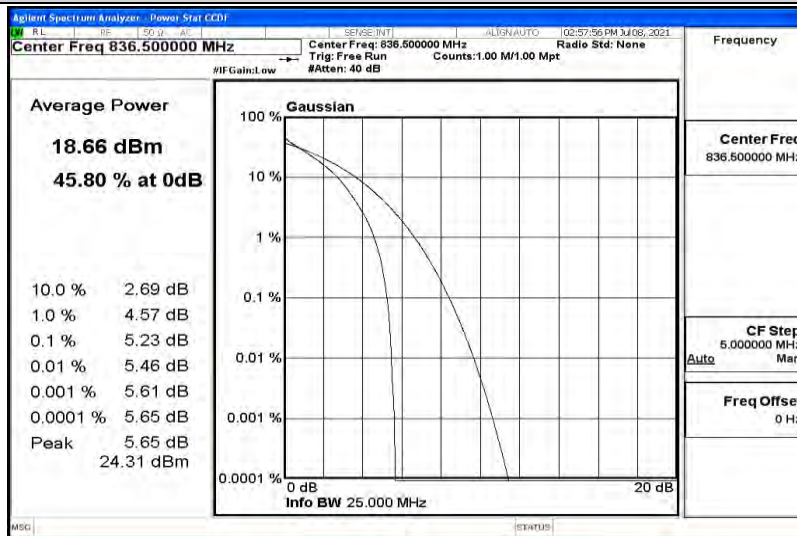

Band5-1.4MHz-QPSK-20525-6RB#0