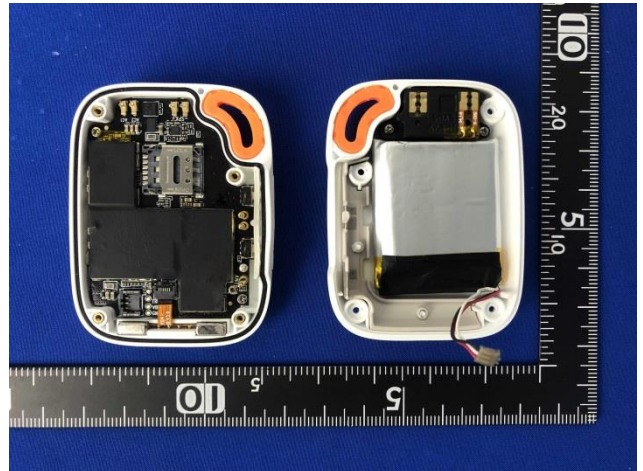

EUT Photos (Model: EV-04)

EUT Antenna Locations

SAR Test Setup Photos

Head

Front to Face (10mm)

Body

Front side (5mm)

Back side(5mm)

Top side(5mm)

Bottom side(5mm)

Left side(5mm)

Right side(5mm)