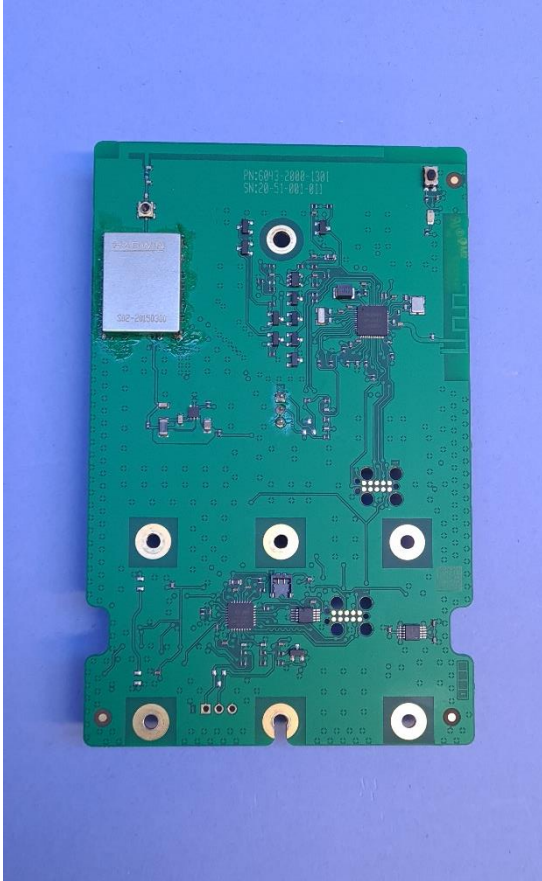

Table of Contents

1	Internal Photos	2
1.1	Front view	2
1.2	Back view.....	3
1.3	RF section lora.....	4
1.4	RF section BLE	4

1 Internal Photos

1.1 Front view