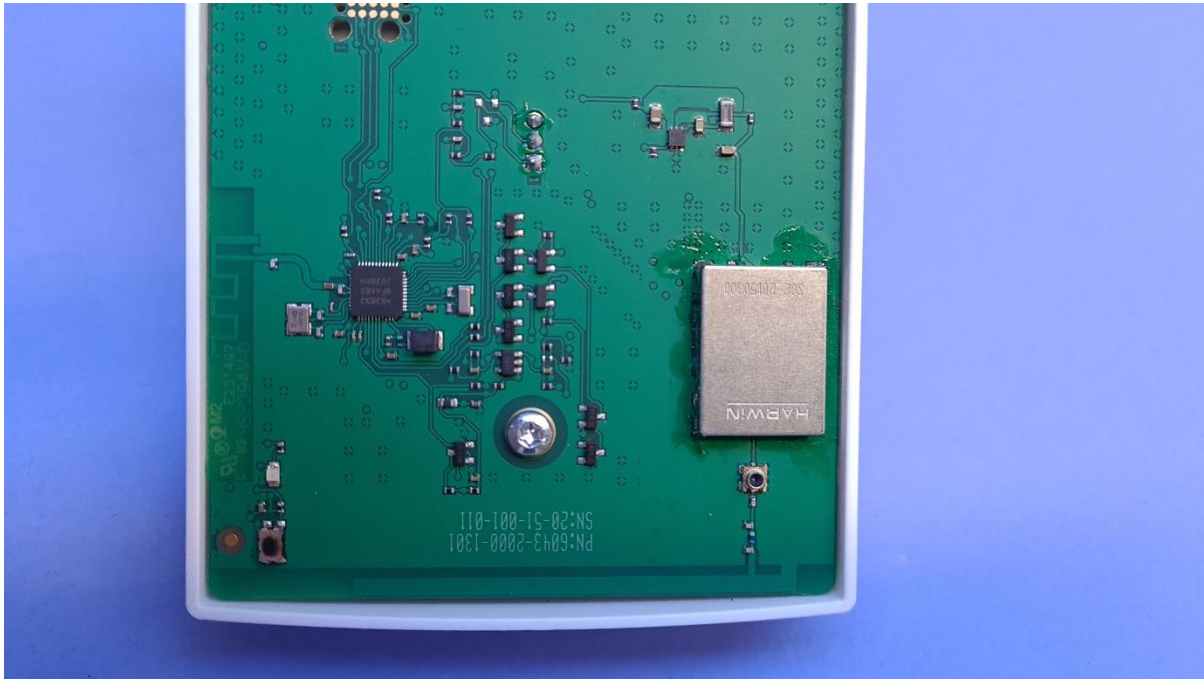

1.3 RF section lora