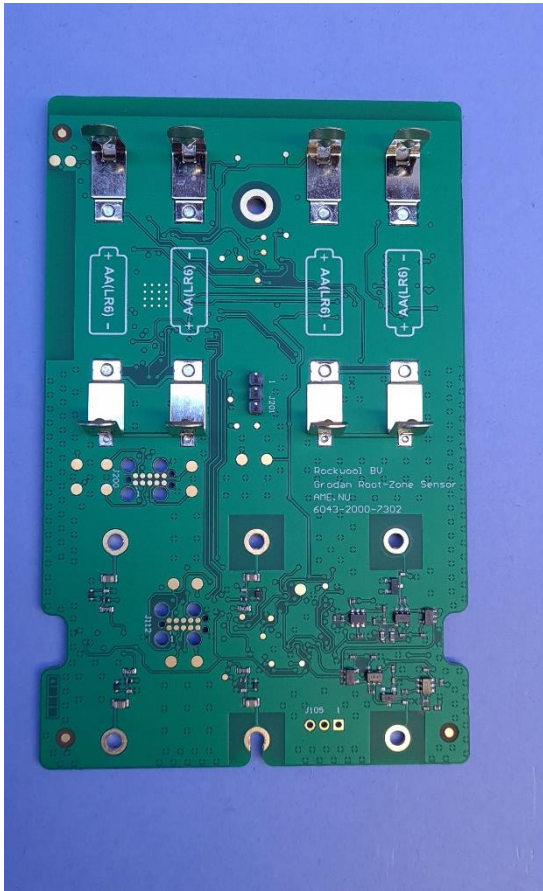

1.2 Back view